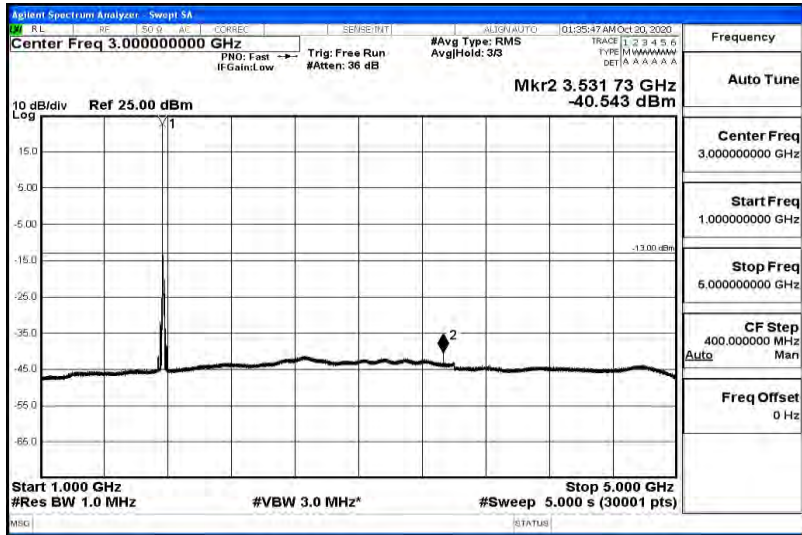

Band66-15MHz-16QAM-132597-1RB#0-Range4:1000~5000MHz

Band66-15MHz-16QAM-132597-1RB#0-Range5:5000~12000MHz