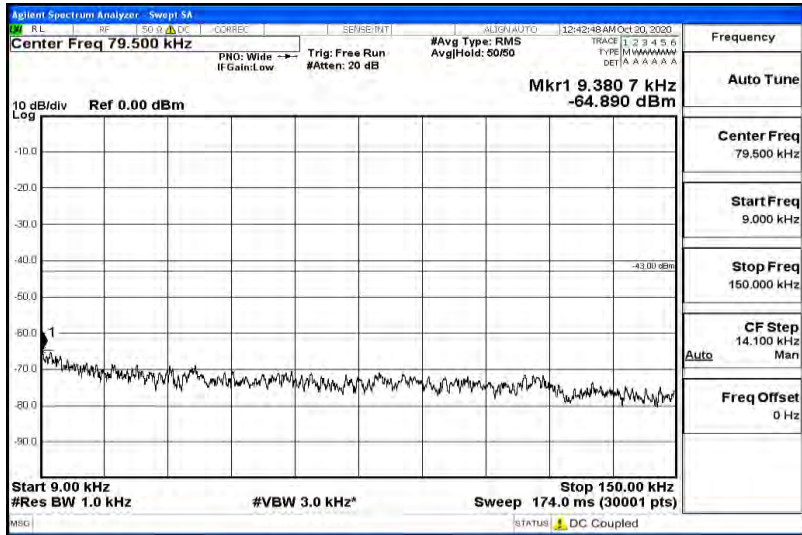

Band66-5MHz-16QAM-131997-1RB#0-Range1:0.009~0.15MHz

Band66-5MHz-16QAM-131997-1RB#0-Range2:0.15~30MHz