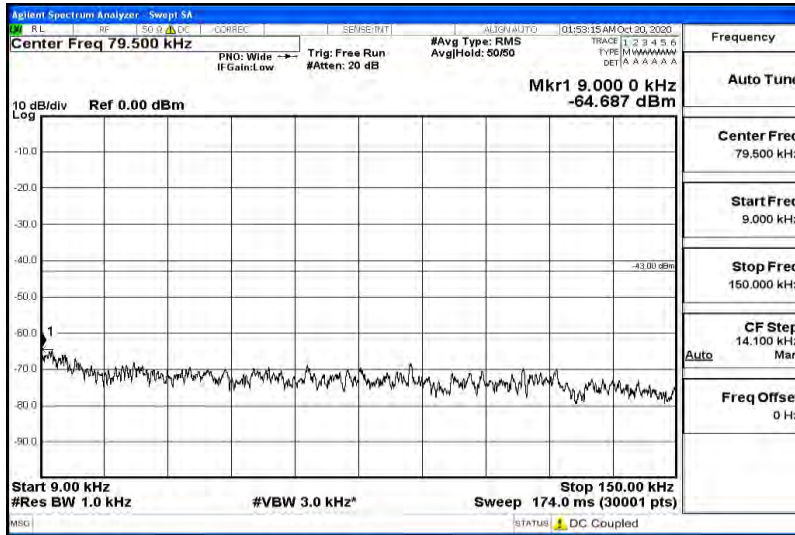

Band66-20MHz-16QAM-132322-1RB#0-Range1:0.009~0.15MHz

Band66-20MHz-16QAM-132322-1RB#0-Range2:0.15~30MHz