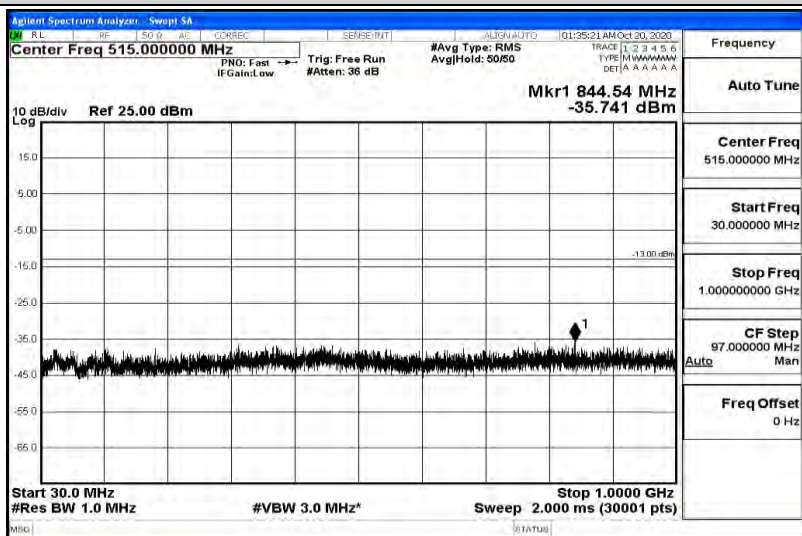

Band66-15MHz-16QAM-132597-1RB#0-Range3:30~1000MHz

Band66-15MHz-16QAM-132597-1RB#0-Range4:1000~5000MHz