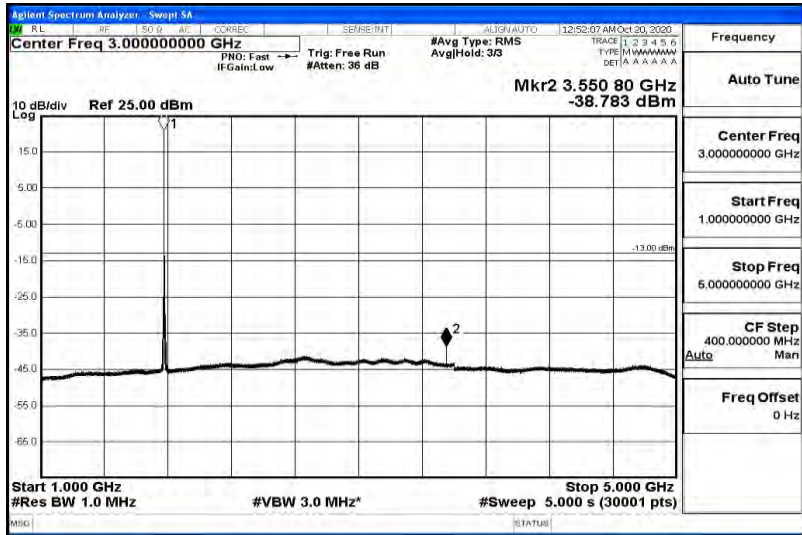

Band66-5MHz-16QAM-132647-1RB#0-Range4:1000~5000MHz

Band66-5MHz-16QAM-132647-1RB#0-Range5:5000~12000MHz