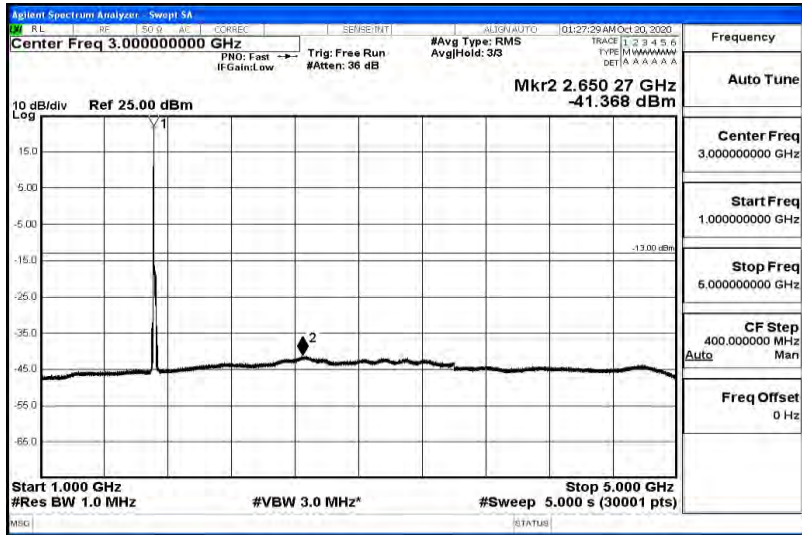

Band66-15MHz-16QAM-132047-1RB#0-Range4:1000~5000MHz

Band66-15MHz-16QAM-132047-1RB#0-Range5:5000~12000MHz