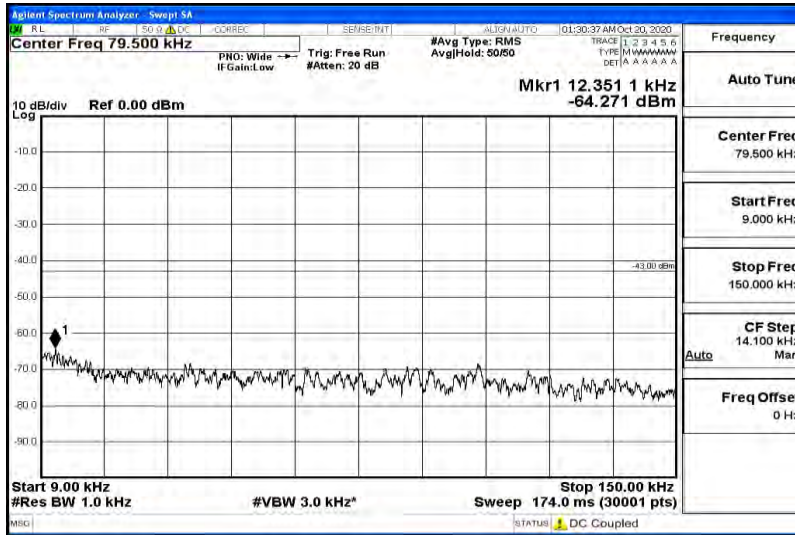

Band66-15MHz-16QAM-132322-1RB#0-Range1:0.009~0.15MHz

Band66-15MHz-16QAM-132322-1RB#0-Range2:0.15~30MHz