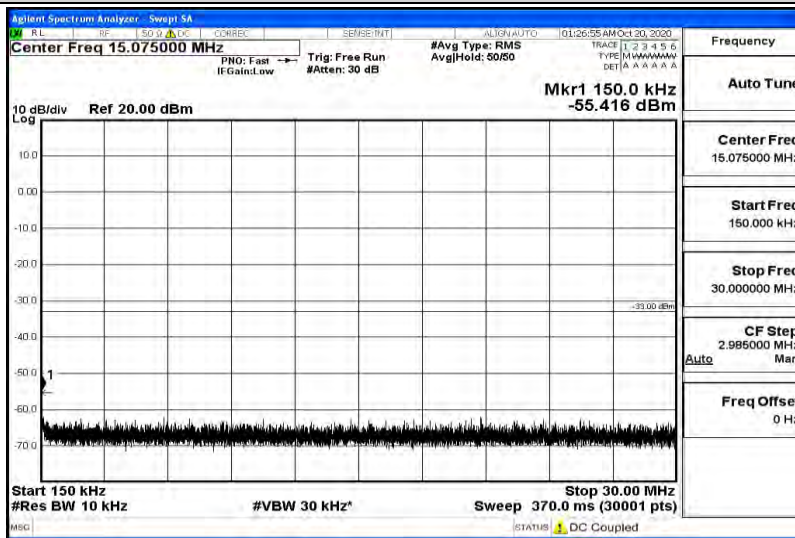

Band66-15MHz-QPSK-132597-1RB#0-Range5:5000~12000MHz

Band66-15MHz-QPSK-132597-1RB#0-Range6:12000~26500MHz

Band66-15MHz-16QAM-132047-1RB#0-Range1:0.009~0.15MHz

Band66-15MHz-16QAM-132047-1RB#0-Range2:0.15~30MHz