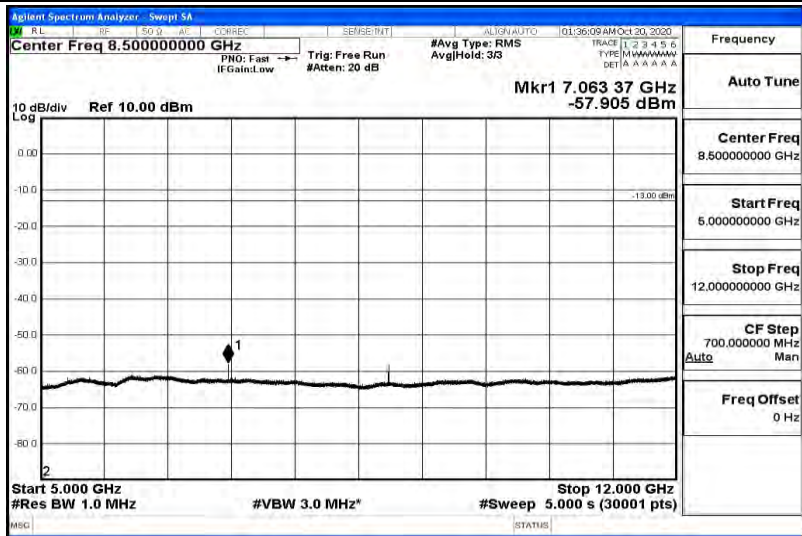

Band66-15MHz-16QAM-132597-1RB#0-Range5:5000~12000MHz

Band66-15MHz-16QAM-132597-1RB#0-Range6:12000~26500MHz