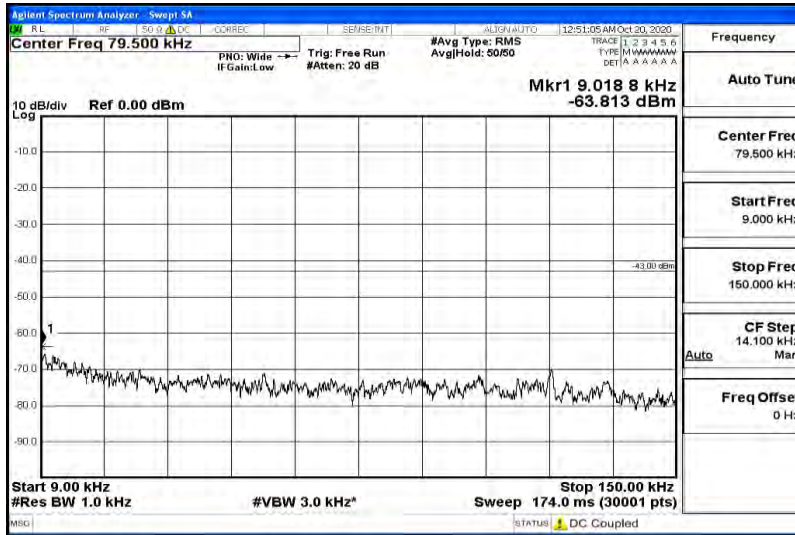

Band66-5MHz-16QAM-132322-1RB#0-Range5:5000~12000MHz

Band66-5MHz-16QAM-132322-1RB#0-Range6:12000~26500MHz

Band66-5MHz-16QAM-132647-1RB#0-Range1:0.009~0.15MHz

Band66-5MHz-16QAM-132647-1RB#0-Range2:0.15~30MHz