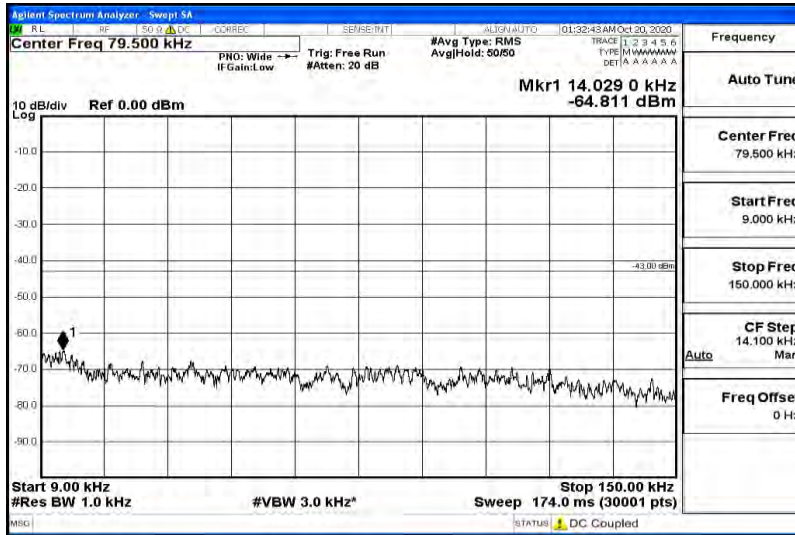

Band66-15MHz-QPSK-132597-1RB#0-Range1:0.009~0.15MHz

Band66-15MHz-QPSK-132597-1RB#0-Range2:0.15~30MHz