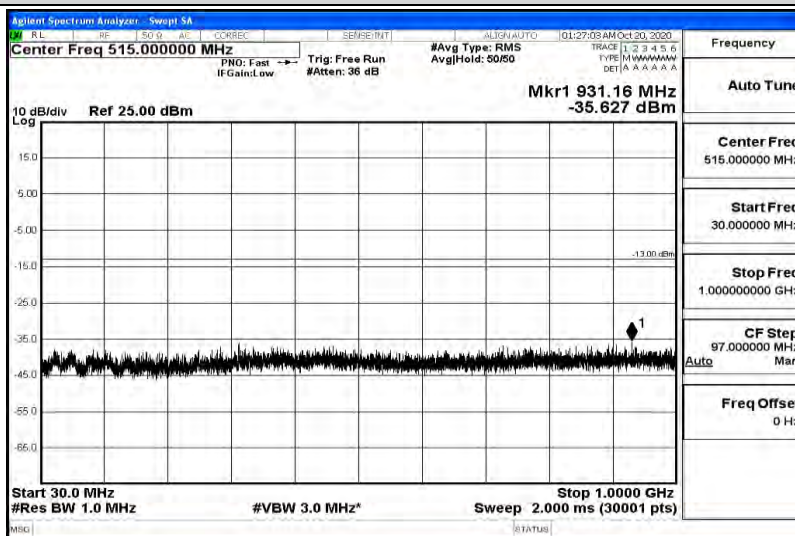

Band66-15MHz-16QAM-132047-1RB#0-Range3:30~1000MHz

Band66-15MHz-16QAM-132047-1RB#0-Range4:1000~5000MHz