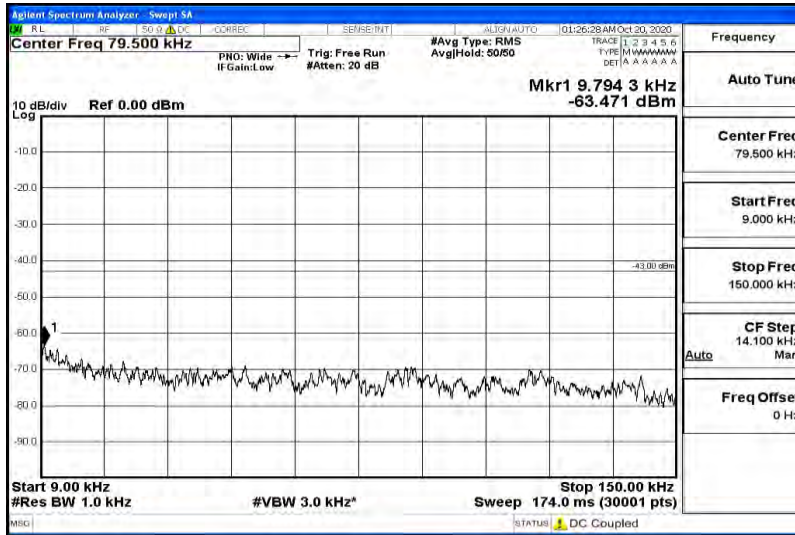

Band66-15MHz-16QAM-132047-1RB#0-Range1:0.009~0.15MHz

Band66-15MHz-16QAM-132047-1RB#0-Range2:0.15~30MHz