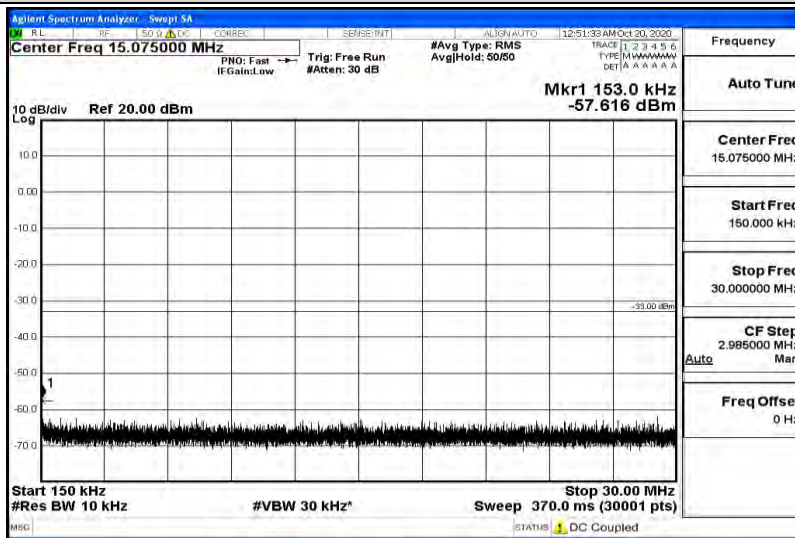

Band66-5MHz-16QAM-132322-1RB#0-Range5:5000~12000MHz

Band66-5MHz-16QAM-132322-1RB#0-Range6:12000~26500MHz

Band66-5MHz-16QAM-132647-1RB#0-Range1:0.009~0.15MHz

Band66-5MHz-16QAM-132647-1RB#0-Range2:0.15~30MHz