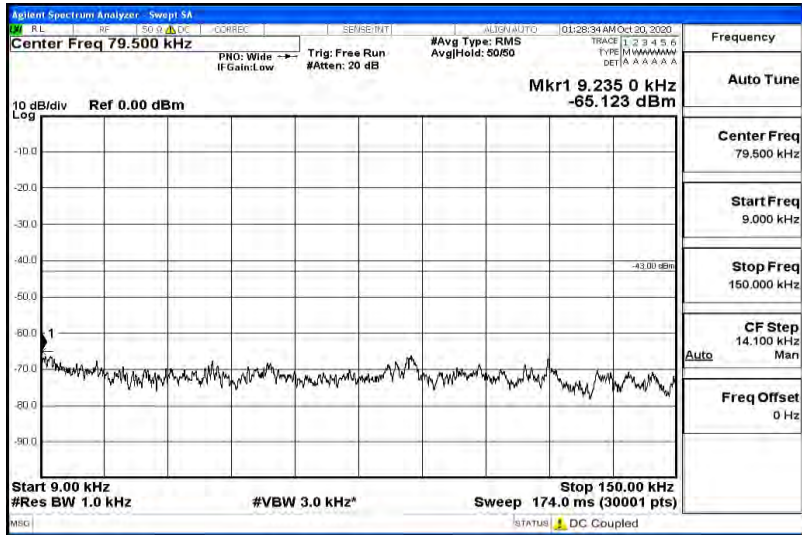

Band66-15MHz-QPSK-132322-1RB#0-Range1:0.009~0.15MHz

Band66-15MHz-QPSK-132322-1RB#0-Range2:0.15~30MHz