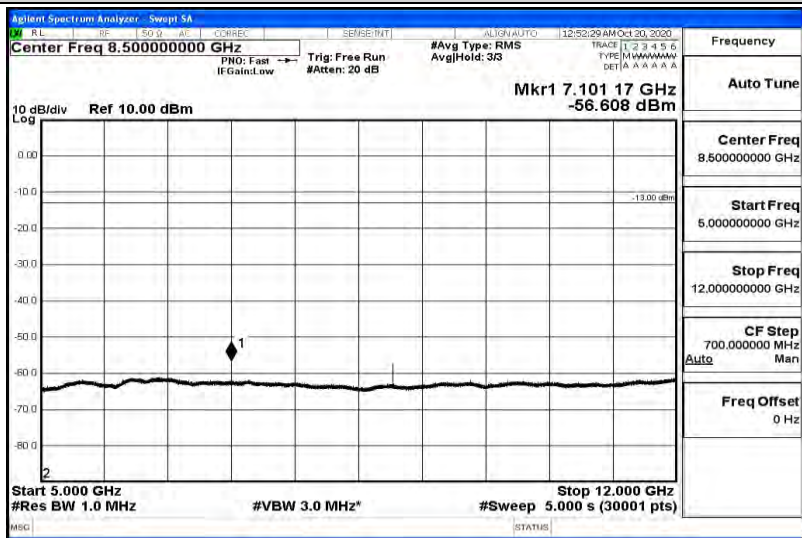

Band66-5MHz-16QAM-132647-1RB#0-Range5:5000~12000MHz

Band66-5MHz-16QAM-132647-1RB#0-Range6:12000~26500MHz