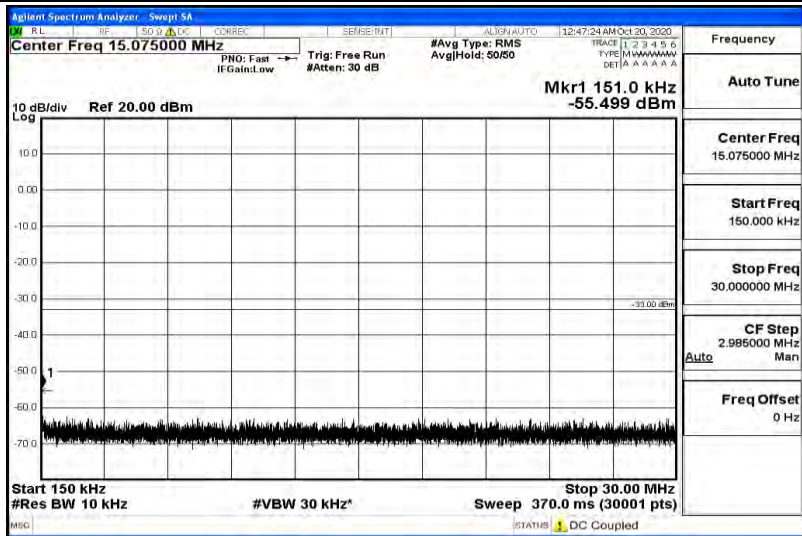

Band66-5MHz-16QAM-132322-1RB#0-Range2:0.15~30MHz

Band66-5MHz-16QAM-132322-1RB#0-Range3:30~100MHz