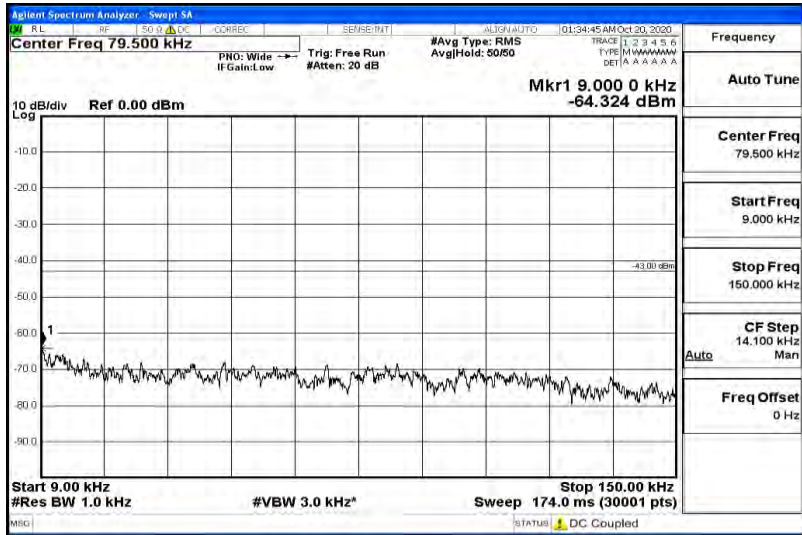

Band66-15MHz-16QAM-132322-1RB#0-Range5:5000~12000MHz

Band66-15MHz-16QAM-132322-1RB#0-Range6:12000~26500MHz

Band66-15MHz-16QAM-132597-1RB#0-Range1:0.009~0.15MHz

Band66-15MHz-16QAM-132597-1RB#0-Range2:0.15~30MHz