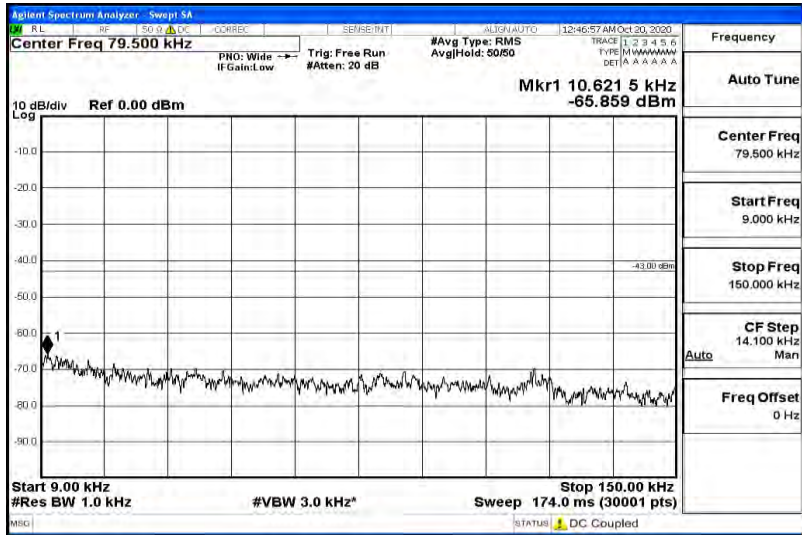

Band66-5MHz-16QAM-132322-1RB#0-Range1:0.009~0.15MHz

Band66-5MHz-16QAM-132322-1RB#0-Range2:0.15~30MHz