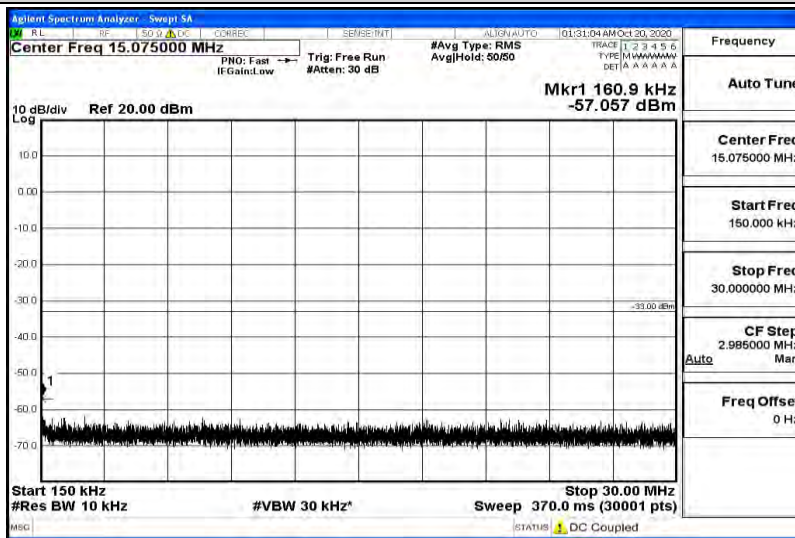

Band66-15MHz-16QAM-132322-1RB#0-Range2:0.15~30MHz

Band66-15MHz-16QAM-132322-1RB#0-Range3:30~1000MHz