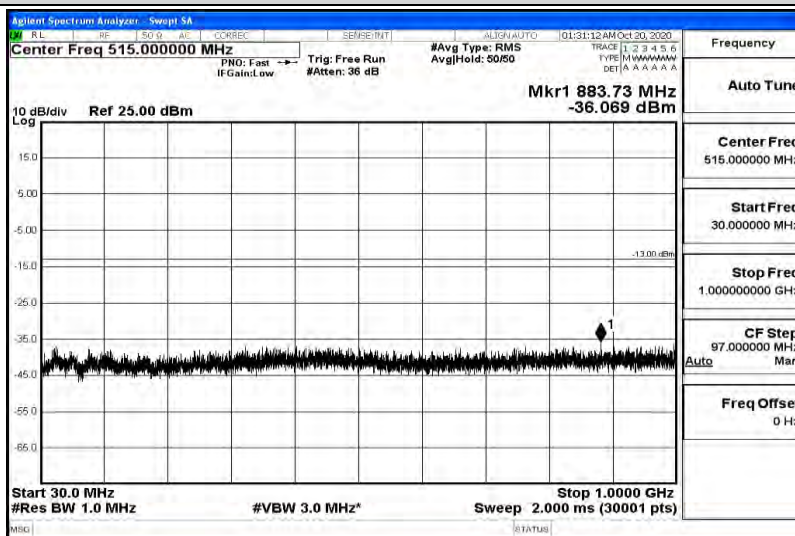

Band66-15MHz-16QAM-132322-1RB#0-Range3:30~1000MHz

Band66-15MHz-16QAM-132322-1RB#0-Range4:1000~5000MHz