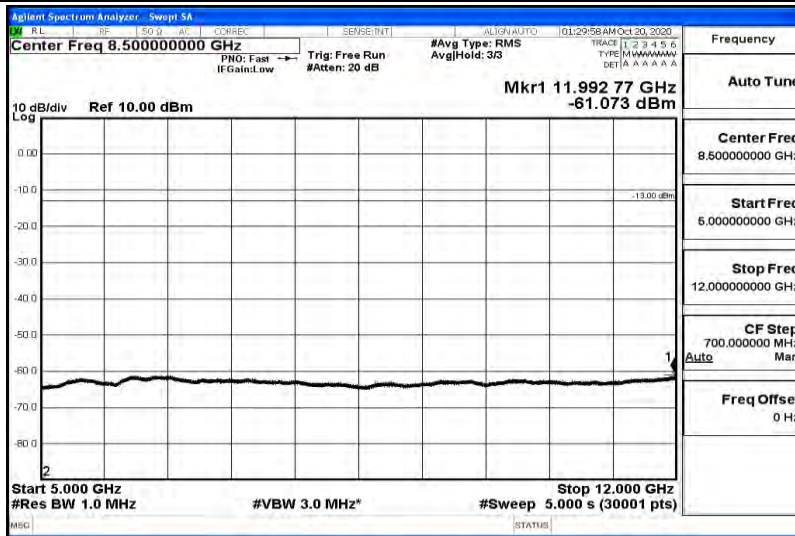

Band66-15MHz-QPSK-132322-1RB#0-Range1:0.009~0.15MHz

Band66-15MHz-QPSK-132322-1RB#0-Range2:0.15~30MHz

Band66-15MHz-QPSK-132322-1RB#0-Range3:30~1000MHz

Band66-15MHz-QPSK-132322-1RB#0-Range4:1000~5000MHz

Band66-15MHz-QPSK-132322-1RB#0-Range5:5000~12000MHz