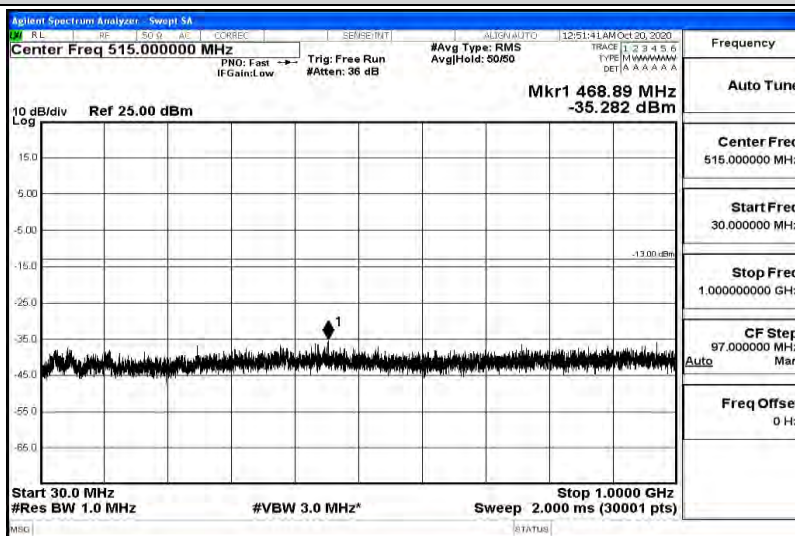

Band66-5MHz-16QAM-132647-1RB#0-Range3:30~100MHz

Band66-5MHz-16QAM-132647-1RB#0-Range4:1000~5000MHz