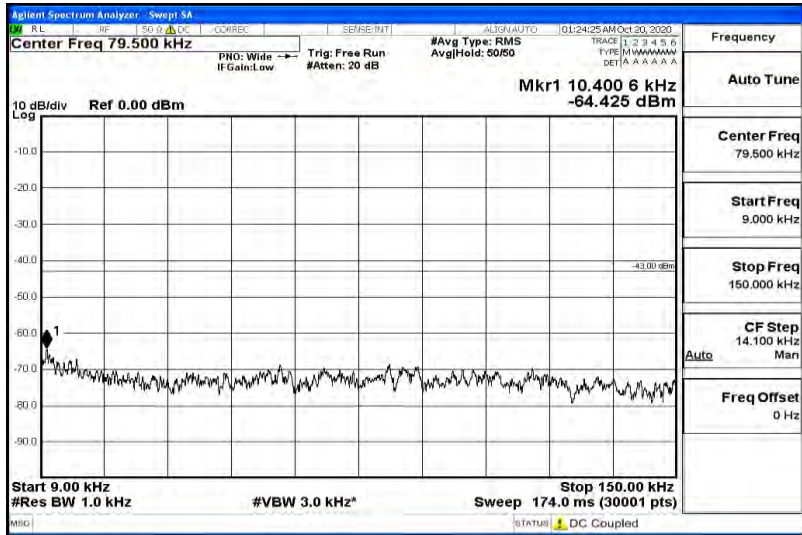

Band66-15MHz-QPSK-132047-1RB#0-Range1:0.009~0.15MHz

Band66-15MHz-QPSK-132047-1RB#0-Range2:0.15~30MHz