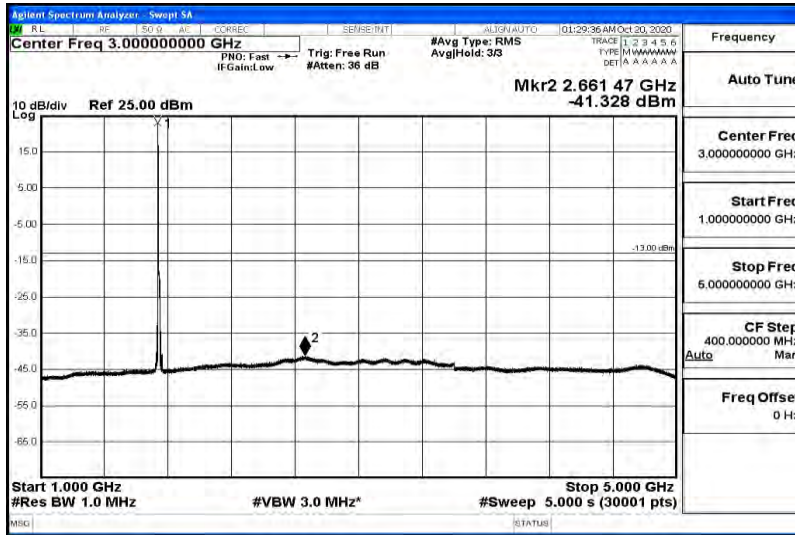

Band66-15MHz-QPSK-132322-1RB#0-Range1:0.009~0.15MHz

Band66-15MHz-QPSK-132322-1RB#0-Range2:0.15~30MHz

Band66-15MHz-QPSK-132322-1RB#0-Range3:30~1000MHz

Band66-15MHz-QPSK-132322-1RB#0-Range4:1000~5000MHz

Band66-15MHz-QPSK-132322-1RB#0-Range5:5000~12000MHz