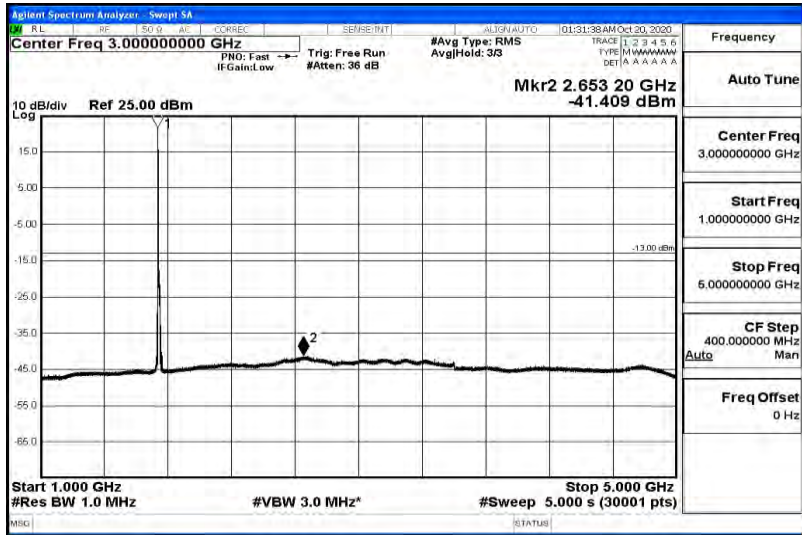

Band66-15MHz-16QAM-132322-1RB#0-Range1:0.009~0.15MHz

Band66-15MHz-16QAM-132322-1RB#0-Range2:0.15~30MHz

Band66-15MHz-16QAM-132322-1RB#0-Range3:30~1000MHz

Band66-15MHz-16QAM-132322-1RB#0-Range4:1000~5000MHz