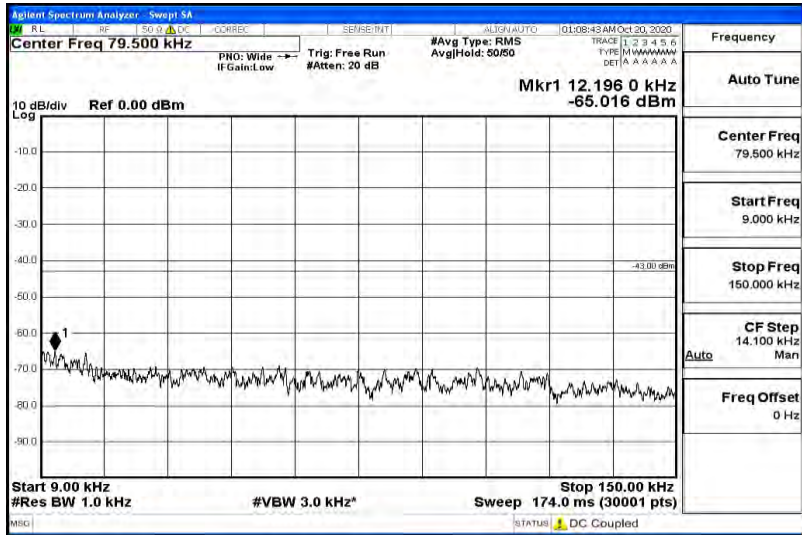

Band66-10MHz-16QAM-132322-1RB#0-Range1:0.009~0.15MHz

Band66-10MHz-16QAM-132322-1RB#0-Range2:0.15~30MHz