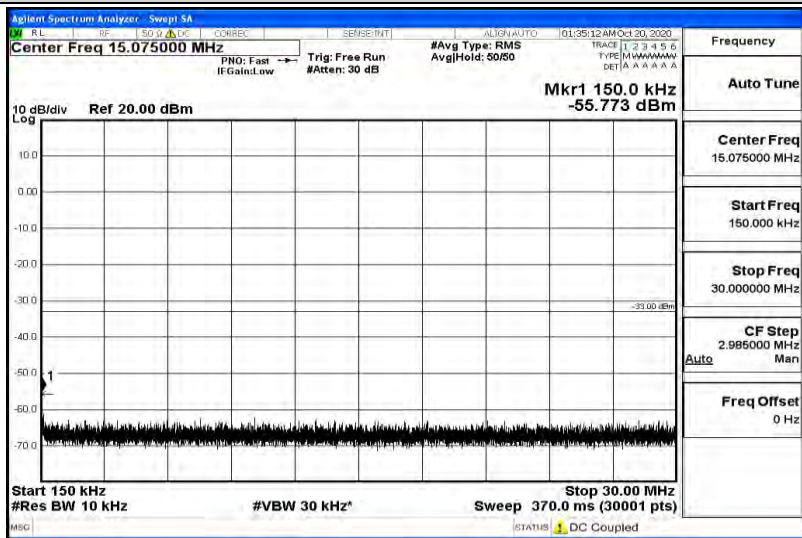

Band66-15MHz-16QAM-132322-1RB#0-Range5:5000~12000MHz

Band66-15MHz-16QAM-132322-1RB#0-Range6:12000~26500MHz

Band66-15MHz-16QAM-132597-1RB#0-Range1:0.009~0.15MHz

Band66-15MHz-16QAM-132597-1RB#0-Range2:0.15~30MHz