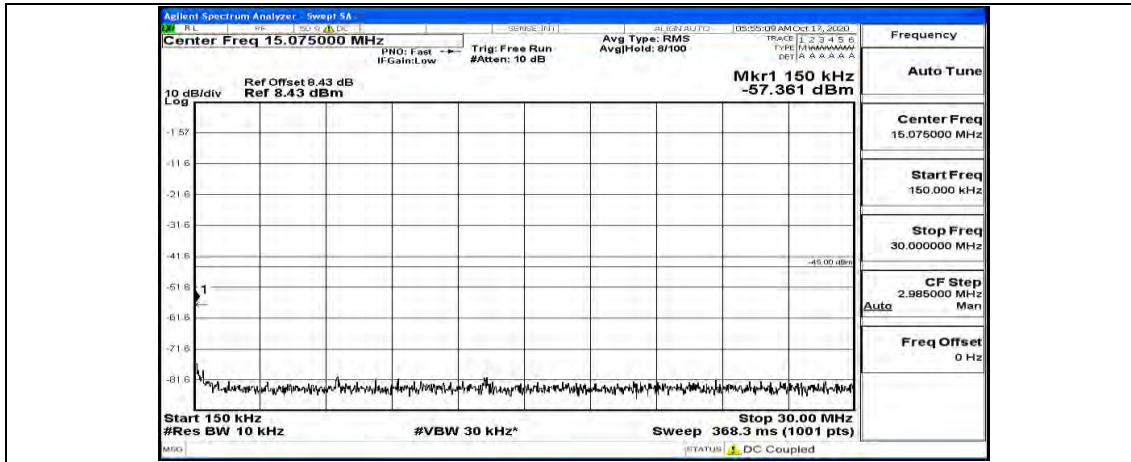

(Channel Bandwidth:20 MHz)_MCH_QPSK_1RB#49

(Channel Bandwidth:20 MHz)_MCH_QPSK_1RB#99

(Channel Bandwidth:20 MHz)_HCH_QPSK_1RB#0

(Channel Bandwidth:20 MHz)_HCH_QPSK_1RB#49

(Channel Bandwidth:20 MHz)_HCH_QPSK_1RB#99