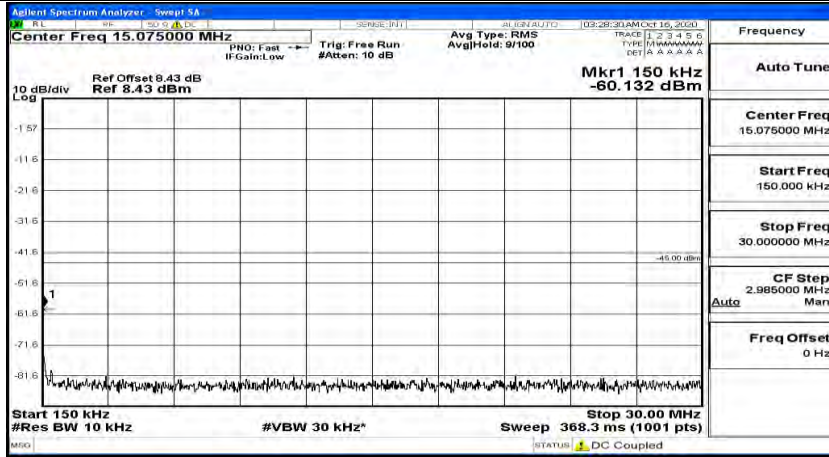

(Channel Bandwidth:15 MHz)_HCH_16QAM_1RB#74

Channel Bandwidth: 20 MHz

(Channel Bandwidth:20 MHz)_LCH_QPSK_1RB#0

(Channel Bandwidth:20 MHz)_LCH_QPSK_1RB#49

(Channel Bandwidth:20 MHz)_LCH_QPSK_1RB#99

(Channel Bandwidth:20 MHz)_MCH_QPSK_1RB#0