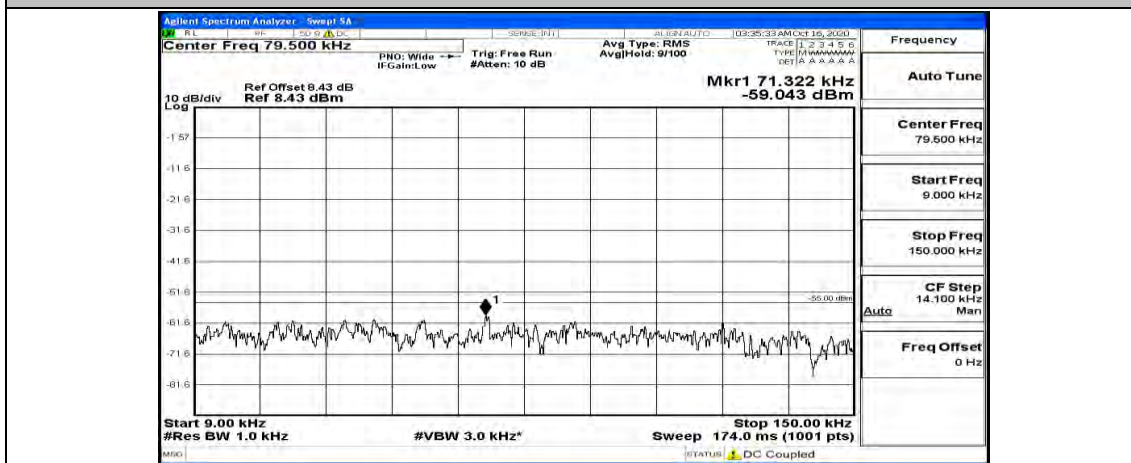

(Channel Bandwidth:20 MHz)_MCH_16QAM_1RB#99