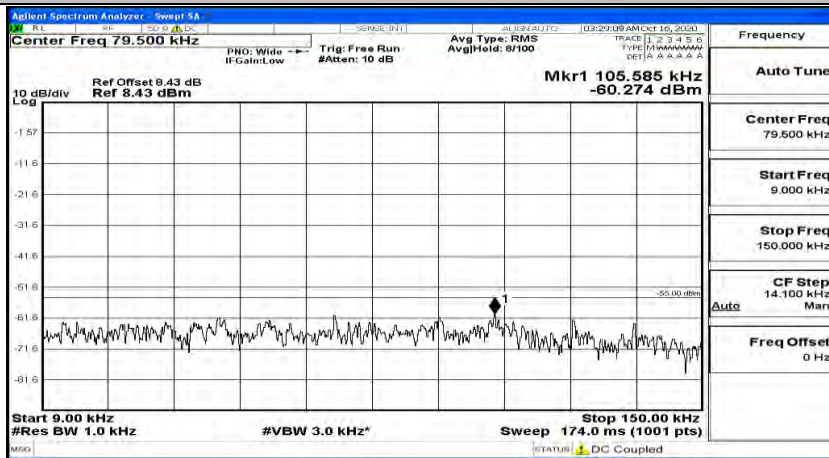

(Channel Bandwidth:20 MHz) LCH_16QAM_1RB#49