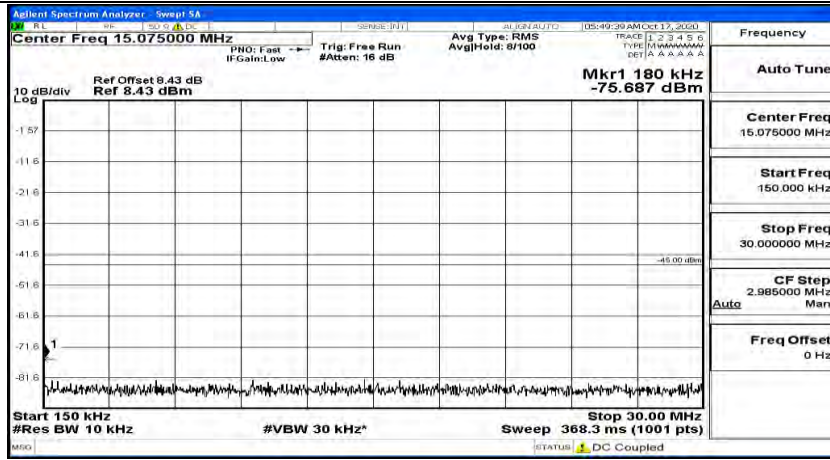

(Channel Bandwidth:15 MHz)_HCH_QPSK_1RB#37

#img-QPSK-H-15-1-M-CSE-2

(Channel Bandwidth:15 MHz)_HCH_QPSK_1RB#74

(Channel Bandwidth:15 MHz)_LCH_16QAM_1RB#0

(Channel Bandwidth:15 MHz) LCH_16QAM_1RB#37

(Channel Bandwidth:15 MHz) LCH_16QAM_1RB#74