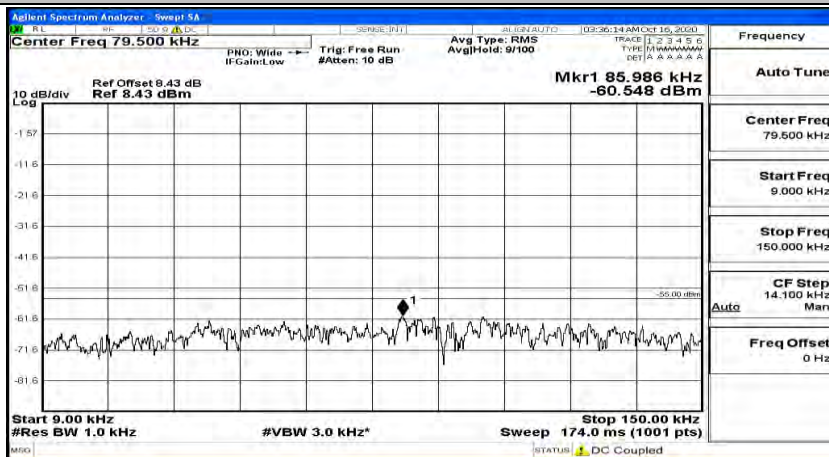

(Channel Bandwidth:20 MHz)_MCH_QPSK_1RB#49

(Channel Bandwidth:20 MHz)_MCH_QPSK_1RB#99

(Channel Bandwidth:20 MHz)_HCH_QPSK_1RB#0

(Channel Bandwidth:20 MHz)_HCH_QPSK_1RB#49

(Channel Bandwidth:20 MHz)_HCH_QPSK_1RB#99