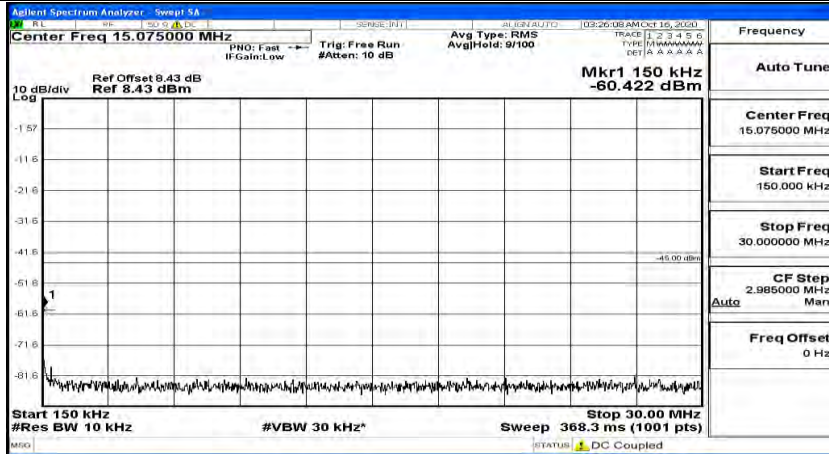

(Channel Bandwidth:15 MHz)_MCH_16QAM_1RB#74