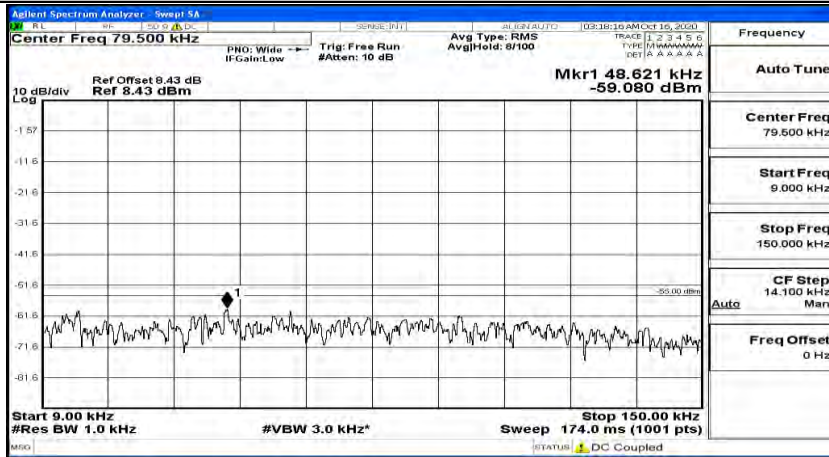

(Channel Bandwidth: 5 MHz) LCH_16QAM_1RB#24

(Channel Bandwidth: 5 MHz)_MCH_16QAM_1RB#0

(Channel Bandwidth: 5 MHz)_MCH_16QAM_1RB#12

Frequency
Auto Tune
Center Freq 79.500 kHz
Start Freq 9.000 kHz
Stop Freq 150.000 kHz
CF Step 14.100 kHz Man
Freq Offset 0 Hz