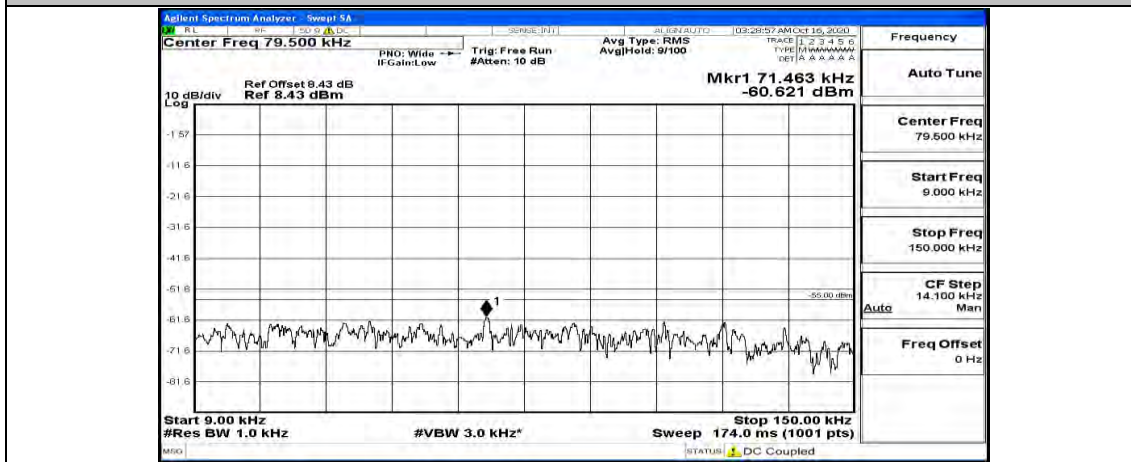

(Channel Bandwidth:20 MHz)_LCH_16QAM_1RB#0