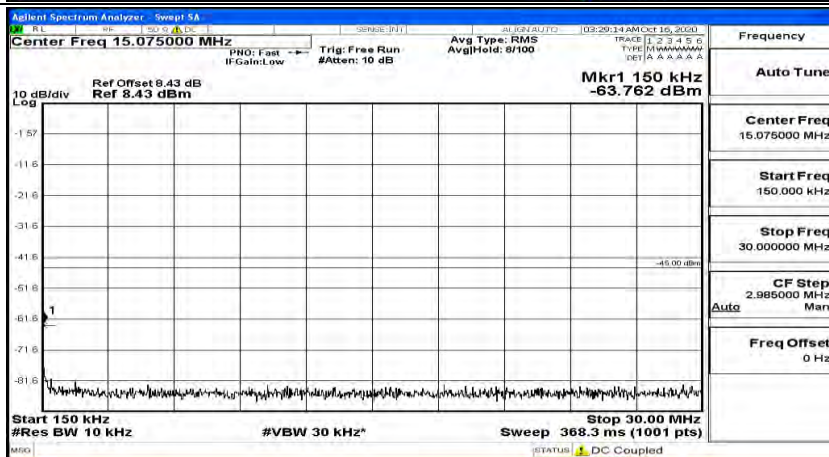

(Channel Bandwidth:20 MHz) LCH_16QAM_1RB#49