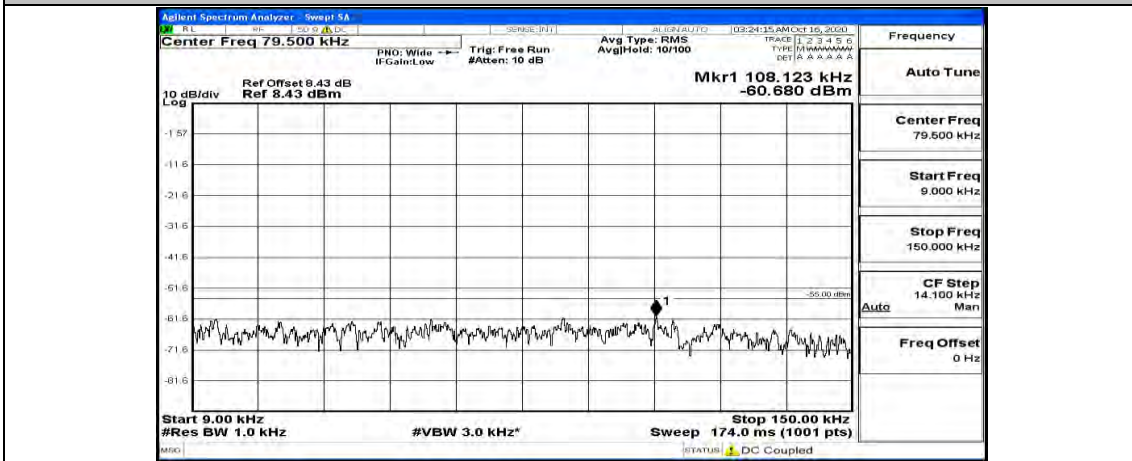

Channel Bandwidth: 10 MHz_HCH_16QAM_1RB#0

Channel Bandwidth: 10 MHz_HCH_16QAM_1RB#24

Channel Bandwidth: 10 MHz_HCH_16QAM_1RB#49

Channel Bandwidth: 15 MHz

(Channel Bandwidth:15 MHz)_LCH_QPSK_1RB#0

(Channel Bandwidth:15 MHz)_LCH_QPSK_1RB#37