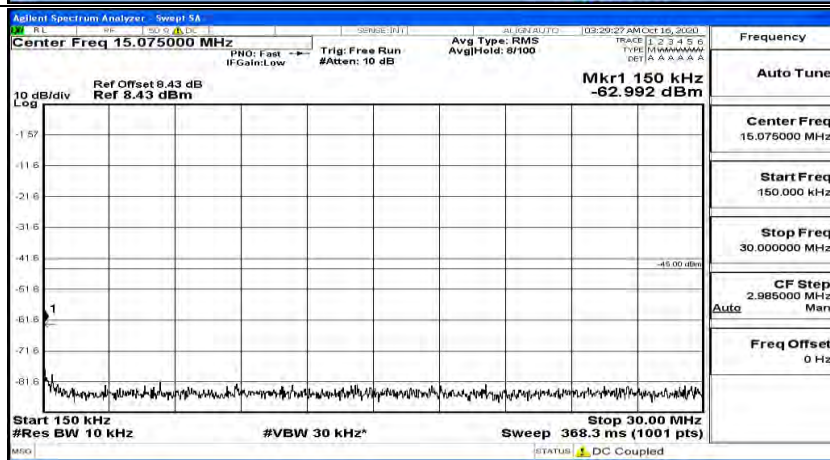

(Channel Bandwidth:20 MHz)_LCH_16QAM_1RB#0

(Channel Bandwidth:20 MHz) LCH_16QAM_1RB#49

(Channel Bandwidth:20 MHz) LCH_16QAM_1RB#99

(Channel Bandwidth:20 MHz)_MCH_16QAM_1RB#0

(Channel Bandwidth:20 MHz)_MCH_16QAM_1RB#49