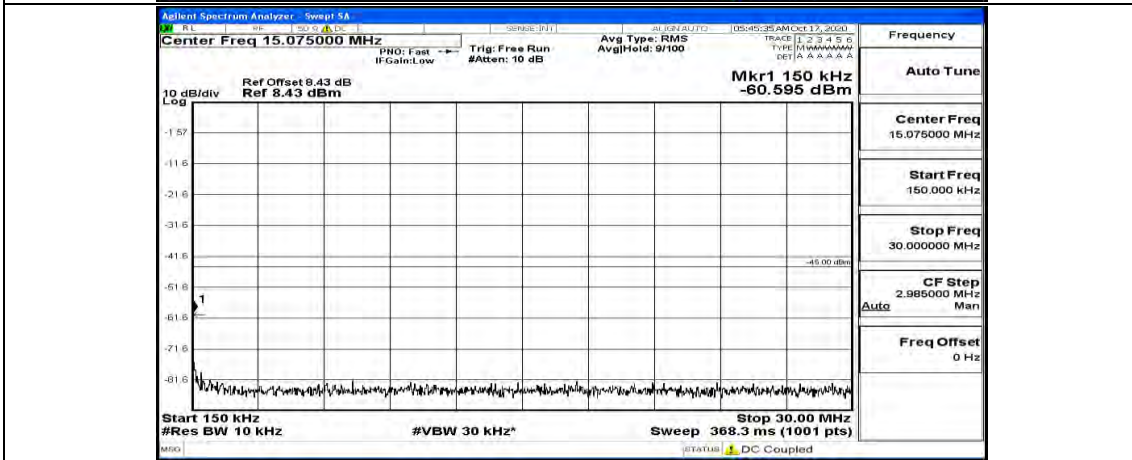

Channel Bandwidth: 10 MHz_HCH_16QAM_1RB#0

Channel Bandwidth: 10 MHz_HCH_16QAM_1RB#24

Channel Bandwidth: 10 MHz_HCH_16QAM_1RB#49

Channel Bandwidth: 15 MHz

(Channel Bandwidth:15 MHz)_LCH_QPSK_1RB#0

(Channel Bandwidth:15 MHz)_LCH_QPSK_1RB#37