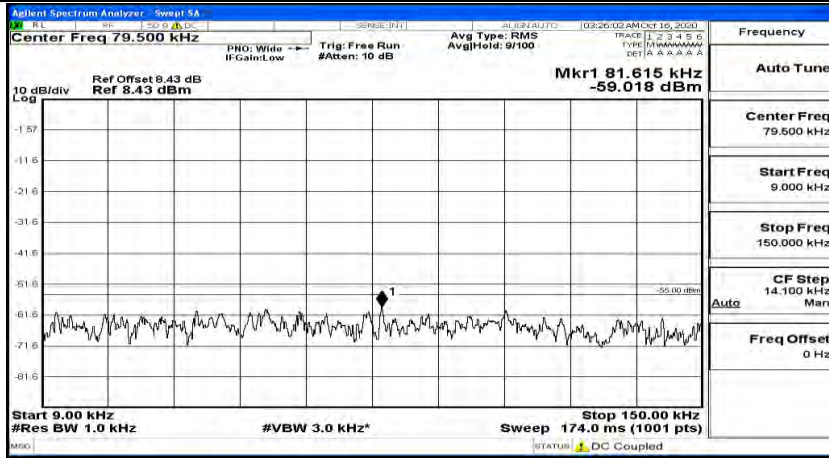

(Channel Bandwidth:15 MHz)_MCH_16QAM_1RB#74