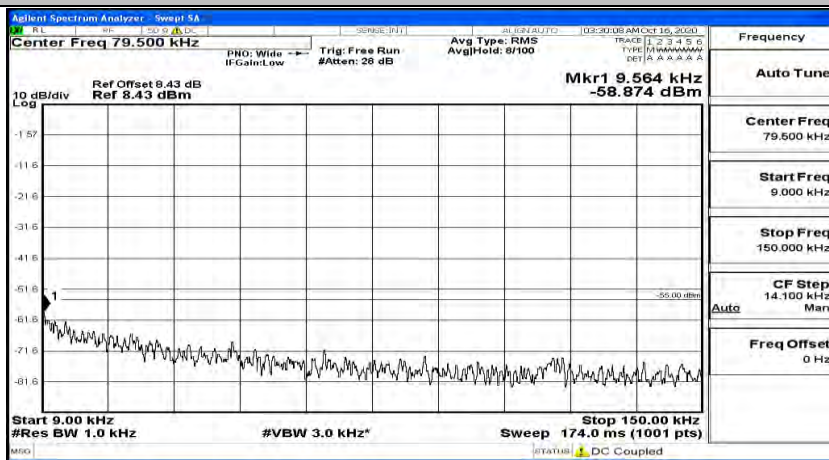

(Channel Bandwidth:20 MHz)_MCH_QPSK_1RB#49