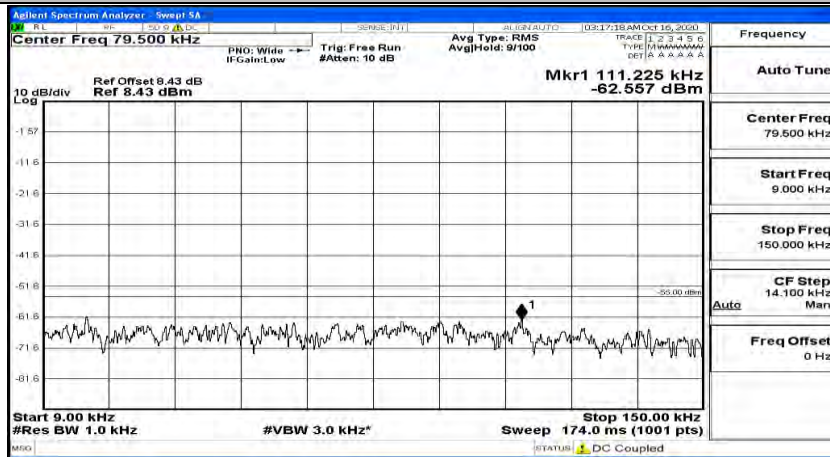

(Channel Bandwidth: 5 MHz) LCH_16QAM_1RB#24

(Channel Bandwidth: 5 MHz)_MCH_16QAM_1RB#0

(Channel Bandwidth: 5 MHz)_MCH_16QAM_1RB#12

Frequency
Auto Tune
Center Freq 79.500 kHz
Start Freq 9.000 kHz
Stop Freq 150.000 kHz
CF Step 14.100 kHz Man
Freq Offset 0 Hz

Frequency
Auto Tune
Center Freq 15.075000 MHz
Start Freq 150.000 kHz
Stop Freq 30.000000 MHz
CF Step 2.985000 MHz Man
Freq Offset 0 Hz

Frequency
Auto Tune
Center Freq 13.01500000 GHz
Start Freq 30.000000 MHz
Stop Freq 26.00000000 GHz
CF Step 2.597000000 GHz Man
Freq Offset 0 Hz