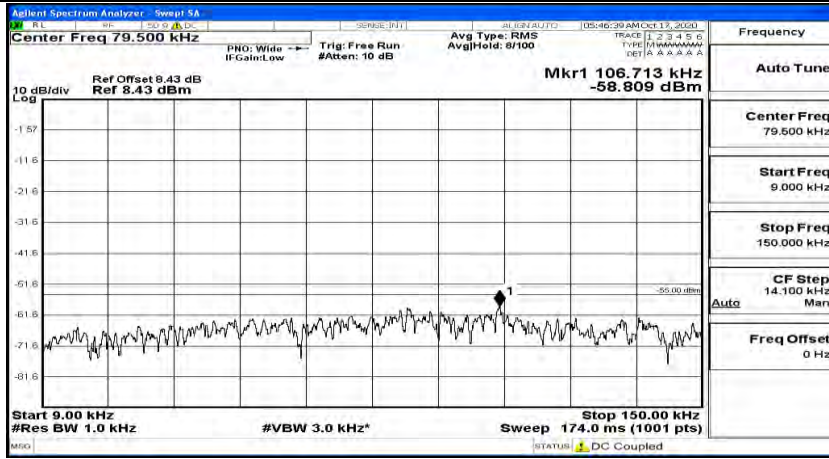

Channel Bandwidth: 10 MHz_HCH_16QAM_1RB#0

Channel Bandwidth: 10 MHz_HCH_16QAM_1RB#24

Channel Bandwidth: 10 MHz_HCH_16QAM_1RB#49

Channel Bandwidth: 15 MHz

(Channel Bandwidth:15 MHz)_LCH_QPSK_1RB#0

(Channel Bandwidth:15 MHz)_LCH_QPSK_1RB#37