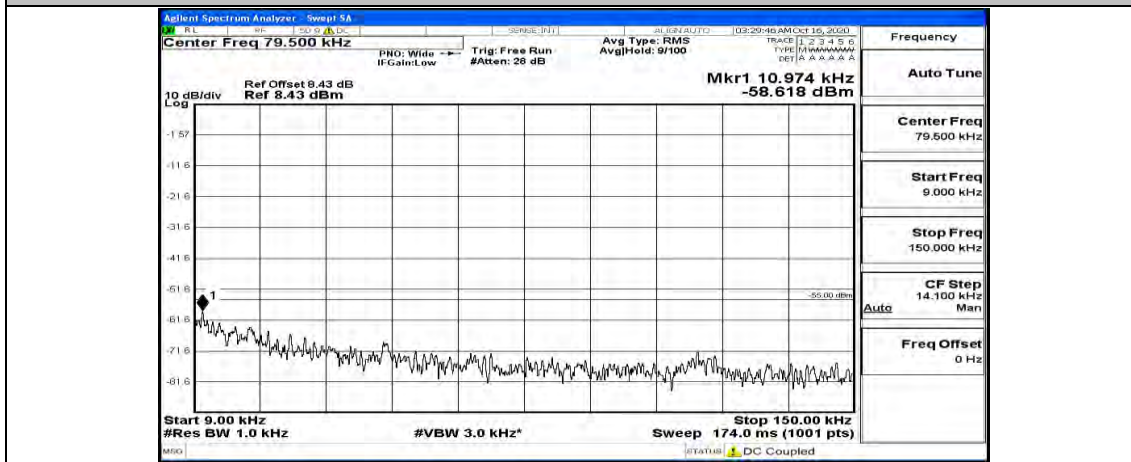

(Channel Bandwidth:15 MHz)_HCH_16QAM_1RB#74

Channel Bandwidth: 20 MHz

(Channel Bandwidth:20 MHz)_LCH_QPSK_1RB#0

(Channel Bandwidth:20 MHz)_LCH_QPSK_1RB#49

(Channel Bandwidth:20 MHz)_LCH_QPSK_1RB#99

(Channel Bandwidth:20 MHz)_MCH_QPSK_1RB#0