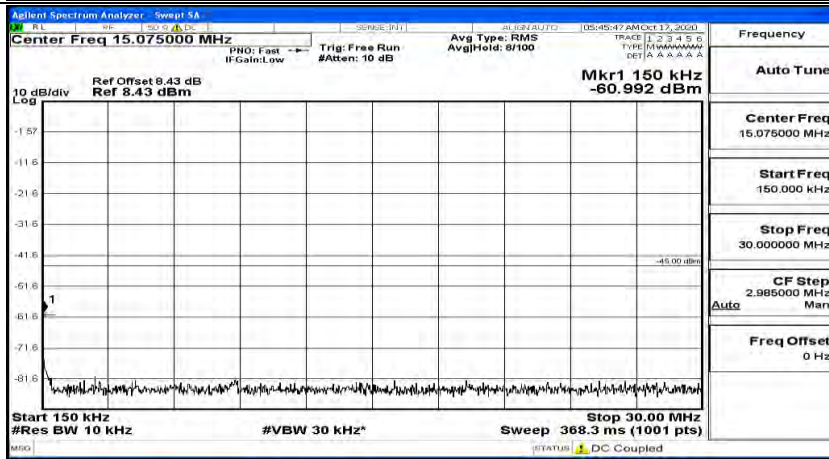

Channel Bandwidth: 10 MHz_HCH_16QAM_1RB#0

Channel Bandwidth: 10 MHz_HCH_16QAM_1RB#24

Channel Bandwidth: 10 MHz_HCH_16QAM_1RB#49

Channel Bandwidth: 15 MHz

(Channel Bandwidth:15 MHz)_LCH_QPSK_1RB#0

(Channel Bandwidth:15 MHz)_LCH_QPSK_1RB#37