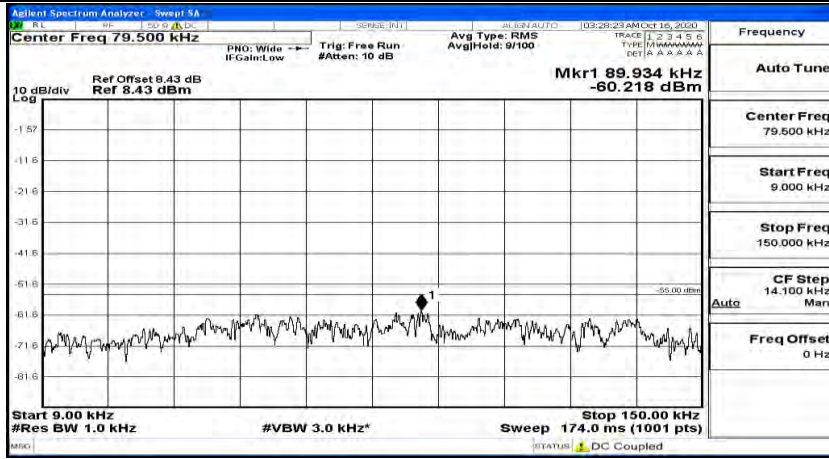

(Channel Bandwidth:15 MHz)_HCH_16QAM_1RB#74

Channel Bandwidth: 20 MHz

(Channel Bandwidth:20 MHz)_LCH_QPSK_1RB#0

(Channel Bandwidth:20 MHz)_LCH_QPSK_1RB#49

(Channel Bandwidth:20 MHz)_LCH_QPSK_1RB#99

(Channel Bandwidth:20 MHz)_MCH_QPSK_1RB#0