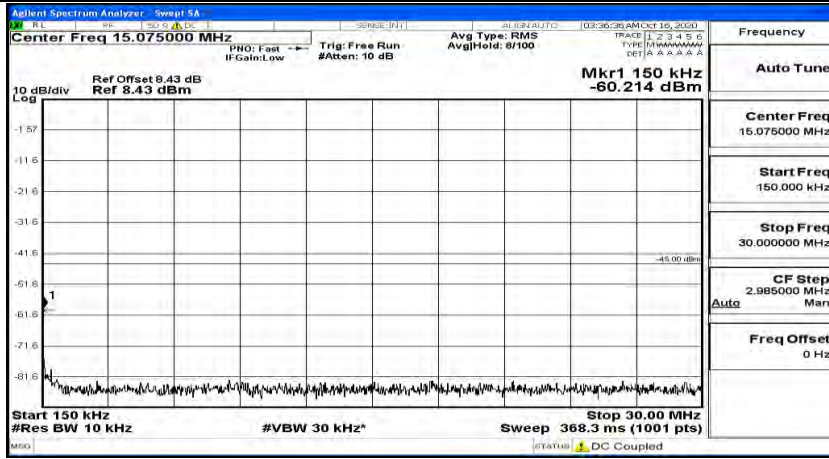

(Channel Bandwidth:20 MHz) HCH_16QAM_1RB#49