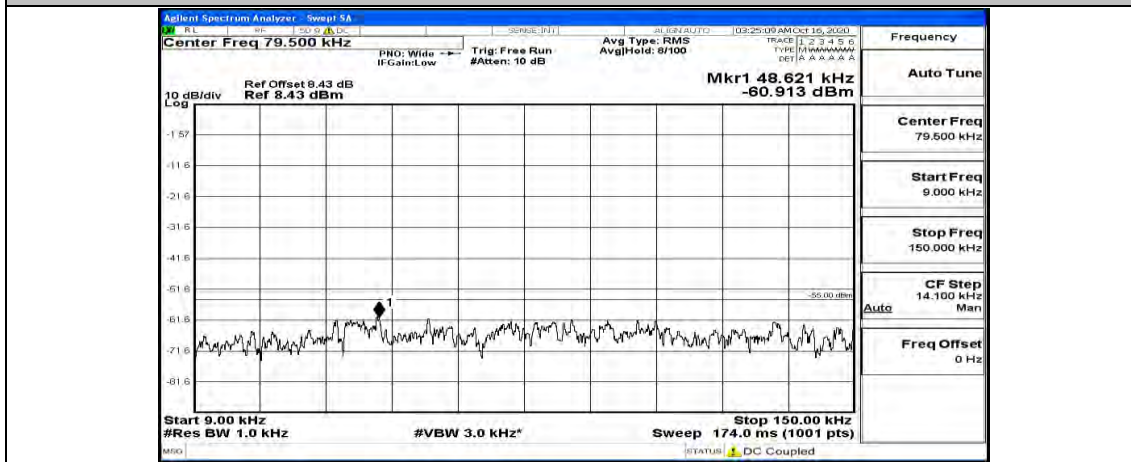

(Channel Bandwidth:15 MHz)_MCH_QPSK_1RB#0