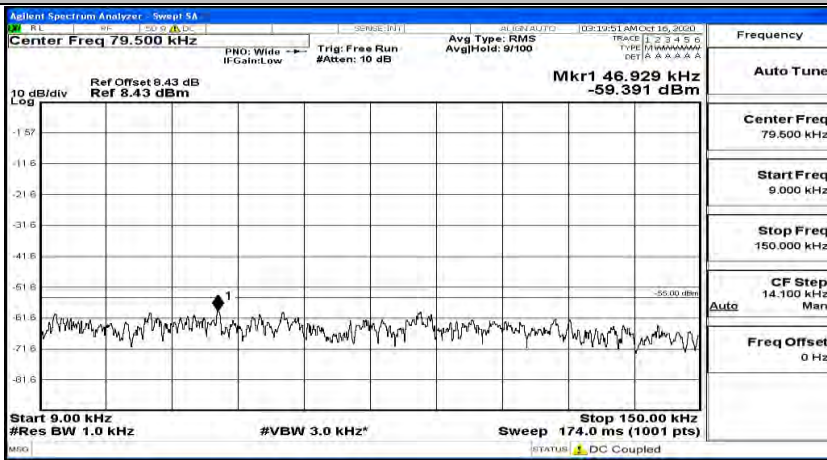

(Channel Bandwidth: 5 MHz)_HCH_16QAM_1RB#12