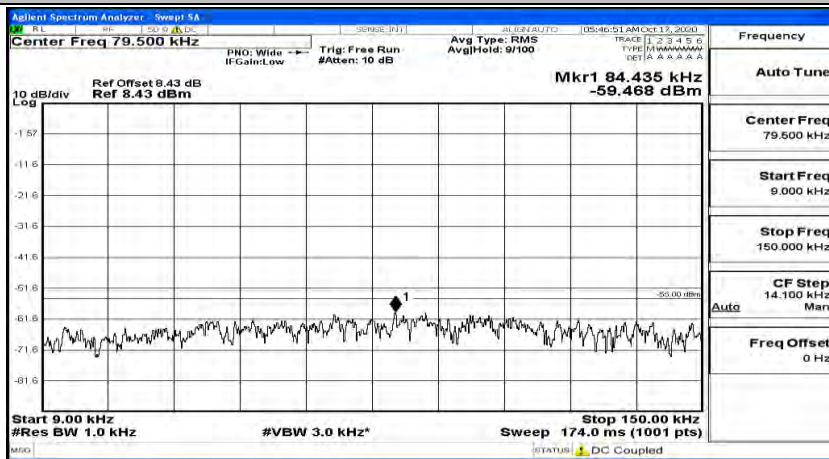

(Channel Bandwidth:15 MHz)_LCH_QPSK_1RB#74