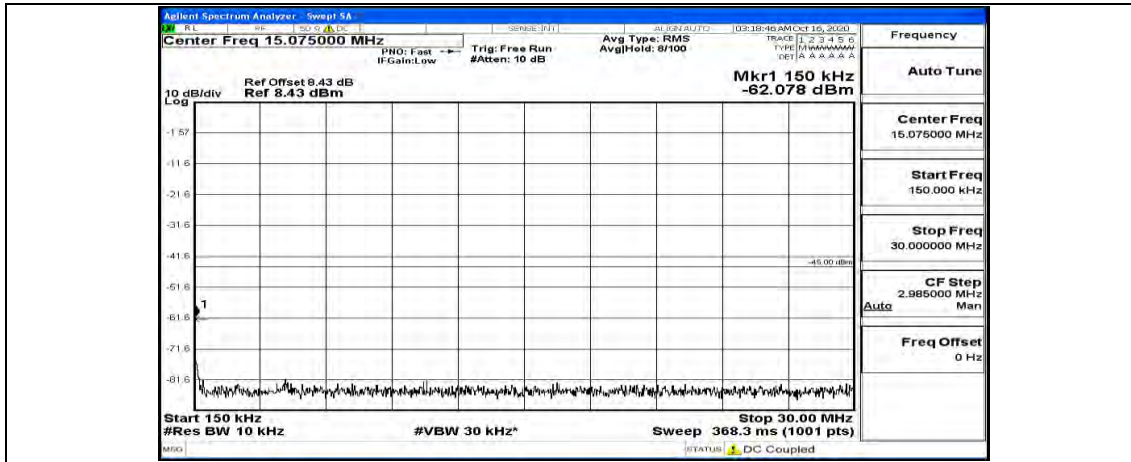

Frequency
Auto Tune
Center Freq 15.075000 MHz
Start Freq 150.000 kHz
Stop Freq 30.000000 MHz
CF Step 2.985000 MHz Man
Freq Offset 0 Hz

Frequency
Auto Tune
Center Freq 13.01500000 GHz
Start Freq 30.000000 MHz
Stop Freq 26.00000000 GHz
CF Step 2.597000000 GHz Man
Freq Offset 0 Hz

(Channel Bandwidth: 5 MHz)_MCH_16QAM_1RB#24

Frequency
Auto Tune
Center Freq 79.500 kHz
Start Freq 9.000 kHz
Stop Freq 150.000 kHz
CF Step 14.100 kHz Man
Freq Offset 0 Hz

(Channel Bandwidth: 5 MHz)_HCH_16QAM_1RB#0