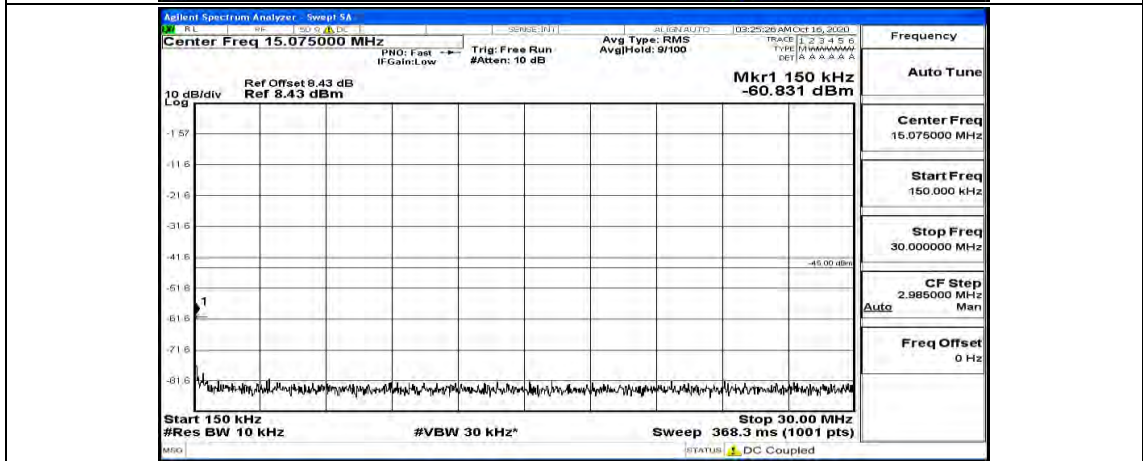

(Channel Bandwidth:15 MHz)_LCH_QPSK_1RB#74

(Channel Bandwidth:15 MHz)_MCH_QPSK_1RB#0

(Channel Bandwidth:15 MHz)_MCH_QPSK_1RB#37

(Channel Bandwidth:15 MHz)_MCH_QPSK_1RB#74

(Channel Bandwidth:15 MHz)_HCH_QPSK_1RB#0