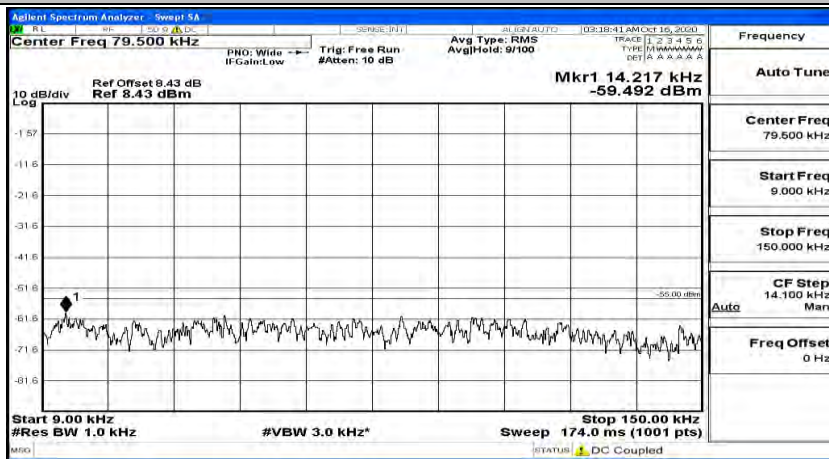

Frequency
Auto Tune
Center Freq 79.500 kHz
Start Freq 9.000 kHz
Stop Freq 150.000 kHz
CF Step 14.100 kHz Man
Freq Offset 0 Hz