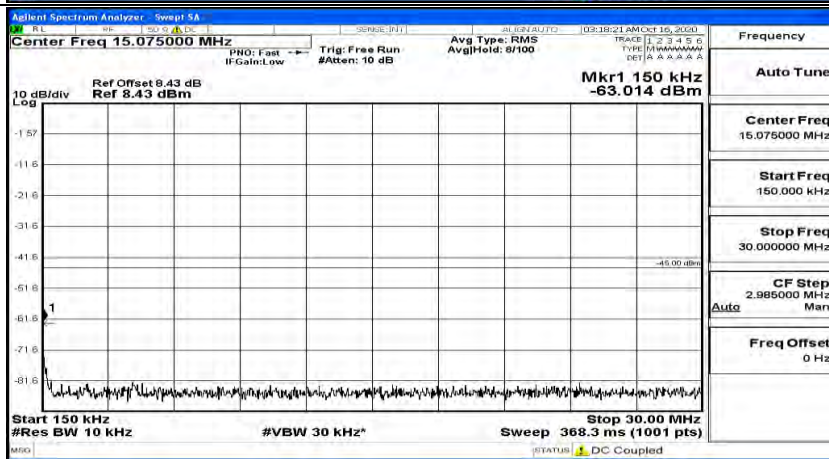

(Channel Bandwidth: 5 MHz) LCH_16QAM_1RB#24

(Channel Bandwidth: 5 MHz)_MCH_16QAM_1RB#0

(Channel Bandwidth: 5 MHz)_MCH_16QAM_1RB#12

Frequency
Auto Tune
Center Freq 79.500 kHz
Start Freq 9.000 kHz
Stop Freq 150.000 kHz
CF Step 14.100 kHz Man
Freq Offset 0 Hz

Frequency
Auto Tune
Center Freq 15.075000 MHz
Start Freq 150.000 kHz
Stop Freq 30.000000 MHz
CF Step 2.985000 MHz Man
Freq Offset 0 Hz

Frequency
Auto Tune
Center Freq 13.01500000 GHz
Start Freq 30.000000 MHz
Stop Freq 26.00000000 GHz
CF Step 2.597000000 GHz Man
Freq Offset 0 Hz