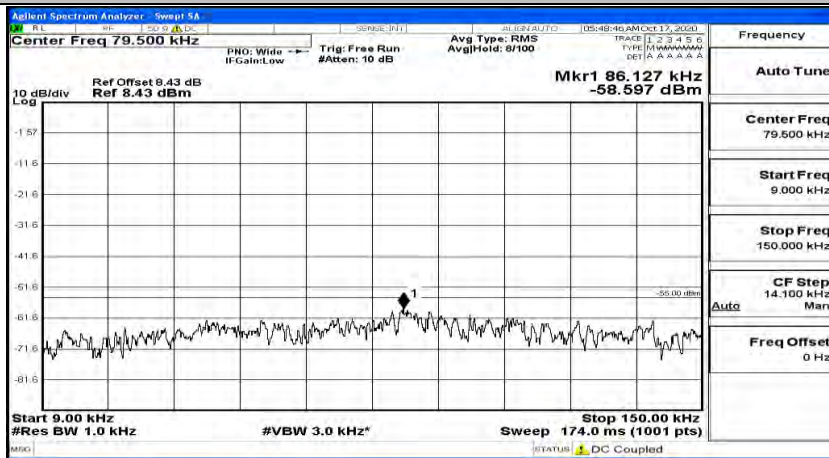

(Channel Bandwidth:15 MHz)_HCH_QPSK_1RB#37

#img-QPSK-H-15-1-M-CSE-2

(Channel Bandwidth:15 MHz)_HCH_QPSK_1RB#74

(Channel Bandwidth:15 MHz)_LCH_16QAM_1RB#0

(Channel Bandwidth:15 MHz) LCH_16QAM_1RB#37

(Channel Bandwidth:15 MHz) LCH_16QAM_1RB#74