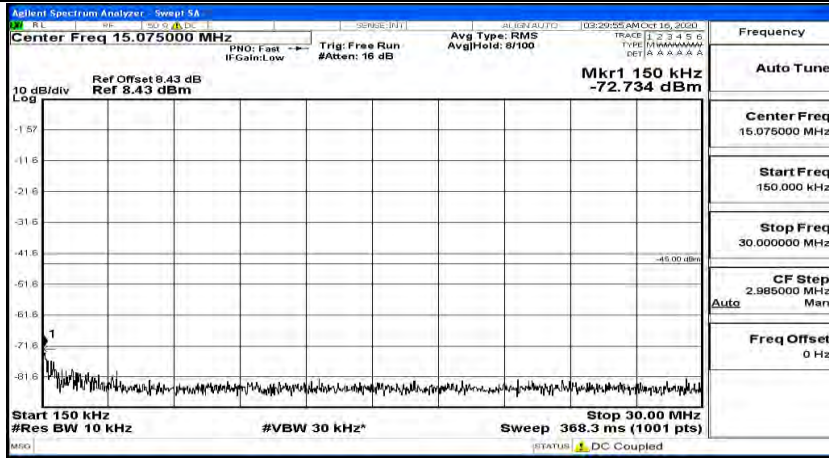

(Channel Bandwidth:15 MHz)_HCH_16QAM_1RB#74

Channel Bandwidth: 20 MHz

(Channel Bandwidth:20 MHz)_LCH_QPSK_1RB#0

(Channel Bandwidth:20 MHz)_LCH_QPSK_1RB#49

(Channel Bandwidth:20 MHz)_LCH_QPSK_1RB#99

(Channel Bandwidth:20 MHz)_MCH_QPSK_1RB#0