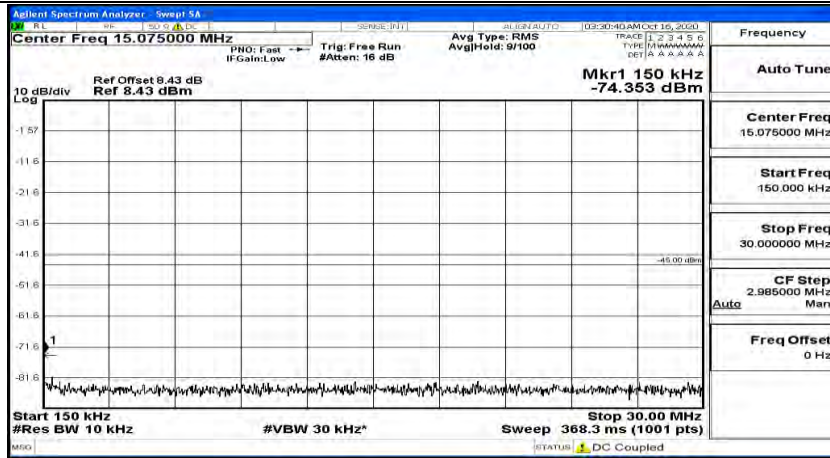

(Channel Bandwidth:20 MHz)_MCH_QPSK_1RB#99