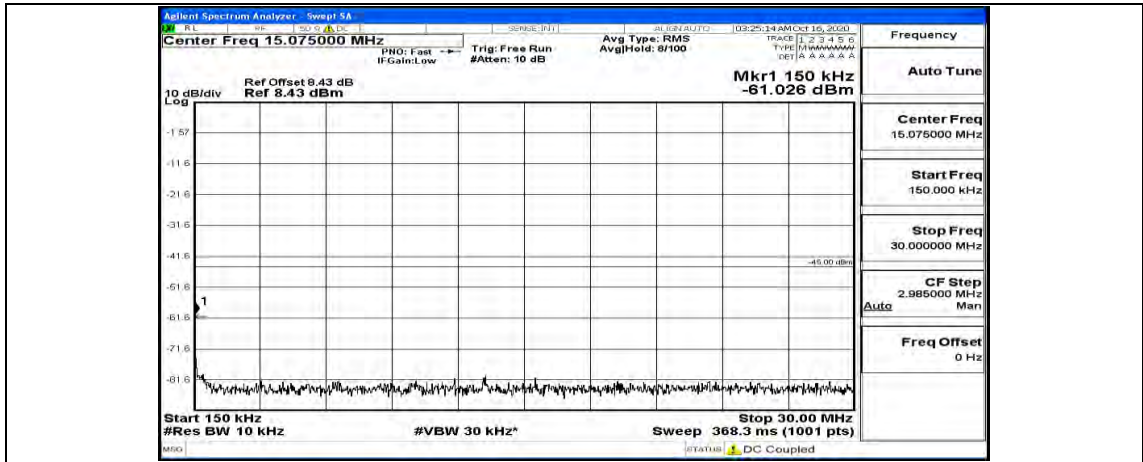

(Channel Bandwidth:15 MHz)_MCH_QPSK_1RB#37