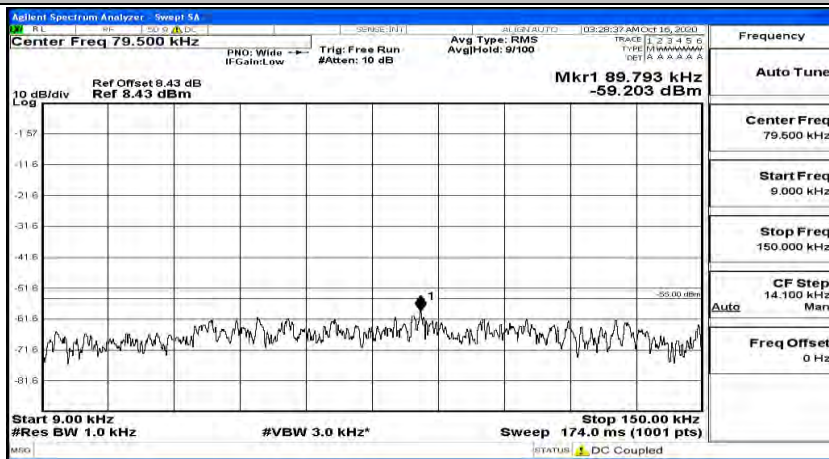

(Channel Bandwidth:15 MHz)_HCH_16QAM_1RB#74

Channel Bandwidth: 20 MHz

(Channel Bandwidth:20 MHz)_LCH_QPSK_1RB#0

(Channel Bandwidth:20 MHz)_LCH_QPSK_1RB#49

(Channel Bandwidth:20 MHz)_LCH_QPSK_1RB#99

(Channel Bandwidth:20 MHz)_MCH_QPSK_1RB#0