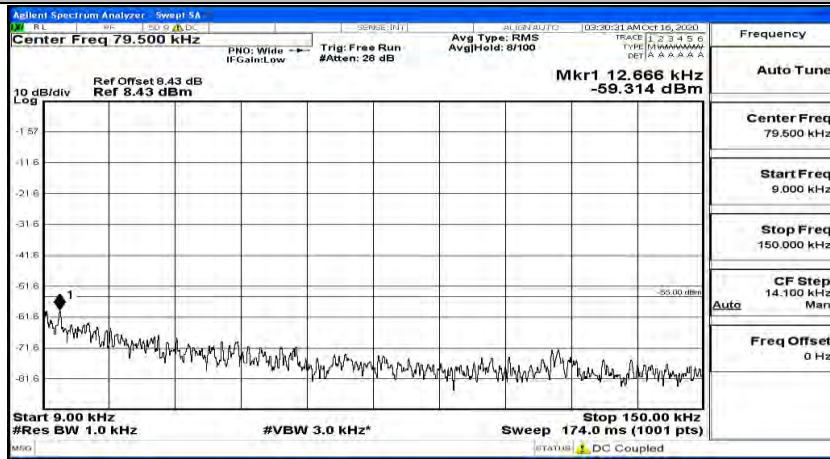

(Channel Bandwidth:20 MHz)_MCH_QPSK_1RB#99