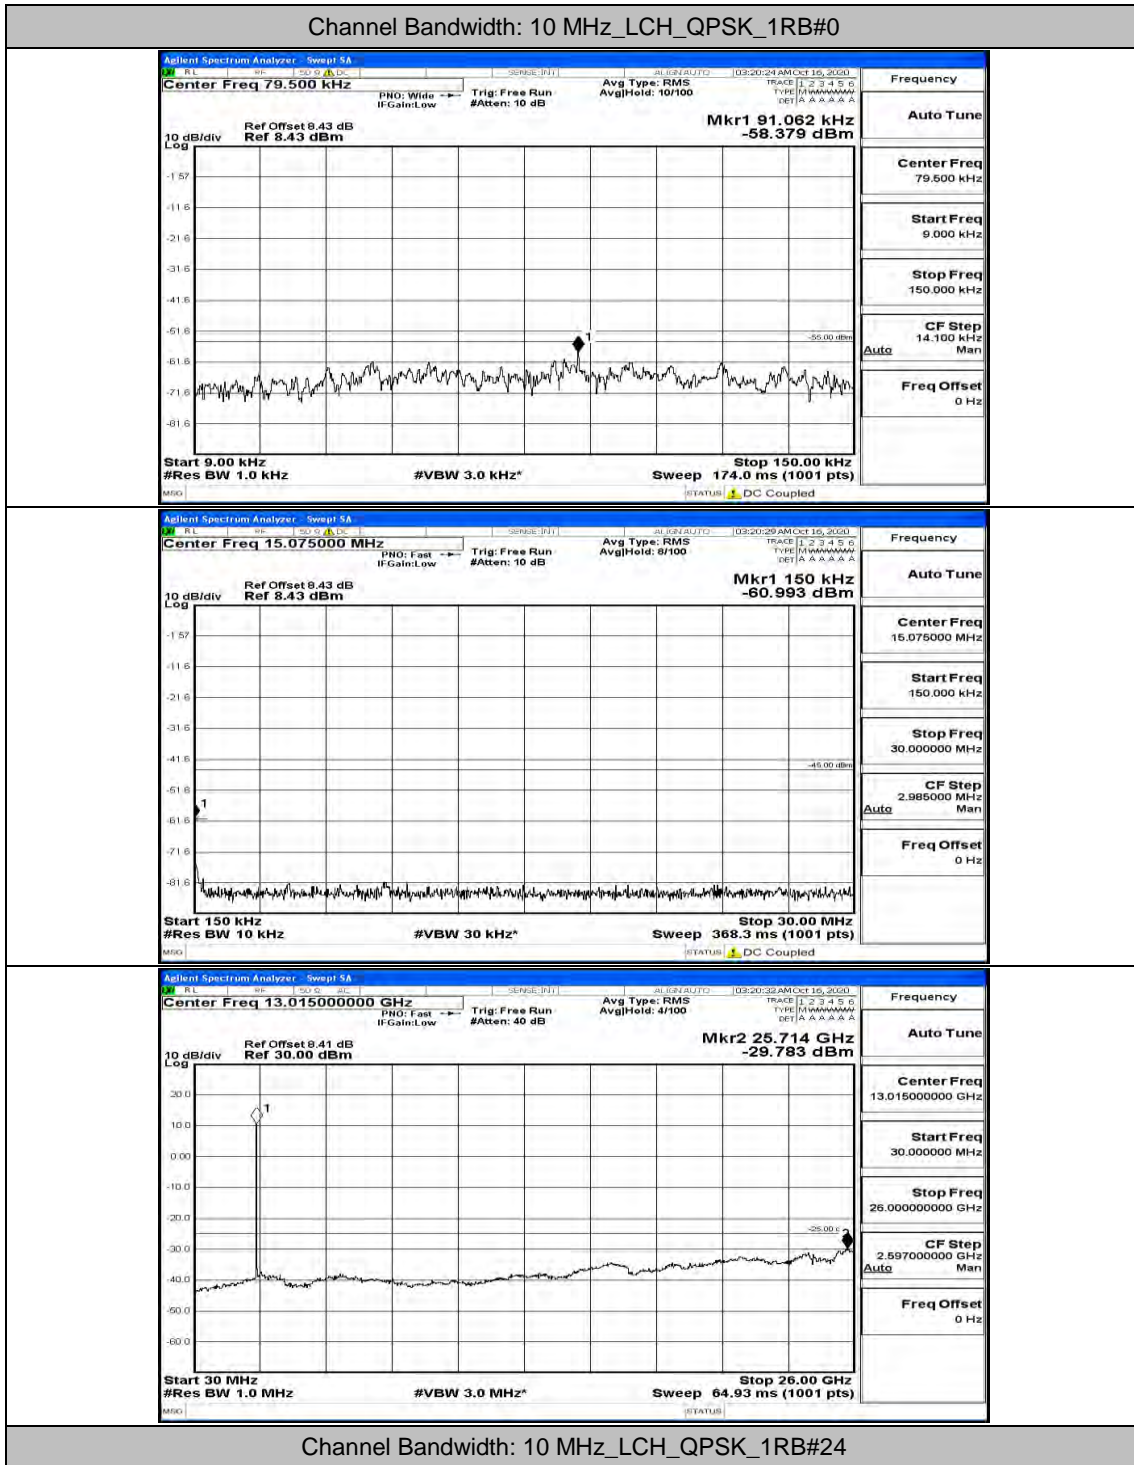

(Channel Bandwidth: 5 MHz)_HCH_16QAM_1RB#12

(Channel Bandwidth: 5 MHz)_HCH_16QAM_1RB#24

Channel Bandwidth: 10 MHz

Channel Bandwidth: 10 MHz_LCH_QPSK_1RB#49

Channel Bandwidth: 10 MHz_MCH_QPSK_1RB#0

Channel Bandwidth: 10 MHz_MCH_QPSK_1RB#24