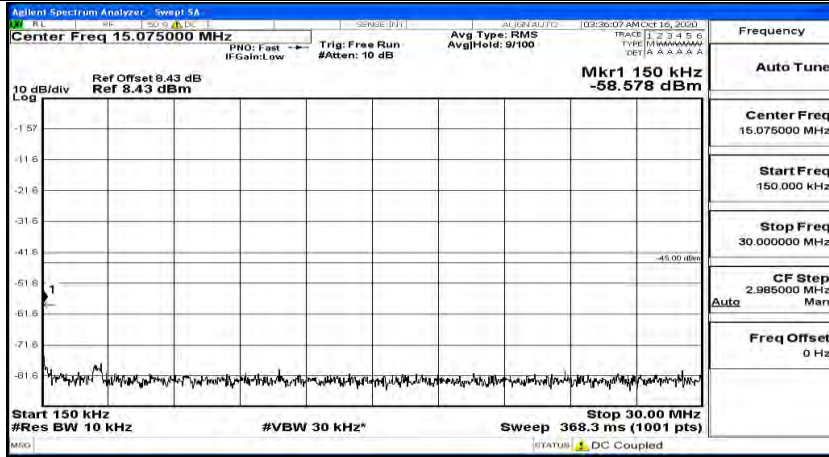

(Channel Bandwidth:20 MHz)_MCH_QPSK_1RB#49

(Channel Bandwidth:20 MHz)_MCH_QPSK_1RB#99

(Channel Bandwidth:20 MHz)_HCH_QPSK_1RB#0

(Channel Bandwidth:20 MHz)_HCH_QPSK_1RB#49

(Channel Bandwidth:20 MHz)_HCH_QPSK_1RB#99