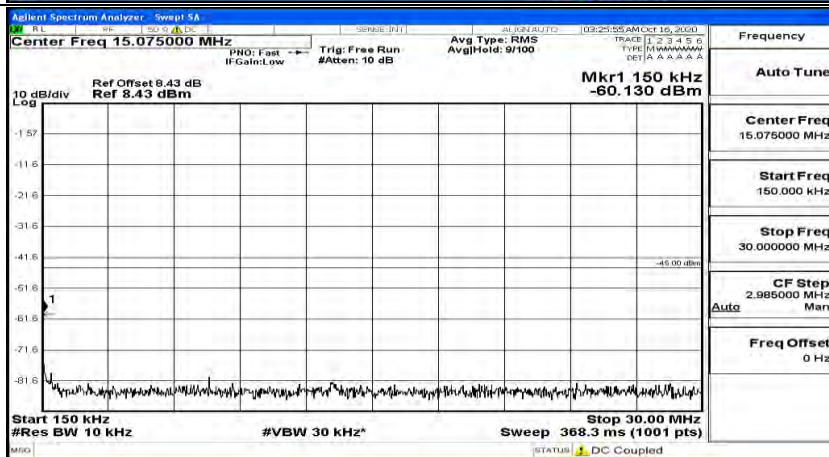

(Channel Bandwidth:15 MHz)_MCH_16QAM_1RB#0

(Channel Bandwidth:15 MHz)_MCH_16QAM_1RB#37