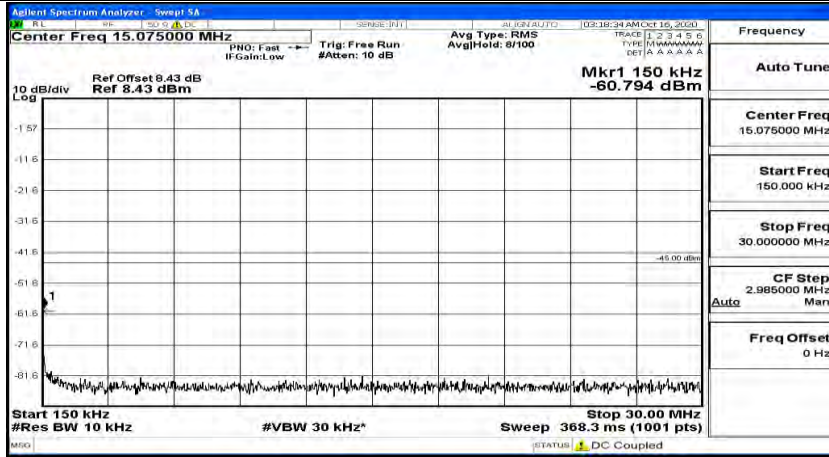

(Channel Bandwidth: 5 MHz) LCH_16QAM_1RB#24

(Channel Bandwidth: 5 MHz)_MCH_16QAM_1RB#0

(Channel Bandwidth: 5 MHz)_MCH_16QAM_1RB#12

Frequency
Auto Tune
Center Freq 79.500 kHz
Start Freq 9.000 kHz
Stop Freq 150.000 kHz
CF Step 14.100 kHz Man
Freq Offset 0 Hz

Frequency
Auto Tune
Center Freq 15.075000 MHz
Start Freq 150.000 kHz
Stop Freq 30.000000 MHz
CF Step 2.985000 MHz Man
Freq Offset 0 Hz

Frequency
Auto Tune
Center Freq 13.01500000 GHz
Start Freq 30.000000 MHz
Stop Freq 26.00000000 GHz
CF Step 2.597000000 GHz Man
Freq Offset 0 Hz