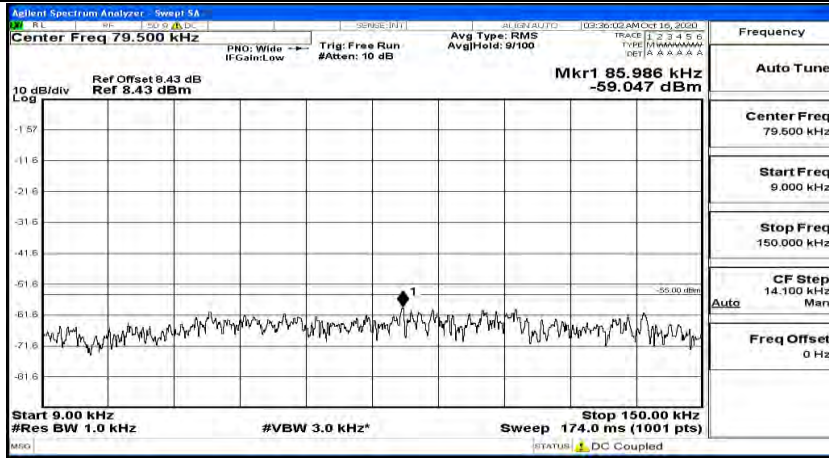

(Channel Bandwidth:20 MHz)_MCH_QPSK_1RB#49

(Channel Bandwidth:20 MHz)_MCH_QPSK_1RB#99

(Channel Bandwidth:20 MHz)_HCH_QPSK_1RB#0

(Channel Bandwidth:20 MHz)_HCH_QPSK_1RB#49

(Channel Bandwidth:20 MHz)_HCH_QPSK_1RB#99