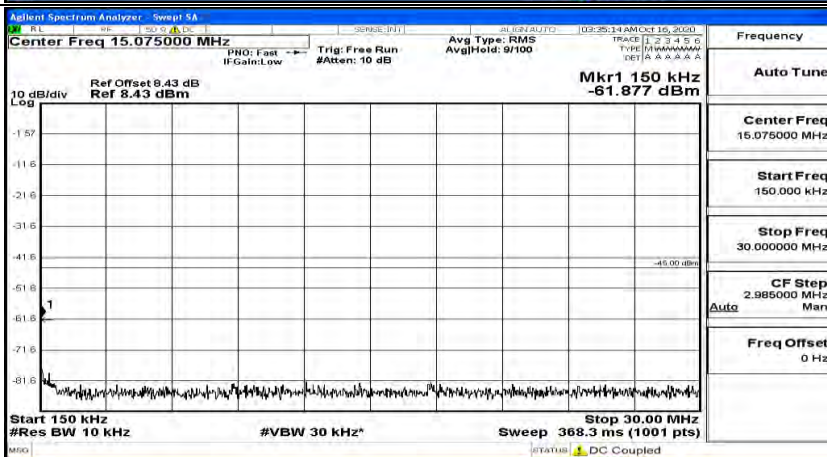

(Channel Bandwidth:20 MHz)_LCH_16QAM_1RB#0

(Channel Bandwidth:20 MHz) LCH_16QAM_1RB#49

(Channel Bandwidth:20 MHz) LCH_16QAM_1RB#99

(Channel Bandwidth:20 MHz)_MCH_16QAM_1RB#0

(Channel Bandwidth:20 MHz)_MCH_16QAM_1RB#49