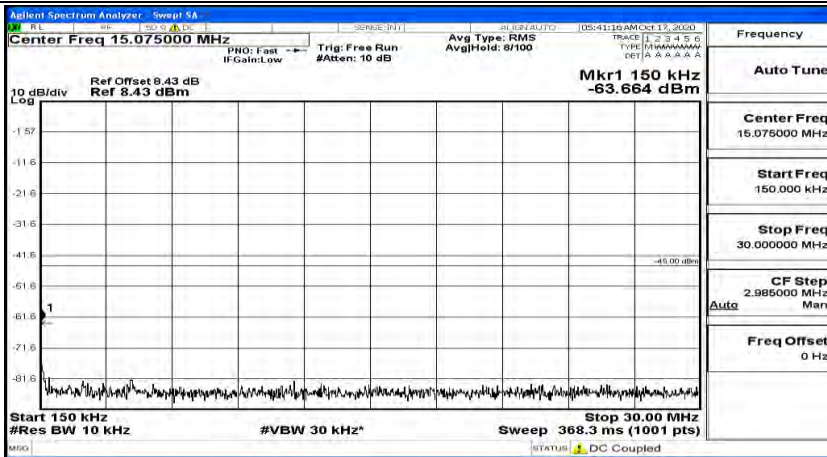

(Channel Bandwidth: 5 MHz)_HCH_16QAM_1RB#12