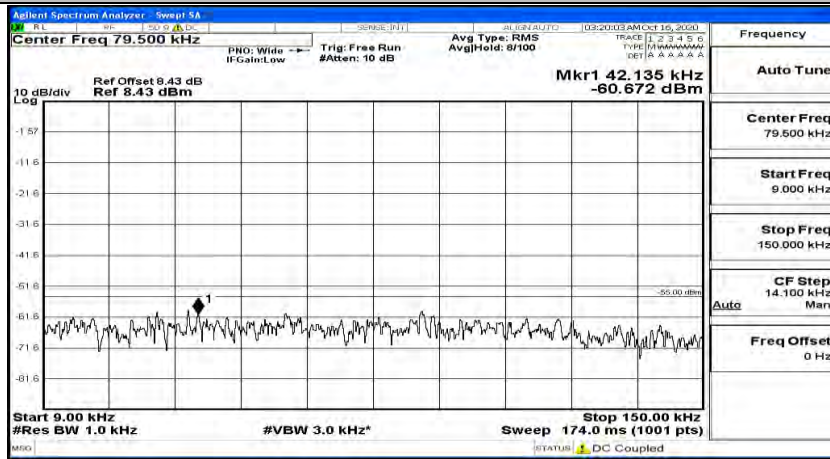

(Channel Bandwidth: 5 MHz)_HCH_16QAM_1RB#24