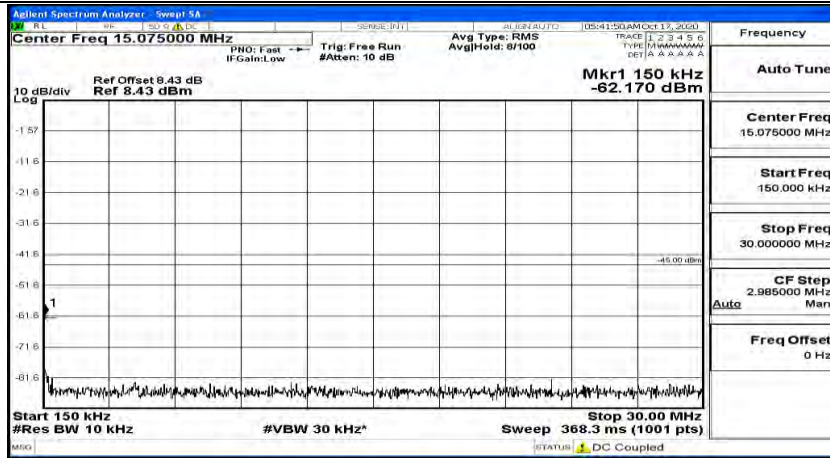

(Channel Bandwidth: 5 MHz)_HCH_16QAM_1RB#24