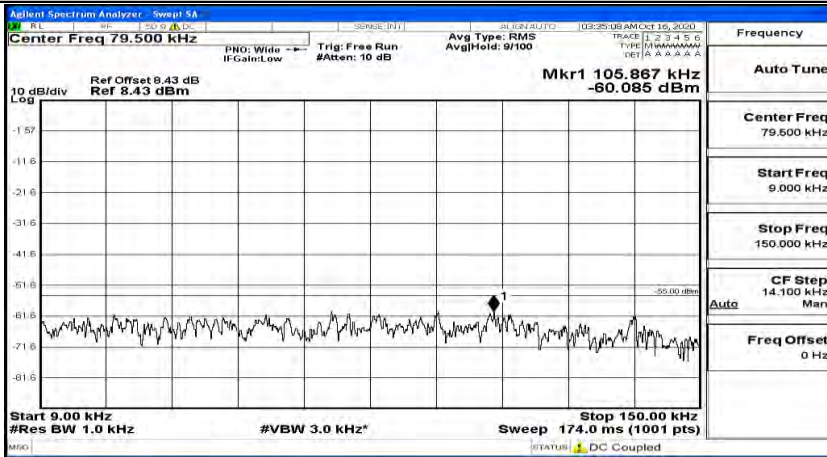

(Channel Bandwidth:20 MHz)_LCH_16QAM_1RB#0

(Channel Bandwidth:20 MHz) LCH_16QAM_1RB#49

(Channel Bandwidth:20 MHz) LCH_16QAM_1RB#99

(Channel Bandwidth:20 MHz)_MCH_16QAM_1RB#0

(Channel Bandwidth:20 MHz)_MCH_16QAM_1RB#49