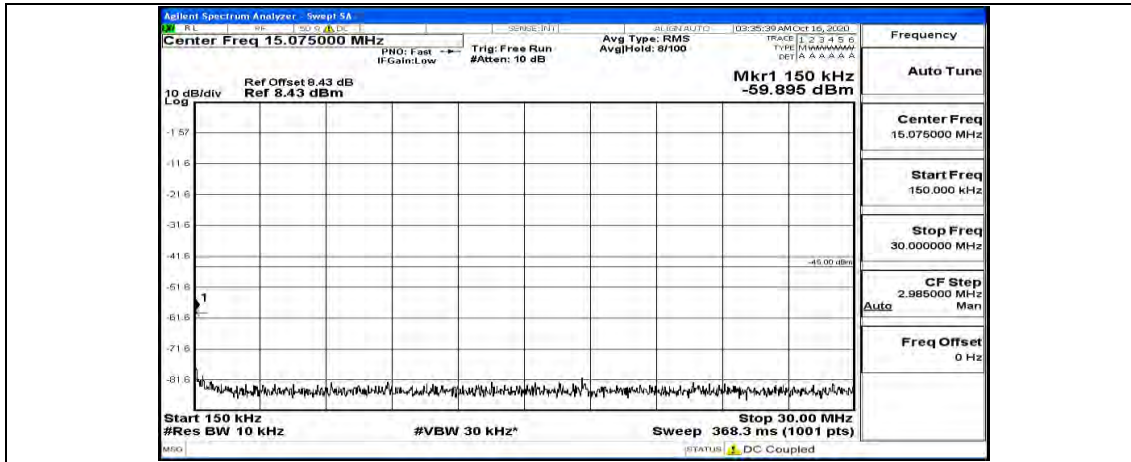

(Channel Bandwidth:20 MHz)_HCH_16QAM_1RB#0