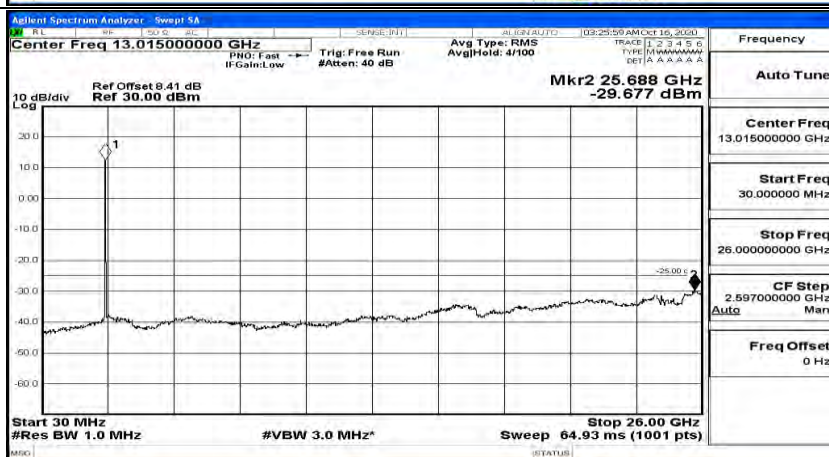

(Channel Bandwidth:15 MHz)_MCH_16QAM_1RB#0

(Channel Bandwidth:15 MHz)_MCH_16QAM_1RB#37