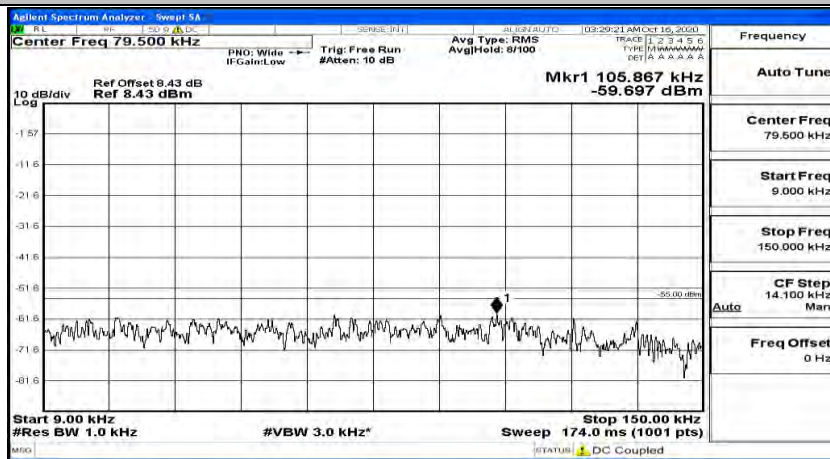

(Channel Bandwidth:20 MHz)_LCH_16QAM_1RB#0

(Channel Bandwidth:20 MHz) LCH_16QAM_1RB#49

(Channel Bandwidth:20 MHz) LCH_16QAM_1RB#99

(Channel Bandwidth:20 MHz)_MCH_16QAM_1RB#0

(Channel Bandwidth:20 MHz)_MCH_16QAM_1RB#49