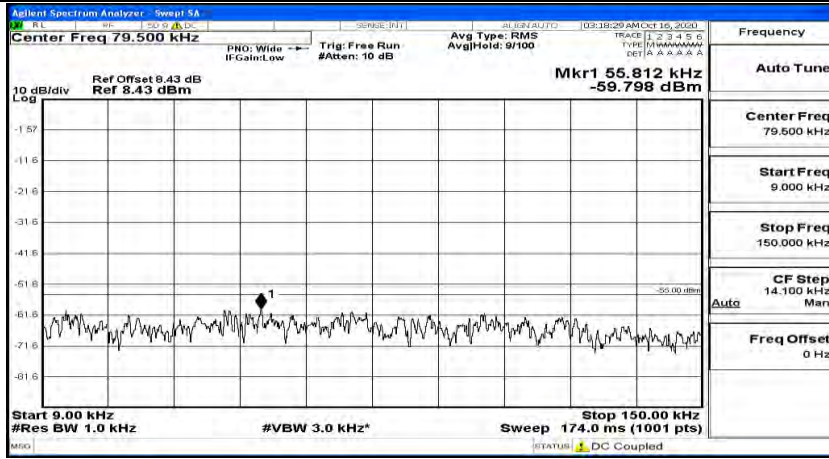

(Channel Bandwidth: 5 MHz) LCH_16QAM_1RB#24

(Channel Bandwidth: 5 MHz)_MCH_16QAM_1RB#0

(Channel Bandwidth: 5 MHz)_MCH_16QAM_1RB#12

Frequency
Auto Tune
Center Freq 79.500 kHz
Start Freq 9.000 kHz
Stop Freq 150.000 kHz
CF Step 14.100 kHz Man
Freq Offset 0 Hz

Frequency
Auto Tune
Center Freq 15.075000 MHz
Start Freq 150.000 kHz
Stop Freq 30.000000 MHz
CF Step 2.985000 MHz Man
Freq Offset 0 Hz

Frequency
Auto Tune
Center Freq 13.01500000 GHz
Start Freq 30.000000 MHz
Stop Freq 26.00000000 GHz
CF Step 2.597000000 GHz Man
Freq Offset 0 Hz