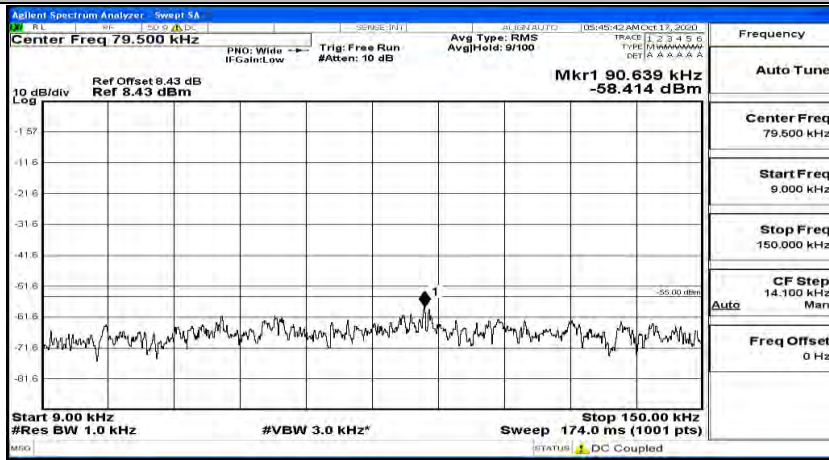

Channel Bandwidth: 10 MHz_HCH_16QAM_1RB#0

Channel Bandwidth: 10 MHz_HCH_16QAM_1RB#24

Channel Bandwidth: 10 MHz_HCH_16QAM_1RB#49

Channel Bandwidth: 15 MHz

(Channel Bandwidth:15 MHz)_LCH_QPSK_1RB#0

(Channel Bandwidth:15 MHz)_LCH_QPSK_1RB#37