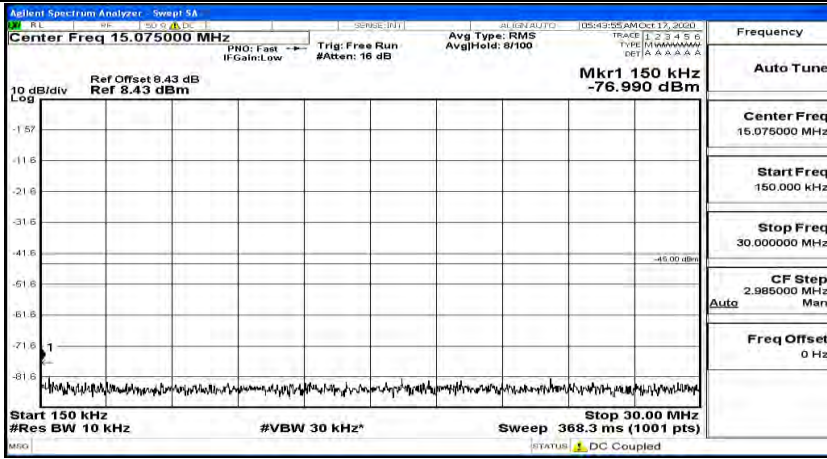

(Channel Bandwidth: 5 MHz)_MCH_16QAM_1RB#24

Frequency
Auto Tune
Center Freq 79.500 kHz
Start Freq 9.000 kHz
Stop Freq 150.000 kHz
CF Step 14.100 kHz Man
Freq Offset 0 Hz

(Channel Bandwidth: 5 MHz)_HCH_16QAM_1RB#0