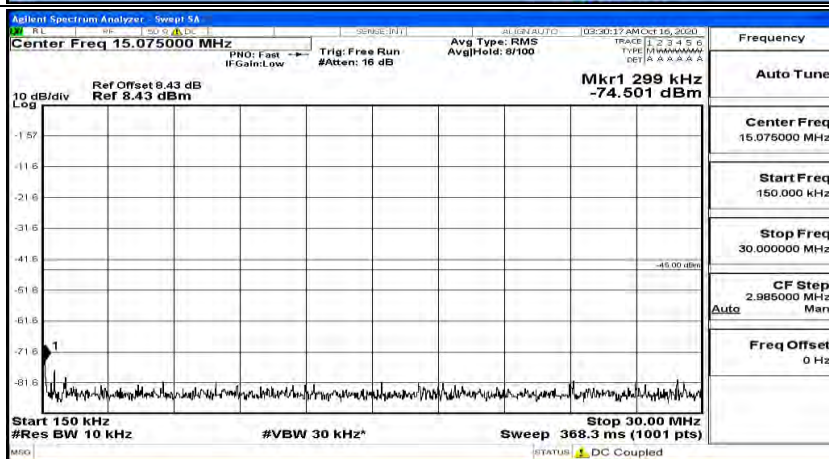

(Channel Bandwidth:20 MHz)_MCH_QPSK_1RB#49