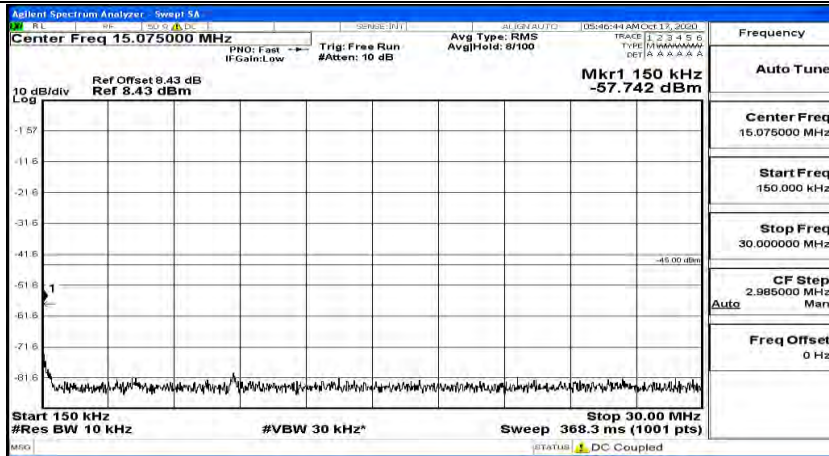

Channel Bandwidth: 10 MHz_HCH_16QAM_1RB#0

Channel Bandwidth: 10 MHz_HCH_16QAM_1RB#24

Channel Bandwidth: 10 MHz_HCH_16QAM_1RB#49

Channel Bandwidth: 15 MHz

(Channel Bandwidth:15 MHz)_LCH_QPSK_1RB#0

(Channel Bandwidth:15 MHz)_LCH_QPSK_1RB#37