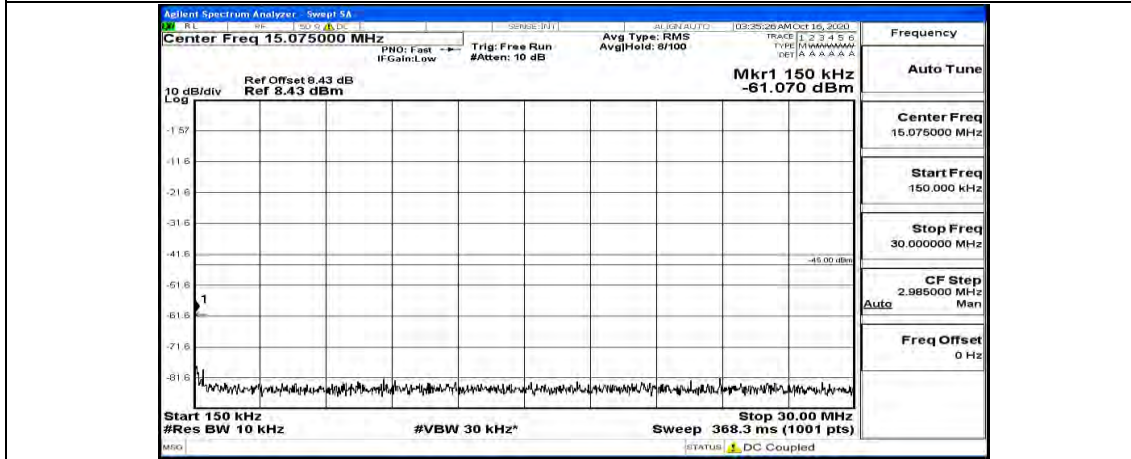

(Channel Bandwidth:20 MHz)_LCH_16QAM_1RB#0

(Channel Bandwidth:20 MHz) LCH_16QAM_1RB#49

(Channel Bandwidth:20 MHz) LCH_16QAM_1RB#99

(Channel Bandwidth:20 MHz)_MCH_16QAM_1RB#0

(Channel Bandwidth:20 MHz)_MCH_16QAM_1RB#49