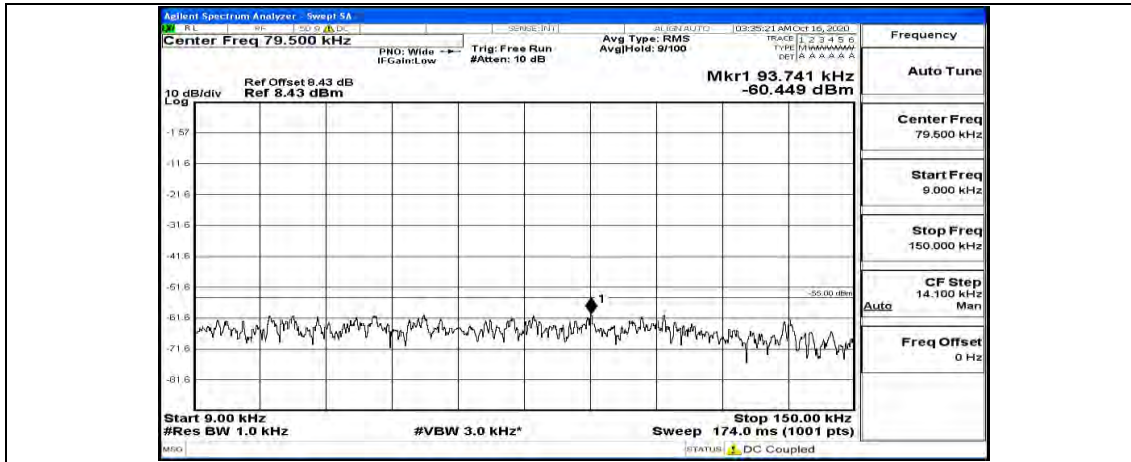

(Channel Bandwidth:20 MHz)_LCH_16QAM_1RB#0

(Channel Bandwidth:20 MHz) LCH_16QAM_1RB#49

(Channel Bandwidth:20 MHz) LCH_16QAM_1RB#99

(Channel Bandwidth:20 MHz)_MCH_16QAM_1RB#0

(Channel Bandwidth:20 MHz)_MCH_16QAM_1RB#49