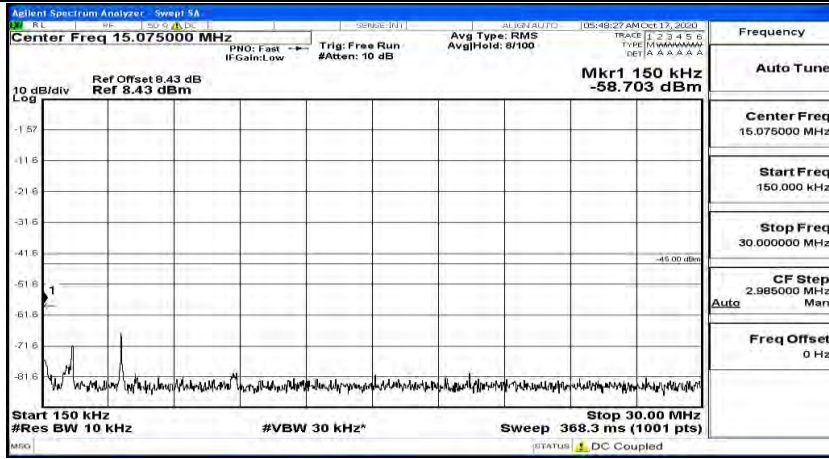

(Channel Bandwidth:15 MHz)_HCH_QPSK_1RB#37

#img-QPSK-H-15-1-M-CSE-2

(Channel Bandwidth:15 MHz)_HCH_QPSK_1RB#74

(Channel Bandwidth:15 MHz)_LCH_16QAM_1RB#0

(Channel Bandwidth:15 MHz) LCH_16QAM_1RB#37

(Channel Bandwidth:15 MHz) LCH_16QAM_1RB#74