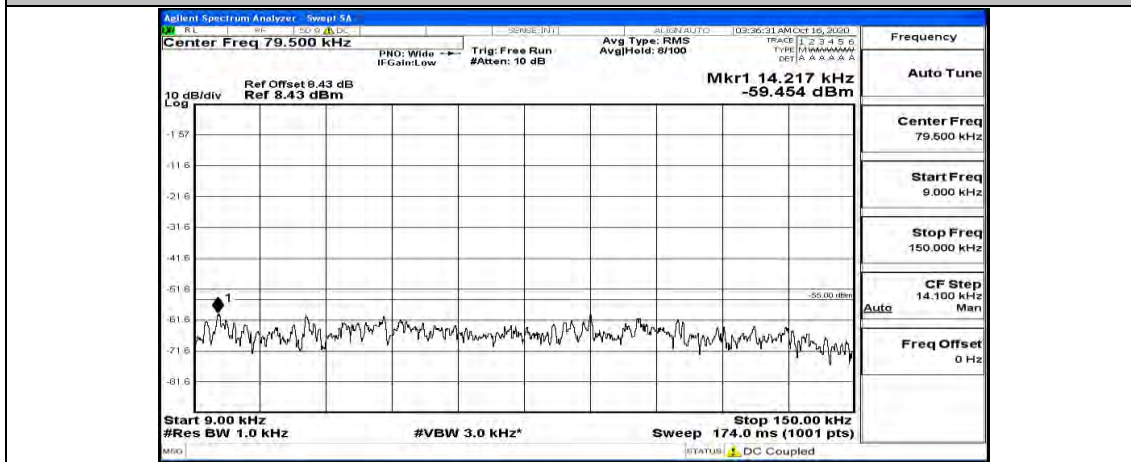

(Channel Bandwidth:20 MHz)_HCH_16QAM_1RB#0