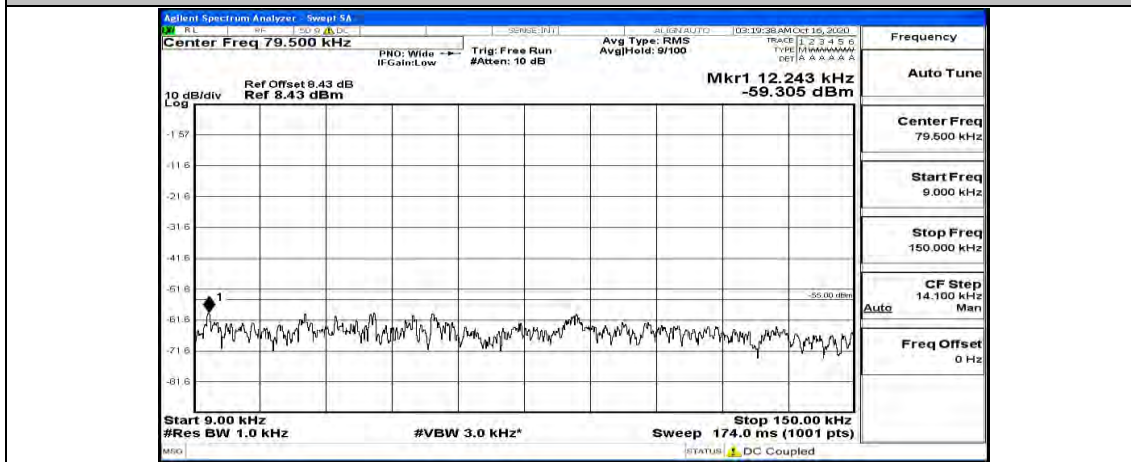

(Channel Bandwidth: 5 MHz)_HCH_16QAM_1RB#0