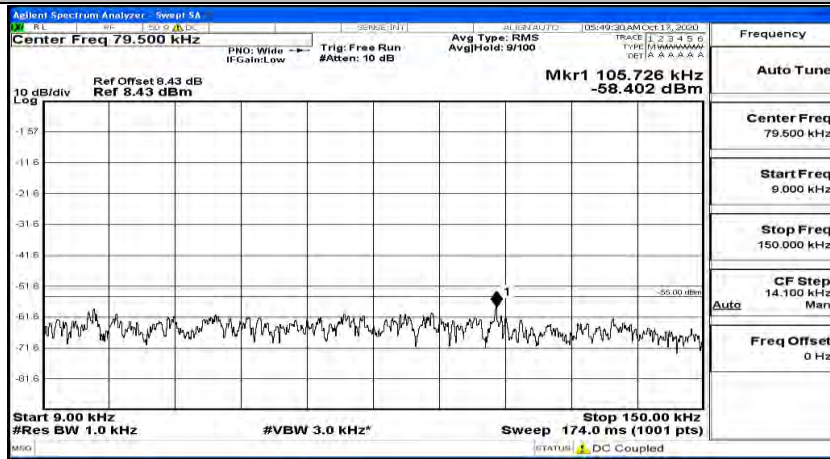

(Channel Bandwidth:15 MHz)_HCH_QPSK_1RB#37

#img-QPSK-H-15-1-M-CSE-2

(Channel Bandwidth:15 MHz)_HCH_QPSK_1RB#74

(Channel Bandwidth:15 MHz)_LCH_16QAM_1RB#0

(Channel Bandwidth:15 MHz) LCH_16QAM_1RB#37

(Channel Bandwidth:15 MHz) LCH_16QAM_1RB#74