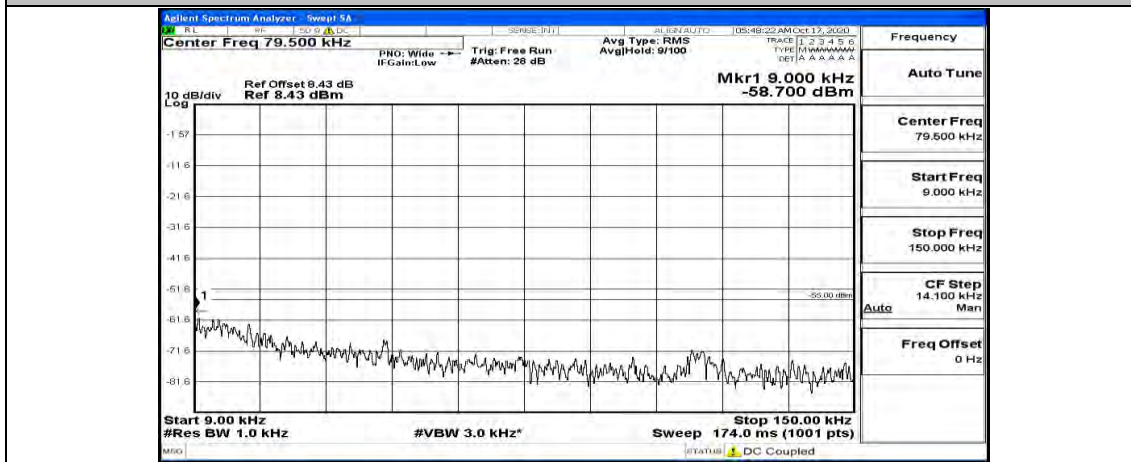

(Channel Bandwidth:15 MHz)_HCH_QPSK_1RB#37

#img-QPSK-H-15-1-M-CSE-2

(Channel Bandwidth:15 MHz)_HCH_QPSK_1RB#74

(Channel Bandwidth:15 MHz)_LCH_16QAM_1RB#0

(Channel Bandwidth:15 MHz) LCH_16QAM_1RB#37

(Channel Bandwidth:15 MHz) LCH_16QAM_1RB#74