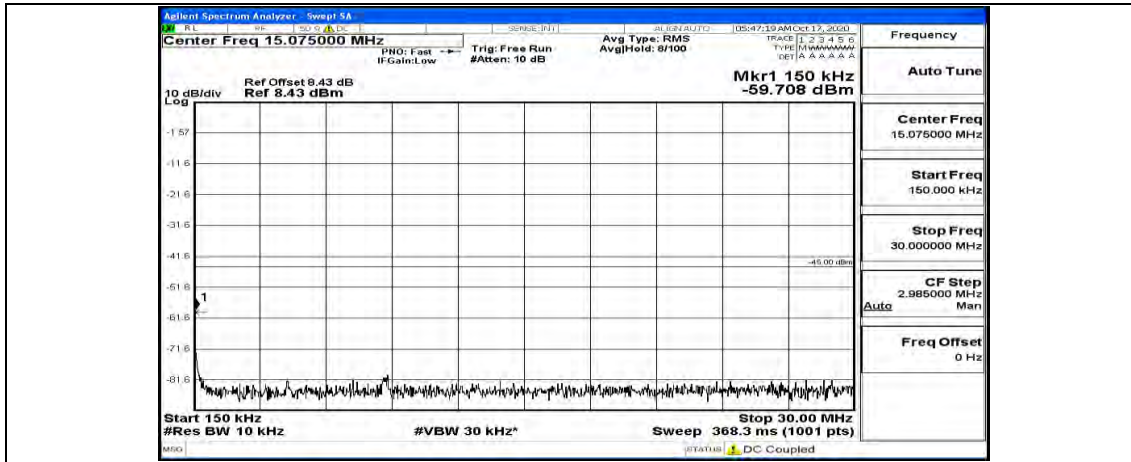

(Channel Bandwidth:15 MHz)_HCH_QPSK_1RB#37

#img-QPSK-H-15-1-M-CSE-2

(Channel Bandwidth:15 MHz)_HCH_QPSK_1RB#74

(Channel Bandwidth:15 MHz)_LCH_16QAM_1RB#0

(Channel Bandwidth:15 MHz) LCH_16QAM_1RB#37

(Channel Bandwidth:15 MHz) LCH_16QAM_1RB#74