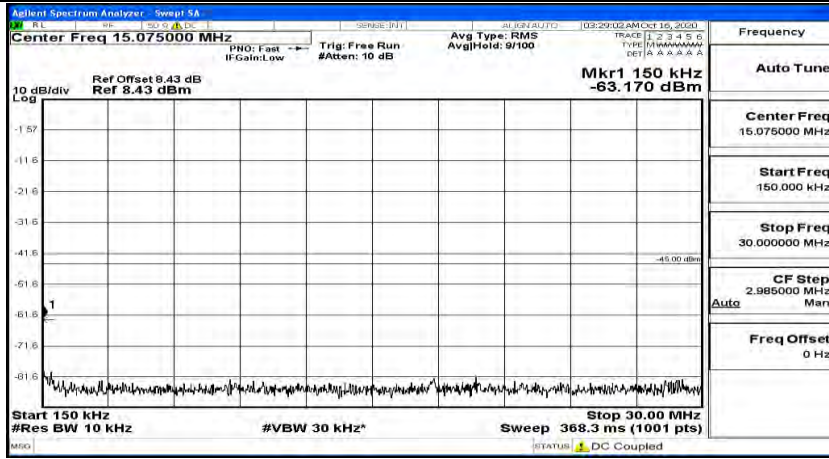

(Channel Bandwidth:20 MHz) LCH_16QAM_1RB#49