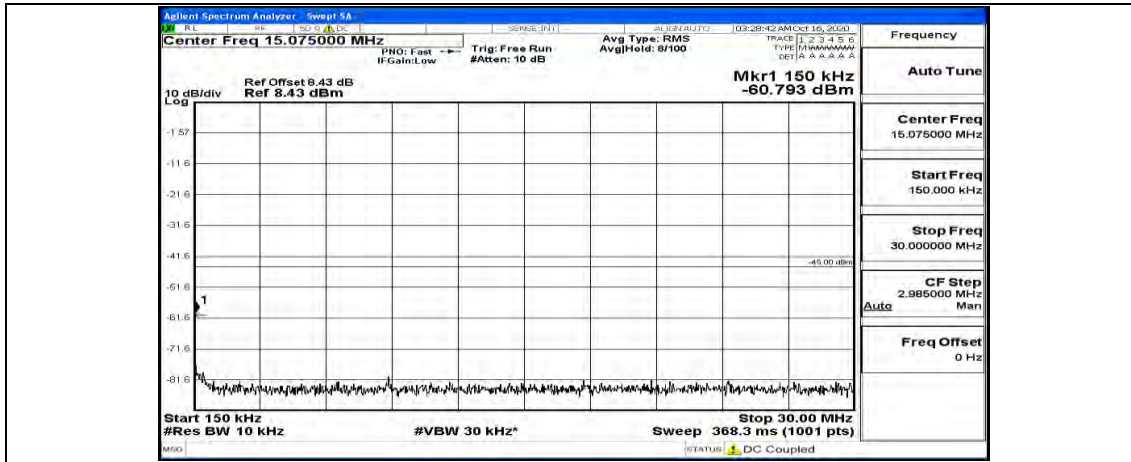

(Channel Bandwidth:15 MHz)_HCH_16QAM_1RB#74

Channel Bandwidth: 20 MHz

(Channel Bandwidth:20 MHz)_LCH_QPSK_1RB#0

(Channel Bandwidth:20 MHz)_LCH_QPSK_1RB#49

(Channel Bandwidth:20 MHz)_LCH_QPSK_1RB#99

(Channel Bandwidth:20 MHz)_MCH_QPSK_1RB#0