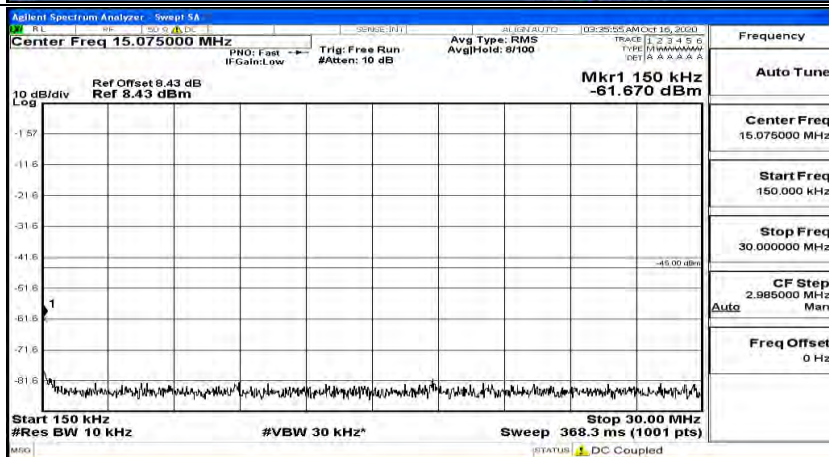

(Channel Bandwidth:20 MHz)_MCH_QPSK_1RB#49

(Channel Bandwidth:20 MHz)_MCH_QPSK_1RB#99

(Channel Bandwidth:20 MHz)_HCH_QPSK_1RB#0

(Channel Bandwidth:20 MHz)_HCH_QPSK_1RB#49

(Channel Bandwidth:20 MHz)_HCH_QPSK_1RB#99