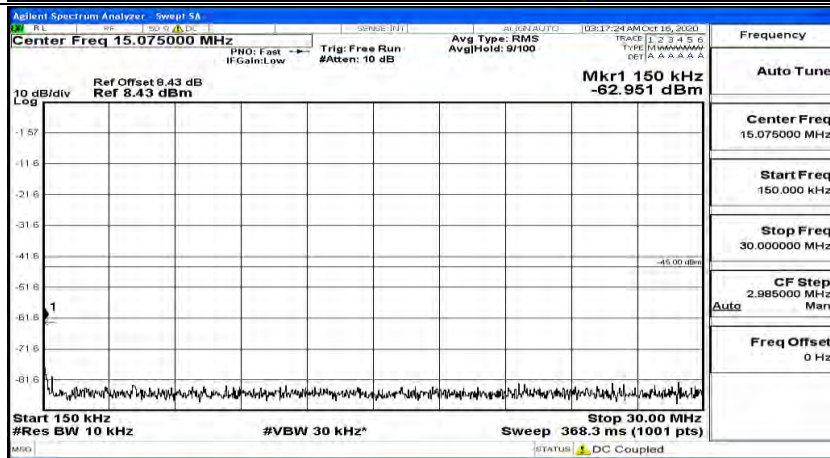

(Channel Bandwidth: 5 MHz) LCH_16QAM_1RB#24

(Channel Bandwidth: 5 MHz)_MCH_16QAM_1RB#0

(Channel Bandwidth: 5 MHz)_MCH_16QAM_1RB#12

Frequency
Auto Tune
Center Freq 79.500 kHz
Start Freq 9.000 kHz
Stop Freq 150.000 kHz
CF Step 14.100 kHz Man
Freq Offset 0 Hz

Frequency
Auto Tune
Center Freq 15.075000 MHz
Start Freq 150.000 kHz
Stop Freq 30.000000 MHz
CF Step 2.985000 MHz Man
Freq Offset 0 Hz

Frequency
Auto Tune
Center Freq 13.01500000 GHz
Start Freq 30.000000 MHz
Stop Freq 26.00000000 GHz
CF Step 2.597000000 GHz Man
Freq Offset 0 Hz