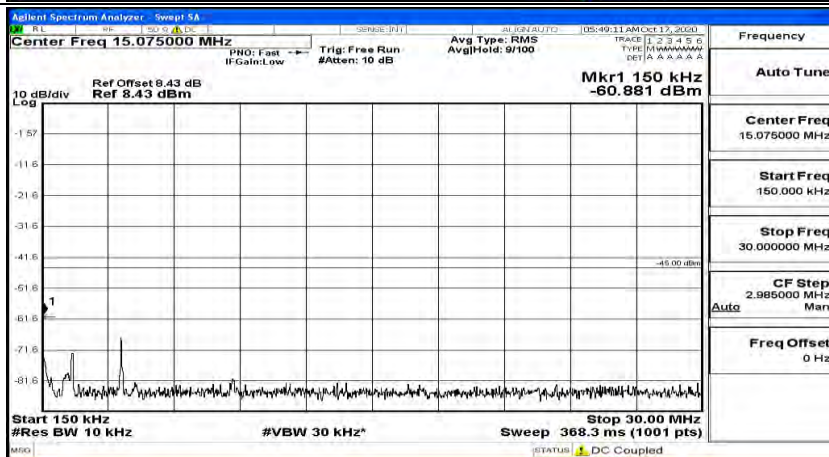

(Channel Bandwidth:15 MHz)_HCH_QPSK_1RB#37

#img-QPSK-H-15-1-M-CSE-2

(Channel Bandwidth:15 MHz)_HCH_QPSK_1RB#74

(Channel Bandwidth:15 MHz)_LCH_16QAM_1RB#0

(Channel Bandwidth:15 MHz) LCH_16QAM_1RB#37

(Channel Bandwidth:15 MHz) LCH_16QAM_1RB#74