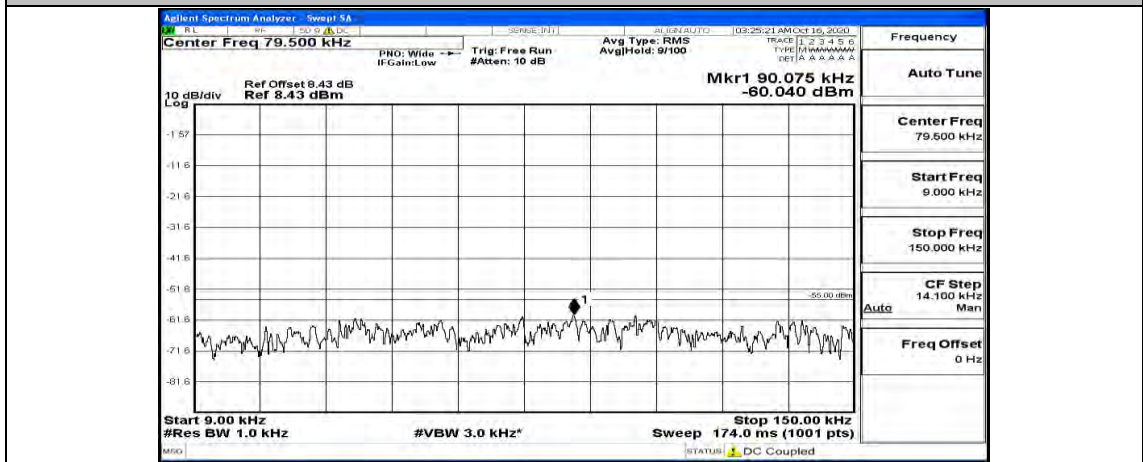

(Channel Bandwidth:15 MHz)_LCH_QPSK_1RB#74

(Channel Bandwidth:15 MHz)_MCH_QPSK_1RB#0

(Channel Bandwidth:15 MHz)_MCH_QPSK_1RB#37

(Channel Bandwidth:15 MHz)_MCH_QPSK_1RB#74

(Channel Bandwidth:15 MHz)_HCH_QPSK_1RB#0