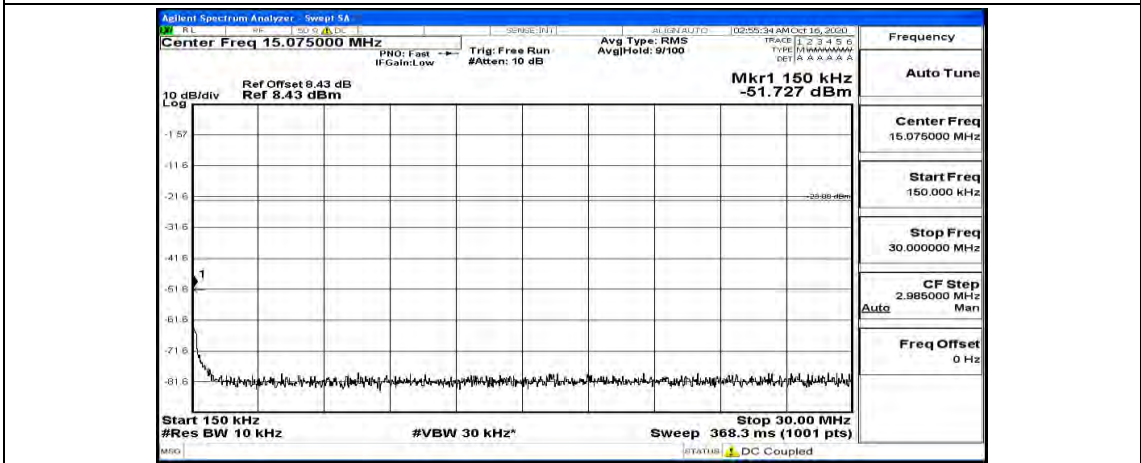

(Channel Bandwidth: 3 MHz)_HCH_QPSK_1RB#7

(Channel Bandwidth: 3 MHz)_HCH_QPSK_1RB#14

(Channel Bandwidth: 3 MHz)_LCH_16QAM_1RB#0

(Channel Bandwidth: 3 MHz)_LCH_16QAM_1RB#7

(Channel Bandwidth: 3 MHz) LCH_16QAM_1RB#14