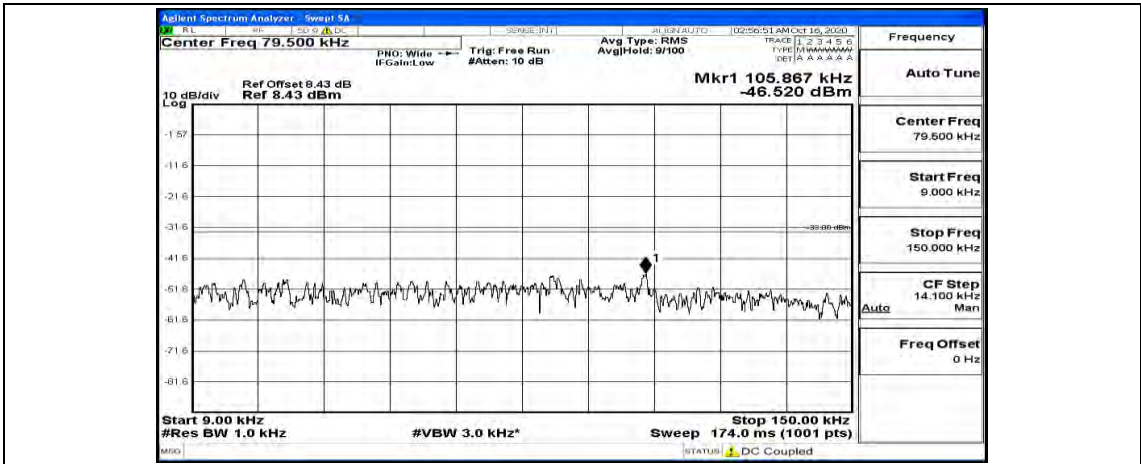

(Channel Bandwidth: 3 MHz)_MCH_16QAM_1RB#14