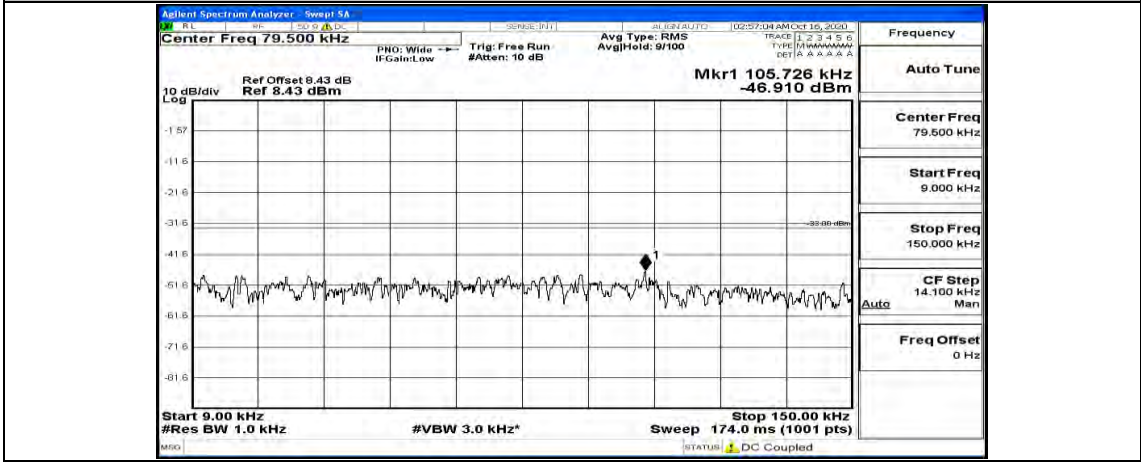

(Channel Bandwidth: 3 MHz)_MCH_16QAM_1RB#14