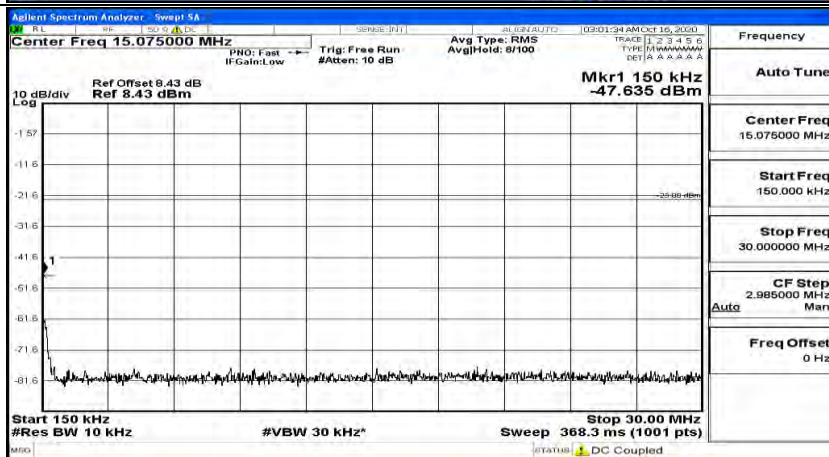

(Channel Bandwidth: 5 MHz) MCH_QPSK_1RB#12

(Channel Bandwidth: 5 MHz) MCH_QPSK_1RB#24

(Channel Bandwidth: 5 MHz)_HCH_QPSK_1RB#0

(Channel Bandwidth: 5 MHz)_HCH_QPSK_1RB#12

(Channel Bandwidth: 5 MHz)_HCH_QPSK_1RB#24