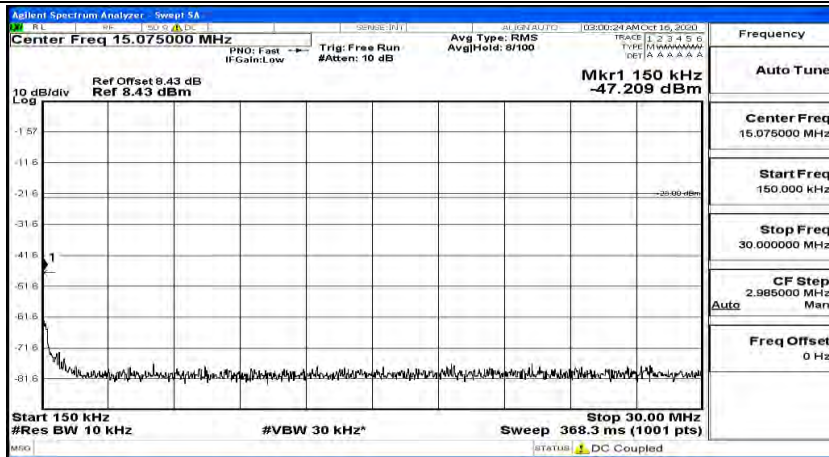

(Channel Bandwidth: 5 MHz) MCH_QPSK_1RB#12