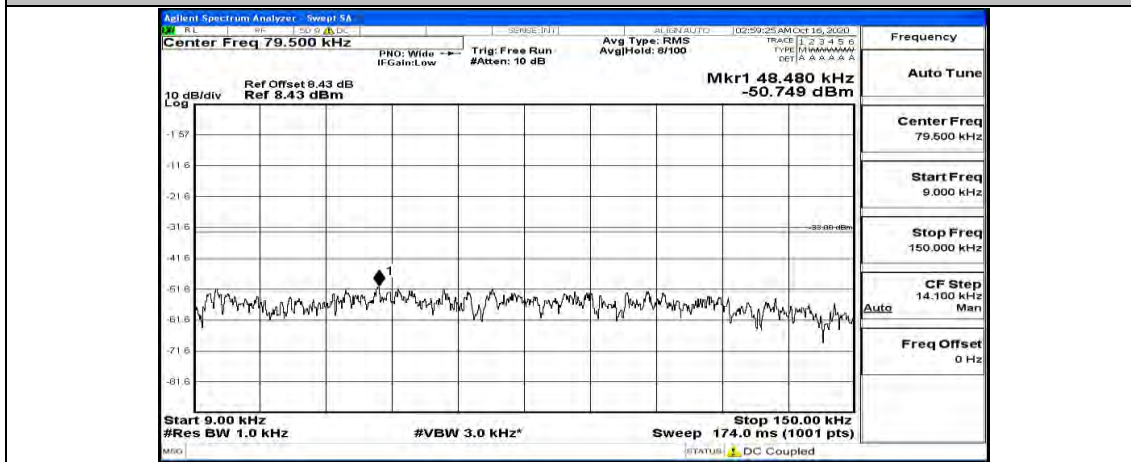

(Channel Bandwidth: 5 MHz)_LCH_16QAM_1RB#0