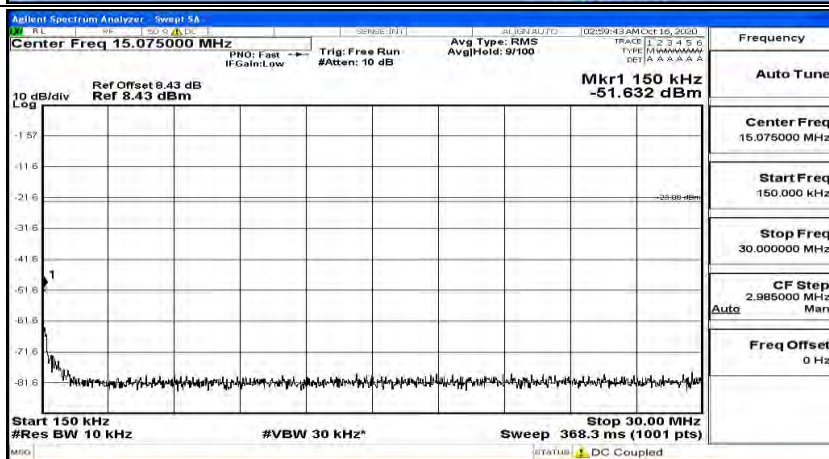

(Channel Bandwidth: 5 MHz)_LCH_16QAM_1RB#12