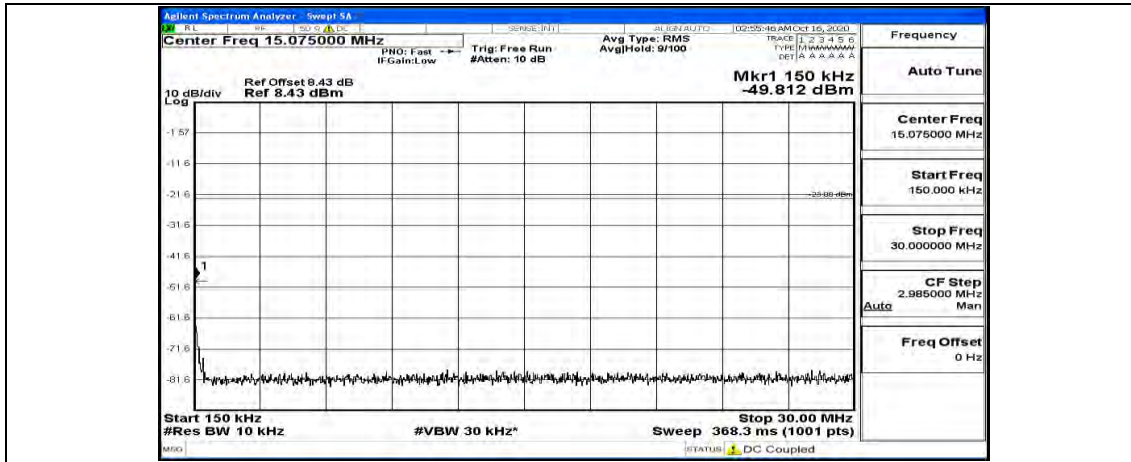

(Channel Bandwidth: 3 MHz)_HCH_QPSK_1RB#7

(Channel Bandwidth: 3 MHz)_HCH_QPSK_1RB#14

(Channel Bandwidth: 3 MHz)_LCH_16QAM_1RB#0

(Channel Bandwidth: 3 MHz)_LCH_16QAM_1RB#7

(Channel Bandwidth: 3 MHz) LCH_16QAM_1RB#14