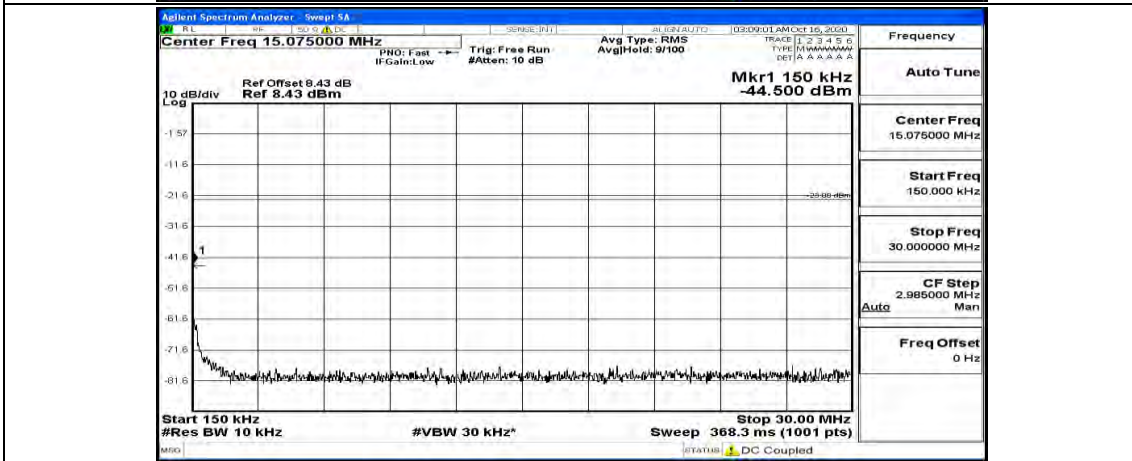

Channel Bandwidth: 10 MHz_MCH_QPSK_1RB#24