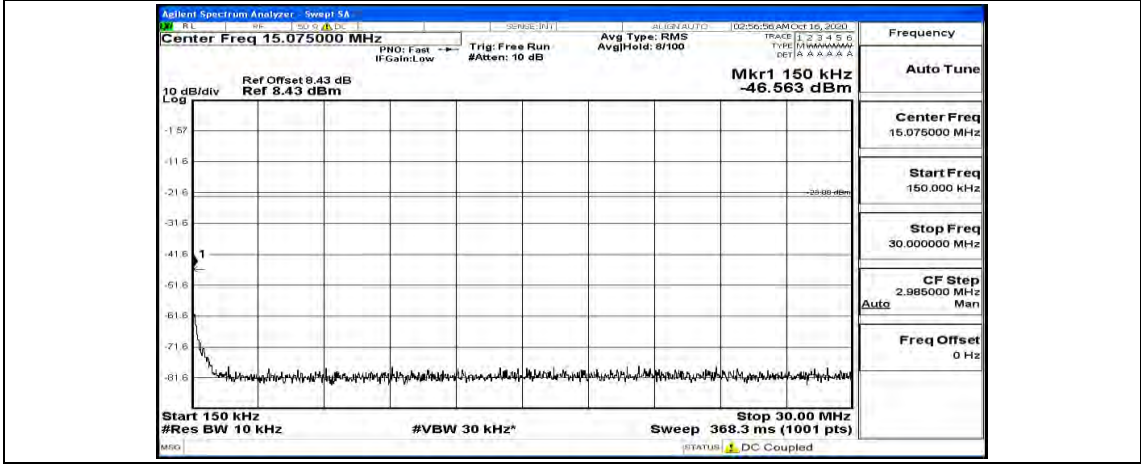

(Channel Bandwidth: 3 MHz)_MCH_16QAM_1RB#14