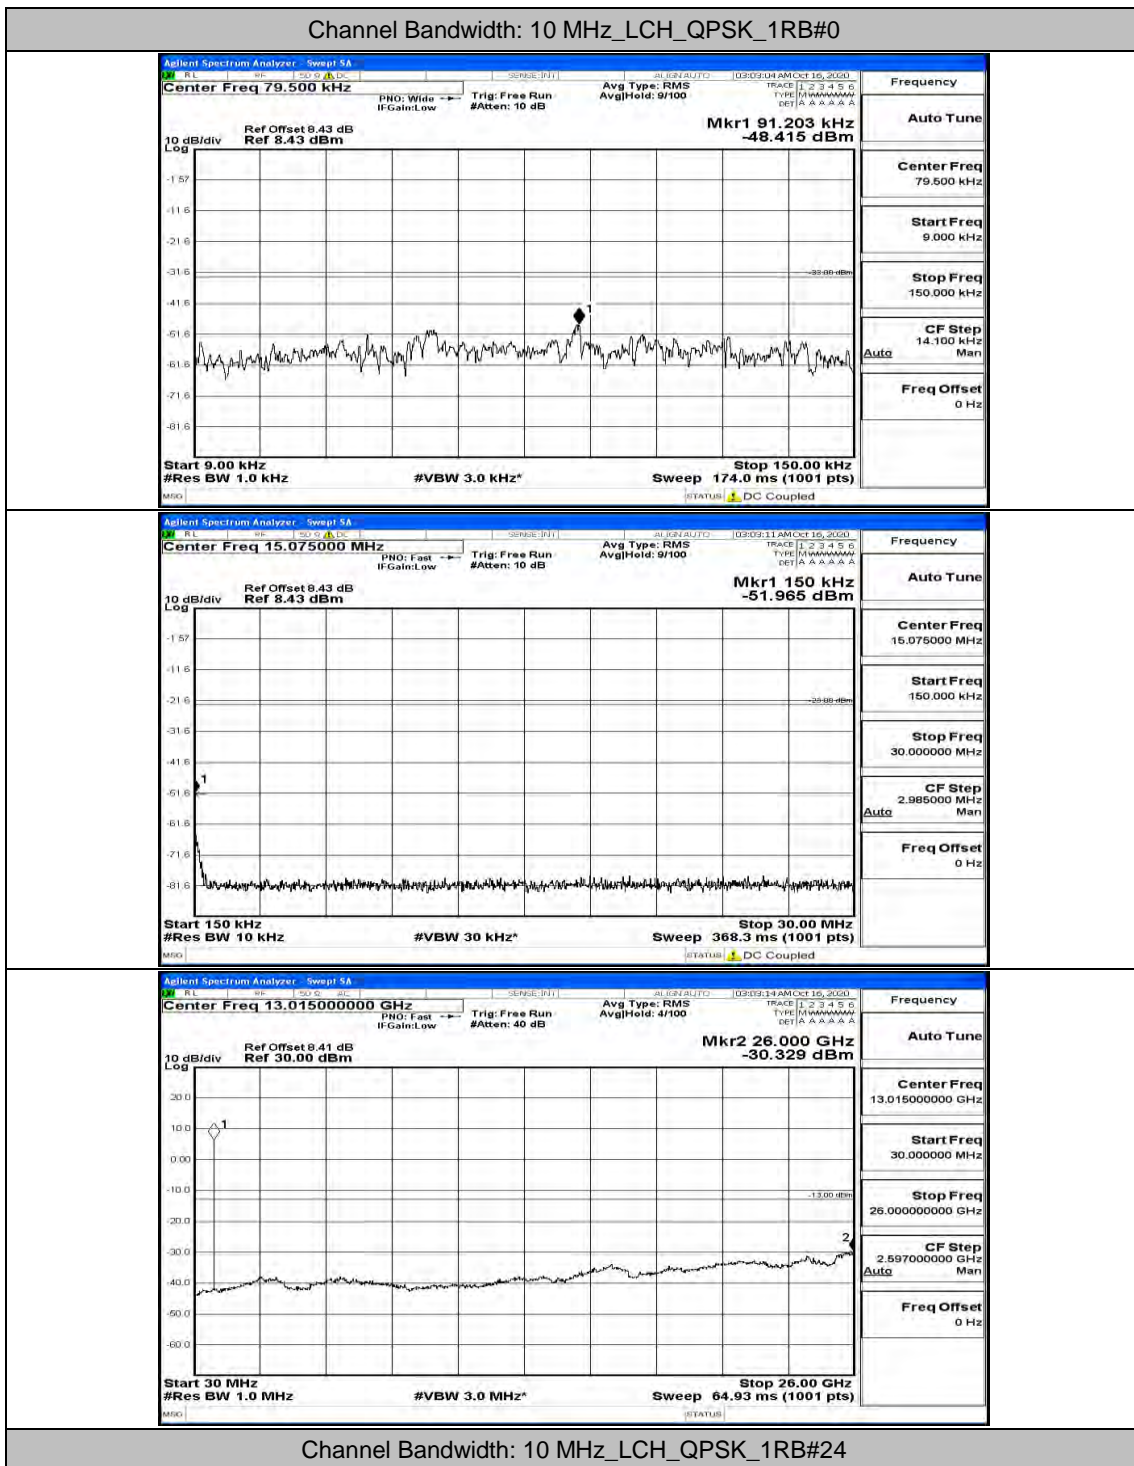

(Channel Bandwidth: 5 MHz)_MCH_16QAM_1RB#24

(Channel Bandwidth: 5 MHz)_HCH_16QAM_1RB#0

(Channel Bandwidth: 5 MHz)_HCH_16QAM_1RB#12

(Channel Bandwidth: 5 MHz)_HCH_16QAM_1RB#24

Channel Bandwidth: 10 MHz

Channel Bandwidth: 10 MHz_LCH_QPSK_1RB#49