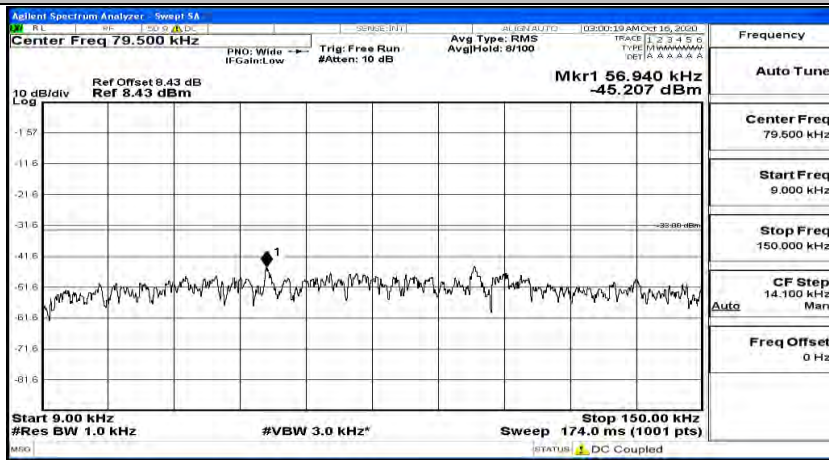

(Channel Bandwidth: 5 MHz) MCH_QPSK_1RB#12