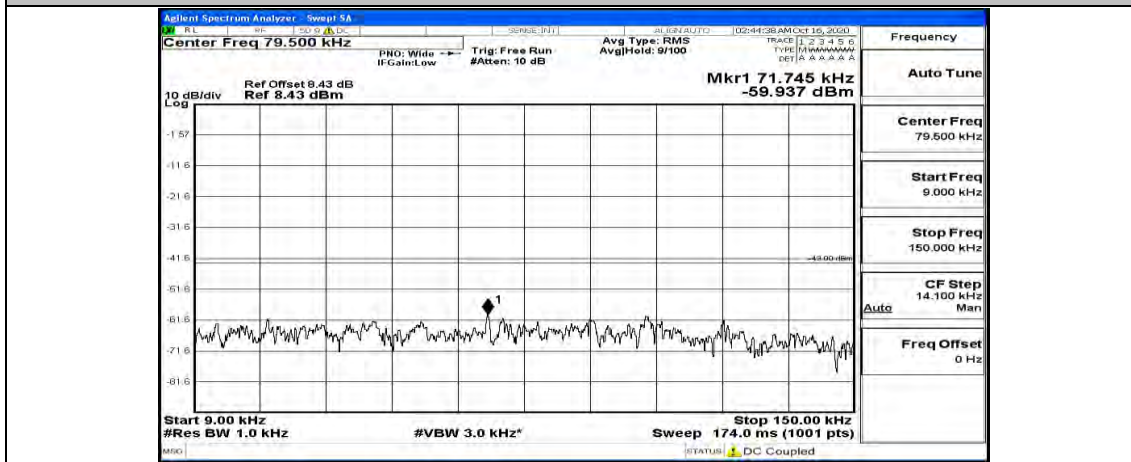

(Channel Bandwidth:20 MHz)_MCH_16QAM_1RB#49

(Channel Bandwidth:20 MHz)_MCH_16QAM_1RB#99

(Channel Bandwidth:20 MHz)_HCH_16QAM_1RB#0

(Channel Bandwidth:20 MHz)_HCH_16QAM_1RB#49

(Channel Bandwidth:20 MHz)_HCH_16QAM_1RB#99