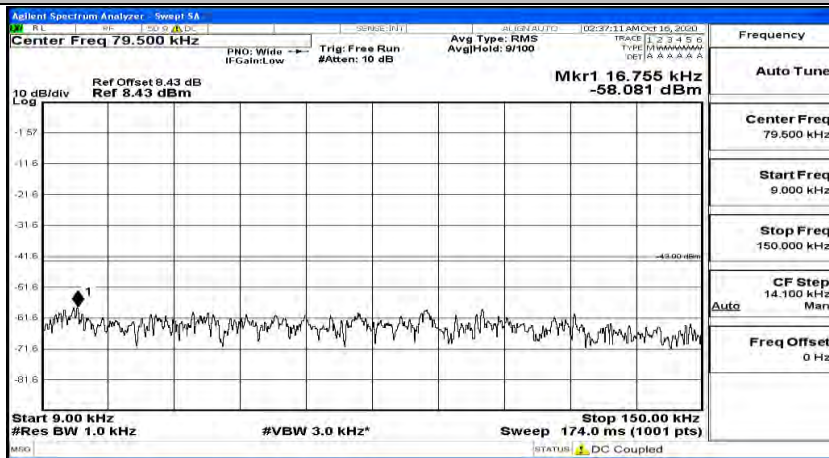

(Channel Bandwidth:15 MHz) LCH_16QAM_1RB#37

(Channel Bandwidth:15 MHz) LCH_16QAM_1RB#74

(Channel Bandwidth:15 MHz)_MCH_16QAM_1RB#0

(Channel Bandwidth:15 MHz)_MCH_16QAM_1RB#37

Frequency
Auto Tune
Center Freq 79.500 kHz
Start Freq 9.000 kHz
Stop Freq 150.000 kHz
CF Step 14.100 kHz Man
Freq Offset 0 Hz