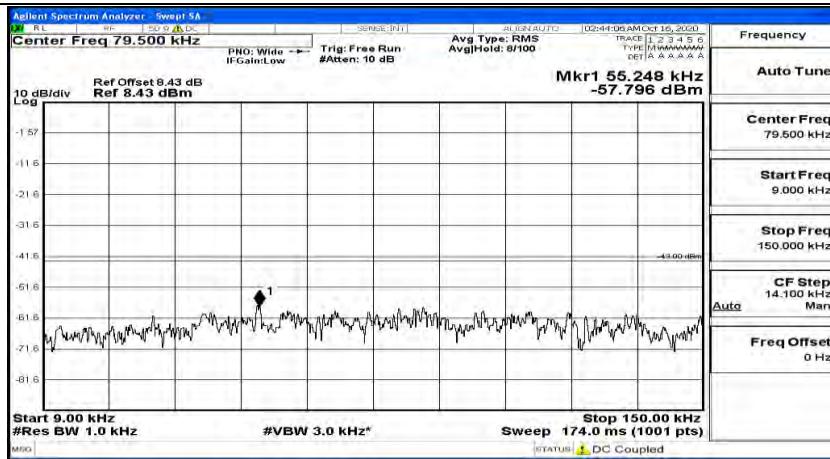

(Channel Bandwidth:20 MHz)_HCH_QPSK_1RB#99