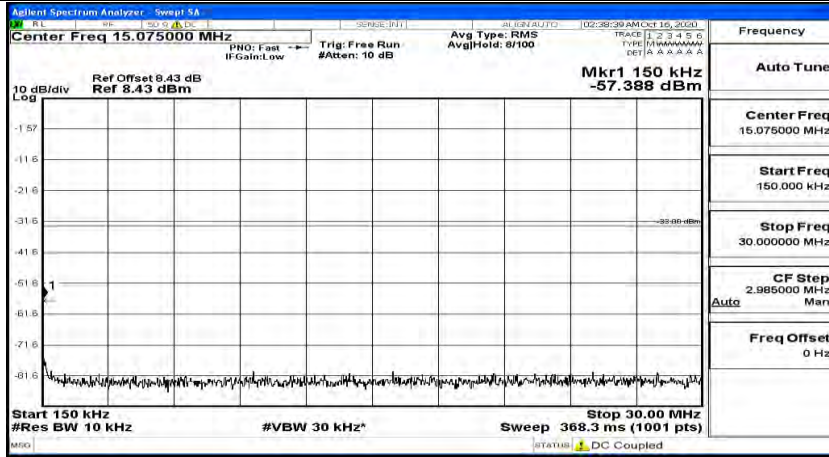

(Channel Bandwidth:15 MHz) LCH_16QAM_1RB#37

(Channel Bandwidth:15 MHz) LCH_16QAM_1RB#74

(Channel Bandwidth:15 MHz)_MCH_16QAM_1RB#0

(Channel Bandwidth:15 MHz)_MCH_16QAM_1RB#37

Frequency
Auto Tune
Center Freq 79.500 kHz
Start Freq 9.000 kHz
Stop Freq 150.000 kHz
CF Step 14.100 kHz Man
Freq Offset 0 Hz