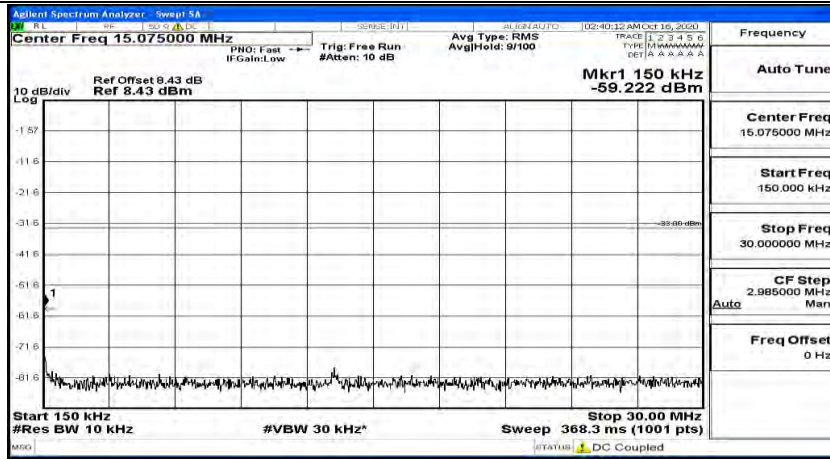

(Channel Bandwidth:15 MHz)_HCH_16QAM_1RB#74