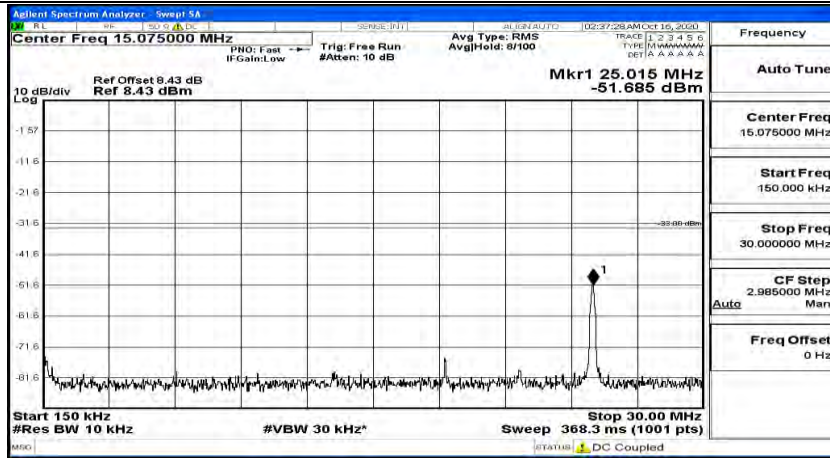

(Channel Bandwidth:15 MHz) LCH_16QAM_1RB#37

(Channel Bandwidth:15 MHz) LCH_16QAM_1RB#74

(Channel Bandwidth:15 MHz)_MCH_16QAM_1RB#0

(Channel Bandwidth:15 MHz)_MCH_16QAM_1RB#37

Frequency
Auto Tune
Center Freq 79.500 kHz
Start Freq 9.000 kHz
Stop Freq 150.000 kHz
CF Step 14.100 kHz Man
Freq Offset 0 Hz