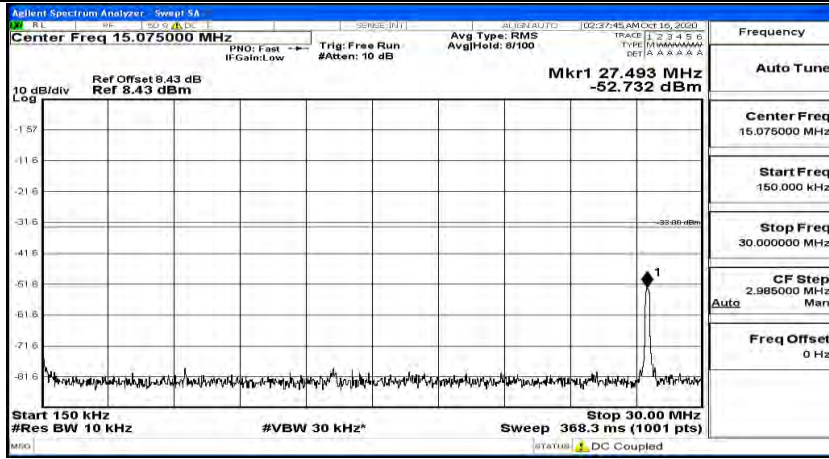

Channel Bandwidth: 15 MHz

(Channel Bandwidth:15 MHz)_LCH_QPSK_1RB#0

(Channel Bandwidth:15 MHz)_LCH_QPSK_1RB#37

(Channel Bandwidth:15 MHz)_LCH_QPSK_1RB#74

(Channel Bandwidth:15 MHz)_MCH_QPSK_1RB#0

(Channel Bandwidth:15 MHz)_MCH_QPSK_1RB#37