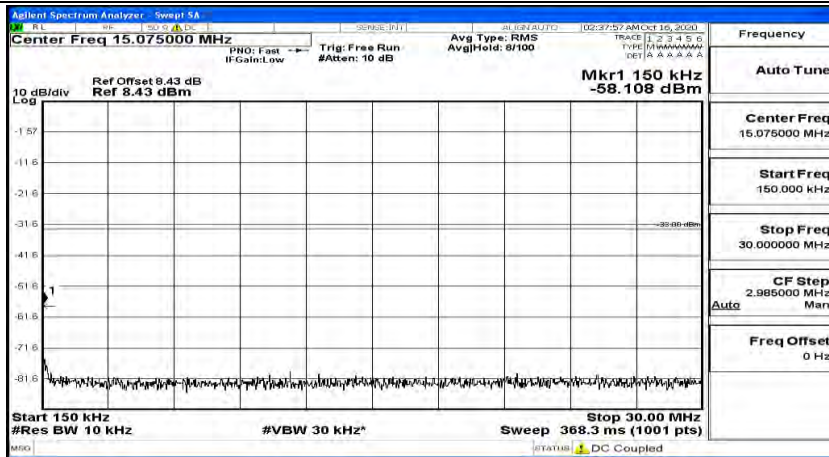

Channel Bandwidth: 15 MHz

(Channel Bandwidth:15 MHz)_LCH_QPSK_1RB#0

(Channel Bandwidth:15 MHz)_LCH_QPSK_1RB#37

(Channel Bandwidth:15 MHz)_LCH_QPSK_1RB#74

(Channel Bandwidth:15 MHz)_MCH_QPSK_1RB#0

(Channel Bandwidth:15 MHz)_MCH_QPSK_1RB#37