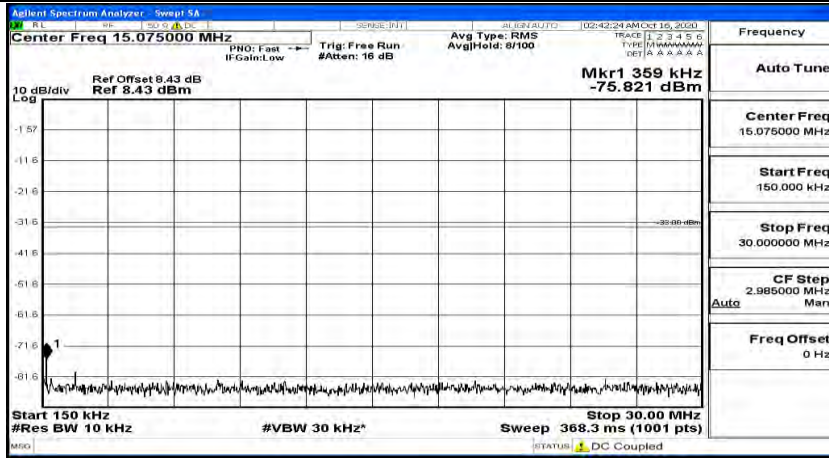

(Channel Bandwidth:20 MHz)_MCH_QPSK_1RB#49