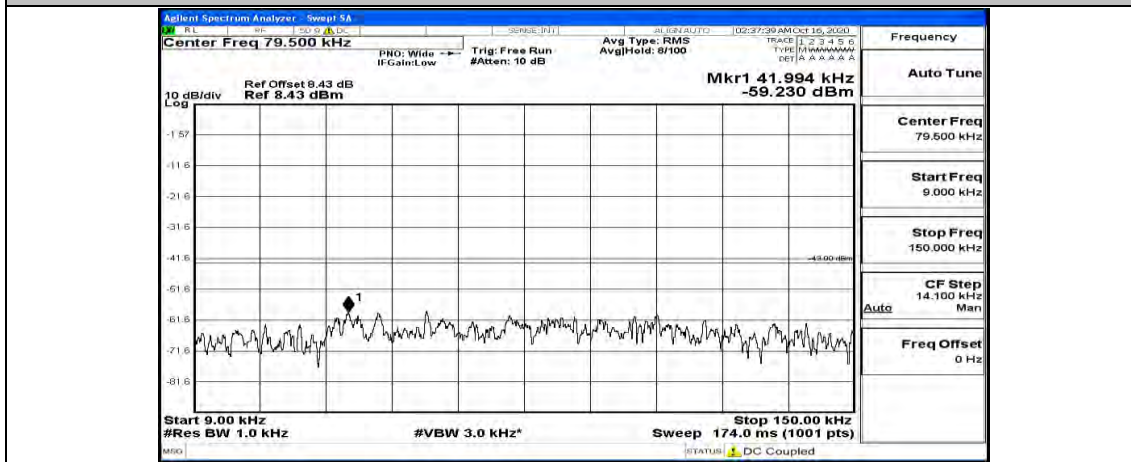

Channel Bandwidth: 15 MHz

(Channel Bandwidth:15 MHz)_LCH_QPSK_1RB#0

(Channel Bandwidth:15 MHz)_LCH_QPSK_1RB#37

(Channel Bandwidth:15 MHz)_LCH_QPSK_1RB#74

(Channel Bandwidth:15 MHz)_MCH_QPSK_1RB#0

(Channel Bandwidth:15 MHz)_MCH_QPSK_1RB#37