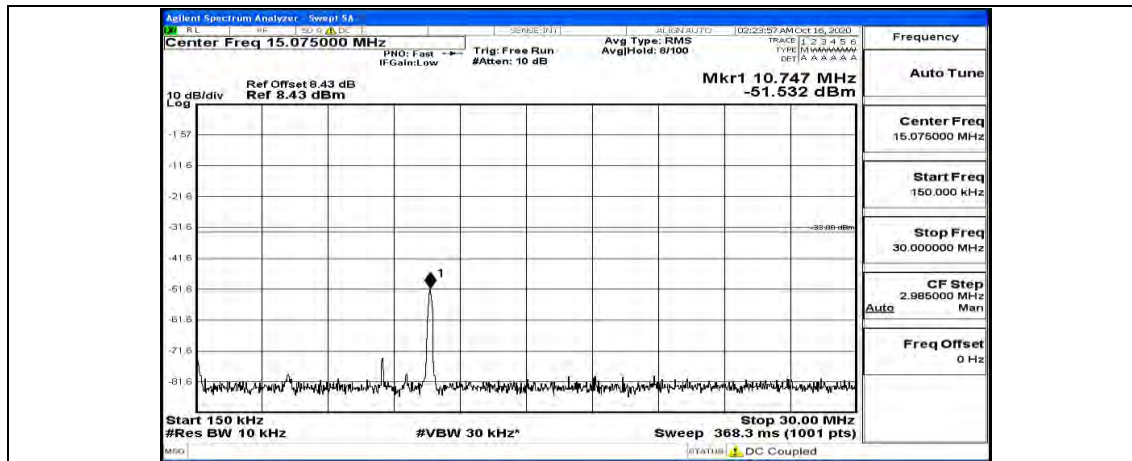

(Channel Bandwidth: 3 MHz)_HCH_16QAM_1RB#14

Channel Bandwidth: 5 MHz

(Channel Bandwidth: 5 MHz)_LCH_QPSK_1RB#0

(Channel Bandwidth: 5 MHz)_LCH_QPSK_1RB#12

(Channel Bandwidth: 5 MHz)_LCH_QPSK_1RB#24

(Channel Bandwidth: 5 MHz)_MCH_QPSK_1RB#0

(Channel Bandwidth: 5 MHz) MCH_QPSK_1RB#12

(Channel Bandwidth: 5 MHz) MCH_QPSK_1RB#24

(Channel Bandwidth: 5 MHz)_HCH_QPSK_1RB#0

(Channel Bandwidth: 5 MHz)_HCH_QPSK_1RB#12

(Channel Bandwidth: 5 MHz)_HCH_QPSK_1RB#24