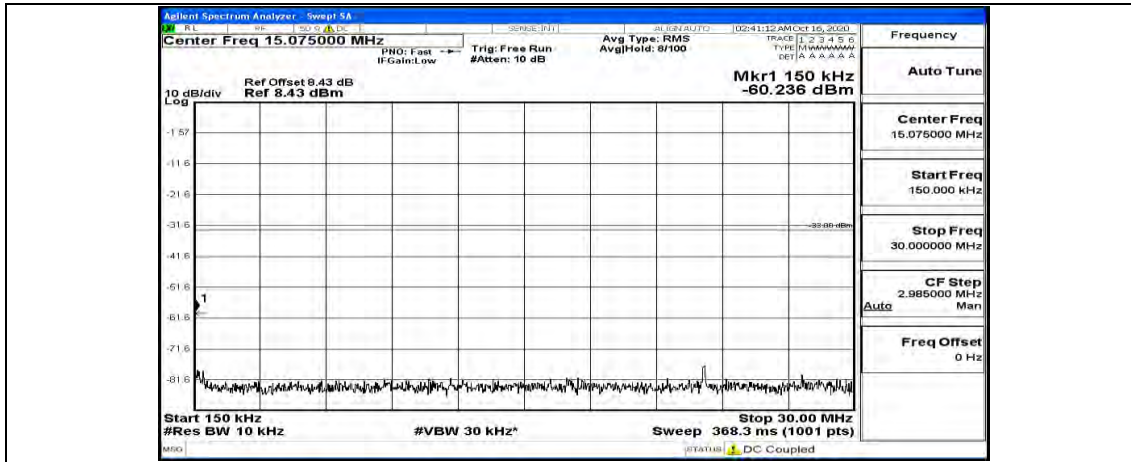

(Channel Bandwidth:15 MHz)_HCH_16QAM_1RB#37

(Channel Bandwidth:15 MHz)_HCH_16QAM_1RB#74

Channel Bandwidth: 20 MHz

(Channel Bandwidth:20 MHz)_LCH_QPSK_1RB#0

(Channel Bandwidth:20 MHz)_LCH_QPSK_1RB#49

(Channel Bandwidth:20 MHz)_LCH_QPSK_1RB#99