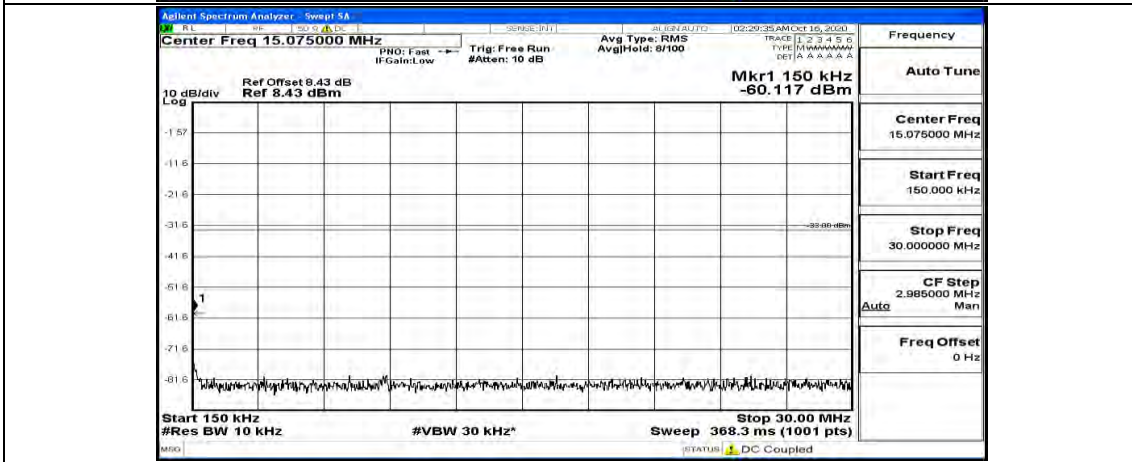

Channel Bandwidth: 10 MHz_MCH_QPSK_1RB#0

Channel Bandwidth: 10 MHz_MCH_QPSK_1RB#24

Channel Bandwidth: 10 MHz_MCH_QPSK_1RB#49

Channel Bandwidth: 10 MHz_HCH_QPSK_1RB#0

Channel Bandwidth: 10 MHz_HCH_QPSK_1RB#24