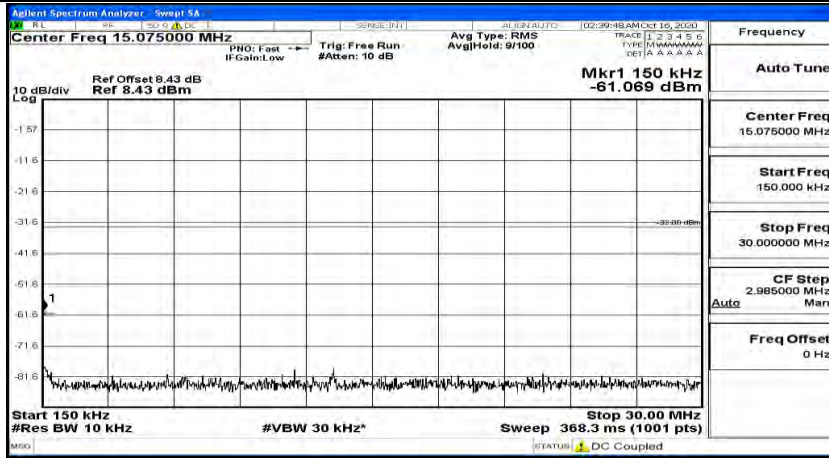

(Channel Bandwidth:15 MHz)_MCH_16QAM_1RB#74

Frequency
Auto Tune
Center Freq 79.500 kHz
Start Freq 9.000 kHz
Stop Freq 150.000 kHz
CF Step 14.100 kHz Man
Freq Offset 0 Hz

(Channel Bandwidth:15 MHz)_HCH_16QAM_1RB#0