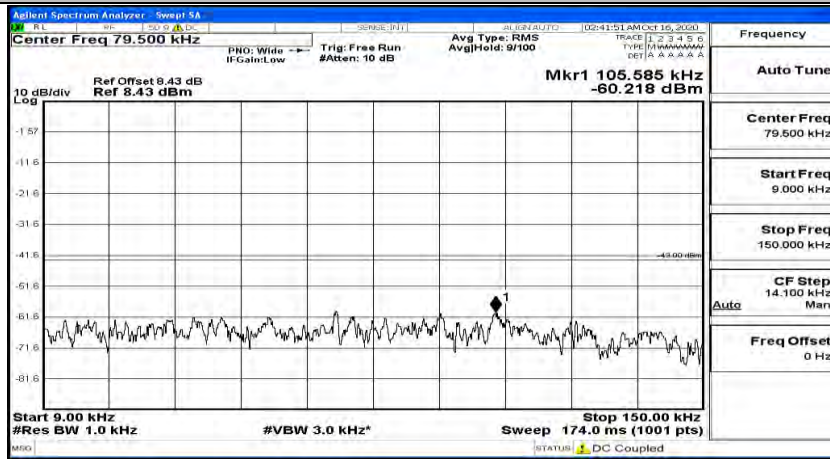

(Channel Bandwidth:20 MHz)_HCH_QPSK_1RB#99

(Channel Bandwidth:20 MHz)_LCH_16QAM_1RB#0

(Channel Bandwidth:20 MHz) LCH_16QAM_1RB#49

(Channel Bandwidth:20 MHz) LCH_16QAM_1RB#99

(Channel Bandwidth:20 MHz)_MCH_16QAM_1RB#0