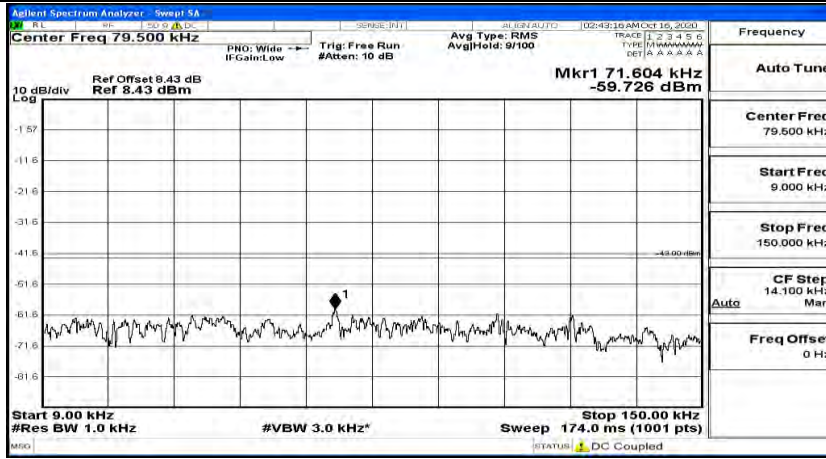

(Channel Bandwidth:20 MHz)_MCH_16QAM_1RB#99