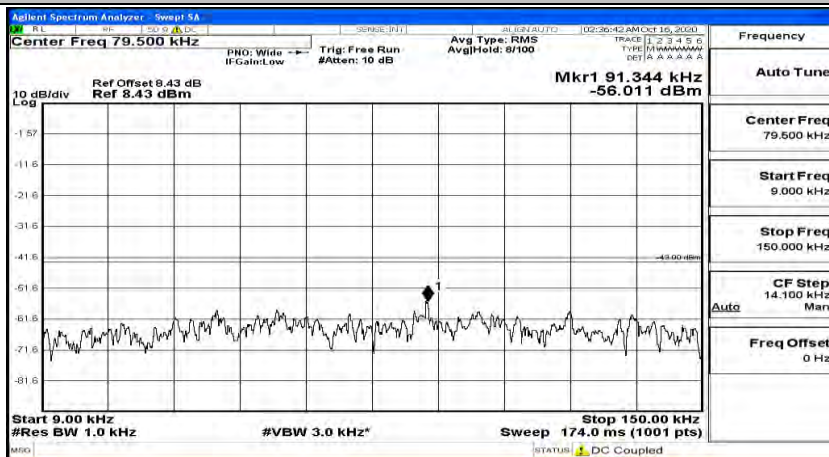

Channel Bandwidth: 15 MHz

(Channel Bandwidth:15 MHz)_LCH_QPSK_1RB#0

(Channel Bandwidth:15 MHz)_LCH_QPSK_1RB#37

(Channel Bandwidth:15 MHz)_LCH_QPSK_1RB#74

(Channel Bandwidth:15 MHz)_MCH_QPSK_1RB#0

(Channel Bandwidth:15 MHz)_MCH_QPSK_1RB#37