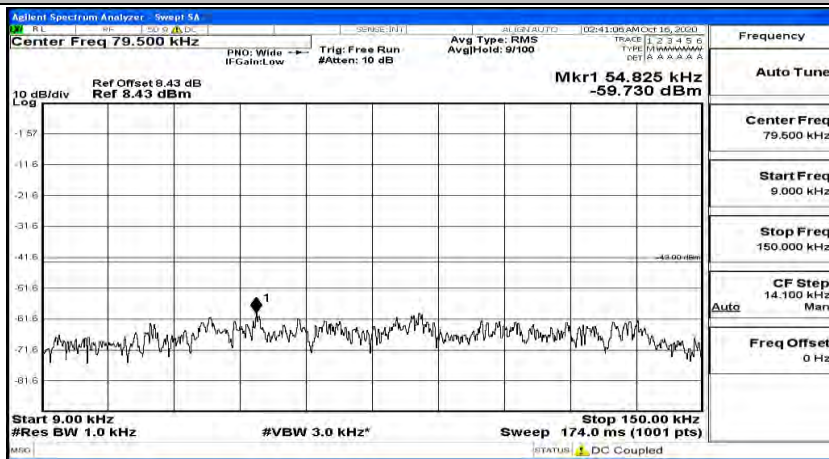

(Channel Bandwidth:15 MHz)_HCH_16QAM_1RB#37

(Channel Bandwidth:15 MHz)_HCH_16QAM_1RB#74

Channel Bandwidth: 20 MHz

(Channel Bandwidth:20 MHz)_LCH_QPSK_1RB#0

(Channel Bandwidth:20 MHz)_LCH_QPSK_1RB#49

(Channel Bandwidth:20 MHz)_LCH_QPSK_1RB#99