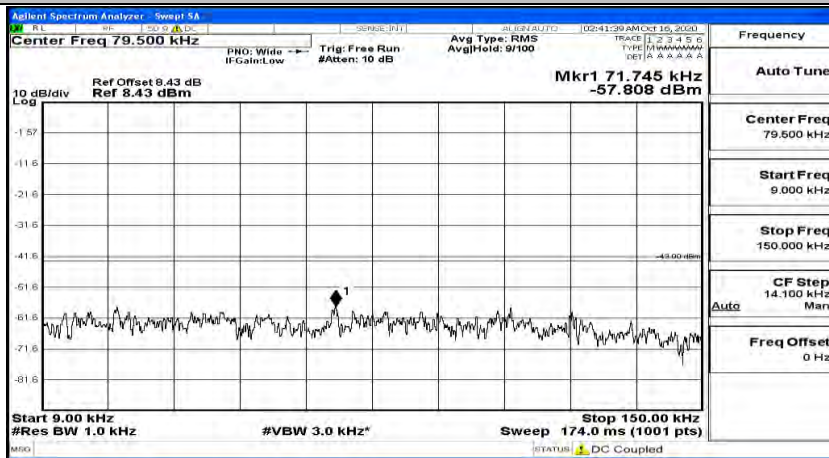

(Channel Bandwidth:20 MHz)_HCH_QPSK_1RB#99

(Channel Bandwidth:20 MHz)_LCH_16QAM_1RB#0

(Channel Bandwidth:20 MHz) LCH_16QAM_1RB#49

(Channel Bandwidth:20 MHz) LCH_16QAM_1RB#99

(Channel Bandwidth:20 MHz)_MCH_16QAM_1RB#0