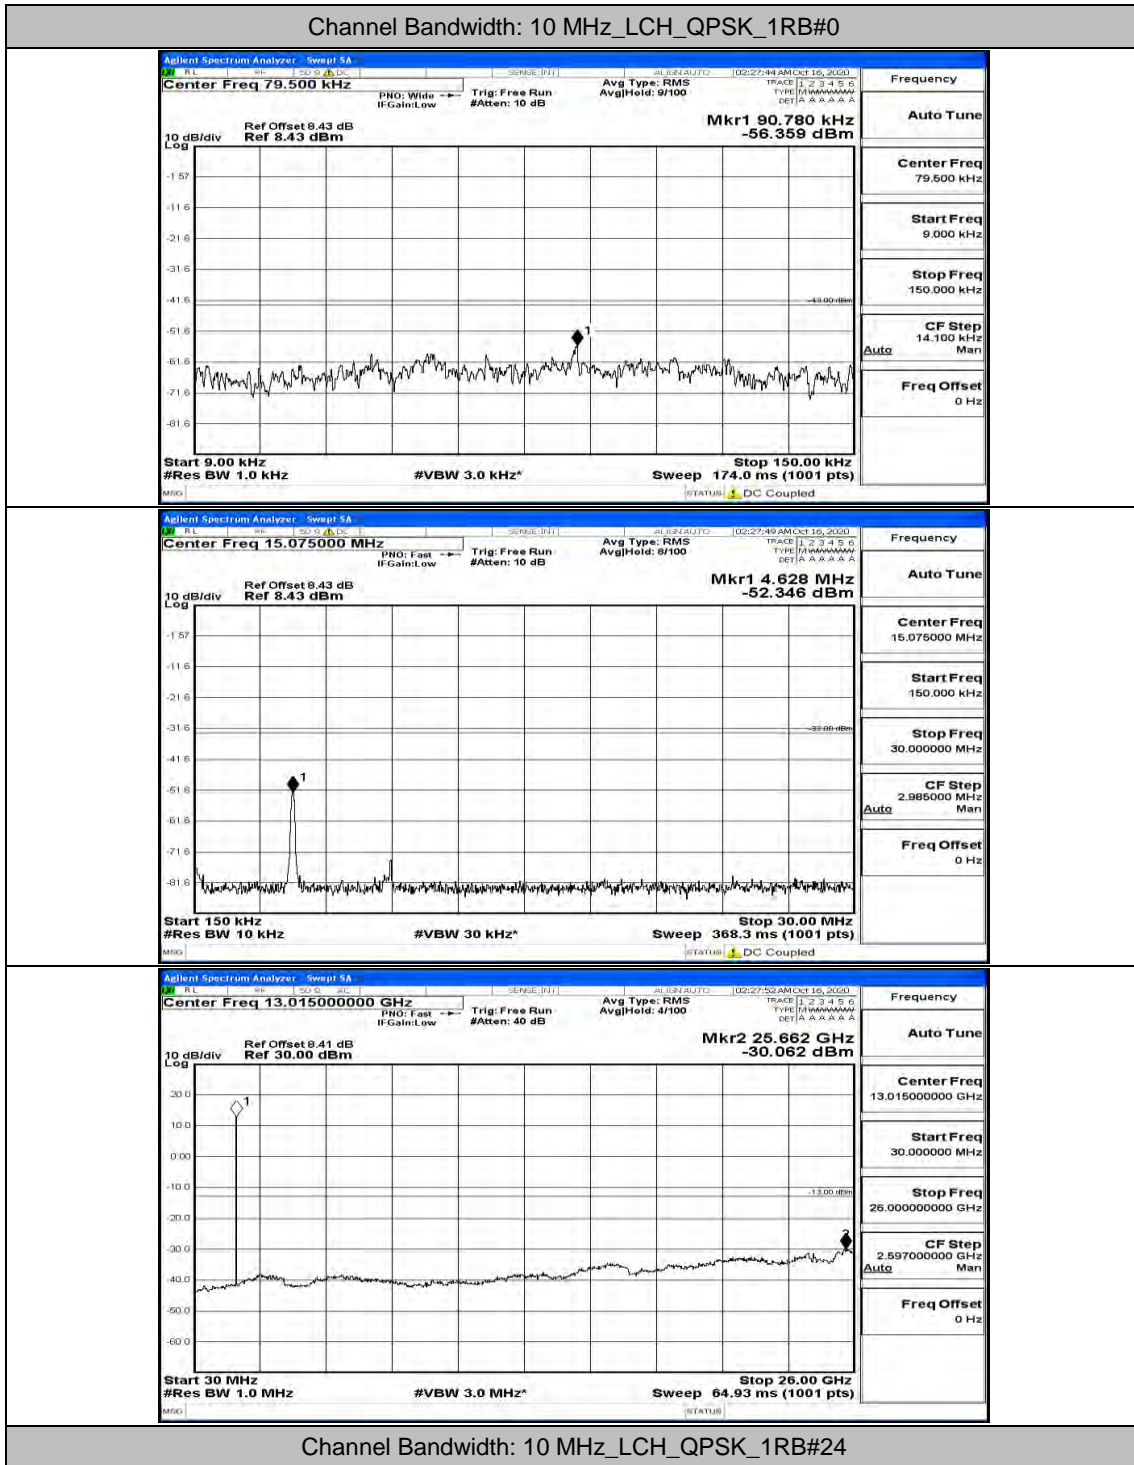

(Channel Bandwidth: 5 MHz)_MCH_16QAM_1RB#24

(Channel Bandwidth: 5 MHz)_HCH_16QAM_1RB#0

(Channel Bandwidth: 5 MHz)_HCH_16QAM_1RB#12

(Channel Bandwidth: 5 MHz)_HCH_16QAM_1RB#24

Channel Bandwidth: 10 MHz

Channel Bandwidth: 10 MHz_LCH_QPSK_1RB#49