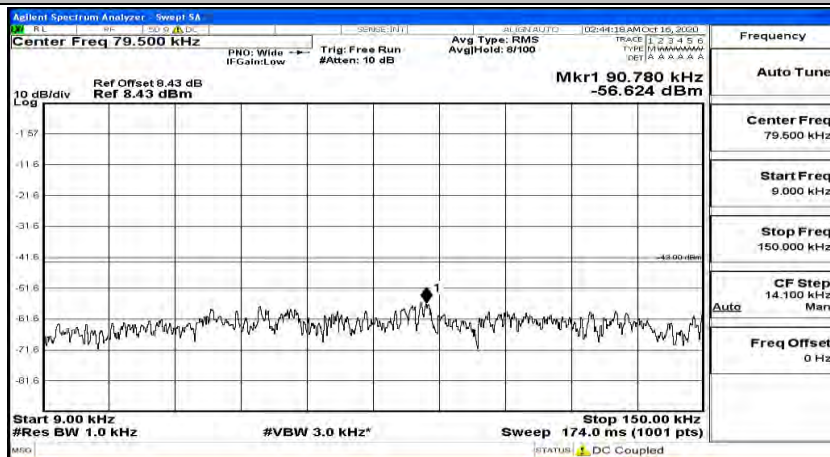

(Channel Bandwidth:20 MHz)_HCH_QPSK_1RB#99