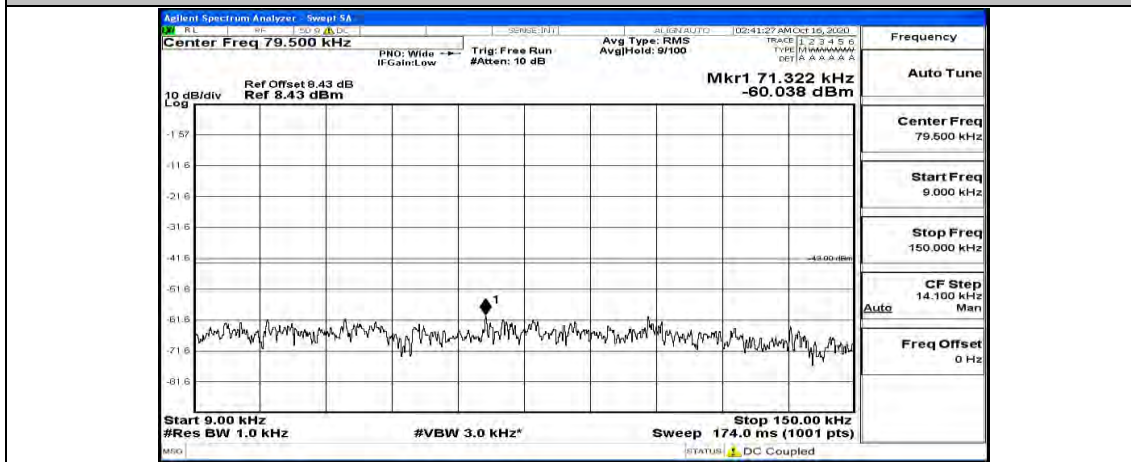

(Channel Bandwidth:20 MHz)_LCH_16QAM_1RB#0