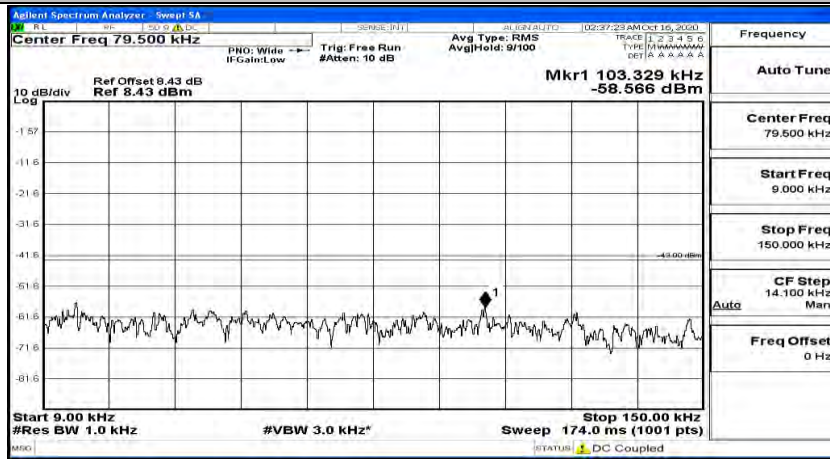

(Channel Bandwidth:15 MHz) LCH_16QAM_1RB#37

(Channel Bandwidth:15 MHz) LCH_16QAM_1RB#74

(Channel Bandwidth:15 MHz)_MCH_16QAM_1RB#0

(Channel Bandwidth:15 MHz)_MCH_16QAM_1RB#37

Frequency
Auto Tune
Center Freq 79.500 kHz
Start Freq 9.000 kHz
Stop Freq 150.000 kHz
CF Step 14.100 kHz Man
Freq Offset 0 Hz