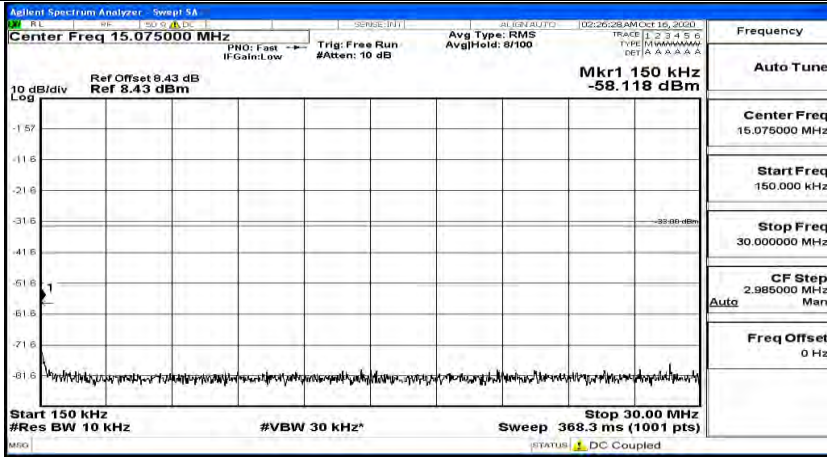

(Channel Bandwidth: 5 MHz) MCH_QPSK_1RB#12

(Channel Bandwidth: 5 MHz) MCH_QPSK_1RB#24

(Channel Bandwidth: 5 MHz)_HCH_QPSK_1RB#0

(Channel Bandwidth: 5 MHz)_HCH_QPSK_1RB#12

(Channel Bandwidth: 5 MHz)_HCH_QPSK_1RB#24