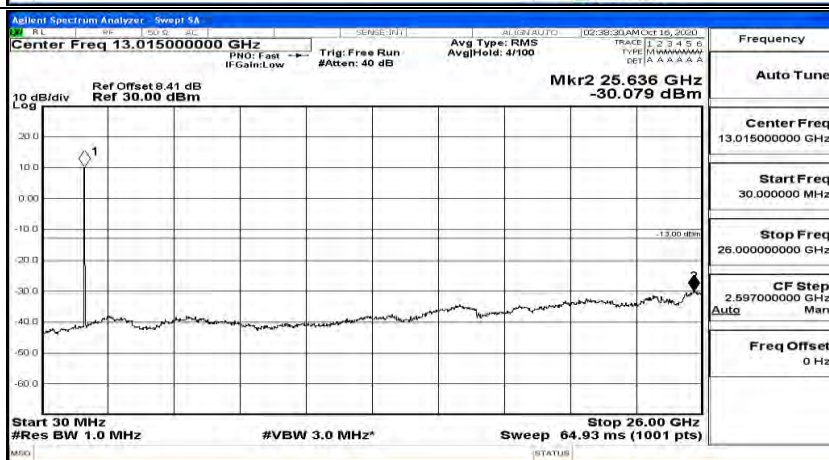

(Channel Bandwidth:15 MHz) LCH_16QAM_1RB#37

(Channel Bandwidth:15 MHz) LCH_16QAM_1RB#74

(Channel Bandwidth:15 MHz)_MCH_16QAM_1RB#0

(Channel Bandwidth:15 MHz)_MCH_16QAM_1RB#37

Frequency
Auto Tune
Center Freq 79.500 kHz
Start Freq 9.000 kHz
Stop Freq 150.000 kHz
CF Step 14.100 kHz Man
Freq Offset 0 Hz

Frequency
Auto Tune
Center Freq 15.075000 MHz
Start Freq 150.000 kHz
Stop Freq 30.000000 MHz
CF Step 2.985000 MHz Man
Freq Offset 0 Hz

Frequency
Auto Tune
Center Freq 13.015000000 GHz
Start Freq 30.000000 MHz
Stop Freq 26.00000000 GHz
CF Step 2.597000000 GHz Man
Freq Offset 0 Hz