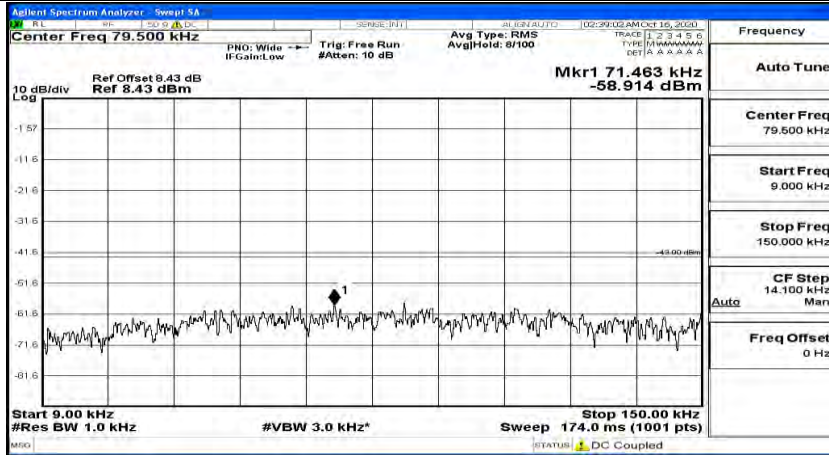

(Channel Bandwidth:15 MHz)_HCH_QPSK_1RB#0

(Channel Bandwidth:15 MHz)_HCH_QPSK_1RB#37