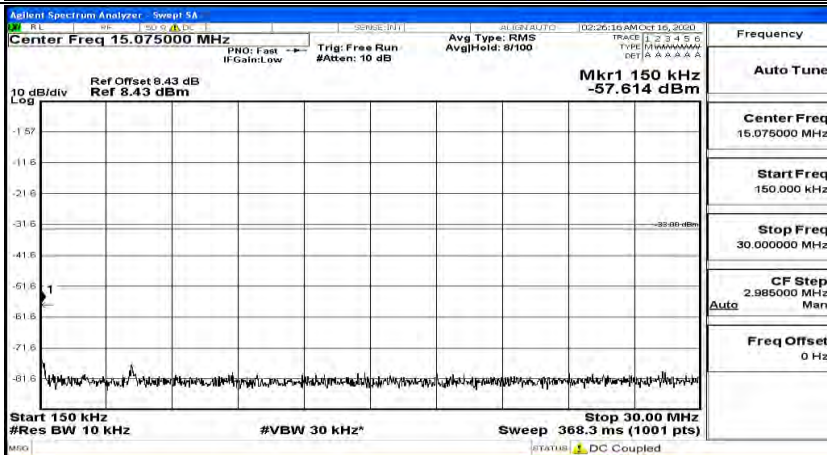

(Channel Bandwidth: 5 MHz) MCH_QPSK_1RB#12

(Channel Bandwidth: 5 MHz) MCH_QPSK_1RB#24

(Channel Bandwidth: 5 MHz)_HCH_QPSK_1RB#0

(Channel Bandwidth: 5 MHz)_HCH_QPSK_1RB#12

(Channel Bandwidth: 5 MHz)_HCH_QPSK_1RB#24