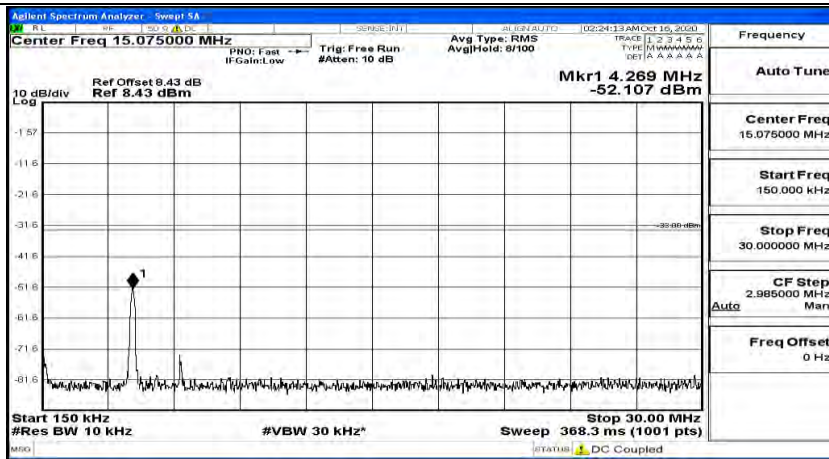

(Channel Bandwidth: 5 MHz)_LCH_16QAM_1RB#12