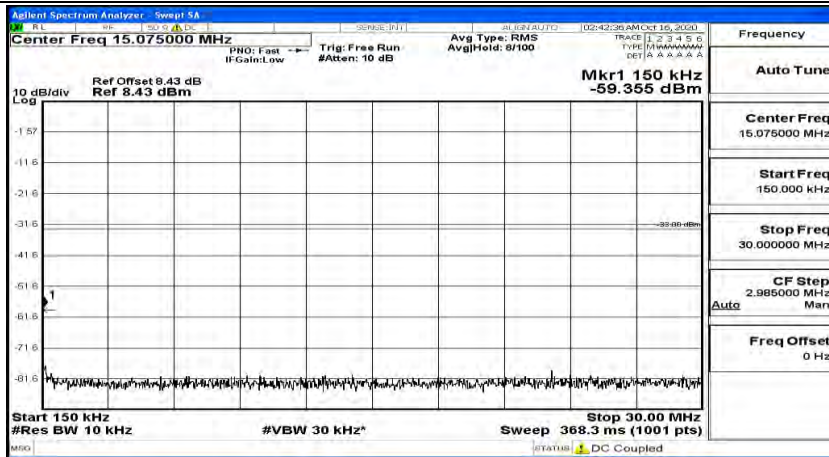

(Channel Bandwidth:20 MHz)_MCH_QPSK_1RB#49