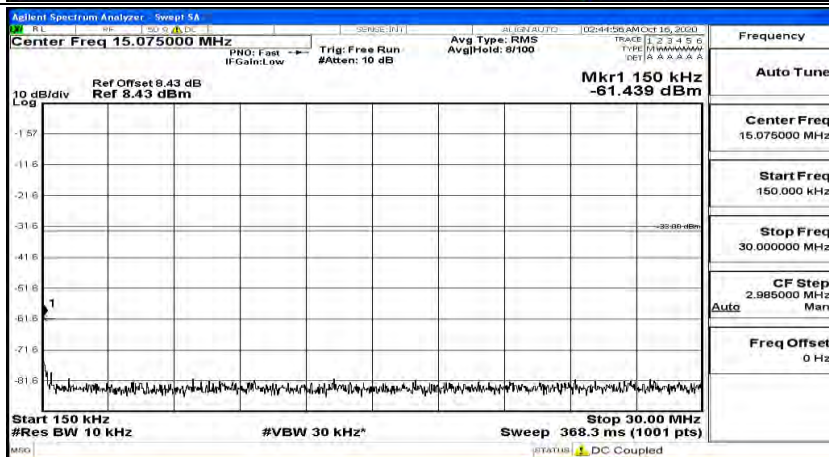

(Channel Bandwidth:20 MHz)_MCH_16QAM_1RB#49

(Channel Bandwidth:20 MHz)_MCH_16QAM_1RB#99

(Channel Bandwidth:20 MHz)_HCH_16QAM_1RB#0

(Channel Bandwidth:20 MHz)_HCH_16QAM_1RB#49

(Channel Bandwidth:20 MHz)_HCH_16QAM_1RB#99