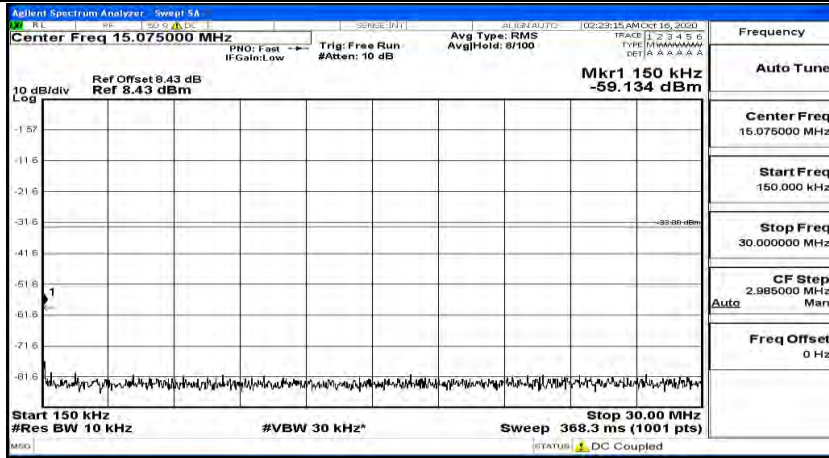

(Channel Bandwidth: 3 MHz)_HCH_16QAM_1RB#14

Channel Bandwidth: 5 MHz

(Channel Bandwidth: 5 MHz)_LCH_QPSK_1RB#0

(Channel Bandwidth: 5 MHz)_LCH_QPSK_1RB#12

(Channel Bandwidth: 5 MHz)_LCH_QPSK_1RB#24

(Channel Bandwidth: 5 MHz)_MCH_QPSK_1RB#0

(Channel Bandwidth: 5 MHz) MCH_QPSK_1RB#12

(Channel Bandwidth: 5 MHz) MCH_QPSK_1RB#24

(Channel Bandwidth: 5 MHz)_HCH_QPSK_1RB#0

(Channel Bandwidth: 5 MHz)_HCH_QPSK_1RB#12

(Channel Bandwidth: 5 MHz)_HCH_QPSK_1RB#24