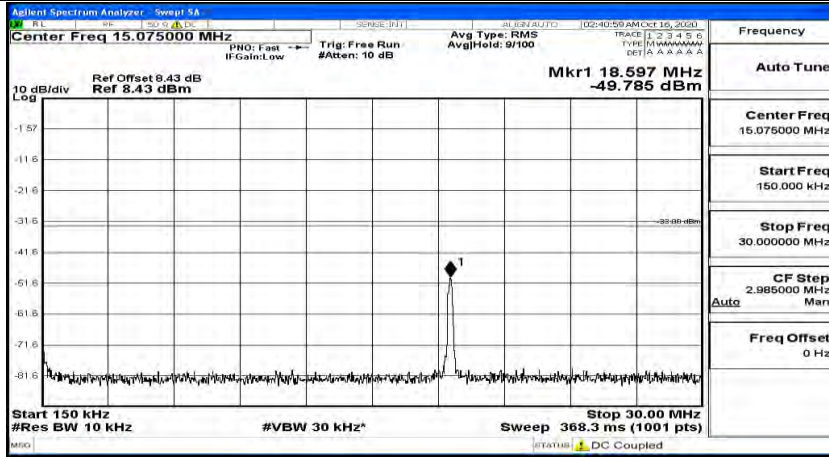

(Channel Bandwidth:20 MHz)_LCH_QPSK_1RB#99