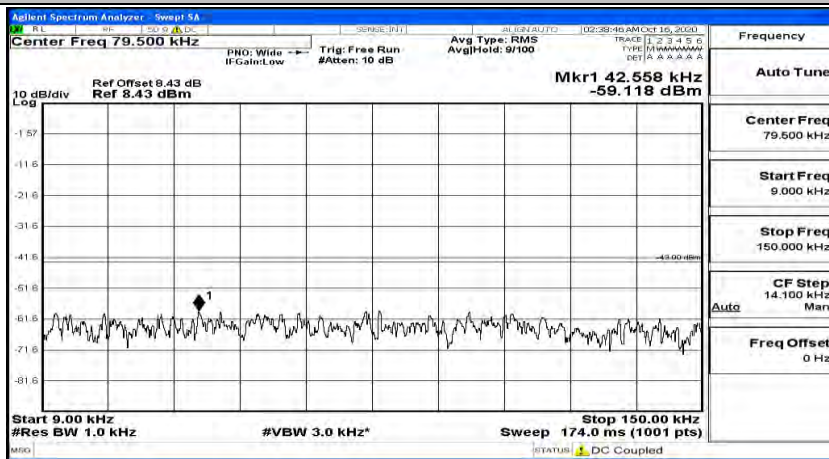

Frequency
Auto Tune
Center Freq 79.500 kHz
Start Freq 9.000 kHz
Stop Freq 150.000 kHz
CF Step 14.100 kHz Man
Freq Offset 0 Hz