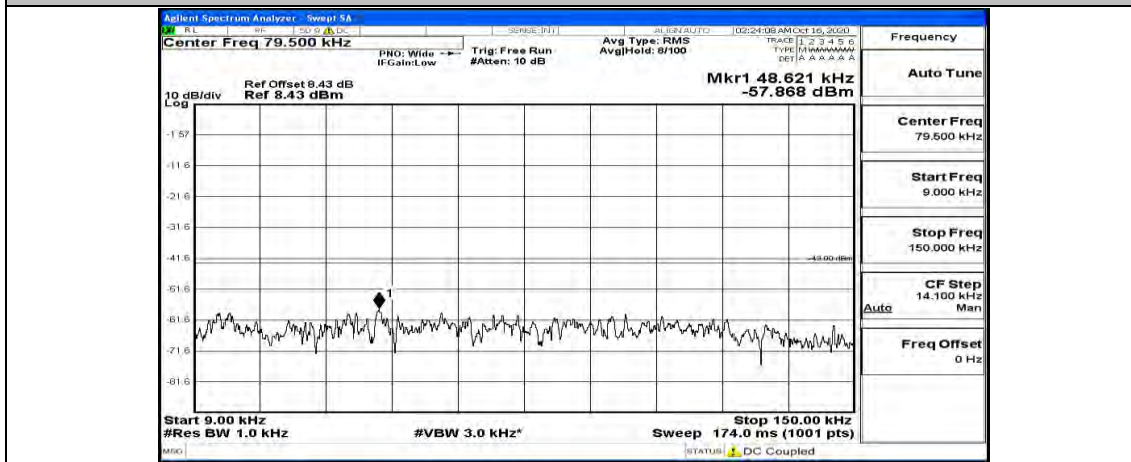

(Channel Bandwidth: 5 MHz)_LCH_16QAM_1RB#0