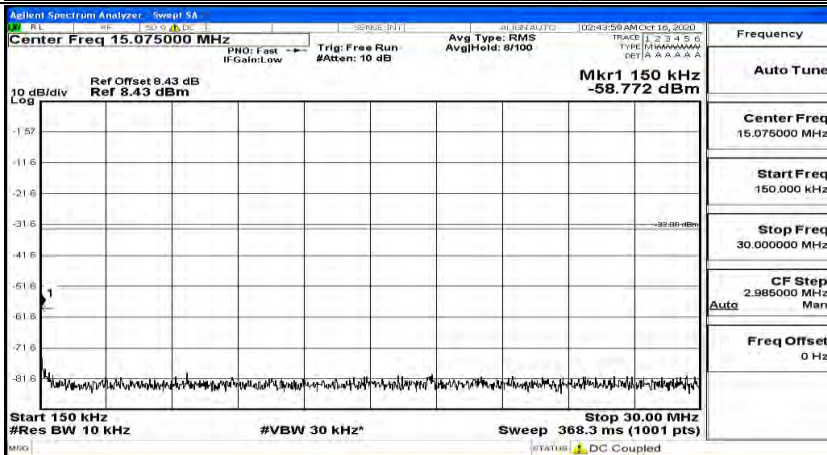

(Channel Bandwidth:20 MHz)_MCH_QPSK_1RB#0

(Channel Bandwidth:20 MHz)_MCH_QPSK_1RB#49

(Channel Bandwidth:20 MHz)_MCH_QPSK_1RB#99

(Channel Bandwidth:20 MHz)_HCH_QPSK_1RB#0

(Channel Bandwidth:20 MHz)_HCH_QPSK_1RB#49