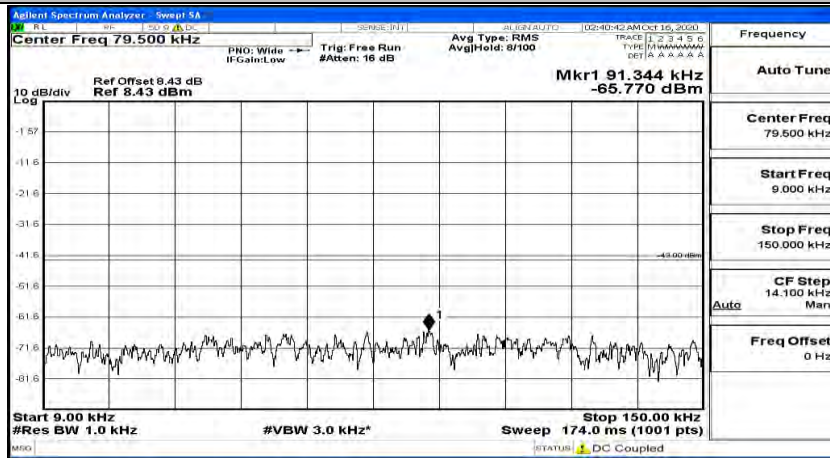

Channel Bandwidth: 20 MHz

(Channel Bandwidth:20 MHz)_LCH_QPSK_1RB#0