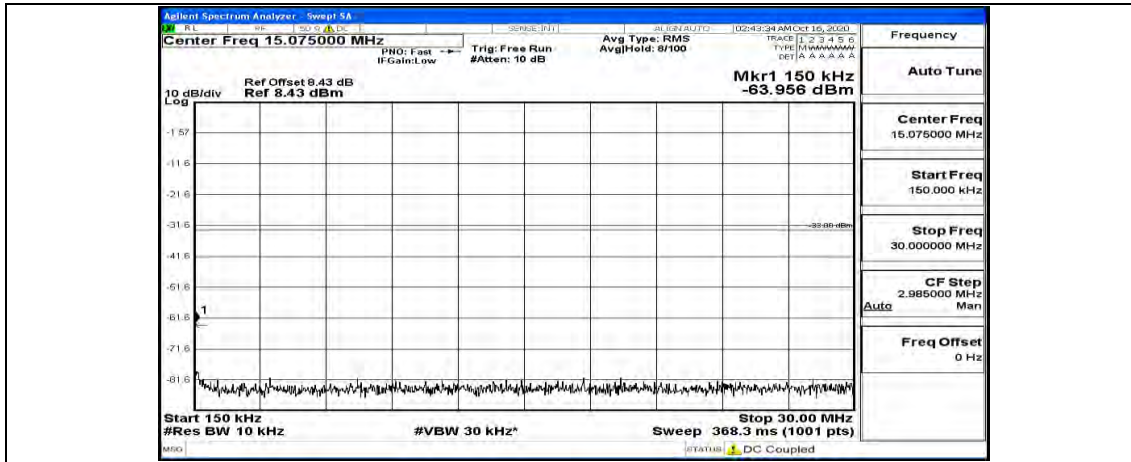

(Channel Bandwidth:20 MHz)_HCH_16QAM_1RB#0