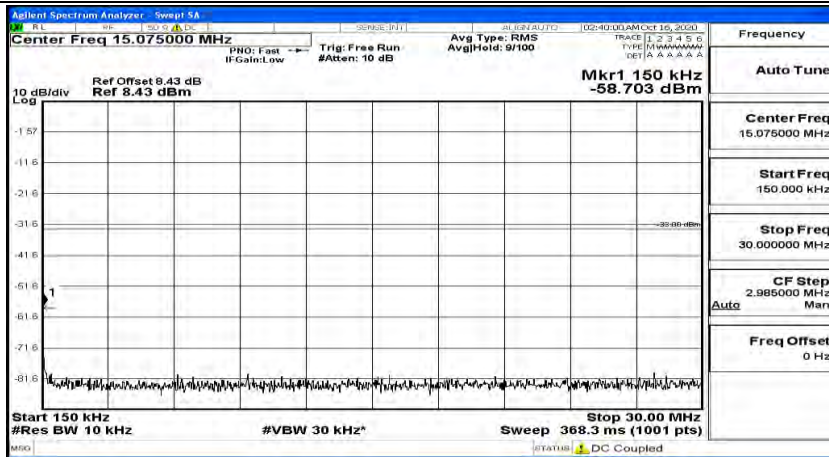

(Channel Bandwidth:15 MHz)_HCH_16QAM_1RB#37