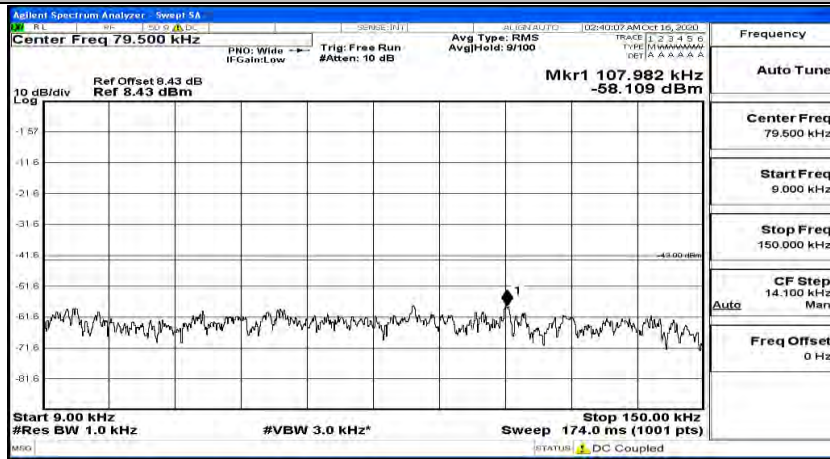

(Channel Bandwidth:15 MHz)_HCH_16QAM_1RB#74