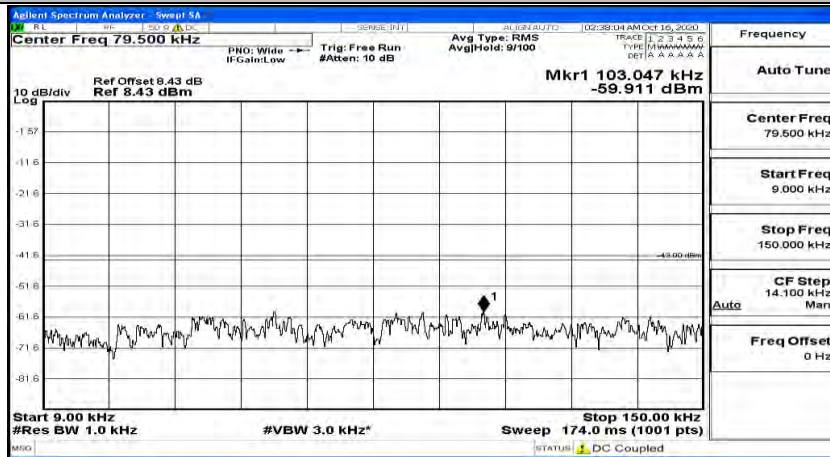

(Channel Bandwidth:15 MHz)_MCH_QPSK_1RB#74