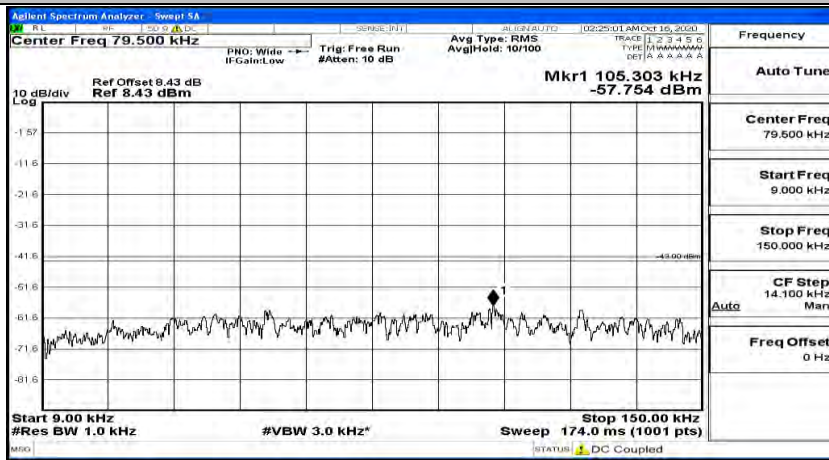

(Channel Bandwidth: 5 MHz) MCH_QPSK_1RB#12