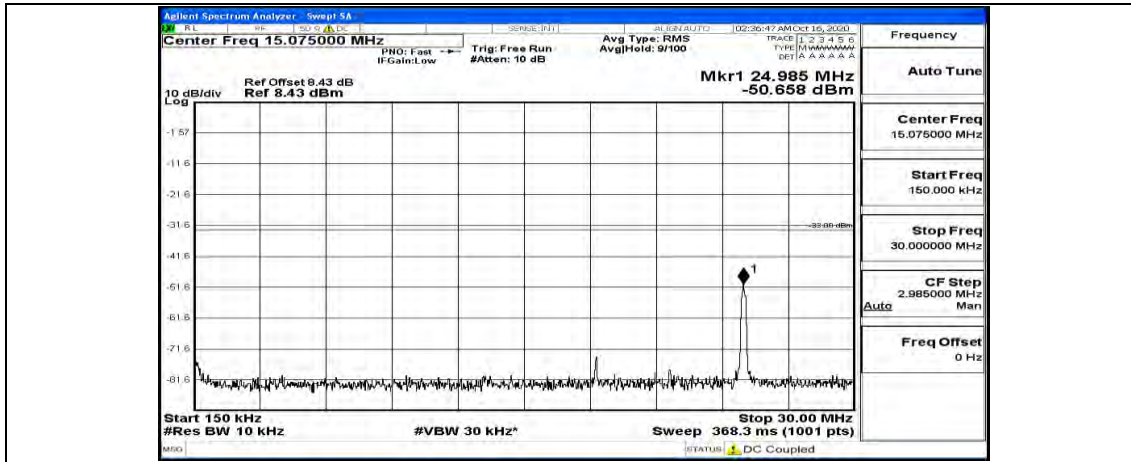

Channel Bandwidth: 15 MHz

(Channel Bandwidth:15 MHz)_LCH_QPSK_1RB#0

(Channel Bandwidth:15 MHz)_LCH_QPSK_1RB#37

(Channel Bandwidth:15 MHz)_LCH_QPSK_1RB#74

(Channel Bandwidth:15 MHz)_MCH_QPSK_1RB#0

(Channel Bandwidth:15 MHz)_MCH_QPSK_1RB#37