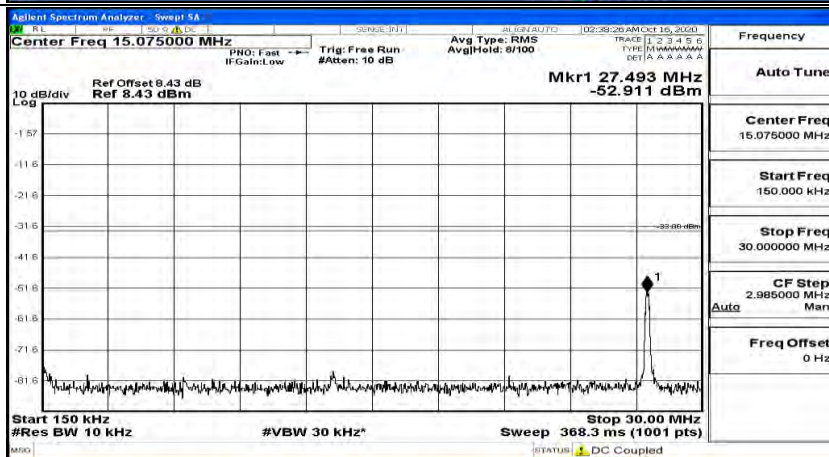

(Channel Bandwidth:15 MHz) LCH_16QAM_1RB#37

(Channel Bandwidth:15 MHz) LCH_16QAM_1RB#74

(Channel Bandwidth:15 MHz)_MCH_16QAM_1RB#0

(Channel Bandwidth:15 MHz)_MCH_16QAM_1RB#37

Frequency
Auto Tune
Center Freq 79.500 kHz
Start Freq 9.000 kHz
Stop Freq 150.000 kHz
CF Step 14.100 kHz Man
Freq Offset 0 Hz