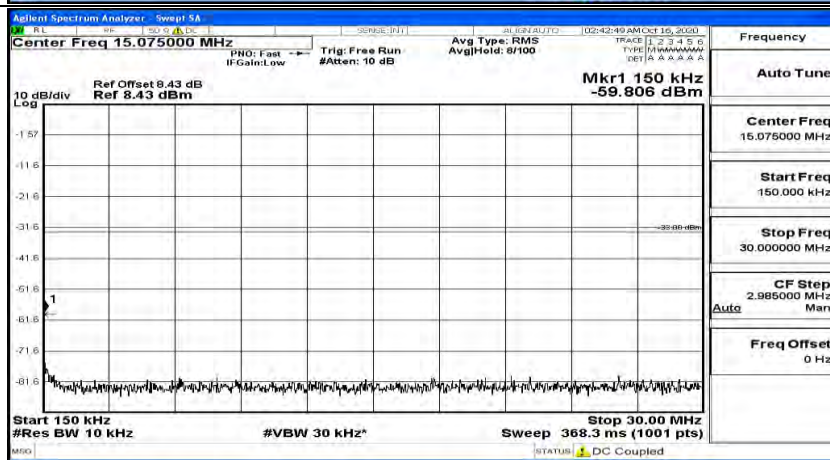

(Channel Bandwidth:20 MHz)_MCH_QPSK_1RB#0

(Channel Bandwidth:20 MHz)_MCH_QPSK_1RB#49

(Channel Bandwidth:20 MHz)_MCH_QPSK_1RB#99

(Channel Bandwidth:20 MHz)_HCH_QPSK_1RB#0

(Channel Bandwidth:20 MHz)_HCH_QPSK_1RB#49