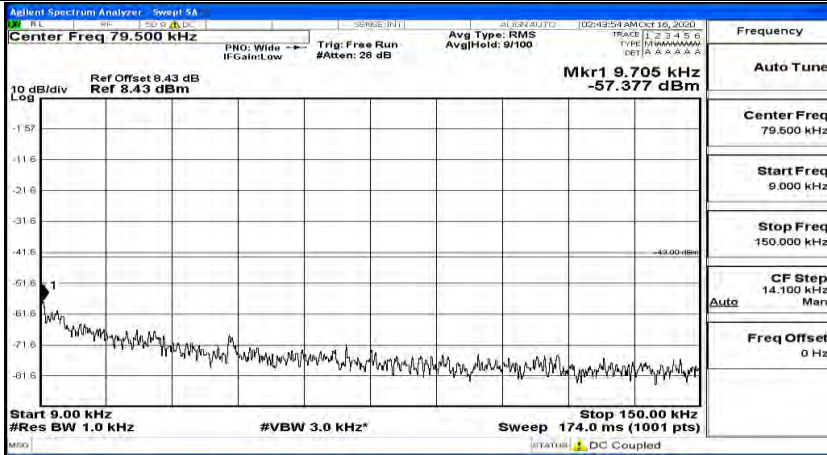

(Channel Bandwidth:20 MHz)_MCH_QPSK_1RB#0

(Channel Bandwidth:20 MHz)_MCH_QPSK_1RB#49

(Channel Bandwidth:20 MHz)_MCH_QPSK_1RB#99

(Channel Bandwidth:20 MHz)_HCH_QPSK_1RB#0

(Channel Bandwidth:20 MHz)_HCH_QPSK_1RB#49