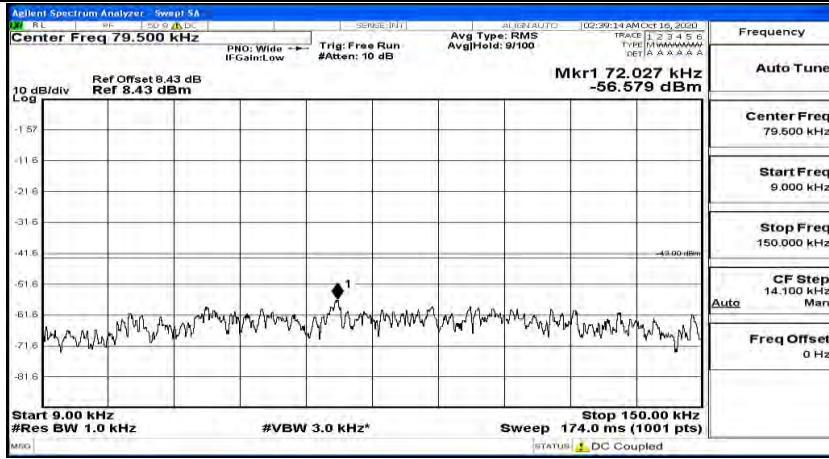

(Channel Bandwidth:15 MHz)_HCH_QPSK_1RB#74