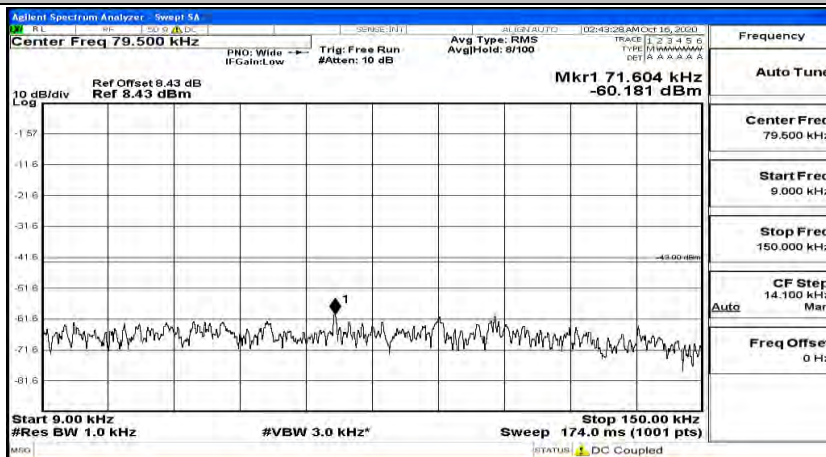

(Channel Bandwidth:20 MHz)_MCH_16QAM_1RB#99