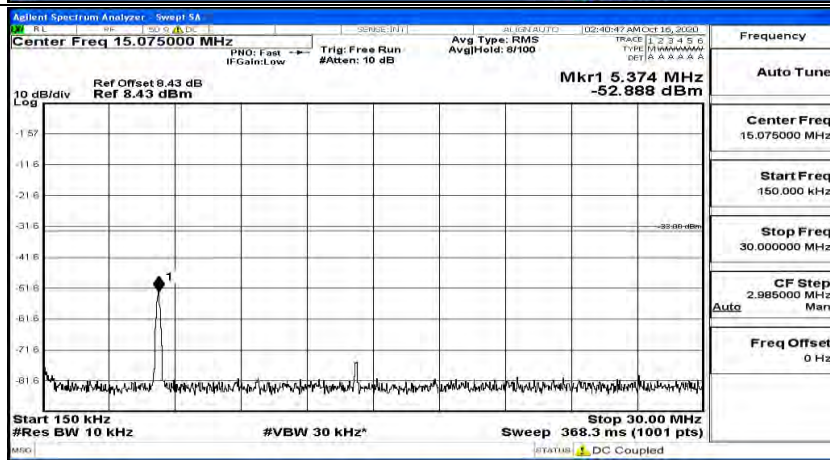

Channel Bandwidth: 20 MHz

(Channel Bandwidth:20 MHz)_LCH_QPSK_1RB#0