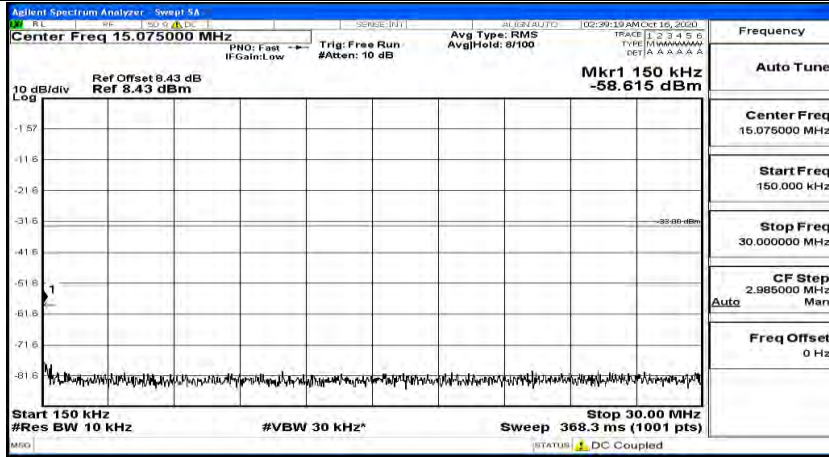

(Channel Bandwidth:15 MHz)_HCH_QPSK_1RB#74