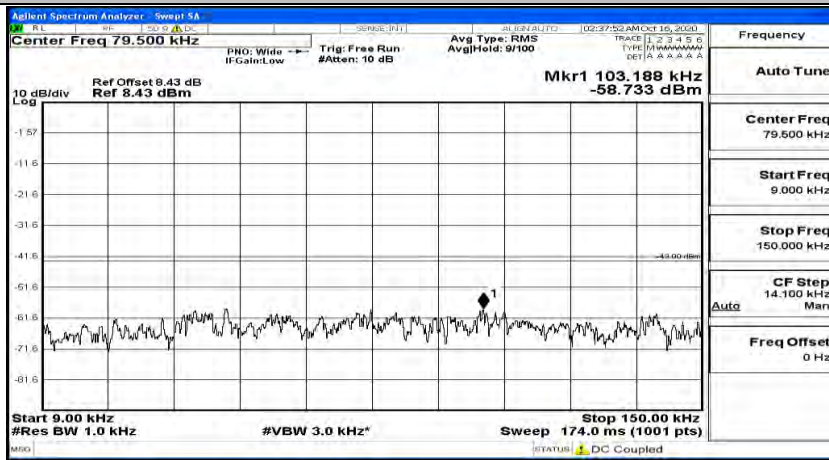

Channel Bandwidth: 15 MHz

(Channel Bandwidth:15 MHz)_LCH_QPSK_1RB#0

(Channel Bandwidth:15 MHz)_LCH_QPSK_1RB#37

(Channel Bandwidth:15 MHz)_LCH_QPSK_1RB#74

(Channel Bandwidth:15 MHz)_MCH_QPSK_1RB#0

(Channel Bandwidth:15 MHz)_MCH_QPSK_1RB#37