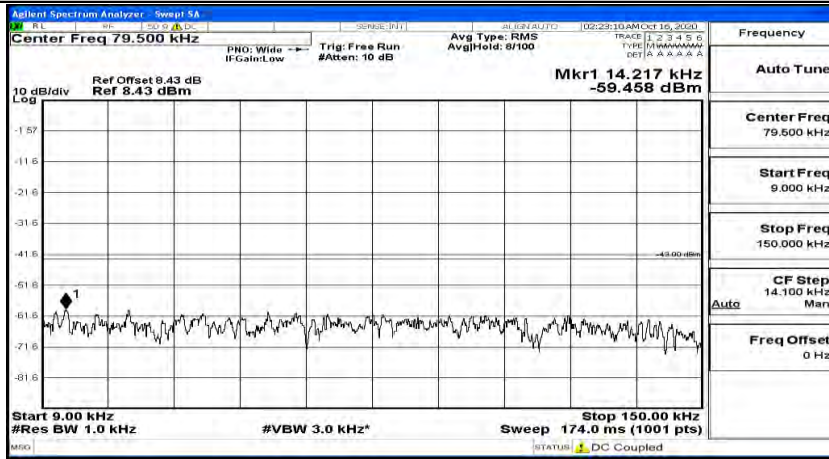

(Channel Bandwidth: 3 MHz)_HCH_16QAM_1RB#14

Channel Bandwidth: 5 MHz

(Channel Bandwidth: 5 MHz)_LCH_QPSK_1RB#0

(Channel Bandwidth: 5 MHz)_LCH_QPSK_1RB#12

(Channel Bandwidth: 5 MHz)_LCH_QPSK_1RB#24

(Channel Bandwidth: 5 MHz)_MCH_QPSK_1RB#0