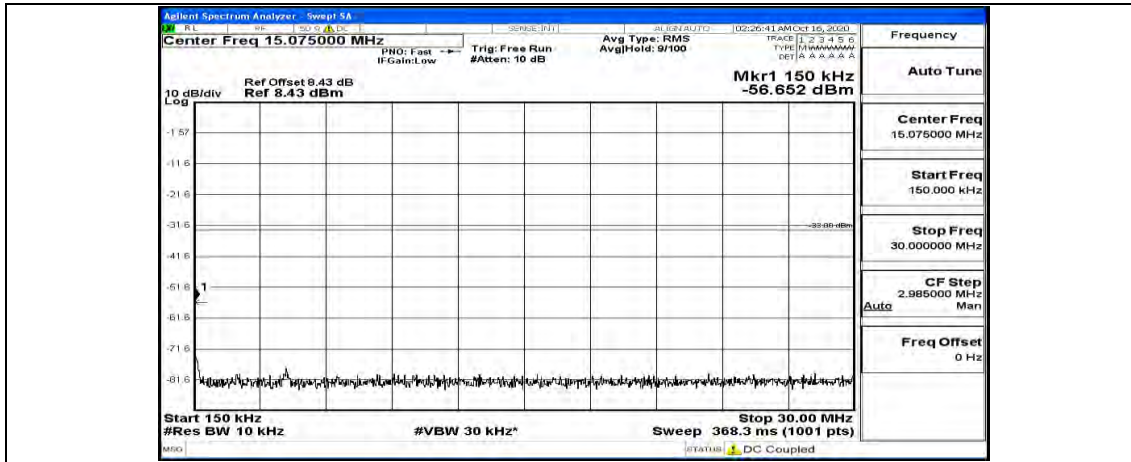

(Channel Bandwidth: 5 MHz) MCH_QPSK_1RB#12

(Channel Bandwidth: 5 MHz) MCH_QPSK_1RB#24

(Channel Bandwidth: 5 MHz)_HCH_QPSK_1RB#0

(Channel Bandwidth: 5 MHz)_HCH_QPSK_1RB#12

(Channel Bandwidth: 5 MHz)_HCH_QPSK_1RB#24

(Channel Bandwidth: 5 MHz)_LCH_16QAM_1RB#0

(Channel Bandwidth: 5 MHz)_LCH_16QAM_1RB#12

(Channel Bandwidth: 5 MHz) LCH_16QAM_1RB#24

(Channel Bandwidth: 5 MHz)_MCH_16QAM_1RB#0

(Channel Bandwidth: 5 MHz)_MCH_16QAM_1RB#12