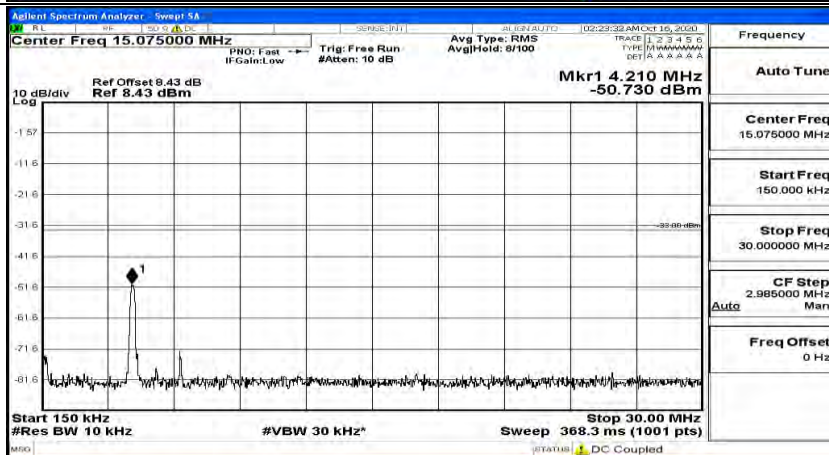

(Channel Bandwidth: 3 MHz)_HCH_16QAM_1RB#14

Channel Bandwidth: 5 MHz

(Channel Bandwidth: 5 MHz)_LCH_QPSK_1RB#0

(Channel Bandwidth: 5 MHz)_LCH_QPSK_1RB#12

(Channel Bandwidth: 5 MHz)_LCH_QPSK_1RB#24

(Channel Bandwidth: 5 MHz)_MCH_QPSK_1RB#0