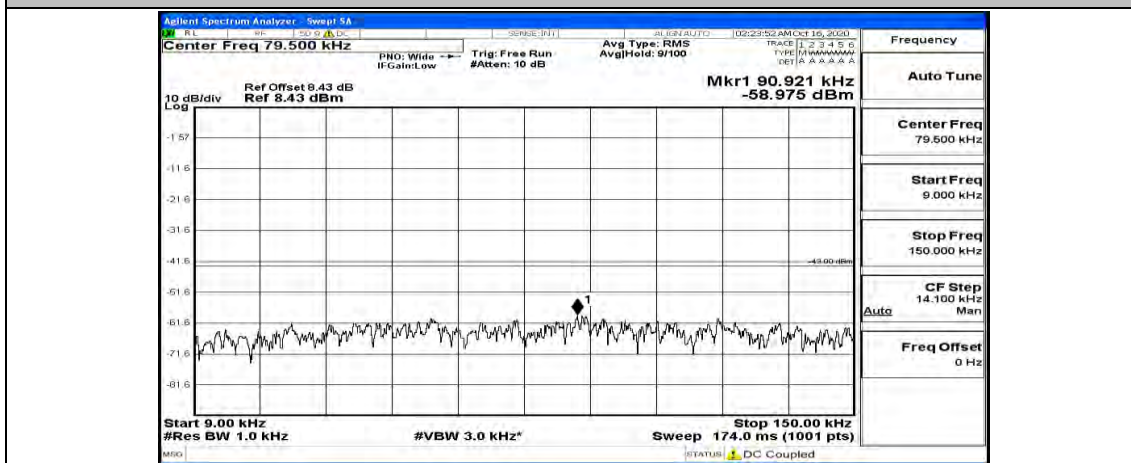

(Channel Bandwidth: 3 MHz)_HCH_16QAM_1RB#14

Channel Bandwidth: 5 MHz

(Channel Bandwidth: 5 MHz)_LCH_QPSK_1RB#0

(Channel Bandwidth: 5 MHz)_LCH_QPSK_1RB#12

(Channel Bandwidth: 5 MHz)_LCH_QPSK_1RB#24

(Channel Bandwidth: 5 MHz)_MCH_QPSK_1RB#0