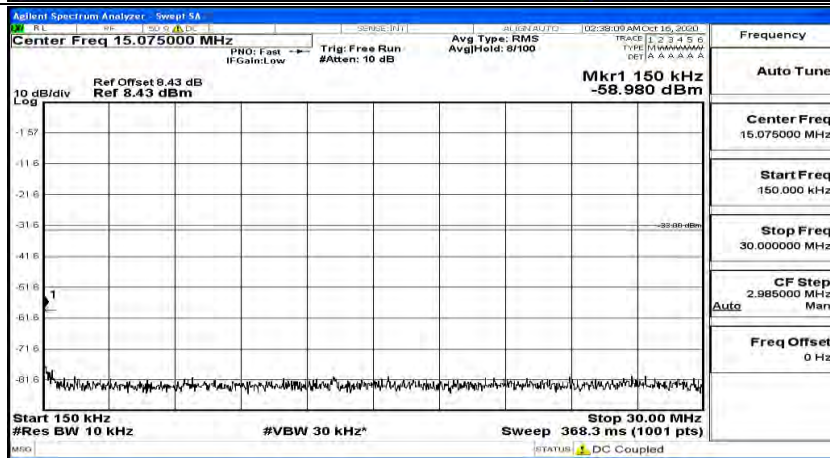

(Channel Bandwidth:15 MHz)_MCH_QPSK_1RB#74