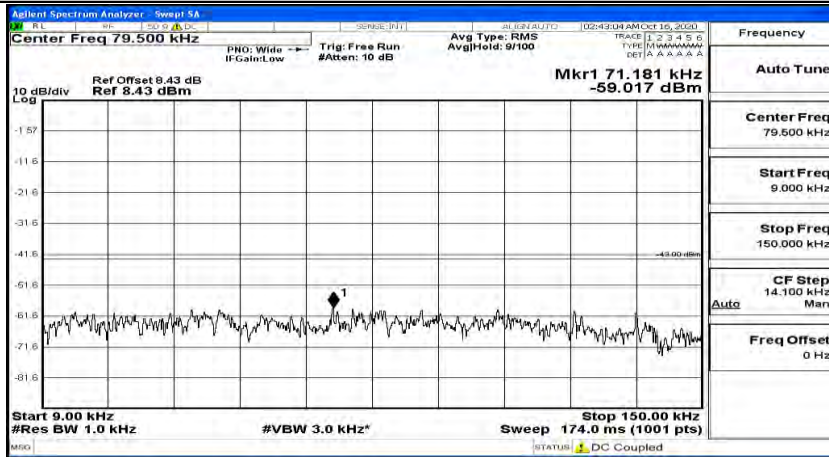

(Channel Bandwidth:20 MHz)_HCH_QPSK_1RB#99

(Channel Bandwidth:20 MHz)_LCH_16QAM_1RB#0

(Channel Bandwidth:20 MHz) LCH_16QAM_1RB#49

(Channel Bandwidth:20 MHz) LCH_16QAM_1RB#99

(Channel Bandwidth:20 MHz)_MCH_16QAM_1RB#0