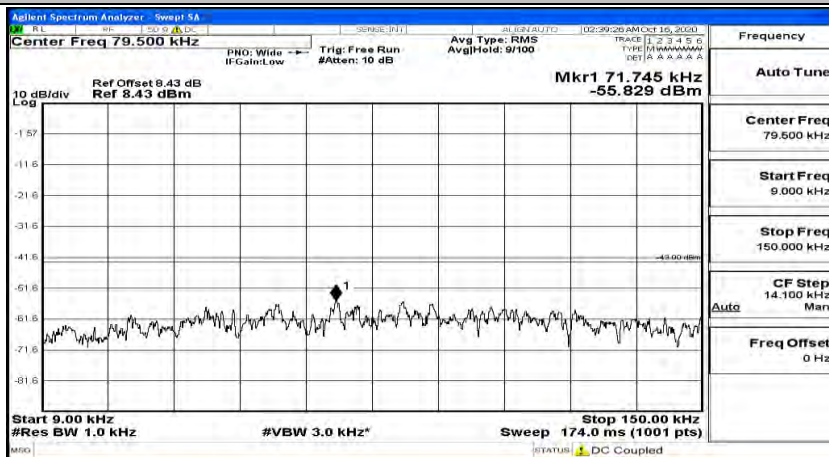

(Channel Bandwidth:15 MHz)_HCH_QPSK_1RB#74