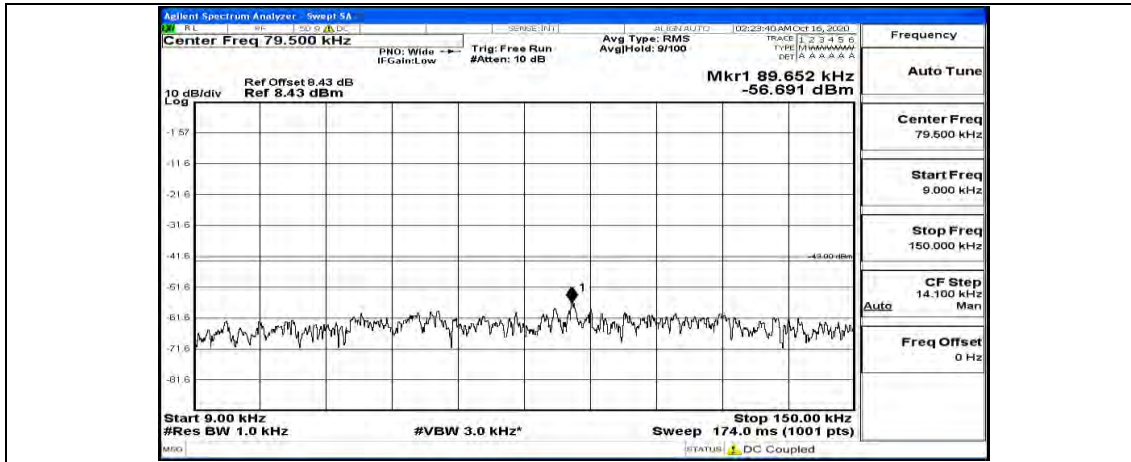

(Channel Bandwidth: 3 MHz)_HCH_16QAM_1RB#14

Channel Bandwidth: 5 MHz

(Channel Bandwidth: 5 MHz)_LCH_QPSK_1RB#0

(Channel Bandwidth: 5 MHz)_LCH_QPSK_1RB#12

(Channel Bandwidth: 5 MHz)_LCH_QPSK_1RB#24

(Channel Bandwidth: 5 MHz)_MCH_QPSK_1RB#0