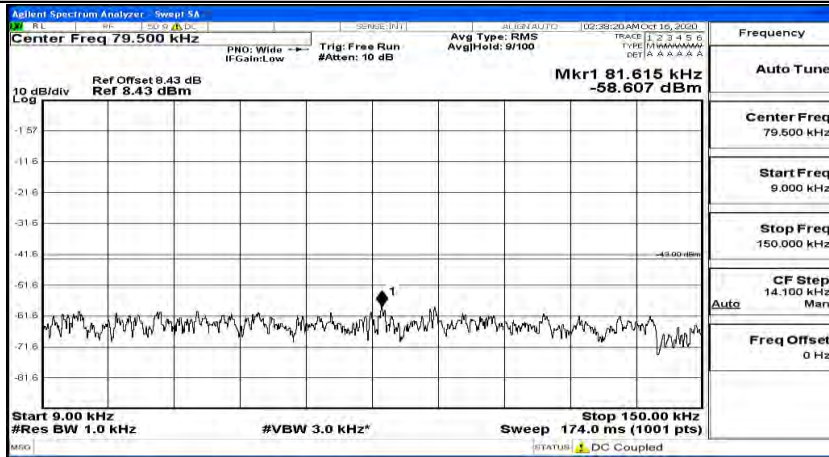

(Channel Bandwidth:15 MHz) LCH_16QAM_1RB#37

(Channel Bandwidth:15 MHz) LCH_16QAM_1RB#74

(Channel Bandwidth:15 MHz)_MCH_16QAM_1RB#0

(Channel Bandwidth:15 MHz)_MCH_16QAM_1RB#37

Frequency
Auto Tune
Center Freq 79.500 kHz
Start Freq 9.000 kHz
Stop Freq 150.000 kHz
CF Step 14.100 kHz Man
Freq Offset 0 Hz