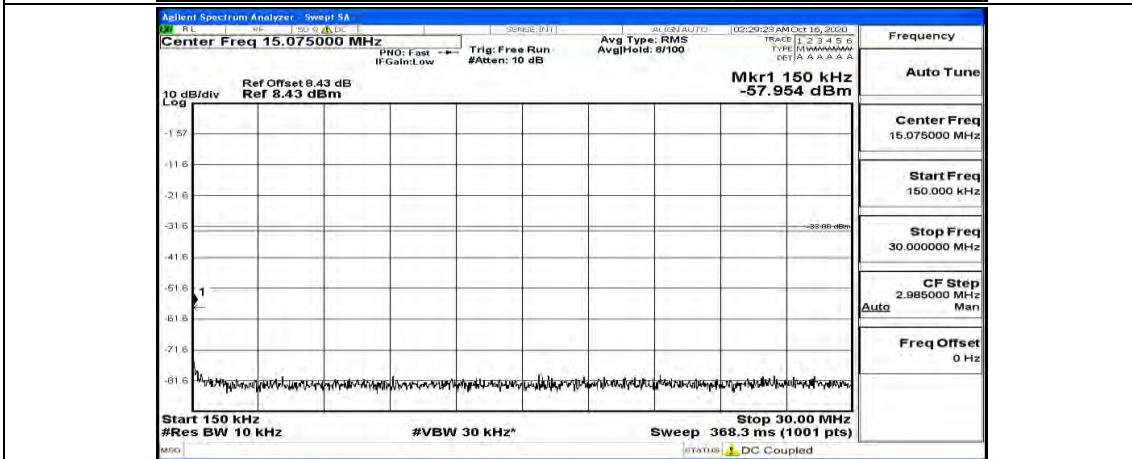

Channel Bandwidth: 10 MHz_MCH_QPSK_1RB#24