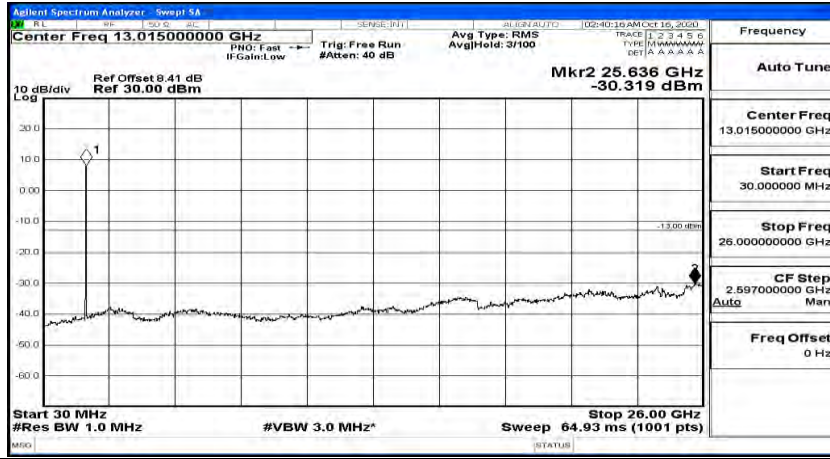

(Channel Bandwidth:15 MHz)_HCH_16QAM_1RB#74