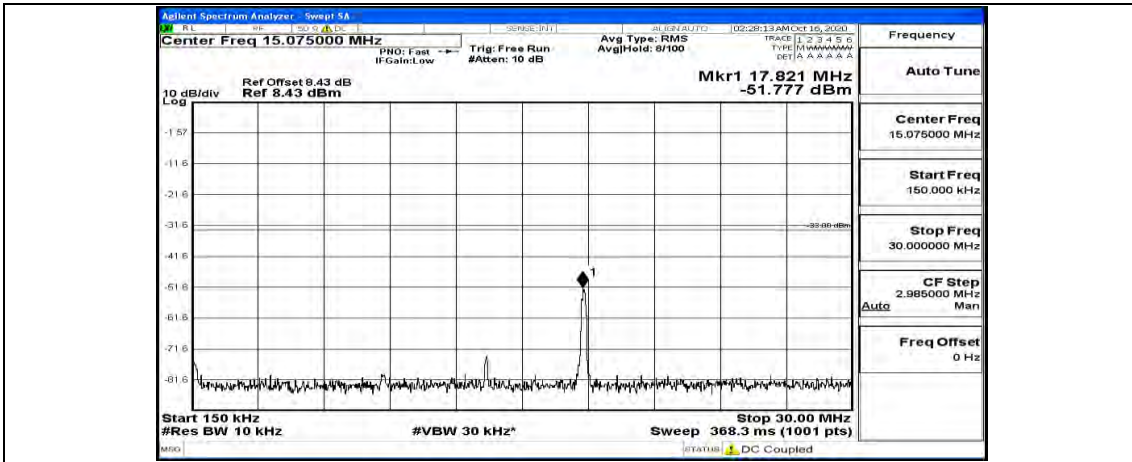

(Channel Bandwidth: 5 MHz)_MCH_16QAM_1RB#24

(Channel Bandwidth: 5 MHz)_HCH_16QAM_1RB#0

(Channel Bandwidth: 5 MHz)_HCH_16QAM_1RB#12

(Channel Bandwidth: 5 MHz)_HCH_16QAM_1RB#24

Channel Bandwidth: 10 MHz

Channel Bandwidth: 10 MHz_LCH_QPSK_1RB#49