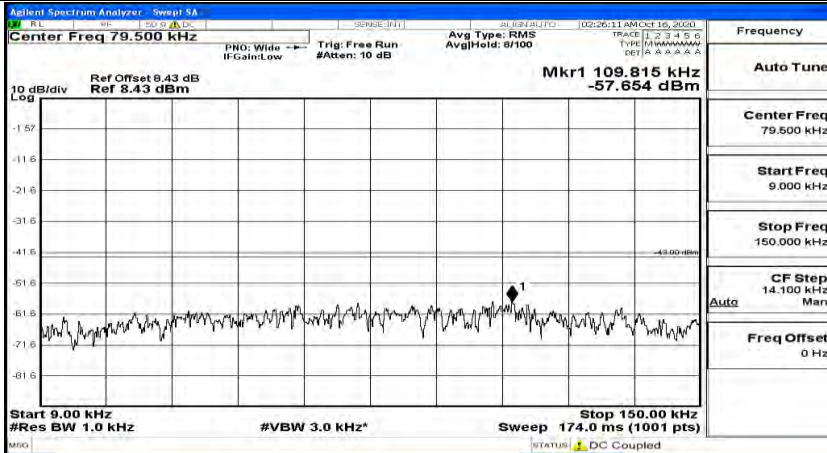

(Channel Bandwidth: 5 MHz) MCH_QPSK_1RB#12

(Channel Bandwidth: 5 MHz) MCH_QPSK_1RB#24

(Channel Bandwidth: 5 MHz)_HCH_QPSK_1RB#0

(Channel Bandwidth: 5 MHz)_HCH_QPSK_1RB#12

(Channel Bandwidth: 5 MHz)_HCH_QPSK_1RB#24