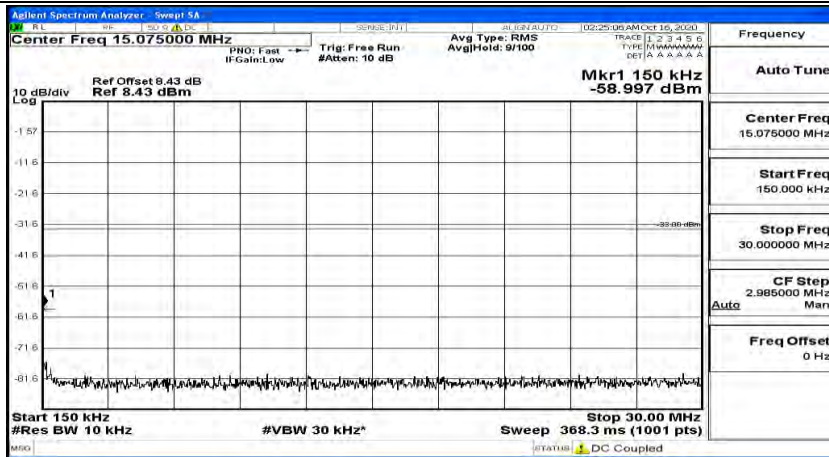

(Channel Bandwidth: 3 MHz)_HCH_16QAM_1RB#14

Channel Bandwidth: 5 MHz

(Channel Bandwidth: 5 MHz)_LCH_QPSK_1RB#0

(Channel Bandwidth: 5 MHz)_LCH_QPSK_1RB#12

(Channel Bandwidth: 5 MHz)_LCH_QPSK_1RB#24

(Channel Bandwidth: 5 MHz)_MCH_QPSK_1RB#0

(Channel Bandwidth: 5 MHz) MCH_QPSK_1RB#12

(Channel Bandwidth: 5 MHz) MCH_QPSK_1RB#24

(Channel Bandwidth: 5 MHz)_HCH_QPSK_1RB#0

(Channel Bandwidth: 5 MHz)_HCH_QPSK_1RB#12

(Channel Bandwidth: 5 MHz)_HCH_QPSK_1RB#24