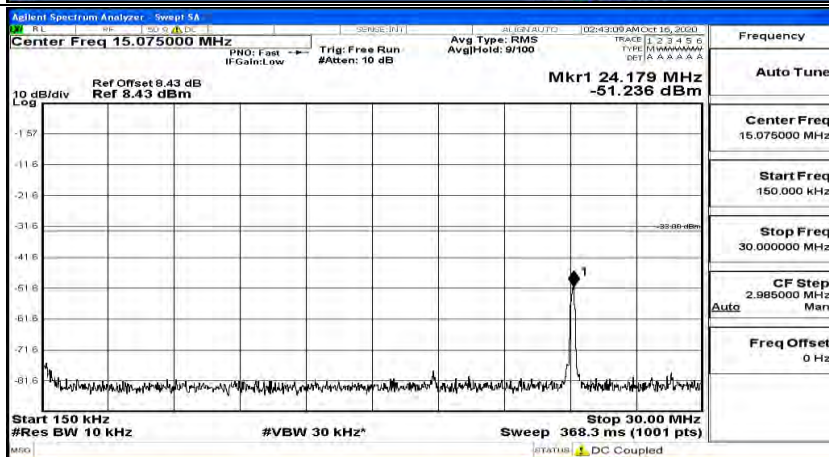

(Channel Bandwidth:20 MHz)_HCH_QPSK_1RB#99

(Channel Bandwidth:20 MHz)_LCH_16QAM_1RB#0

(Channel Bandwidth:20 MHz) LCH_16QAM_1RB#49

(Channel Bandwidth:20 MHz) LCH_16QAM_1RB#99

(Channel Bandwidth:20 MHz)_MCH_16QAM_1RB#0