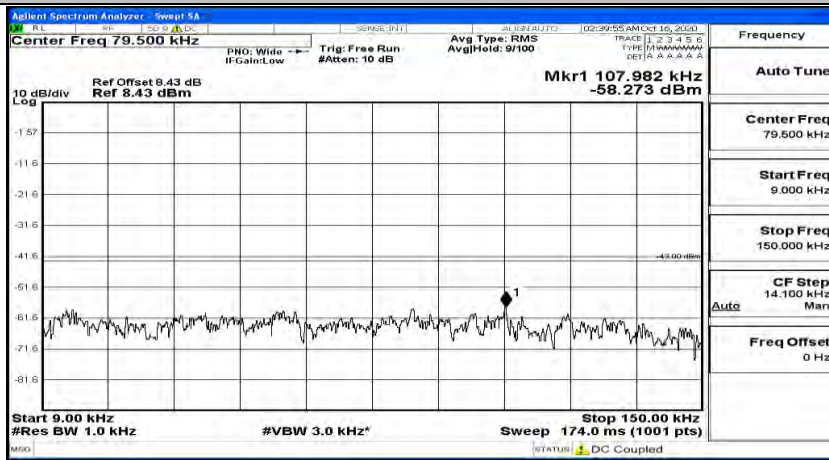

(Channel Bandwidth:15 MHz)_HCH_16QAM_1RB#37