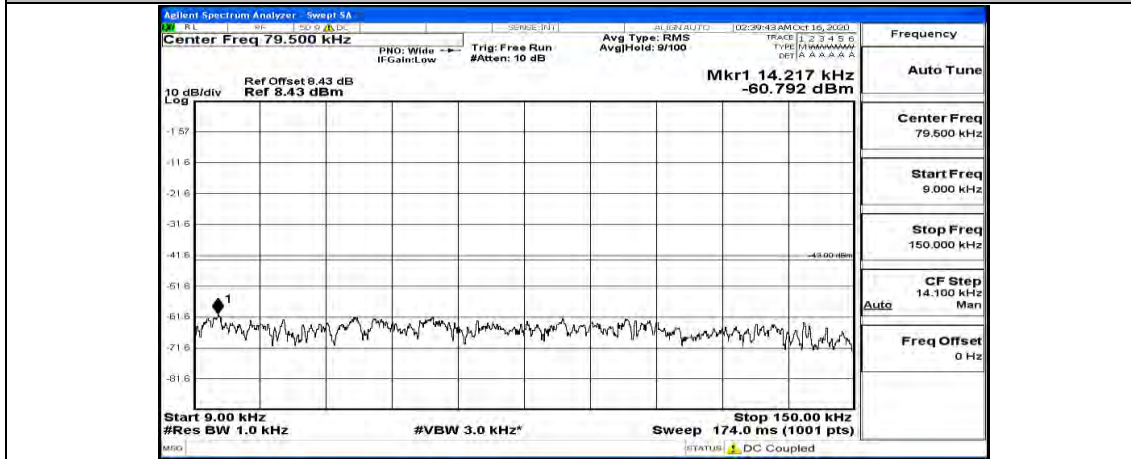

(Channel Bandwidth:15 MHz)_HCH_16QAM_1RB#0