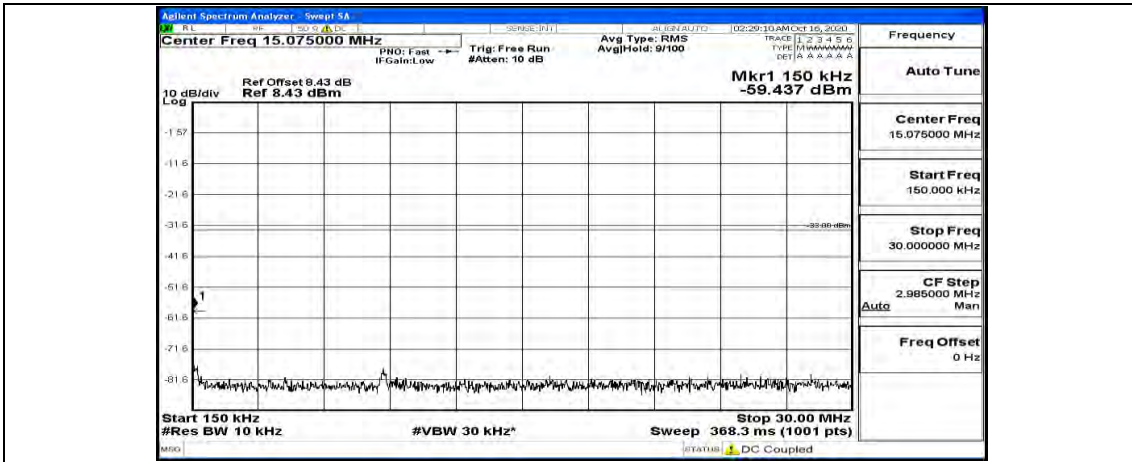

Channel Bandwidth: 10 MHz_MCH_QPSK_1RB#24