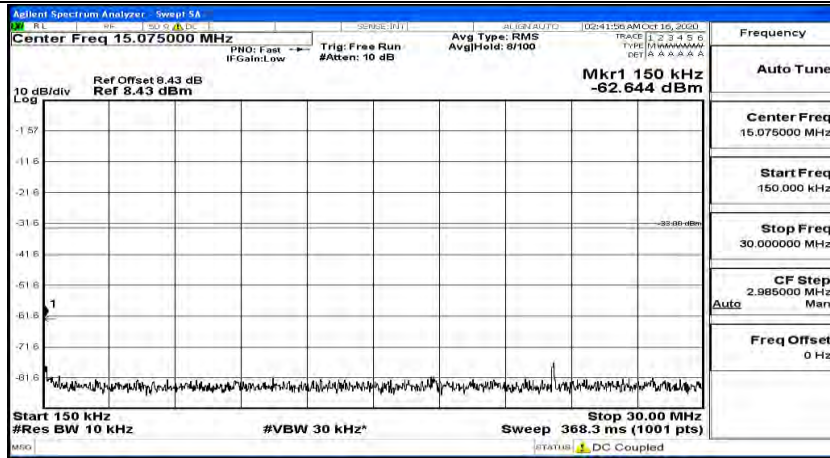

(Channel Bandwidth:20 MHz)_HCH_QPSK_1RB#99

(Channel Bandwidth:20 MHz)_LCH_16QAM_1RB#0

(Channel Bandwidth:20 MHz) LCH_16QAM_1RB#49

(Channel Bandwidth:20 MHz) LCH_16QAM_1RB#99

(Channel Bandwidth:20 MHz)_MCH_16QAM_1RB#0