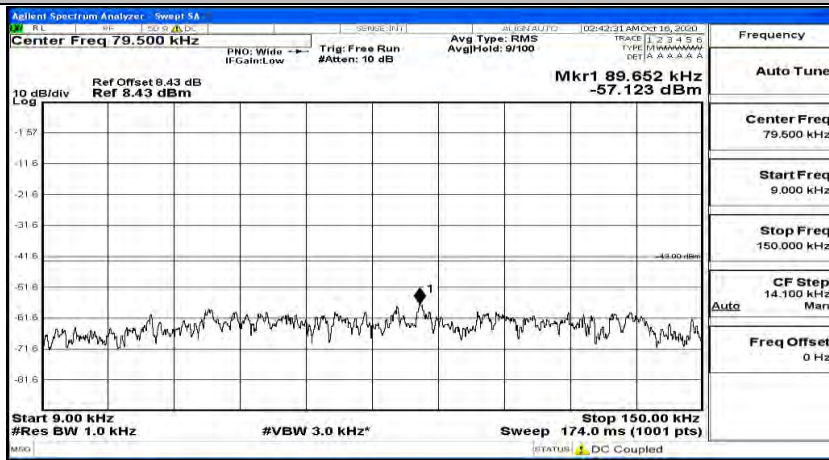

(Channel Bandwidth:20 MHz)_MCH_QPSK_1RB#49