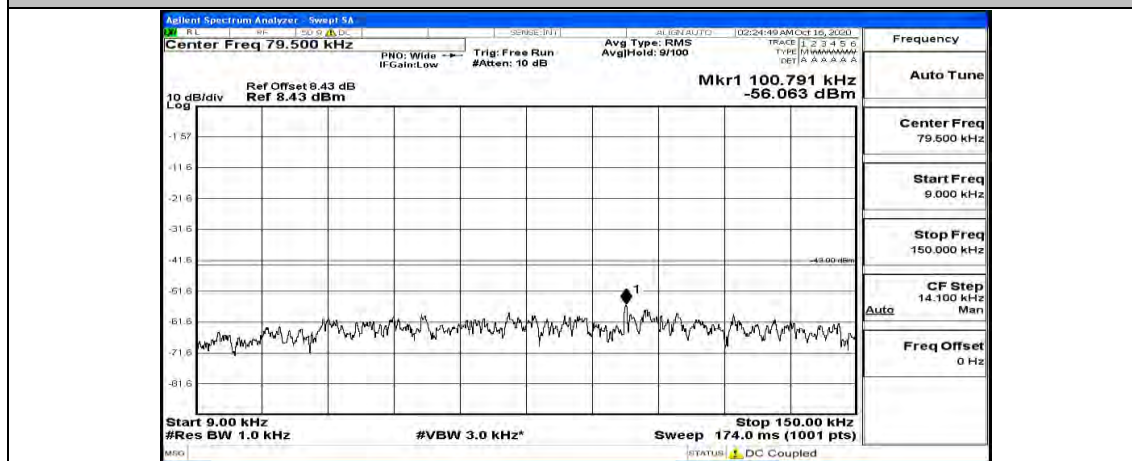

(Channel Bandwidth: 3 MHz)_HCH_16QAM_1RB#14

Channel Bandwidth: 5 MHz

(Channel Bandwidth: 5 MHz)_LCH_QPSK_1RB#0

(Channel Bandwidth: 5 MHz)_LCH_QPSK_1RB#12

(Channel Bandwidth: 5 MHz)_LCH_QPSK_1RB#24

(Channel Bandwidth: 5 MHz)_MCH_QPSK_1RB#0