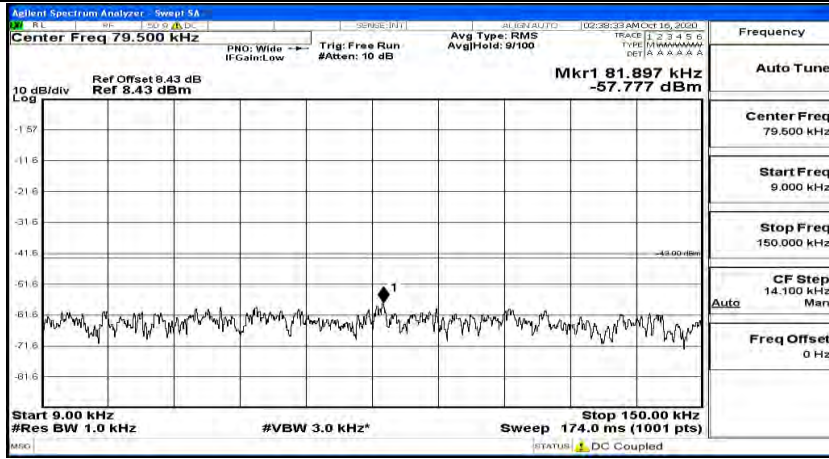

(Channel Bandwidth:15 MHz) LCH_16QAM_1RB#37

(Channel Bandwidth:15 MHz) LCH_16QAM_1RB#74

(Channel Bandwidth:15 MHz)_MCH_16QAM_1RB#0

(Channel Bandwidth:15 MHz)_MCH_16QAM_1RB#37

Frequency
Auto Tune
Center Freq 79.500 kHz
Start Freq 9.000 kHz
Stop Freq 150.000 kHz
CF Step 14.100 kHz Man
Freq Offset 0 Hz

Frequency
Auto Tune
Center Freq 15.075000 MHz
Start Freq 150.000 kHz
Stop Freq 30.000000 MHz
CF Step 2.985000 MHz Man
Freq Offset 0 Hz

Frequency
Auto Tune
Center Freq 13.015000000 GHz
Start Freq 30.000000 MHz
Stop Freq 26.00000000 GHz
CF Step 2.597000000 GHz Man
Freq Offset 0 Hz