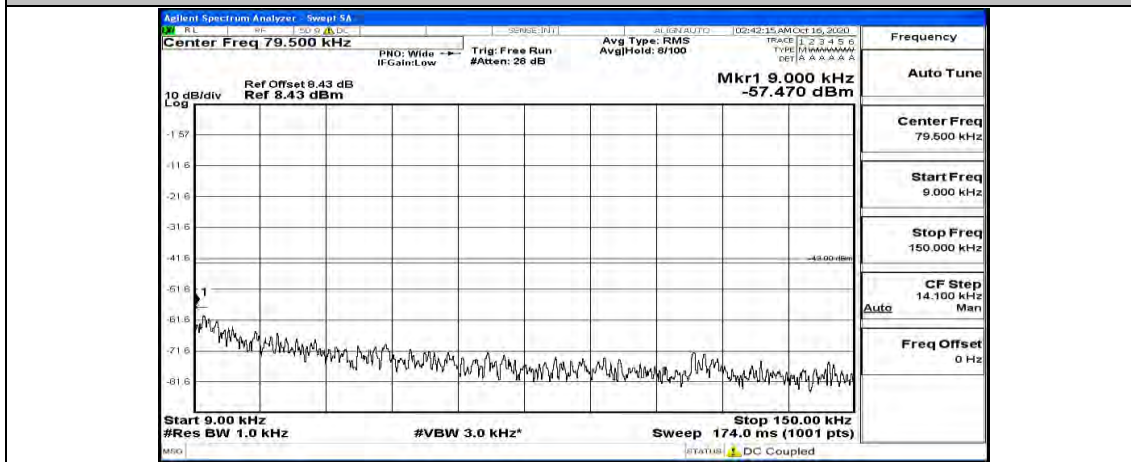

(Channel Bandwidth:20 MHz)_MCH_QPSK_1RB#0