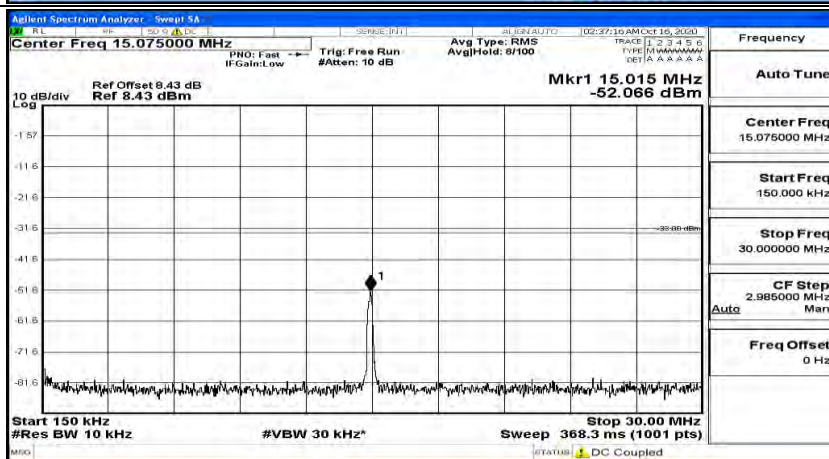

(Channel Bandwidth:15 MHz) LCH_16QAM_1RB#37

(Channel Bandwidth:15 MHz) LCH_16QAM_1RB#74

(Channel Bandwidth:15 MHz)_MCH_16QAM_1RB#0

(Channel Bandwidth:15 MHz)_MCH_16QAM_1RB#37

Frequency
Auto Tune
Center Freq 79.500 kHz
Start Freq 9.000 kHz
Stop Freq 150.000 kHz
CF Step 14.100 kHz Man
Freq Offset 0 Hz