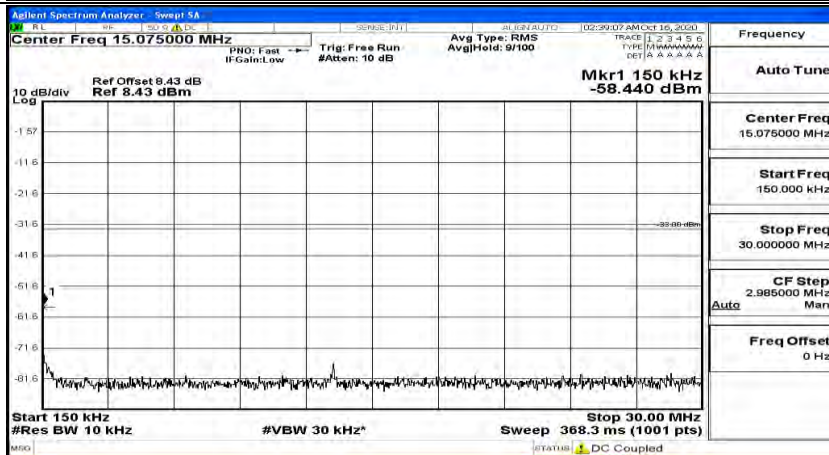

(Channel Bandwidth:15 MHz)_HCH_QPSK_1RB#0

(Channel Bandwidth:15 MHz)_HCH_QPSK_1RB#37