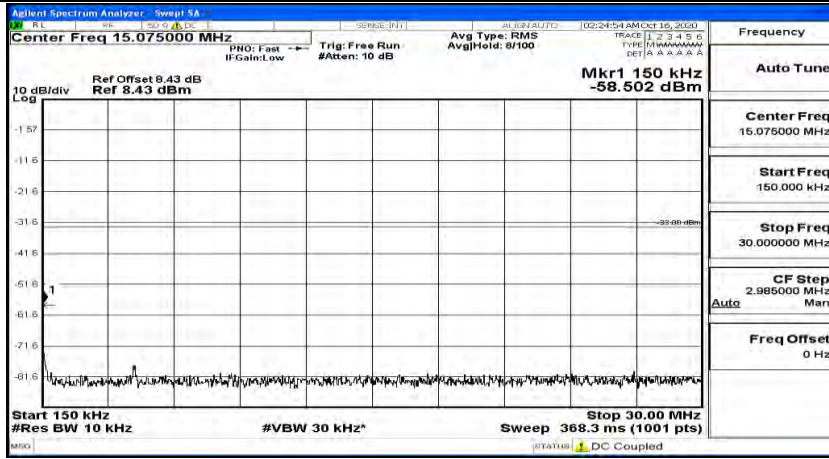

(Channel Bandwidth: 3 MHz)_HCH_16QAM_1RB#14

Channel Bandwidth: 5 MHz

(Channel Bandwidth: 5 MHz)_LCH_QPSK_1RB#0

(Channel Bandwidth: 5 MHz)_LCH_QPSK_1RB#12

(Channel Bandwidth: 5 MHz)_LCH_QPSK_1RB#24

(Channel Bandwidth: 5 MHz)_MCH_QPSK_1RB#0

(Channel Bandwidth: 5 MHz) MCH_QPSK_1RB#12

(Channel Bandwidth: 5 MHz) MCH_QPSK_1RB#24

(Channel Bandwidth: 5 MHz)_HCH_QPSK_1RB#0

(Channel Bandwidth: 5 MHz)_HCH_QPSK_1RB#12

(Channel Bandwidth: 5 MHz)_HCH_QPSK_1RB#24