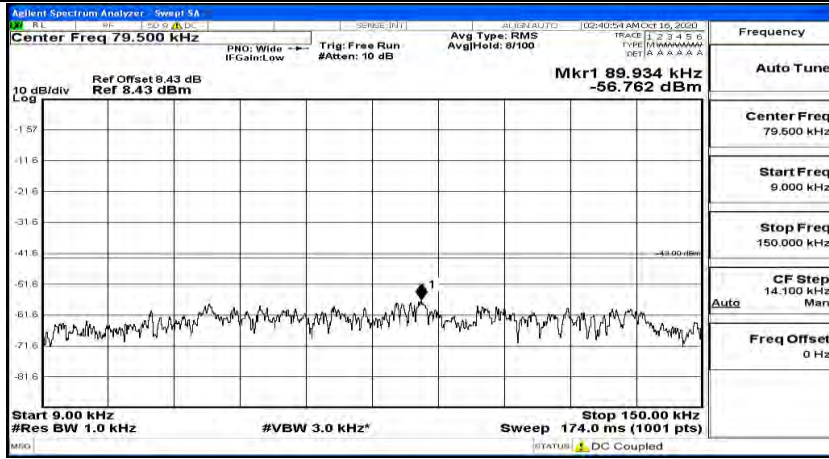

(Channel Bandwidth:15 MHz)_HCH_16QAM_1RB#37

(Channel Bandwidth:15 MHz)_HCH_16QAM_1RB#74

Channel Bandwidth: 20 MHz

(Channel Bandwidth:20 MHz)_LCH_QPSK_1RB#0

(Channel Bandwidth:20 MHz)_LCH_QPSK_1RB#49

(Channel Bandwidth:20 MHz)_LCH_QPSK_1RB#99