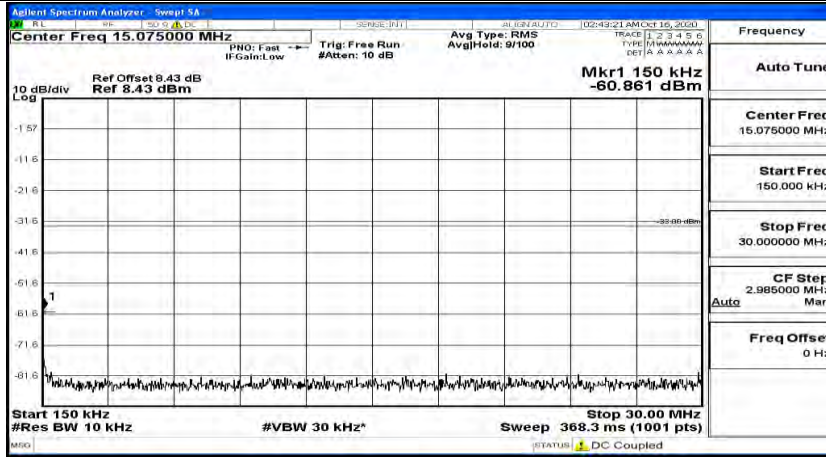

(Channel Bandwidth:20 MHz)_MCH_16QAM_1RB#99