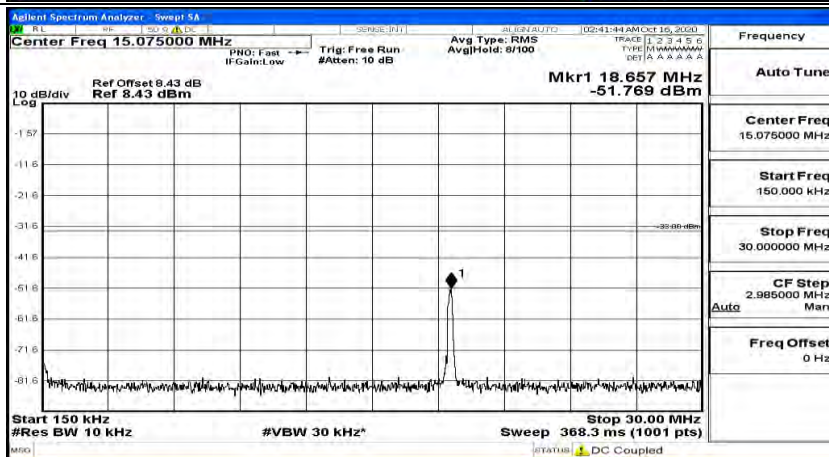

(Channel Bandwidth:20 MHz)_HCH_QPSK_1RB#99

(Channel Bandwidth:20 MHz)_LCH_16QAM_1RB#0

(Channel Bandwidth:20 MHz) LCH_16QAM_1RB#49

(Channel Bandwidth:20 MHz) LCH_16QAM_1RB#99

(Channel Bandwidth:20 MHz)_MCH_16QAM_1RB#0