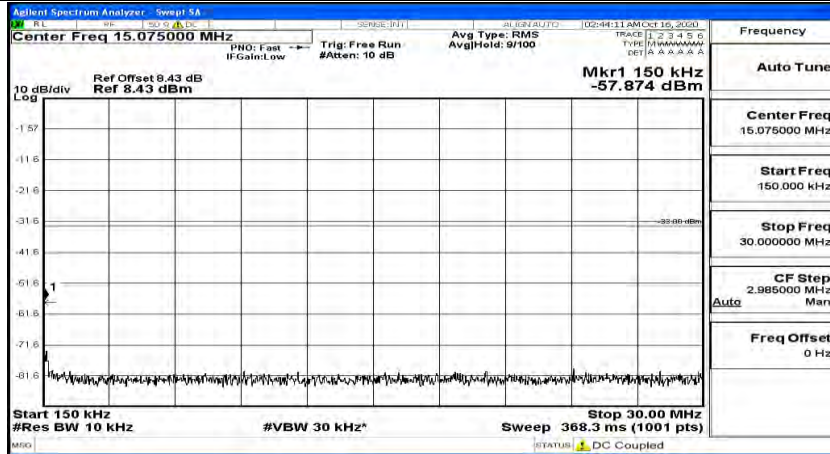

(Channel Bandwidth:20 MHz)_MCH_QPSK_1RB#0

(Channel Bandwidth:20 MHz)_MCH_QPSK_1RB#49

(Channel Bandwidth:20 MHz)_MCH_QPSK_1RB#99

(Channel Bandwidth:20 MHz)_HCH_QPSK_1RB#0

(Channel Bandwidth:20 MHz)_HCH_QPSK_1RB#49