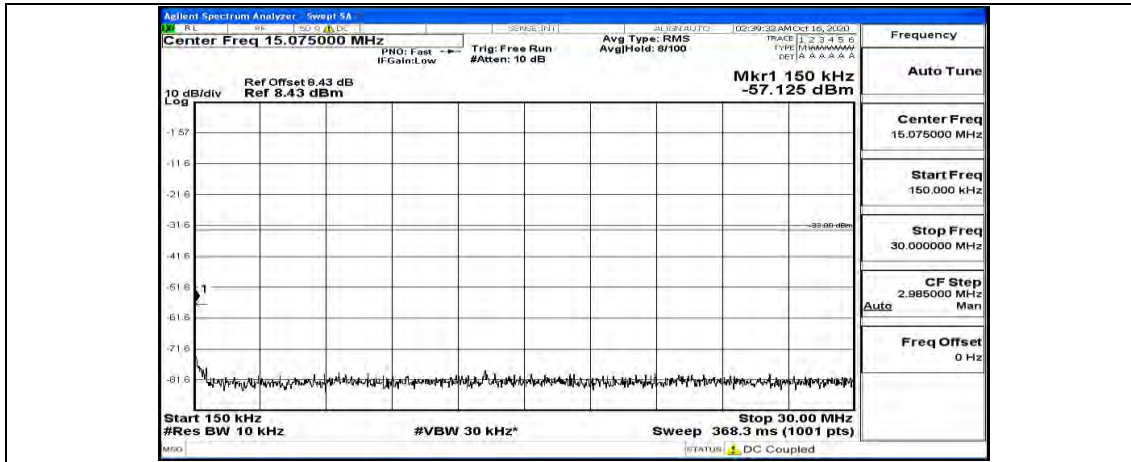

(Channel Bandwidth:15 MHz)_MCH_QPSK_1RB#74

(Channel Bandwidth:15 MHz)_HCH_QPSK_1RB#0

(Channel Bandwidth:15 MHz)_HCH_QPSK_1RB#37

(Channel Bandwidth:15 MHz)_HCH_QPSK_1RB#74

(Channel Bandwidth:15 MHz)_LCH_16QAM_1RB#0