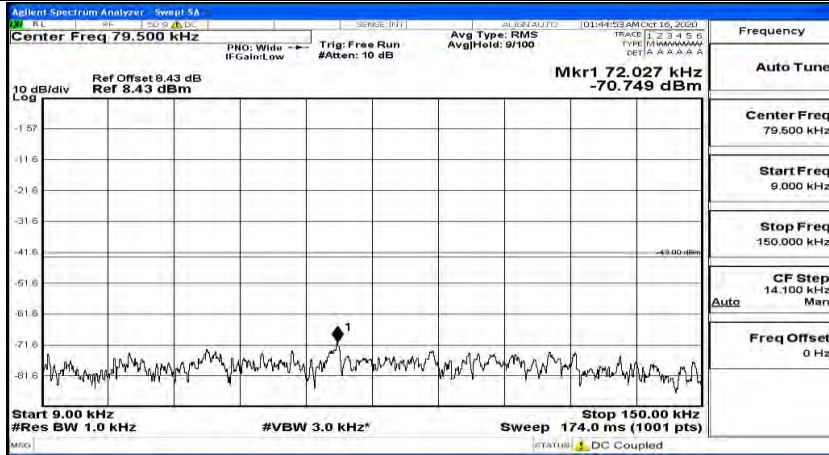

(Channel Bandwidth:15 MHz)_HCH_QPSK_1RB#0

(Channel Bandwidth:15 MHz)_HCH_QPSK_1RB#37