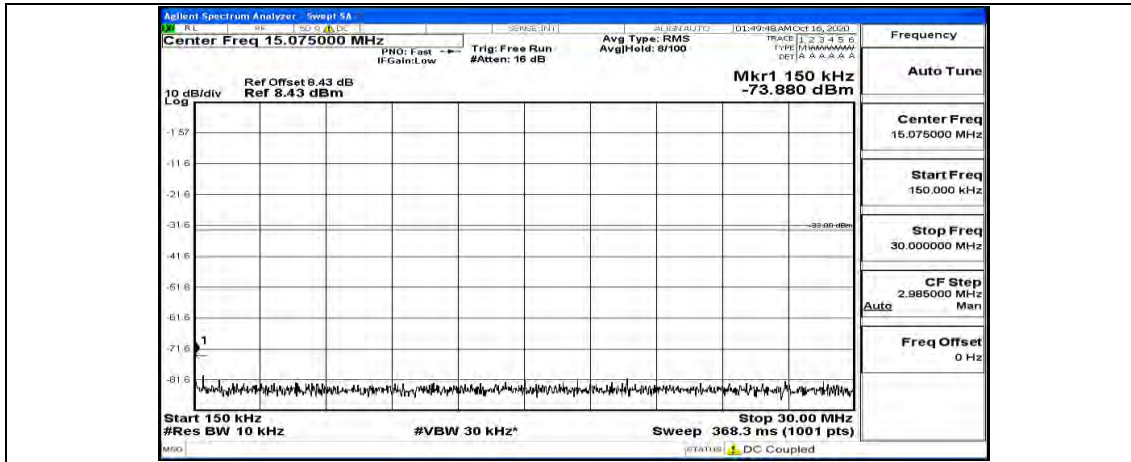

(Channel Bandwidth:20 MHz)_MCH_16QAM_1RB#0

Frequency
Auto Tune
Center Freq 79.500 kHz
Start Freq 9.000 kHz
Stop Freq 150.000 kHz
CF Step 14.100 kHz Man
Freq Offset 0 Hz

Frequency
Auto Tune
Center Freq 15.075000 MHz
Start Freq 150.000 kHz
Stop Freq 30.000000 MHz
CF Step 2.985000 MHz Man
Freq Offset 0 Hz

Frequency
Auto Tune
Center Freq 13.015000000 GHz
Start Freq 30.000000 MHz
Stop Freq 26.000000000 GHz
CF Step 2.597000000 GHz Auto
Freq Offset 0 Hz

(Channel Bandwidth:20 MHz)_MCH_16QAM_1RB#49

(Channel Bandwidth:20 MHz)_MCH_16QAM_1RB#99