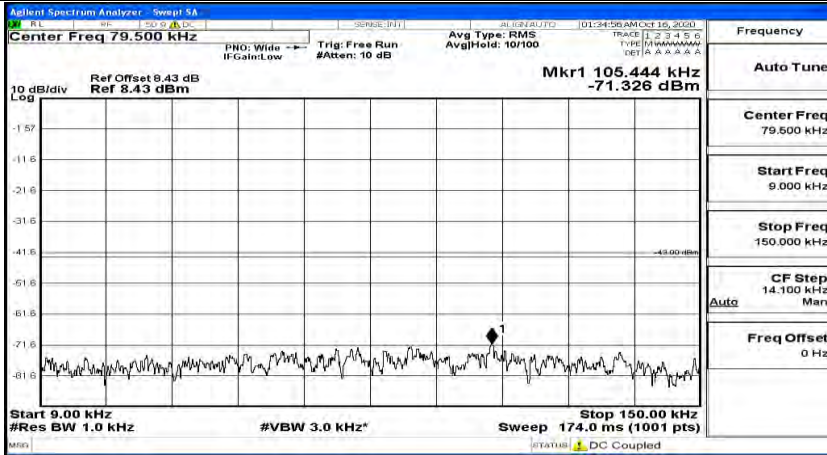

(Channel Bandwidth: 5 MHz) MCH_QPSK_1RB#12

(Channel Bandwidth: 5 MHz) MCH_QPSK_1RB#24

(Channel Bandwidth: 5 MHz)_HCH_QPSK_1RB#0

(Channel Bandwidth: 5 MHz)_HCH_QPSK_1RB#12

(Channel Bandwidth: 5 MHz)_HCH_QPSK_1RB#24