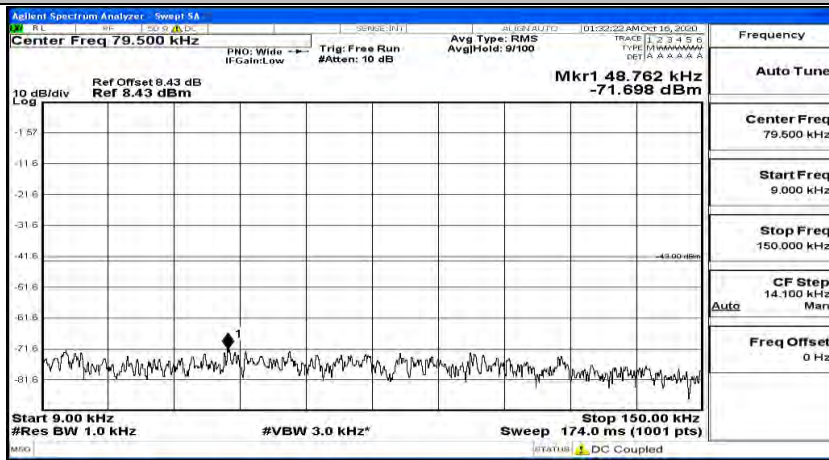

(Channel Bandwidth: 5 MHz)_LCH_16QAM_1RB#12