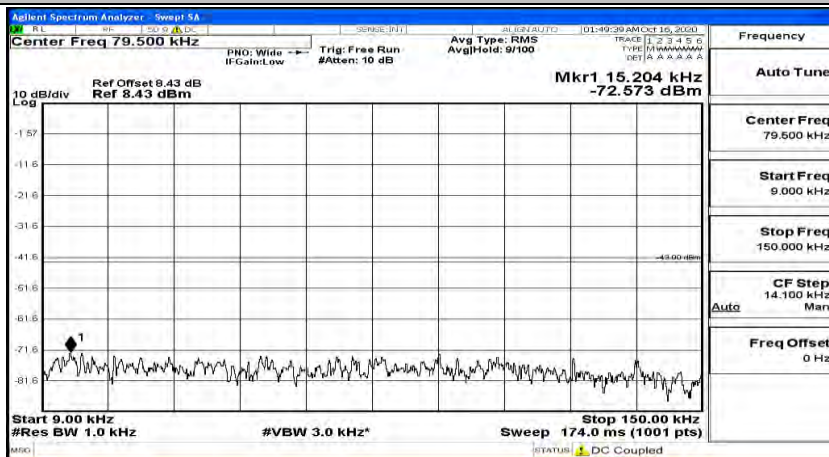

(Channel Bandwidth:20 MHz)_MCH_16QAM_1RB#0

Frequency
Auto Tune
Center Freq 79.500 kHz
Start Freq 9.000 kHz
Stop Freq 150.000 kHz
CF Step 14.100 kHz Man
Freq Offset 0 Hz

Frequency
Auto Tune
Center Freq 15.075000 MHz
Start Freq 150.000 kHz
Stop Freq 30.000000 MHz
CF Step 2.985000 MHz Man
Freq Offset 0 Hz

Frequency
Auto Tune
Center Freq 13.015000000 GHz
Start Freq 30.000000 MHz
Stop Freq 26.000000000 GHz
CF Step 2.597000000 GHz Auto
Freq Offset 0 Hz

(Channel Bandwidth:20 MHz)_MCH_16QAM_1RB#49

(Channel Bandwidth:20 MHz)_MCH_16QAM_1RB#99