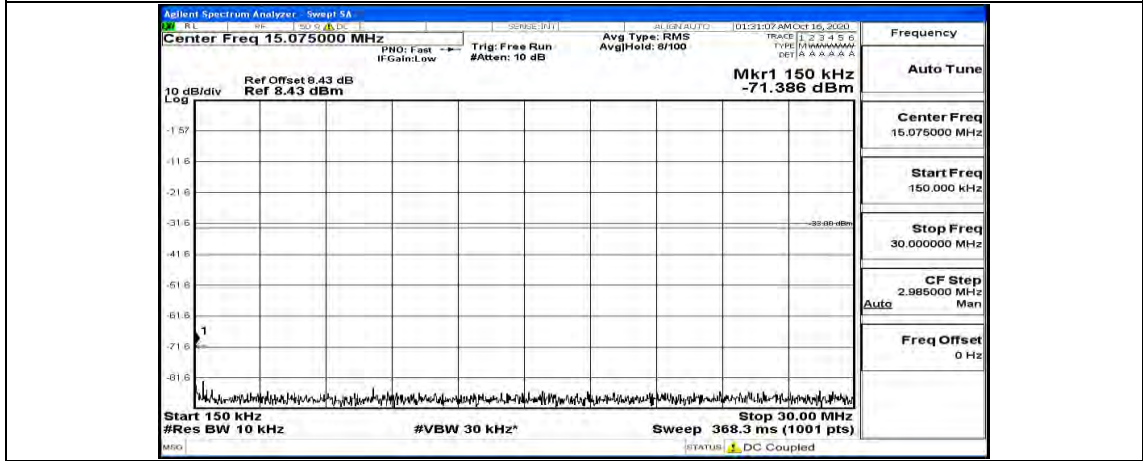

(Channel Bandwidth: 3 MHz)_HCH_16QAM_1RB#14

Channel Bandwidth: 5 MHz

(Channel Bandwidth: 5 MHz)_LCH_QPSK_1RB#0

(Channel Bandwidth: 5 MHz)_LCH_QPSK_1RB#12

(Channel Bandwidth: 5 MHz)_LCH_QPSK_1RB#24

(Channel Bandwidth: 5 MHz)_MCH_QPSK_1RB#0

(Channel Bandwidth: 5 MHz) MCH_QPSK_1RB#12

(Channel Bandwidth: 5 MHz) MCH_QPSK_1RB#24

(Channel Bandwidth: 5 MHz)_HCH_QPSK_1RB#0

(Channel Bandwidth: 5 MHz)_HCH_QPSK_1RB#12

(Channel Bandwidth: 5 MHz)_HCH_QPSK_1RB#24