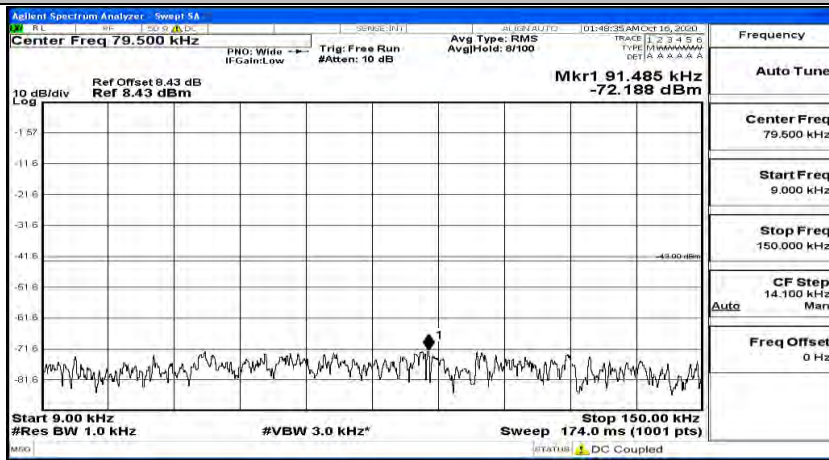

(Channel Bandwidth:20 MHz)_LCH_QPSK_1RB#99

(Channel Bandwidth:20 MHz)_MCH_QPSK_1RB#0

(Channel Bandwidth:20 MHz)_MCH_QPSK_1RB#49

(Channel Bandwidth:20 MHz)_MCH_QPSK_1RB#99

(Channel Bandwidth:20 MHz)_HCH_QPSK_1RB#0