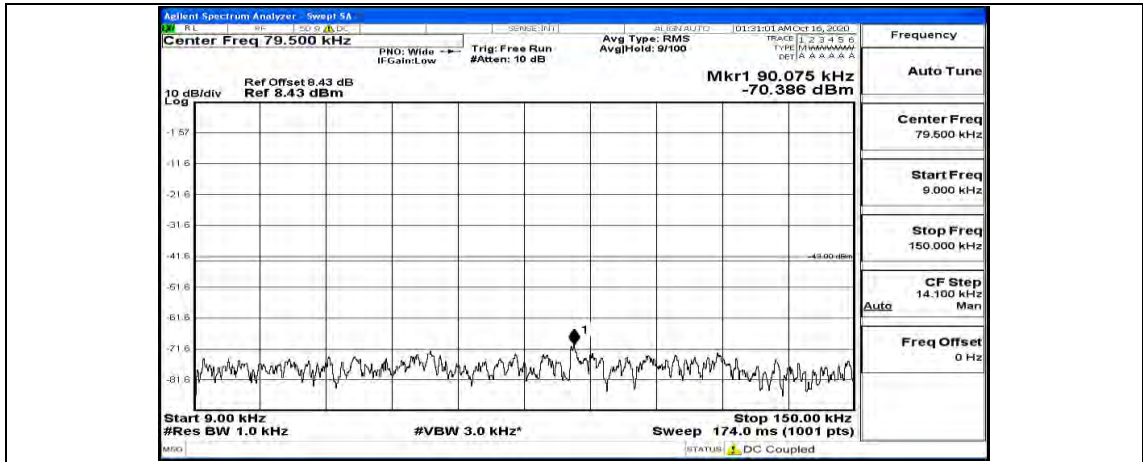

(Channel Bandwidth: 3 MHz)_HCH_16QAM_1RB#14

Channel Bandwidth: 5 MHz

(Channel Bandwidth: 5 MHz)_LCH_QPSK_1RB#0

(Channel Bandwidth: 5 MHz)_LCH_QPSK_1RB#12

(Channel Bandwidth: 5 MHz)_LCH_QPSK_1RB#24

(Channel Bandwidth: 5 MHz)_MCH_QPSK_1RB#0