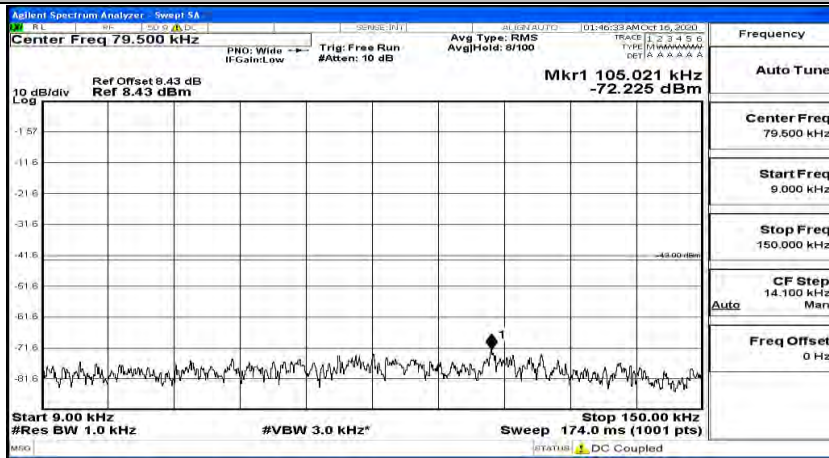

(Channel Bandwidth:15 MHz)_HCH_16QAM_1RB#0

(Channel Bandwidth:15 MHz)_HCH_16QAM_1RB#37

(Channel Bandwidth:15 MHz)_HCH_16QAM_1RB#74

Channel Bandwidth: 20 MHz

(Channel Bandwidth:20 MHz)_LCH_QPSK_1RB#0

(Channel Bandwidth:20 MHz)_LCH_QPSK_1RB#49