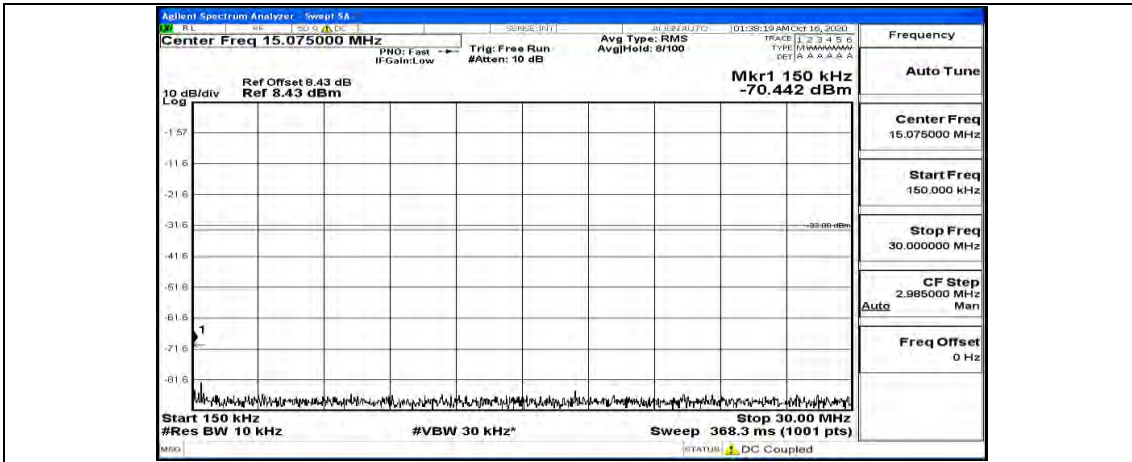

Channel Bandwidth: 10 MHz_MCH_QPSK_1RB#24