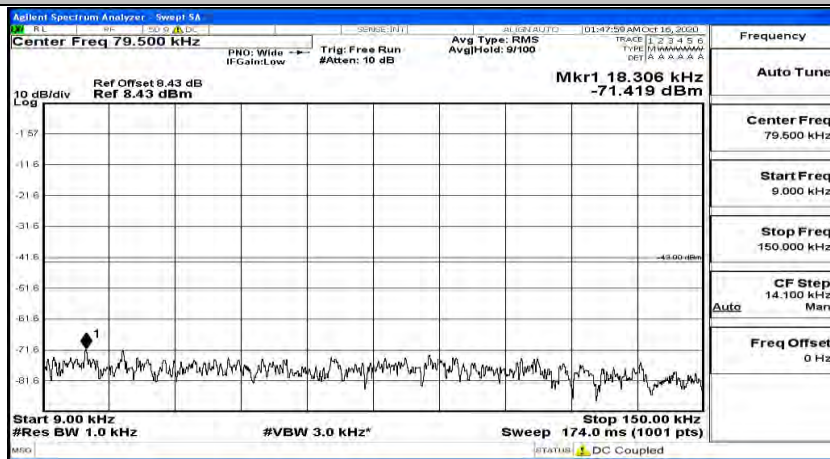

(Channel Bandwidth:20 MHz)_MCH_16QAM_1RB#0

Frequency
Auto Tune
Center Freq 79.500 kHz
Start Freq 9.000 kHz
Stop Freq 150.000 kHz
CF Step 14.100 kHz Man
Freq Offset 0 Hz

Frequency
Auto Tune
Center Freq 15.075000 MHz
Start Freq 150.000 kHz
Stop Freq 30.000000 MHz
CF Step 2.985000 MHz Man
Freq Offset 0 Hz