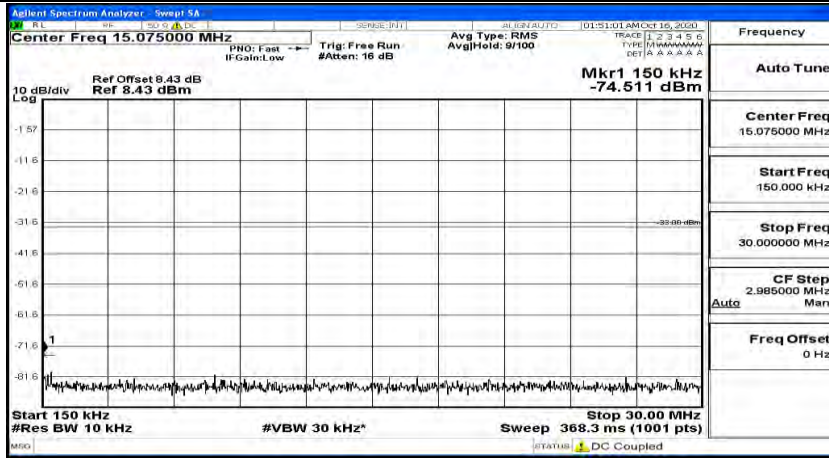

(Channel Bandwidth:20 MHz)_HCH_16QAM_1RB#49