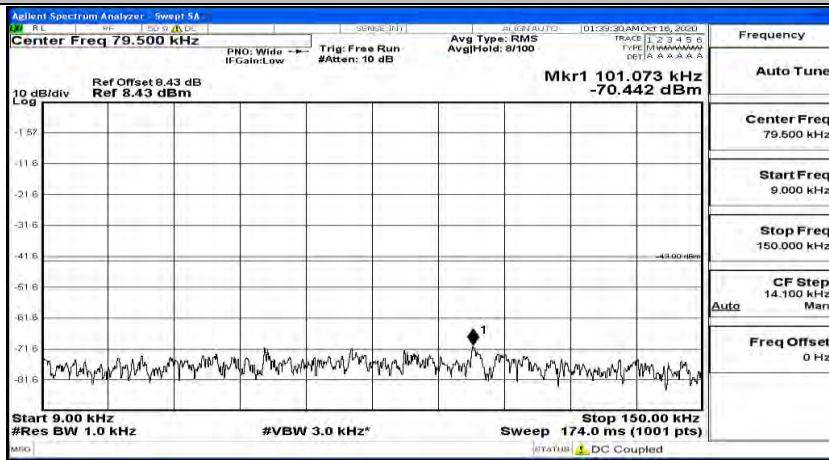

(Channel Bandwidth: 5 MHz) MCH_QPSK_1RB#12