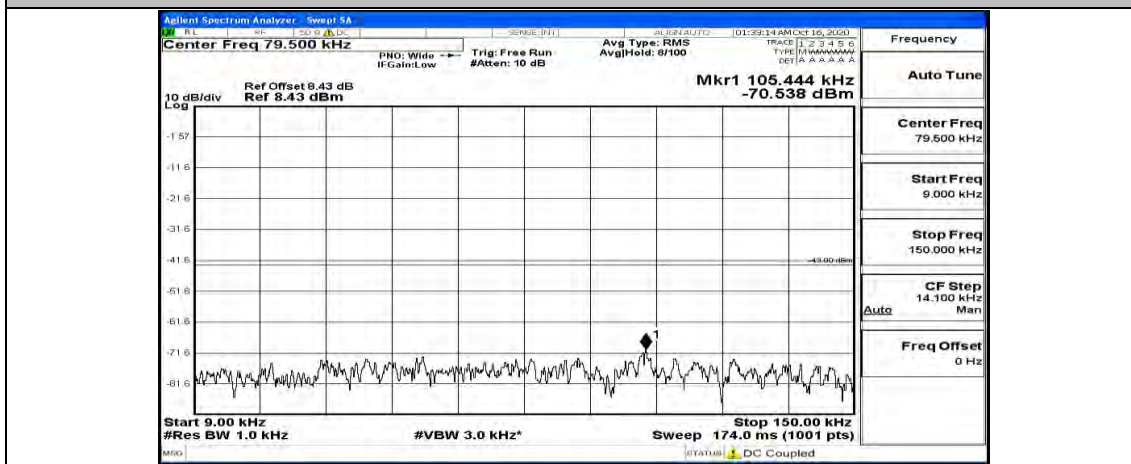

(Channel Bandwidth: 3 MHz)_HCH_16QAM_1RB#14

Channel Bandwidth: 5 MHz

(Channel Bandwidth: 5 MHz)_LCH_QPSK_1RB#0

(Channel Bandwidth: 5 MHz)_LCH_QPSK_1RB#12

(Channel Bandwidth: 5 MHz)_LCH_QPSK_1RB#24

(Channel Bandwidth: 5 MHz)_MCH_QPSK_1RB#0