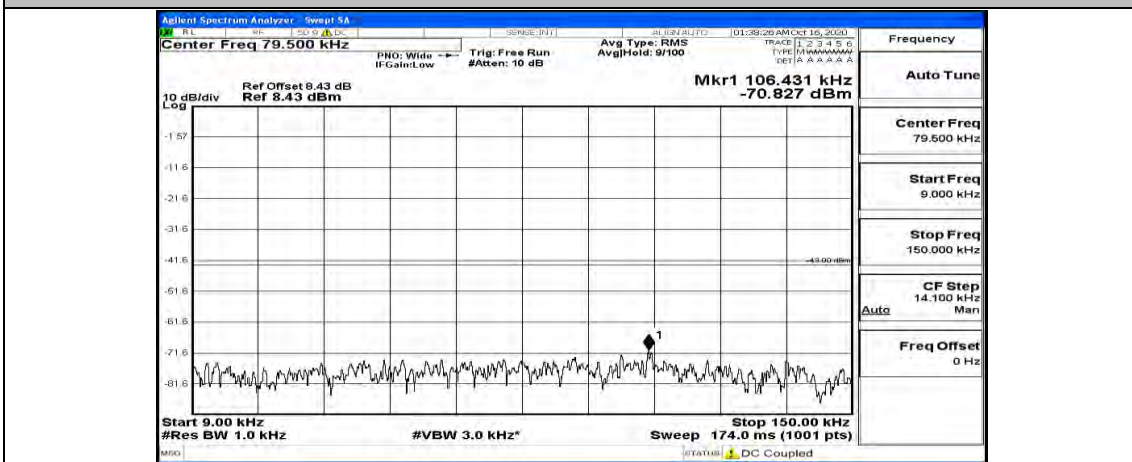

Channel Bandwidth: 10 MHz_MCH_QPSK_1RB#24