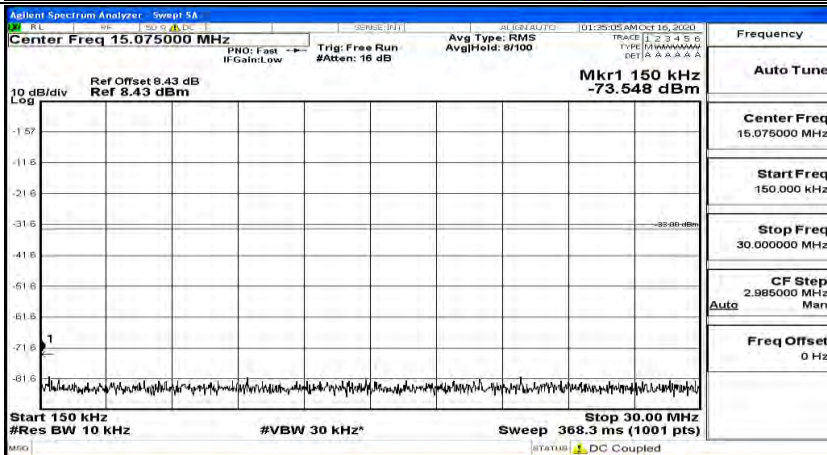

(Channel Bandwidth: 5 MHz) MCH_QPSK_1RB#12

(Channel Bandwidth: 5 MHz) MCH_QPSK_1RB#24

(Channel Bandwidth: 5 MHz)_HCH_QPSK_1RB#0

(Channel Bandwidth: 5 MHz)_HCH_QPSK_1RB#12

(Channel Bandwidth: 5 MHz)_HCH_QPSK_1RB#24