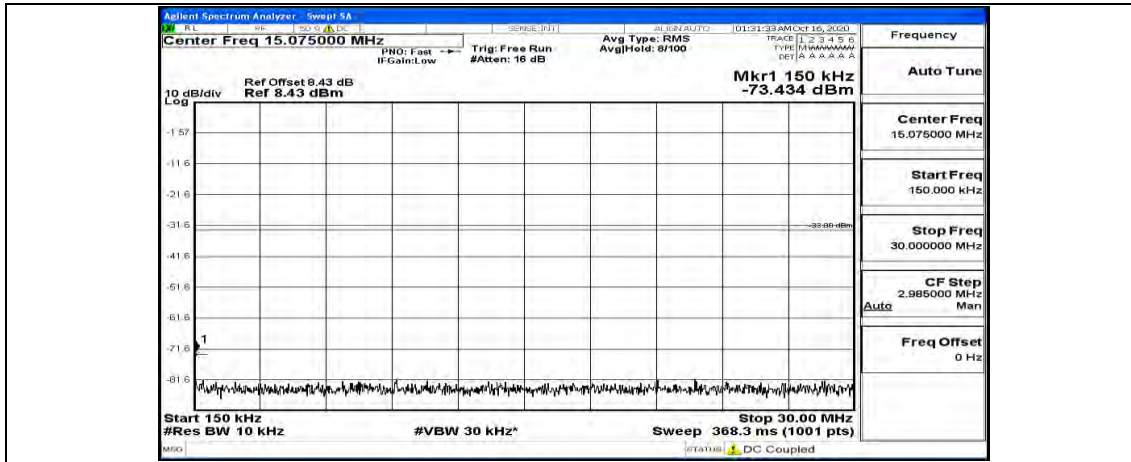

(Channel Bandwidth: 3 MHz)_HCH_16QAM_1RB#14

Channel Bandwidth: 5 MHz

(Channel Bandwidth: 5 MHz)_LCH_QPSK_1RB#0

(Channel Bandwidth: 5 MHz)_LCH_QPSK_1RB#12

(Channel Bandwidth: 5 MHz)_LCH_QPSK_1RB#24

(Channel Bandwidth: 5 MHz)_MCH_QPSK_1RB#0

(Channel Bandwidth: 5 MHz) MCH_QPSK_1RB#12

(Channel Bandwidth: 5 MHz) MCH_QPSK_1RB#24

(Channel Bandwidth: 5 MHz)_HCH_QPSK_1RB#0

(Channel Bandwidth: 5 MHz)_HCH_QPSK_1RB#12

(Channel Bandwidth: 5 MHz)_HCH_QPSK_1RB#24