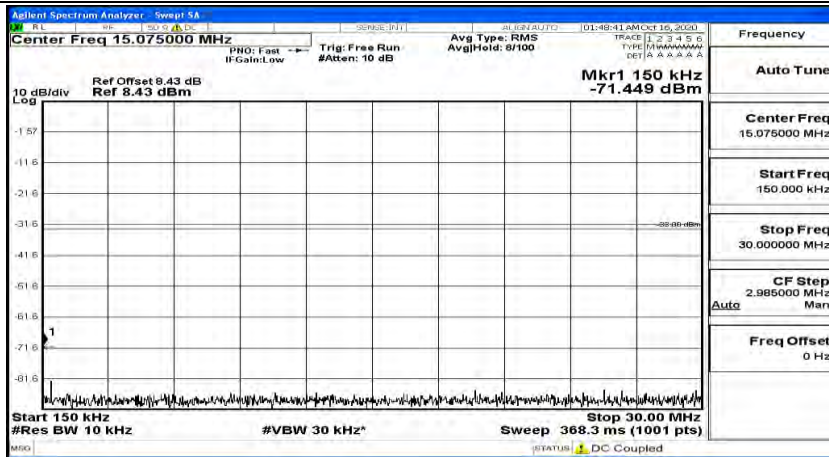

(Channel Bandwidth:20 MHz)_LCH_QPSK_1RB#99

(Channel Bandwidth:20 MHz)_MCH_QPSK_1RB#0

(Channel Bandwidth:20 MHz)_MCH_QPSK_1RB#49

(Channel Bandwidth:20 MHz)_MCH_QPSK_1RB#99

(Channel Bandwidth:20 MHz)_HCH_QPSK_1RB#0