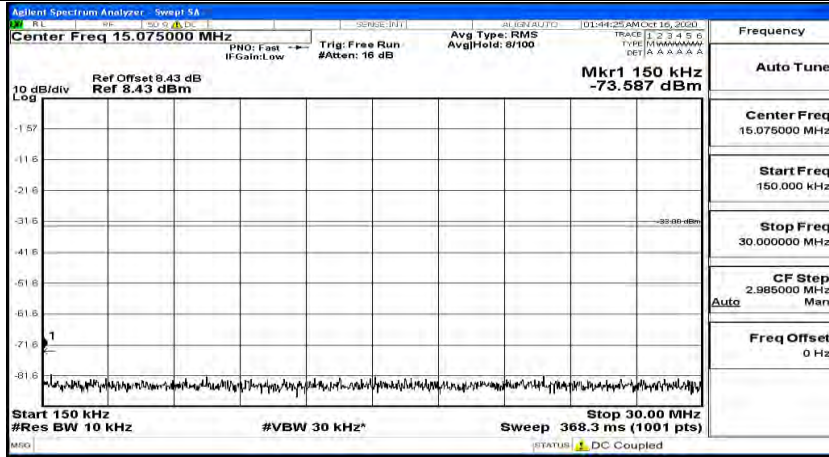

(Channel Bandwidth:15 MHz) LCH_16QAM_1RB#37

(Channel Bandwidth:15 MHz) LCH_16QAM_1RB#74

(Channel Bandwidth:15 MHz)_MCH_16QAM_1RB#0

(Channel Bandwidth:15 MHz)_MCH_16QAM_1RB#37

(Channel Bandwidth:15 MHz)_MCH_16QAM_1RB#74