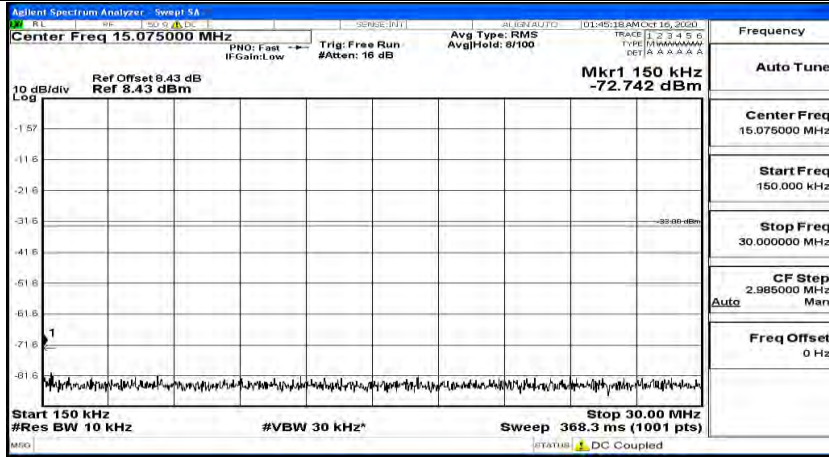

(Channel Bandwidth:15 MHz)_HCH_QPSK_1RB#74