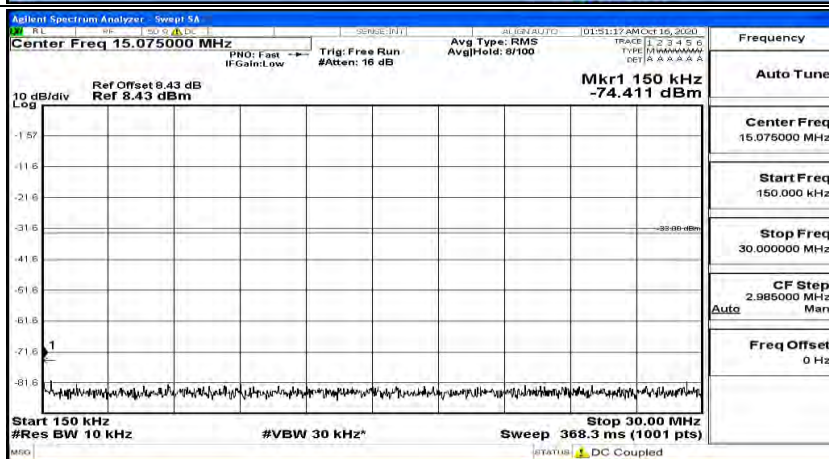

(Channel Bandwidth:20 MHz)_HCH_16QAM_1RB#49