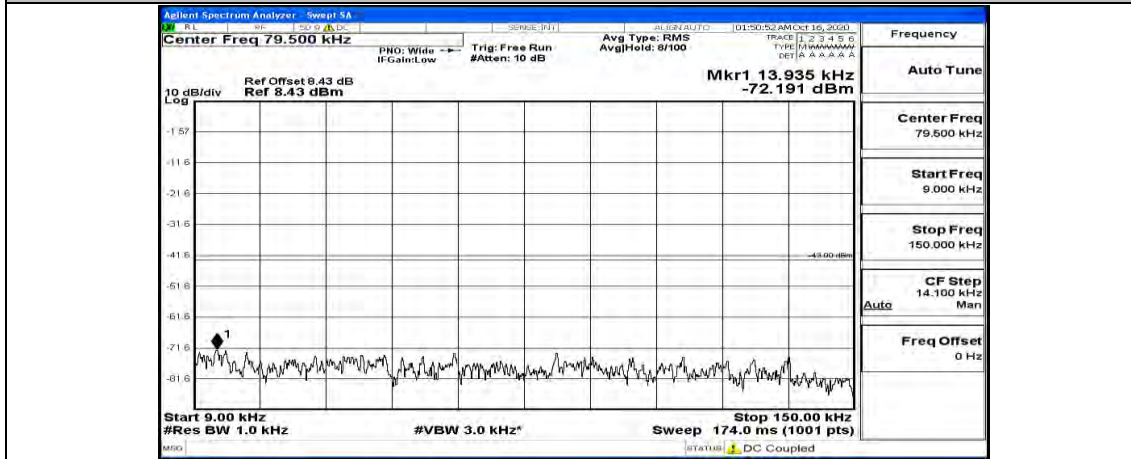

(Channel Bandwidth:20 MHz)_HCH_16QAM_1RB#0