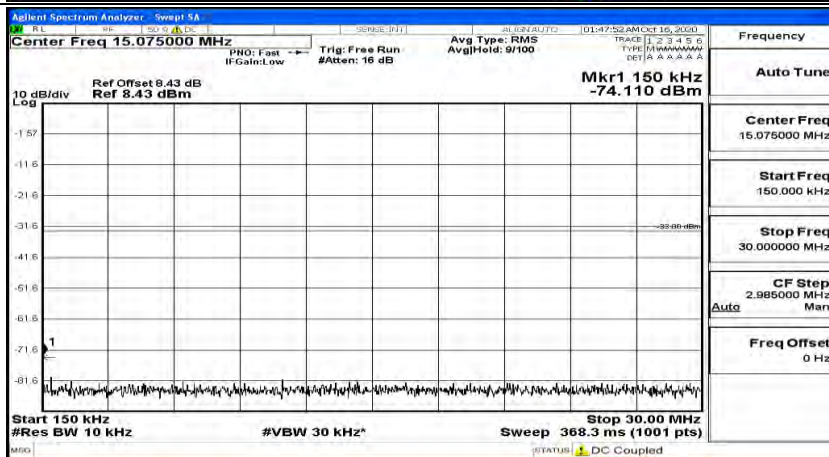

(Channel Bandwidth:20 MHz) LCH_16QAM_1RB#49