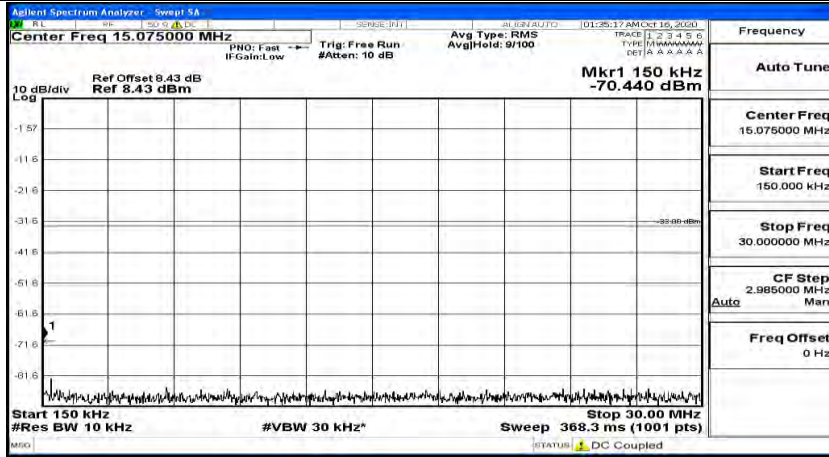

(Channel Bandwidth: 5 MHz) MCH_QPSK_1RB#12

(Channel Bandwidth: 5 MHz) MCH_QPSK_1RB#24

(Channel Bandwidth: 5 MHz)_HCH_QPSK_1RB#0

(Channel Bandwidth: 5 MHz)_HCH_QPSK_1RB#12

(Channel Bandwidth: 5 MHz)_HCH_QPSK_1RB#24

(Channel Bandwidth: 5 MHz)_LCH_16QAM_1RB#0

(Channel Bandwidth: 5 MHz)_LCH_16QAM_1RB#12

(Channel Bandwidth: 5 MHz) LCH_16QAM_1RB#24

(Channel Bandwidth: 5 MHz)_MCH_16QAM_1RB#0

(Channel Bandwidth: 5 MHz)_MCH_16QAM_1RB#12