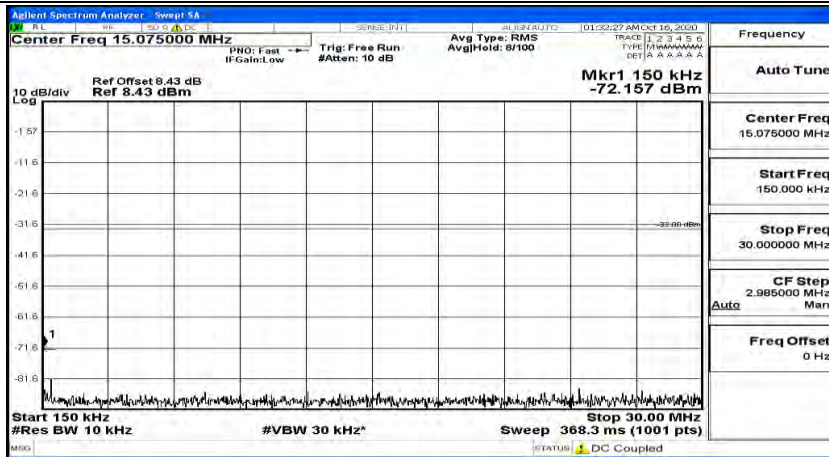

(Channel Bandwidth: 5 MHz)_LCH_16QAM_1RB#12