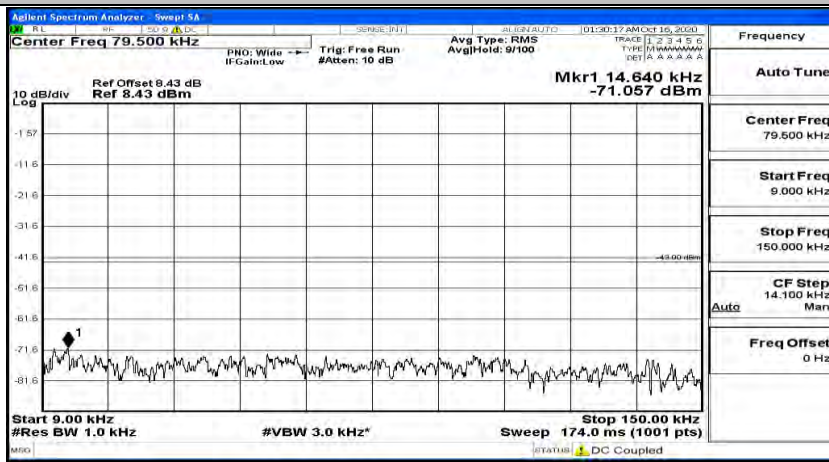

(Channel Bandwidth: 3 MHz)_HCH_16QAM_1RB#14

Channel Bandwidth: 5 MHz

(Channel Bandwidth: 5 MHz)_LCH_QPSK_1RB#0

(Channel Bandwidth: 5 MHz)_LCH_QPSK_1RB#12

(Channel Bandwidth: 5 MHz)_LCH_QPSK_1RB#24

(Channel Bandwidth: 5 MHz)_MCH_QPSK_1RB#0