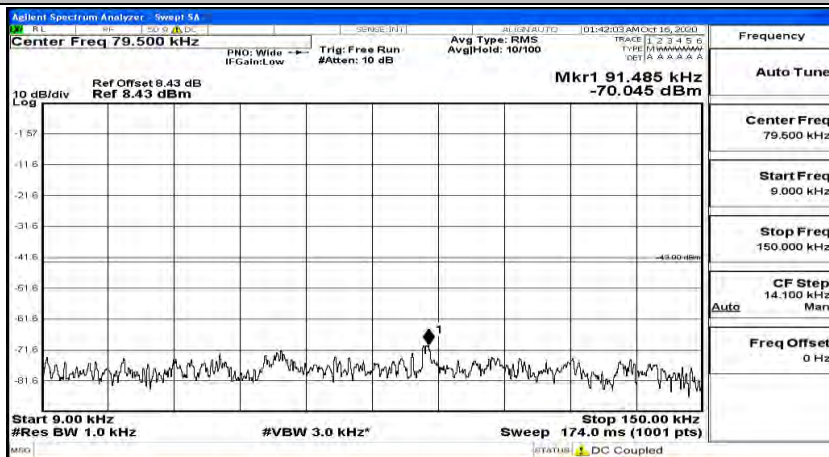

Channel Bandwidth: 15 MHz

(Channel Bandwidth:15 MHz)_LCH_QPSK_1RB#0

(Channel Bandwidth:15 MHz)_LCH_QPSK_1RB#37

(Channel Bandwidth:15 MHz)_LCH_QPSK_1RB#74

(Channel Bandwidth:15 MHz)_MCH_QPSK_1RB#0

(Channel Bandwidth:15 MHz)_MCH_QPSK_1RB#37