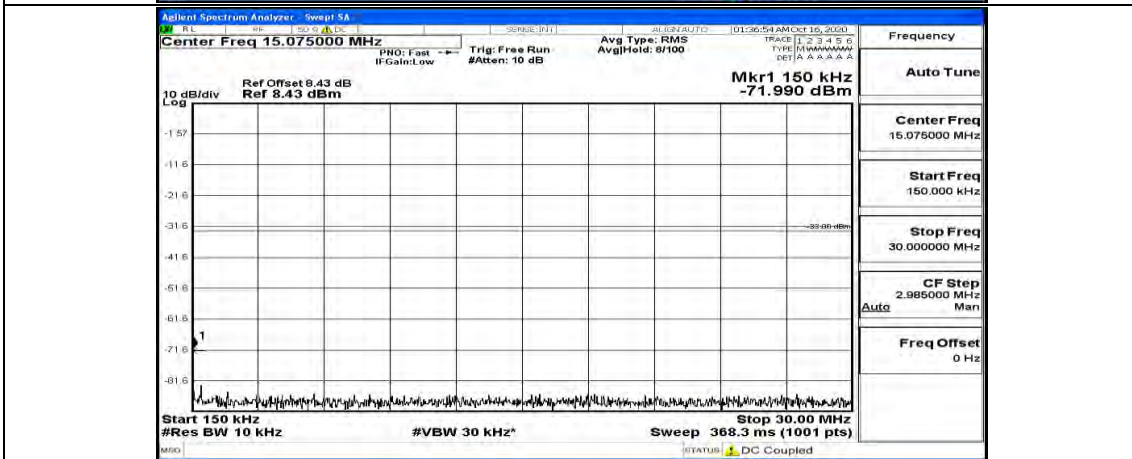

(Channel Bandwidth: 5 MHz)_MCH_16QAM_1RB#24

(Channel Bandwidth: 5 MHz)_HCH_16QAM_1RB#0

(Channel Bandwidth: 5 MHz)_HCH_16QAM_1RB#12

(Channel Bandwidth: 5 MHz)_HCH_16QAM_1RB#24

Channel Bandwidth: 10 MHz

Channel Bandwidth: 10 MHz_LCH_QPSK_1RB#49