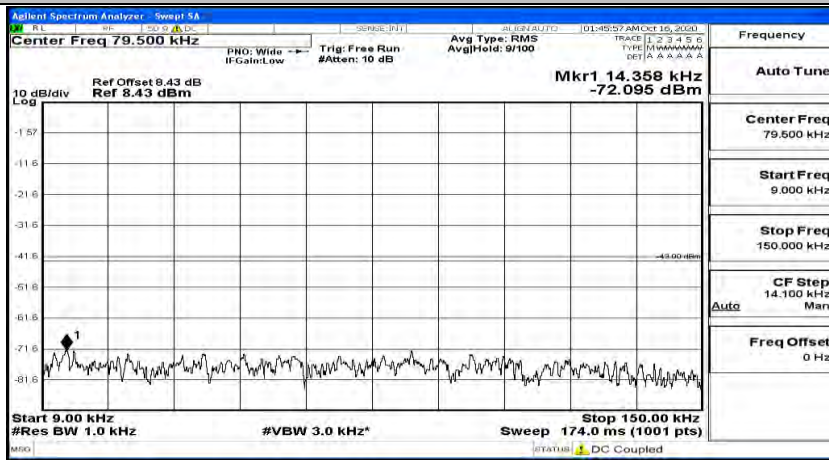

(Channel Bandwidth:15 MHz)_HCH_16QAM_1RB#37