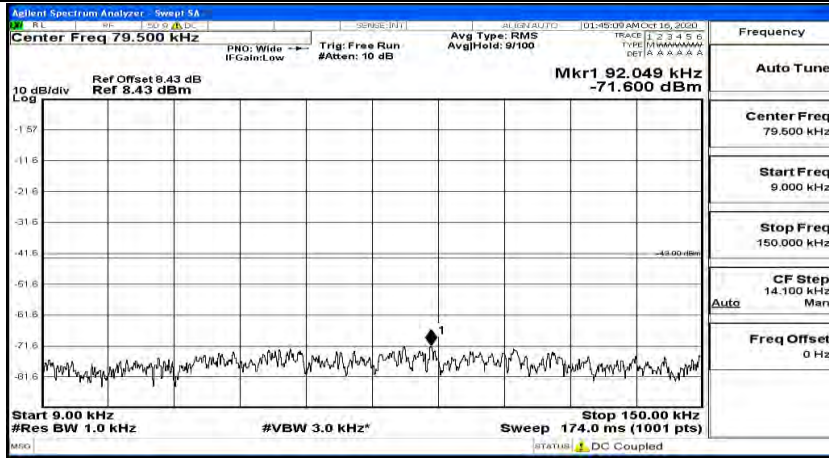

(Channel Bandwidth:15 MHz)_HCH_QPSK_1RB#74