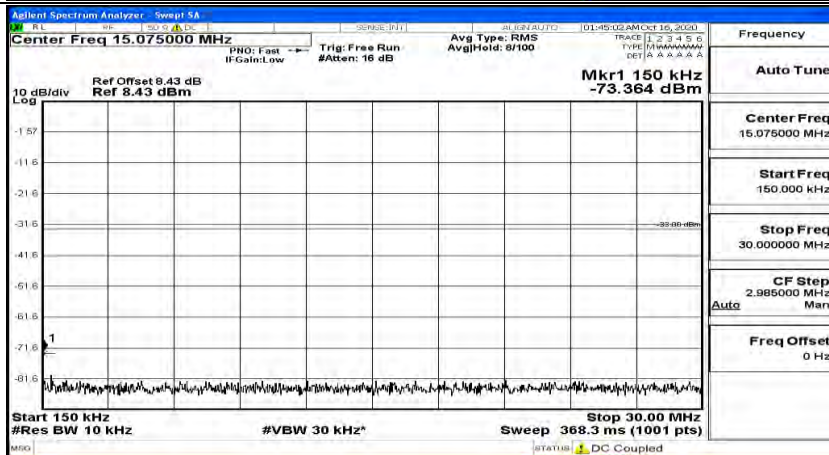

(Channel Bandwidth:15 MHz)_HCH_QPSK_1RB#0

(Channel Bandwidth:15 MHz)_HCH_QPSK_1RB#37