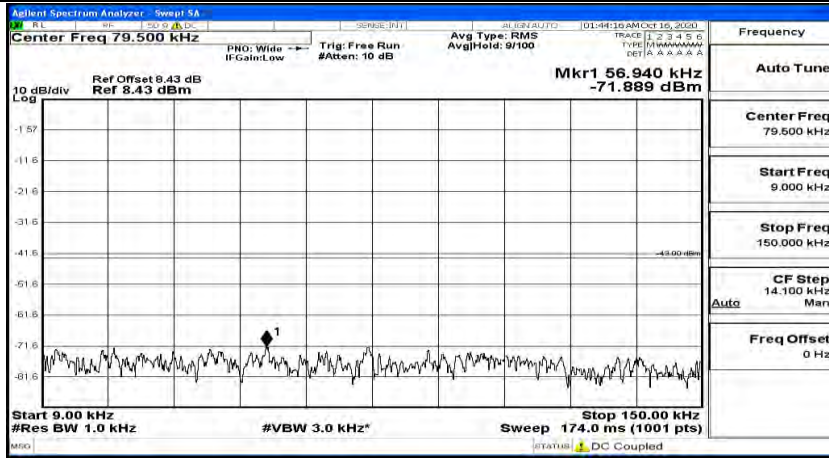

(Channel Bandwidth:15 MHz) LCH_16QAM_1RB#37

(Channel Bandwidth:15 MHz) LCH_16QAM_1RB#74

(Channel Bandwidth:15 MHz)_MCH_16QAM_1RB#0

(Channel Bandwidth:15 MHz)_MCH_16QAM_1RB#37

(Channel Bandwidth:15 MHz)_MCH_16QAM_1RB#74