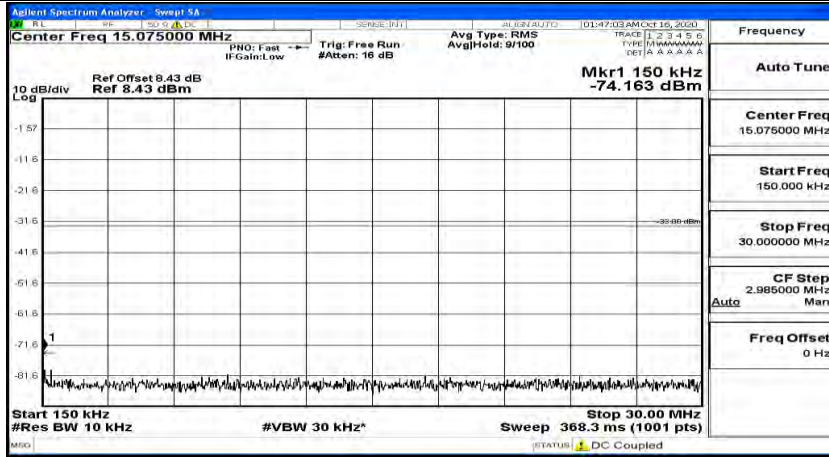

(Channel Bandwidth:15 MHz)_HCH_16QAM_1RB#0

(Channel Bandwidth:15 MHz)_HCH_16QAM_1RB#37

(Channel Bandwidth:15 MHz)_HCH_16QAM_1RB#74

Channel Bandwidth: 20 MHz

(Channel Bandwidth:20 MHz)_LCH_QPSK_1RB#0

(Channel Bandwidth:20 MHz)_LCH_QPSK_1RB#49