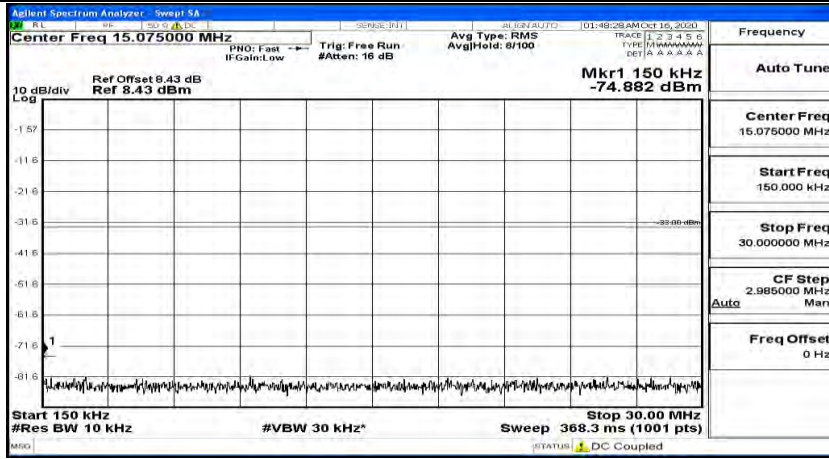

(Channel Bandwidth:20 MHz)_MCH_QPSK_1RB#49