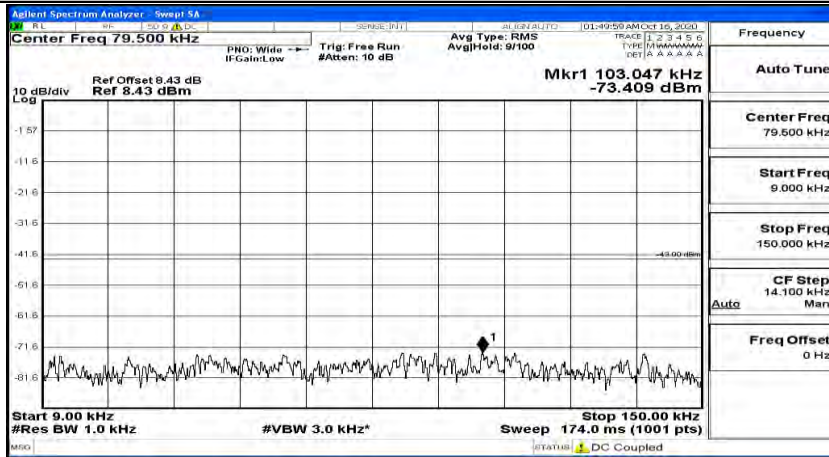

(Channel Bandwidth:20 MHz)_LCH_QPSK_1RB#99

(Channel Bandwidth:20 MHz)_MCH_QPSK_1RB#0

(Channel Bandwidth:20 MHz)_MCH_QPSK_1RB#49

(Channel Bandwidth:20 MHz)_MCH_QPSK_1RB#99

(Channel Bandwidth:20 MHz)_HCH_QPSK_1RB#0