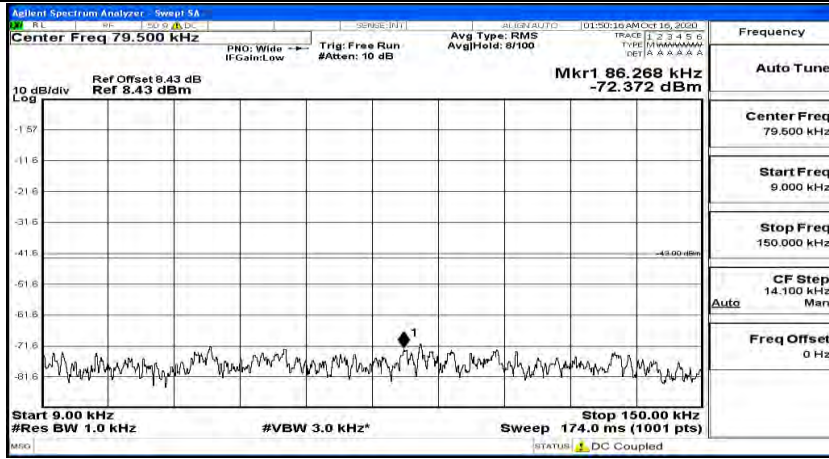

(Channel Bandwidth:20 MHz)_HCH_QPSK_1RB#99