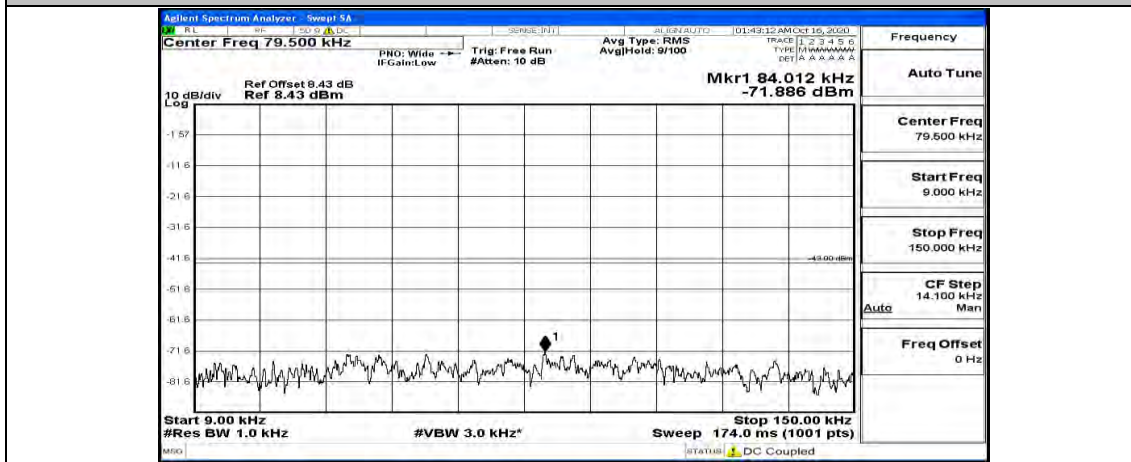

Channel Bandwidth: 15 MHz

(Channel Bandwidth:15 MHz)_LCH_QPSK_1RB#0

(Channel Bandwidth:15 MHz)_LCH_QPSK_1RB#37

(Channel Bandwidth:15 MHz)_LCH_QPSK_1RB#74

(Channel Bandwidth:15 MHz)_MCH_QPSK_1RB#0

(Channel Bandwidth:15 MHz)_MCH_QPSK_1RB#37