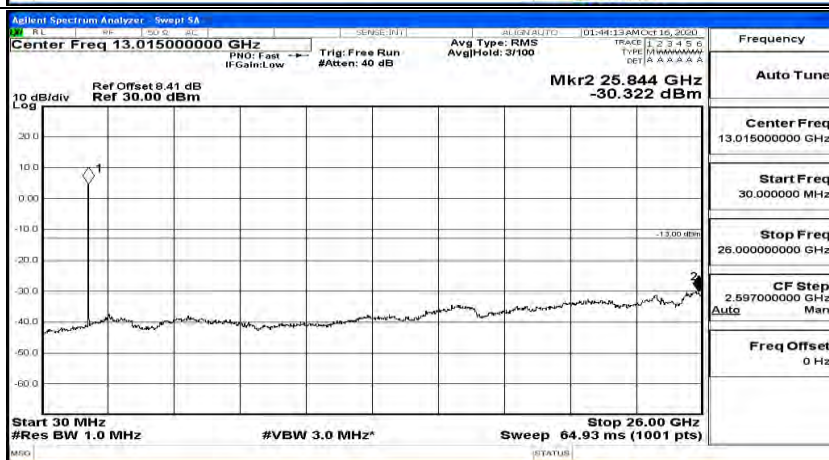

(Channel Bandwidth:15 MHz) LCH_16QAM_1RB#37

(Channel Bandwidth:15 MHz) LCH_16QAM_1RB#74

(Channel Bandwidth:15 MHz)_MCH_16QAM_1RB#0

(Channel Bandwidth:15 MHz)_MCH_16QAM_1RB#37

(Channel Bandwidth:15 MHz)_MCH_16QAM_1RB#74