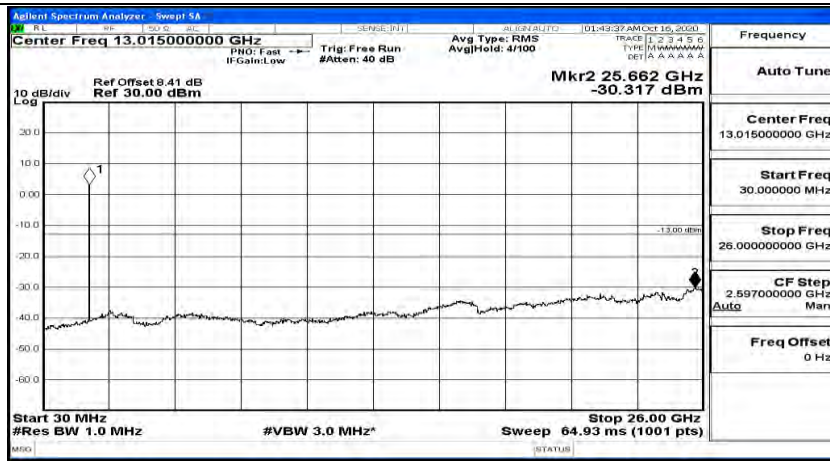

Channel Bandwidth: 15 MHz

(Channel Bandwidth:15 MHz)_LCH_QPSK_1RB#0

(Channel Bandwidth:15 MHz)_LCH_QPSK_1RB#37

(Channel Bandwidth:15 MHz)_LCH_QPSK_1RB#74

(Channel Bandwidth:15 MHz)_MCH_QPSK_1RB#0

(Channel Bandwidth:15 MHz)_MCH_QPSK_1RB#37