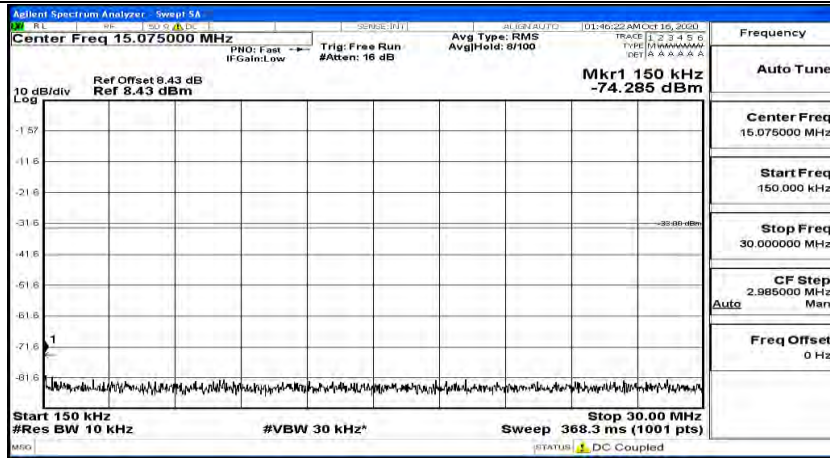

(Channel Bandwidth:15 MHz)_HCH_16QAM_1RB#0

(Channel Bandwidth:15 MHz)_HCH_16QAM_1RB#37

(Channel Bandwidth:15 MHz)_HCH_16QAM_1RB#74

Channel Bandwidth: 20 MHz

(Channel Bandwidth:20 MHz)_LCH_QPSK_1RB#0

(Channel Bandwidth:20 MHz)_LCH_QPSK_1RB#49