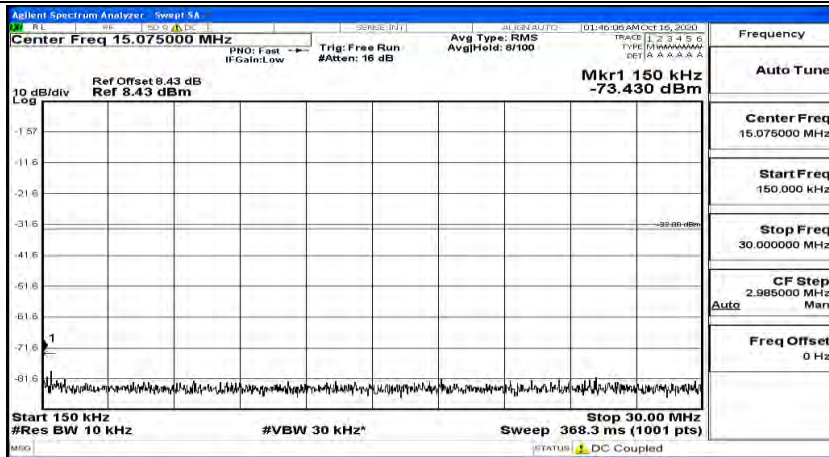

(Channel Bandwidth:15 MHz)_HCH_16QAM_1RB#37