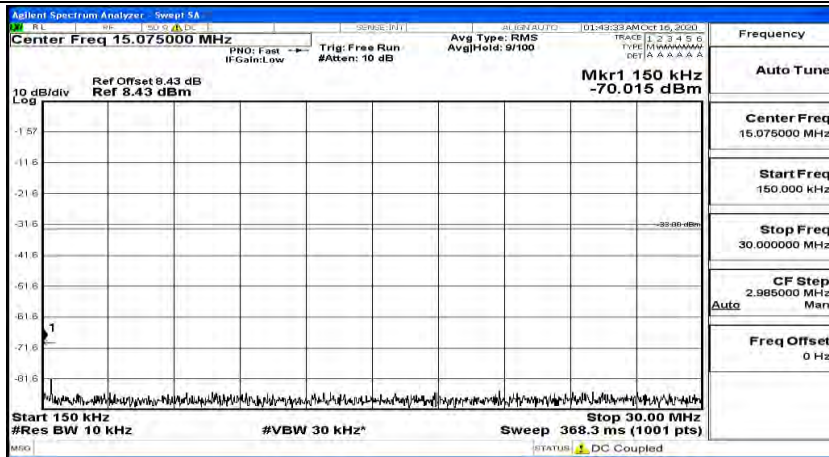

Channel Bandwidth: 15 MHz

(Channel Bandwidth:15 MHz)_LCH_QPSK_1RB#0

(Channel Bandwidth:15 MHz)_LCH_QPSK_1RB#37

(Channel Bandwidth:15 MHz)_LCH_QPSK_1RB#74

(Channel Bandwidth:15 MHz)_MCH_QPSK_1RB#0

(Channel Bandwidth:15 MHz)_MCH_QPSK_1RB#37