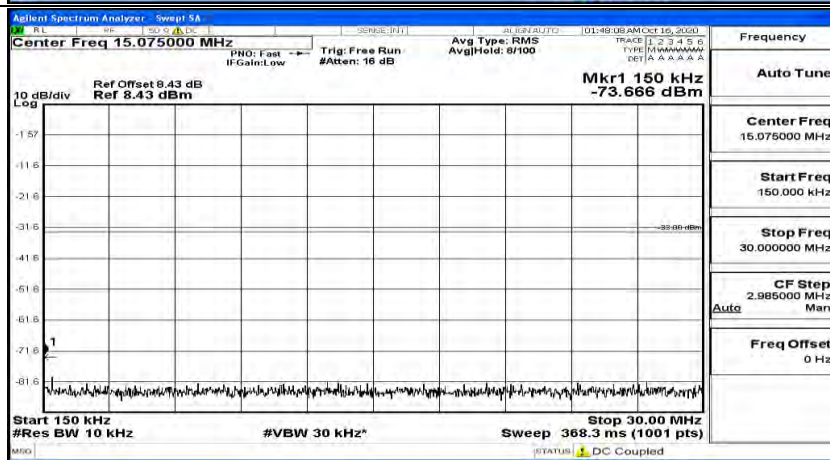

(Channel Bandwidth:20 MHz)_MCH_16QAM_1RB#0

Frequency
Auto Tune
Center Freq 79.500 kHz
Start Freq 9.000 kHz
Stop Freq 150.000 kHz
CF Step 14.100 kHz Man
Freq Offset 0 Hz

Frequency
Auto Tune
Center Freq 15.075000 MHz
Start Freq 150.000 kHz
Stop Freq 30.000000 MHz
CF Step 2.985000 MHz Man
Freq Offset 0 Hz