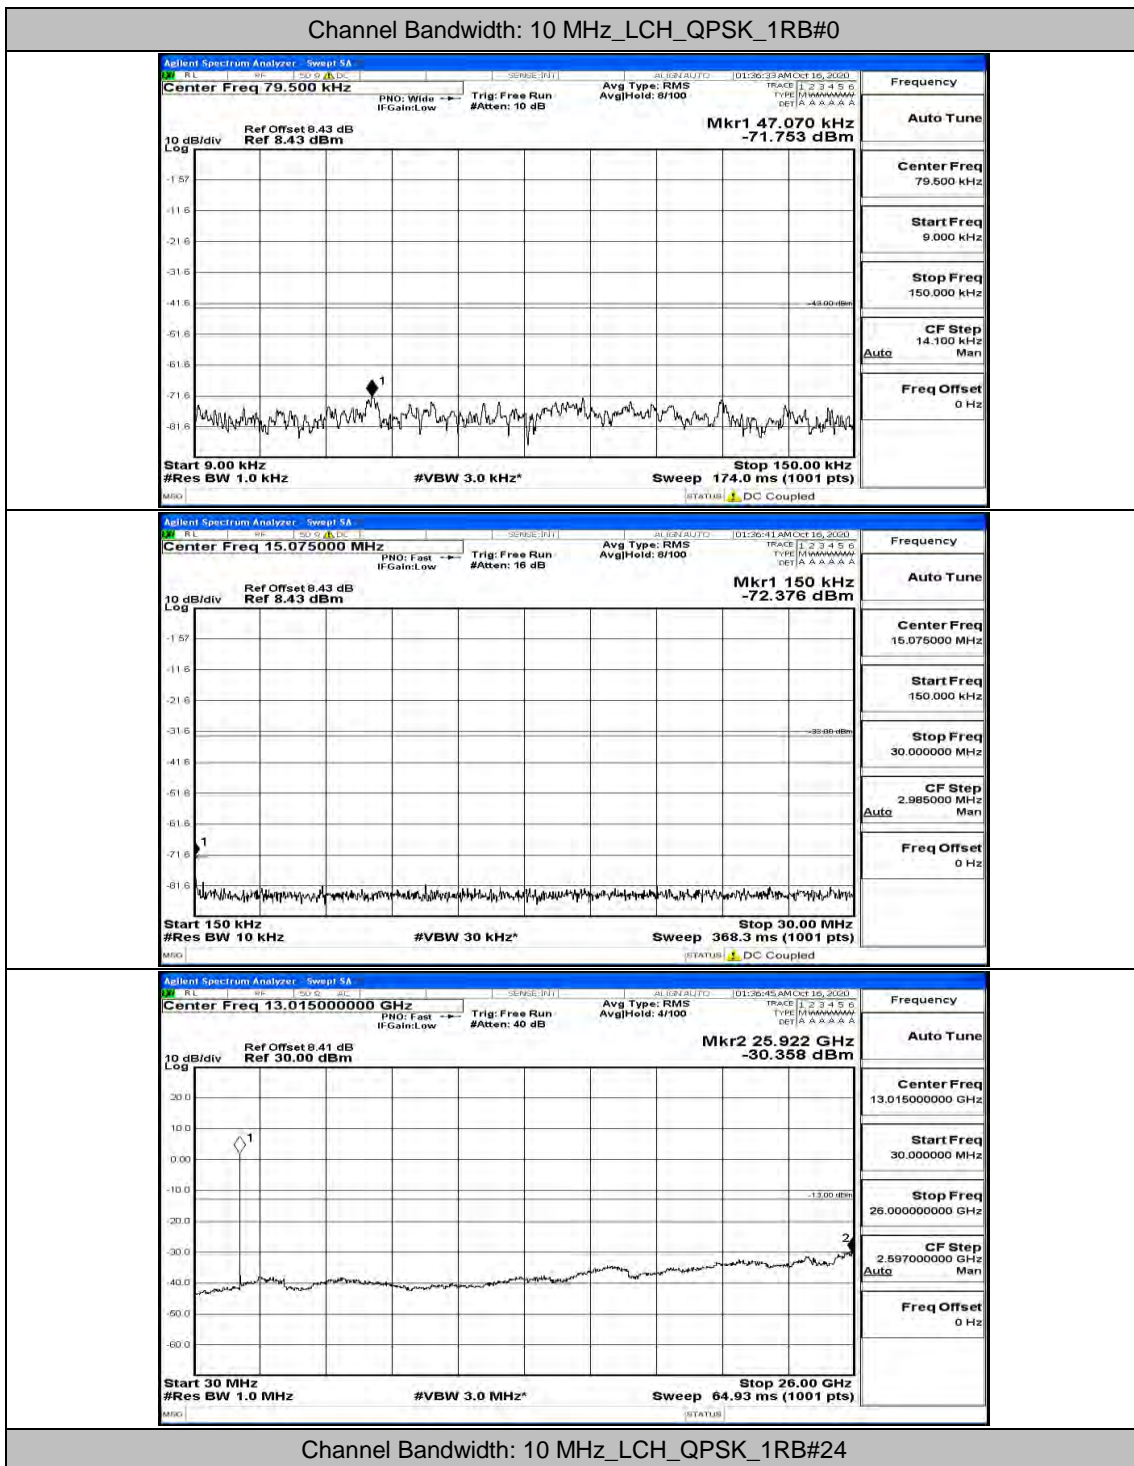

(Channel Bandwidth: 5 MHz)_MCH_16QAM_1RB#24

(Channel Bandwidth: 5 MHz)_HCH_16QAM_1RB#0

(Channel Bandwidth: 5 MHz)_HCH_16QAM_1RB#12

(Channel Bandwidth: 5 MHz)_HCH_16QAM_1RB#24

Channel Bandwidth: 10 MHz

Channel Bandwidth: 10 MHz_LCH_QPSK_1RB#49