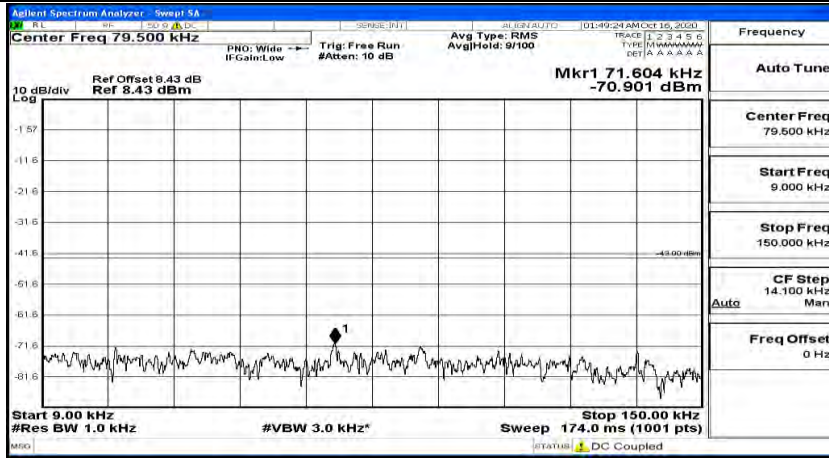

(Channel Bandwidth:20 MHz)_MCH_16QAM_1RB#0

Frequency
Auto Tune
Center Freq 79.500 kHz
Start Freq 9.000 kHz
Stop Freq 150.000 kHz
CF Step 14.100 kHz Man
Freq Offset 0 Hz

Frequency
Auto Tune
Center Freq 15.075000 MHz
Start Freq 150.000 kHz
Stop Freq 30.000000 MHz
CF Step 2.985000 MHz Man
Freq Offset 0 Hz

Frequency
Auto Tune
Center Freq 13.015000000 GHz
Start Freq 30.000000 MHz
Stop Freq 26.000000000 GHz
CF Step 2.597000000 GHz Auto
Freq Offset 0 Hz

(Channel Bandwidth:20 MHz)_MCH_16QAM_1RB#49

(Channel Bandwidth:20 MHz)_MCH_16QAM_1RB#99