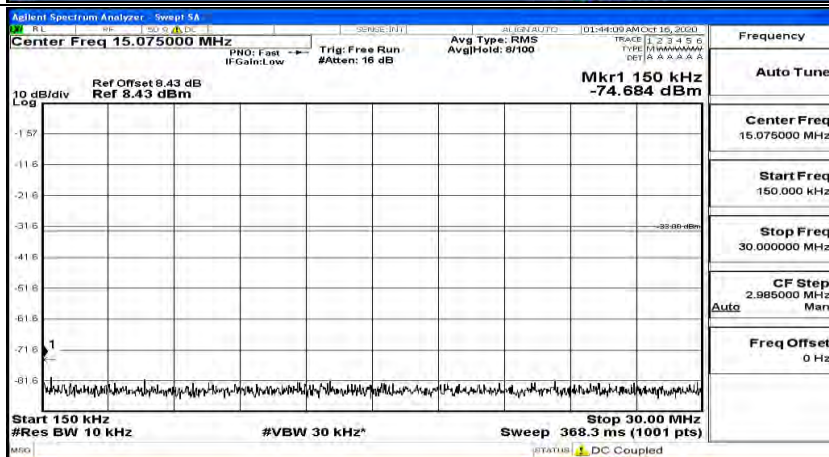

(Channel Bandwidth:15 MHz) LCH_16QAM_1RB#37

(Channel Bandwidth:15 MHz) LCH_16QAM_1RB#74

(Channel Bandwidth:15 MHz)_MCH_16QAM_1RB#0

(Channel Bandwidth:15 MHz)_MCH_16QAM_1RB#37

(Channel Bandwidth:15 MHz)_MCH_16QAM_1RB#74