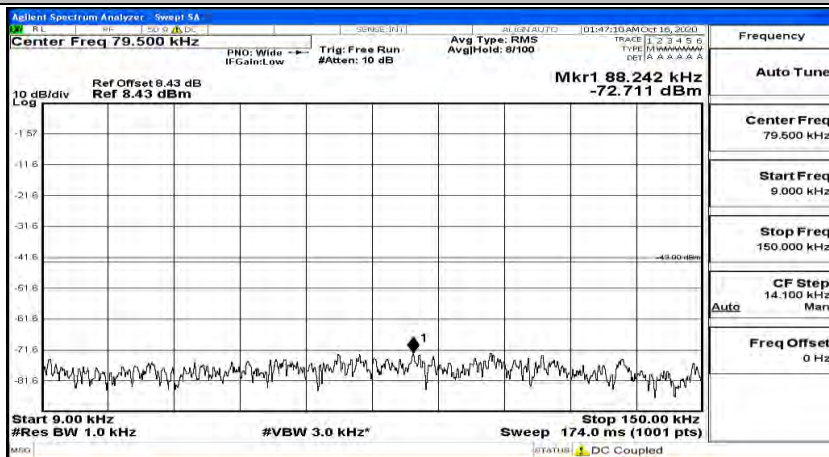

(Channel Bandwidth:20 MHz)_LCH_QPSK_1RB#99