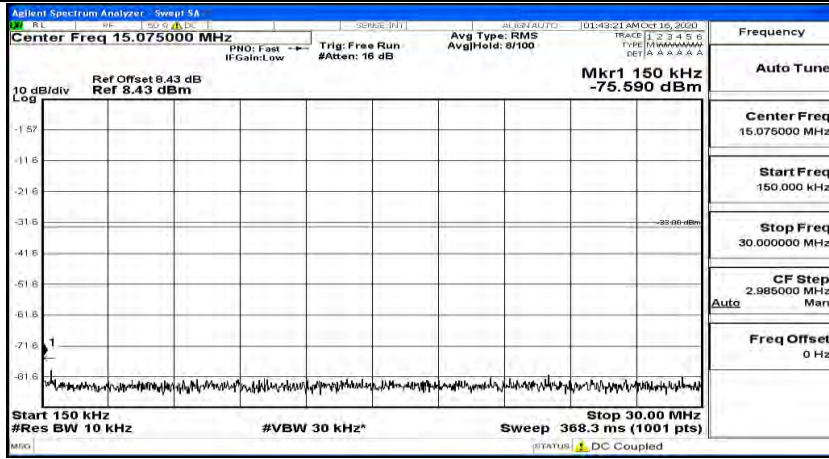

Channel Bandwidth: 15 MHz

(Channel Bandwidth:15 MHz)_LCH_QPSK_1RB#0

(Channel Bandwidth:15 MHz)_LCH_QPSK_1RB#37

(Channel Bandwidth:15 MHz)_LCH_QPSK_1RB#74

(Channel Bandwidth:15 MHz)_MCH_QPSK_1RB#0

(Channel Bandwidth:15 MHz)_MCH_QPSK_1RB#37