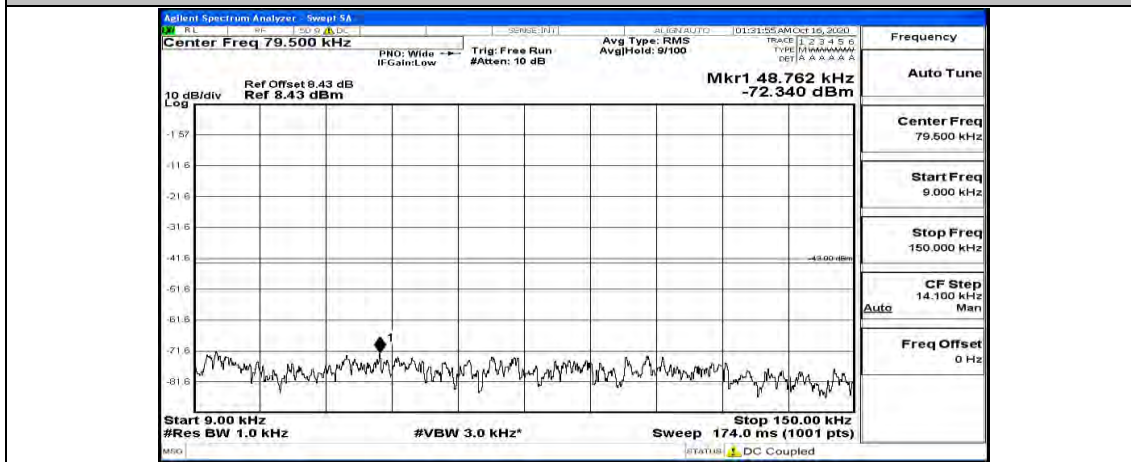

(Channel Bandwidth: 5 MHz)_LCH_16QAM_1RB#0