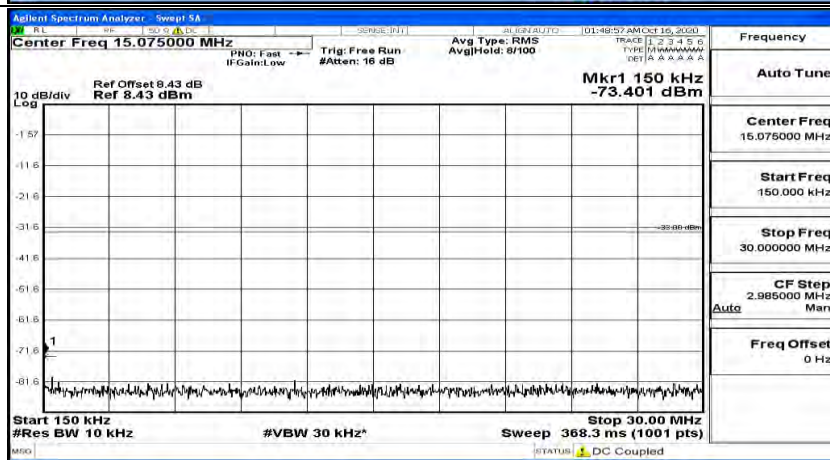

(Channel Bandwidth:20 MHz)_LCH_QPSK_1RB#99

(Channel Bandwidth:20 MHz)_MCH_QPSK_1RB#0

(Channel Bandwidth:20 MHz)_MCH_QPSK_1RB#49

(Channel Bandwidth:20 MHz)_MCH_QPSK_1RB#99

(Channel Bandwidth:20 MHz)_HCH_QPSK_1RB#0