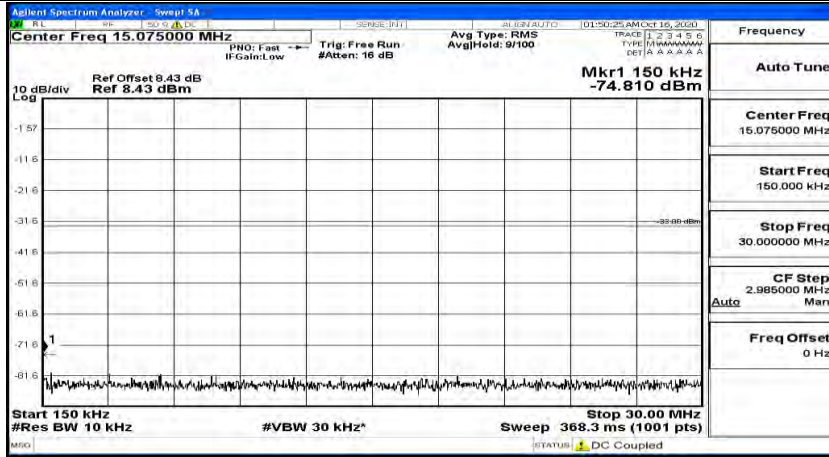

(Channel Bandwidth:20 MHz)_HCH_QPSK_1RB#99