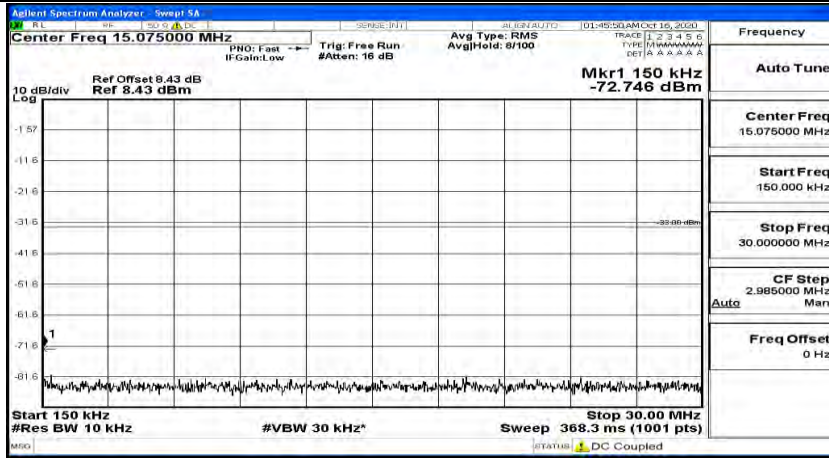

(Channel Bandwidth:15 MHz)_HCH_16QAM_1RB#37