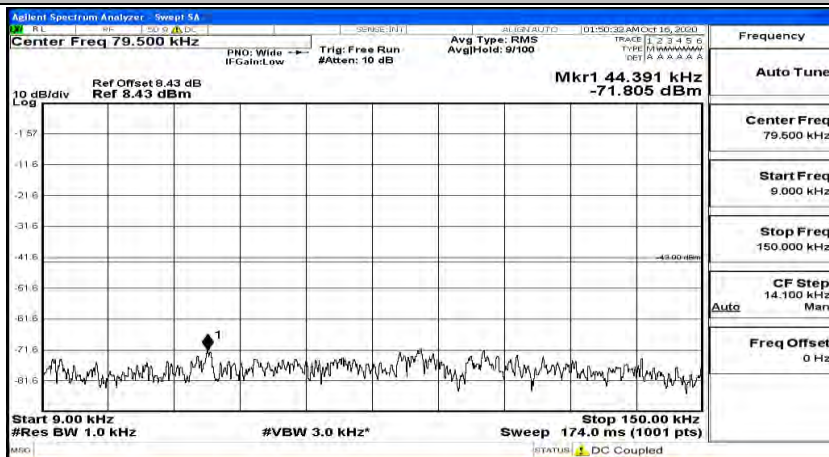

(Channel Bandwidth:20 MHz)_HCH_QPSK_1RB#99