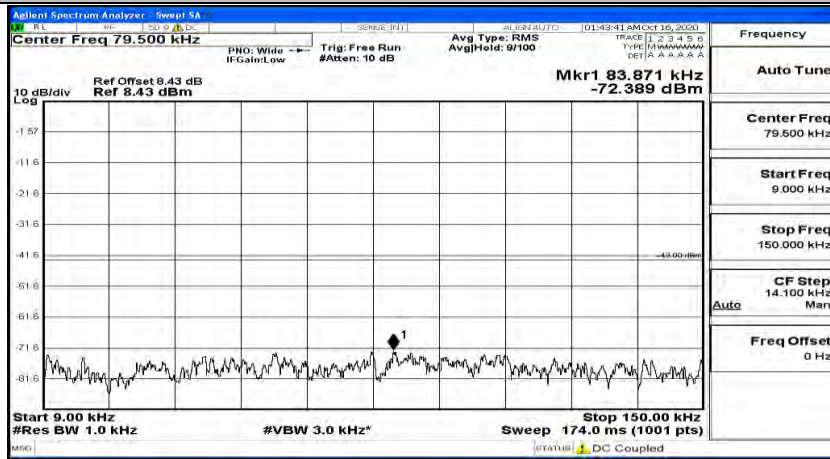

(Channel Bandwidth:15 MHz)_MCH_QPSK_1RB#74