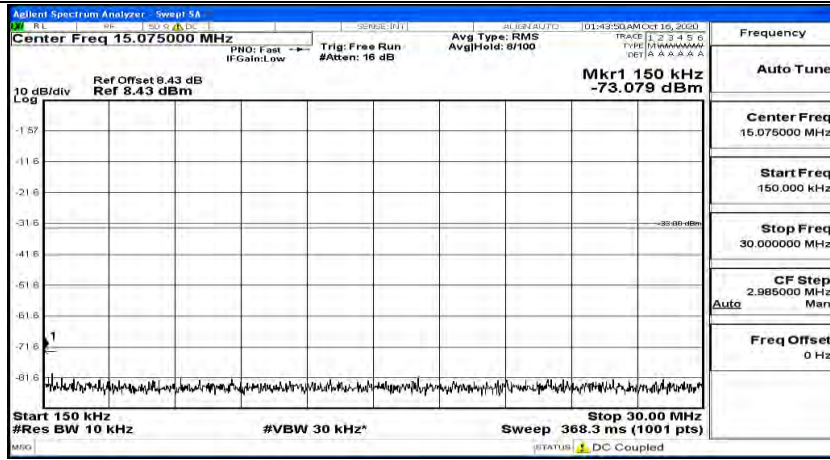

(Channel Bandwidth:15 MHz)_MCH_QPSK_1RB#74