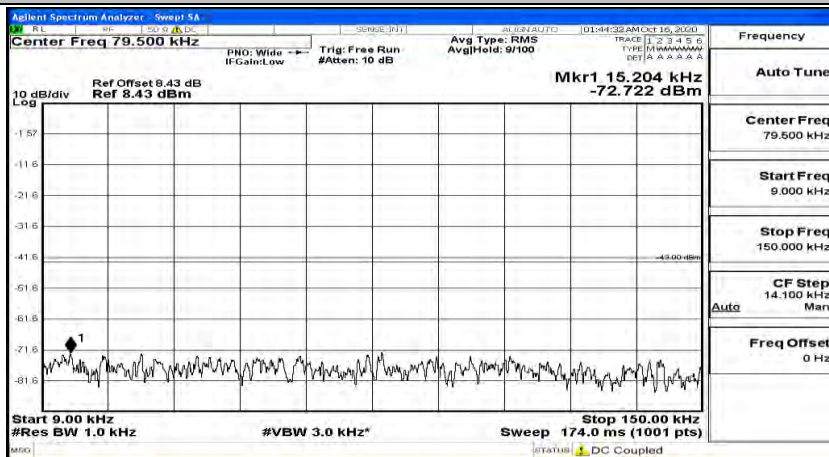

(Channel Bandwidth:15 MHz) LCH_16QAM_1RB#37

(Channel Bandwidth:15 MHz) LCH_16QAM_1RB#74

(Channel Bandwidth:15 MHz)_MCH_16QAM_1RB#0

(Channel Bandwidth:15 MHz)_MCH_16QAM_1RB#37

(Channel Bandwidth:15 MHz)_MCH_16QAM_1RB#74