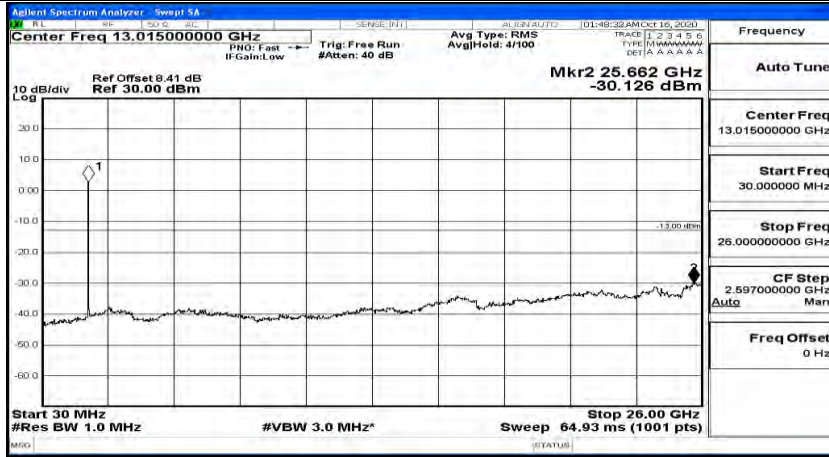

(Channel Bandwidth:20 MHz)_MCH_QPSK_1RB#49