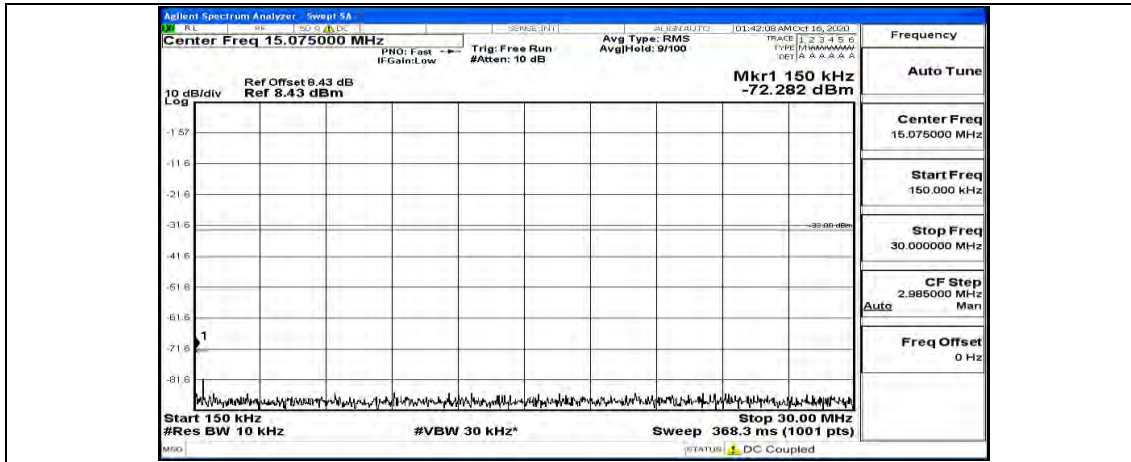

Channel Bandwidth: 15 MHz

(Channel Bandwidth:15 MHz)_LCH_QPSK_1RB#0

(Channel Bandwidth:15 MHz)_LCH_QPSK_1RB#37

(Channel Bandwidth:15 MHz)_LCH_QPSK_1RB#74

(Channel Bandwidth:15 MHz)_MCH_QPSK_1RB#0

(Channel Bandwidth:15 MHz)_MCH_QPSK_1RB#37