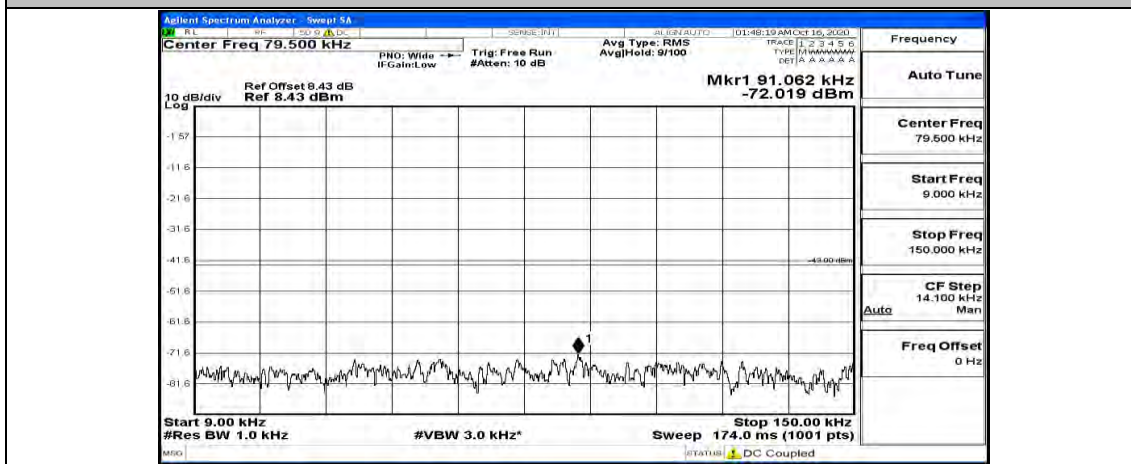

(Channel Bandwidth:20 MHz)_MCH_QPSK_1RB#0