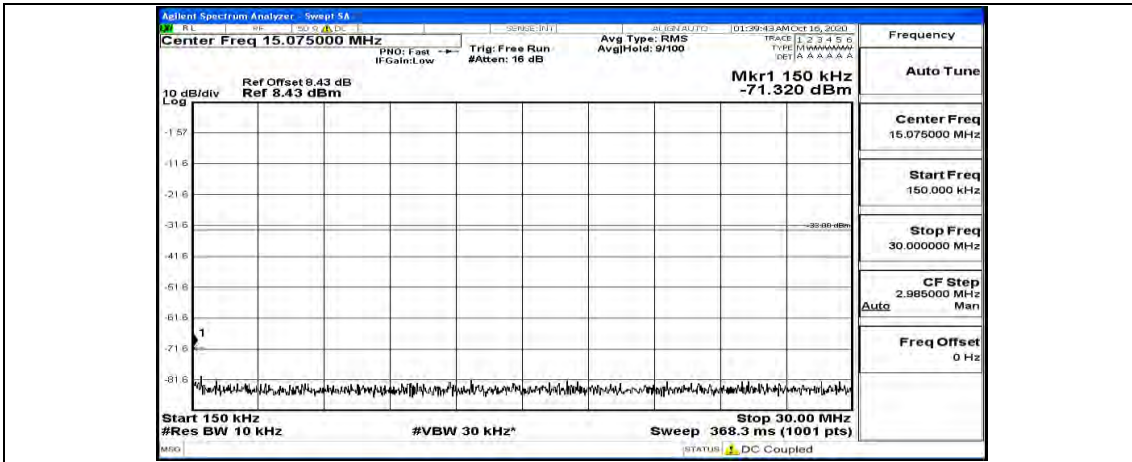

Channel Bandwidth: 10 MHz_HCH_16QAM_1RB#0