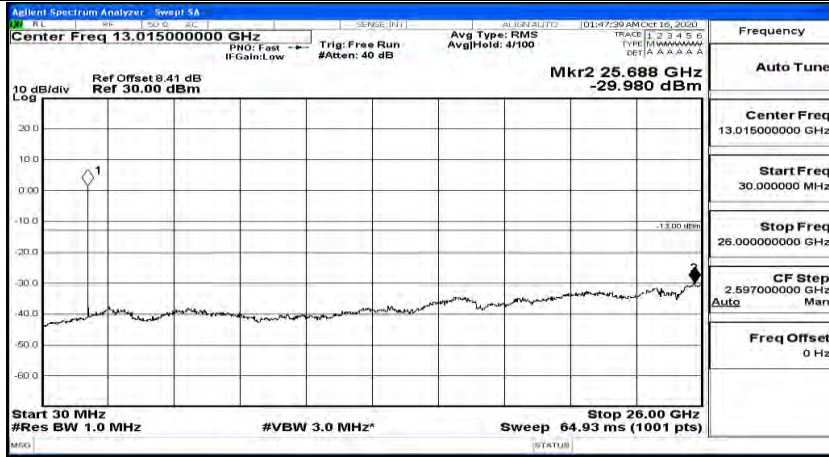

(Channel Bandwidth:20 MHz) LCH_16QAM_1RB#49