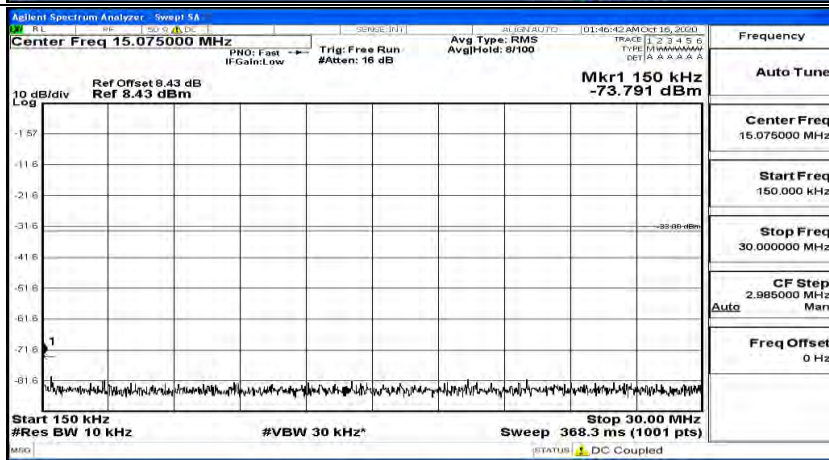

(Channel Bandwidth:15 MHz)_HCH_16QAM_1RB#0

(Channel Bandwidth:15 MHz)_HCH_16QAM_1RB#37

(Channel Bandwidth:15 MHz)_HCH_16QAM_1RB#74

Channel Bandwidth: 20 MHz

(Channel Bandwidth:20 MHz)_LCH_QPSK_1RB#0

(Channel Bandwidth:20 MHz)_LCH_QPSK_1RB#49