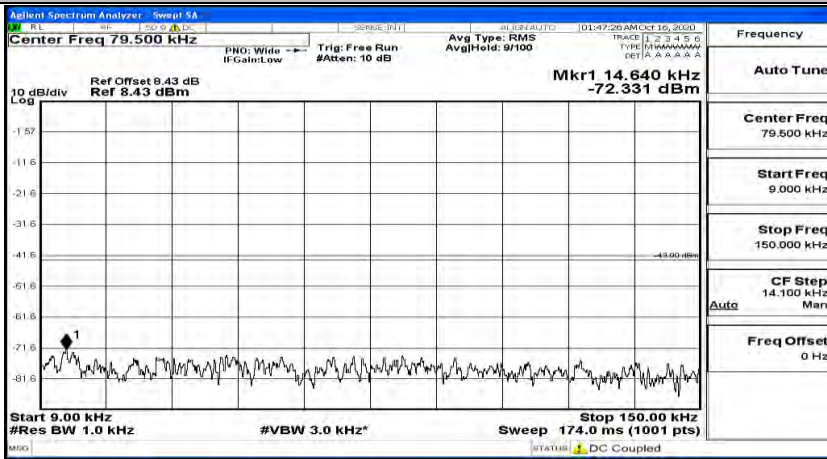

(Channel Bandwidth:20 MHz)_LCH_16QAM_1RB#0