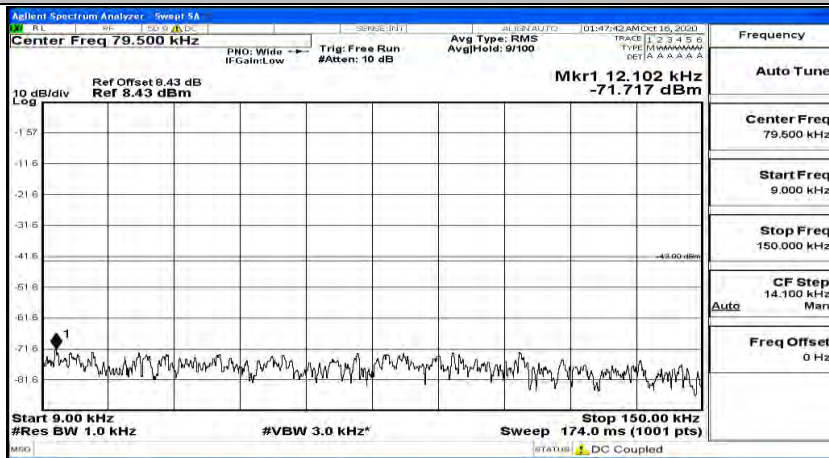

(Channel Bandwidth:20 MHz) LCH_16QAM_1RB#49