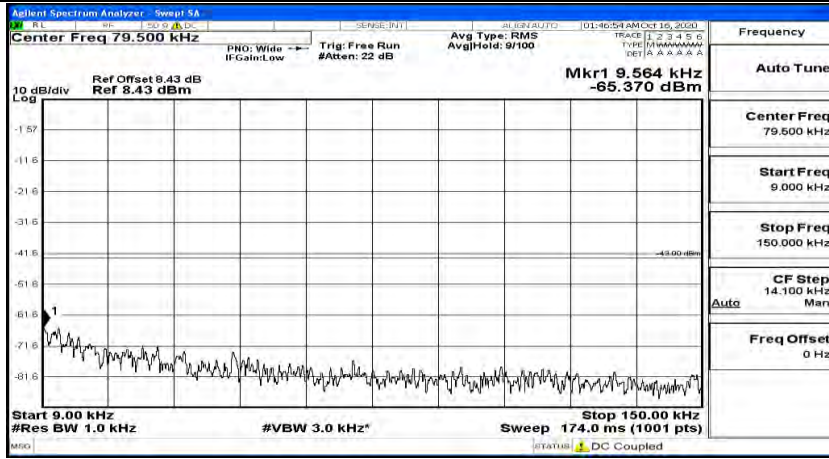

(Channel Bandwidth:15 MHz)_HCH_16QAM_1RB#0

(Channel Bandwidth:15 MHz)_HCH_16QAM_1RB#37

(Channel Bandwidth:15 MHz)_HCH_16QAM_1RB#74

Channel Bandwidth: 20 MHz

(Channel Bandwidth:20 MHz)_LCH_QPSK_1RB#0

(Channel Bandwidth:20 MHz)_LCH_QPSK_1RB#49