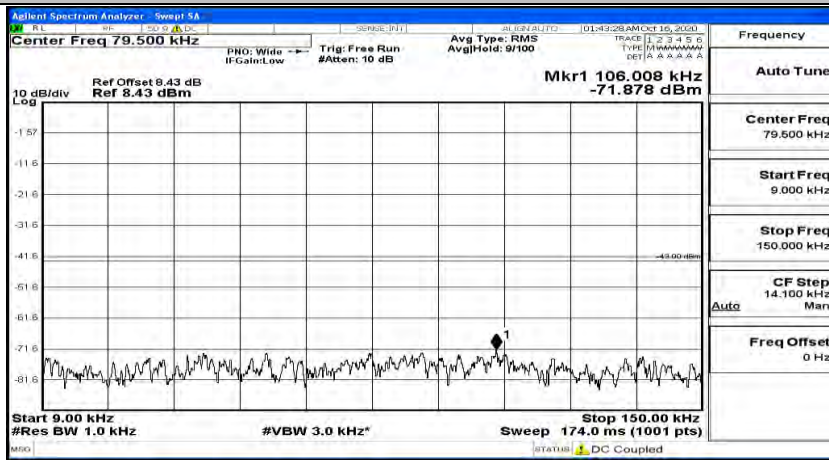

Channel Bandwidth: 15 MHz

(Channel Bandwidth:15 MHz)_LCH_QPSK_1RB#0

(Channel Bandwidth:15 MHz)_LCH_QPSK_1RB#37

(Channel Bandwidth:15 MHz)_LCH_QPSK_1RB#74

(Channel Bandwidth:15 MHz)_MCH_QPSK_1RB#0

(Channel Bandwidth:15 MHz)_MCH_QPSK_1RB#37