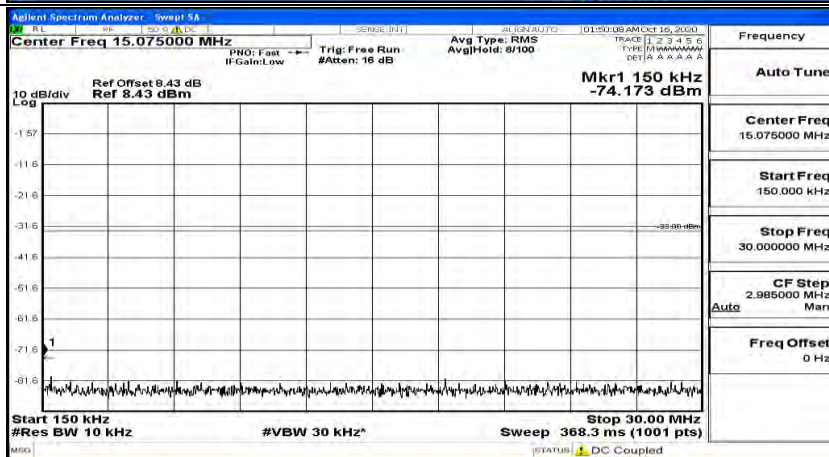

(Channel Bandwidth:20 MHz)_LCH_QPSK_1RB#99

(Channel Bandwidth:20 MHz)_MCH_QPSK_1RB#0

(Channel Bandwidth:20 MHz)_MCH_QPSK_1RB#49

(Channel Bandwidth:20 MHz)_MCH_QPSK_1RB#99

(Channel Bandwidth:20 MHz)_HCH_QPSK_1RB#0