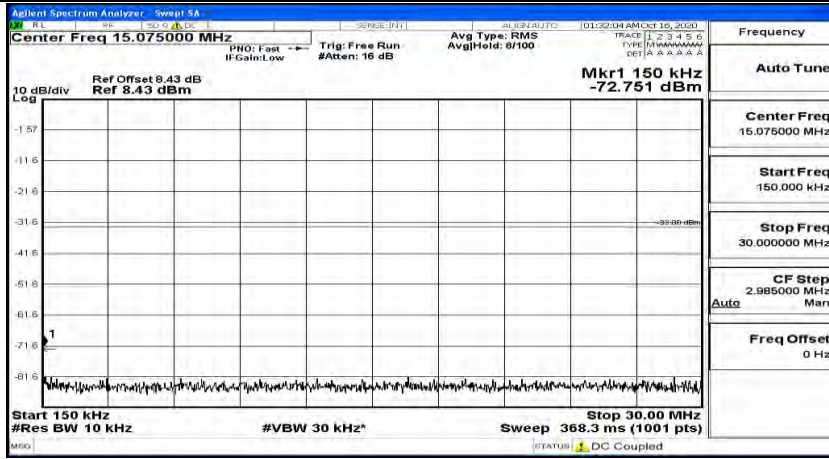

(Channel Bandwidth: 5 MHz) MCH_QPSK_1RB#12

(Channel Bandwidth: 5 MHz) MCH_QPSK_1RB#24

(Channel Bandwidth: 5 MHz)_HCH_QPSK_1RB#0

(Channel Bandwidth: 5 MHz)_HCH_QPSK_1RB#12

(Channel Bandwidth: 5 MHz)_HCH_QPSK_1RB#24

(Channel Bandwidth: 5 MHz)_LCH_16QAM_1RB#0

(Channel Bandwidth: 5 MHz)_LCH_16QAM_1RB#12

(Channel Bandwidth: 5 MHz) LCH_16QAM_1RB#24

(Channel Bandwidth: 5 MHz)_MCH_16QAM_1RB#0

(Channel Bandwidth: 5 MHz)_MCH_16QAM_1RB#12