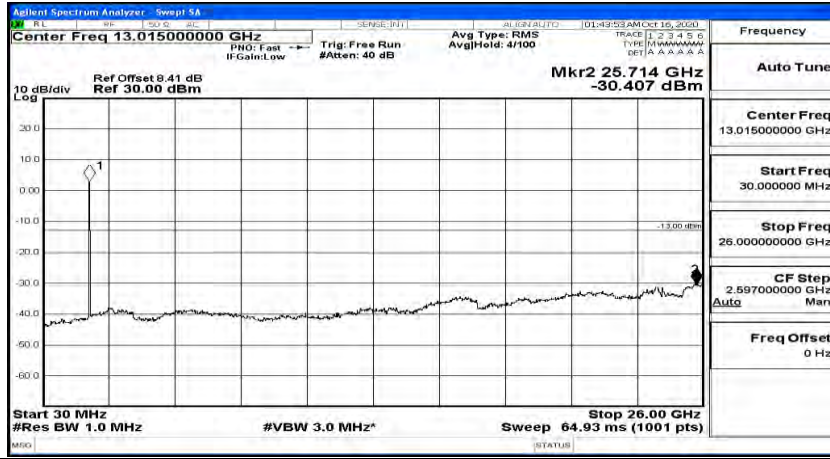

(Channel Bandwidth:15 MHz)_MCH_QPSK_1RB#74