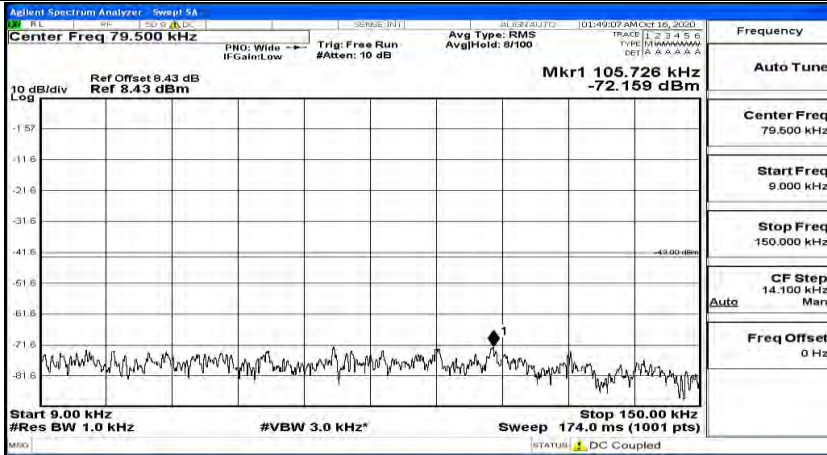

(Channel Bandwidth:20 MHz)_MCH_16QAM_1RB#0

Frequency
Auto Tune
Center Freq 79.500 kHz
Start Freq 9.000 kHz
Stop Freq 150.000 kHz
CF Step 14.100 kHz Man
Freq Offset 0 Hz

Frequency
Auto Tune
Center Freq 15.075000 MHz
Start Freq 150.000 kHz
Stop Freq 30.000000 MHz
CF Step 2.985000 MHz Man
Freq Offset 0 Hz