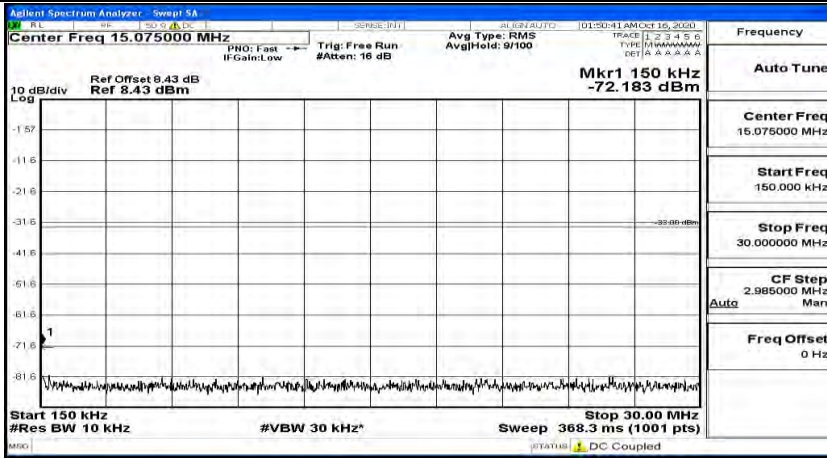

(Channel Bandwidth:20 MHz)_LCH_16QAM_1RB#0