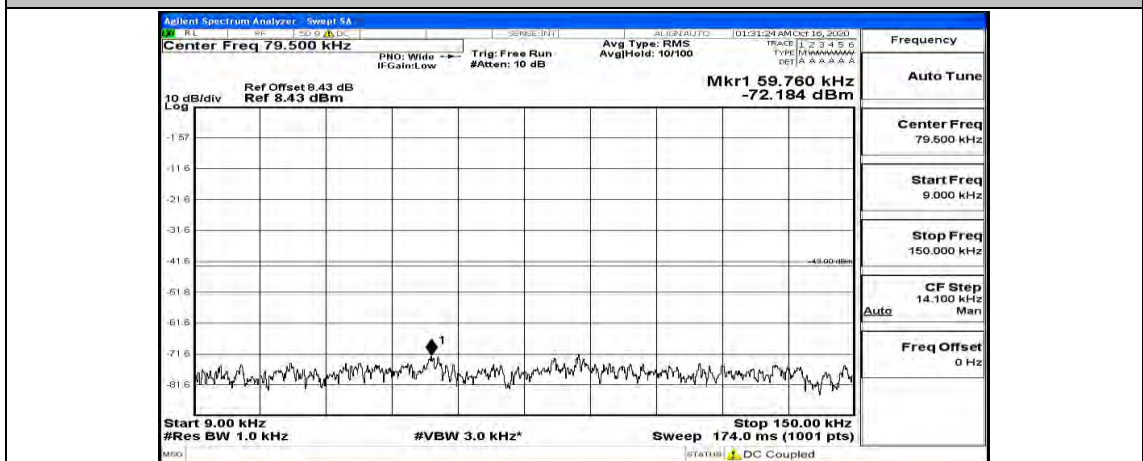

(Channel Bandwidth: 3 MHz)_HCH_16QAM_1RB#14

Channel Bandwidth: 5 MHz

(Channel Bandwidth: 5 MHz)_LCH_QPSK_1RB#0

(Channel Bandwidth: 5 MHz)_LCH_QPSK_1RB#12

(Channel Bandwidth: 5 MHz)_LCH_QPSK_1RB#24

(Channel Bandwidth: 5 MHz)_MCH_QPSK_1RB#0