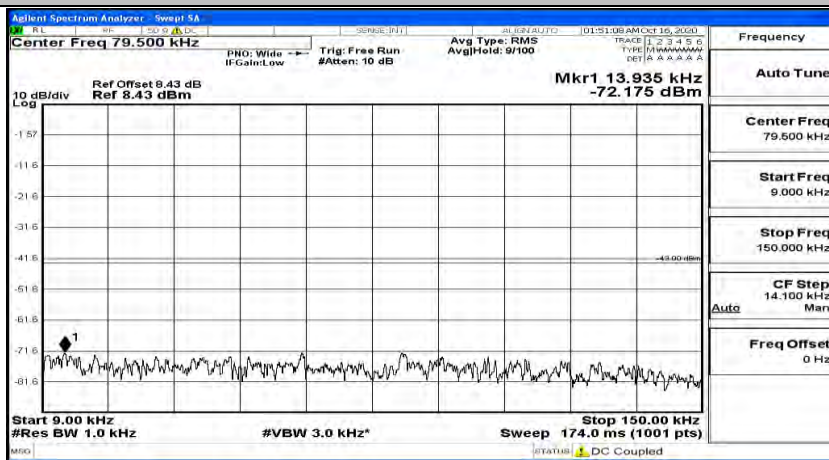

(Channel Bandwidth:20 MHz)_HCH_16QAM_1RB#49