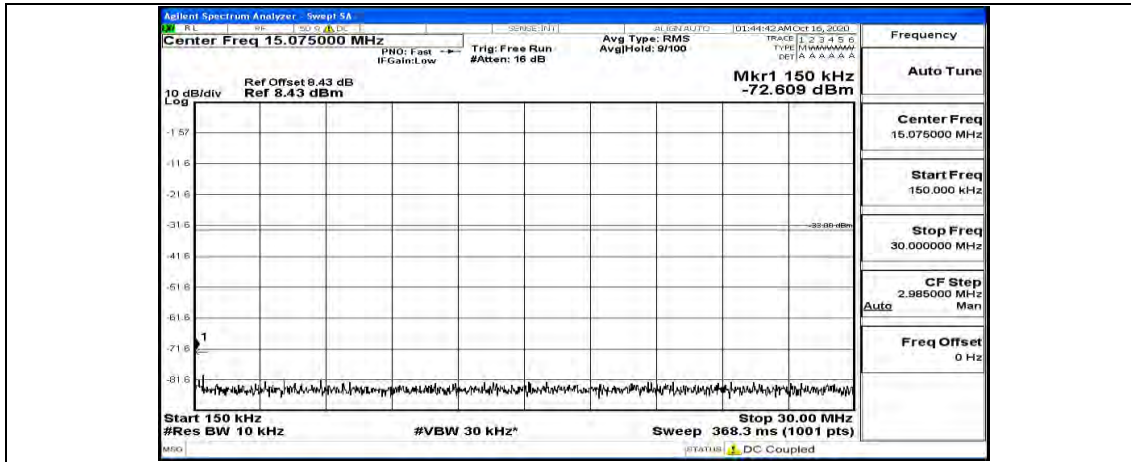

(Channel Bandwidth:15 MHz) LCH_16QAM_1RB#37

(Channel Bandwidth:15 MHz) LCH_16QAM_1RB#74

(Channel Bandwidth:15 MHz)_MCH_16QAM_1RB#0

(Channel Bandwidth:15 MHz)_MCH_16QAM_1RB#37

(Channel Bandwidth:15 MHz)_MCH_16QAM_1RB#74