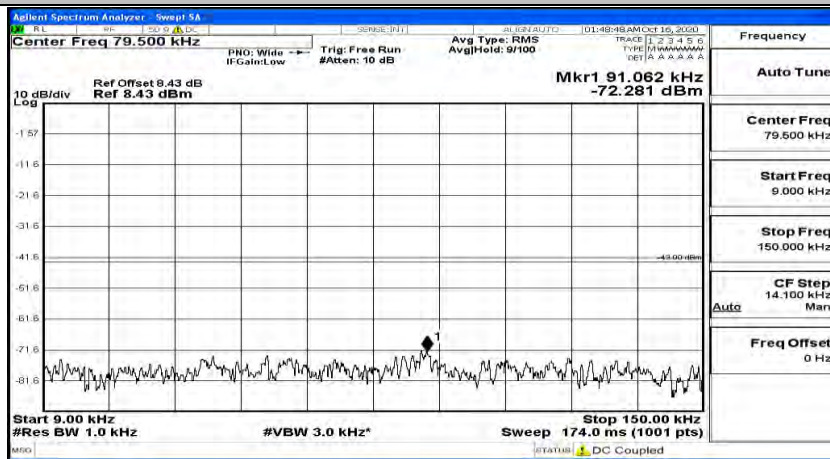

(Channel Bandwidth:20 MHz)_LCH_QPSK_1RB#99

(Channel Bandwidth:20 MHz)_MCH_QPSK_1RB#0

(Channel Bandwidth:20 MHz)_MCH_QPSK_1RB#49

(Channel Bandwidth:20 MHz)_MCH_QPSK_1RB#99

(Channel Bandwidth:20 MHz)_HCH_QPSK_1RB#0