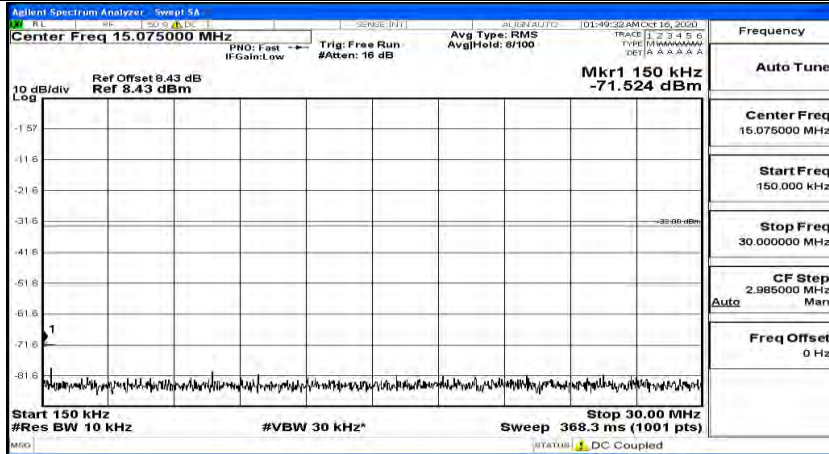

(Channel Bandwidth:20 MHz)_MCH_16QAM_1RB#0

Frequency
Auto Tune
Center Freq 79.500 kHz
Start Freq 9.000 kHz
Stop Freq 150.000 kHz
CF Step 14.100 kHz Man
Freq Offset 0 Hz

Frequency
Auto Tune
Center Freq 15.075000 MHz
Start Freq 150.000 kHz
Stop Freq 30.000000 MHz
CF Step 2.985000 MHz Man
Freq Offset 0 Hz

Frequency
Auto Tune
Center Freq 13.015000000 GHz
Start Freq 30.000000 MHz
Stop Freq 26.000000000 GHz
CF Step 2.597000000 GHz Auto
Freq Offset 0 Hz

(Channel Bandwidth:20 MHz)_MCH_16QAM_1RB#49

(Channel Bandwidth:20 MHz)_MCH_16QAM_1RB#99