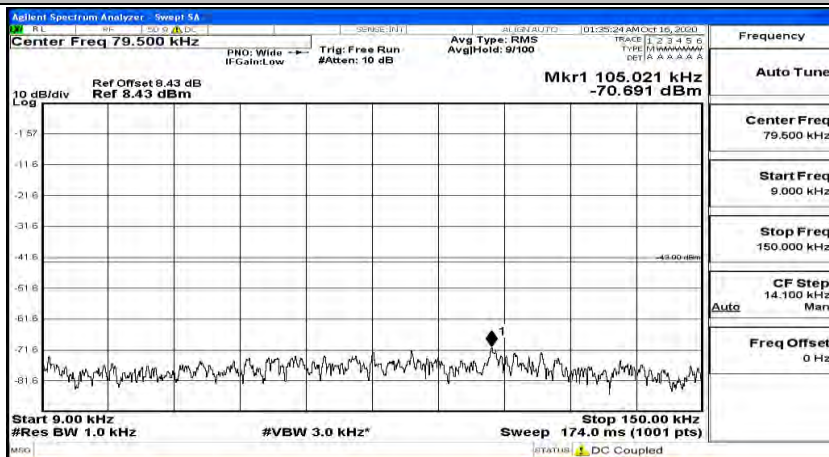

(Channel Bandwidth: 5 MHz) MCH_QPSK_1RB#12

(Channel Bandwidth: 5 MHz) MCH_QPSK_1RB#24

(Channel Bandwidth: 5 MHz)_HCH_QPSK_1RB#0

(Channel Bandwidth: 5 MHz)_HCH_QPSK_1RB#12

(Channel Bandwidth: 5 MHz)_HCH_QPSK_1RB#24