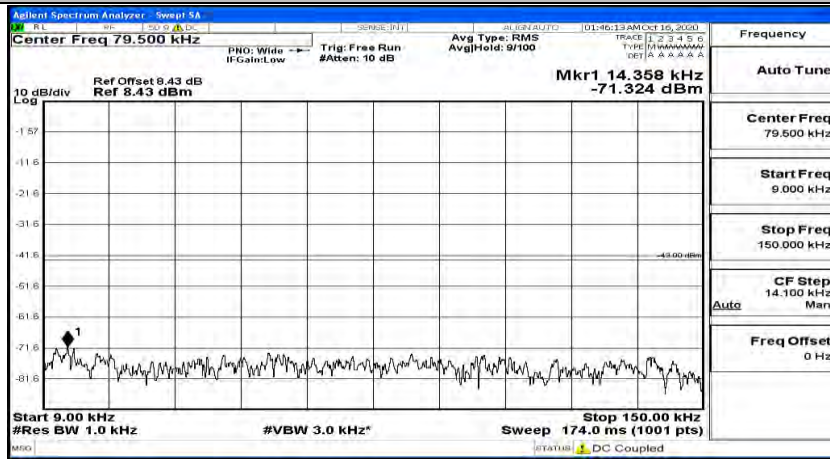

(Channel Bandwidth:15 MHz)_HCH_16QAM_1RB#0

(Channel Bandwidth:15 MHz)_HCH_16QAM_1RB#37

(Channel Bandwidth:15 MHz)_HCH_16QAM_1RB#74

Channel Bandwidth: 20 MHz

(Channel Bandwidth:20 MHz)_LCH_QPSK_1RB#0

(Channel Bandwidth:20 MHz)_LCH_QPSK_1RB#49