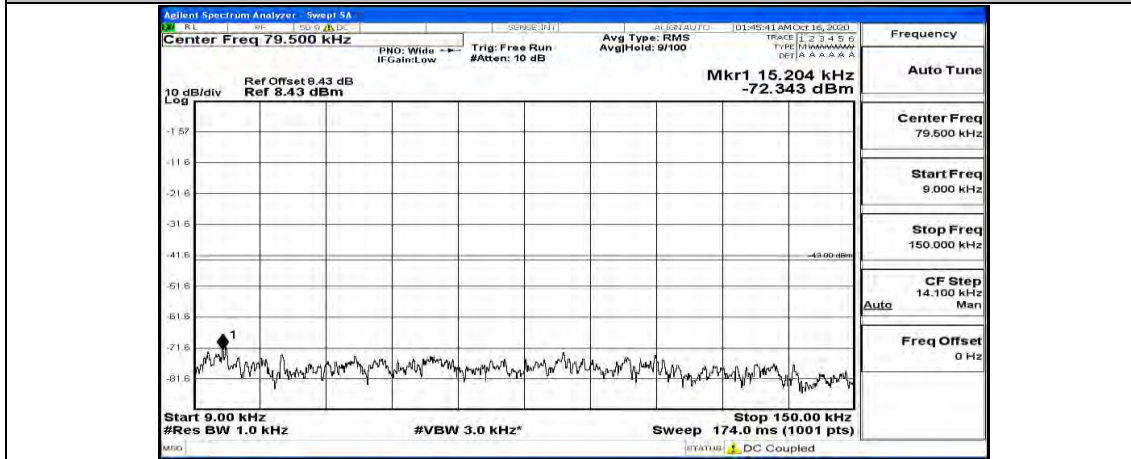

(Channel Bandwidth:15 MHz)_HCH_16QAM_1RB#0