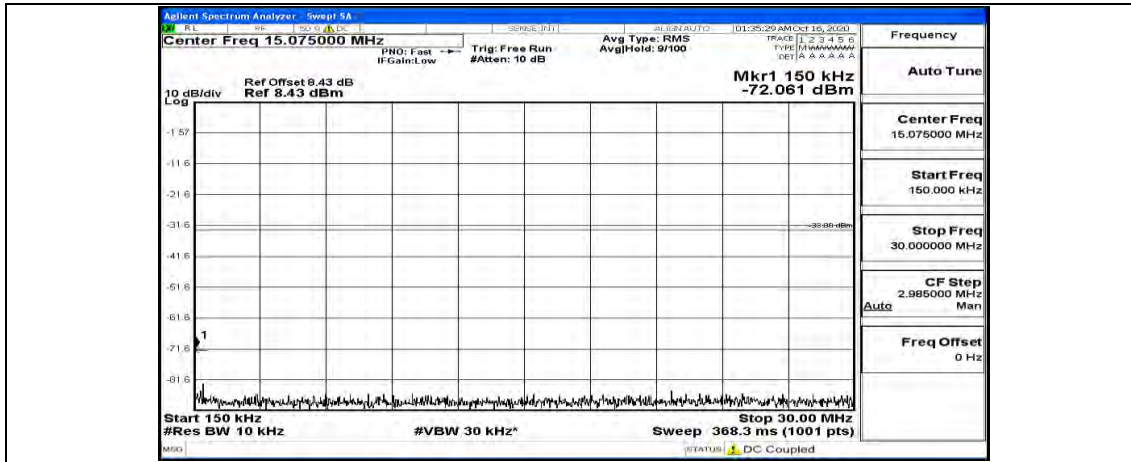

(Channel Bandwidth: 5 MHz) MCH_QPSK_1RB#12

(Channel Bandwidth: 5 MHz) MCH_QPSK_1RB#24

(Channel Bandwidth: 5 MHz)_HCH_QPSK_1RB#0

(Channel Bandwidth: 5 MHz)_HCH_QPSK_1RB#12

(Channel Bandwidth: 5 MHz)_HCH_QPSK_1RB#24

(Channel Bandwidth: 5 MHz)_LCH_16QAM_1RB#0

(Channel Bandwidth: 5 MHz)_LCH_16QAM_1RB#12

(Channel Bandwidth: 5 MHz) LCH_16QAM_1RB#24

(Channel Bandwidth: 5 MHz)_MCH_16QAM_1RB#0

(Channel Bandwidth: 5 MHz)_MCH_16QAM_1RB#12