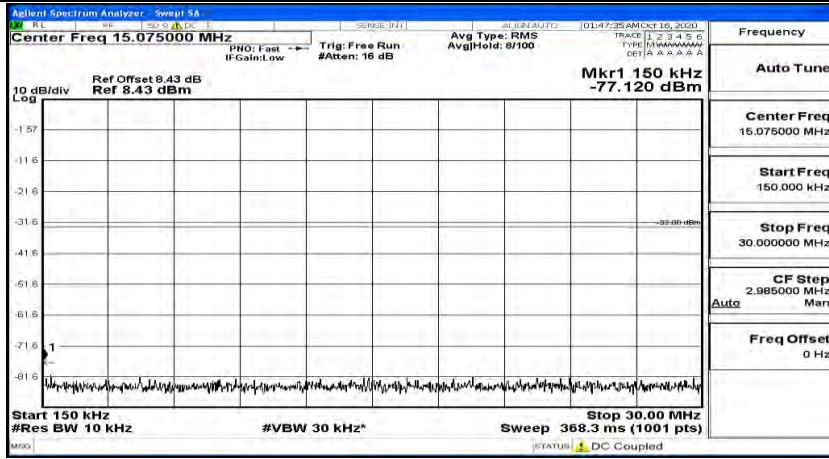

(Channel Bandwidth:20 MHz)_HCH_QPSK_1RB#49

(Channel Bandwidth:20 MHz)_HCH_QPSK_1RB#99

(Channel Bandwidth:20 MHz)_LCH_16QAM_1RB#0

(Channel Bandwidth:20 MHz) LCH_16QAM_1RB#49

(Channel Bandwidth:20 MHz) LCH_16QAM_1RB#99