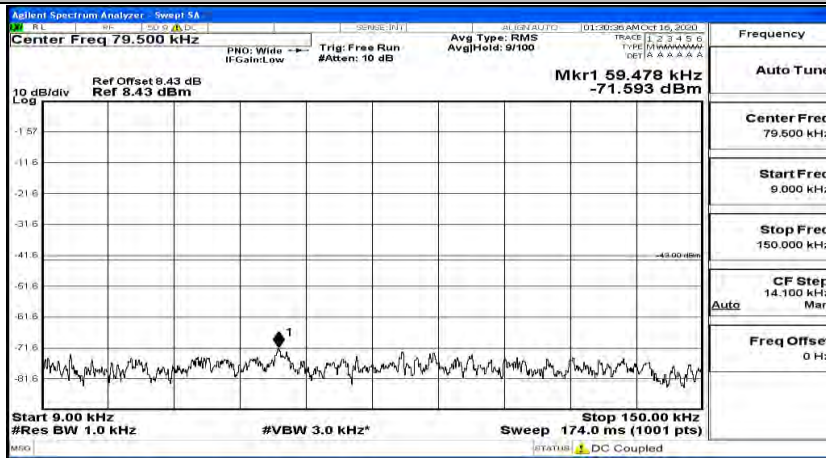

(Channel Bandwidth: 3 MHz)_HCH_16QAM_1RB#14

Channel Bandwidth: 5 MHz

(Channel Bandwidth: 5 MHz)_LCH_QPSK_1RB#0

(Channel Bandwidth: 5 MHz)_LCH_QPSK_1RB#12

(Channel Bandwidth: 5 MHz)_LCH_QPSK_1RB#24

(Channel Bandwidth: 5 MHz)_MCH_QPSK_1RB#0