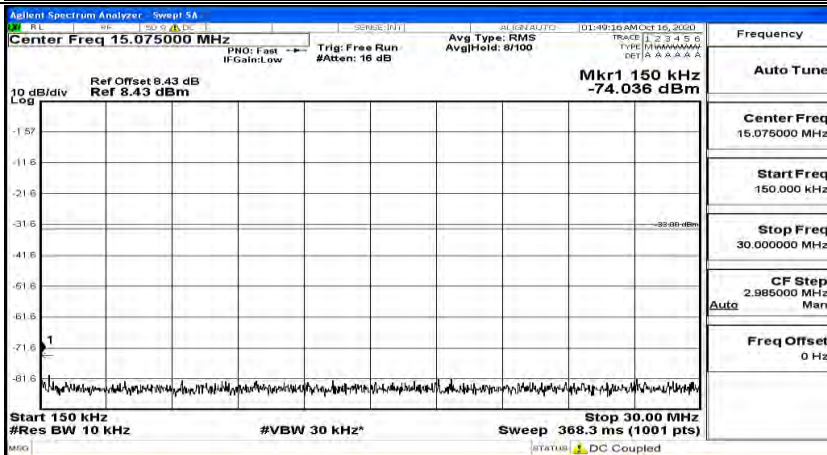

Frequency
Auto Tune
Center Freq 15.075000 MHz
Start Freq 150.000 kHz
Stop Freq 30.000000 MHz
CF Step 2.985000 MHz Man
Freq Offset 0 Hz