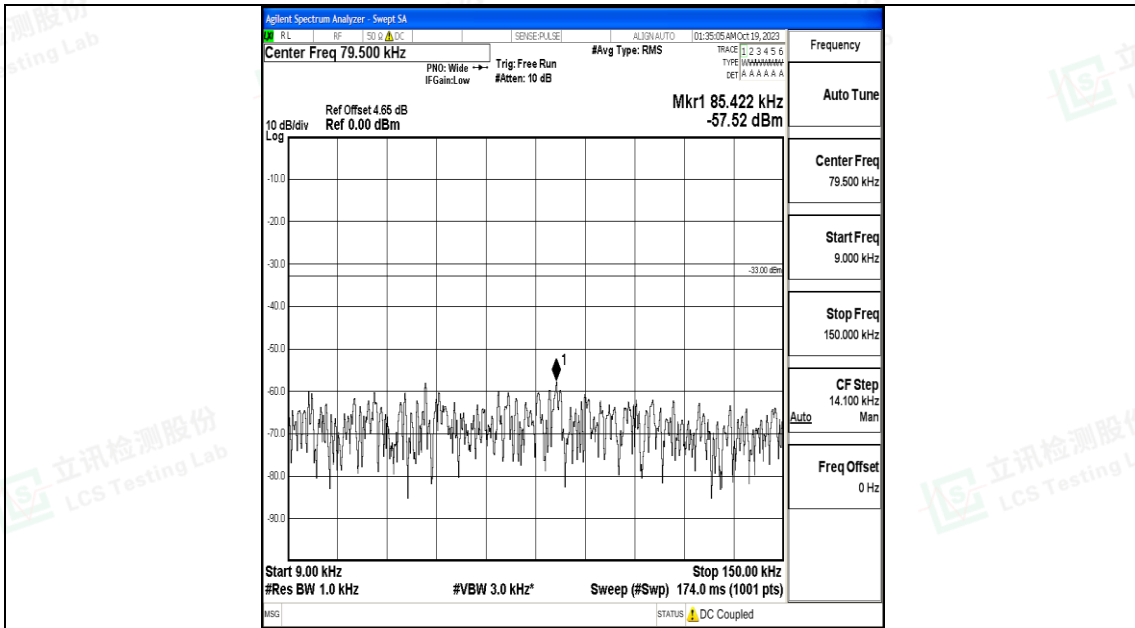

Band71_20MHz_16QAM_133222_1RB#0_0.15~30_0.15~30

Band71_20MHz_16QAM_133222_1RB#0_30~1000_30~1000

Band71_20MHz_16QAM_133222_1RB#0_1000~3000_1000~3000

Band71_20MHz_16QAM_133222_1RB#0_3000~10000_3000~10000

Band71_20MHz_QPSK_133322_1RB#0_0.009~0.15_0.009~0.15