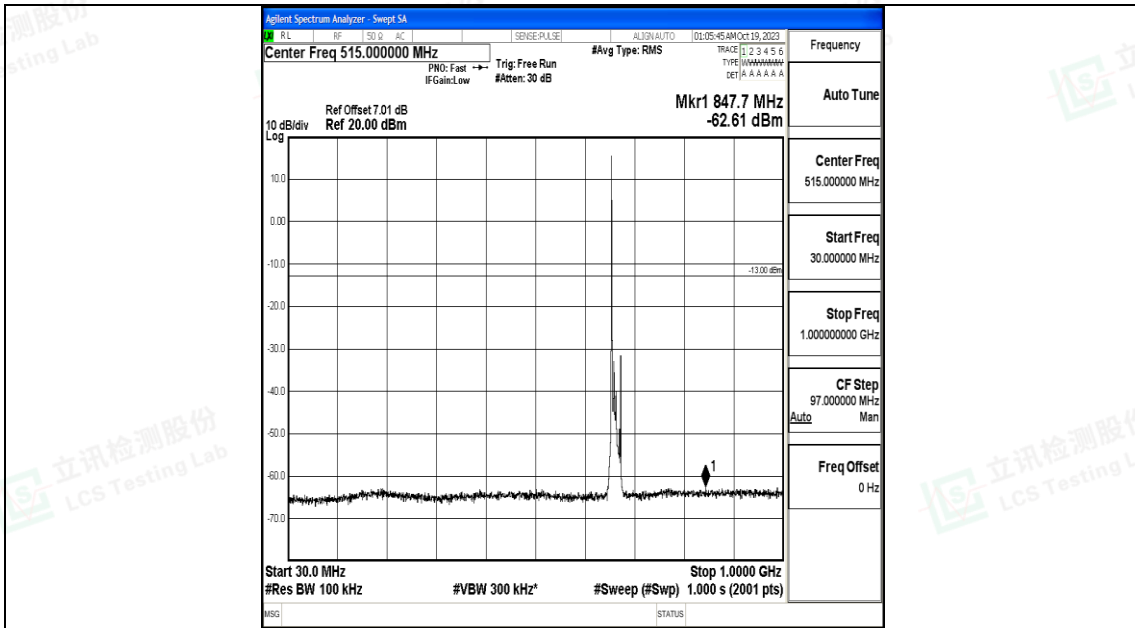

Band71_5MHz_16QAM_133447_1RB#0_3000~10000_3000~10000

Band71_10MHz_QPSK_133172_1RB#0_0.009~0.15_0.009~0.15

Band71_10MHz_QPSK_133172_1RB#0_0.15~30_0.15~30

Band71_10MHz_QPSK_133172_1RB#0_30~1000_30~1000

Band71_10MHz_QPSK_133172_1RB#0_1000~3000_1000~3000