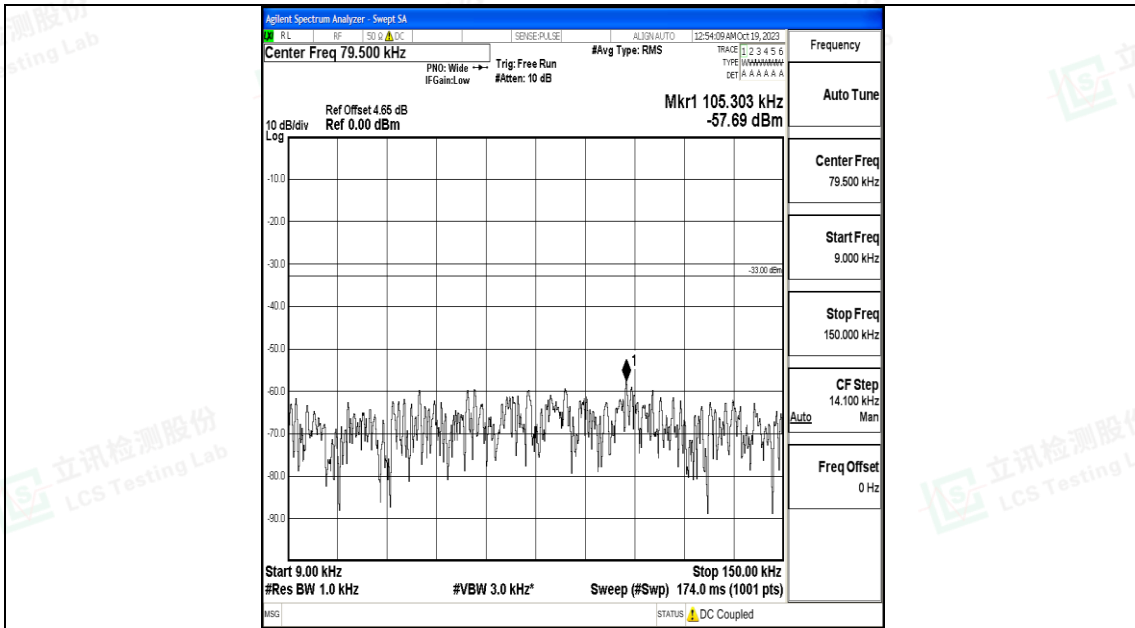

Band71_5MHz_16QAM_133297_1RB#0_3000~10000_3000~10000

Band71_5MHz_QPSK_133447_1RB#0_0.009~0.15_0.009~0.15