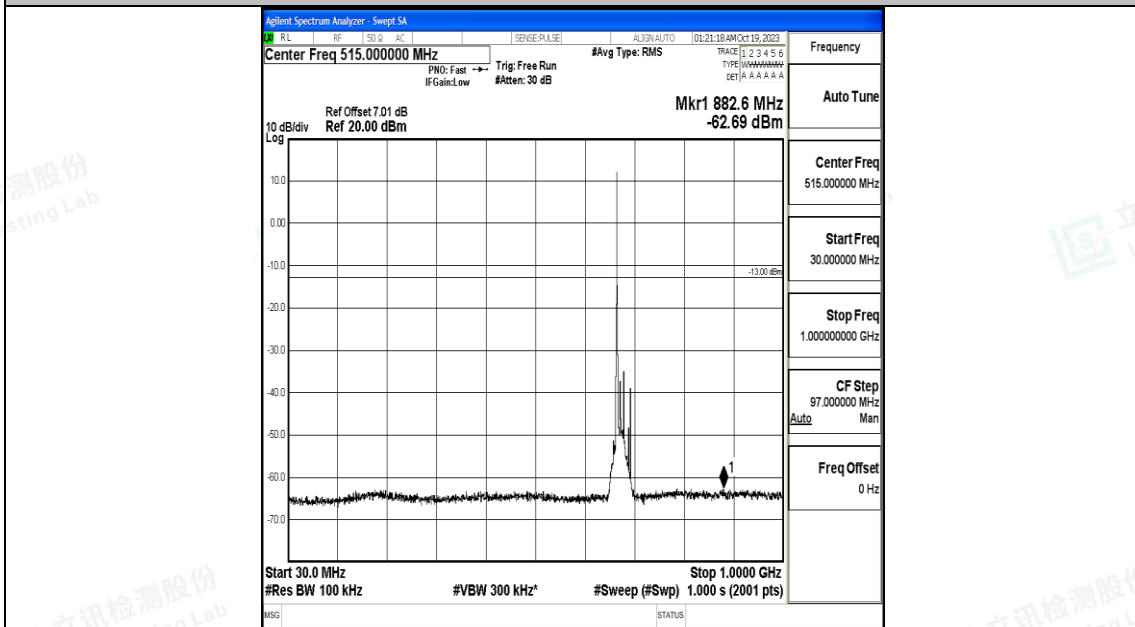

Band71_15MHz_16QAM_133297_1RB#0_0.15~30_0.15~30

Band71_15MHz_16QAM_133297_1RB#0_30~1000_30~1000