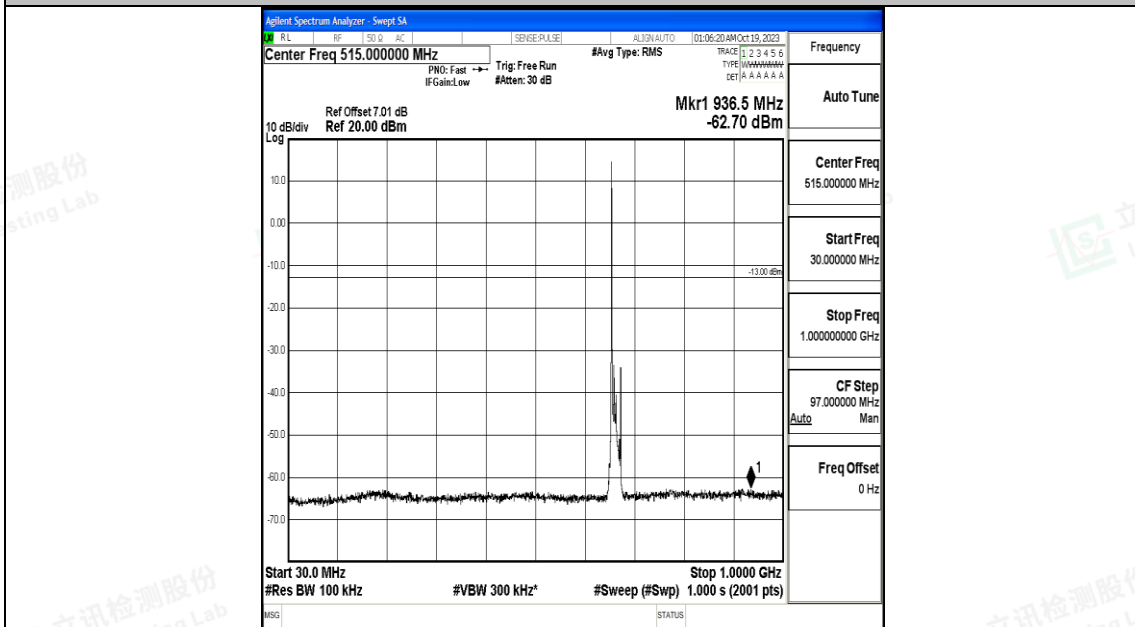

Band71_10MHz_QPSK_133172_1RB#0_3000~10000_3000~10000

Band71_10MHz_16QAM_133172_1RB#0_0.009~0.15_0.009~0.15

Band71_10MHz_16QAM_133172_1RB#0_0.15~30_0.15~30

Band71_10MHz_16QAM_133172_1RB#0_30~1000_30~1000

Band71_10MHz_16QAM_133172_1RB#0_1000~3000_1000~3000