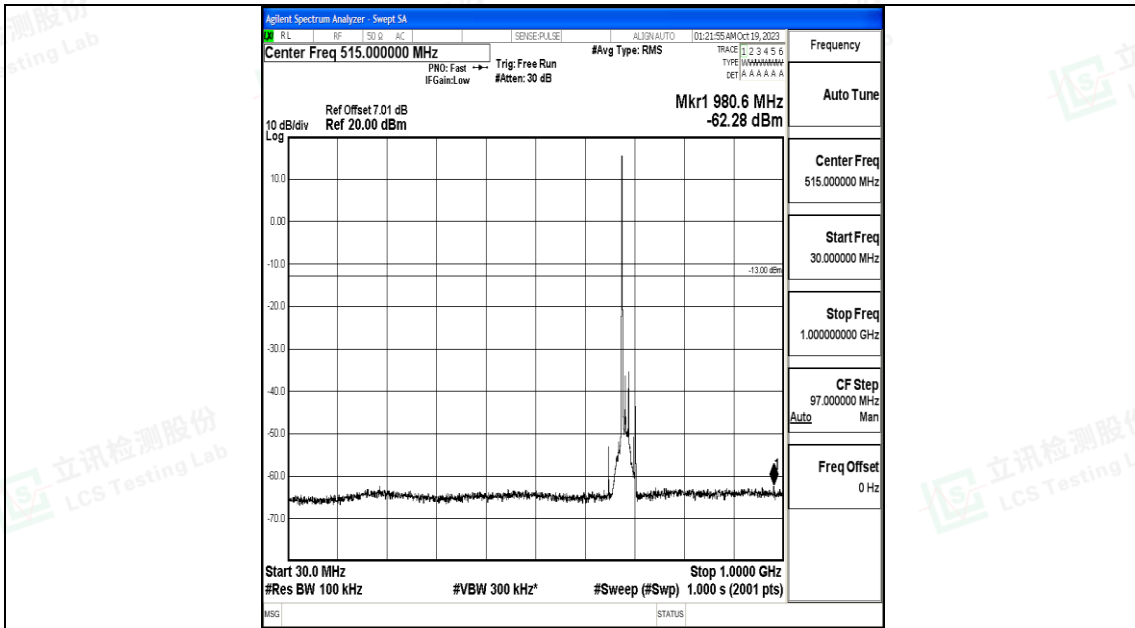

Band71_15MHz_QPSK_133397_1RB#0_0.15~30_0.15~30

Band71_15MHz_QPSK_133397_1RB#0_30~1000_30~1000