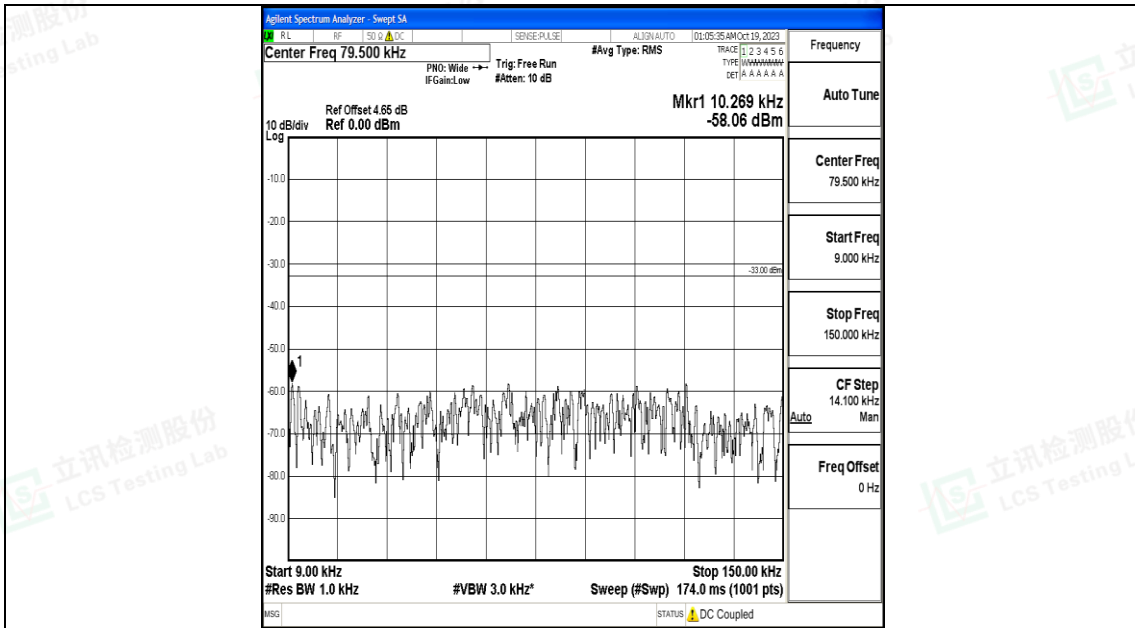

Band71_5MHz_16QAM_133447_1RB#0_3000~10000_3000~10000

Band71_10MHz_QPSK_133172_1RB#0_0.009~0.15_0.009~0.15