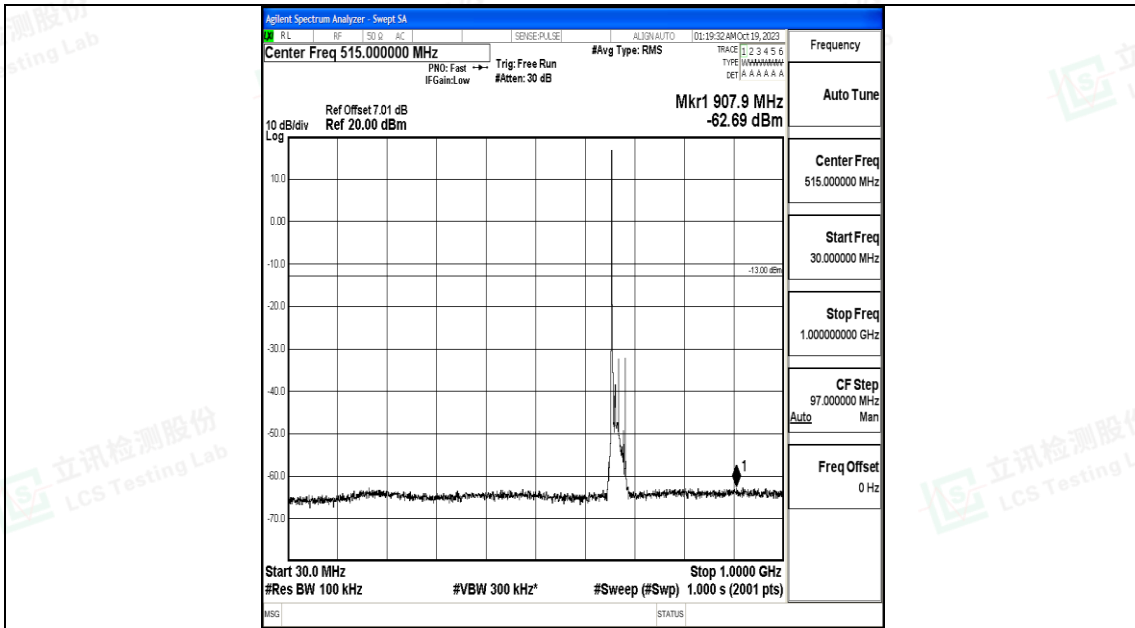

Band71_15MHz_QPSK_133197_1RB#0_0.15~30_0.15~30

Band71_15MHz_QPSK_133197_1RB#0_30~1000_30~1000