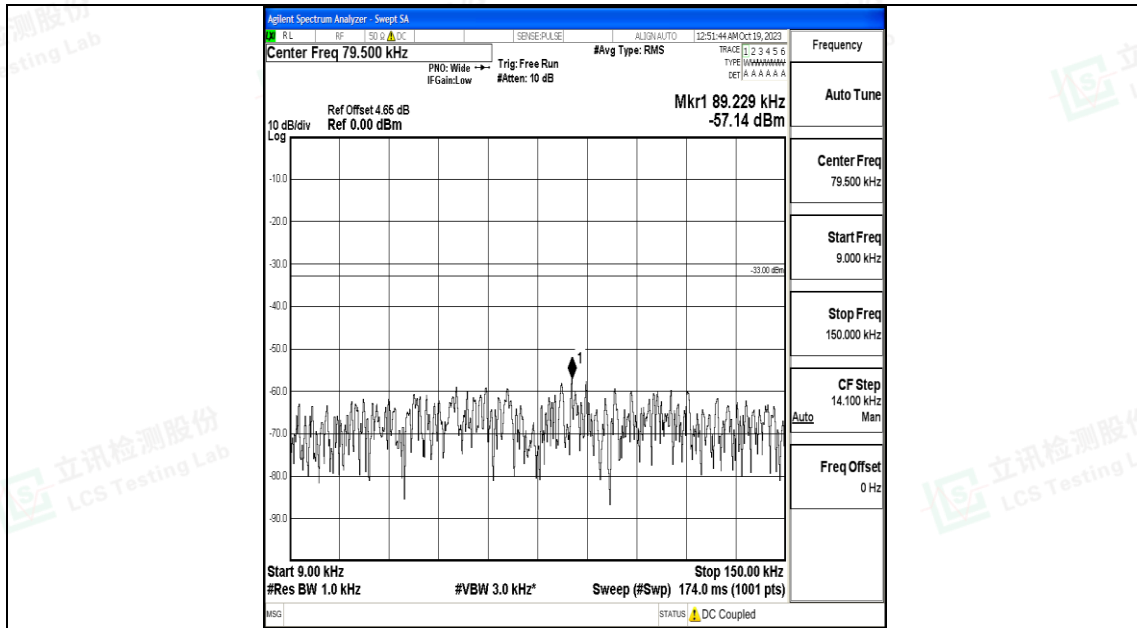

Band71_5MHz_16QAM_133147_1RB#0_30~1000_30~1000

Band71_5MHz_16QAM_133147_1RB#0_1000~3000_1000~3000

Band71_5MHz_QPSK_133147_1RB#0_0.009~0.15_0.009~0.15

Band71_5MHz_QPSK_133147_1RB#0_0.15~30_0.15~30

Band71_5MHz_QPSK_133147_1RB#0_30~1000_30~1000