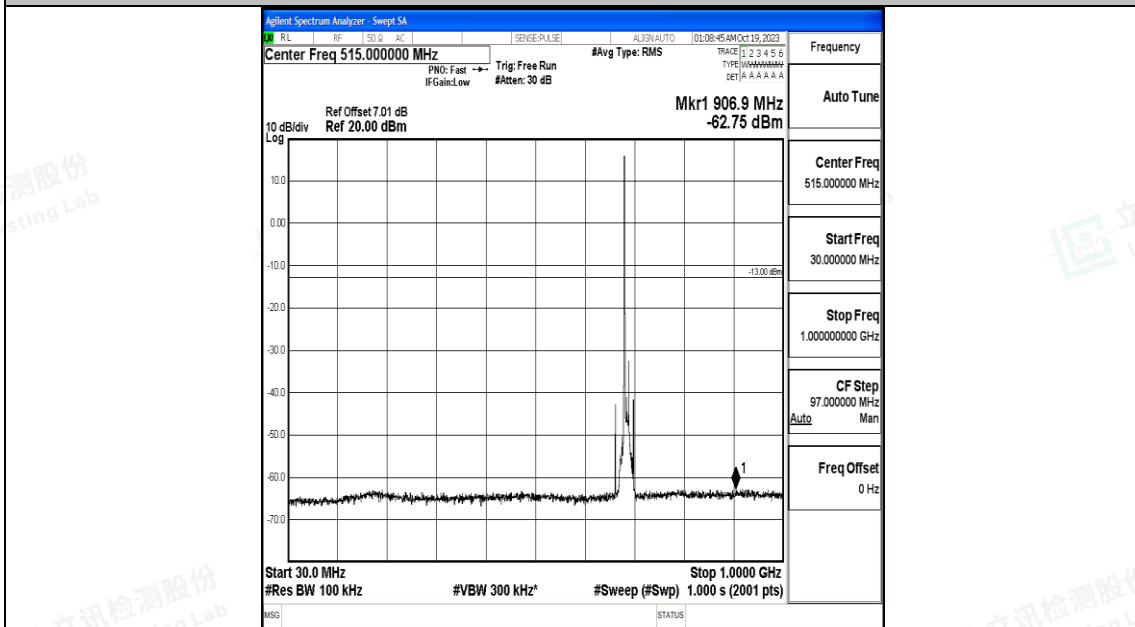

Band71_10MHz_16QAM_133422_1RB#0_0.15~30_0.15~30

Band71_10MHz_16QAM_133422_1RB#0_30~1000_30~1000