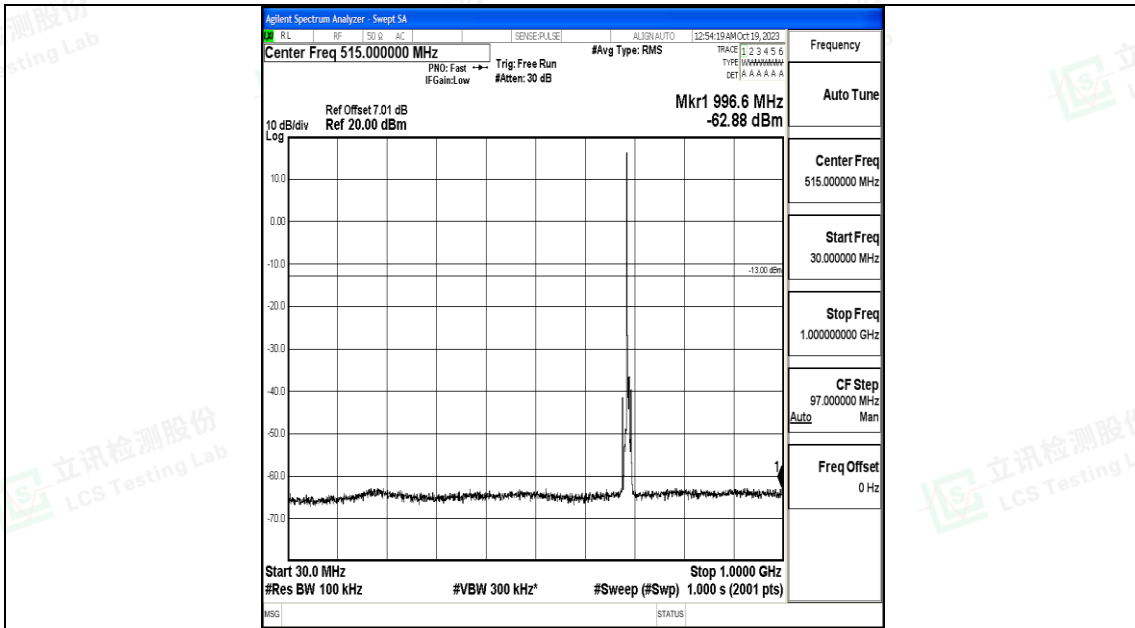

Band71_5MHz_16QAM_133297_1RB#0_3000~10000_3000~10000

Band71_5MHz_QPSK_133447_1RB#0_0.009~0.15_0.009~0.15

Band71_5MHz_QPSK_133447_1RB#0_0.15~30_0.15~30

Band71_5MHz_QPSK_133447_1RB#0_30~1000_30~1000

Band71_5MHz_QPSK_133447_1RB#0_1000~3000_1000~3000