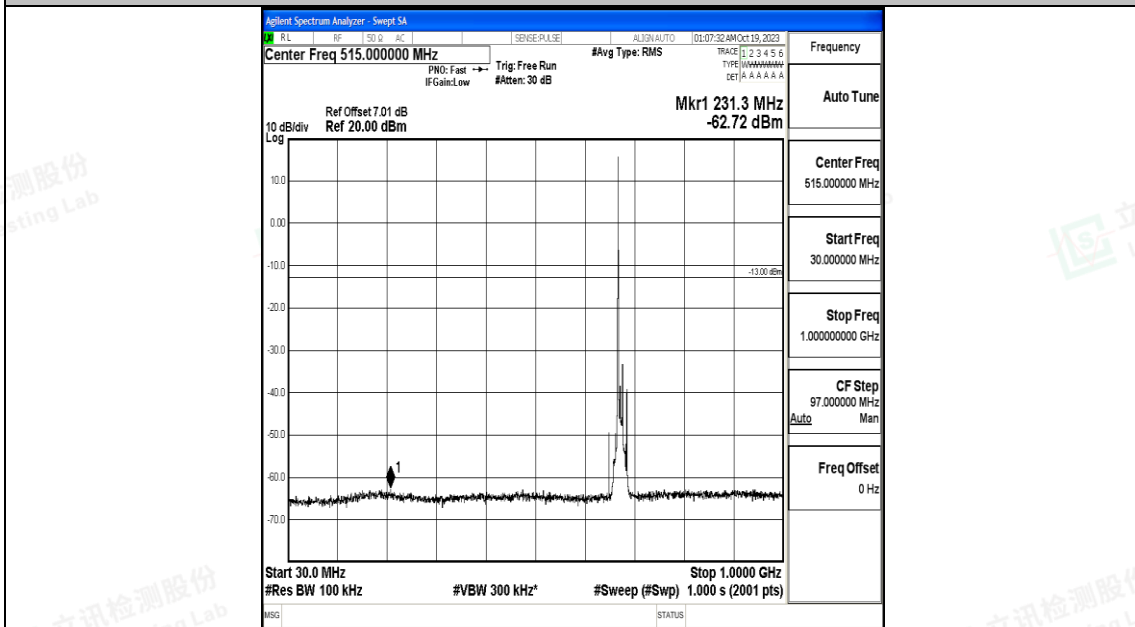

Band71_10MHz_16QAM_133297_1RB#0_0.15~30_0.15~30

Band71_10MHz_16QAM_133297_1RB#0_30~1000_30~1000