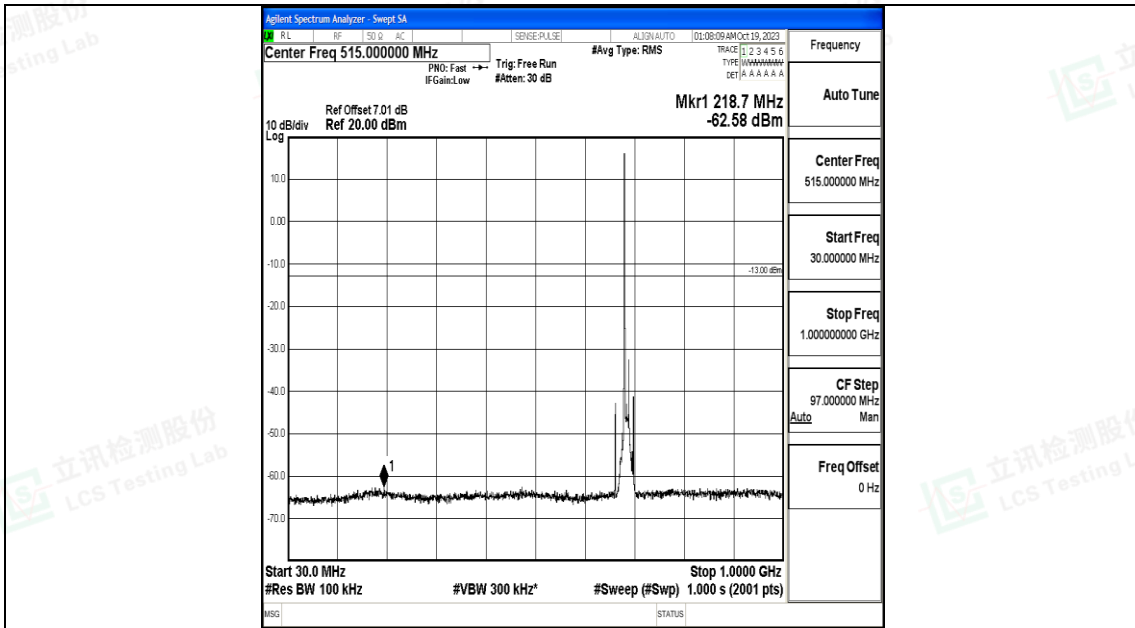

Band71_10MHz_QPSK_133422_1RB#0_0.15~30_0.15~30

Band71_10MHz_QPSK_133422_1RB#0_30~1000_30~1000