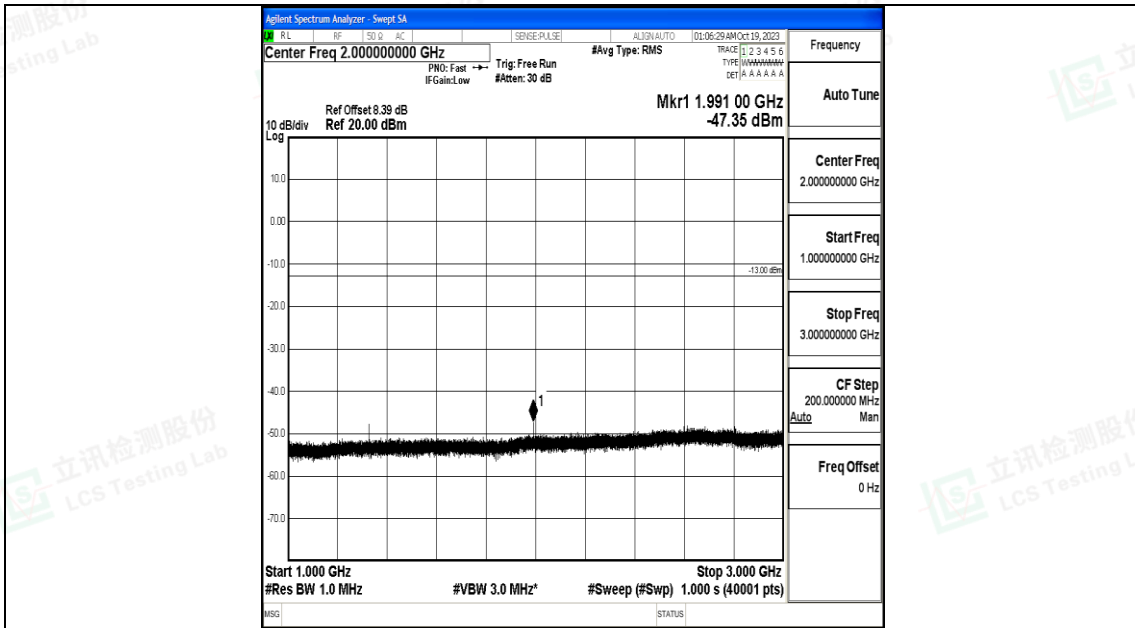

Band71_10MHz_QPSK_133172_1RB#0_3000~10000_3000~10000

Band71_10MHz_16QAM_133172_1RB#0_0.009~0.15_0.009~0.15

Band71_10MHz_16QAM_133172_1RB#0_0.15~30_0.15~30

Band71_10MHz_16QAM_133172_1RB#0_30~1000_30~1000

Band71_10MHz_16QAM_133172_1RB#0_1000~3000_1000~3000