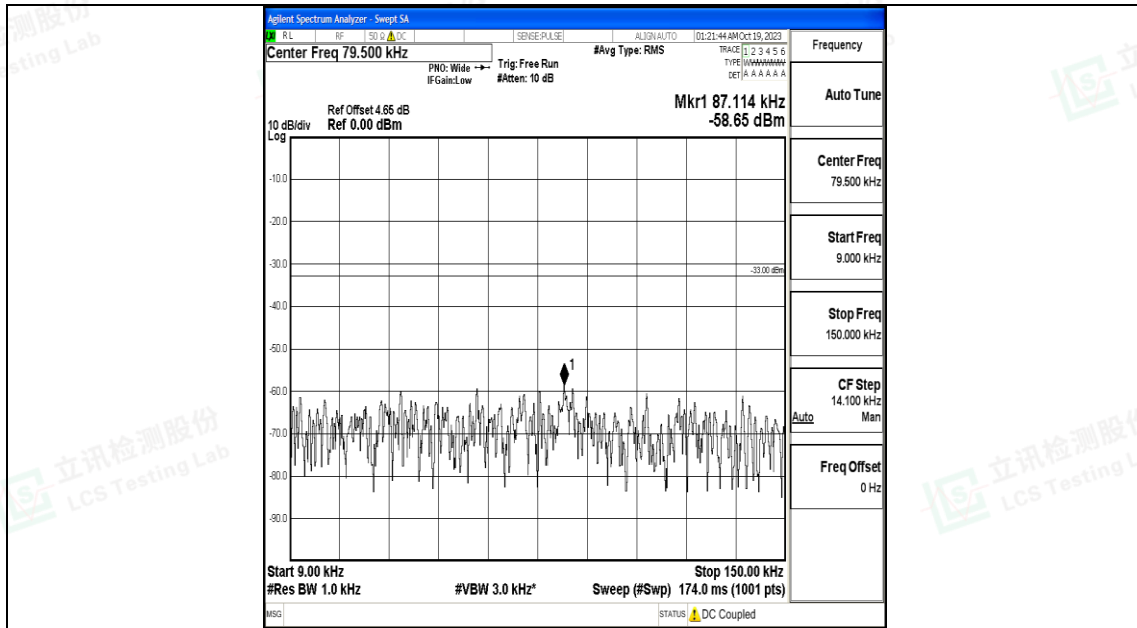

Band71_15MHz_16QAM_133297_1RB#0_0.15~30_0.15~30

Band71_15MHz_16QAM_133297_1RB#0_30~1000_30~1000

Band71_15MHz_16QAM_133297_1RB#0_1000~3000_1000~3000

Band71_15MHz_16QAM_133297_1RB#0_3000~10000_3000~10000

Band71_15MHz_QPSK_133397_1RB#0_0.009~0.15_0.009~0.15