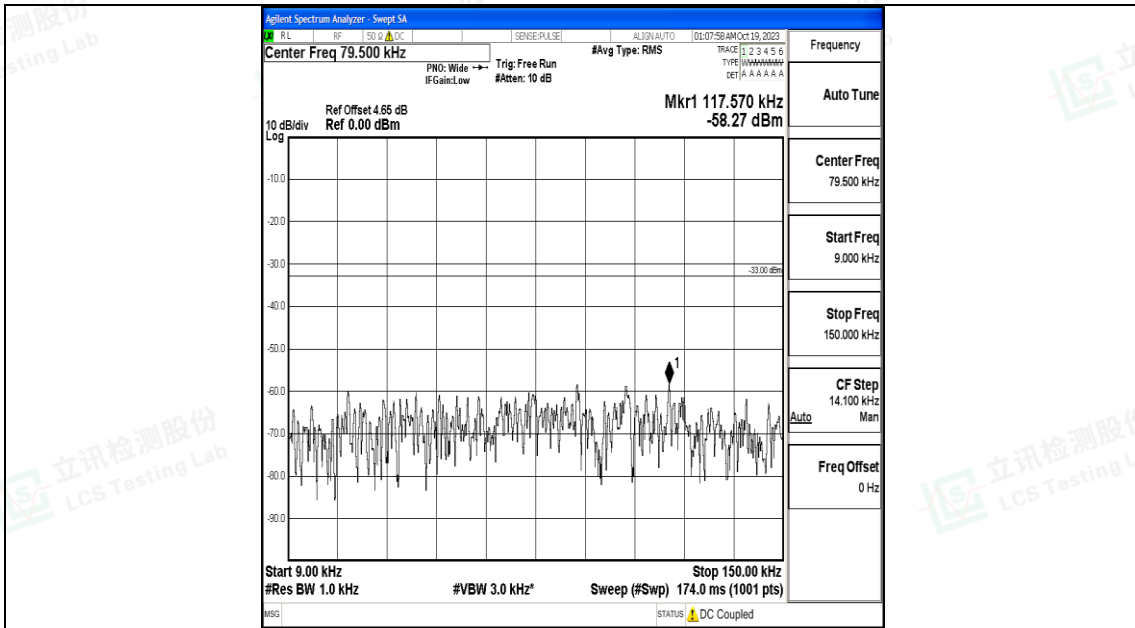

Band71_10MHz_16QAM_133297_1RB#0_0.15~30_0.15~30

Band71_10MHz_16QAM_133297_1RB#0_30~1000_30~1000

Band71_10MHz_16QAM_133297_1RB#0_1000~3000_1000~3000

Band71_10MHz_16QAM_133297_1RB#0_3000~10000_3000~10000

Band71_10MHz_QPSK_133422_1RB#0_0.009~0.15_0.009~0.15