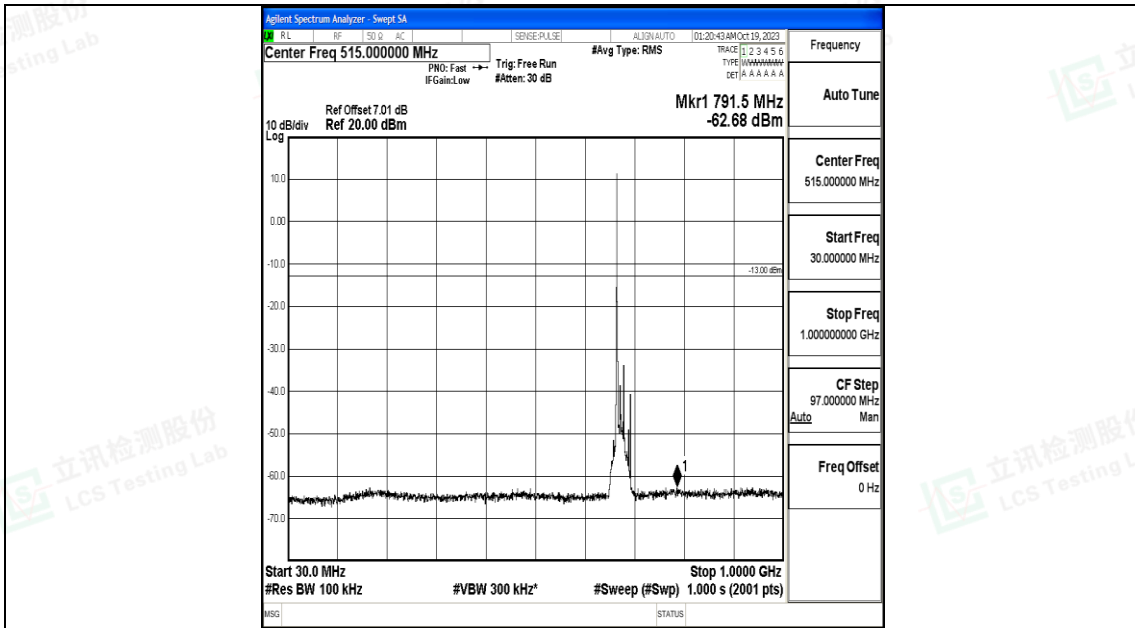

Band71_15MHz_QPSK_133297_1RB#0_0.15~30_0.15~30

Band71_15MHz_QPSK_133297_1RB#0_30~1000_30~1000