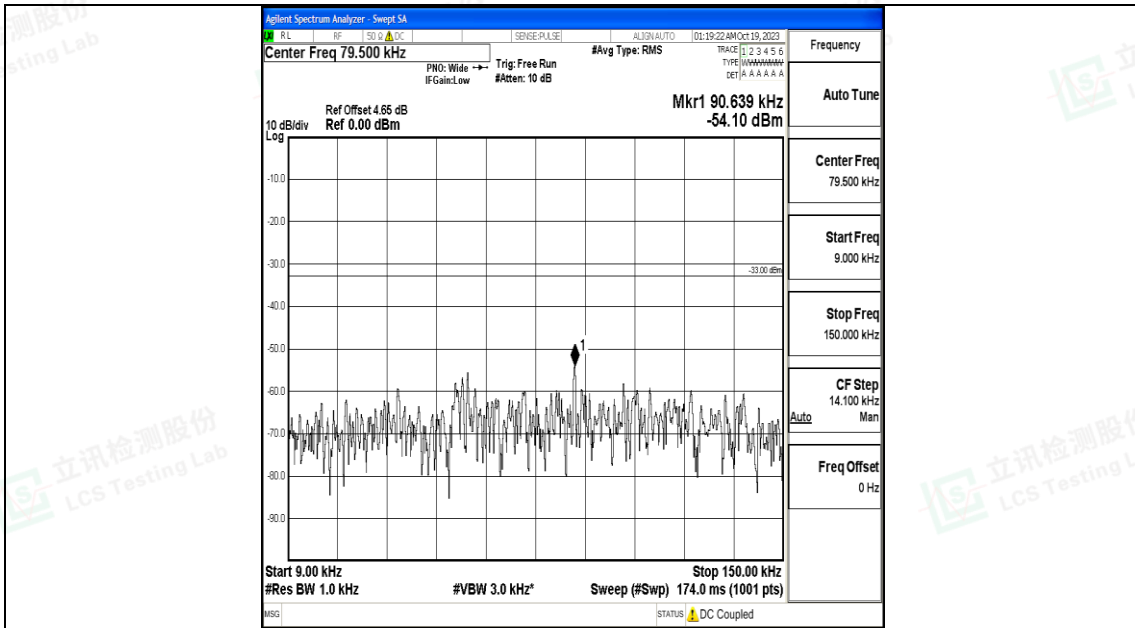

Band71_10MHz_16QAM_133422_1RB#0_0.15~30_0.15~30

Band71_10MHz_16QAM_133422_1RB#0_30~1000_30~1000

Band71_10MHz_16QAM_133422_1RB#0_1000~3000_1000~3000

Band71_10MHz_16QAM_133422_1RB#0_3000~10000_3000~10000

Band71_15MHz_QPSK_133197_1RB#0_0.009~0.15_0.009~0.15