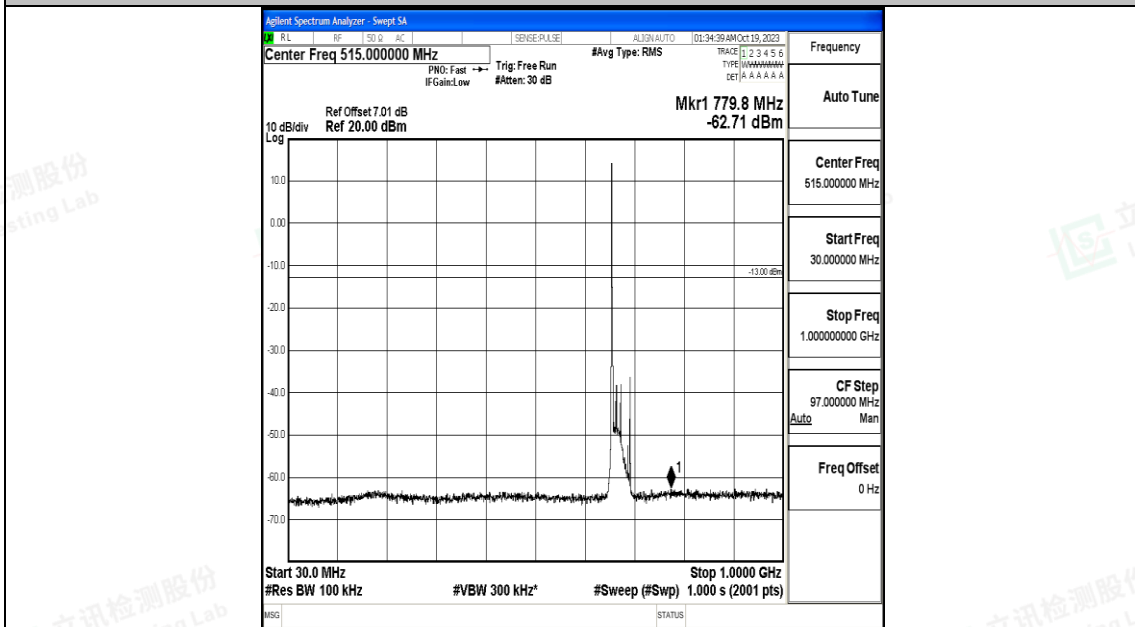

Band71_20MHz_16QAM_133222_1RB#0_0.15~30_0.15~30

Band71_20MHz_16QAM_133222_1RB#0_30~1000_30~1000