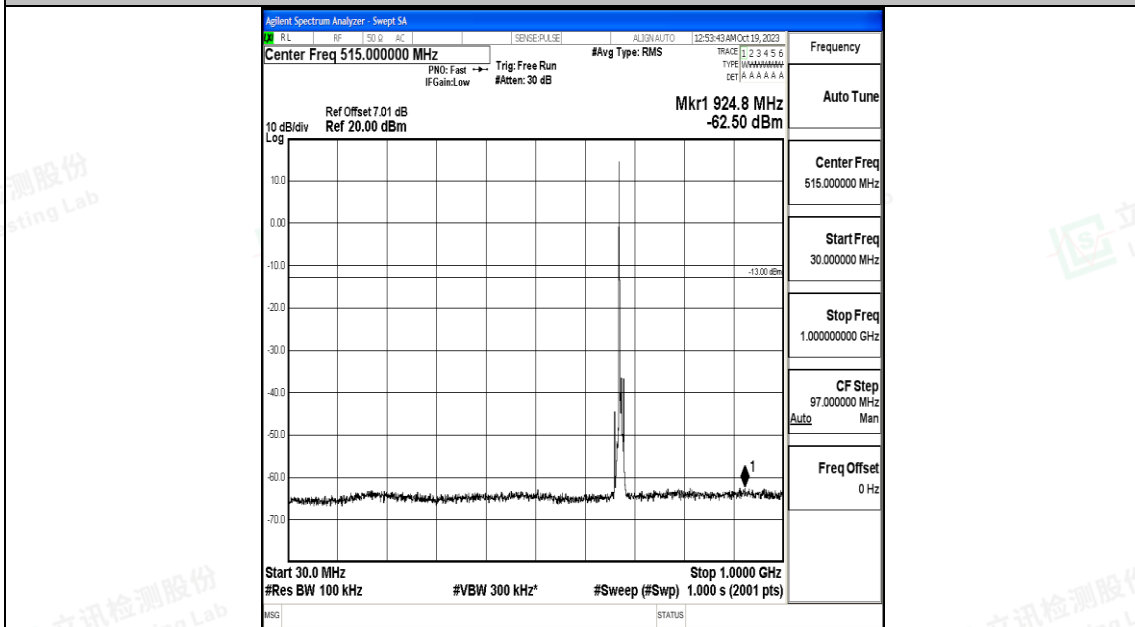

Band71_5MHz_QPSK_133297_1RB#0_3000~10000_3000~10000

Band71_5MHz_16QAM_133297_1RB#0_0.009~0.15_0.009~0.15

Band71_5MHz_16QAM_133297_1RB#0_0.15~30_0.15~30

Band71_5MHz_16QAM_133297_1RB#0_30~1000_30~1000

Band71_5MHz_16QAM_133297_1RB#0_1000~3000_1000~3000