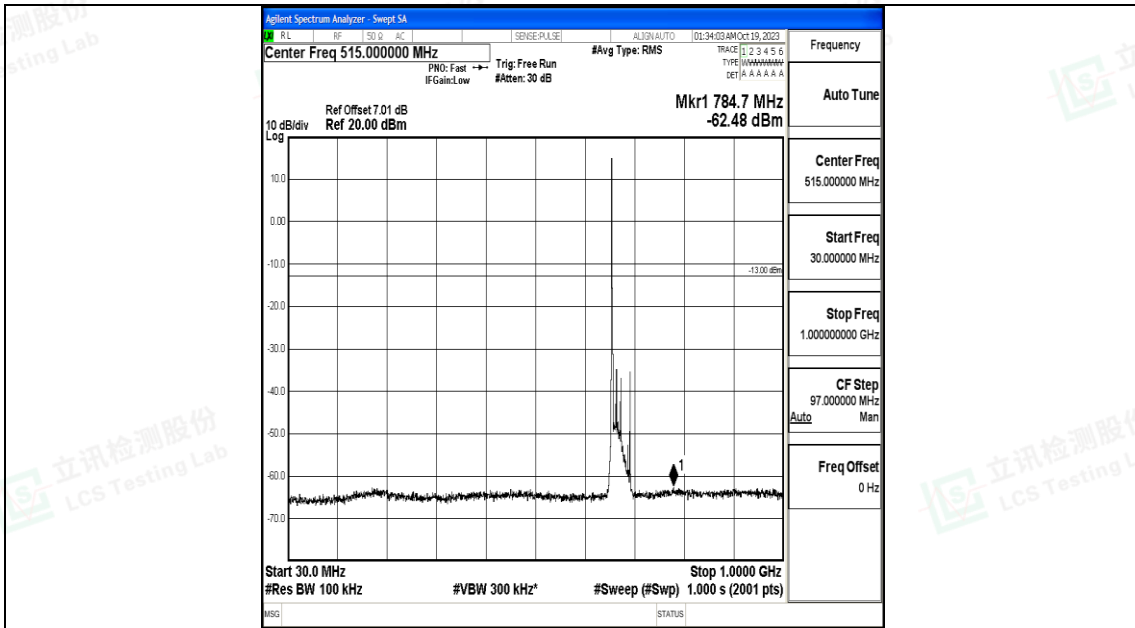

Band71_20MHz_QPSK_133222_1RB#0_0.15~30_0.15~30

Band71_20MHz_QPSK_133222_1RB#0_30~1000_30~1000