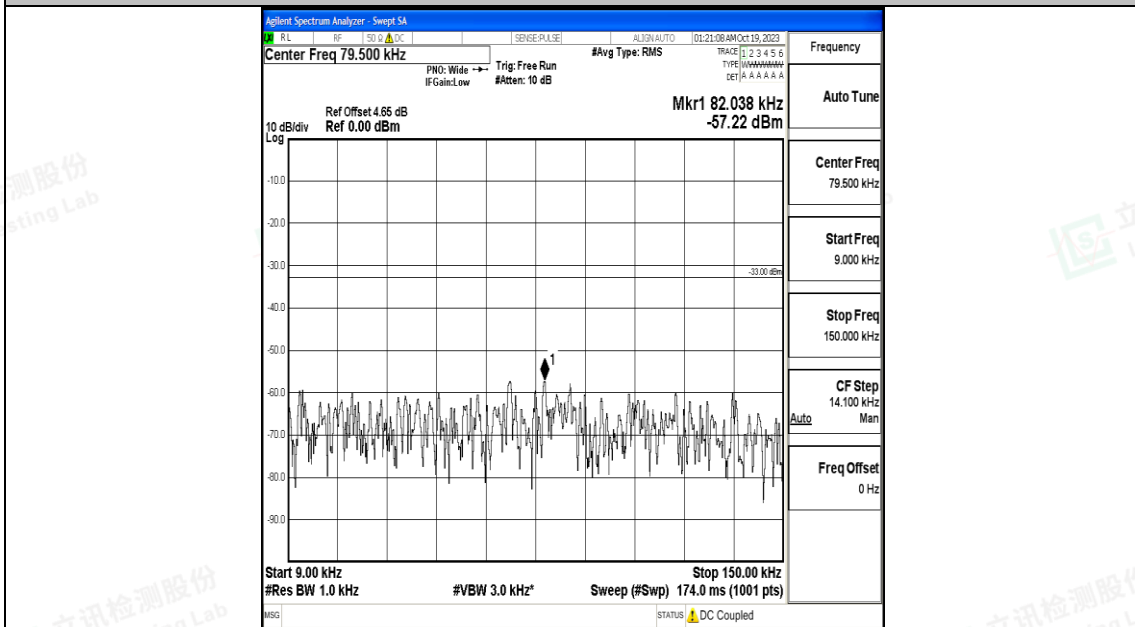

Band71_15MHz_QPSK_133297_1RB#0_0.15~30_0.15~30

Band71_15MHz_QPSK_133297_1RB#0_30~1000_30~1000

Band71_15MHz_QPSK_133297_1RB#0_1000~3000_1000~3000

Band71_15MHz_QPSK_133297_1RB#0_3000~10000_3000~10000

Band71_15MHz_16QAM_133297_1RB#0_0.009~0.15_0.009~0.15