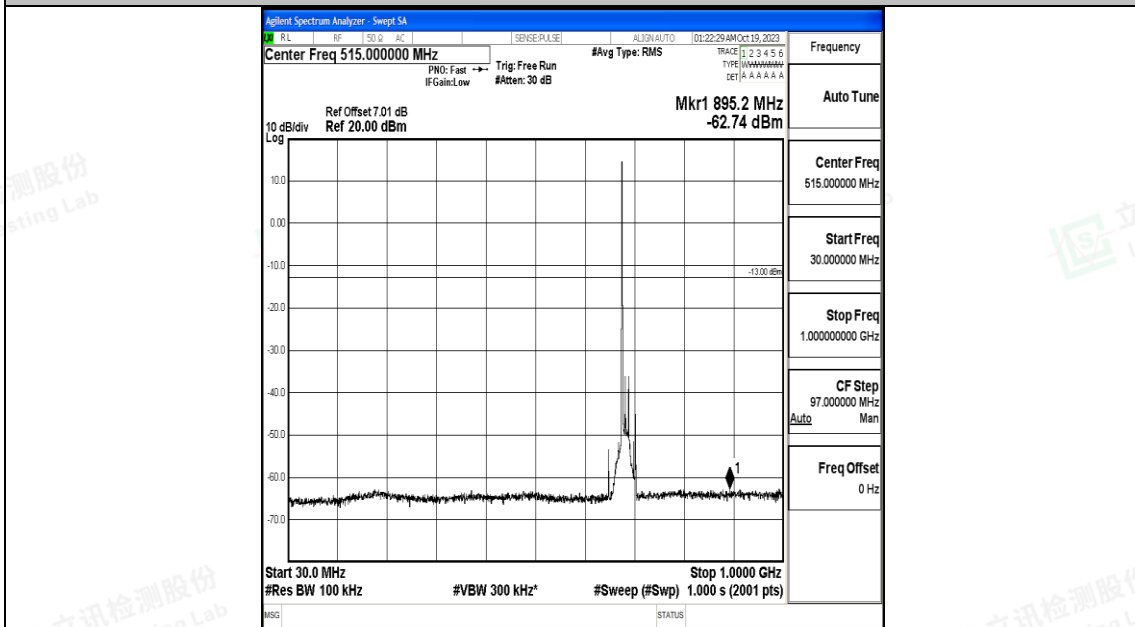

Band71_15MHz_16QAM_133397_1RB#0_0.15~30_0.15~30

Band71_15MHz_16QAM_133397_1RB#0_30~1000_30~1000