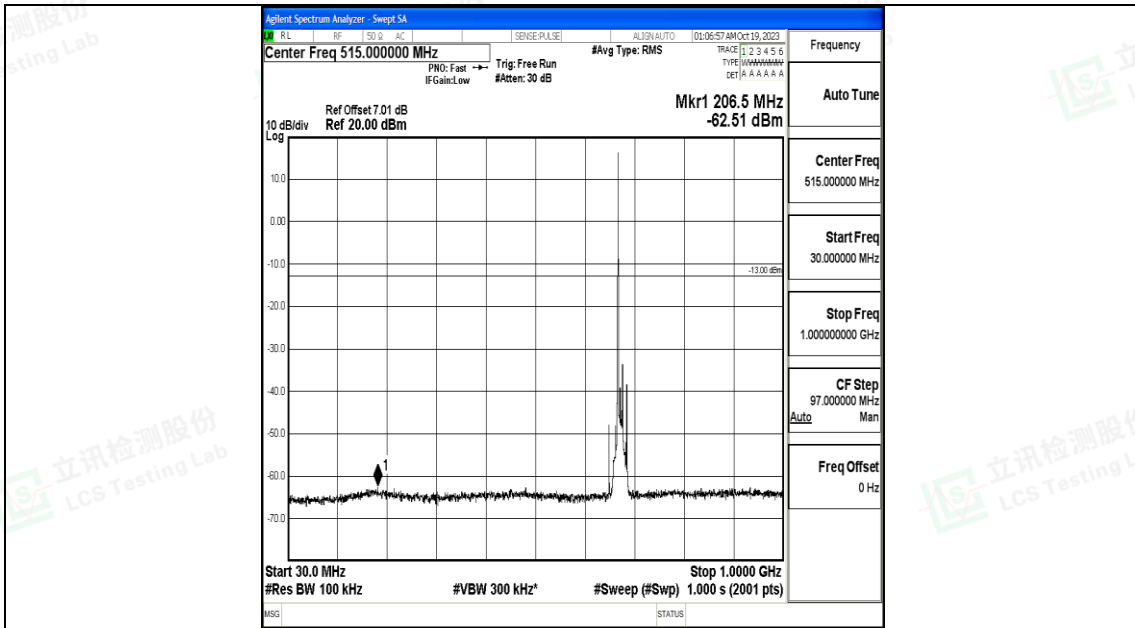

Band71_10MHz_16QAM_133172_1RB#0_3000~10000_3000~10000

Band71_10MHz_QPSK_133297_1RB#0_0.009~0.15_0.009~0.15

Band71_10MHz_QPSK_133297_1RB#0_0.15~30_0.15~30

Band71_10MHz_QPSK_133297_1RB#0_30~1000_30~1000

Band71_10MHz_QPSK_133297_1RB#0_1000~3000_1000~3000