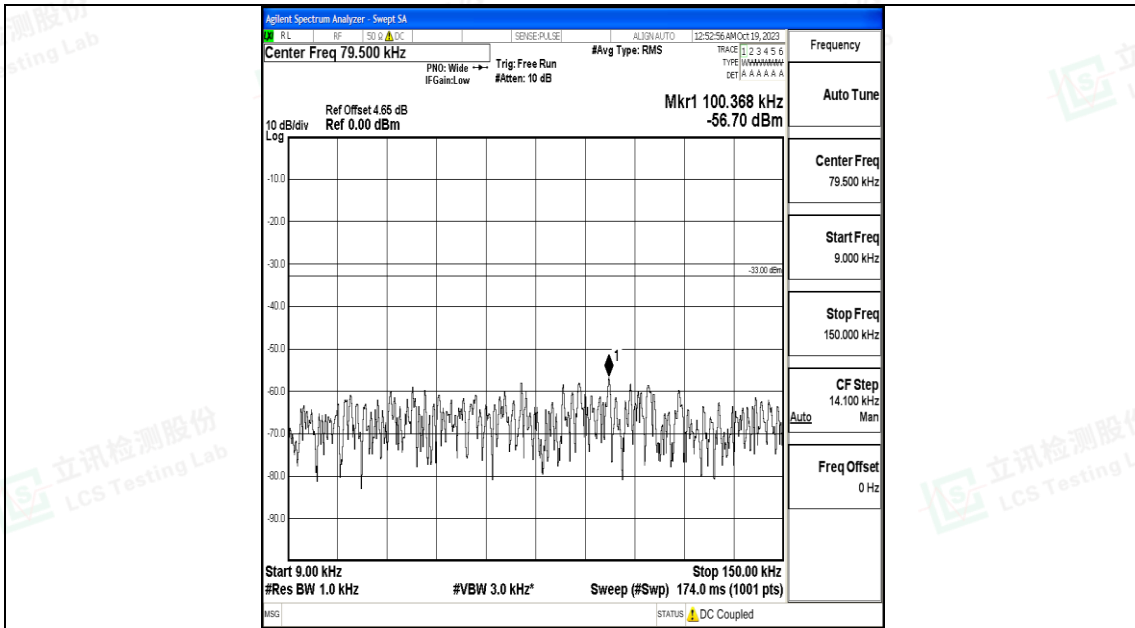

Band71_5MHz_16QAM_133147_1RB#0_3000~10000_3000~10000

Band71_5MHz_QPSK_133297_1RB#0_0.009~0.15_0.009~0.15