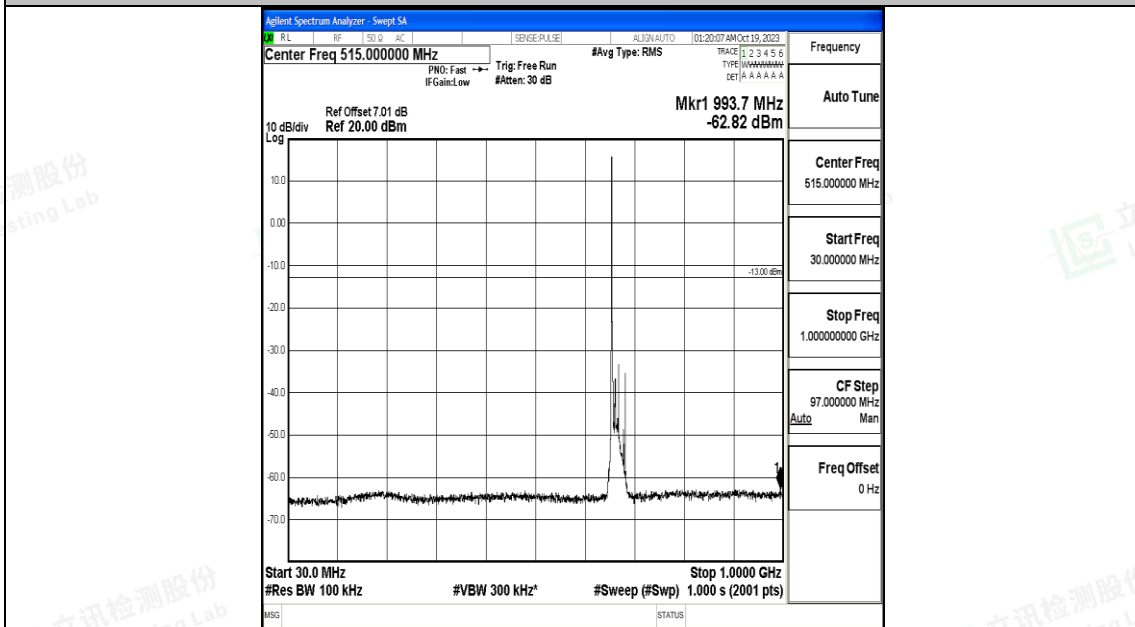

Band71_15MHz_16QAM_133197_1RB#0_0.15~30_0.15~30

Band71_15MHz_16QAM_133197_1RB#0_30~1000_30~1000