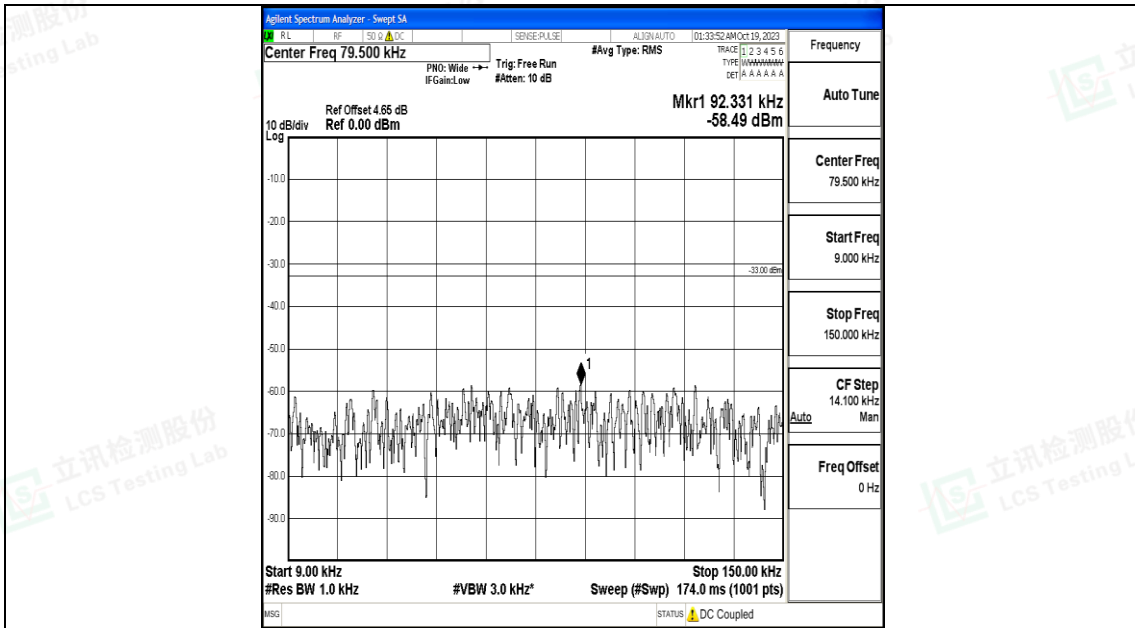

Band71_15MHz_16QAM_133397_1RB#0_0.15~30_0.15~30

Band71_15MHz_16QAM_133397_1RB#0_30~1000_30~1000

Band71_15MHz_16QAM_133397_1RB#0_1000~3000_1000~3000

Band71_15MHz_16QAM_133397_1RB#0_3000~10000_3000~10000

Band71_20MHz_QPSK_133222_1RB#0_0.009~0.15_0.009~0.15