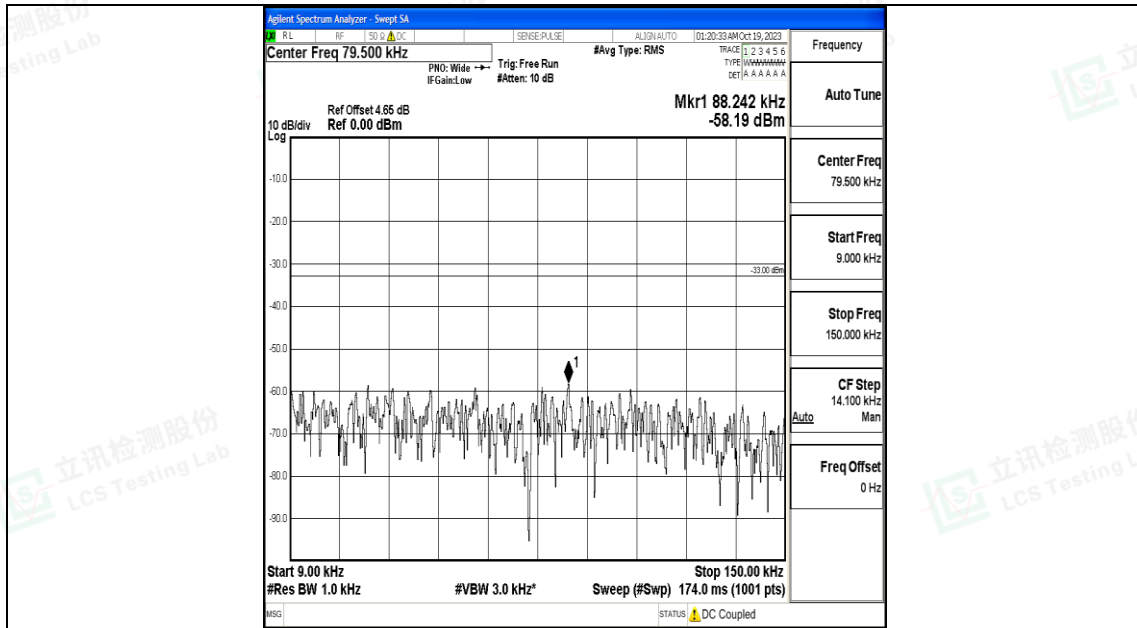

Band71_15MHz_16QAM_133197_1RB#0_0.15~30_0.15~30

Band71_15MHz_16QAM_133197_1RB#0_30~1000_30~1000

Band71_15MHz_16QAM_133197_1RB#0_1000~3000_1000~3000

Band71_15MHz_16QAM_133197_1RB#0_3000~10000_3000~10000

Band71_15MHz_QPSK_133297_1RB#0_0.009~0.15_0.009~0.15