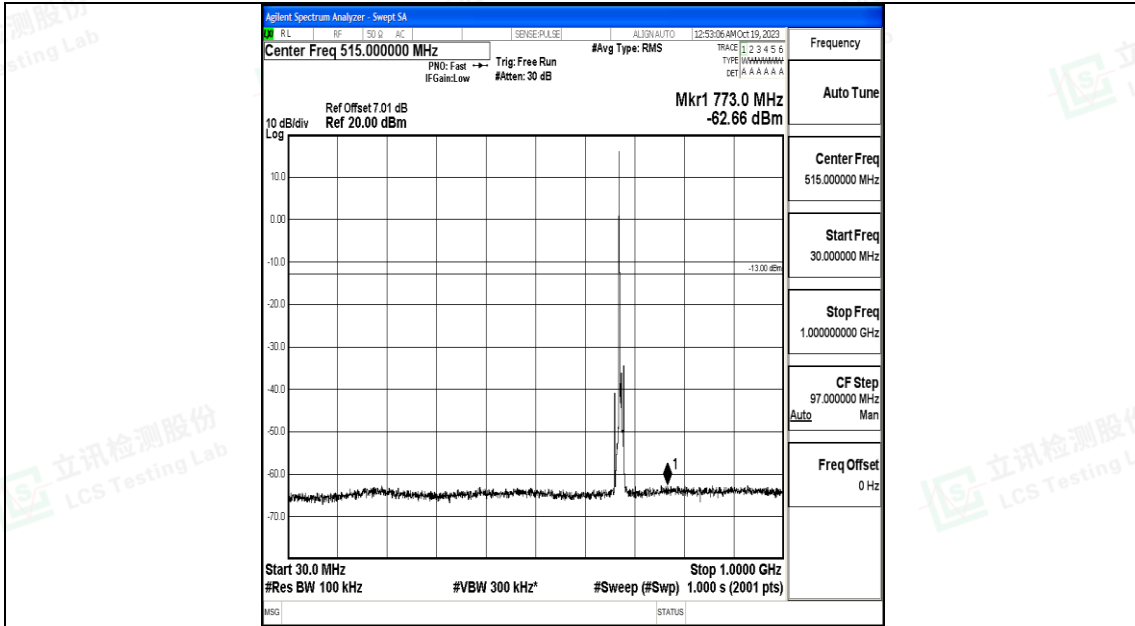

Band71_5MHz_16QAM_133147_1RB#0_3000~10000_3000~10000

Band71_5MHz_QPSK_133297_1RB#0_0.009~0.15_0.009~0.15

Band71_5MHz_QPSK_133297_1RB#0_0.15~30_0.15~30

Band71_5MHz_QPSK_133297_1RB#0_30~1000_30~1000

Band71_5MHz_QPSK_133297_1RB#0_1000~3000_1000~3000