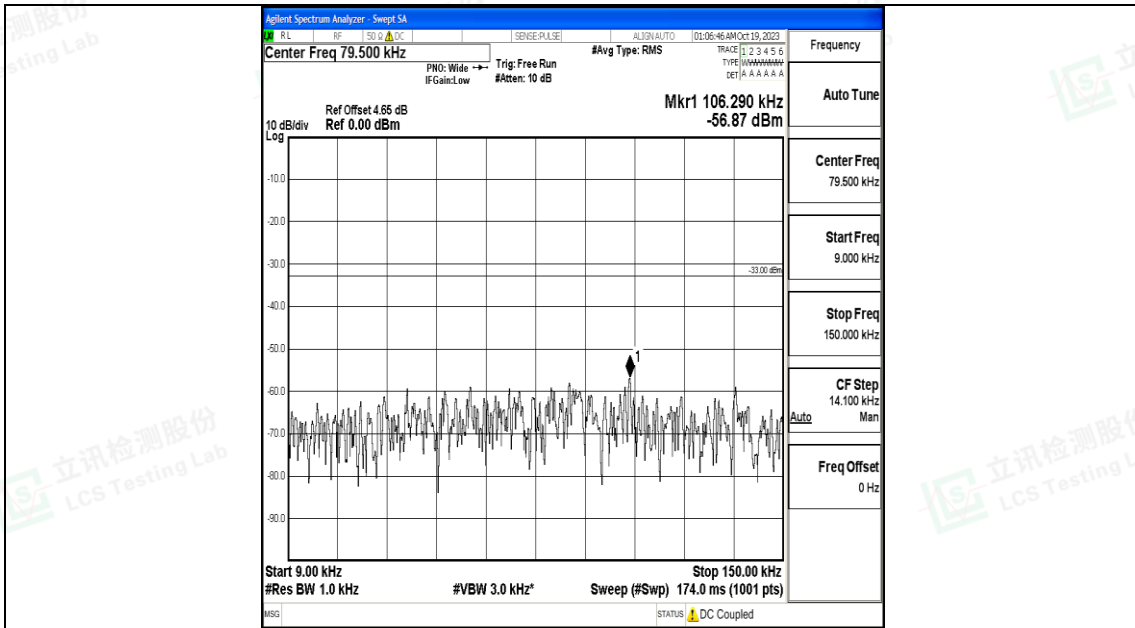

Band71_10MHz_16QAM_133172_1RB#0_3000~10000_3000~10000

Band71_10MHz_QPSK_133297_1RB#0_0.009~0.15_0.009~0.15