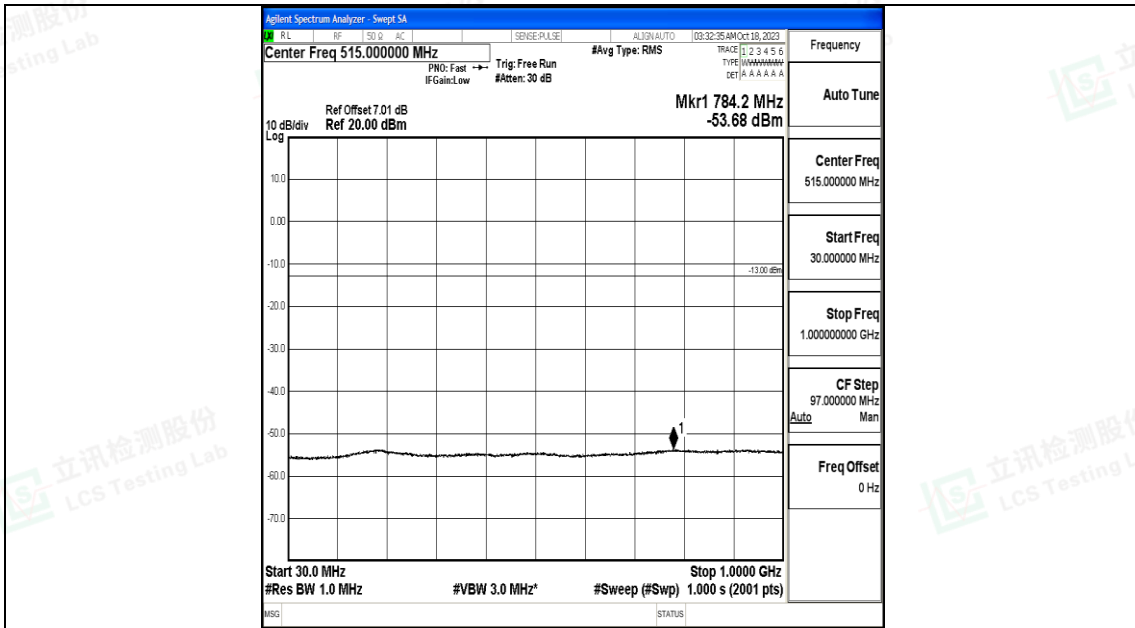

Band66_20MHz_QPSK_132322_1RB#0_3000~20000_3000~20000

Band66_20MHz_16QAM_132322_1RB#0_0.009~0.15_0.009~0.15

Band66_20MHz_16QAM_132322_1RB#0_0.15~30_0.15~30

Band66_20MHz_16QAM_132322_1RB#0_30~1000_30~1000

Band66_20MHz_16QAM_132322_1RB#0_1000~3000_1000~3000