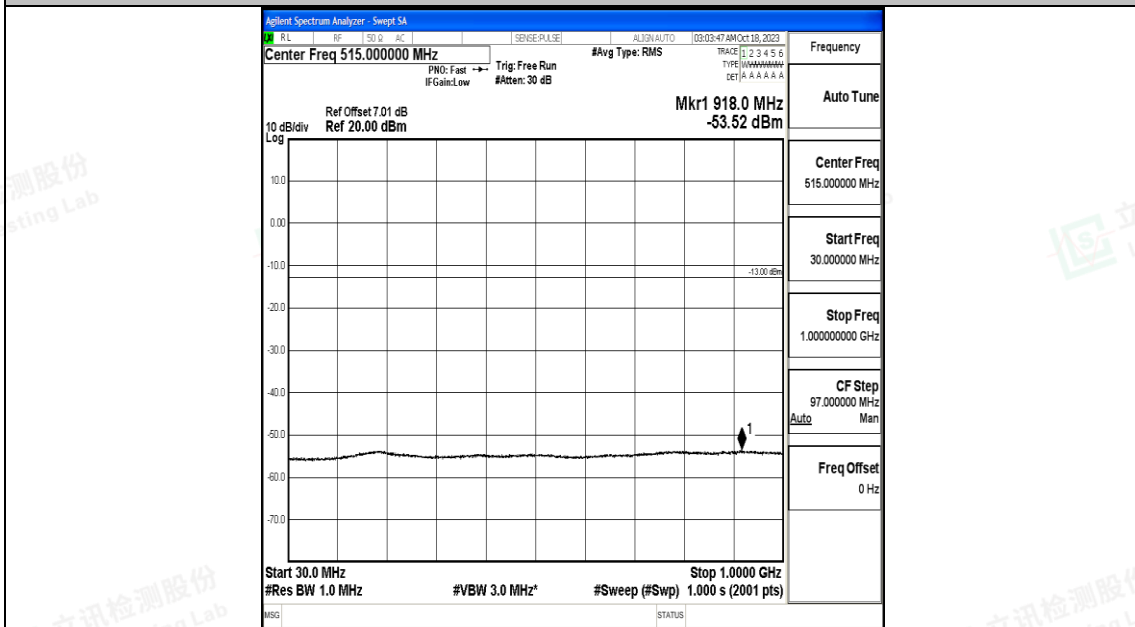

Band66_20MHz_16QAM_132572_1RB#0_3000~20000_3000~20000

Band66_3MHz_QPSK_131987_1RB#0_0.009~0.15_0.009~0.15

Band66_3MHz_QPSK_131987_1RB#0_0.15~30_0.15~30

Band66_3MHz_QPSK_131987_1RB#0_30~1000_30~1000

Band66_3MHz_QPSK_131987_1RB#0_1000~3000_1000~3000