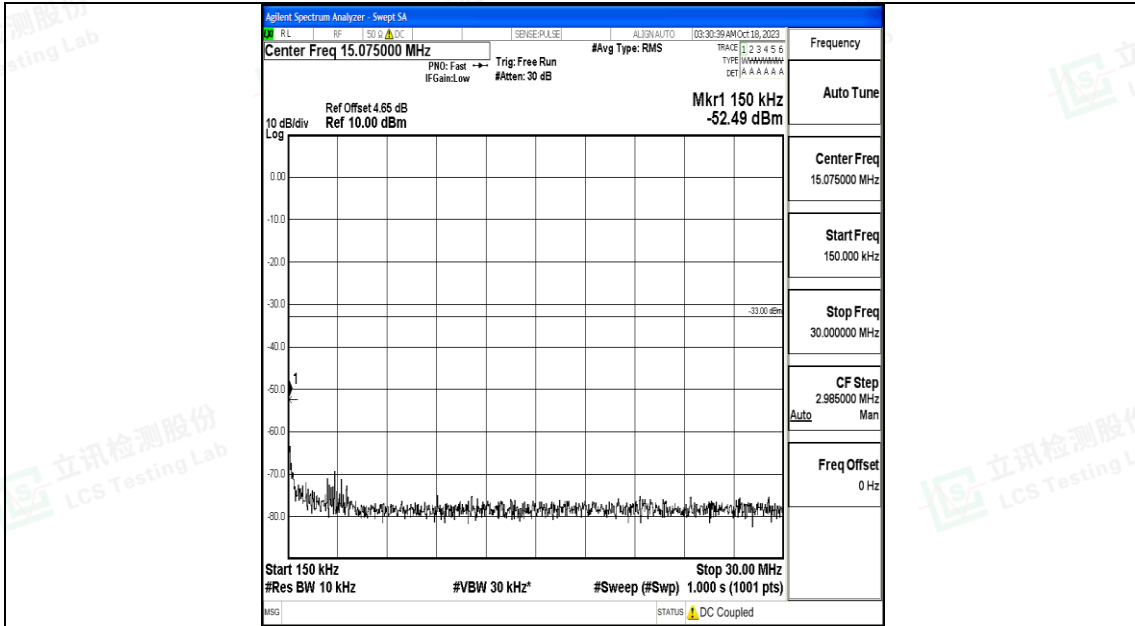

Band66_20MHz_QPSK_132072_1RB#0_0.009~0.15_0.009~0.15

Band66_20MHz_QPSK_132072_1RB#0_0.15~30_0.15~30