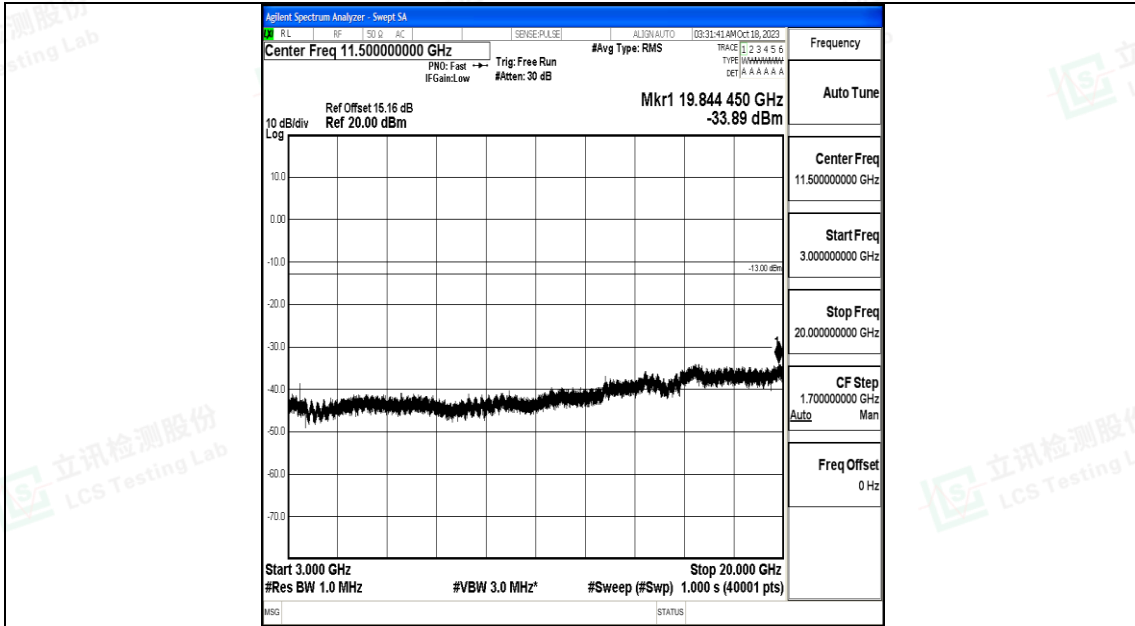

Band66_20MHz_QPSK_132072_1RB#0_3000~20000_3000~20000

Band66_20MHz_16QAM_132072_1RB#0_0.009~0.15_0.009~0.15

Band66_20MHz_16QAM_132072_1RB#0_0.15~30_0.15~30

Band66_20MHz_16QAM_132072_1RB#0_30~1000_30~1000

Band66_20MHz_16QAM_132072_1RB#0_1000~3000_1000~3000