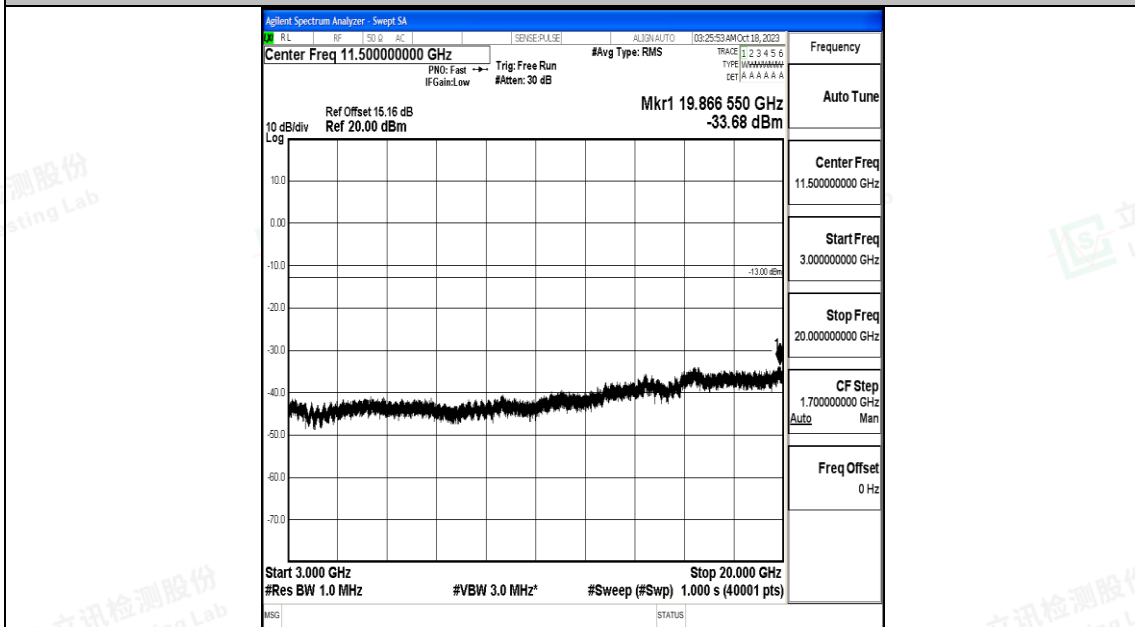

Band66_15MHz_16QAM_132047_1RB#0_3000~20000_3000~20000

Band66_15MHz_QPSK_132322_1RB#0_0.009~0.15_0.009~0.15

Band66_15MHz_QPSK_132322_1RB#0_0.15~30_0.15~30

Band66_15MHz_QPSK_132322_1RB#0_30~1000_30~1000

Band66_15MHz_QPSK_132322_1RB#0_1000~3000_1000~3000