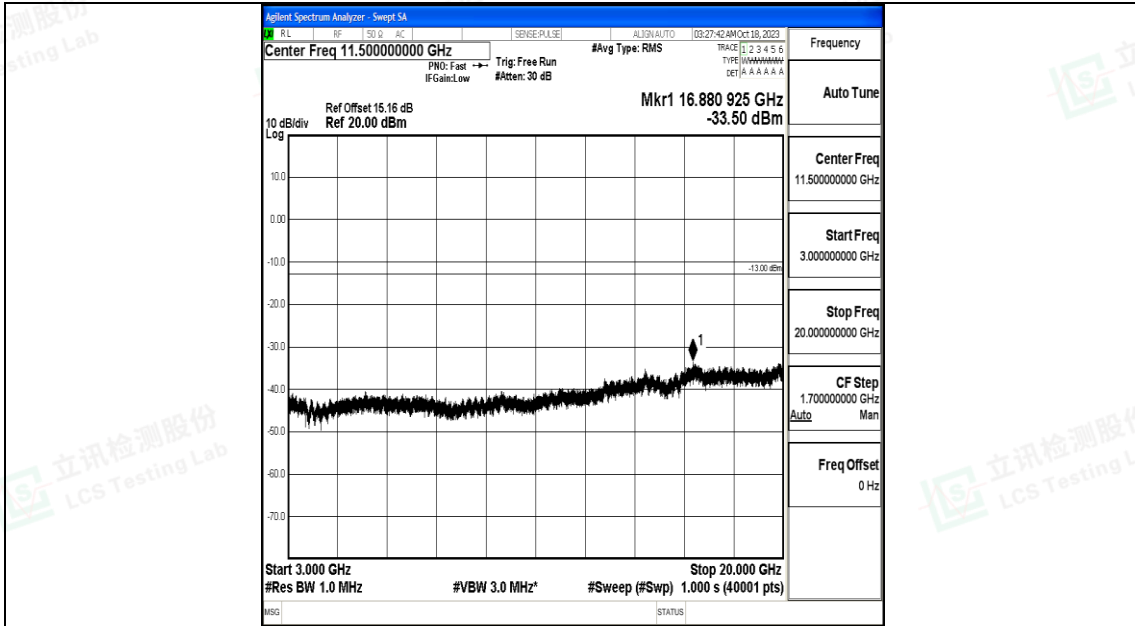

Band66_15MHz_QPSK_132597_1RB#0_3000~20000_3000~20000

Band66_15MHz_16QAM_132597_1RB#0_0.009~0.15_0.009~0.15

Band66_15MHz_16QAM_132597_1RB#0_0.15~30_0.15~30

Band66_15MHz_16QAM_132597_1RB#0_30~1000_30~1000

Band66_15MHz_16QAM_132597_1RB#0_1000~3000_1000~3000