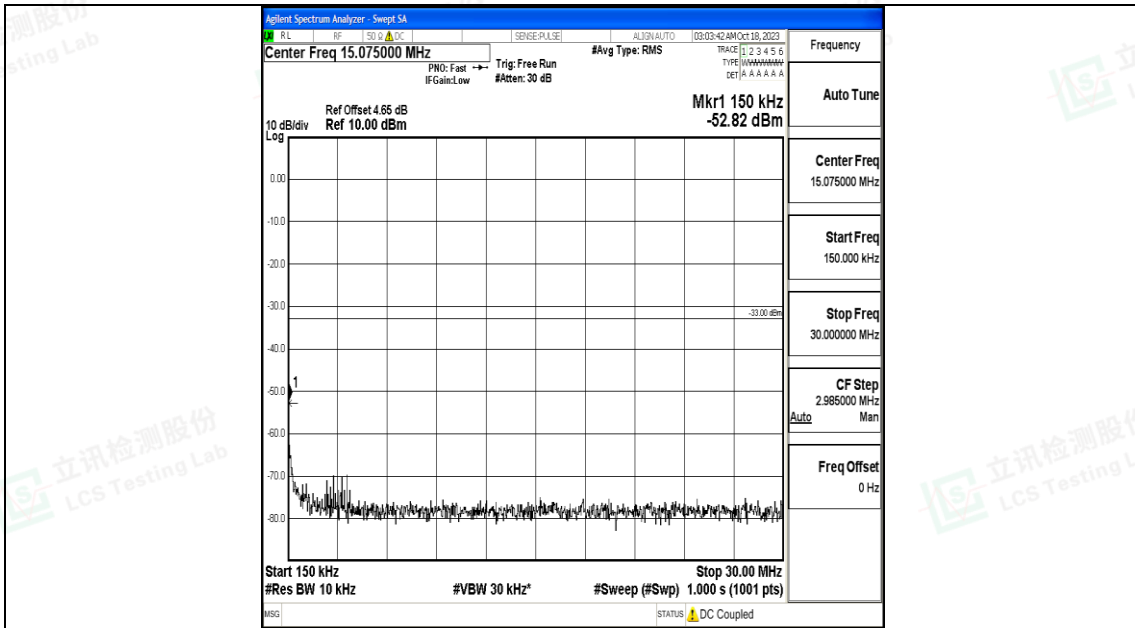

Band66_3MHz_QPSK_131987_1RB#0_0.009~0.15_0.009~0.15

Band66_3MHz_QPSK_131987_1RB#0_0.15~30_0.15~30