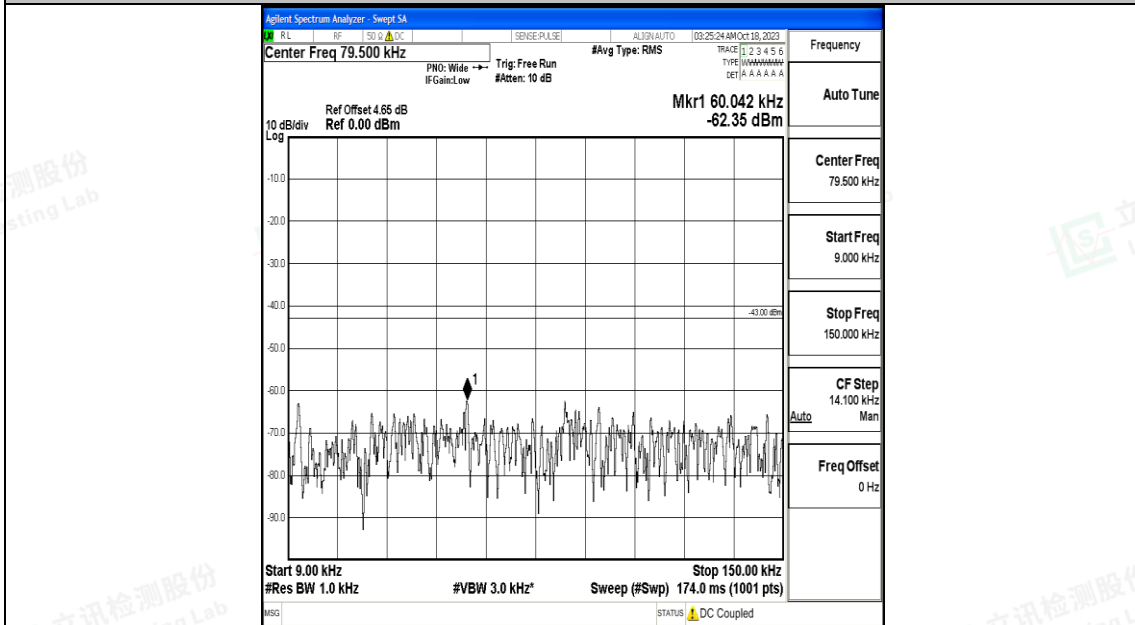

Band66_15MHz_16QAM_132047_1RB#0_3000~20000_3000~20000

Band66_15MHz_QPSK_132322_1RB#0_0.009~0.15_0.009~0.15

Band66_15MHz_QPSK_132322_1RB#0_0.15~30_0.15~30

Band66_15MHz_QPSK_132322_1RB#0_30~1000_30~1000

Band66_15MHz_QPSK_132322_1RB#0_1000~3000_1000~3000