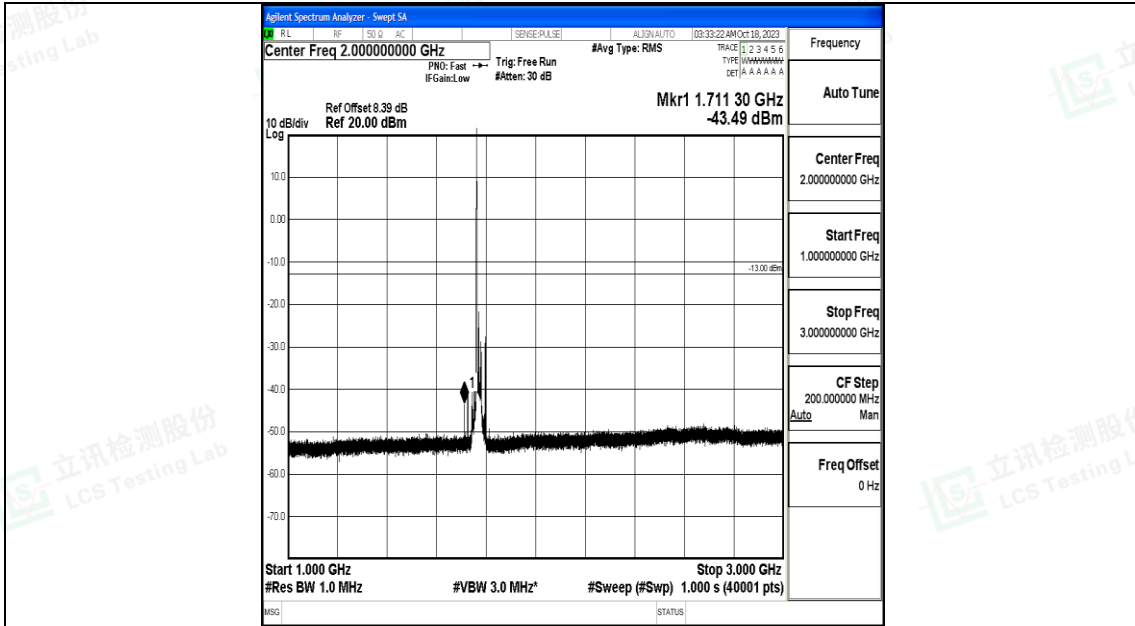

Band66_20MHz_16QAM_132322_1RB#0_3000~20000_3000~20000

Band66_20MHz_QPSK_132572_1RB#0_0.009~0.15_0.009~0.15

Band66_20MHz_QPSK_132572_1RB#0_0.15~30_0.15~30

Band66_20MHz_QPSK_132572_1RB#0_30~1000_30~1000

Band66_20MHz_QPSK_132572_1RB#0_1000~3000_1000~3000