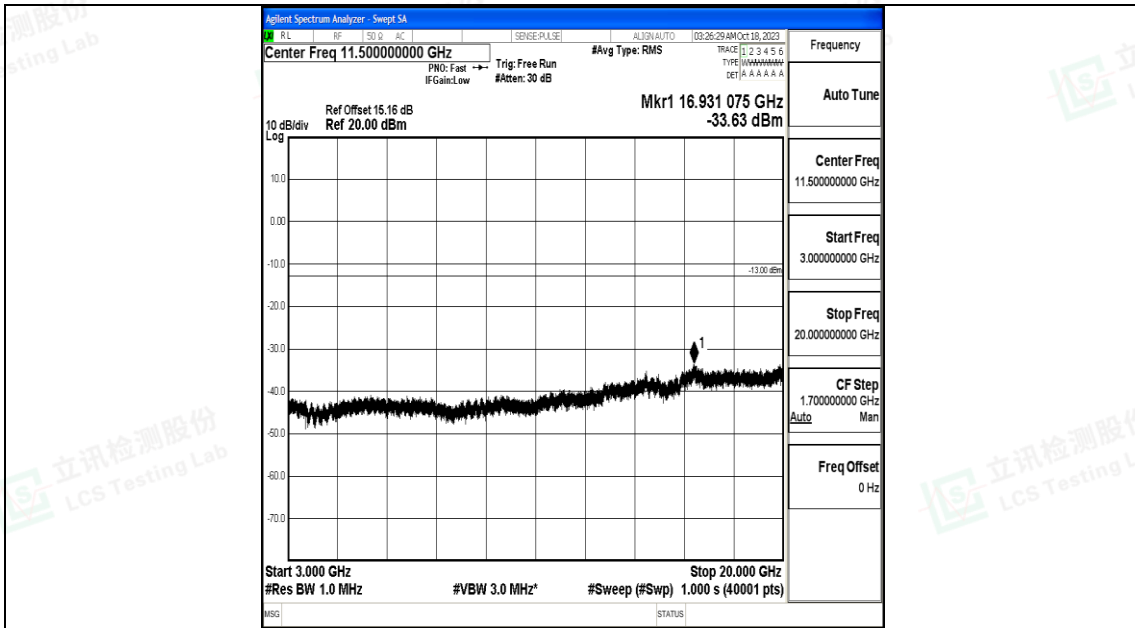

Band66_15MHz_QPSK_132322_1RB#0_3000~20000_3000~20000

Band66_15MHz_16QAM_132322_1RB#0_0.009~0.15_0.009~0.15

Band66_15MHz_16QAM_132322_1RB#0_0.15~30_0.15~30

Band66_15MHz_16QAM_132322_1RB#0_30~1000_30~1000

Band66_15MHz_16QAM_132322_1RB#0_1000~3000_1000~3000