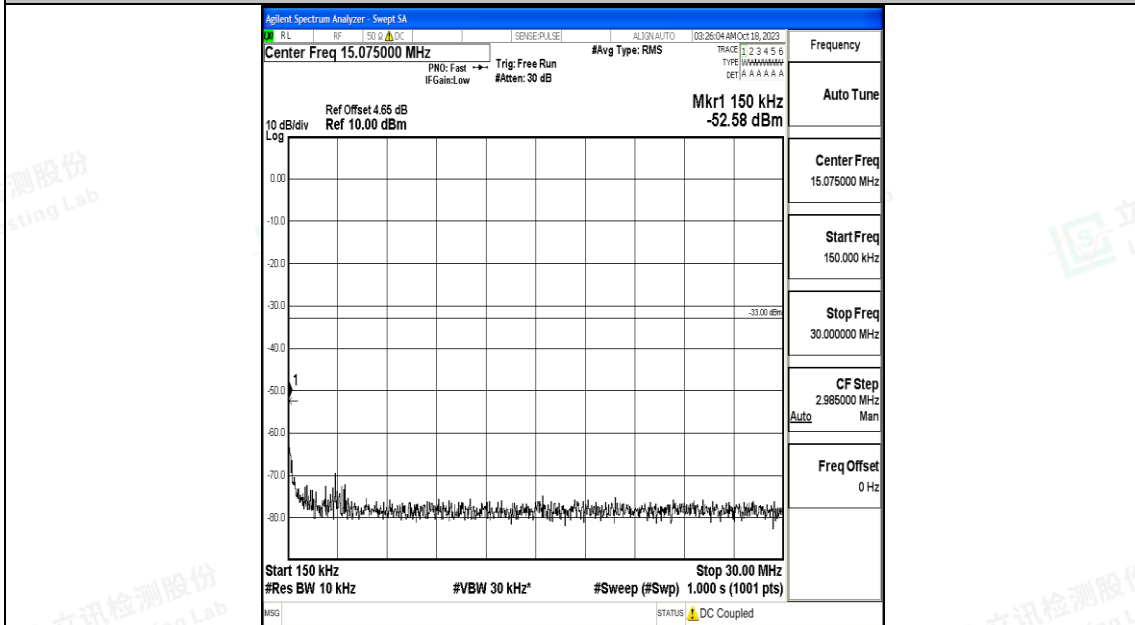

Band66_15MHz_16QAM_132322_1RB#0_0.009~0.15_0.009~0.15

Band66_15MHz_16QAM_132322_1RB#0_0.15~30_0.15~30