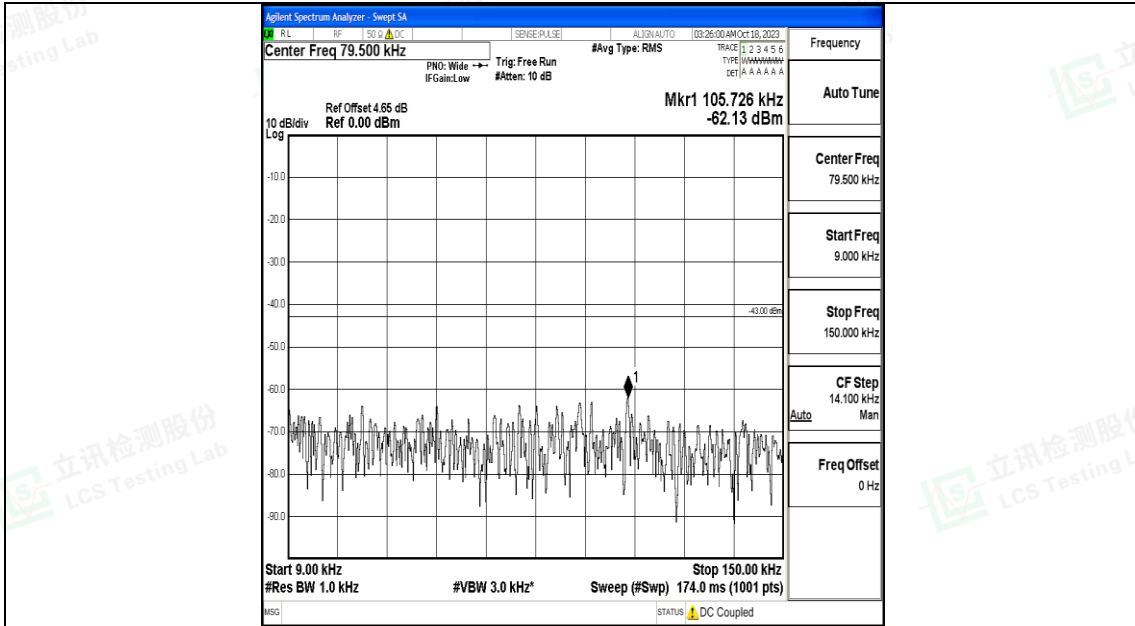

Band66_15MHz_QPSK_132322_1RB#0_3000~20000_3000~20000

Band66_15MHz_16QAM_132322_1RB#0_0.009~0.15_0.009~0.15