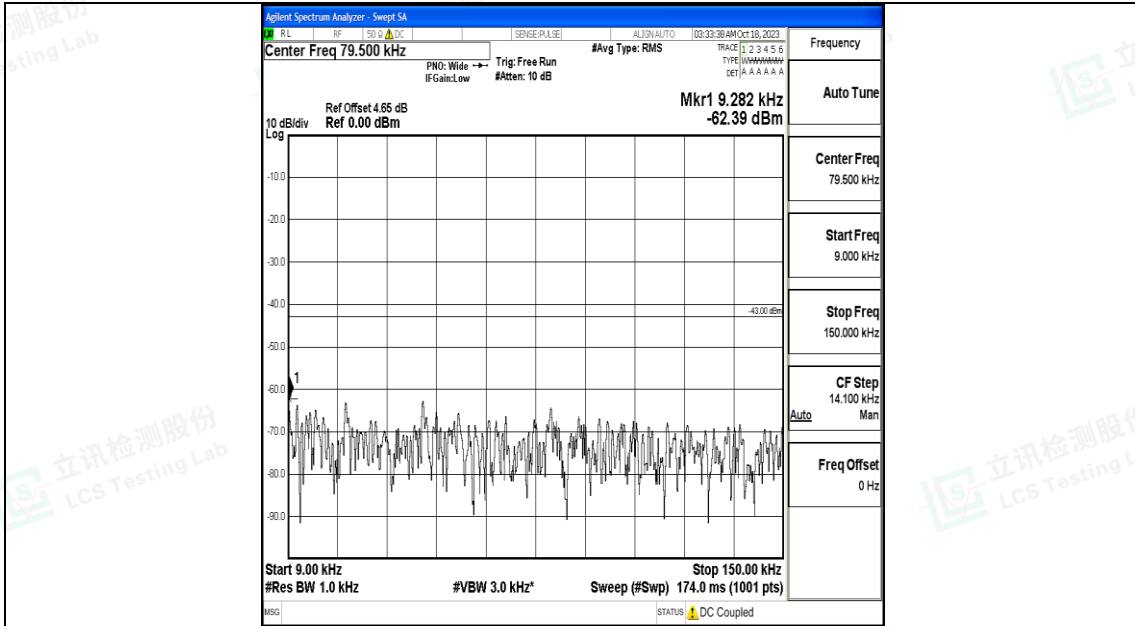

Band66_20MHz_QPSK_132572_1RB#0_3000~20000_3000~20000

Band66_20MHz_16QAM_132572_1RB#0_0.009~0.15_0.009~0.15