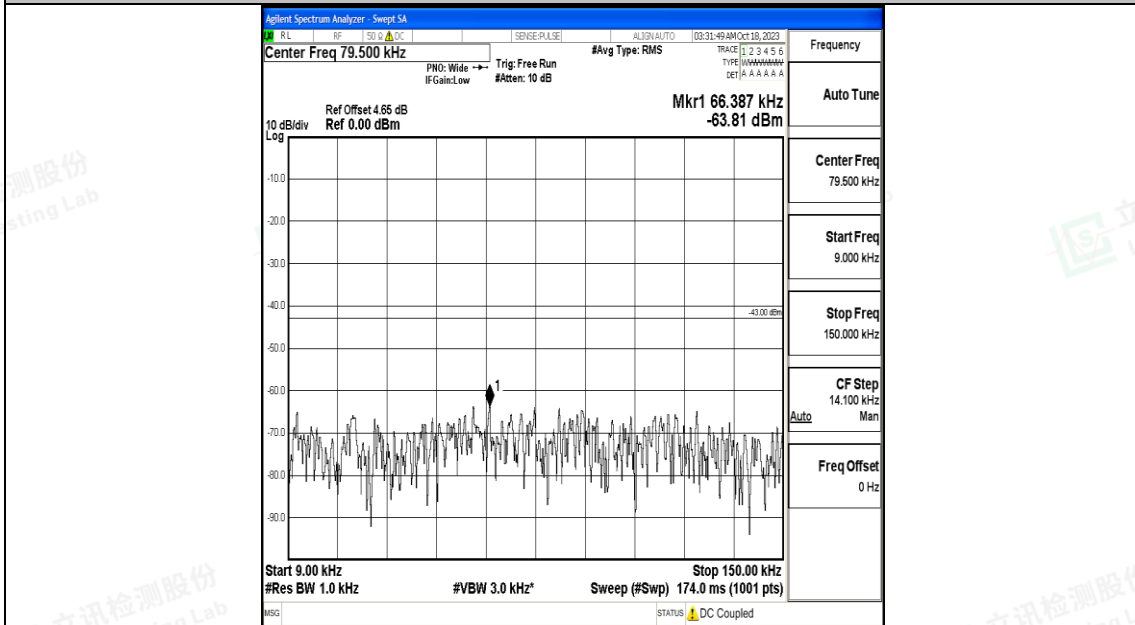

Band66_20MHz_16QAM_132072_1RB#0_3000~20000_3000~20000

Band66_20MHz_QPSK_132322_1RB#0_0.009~0.15_0.009~0.15