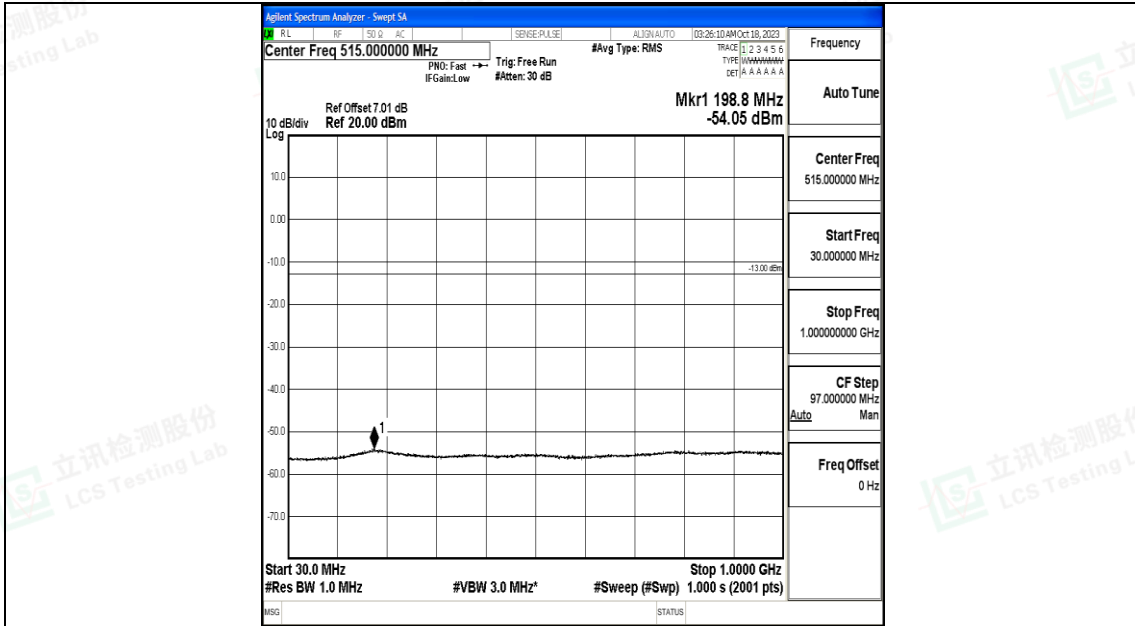

Band66_15MHz_QPSK_132322_1RB#0_3000~20000_3000~20000

Band66_15MHz_16QAM_132322_1RB#0_0.009~0.15_0.009~0.15

Band66_15MHz_16QAM_132322_1RB#0_0.15~30_0.15~30

Band66_15MHz_16QAM_132322_1RB#0_30~1000_30~1000

Band66_15MHz_16QAM_132322_1RB#0_1000~3000_1000~3000