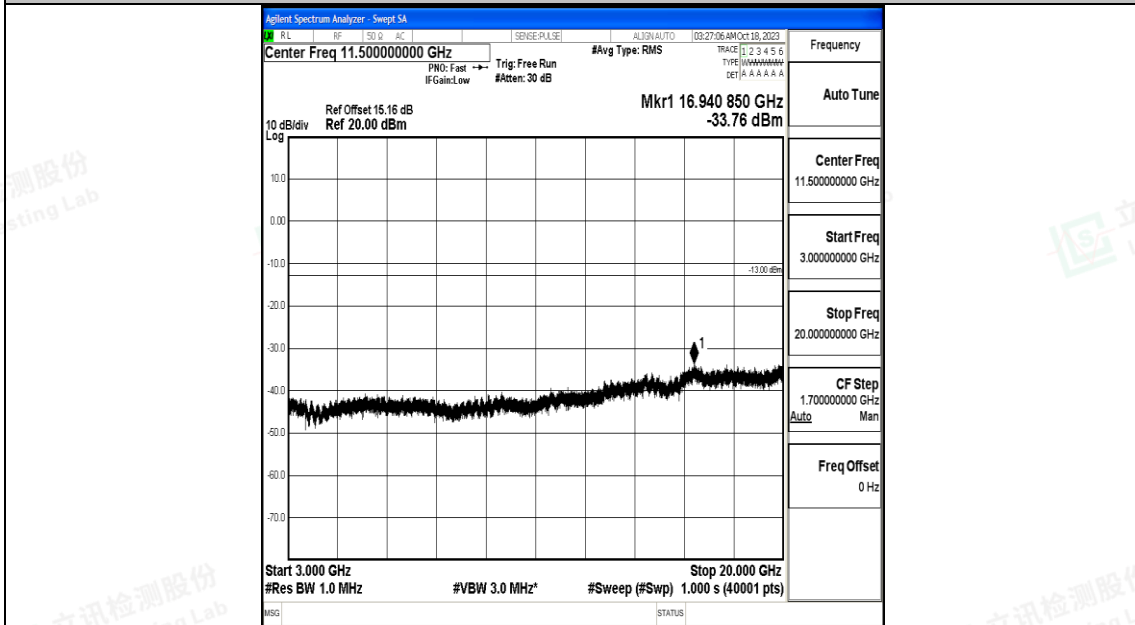

Band66_15MHz_16QAM_132322_1RB#0_3000~20000_3000~20000

Band66_15MHz_QPSK_132597_1RB#0_0.009~0.15_0.009~0.15

Band66_15MHz_QPSK_132597_1RB#0_0.15~30_0.15~30

Band66_15MHz_QPSK_132597_1RB#0_30~1000_30~1000

Band66_15MHz_QPSK_132597_1RB#0_1000~3000_1000~3000