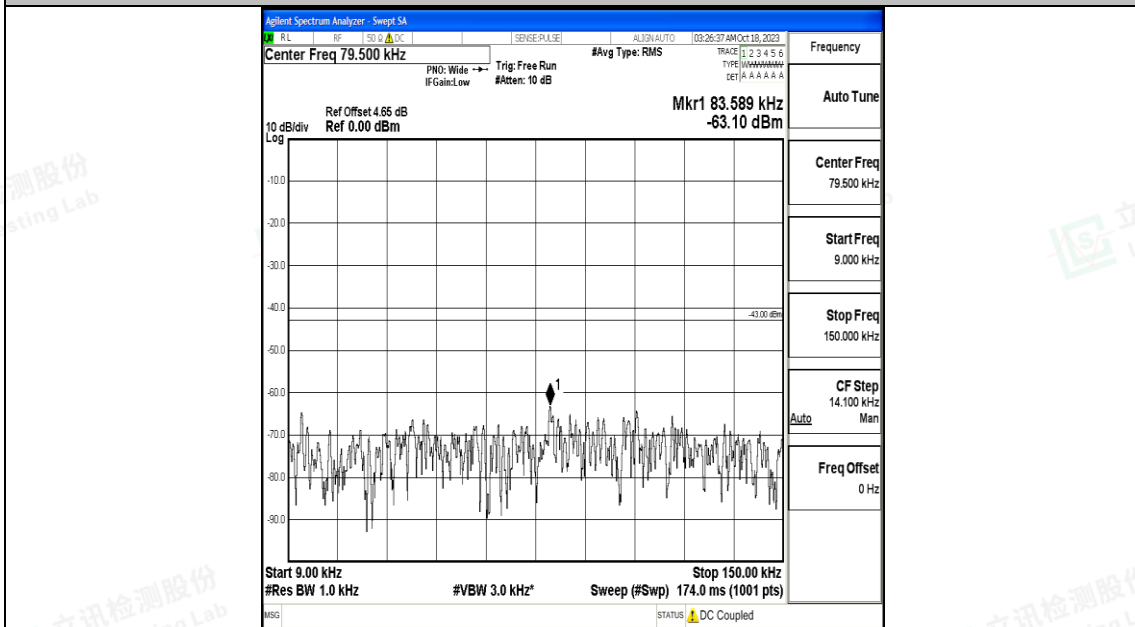

Band66_15MHz_16QAM_132322_1RB#0_3000~20000_3000~20000

Band66_15MHz_QPSK_132597_1RB#0_0.009~0.15_0.009~0.15