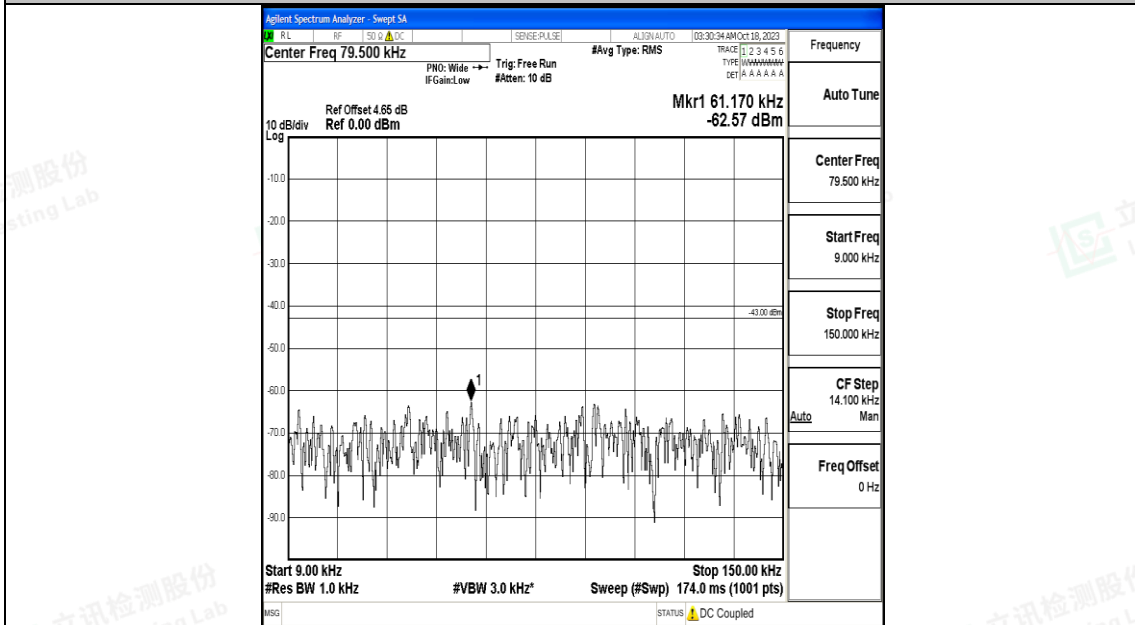

Band66_15MHz_16QAM_132597_1RB#0_3000~20000_3000~20000

Band66_20MHz_QPSK_132072_1RB#0_0.009~0.15_0.009~0.15