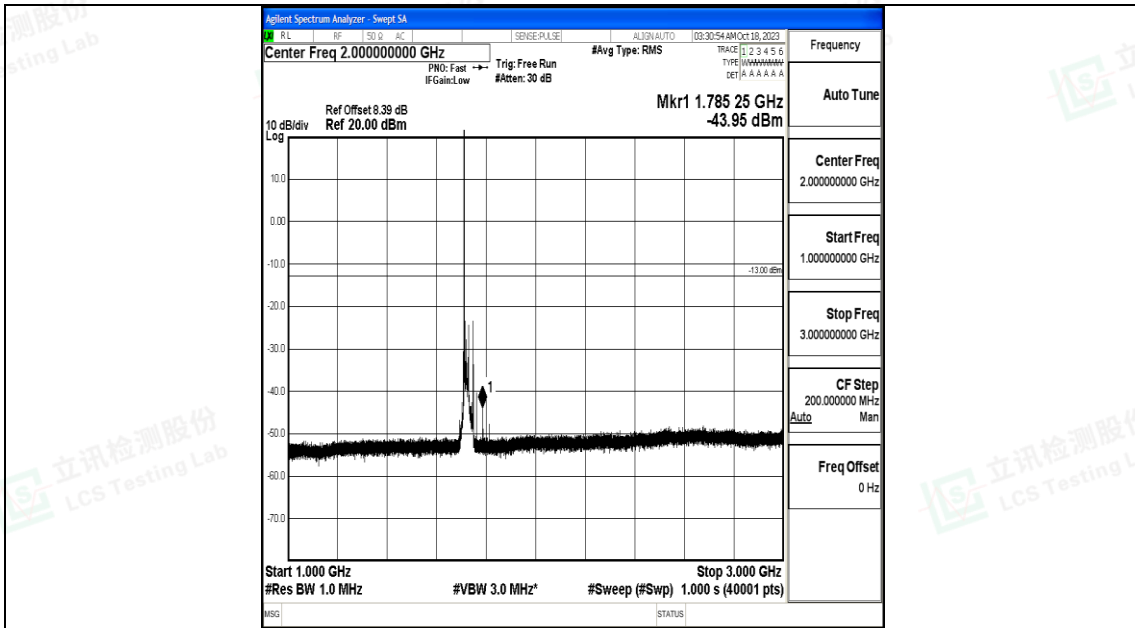

Band66_15MHz_16QAM_132597_1RB#0_3000~20000_3000~20000

Band66_20MHz_QPSK_132072_1RB#0_0.009~0.15_0.009~0.15

Band66_20MHz_QPSK_132072_1RB#0_0.15~30_0.15~30

Band66_20MHz_QPSK_132072_1RB#0_30~1000_30~1000

Band66_20MHz_QPSK_132072_1RB#0_1000~3000_1000~3000