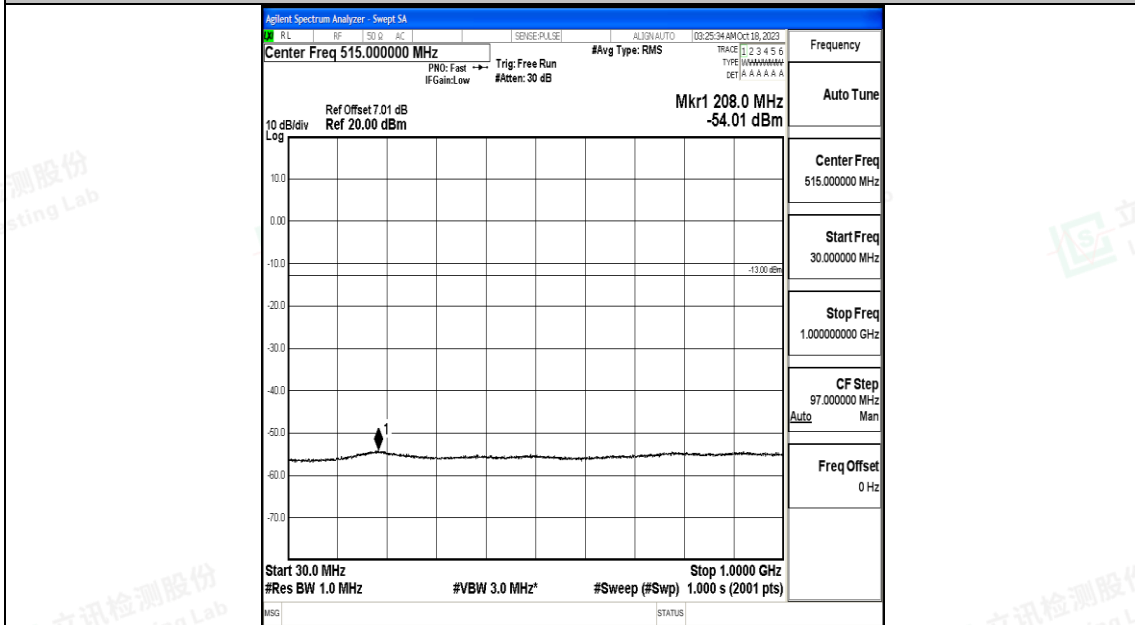

Band66_15MHz_16QAM_132047_1RB#0_3000~20000_3000~20000

Band66_15MHz_QPSK_132322_1RB#0_0.009~0.15_0.009~0.15

Band66_15MHz_QPSK_132322_1RB#0_0.15~30_0.15~30

Band66_15MHz_QPSK_132322_1RB#0_30~1000_30~1000

Band66_15MHz_QPSK_132322_1RB#0_1000~3000_1000~3000