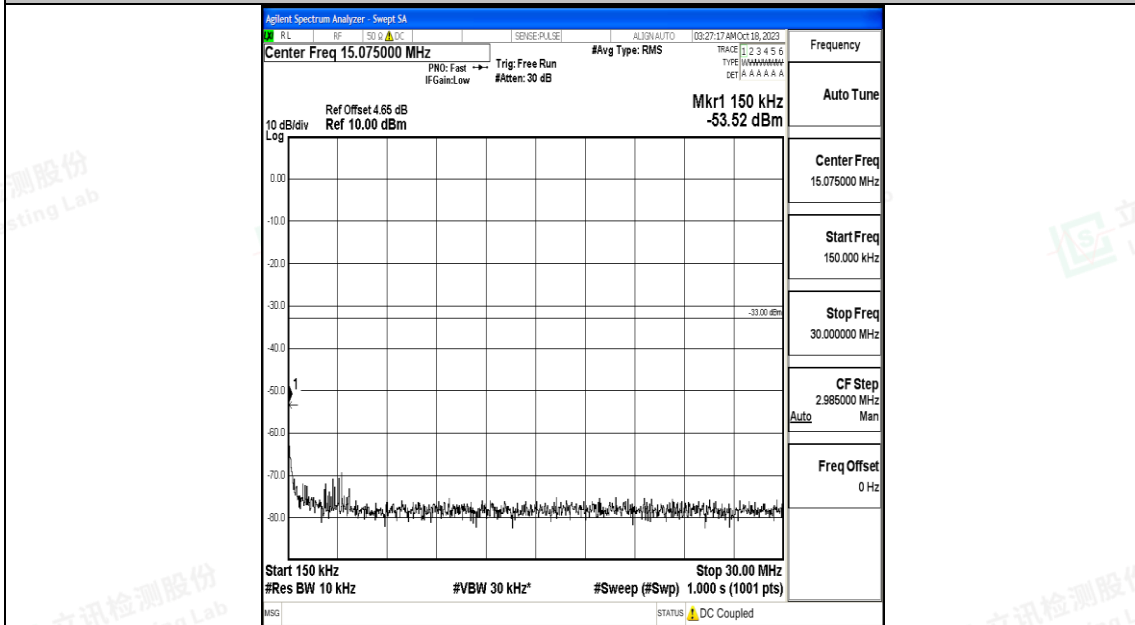

Band66_15MHz_16QAM_132597_1RB#0_0.009~0.15_0.009~0.15

Band66_15MHz_16QAM_132597_1RB#0_0.15~30_0.15~30