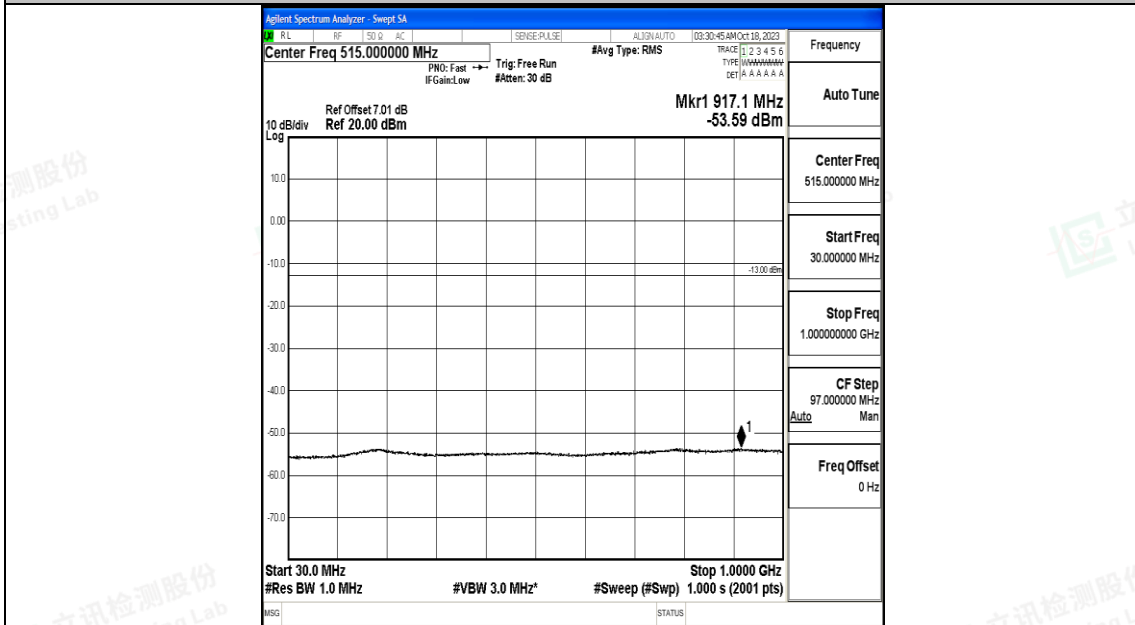

Band66_15MHz_16QAM_132597_1RB#0_3000~20000_3000~20000

Band66_20MHz_QPSK_132072_1RB#0_0.009~0.15_0.009~0.15

Band66_20MHz_QPSK_132072_1RB#0_0.15~30_0.15~30

Band66_20MHz_QPSK_132072_1RB#0_30~1000_30~1000

Band66_20MHz_QPSK_132072_1RB#0_1000~3000_1000~3000