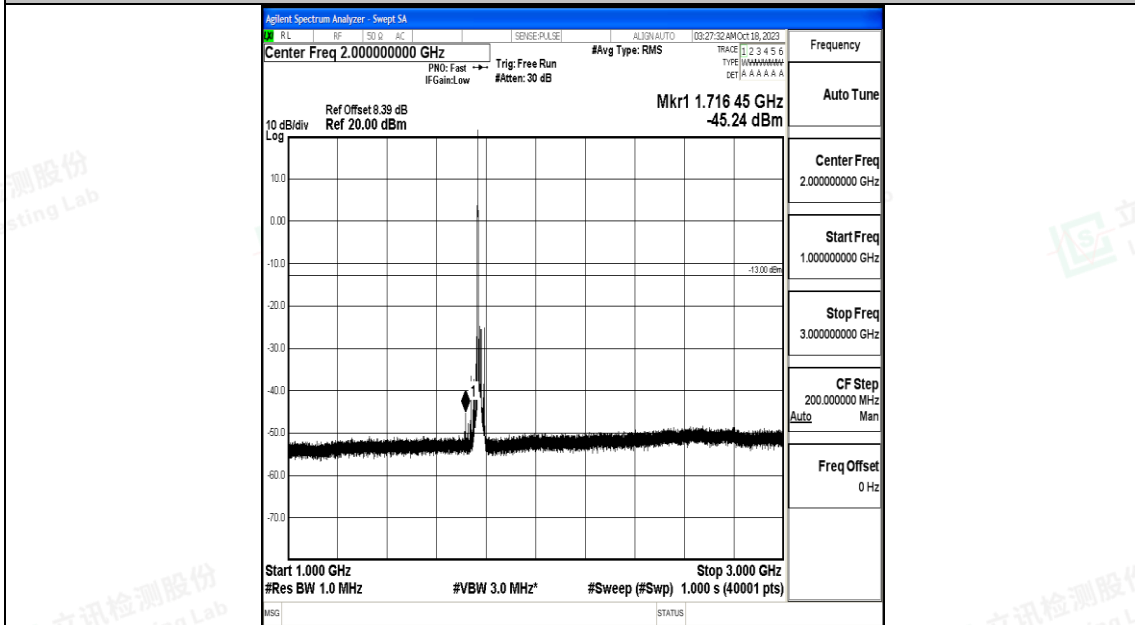

Band66_15MHz_QPSK_132597_1RB#0_3000~20000_3000~20000

Band66_15MHz_16QAM_132597_1RB#0_0.009~0.15_0.009~0.15

Band66_15MHz_16QAM_132597_1RB#0_0.15~30_0.15~30

Band66_15MHz_16QAM_132597_1RB#0_30~1000_30~1000

Band66_15MHz_16QAM_132597_1RB#0_1000~3000_1000~3000