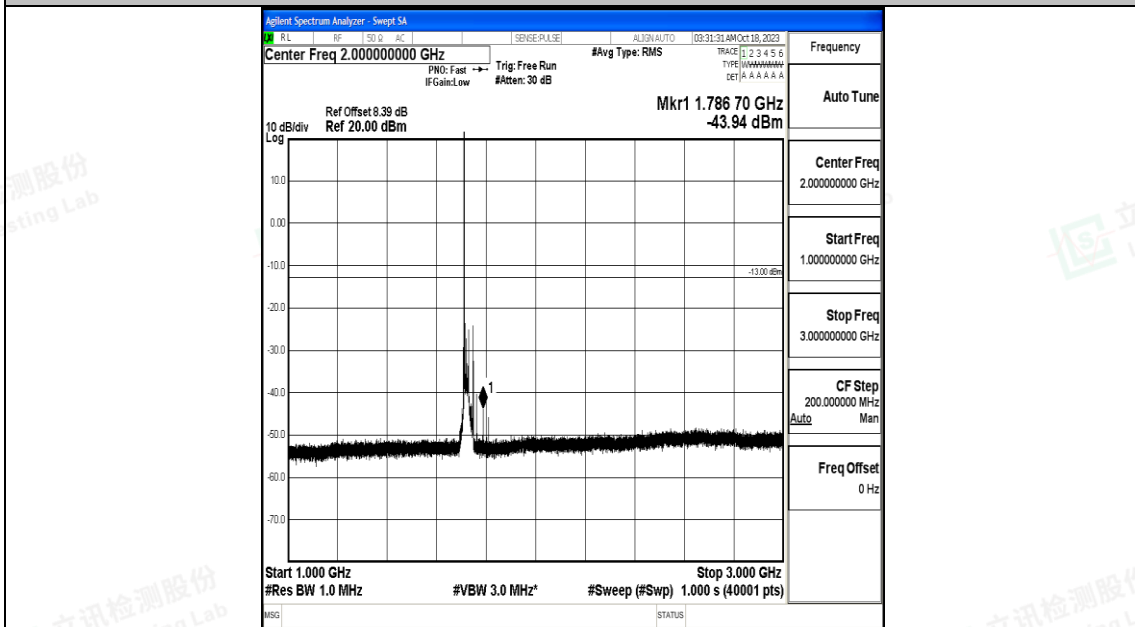

Band66_20MHz_QPSK_132072_1RB#0_3000~20000_3000~20000

Band66_20MHz_16QAM_132072_1RB#0_0.009~0.15_0.009~0.15

Band66_20MHz_16QAM_132072_1RB#0_0.15~30_0.15~30

Band66_20MHz_16QAM_132072_1RB#0_30~1000_30~1000

Band66_20MHz_16QAM_132072_1RB#0_1000~3000_1000~3000