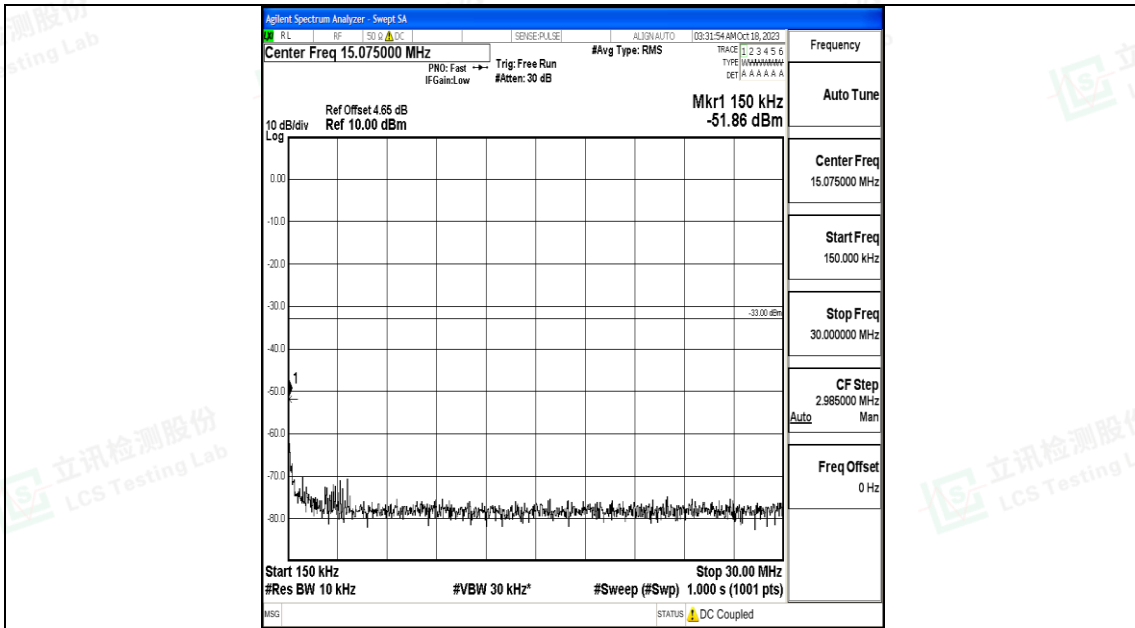

Band66_20MHz_QPSK_132322_1RB#0_0.009~0.15_0.009~0.15

Band66_20MHz_QPSK_132322_1RB#0_0.15~30_0.15~30