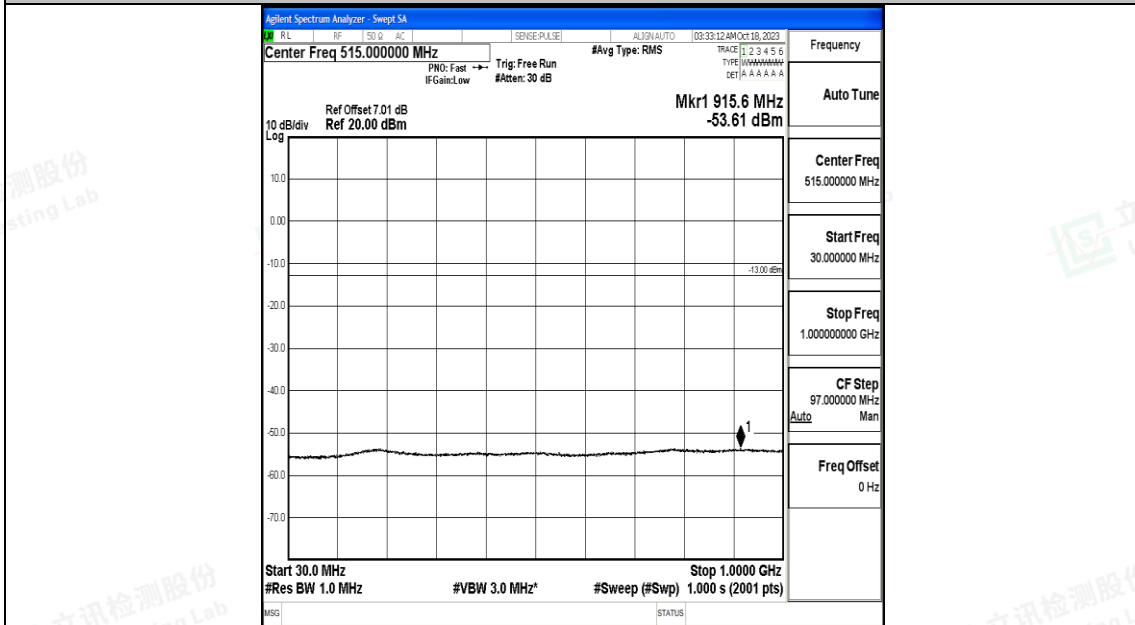

Band66_20MHz_16QAM_132322_1RB#0_3000~20000_3000~20000

Band66_20MHz_QPSK_132572_1RB#0_0.009~0.15_0.009~0.15

Band66_20MHz_QPSK_132572_1RB#0_0.15~30_0.15~30

Band66_20MHz_QPSK_132572_1RB#0_30~1000_30~1000

Band66_20MHz_QPSK_132572_1RB#0_1000~3000_1000~3000