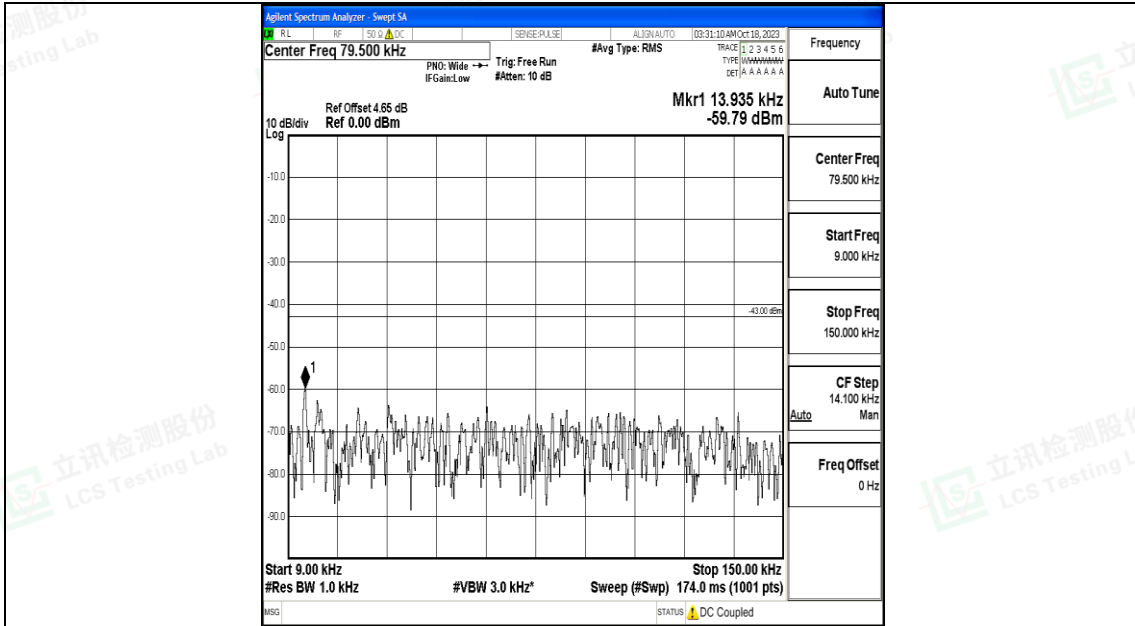

Band66_20MHz_QPSK_132072_1RB#0_3000~20000_3000~20000

Band66_20MHz_16QAM_132072_1RB#0_0.009~0.15_0.009~0.15