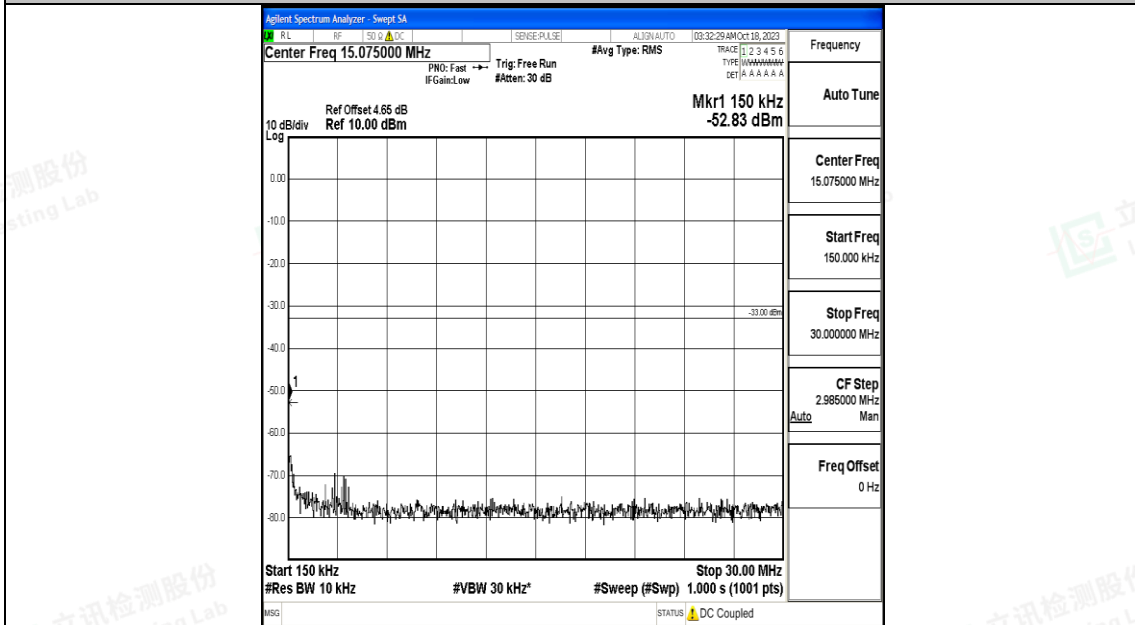

Band66_20MHz_16QAM_132322_1RB#0_0.009~0.15_0.009~0.15

Band66_20MHz_16QAM_132322_1RB#0_0.15~30_0.15~30