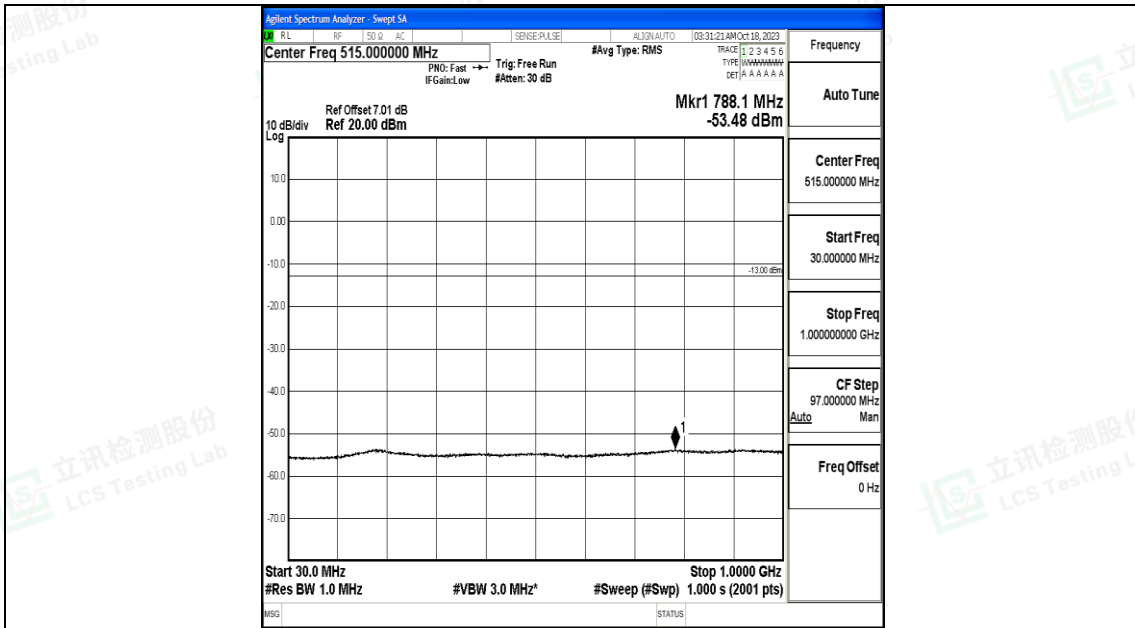

Band66_20MHz_QPSK_132072_1RB#0_3000~20000_3000~20000

Band66_20MHz_16QAM_132072_1RB#0_0.009~0.15_0.009~0.15

Band66_20MHz_16QAM_132072_1RB#0_0.15~30_0.15~30

Band66_20MHz_16QAM_132072_1RB#0_30~1000_30~1000

Band66_20MHz_16QAM_132072_1RB#0_1000~3000_1000~3000