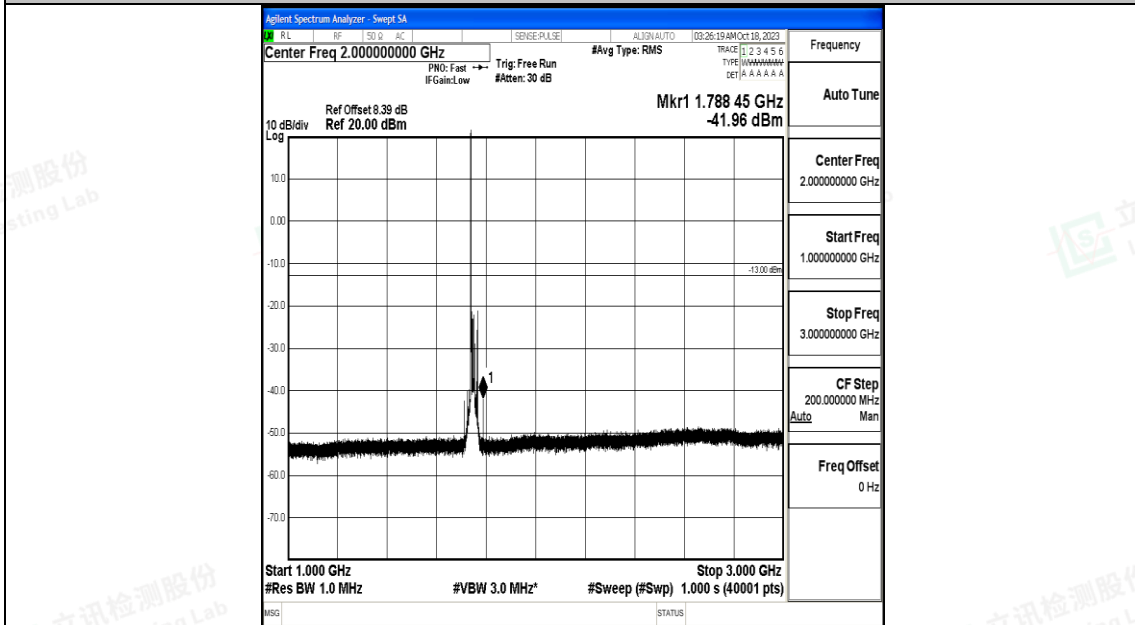

Band66_15MHz_QPSK_132322_1RB#0_3000~20000_3000~20000

Band66_15MHz_16QAM_132322_1RB#0_0.009~0.15_0.009~0.15

Band66_15MHz_16QAM_132322_1RB#0_0.15~30_0.15~30

Band66_15MHz_16QAM_132322_1RB#0_30~1000_30~1000

Band66_15MHz_16QAM_132322_1RB#0_1000~3000_1000~3000