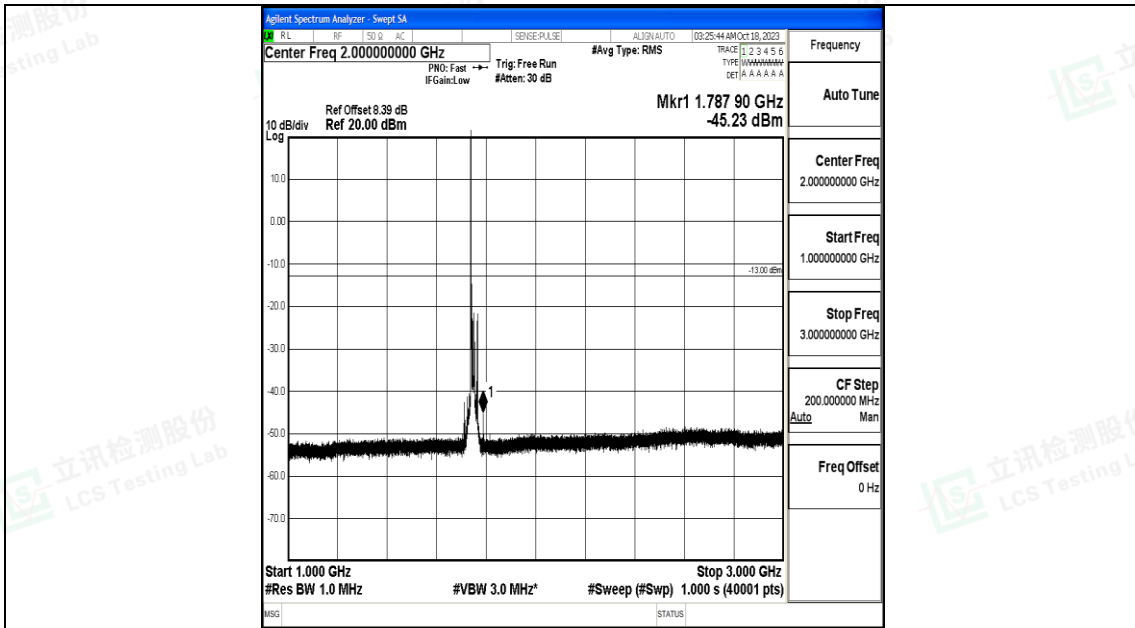

Band66_15MHz_16QAM_132047_1RB#0_3000~20000_3000~20000

Band66_15MHz_QPSK_132322_1RB#0_0.009~0.15_0.009~0.15

Band66_15MHz_QPSK_132322_1RB#0_0.15~30_0.15~30

Band66_15MHz_QPSK_132322_1RB#0_30~1000_30~1000

Band66_15MHz_QPSK_132322_1RB#0_1000~3000_1000~3000