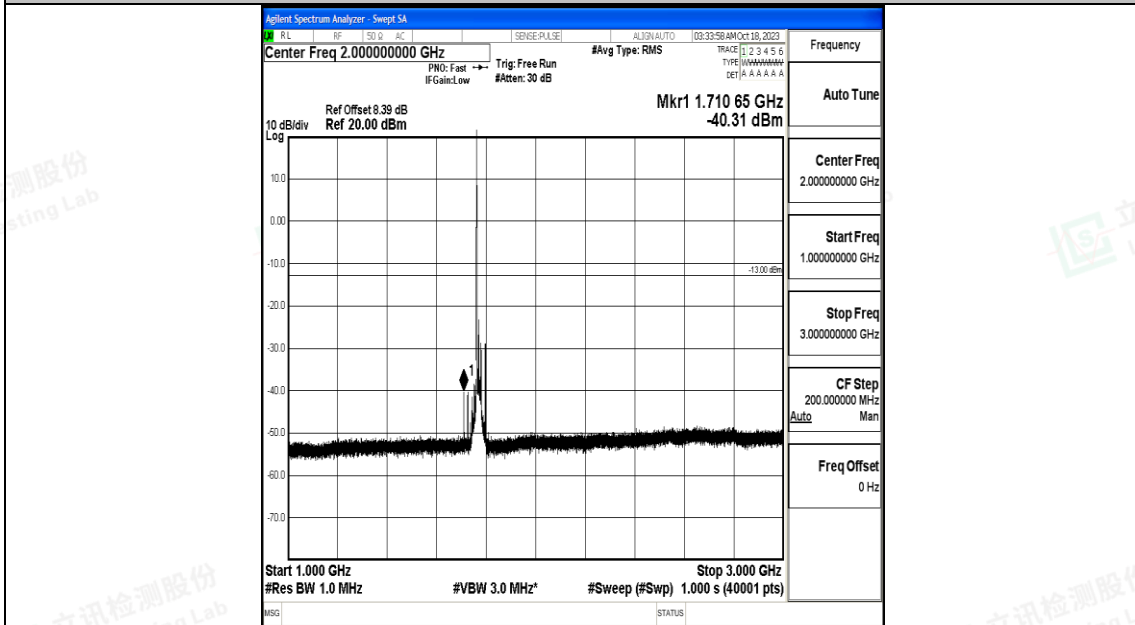

Band66_20MHz_QPSK_132572_1RB#0_3000~20000_3000~20000

Band66_20MHz_16QAM_132572_1RB#0_0.009~0.15_0.009~0.15

Band66_20MHz_16QAM_132572_1RB#0_0.15~30_0.15~30

Band66_20MHz_16QAM_132572_1RB#0_30~1000_30~1000

Band66_20MHz_16QAM_132572_1RB#0_1000~3000_1000~3000