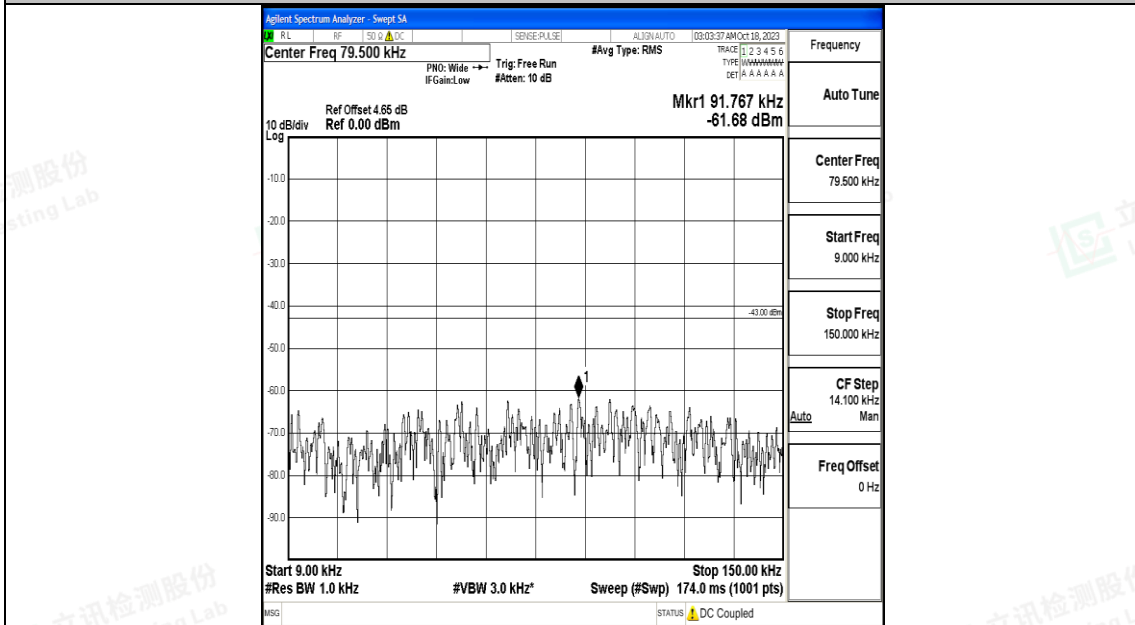

Band66_20MHz_16QAM_132572_1RB#0_3000~20000_3000~20000

Band66_3MHz_QPSK_131987_1RB#0_0.009~0.15_0.009~0.15