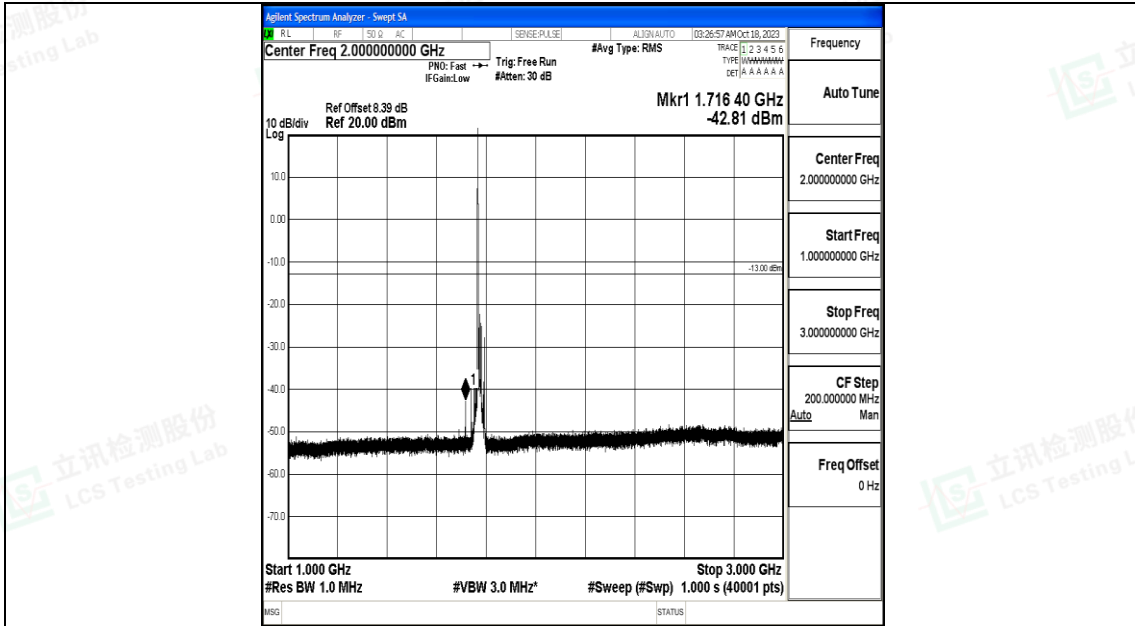

Band66_15MHz_16QAM_132322_1RB#0_3000~20000_3000~20000

Band66_15MHz_QPSK_132597_1RB#0_0.009~0.15_0.009~0.15

Band66_15MHz_QPSK_132597_1RB#0_0.15~30_0.15~30

Band66_15MHz_QPSK_132597_1RB#0_30~1000_30~1000

Band66_15MHz_QPSK_132597_1RB#0_1000~3000_1000~3000