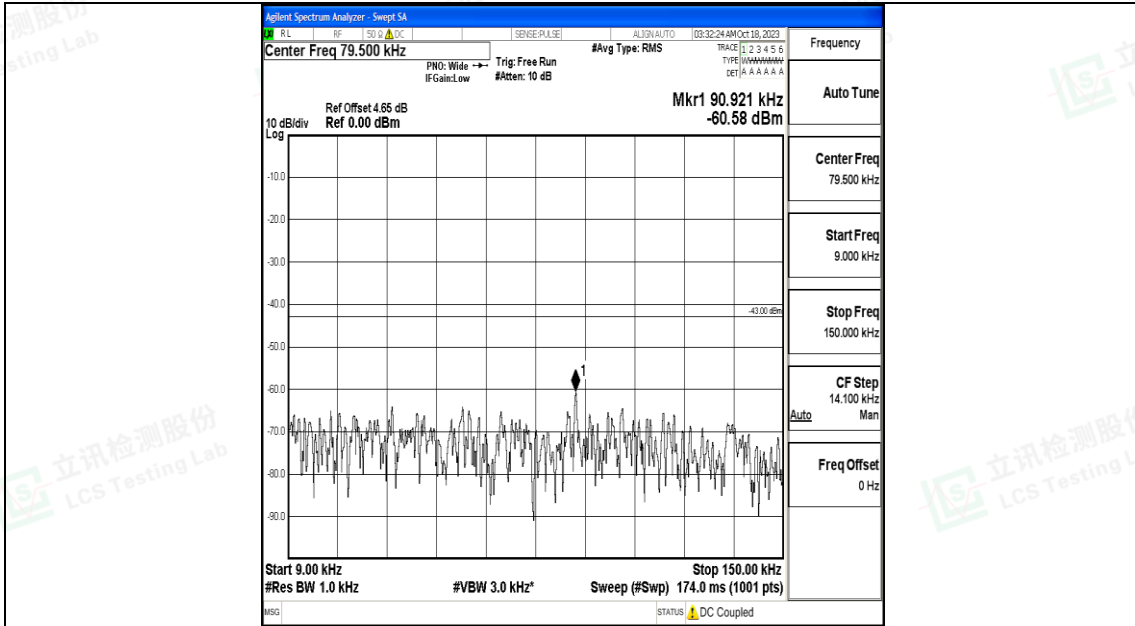

Band66_20MHz_QPSK_132322_1RB#0_3000~20000_3000~20000

Band66_20MHz_16QAM_132322_1RB#0_0.009~0.15_0.009~0.15