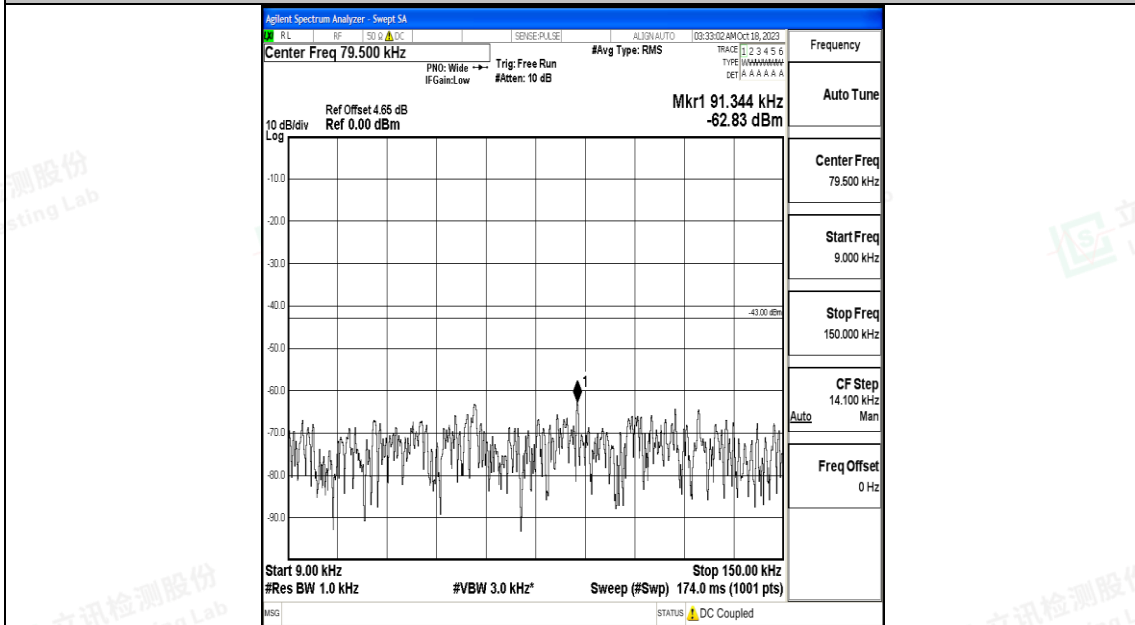

Band66_20MHz_16QAM_132322_1RB#0_3000~20000_3000~20000

Band66_20MHz_QPSK_132572_1RB#0_0.009~0.15_0.009~0.15