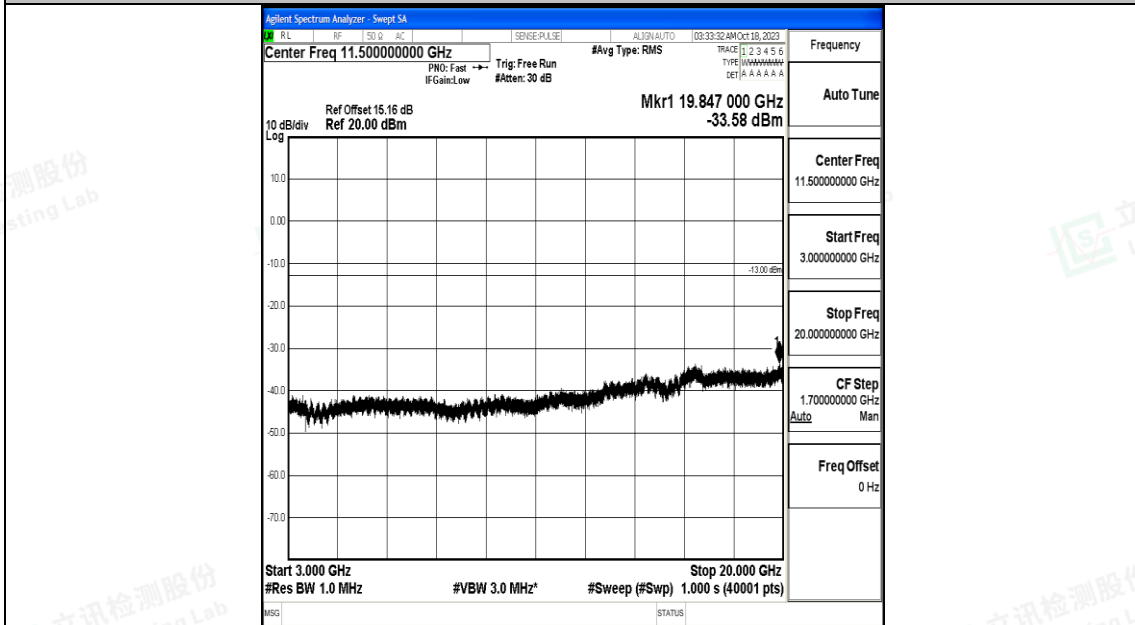

Band66_20MHz_16QAM_132322_1RB#0_3000~20000_3000~20000

Band66_20MHz_QPSK_132572_1RB#0_0.009~0.15_0.009~0.15

Band66_20MHz_QPSK_132572_1RB#0_0.15~30_0.15~30

Band66_20MHz_QPSK_132572_1RB#0_30~1000_30~1000

Band66_20MHz_QPSK_132572_1RB#0_1000~3000_1000~3000