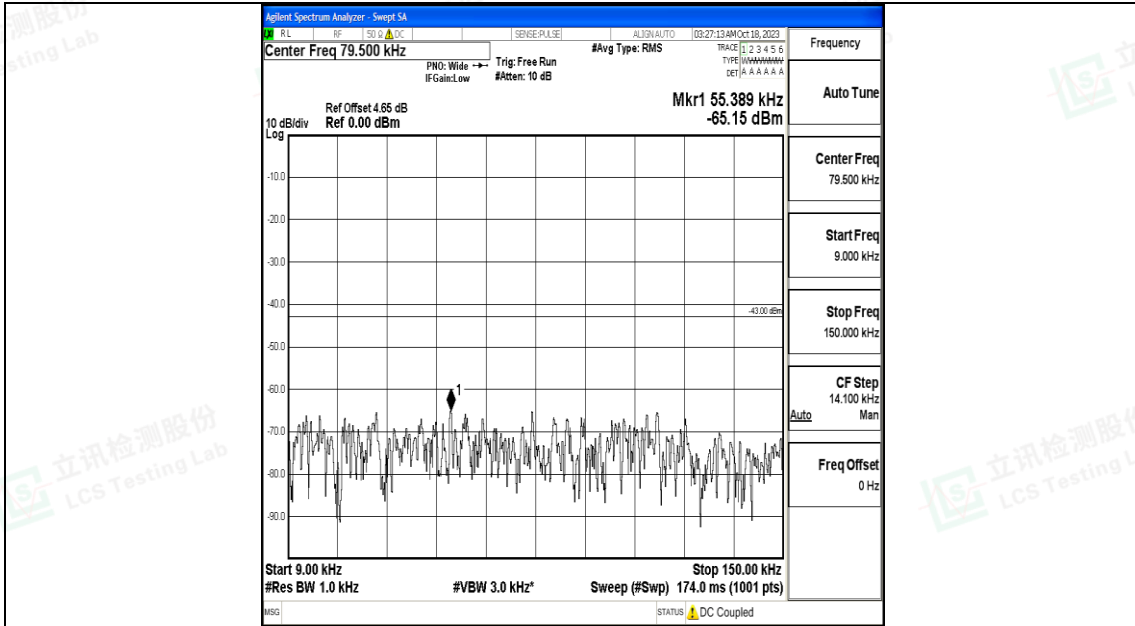

Band66_15MHz_QPSK_132597_1RB#0_3000~20000_3000~20000

Band66_15MHz_16QAM_132597_1RB#0_0.009~0.15_0.009~0.15