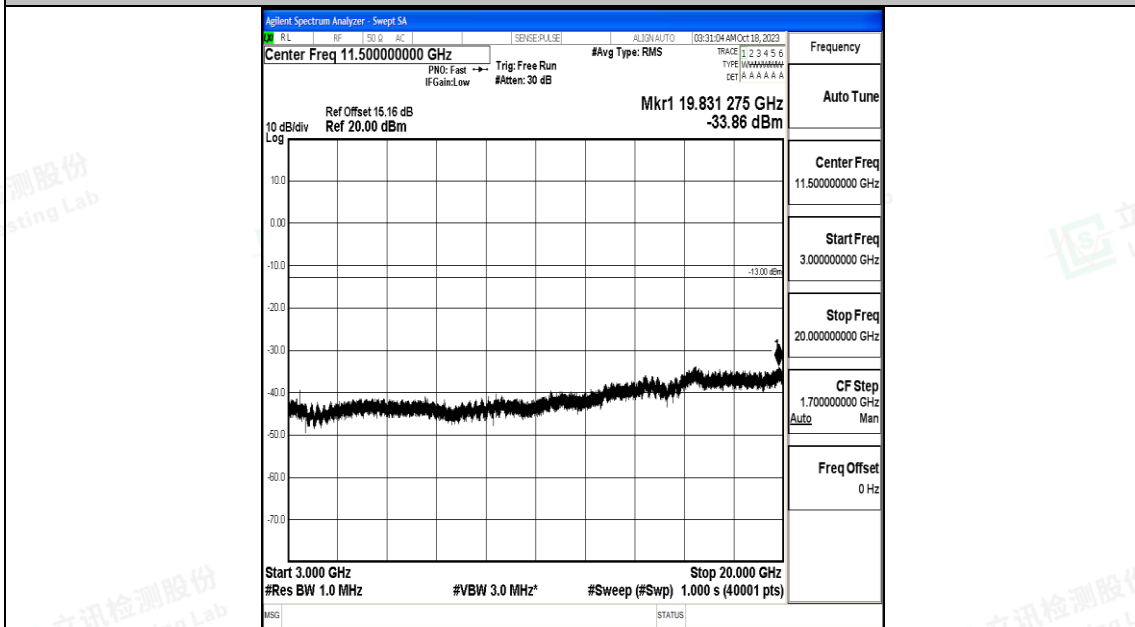

Band66_15MHz_16QAM_132597_1RB#0_3000~20000_3000~20000

Band66_20MHz_QPSK_132072_1RB#0_0.009~0.15_0.009~0.15

Band66_20MHz_QPSK_132072_1RB#0_0.15~30_0.15~30

Band66_20MHz_QPSK_132072_1RB#0_30~1000_30~1000

Band66_20MHz_QPSK_132072_1RB#0_1000~3000_1000~3000