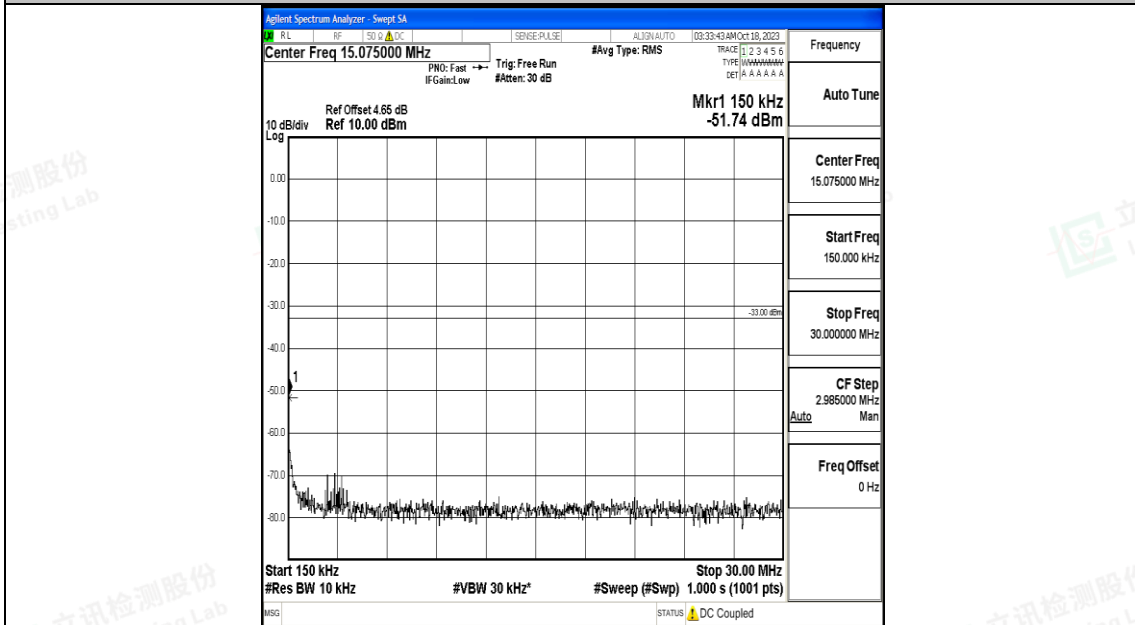

Band66_20MHz_16QAM_132572_1RB#0_0.009~0.15_0.009~0.15

Band66_20MHz_16QAM_132572_1RB#0_0.15~30_0.15~30