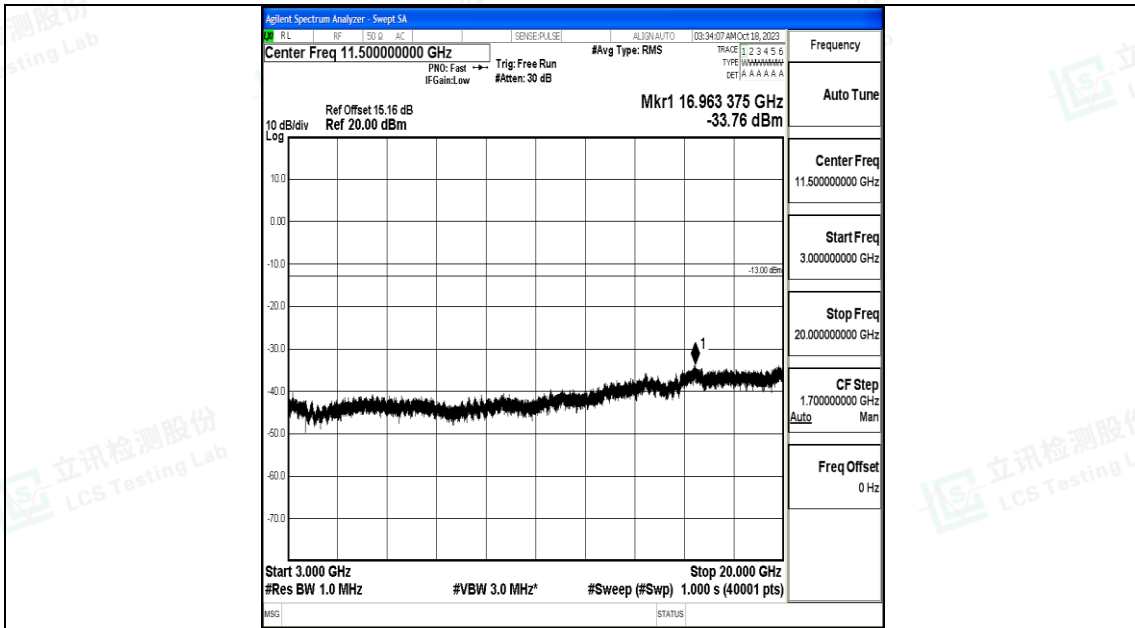

Band66_20MHz_QPSK_132572_1RB#0_3000~20000_3000~20000

Band66_20MHz_16QAM_132572_1RB#0_0.009~0.15_0.009~0.15

Band66_20MHz_16QAM_132572_1RB#0_0.15~30_0.15~30

Band66_20MHz_16QAM_132572_1RB#0_30~1000_30~1000

Band66_20MHz_16QAM_132572_1RB#0_1000~3000_1000~3000