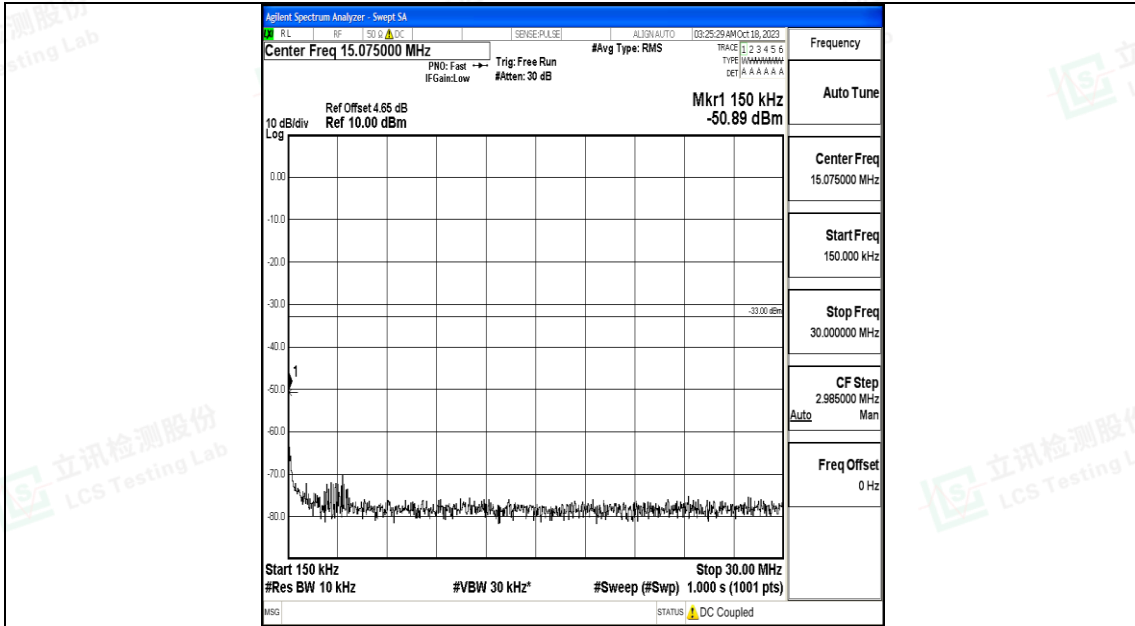

Band66_15MHz_16QAM_132047_1RB#0_3000~20000_3000~20000

Band66_15MHz_QPSK_132322_1RB#0_0.009~0.15_0.009~0.15

Band66_15MHz_QPSK_132322_1RB#0_0.15~30_0.15~30

Band66_15MHz_QPSK_132322_1RB#0_30~1000_30~1000

Band66_15MHz_QPSK_132322_1RB#0_1000~3000_1000~3000