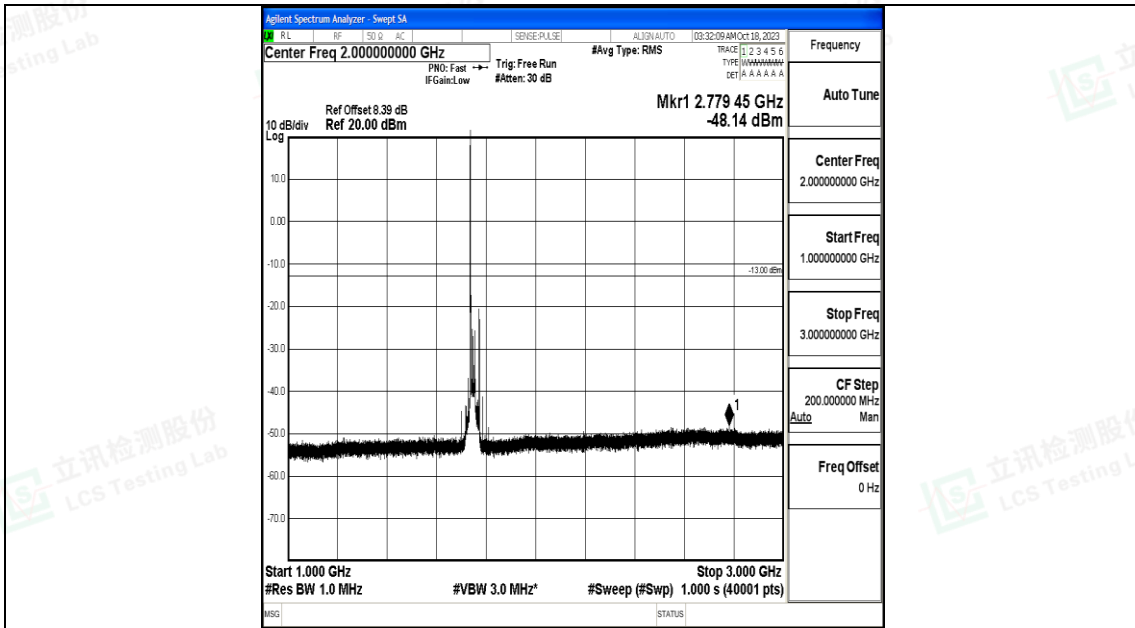

Band66_20MHz_16QAM_132072_1RB#0_3000~20000_3000~20000

Band66_20MHz_QPSK_132322_1RB#0_0.009~0.15_0.009~0.15

Band66_20MHz_QPSK_132322_1RB#0_0.15~30_0.15~30

Band66_20MHz_QPSK_132322_1RB#0_30~1000_30~1000

Band66_20MHz_QPSK_132322_1RB#0_1000~3000_1000~3000