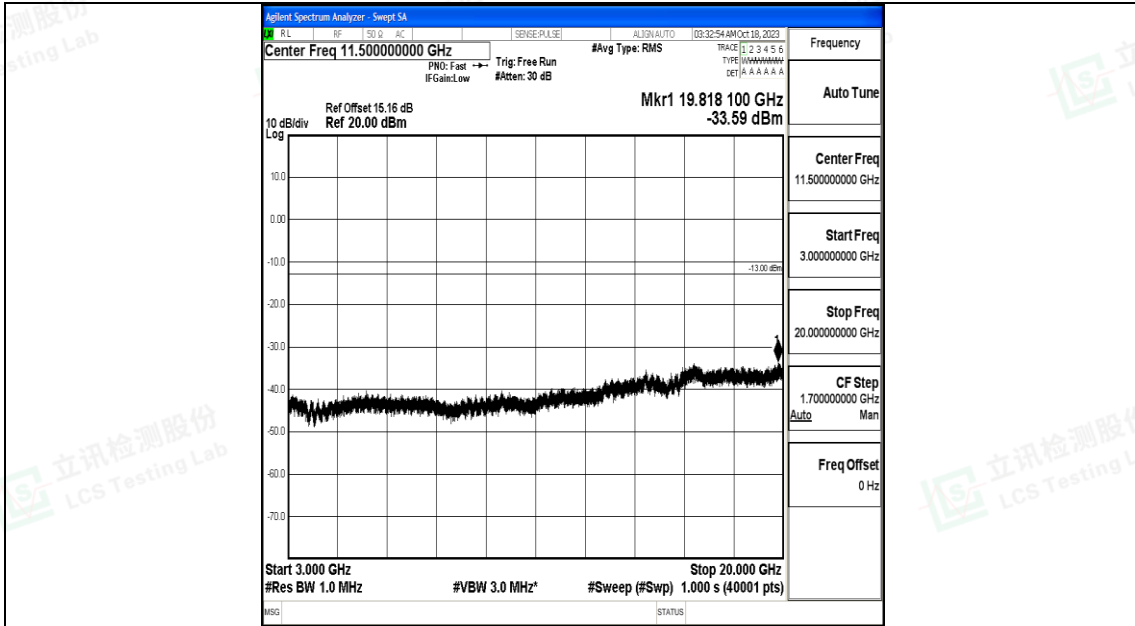

Band66_20MHz_QPSK_132322_1RB#0_3000~20000_3000~20000

Band66_20MHz_16QAM_132322_1RB#0_0.009~0.15_0.009~0.15

Band66_20MHz_16QAM_132322_1RB#0_0.15~30_0.15~30

Band66_20MHz_16QAM_132322_1RB#0_30~1000_30~1000

Band66_20MHz_16QAM_132322_1RB#0_1000~3000_1000~3000