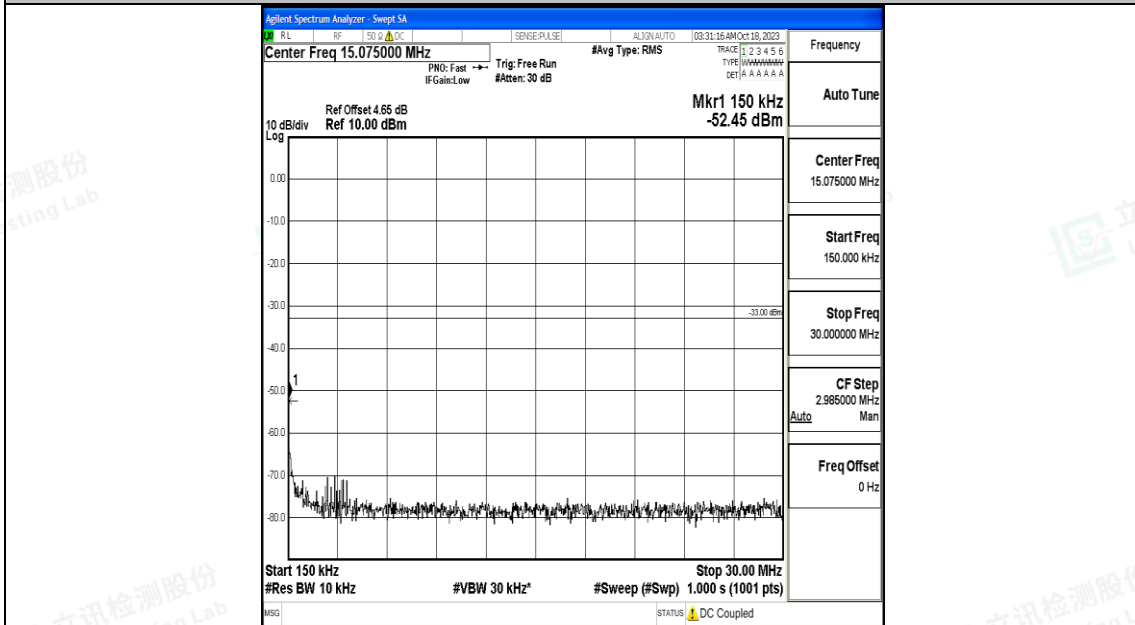

Band66_20MHz_16QAM_132072_1RB#0_0.009~0.15_0.009~0.15

Band66_20MHz_16QAM_132072_1RB#0_0.15~30_0.15~30