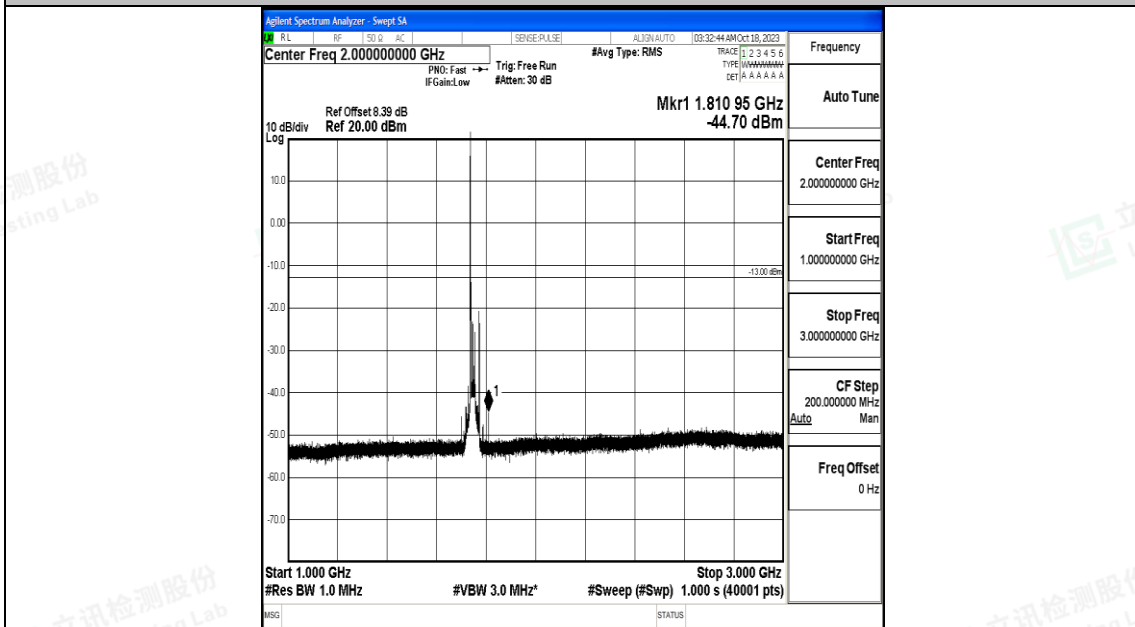

Band66_20MHz_QPSK_132322_1RB#0_3000~20000_3000~20000

Band66_20MHz_16QAM_132322_1RB#0_0.009~0.15_0.009~0.15

Band66_20MHz_16QAM_132322_1RB#0_0.15~30_0.15~30

Band66_20MHz_16QAM_132322_1RB#0_30~1000_30~1000

Band66_20MHz_16QAM_132322_1RB#0_1000~3000_1000~3000