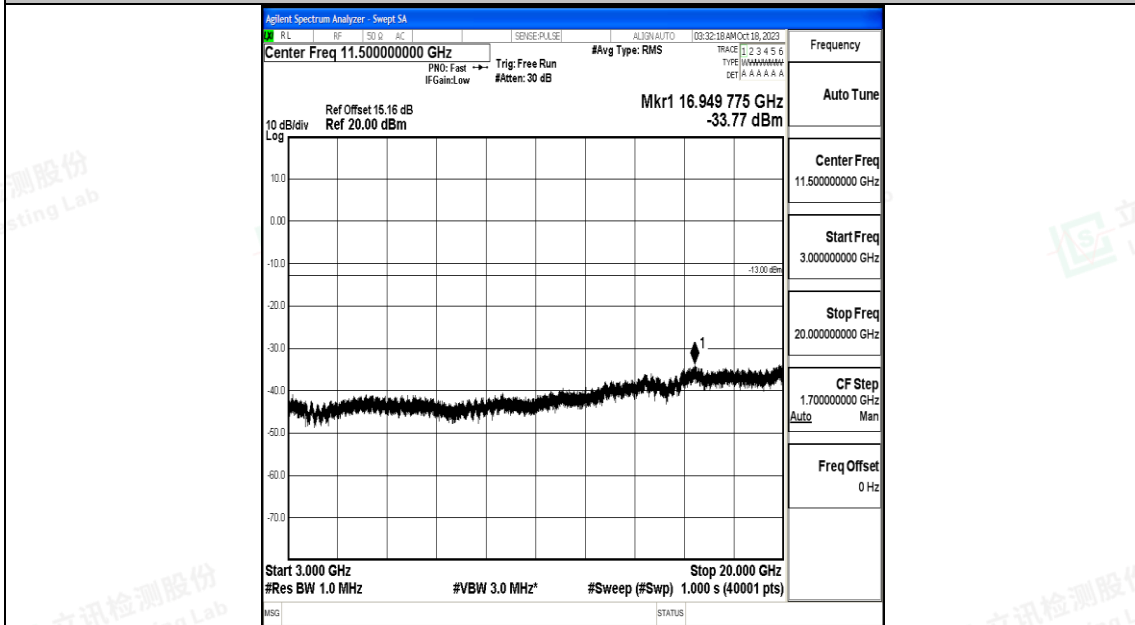

Band66_20MHz_16QAM_132072_1RB#0_3000~20000_3000~20000

Band66_20MHz_QPSK_132322_1RB#0_0.009~0.15_0.009~0.15

Band66_20MHz_QPSK_132322_1RB#0_0.15~30_0.15~30

Band66_20MHz_QPSK_132322_1RB#0_30~1000_30~1000

Band66_20MHz_QPSK_132322_1RB#0_1000~3000_1000~3000