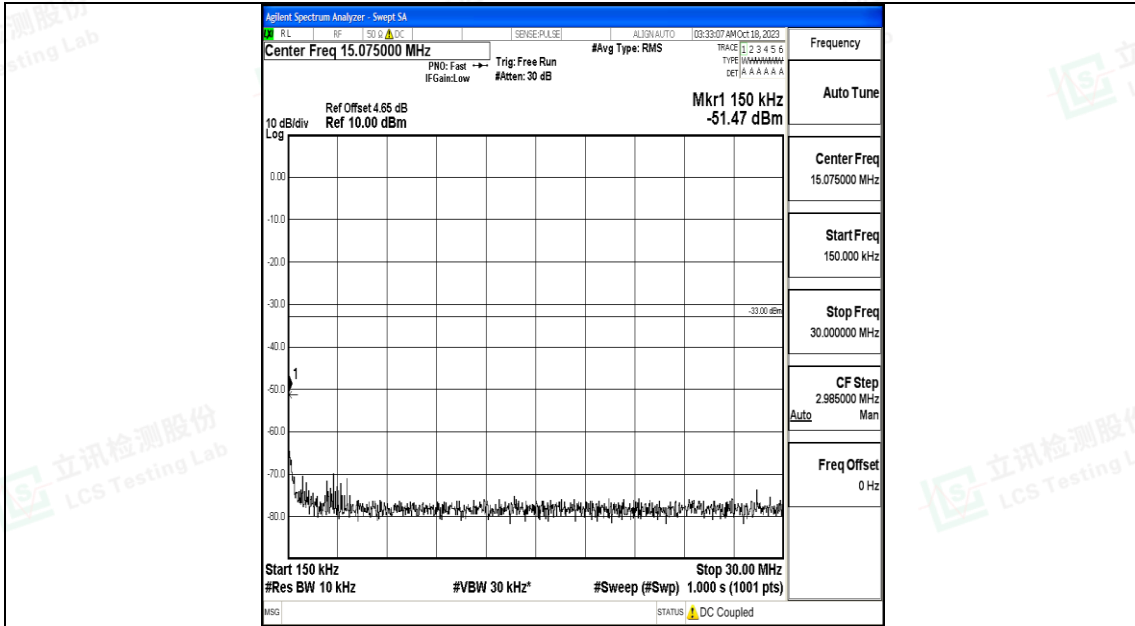

Band66_20MHz_QPSK_132572_1RB#0_0.009~0.15_0.009~0.15

Band66_20MHz_QPSK_132572_1RB#0_0.15~30_0.15~30