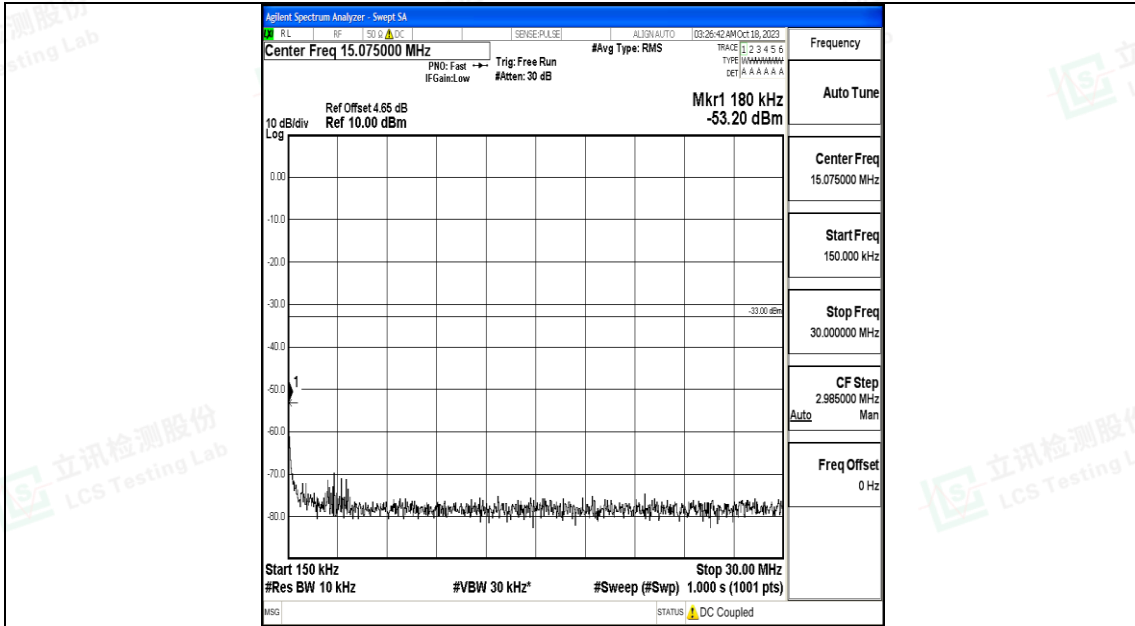

Band66_15MHz_QPSK_132597_1RB#0_0.009~0.15_0.009~0.15

Band66_15MHz_QPSK_132597_1RB#0_0.15~30_0.15~30