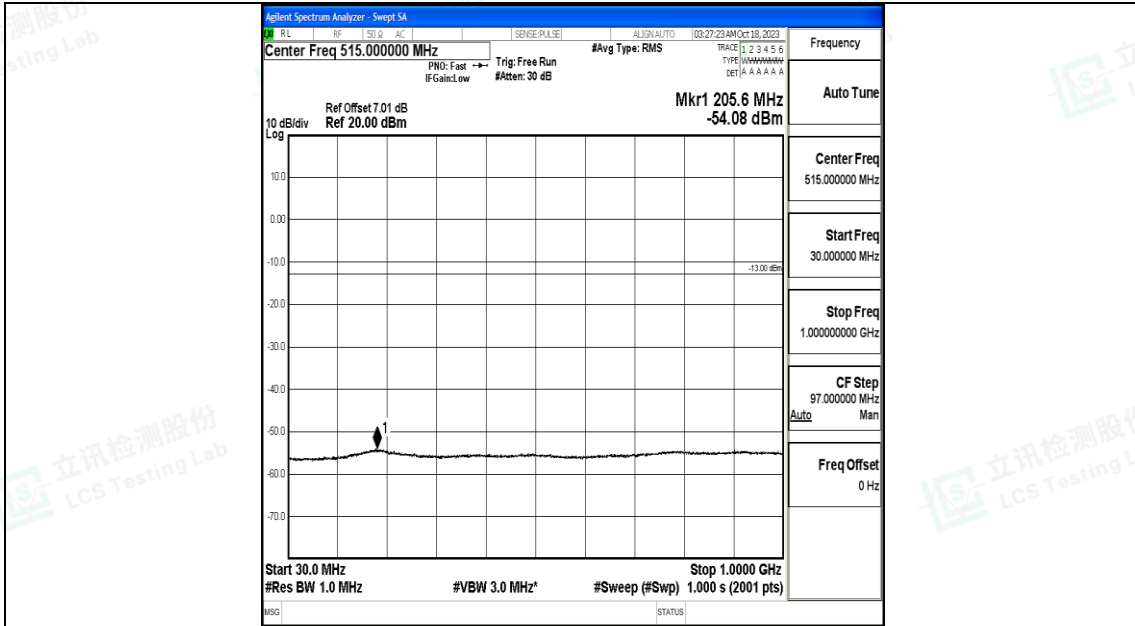

Band66_15MHz_QPSK_132597_1RB#0_3000~20000_3000~20000

Band66_15MHz_16QAM_132597_1RB#0_0.009~0.15_0.009~0.15

Band66_15MHz_16QAM_132597_1RB#0_0.15~30_0.15~30

Band66_15MHz_16QAM_132597_1RB#0_30~1000_30~1000

Band66_15MHz_16QAM_132597_1RB#0_1000~3000_1000~3000