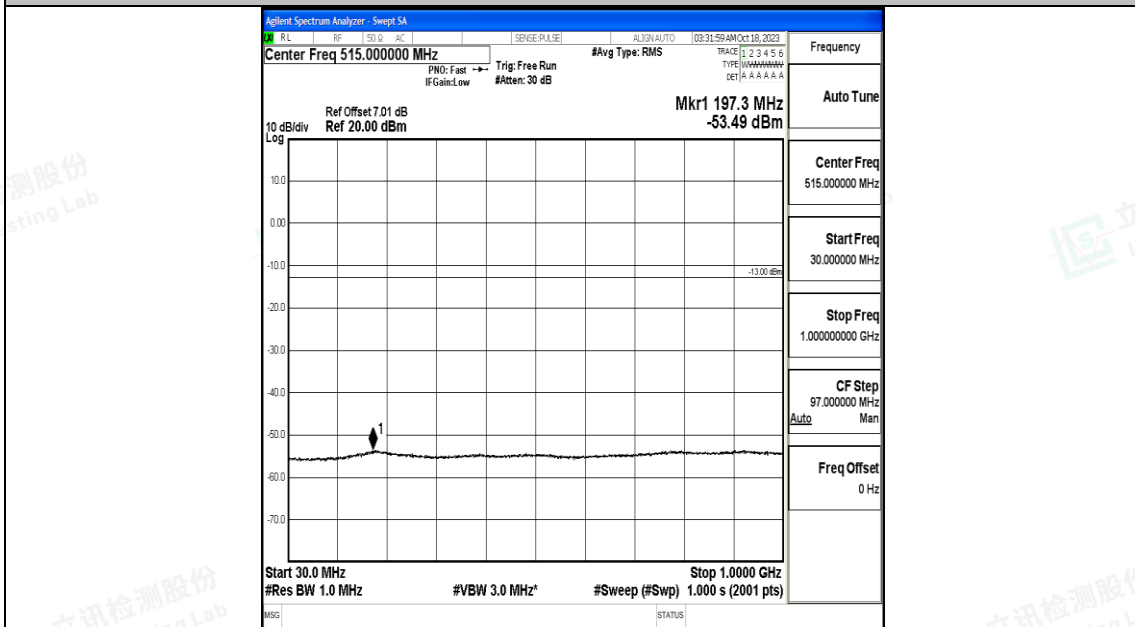

Band66_20MHz_16QAM_132072_1RB#0_3000~20000_3000~20000

Band66_20MHz_QPSK_132322_1RB#0_0.009~0.15_0.009~0.15

Band66_20MHz_QPSK_132322_1RB#0_0.15~30_0.15~30

Band66_20MHz_QPSK_132322_1RB#0_30~1000_30~1000

Band66_20MHz_QPSK_132322_1RB#0_1000~3000_1000~3000