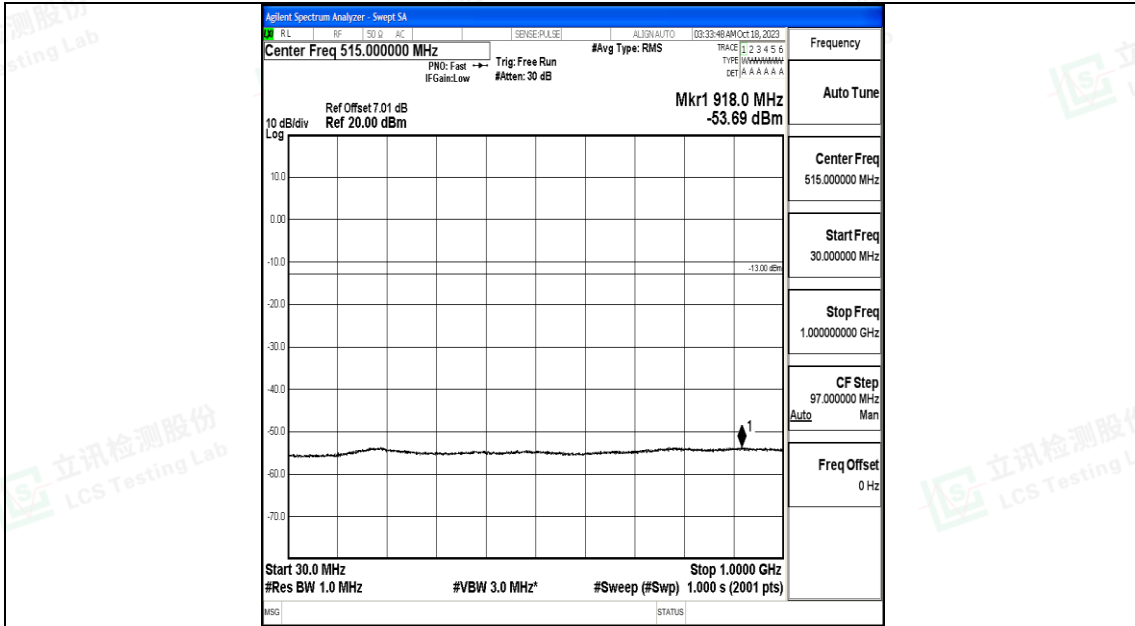

Band66_20MHz_QPSK_132572_1RB#0_3000~20000_3000~20000

Band66_20MHz_16QAM_132572_1RB#0_0.009~0.15_0.009~0.15

Band66_20MHz_16QAM_132572_1RB#0_0.15~30_0.15~30

Band66_20MHz_16QAM_132572_1RB#0_30~1000_30~1000

Band66_20MHz_16QAM_132572_1RB#0_1000~3000_1000~3000