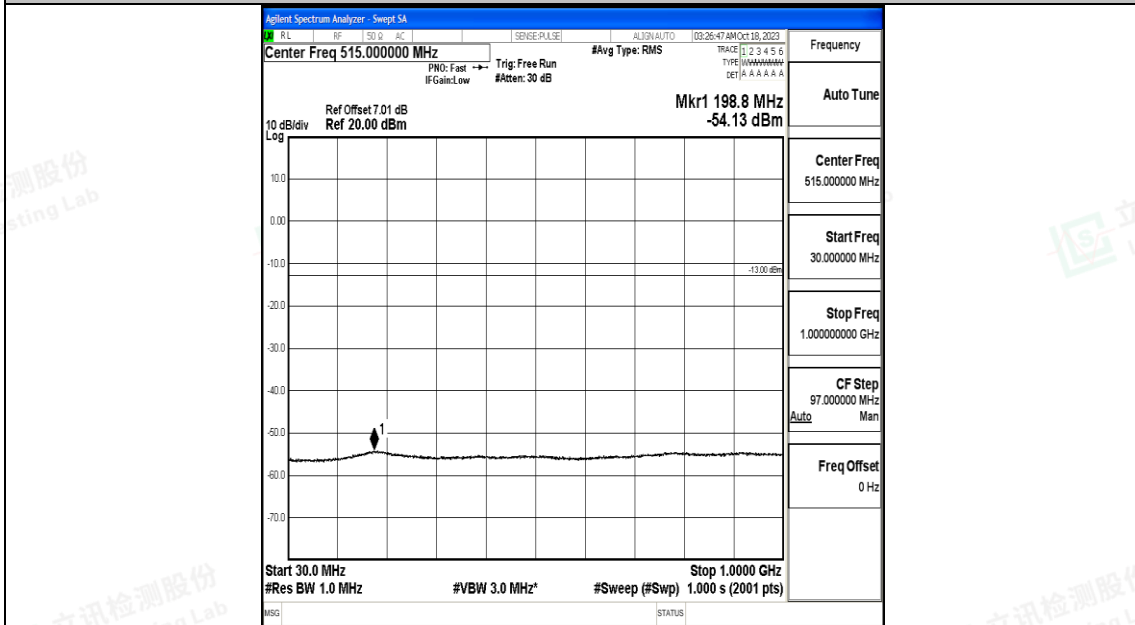

Band66_15MHz_16QAM_132322_1RB#0_3000~20000_3000~20000

Band66_15MHz_QPSK_132597_1RB#0_0.009~0.15_0.009~0.15

Band66_15MHz_QPSK_132597_1RB#0_0.15~30_0.15~30

Band66_15MHz_QPSK_132597_1RB#0_30~1000_30~1000

Band66_15MHz_QPSK_132597_1RB#0_1000~3000_1000~3000