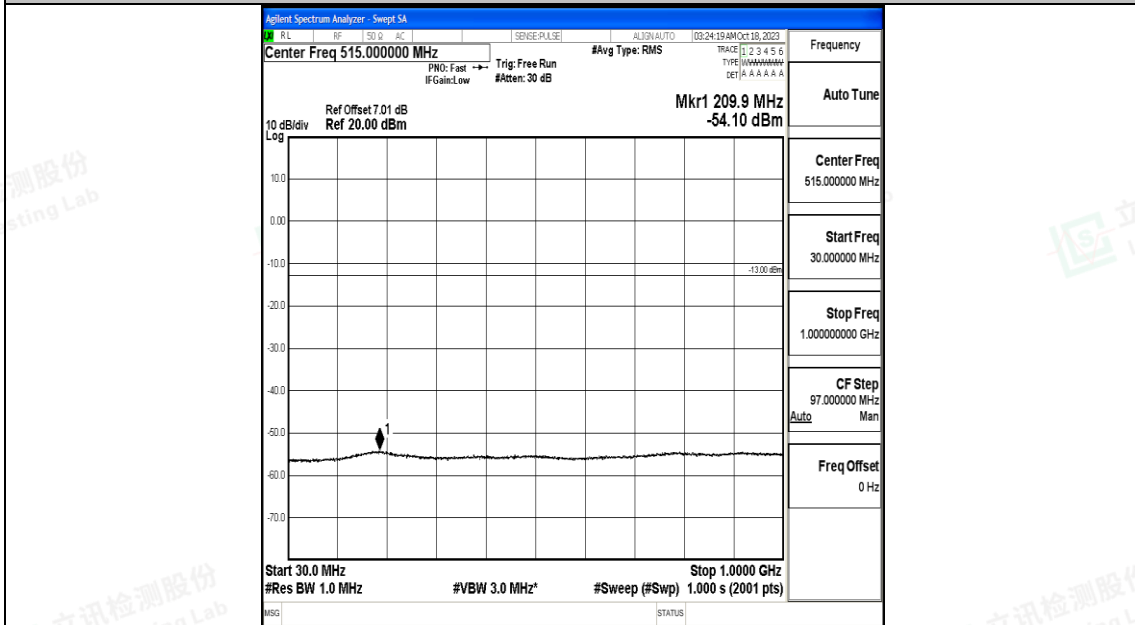

Band66_15MHz_QPSK_132047_1RB#0_0.15~30_0.15~30

Band66_15MHz_QPSK_132047_1RB#0_30~1000_30~1000