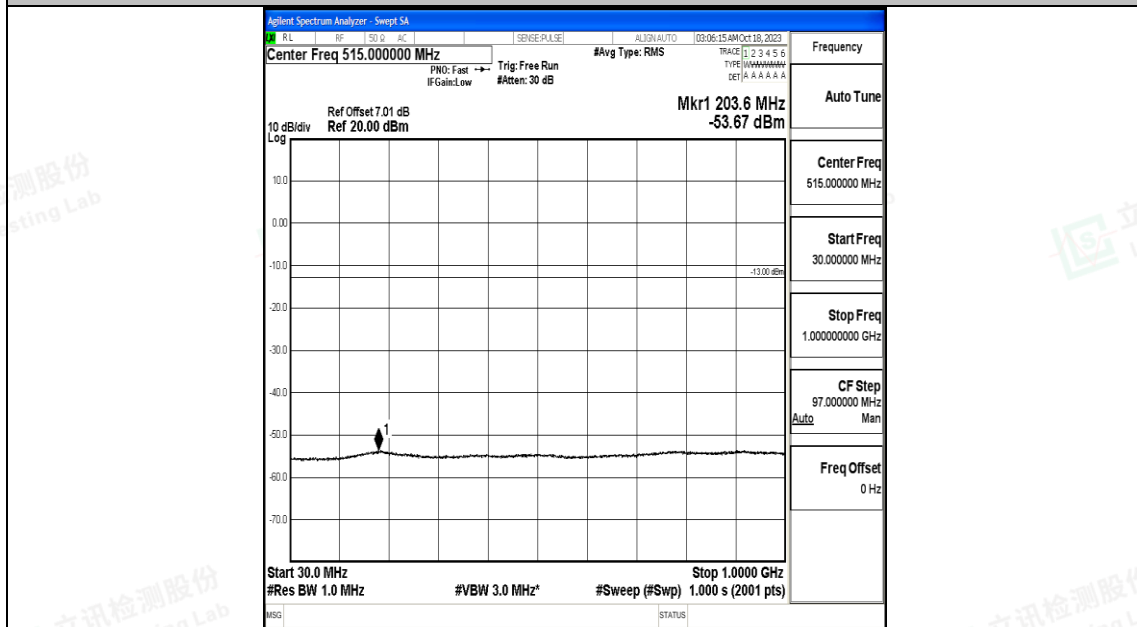

Band66_3MHz_QPSK_132657_1RB#0_0.009~0.15_0.009~0.15

Band66_3MHz_QPSK_132657_1RB#0_0.15~30_0.15~30

Band66_3MHz_QPSK_132657_1RB#0_30~1000_30~1000

Band66_3MHz_QPSK_132657_1RB#0_1000~3000_1000~3000

Band66_3MHz_QPSK_132657_1RB#0_3000~20000_3000~20000