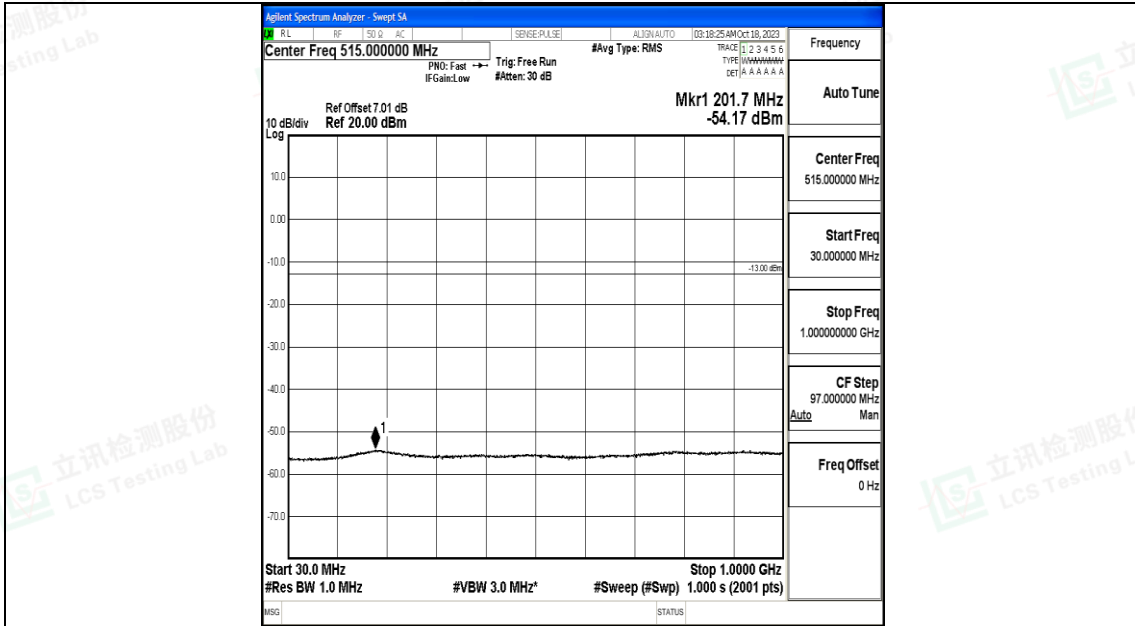

Band66_10MHz_16QAM_132022_1RB#0_0.15~30_0.15~30

Band66_10MHz_16QAM_132022_1RB#0_30~1000_30~1000