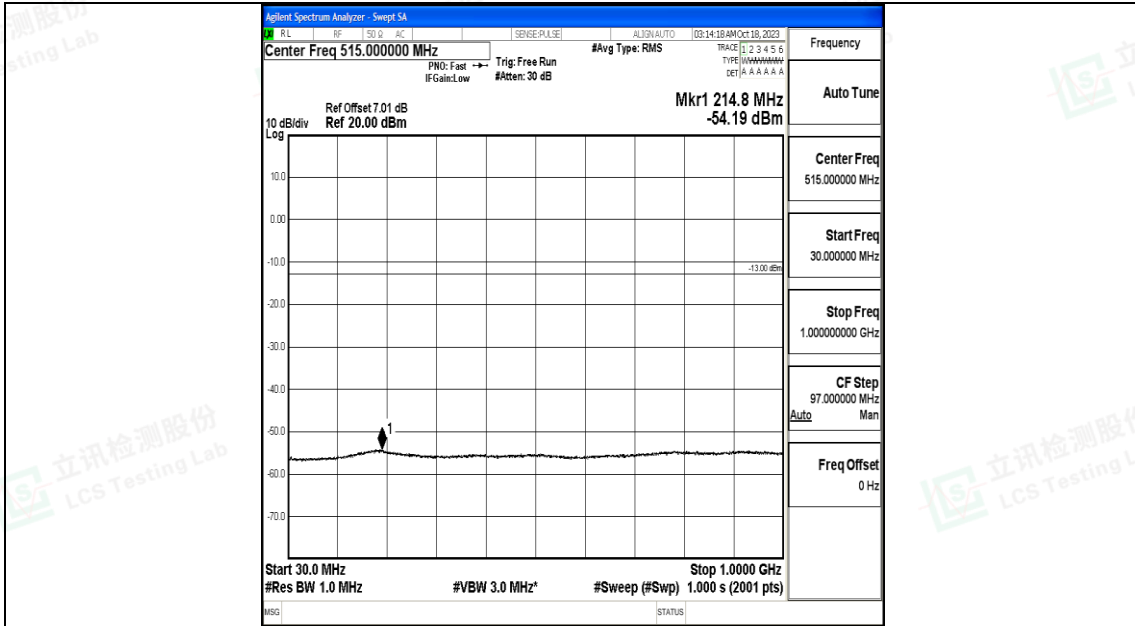

Band66_5MHz_16QAM_132647_1RB#0_0.15~30_0.15~30

Band66_5MHz_16QAM_132647_1RB#0_30~1000_30~1000