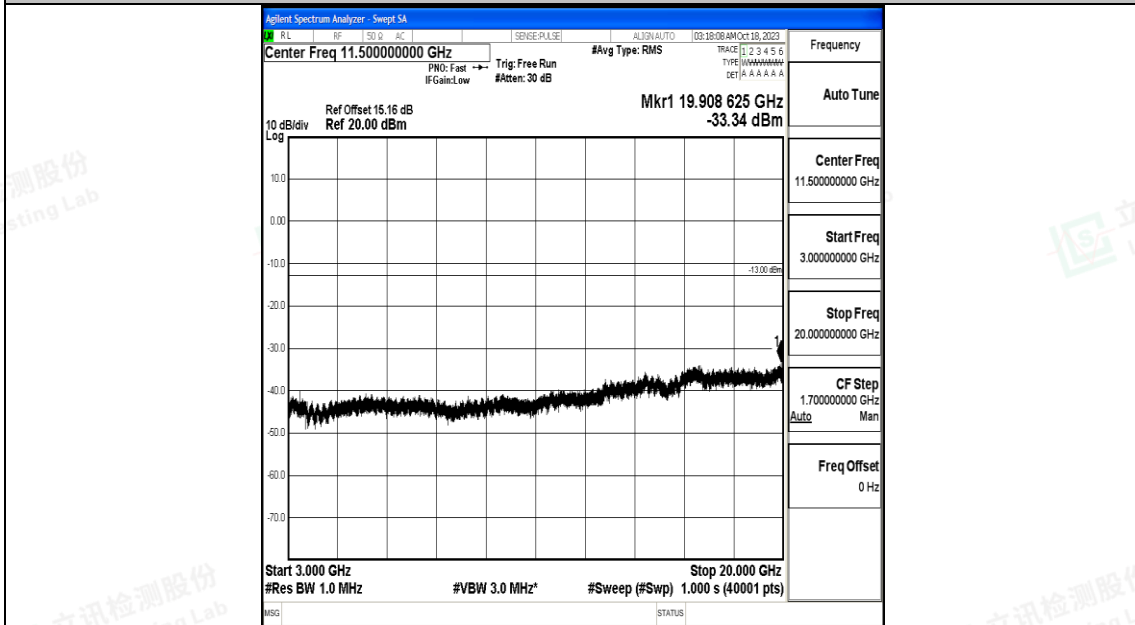

Band66_10MHz_QPSK_132022_1RB#0_0.15~30_0.15~30

Band66_10MHz_QPSK_132022_1RB#0_30~1000_30~1000

Band66_10MHz_QPSK_132022_1RB#0_1000~3000_1000~3000

Band66_10MHz_QPSK_132022_1RB#0_3000~20000_3000~20000

Band66_10MHz_16QAM_132022_1RB#0_0.009~0.15_0.009~0.15