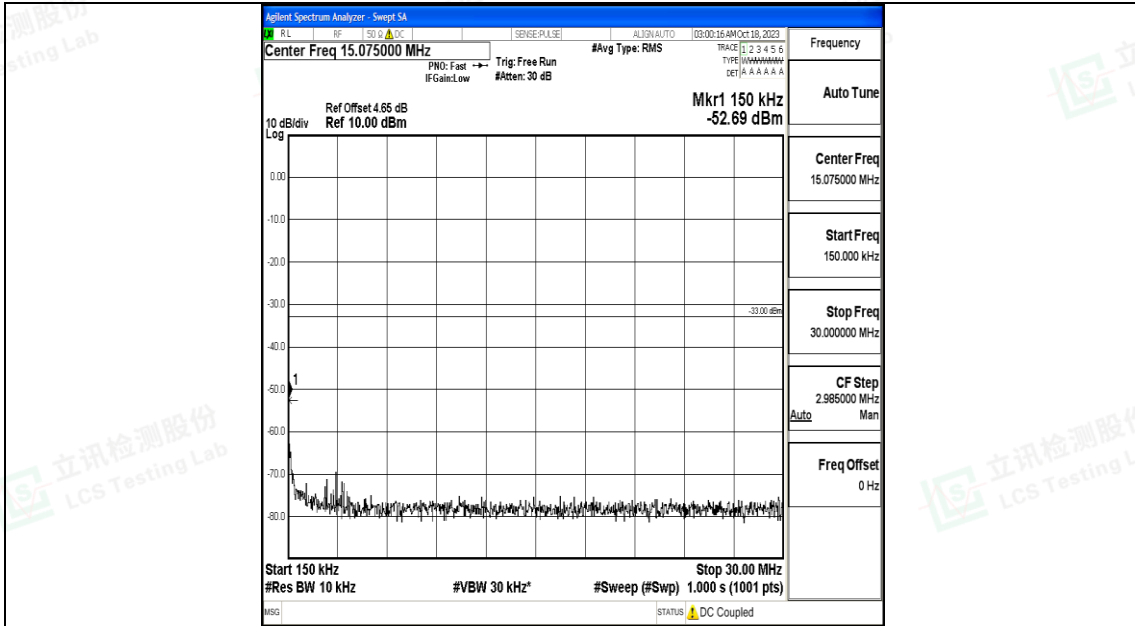

Band66_1.4MHz_QPSK_132665_1RB#0_30~1000_30~1000

Band66_1.4MHz_QPSK_132665_1RB#0_1000~3000_1000~3000

Band66_1.4MHz_QPSK_132665_1RB#0_3000~20000_3000~20000

Band66_1.4MHz_16QAM_132665_1RB#0_0.009~0.15_0.009~0.15