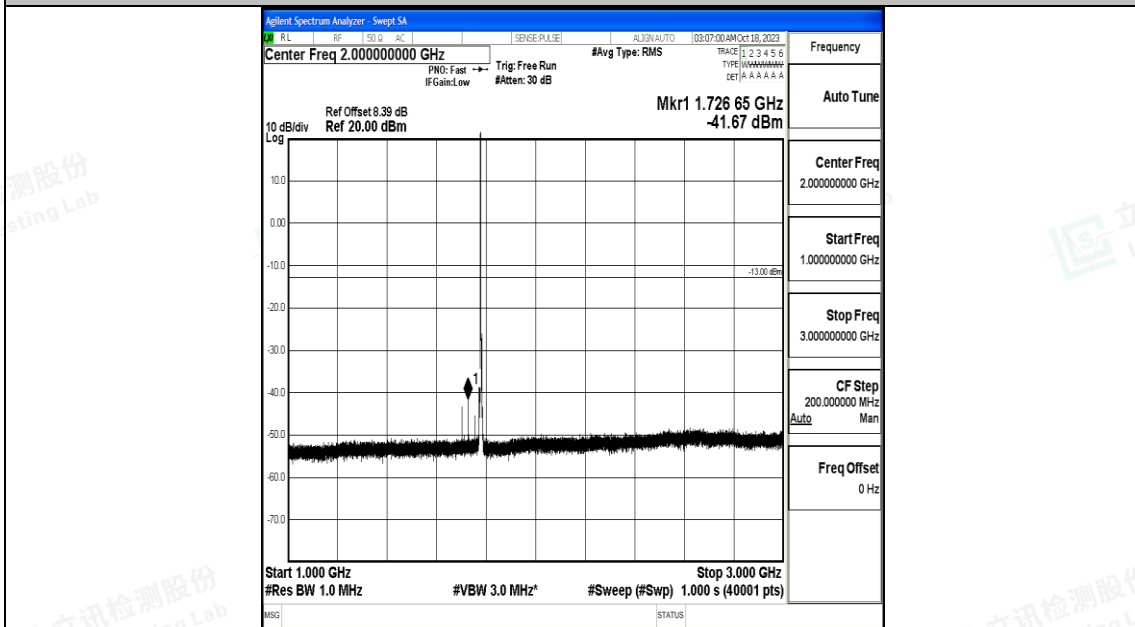

Band66_3MHz_16QAM_132657_1RB#0_0.009~0.15_0.009~0.15

Band66_3MHz_16QAM_132657_1RB#0_0.15~30_0.15~30

Band66_3MHz_16QAM_132657_1RB#0_30~1000_30~1000

Band66_3MHz_16QAM_132657_1RB#0_1000~3000_1000~3000

Band66_3MHz_16QAM_132657_1RB#0_3000~20000_3000~20000