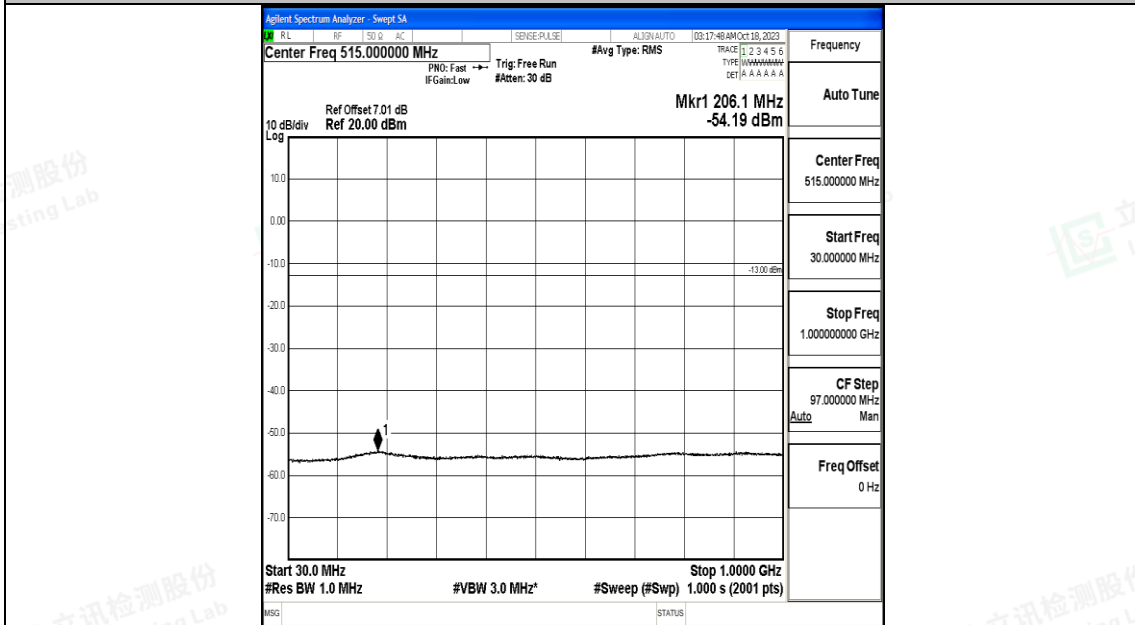

Band66_10MHz_QPSK_132022_1RB#0_0.15~30_0.15~30

Band66_10MHz_QPSK_132022_1RB#0_30~1000_30~1000