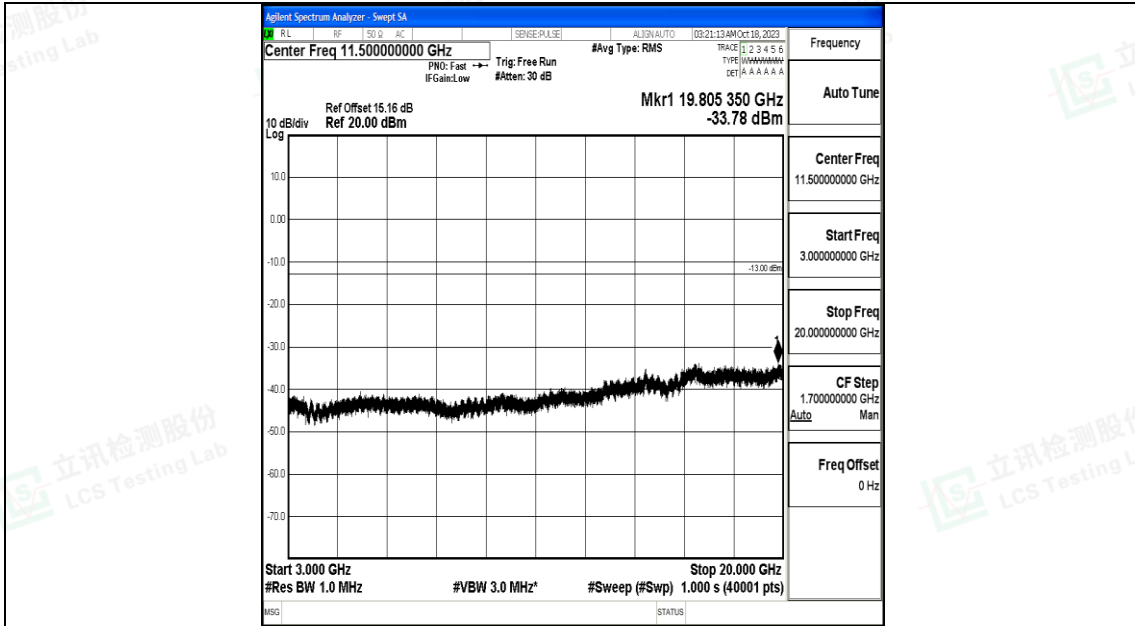

Band66_10MHz_16QAM_132622_1RB#0_0.15~30_0.15~30

Band66_10MHz_16QAM_132622_1RB#0_30~1000_30~1000

Band66_10MHz_16QAM_132622_1RB#0_1000~3000_1000~3000

Band66_10MHz_16QAM_132622_1RB#0_3000~20000_3000~20000

Band66_15MHz_QPSK_132047_1RB#0_0.009~0.15_0.009~0.15