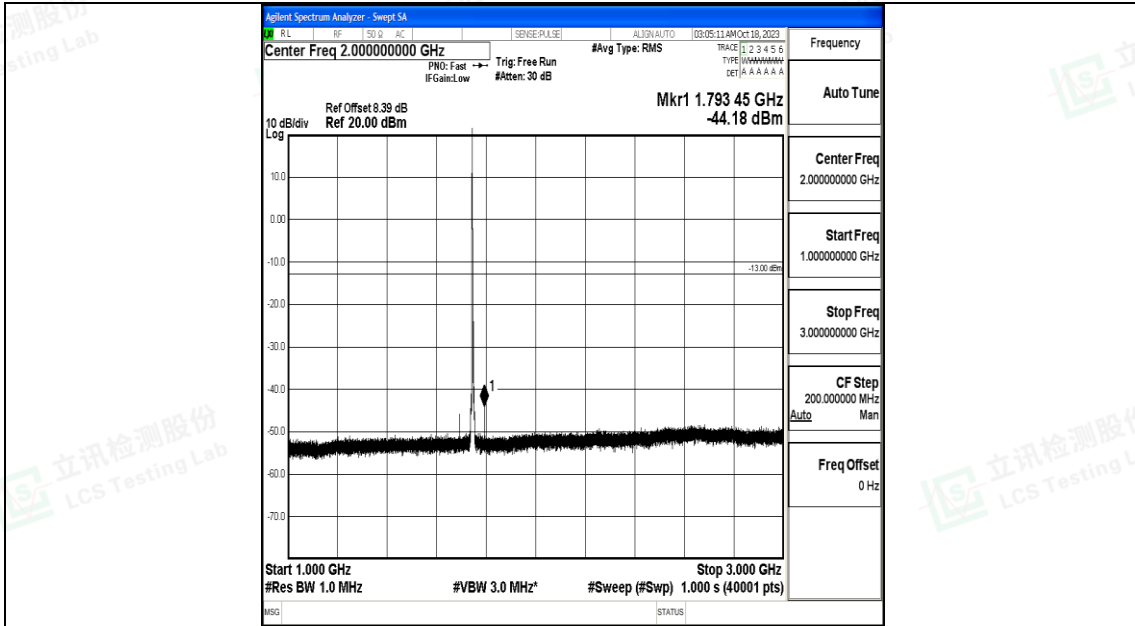

Band66_5MHz_QPSK_132322_1RB#0_0.009~0.15_0.009~0.15

Band66_3MHz_QPSK_132322_1RB#0_0.15~30_0.15~30

Band66_3MHz_QPSK_132322_1RB#0_30~1000_30~1000

Band66_3MHz_QPSK_132322_1RB#0_1000~3000_1000~3000

Band66_3MHz_QPSK_132322_1RB#0_3000~20000_3000~20000