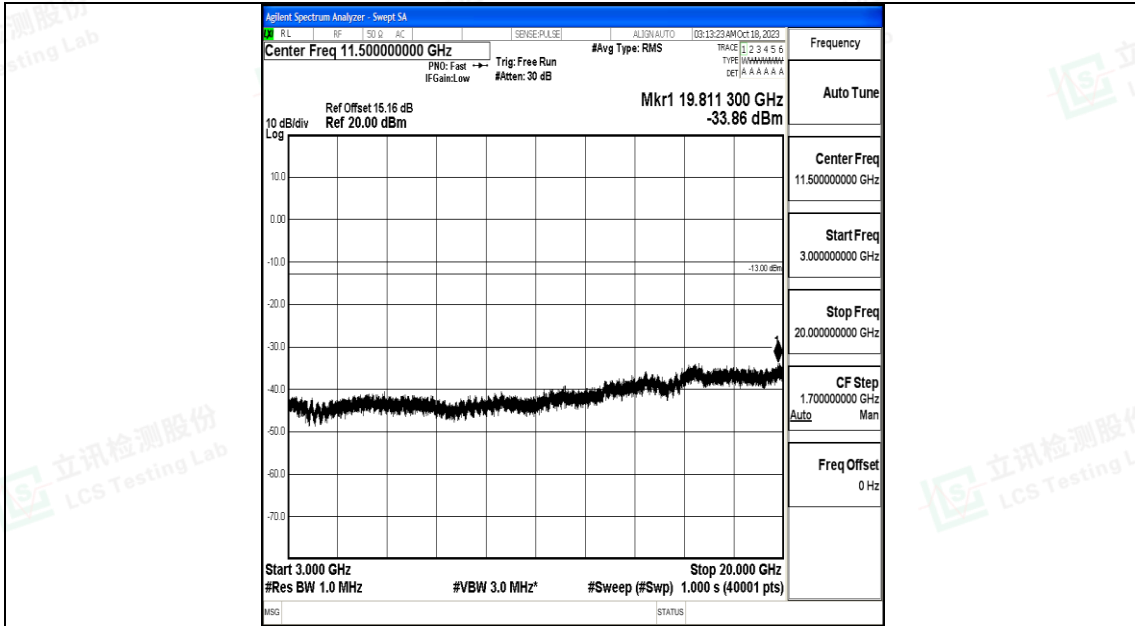

Band66_5MHz_16QAM_132322_1RB#0_0.15~30_0.15~30

Band66_5MHz_16QAM_132322_1RB#0_30~1000_30~1000

Band66_5MHz_16QAM_132322_1RB#0_1000~3000_1000~3000

Band66_5MHz_16QAM_132322_1RB#0_3000~20000_3000~20000

Band66_5MHz_QPSK_132647_1RB#0_0.009~0.15_0.009~0.15