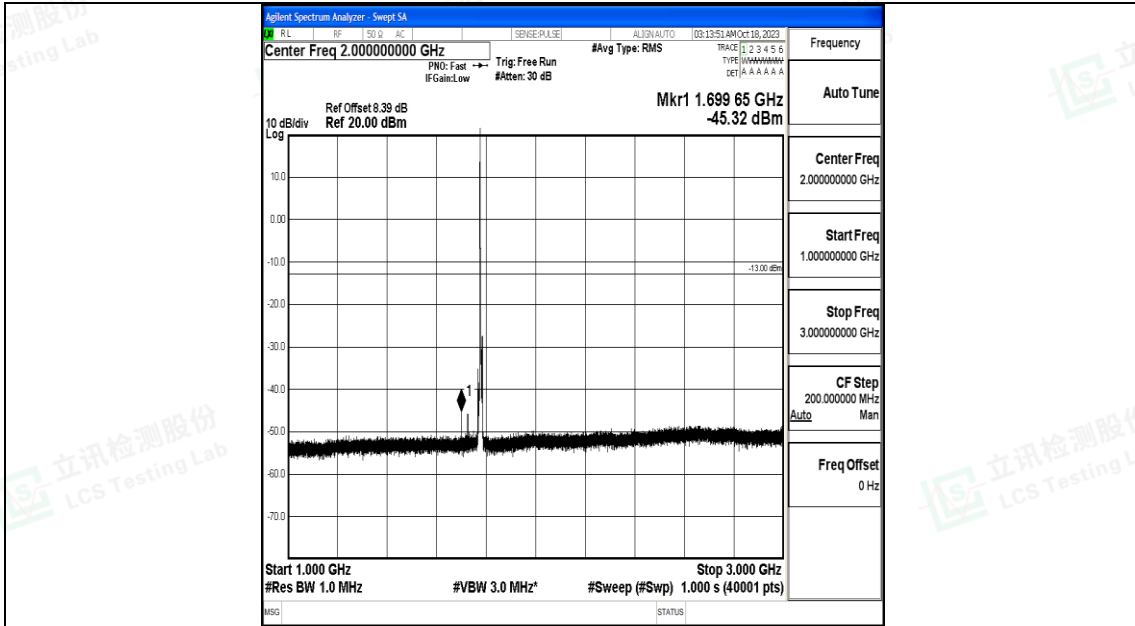

Band66_5MHz_QPSK_132647_1RB#0_30~1000_30~1000

Band66_5MHz_QPSK_132647_1RB#0_1000~3000_1000~3000