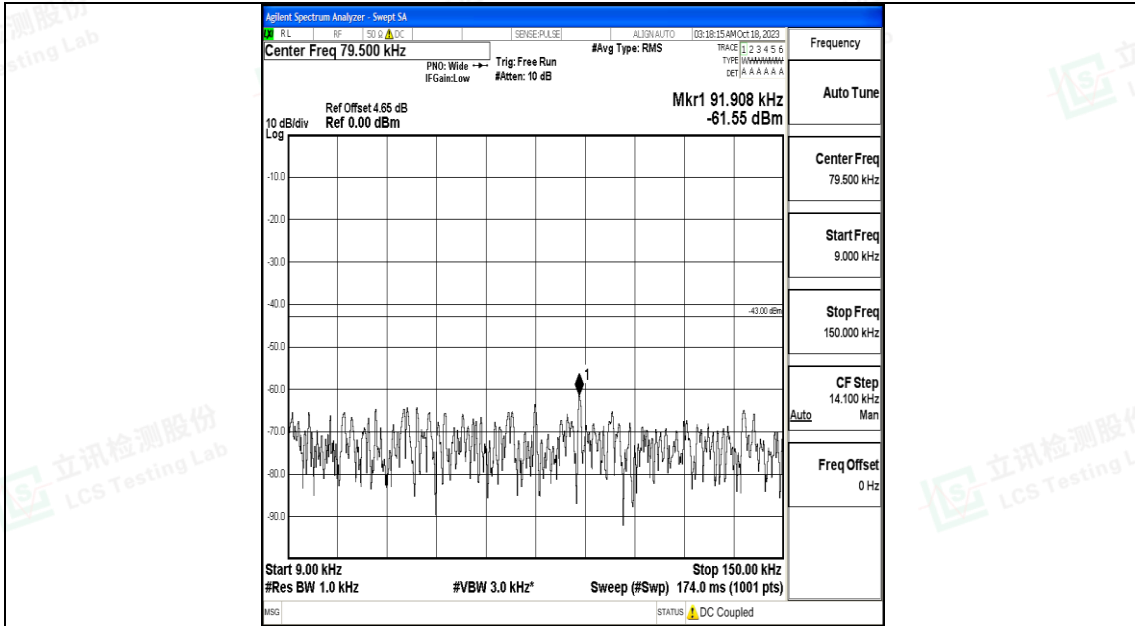

Band66_10MHz_QPSK_132022_1RB#0_0.15~30_0.15~30

Band66_10MHz_QPSK_132022_1RB#0_30~1000_30~1000

Band66_10MHz_QPSK_132022_1RB#0_1000~3000_1000~3000

Band66_10MHz_QPSK_132022_1RB#0_3000~20000_3000~20000

Band66_10MHz_16QAM_132022_1RB#0_0.009~0.15_0.009~0.15