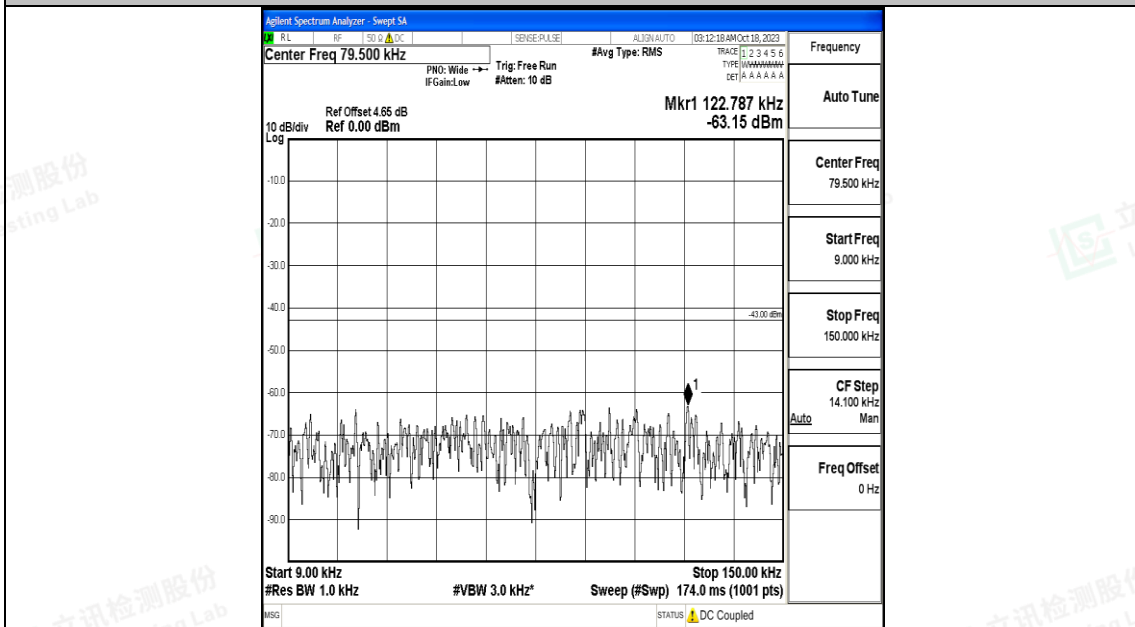

Band66_5MHz_16QAM_131997_1RB#0_0.009~0.15_0.009~0.15

Band66_5MHz_16QAM_131997_1RB#0_0.15~30_0.15~30

Band66_5MHz_16QAM_131997_1RB#0_30~1000_30~1000

Band66_5MHz_16QAM_131997_1RB#0_1000~3000_1000~3000

Band66_5MHz_16QAM_131997_1RB#0_3000~20000_3000~20000