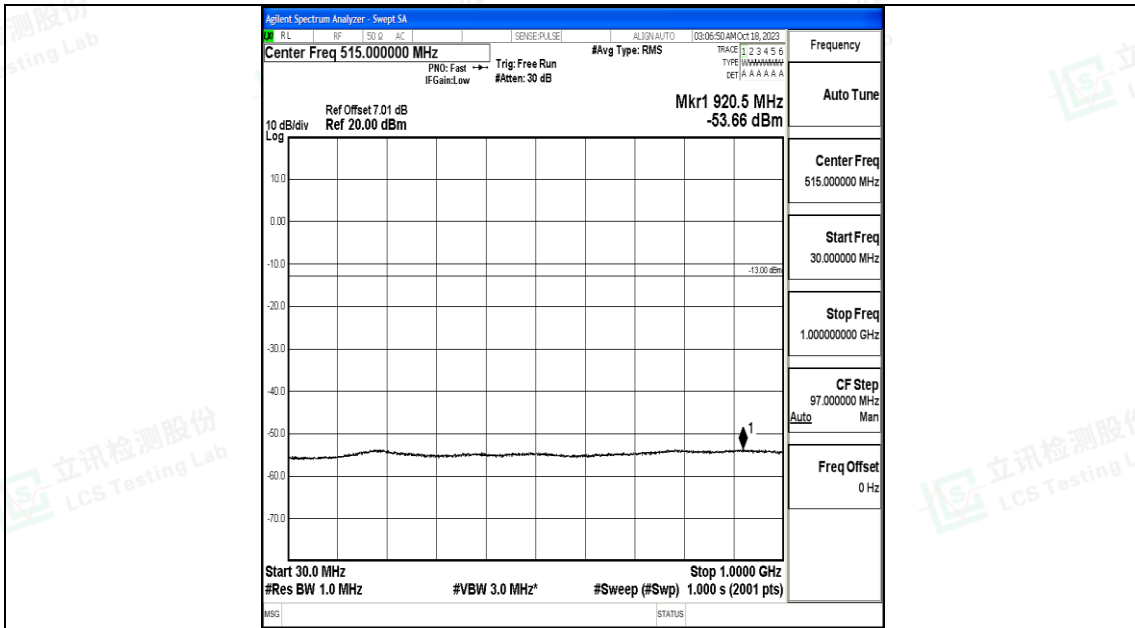

Band66_3MHz_16QAM_132657_1RB#0_0.15~30_0.15~30

Band66_3MHz_16QAM_132657_1RB#0_30~1000_30~1000