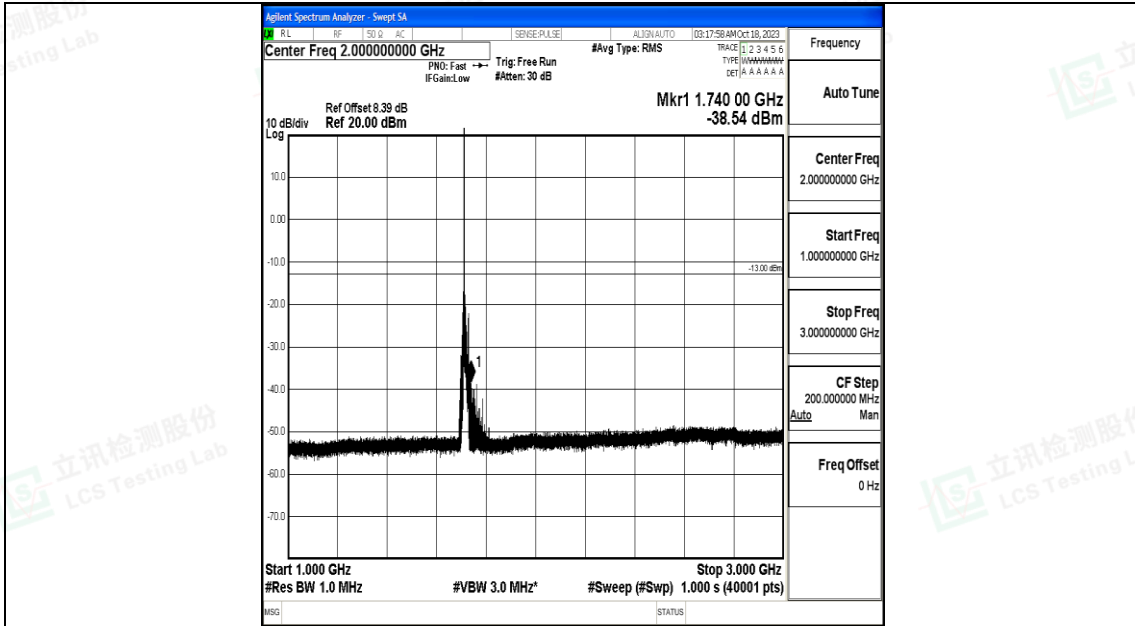

Band66_10MHz_QPSK_132022_1RB#0_30~1000_30~1000

Band66_10MHz_QPSK_132022_1RB#0_1000~3000_1000~3000