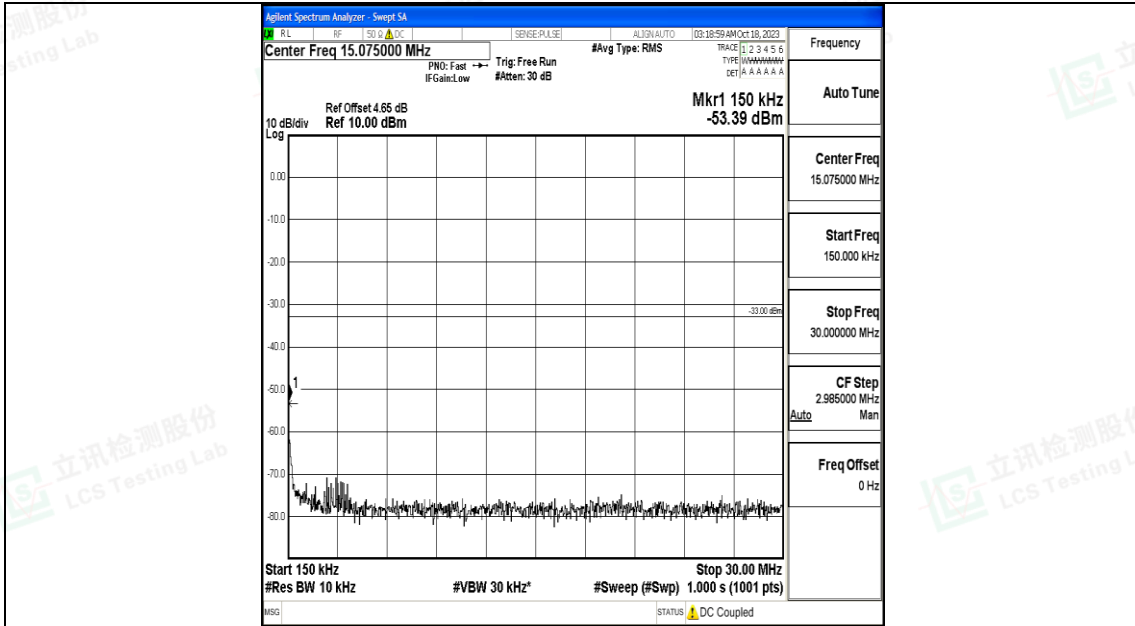

Band66_10MHz_16QAM_132022_1RB#0_0.15~30_0.15~30

Band66_10MHz_16QAM_132022_1RB#0_30~1000_30~1000

Band66_10MHz_16QAM_132022_1RB#0_1000~3000_1000~3000

Band66_10MHz_QPSK_132322_1RB#0_0.15~30_0.15~30

Band66_10MHz_QPSK_132322_1RB#0_30~1000_30~1000