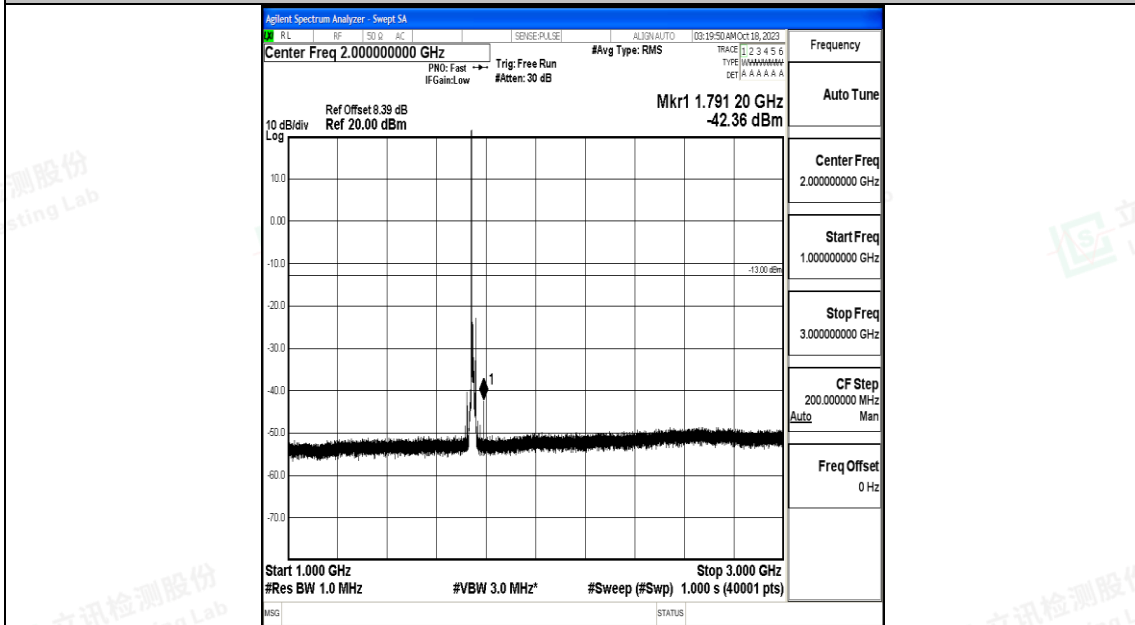

Band66_10MHz_16QAM_132322_1RB#0_30~1000_30~1000

Band66_10MHz_16QAM_132322_1RB#0_1000~3000_1000~3000