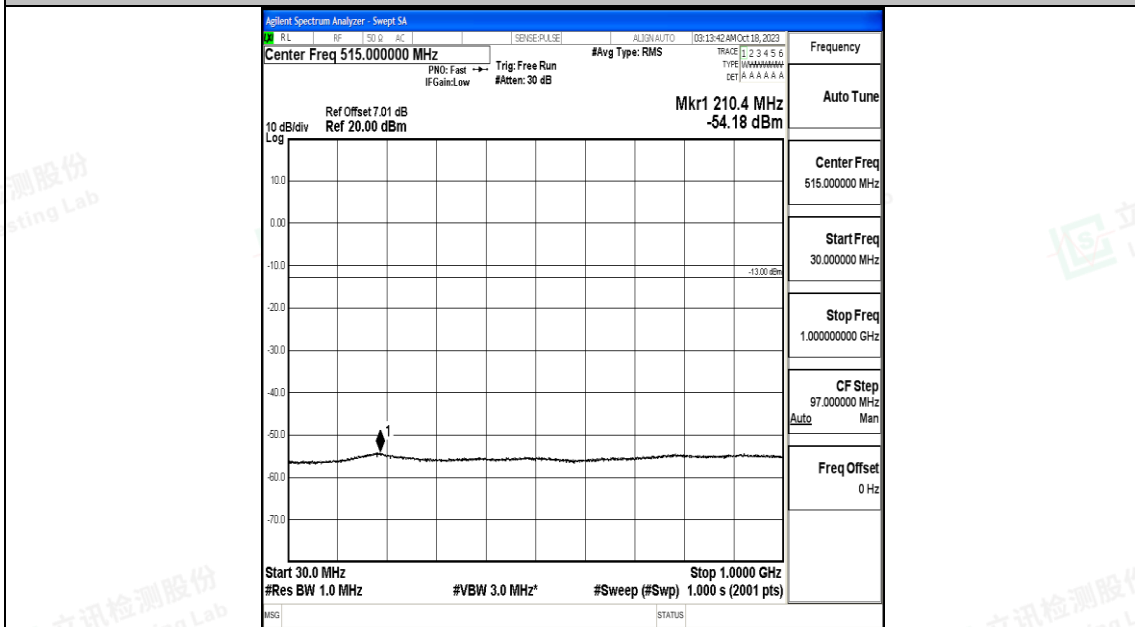

Band66_5MHz_QPSK_132647_1RB#0_0.15~30_0.15~30

Band66_5MHz_QPSK_132647_1RB#0_30~1000_30~1000