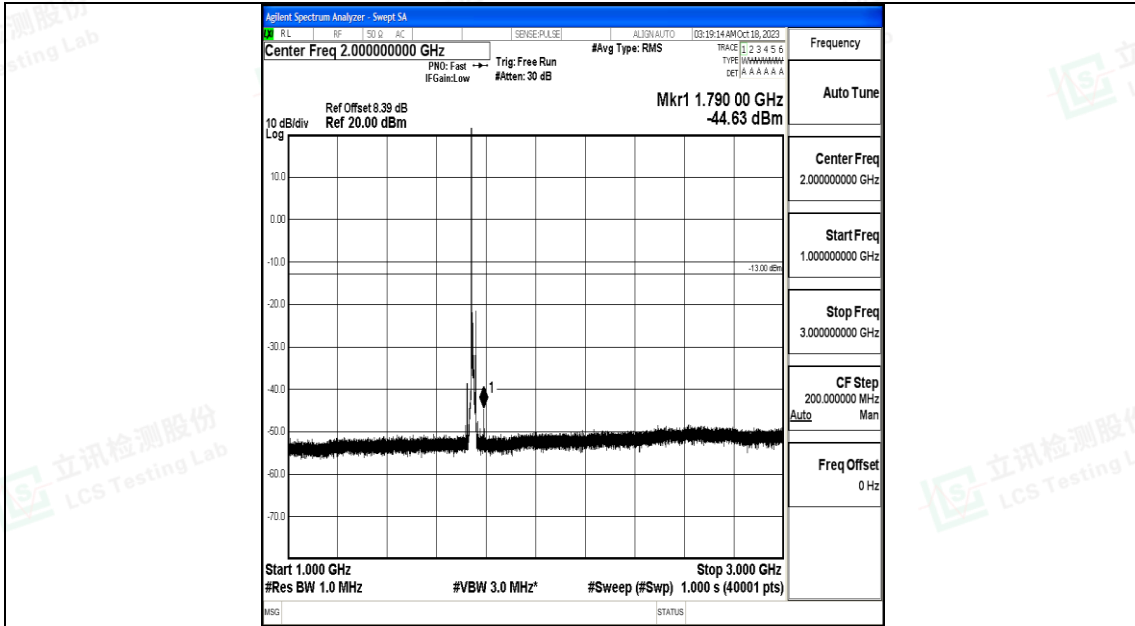

Band66_10MHz_16QAM_132022_1RB#0_0.15~30_0.15~30

Band66_10MHz_16QAM_132022_1RB#0_30~1000_30~1000

Band66_10MHz_16QAM_132022_1RB#0_1000~3000_1000~3000

Band66_10MHz_QPSK_132322_1RB#0_0.15~30_0.15~30

Band66_10MHz_QPSK_132322_1RB#0_30~1000_30~1000