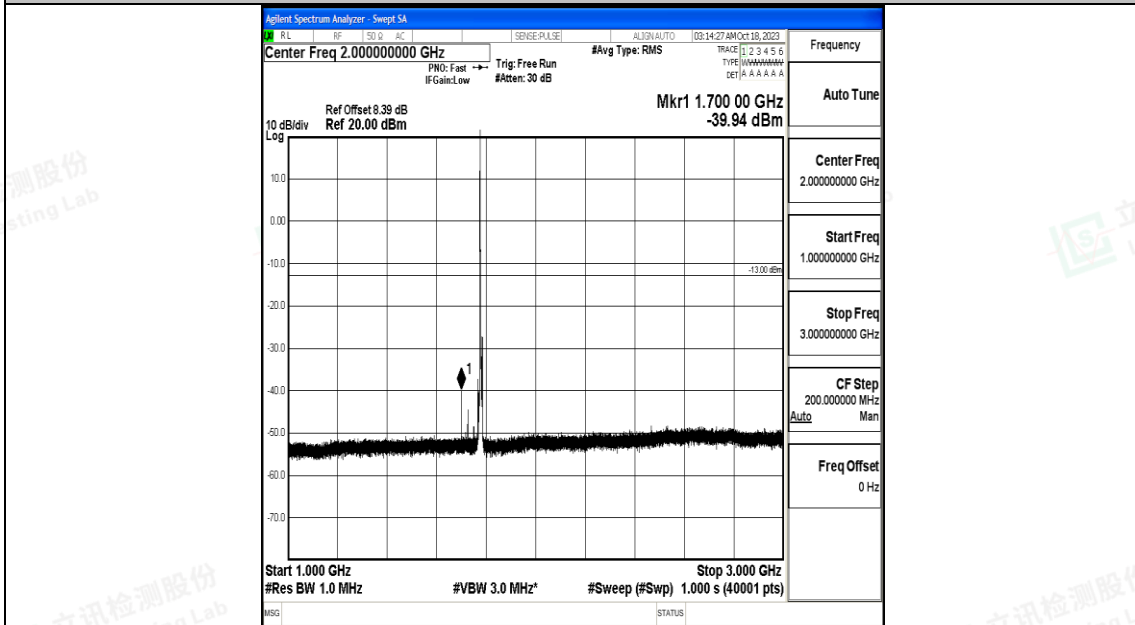

Band66_5MHz_16QAM_132647_1RB#0_30~1000_30~1000

Band66_5MHz_16QAM_132647_1RB#0_1000~3000_1000~3000