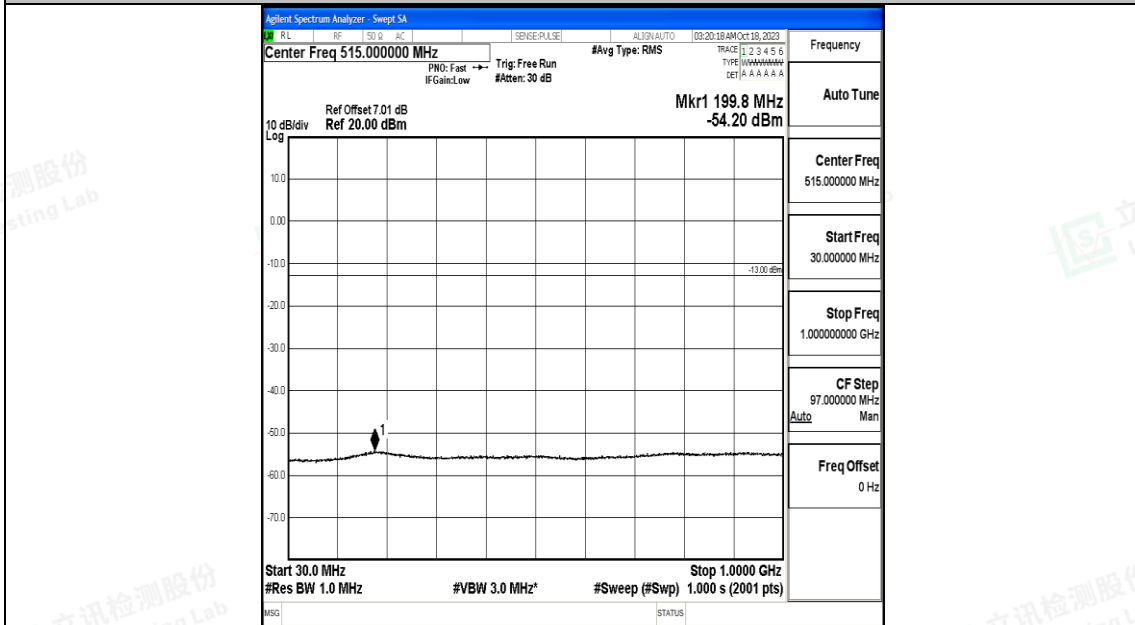

Band66_10MHz_QPSK_132622_1RB#0_0.15~30_0.15~30

Band66_10MHz_QPSK_132622_1RB#0_30~1000_30~1000