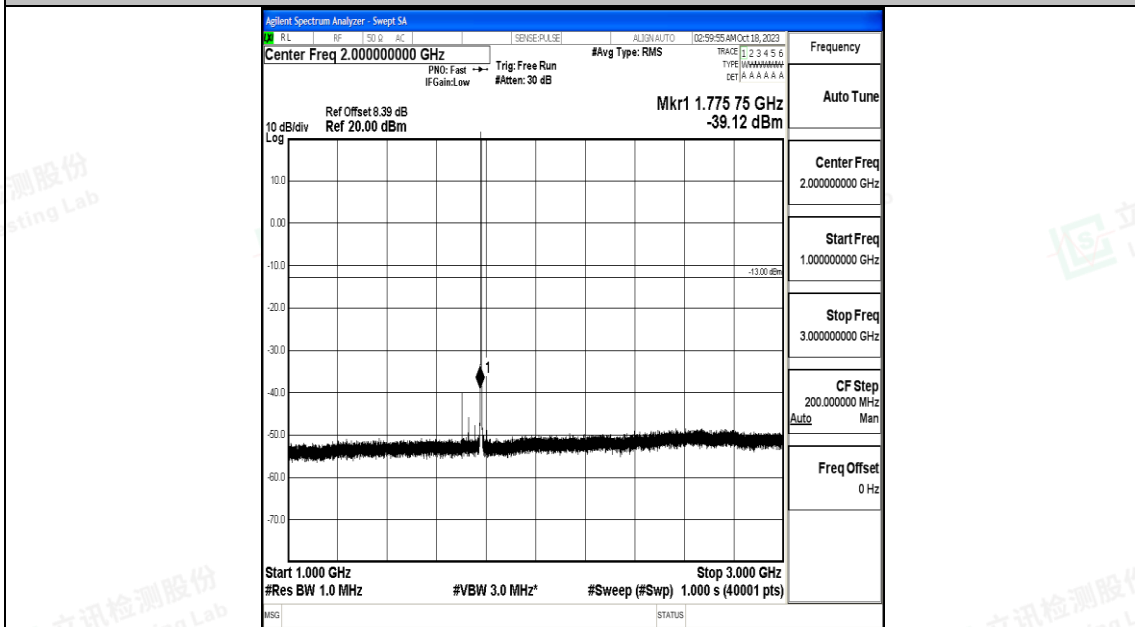

Band66_1.4MHz_QPSK_132665_1RB#0_30~1000_30~1000

Band66_1.4MHz_QPSK_132665_1RB#0_1000~3000_1000~3000

Band66_1.4MHz_QPSK_132665_1RB#0_3000~20000_3000~20000

Band66_1.4MHz_16QAM_132665_1RB#0_0.009~0.15_0.009~0.15