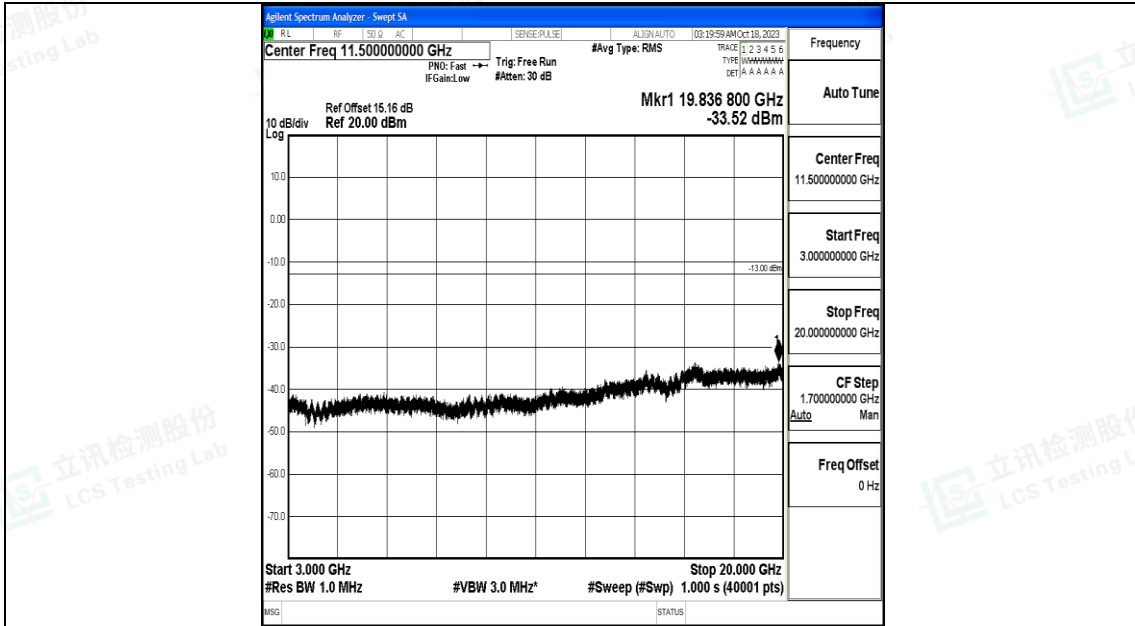

Band66_10MHz_16QAM_132322_1RB#0_1000~3000_1000~3000

Band66_10MHz_16QAM_132322_1RB#0_3000~20000_3000~20000