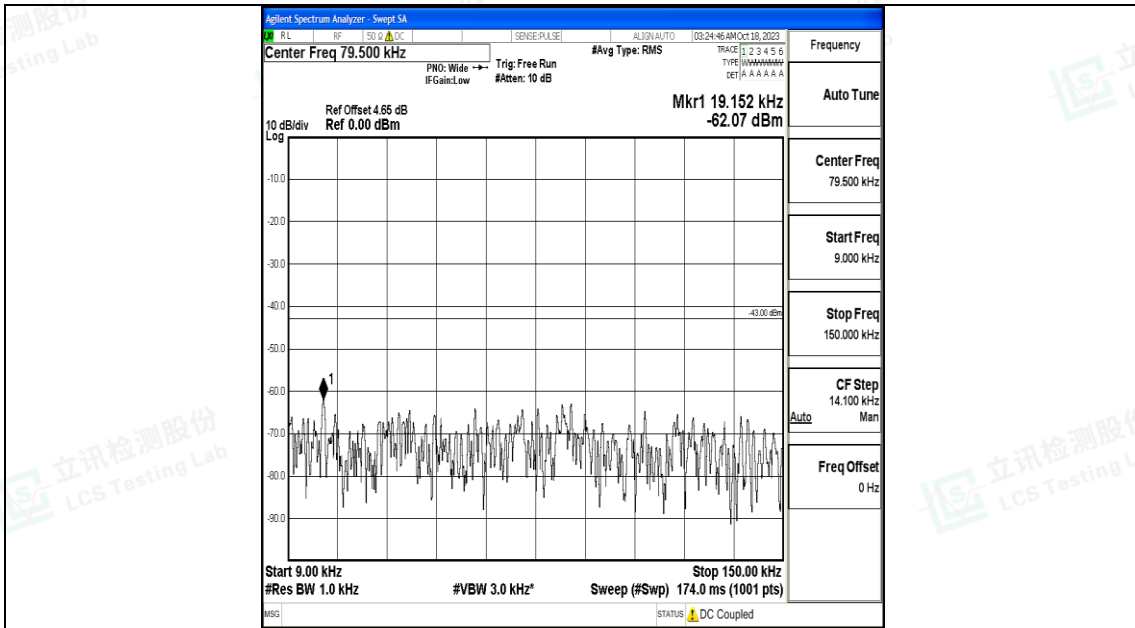

Band66_15MHz_QPSK_132047_1RB#0_0.15~30_0.15~30

Band66_15MHz_QPSK_132047_1RB#0_30~1000_30~1000

Band66_15MHz_QPSK_132047_1RB#0_1000~3000_1000~3000

Band66_15MHz_QPSK_132047_1RB#0_3000~20000_3000~20000

Band66_15MHz_16QAM_132047_1RB#0_0.009~0.15_0.009~0.15