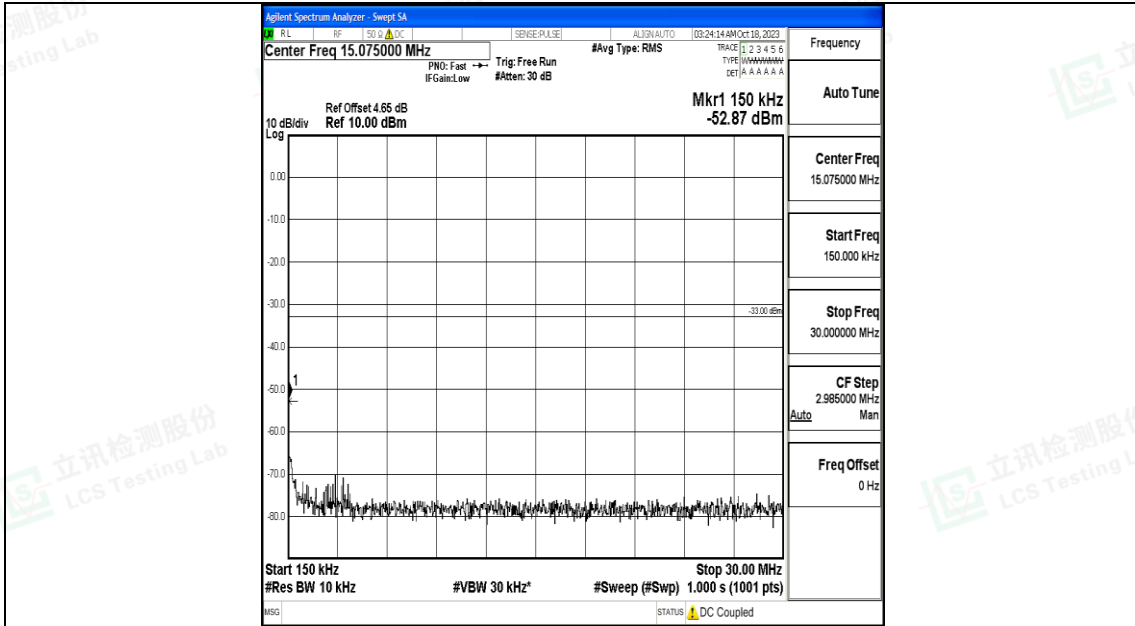

Band66_10MHz_16QAM_132622_1RB#0_0.15~30_0.15~30

Band66_10MHz_16QAM_132622_1RB#0_30~1000_30~1000

Band66_10MHz_16QAM_132622_1RB#0_1000~3000_1000~3000

Band66_10MHz_16QAM_132622_1RB#0_3000~20000_3000~20000

Band66_15MHz_QPSK_132047_1RB#0_0.009~0.15_0.009~0.15