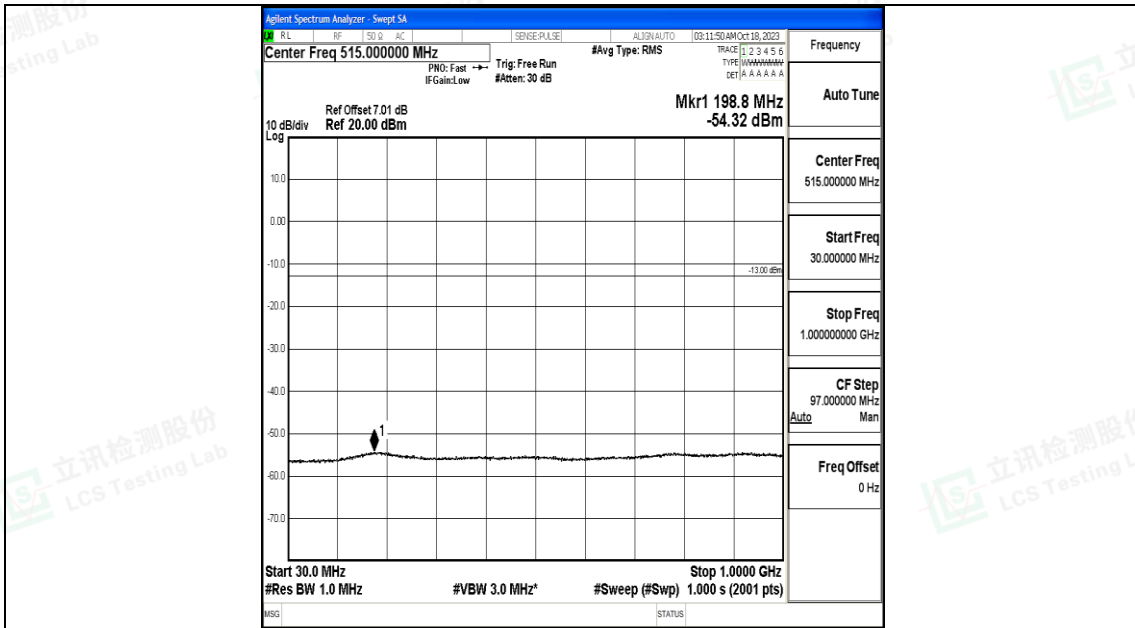

Band66_5MHz_16QAM_131997_1RB#0_0.15~30_0.15~30

Band66_5MHz_16QAM_131997_1RB#0_30~1000_30~1000