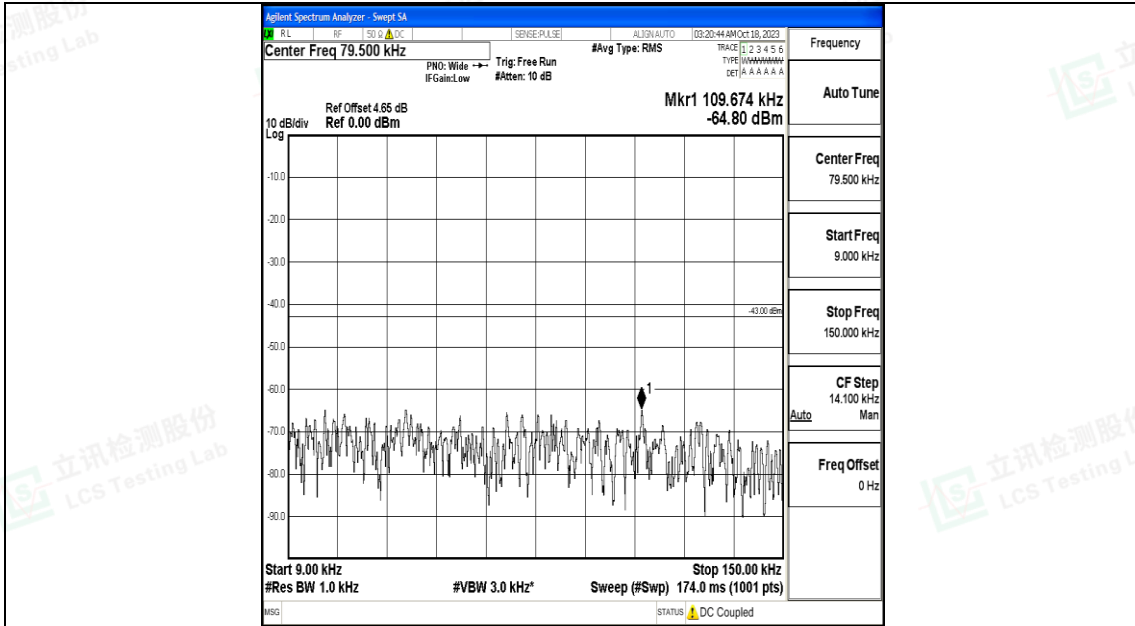

Band66_10MHz_QPSK_132622_1RB#0_0.15~30_0.15~30

Band66_10MHz_QPSK_132622_1RB#0_30~1000_30~1000

Band66_10MHz_QPSK_132622_1RB#0_1000~3000_1000~3000

Band66_10MHz_QPSK_132622_1RB#0_3000~20000_3000~20000

Band66_10MHz_16QAM_132622_1RB#0_0.009~0.15_0.009~0.15