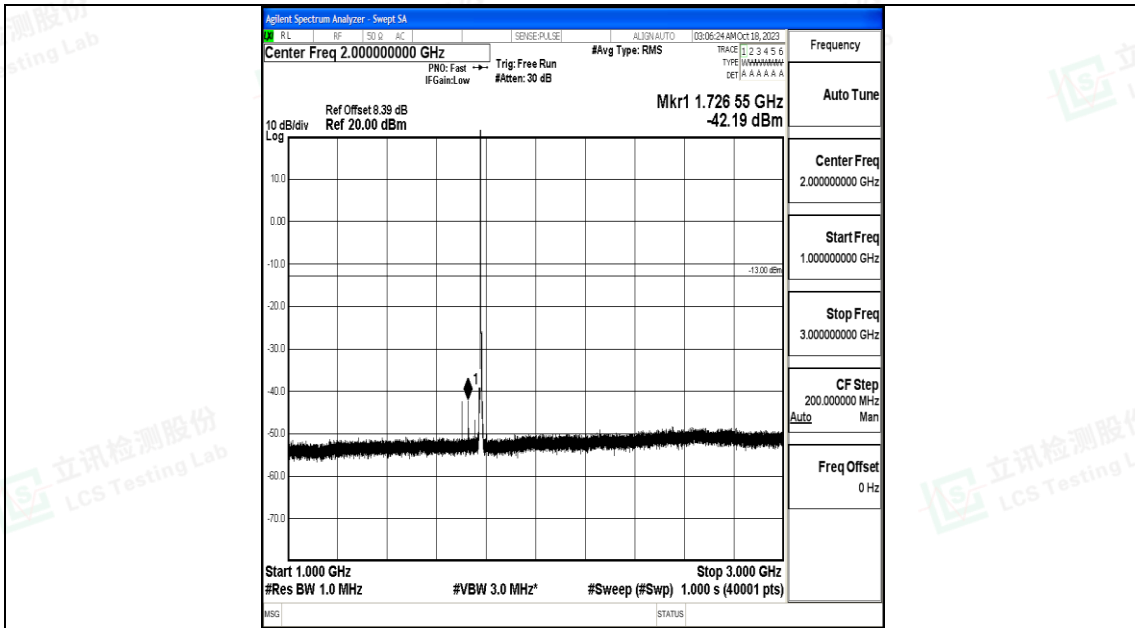

Band66_3MHz_QPSK_132657_1RB#0_0.009~0.15_0.009~0.15

Band66_3MHz_QPSK_132657_1RB#0_0.15~30_0.15~30

Band66_3MHz_QPSK_132657_1RB#0_30~1000_30~1000

Band66_3MHz_QPSK_132657_1RB#0_1000~3000_1000~3000

Band66_3MHz_QPSK_132657_1RB#0_3000~20000_3000~20000