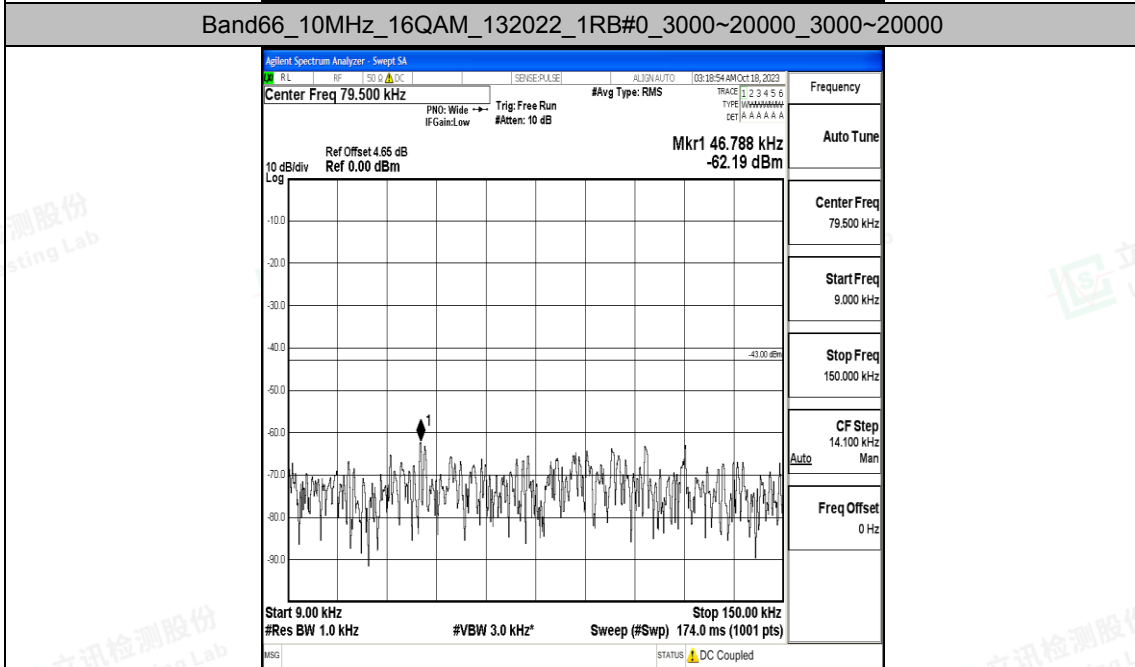

Band66_10MHz_16QAM_132022_1RB#0_0.15~30_0.15~30

Band66_10MHz_16QAM_132022_1RB#0_30~1000_30~1000

Band66_10MHz_16QAM_132022_1RB#0_1000~3000_1000~3000

Band66_10MHz_QPSK_132322_1RB#0_0.15~30_0.15~30

Band66_10MHz_QPSK_132322_1RB#0_30~1000_30~1000