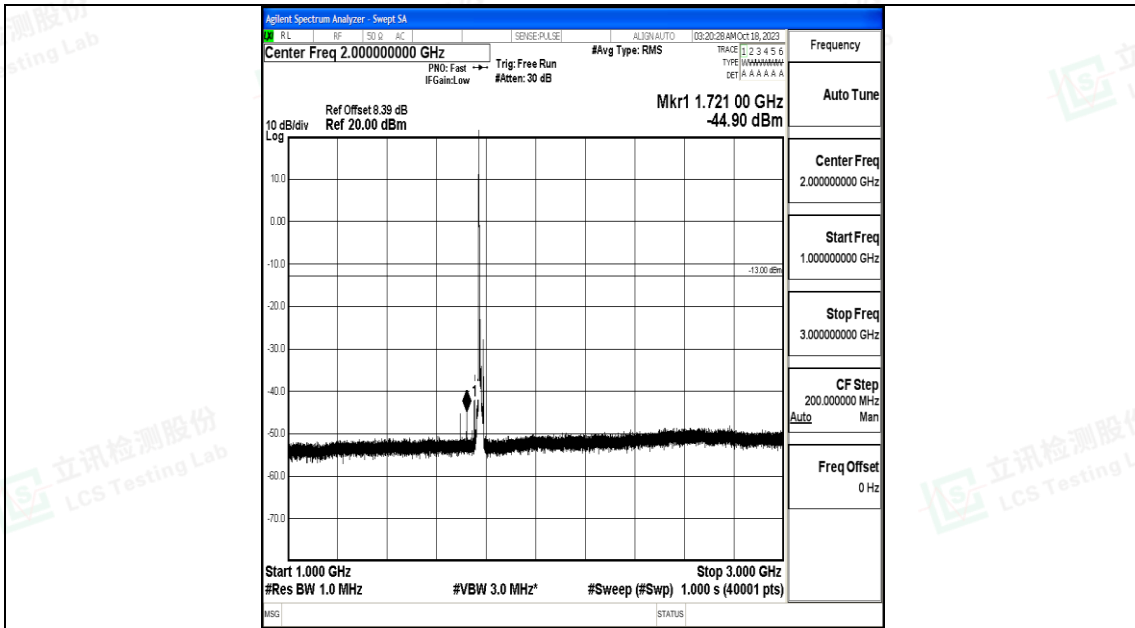

Band66_10MHz_QPSK_132622_1RB#0_30~1000_30~1000

Band66_10MHz_QPSK_132622_1RB#0_1000~3000_1000~3000