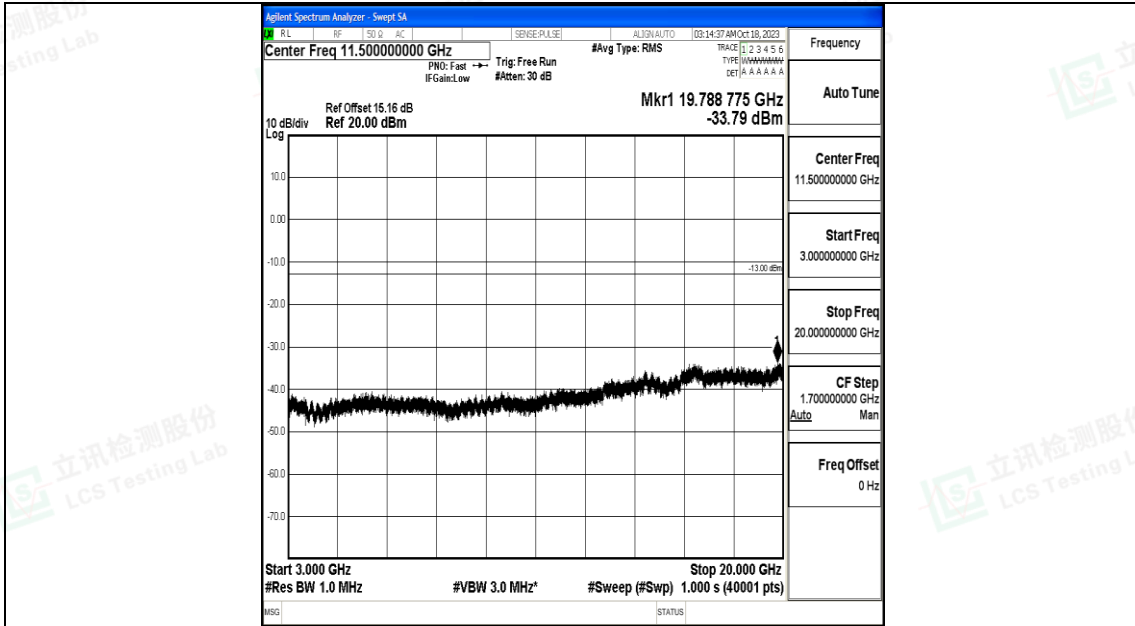

Band66_5MHz_16QAM_132647_1RB#0_0.15~30_0.15~30

Band66_5MHz_16QAM_132647_1RB#0_30~1000_30~1000

Band66_5MHz_16QAM_132647_1RB#0_1000~3000_1000~3000

Band66_5MHz_16QAM_132647_1RB#0_3000~20000_3000~20000

Band66_10MHz_QPSK_132022_1RB#0_0.009~0.15_0.009~0.15