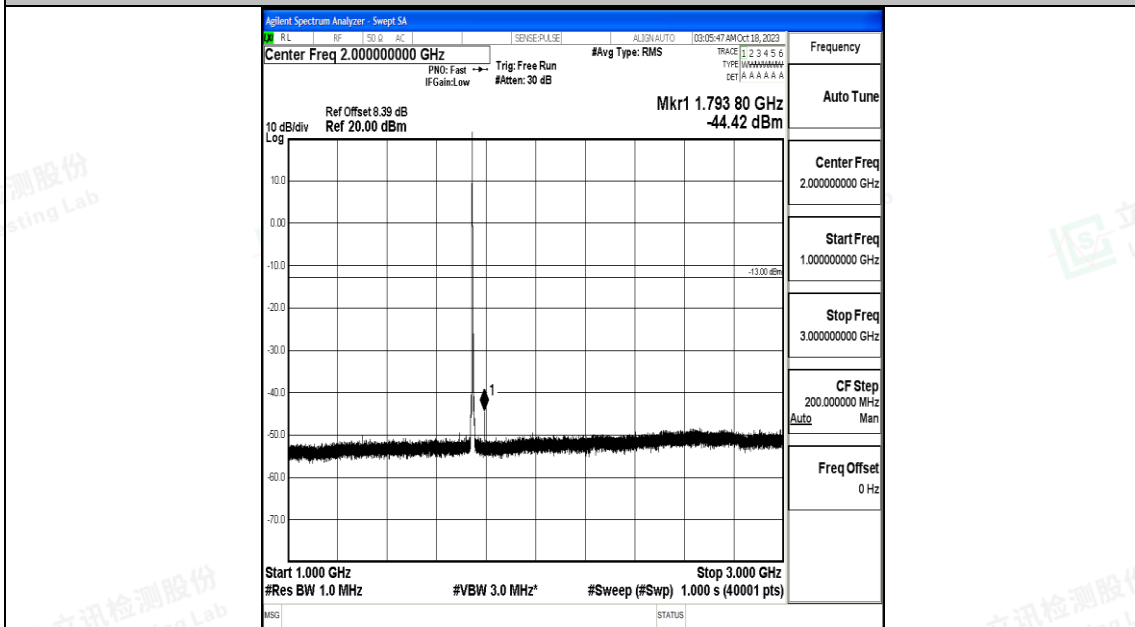

Band66_3MHz_16QAM_132322_1RB#0_30~1000_30~1000

Band66_3MHz_16QAM_132322_1RB#0_1000~3000_1000~3000