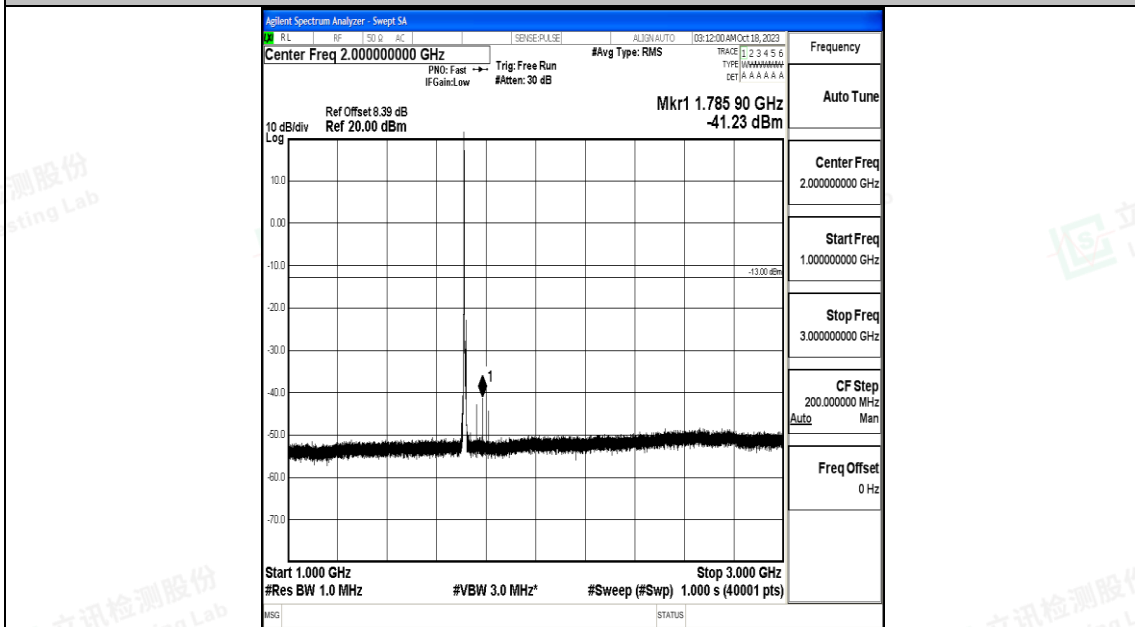

Band66_5MHz_16QAM_131997_1RB#0_0.009~0.15_0.009~0.15

Band66_5MHz_16QAM_131997_1RB#0_0.15~30_0.15~30

Band66_5MHz_16QAM_131997_1RB#0_30~1000_30~1000

Band66_5MHz_16QAM_131997_1RB#0_1000~3000_1000~3000

Band66_5MHz_16QAM_131997_1RB#0_3000~20000_3000~20000