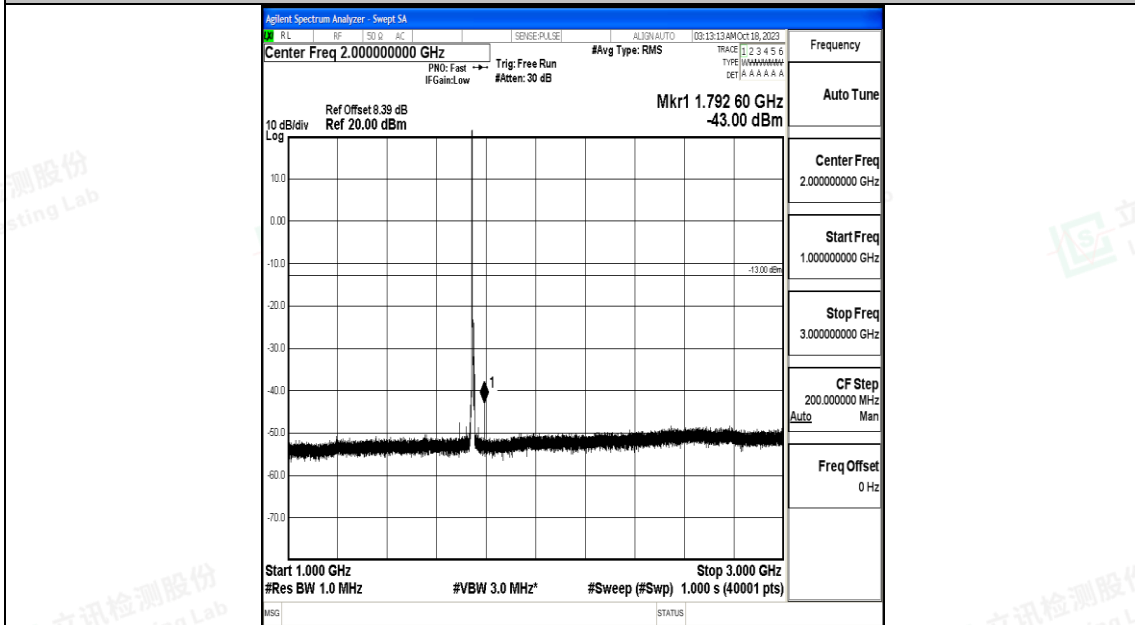

Band66_5MHz_16QAM_132322_1RB#0_30~1000_30~1000

Band66_5MHz_16QAM_132322_1RB#0_1000~3000_1000~3000