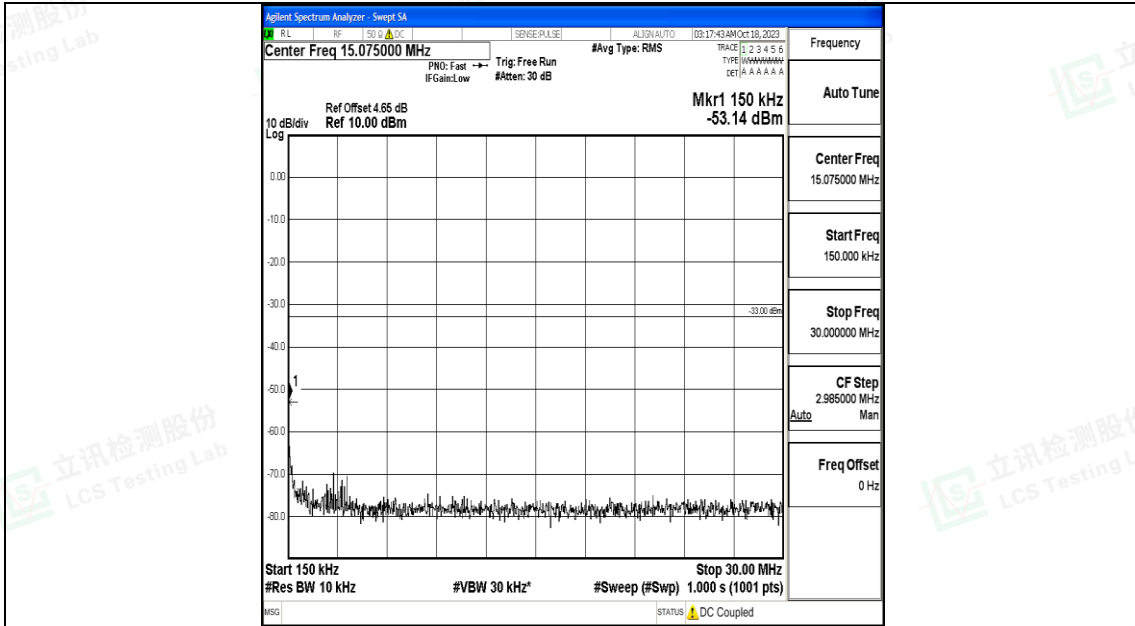

Band66_5MHz_16QAM_132647_1RB#0_0.15~30_0.15~30

Band66_5MHz_16QAM_132647_1RB#0_30~1000_30~1000

Band66_5MHz_16QAM_132647_1RB#0_1000~3000_1000~3000

Band66_5MHz_16QAM_132647_1RB#0_3000~20000_3000~20000

Band66_10MHz_QPSK_132022_1RB#0_0.009~0.15_0.009~0.15