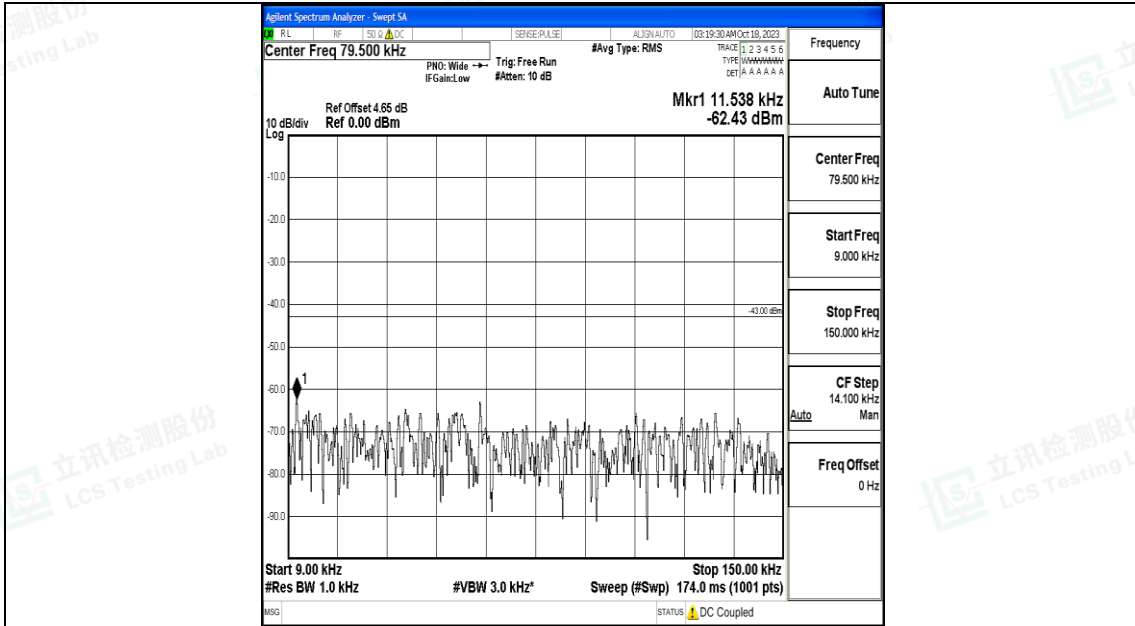

Band66_10MHz_QPSK_132322_1RB#0_3000~20000_3000~20000

Band66_10MHz_16QAM_132322_1RB#0_0.009~0.15_0.009~0.15