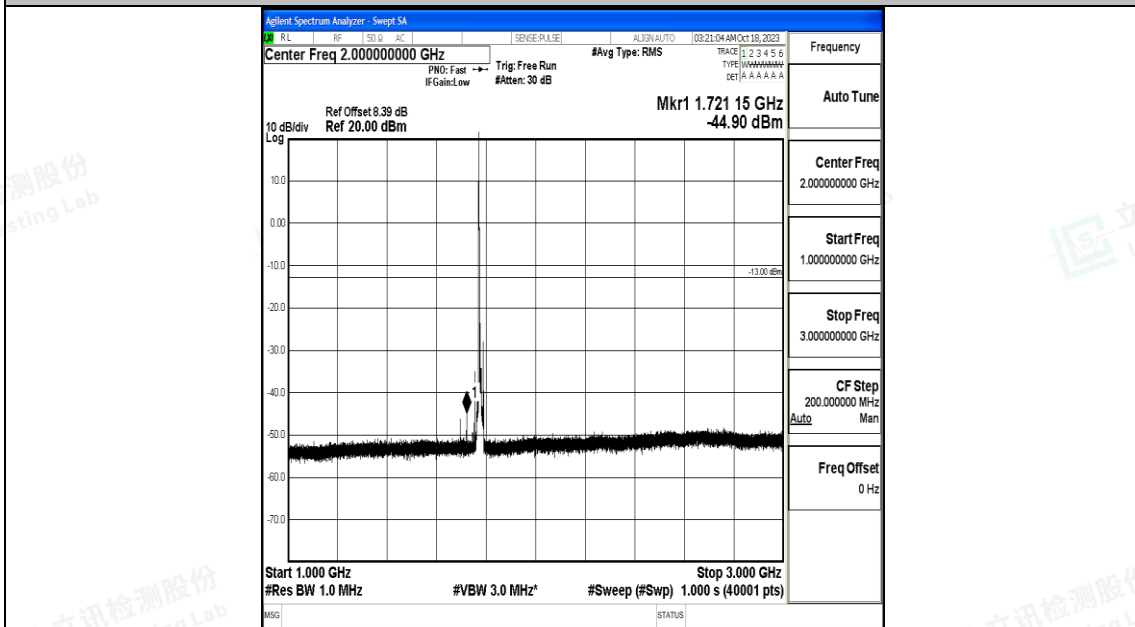

Band66_10MHz_16QAM_132622_1RB#0_30~1000_30~1000

Band66_10MHz_16QAM_132622_1RB#0_1000~3000_1000~3000