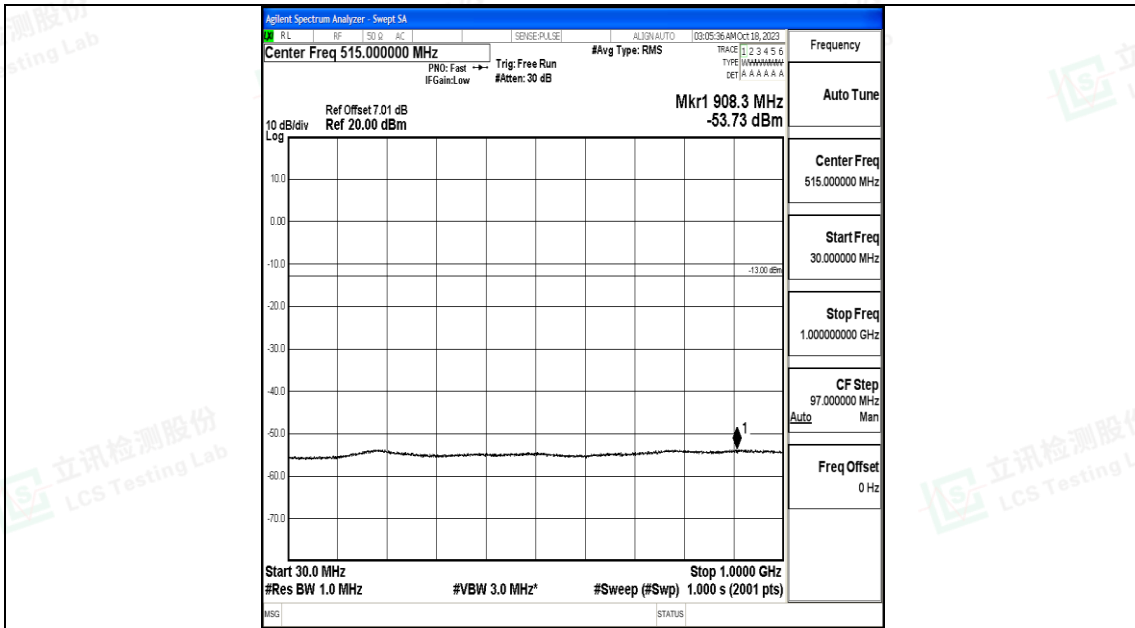

Band66_3MHz_16QAM_132322_1RB#0_0.15~30_0.15~30

Band66_3MHz_16QAM_132322_1RB#0_30~1000_30~1000