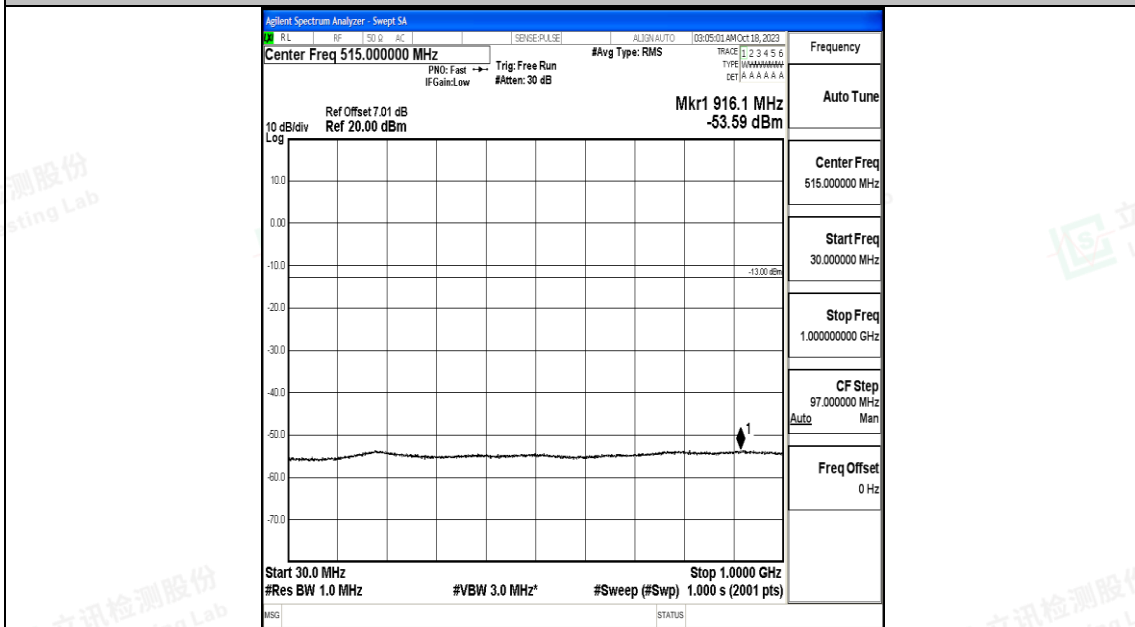

Band66_3MHz_QPSK_132322_1RB#0_0.15~30_0.15~30

Band66_3MHz_QPSK_132322_1RB#0_30~1000_30~1000