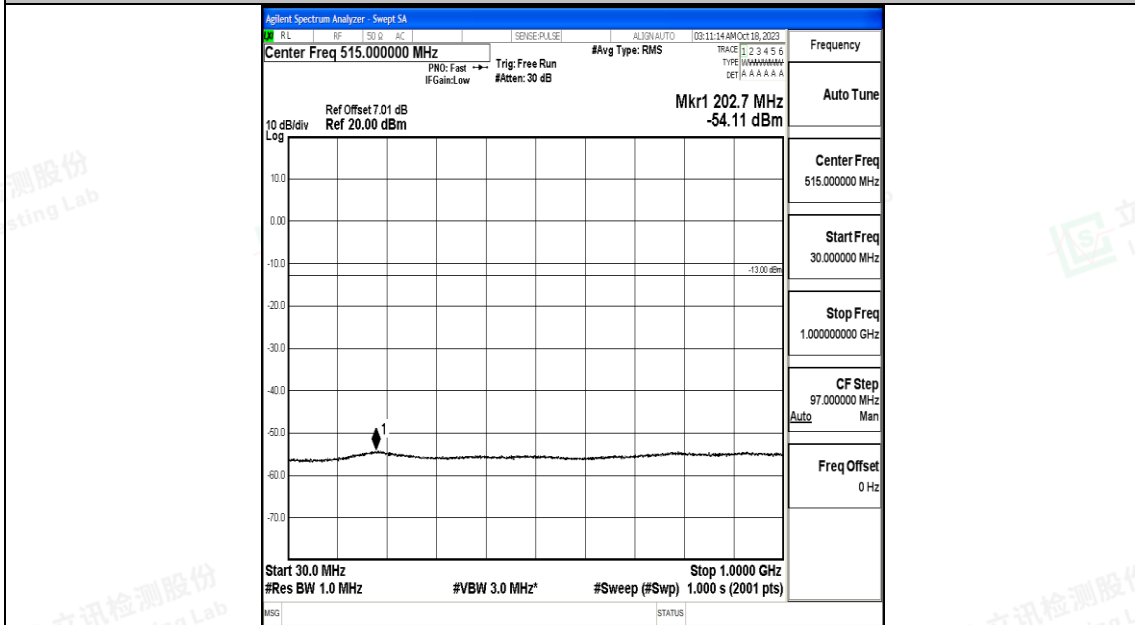

Band66_5MHz_QPSK_131997_1RB#0_0.15~30_0.15~30

Band66_5MHz_QPSK_131997_1RB#0_30~1000_30~1000