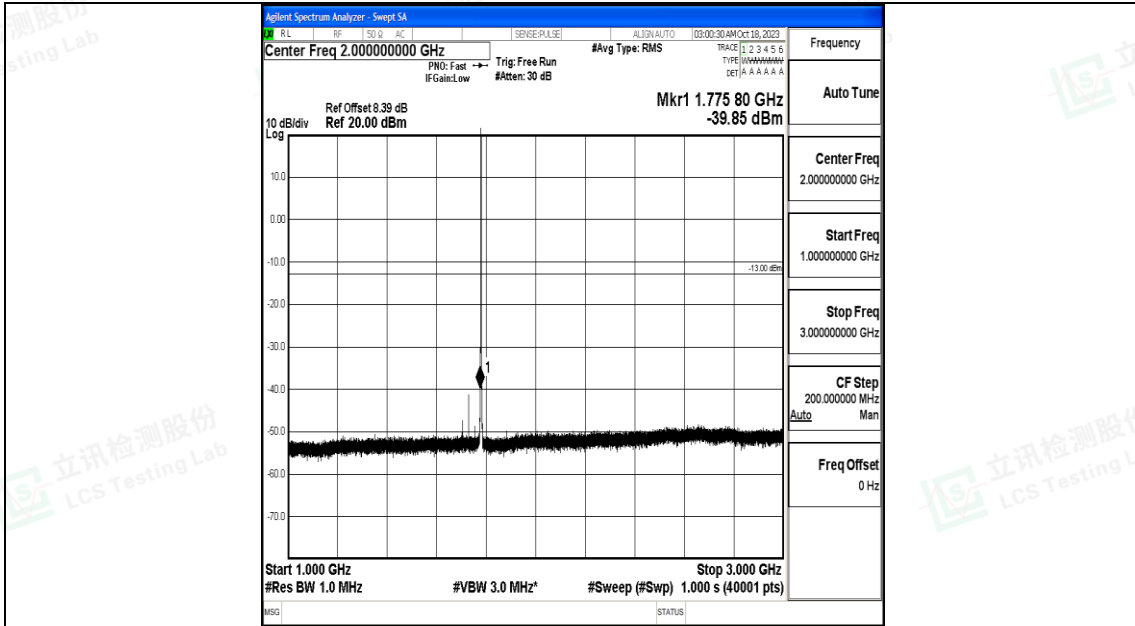

Band66_1.4MHz_16QAM_132665_1RB#0_30~1000_30~1000

Band66_1.4MHz_16QAM_132665_1RB#0_1000~3000_1000~3000