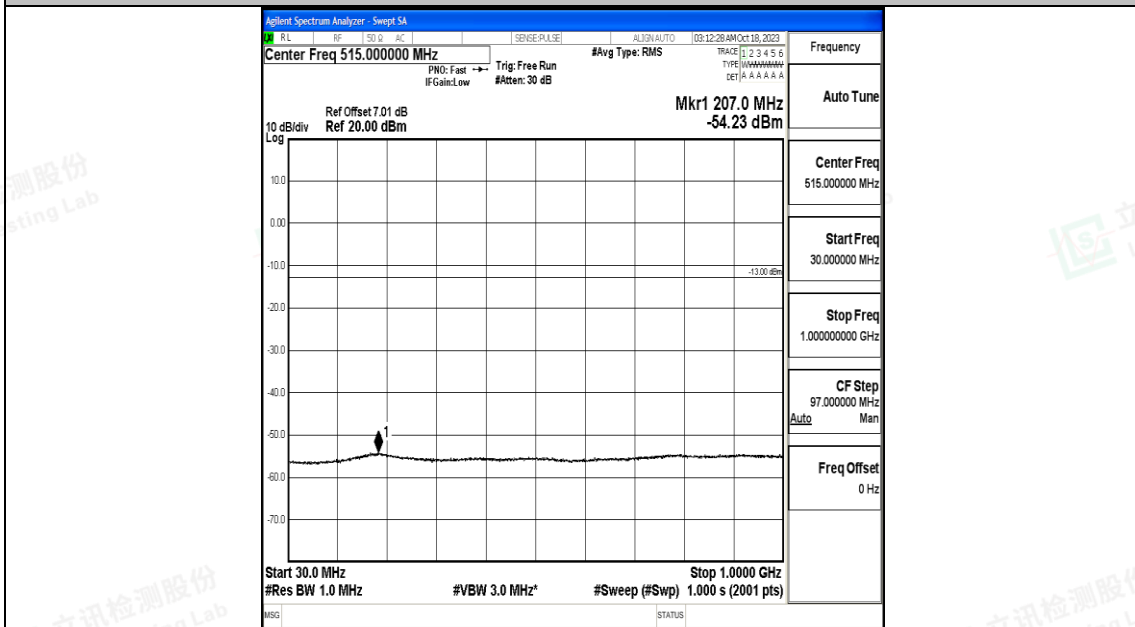

Band66_5MHz_QPSK_132322_1RB#0_0.15~30_0.15~30

Band66_5MHz_QPSK_132322_1RB#0_30~1000_30~1000