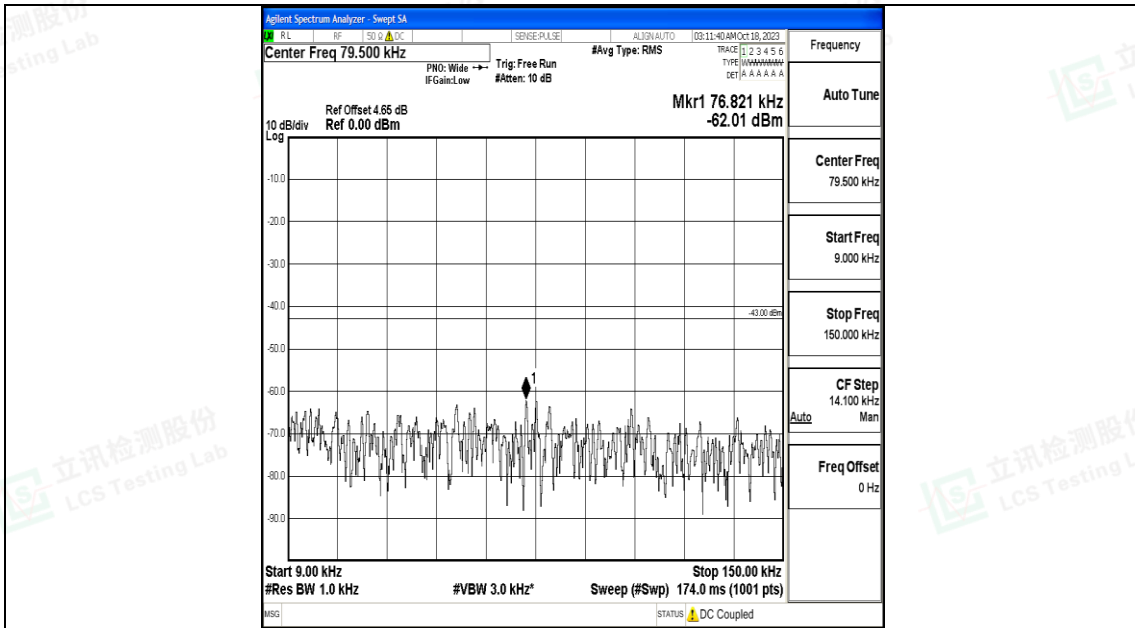

Band66_1.4MHz_16QAM_132665_1RB#0_0.15~30_0.15~30

Band66_1.4MHz_16QAM_132665_1RB#0_30~1000_30~1000

Band66_1.4MHz_16QAM_132665_1RB#0_1000~3000_1000~3000

Band66_1.4MHz_16QAM_132665_1RB#0_3000~20000_3000~20000