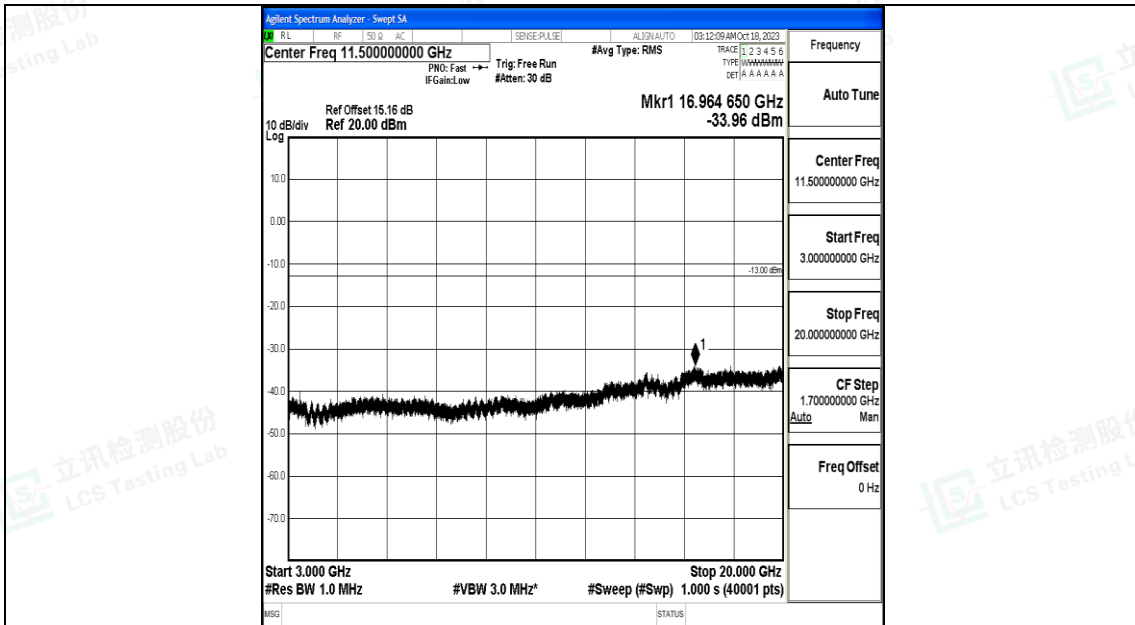

Band66_5MHz_16QAM_131997_1RB#0_0.009~0.15_0.009~0.15

Band66_5MHz_16QAM_131997_1RB#0_0.15~30_0.15~30

Band66_5MHz_16QAM_131997_1RB#0_30~1000_30~1000

Band66_5MHz_16QAM_131997_1RB#0_1000~3000_1000~3000

Band66_5MHz_16QAM_131997_1RB#0_3000~20000_3000~20000