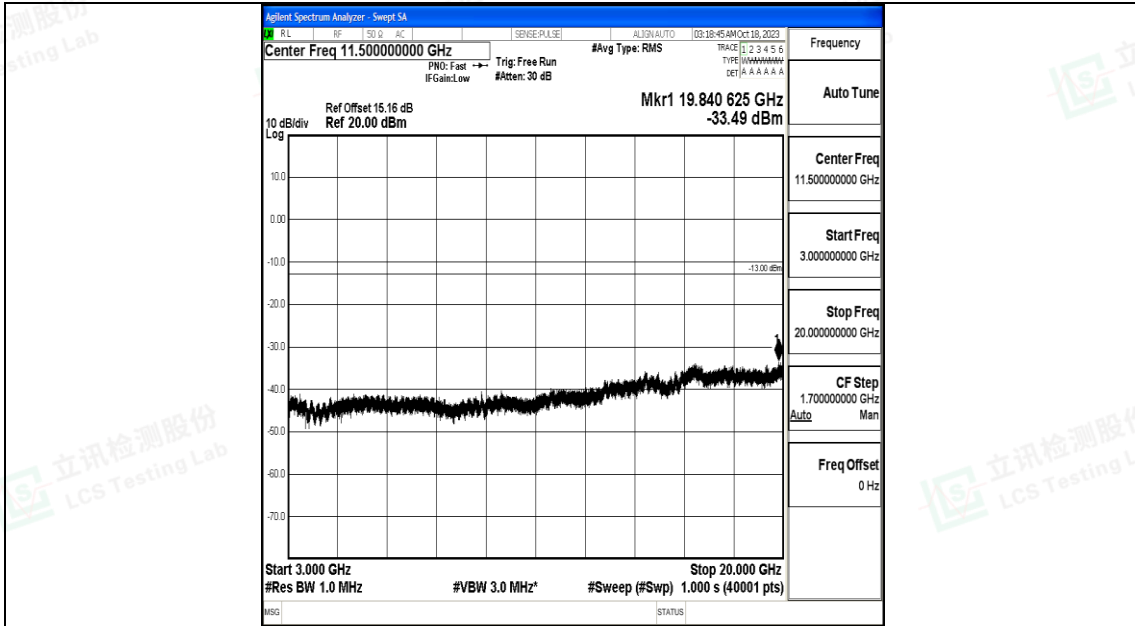

Band66_10MHz_16QAM_132022_1RB#0_0.15~30_0.15~30

Band66_10MHz_16QAM_132022_1RB#0_30~1000_30~1000

Band66_10MHz_16QAM_132022_1RB#0_1000~3000_1000~3000

Band66_10MHz_QPSK_132322_1RB#0_0.15~30_0.15~30

Band66_10MHz_QPSK_132322_1RB#0_30~1000_30~1000