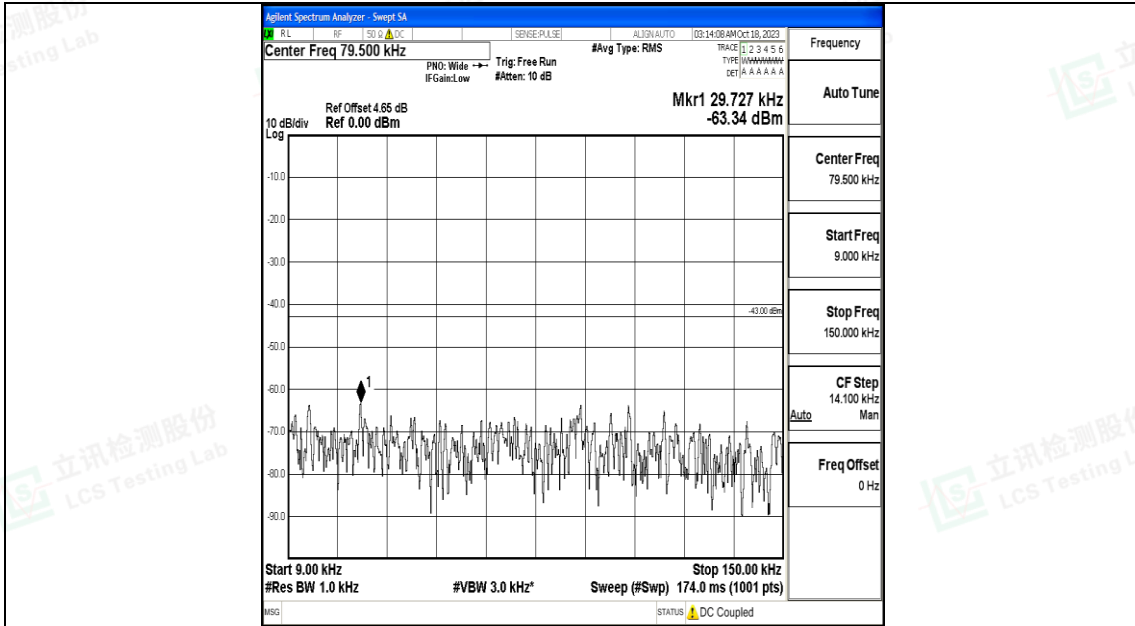

Band66_5MHz_QPSK_132647_1RB#0_0.15~30_0.15~30

Band66_5MHz_QPSK_132647_1RB#0_30~1000_30~1000

Band66_5MHz_QPSK_132647_1RB#0_1000~3000_1000~3000

Band66_5MHz_QPSK_132647_1RB#0_3000~20000_3000~20000

Band66_5MHz_16QAM_132647_1RB#0_0.009~0.15_0.009~0.15