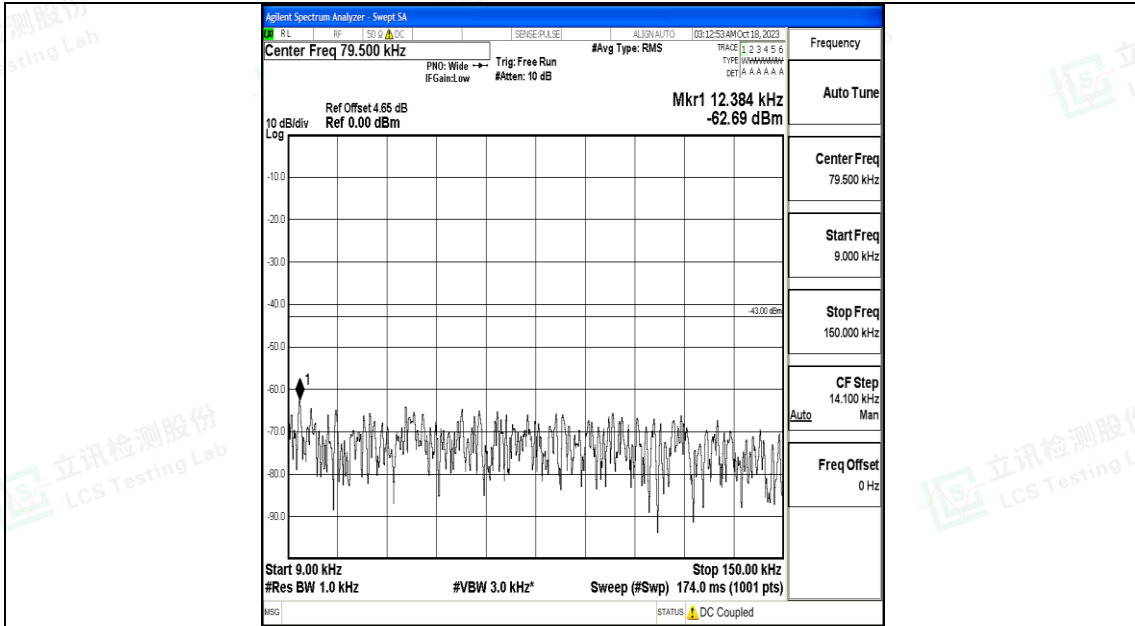

Band66_5MHz_QPSK_132322_1RB#0_0.15~30_0.15~30

Band66_5MHz_QPSK_132322_1RB#0_30~1000_30~1000

Band66_5MHz_QPSK_132322_1RB#0_1000~3000_1000~3000

Band66_5MHz_QPSK_132322_1RB#0_3000~20000_3000~20000

Band66_5MHz_16QAM_132322_1RB#0_0.009~0.15_0.009~0.15