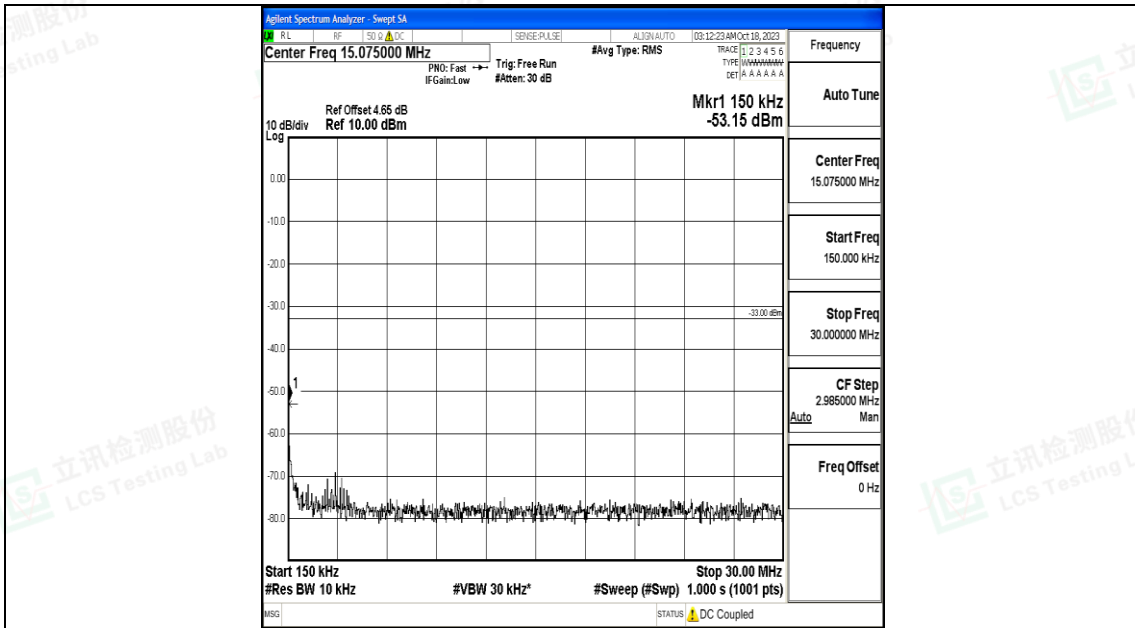

Band66_5MHz_QPSK_131997_1RB#0_0.009~0.15_0.009~0.15

Band66_5MHz_QPSK_131997_1RB#0_0.15~30_0.15~30

Band66_5MHz_QPSK_131997_1RB#0_30~1000_30~1000

Band66_5MHz_QPSK_131997_1RB#0_1000~3000_1000~3000

Band66_5MHz_QPSK_131997_1RB#0_3000~20000_3000~20000