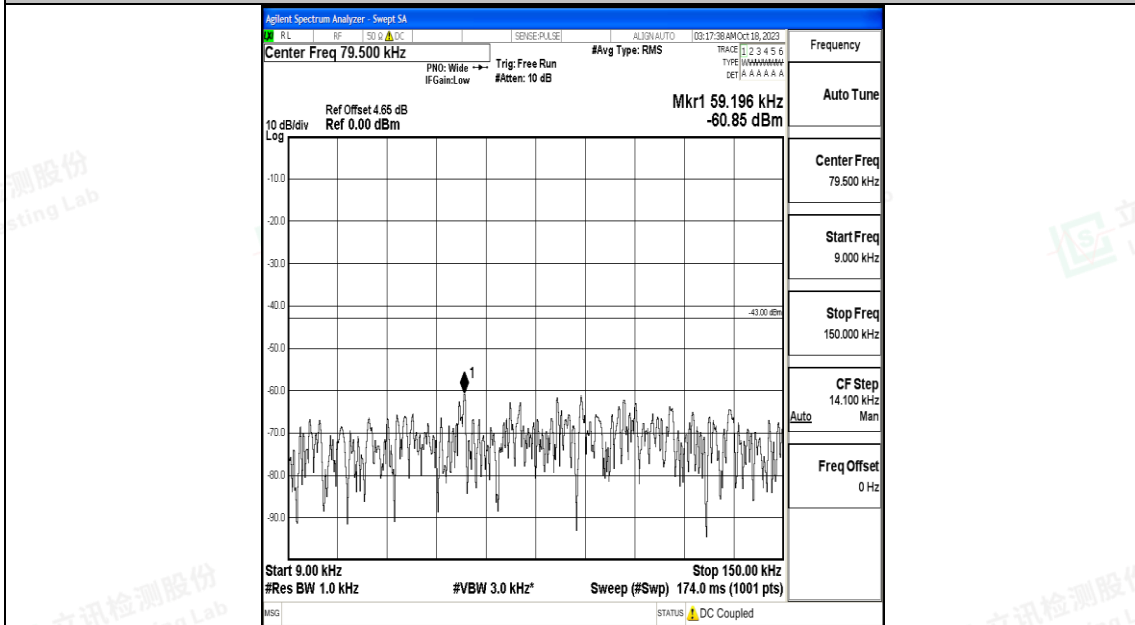

Band66_5MHz_16QAM_132647_1RB#0_0.15~30_0.15~30

Band66_5MHz_16QAM_132647_1RB#0_30~1000_30~1000

Band66_5MHz_16QAM_132647_1RB#0_1000~3000_1000~3000

Band66_5MHz_16QAM_132647_1RB#0_3000~20000_3000~20000

Band66_10MHz_QPSK_132022_1RB#0_0.009~0.15_0.009~0.15