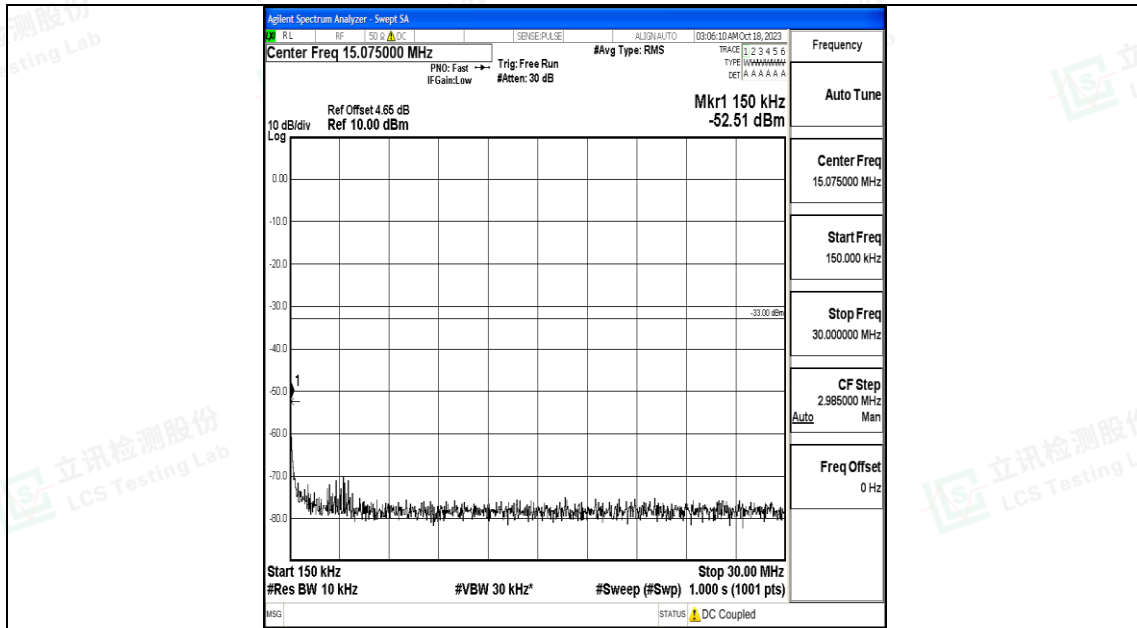

Band66_3MHz_QPSK_132657_1RB#0_0.009~0.15_0.009~0.15

Band66_3MHz_QPSK_132657_1RB#0_0.15~30_0.15~30

Band66_3MHz_QPSK_132657_1RB#0_30~1000_30~1000

Band66_3MHz_QPSK_132657_1RB#0_1000~3000_1000~3000

Band66_3MHz_QPSK_132657_1RB#0_3000~20000_3000~20000