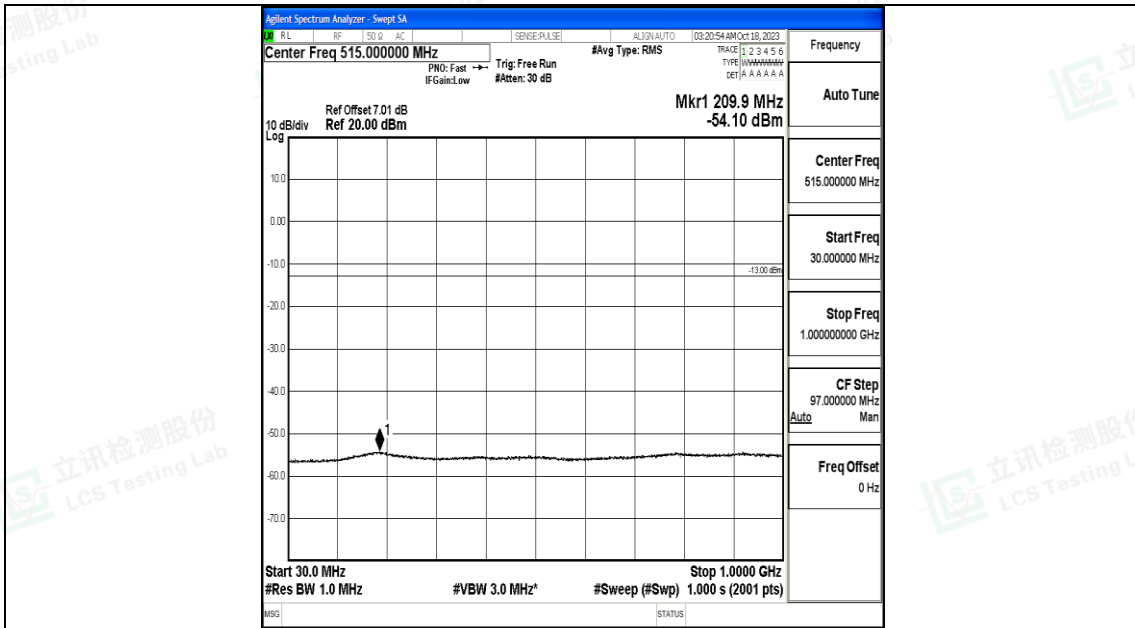

Band66_10MHz_16QAM_132622_1RB#0_0.15~30_0.15~30

Band66_10MHz_16QAM_132622_1RB#0_30~1000_30~1000