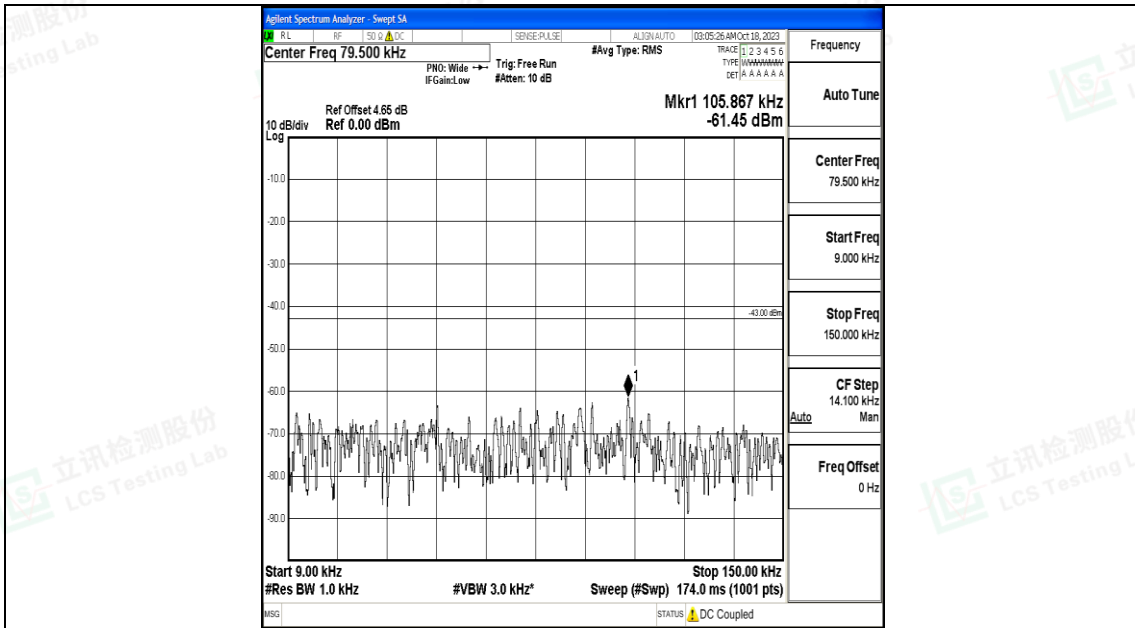

Band66_5MHz_QPSK_132322_1RB#0_0.009~0.15_0.009~0.15

Band66_3MHz_QPSK_132322_1RB#0_0.15~30_0.15~30

Band66_3MHz_QPSK_132322_1RB#0_30~1000_30~1000

Band66_3MHz_QPSK_132322_1RB#0_1000~3000_1000~3000

Band66_3MHz_QPSK_132322_1RB#0_3000~20000_3000~20000