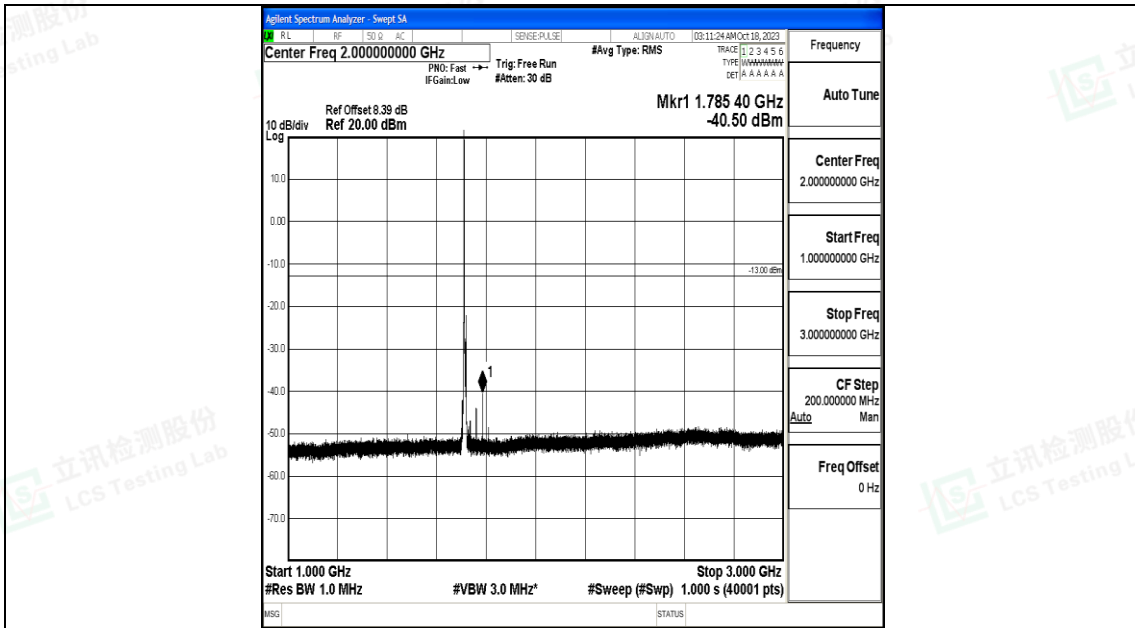

Band66_5MHz_QPSK_131997_1RB#0_0.009~0.15_0.009~0.15

Band66_5MHz_QPSK_131997_1RB#0_0.15~30_0.15~30

Band66_5MHz_QPSK_131997_1RB#0_30~1000_30~1000

Band66_5MHz_QPSK_131997_1RB#0_1000~3000_1000~3000

Band66_5MHz_QPSK_131997_1RB#0_3000~20000_3000~20000