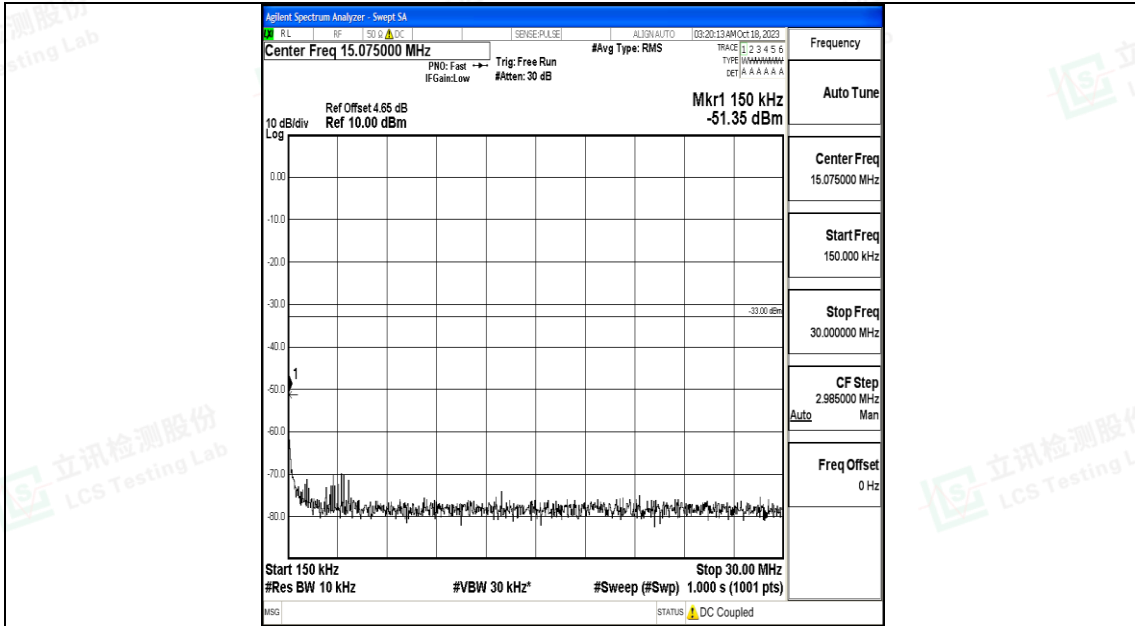

Band66_10MHz_16QAM_132322_1RB#0_30~1000_30~1000

Band66_10MHz_16QAM_132322_1RB#0_1000~3000_1000~3000

Band66_10MHz_16QAM_132322_1RB#0_3000~20000_3000~20000

Band66_10MHz_QPSK_132622_1RB#0_0.009~0.15_0.009~0.15