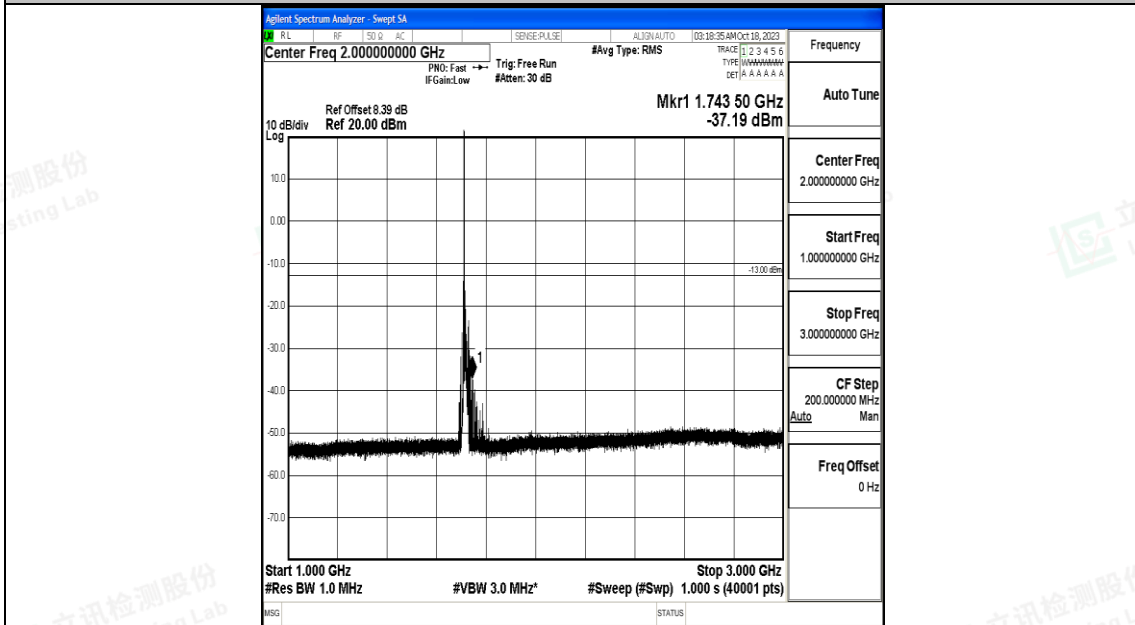

Band66_10MHz_16QAM_132022_1RB#0_30~1000_30~1000

Band66_10MHz_16QAM_132022_1RB#0_1000~3000_1000~3000