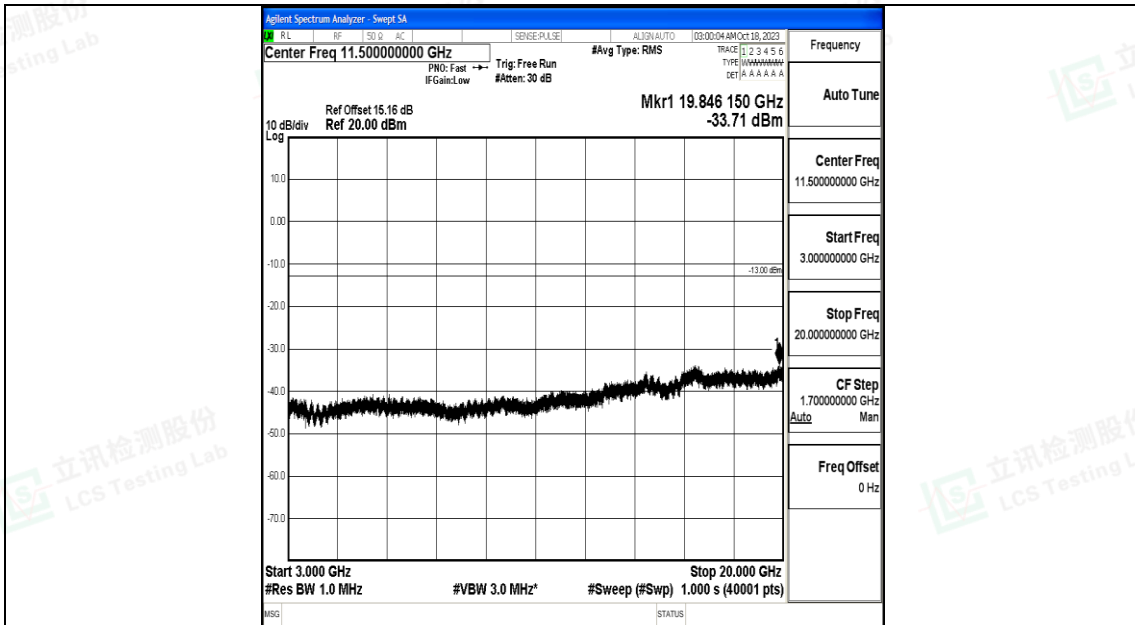

Band66_1.4MHz_QPSK_132665_1RB#0_30~1000_30~1000

Band66_1.4MHz_QPSK_132665_1RB#0_1000~3000_1000~3000

Band66_1.4MHz_QPSK_132665_1RB#0_3000~20000_3000~20000

Band66_1.4MHz_16QAM_132665_1RB#0_0.009~0.15_0.009~0.15