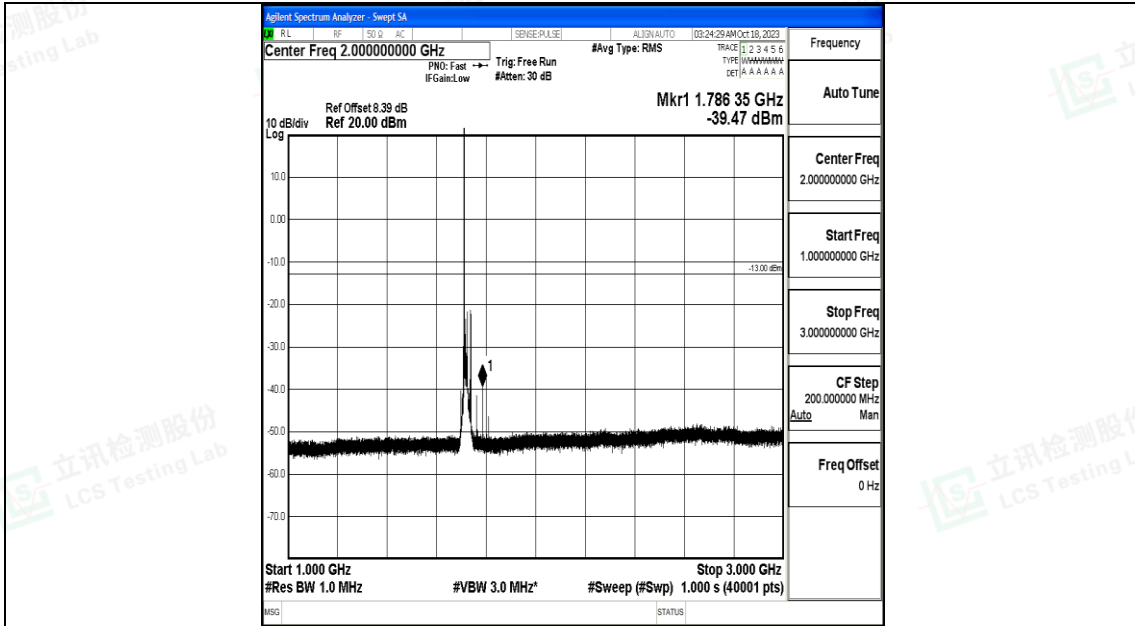

Band66_15MHz_QPSK_132047_1RB#0_30~1000_30~1000

Band66_15MHz_QPSK_132047_1RB#0_1000~3000_1000~3000