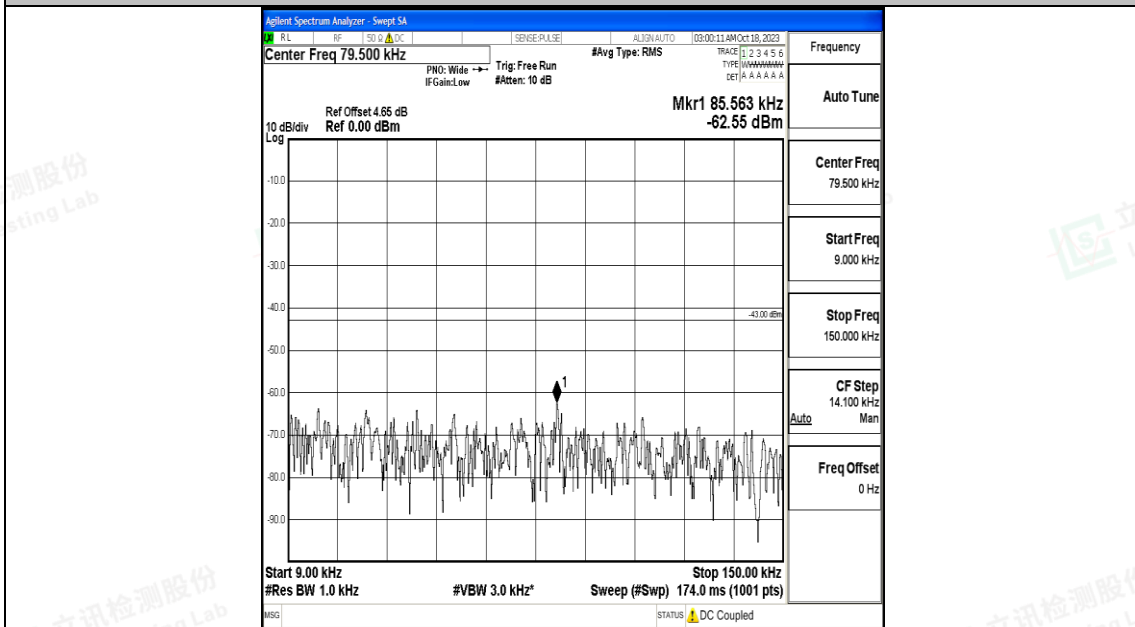

Band66_1.4MHz_QPSK_132665_1RB#0_30~1000_30~1000

Band66_1.4MHz_QPSK_132665_1RB#0_1000~3000_1000~3000

Band66_1.4MHz_QPSK_132665_1RB#0_3000~20000_3000~20000

Band66_1.4MHz_16QAM_132665_1RB#0_0.009~0.15_0.009~0.15