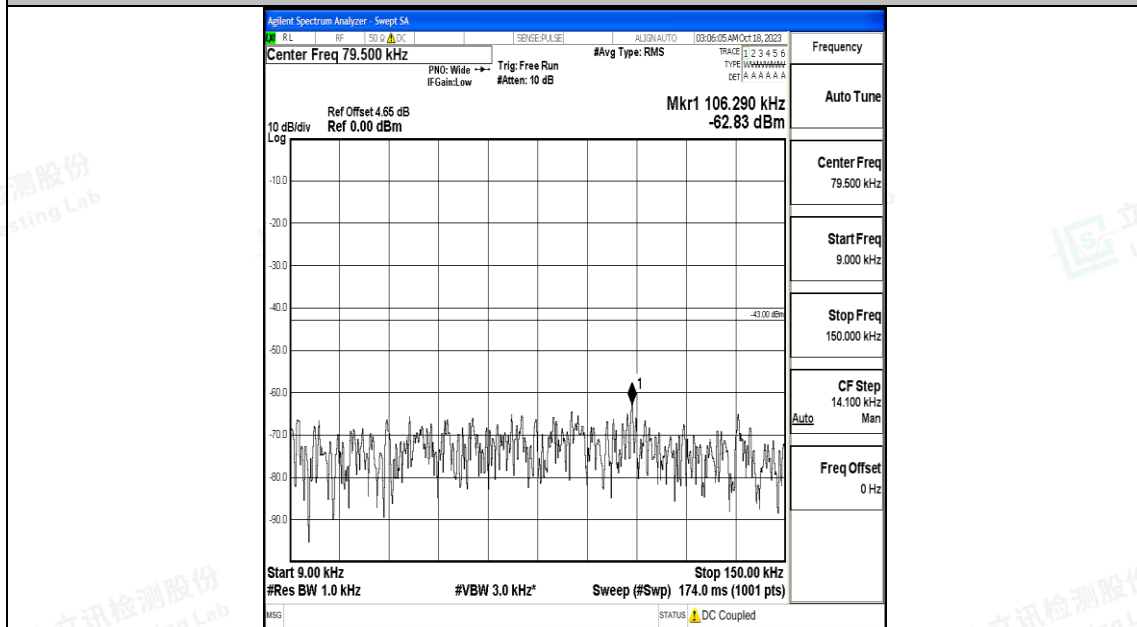

Band66_3MHz_QPSK_132657_1RB#0_0.009~0.15_0.009~0.15

Band66_3MHz_QPSK_132657_1RB#0_0.15~30_0.15~30

Band66_3MHz_QPSK_132657_1RB#0_30~1000_30~1000

Band66_3MHz_QPSK_132657_1RB#0_1000~3000_1000~3000

Band66_3MHz_QPSK_132657_1RB#0_3000~20000_3000~20000