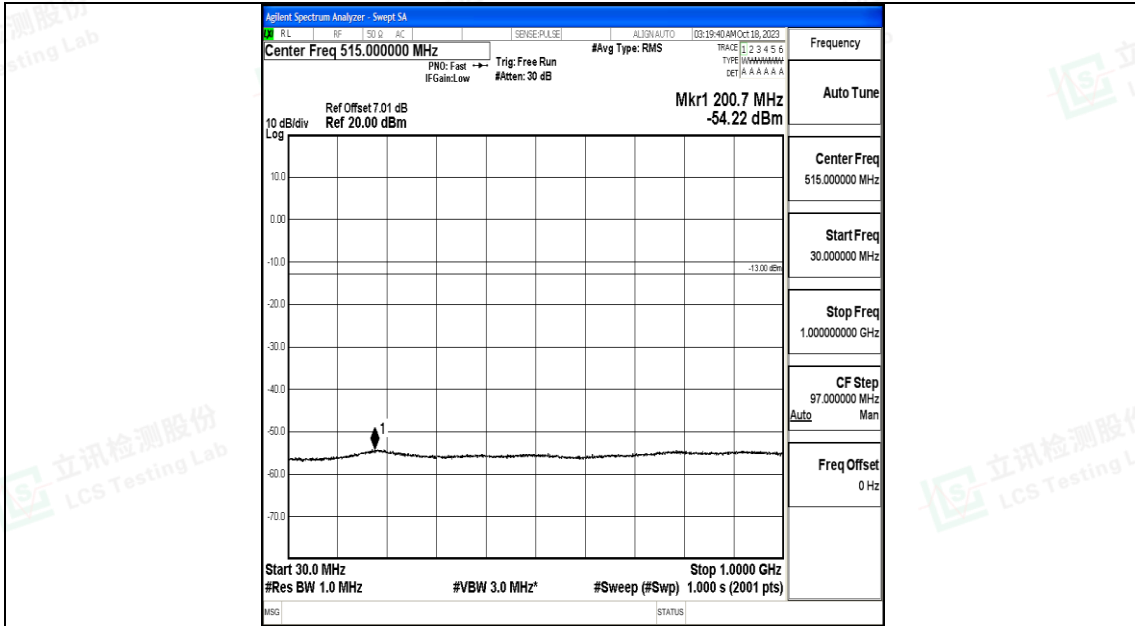

Band66_10MHz_QPSK_132322_1RB#0_1000~3000_1000~3000

Band66_10MHz_QPSK_132322_1RB#0_3000~20000_3000~20000

Band66_10MHz_16QAM_132322_1RB#0_0.009~0.15_0.009~0.15

Band66_10MHz_16QAM_132322_1RB#0_0.15~30_0.15~30