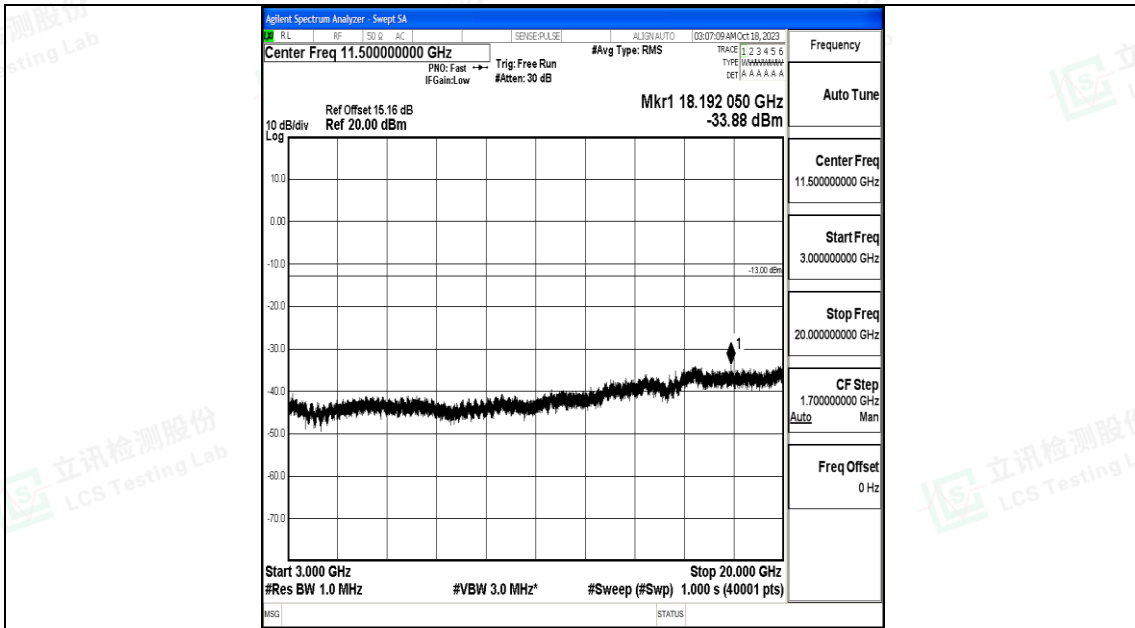

Band66_3MHz_16QAM_132657_1RB#0_0.009~0.15_0.009~0.15

Band66_3MHz_16QAM_132657_1RB#0_0.15~30_0.15~30

Band66_3MHz_16QAM_132657_1RB#0_30~1000_30~1000

Band66_3MHz_16QAM_132657_1RB#0_1000~3000_1000~3000

Band66_3MHz_16QAM_132657_1RB#0_3000~20000_3000~20000