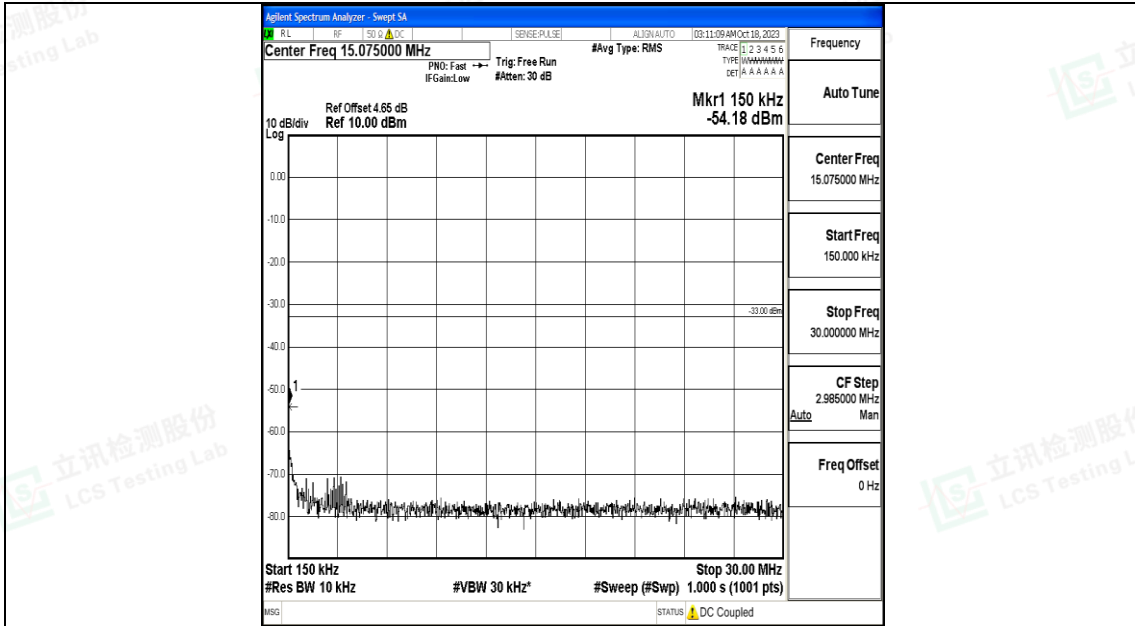

Band66_5MHz_QPSK_131997_1RB#0_0.009~0.15_0.009~0.15

Band66_5MHz_QPSK_131997_1RB#0_0.15~30_0.15~30

Band66_5MHz_QPSK_131997_1RB#0_30~1000_30~1000

Band66_5MHz_QPSK_131997_1RB#0_1000~3000_1000~3000

Band66_5MHz_QPSK_131997_1RB#0_3000~20000_3000~20000