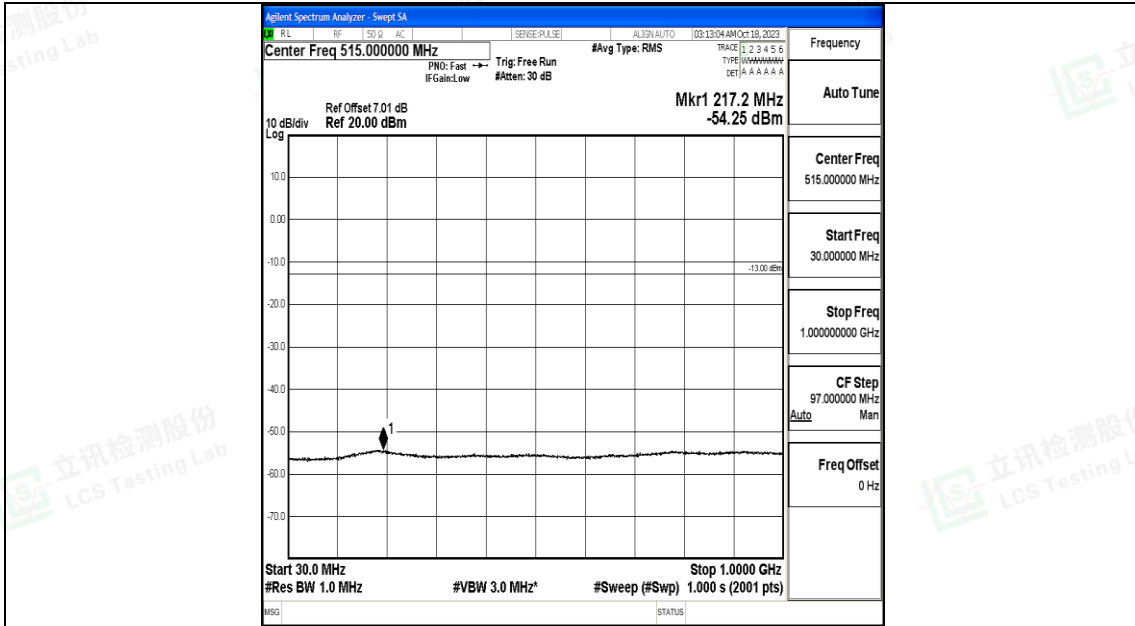

Band66_5MHz_16QAM_132322_1RB#0_0.15~30_0.15~30

Band66_5MHz_16QAM_132322_1RB#0_30~1000_30~1000