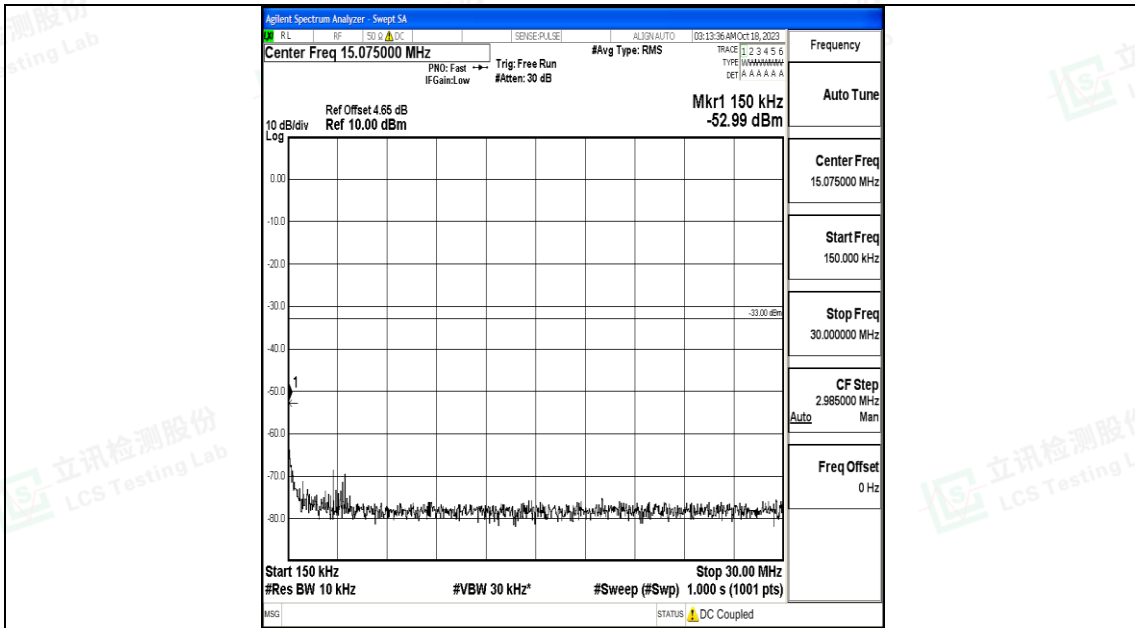

Band66_5MHz_16QAM_132322_1RB#0_0.15~30_0.15~30

Band66_5MHz_16QAM_132322_1RB#0_30~1000_30~1000

Band66_5MHz_16QAM_132322_1RB#0_1000~3000_1000~3000

Band66_5MHz_16QAM_132322_1RB#0_3000~20000_3000~20000

Band66_5MHz_QPSK_132647_1RB#0_0.009~0.15_0.009~0.15