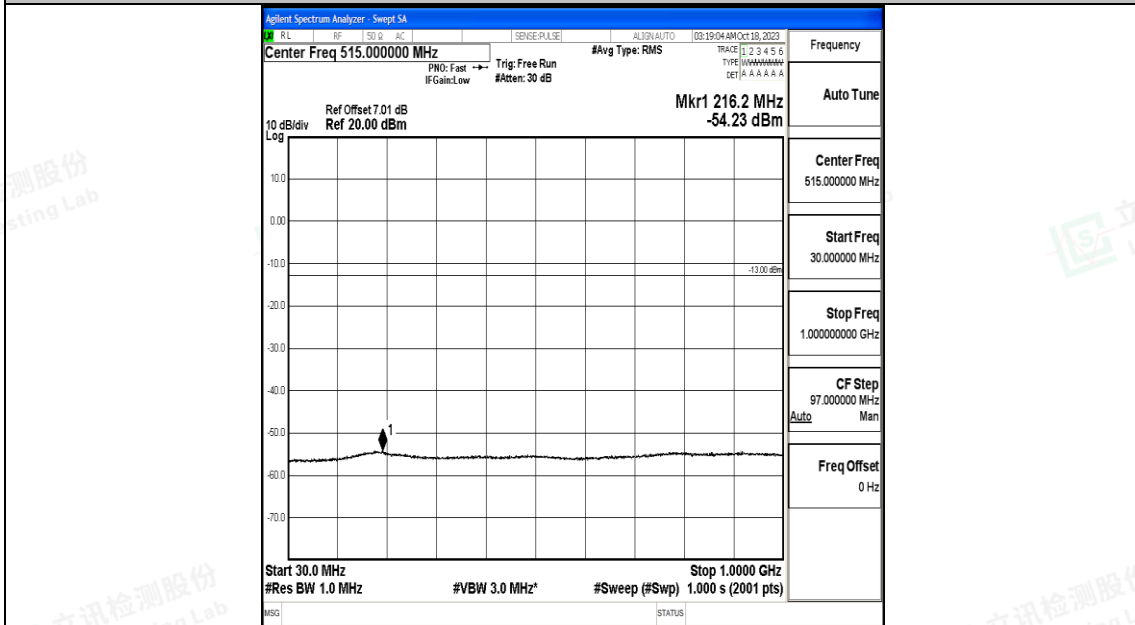

Band66_10MHz_16QAM_132022_1RB#0_0.15~30_0.15~30

Band66_10MHz_16QAM_132022_1RB#0_30~1000_30~1000

Band66_10MHz_16QAM_132022_1RB#0_1000~3000_1000~3000

Band66_10MHz_QPSK_132322_1RB#0_0.15~30_0.15~30

Band66_10MHz_QPSK_132322_1RB#0_30~1000_30~1000