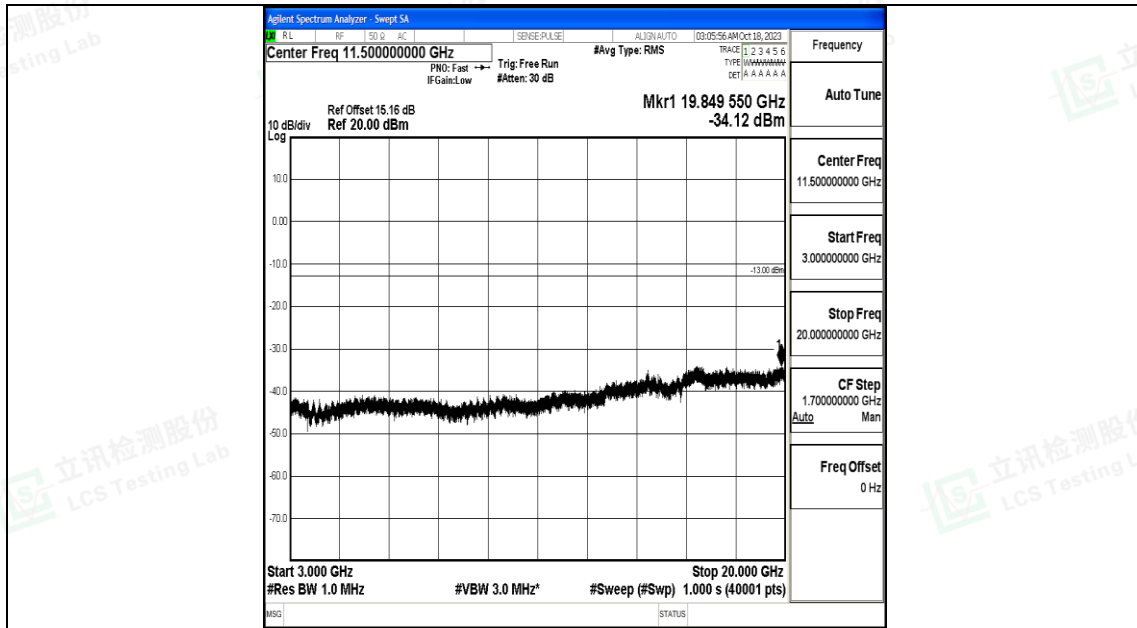

Band66_3MHz_16QAM_132322_1RB#0_0.009~0.15_0.009~0.15

Band66_3MHz_16QAM_132322_1RB#0_0.15~30_0.15~30

Band66_3MHz_16QAM_132322_1RB#0_30~1000_30~1000

Band66_3MHz_16QAM_132322_1RB#0_1000~3000_1000~3000

Band66_3MHz_16QAM_132322_1RB#0_3000~20000_3000~20000