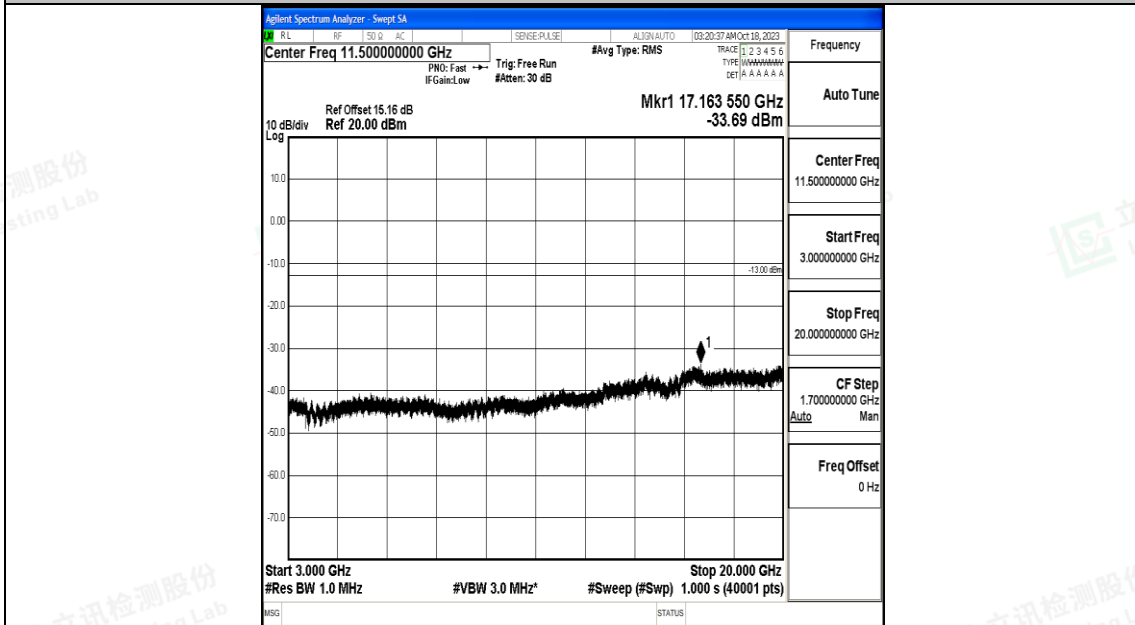

Band66_10MHz_QPSK_132622_1RB#0_0.15~30_0.15~30

Band66_10MHz_QPSK_132622_1RB#0_30~1000_30~1000

Band66_10MHz_QPSK_132622_1RB#0_1000~3000_1000~3000

Band66_10MHz_QPSK_132622_1RB#0_3000~20000_3000~20000

Band66_10MHz_16QAM_132622_1RB#0_0.009~0.15_0.009~0.15