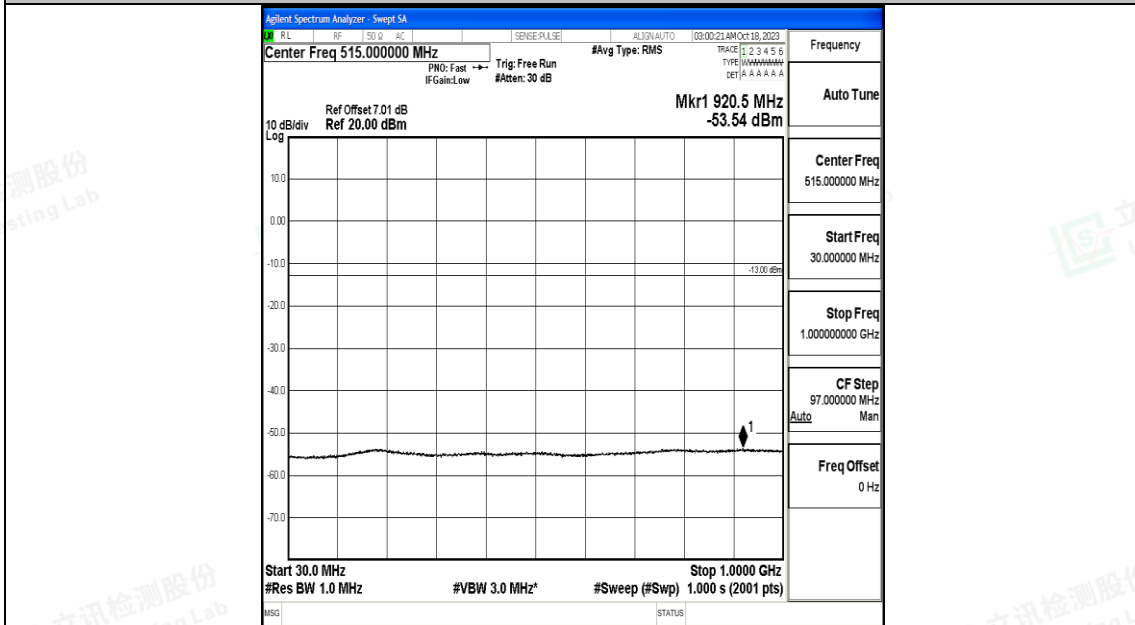

Band66_1.4MHz_16QAM_132665_1RB#0_0.15~30_0.15~30

Band66_1.4MHz_16QAM_132665_1RB#0_30~1000_30~1000