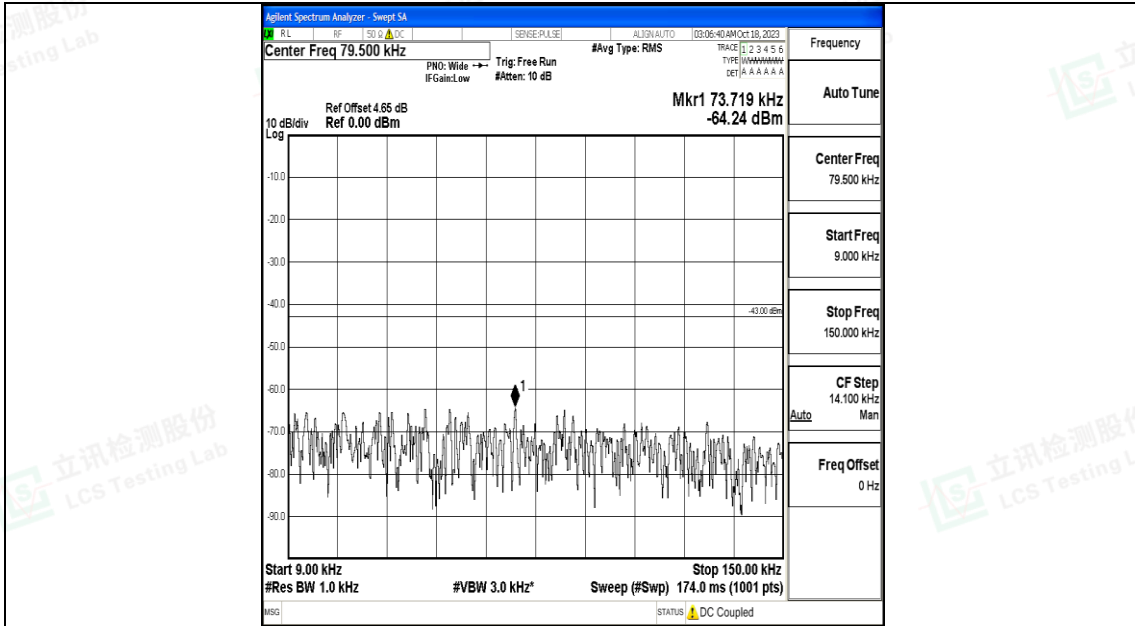

Band66_3MHz_QPSK_132657_1RB#0_0.009~0.15_0.009~0.15

Band66_3MHz_QPSK_132657_1RB#0_0.15~30_0.15~30

Band66_3MHz_QPSK_132657_1RB#0_30~1000_30~1000

Band66_3MHz_QPSK_132657_1RB#0_1000~3000_1000~3000

Band66_3MHz_QPSK_132657_1RB#0_3000~20000_3000~20000