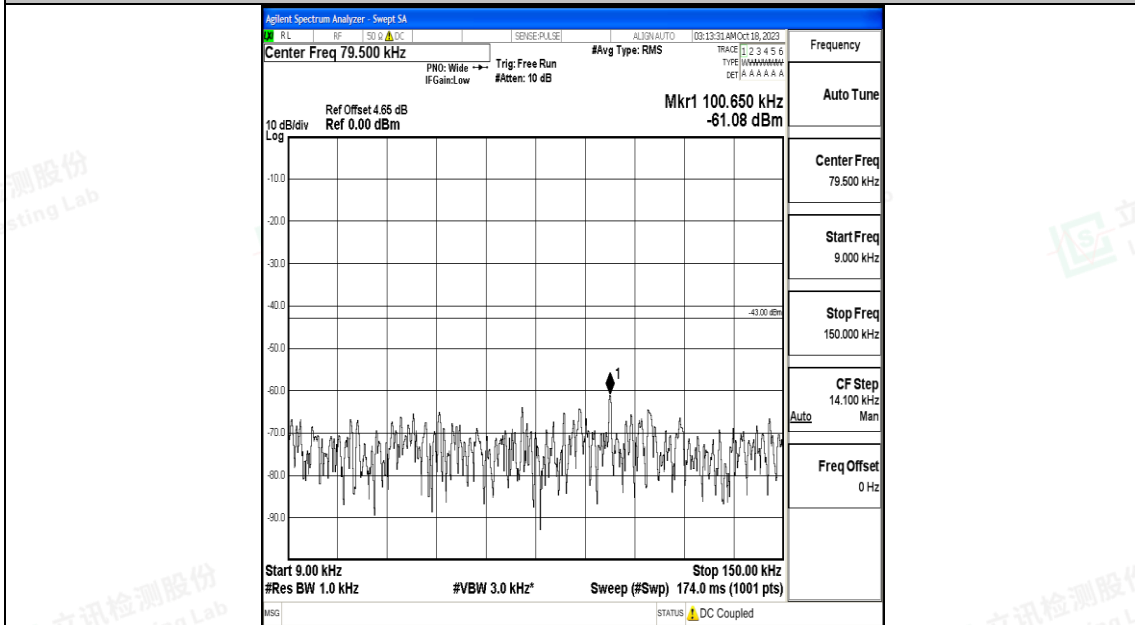

Band66_5MHz_16QAM_132322_1RB#0_0.15~30_0.15~30

Band66_5MHz_16QAM_132322_1RB#0_30~1000_30~1000

Band66_5MHz_16QAM_132322_1RB#0_1000~3000_1000~3000

Band66_5MHz_16QAM_132322_1RB#0_3000~20000_3000~20000

Band66_5MHz_QPSK_132647_1RB#0_0.009~0.15_0.009~0.15