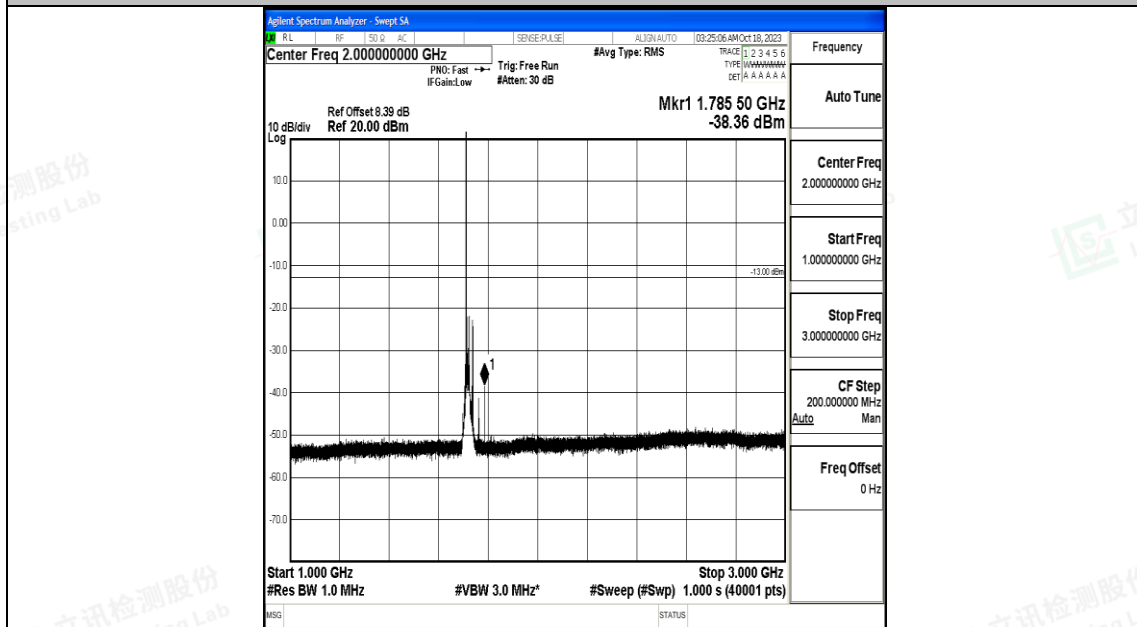

Band66_15MHz_16QAM_132047_1RB#0_30~1000_30~1000

Band66_15MHz_16QAM_132047_1RB#0_1000~3000_1000~3000