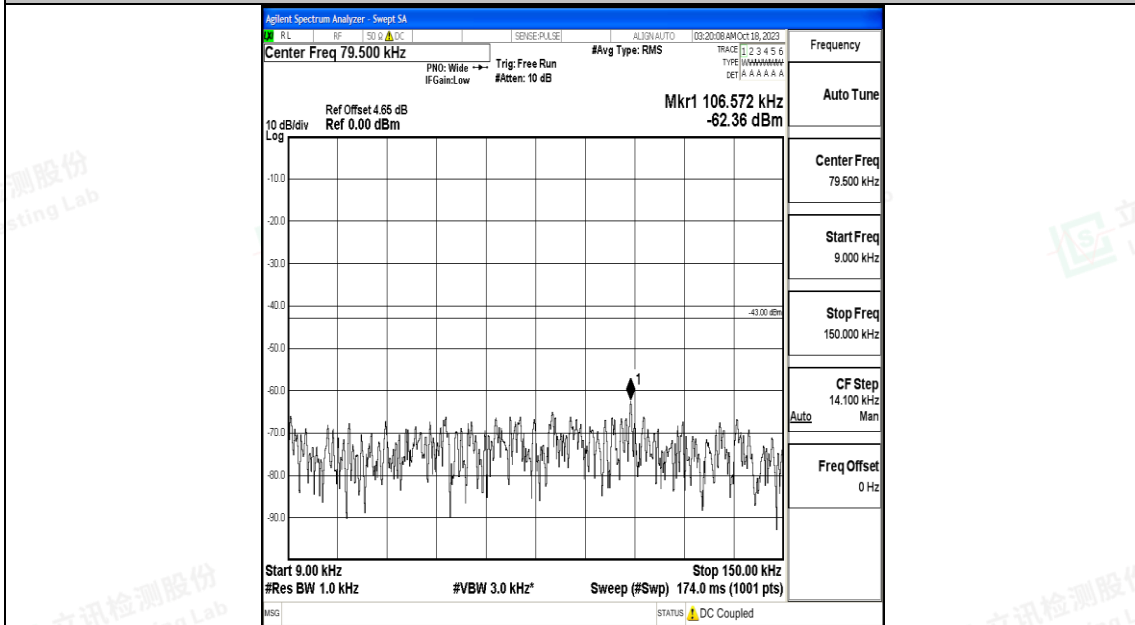

Band66_10MHz_16QAM_132322_1RB#0_30~1000_30~1000

Band66_10MHz_16QAM_132322_1RB#0_1000~3000_1000~3000

Band66_10MHz_16QAM_132322_1RB#0_3000~20000_3000~20000

Band66_10MHz_QPSK_132622_1RB#0_0.009~0.15_0.009~0.15