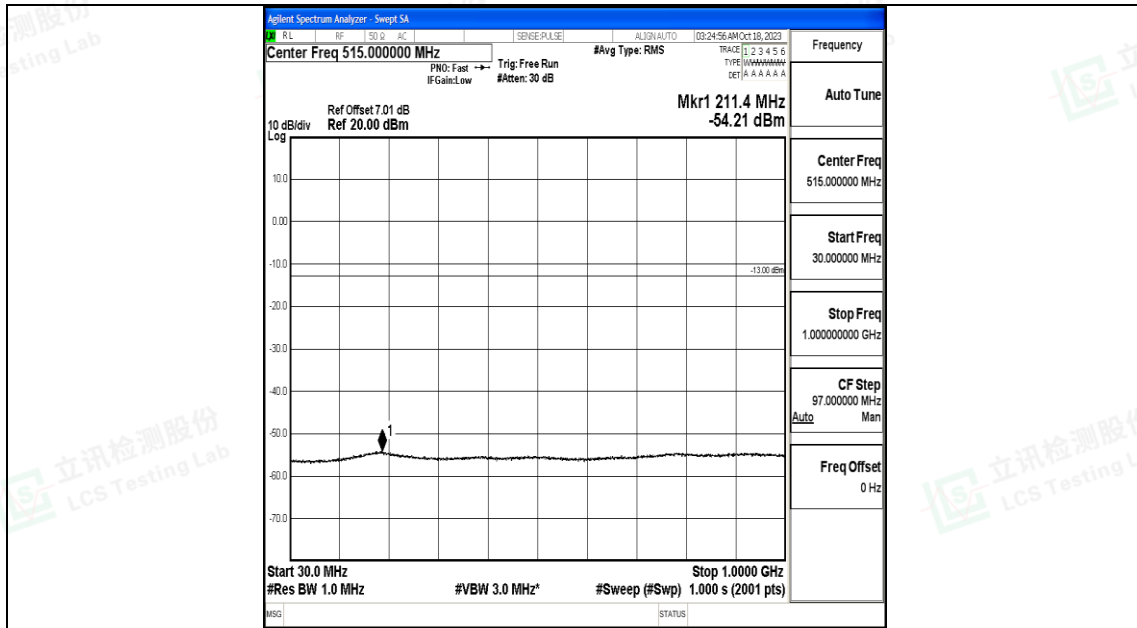

Band66_15MHz_16QAM_132047_1RB#0_0.15~30_0.15~30

Band66_15MHz_16QAM_132047_1RB#0_30~1000_30~1000