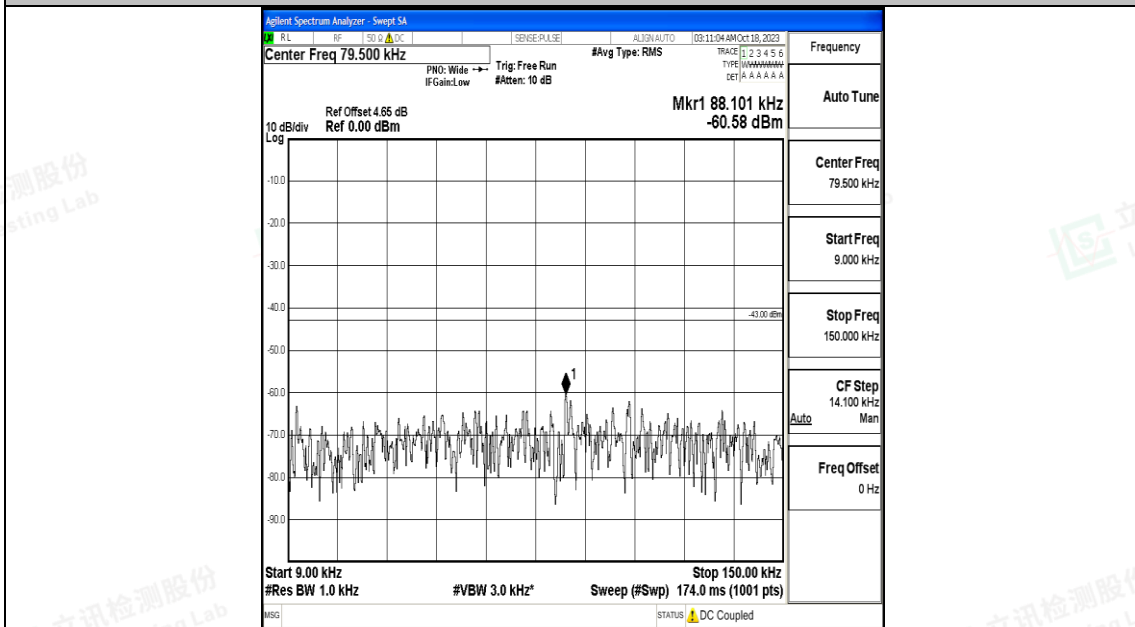

Band66_3MHz_16QAM_132657_1RB#0_0.009~0.15_0.009~0.15

Band66_3MHz_16QAM_132657_1RB#0_0.15~30_0.15~30

Band66_3MHz_16QAM_132657_1RB#0_30~1000_30~1000

Band66_3MHz_16QAM_132657_1RB#0_1000~3000_1000~3000

Band66_3MHz_16QAM_132657_1RB#0_3000~20000_3000~20000