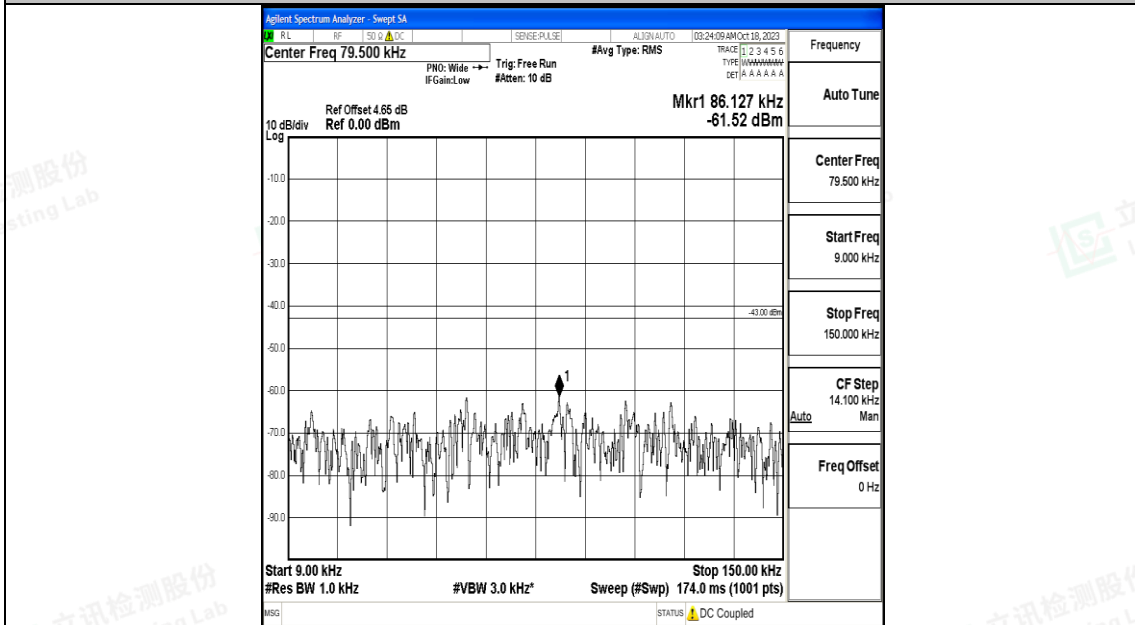

Band66_10MHz_16QAM_132622_1RB#0_0.15~30_0.15~30

Band66_10MHz_16QAM_132622_1RB#0_30~1000_30~1000

Band66_10MHz_16QAM_132622_1RB#0_1000~3000_1000~3000

Band66_10MHz_16QAM_132622_1RB#0_3000~20000_3000~20000

Band66_15MHz_QPSK_132047_1RB#0_0.009~0.15_0.009~0.15