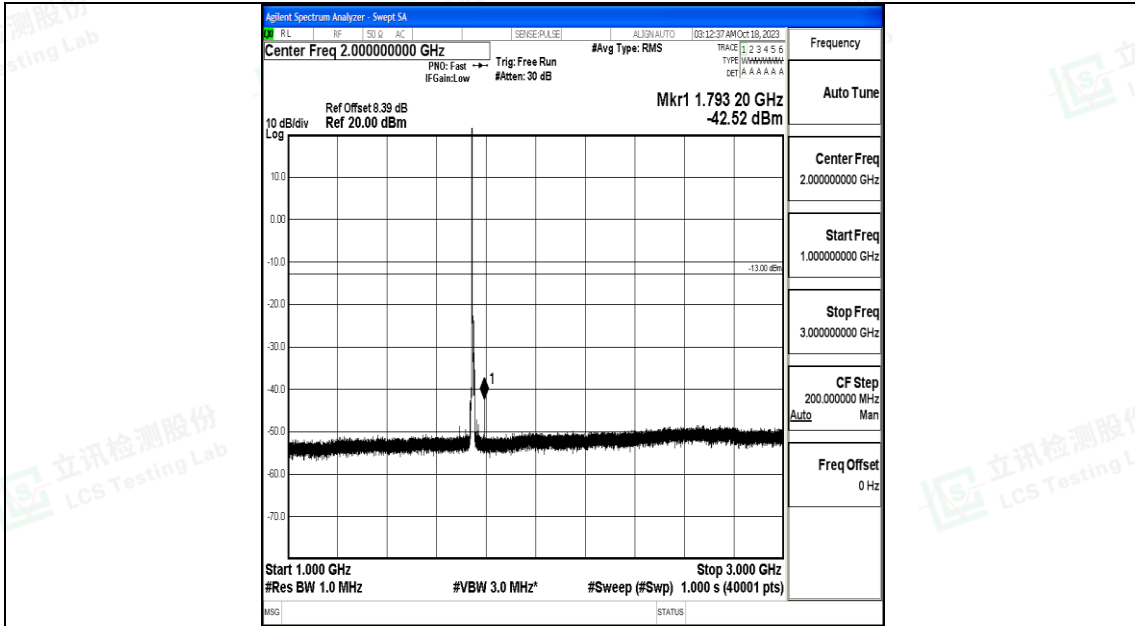

Band66_5MHz_QPSK_132322_1RB#0_30~1000_30~1000

Band66_5MHz_QPSK_132322_1RB#0_1000~3000_1000~3000