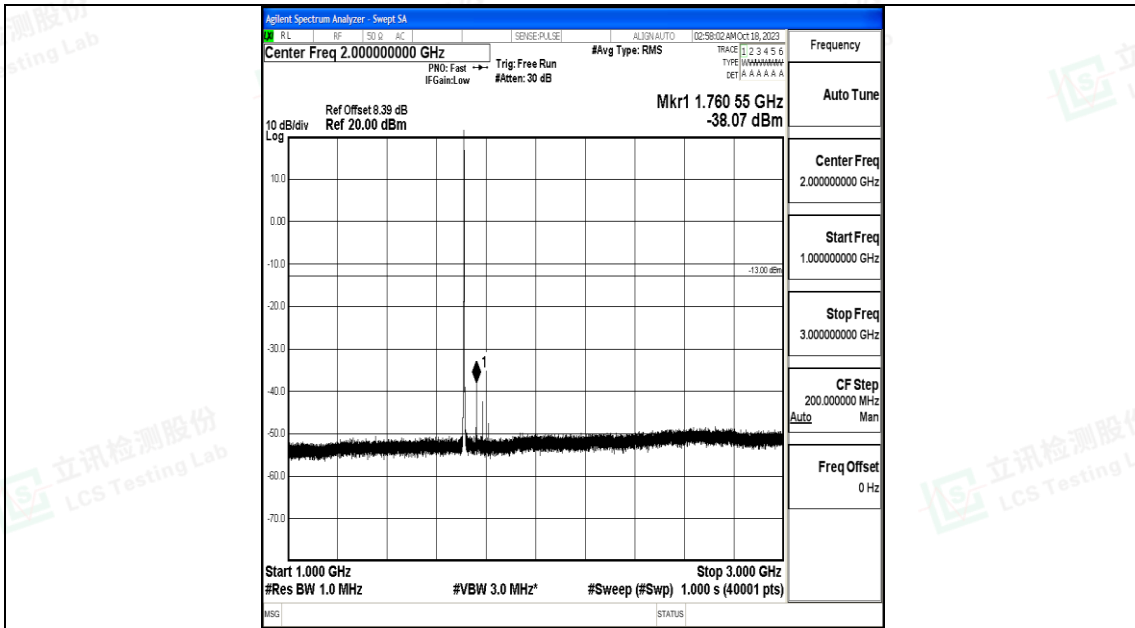

Band66_1.4MHz_QPSK_131979_1RB#0_30~1000_30~1000

Band66_1.4MHz_QPSK_131979_1RB#0_1000~3000_1000~3000

Band66_1.4MHz_16QAM_131979_1RB#0_0.15~30_0.15~30

Band66_1.4MHz_16QAM_131979_1RB#0_30~1000_30~1000

Band66_1.4MHz_16QAM_131979_1RB#0_1000~3000_1000~3000