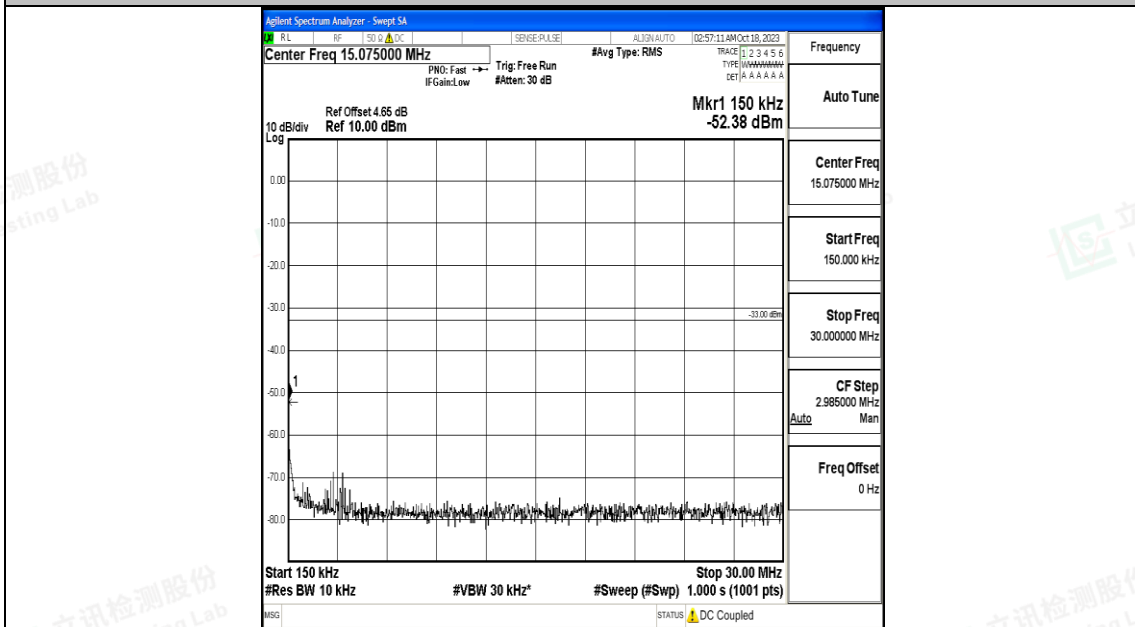

Band66_3MHz_16QAM_131987_1RB#0_3000~20000_3000~20000

Band66_3MHz_QPSK_132322_1RB#0_0.009~0.15_0.009~0.15

Band66_1.4MHz_QPSK_131979_1RB#0_0.009~0.15_0.009~0.15

Band66_1.4MHz_QPSK_131979_1RB#0_0.15~30_0.15~30