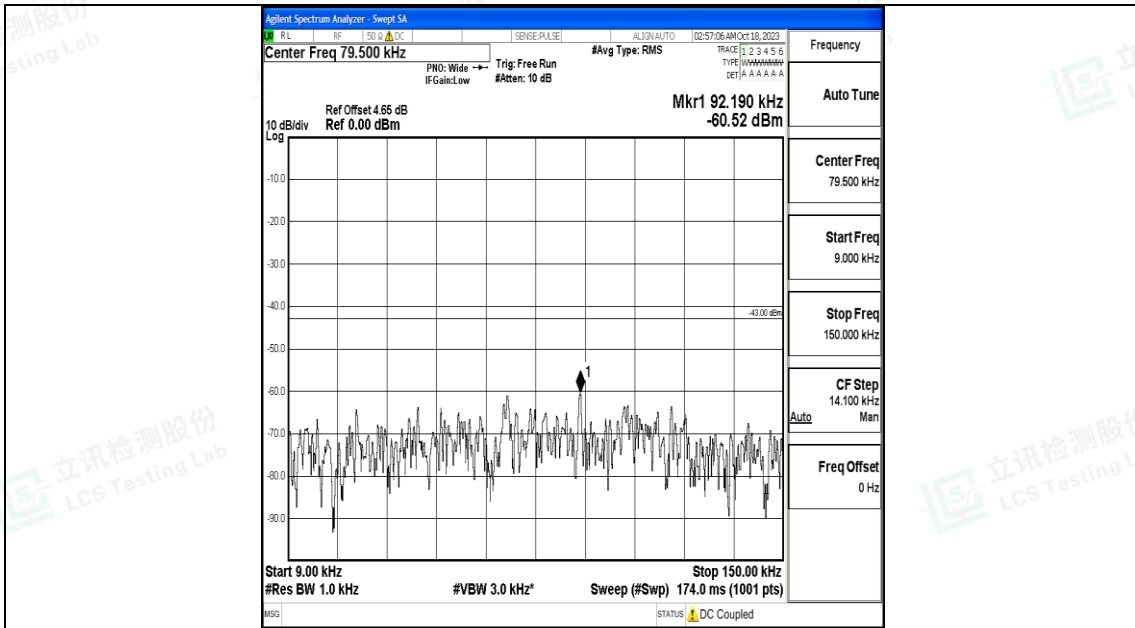

Band66_1.4MHz_QPSK_131979_1RB#0_0.009~0.15_0.009~0.15