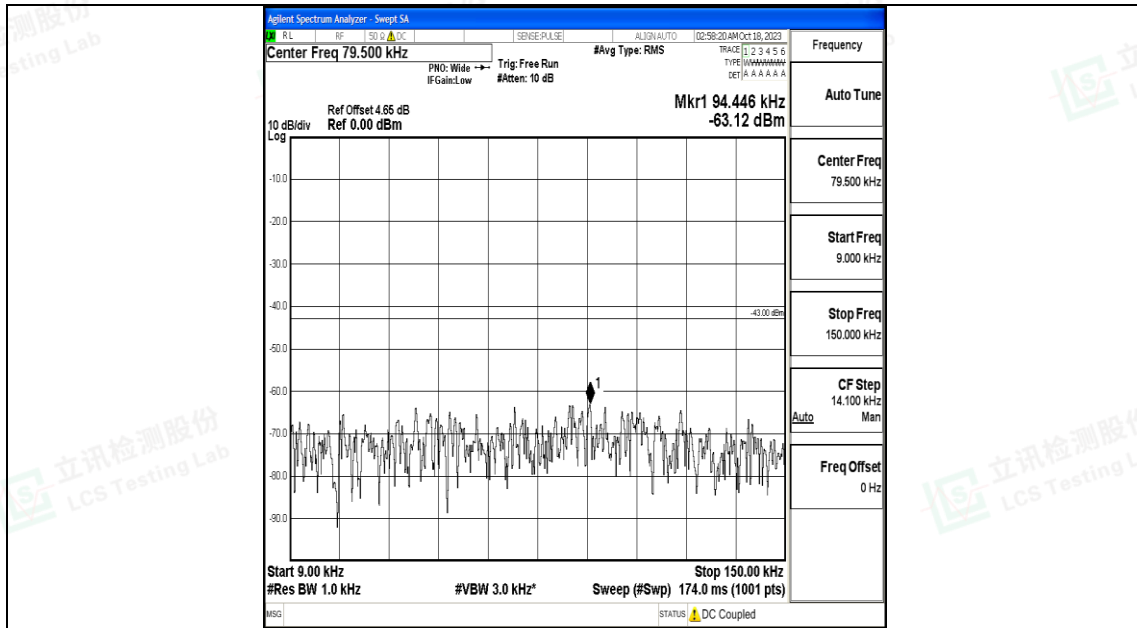

Band66_1.4MHz_QPSK_132322_1RB#0_0.009~0.15_0.009~0.15