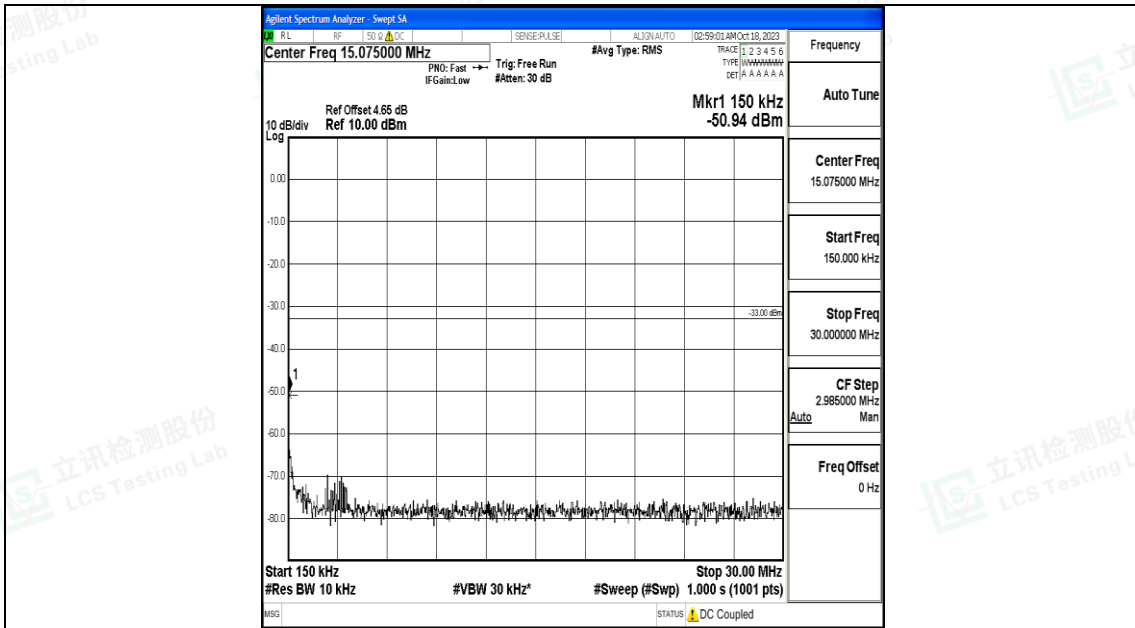

Band66_1.4MHz_QPSK_132322_1RB#0_1000~3000_1000~3000

Band66_1.4MHz_QPSK_132322_1RB#0_3000~20000_3000~20000

Band66_1.4MHz_16QAM_132322_1RB#0_0.009~0.15_0.009~0.15

Band66_1.4MHz_16QAM_132322_1RB#0_0.15~30_0.15~30