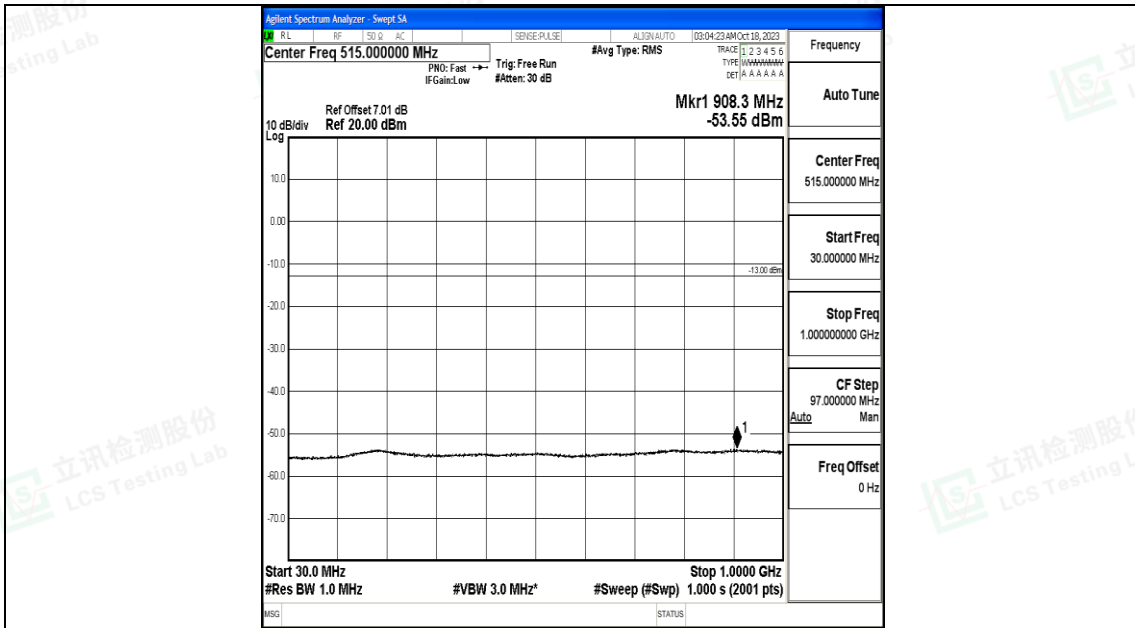

Test Graphs

Band66_3MHz_16QAM_131987_1RB#0_0.009~0.15_0.009~0.15

Band66_3MHz_16QAM_131987_1RB#0_0.15~30_0.15~30

Band66_3MHz_16QAM_131987_1RB#0_30~1000_30~1000

Band66_3MHz_16QAM_131987_1RB#0_1000~3000_1000~3000