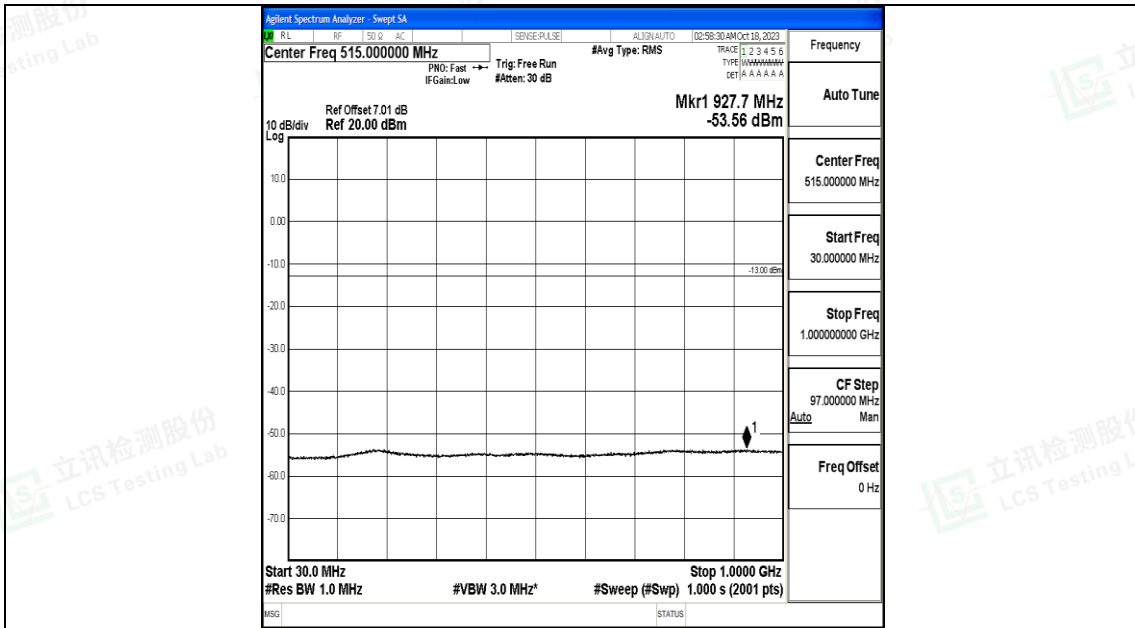

Band66_1.4MHz_16QAM_131979_1RB#0_3000~20000_3000~20000

Band66_1.4MHz_QPSK_132322_1RB#0_0.009~0.15_0.009~0.15

Band66_1.4MHz_QPSK_132322_1RB#0_0.15~30_0.15~30

Band66_1.4MHz_QPSK_132322_1RB#0_30~1000_30~1000