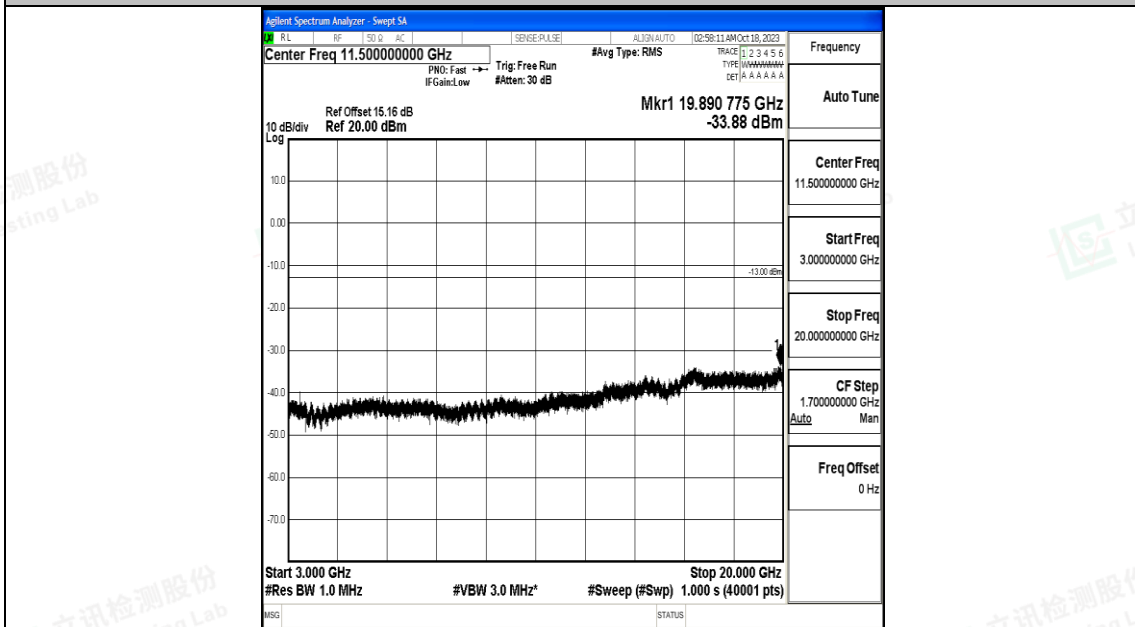

Band66_1.4MHz_QPSK_131979_1RB#0_30~1000_30~1000

Band66_1.4MHz_QPSK_131979_1RB#0_1000~3000_1000~3000

Band66_1.4MHz_16QAM_131979_1RB#0_0.15~30_0.15~30

Band66_1.4MHz_16QAM_131979_1RB#0_30~1000_30~1000

Band66_1.4MHz_16QAM_131979_1RB#0_1000~3000_1000~3000