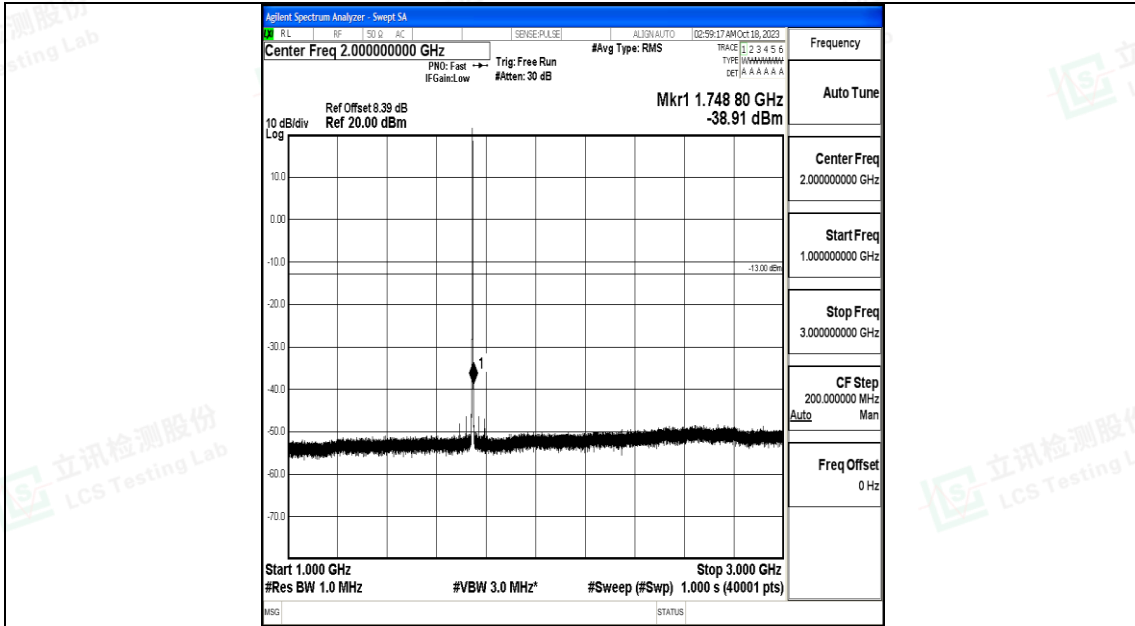

Band66_1.4MHz_16QAM_132322_1RB#0_1000~3000_1000~3000