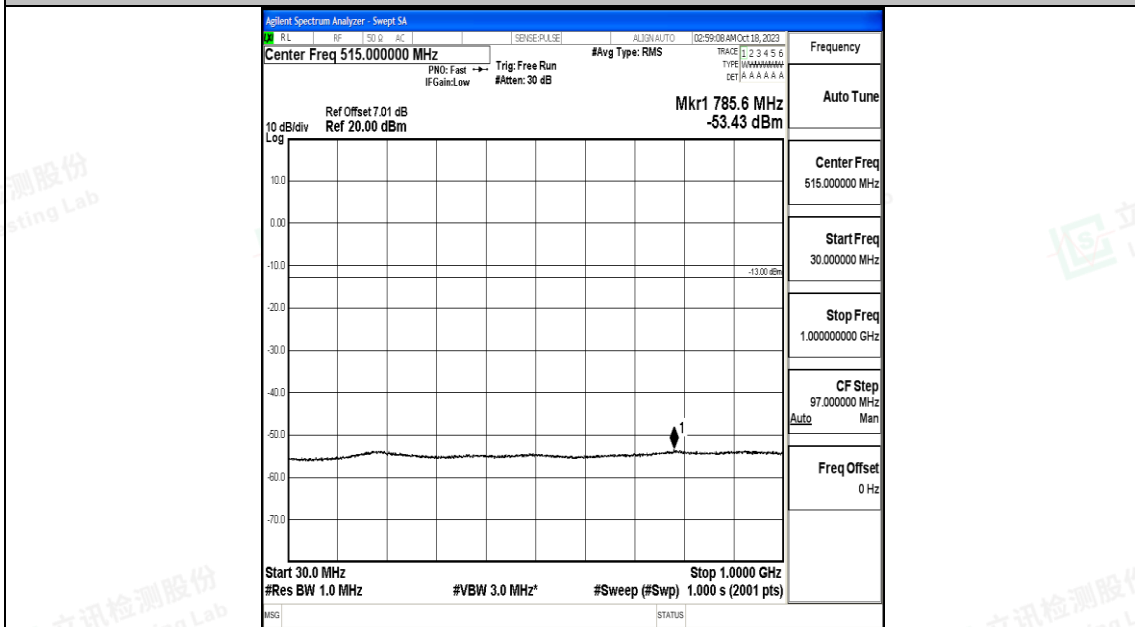

Band66_1.4MHz_QPSK_132322_1RB#0_1000~3000_1000~3000

Band66_1.4MHz_QPSK_132322_1RB#0_3000~20000_3000~20000

Band66_1.4MHz_16QAM_132322_1RB#0_0.009~0.15_0.009~0.15

Band66_1.4MHz_16QAM_132322_1RB#0_0.15~30_0.15~30