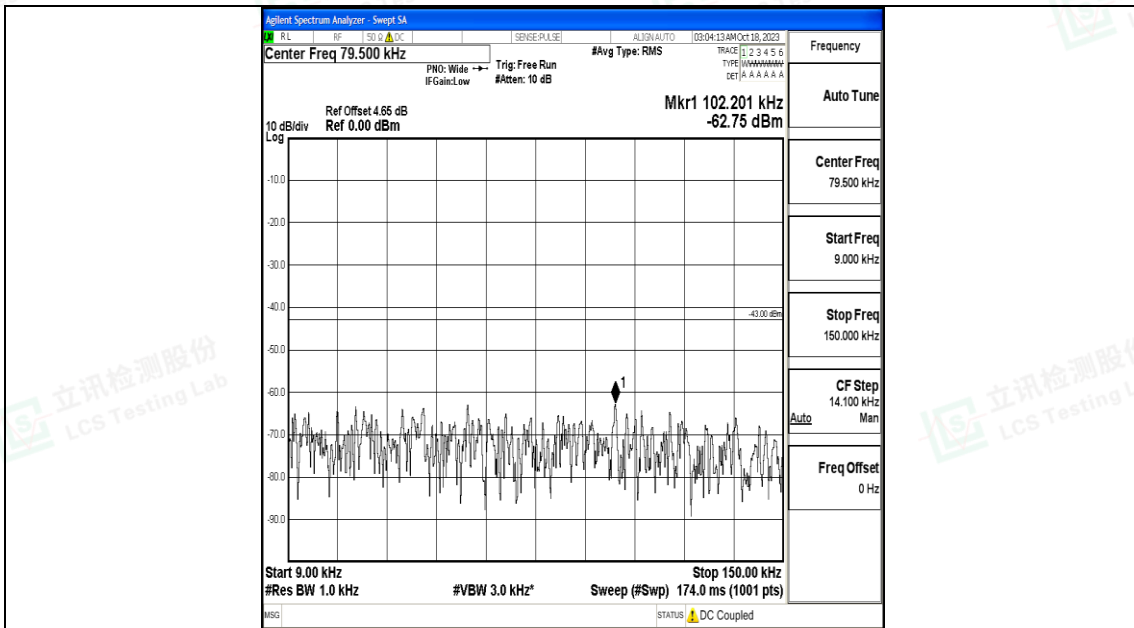

Test Graphs

Band66_3MHz_16QAM_131987_1RB#0_0.009~0.15_0.009~0.15