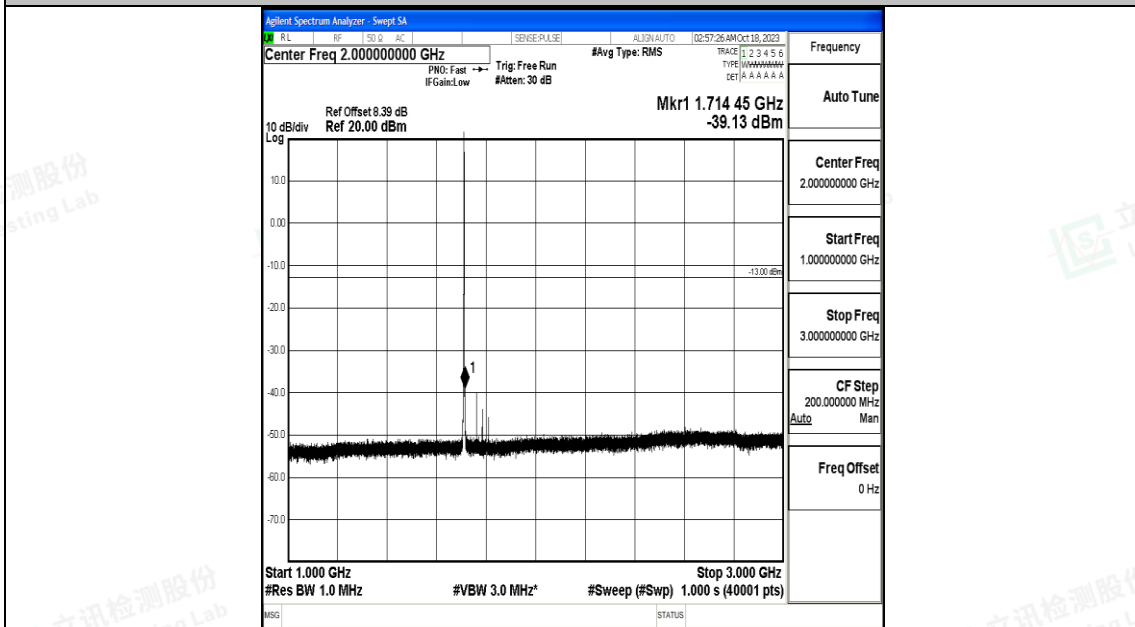

Band66_1.4MHz_QPSK_131979_1RB#0_1000~3000_1000~3000