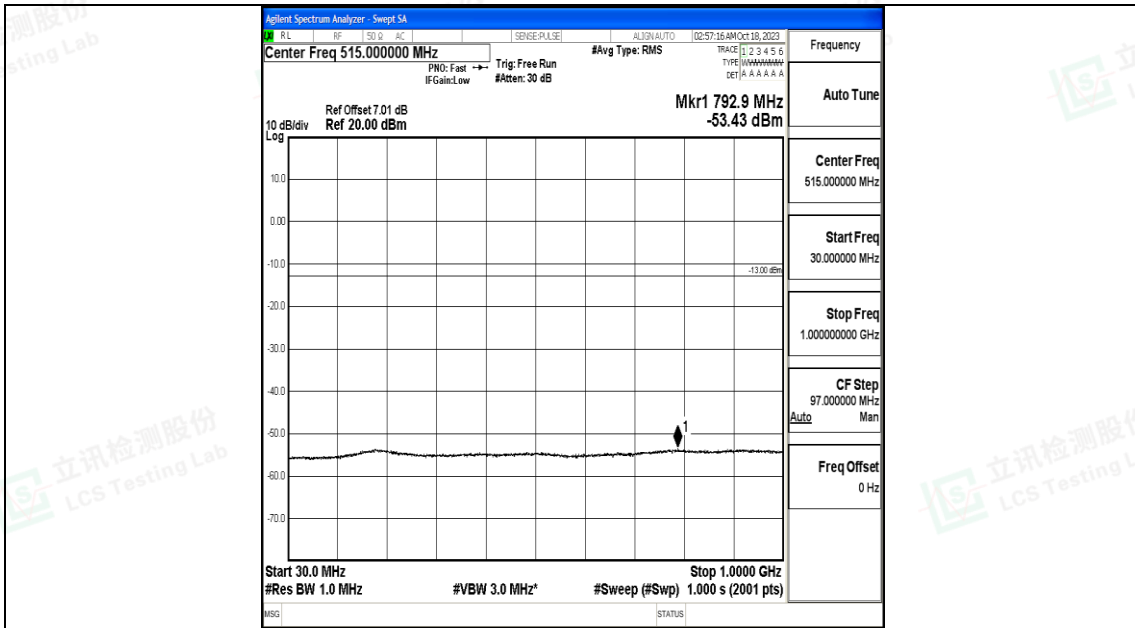

Band66_3MHz_16QAM_131987_1RB#0_3000~20000_3000~20000

Band66_3MHz_QPSK_132322_1RB#0_0.009~0.15_0.009~0.15

Band66_1.4MHz_QPSK_131979_1RB#0_0.009~0.15_0.009~0.15

Band66_1.4MHz_QPSK_131979_1RB#0_0.15~30_0.15~30