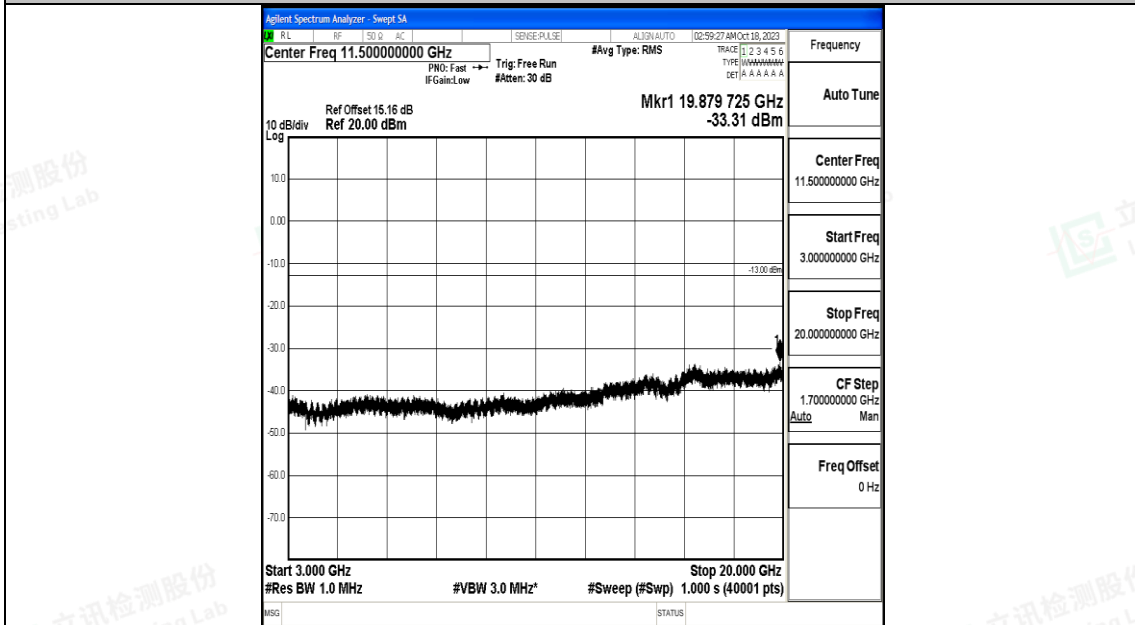

Band66_1.4MHz_16QAM_132322_1RB#0_3000~20000_3000~20000