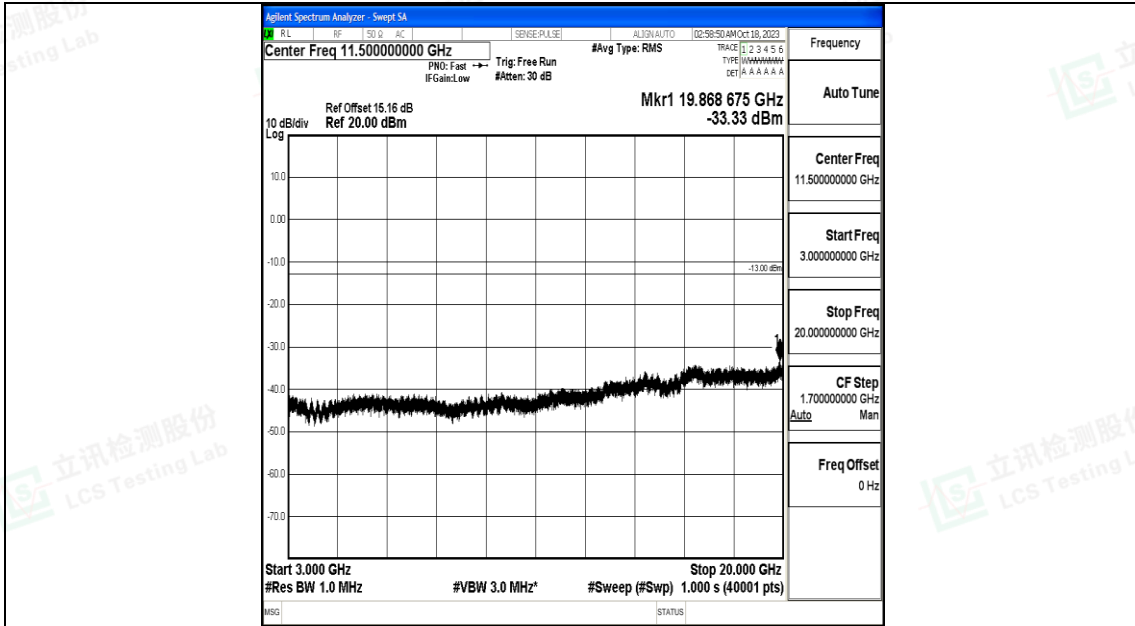

Band66_1.4MHz_QPSK_132322_1RB#0_3000~20000_3000~20000