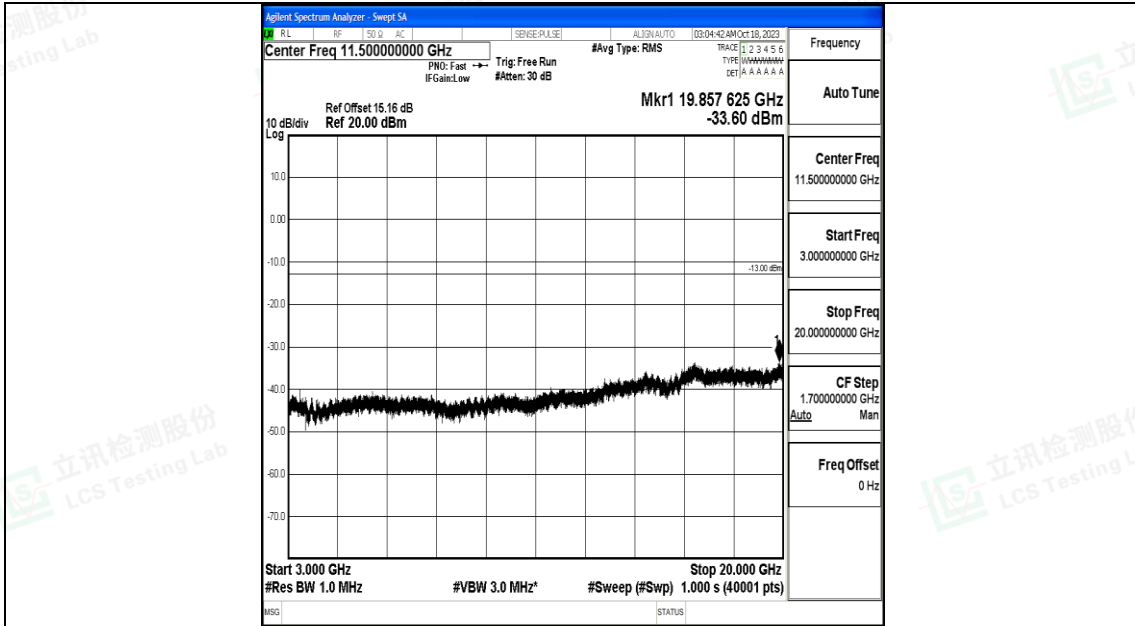

Test Graphs

Band66_3MHz_16QAM_131987_1RB#0_0.009~0.15_0.009~0.15

Band66_3MHz_16QAM_131987_1RB#0_0.15~30_0.15~30

Band66_3MHz_16QAM_131987_1RB#0_30~1000_30~1000

Band66_3MHz_16QAM_131987_1RB#0_1000~3000_1000~3000