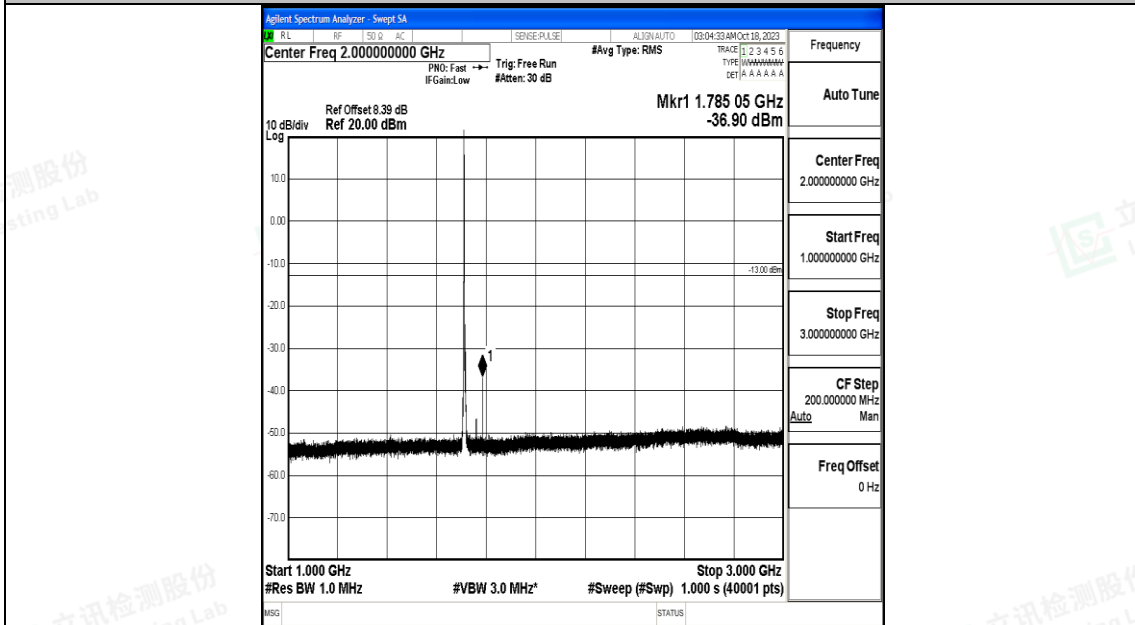

Test Graphs

Band66_3MHz_16QAM_131987_1RB#0_0.009~0.15_0.009~0.15

Band66_3MHz_16QAM_131987_1RB#0_0.15~30_0.15~30

Band66_3MHz_16QAM_131987_1RB#0_30~1000_30~1000

Band66_3MHz_16QAM_131987_1RB#0_1000~3000_1000~3000