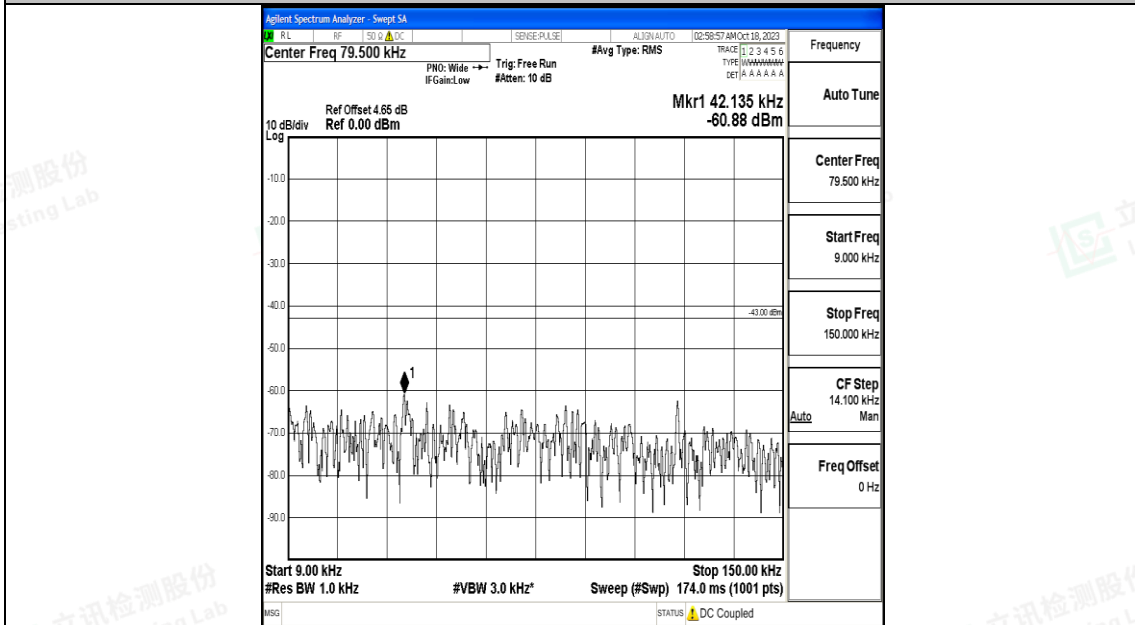

Band66_1.4MHz_16QAM_132322_1RB#0_0.009~0.15_0.009~0.15