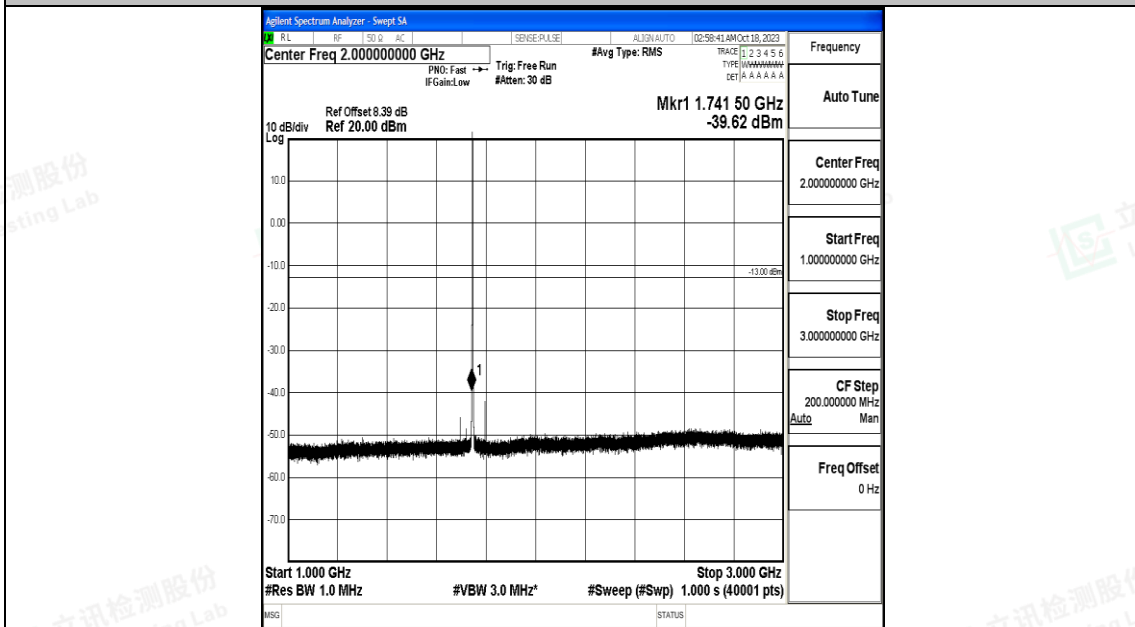

Band66_1.4MHz_16QAM_131979_1RB#0_3000~20000_3000~20000

Band66_1.4MHz_QPSK_132322_1RB#0_0.009~0.15_0.009~0.15

Band66_1.4MHz_QPSK_132322_1RB#0_0.15~30_0.15~30

Band66_1.4MHz_QPSK_132322_1RB#0_30~1000_30~1000