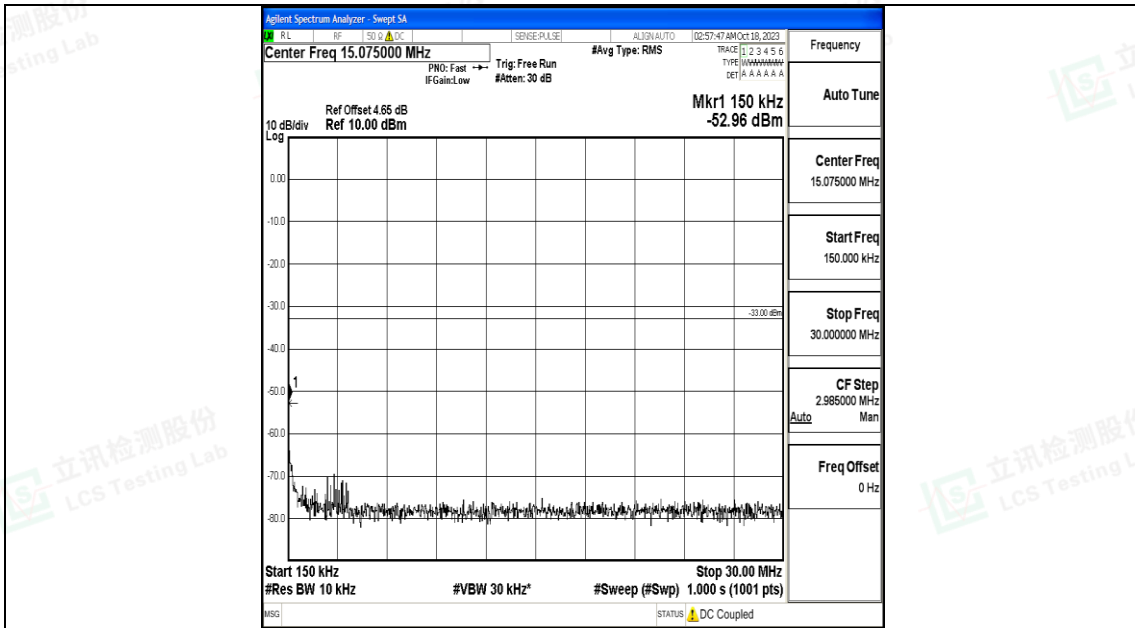

Band66_1.4MHz_16QAM_131979_1RB#0_0.15~30_0.15~30