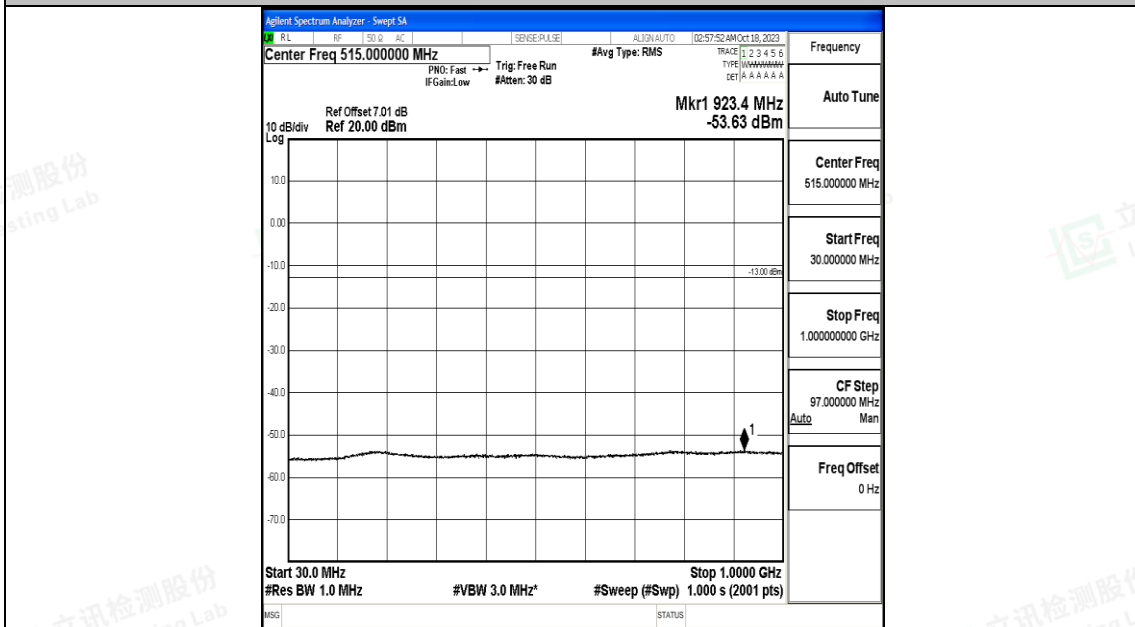

Band66_1.4MHz_QPSK_131979_1RB#0_30~1000_30~1000

Band66_1.4MHz_QPSK_131979_1RB#0_1000~3000_1000~3000

Band66_1.4MHz_16QAM_131979_1RB#0_0.15~30_0.15~30

Band66_1.4MHz_16QAM_131979_1RB#0_30~1000_30~1000

Band66_1.4MHz_16QAM_131979_1RB#0_1000~3000_1000~3000