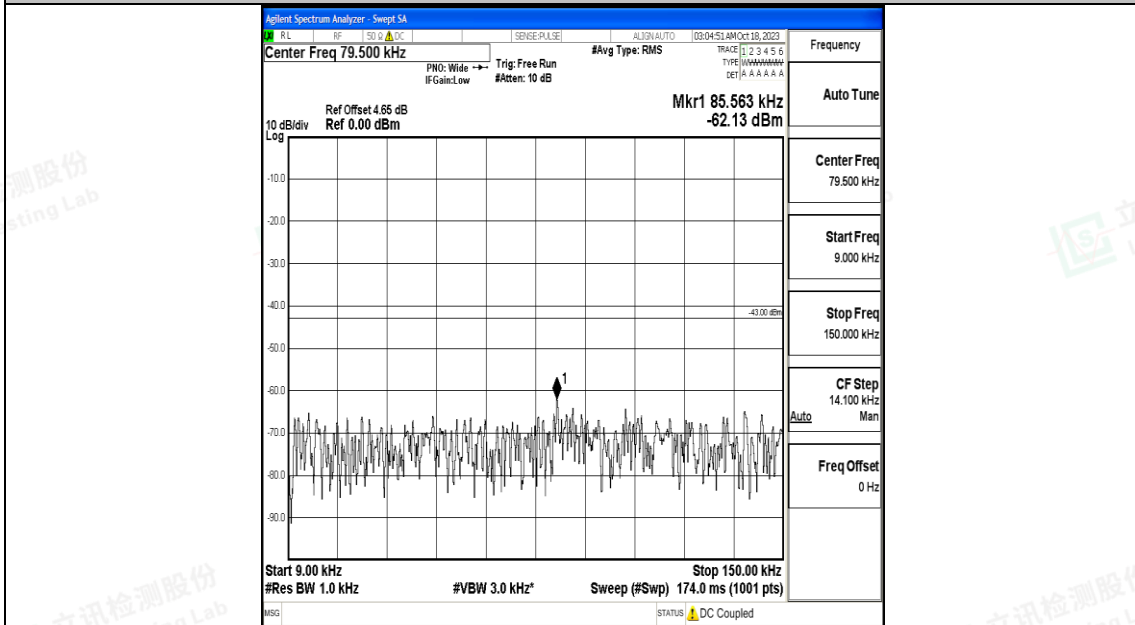

Band66_3MHz_QPSK_132322_1RB#0_0.009~0.15_0.009~0.15