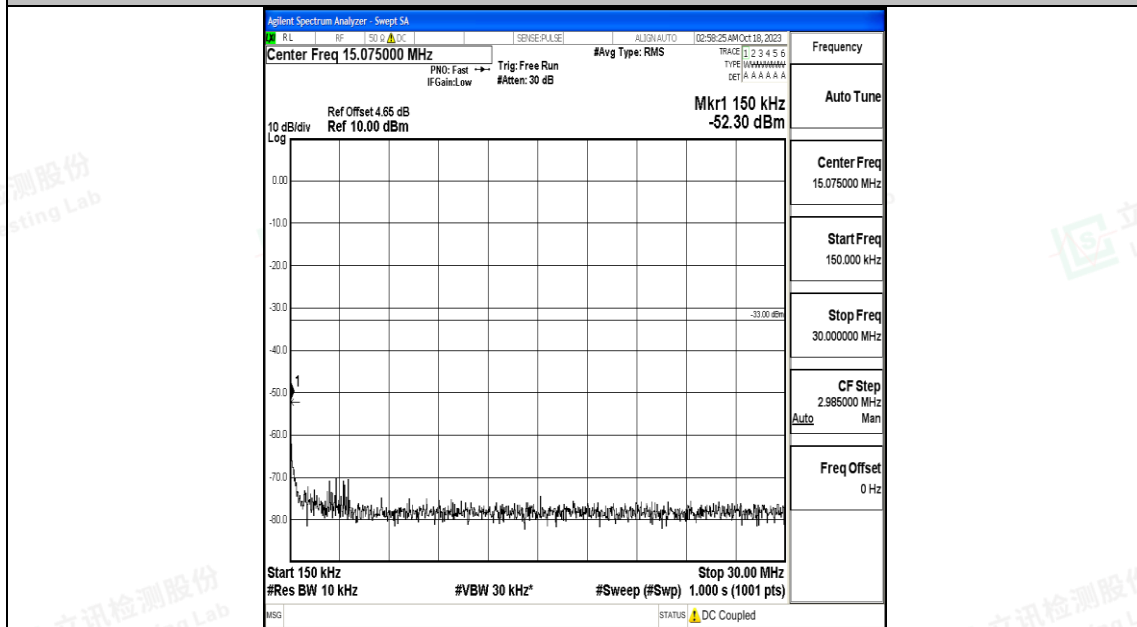

Band66_1.4MHz_QPSK_132322_1RB#0_0.15~30_0.15~30