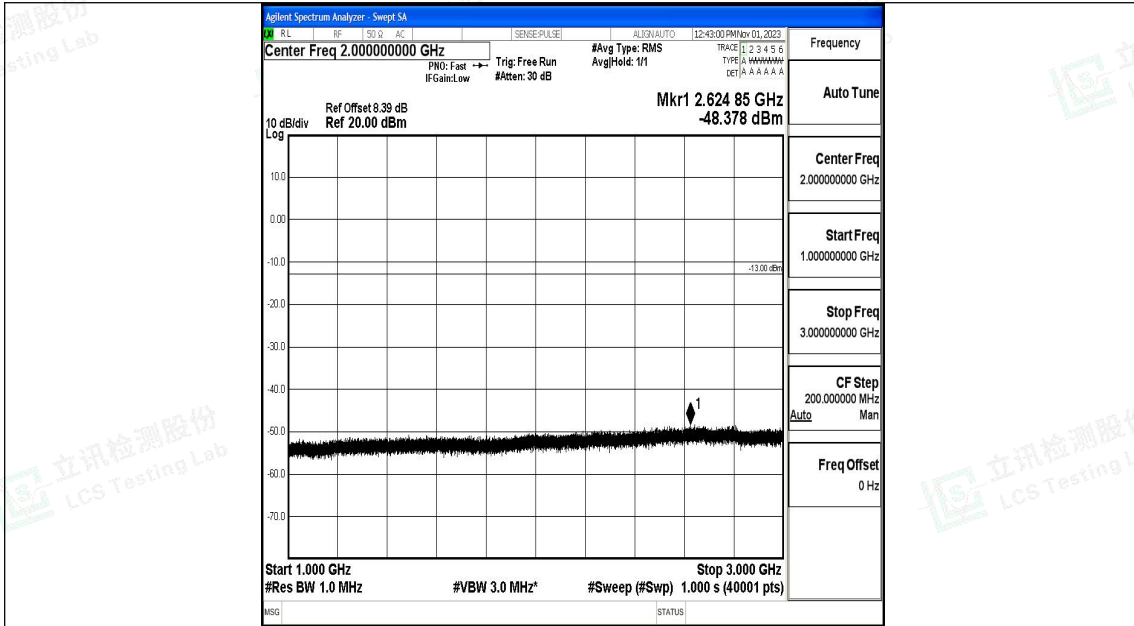

Band17_10MHz_QPSK_23800_1RB#0_3000~10000_3000~10000

Band17_10MHz_16QAM_23800_1RB#0_0.009~0.15_0.009~0.15

Band17_10MHz_16QAM_23800_1RB#0_0.15~30_0.15~30

Band17_10MHz_16QAM_23800_1RB#0_30~1000_30~1000

Band17_10MHz_16QAM_23800_1RB#0_1000~3000_1000~3000

Band17_10MHz_16QAM_23800_1RB#0_3000~10000_3000~10000