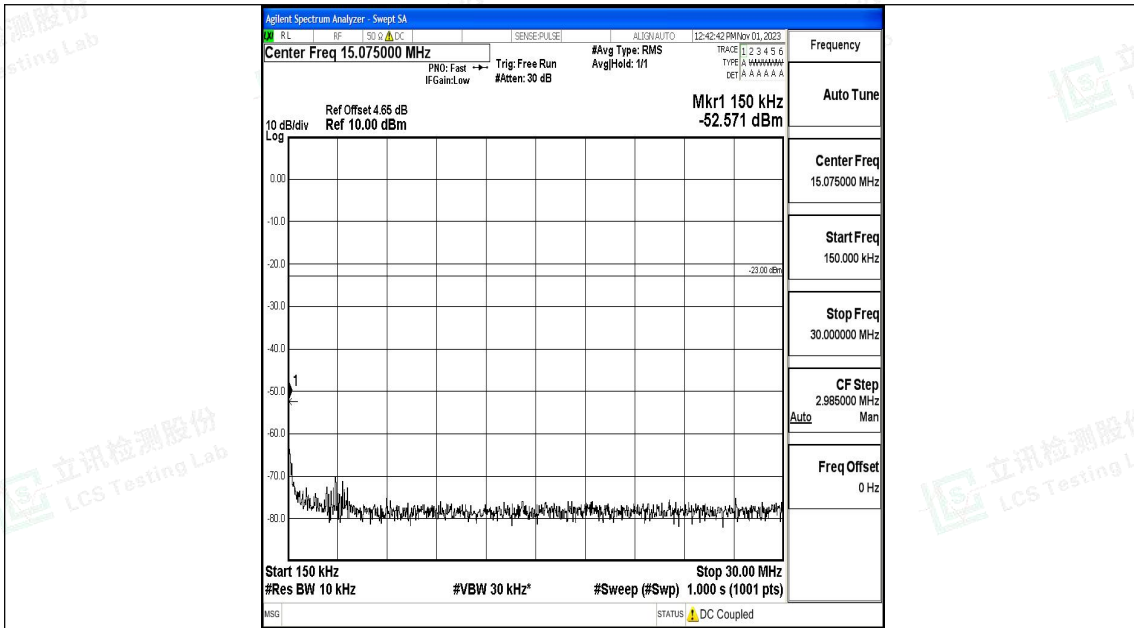

Band17_10MHz_QPSK_23800_1RB#0_3000~10000_3000~10000

Band17_10MHz_16QAM_23800_1RB#0_0.009~0.15_0.009~0.15

Band17_10MHz_16QAM_23800_1RB#0_0.15~30_0.15~30

Band17_10MHz_16QAM_23800_1RB#0_30~1000_30~1000

Band17_10MHz_16QAM_23800_1RB#0_1000~3000_1000~3000

Band17_10MHz_16QAM_23800_1RB#0_3000~10000_3000~10000