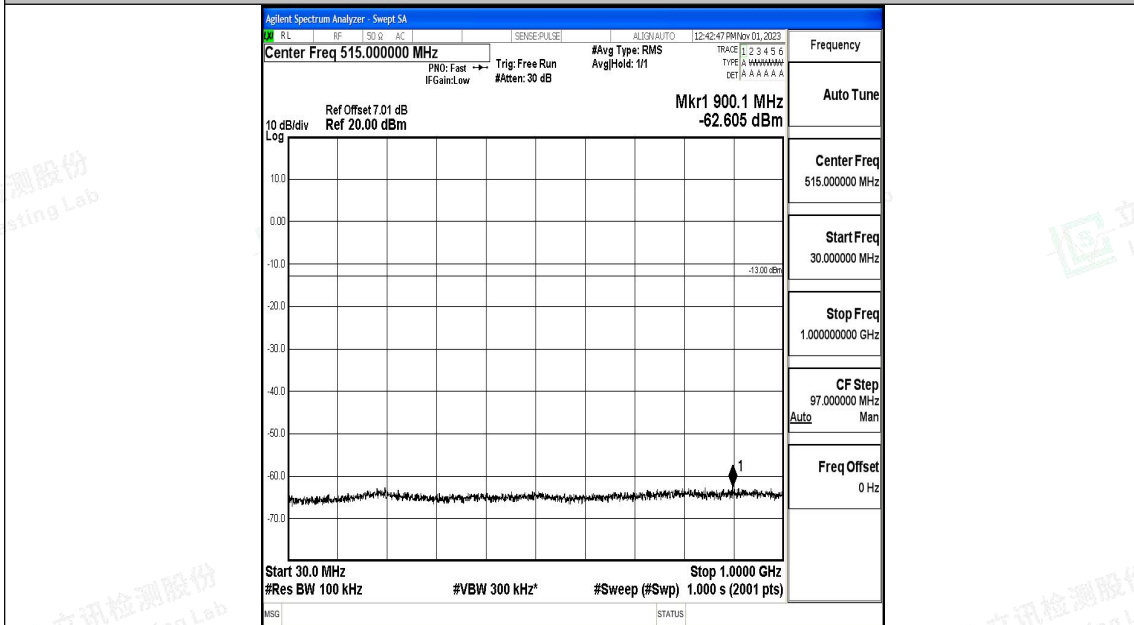

Band17_10MHz_QPSK_23800_1RB#0_3000~10000_3000~10000

Band17_10MHz_16QAM_23800_1RB#0_0.009~0.15_0.009~0.15

Band17_10MHz_16QAM_23800_1RB#0_0.15~30_0.15~30

Band17_10MHz_16QAM_23800_1RB#0_30~1000_30~1000

Band17_10MHz_16QAM_23800_1RB#0_1000~3000_1000~3000

Band17_10MHz_16QAM_23800_1RB#0_3000~10000_3000~10000