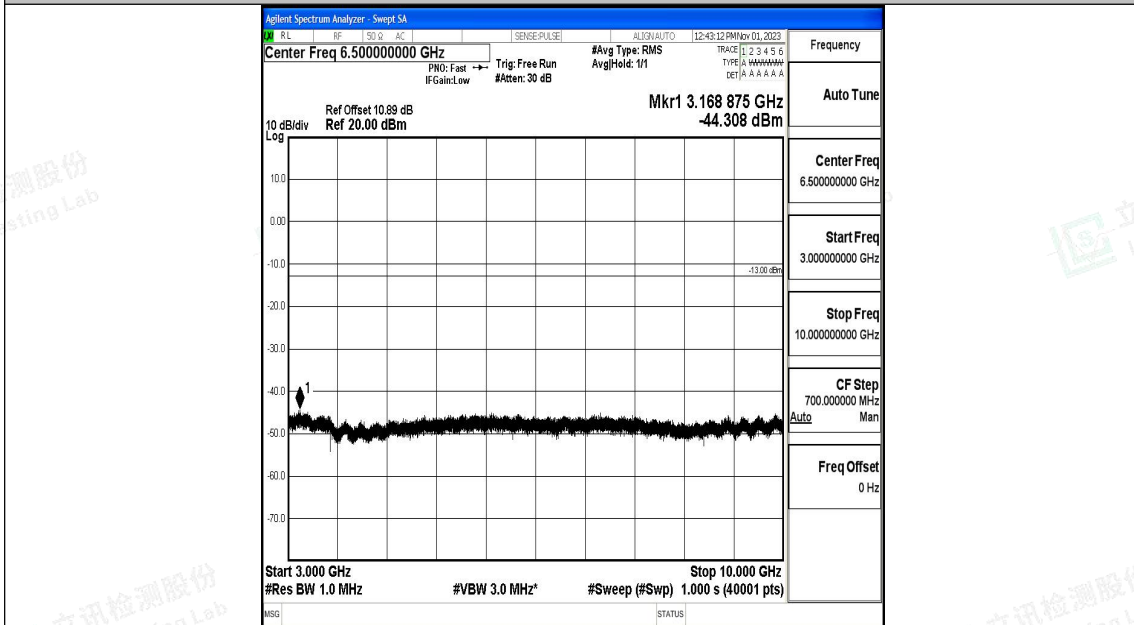

Band17_10MHz_QPSK_23800_1RB#0_3000~10000_3000~10000

Band17_10MHz_16QAM_23800_1RB#0_0.009~0.15_0.009~0.15

Band17_10MHz_16QAM_23800_1RB#0_0.15~30_0.15~30

Band17_10MHz_16QAM_23800_1RB#0_30~1000_30~1000

Band17_10MHz_16QAM_23800_1RB#0_1000~3000_1000~3000

Band17_10MHz_16QAM_23800_1RB#0_3000~10000_3000~10000