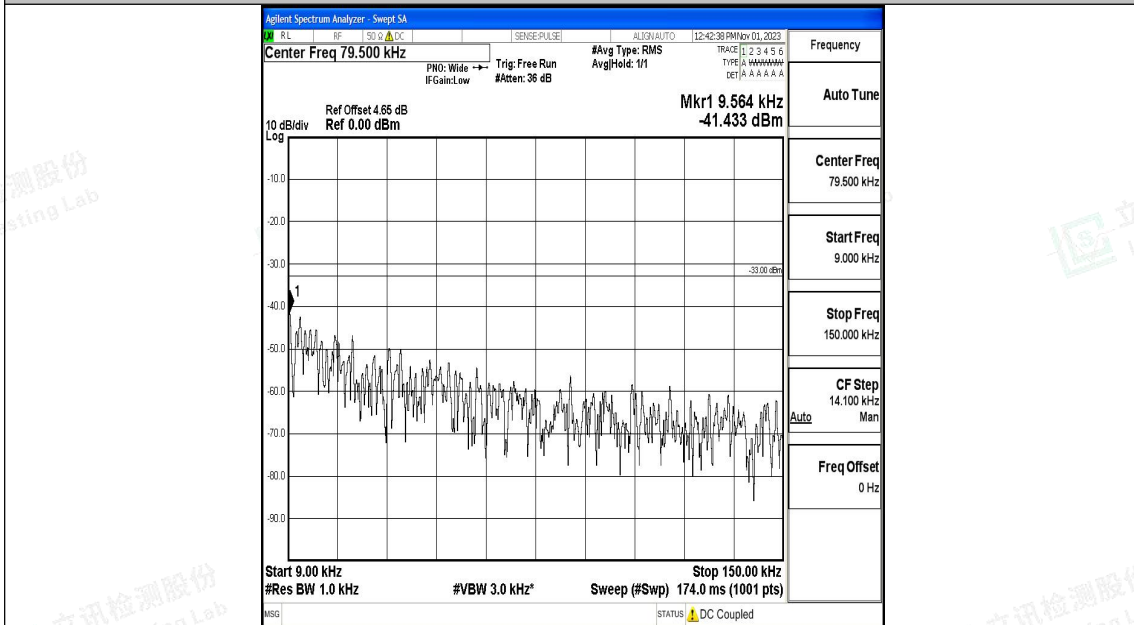

Band17_10MHz_QPSK_23800_1RB#0_3000~10000_3000~10000

Band17_10MHz_16QAM_23800_1RB#0_0.009~0.15_0.009~0.15

Band17_10MHz_16QAM_23800_1RB#0_0.15~30_0.15~30

Band17_10MHz_16QAM_23800_1RB#0_30~1000_30~1000

Band17_10MHz_16QAM_23800_1RB#0_1000~3000_1000~3000

Band17_10MHz_16QAM_23800_1RB#0_3000~10000_3000~10000