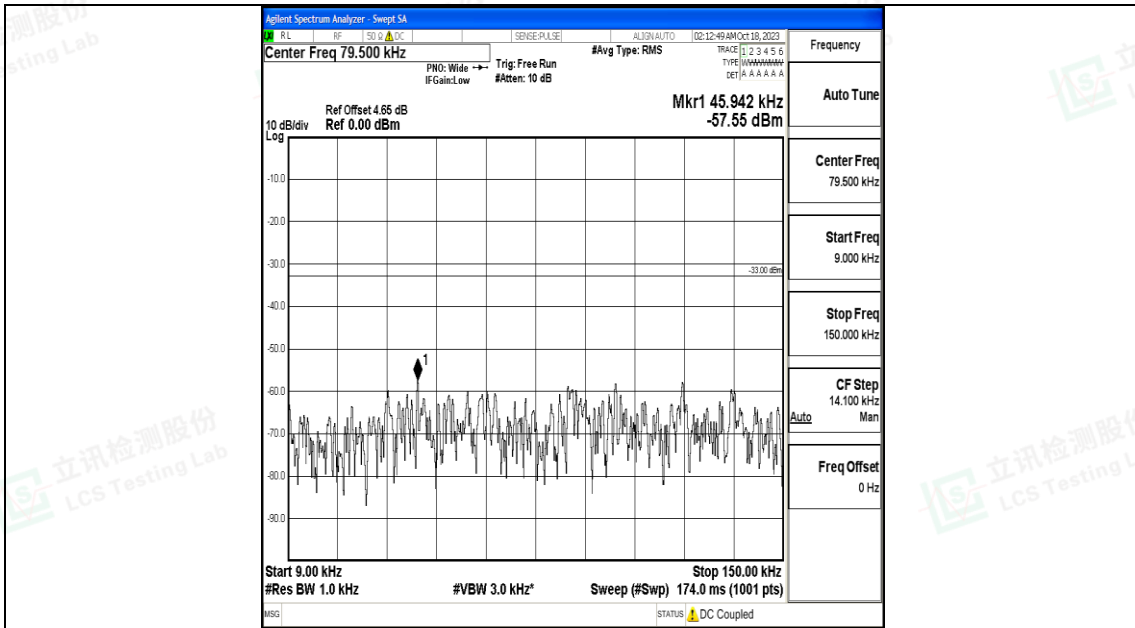

Band12_1.4MHz_16QAM_23173_1RB#0_0.15~30_0.15~30

Band12_1.4MHz_16QAM_23173_1RB#0_30~1000_30~1000

Band12_1.4MHz_16QAM_23173_1RB#0_1000~3000_1000~3000

Band12_1.4MHz_16QAM_23173_1RB#0_3000~10000_3000~10000

Band12_3MHz_QPSK_23025_1RB#0_0.009~0.15_0.009~0.15