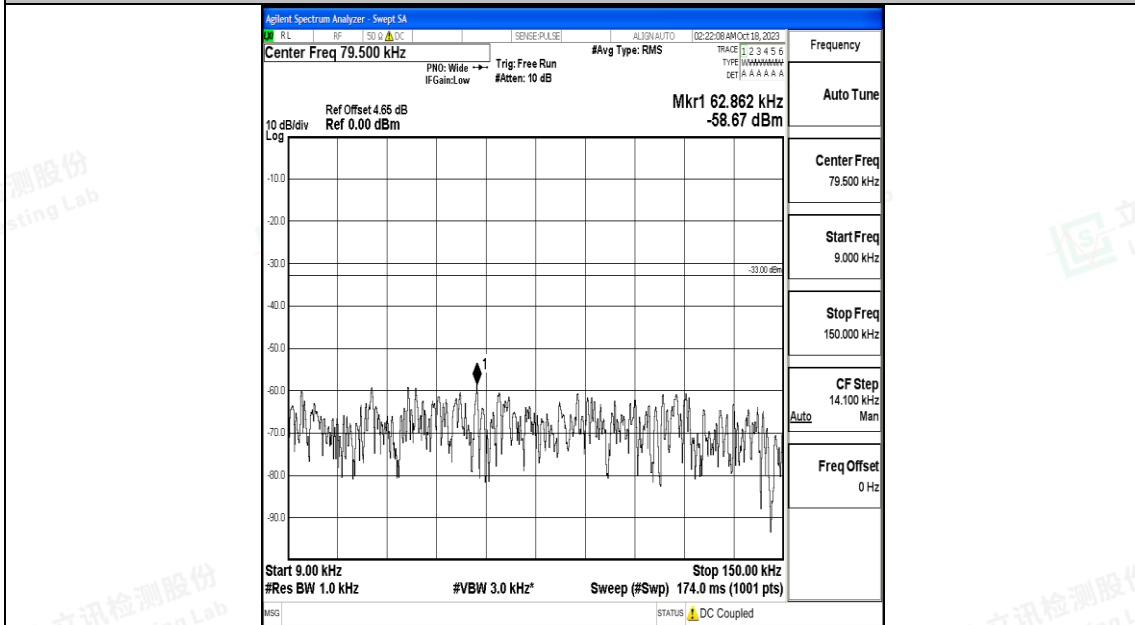

Band12_5MHz_QPSK_23095_1RB#0_3000~10000_3000~10000

Band12_5MHz_16QAM_23095_1RB#0_0.009~0.15_0.009~0.15