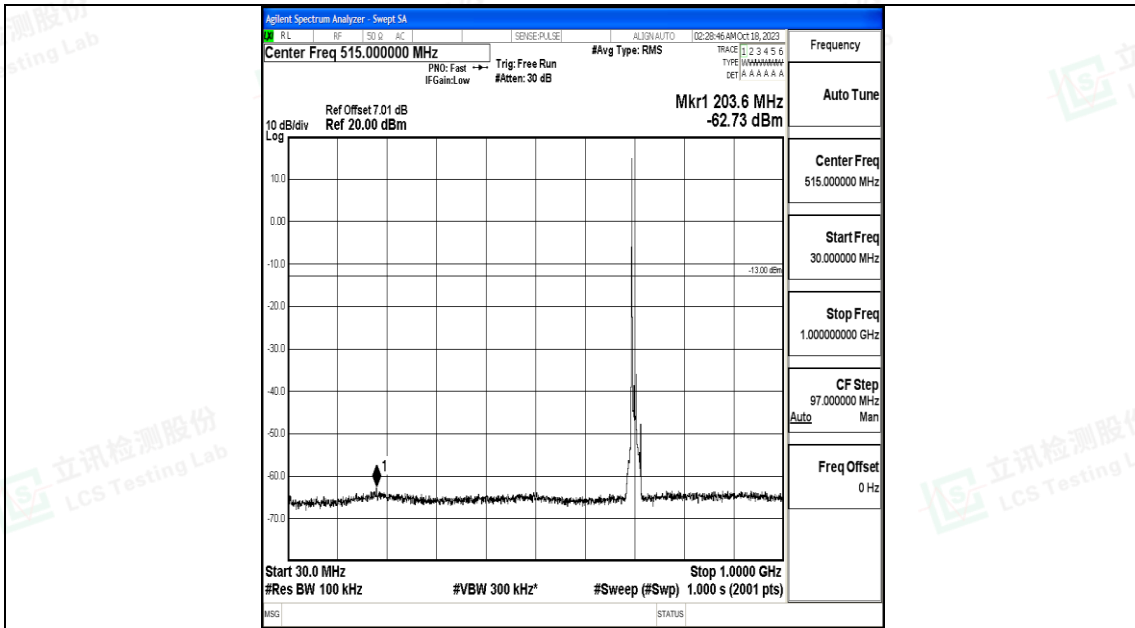

Band12_10MHz_QPSK_23095_1RB#0_3000~10000_3000~10000

Band12_10MHz_16QAM_23095_1RB#0_0.009~0.15_0.009~0.15

Band12_10MHz_16QAM_23095_1RB#0_0.15~30_0.15~30

Band12_10MHz_16QAM_23095_1RB#0_30~1000_30~1000

Band12_10MHz_16QAM_23095_1RB#0_1000~3000_1000~3000