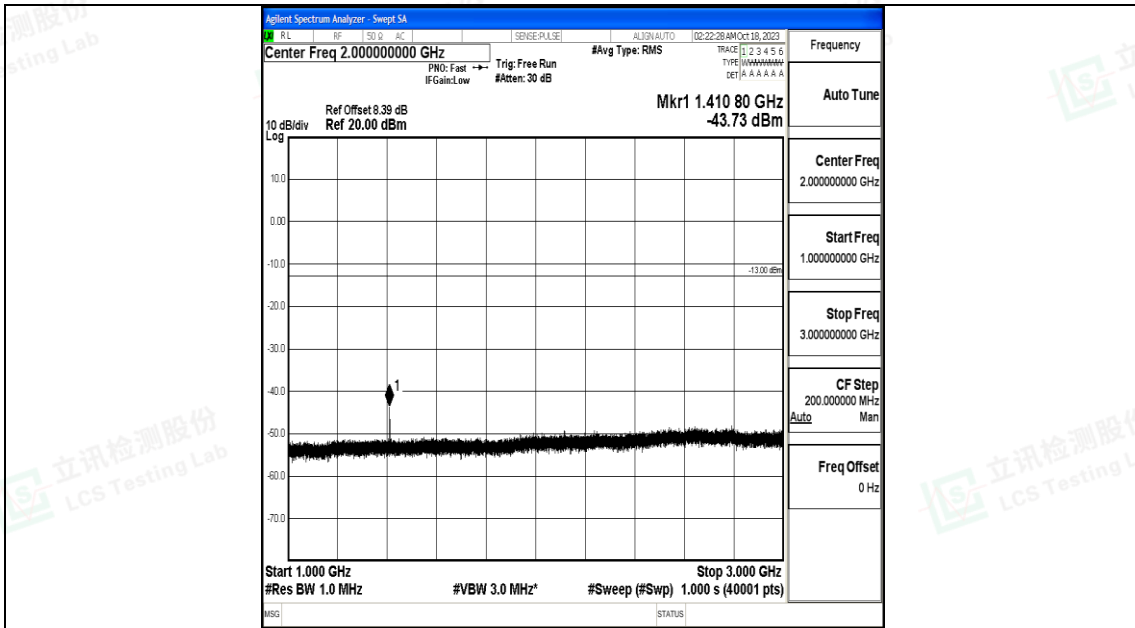

Band12_5MHz_QPSK_23095_1RB#0_3000~10000_3000~10000

Band12_5MHz_16QAM_23095_1RB#0_0.009~0.15_0.009~0.15

Band12_5MHz_16QAM_23095_1RB#0_0.15~30_0.15~30

Band12_5MHz_16QAM_23095_1RB#0_30~1000_30~1000

Band12_5MHz_16QAM_23095_1RB#0_1000~3000_1000~3000