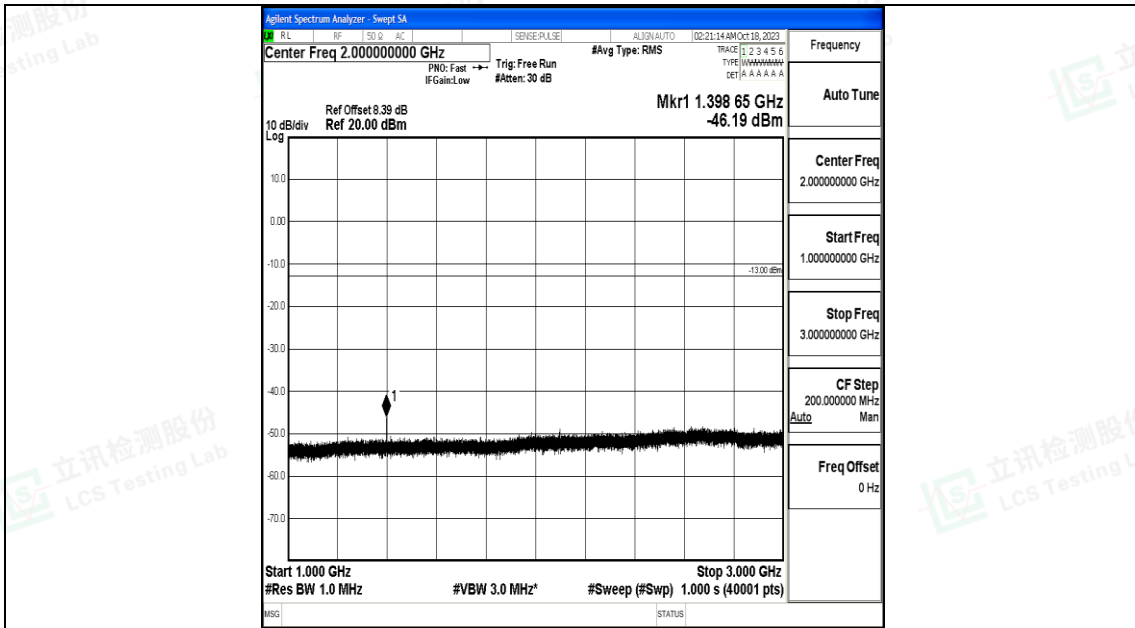

Band12_5MHz_16QAM_23035_1RB#0_30~1000_30~1000

Band12_5MHz_16QAM_23035_1RB#0_1000~3000_1000~3000