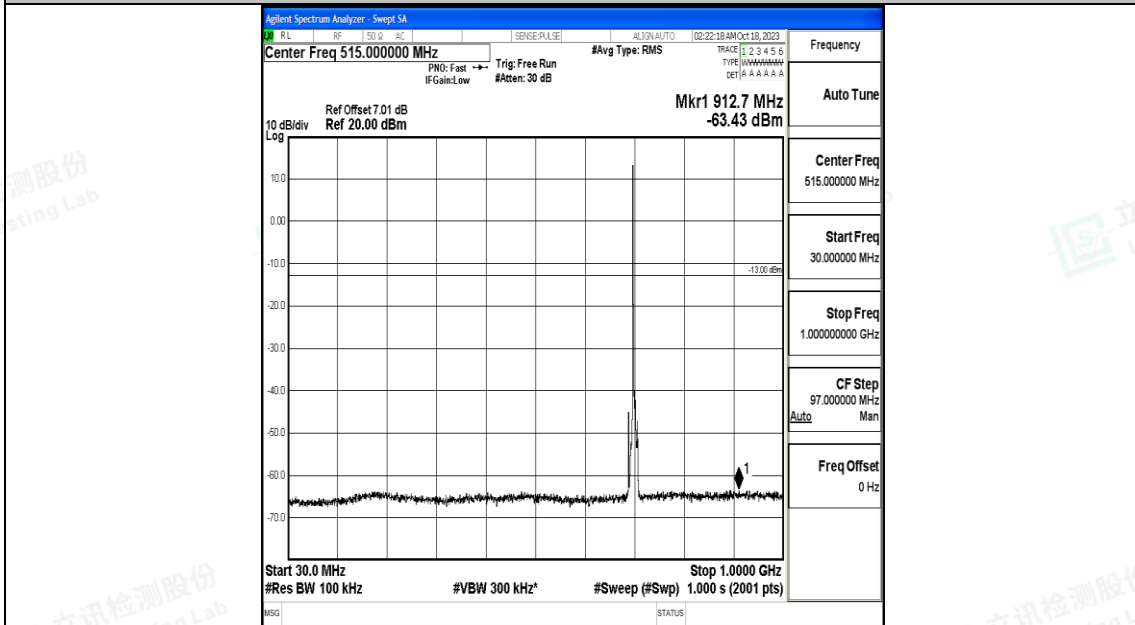

Band12_5MHz_QPSK_23095_1RB#0_3000~10000_3000~10000

Band12_5MHz_16QAM_23095_1RB#0_0.009~0.15_0.009~0.15

Band12_5MHz_16QAM_23095_1RB#0_0.15~30_0.15~30

Band12_5MHz_16QAM_23095_1RB#0_30~1000_30~1000

Band12_5MHz_16QAM_23095_1RB#0_1000~3000_1000~3000