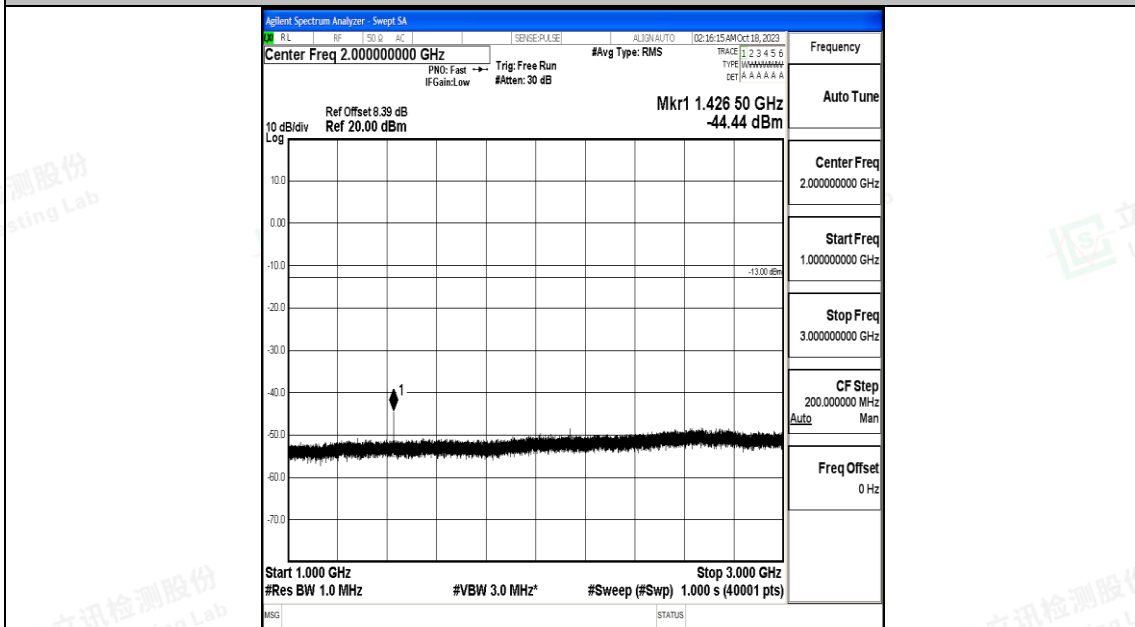

Band12_3MHz_16QAM_23165_1RB#0_30~1000_30~1000

Band12_3MHz_16QAM_23165_1RB#0_1000~3000_1000~3000