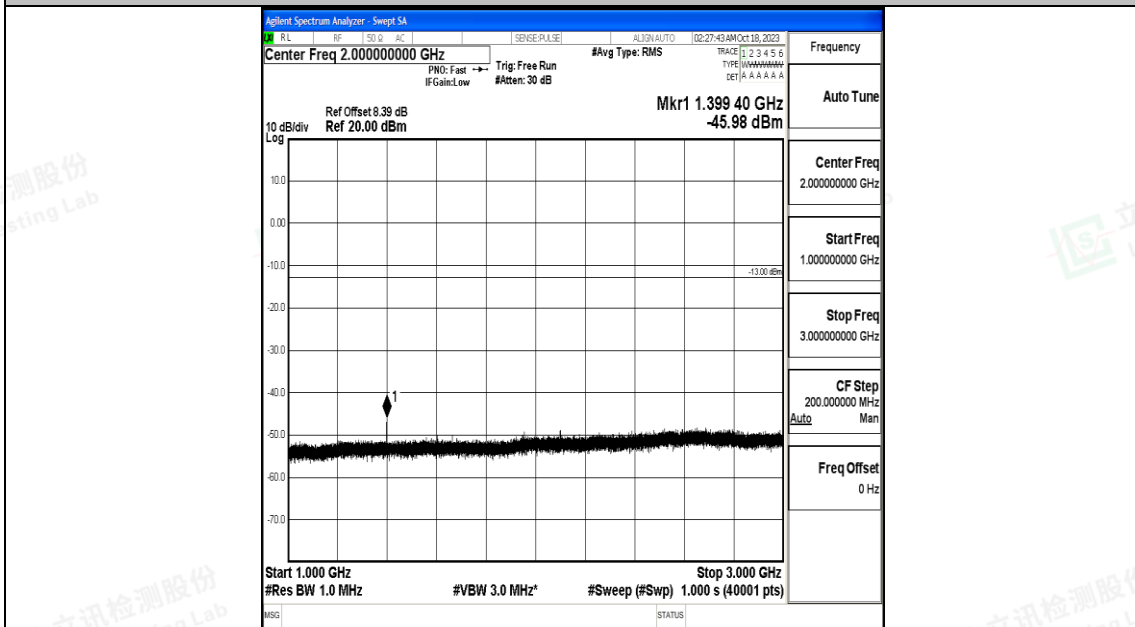

Band12_10MHz_QPSK_23060_1RB#0_3000~10000_3000~10000

Band12_10MHz_16QAM_23060_1RB#0_0.009~0.15_0.009~0.15

Band12_10MHz_16QAM_23060_1RB#0_0.15~30_0.15~30

Band12_10MHz_16QAM_23060_1RB#0_30~1000_30~1000

Band12_10MHz_16QAM_23060_1RB#0_1000~3000_1000~3000