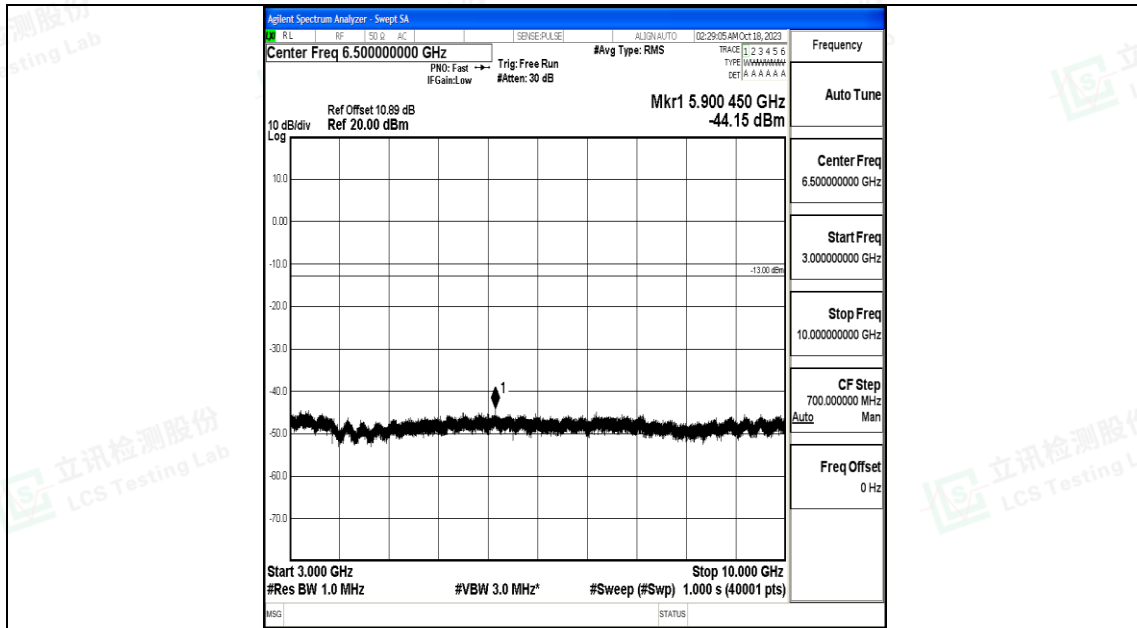

Band12_10MHz_QPSK_23095_1RB#0_3000~10000_3000~10000

Band12_10MHz_16QAM_23095_1RB#0_0.009~0.15_0.009~0.15

Band12_10MHz_16QAM_23095_1RB#0_0.15~30_0.15~30

Band12_10MHz_16QAM_23095_1RB#0_30~1000_30~1000

Band12_10MHz_16QAM_23095_1RB#0_1000~3000_1000~3000