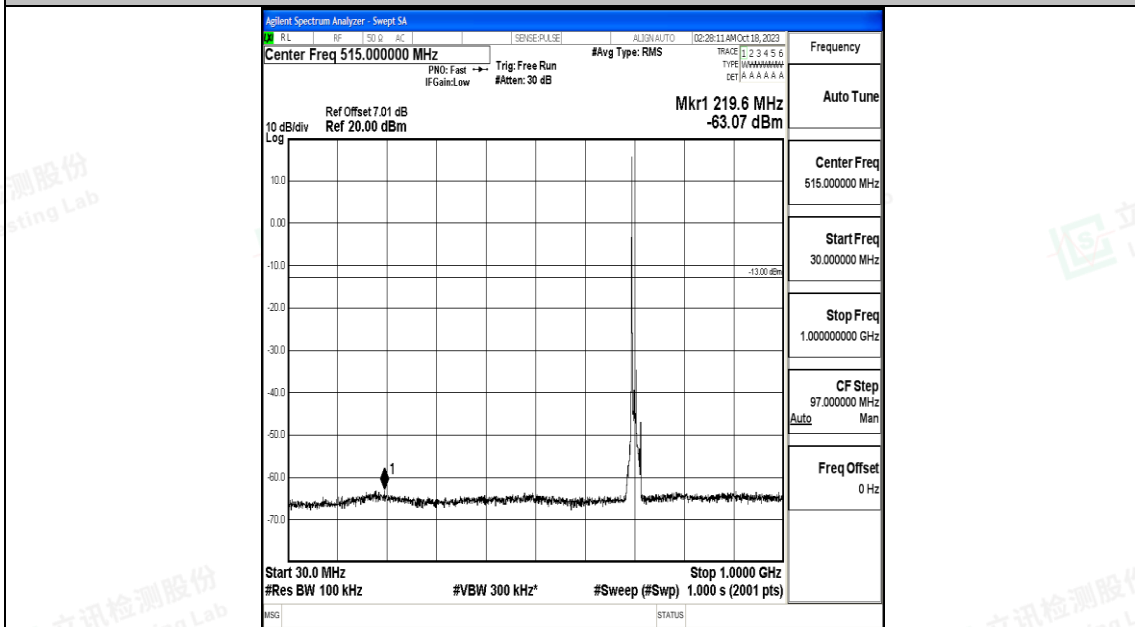

Band12_10MHz_16QAM_23060_1RB#0_3000~10000_3000~10000

Band12_10MHz_QPSK_23095_1RB#0_0.009~0.15_0.009~0.15

Band12_10MHz_QPSK_23095_1RB#0_0.15~30_0.15~30

Band12_10MHz_QPSK_23095_1RB#0_30~1000_30~1000

Band12_10MHz_QPSK_23095_1RB#0_1000~3000_1000~3000