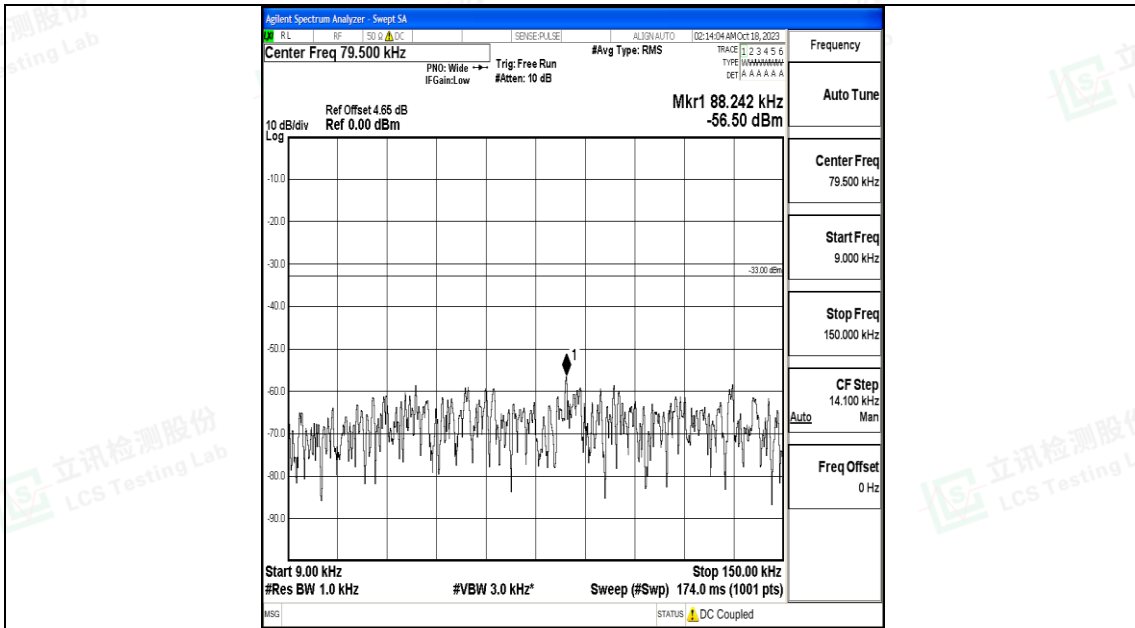

Band12_3MHz_16QAM_23025_1RB#0_3000~10000_3000~10000

Band12_3MHz_QPSK_23095_1RB#0_0.009~0.15_0.009~0.15