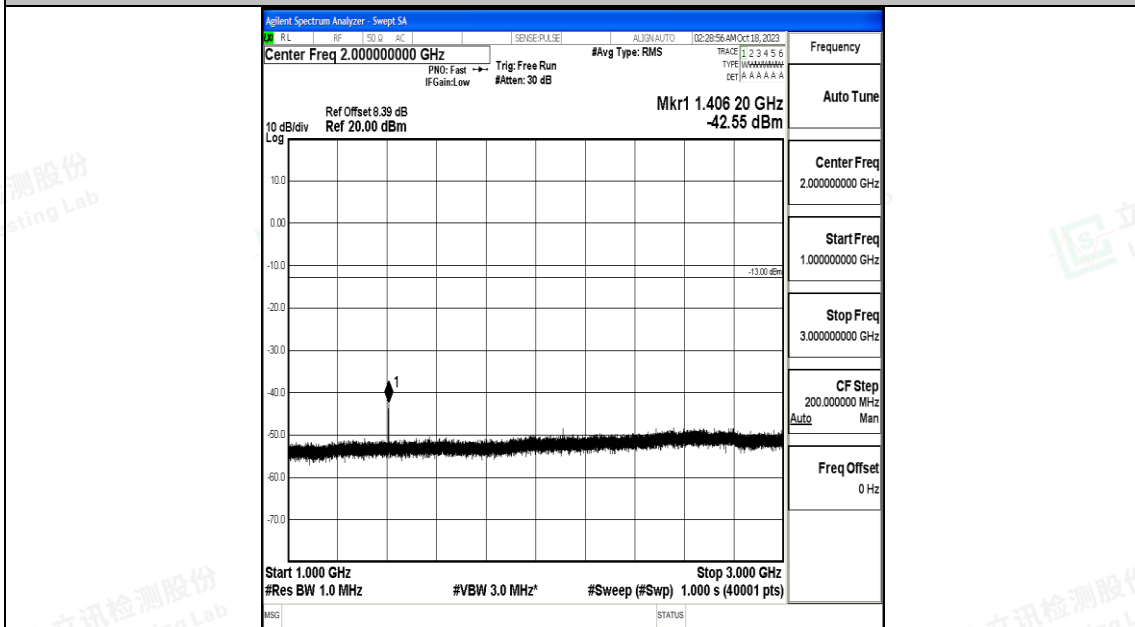

Band12_10MHz_QPSK_23095_1RB#0_3000~10000_3000~10000

Band12_10MHz_16QAM_23095_1RB#0_0.009~0.15_0.009~0.15

Band12_10MHz_16QAM_23095_1RB#0_0.15~30_0.15~30

Band12_10MHz_16QAM_23095_1RB#0_30~1000_30~1000

Band12_10MHz_16QAM_23095_1RB#0_1000~3000_1000~3000