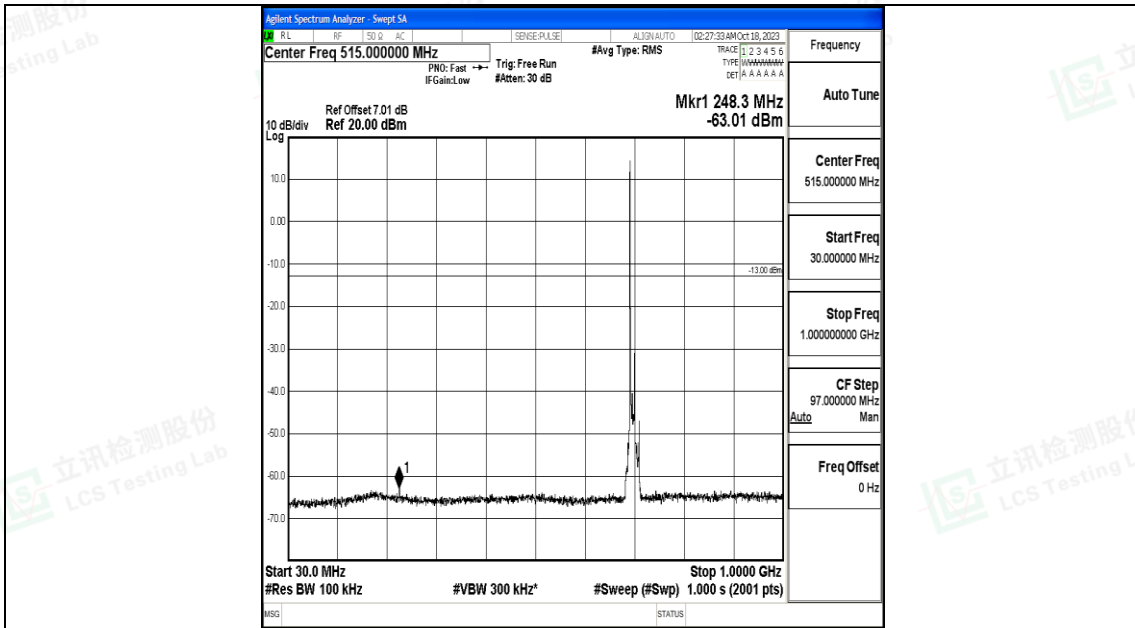

Band12_10MHz_QPSK_23060_1RB#0_3000~10000_3000~10000

Band12_10MHz_16QAM_23060_1RB#0_0.009~0.15_0.009~0.15

Band12_10MHz_16QAM_23060_1RB#0_0.15~30_0.15~30

Band12_10MHz_16QAM_23060_1RB#0_30~1000_30~1000

Band12_10MHz_16QAM_23060_1RB#0_1000~3000_1000~3000