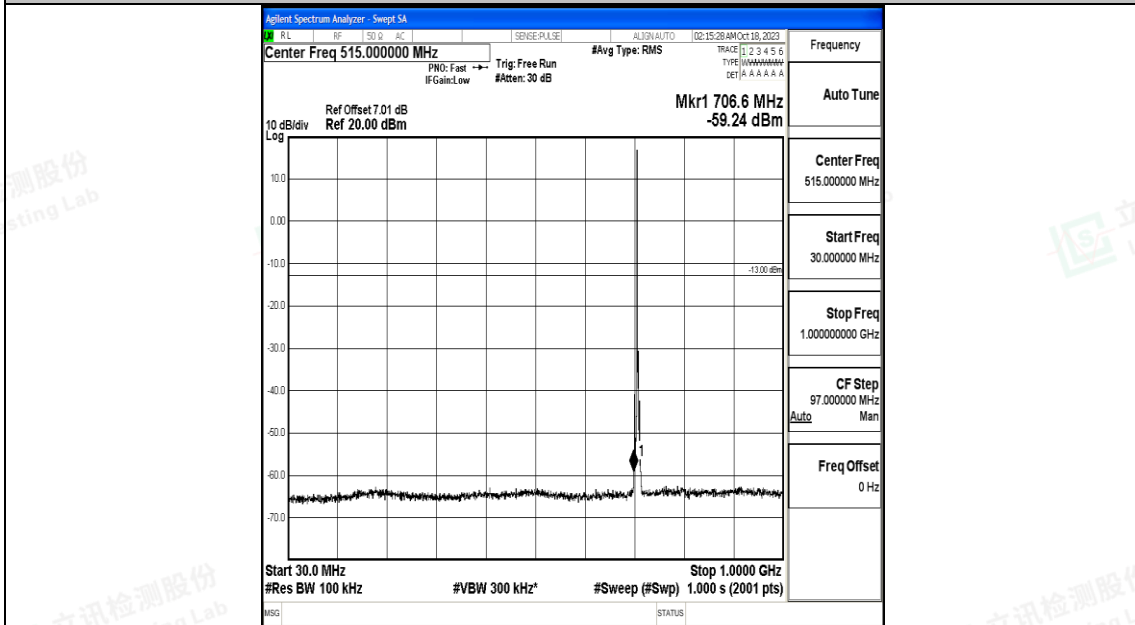

Band12_3MHz_QPSK_23165_1RB#0_0.15~30_0.15~30

Band12_3MHz_QPSK_23165_1RB#0_30~1000_30~1000