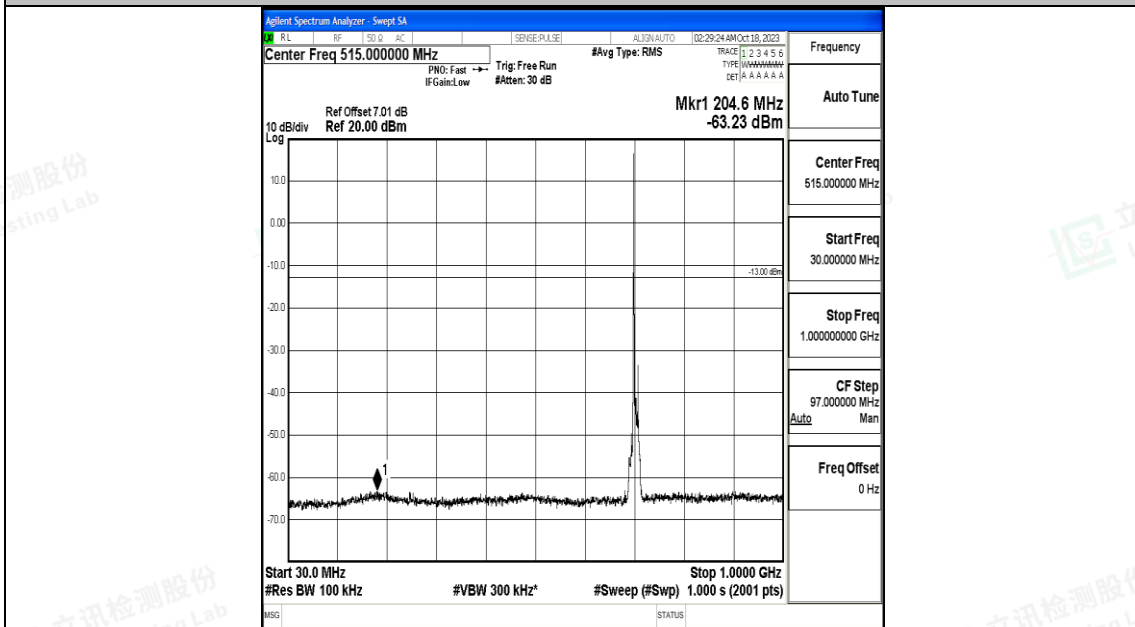

Band12_10MHz_16QAM_23095_1RB#0_3000~10000_3000~10000

Band12_10MHz_QPSK_23130_1RB#0_0.009~0.15_0.009~0.15

Band12_10MHz_QPSK_23130_1RB#0_0.15~30_0.15~30

Band12_10MHz_QPSK_23130_1RB#0_30~1000_30~1000

Band12_10MHz_QPSK_23130_1RB#0_1000~3000_1000~3000