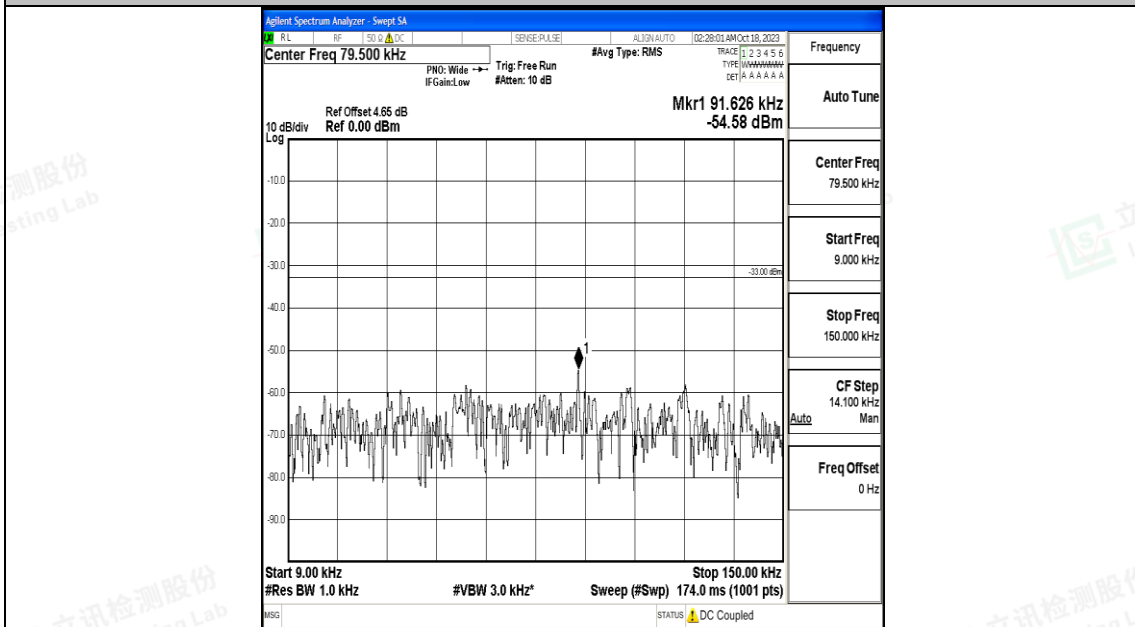

Band12_10MHz_16QAM_23060_1RB#0_3000~10000_3000~10000

Band12_10MHz_QPSK_23095_1RB#0_0.009~0.15_0.009~0.15