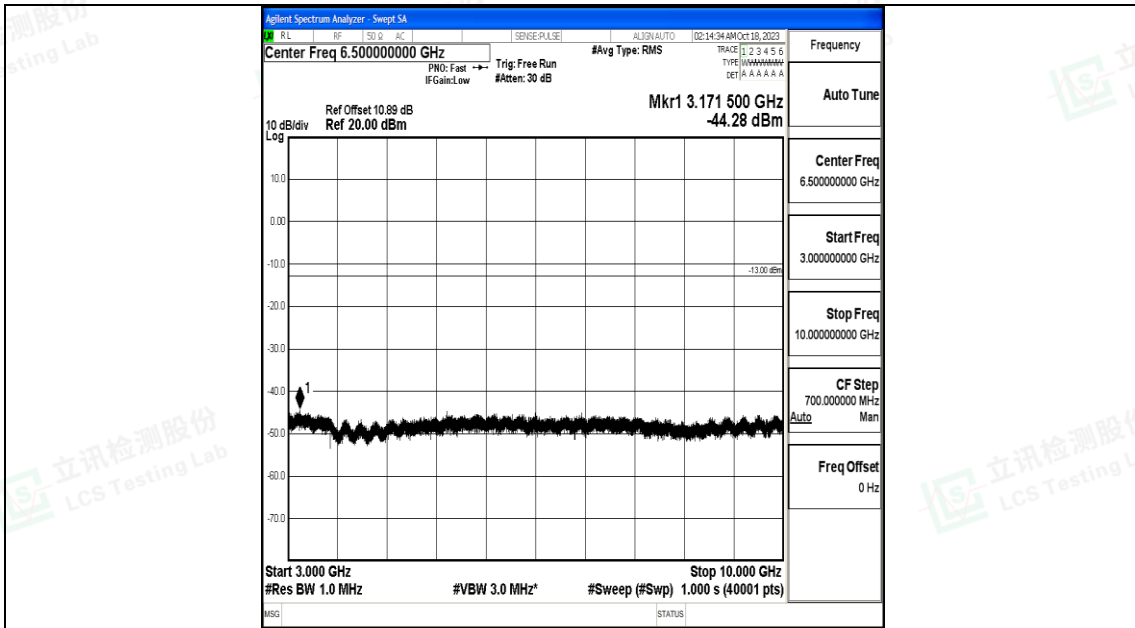

Band12_3MHz_QPSK_23095_1RB#0_1000~3000_1000~3000

Band12_3MHz_QPSK_23095_1RB#0_3000~10000_3000~10000