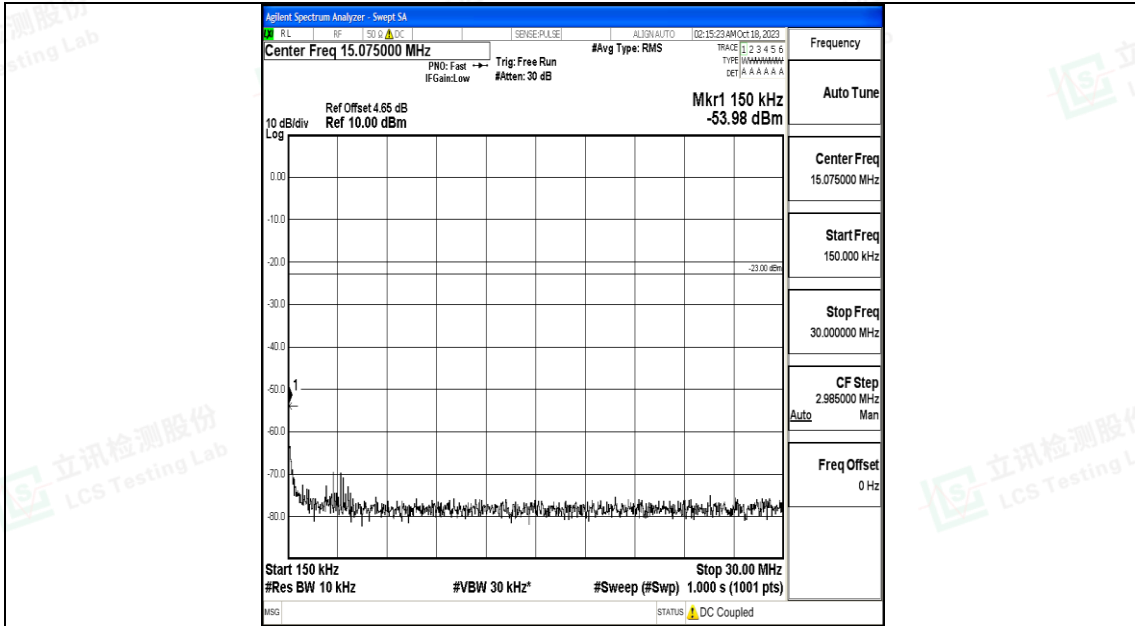

Band12_3MHz_QPSK_23165_1RB#0_0.009~0.15_0.009~0.15

Band12_3MHz_QPSK_23165_1RB#0_0.15~30_0.15~30