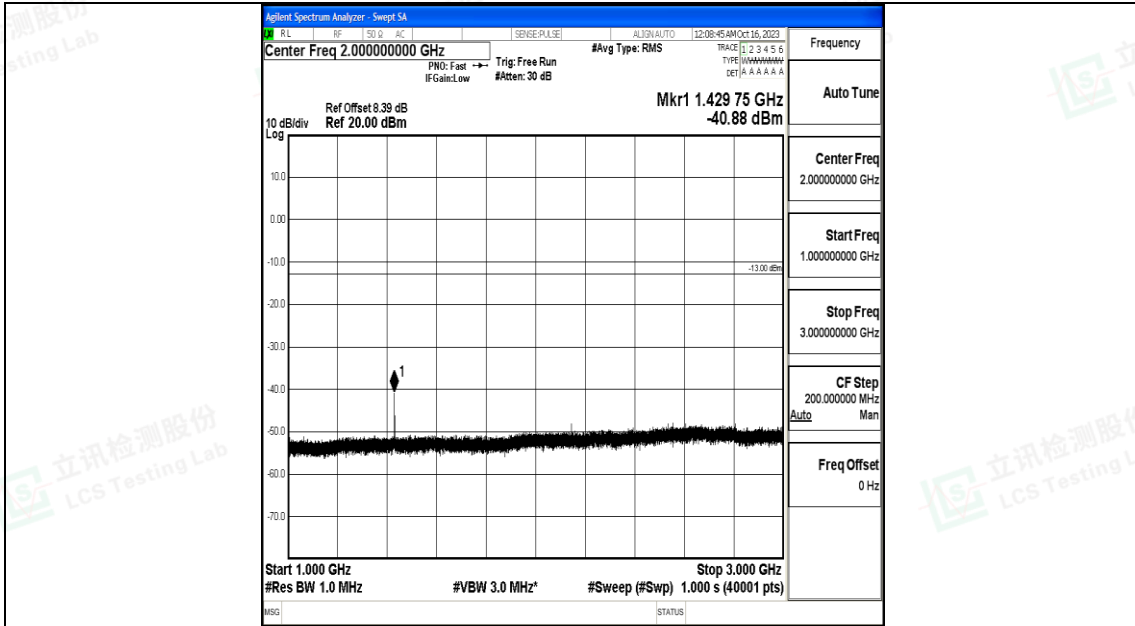

Band12_1.4MHz_16QAM_23173_1RB#0_30~1000_30~1000

Band12_1.4MHz_16QAM_23173_1RB#0_1000~3000_1000~3000