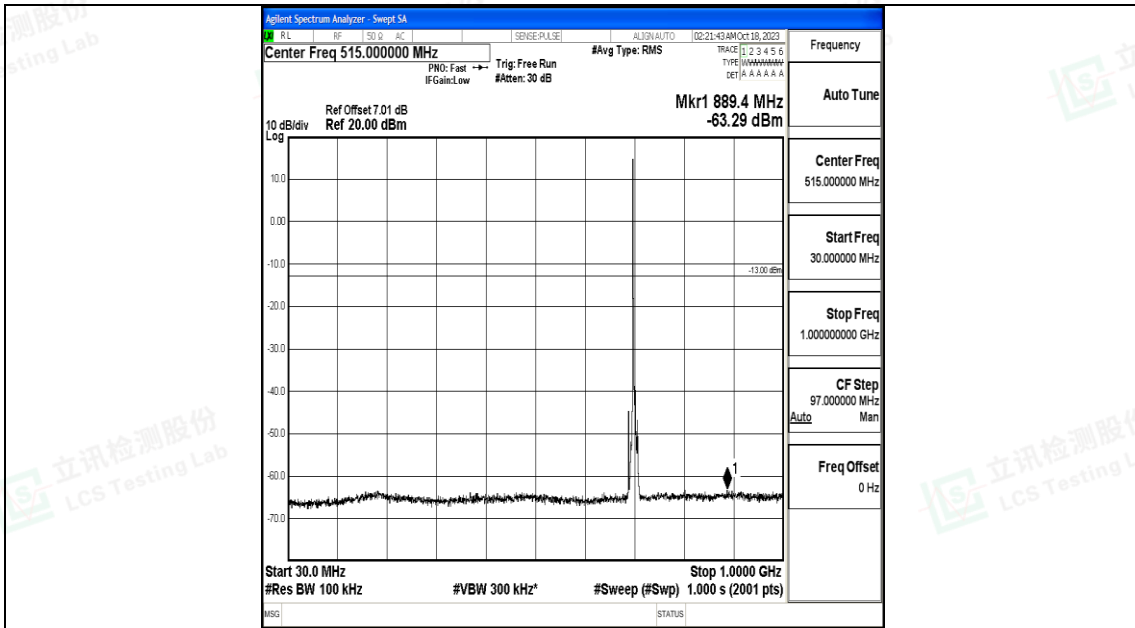

Band12_5MHz_16QAM_23035_1RB#0_30~1000_30~1000

Band12_5MHz_16QAM_23035_1RB#0_1000~3000_1000~3000

Band12_5MHz_16QAM_23035_1RB#0_3000~10000_3000~10000

Band12_5MHz_QPSK_23095_1RB#0_0.009~0.15_0.009~0.15

Band12_5MHz_QPSK_23095_1RB#0_0.15~30_0.15~30