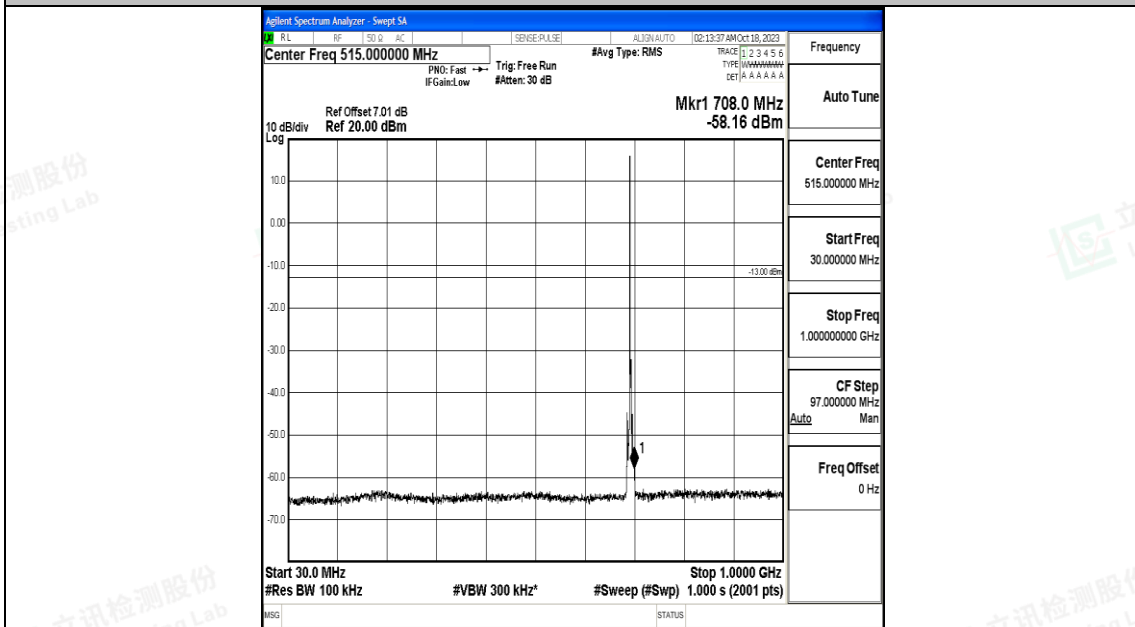

Band12_3MHz_QPSK_23025_1RB#0_0.15~30_0.15~30

Band12_3MHz_QPSK_23025_1RB#0_30~1000_30~1000

Band12_3MHz_QPSK_23025_1RB#0_1000~3000_1000~3000

Band12_3MHz_16QAM_23025_1RB#0_0.15~30_0.15~30

Band12_3MHz_16QAM_23025_1RB#0_30~1000_30~1000