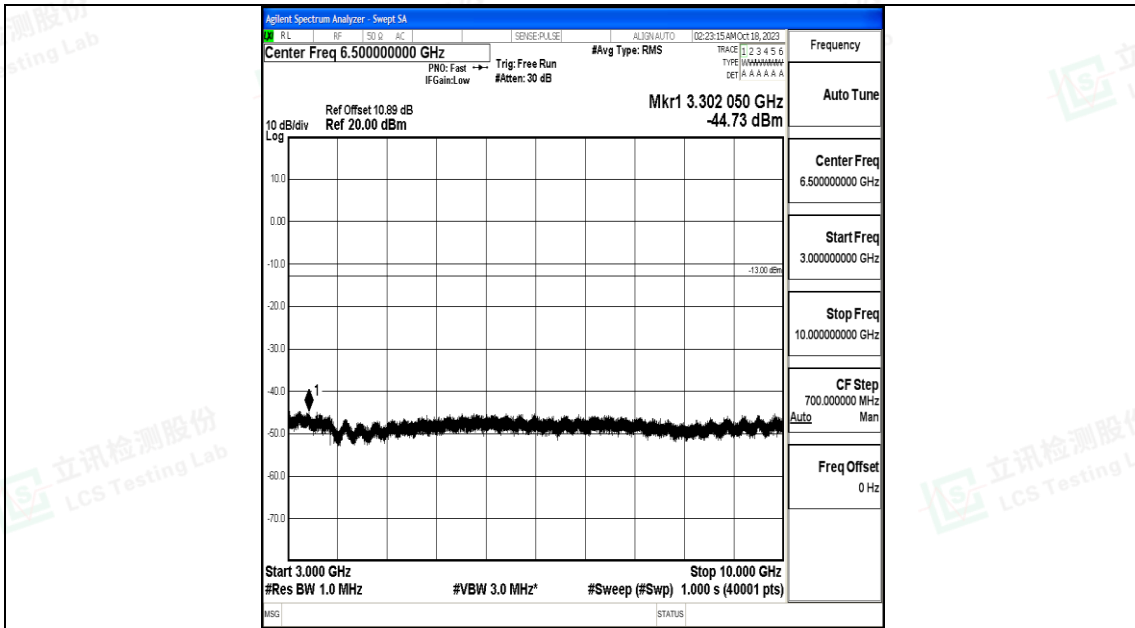

Band12_3MHz_QPSK_23165_1RB#0_0.009~0.15_0.009~0.15

Band12_3MHz_QPSK_23165_1RB#0_0.15~30_0.15~30

Band12_3MHz_QPSK_23165_1RB#0_30~1000_30~1000

Band12_3MHz_QPSK_23165_1RB#0_1000~3000_1000~3000

Band12_3MHz_QPSK_23165_1RB#0_3000~10000_3000~10000