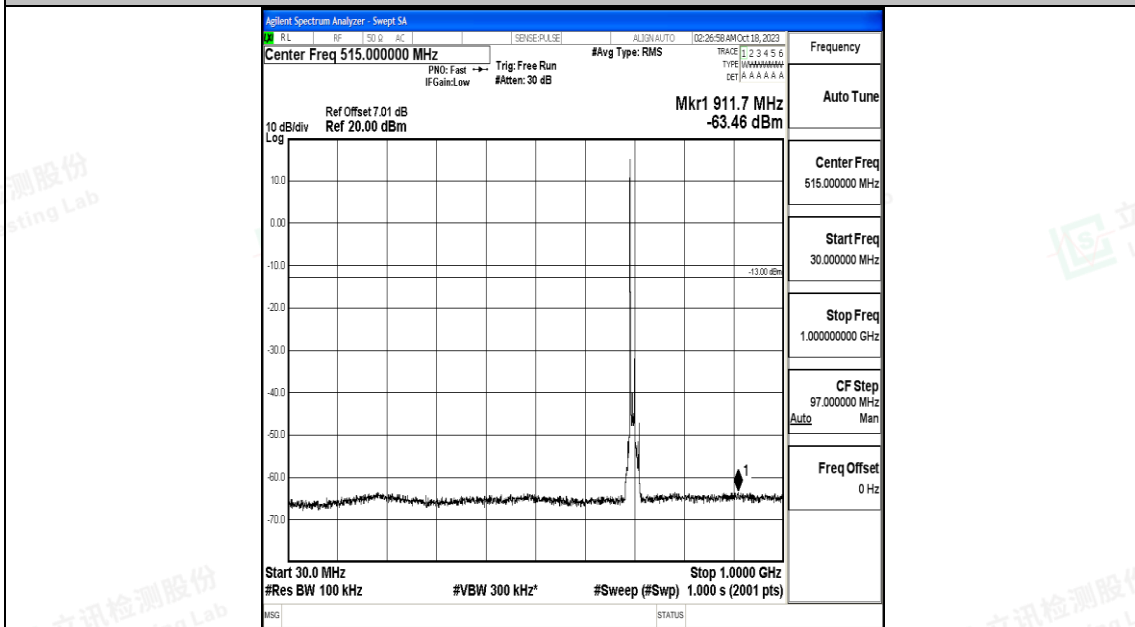

Band12_5MHz_QPSK_23095_1RB#0_30~1000_30~1000

Band12_10MHz_QPSK_23060_1RB#0_0.009~0.15_0.009~0.15

Band12_10MHz_QPSK_23060_1RB#0_0.15~30_0.15~30

Band12_10MHz_QPSK_23060_1RB#0_30~1000_30~1000

Band12_10MHz_QPSK_23060_1RB#0_1000~3000_1000~3000