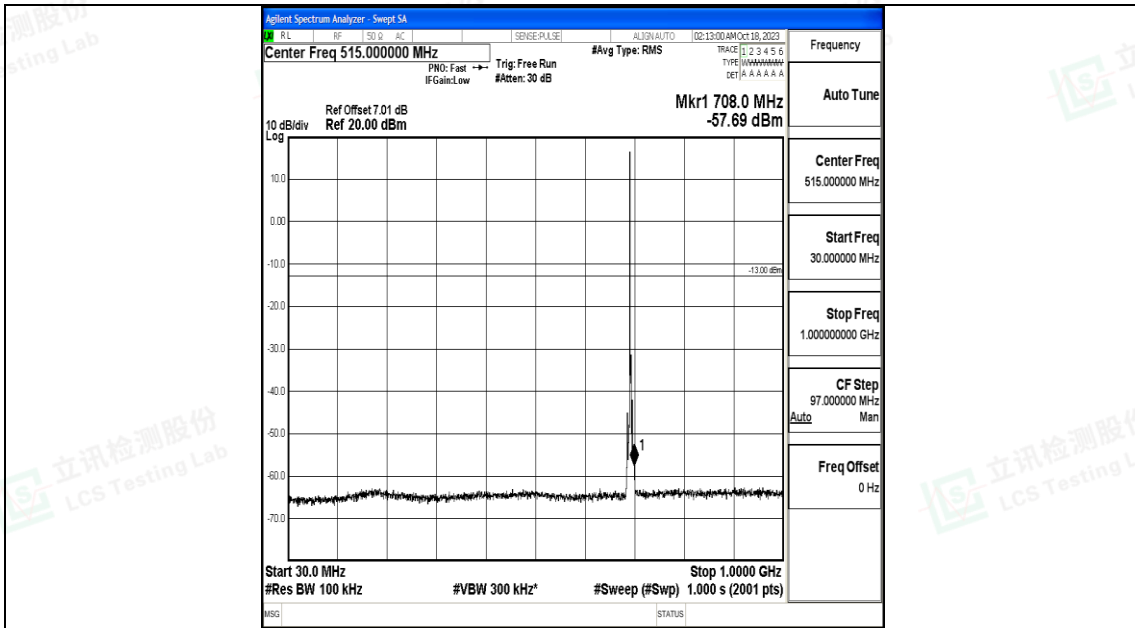

Band12_3MHz_QPSK_23025_1RB#0_0.15~30_0.15~30

Band12_3MHz_QPSK_23025_1RB#0_30~1000_30~1000