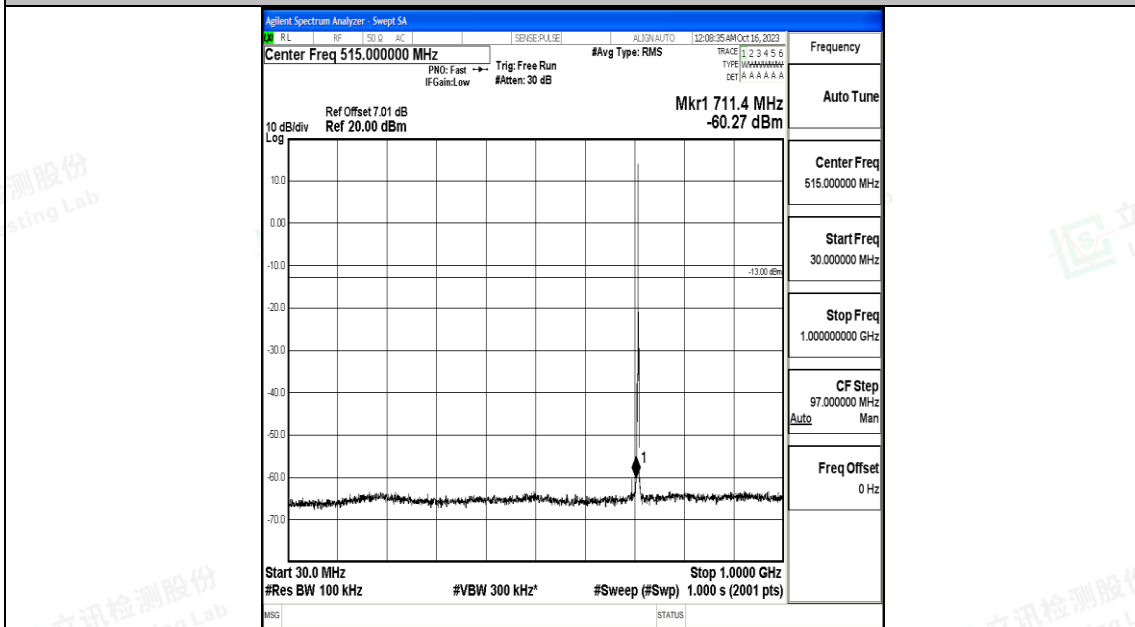

Band12_1.4MHz_16QAM_23173_1RB#0_0.15~30_0.15~30

Band12_1.4MHz_16QAM_23173_1RB#0_30~1000_30~1000