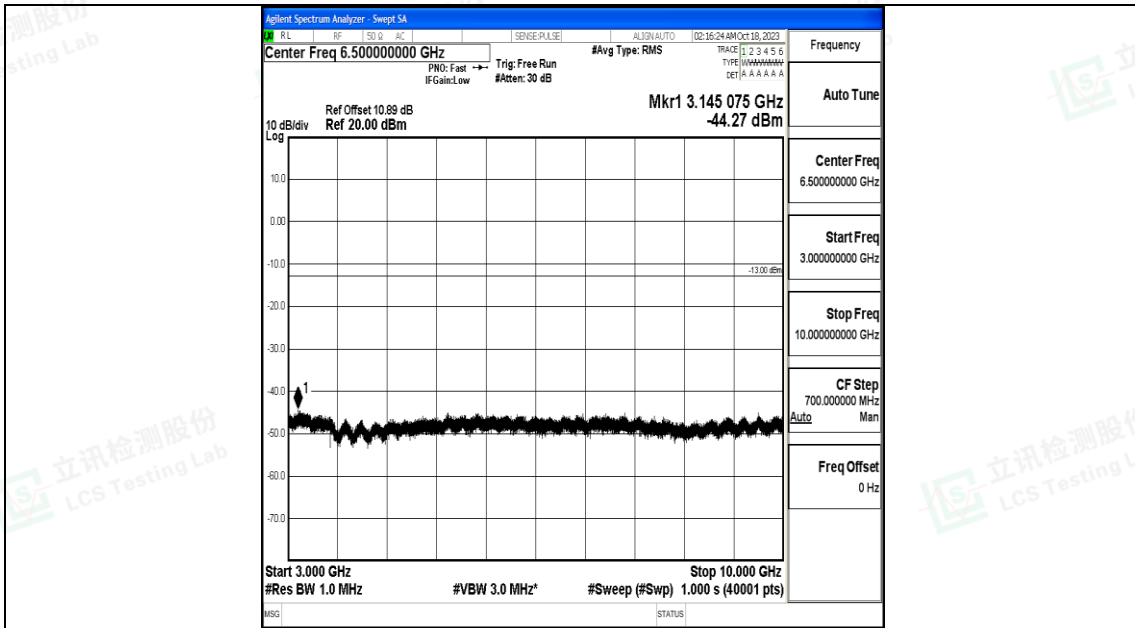

Band12_3MHz_16QAM_23165_1RB#0_1000~3000_1000~3000

Band12_3MHz_16QAM_23165_1RB#0_3000~10000_3000~10000