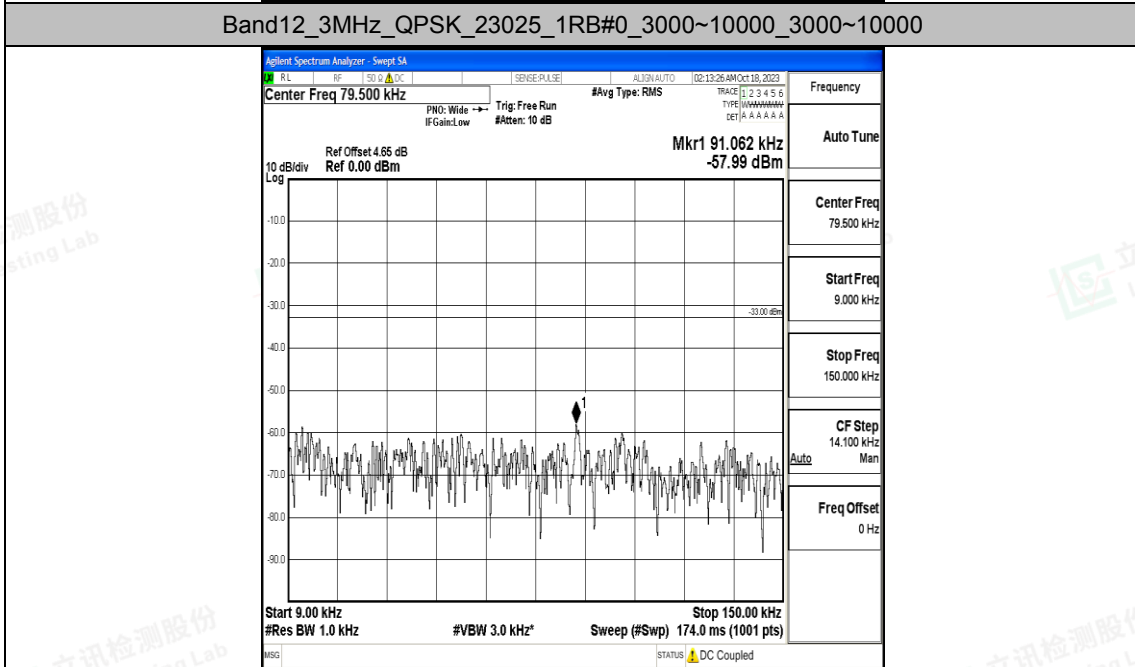

Band12_3MHz_QPSK_23025_1RB#0_0.15~30_0.15~30

Band12_3MHz_QPSK_23025_1RB#0_30~1000_30~1000

Band12_3MHz_QPSK_23025_1RB#0_1000~3000_1000~3000

Band12_3MHz_16QAM_23025_1RB#0_0.15~30_0.15~30

Band12_3MHz_16QAM_23025_1RB#0_30~1000_30~1000