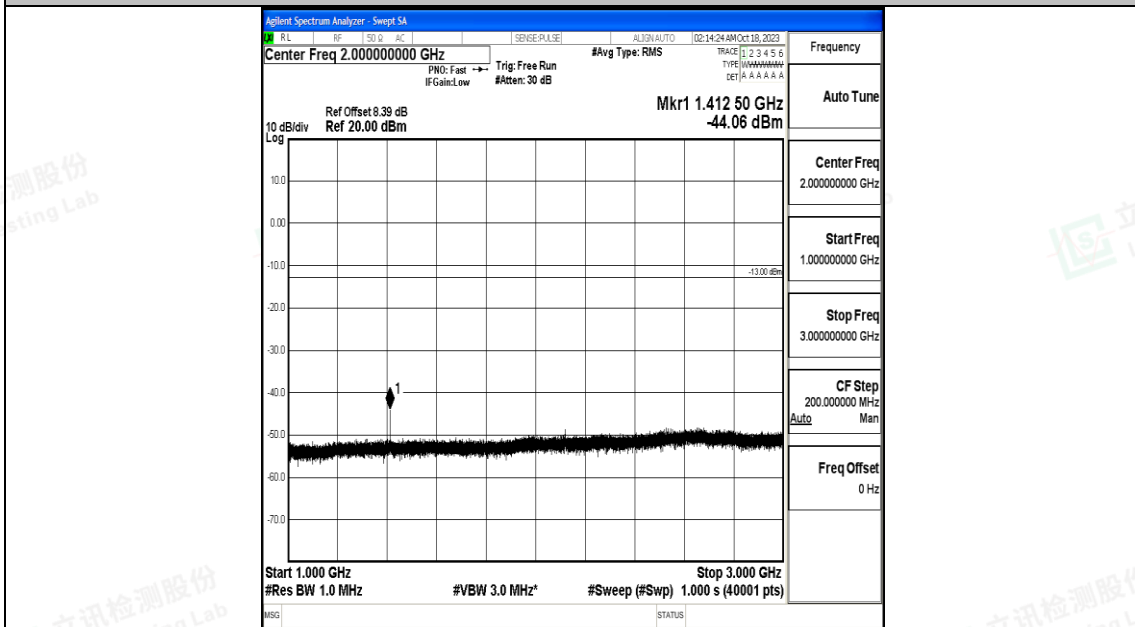

Band12_10MHz_16QAM_23130_1RB#0_3000~10000_3000~10000

Band12_3MHz_16QAM_23025_1RB#0_3000~10000_3000~10000

Band12_3MHz_QPSK_23095_1RB#0_0.009~0.15_0.009~0.15

Band12_3MHz_QPSK_23095_1RB#0_0.15~30_0.15~30

Band12_3MHz_QPSK_23095_1RB#0_30~1000_30~1000