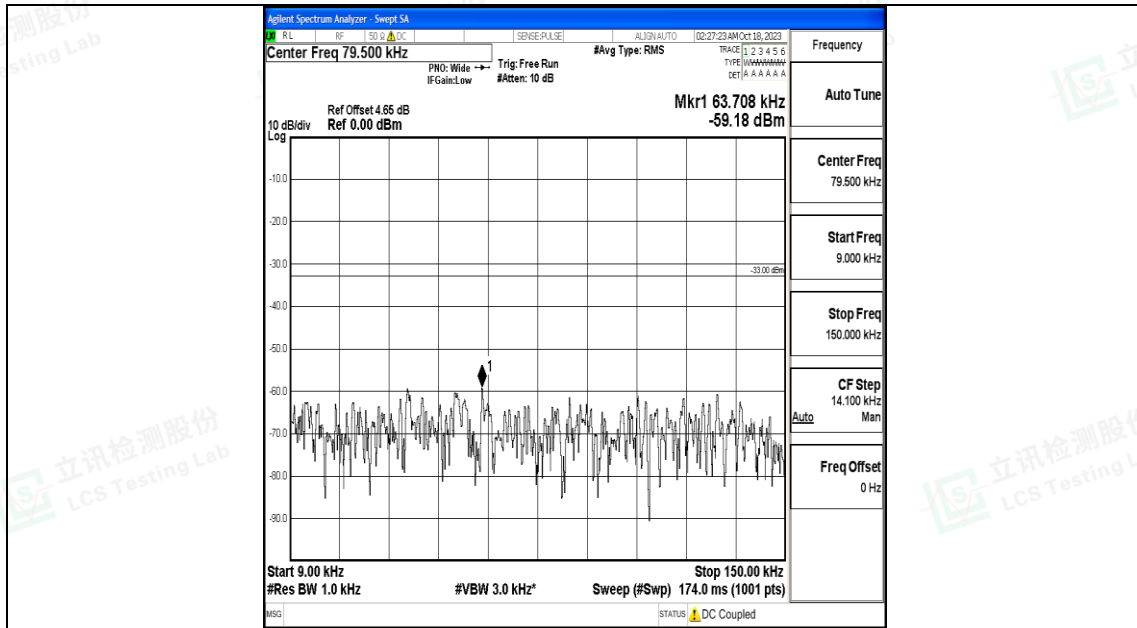

Band12_10MHz_QPSK_23060_1RB#0_3000~10000_3000~10000

Band12_10MHz_16QAM_23060_1RB#0_0.009~0.15_0.009~0.15