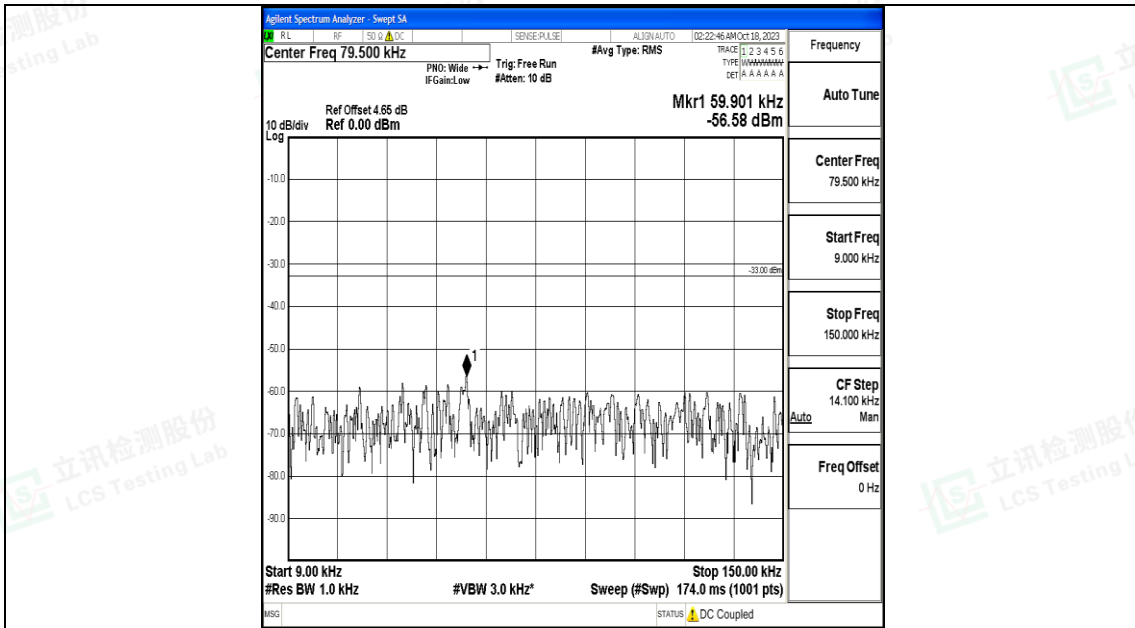

Band12_5MHz_16QAM_23095_1RB#0_3000~10000_3000~10000

Band12_5MHz_QPSK_23155_1RB#0_0.009~0.15_0.009~0.15