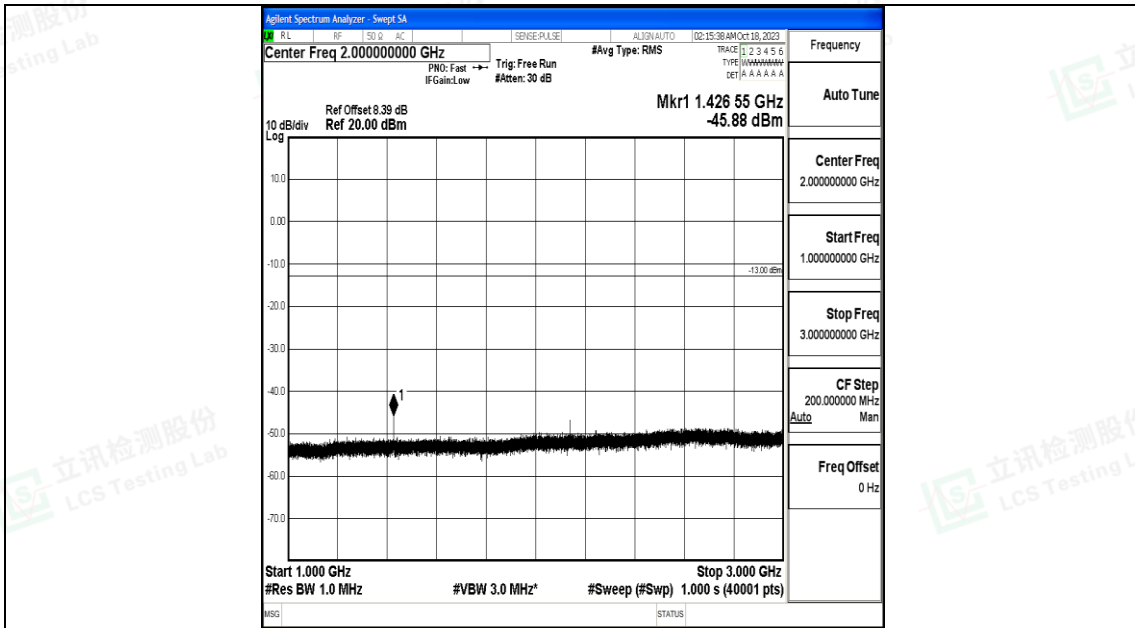

Band12_3MHz_QPSK_23165_1RB#0_0.009~0.15_0.009~0.15

Band12_3MHz_QPSK_23165_1RB#0_0.15~30_0.15~30

Band12_3MHz_QPSK_23165_1RB#0_30~1000_30~1000

Band12_3MHz_QPSK_23165_1RB#0_1000~3000_1000~3000

Band12_3MHz_QPSK_23165_1RB#0_3000~10000_3000~10000