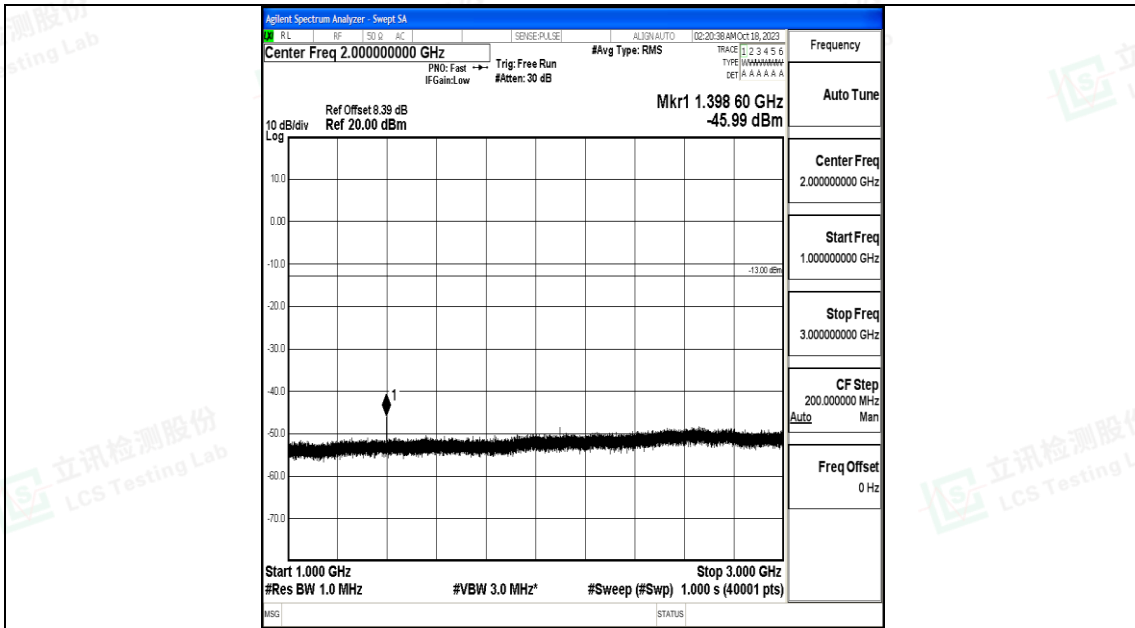

Band12_5MHz_QPSK_23035_1RB#0_30~1000_30~1000

Band12_5MHz_QPSK_23035_1RB#0_1000~3000_1000~3000