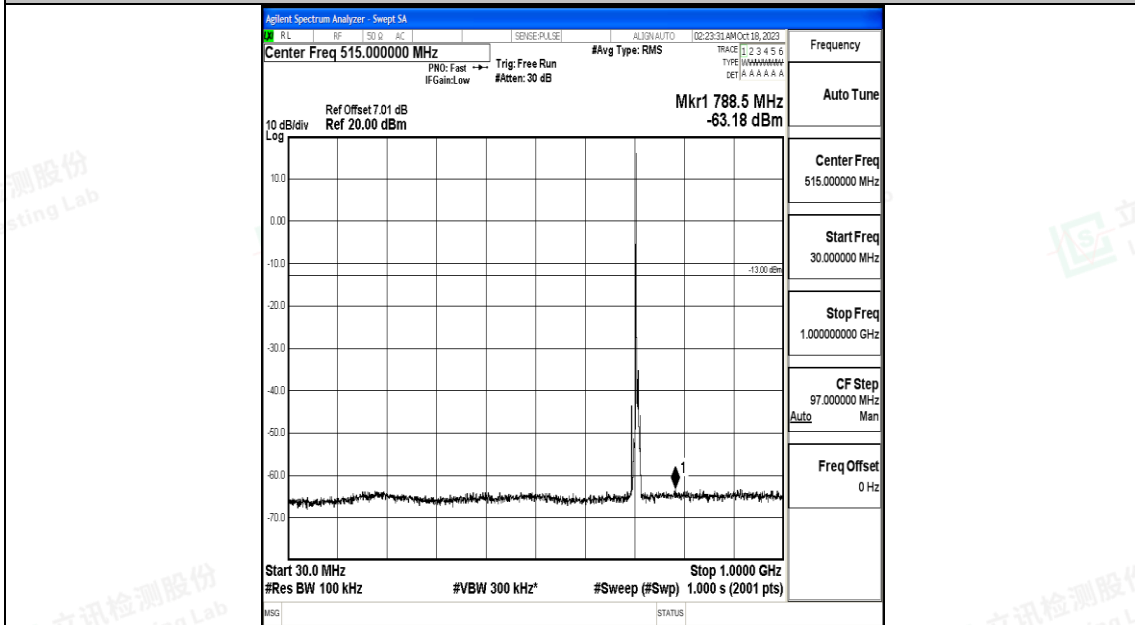

Band12_5MHz_16QAM_23155_1RB#0_0.15~30_0.15~30

Band12_5MHz_16QAM_23155_1RB#0_30~1000_30~1000