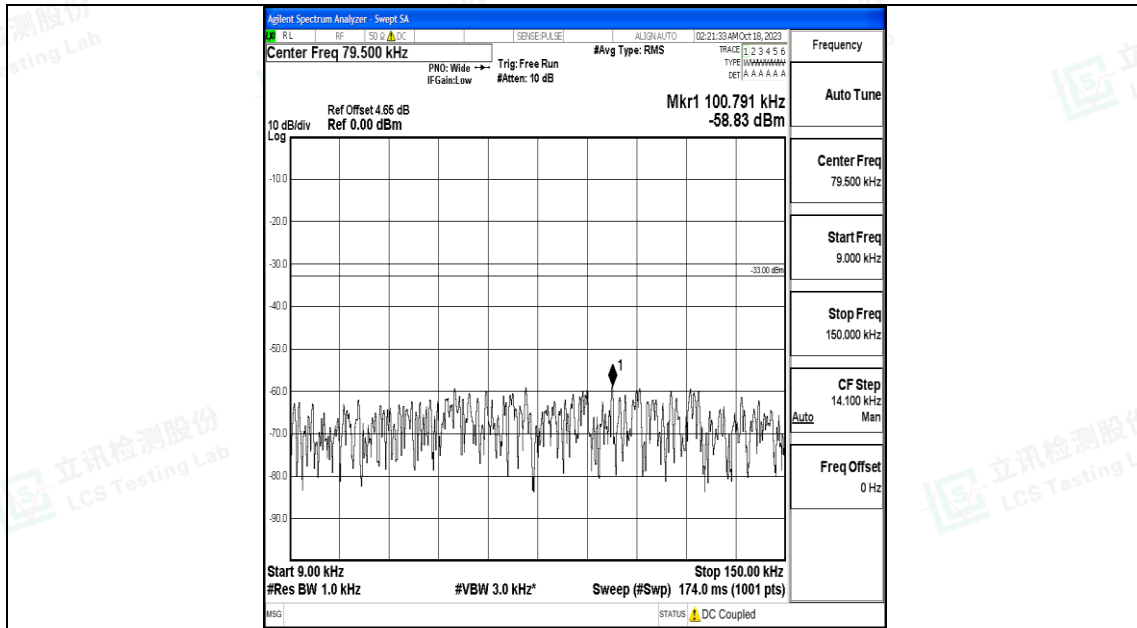

Band12_5MHz_16QAM_23035_1RB#0_30~1000_30~1000

Band12_5MHz_16QAM_23035_1RB#0_1000~3000_1000~3000

Band12_5MHz_16QAM_23035_1RB#0_3000~10000_3000~10000

Band12_5MHz_QPSK_23095_1RB#0_0.009~0.15_0.009~0.15

Band12_5MHz_QPSK_23095_1RB#0_0.15~30_0.15~30