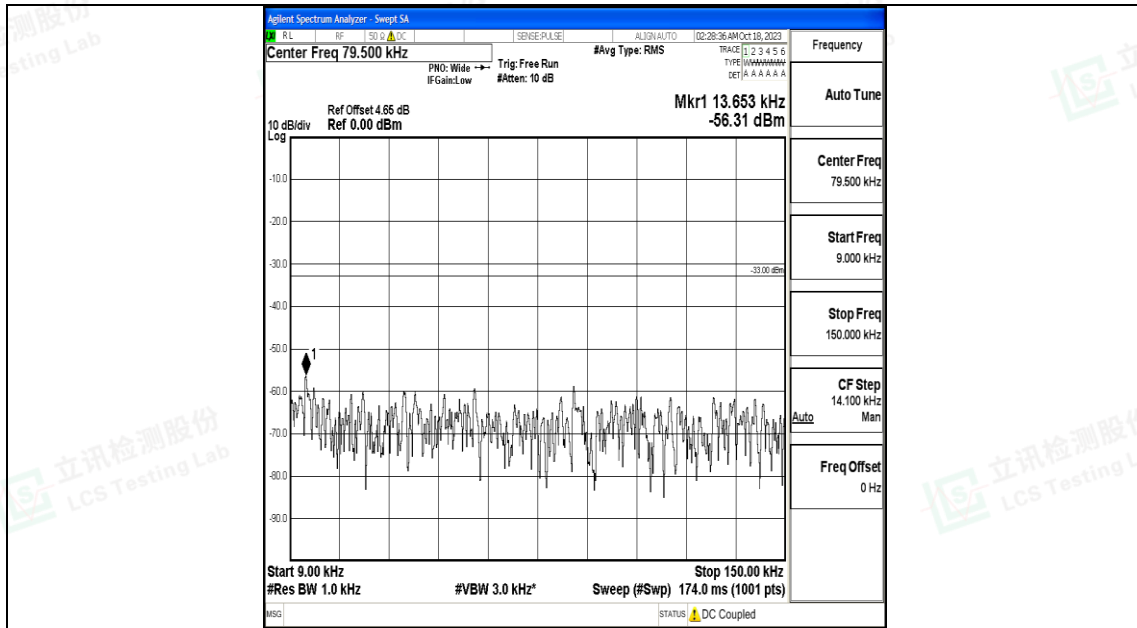

Band12_10MHz_QPSK_23095_1RB#0_3000~10000_3000~10000

Band12_10MHz_16QAM_23095_1RB#0_0.009~0.15_0.009~0.15