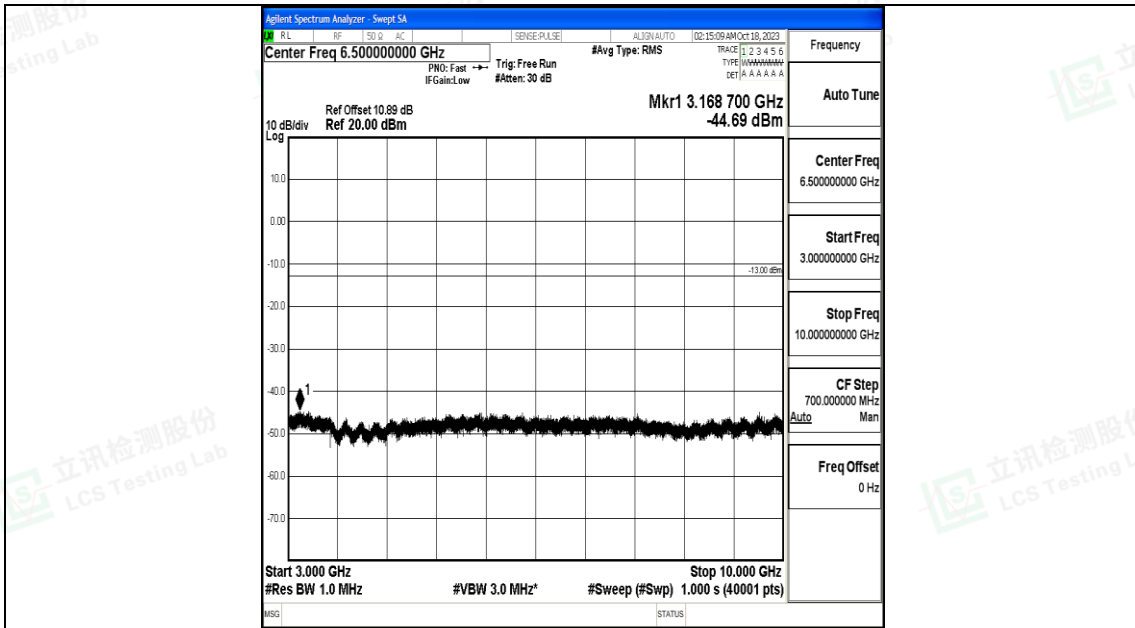

Band12_3MHz_16QAM_23025_1RB#0_1000~3000_1000~3000

Band12_3MHz_16QAM_23095_1RB#0_0.009~0.15_0.009~0.15

Band12_3MHz_16QAM_23095_1RB#0_0.15~30_0.15~30

Band12_3MHz_16QAM_23095_1RB#0_1000~3000_1000~3000

Band12_3MHz_16QAM_23095_1RB#0_3000~10000_3000~10000