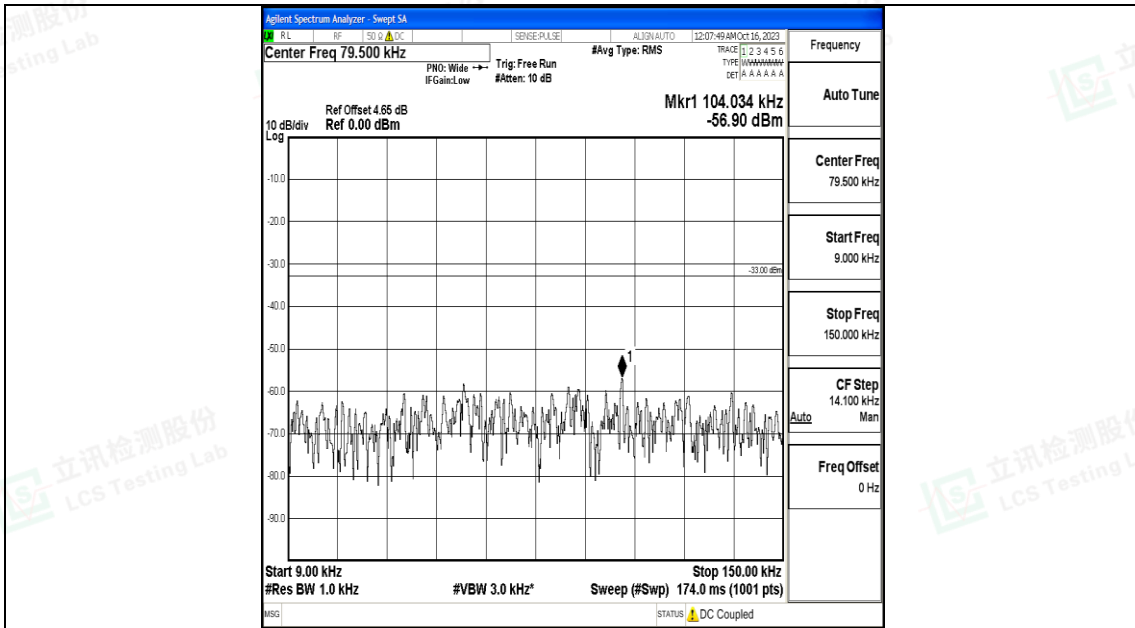

Band12_1.4MHz_16QAM_23095_1RB#0_1000~3000_1000~3000

Band12_1.4MHz_16QAM_23095_1RB#0_3000~10000_3000~10000

Band12_1.4MHz_QPSK_23173_1RB#0_0.009~0.15_0.009~0.15

Band12_1.4MHz_QPSK_23173_1RB#0_0.15~30_0.15~30