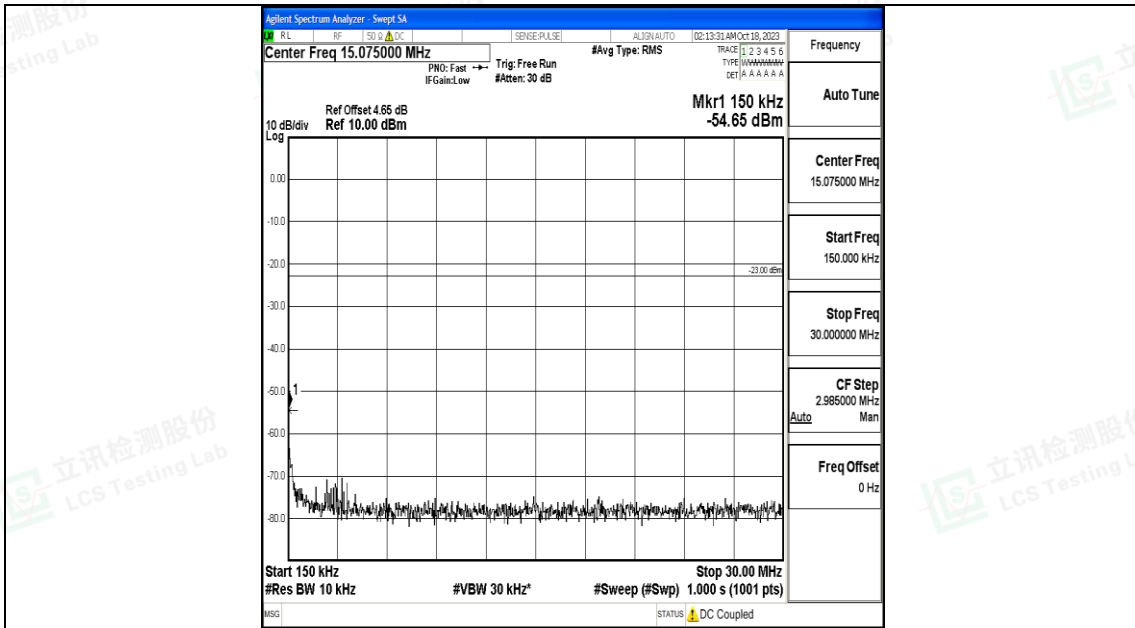

Band12_3MHz_QPSK_23025_1RB#0_0.15~30_0.15~30

Band12_3MHz_QPSK_23025_1RB#0_30~1000_30~1000

Band12_3MHz_QPSK_23025_1RB#0_1000~3000_1000~3000

Band12_3MHz_16QAM_23025_1RB#0_0.15~30_0.15~30

Band12_3MHz_16QAM_23025_1RB#0_30~1000_30~1000