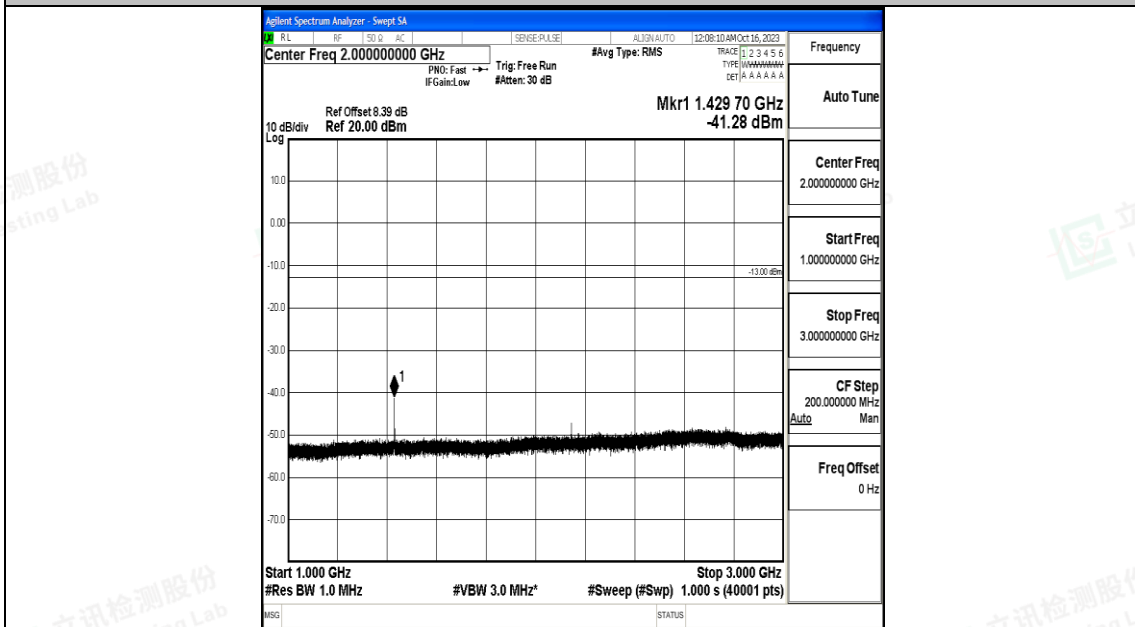

Band12_1.4MHz_QPSK_23173_1RB#0_30~1000_30~1000

Band12_1.4MHz_QPSK_23173_1RB#0_1000~3000_1000~3000