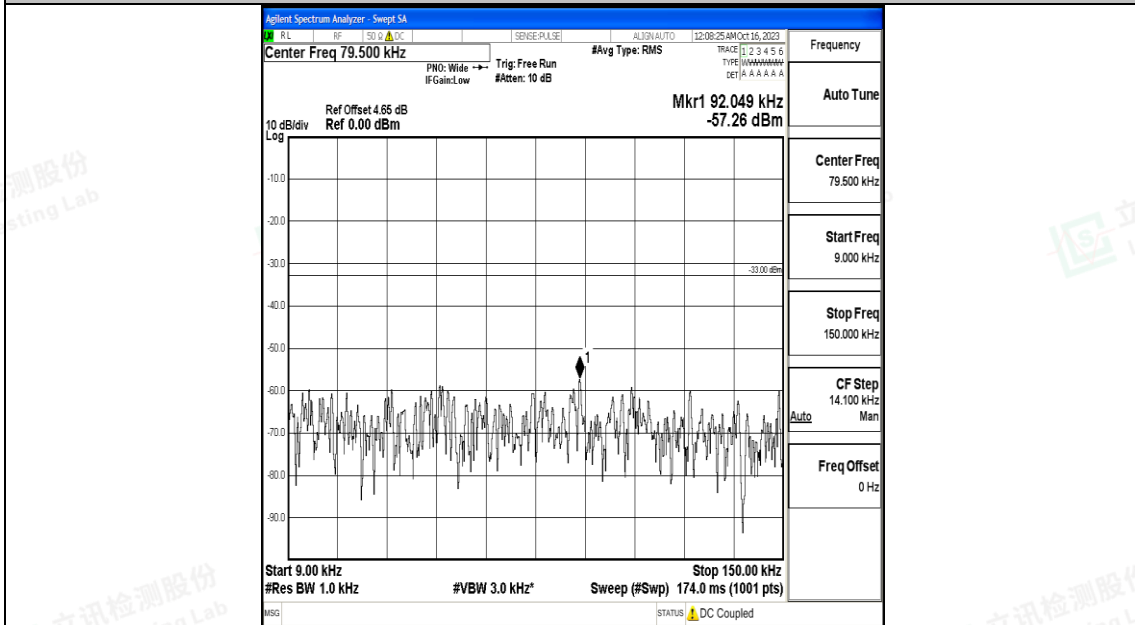

Band12_1.4MHz_QPSK_23173_1RB#0_30~1000_30~1000

Band12_1.4MHz_QPSK_23173_1RB#0_1000~3000_1000~3000

Band12_1.4MHz_QPSK_23173_1RB#0_3000~10000_3000~10000

Band12_1.4MHz_16QAM_23173_1RB#0_0.009~0.15_0.009~0.15