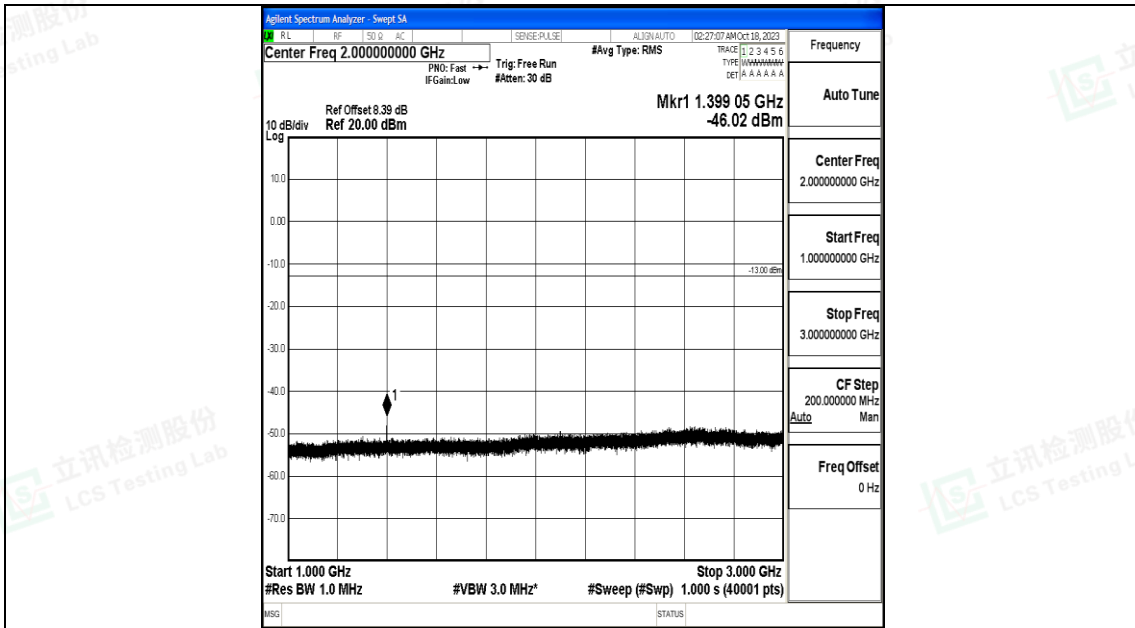

Band12_5MHz_QPSK_23095_1RB#0_30~1000_30~1000

Band12_10MHz_QPSK_23060_1RB#0_0.009~0.15_0.009~0.15

Band12_10MHz_QPSK_23060_1RB#0_0.15~30_0.15~30

Band12_10MHz_QPSK_23060_1RB#0_30~1000_30~1000

Band12_10MHz_QPSK_23060_1RB#0_1000~3000_1000~3000