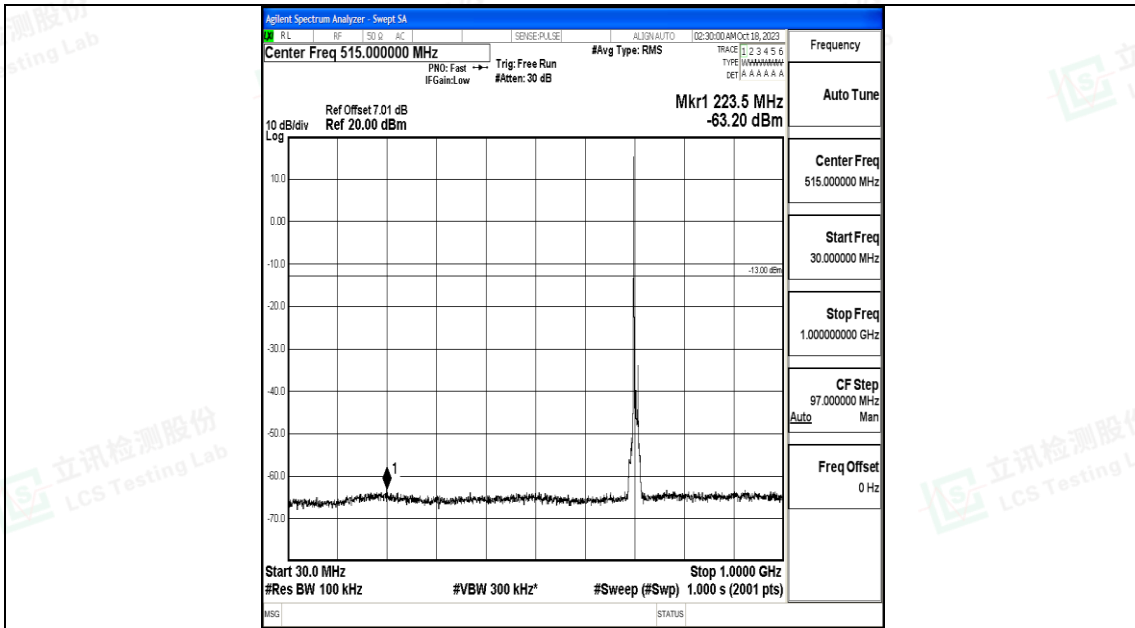

Band12_10MHz_QPSK_23130_1RB#0_3000~10000_3000~10000

Band12_10MHz_16QAM_23130_1RB#0_0.009~0.15_0.009~0.15

Band12_10MHz_16QAM_23130_1RB#0_0.15~30_0.15~30

Band12_10MHz_16QAM_23130_1RB#0_30~1000_30~1000

Band12_10MHz_16QAM_23130_1RB#0_1000~3000_1000~3000