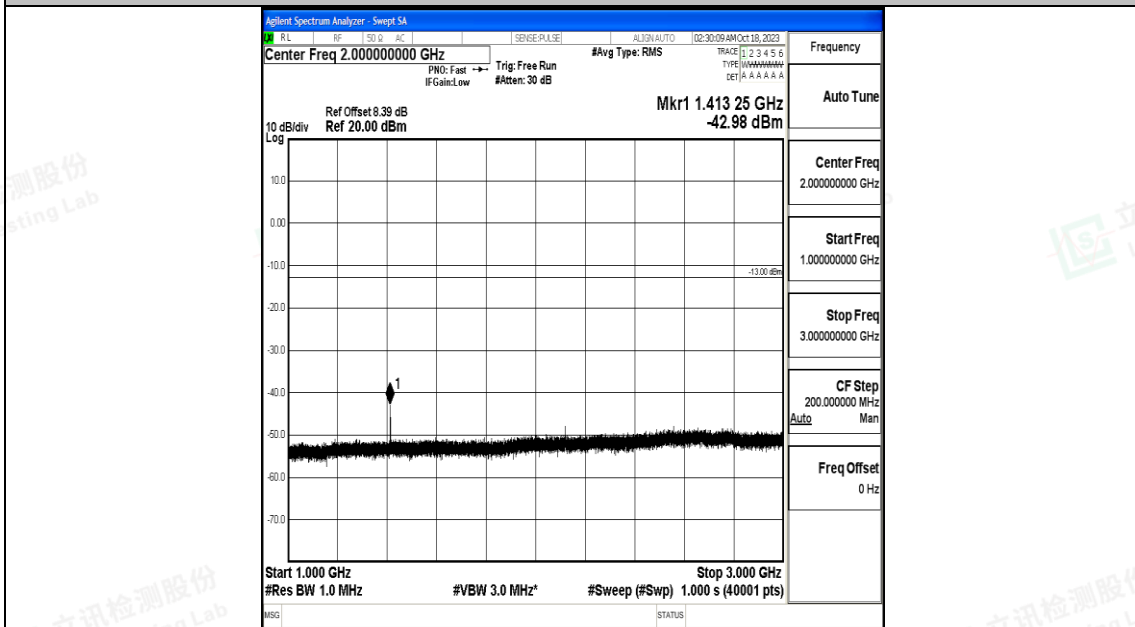

Band12_10MHz_QPSK_23130_1RB#0_3000~10000_3000~10000

Band12_10MHz_16QAM_23130_1RB#0_0.009~0.15_0.009~0.15

Band12_10MHz_16QAM_23130_1RB#0_0.15~30_0.15~30

Band12_10MHz_16QAM_23130_1RB#0_30~1000_30~1000

Band12_10MHz_16QAM_23130_1RB#0_1000~3000_1000~3000