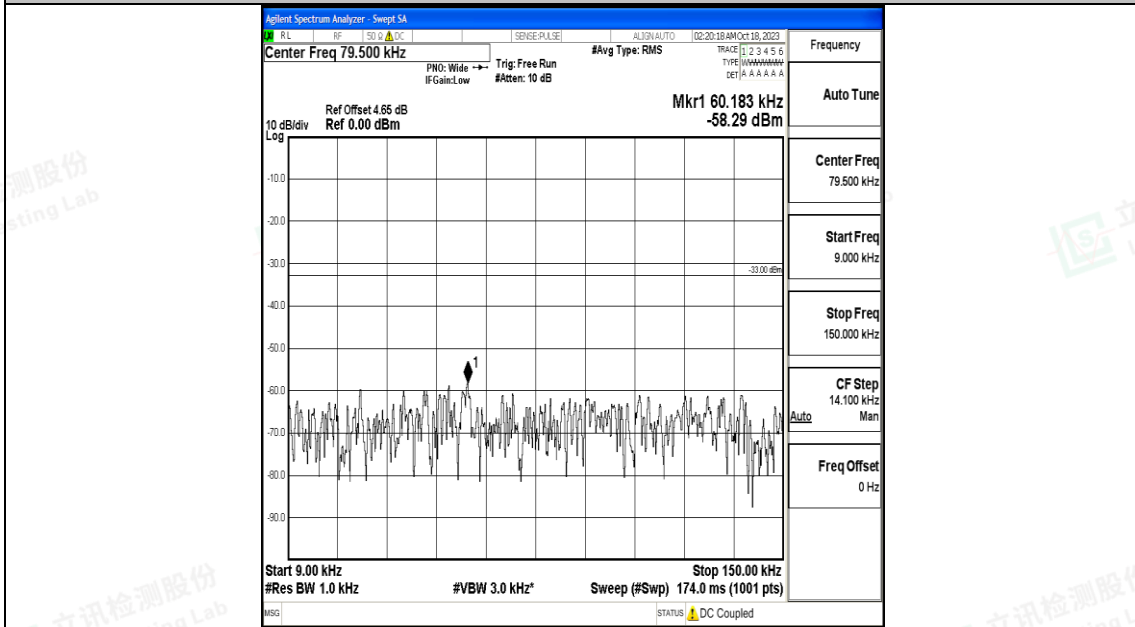

Band12_3MHz_16QAM_23165_1RB#0_30~1000_30~1000

Band12_3MHz_16QAM_23165_1RB#0_1000~3000_1000~3000

Band12_3MHz_16QAM_23165_1RB#0_3000~10000_3000~10000

Band12_5MHz_QPSK_23035_1RB#0_0.009~0.15_0.009~0.15

Band12_5MHz_QPSK_23035_1RB#0_0.15~30_0.15~30