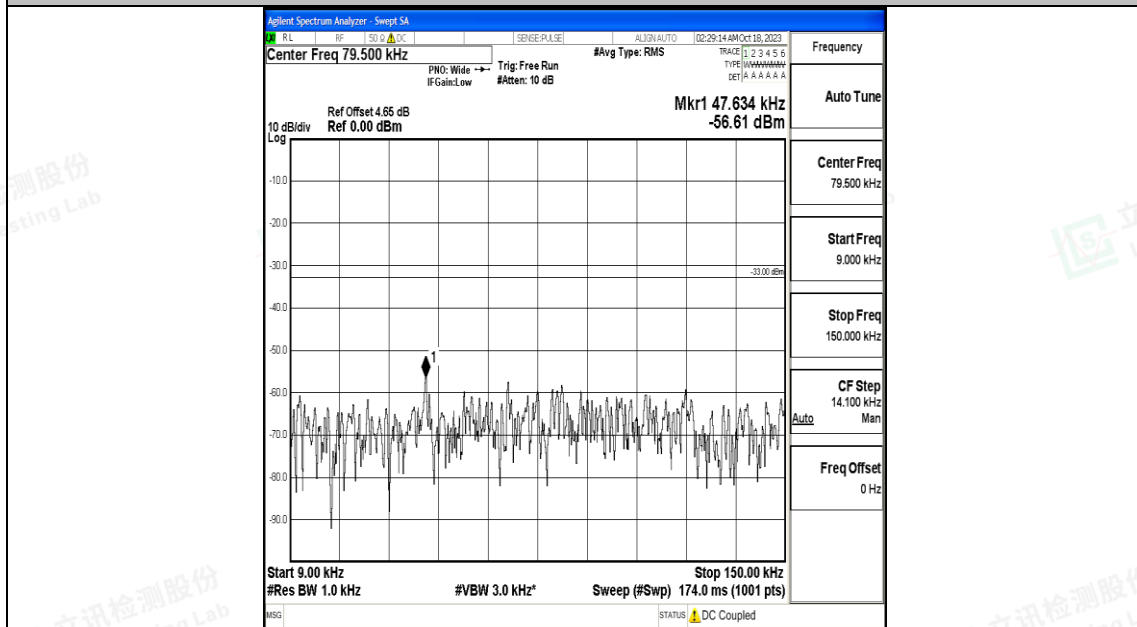

Band12_10MHz_16QAM_23095_1RB#0_3000~10000_3000~10000

Band12_10MHz_QPSK_23130_1RB#0_0.009~0.15_0.009~0.15