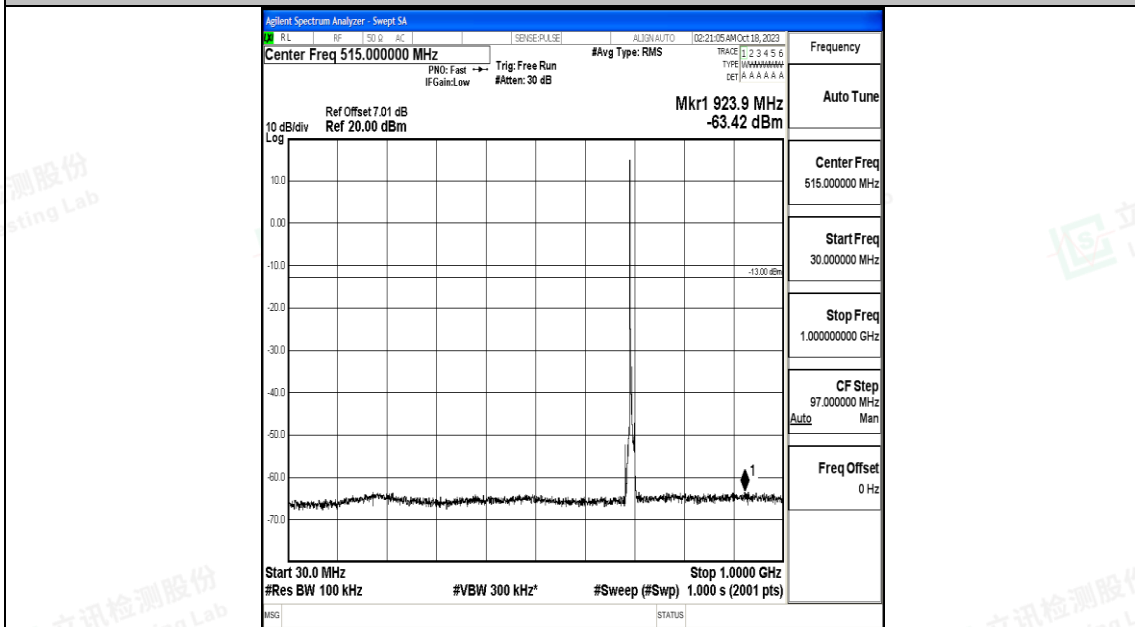

Band12_5MHz_16QAM_23155_1RB#0_0.15~30_0.15~30

Band12_5MHz_16QAM_23155_1RB#0_30~1000_30~1000

Band12_5MHz_16QAM_23155_1RB#0_1000~3000_1000~3000

Band12_5MHz_16QAM_23155_1RB#0_3000~10000_3000~10000

Band12_5MHz_16QAM_23035_1RB#0_0.15~30_0.15~30