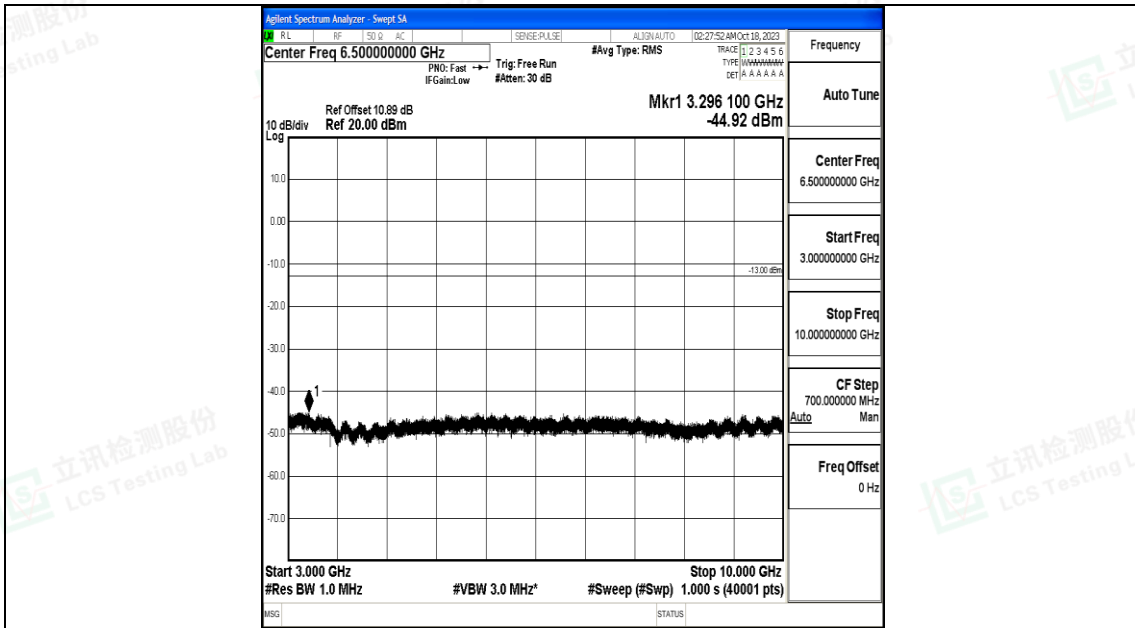

Band12_10MHz_QPSK_23060_1RB#0_3000~10000_3000~10000

Band12_10MHz_16QAM_23060_1RB#0_0.009~0.15_0.009~0.15

Band12_10MHz_16QAM_23060_1RB#0_0.15~30_0.15~30

Band12_10MHz_16QAM_23060_1RB#0_30~1000_30~1000

Band12_10MHz_16QAM_23060_1RB#0_1000~3000_1000~3000