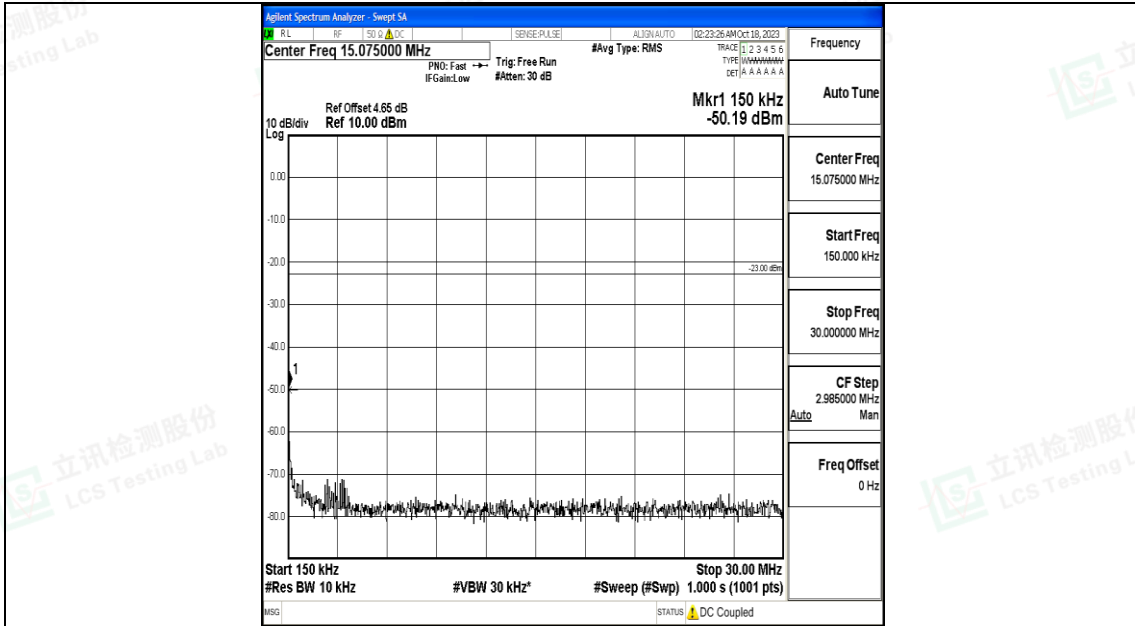

Band12_3MHz_QPSK_23165_1RB#0_0.009~0.15_0.009~0.15

Band12_3MHz_QPSK_23165_1RB#0_0.15~30_0.15~30

Band12_3MHz_QPSK_23165_1RB#0_30~1000_30~1000

Band12_3MHz_QPSK_23165_1RB#0_1000~3000_1000~3000

Band12_3MHz_QPSK_23165_1RB#0_3000~10000_3000~10000