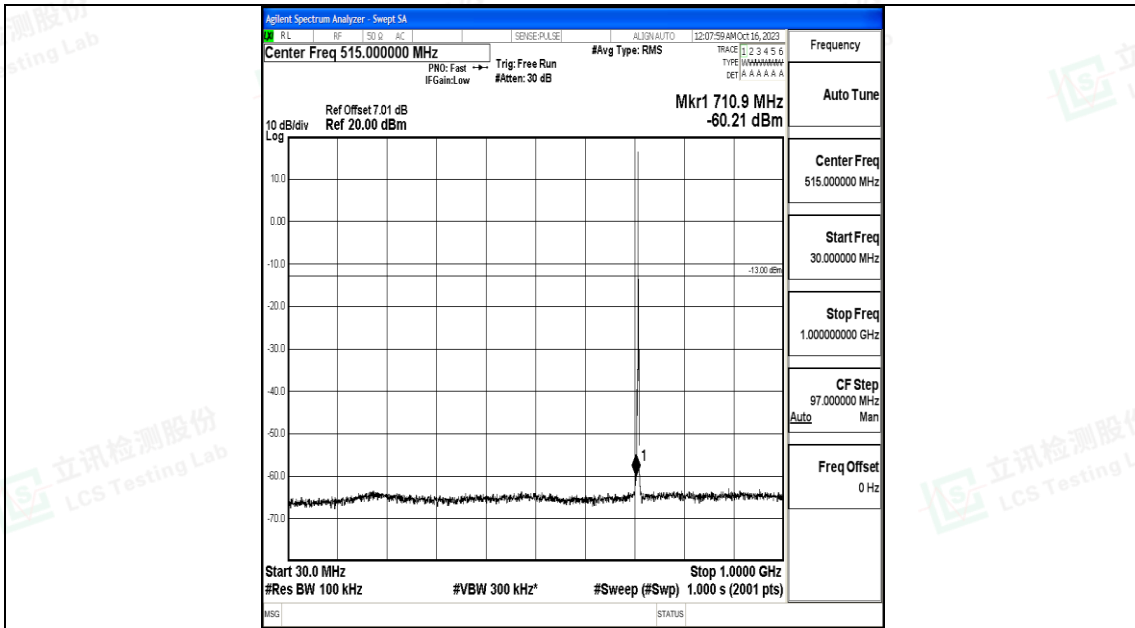

Band12_1.4MHz_16QAM_23095_1RB#0_1000~3000_1000~3000

Band12_1.4MHz_16QAM_23095_1RB#0_3000~10000_3000~10000

Band12_1.4MHz_QPSK_23173_1RB#0_0.009~0.15_0.009~0.15

Band12_1.4MHz_QPSK_23173_1RB#0_0.15~30_0.15~30