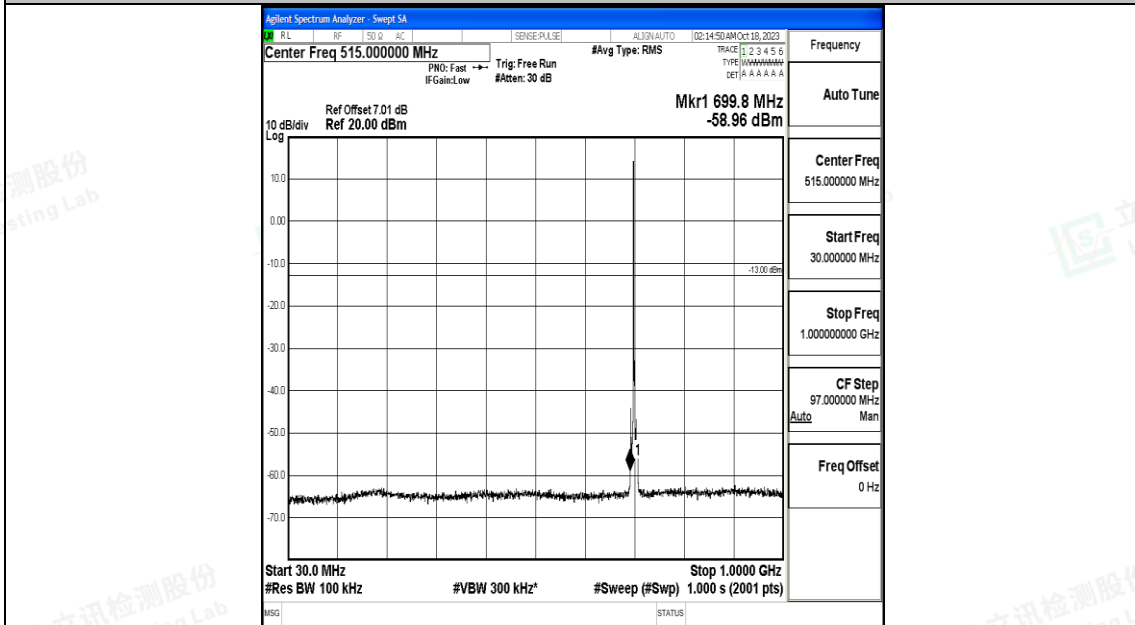

Band12_3MHz_QPSK_23095_1RB#0_3000~10000_3000~10000

Band12_3MHz_16QAM_23095_1RB#0_30~1000_30~1000