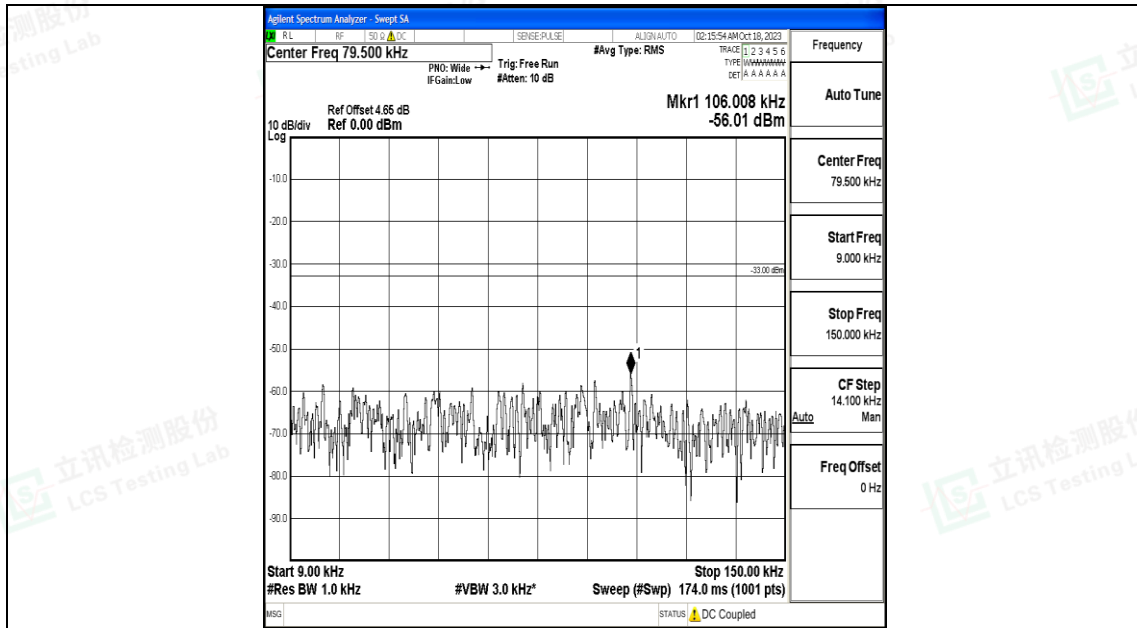

Band12_3MHz_QPSK_23095_1RB#0_1000~3000_1000~3000

Band12_3MHz_QPSK_23095_1RB#0_3000~10000_3000~10000

Band12_3MHz_16QAM_23095_1RB#0_30~1000_30~1000

Band12_3MHz_16QAM_23165_1RB#0_0.009~0.15_0.009~0.15

Band12_3MHz_16QAM_23165_1RB#0_0.15~30_0.15~30