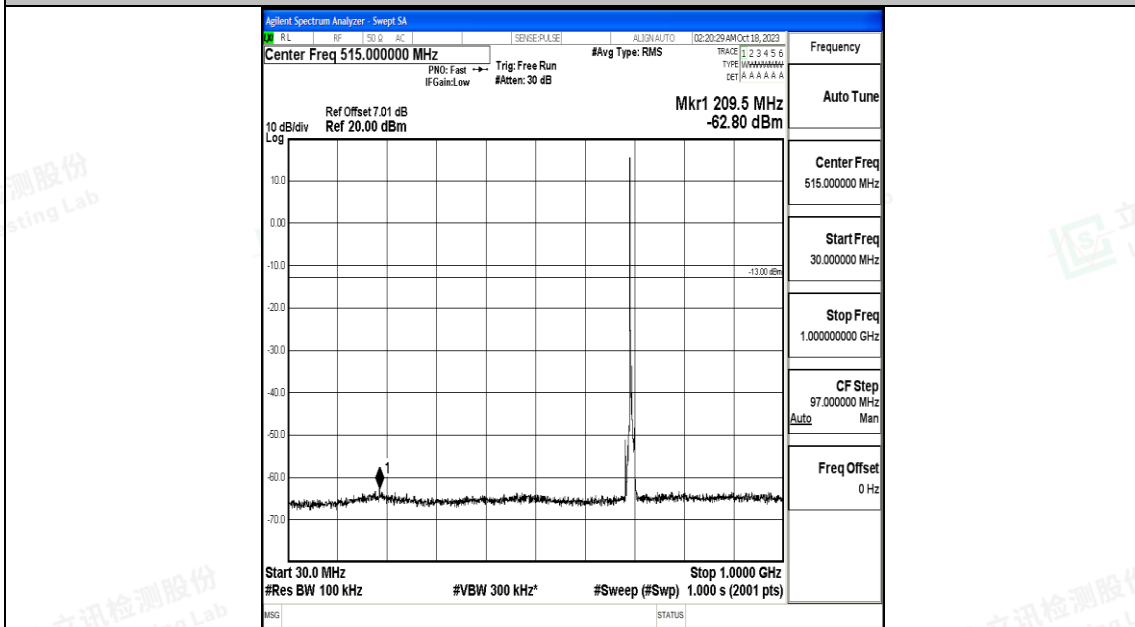

Band12_3MHz_16QAM_23165_1RB#0_30~1000_30~1000

Band12_3MHz_16QAM_23165_1RB#0_1000~3000_1000~3000

Band12_3MHz_16QAM_23165_1RB#0_3000~10000_3000~10000

Band12_5MHz_QPSK_23035_1RB#0_0.009~0.15_0.009~0.15

Band12_5MHz_QPSK_23035_1RB#0_0.15~30_0.15~30