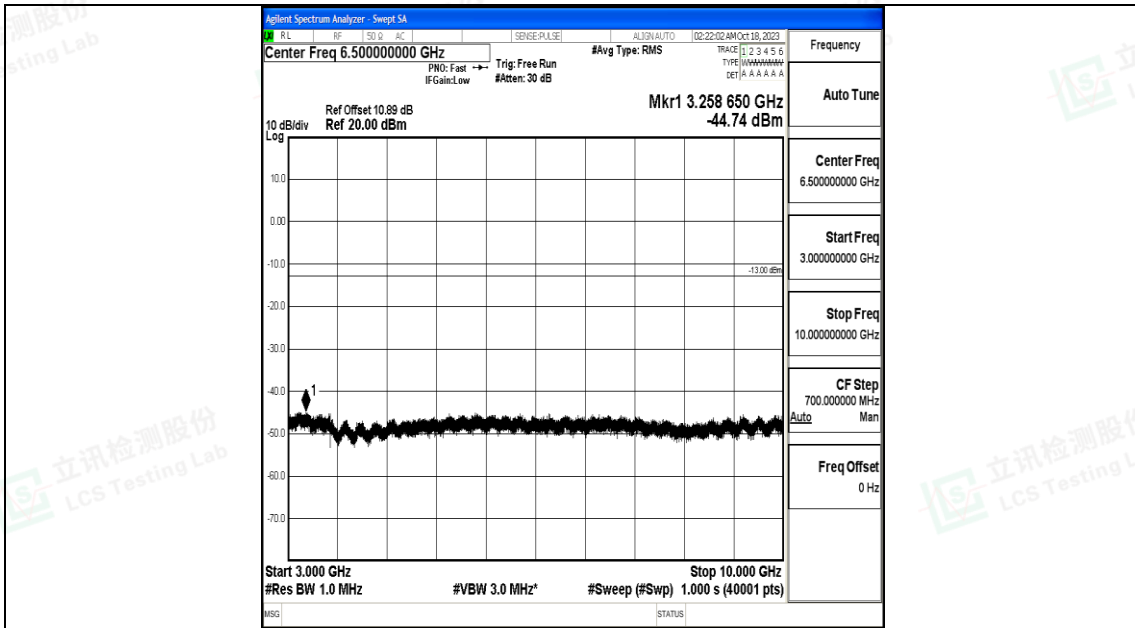

Band12_5MHz_QPSK_23035_1RB#0_30~1000_30~1000

Band12_5MHz_QPSK_23035_1RB#0_1000~3000_1000~3000

Band12_5MHz_QPSK_23035_1RB#0_3000~10000_3000~10000

Band12_5MHz_16QAM_23035_1RB#0_0.009~0.15_0.009~0.15

Band12_5MHz_QPSK_23095_1RB#0_1000~3000_1000~3000