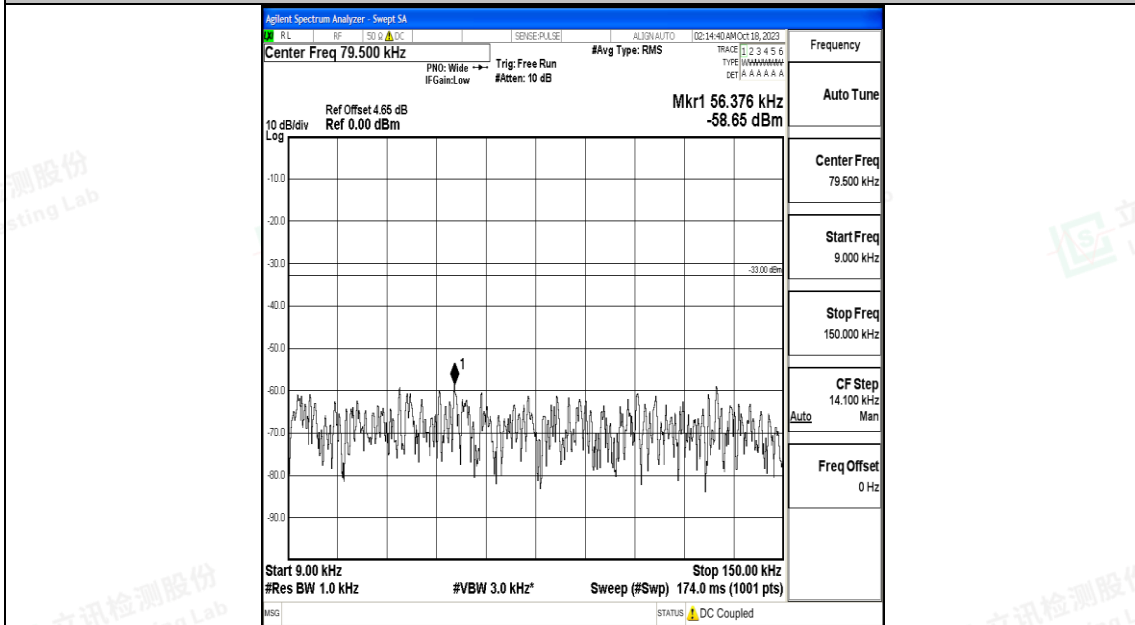

Band12_3MHz_16QAM_23025_1RB#0_1000~3000_1000~3000

Band12_3MHz_16QAM_23095_1RB#0_0.009~0.15_0.009~0.15