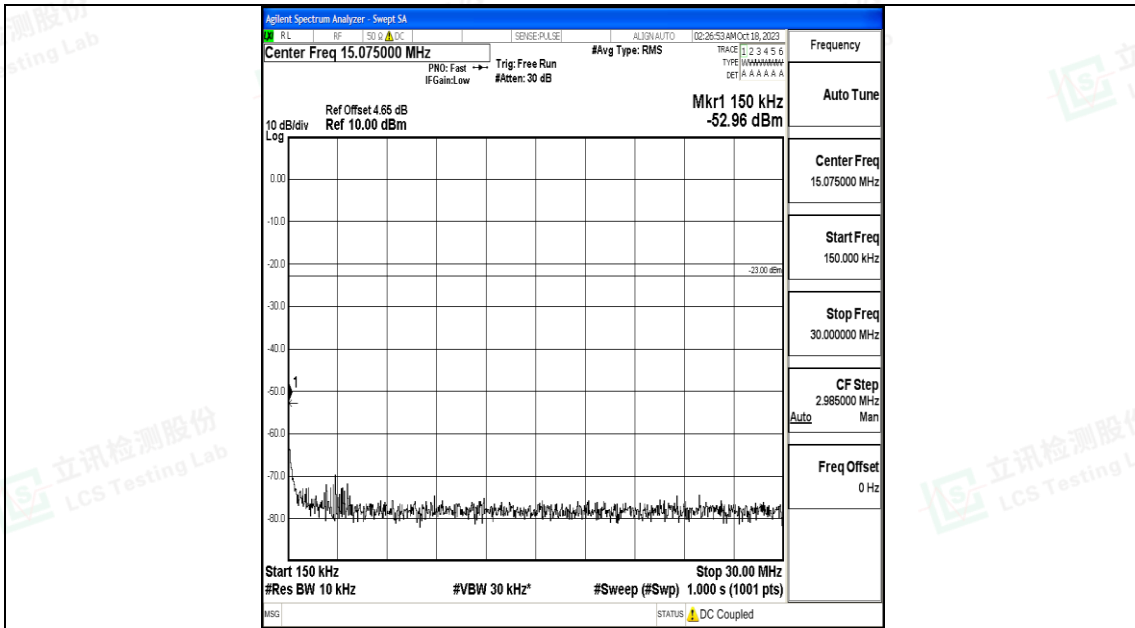

Band12_10MHz_QPSK_23060_1RB#0_0.009~0.15_0.009~0.15

Band12_10MHz_QPSK_23060_1RB#0_0.15~30_0.15~30