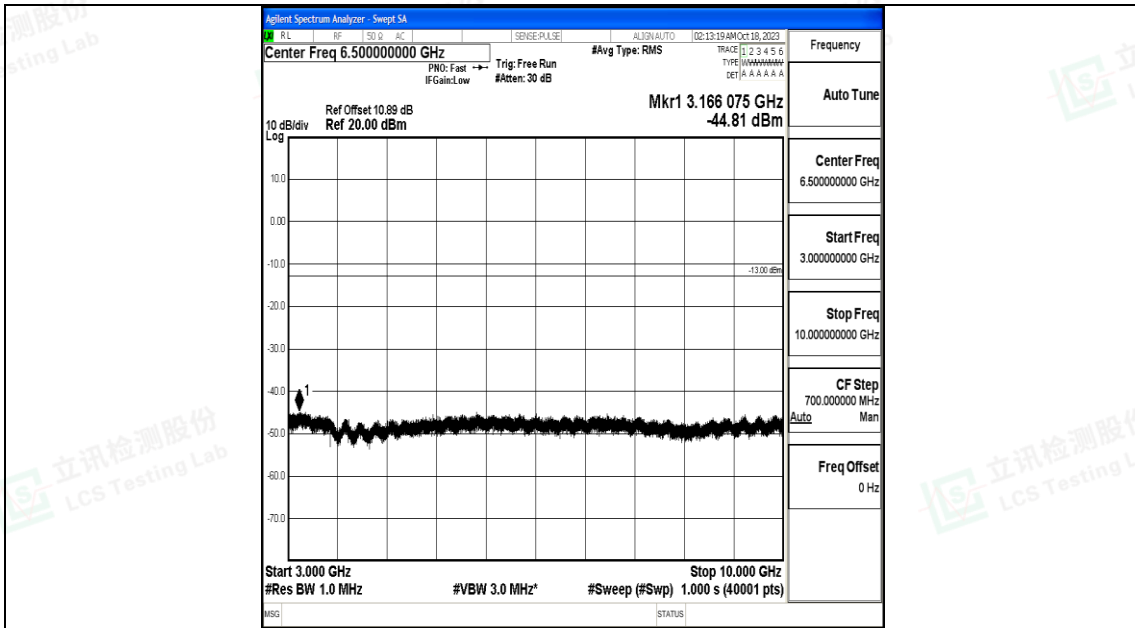

Band12_3MHz_QPSK_23025_1RB#0_0.15~30_0.15~30

Band12_3MHz_QPSK_23025_1RB#0_30~1000_30~1000

Band12_3MHz_QPSK_23025_1RB#0_1000~3000_1000~3000

Band12_3MHz_16QAM_23025_1RB#0_0.15~30_0.15~30

Band12_3MHz_16QAM_23025_1RB#0_30~1000_30~1000