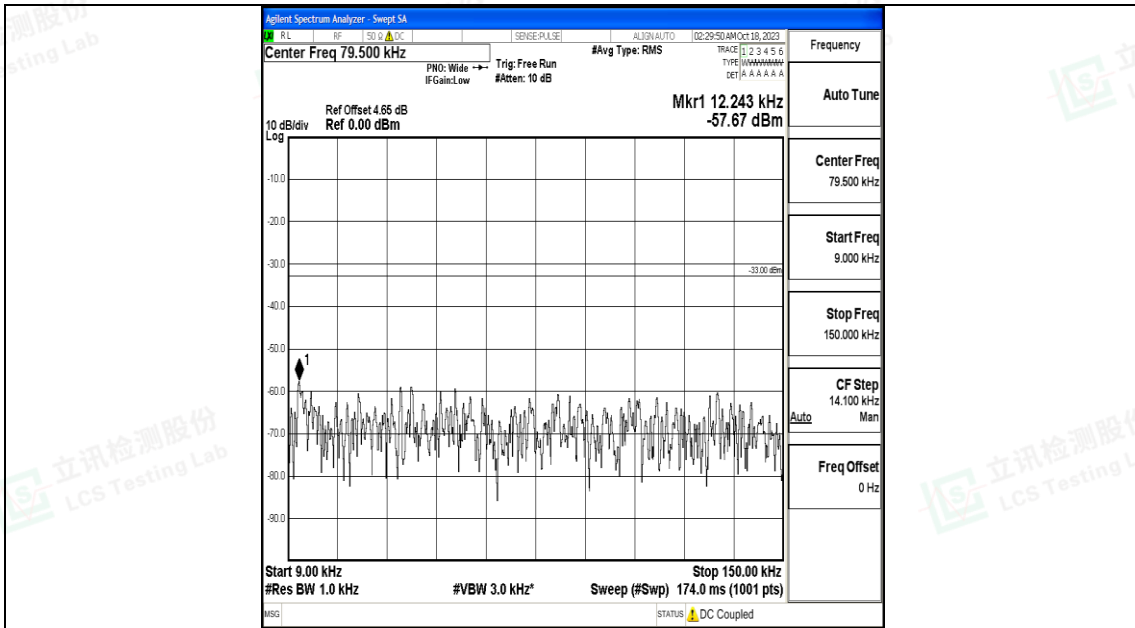

Band12_10MHz_QPSK_23130_1RB#0_3000~10000_3000~10000

Band12_10MHz_16QAM_23130_1RB#0_0.009~0.15_0.009~0.15