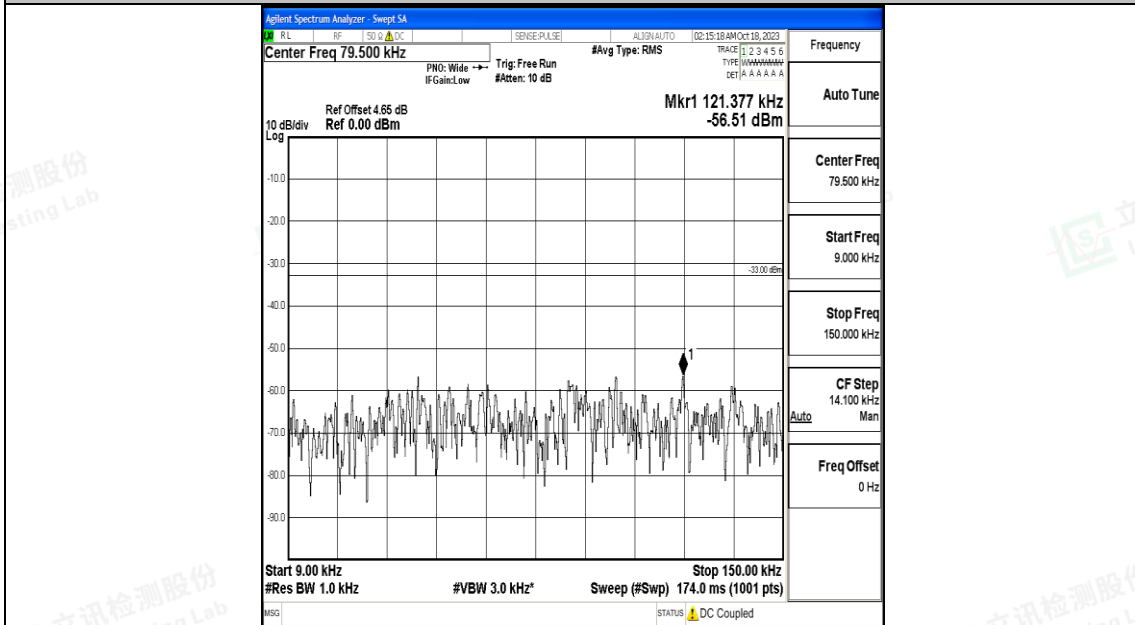

Band12_3MHz_16QAM_23025_1RB#0_1000~3000_1000~3000

Band12_3MHz_16QAM_23095_1RB#0_0.009~0.15_0.009~0.15

Band12_3MHz_16QAM_23095_1RB#0_0.15~30_0.15~30

Band12_3MHz_16QAM_23095_1RB#0_1000~3000_1000~3000

Band12_3MHz_16QAM_23095_1RB#0_3000~10000_3000~10000