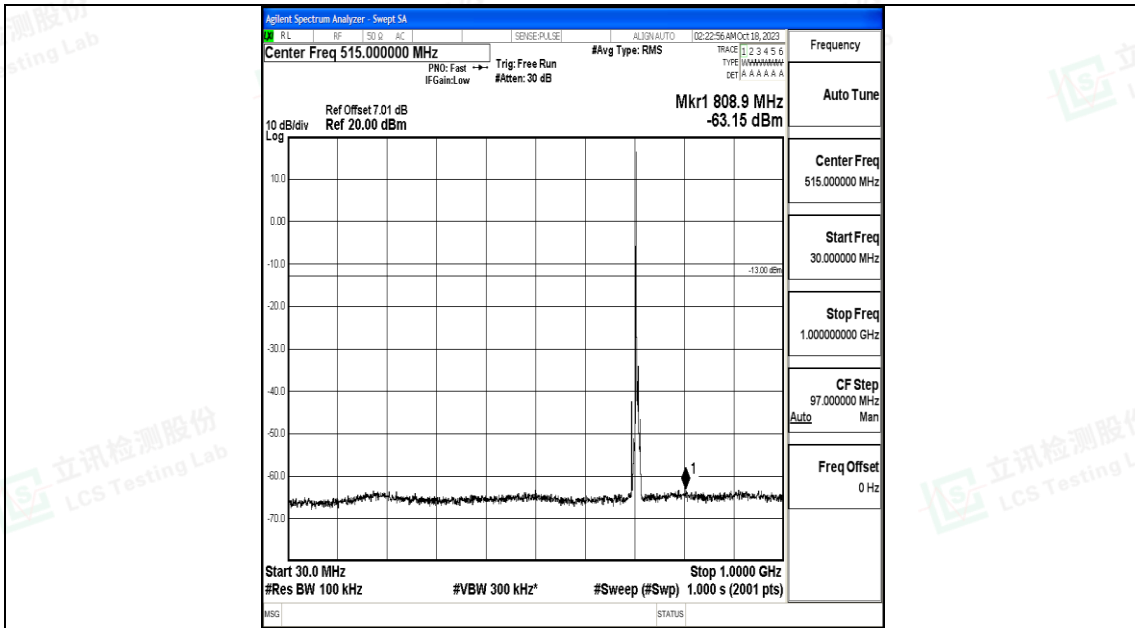

Band12_5MHz_16QAM_23095_1RB#0_3000~10000_3000~10000

Band12_5MHz_QPSK_23155_1RB#0_0.009~0.15_0.009~0.15

Band12_5MHz_QPSK_23155_1RB#0_0.15~30_0.15~30

Band12_5MHz_QPSK_23155_1RB#0_30~1000_30~1000

Band12_5MHz_QPSK_23155_1RB#0_1000~3000_1000~3000