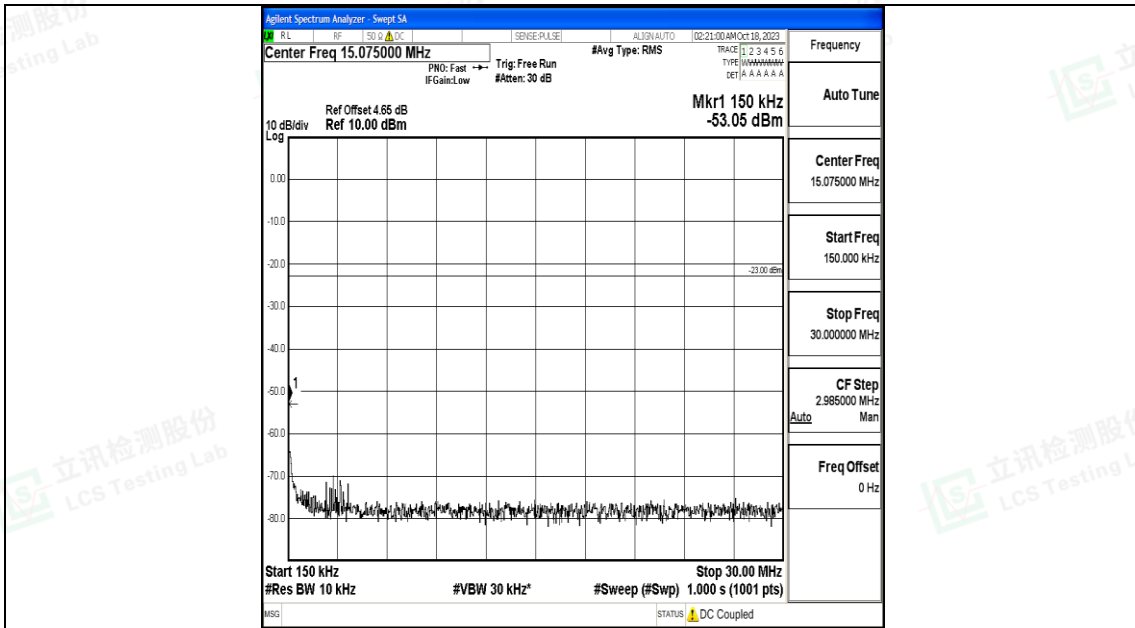

Band12_5MHz_16QAM_23155_1RB#0_0.15~30_0.15~30

Band12_5MHz_16QAM_23155_1RB#0_30~1000_30~1000

Band12_5MHz_16QAM_23155_1RB#0_1000~3000_1000~3000

Band12_5MHz_16QAM_23155_1RB#0_3000~10000_3000~10000

Band12_5MHz_16QAM_23035_1RB#0_0.15~30_0.15~30