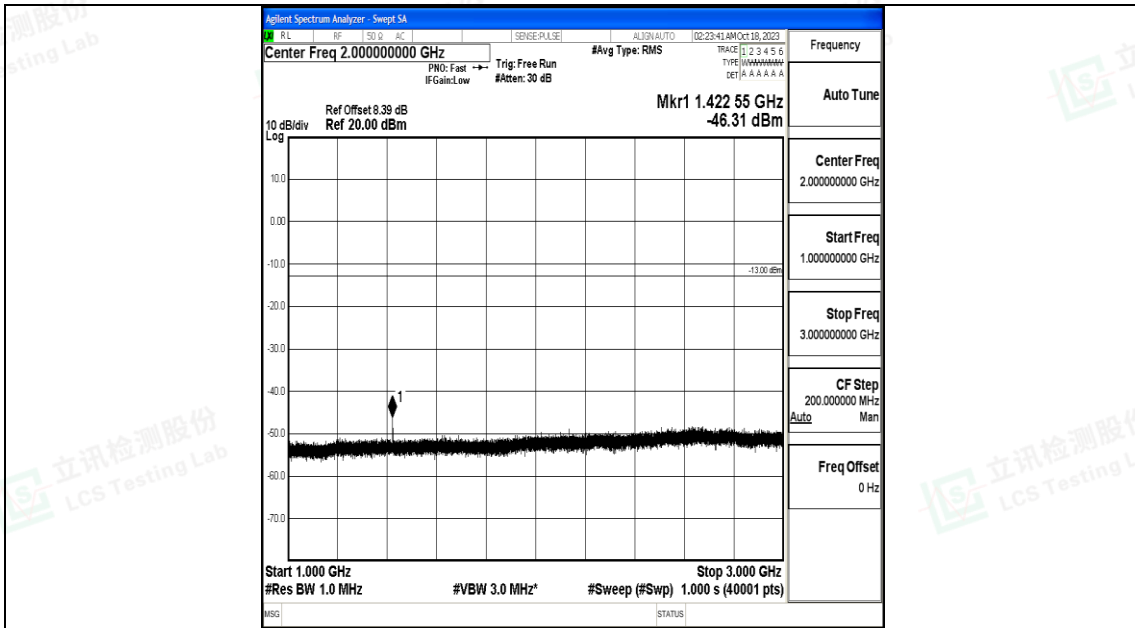

Band12_5MHz_16QAM_23155_1RB#0_30~1000_30~1000

Band12_5MHz_16QAM_23155_1RB#0_1000~3000_1000~3000