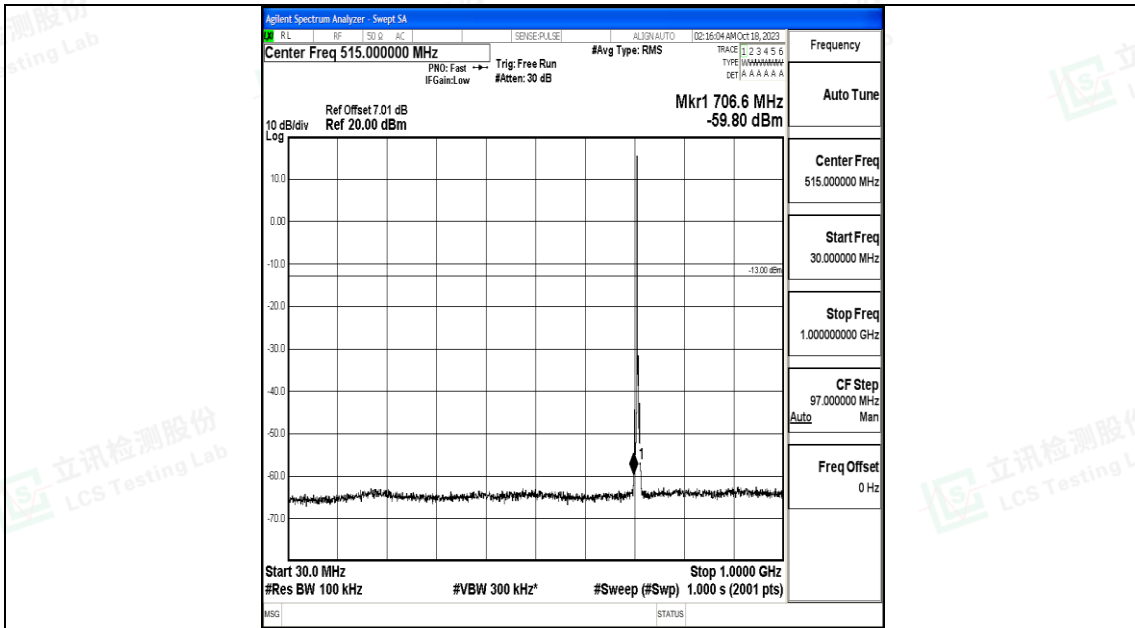

Band12_3MHz_QPSK_23095_1RB#0_1000~3000_1000~3000

Band12_3MHz_QPSK_23095_1RB#0_3000~10000_3000~10000

Band12_3MHz_16QAM_23095_1RB#0_30~1000_30~1000

Band12_3MHz_16QAM_23165_1RB#0_0.009~0.15_0.009~0.15

Band12_3MHz_16QAM_23165_1RB#0_0.15~30_0.15~30