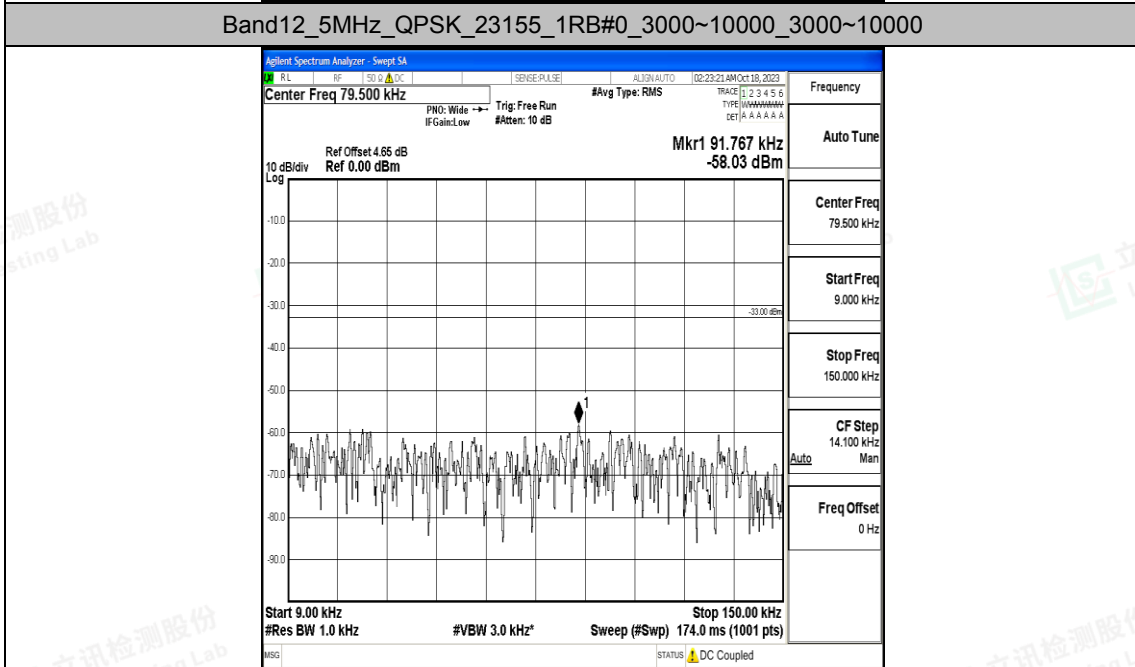

Band12_3MHz_QPSK_23165_1RB#0_0.009~0.15_0.009~0.15

Band12_3MHz_QPSK_23165_1RB#0_0.15~30_0.15~30

Band12_3MHz_QPSK_23165_1RB#0_30~1000_30~1000

Band12_3MHz_QPSK_23165_1RB#0_1000~3000_1000~3000

Band12_3MHz_QPSK_23165_1RB#0_3000~10000_3000~10000