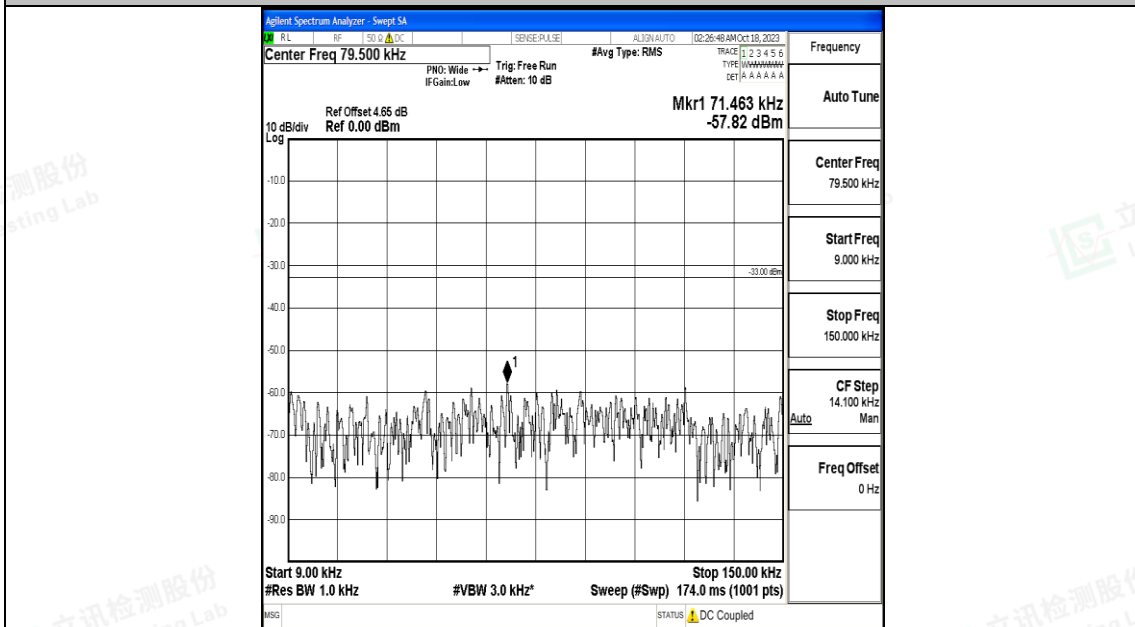

Band12_5MHz_QPSK_23095_1RB#0_30~1000_30~1000

Band12_10MHz_QPSK_23060_1RB#0_0.009~0.15_0.009~0.15