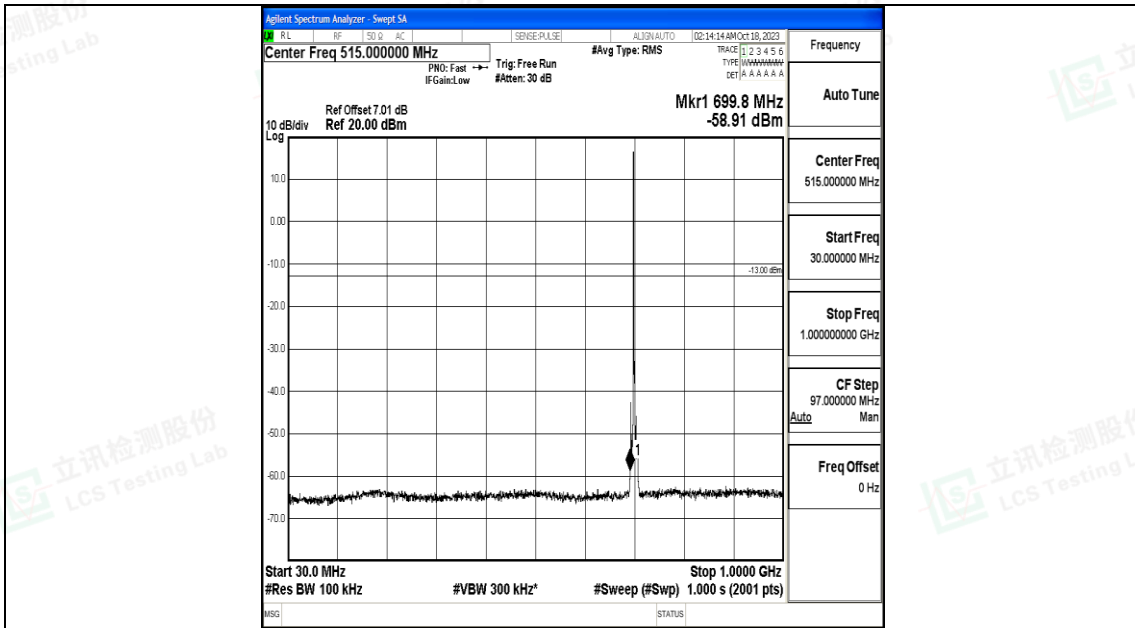

Band12_10MHz_16QAM_23130_1RB#0_3000~10000_3000~10000

Band12_3MHz_16QAM_23025_1RB#0_3000~10000_3000~10000

Band12_3MHz_QPSK_23095_1RB#0_0.009~0.15_0.009~0.15

Band12_3MHz_QPSK_23095_1RB#0_0.15~30_0.15~30

Band12_3MHz_QPSK_23095_1RB#0_30~1000_30~1000