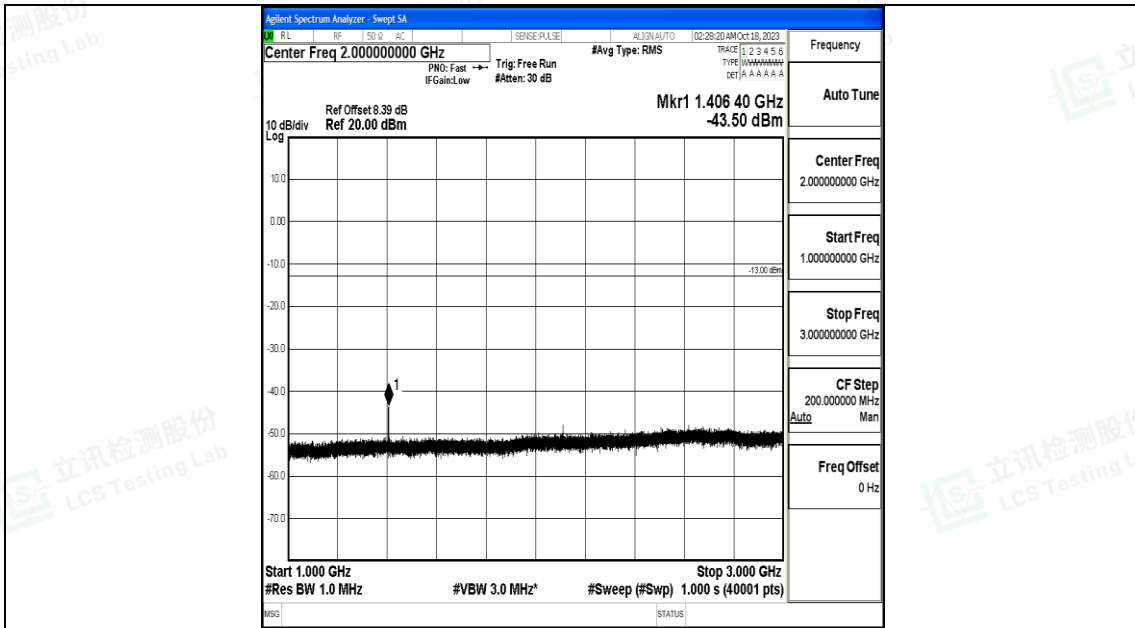

Band12_10MHz_16QAM_23060_1RB#0_3000~10000_3000~10000

Band12_10MHz_QPSK_23095_1RB#0_0.009~0.15_0.009~0.15

Band12_10MHz_QPSK_23095_1RB#0_0.15~30_0.15~30

Band12_10MHz_QPSK_23095_1RB#0_30~1000_30~1000

Band12_10MHz_QPSK_23095_1RB#0_1000~3000_1000~3000