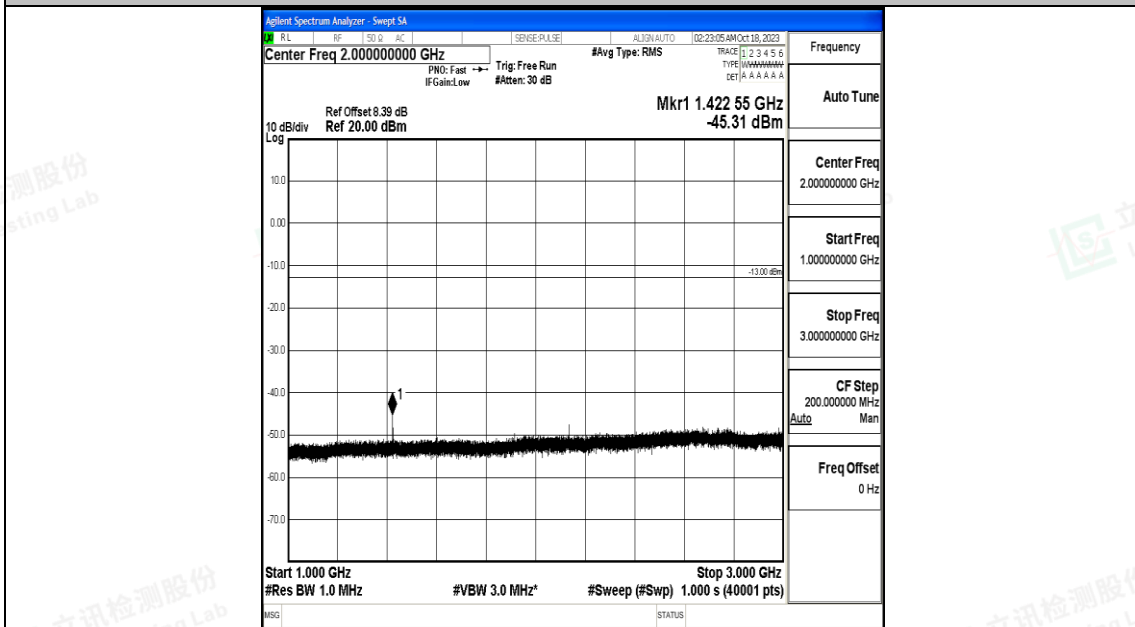

Band12_5MHz_16QAM_23095_1RB#0_3000~10000_3000~10000

Band12_5MHz_QPSK_23155_1RB#0_0.009~0.15_0.009~0.15

Band12_5MHz_QPSK_23155_1RB#0_0.15~30_0.15~30

Band12_5MHz_QPSK_23155_1RB#0_30~1000_30~1000

Band12_5MHz_QPSK_23155_1RB#0_1000~3000_1000~3000