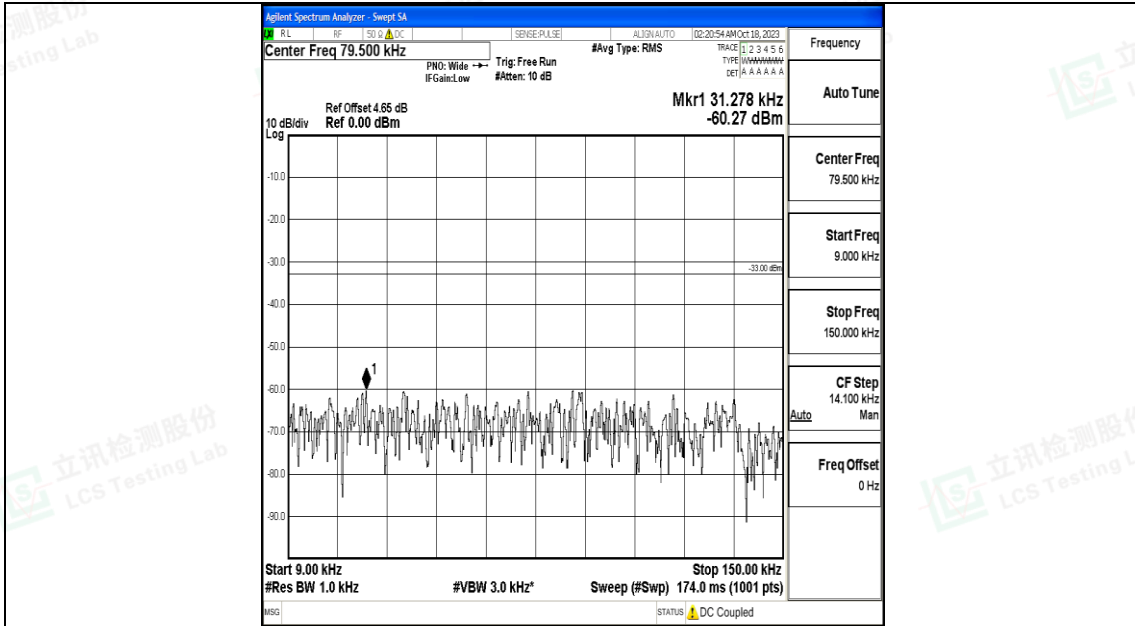

Band12_5MHz_QPSK_23035_1RB#0_30~1000_30~1000

Band12_5MHz_QPSK_23035_1RB#0_1000~3000_1000~3000

Band12_5MHz_QPSK_23035_1RB#0_3000~10000_3000~10000

Band12_5MHz_16QAM_23035_1RB#0_0.009~0.15_0.009~0.15

Band12_5MHz_QPSK_23095_1RB#0_1000~3000_1000~3000