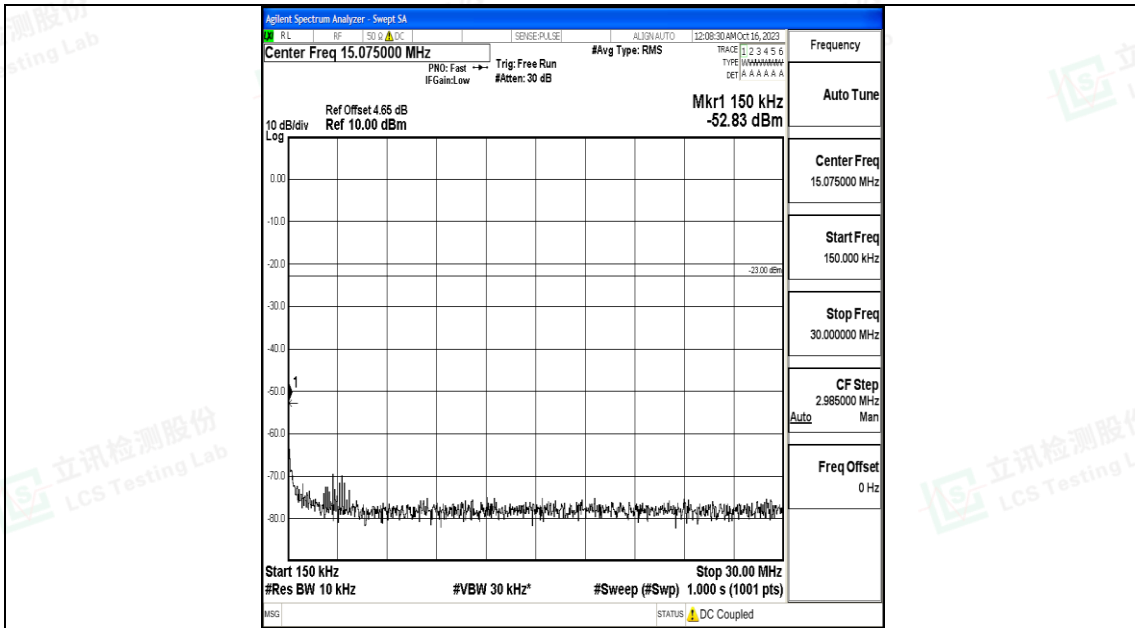

Band12_1.4MHz_QPSK_23173_1RB#0_30~1000_30~1000

Band12_1.4MHz_QPSK_23173_1RB#0_1000~3000_1000~3000

Band12_1.4MHz_QPSK_23173_1RB#0_3000~10000_3000~10000

Band12_1.4MHz_16QAM_23173_1RB#0_0.009~0.15_0.009~0.15