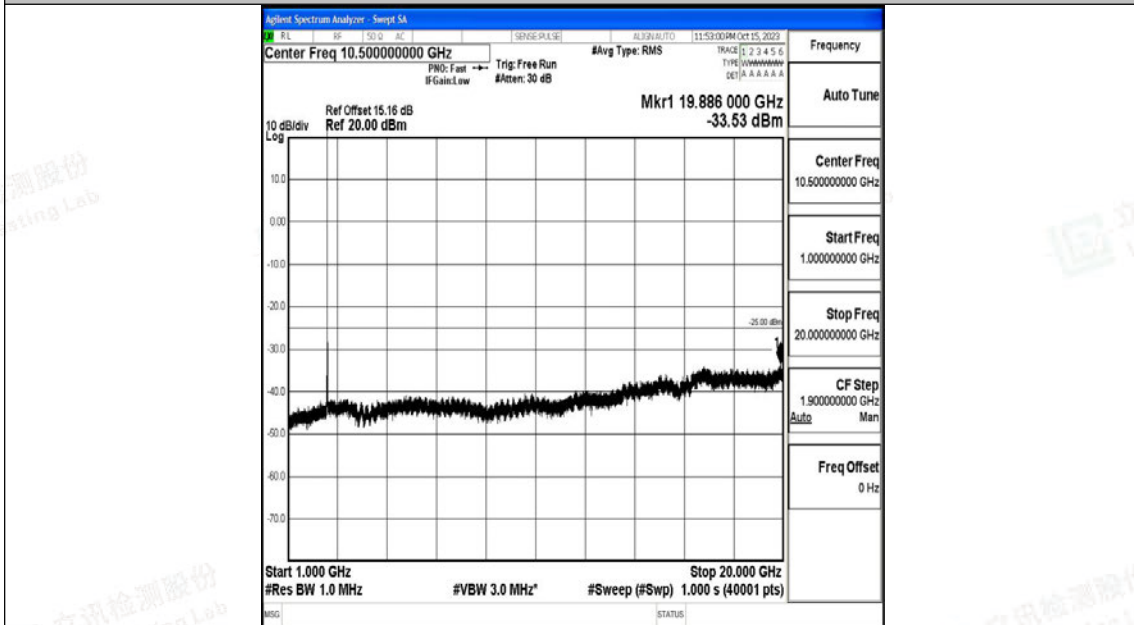

Band7_10MHz_QPSK_20800_1RB#0_0.15~30_0.15~30

Band7_10MHz_QPSK_20800_1RB#0_30~1000_30~1000

Band7_10MHz_QPSK_20800_1RB#0_1000~20000_1000~20000

Band7_10MHz_QPSK_20800_1RB#0_20000~27000_20000~27000

Band7_10MHz_16QAM_20800_1RB#0_0.009~0.15_0.009~0.15