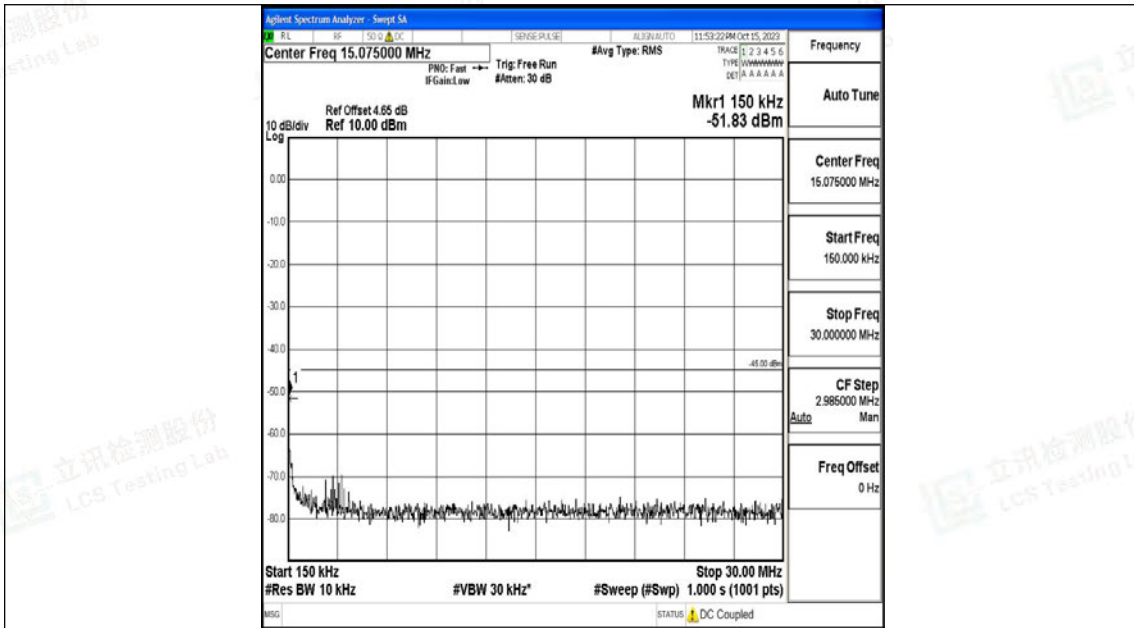

Band7_15MHz_16QAM_20825_1RB#0_1000~20000_1000~20000

Band7_15MHz_QPSK_21100_1RB#0_0.15~30_0.15~30