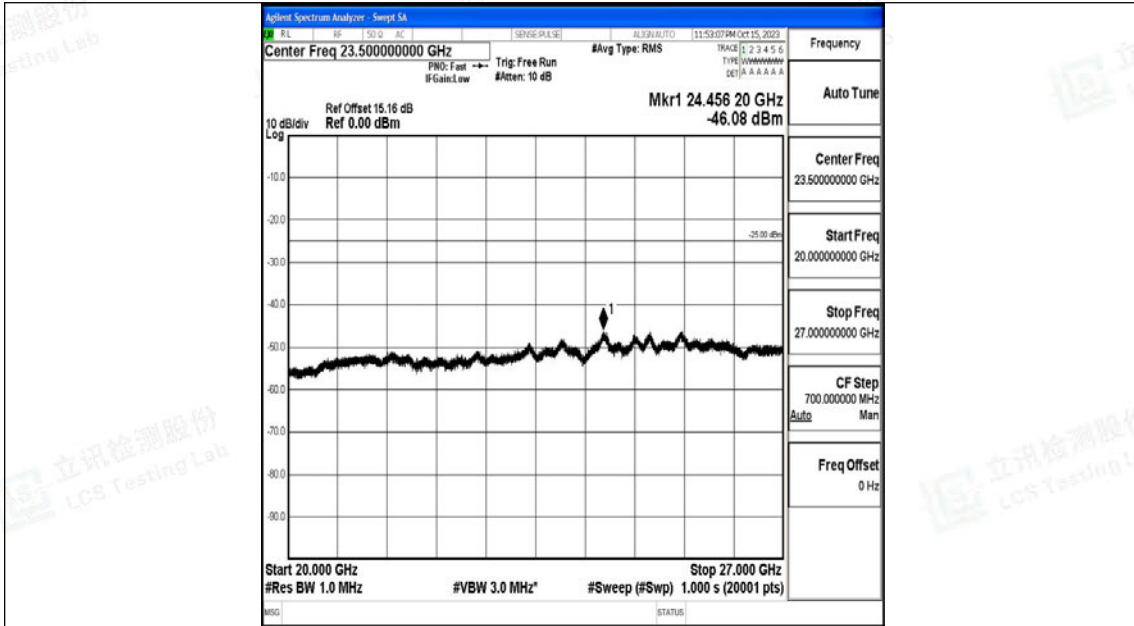

Band7_15MHz_QPSK_20825_1RB#0_1000~20000_1000~20000

Band7_15MHz_QPSK_20825_1RB#0_20000~27000_20000~27000

Band7_15MHz_16QAM_20825_1RB#0_0.009~0.15_0.009~0.15

Band7_15MHz_16QAM_20825_1RB#0_0.15~30_0.15~30

Band7_15MHz_16QAM_20825_1RB#0_30~1000_30~1000