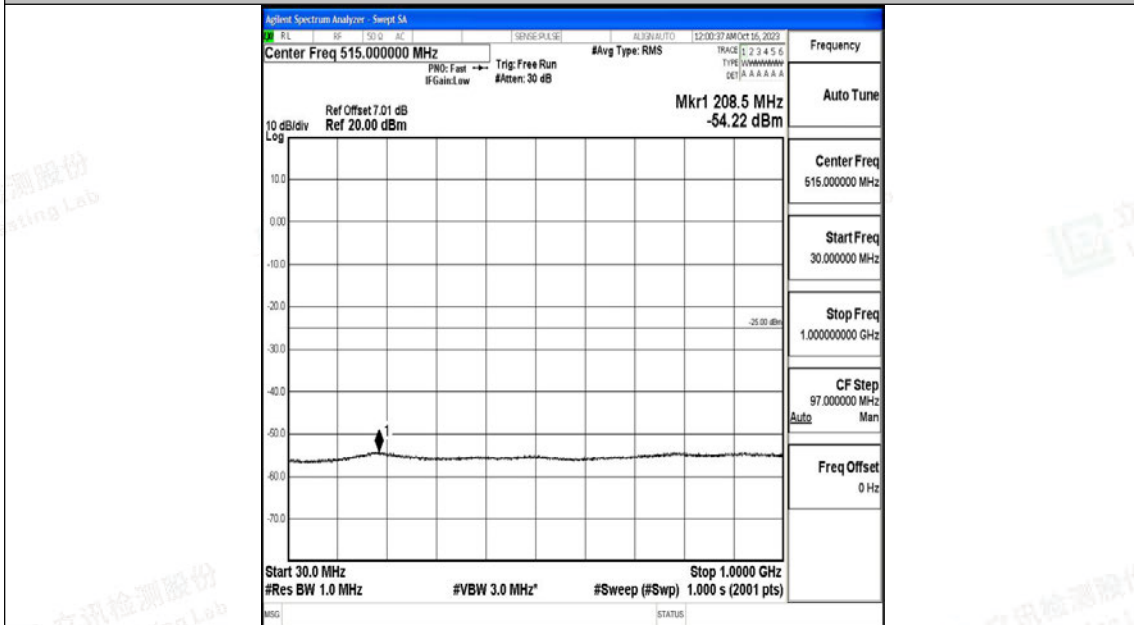

Band7_20MHz_16QAM_21100_1RB#0_0.15~30_0.15~30

Band7_20MHz_16QAM_21100_1RB#0_30~1000_30~1000