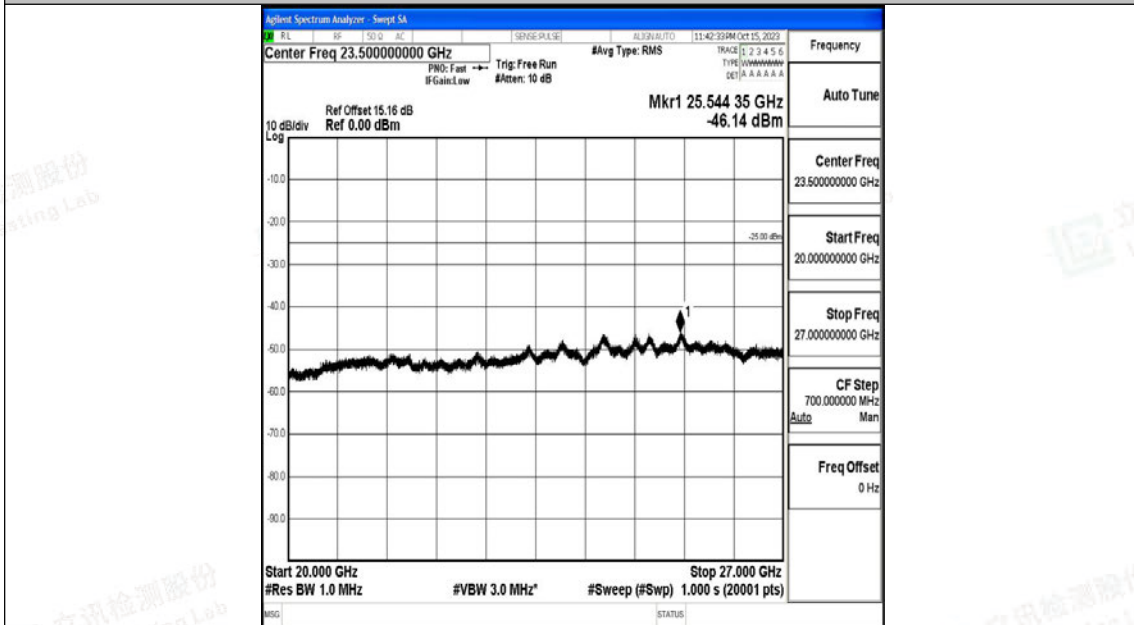

Band7_5MHz_16QAM_21425_1RB#0_1000~20000_1000~20000

Band7_5MHz_16QAM_21425_1RB#0_20000~27000_20000~27000