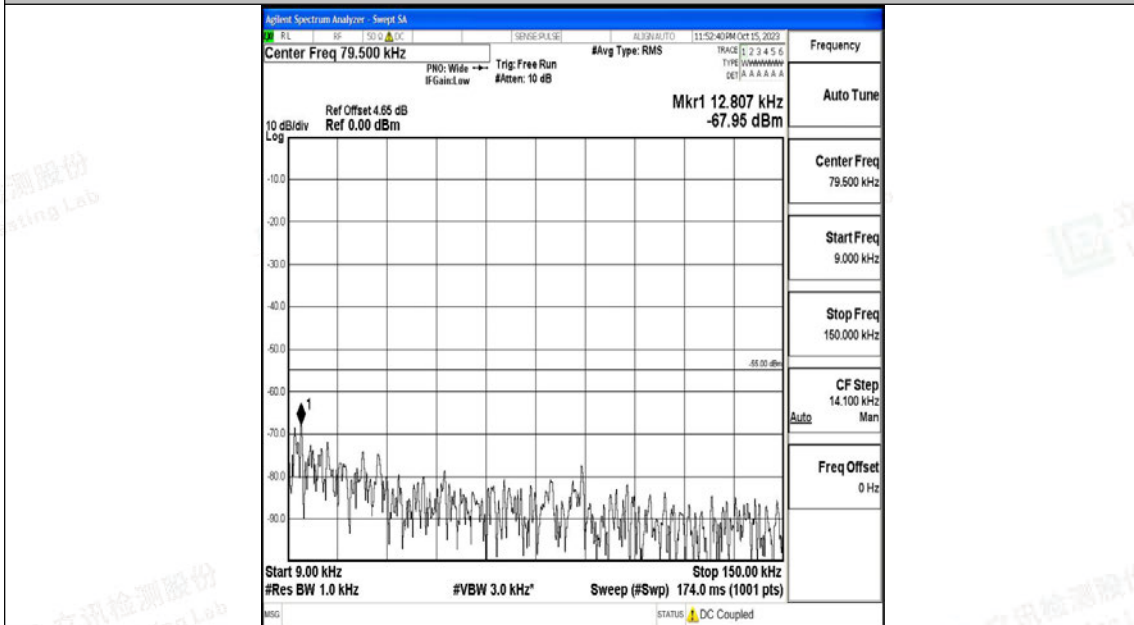

Band7_15MHz_QPSK_20825_1RB#0_20000~27000_20000~27000

Band7_15MHz_16QAM_20825_1RB#0_0.009~0.15_0.009~0.15