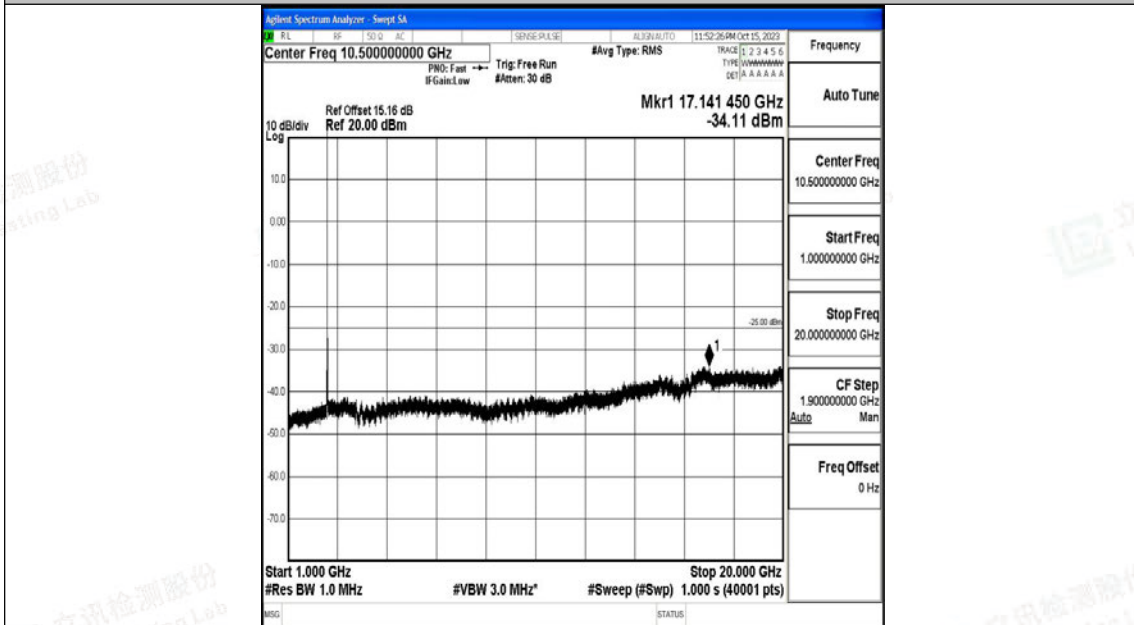

Band7_10MHz_16QAM_21400_1RB#0_1000~20000_1000~20000

Band7_10MHz_16QAM_21400_1RB#0_20000~27000_20000~27000

Band7_15MHz_QPSK_20825_1RB#0_0.009~0.15_0.009~0.15

Band7_15MHz_QPSK_20825_1RB#0_0.15~30_0.15~30

Band7_15MHz_QPSK_20825_1RB#0_30~1000_30~1000