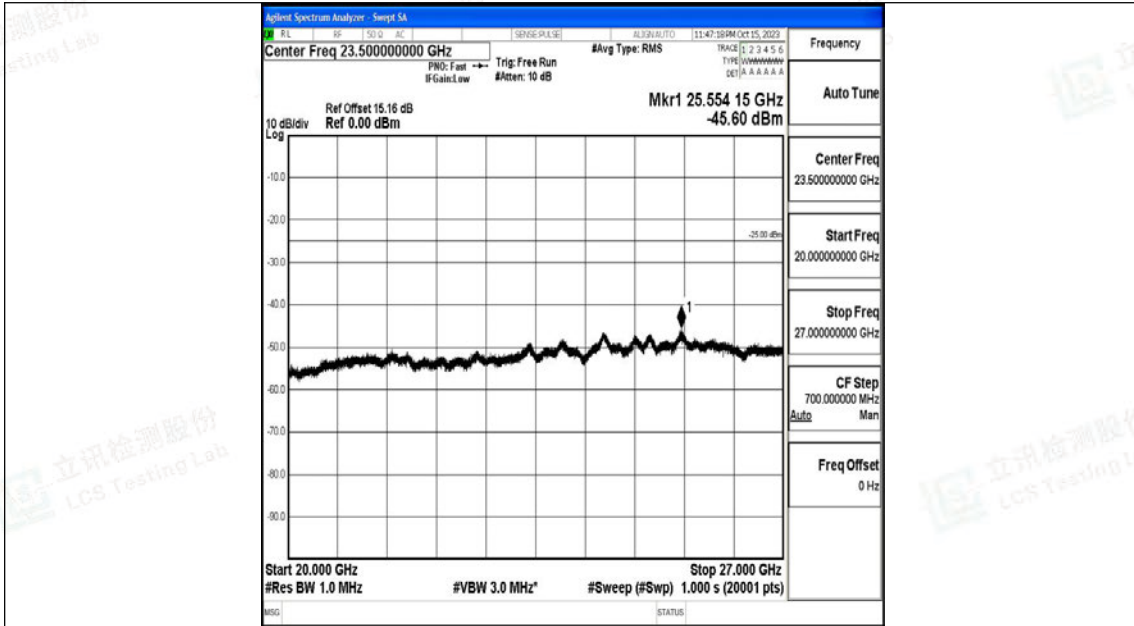

Band7_10MHz_QPSK_21100_1RB#0_1000~20000_1000~20000

Band7_10MHz_QPSK_21100_1RB#0_20000~27000_20000~27000