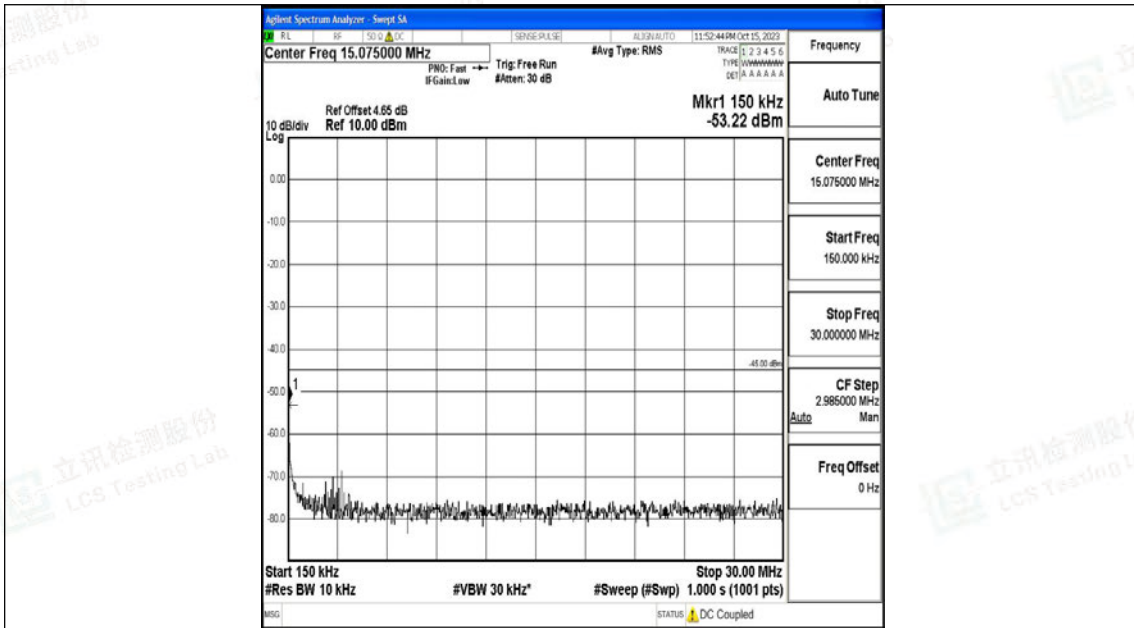

Band7_15MHz_QPSK_20825_1RB#0_1000~20000_1000~20000

Band7_15MHz_QPSK_20825_1RB#0_20000~27000_20000~27000

Band7_15MHz_16QAM_20825_1RB#0_0.009~0.15_0.009~0.15

Band7_15MHz_16QAM_20825_1RB#0_0.15~30_0.15~30

Band7_15MHz_16QAM_20825_1RB#0_30~1000_30~1000