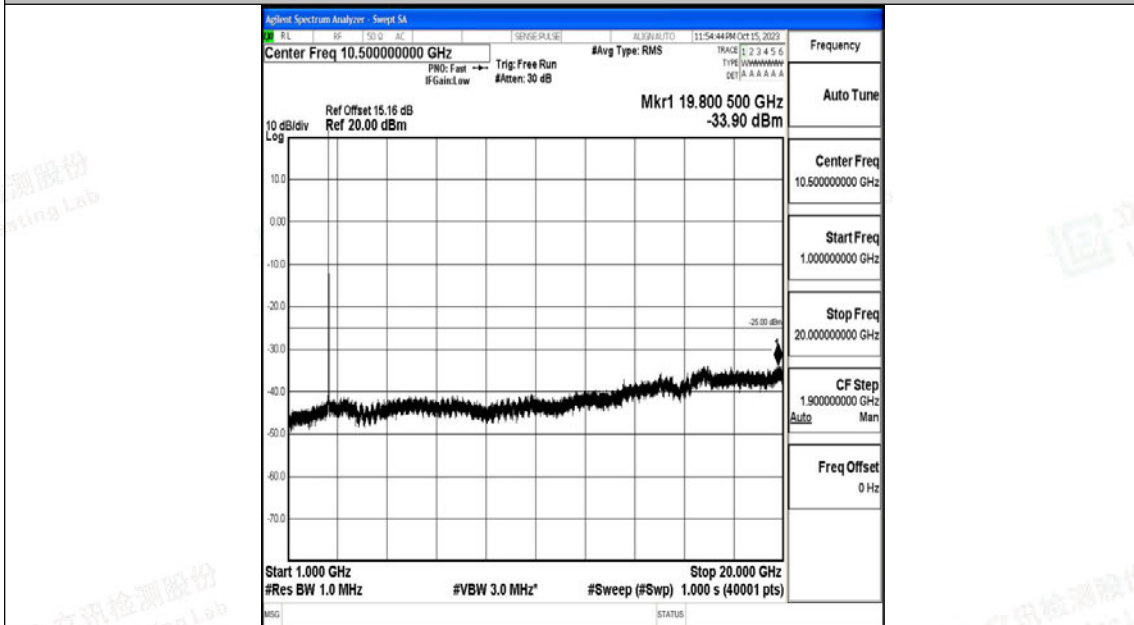

Band7_15MHz_QPSK_21375_1RB#0_0.009~0.15_0.009~0.15

Band7_15MHz_QPSK_21375_1RB#0_0.15~30_0.15~30

Band7_15MHz_QPSK_21375_1RB#0_30~1000_30~1000

Band7_15MHz_QPSK_21375_1RB#0_1000~20000_1000~20000

Band7_15MHz_QPSK_21375_1RB#0_20000~27000_20000~27000