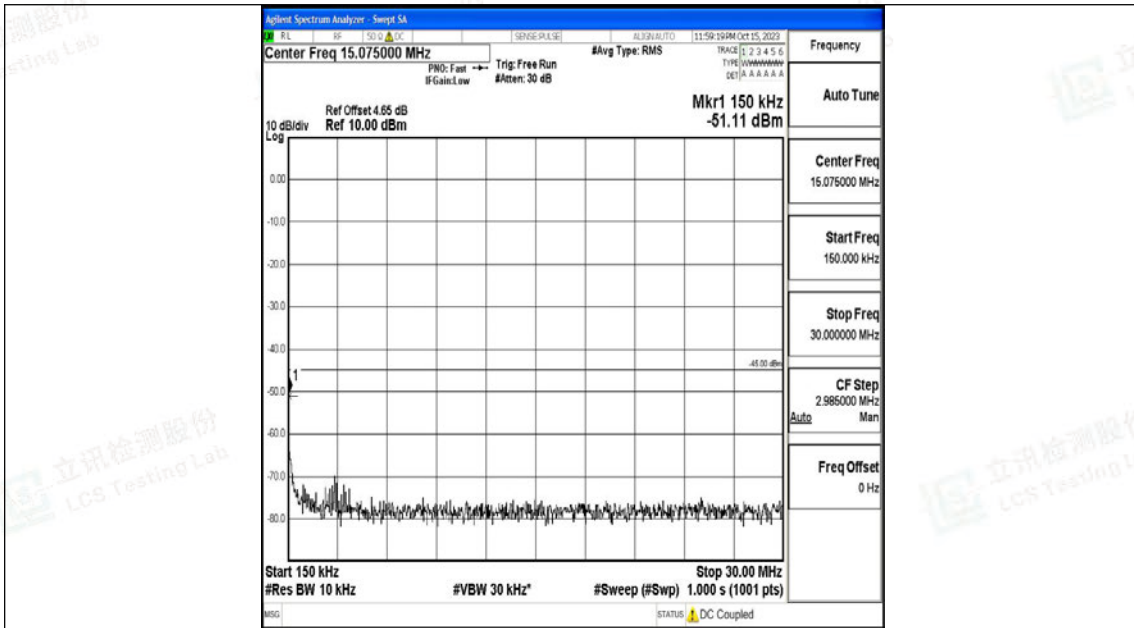

Band7_20MHz_16QAM_20850_1RB#0_0.009~0.15_0.009~0.15

Band7_20MHz_16QAM_20850_1RB#0_0.15~30_0.15~30