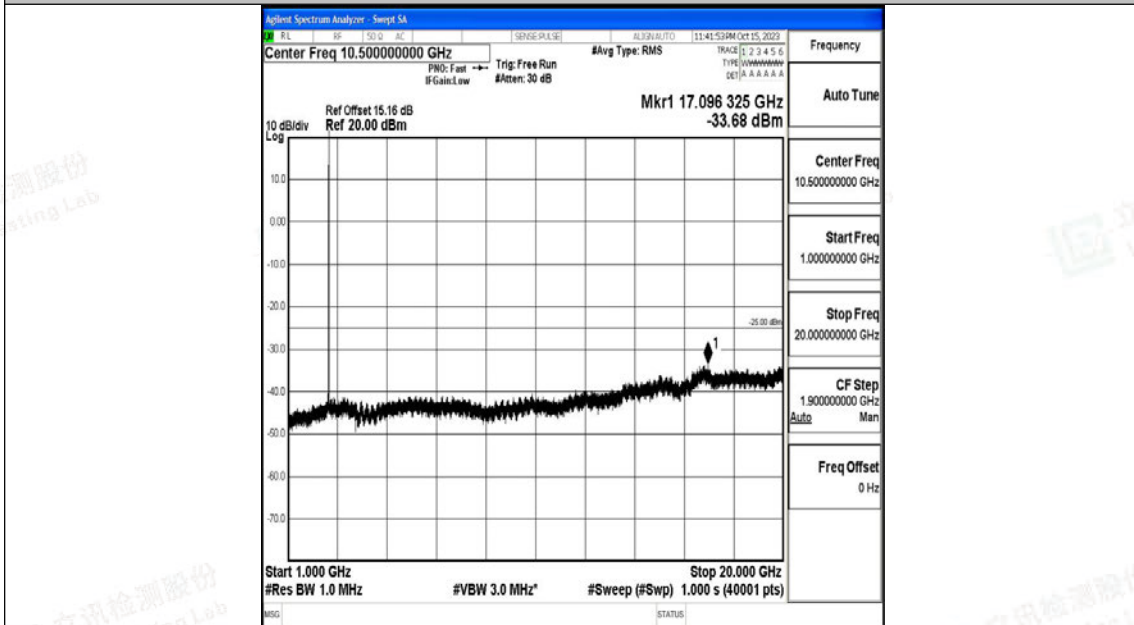

Band7_5MHz_QPSK_21425_1RB#0_30~1000_30~1000

Band7_5MHz_QPSK_21425_1RB#0_1000~20000_1000~20000

Band7_5MHz_QPSK_21425_1RB#0_20000~27000_20000~27000

Band7_5MHz_16QAM_21425_1RB#0_0.009~0.15_0.009~0.15

Band7_5MHz_16QAM_21425_1RB#0_0.15~30_0.15~30