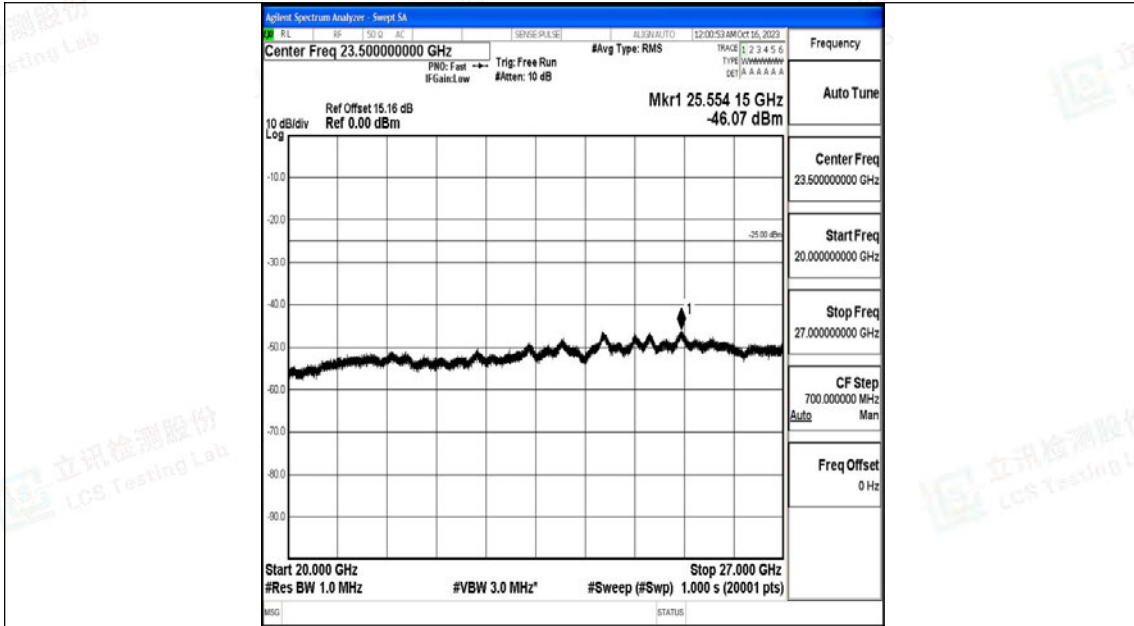

Band7_20MHz_16QAM_21100_1RB#0_0.009~0.15_0.009~0.15

Band7_20MHz_16QAM_21100_1RB#0_0.15~30_0.15~30

Band7_20MHz_16QAM_21100_1RB#0_30~1000_30~1000

Band7_20MHz_16QAM_21100_1RB#0_20000~27000_20000~27000

Band7_20MHz_QPSK_21350_1RB#0_0.009~0.15_0.009~0.15