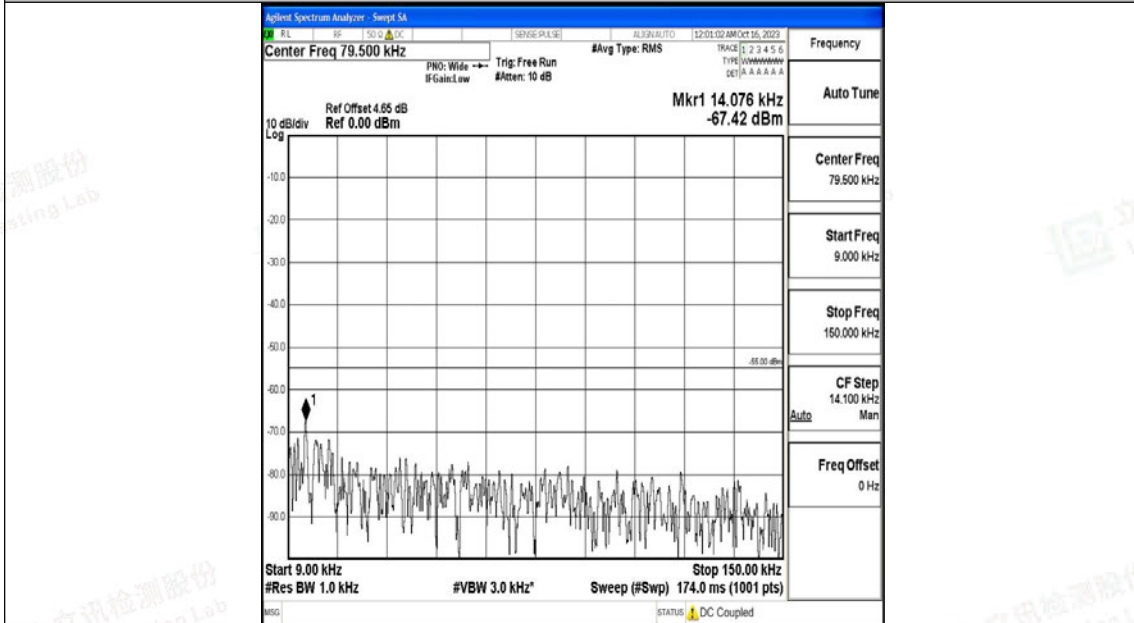

Band7_20MHz_16QAM_21100_1RB#0_0.009~0.15_0.009~0.15

Band7_20MHz_16QAM_21100_1RB#0_0.15~30_0.15~30

Band7_20MHz_16QAM_21100_1RB#0_30~1000_30~1000

Band7_20MHz_16QAM_21100_1RB#0_20000~27000_20000~27000

Band7_20MHz_QPSK_21350_1RB#0_0.009~0.15_0.009~0.15