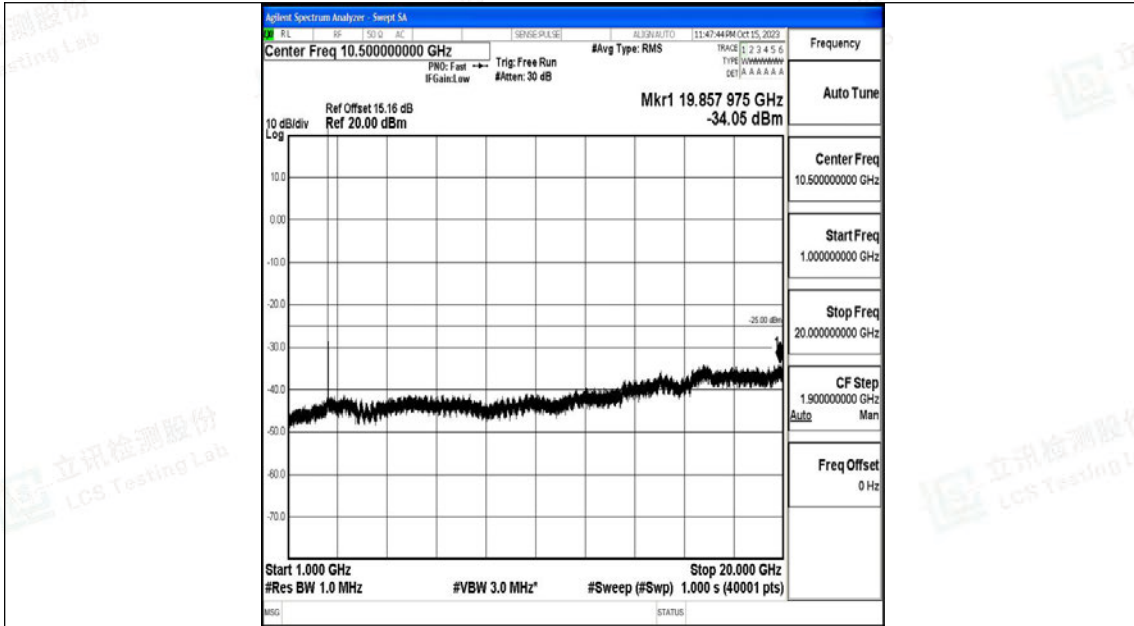

Band7_10MHz_QPSK_21100_1RB#0_1000~20000_1000~20000

Band7_10MHz_QPSK_21100_1RB#0_20000~27000_20000~27000

Band7_10MHz_16QAM_21100_1RB#0_0.009~0.15_0.009~0.15

Band7_10MHz_16QAM_21100_1RB#0_0.15~30_0.15~30

Band7_10MHz_16QAM_21100_1RB#0_30~1000_30~1000