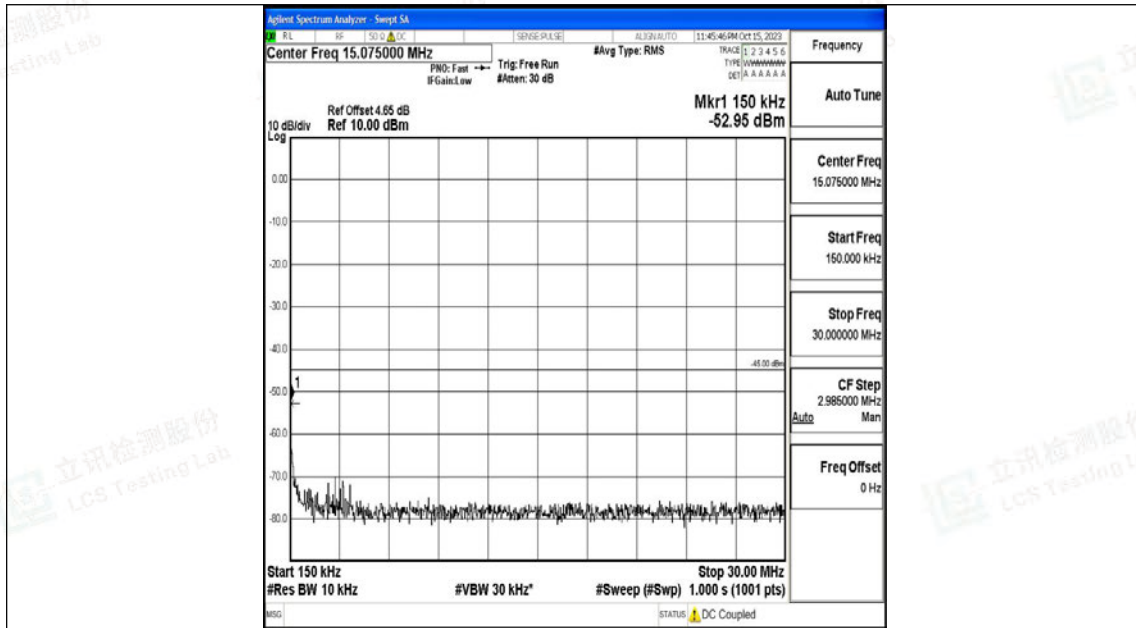

Band7_20MHz_16QAM_21350_1RB#0_0.15~30_0.15~30

Band7_20MHz_16QAM_21350_1RB#0_30~1000_30~1000

Band7_20MHz_16QAM_21350_1RB#0_1000~20000_1000~20000

Band7_20MHz_16QAM_21350_1RB#0_2000~27000_2000~27000

Band7_10MHz_QPSK_20800_1RB#0_0.009~0.15_0.009~0.15