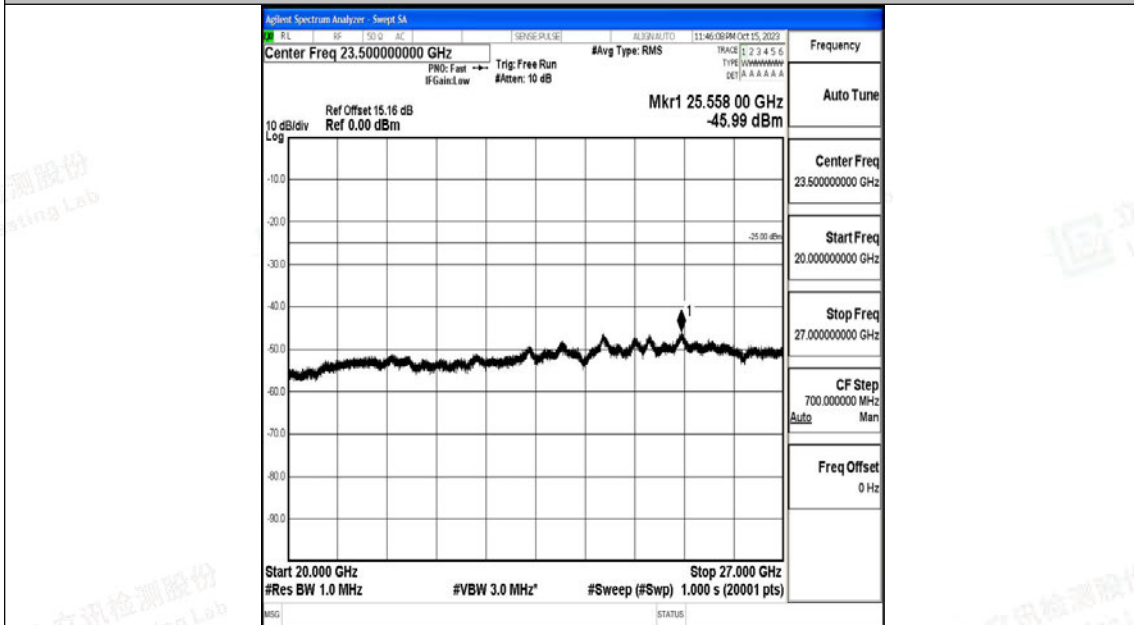

Band7_10MHz_QPSK_20800_1RB#0_0.15~30_0.15~30

Band7_10MHz_QPSK_20800_1RB#0_30~1000_30~1000

Band7_10MHz_QPSK_20800_1RB#0_1000~20000_1000~20000

Band7_10MHz_QPSK_20800_1RB#0_20000~27000_20000~27000

Band7_10MHz_16QAM_20800_1RB#0_0.009~0.15_0.009~0.15