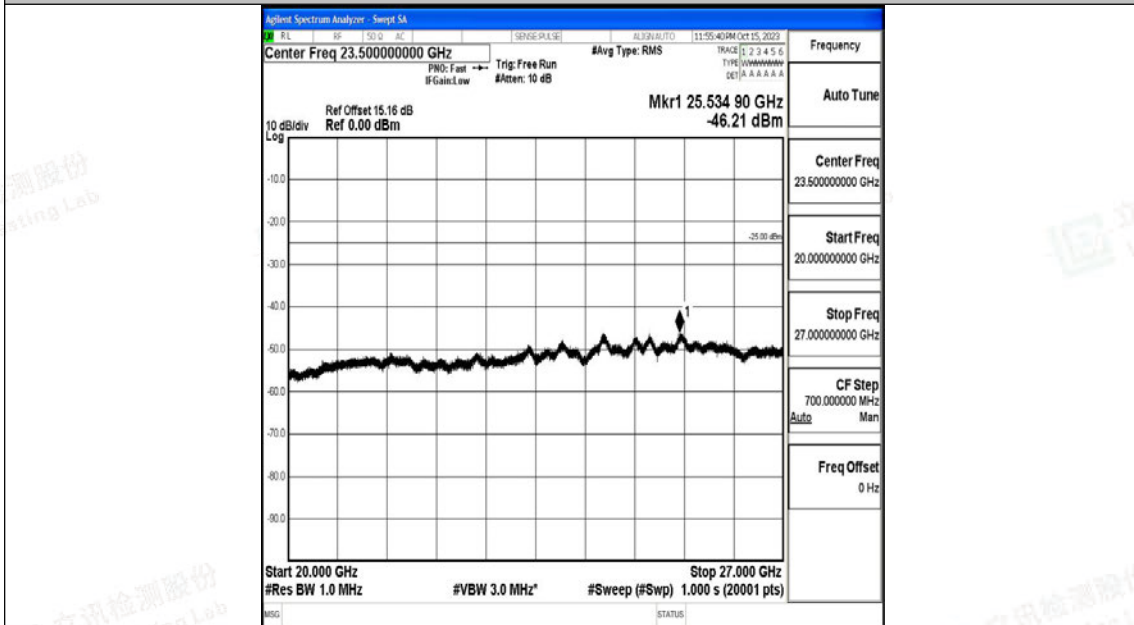

Band7_15MHz_16QAM_21375_1RB#0_0.009~0.15_0.009~0.15

Band7_15MHz_16QAM_21375_1RB#0_0.15~30_0.15~30

Band7_15MHz_16QAM_21375_1RB#0_30~1000_30~1000

Band7_15MHz_16QAM_21375_1RB#0_1000~20000_1000~20000

Band7_15MHz_16QAM_21375_1RB#0_20000~27000_20000~27000