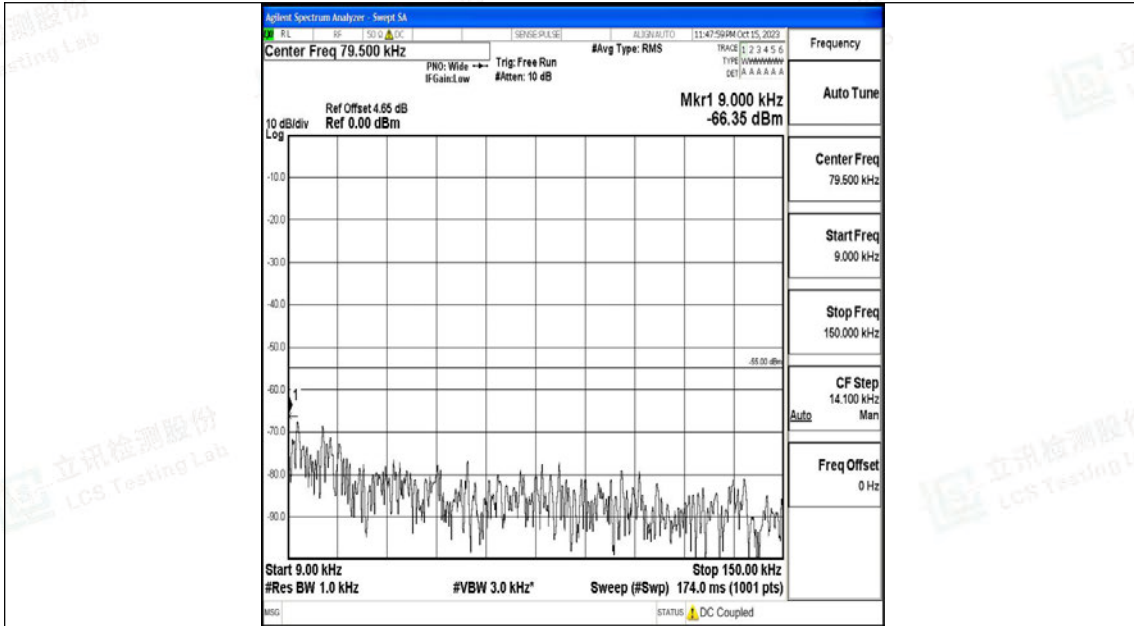

Band7_10MHz_16QAM_21100_1RB#0_20000~27000_20000~27000

Band7_10MHz_QPSK_21400_1RB#0_0.009~0.15_0.009~0.15