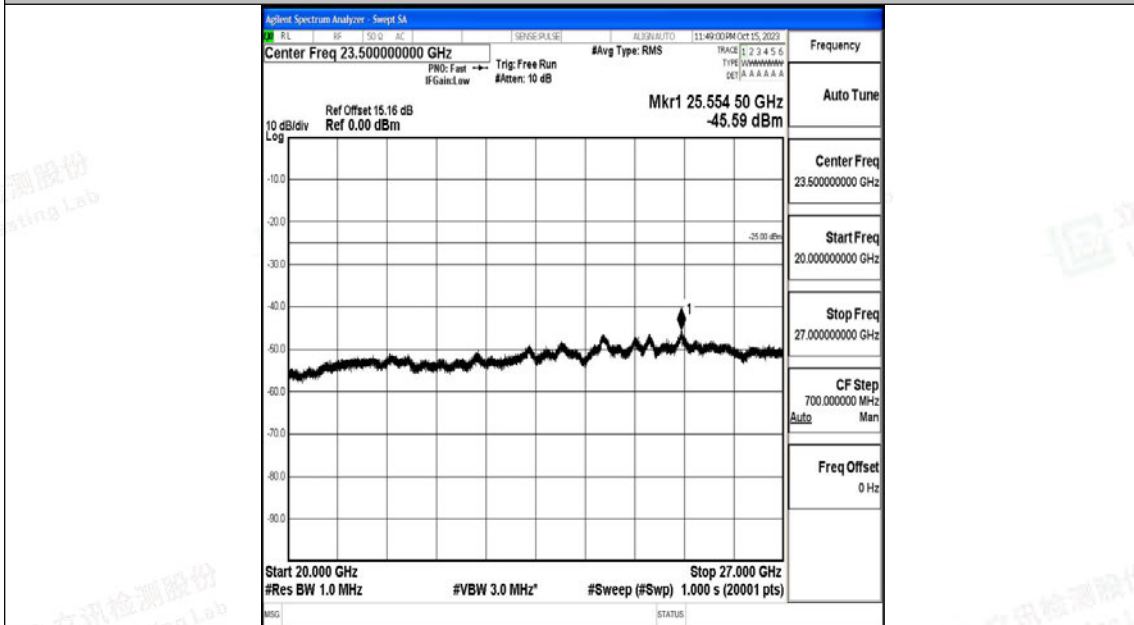

Band7_10MHz_16QAM_21400_1RB#0_1000~20000_1000~20000

Band7_10MHz_16QAM_21400_1RB#0_20000~27000_20000~27000