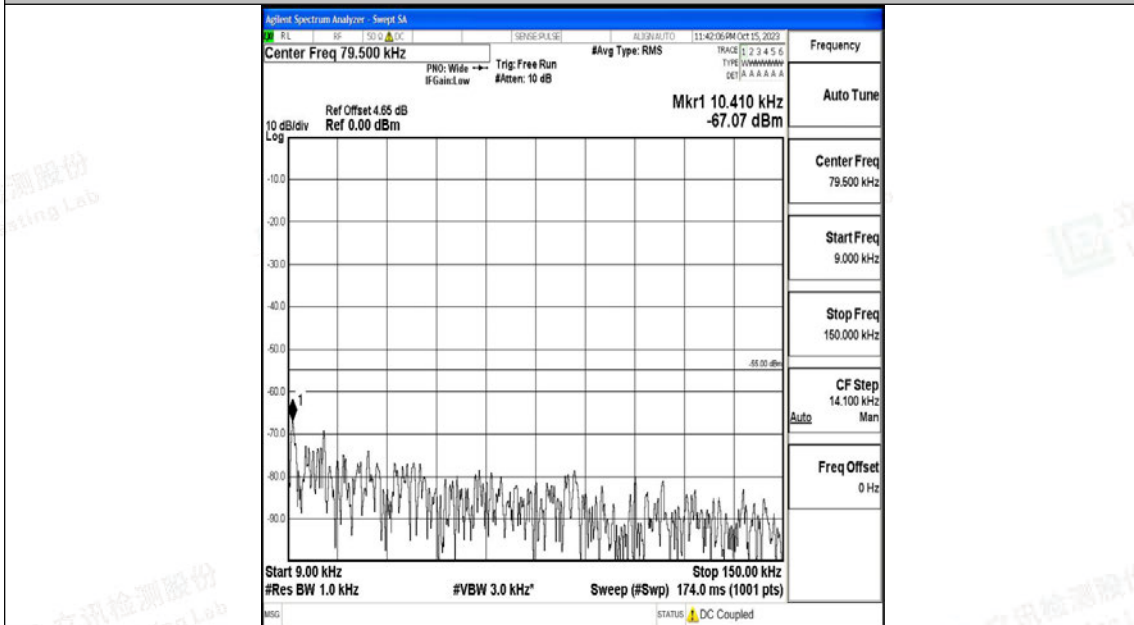

Band7_5MHz_QPSK_21425_1RB#0_30~1000_30~1000

Band7_5MHz_QPSK_21425_1RB#0_1000~20000_1000~20000

Band7_5MHz_QPSK_21425_1RB#0_20000~27000_20000~27000

Band7_5MHz_16QAM_21425_1RB#0_0.009~0.15_0.009~0.15

Band7_5MHz_16QAM_21425_1RB#0_0.15~30_0.15~30