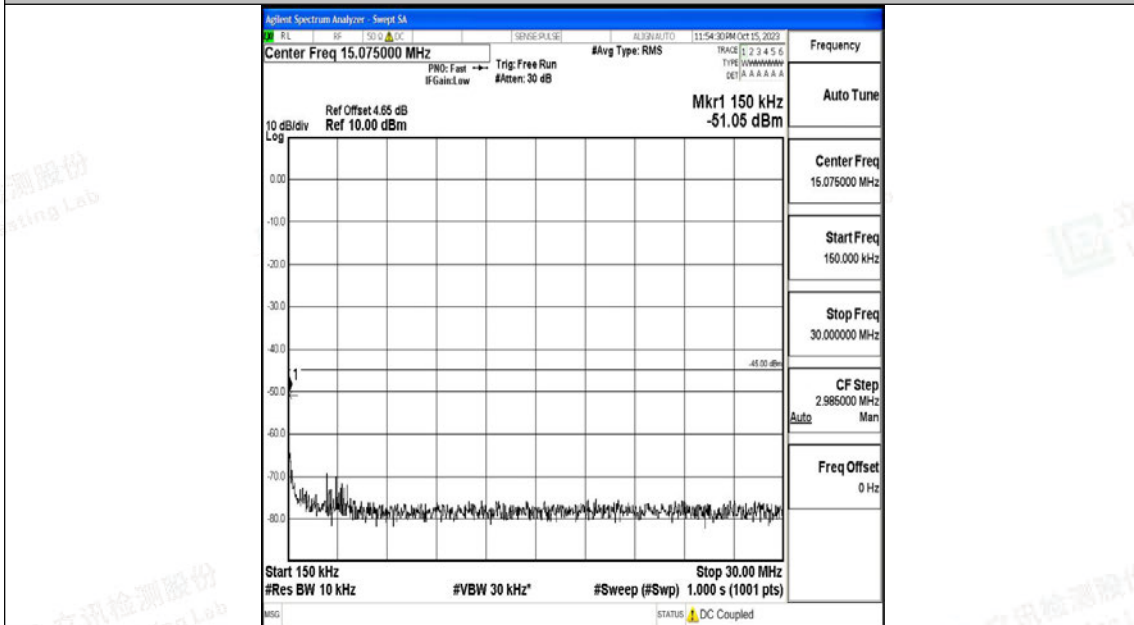

Band7_15MHz_QPSK_21375_1RB#0_0.009~0.15_0.009~0.15

Band7_15MHz_QPSK_21375_1RB#0_0.15~30_0.15~30