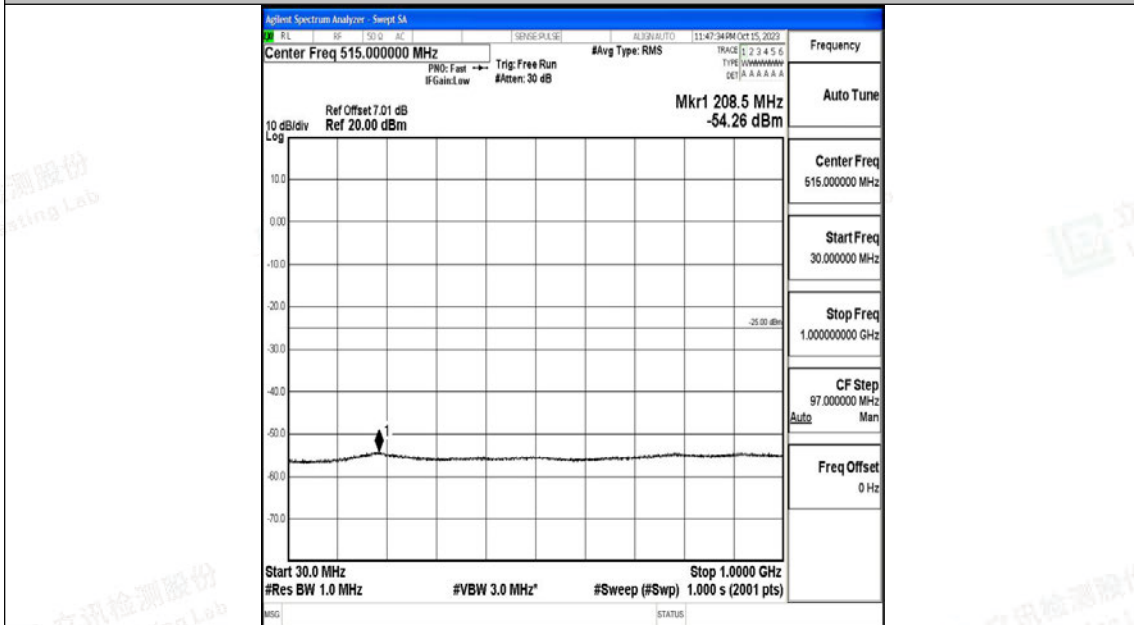

Band7_10MHz_QPSK_21100_1RB#0_1000~20000_1000~20000

Band7_10MHz_QPSK_21100_1RB#0_20000~27000_20000~27000

Band7_10MHz_16QAM_21100_1RB#0_0.009~0.15_0.009~0.15

Band7_10MHz_16QAM_21100_1RB#0_0.15~30_0.15~30

Band7_10MHz_16QAM_21100_1RB#0_30~1000_30~1000