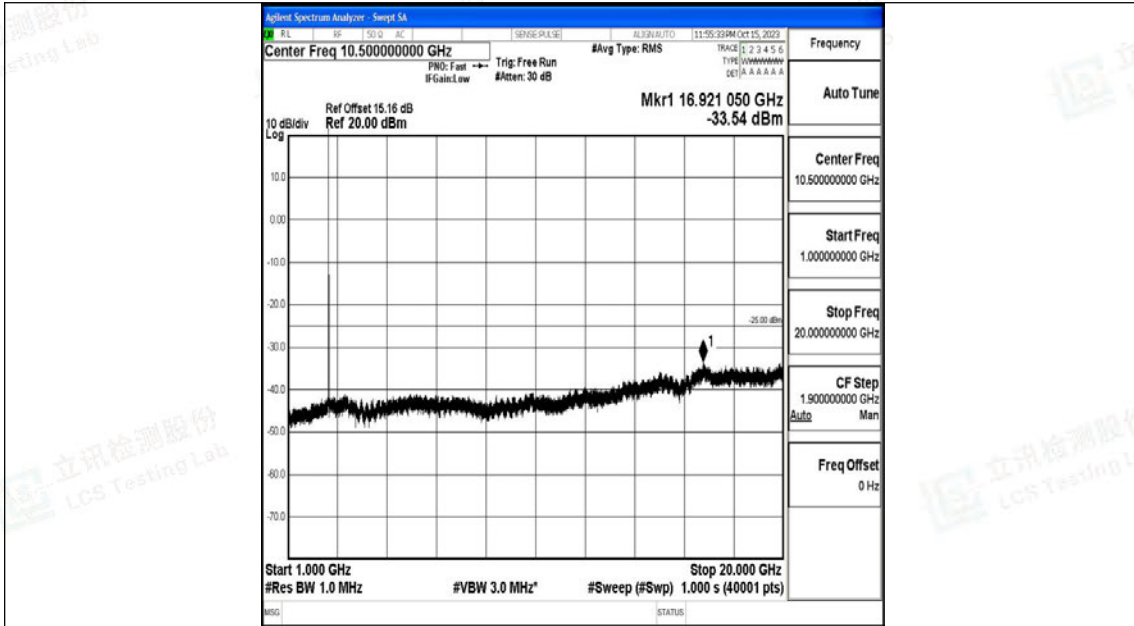

Band7_15MHz_16QAM_21375_1RB#0_0.009~0.15_0.009~0.15

Band7_15MHz_16QAM_21375_1RB#0_0.15~30_0.15~30

Band7_15MHz_16QAM_21375_1RB#0_30~1000_30~1000

Band7_15MHz_16QAM_21375_1RB#0_1000~20000_1000~20000

Band7_15MHz_16QAM_21375_1RB#0_20000~27000_20000~27000