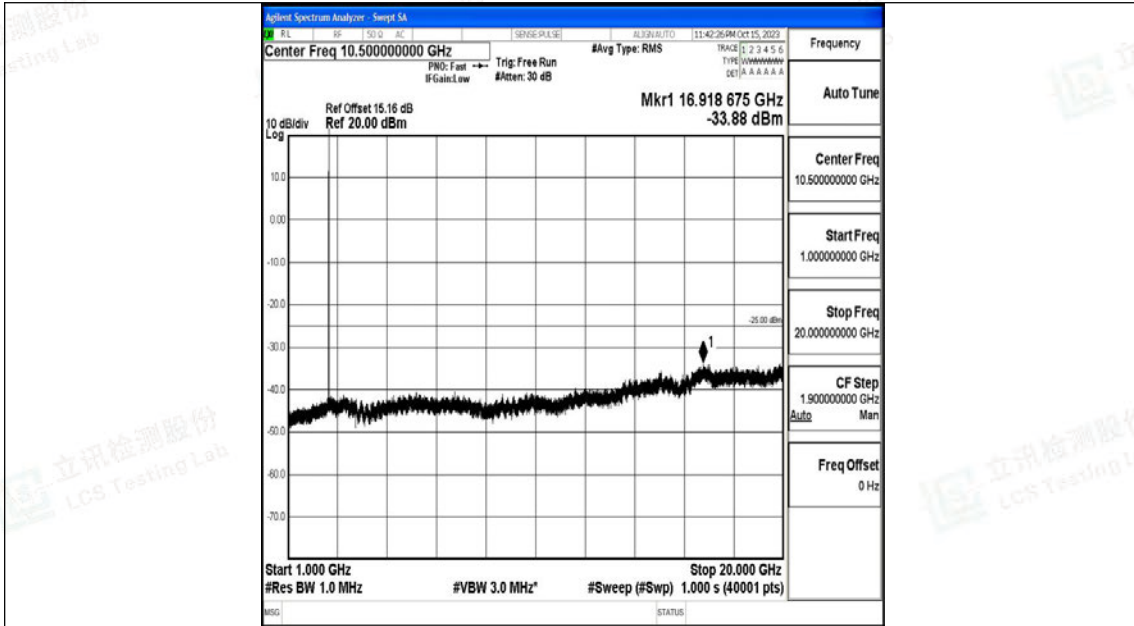

Band7_5MHz_16QAM_21425_1RB#0_30~1000_30~1000

Band7_5MHz_16QAM_21425_1RB#0_1000~20000_1000~20000