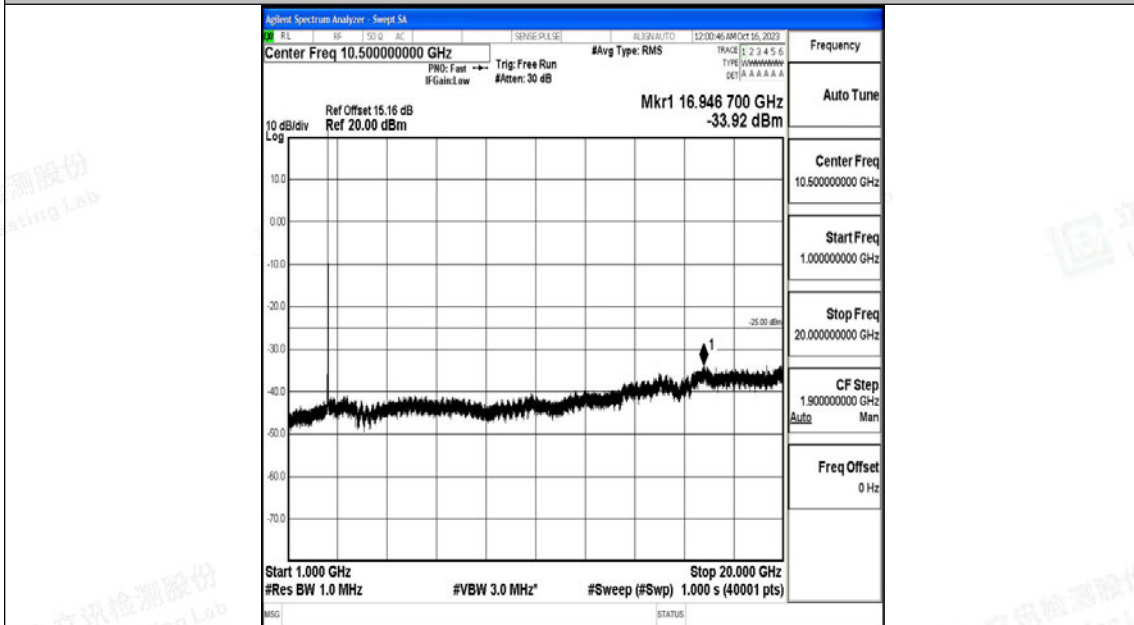

Band7_15MHz_QPSK_21100_1RB#0_0.15~30_0.15~30

Band7_20MHz_16QAM_21100_1RB#0_1000~20000_1000~20000