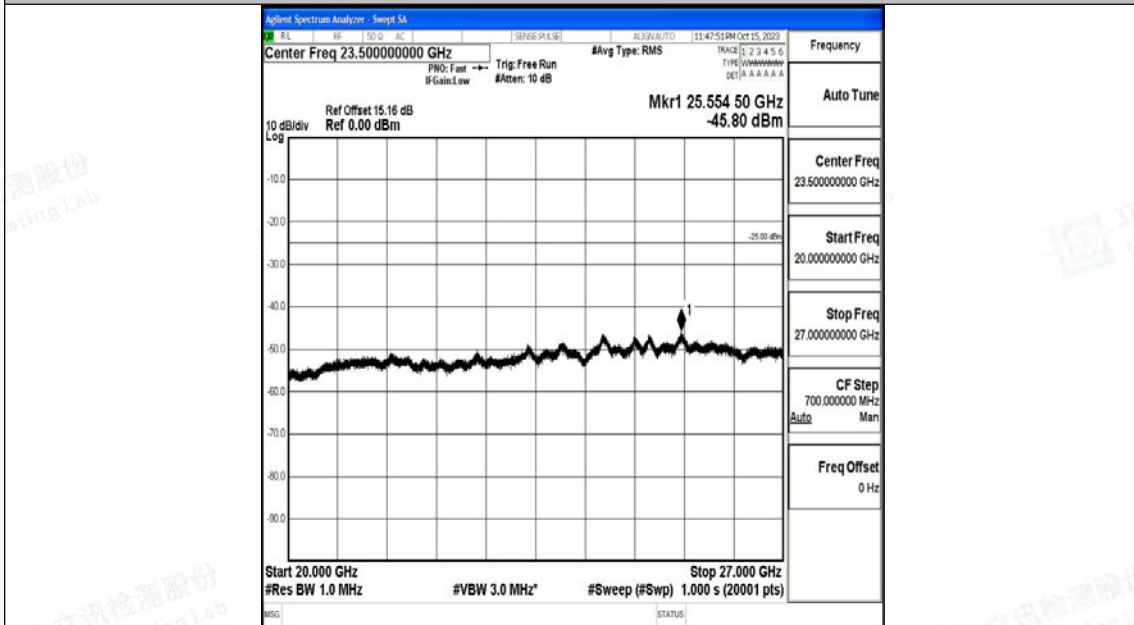

Band7_10MHz_16QAM_21100_1RB#0_1000~20000_1000~20000

Band7_10MHz_16QAM_21100_1RB#0_20000~27000_20000~27000