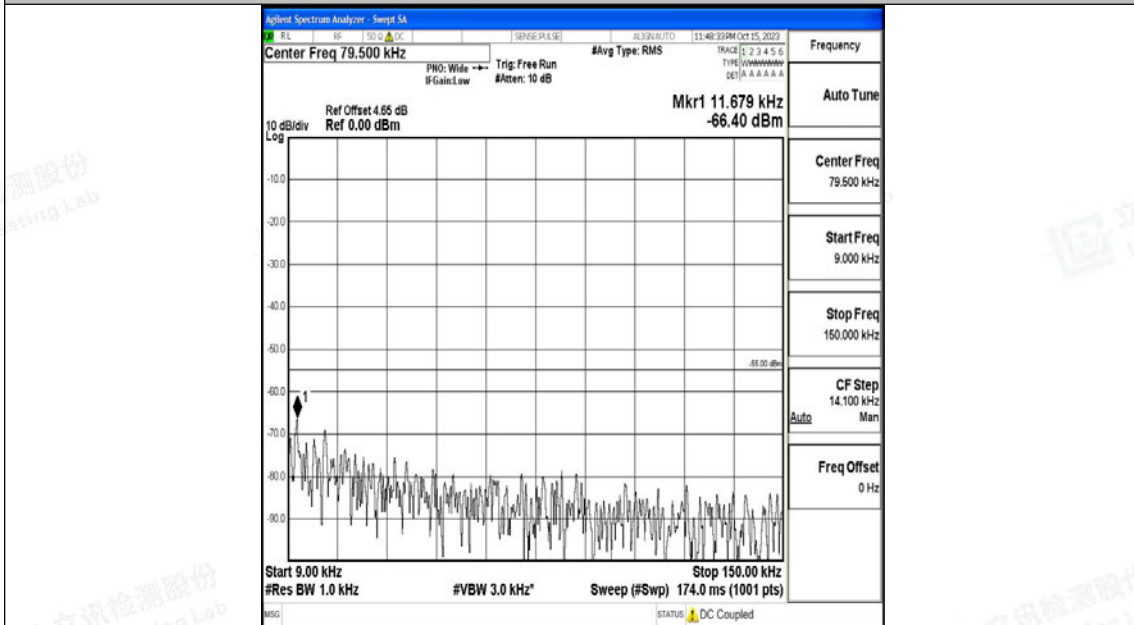

Band7_10MHz_QPSK_21400_1RB#0_20000~27000_20000~27000

Band7_10MHz_16QAM_21400_1RB#0_0.009~0.15_0.009~0.15