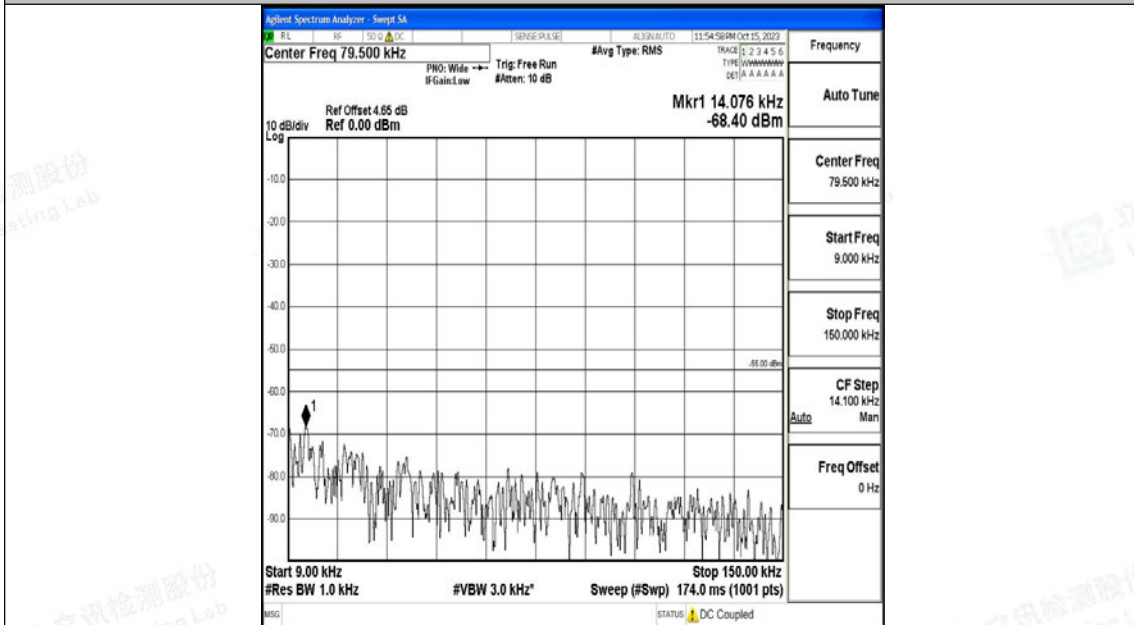

Band7_15MHz_QPSK_21375_1RB#0_0.009~0.15_0.009~0.15

Band7_15MHz_QPSK_21375_1RB#0_0.15~30_0.15~30

Band7_15MHz_QPSK_21375_1RB#0_30~1000_30~1000

Band7_15MHz_QPSK_21375_1RB#0_1000~20000_1000~20000

Band7_15MHz_QPSK_21375_1RB#0_20000~27000_20000~27000