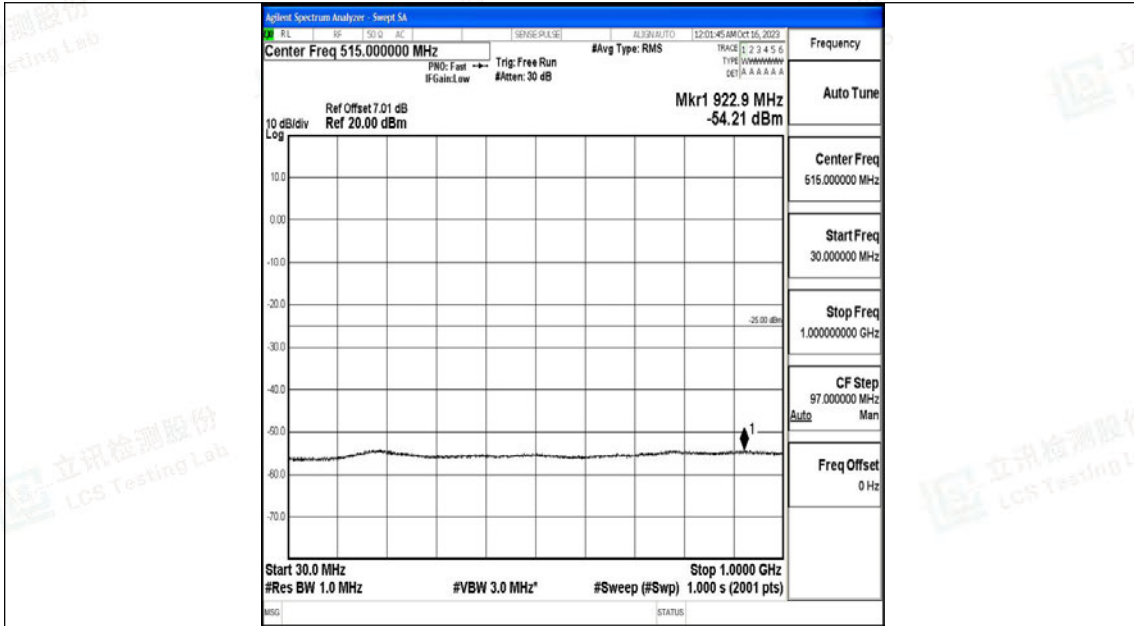

Band7_20MHz_16QAM_21350_1RB#0_0.15~30_0.15~30

Band7_20MHz_16QAM_21350_1RB#0_30~1000_30~1000