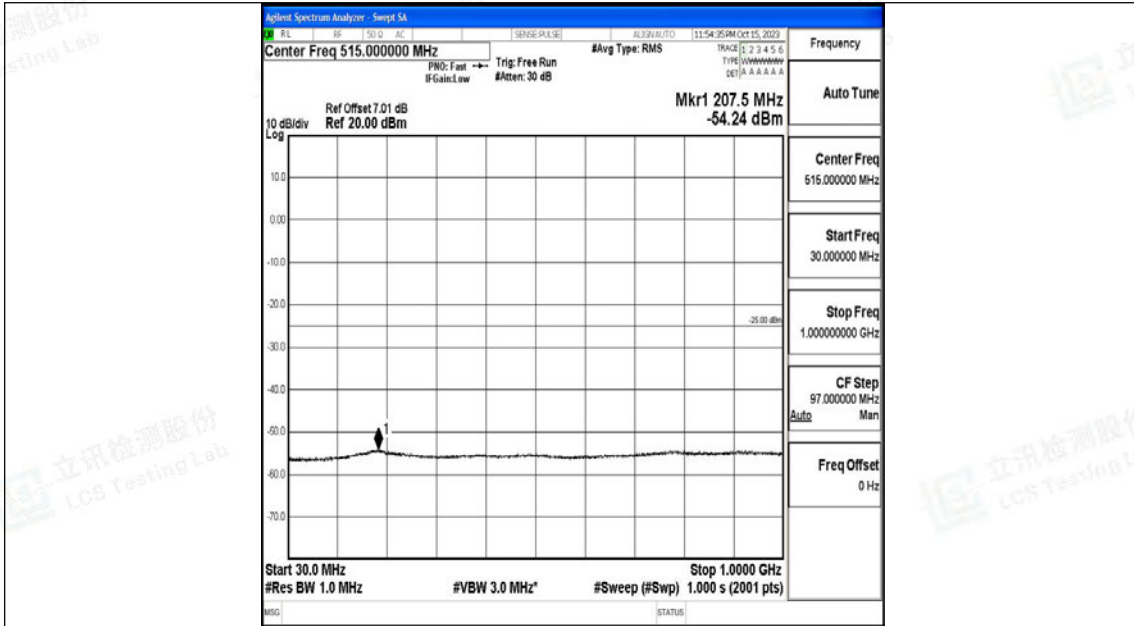

Band7_15MHz_QPSK_21375_1RB#0_0.15~30_0.15~30

Band7_15MHz_QPSK_21375_1RB#0_30~1000_30~1000