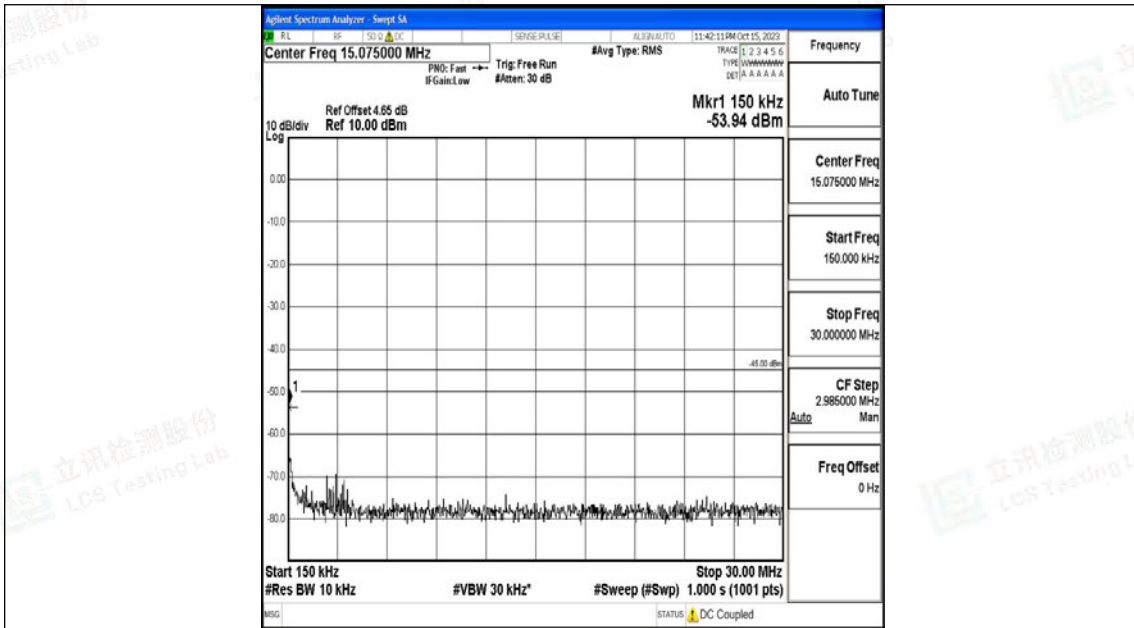

Band7_5MHz_QPSK_21425_1RB#0_30~1000_30~1000

Band7_5MHz_QPSK_21425_1RB#0_1000~20000_1000~20000

Band7_5MHz_QPSK_21425_1RB#0_20000~27000_20000~27000

Band7_5MHz_16QAM_21425_1RB#0_0.009~0.15_0.009~0.15

Band7_5MHz_16QAM_21425_1RB#0_0.15~30_0.15~30