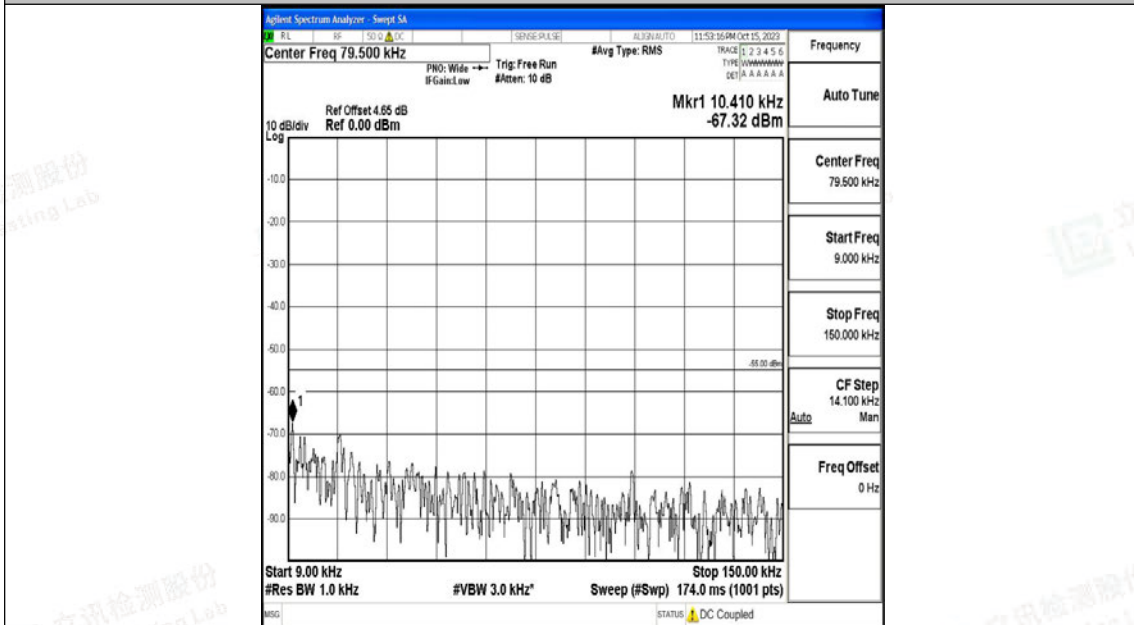

Band7_15MHz_16QAM_20825_1RB#0_2000~27000_2000~27000

Band7_15MHz_QPSK_21100_1RB#0_0.009~0.15_0.009~0.15