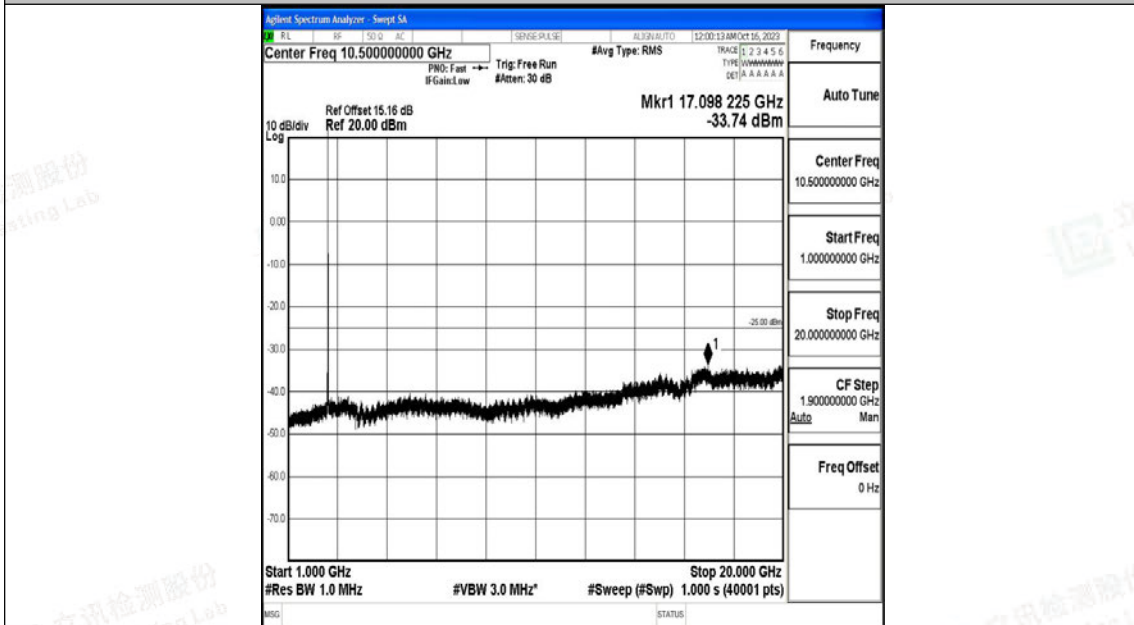

Band7_20MHz_QPSK_21100_1RB#0_0.009~0.15_0.009~0.15

Band7_20MHz_QPSK_21100_1RB#0_0.15~30_0.15~30

Band7_20MHz_QPSK_21100_1RB#0_30~1000_30~1000

Band7_20MHz_QPSK_21100_1RB#0_1000~20000_1000~20000

Band7_20MHz_QPSK_21100_1RB#0_20000~27000_20000~27000