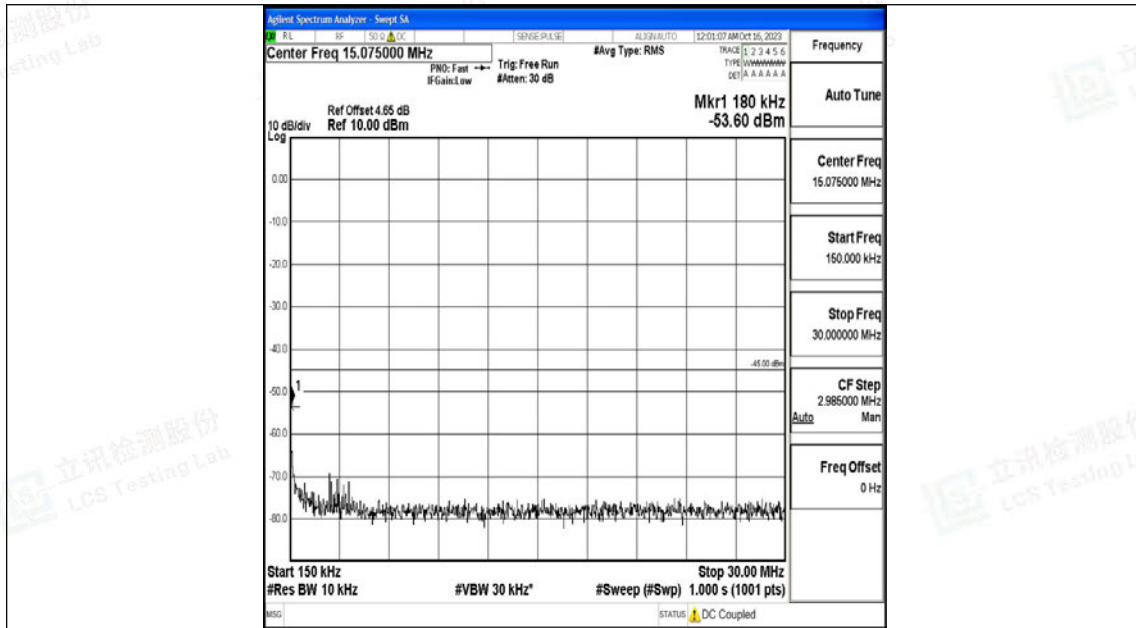

Band7_20MHz_16QAM_21100_1RB#0_0.009~0.15_0.009~0.15

Band7_20MHz_16QAM_21100_1RB#0_0.15~30_0.15~30

Band7_20MHz_16QAM_21100_1RB#0_30~1000_30~1000

Band7_20MHz_16QAM_21100_1RB#0_20000~27000_20000~27000

Band7_20MHz_QPSK_21350_1RB#0_0.009~0.15_0.009~0.15