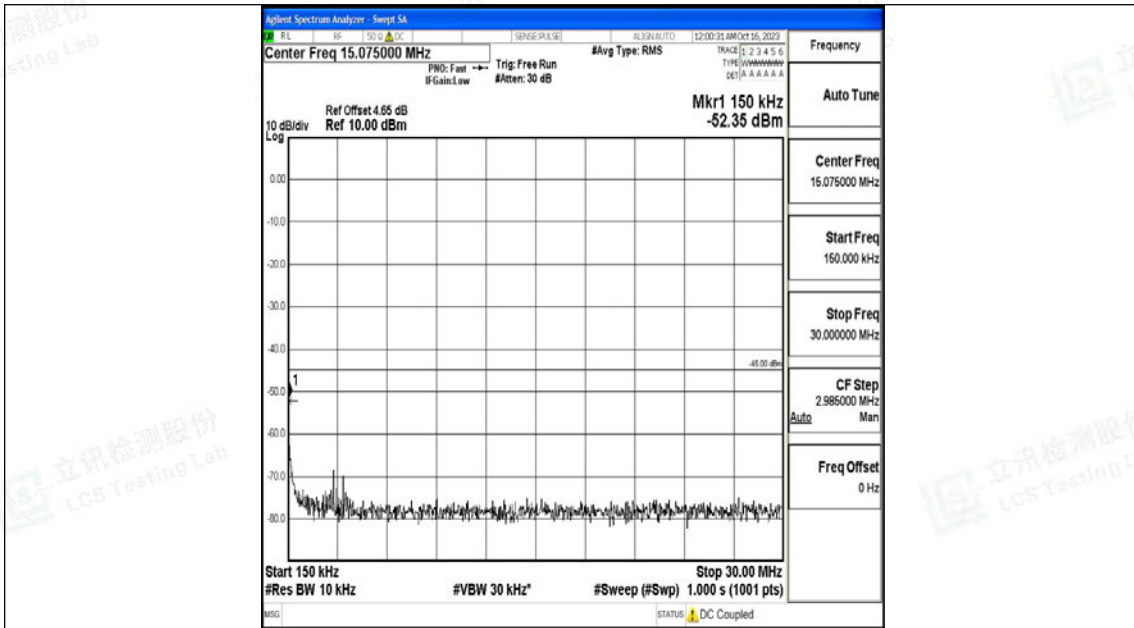

Band7_20MHz_16QAM_21100_1RB#0_0.009~0.15_0.009~0.15

Band7_20MHz_16QAM_21100_1RB#0_0.15~30_0.15~30