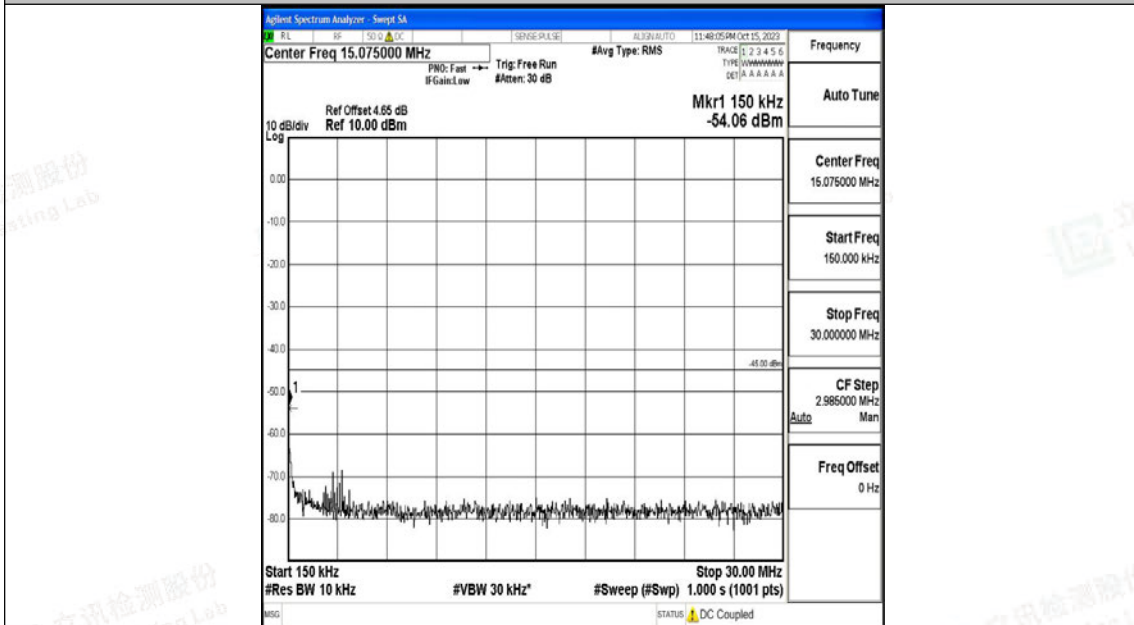

Band7_10MHz_16QAM_21100_1RB#0_1000~20000_1000~20000

Band7_10MHz_16QAM_21100_1RB#0_20000~27000_20000~27000

Band7_10MHz_QPSK_21400_1RB#0_0.009~0.15_0.009~0.15

Band7_10MHz_QPSK_21400_1RB#0_0.15~30_0.15~30

Band7_10MHz_QPSK_21400_1RB#0_30~1000_30~1000