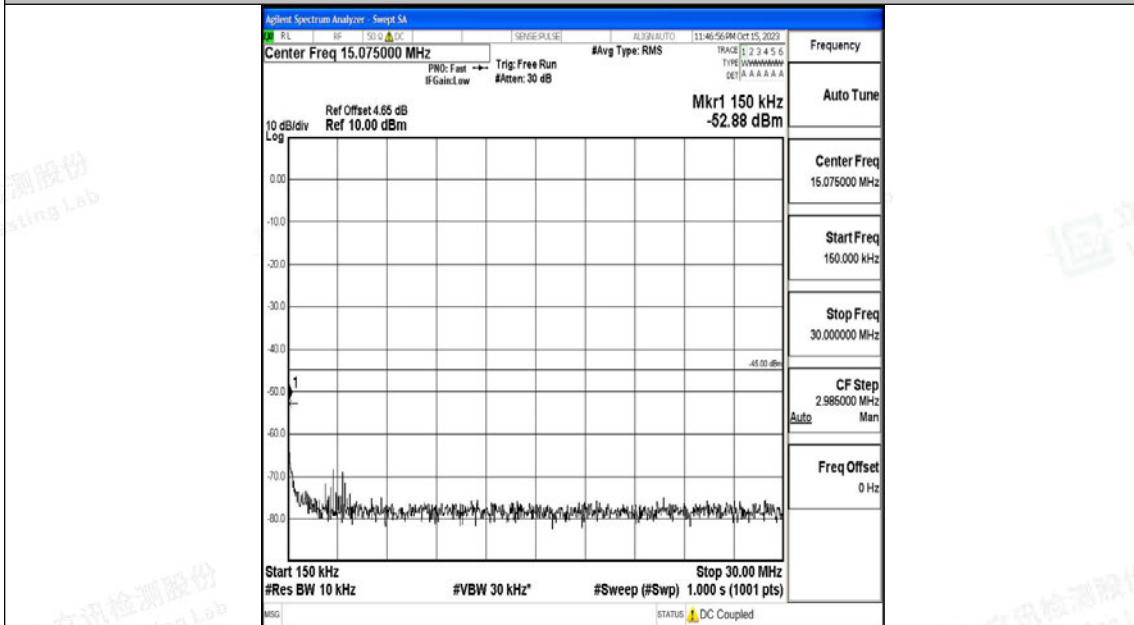

Band7_10MHz_16QAM_20800_1RB#0_1000~20000_1000~20000

Band7_10MHz_16QAM_20800_1RB#0_20000~27000_20000~27000

Band7_10MHz_QPSK_21100_1RB#0_0.009~0.15_0.009~0.15

Band7_10MHz_QPSK_21100_1RB#0_0.15~30_0.15~30

Band7_10MHz_QPSK_21100_1RB#0_30~1000_30~1000