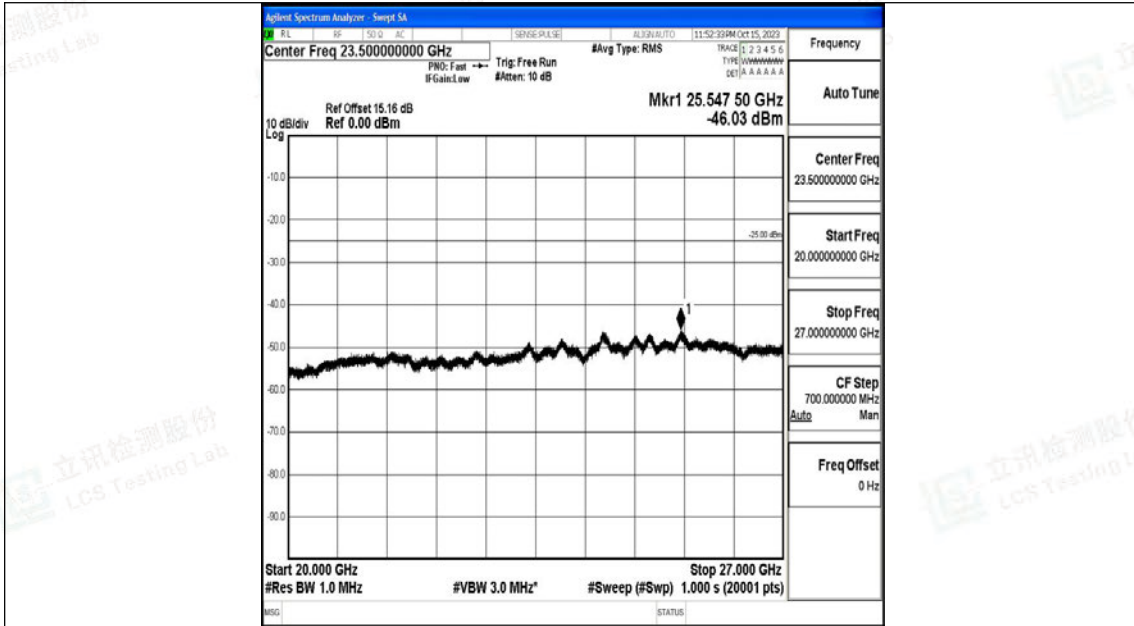

Band7_15MHz_QPSK_20825_1RB#0_1000~20000_1000~20000

Band7_15MHz_QPSK_20825_1RB#0_20000~27000_20000~27000