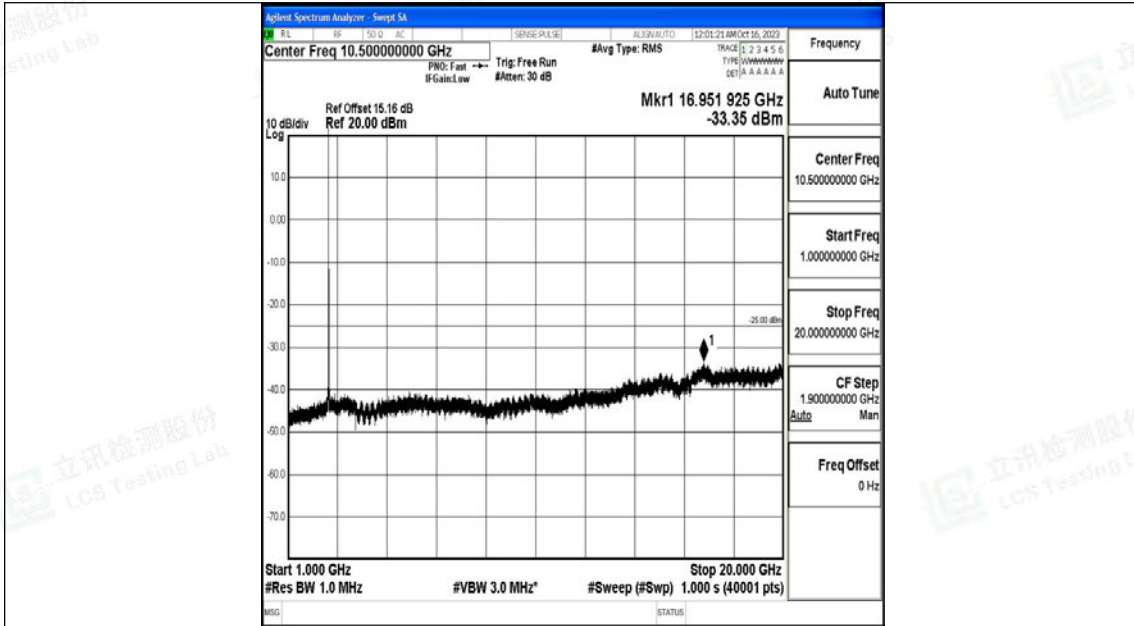

Band7_20MHz_QPSK_21350_1RB#0_30~1000_30~1000

Band7_20MHz_QPSK_21350_1RB#0_1000~20000_1000~20000