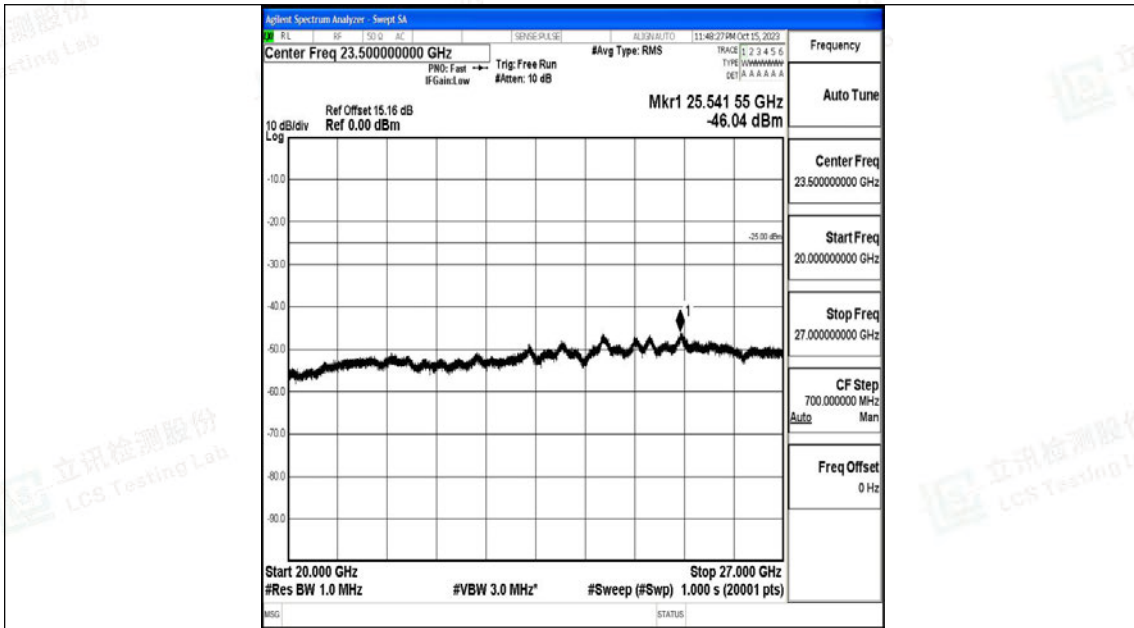

Band7_10MHz_QPSK_21400_1RB#0_1000~20000_1000~20000

Band7_10MHz_QPSK_21400_1RB#0_20000~27000_20000~27000