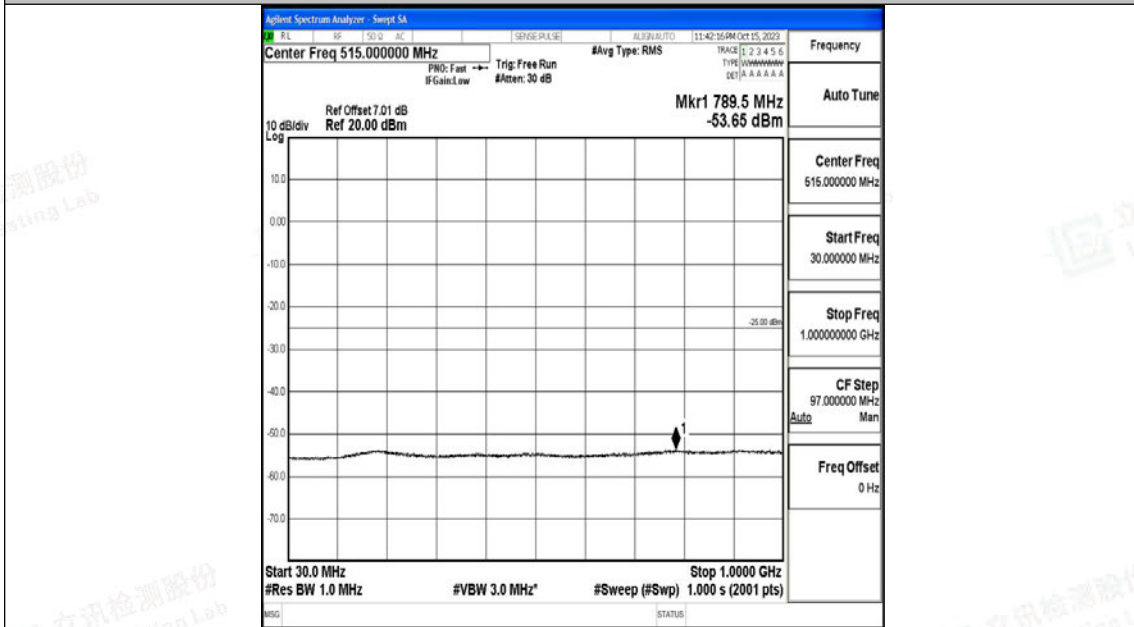

Band7_5MHz_QPSK_21425_1RB#0_30~1000_30~1000

Band7_5MHz_QPSK_21425_1RB#0_1000~20000_1000~20000

Band7_5MHz_QPSK_21425_1RB#0_20000~27000_20000~27000

Band7_5MHz_16QAM_21425_1RB#0_0.009~0.15_0.009~0.15

Band7_5MHz_16QAM_21425_1RB#0_0.15~30_0.15~30