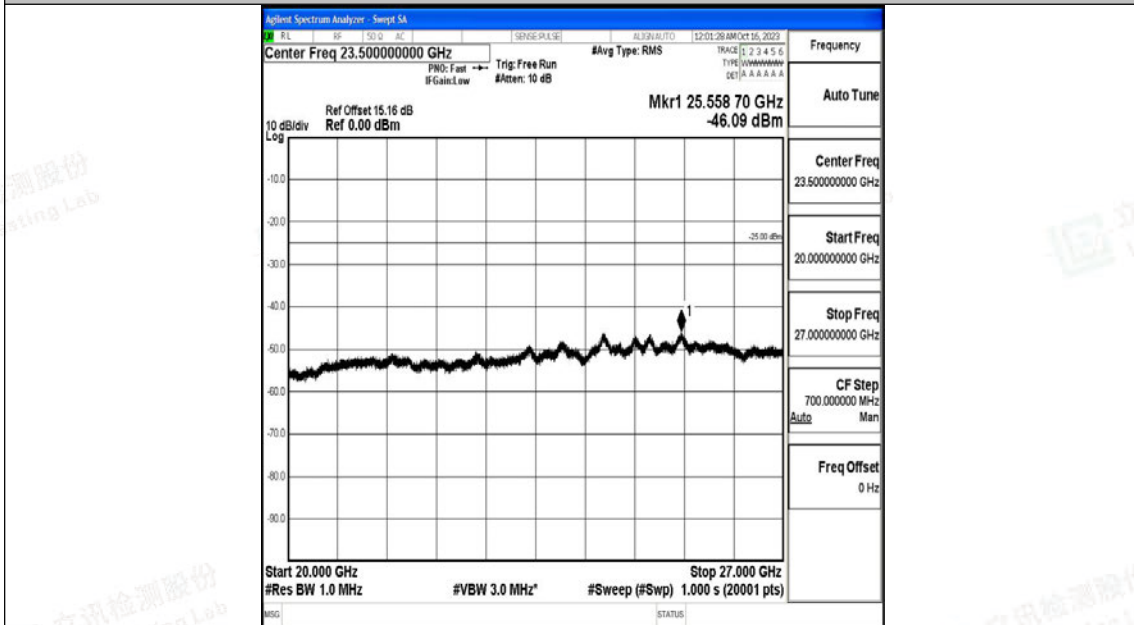

Band7_20MHz_QPSK_21350_1RB#0_0.15~30_0.15~30

Band7_20MHz_QPSK_21350_1RB#0_30~1000_30~1000

Band7_20MHz_QPSK_21350_1RB#0_1000~20000_1000~20000

Band7_20MHz_QPSK_21350_1RB#0_20000~27000_20000~27000

Band7_20MHz_16QAM_21350_1RB#0_0.009~0.15_0.009~0.15