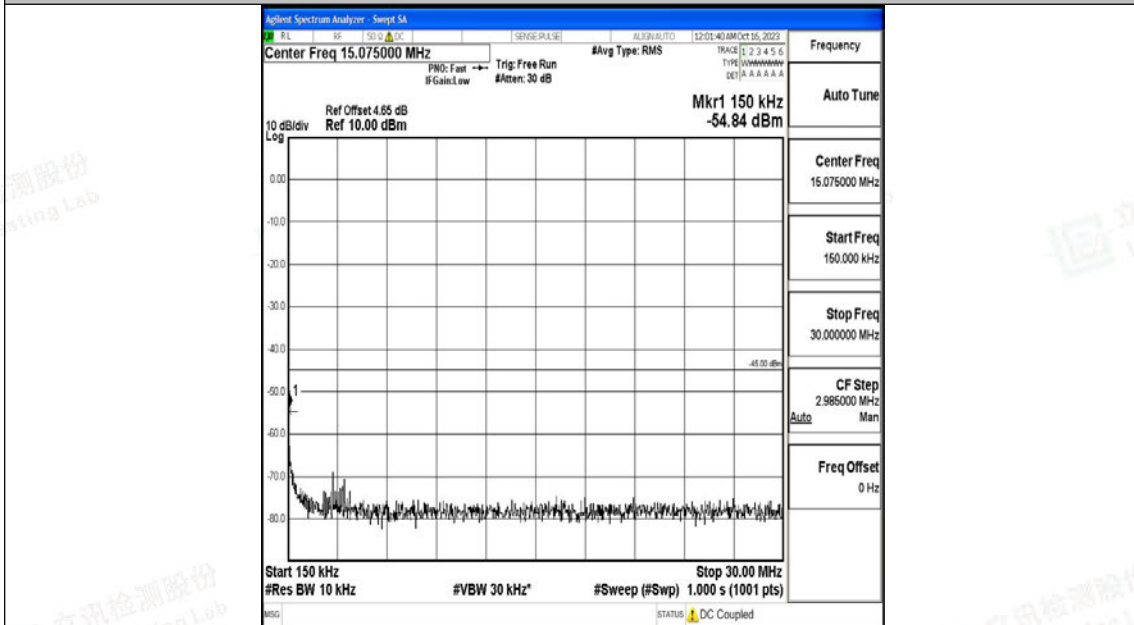

Band7_20MHz_QPSK_21350_1RB#0_0.15~30_0.15~30

Band7_20MHz_QPSK_21350_1RB#0_30~1000_30~1000

Band7_20MHz_QPSK_21350_1RB#0_1000~20000_1000~20000

Band7_20MHz_QPSK_21350_1RB#0_20000~27000_20000~27000

Band7_20MHz_16QAM_21350_1RB#0_0.009~0.15_0.009~0.15