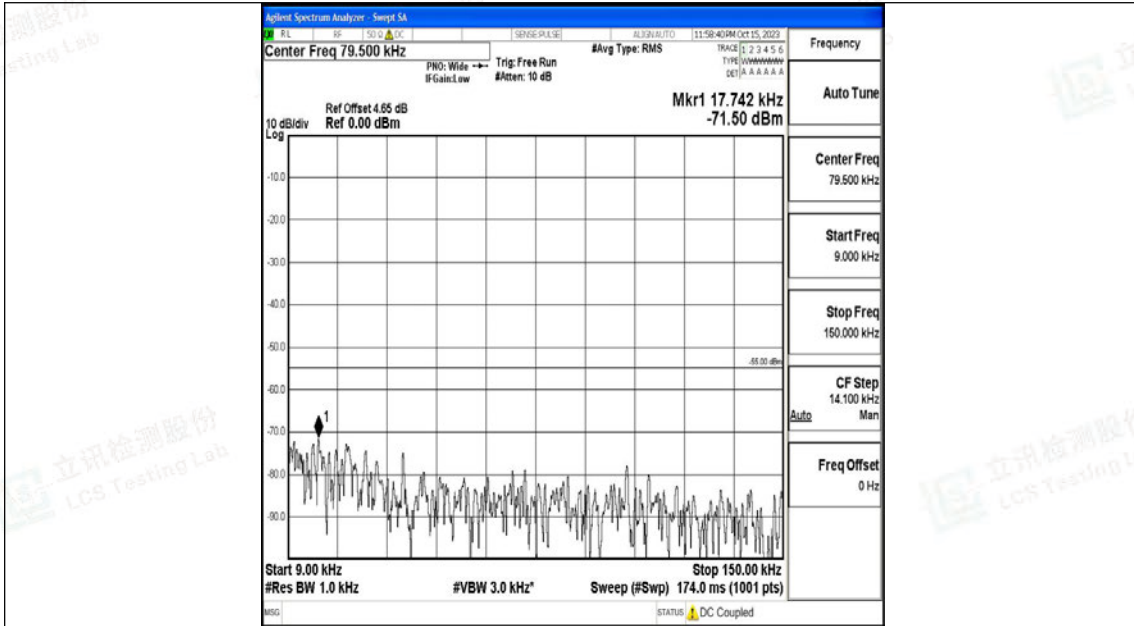

Band7_15MHz_16QAM_21375_1RB#0_0.009~0.15_0.009~0.15

Band7_15MHz_16QAM_21375_1RB#0_0.15~30_0.15~30

Band7_15MHz_16QAM_21375_1RB#0_30~1000_30~1000

Band7_15MHz_16QAM_21375_1RB#0_1000~20000_1000~20000

Band7_15MHz_16QAM_21375_1RB#0_20000~27000_20000~27000