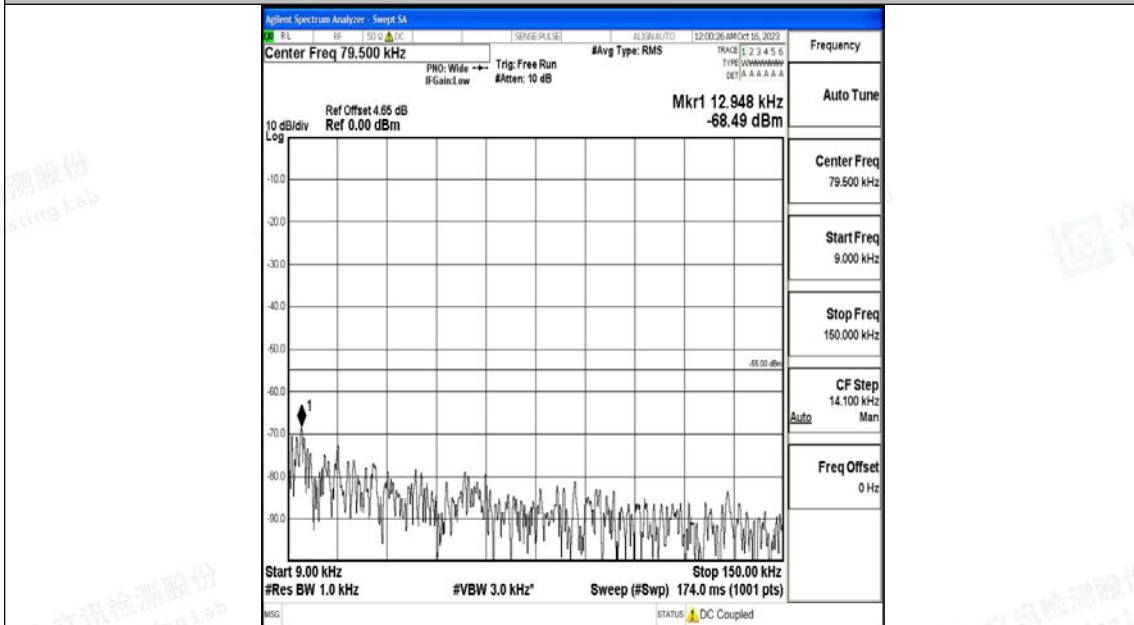

Band7_20MHz_QPSK_21100_1RB#0_0.009~0.15_0.009~0.15

Band7_20MHz_QPSK_21100_1RB#0_0.15~30_0.15~30

Band7_20MHz_QPSK_21100_1RB#0_30~1000_30~1000

Band7_20MHz_QPSK_21100_1RB#0_1000~20000_1000~20000

Band7_20MHz_QPSK_21100_1RB#0_20000~27000_20000~27000