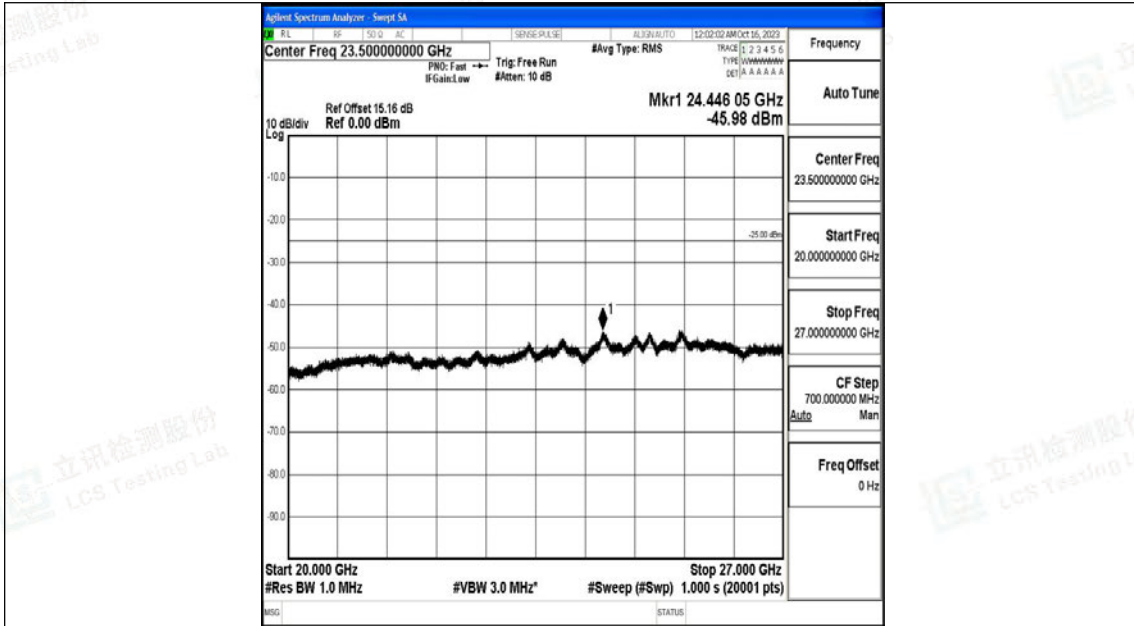

Band7_20MHz_16QAM_21350_1RB#0_0.15~30_0.15~30

Band7_20MHz_16QAM_21350_1RB#0_30~1000_30~1000

Band7_20MHz_16QAM_21350_1RB#0_1000~20000_1000~20000

Band7_20MHz_16QAM_21350_1RB#0_2000~27000_2000~27000

Band7_10MHz_QPSK_20800_1RB#0_0.009~0.15_0.009~0.15