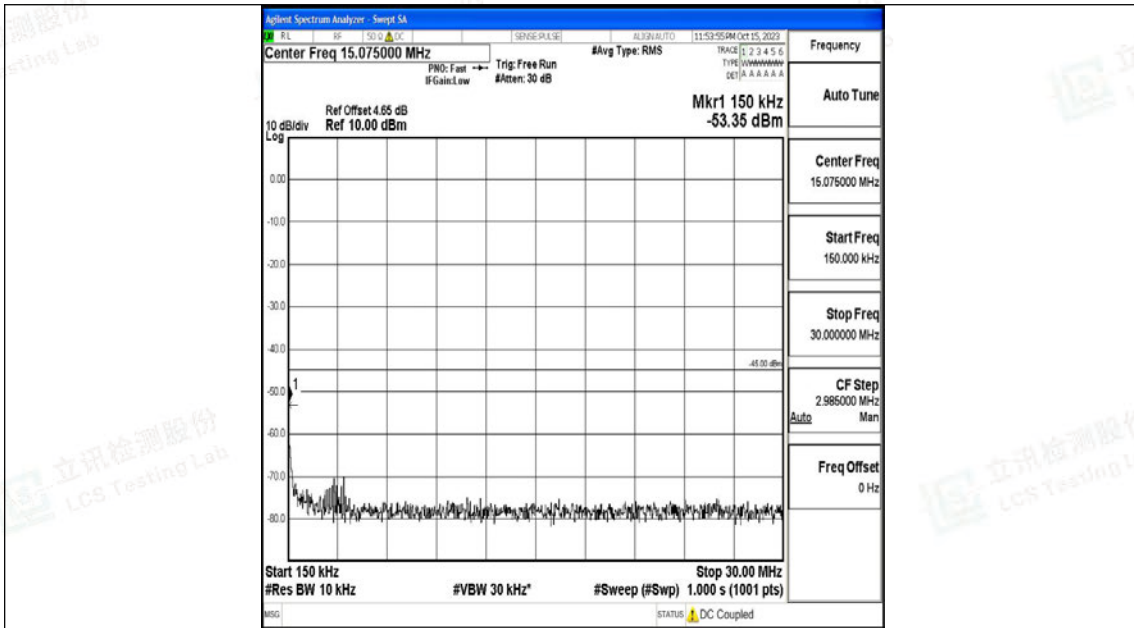

Band7_15MHz_16QAM_21100_1RB#0_0.009~0.15_0.009~0.15

Band7_15MHz_16QAM_21100_1RB#0_0.15~30_0.15~30