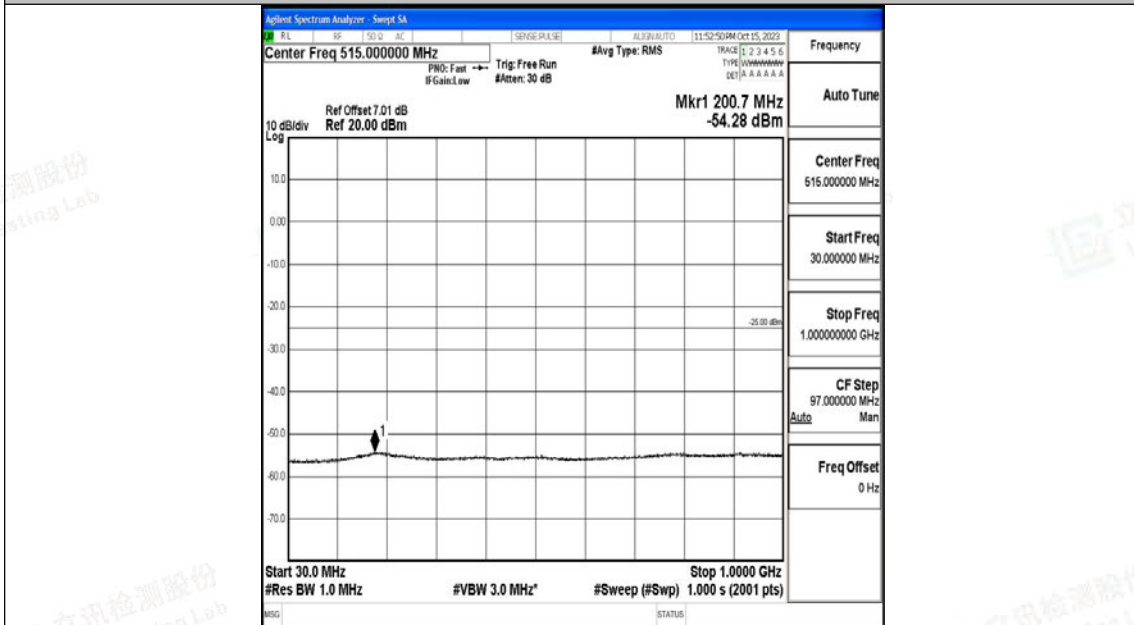

Band7_15MHz_QPSK_20825_1RB#0_1000~20000_1000~20000

Band7_15MHz_QPSK_20825_1RB#0_20000~27000_20000~27000

Band7_15MHz_16QAM_20825_1RB#0_0.009~0.15_0.009~0.15

Band7_15MHz_16QAM_20825_1RB#0_0.15~30_0.15~30

Band7_15MHz_16QAM_20825_1RB#0_30~1000_30~1000