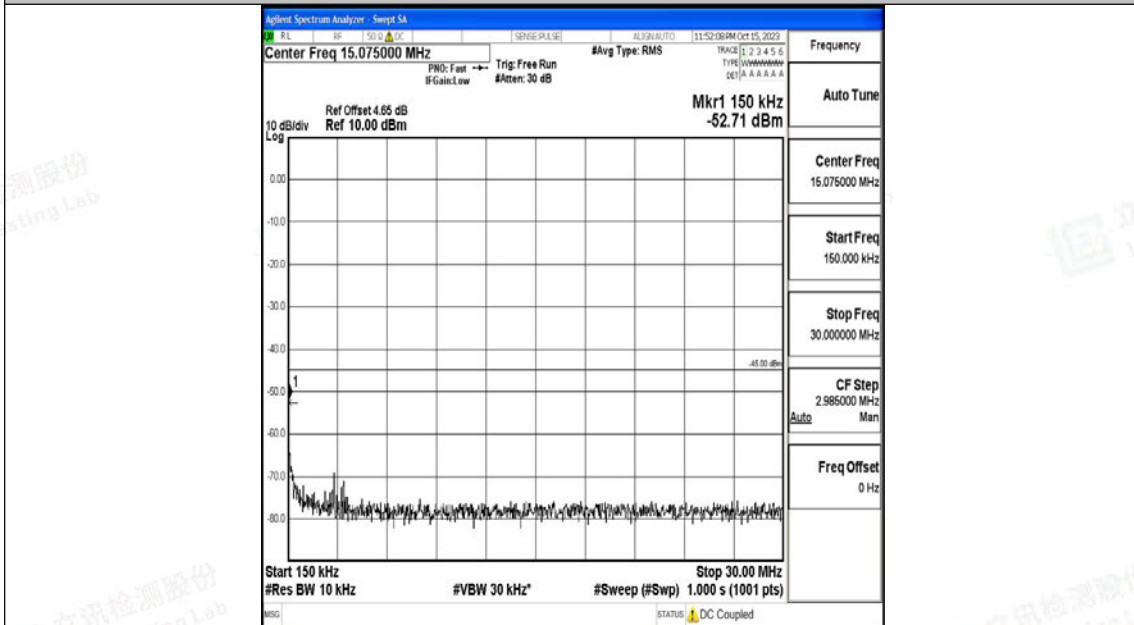

Band7_10MHz_16QAM_21400_1RB#0_1000~20000_1000~20000

Band7_10MHz_16QAM_21400_1RB#0_20000~27000_20000~27000

Band7_15MHz_QPSK_20825_1RB#0_0.009~0.15_0.009~0.15

Band7_15MHz_QPSK_20825_1RB#0_0.15~30_0.15~30

Band7_15MHz_QPSK_20825_1RB#0_30~1000_30~1000