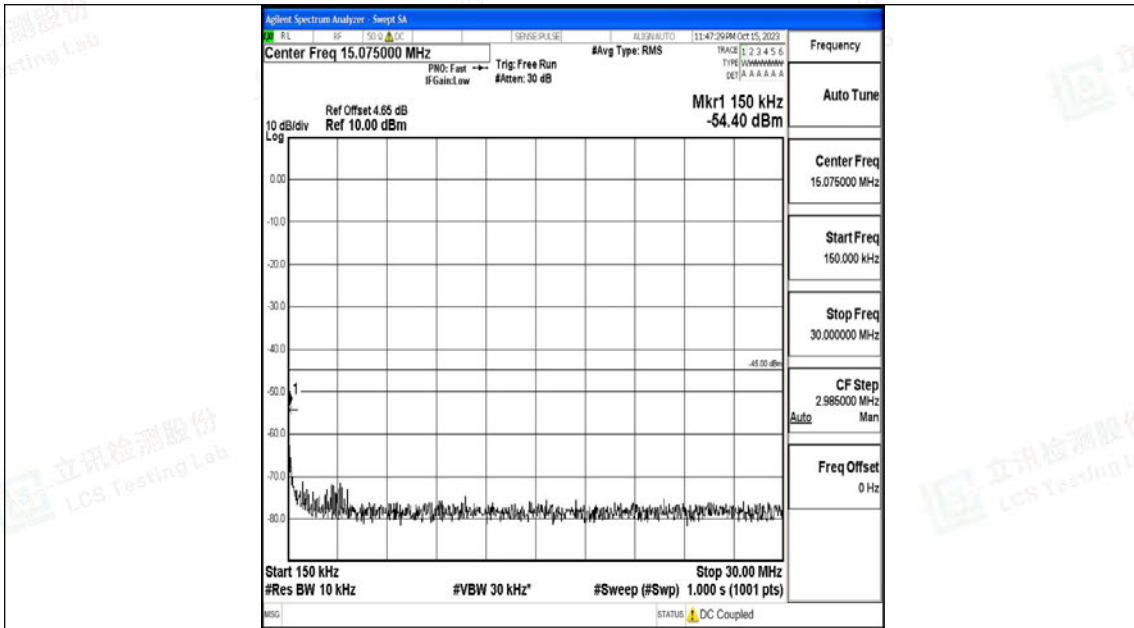

Band7_10MHz_QPSK_21100_1RB#0_1000~20000_1000~20000

Band7_10MHz_QPSK_21100_1RB#0_20000~27000_20000~27000

Band7_10MHz_16QAM_21100_1RB#0_0.009~0.15_0.009~0.15

Band7_10MHz_16QAM_21100_1RB#0_0.15~30_0.15~30

Band7_10MHz_16QAM_21100_1RB#0_30~1000_30~1000