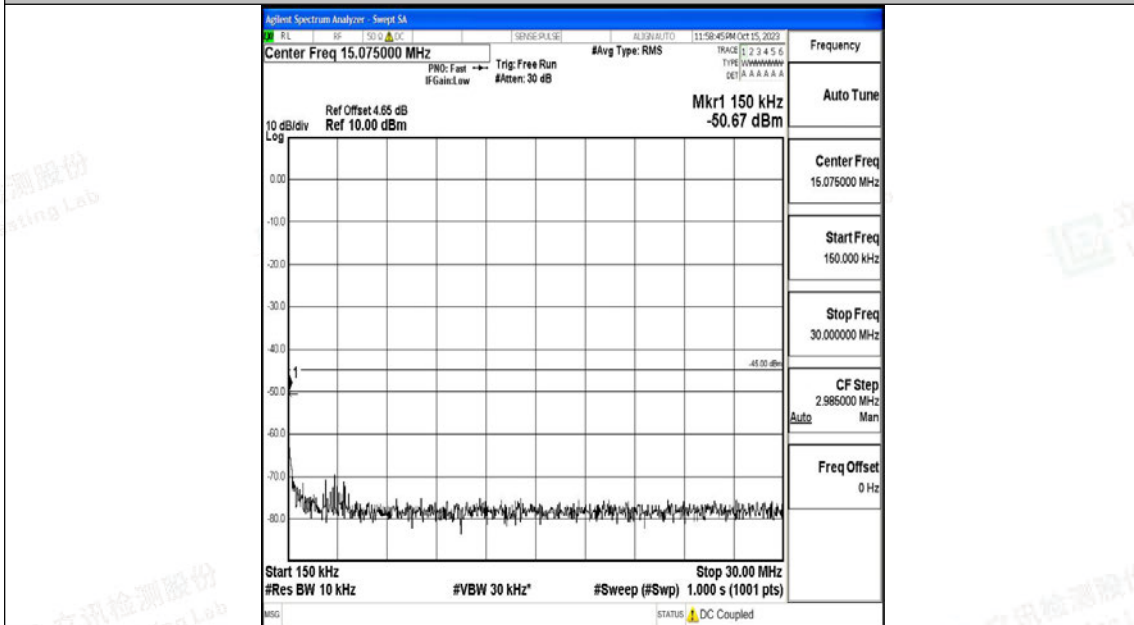

Band7_20MHz_QPSK_20850_1RB#0_0.009~0.15_0.009~0.15

Band7_20MHz_QPSK_20850_1RB#0_0.15~30_0.15~30