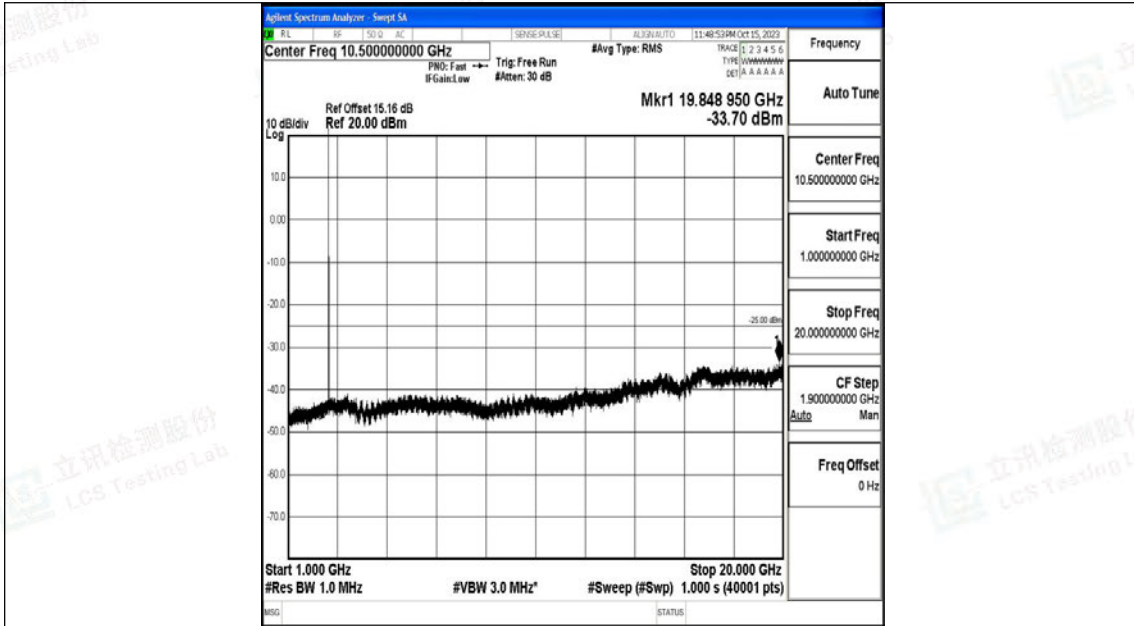

Band7_10MHz_QPSK_21400_1RB#0_1000~20000_1000~20000

Band7_10MHz_QPSK_21400_1RB#0_20000~27000_20000~27000

Band7_10MHz_16QAM_21400_1RB#0_0.009~0.15_0.009~0.15

Band7_10MHz_16QAM_21400_1RB#0_0.15~30_0.15~30

Band7_10MHz_16QAM_21400_1RB#0_30~1000_30~1000