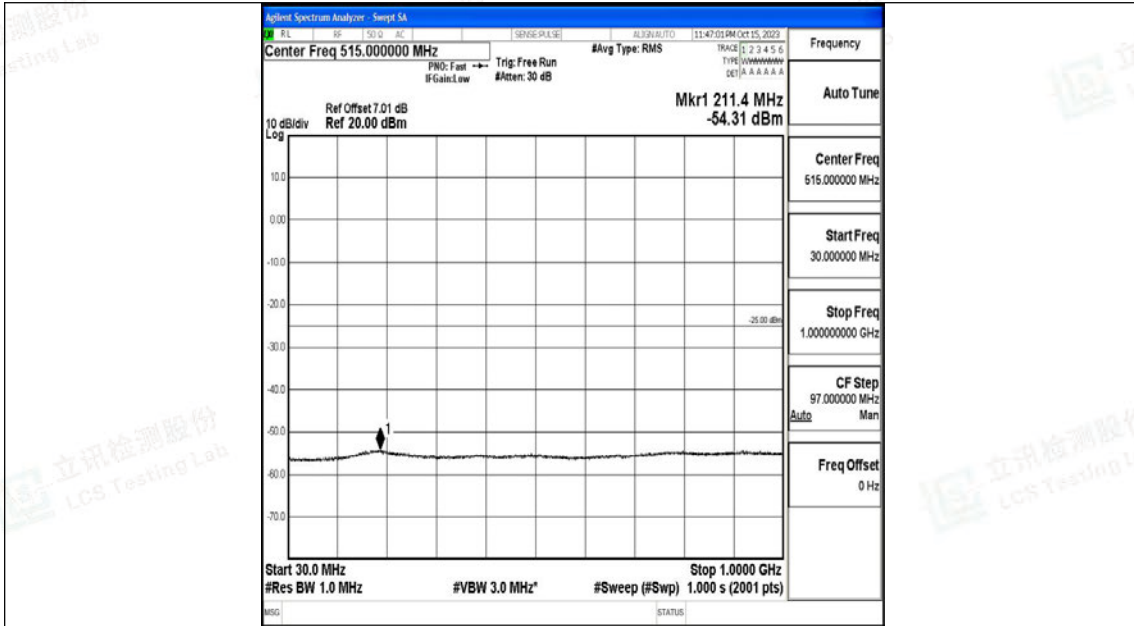

Band7_10MHz_16QAM_20800_1RB#0_1000~20000_1000~20000

Band7_10MHz_16QAM_20800_1RB#0_20000~27000_20000~27000

Band7_10MHz_QPSK_21100_1RB#0_0.009~0.15_0.009~0.15

Band7_10MHz_QPSK_21100_1RB#0_0.15~30_0.15~30

Band7_10MHz_QPSK_21100_1RB#0_30~1000_30~1000