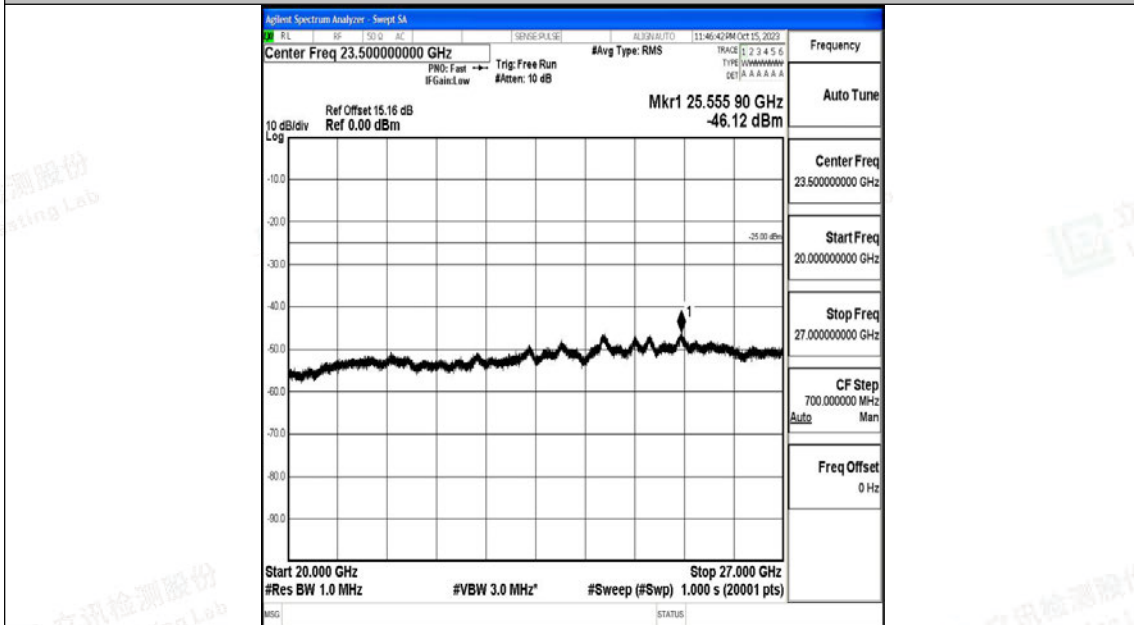

Band7_10MHz_16QAM_20800_1RB#0_1000~20000_1000~20000

Band7_10MHz_16QAM_20800_1RB#0_20000~27000_20000~27000