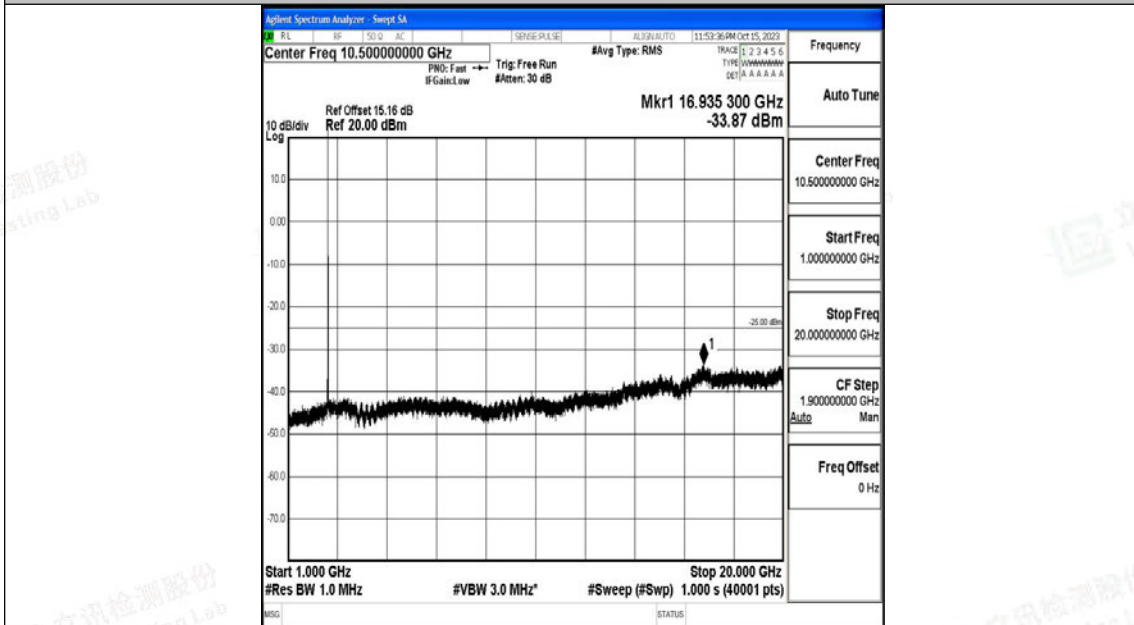

Band7_15MHz_16QAM_20825_1RB#0_2000~27000_2000~27000

Band7_15MHz_QPSK_21100_1RB#0_0.009~0.15_0.009~0.15

Band7_15MHz_QPSK_21100_1RB#0_30~1000_30~1000

Band7_15MHz_QPSK_21100_1RB#0_1000~20000_1000~20000

Band7_15MHz_QPSK_21100_1RB#0_20000~27000_20000~27000