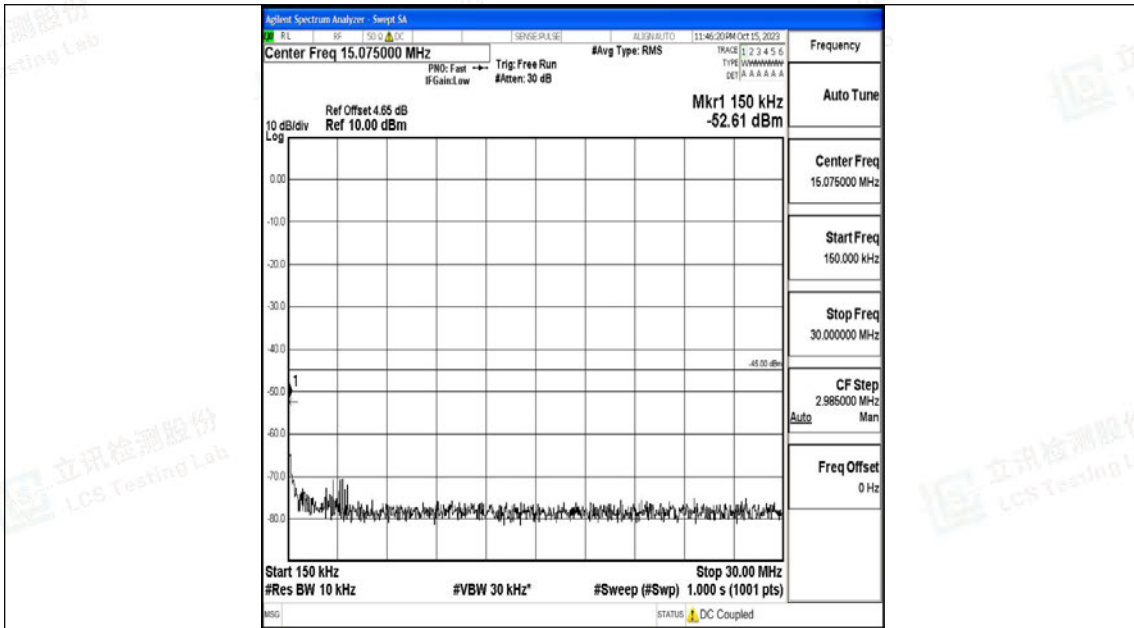

Band7_5MHz_16QAM_21425_1RB#0_30~1000_30~1000

Band7_5MHz_16QAM_21425_1RB#0_1000~20000_1000~20000

Band7_5MHz_16QAM_21425_1RB#0_20000~27000_20000~27000

Band7_10MHz_16QAM_20800_1RB#0_0.15~30_0.15~30

Band7_10MHz_16QAM_20800_1RB#0_30~1000_30~1000