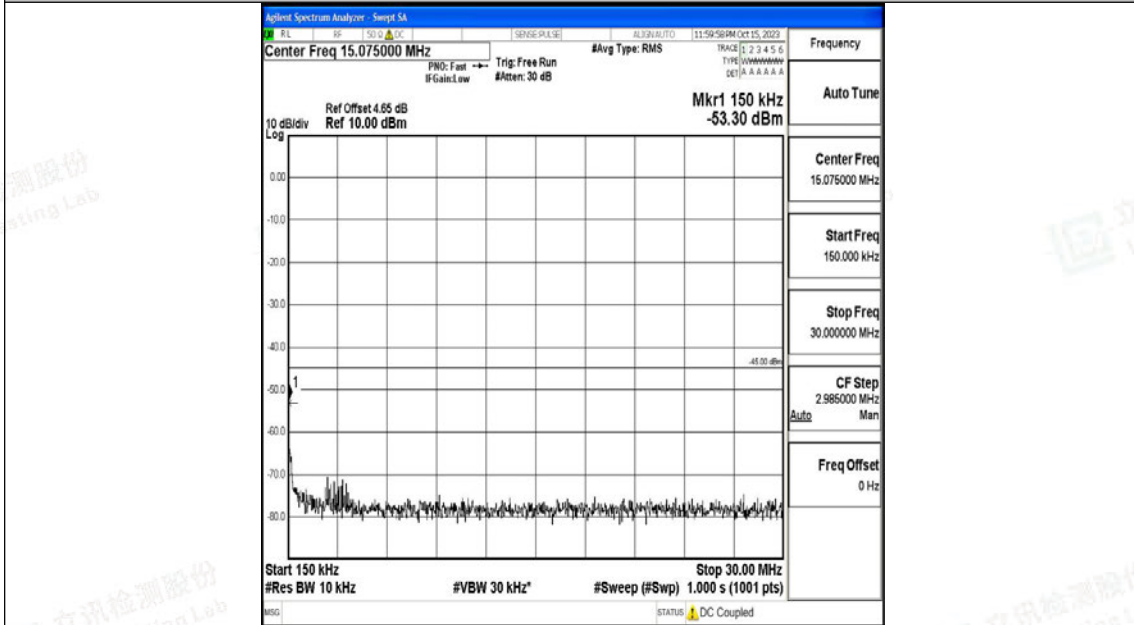

Band7_20MHz_QPSK_21100_1RB#0_0.009~0.15_0.009~0.15

Band7_20MHz_QPSK_21100_1RB#0_0.15~30_0.15~30