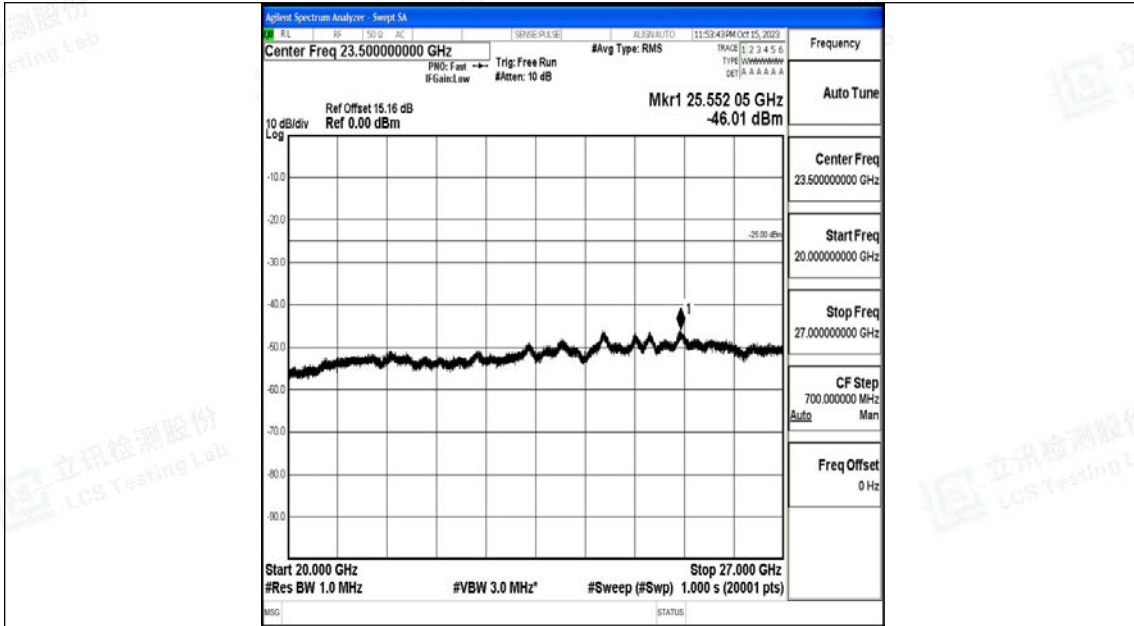

Band7_15MHz_16QAM_20825_1RB#0_2000~27000_2000~27000

Band7_15MHz_QPSK_21100_1RB#0_0.009~0.15_0.009~0.15

Band7_15MHz_QPSK_21100_1RB#0_30~1000_30~1000

Band7_15MHz_QPSK_21100_1RB#0_1000~20000_1000~20000

Band7_15MHz_QPSK_21100_1RB#0_20000~27000_20000~27000