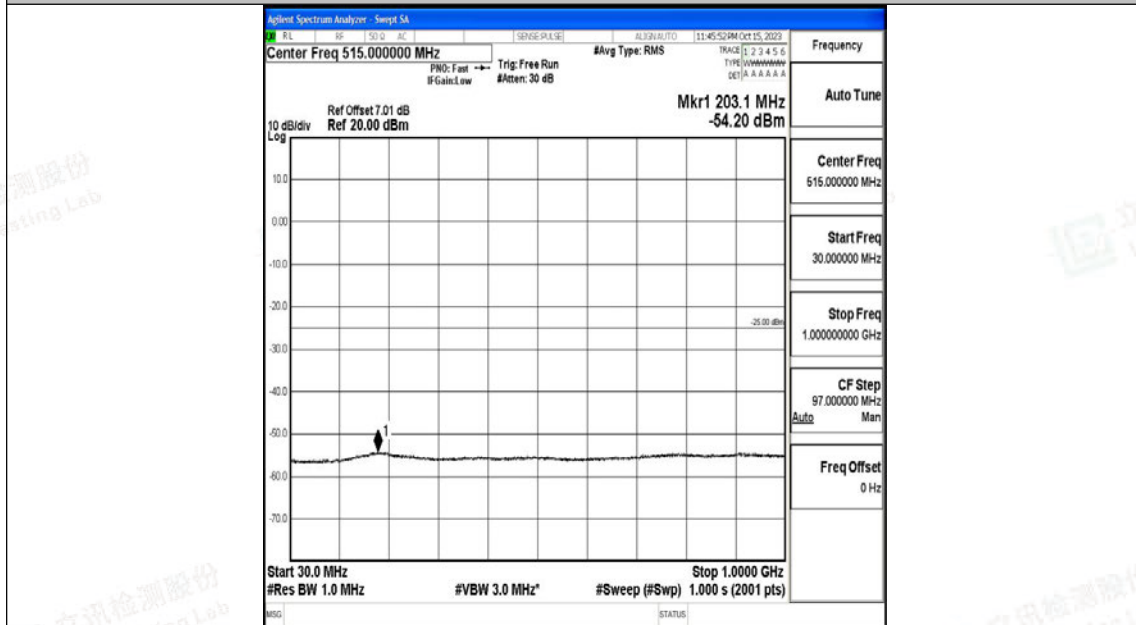

Band7_10MHz_QPSK_20800_1RB#0_0.15~30_0.15~30

Band7_10MHz_QPSK_20800_1RB#0_30~1000_30~1000