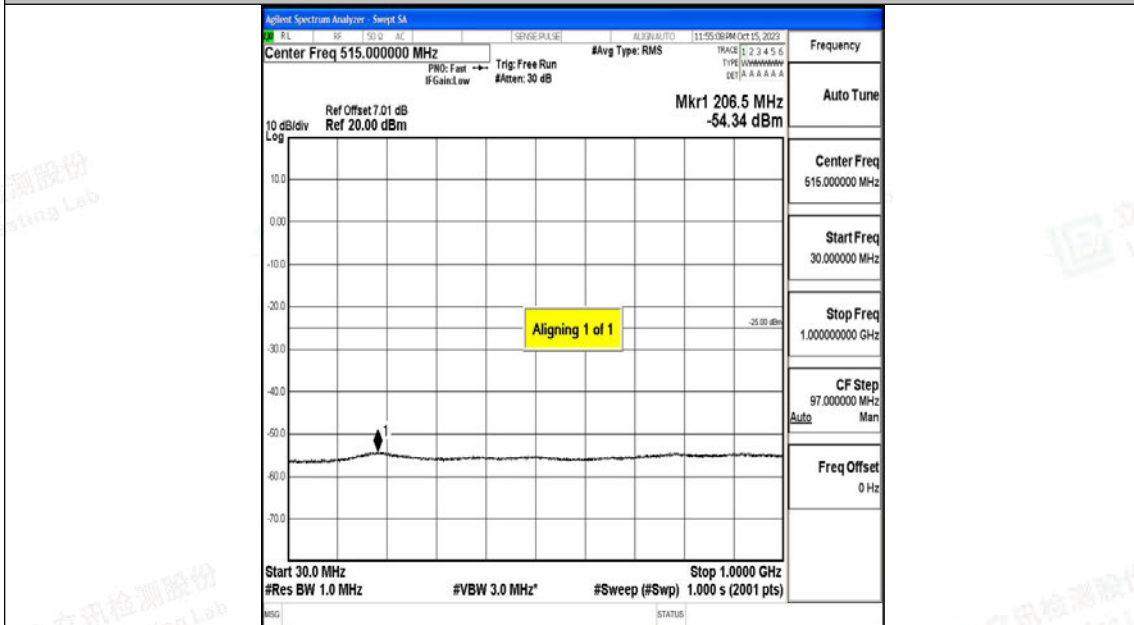

Band7_15MHz_16QAM_21375_1RB#0_0.15~30_0.15~30

Band7_15MHz_16QAM_21375_1RB#0_30~1000_30~1000