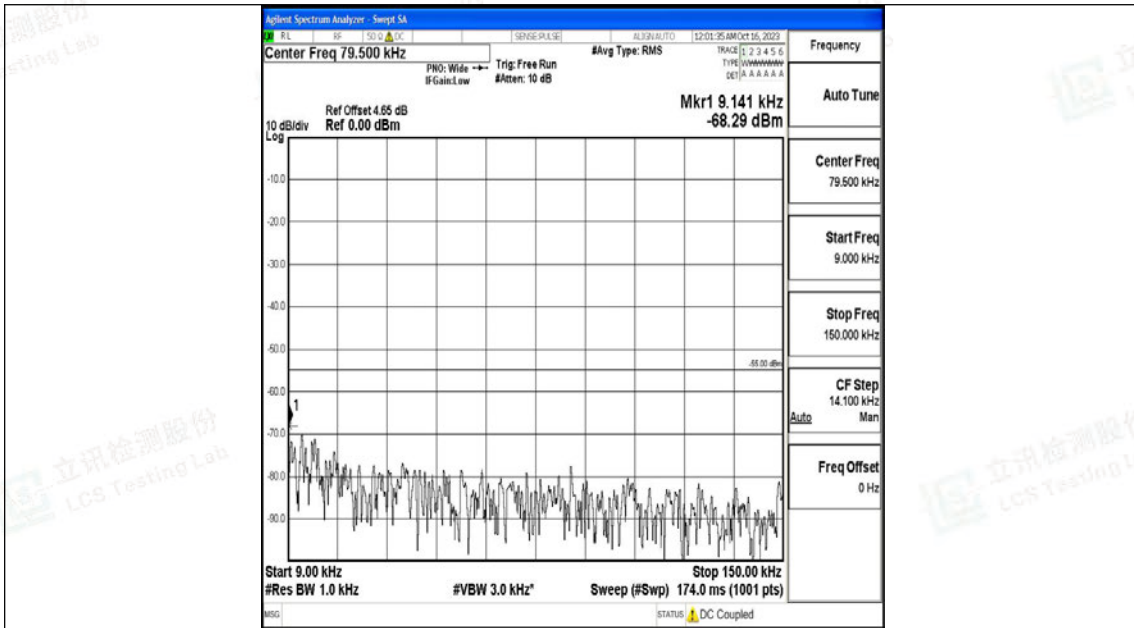

Band7_20MHz_QPSK_21350_1RB#0_0.15~30_0.15~30

Band7_20MHz_QPSK_21350_1RB#0_30~1000_30~1000

Band7_20MHz_QPSK_21350_1RB#0_1000~20000_1000~20000

Band7_20MHz_QPSK_21350_1RB#0_20000~27000_20000~27000

Band7_20MHz_16QAM_21350_1RB#0_0.009~0.15_0.009~0.15