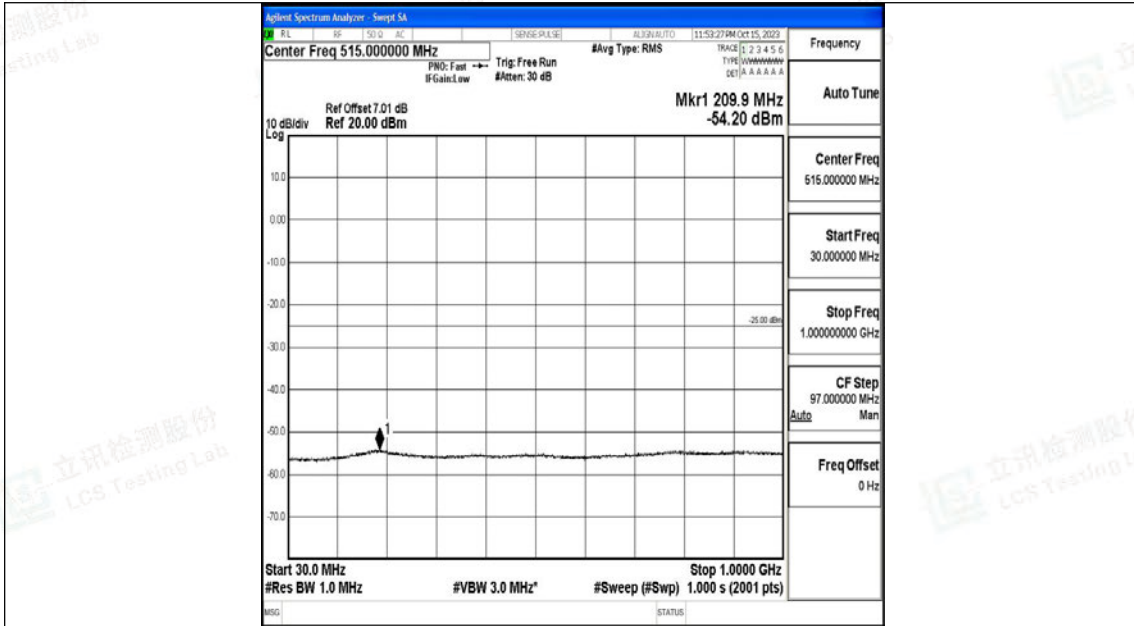

Band7_15MHz_QPSK_21100_1RB#0_0.009~0.15_0.009~0.15

Band7_15MHz_QPSK_21100_1RB#0_30~1000_30~1000