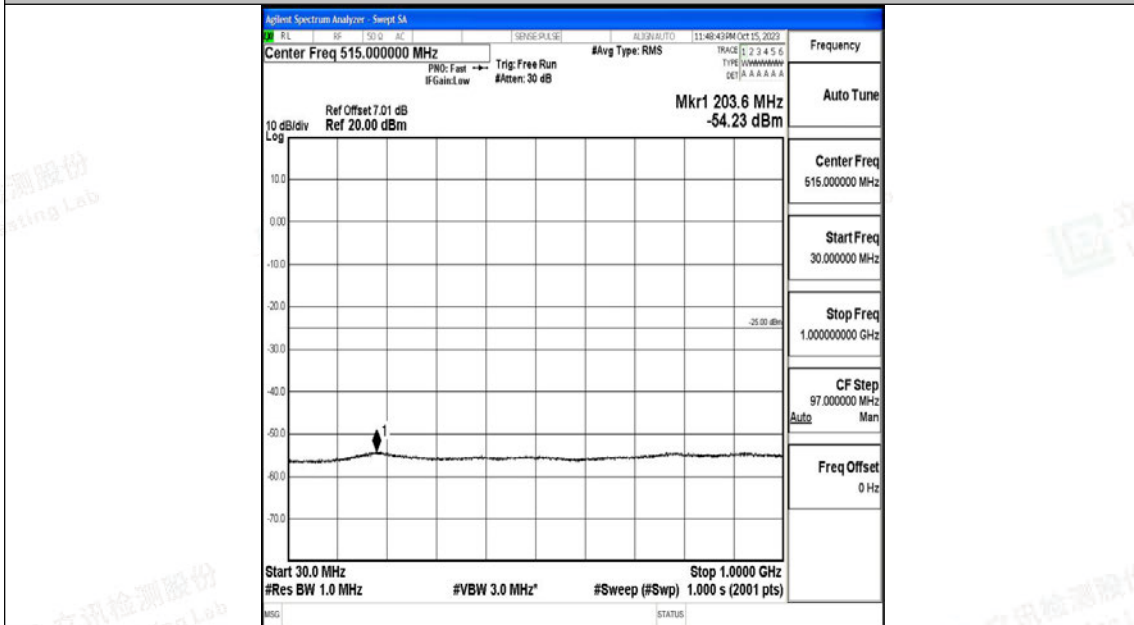

Band7_10MHz_QPSK_21400_1RB#0_1000~20000_1000~20000

Band7_10MHz_QPSK_21400_1RB#0_20000~27000_20000~27000

Band7_10MHz_16QAM_21400_1RB#0_0.009~0.15_0.009~0.15

Band7_10MHz_16QAM_21400_1RB#0_0.15~30_0.15~30

Band7_10MHz_16QAM_21400_1RB#0_30~1000_30~1000