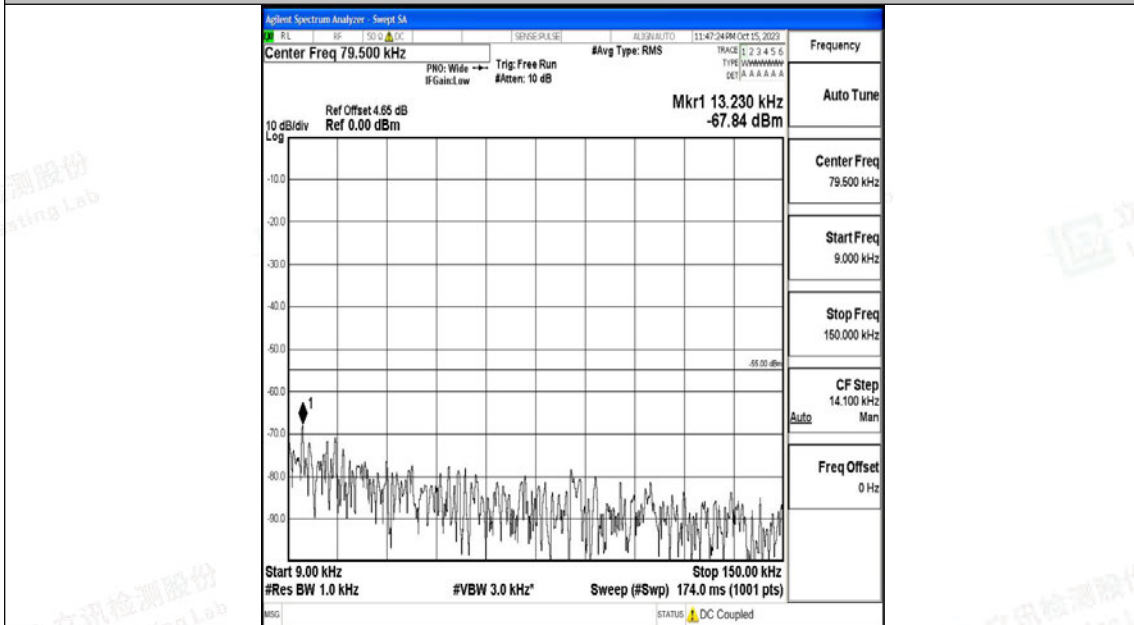

Band7_10MHz_QPSK_21100_1RB#0_20000~27000_20000~27000

Band7_10MHz_16QAM_21100_1RB#0_0.009~0.15_0.009~0.15