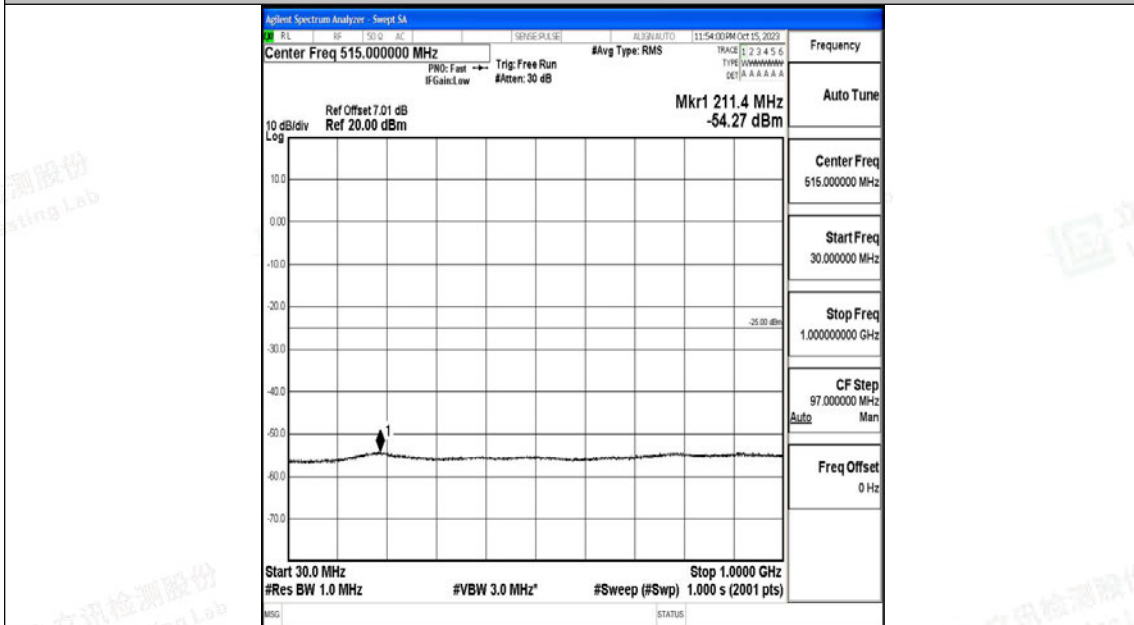

Band7_15MHz_16QAM_21100_1RB#0_0.15~30_0.15~30

Band7_15MHz_16QAM_21100_1RB#0_30~1000_30~1000