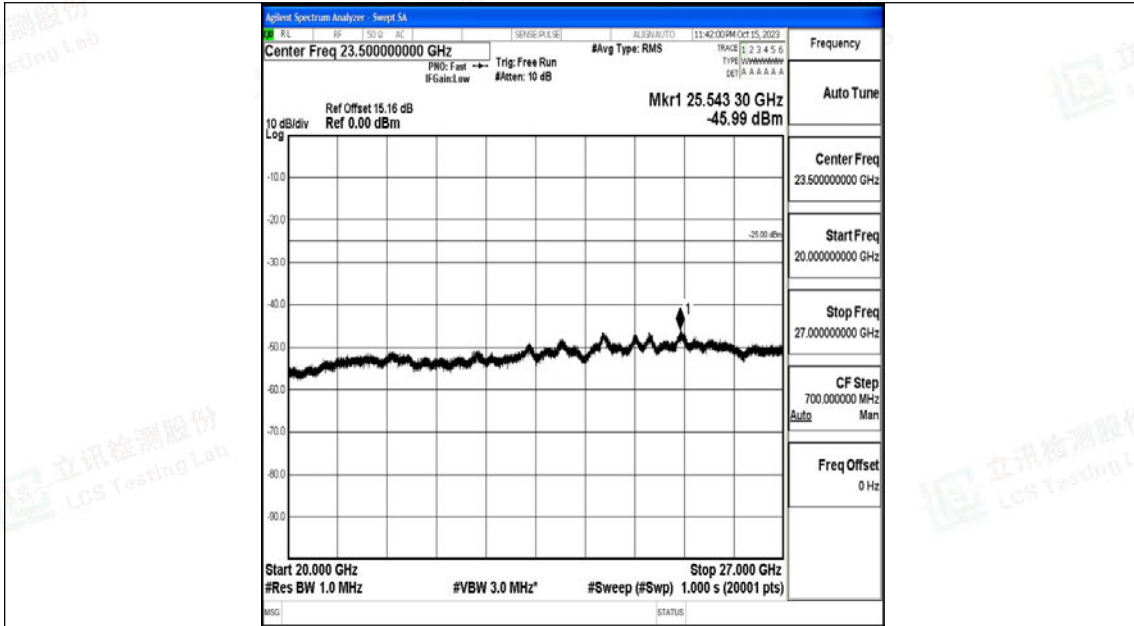

Band7_5MHz_QPSK_21425_1RB#0_30~1000_30~1000

Band7_5MHz_QPSK_21425_1RB#0_1000~20000_1000~20000

Band7_5MHz_QPSK_21425_1RB#0_20000~27000_20000~27000

Band7_5MHz_16QAM_21425_1RB#0_0.009~0.15_0.009~0.15

Band7_5MHz_16QAM_21425_1RB#0_0.15~30_0.15~30