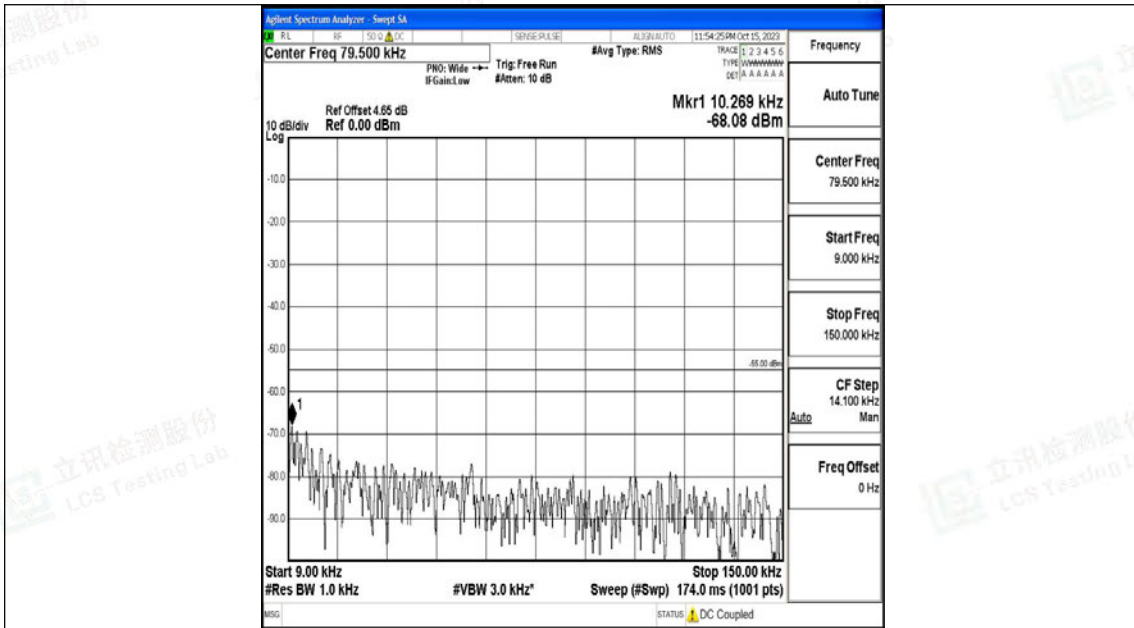

Band7_15MHz_16QAM_21100_1RB#0_0.009~0.15_0.009~0.15

Band7_15MHz_16QAM_21100_1RB#0_0.15~30_0.15~30

Band7_15MHz_16QAM_21100_1RB#0_30~1000_30~1000

Band7_15MHz_16QAM_21100_1RB#0_1000~20000_1000~20000

Band7_15MHz_16QAM_21100_1RB#0_20000~27000_20000~27000