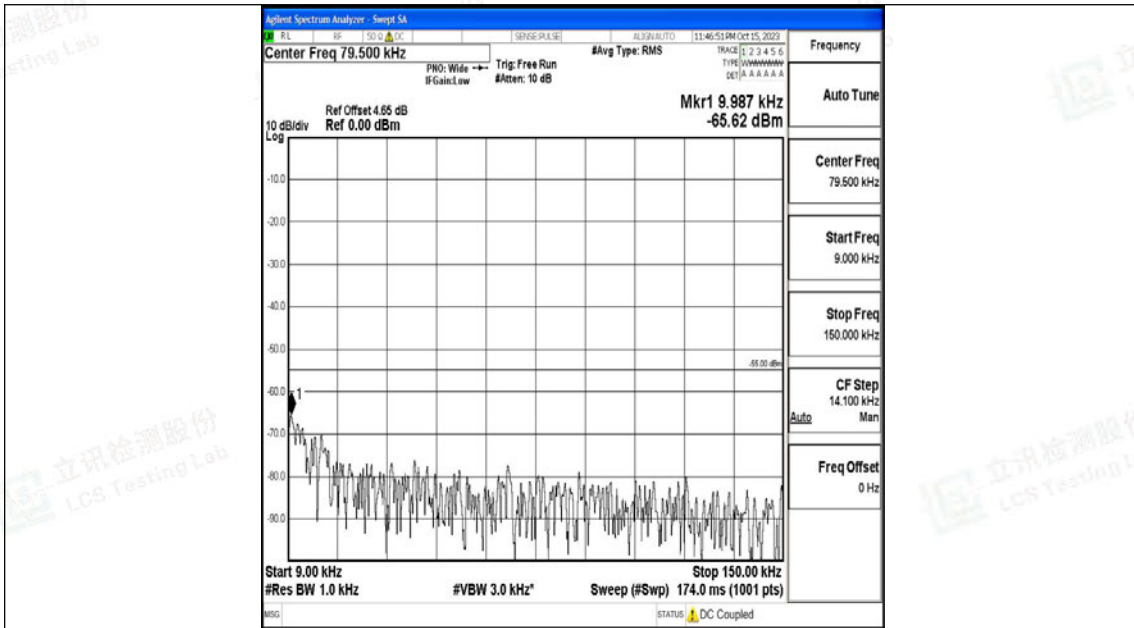

Band7_10MHz_16QAM_20800_1RB#0_20000~27000_20000~27000

Band7_10MHz_QPSK_21100_1RB#0_0.009~0.15_0.009~0.15