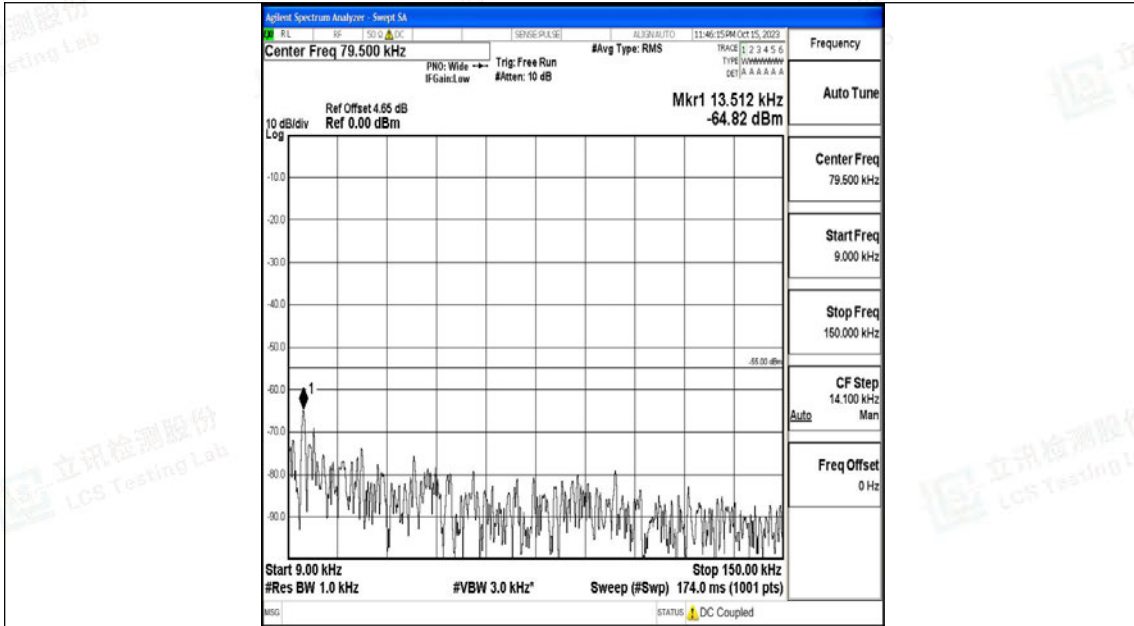

Band7_10MHz_QPSK_20800_1RB#0_0.15~30_0.15~30

Band7_10MHz_QPSK_20800_1RB#0_30~1000_30~1000

Band7_10MHz_QPSK_20800_1RB#0_1000~20000_1000~20000

Band7_10MHz_QPSK_20800_1RB#0_20000~27000_20000~27000

Band7_10MHz_16QAM_20800_1RB#0_0.009~0.15_0.009~0.15