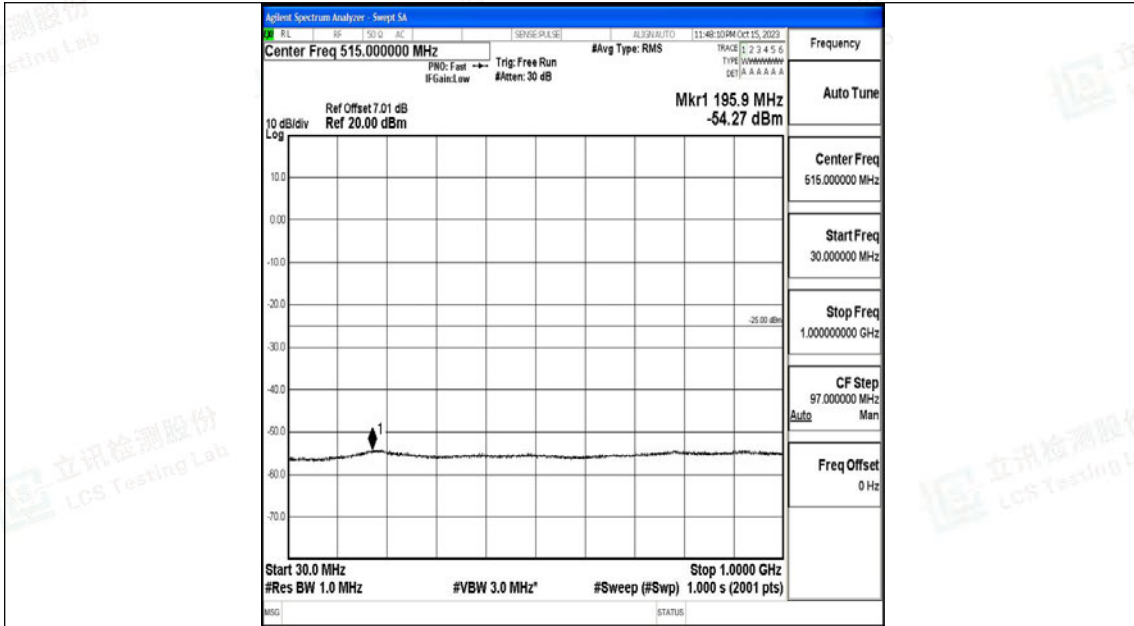

Band7_10MHz_16QAM_21100_1RB#0_1000~20000_1000~20000

Band7_10MHz_16QAM_21100_1RB#0_20000~27000_20000~27000

Band7_10MHz_QPSK_21400_1RB#0_0.009~0.15_0.009~0.15

Band7_10MHz_QPSK_21400_1RB#0_0.15~30_0.15~30

Band7_10MHz_QPSK_21400_1RB#0_30~1000_30~1000