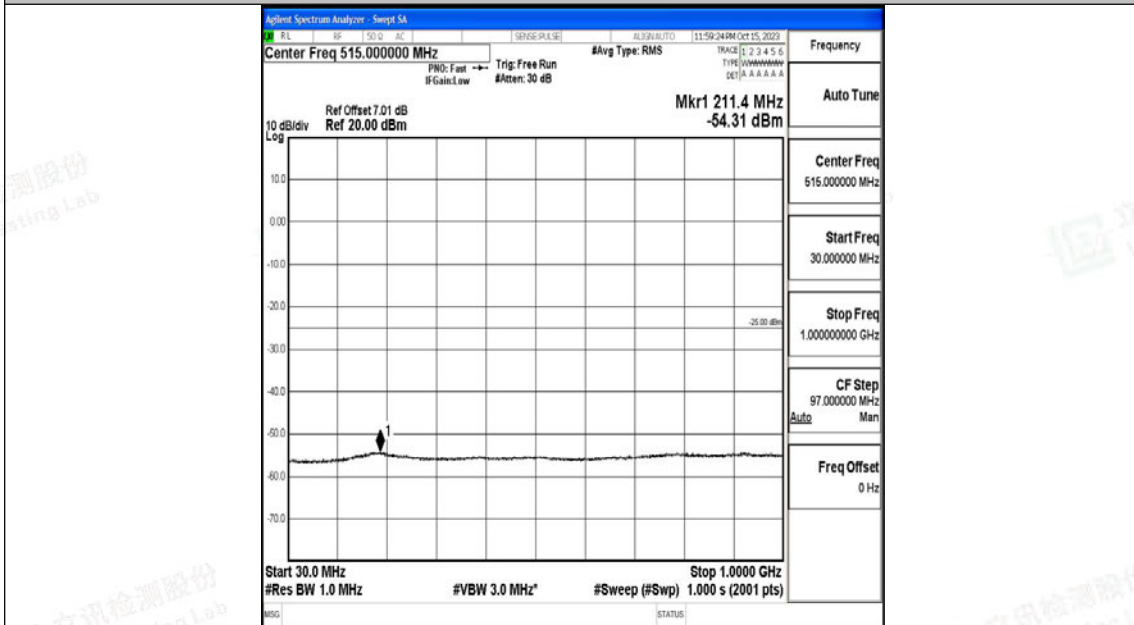

Band7_20MHz_16QAM_20850_1RB#0_0.15~30_0.15~30

Band7_20MHz_16QAM_20850_1RB#0_30~1000_30~1000