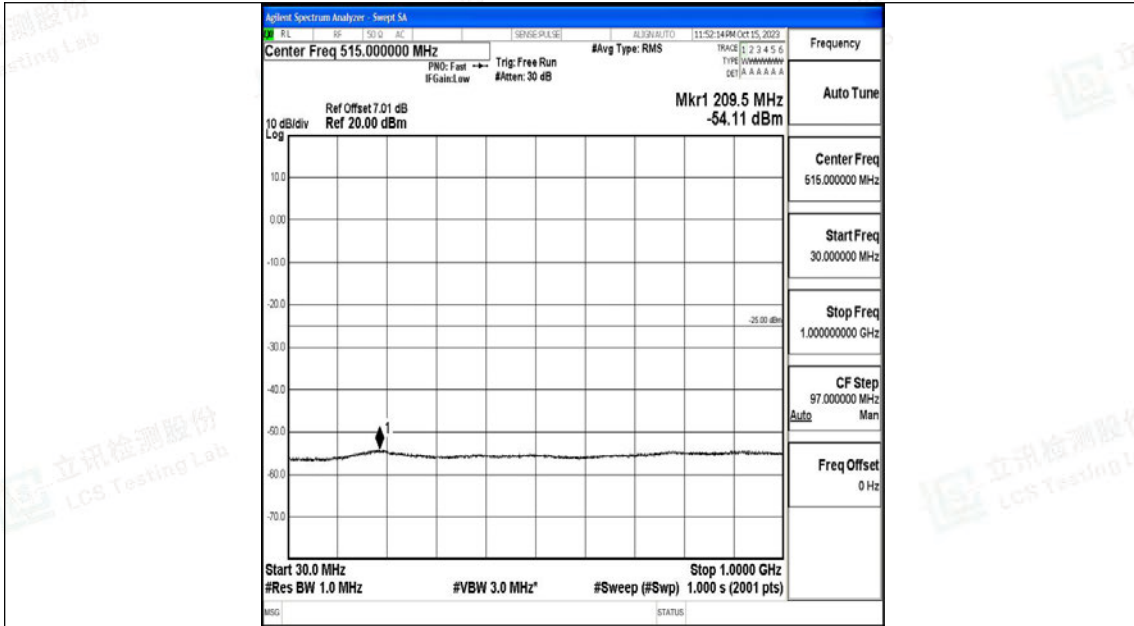

Band7_10MHz_16QAM_21400_1RB#0_1000~20000_1000~20000

Band7_10MHz_16QAM_21400_1RB#0_20000~27000_20000~27000

Band7_15MHz_QPSK_20825_1RB#0_0.009~0.15_0.009~0.15

Band7_15MHz_QPSK_20825_1RB#0_0.15~30_0.15~30

Band7_15MHz_QPSK_20825_1RB#0_30~1000_30~1000