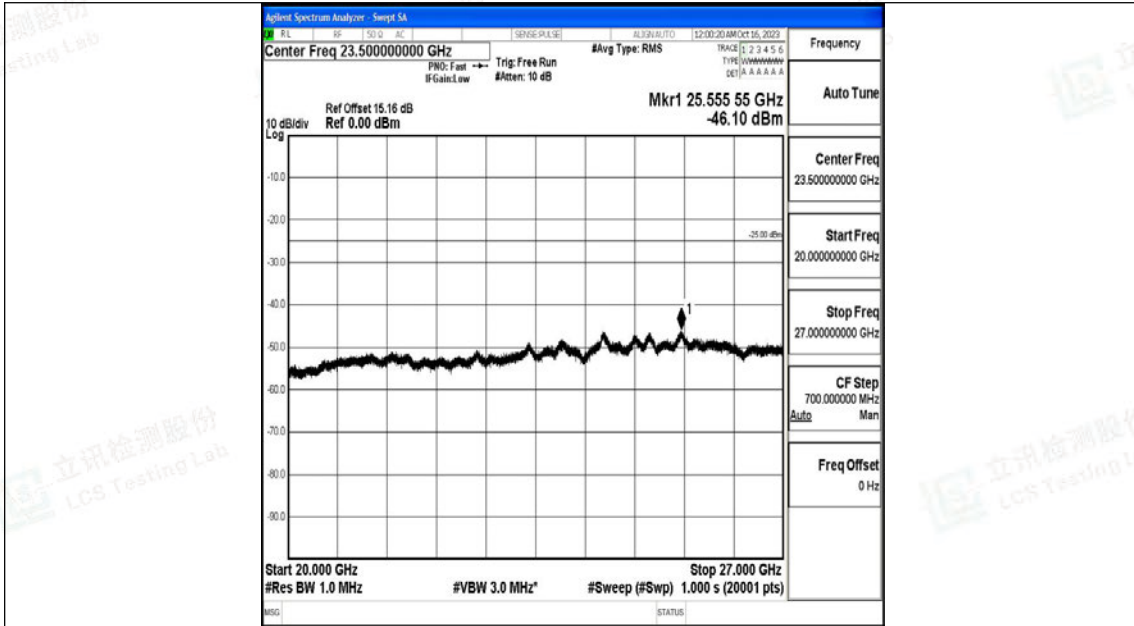

Band7_20MHz_QPSK_21100_1RB#0_0.009~0.15_0.009~0.15

Band7_20MHz_QPSK_21100_1RB#0_0.15~30_0.15~30

Band7_20MHz_QPSK_21100_1RB#0_30~1000_30~1000

Band7_20MHz_QPSK_21100_1RB#0_1000~20000_1000~20000

Band7_20MHz_QPSK_21100_1RB#0_20000~27000_20000~27000