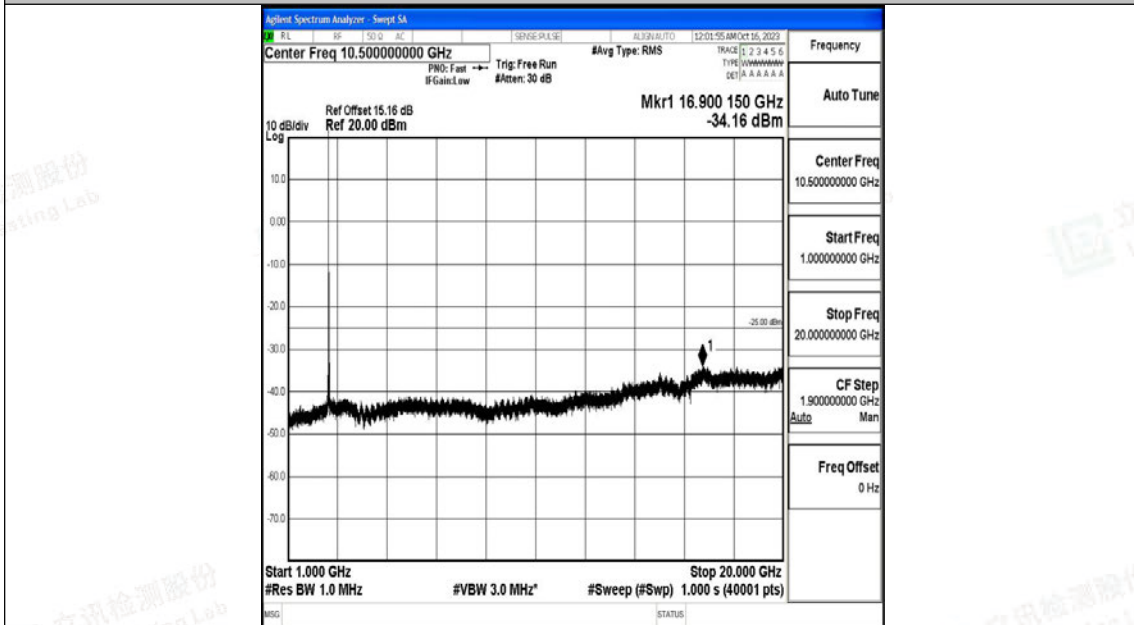

Band7_20MHz_16QAM_21350_1RB#0_30~1000_30~1000

Band7_20MHz_16QAM_21350_1RB#0_1000~20000_1000~20000