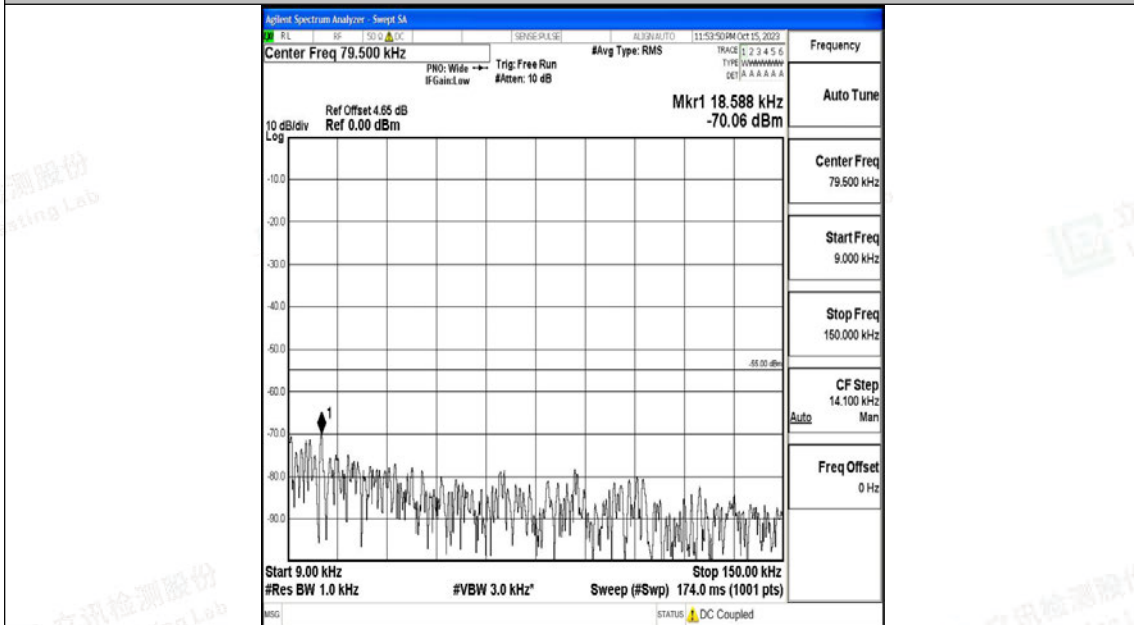

Band7_15MHz_16QAM_20825_1RB#0_2000~27000_2000~27000

Band7_15MHz_QPSK_21100_1RB#0_0.009~0.15_0.009~0.15

Band7_15MHz_QPSK_21100_1RB#0_30~1000_30~1000

Band7_15MHz_QPSK_21100_1RB#0_1000~20000_1000~20000

Band7_15MHz_QPSK_21100_1RB#0_20000~27000_20000~27000