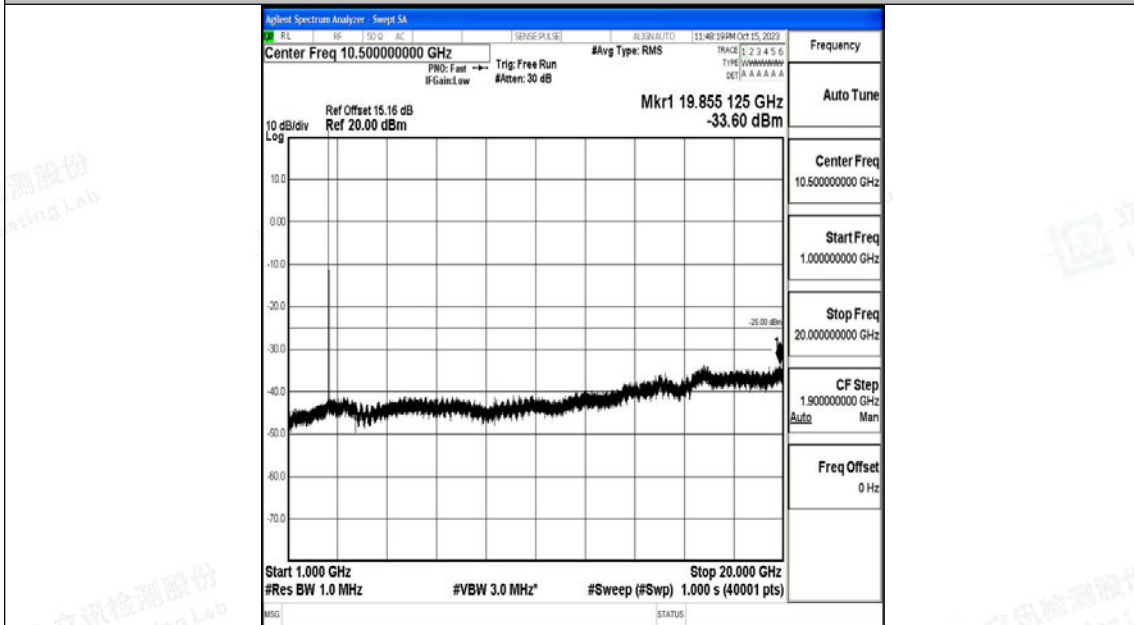

Band7_10MHz_16QAM_21100_1RB#0_1000~20000_1000~20000

Band7_10MHz_16QAM_21100_1RB#0_20000~27000_20000~27000

Band7_10MHz_QPSK_21400_1RB#0_0.009~0.15_0.009~0.15

Band7_10MHz_QPSK_21400_1RB#0_0.15~30_0.15~30

Band7_10MHz_QPSK_21400_1RB#0_30~1000_30~1000