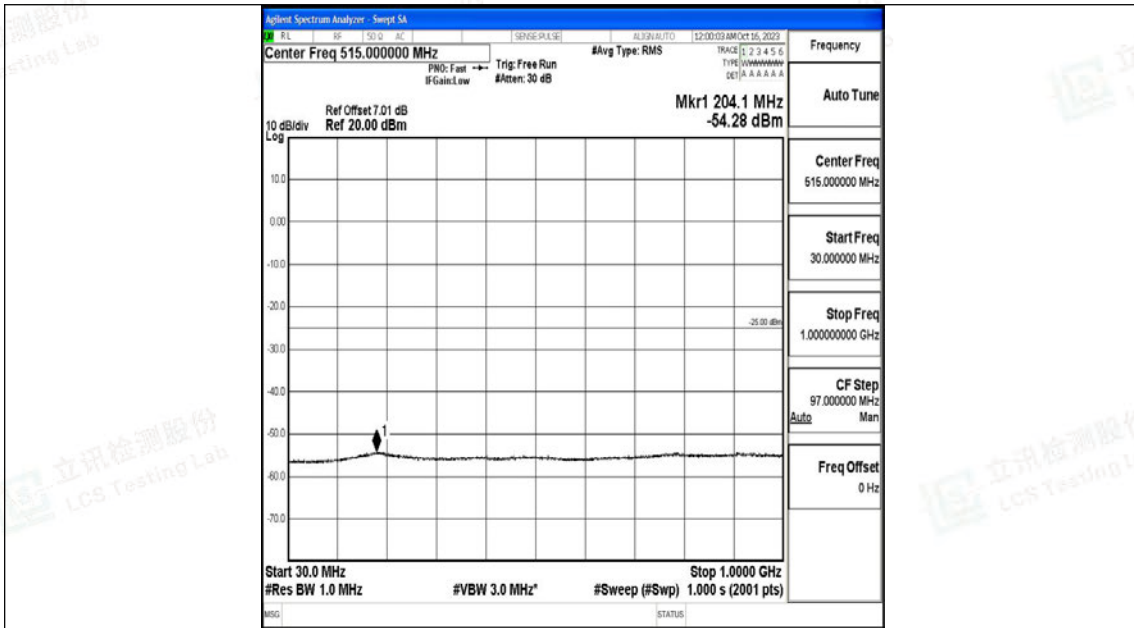

Band7_20MHz_QPSK_21100_1RB#0_0.15~30_0.15~30

Band7_20MHz_QPSK_21100_1RB#0_30~1000_30~1000