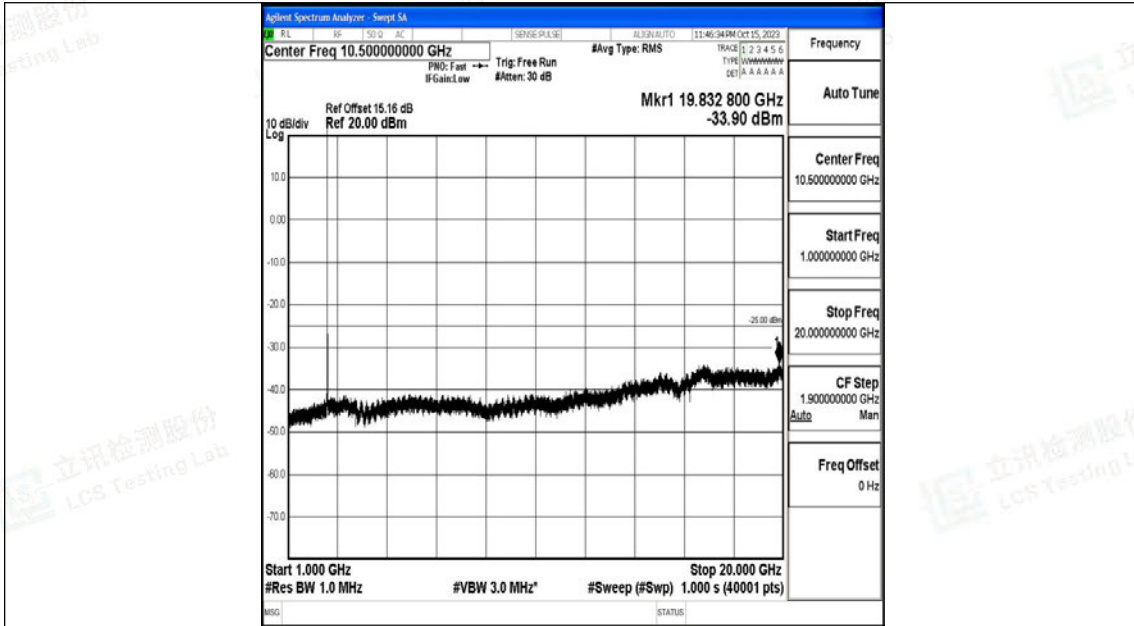

Band7_5MHz_16QAM_21425_1RB#0_30~1000_30~1000

Band7_5MHz_16QAM_21425_1RB#0_1000~20000_1000~20000

Band7_5MHz_16QAM_21425_1RB#0_20000~27000_20000~27000

Band7_10MHz_16QAM_20800_1RB#0_0.15~30_0.15~30

Band7_10MHz_16QAM_20800_1RB#0_30~1000_30~1000