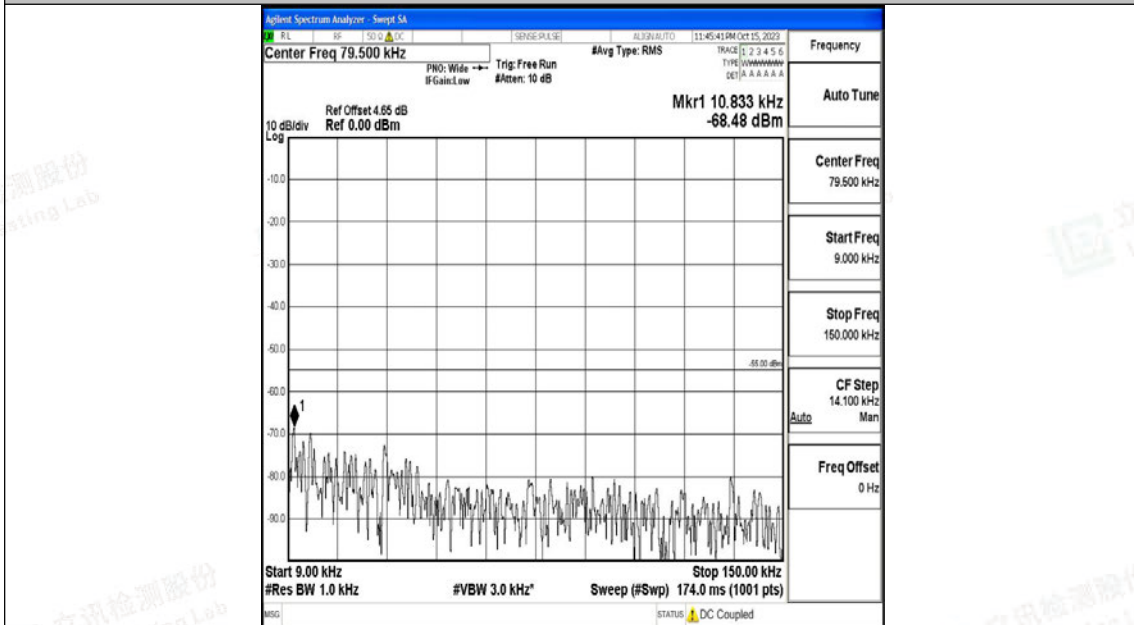

Band7_20MHz_16QAM_21350_1RB#0_0.15~30_0.15~30

Band7_20MHz_16QAM_21350_1RB#0_30~1000_30~1000

Band7_20MHz_16QAM_21350_1RB#0_1000~20000_1000~20000

Band7_20MHz_16QAM_21350_1RB#0_2000~27000_2000~27000

Band7_10MHz_QPSK_20800_1RB#0_0.009~0.15_0.009~0.15