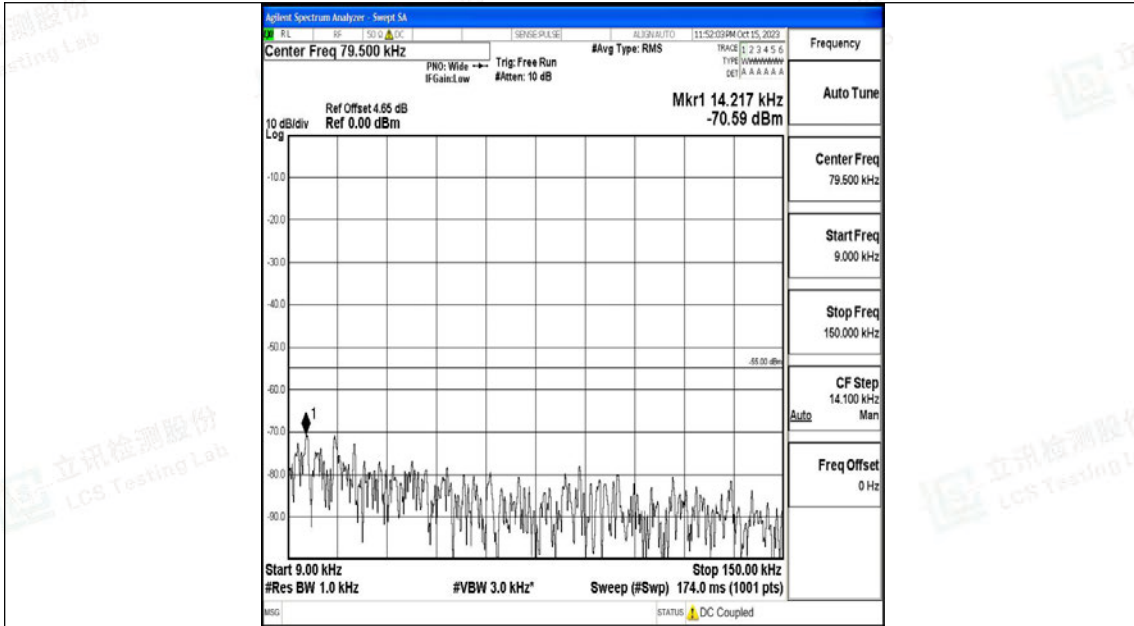

Band7_10MHz_16QAM_21400_1RB#0_20000~27000_20000~27000

Band7_15MHz_QPSK_20825_1RB#0_0.009~0.15_0.009~0.15