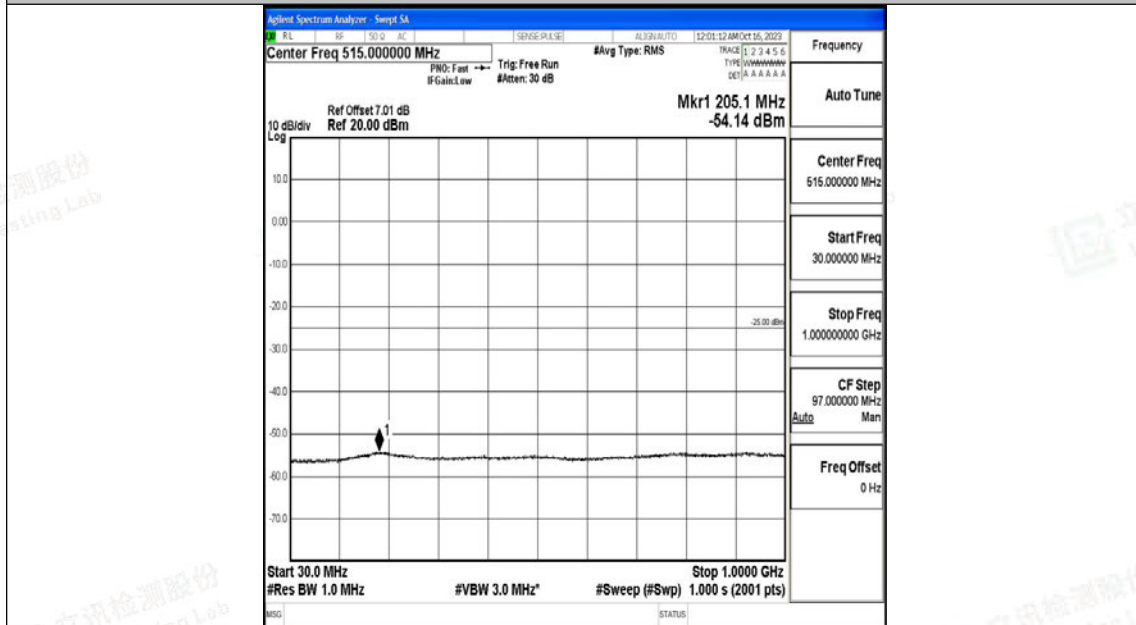

Band7_20MHz_QPSK_21350_1RB#0_0.15~30_0.15~30

Band7_20MHz_QPSK_21350_1RB#0_30~1000_30~1000