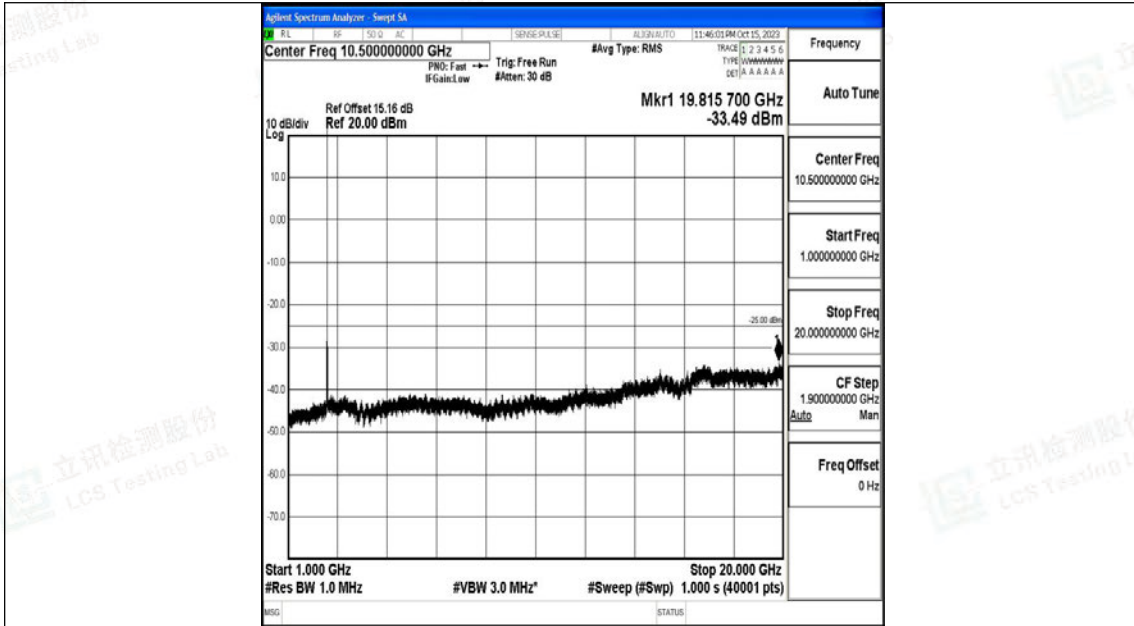

Band7_10MHz_QPSK_20800_1RB#0_30~1000_30~1000

Band7_10MHz_QPSK_20800_1RB#0_1000~20000_1000~20000