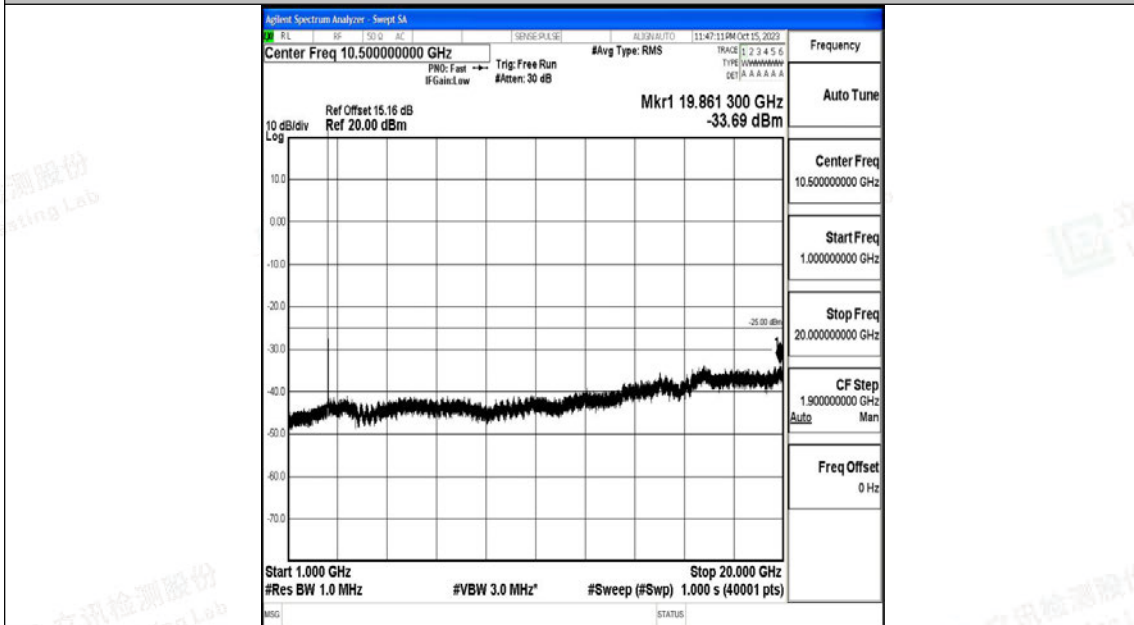

Band7_10MHz_16QAM_20800_1RB#0_1000~20000_1000~20000

Band7_10MHz_16QAM_20800_1RB#0_20000~27000_20000~27000

Band7_10MHz_QPSK_21100_1RB#0_0.009~0.15_0.009~0.15

Band7_10MHz_QPSK_21100_1RB#0_0.15~30_0.15~30

Band7_10MHz_QPSK_21100_1RB#0_30~1000_30~1000