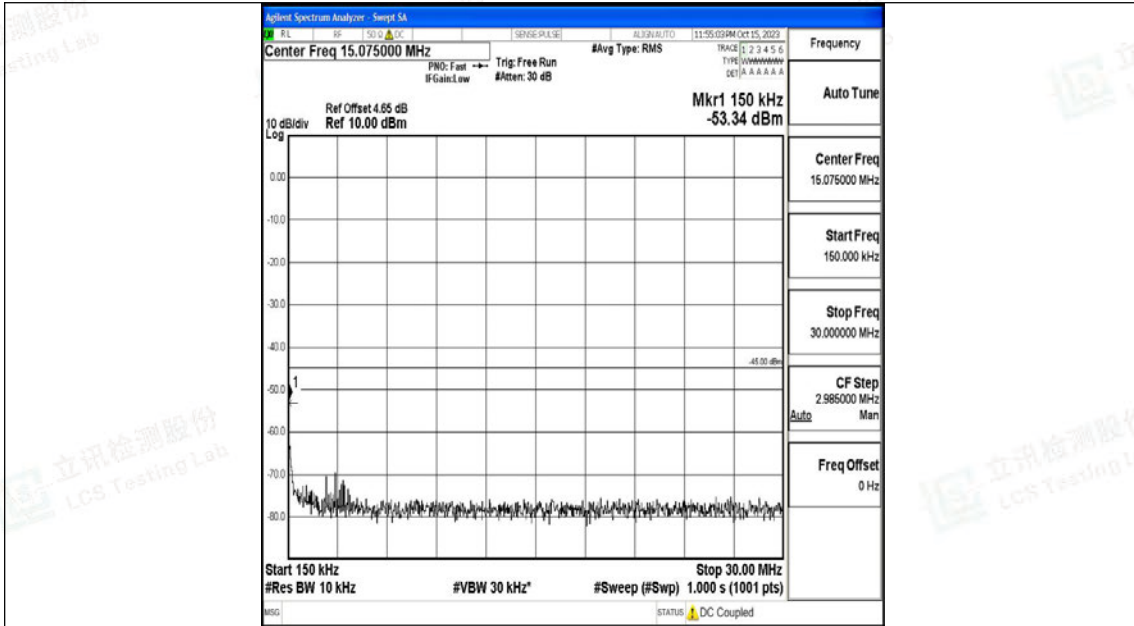

Band7_15MHz_16QAM_21375_1RB#0_0.009~0.15_0.009~0.15

Band7_15MHz_16QAM_21375_1RB#0_0.15~30_0.15~30