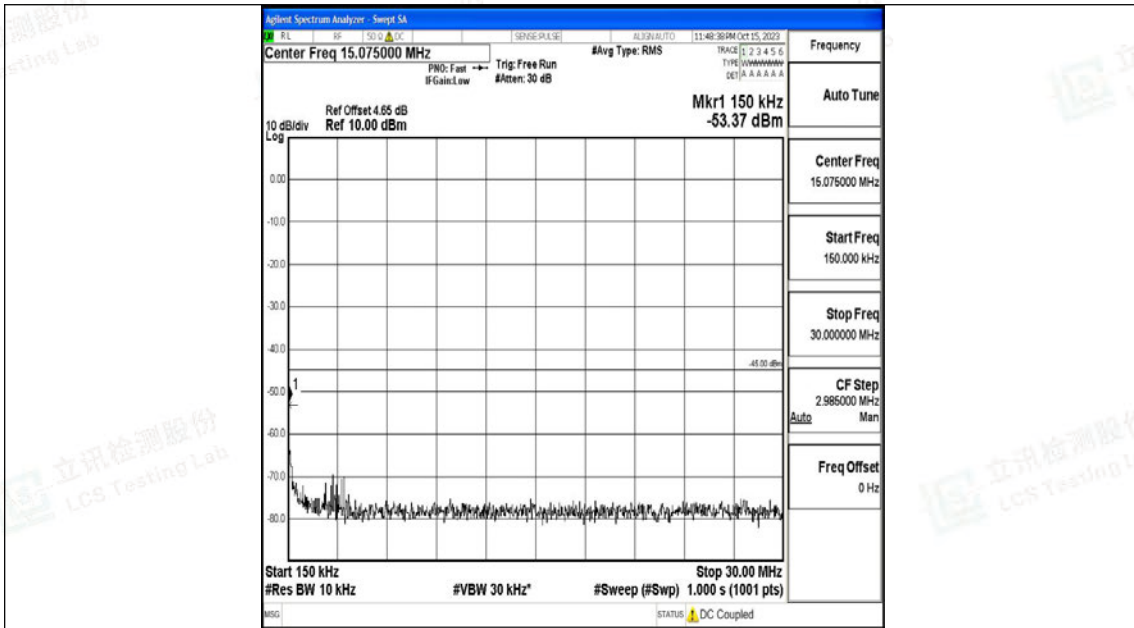

Band7_10MHz_QPSK_21400_1RB#0_1000~20000_1000~20000

Band7_10MHz_QPSK_21400_1RB#0_20000~27000_20000~27000

Band7_10MHz_16QAM_21400_1RB#0_0.009~0.15_0.009~0.15

Band7_10MHz_16QAM_21400_1RB#0_0.15~30_0.15~30

Band7_10MHz_16QAM_21400_1RB#0_30~1000_30~1000