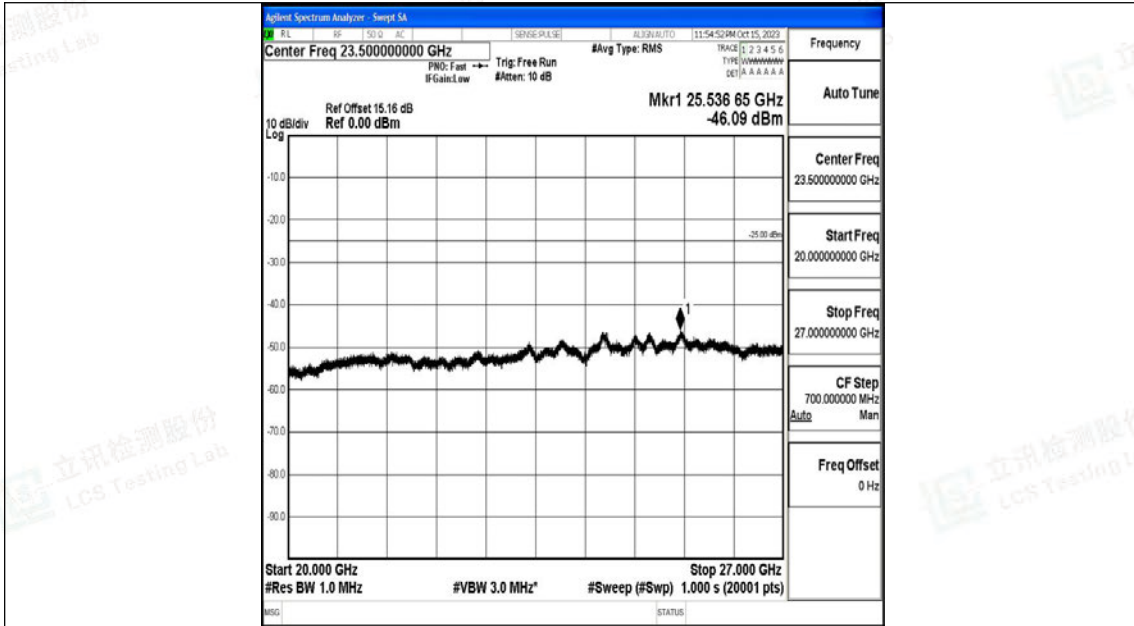

Band7_15MHz_QPSK_21375_1RB#0_0.009~0.15_0.009~0.15

Band7_15MHz_QPSK_21375_1RB#0_0.15~30_0.15~30

Band7_15MHz_QPSK_21375_1RB#0_30~1000_30~1000

Band7_15MHz_QPSK_21375_1RB#0_1000~20000_1000~20000

Band7_15MHz_QPSK_21375_1RB#0_20000~27000_20000~27000