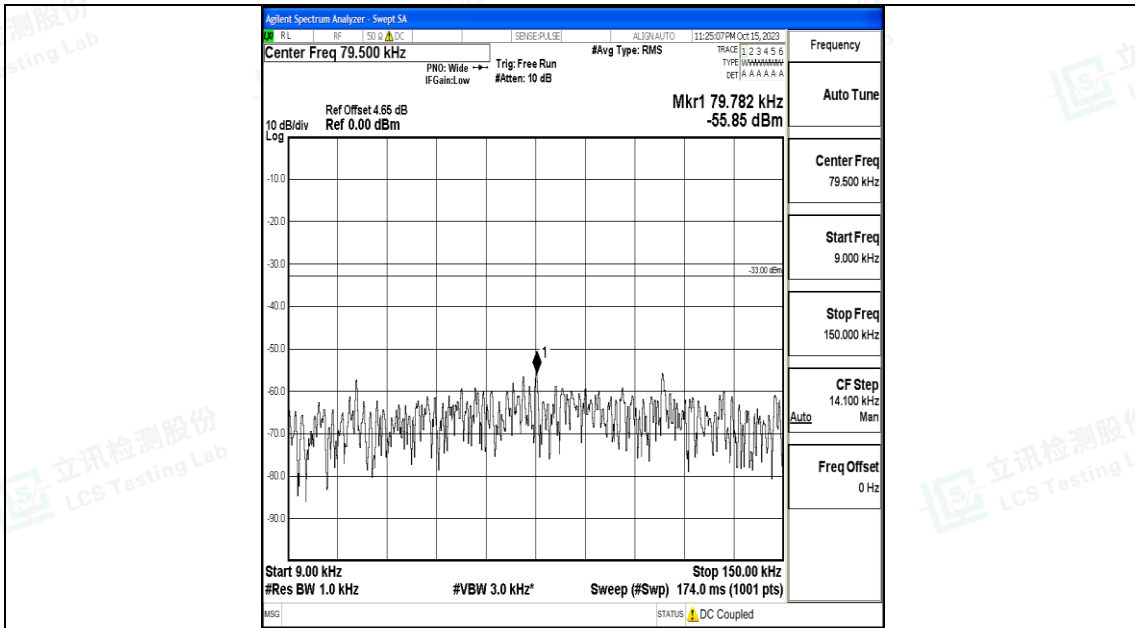

Band5\_3MHz\_16QAM\_20635\_1RB#0\_0.15~30\_0.15~30

Band5\_3MHz\_16QAM\_20635\_1RB#0\_30~1000\_30~1000

Band5\_3MHz\_16QAM\_20635\_1RB#0\_1000~3000\_1000~3000

Band5\_3MHz\_16QAM\_20635\_1RB#0\_3000~10000\_3000~10000