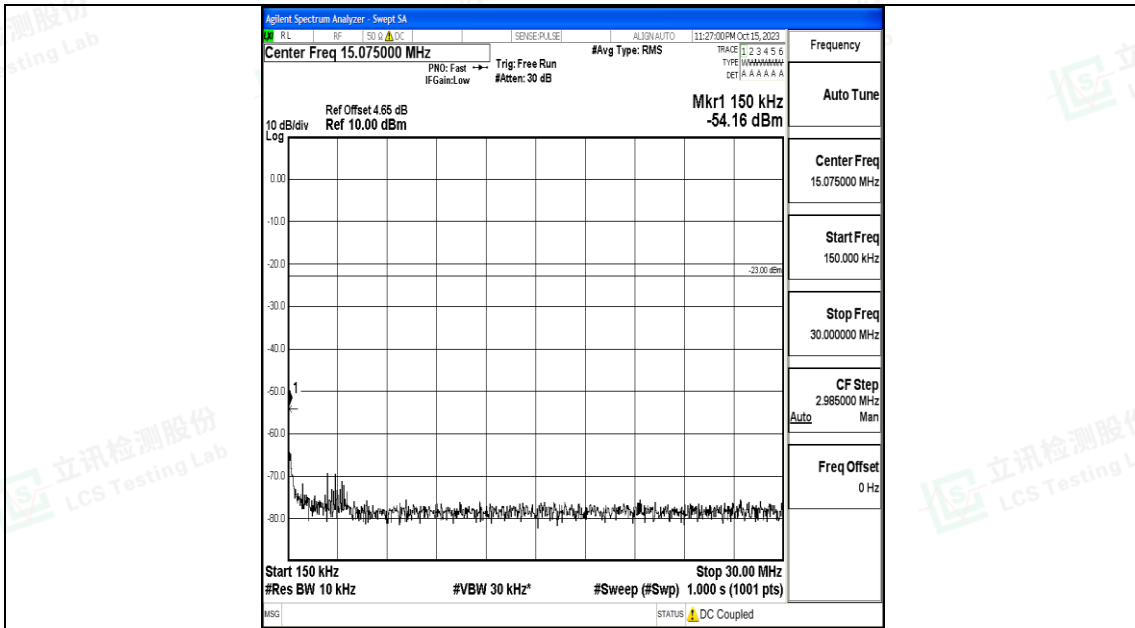

Band5\_5MHz\_QPSK\_20525\_1RB#0\_30~1000\_30~1000

Band5\_5MHz\_QPSK\_20525\_1RB#0\_1000~3000\_1000~3000

Band5\_5MHz\_QPSK\_20525\_1RB#0\_3000~10000\_3000~10000

Band5\_5MHz\_16QAM\_20525\_1RB#0\_0.009~0.15\_0.009~0.15