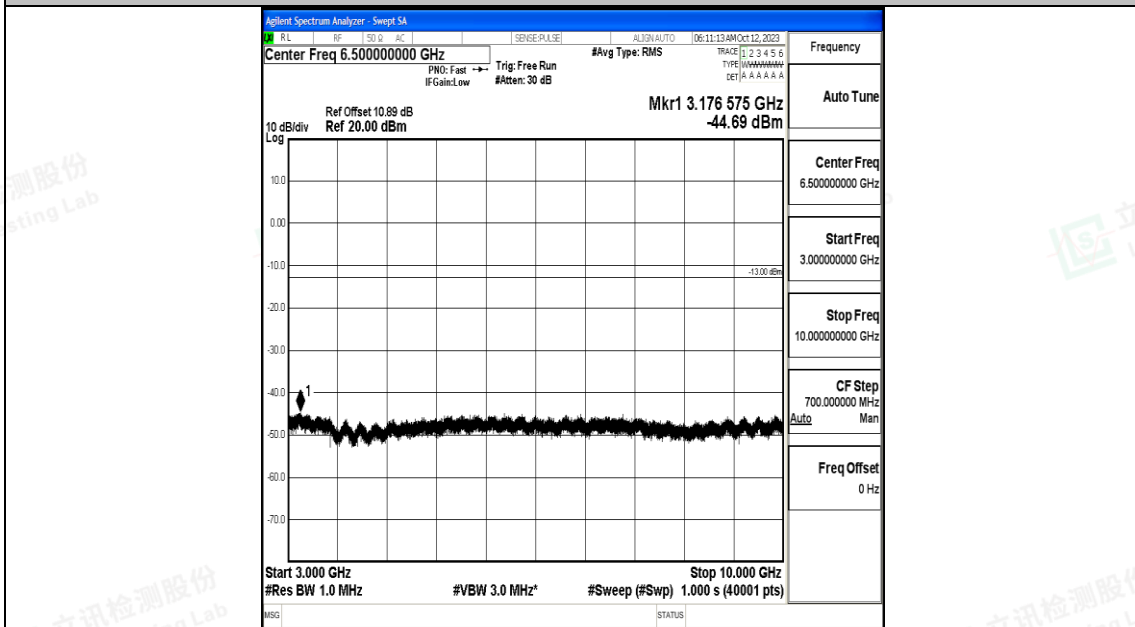

Band5\_1.4MHz\_16QAM\_20525\_1RB#0\_1000~3000\_1000~3000

Band5\_1.4MHz\_16QAM\_20525\_1RB#0\_3000~10000\_3000~10000

Band5\_1.4MHz\_QPSK\_20643\_1RB#0\_0.009~0.15\_0.009~0.15

Band5\_1.4MHz\_QPSK\_20643\_1RB#0\_0.15~30\_0.15~30