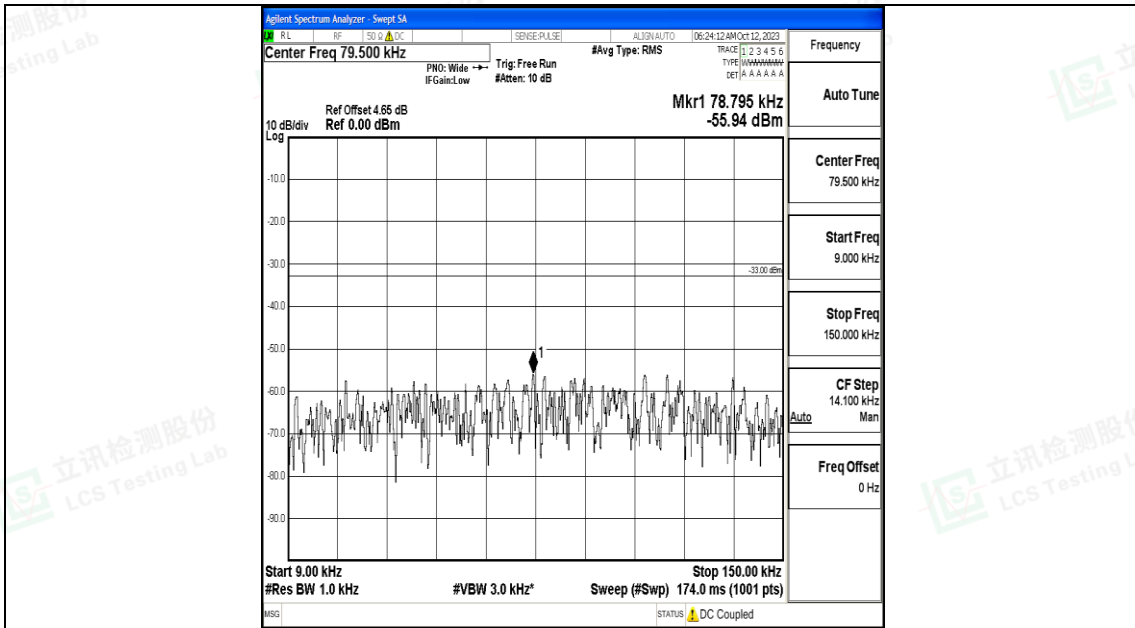

Band5\_1.4MHz\_16QAM\_20643\_1RB#0\_0.15~30\_0.15~30

Band5\_1.4MHz\_16QAM\_20643\_1RB#0\_30~1000\_30~1000

Band5\_1.4MHz\_16QAM\_20643\_1RB#0\_1000~3000\_1000~3000

Band5\_1.4MHz\_16QAM\_20643\_1RB#0\_3000~10000\_3000~10000