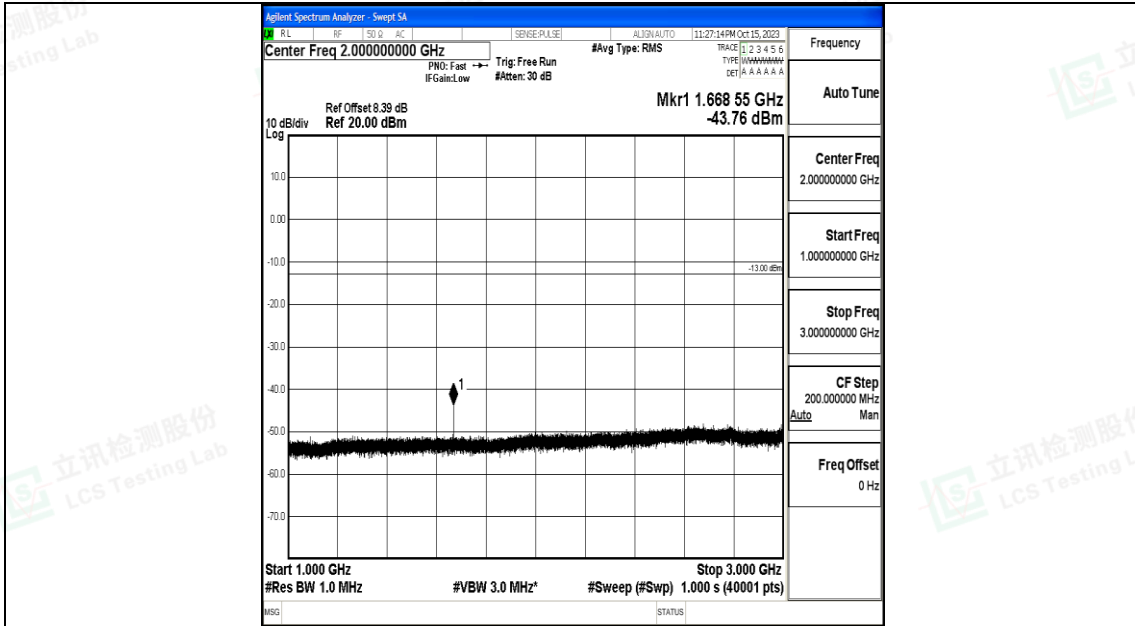

Band5_5MHz_16QAM_20525_1RB#0_30~1000_30~1000

Band5_5MHz_16QAM_20525_1RB#0_1000~3000_1000~3000