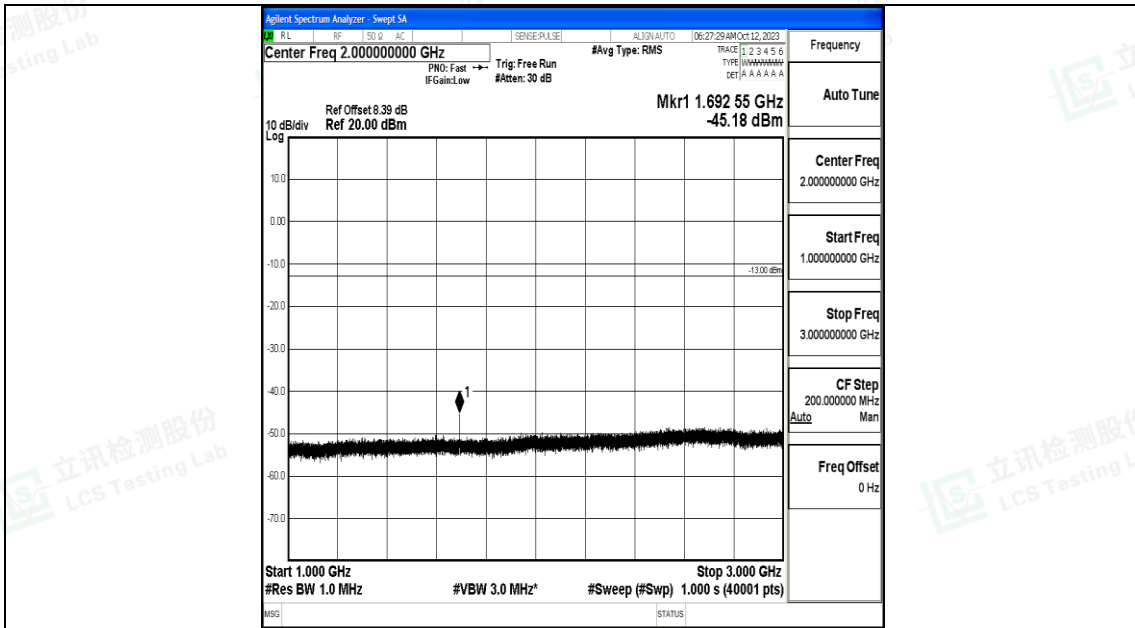

Band5_3MHz_16QAM_20635_1RB#0_30~1000_30~1000

Band5_3MHz_16QAM_20635_1RB#0_1000~3000_1000~3000