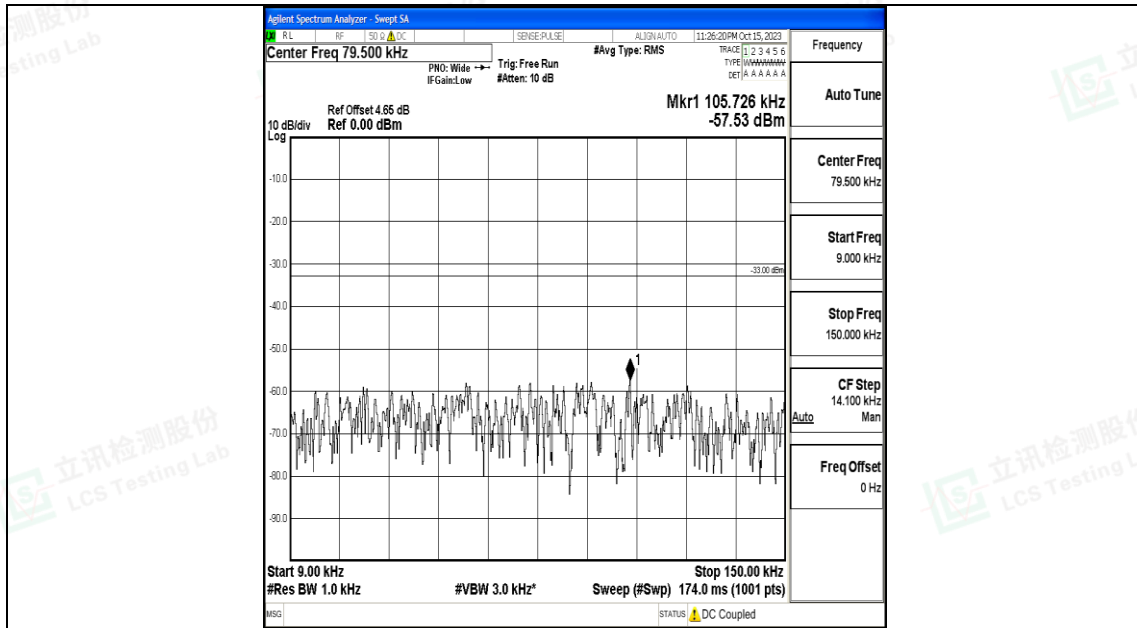

Band5_5MHz_16QAM_20425_1RB#0_3000~10000_3000~10000

Band5_5MHz_QPSK_20525_1RB#0_0.009~0.15_0.009~0.15