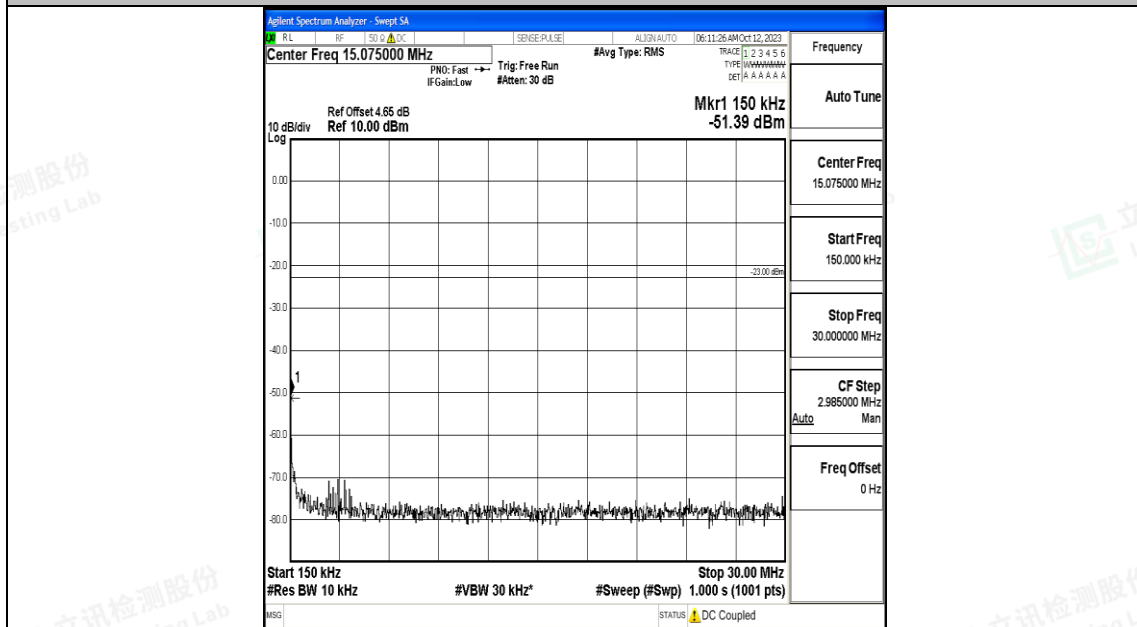

Band5\_1.4MHz\_16QAM\_20525\_1RB#0\_1000~3000\_1000~3000

Band5\_1.4MHz\_16QAM\_20525\_1RB#0\_3000~10000\_3000~10000

Band5\_1.4MHz\_QPSK\_20643\_1RB#0\_0.009~0.15\_0.009~0.15

Band5\_1.4MHz\_QPSK\_20643\_1RB#0\_0.15~30\_0.15~30