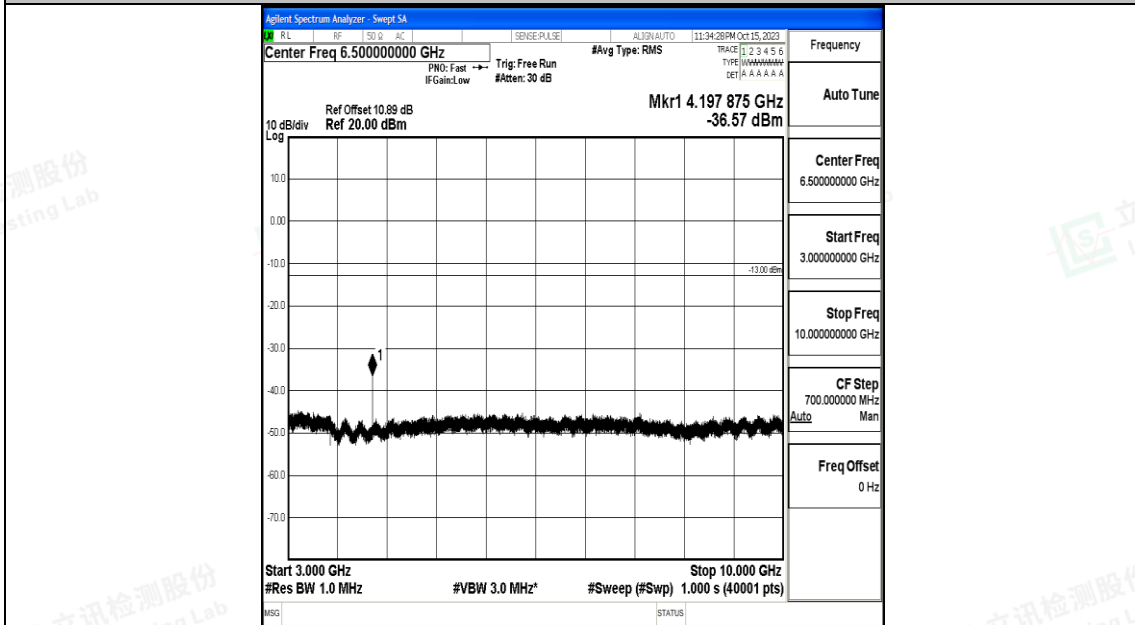

Band5\_10MHz\_QPSK\_20600\_1RB#0\_0.15~30\_0.15~30

Band5\_10MHz\_QPSK\_20600\_1RB#0\_30~1000\_30~1000

Band5\_10MHz\_QPSK\_20600\_1RB#0\_1000~3000\_1000~3000

Band5\_10MHz\_QPSK\_20600\_1RB#0\_3000~10000\_3000~10000