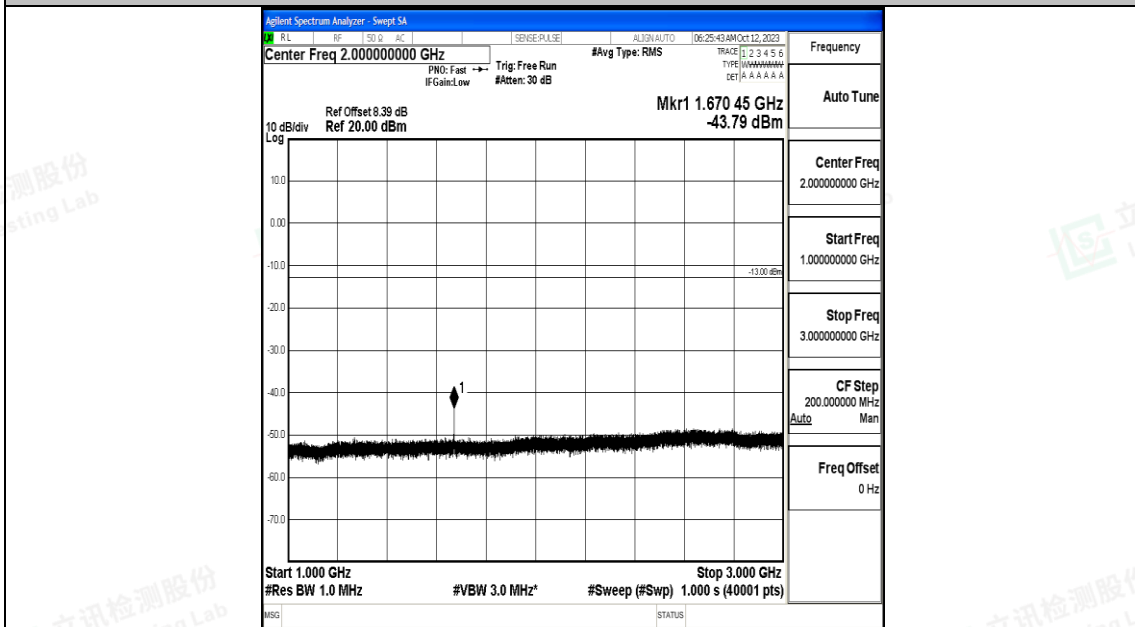

Band5_3MHz_QPSK_20525_1RB#0_30~1000_30~1000

Band5_3MHz_QPSK_20525_1RB#0_1000~3000_1000~3000