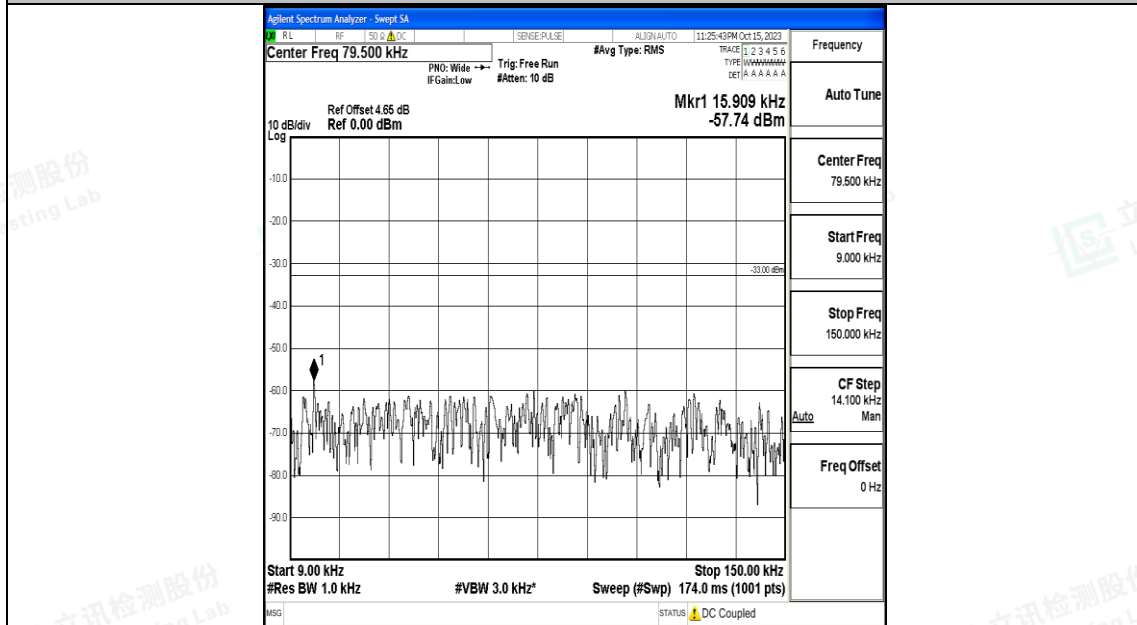

Band5_5MHz_QPSK_20425_1RB#0_3000~10000_3000~10000

Band5_5MHz_16QAM_20425_1RB#0_0.009~0.15_0.009~0.15