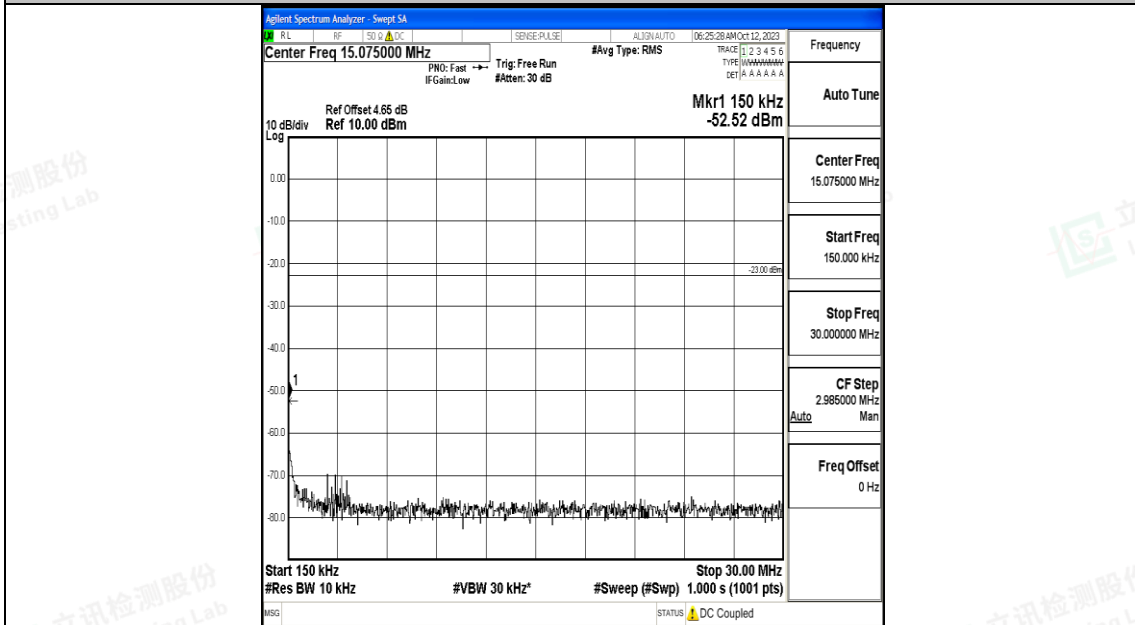

Band5\_3MHz\_16QAM\_20415\_1RB#0\_1000~3000\_1000~3000

Band5\_3MHz\_16QAM\_20415\_1RB#0\_3000~10000\_3000~10000

Band5\_3MHz\_QPSK\_20525\_1RB#0\_0.009~0.15\_0.009~0.15

Band5\_3MHz\_QPSK\_20525\_1RB#0\_0.15~30\_0.15~30