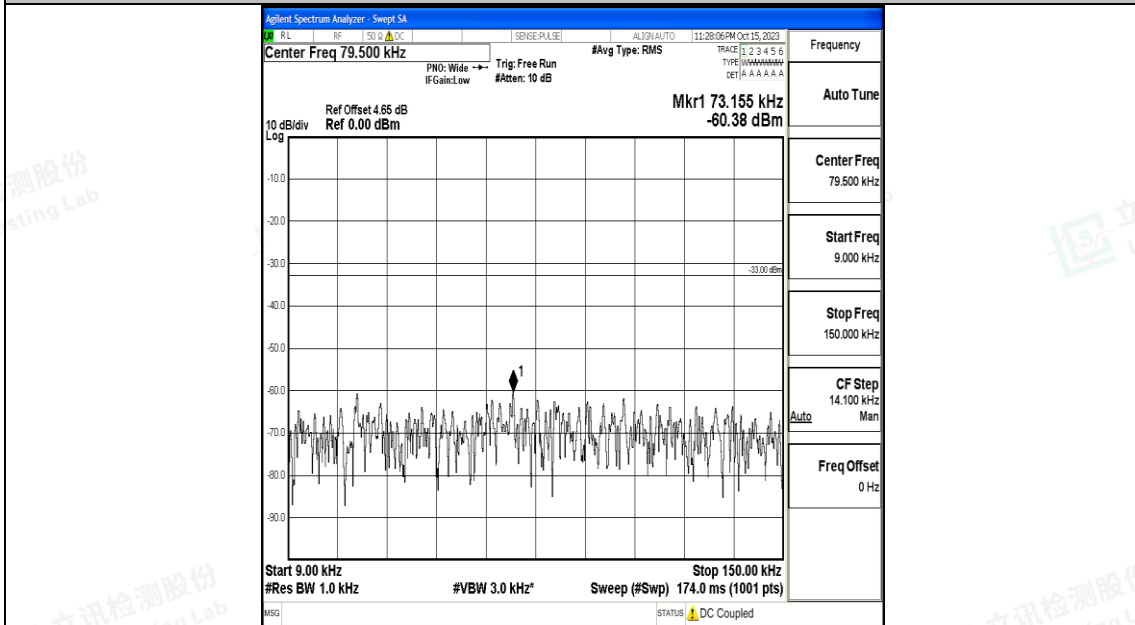

Band5_5MHz_QPSK_20625_1RB#0_3000~10000_3000~10000

Band5_5MHz_16QAM_20625_1RB#0_0.009~0.15_0.009~0.15