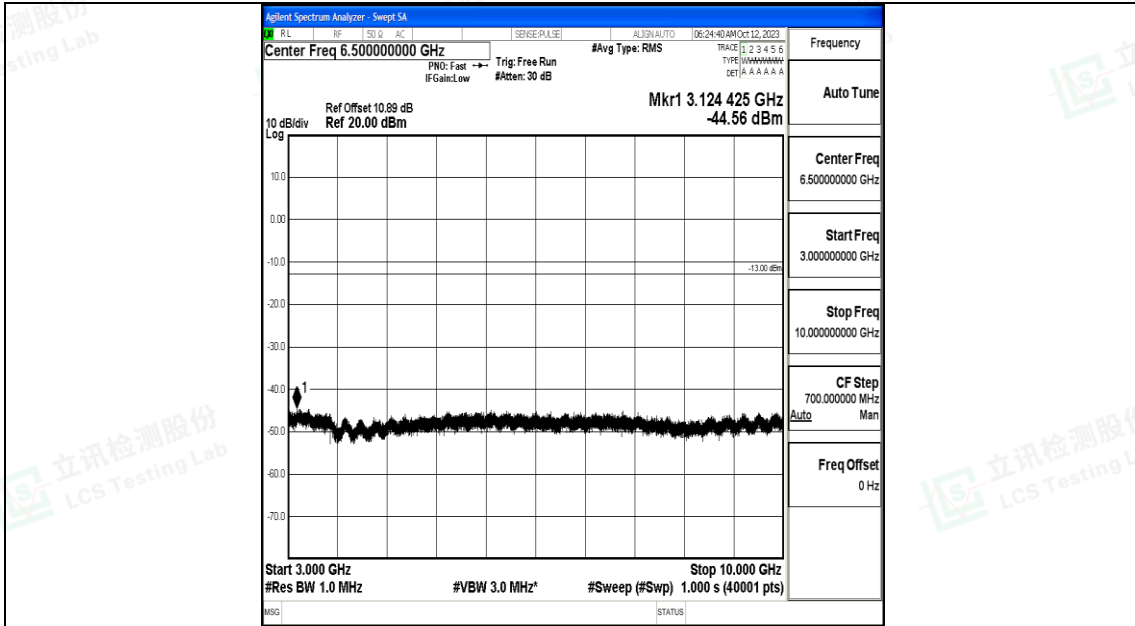

Band5\_3MHz\_QPSK\_20415\_1RB#0\_0.009~0.15\_0.009~0.15

Band5\_3MHz\_QPSK\_20415\_1RB#0\_0.15~30\_0.15~30

Band5\_3MHz\_QPSK\_20415\_1RB#0\_30~1000\_30~1000

Band5\_3MHz\_QPSK\_20415\_1RB#0\_1000~3000\_1000~3000