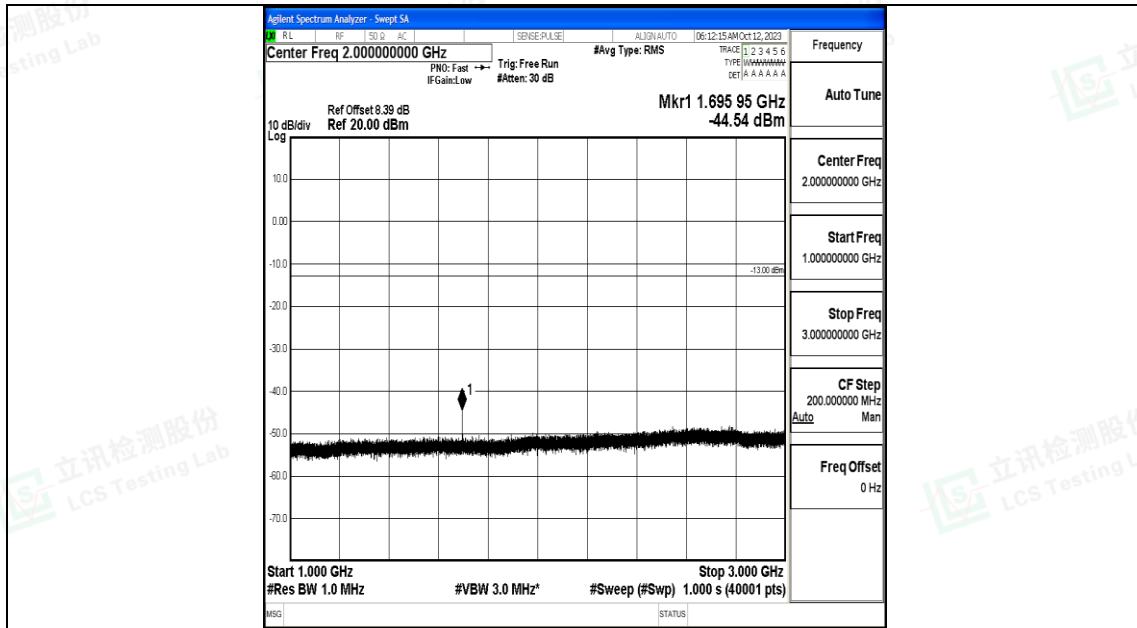

Band5_1.4MHz_16QAM_20643_1RB#0_30~1000_30~1000

Band5_1.4MHz_16QAM_20643_1RB#0_1000~3000_1000~3000