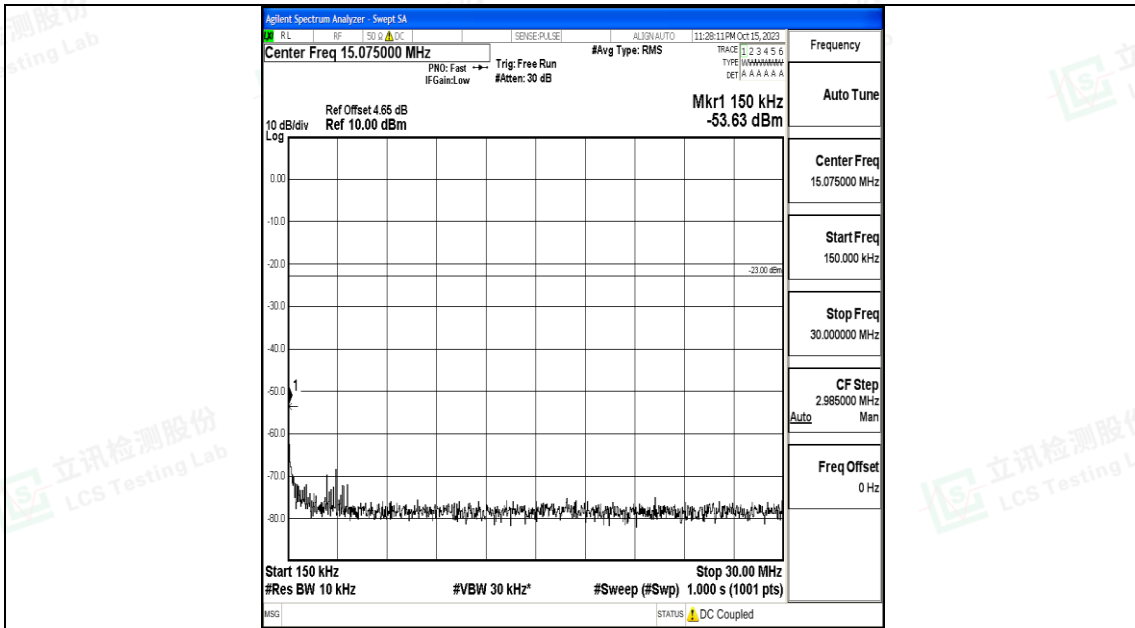

Band5_5MHz_16QAM_20625_1RB#0_0.009~0.15_0.009~0.15

Band5_5MHz_16QAM_20625_1RB#0_0.15~30_0.15~30