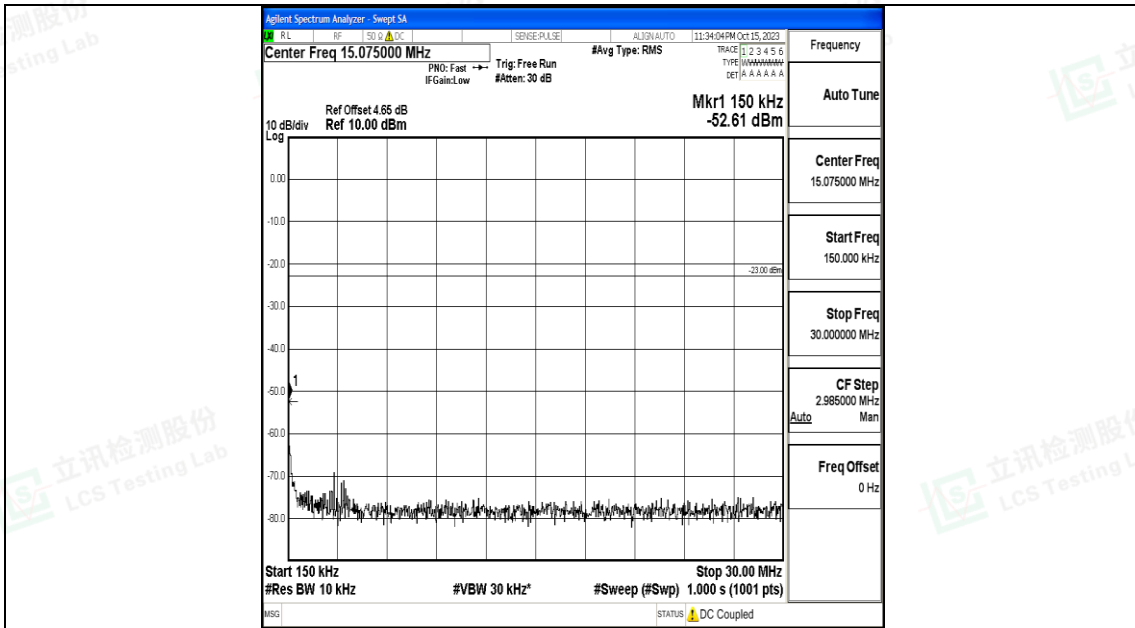

Band5\_10MHz\_16QAM\_20525\_1RB#0\_30~1000\_30~1000

Band5\_10MHz\_16QAM\_20525\_1RB#0\_1000~3000\_1000~3000

Band5\_10MHz\_16QAM\_20525\_1RB#0\_3000~10000\_3000~10000

Band5\_10MHz\_QPSK\_20600\_1RB#0\_0.009~0.15\_0.009~0.15