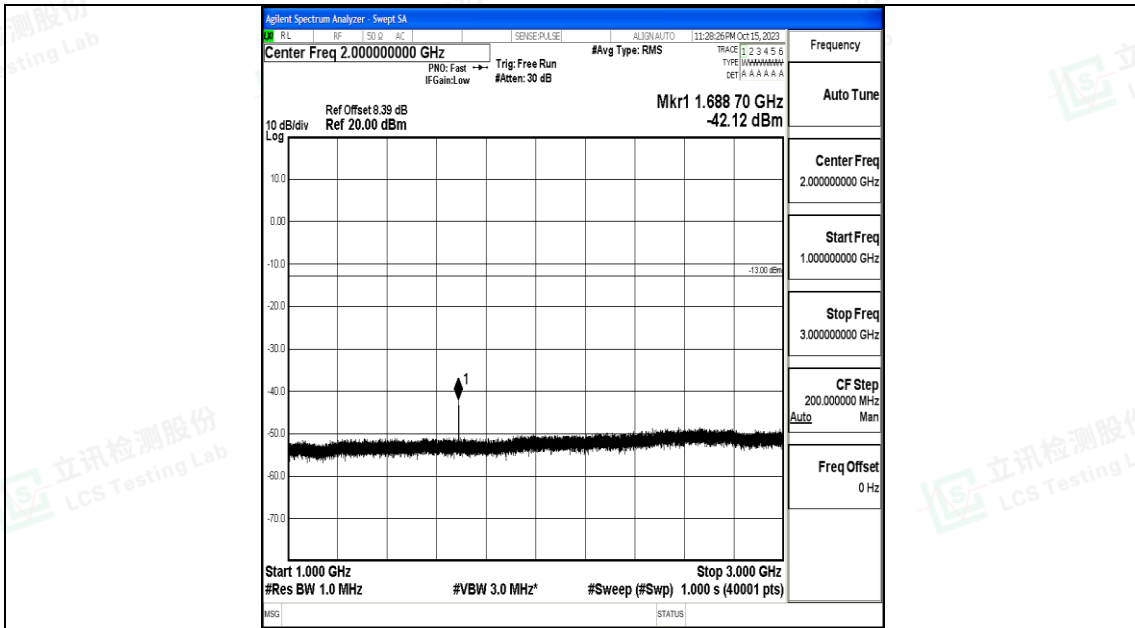

Band5\_5MHz\_QPSK\_20625\_1RB#0\_3000~10000\_3000~10000

Band5\_5MHz\_16QAM\_20625\_1RB#0\_0.009~0.15\_0.009~0.15

Band5\_5MHz\_16QAM\_20625\_1RB#0\_0.15~30\_0.15~30

Band5\_5MHz\_16QAM\_20625\_1RB#0\_30~1000\_30~1000