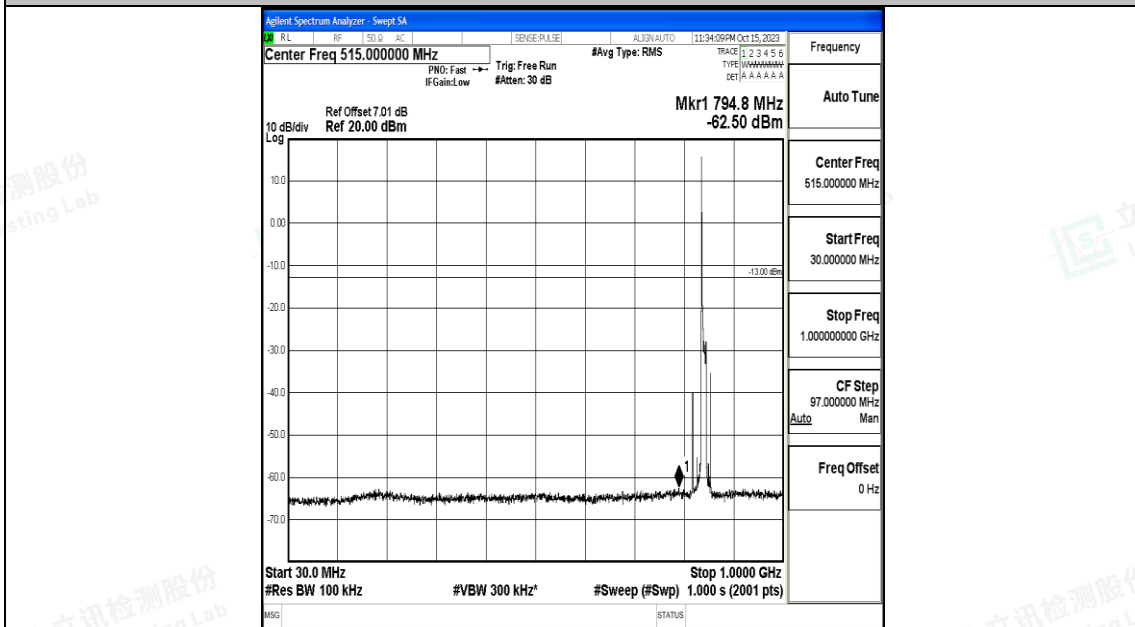

Band5_10MHz_QPSK_20600_1RB#0_0.15~30_0.15~30

Band5_10MHz_QPSK_20600_1RB#0_30~1000_30~1000