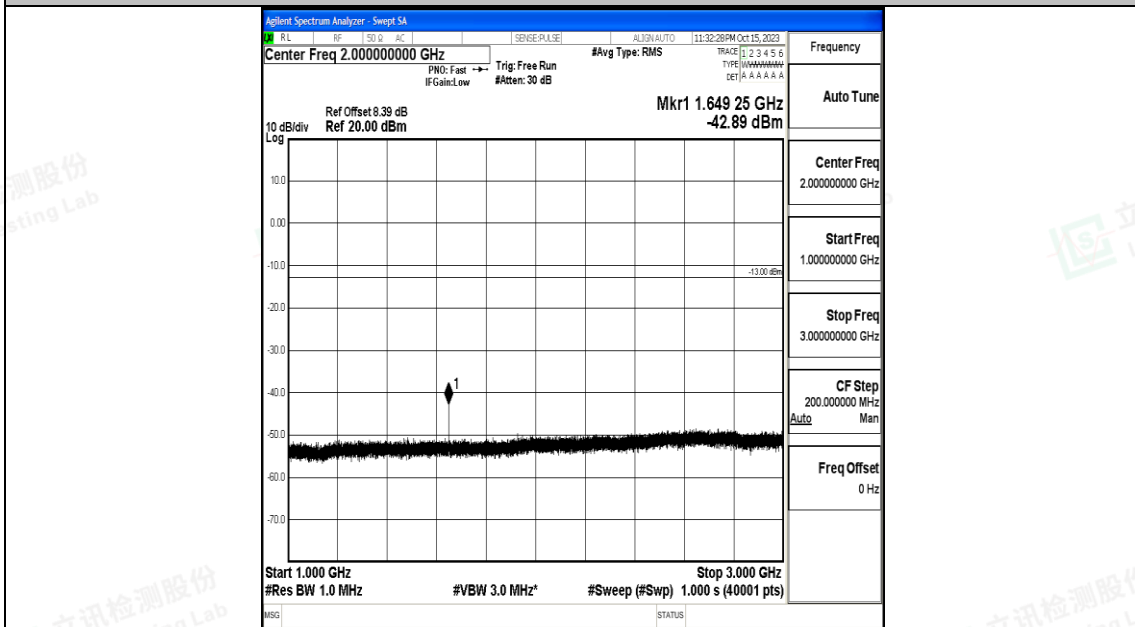

Band5\_10MHz\_QPSK\_20450\_1RB#0\_30~1000\_30~1000

Band5\_10MHz\_QPSK\_20450\_1RB#0\_1000~3000\_1000~3000

Band5\_10MHz\_16QAM\_20450\_1RB#0\_30~1000\_30~1000

Band5\_10MHz\_16QAM\_20450\_1RB#0\_1000~3000\_1000~3000