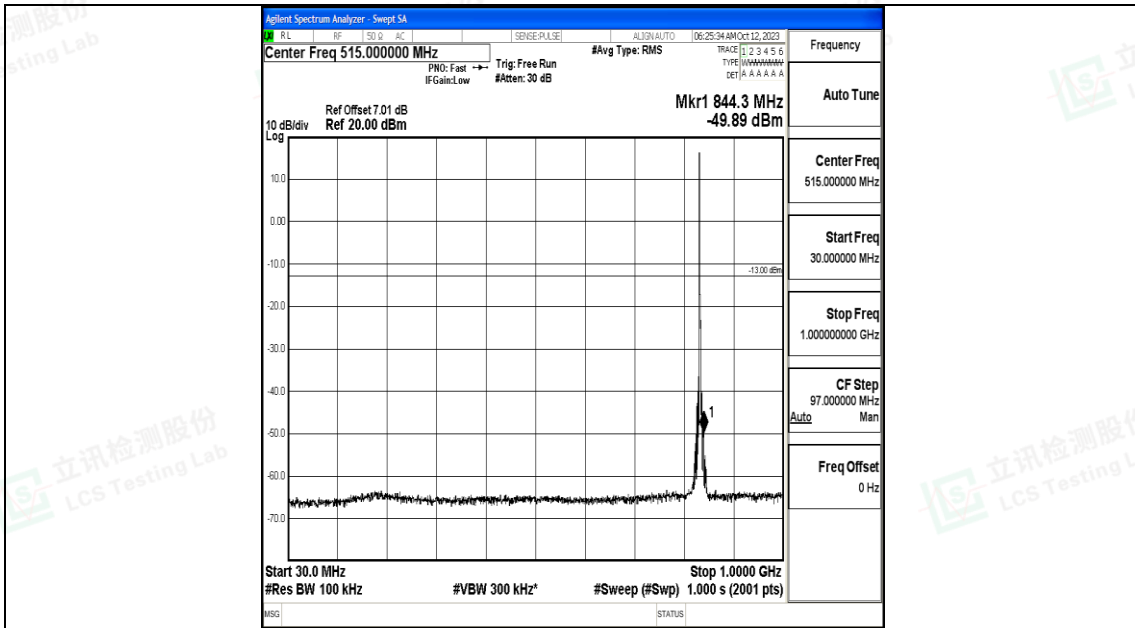

Band5\_3MHz\_16QAM\_20415\_1RB#0\_1000~3000\_1000~3000

Band5\_3MHz\_16QAM\_20415\_1RB#0\_3000~10000\_3000~10000

Band5\_3MHz\_QPSK\_20525\_1RB#0\_0.009~0.15\_0.009~0.15

Band5\_3MHz\_QPSK\_20525\_1RB#0\_0.15~30\_0.15~30