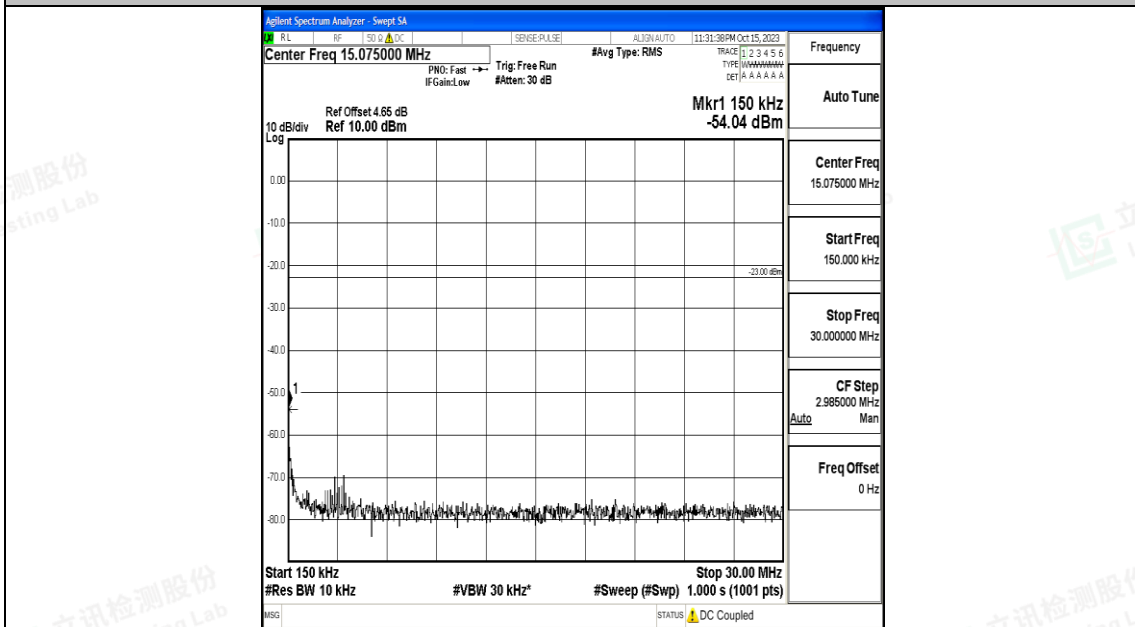

Band5\_5MHz\_16QAM\_20625\_1RB#0\_1000~3000\_1000~3000

Band5\_5MHz\_16QAM\_20625\_1RB#0\_3000~10000\_3000~10000

Band5\_10MHz\_QPSK\_20450\_1RB#0\_0.009~0.15\_0.009~0.15

Band5\_10MHz\_QPSK\_20450\_1RB#0\_0.15~30\_0.15~30