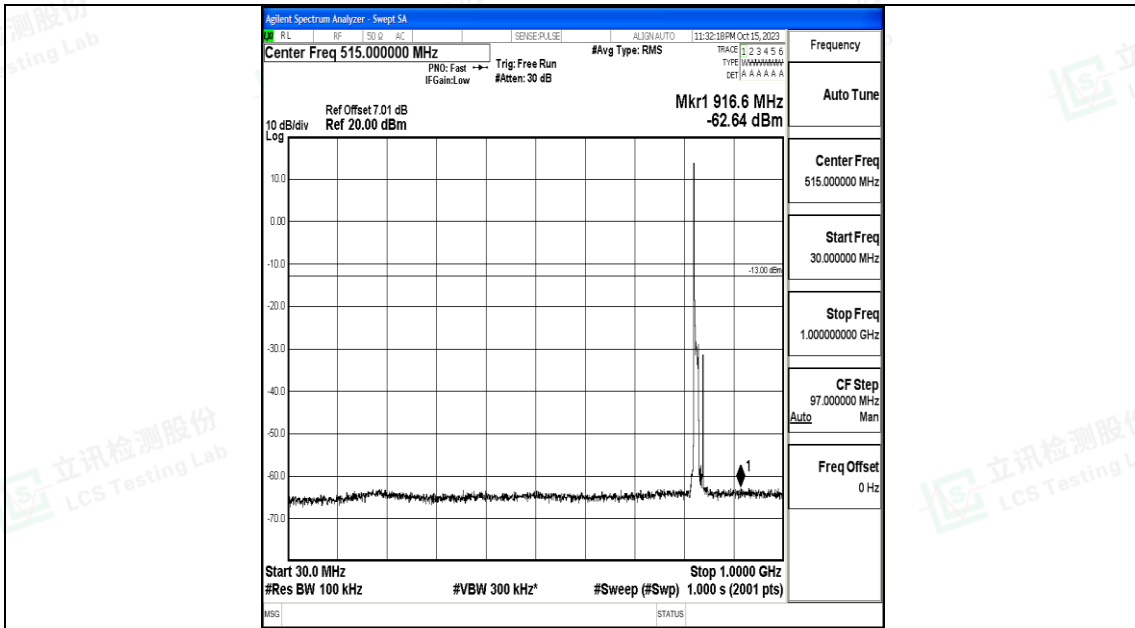

Band5_10MHz_16QAM_20450_1RB#0_30~1000_30~1000