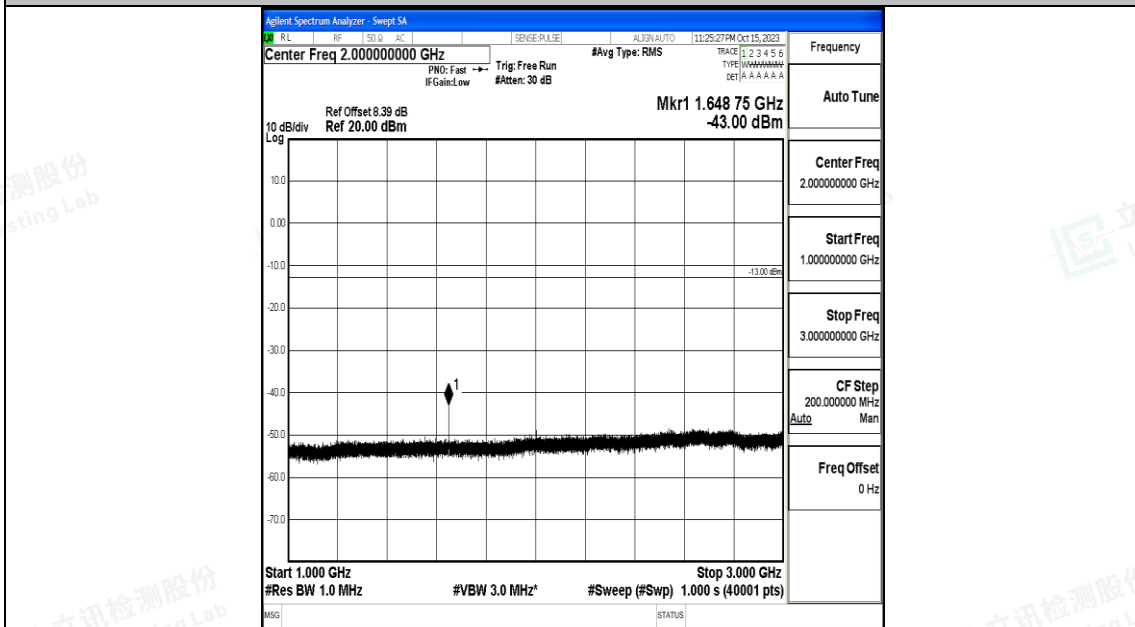

Band5\_5MHz\_QPSK\_20425\_1RB#0\_0.009~0.15\_0.009~0.15

Band5\_5MHz\_QPSK\_20425\_1RB#0\_0.15~30\_0.15~30

Band5\_5MHz\_QPSK\_20425\_1RB#0\_30~1000\_30~1000

Band5\_5MHz\_QPSK\_20425\_1RB#0\_1000~3000\_1000~3000