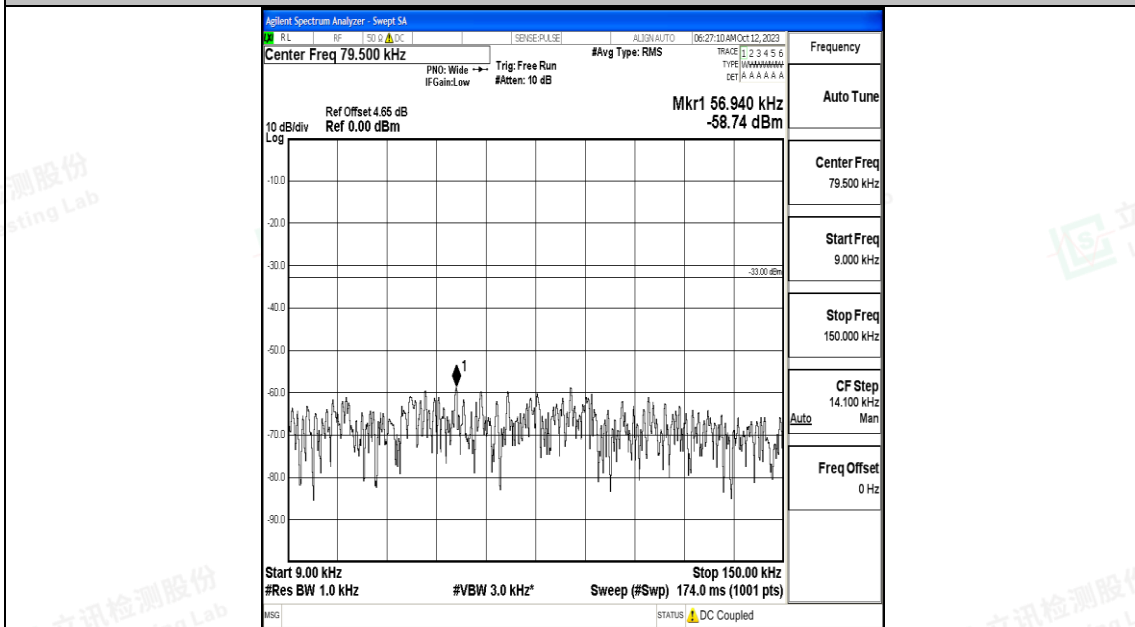

Band5\_3MHz\_QPSK\_20635\_1RB#0\_30~1000\_30~1000

Band5\_3MHz\_QPSK\_20635\_1RB#0\_1000~3000\_1000~3000

Band5\_3MHz\_QPSK\_20635\_1RB#0\_3000~10000\_3000~10000

Band5\_3MHz\_16QAM\_20635\_1RB#0\_0.009~0.15\_0.009~0.15