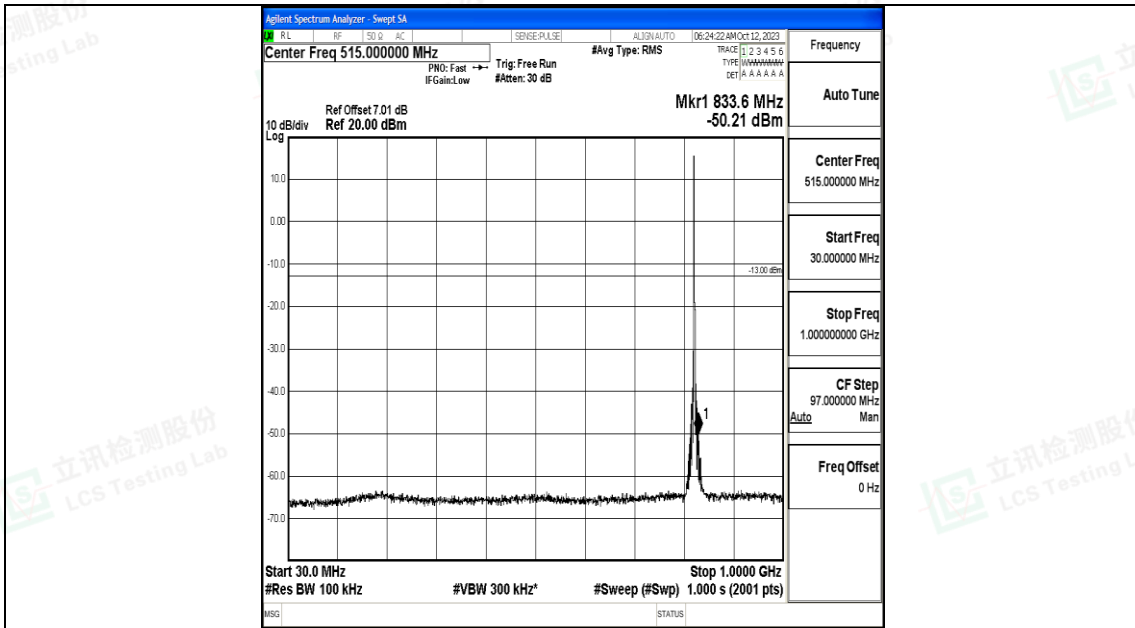

Band5_3MHz_QPSK_20415_1RB#0_0.15~30_0.15~30

Band5_3MHz_QPSK_20415_1RB#0_30~1000_30~1000