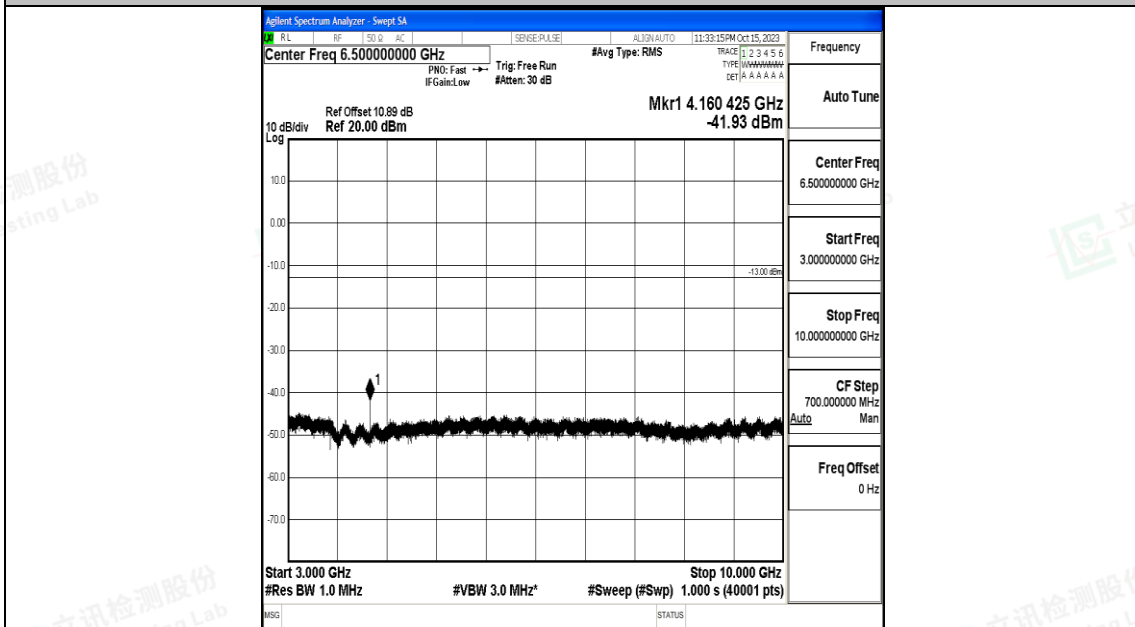

Band5_10MHz_QPSK_20525_1RB#0_1000~3000_1000~3000

Band5_10MHz_QPSK_20525_1RB#0_3000~10000_3000~10000