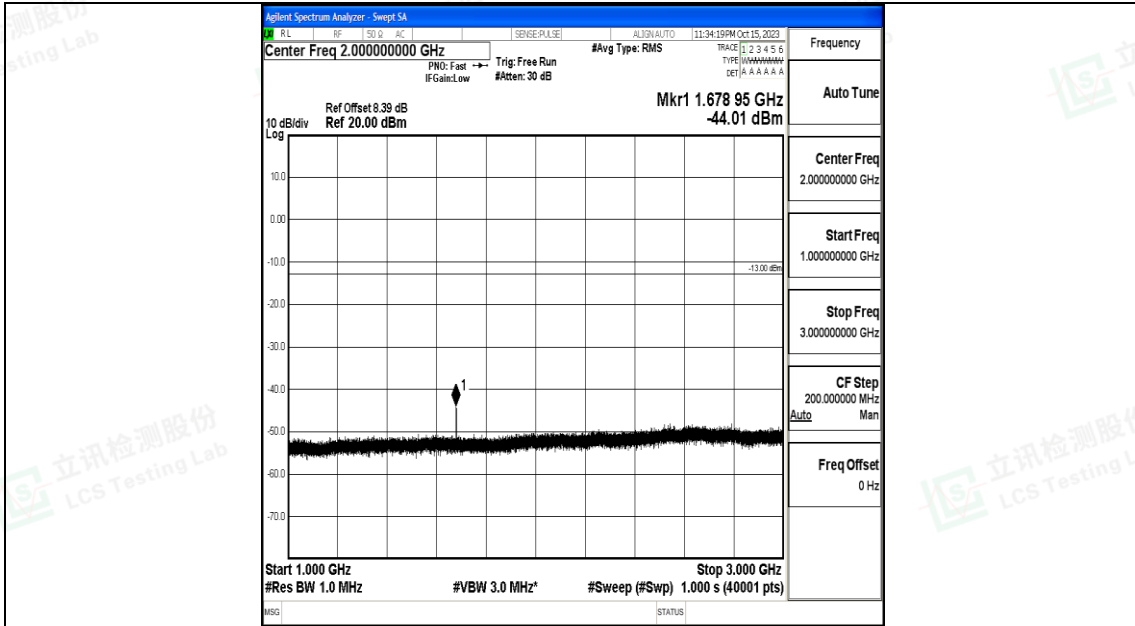

Band5_10MHz_QPSK_20600_1RB#0_30~1000_30~1000

Band5_10MHz_QPSK_20600_1RB#0_1000~3000_1000~3000