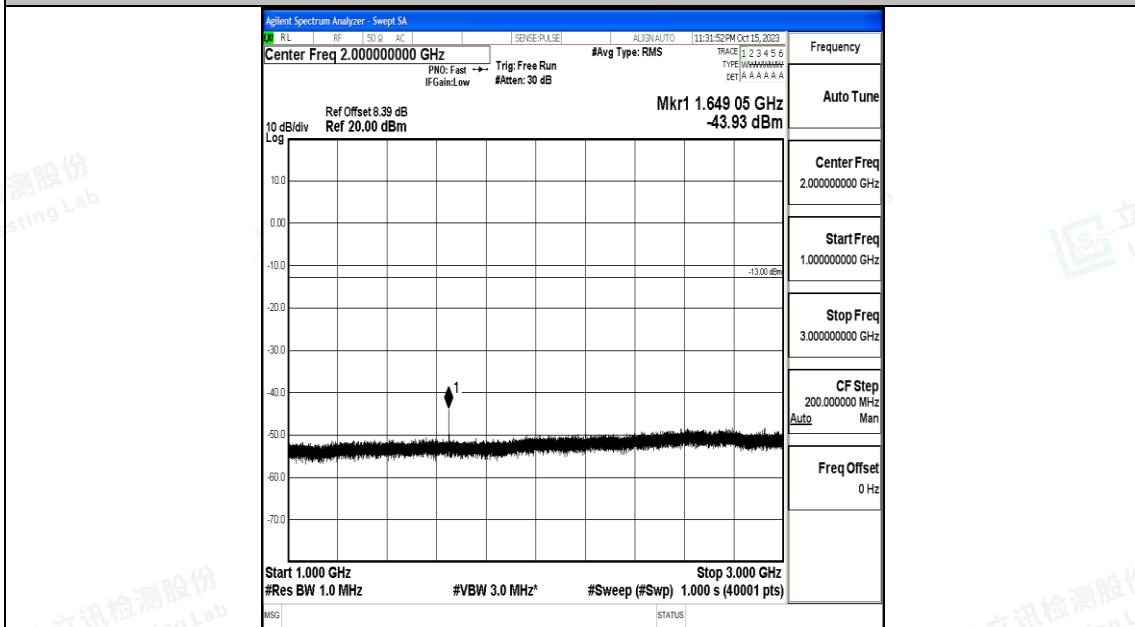

Band5_10MHz_QPSK_20450_1RB#0_30~1000_30~1000

Band5_10MHz_QPSK_20450_1RB#0_1000~3000_1000~3000