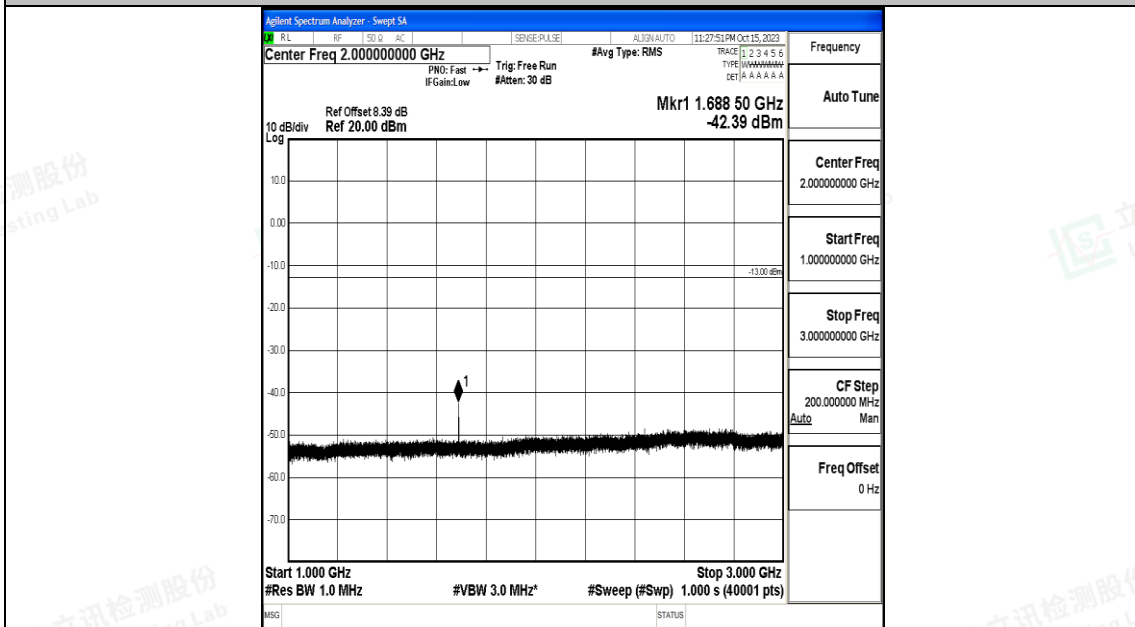

Band5\_5MHz\_QPSK\_20625\_1RB#0\_0.009~0.15\_0.009~0.15

Band5\_5MHz\_QPSK\_20625\_1RB#0\_0.15~30\_0.15~30

Band5\_5MHz\_QPSK\_20625\_1RB#0\_30~1000\_30~1000

Band5\_5MHz\_QPSK\_20625\_1RB#0\_1000~3000\_1000~3000