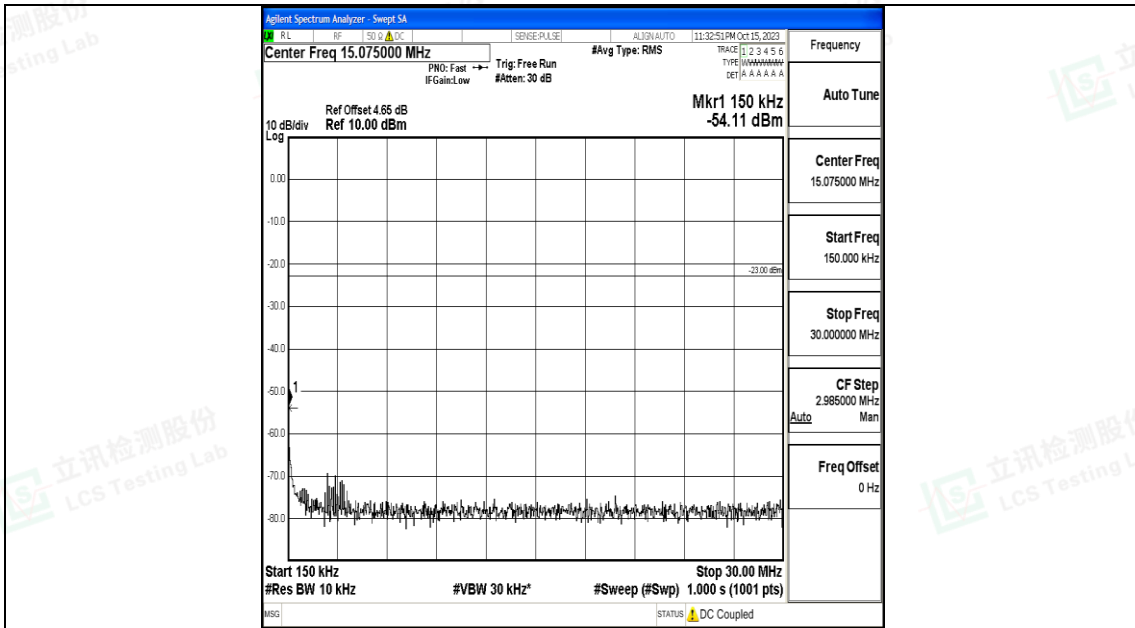

Band5_10MHz_QPSK_20525_1RB#0_0.009~0.15_0.009~0.15

Band5_10MHz_QPSK_20525_1RB#0_0.15~30_0.15~30