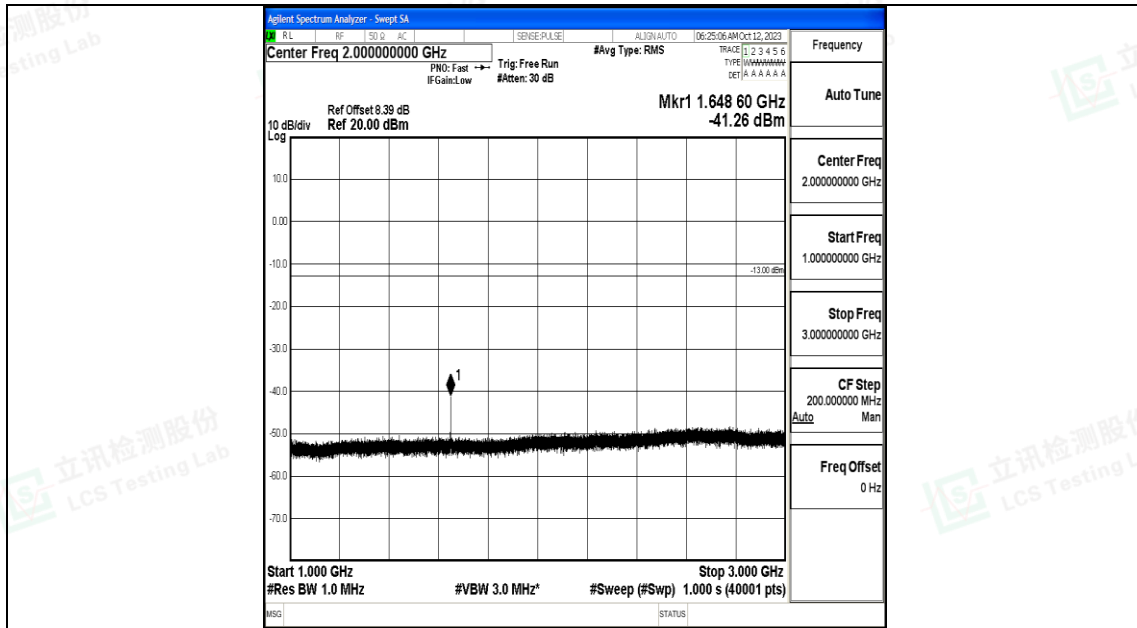

Band5\_3MHz\_QPSK\_20415\_1RB#0\_3000~10000\_3000~10000

Band5\_3MHz\_16QAM\_20415\_1RB#0\_0.009~0.15\_0.009~0.15

Band5\_3MHz\_16QAM\_20415\_1RB#0\_0.15~30\_0.15~30

Band5\_3MHz\_16QAM\_20415\_1RB#0\_30~1000\_30~1000