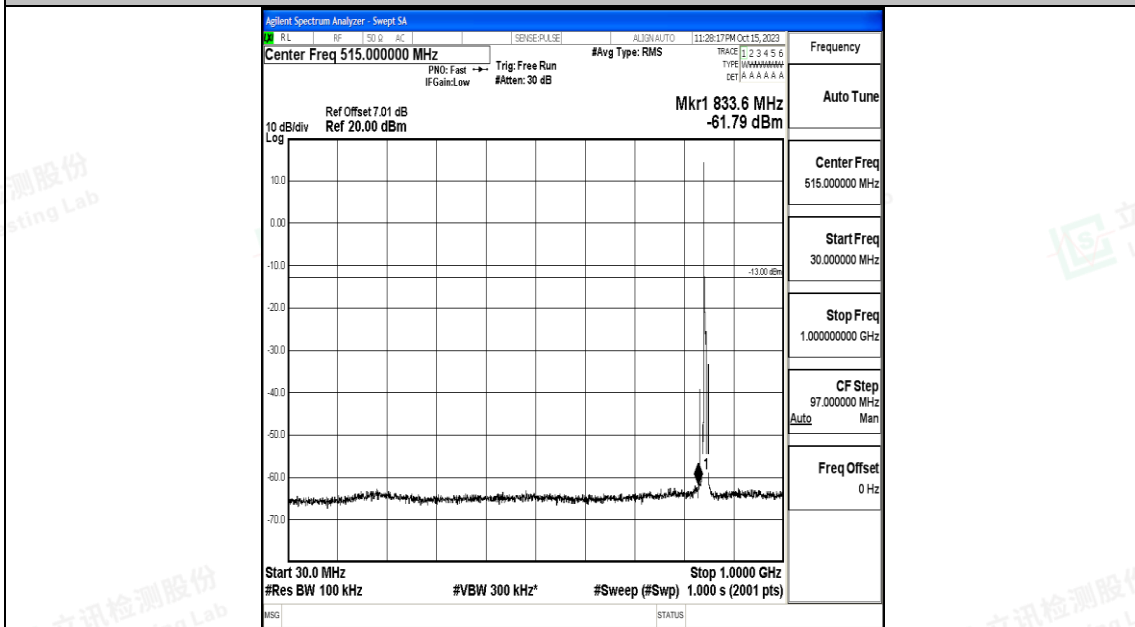

Band5\_5MHz\_QPSK\_20625\_1RB#0\_3000~10000\_3000~10000

Band5\_5MHz\_16QAM\_20625\_1RB#0\_0.009~0.15\_0.009~0.15

Band5\_5MHz\_16QAM\_20625\_1RB#0\_0.15~30\_0.15~30

Band5\_5MHz\_16QAM\_20625\_1RB#0\_30~1000\_30~1000