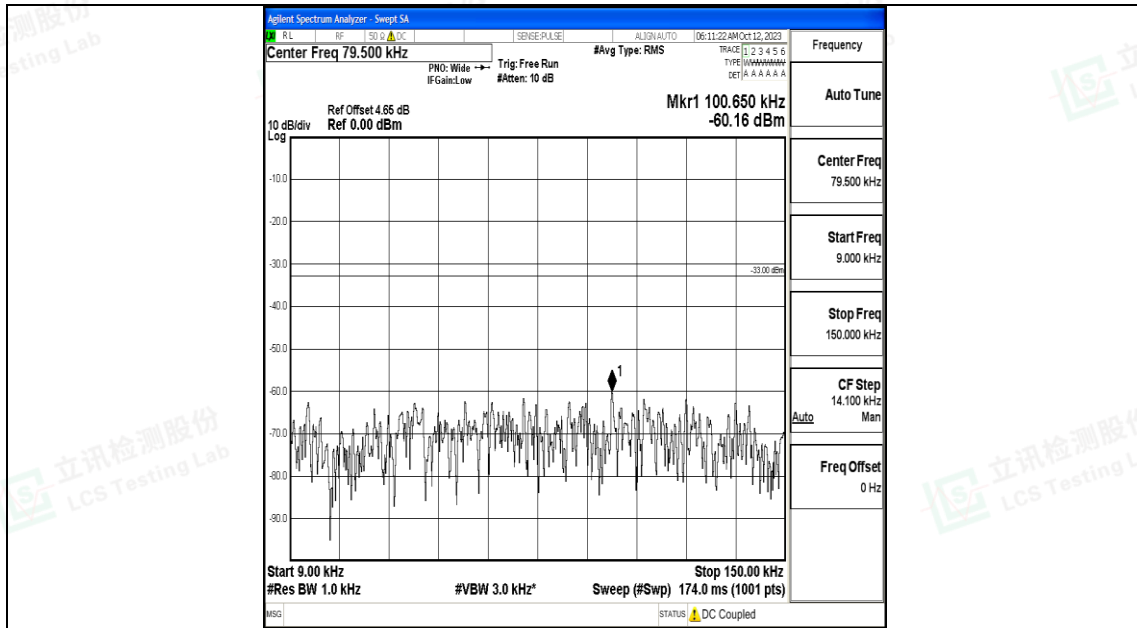

Band5\_1.4MHz\_16QAM\_20525\_1RB#0\_1000~3000\_1000~3000

Band5\_1.4MHz\_16QAM\_20525\_1RB#0\_3000~10000\_3000~10000

Band5\_1.4MHz\_QPSK\_20643\_1RB#0\_0.009~0.15\_0.009~0.15

Band5\_1.4MHz\_QPSK\_20643\_1RB#0\_0.15~30\_0.15~30