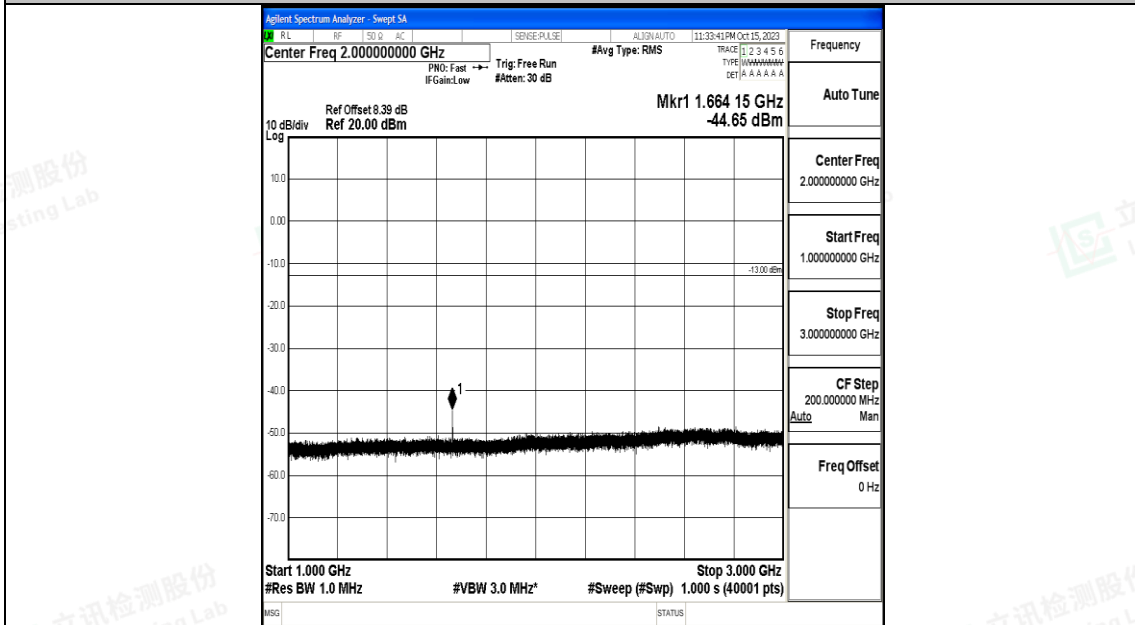

Band5_10MHz_16QAM_20525_1RB#0_30~1000_30~1000

Band5_10MHz_16QAM_20525_1RB#0_1000~3000_1000~3000