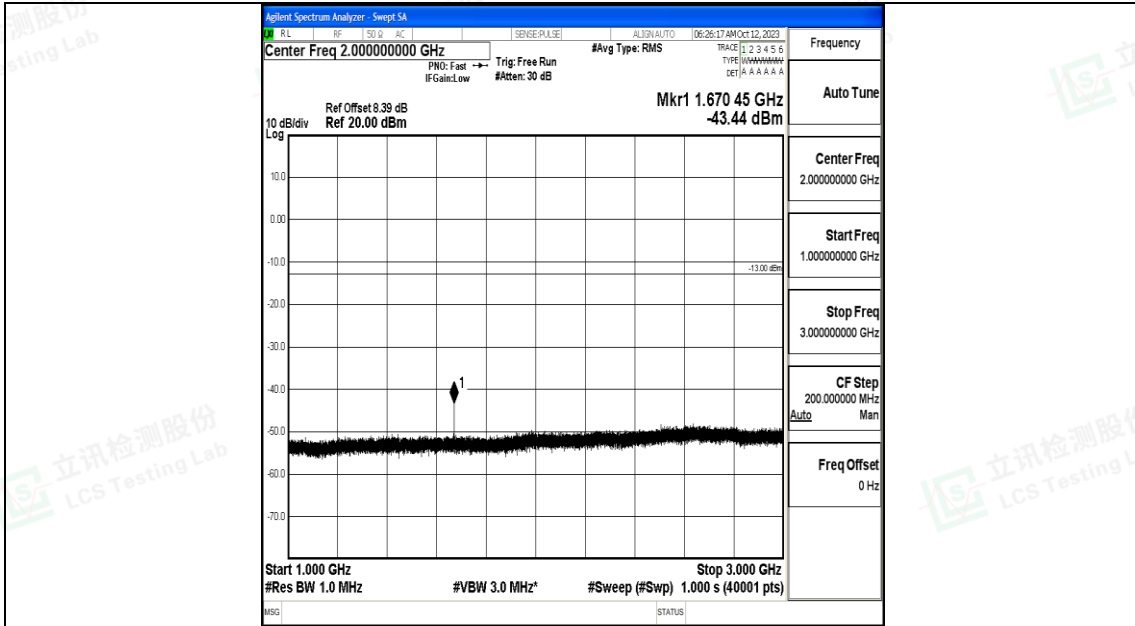

Band5\_3MHz\_QPSK\_20525\_1RB#0\_30~1000\_30~1000

Band5\_3MHz\_QPSK\_20525\_1RB#0\_1000~3000\_1000~3000

Band5\_3MHz\_16QAM\_20525\_1RB#0\_0.15~30\_0.15~30

Band5\_3MHz\_16QAM\_20525\_1RB#0\_30~1000\_30~1000