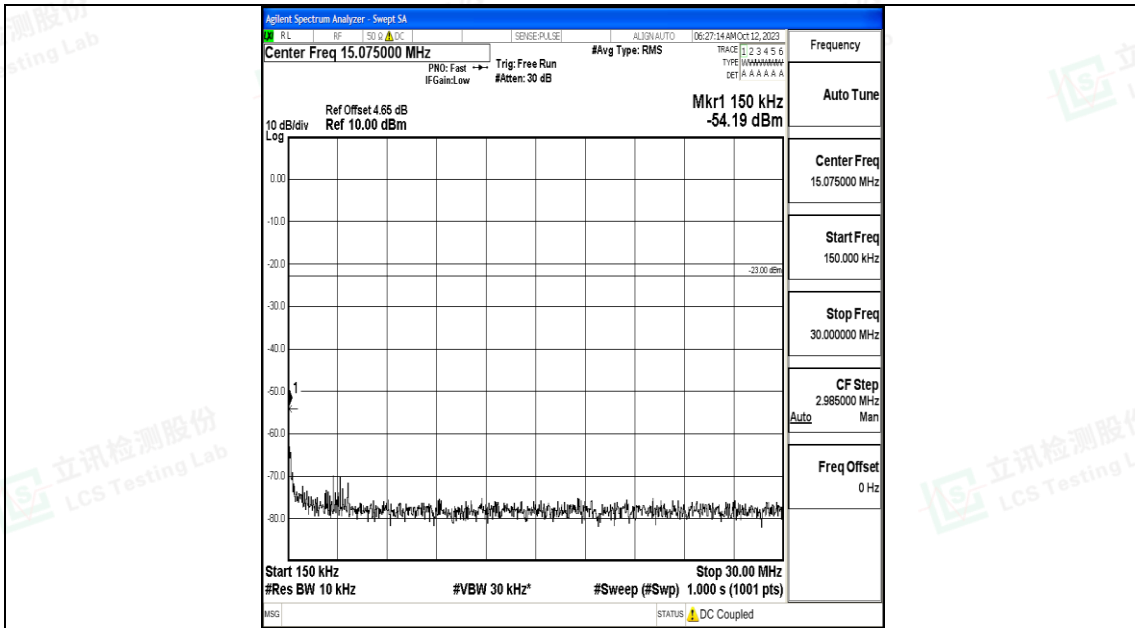

Band5\_3MHz\_QPSK\_20635\_1RB#0\_30~1000\_30~1000

Band5\_3MHz\_QPSK\_20635\_1RB#0\_1000~3000\_1000~3000

Band5\_3MHz\_QPSK\_20635\_1RB#0\_3000~10000\_3000~10000

Band5\_3MHz\_16QAM\_20635\_1RB#0\_0.009~0.15\_0.009~0.15