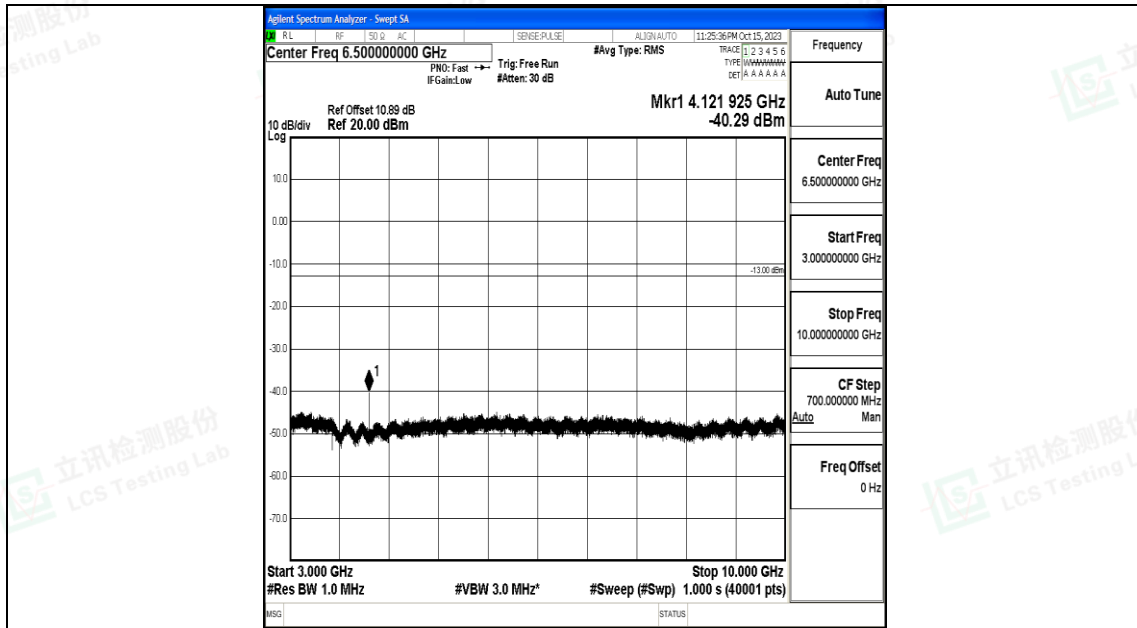

Band5\_5MHz\_QPSK\_20425\_1RB#0\_0.009~0.15\_0.009~0.15

Band5\_5MHz\_QPSK\_20425\_1RB#0\_0.15~30\_0.15~30

Band5\_5MHz\_QPSK\_20425\_1RB#0\_30~1000\_30~1000

Band5\_5MHz\_QPSK\_20425\_1RB#0\_1000~3000\_1000~3000