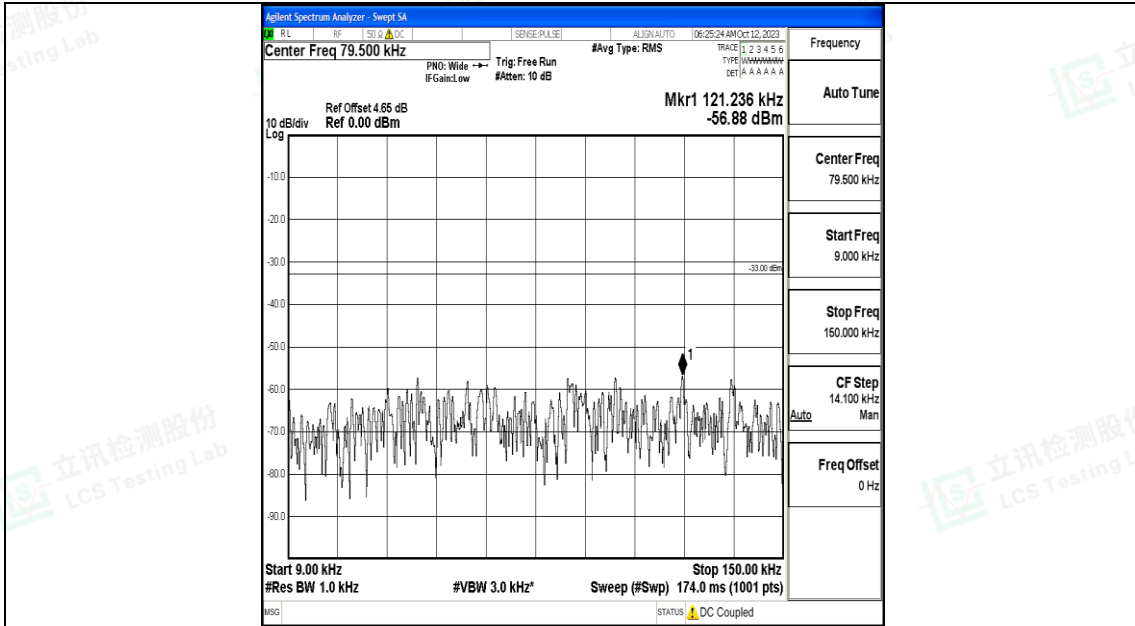

Band5_3MHz_16QAM_20415_1RB#0_3000~10000_3000~10000

Band5_3MHz_QPSK_20525_1RB#0_0.009~0.15_0.009~0.15