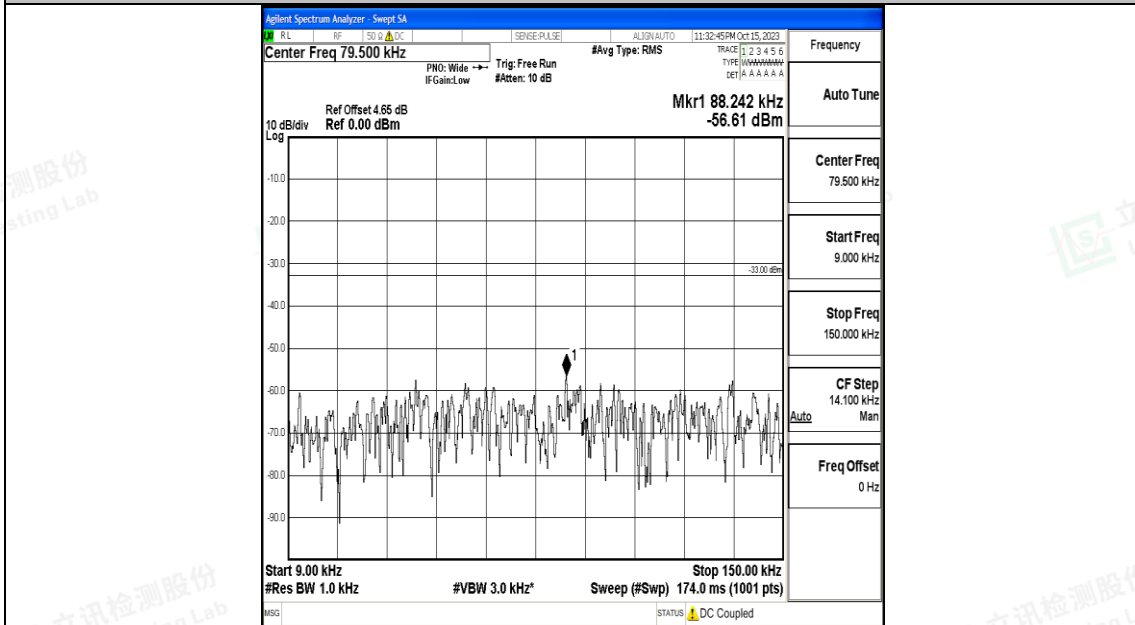

Band5_10MHz_16QAM_20450_1RB#0_3000~10000_3000~10000

Band5_10MHz_QPSK_20525_1RB#0_0.009~0.15_0.009~0.15