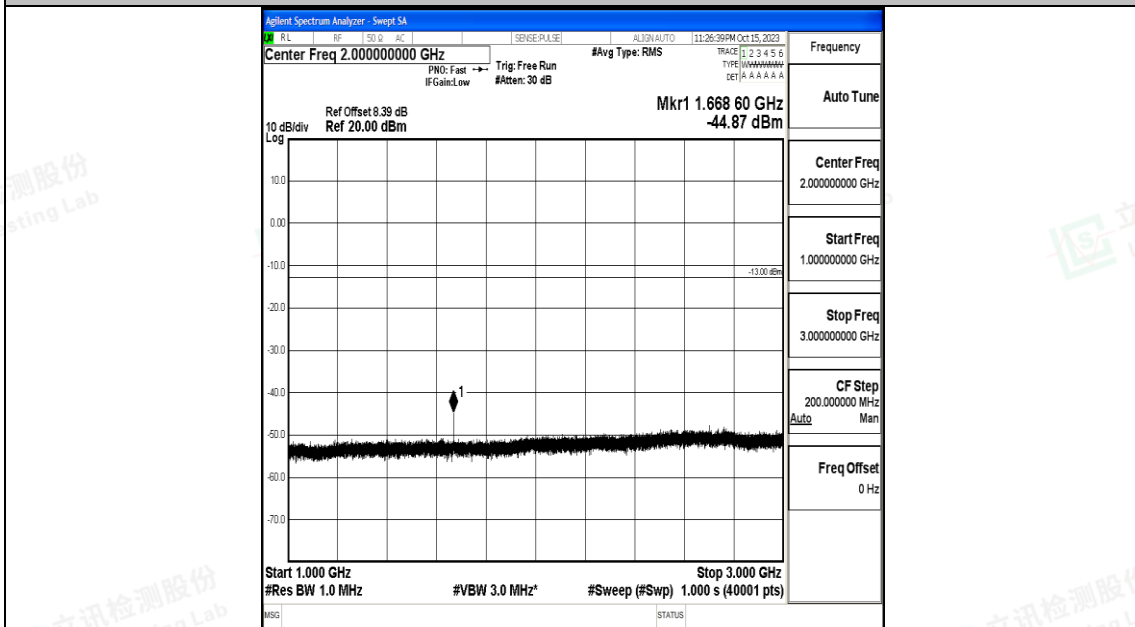

Band5_5MHz_QPSK_20525_1RB#0_30~1000_30~1000

Band5_5MHz_QPSK_20525_1RB#0_1000~3000_1000~3000