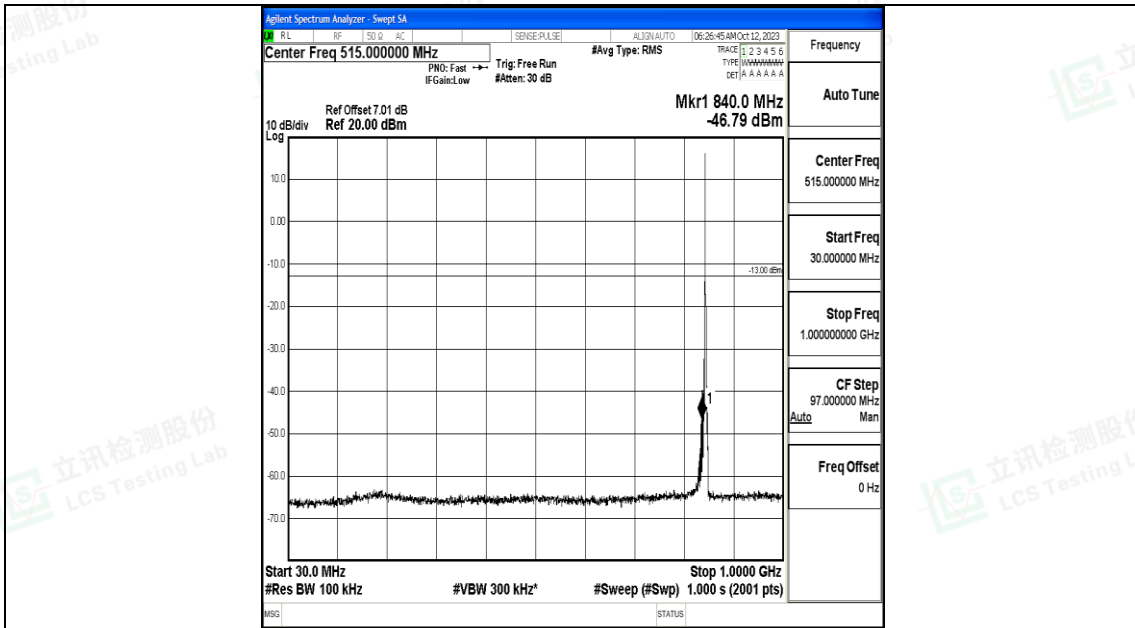

Band5\_3MHz\_16QAM\_20525\_1RB#0\_1000~3000\_1000~3000

Band5\_3MHz\_16QAM\_20525\_1RB#0\_3000~10000\_3000~10000

Band5\_3MHz\_QPSK\_20635\_1RB#0\_0.009~0.15\_0.009~0.15

Band5\_3MHz\_QPSK\_20635\_1RB#0\_0.15~30\_0.15~30