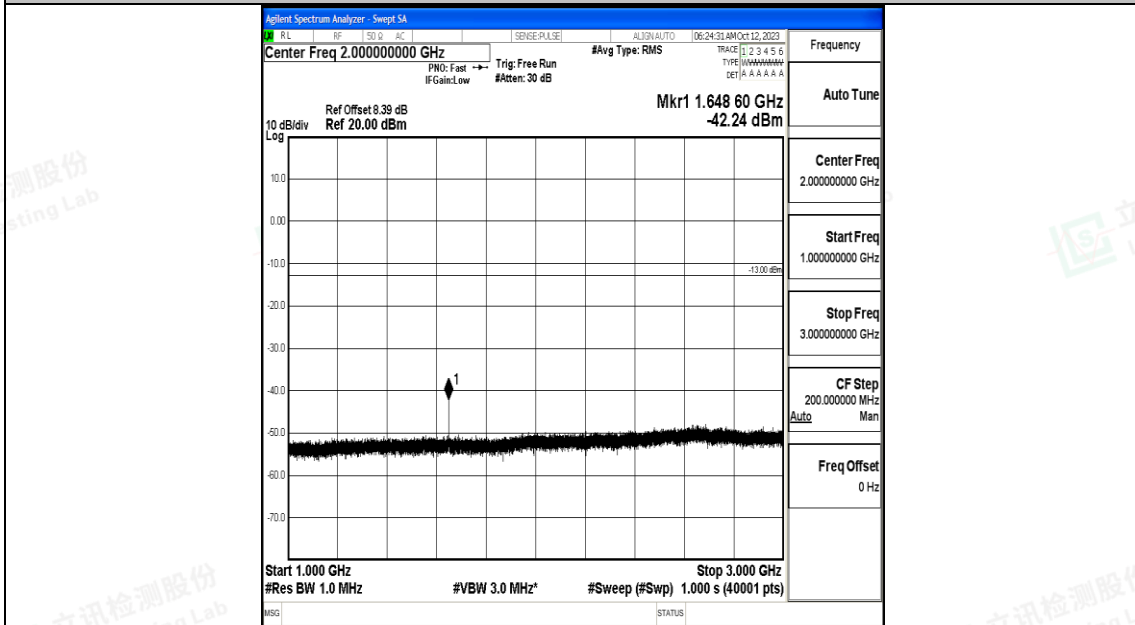

Band5\_3MHz\_QPSK\_20415\_1RB#0\_0.009~0.15\_0.009~0.15

Band5\_3MHz\_QPSK\_20415\_1RB#0\_0.15~30\_0.15~30

Band5\_3MHz\_QPSK\_20415\_1RB#0\_30~1000\_30~1000

Band5\_3MHz\_QPSK\_20415\_1RB#0\_1000~3000\_1000~3000