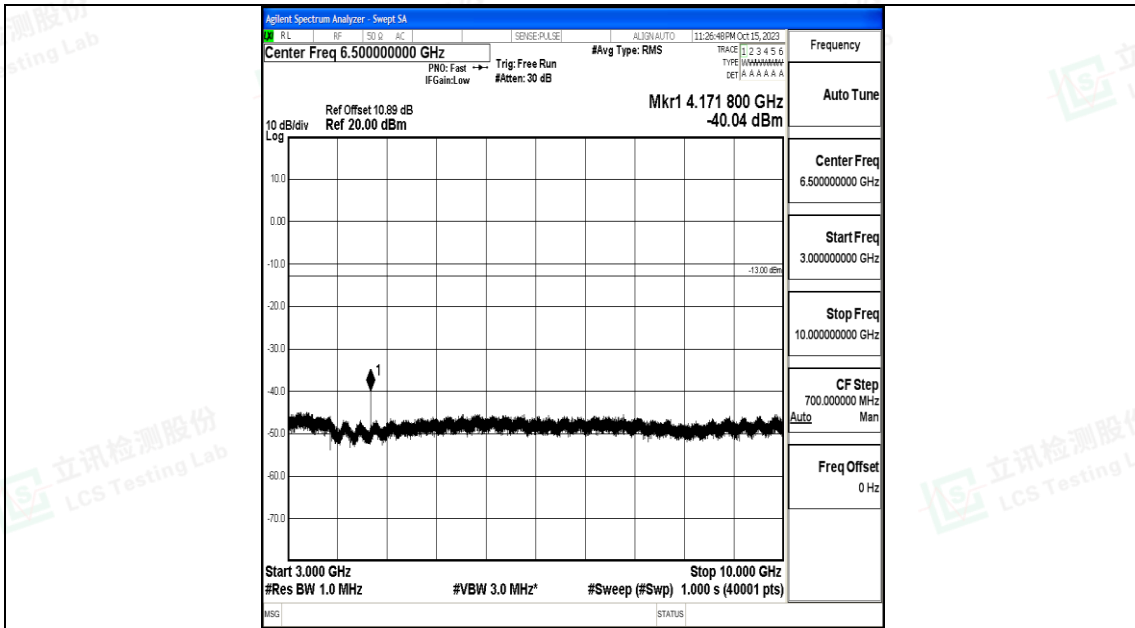

Band5_5MHz_QPSK_20525_1RB#0_1000~3000_1000~3000

Band5_5MHz_QPSK_20525_1RB#0_3000~10000_3000~10000