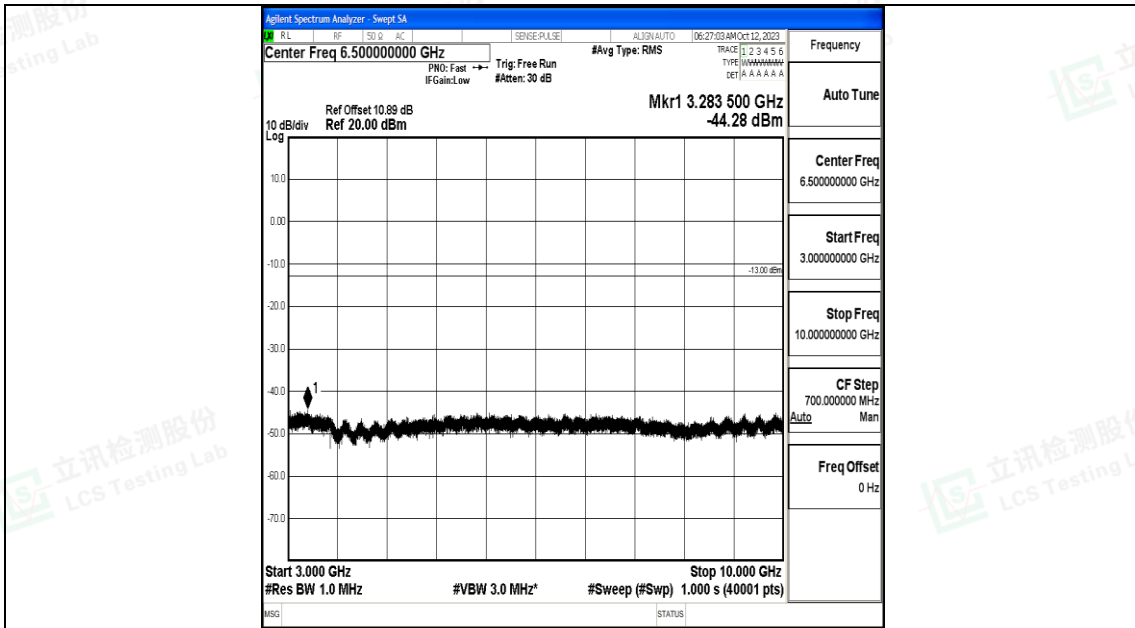

Band5_3MHz_QPSK_20635_1RB#0_1000~3000_1000~3000

Band5_3MHz_QPSK_20635_1RB#0_3000~10000_3000~10000