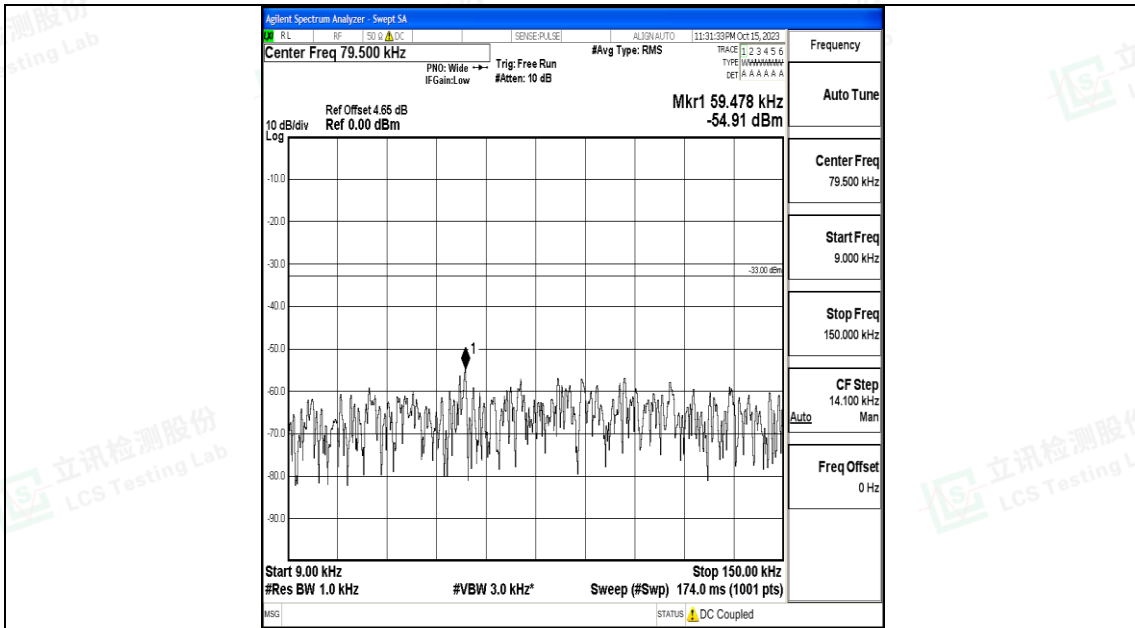

Band5_5MHz_16QAM_20625_1RB#0_3000~10000_3000~10000

Band5_10MHz_QPSK_20450_1RB#0_0.009~0.15_0.009~0.15