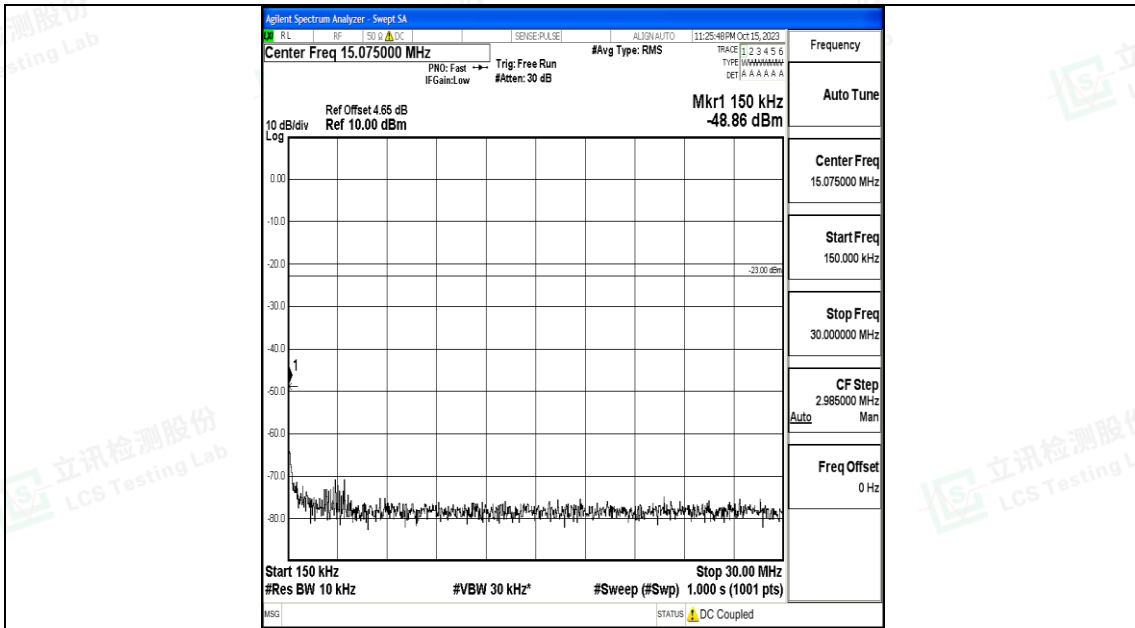

Band5_5MHz_16QAM_20425_1RB#0_0.009~0.15_0.009~0.15

Band5_5MHz_16QAM_20425_1RB#0_0.15~30_0.15~30