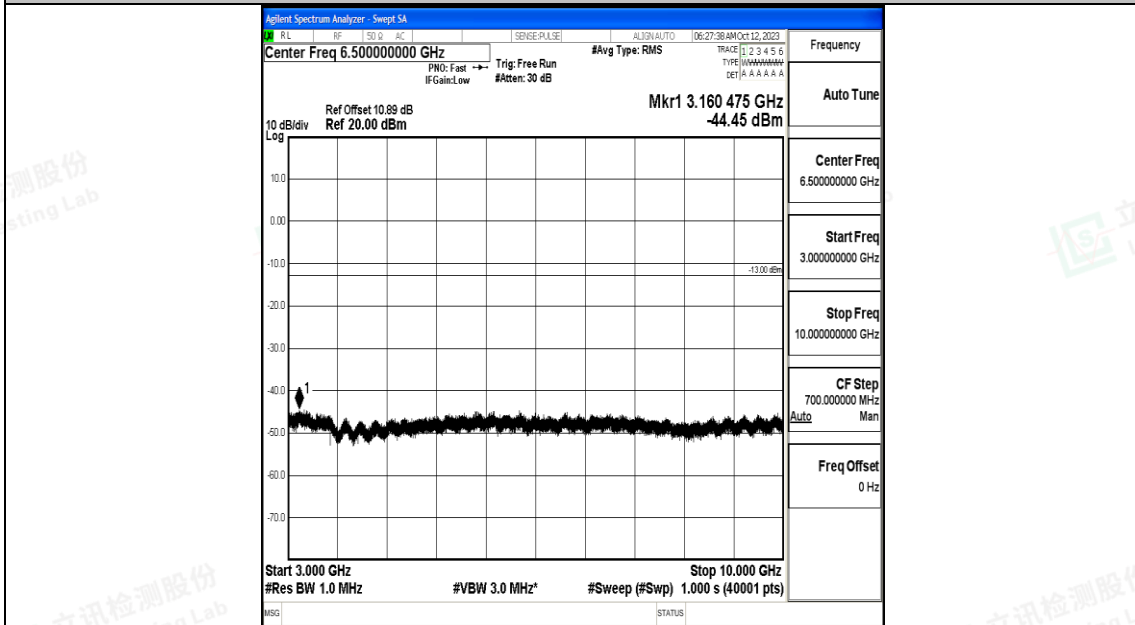

Band5\_3MHz\_16QAM\_20635\_1RB#0\_0.15~30\_0.15~30

Band5\_3MHz\_16QAM\_20635\_1RB#0\_30~1000\_30~1000

Band5\_3MHz\_16QAM\_20635\_1RB#0\_1000~3000\_1000~3000

Band5\_3MHz\_16QAM\_20635\_1RB#0\_3000~10000\_3000~10000