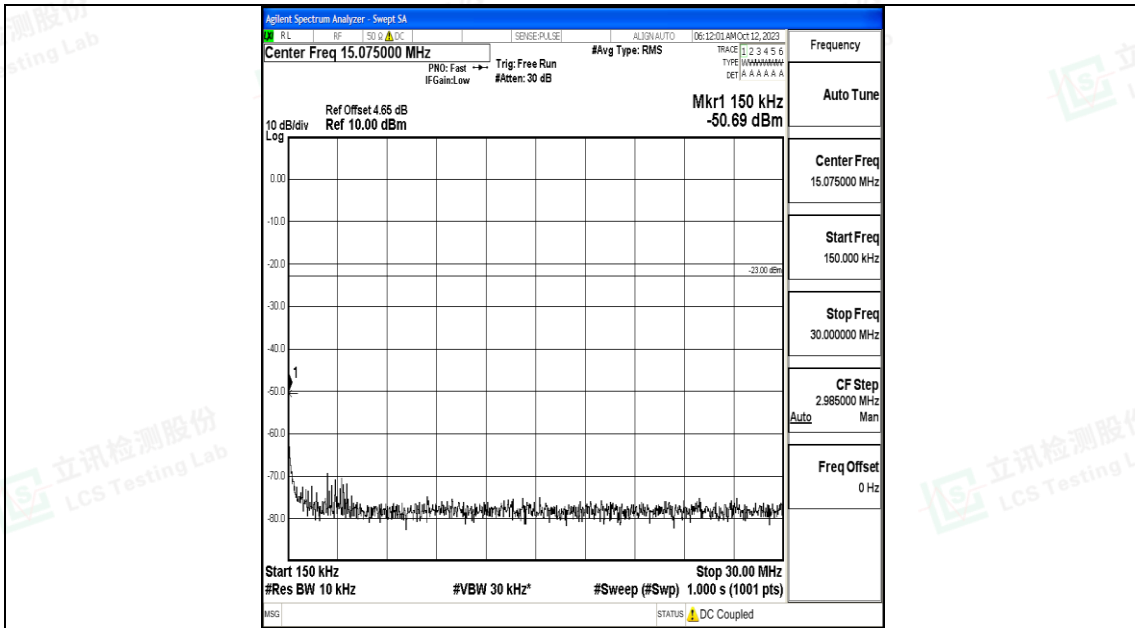

Band5\_1.4MHz\_QPSK\_20643\_1RB#0\_30~1000\_30~1000

Band5\_1.4MHz\_QPSK\_20643\_1RB#0\_1000~3000\_1000~3000

Band5\_1.4MHz\_QPSK\_20643\_1RB#0\_3000~10000\_3000~10000

Band5\_1.4MHz\_16QAM\_20643\_1RB#0\_0.009~0.15\_0.009~0.15