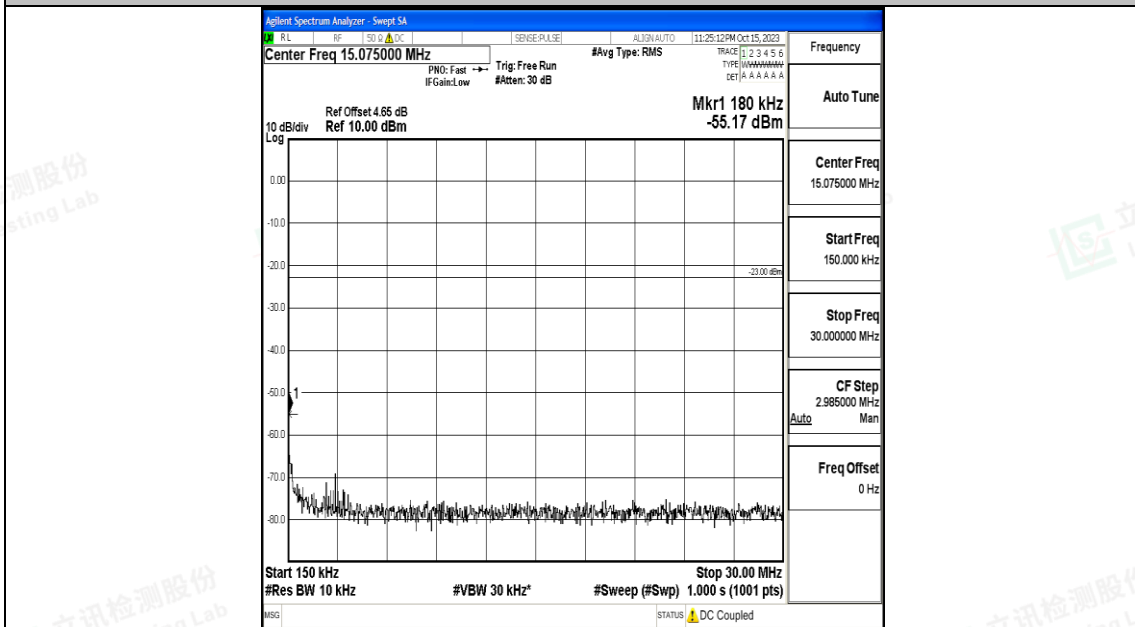

Band5_5MHz_QPSK_20425_1RB#0_0.009~0.15_0.009~0.15

Band5_5MHz_QPSK_20425_1RB#0_0.15~30_0.15~30