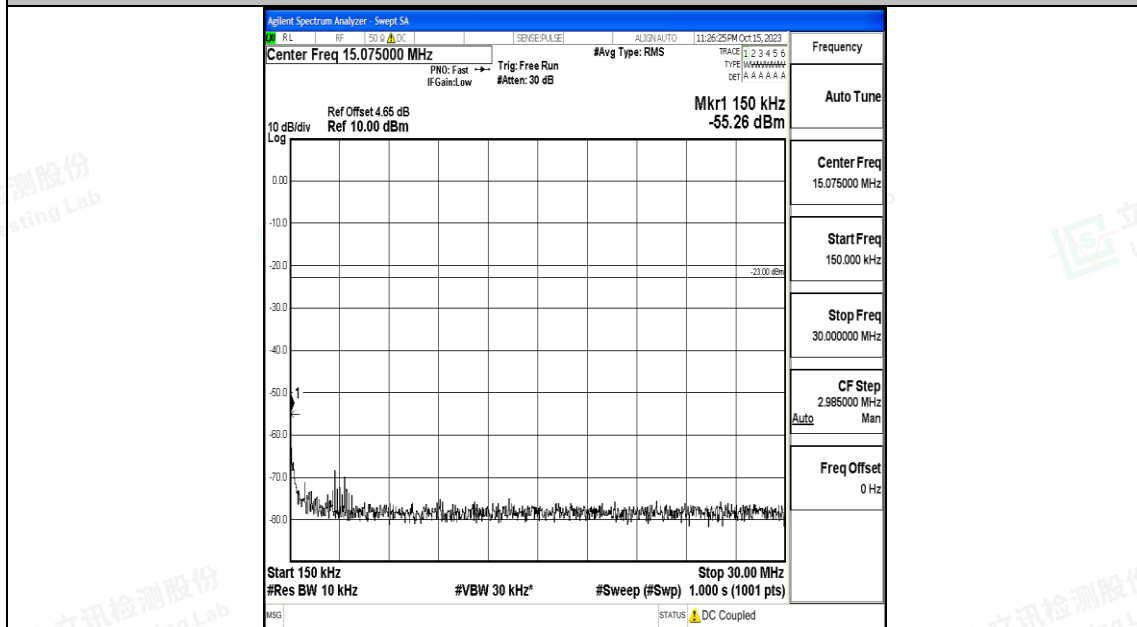

Band5\_5MHz\_16QAM\_20425\_1RB#0\_1000~3000\_1000~3000

Band5\_5MHz\_16QAM\_20425\_1RB#0\_3000~10000\_3000~10000

Band5\_5MHz\_QPSK\_20525\_1RB#0\_0.009~0.15\_0.009~0.15

Band5\_5MHz\_QPSK\_20525\_1RB#0\_0.15~30\_0.15~30