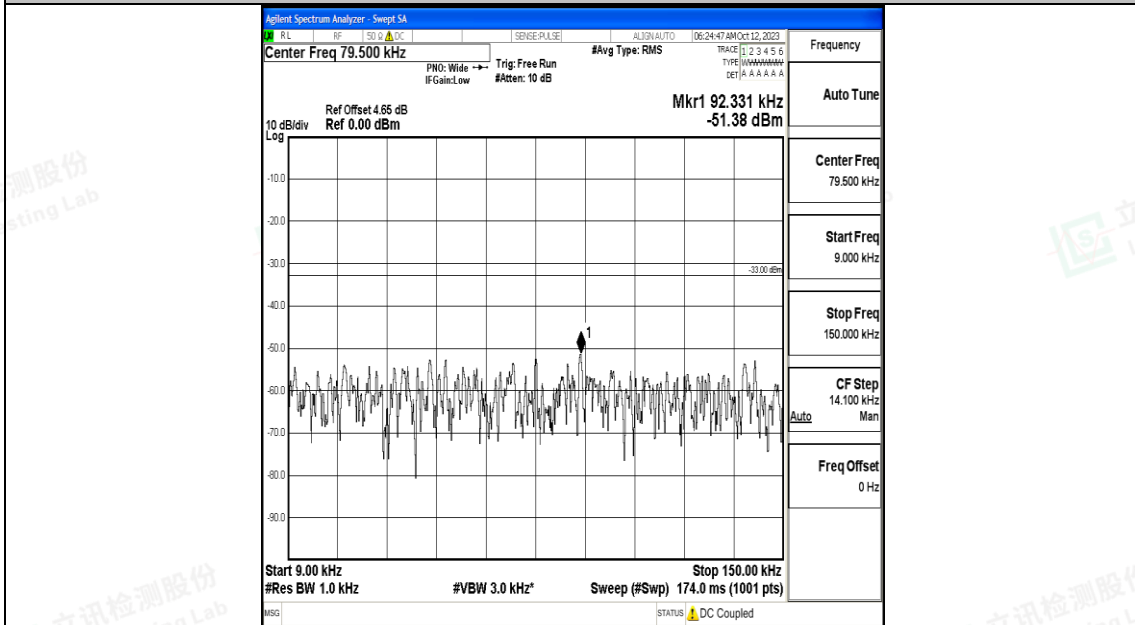

Band5_3MHz_QPSK_20415_1RB#0_3000~10000_3000~10000

Band5_3MHz_16QAM_20415_1RB#0_0.009~0.15_0.009~0.15