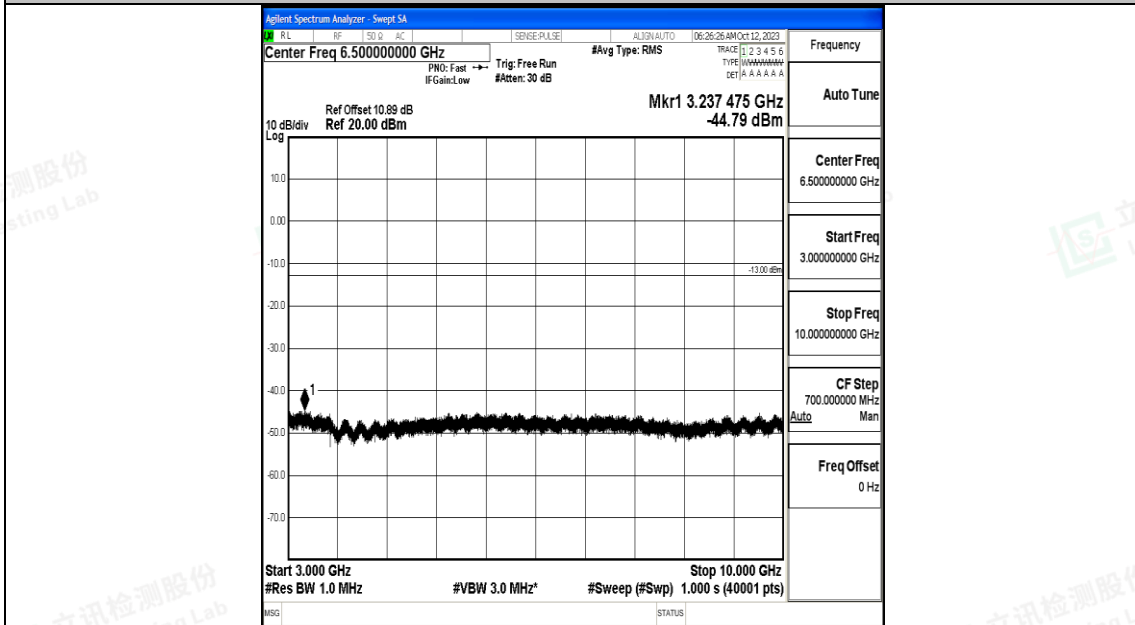

Band5_3MHz_16QAM_20525_1RB#0_1000~3000_1000~3000

Band5_3MHz_16QAM_20525_1RB#0_3000~10000_3000~10000