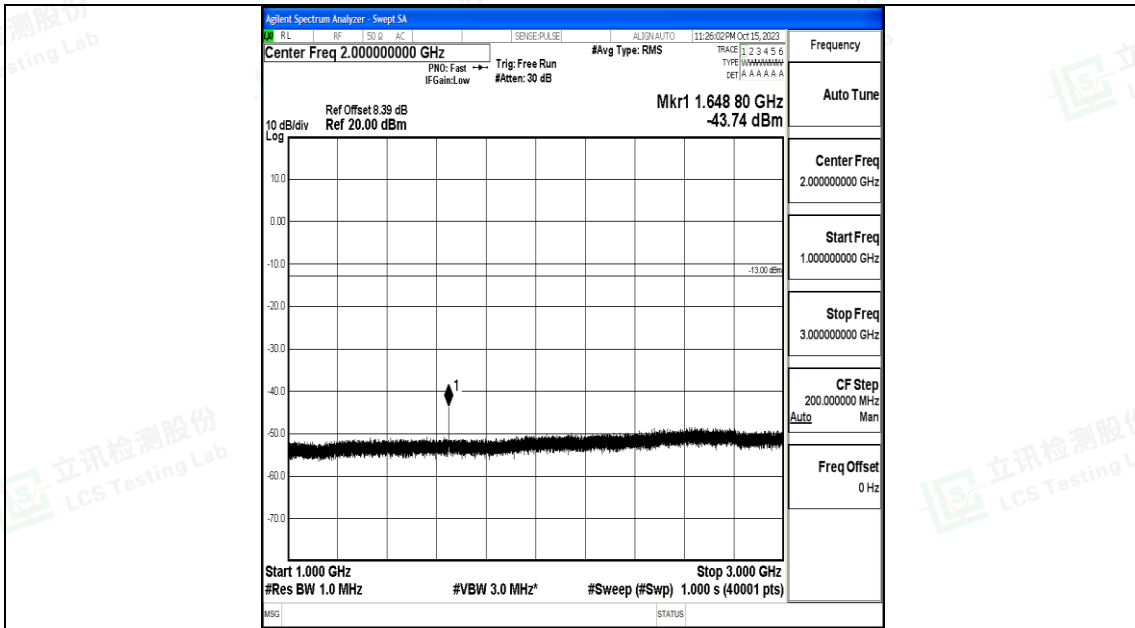

Band5\_5MHz\_QPSK\_20425\_1RB#0\_3000~10000\_3000~10000

Band5\_5MHz\_16QAM\_20425\_1RB#0\_0.009~0.15\_0.009~0.15

Band5\_5MHz\_16QAM\_20425\_1RB#0\_0.15~30\_0.15~30

Band5\_5MHz\_16QAM\_20425\_1RB#0\_30~1000\_30~1000