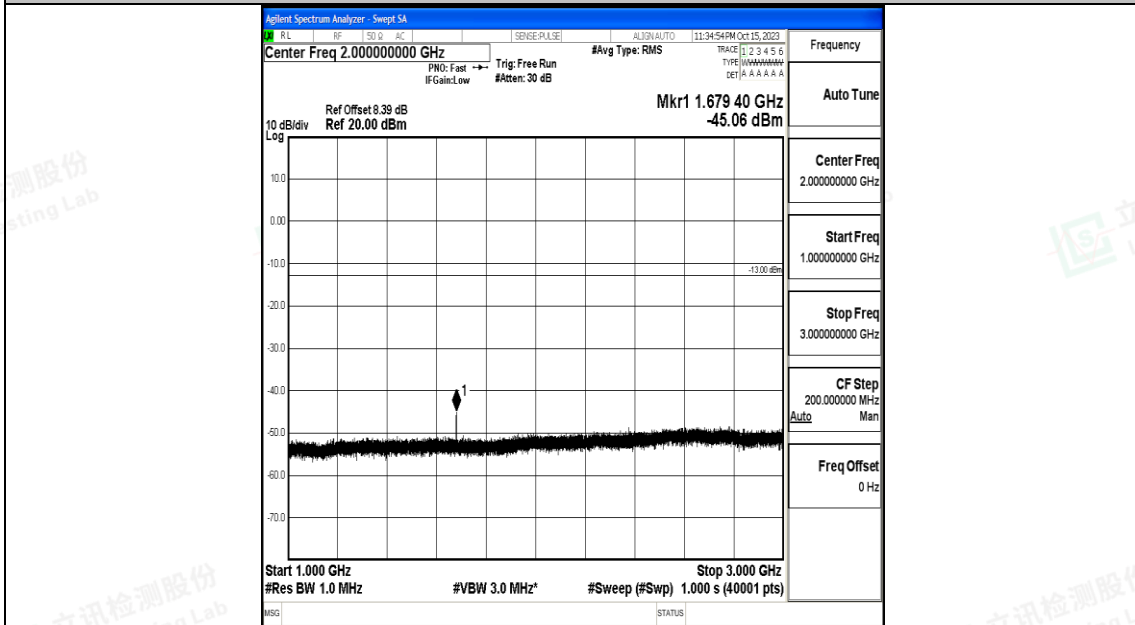

Band5_10MHz_16QAM_20450_1RB#0_0.15~30_0.15~30

Band5_10MHz_16QAM_20600_1RB#0_1000~3000_1000~3000