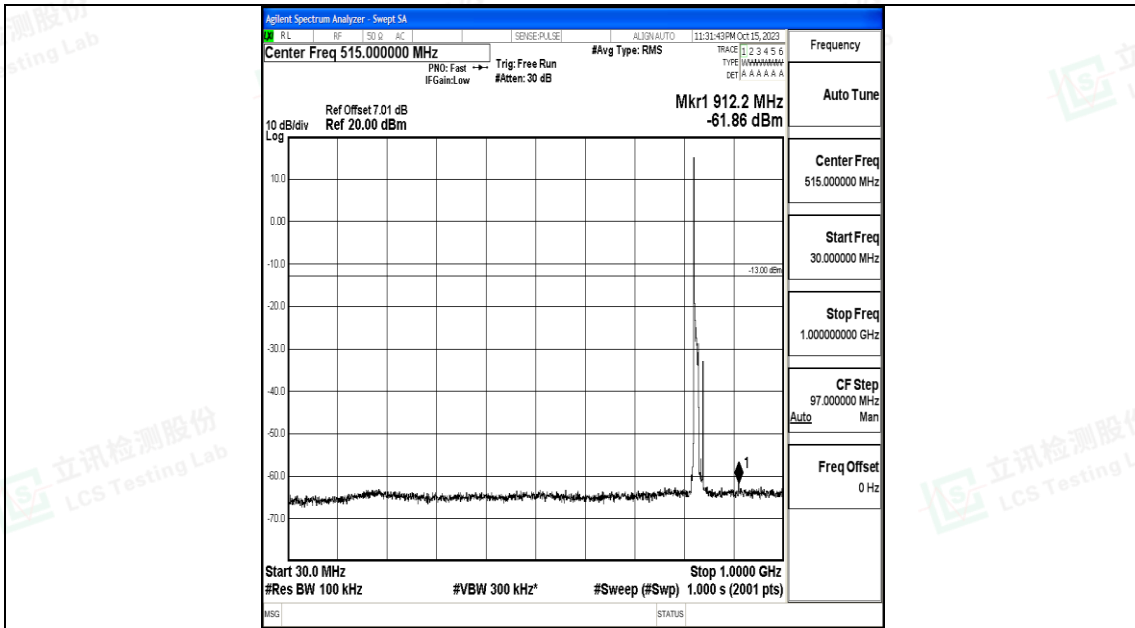

Band5\_5MHz\_16QAM\_20625\_1RB#0\_1000~3000\_1000~3000

Band5\_5MHz\_16QAM\_20625\_1RB#0\_3000~10000\_3000~10000

Band5\_10MHz\_QPSK\_20450\_1RB#0\_0.009~0.15\_0.009~0.15

Band5\_10MHz\_QPSK\_20450\_1RB#0\_0.15~30\_0.15~30