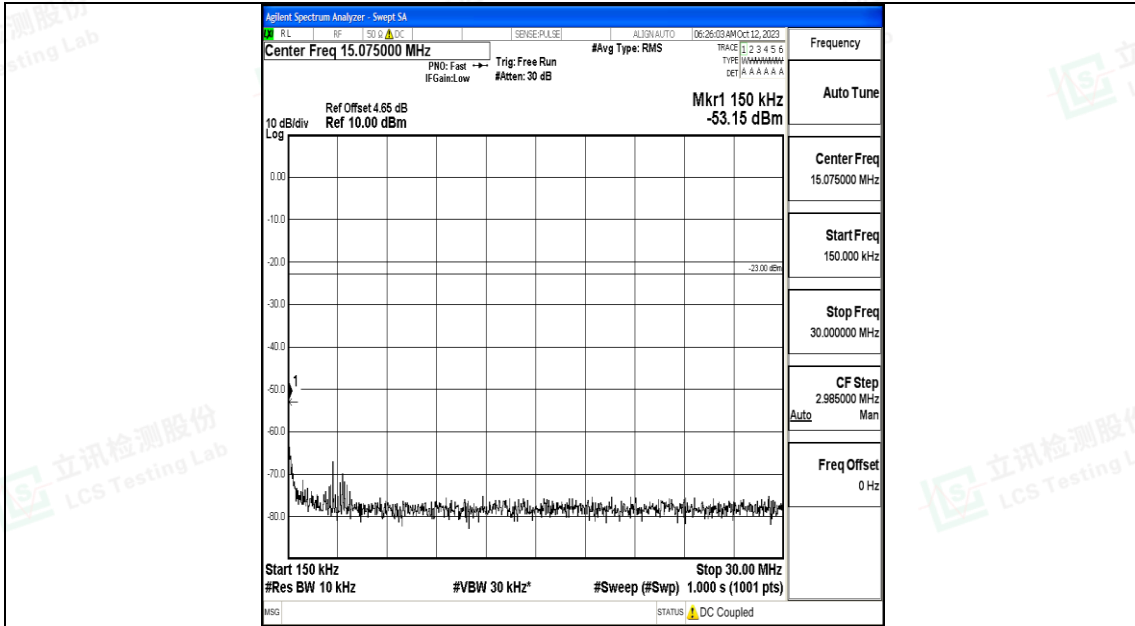

Band5_3MHz_16QAM_20525_1RB#0_0.15~30_0.15~30