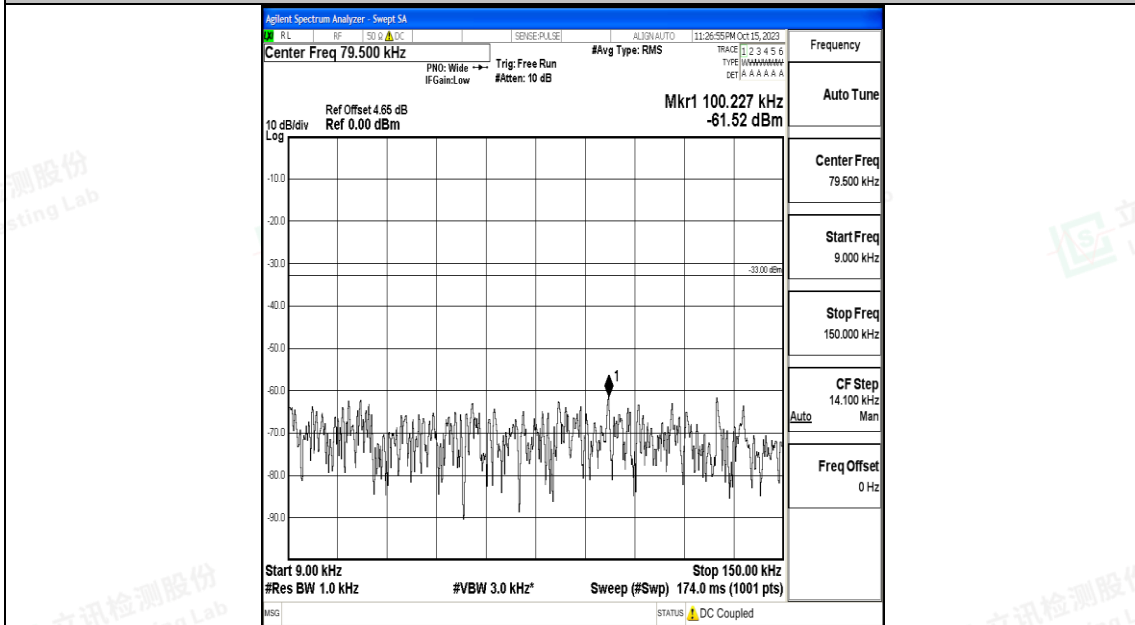

Band5\_5MHz\_QPSK\_20525\_1RB#0\_30~1000\_30~1000

Band5\_5MHz\_QPSK\_20525\_1RB#0\_1000~3000\_1000~3000

Band5\_5MHz\_QPSK\_20525\_1RB#0\_3000~10000\_3000~10000

Band5\_5MHz\_16QAM\_20525\_1RB#0\_0.009~0.15\_0.009~0.15