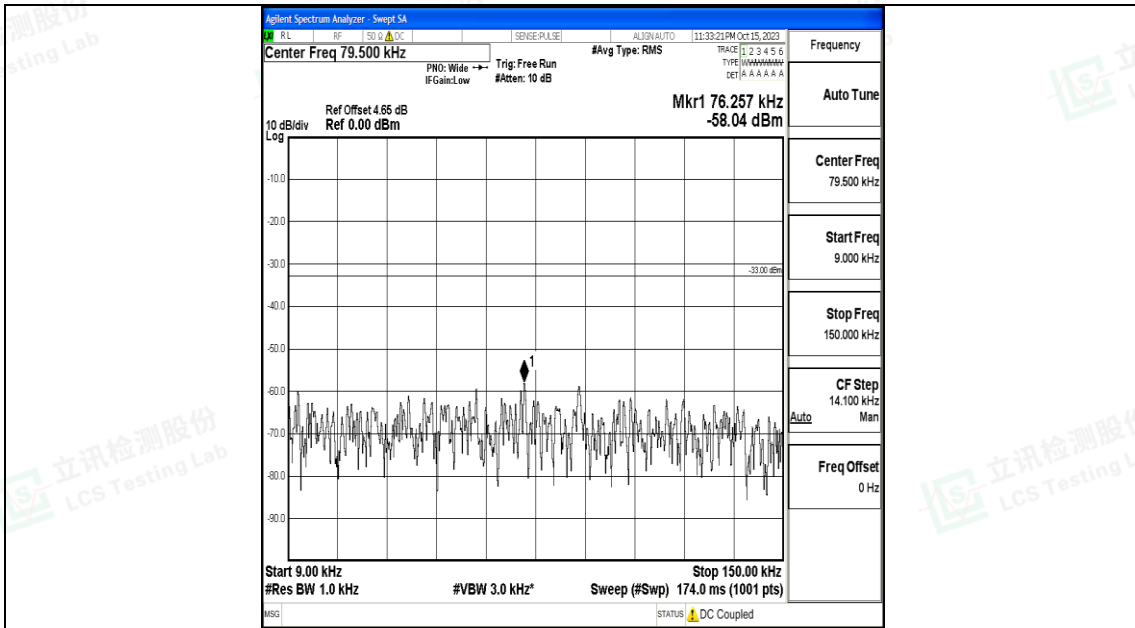

Band5_10MHz_QPSK_20525_1RB#0_3000~10000_3000~10000

Band5_10MHz_16QAM_20525_1RB#0_0.009~0.15_0.009~0.15