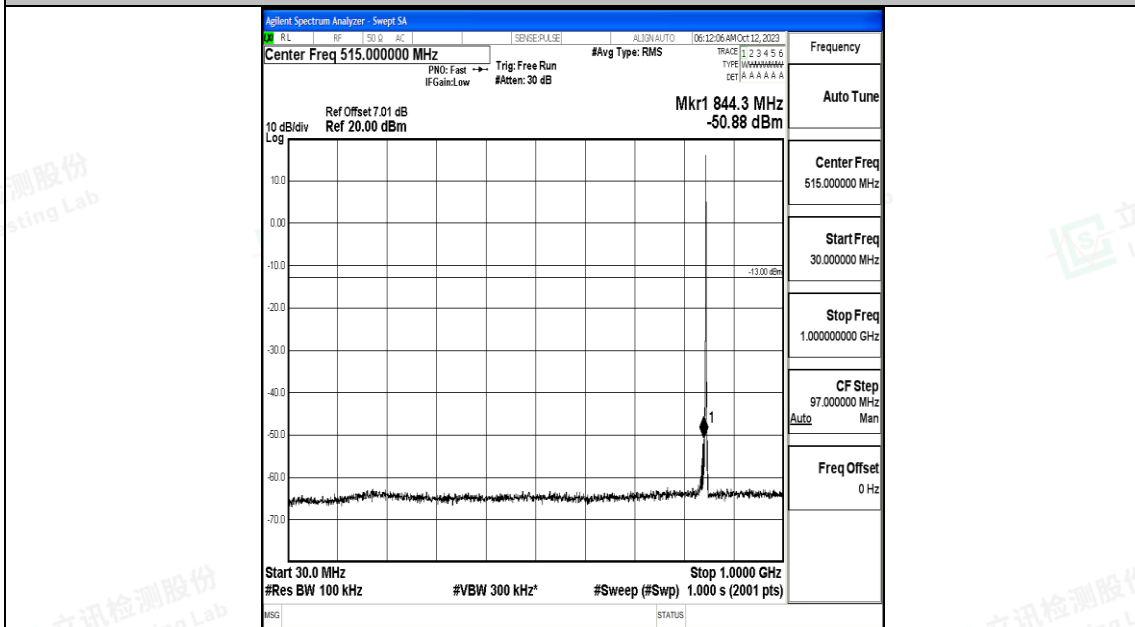

Band5_1.4MHz_16QAM_20643_1RB#0_0.15~30_0.15~30

Band5_1.4MHz_16QAM_20643_1RB#0_30~1000_30~1000