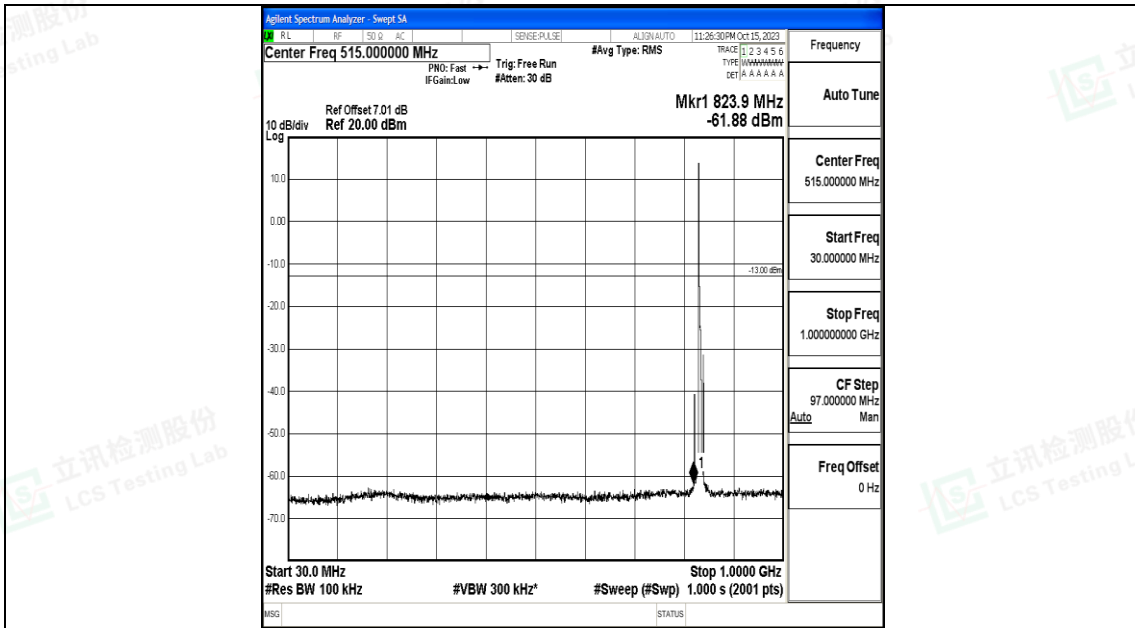

Band5\_5MHz\_16QAM\_20425\_1RB#0\_1000~3000\_1000~3000

Band5\_5MHz\_16QAM\_20425\_1RB#0\_3000~10000\_3000~10000

Band5\_5MHz\_QPSK\_20525\_1RB#0\_0.009~0.15\_0.009~0.15

Band5\_5MHz\_QPSK\_20525\_1RB#0\_0.15~30\_0.15~30