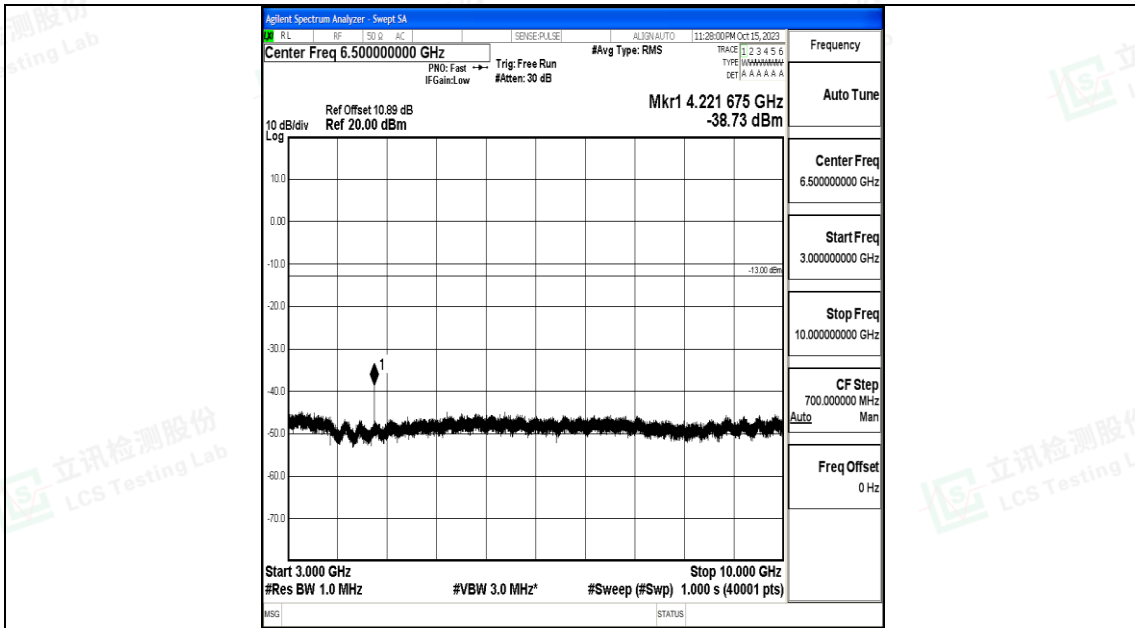

Band5\_5MHz\_QPSK\_20625\_1RB#0\_0.009~0.15\_0.009~0.15

Band5\_5MHz\_QPSK\_20625\_1RB#0\_0.15~30\_0.15~30

Band5\_5MHz\_QPSK\_20625\_1RB#0\_30~1000\_30~1000

Band5\_5MHz\_QPSK\_20625\_1RB#0\_1000~3000\_1000~3000