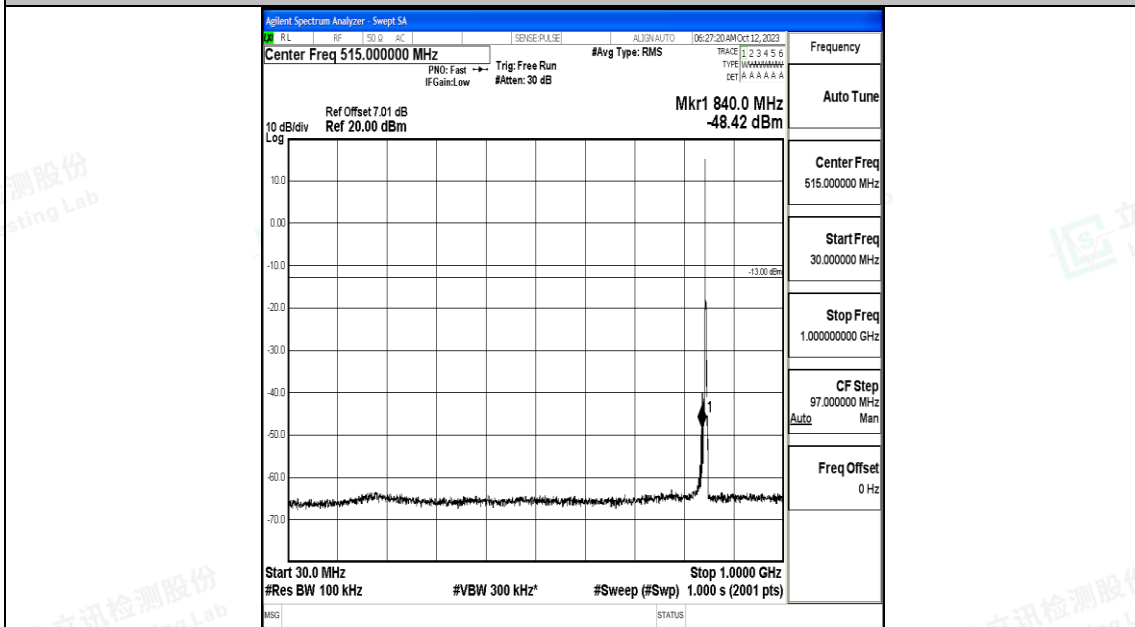

Band5_3MHz_16QAM_20635_1RB#0_0.15~30_0.15~30

Band5_3MHz_16QAM_20635_1RB#0_30~1000_30~1000