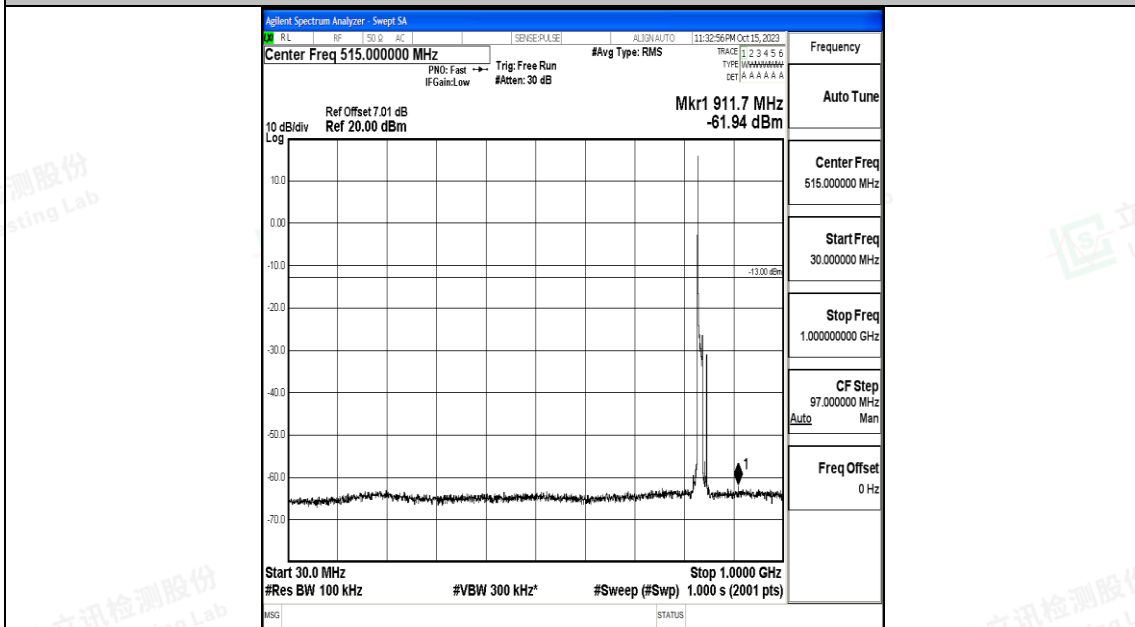

Band5\_10MHz\_16QAM\_20450\_1RB#0\_3000~10000\_3000~10000

Band5\_10MHz\_QPSK\_20525\_1RB#0\_0.009~0.15\_0.009~0.15

Band5\_10MHz\_QPSK\_20525\_1RB#0\_0.15~30\_0.15~30

Band5\_10MHz\_QPSK\_20525\_1RB#0\_30~1000\_30~1000