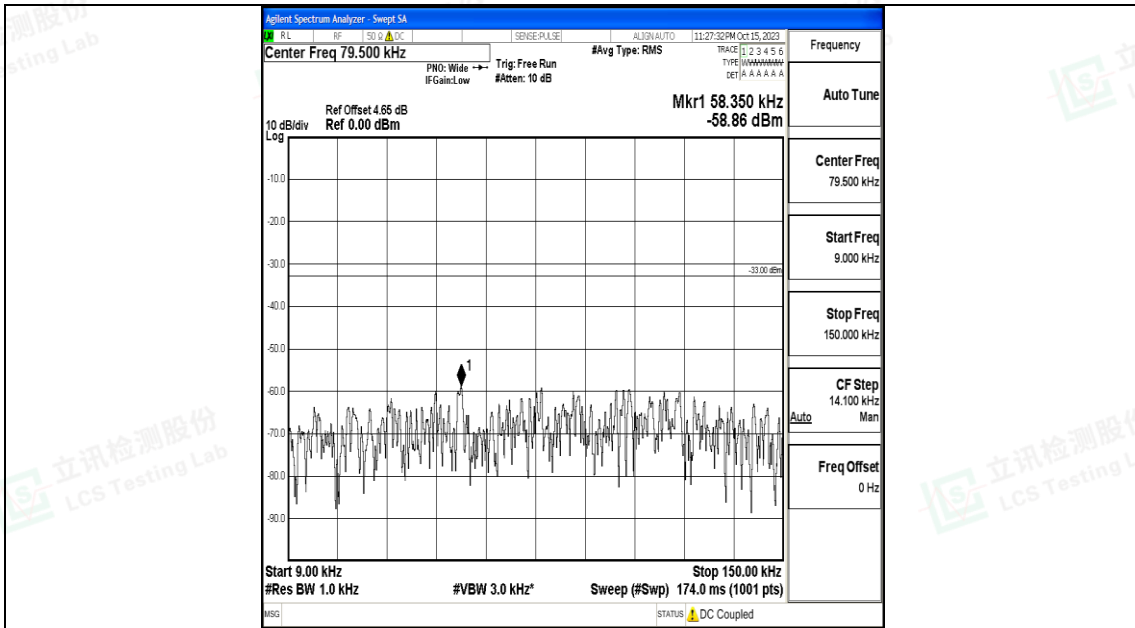

Band5\_5MHz\_16QAM\_20525\_1RB#0\_0.15~30\_0.15~30

Band5\_5MHz\_16QAM\_20525\_1RB#0\_30~1000\_30~1000

Band5\_5MHz\_16QAM\_20525\_1RB#0\_1000~3000\_1000~3000

Band5\_5MHz\_16QAM\_20525\_1RB#0\_3000~10000\_3000~10000