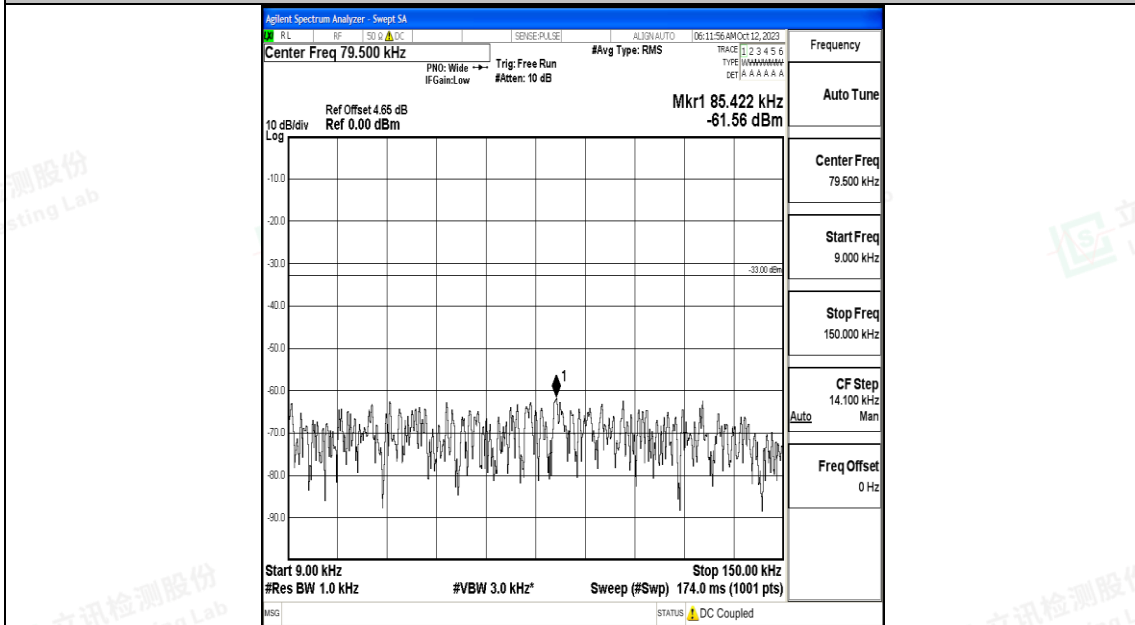

Band5\_1.4MHz\_QPSK\_20643\_1RB#0\_30~1000\_30~1000

Band5\_1.4MHz\_QPSK\_20643\_1RB#0\_1000~3000\_1000~3000

Band5\_1.4MHz\_QPSK\_20643\_1RB#0\_3000~10000\_3000~10000

Band5\_1.4MHz\_16QAM\_20643\_1RB#0\_0.009~0.15\_0.009~0.15