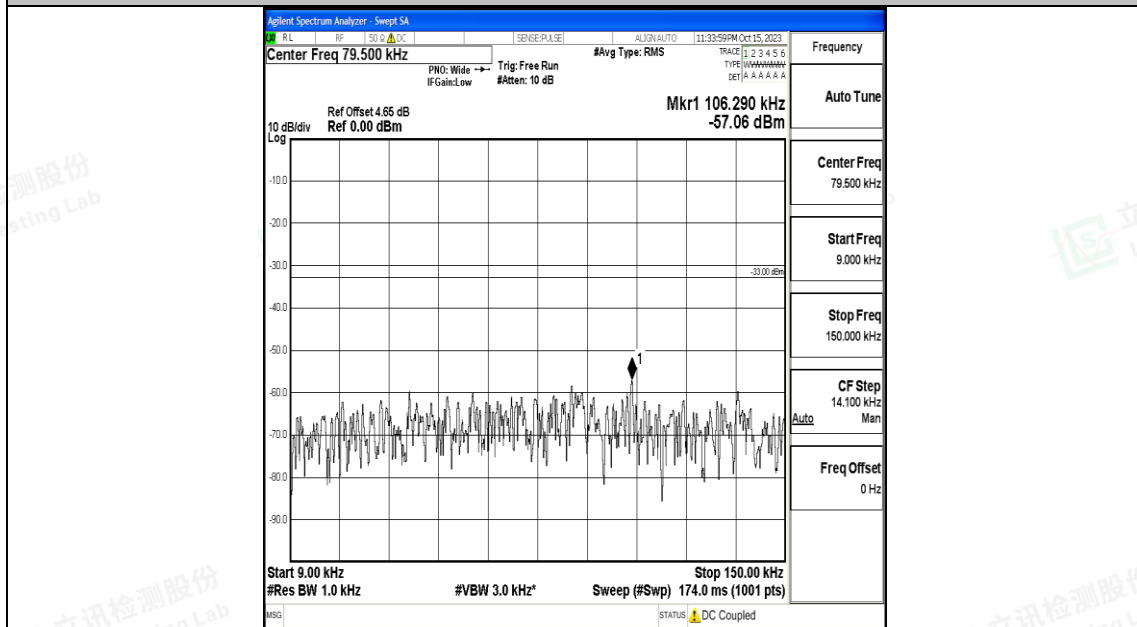

Band5\_10MHz\_16QAM\_20525\_1RB#0\_30~1000\_30~1000

Band5\_10MHz\_16QAM\_20525\_1RB#0\_1000~3000\_1000~3000

Band5\_10MHz\_16QAM\_20525\_1RB#0\_3000~10000\_3000~10000

Band5\_10MHz\_QPSK\_20600\_1RB#0\_0.009~0.15\_0.009~0.15