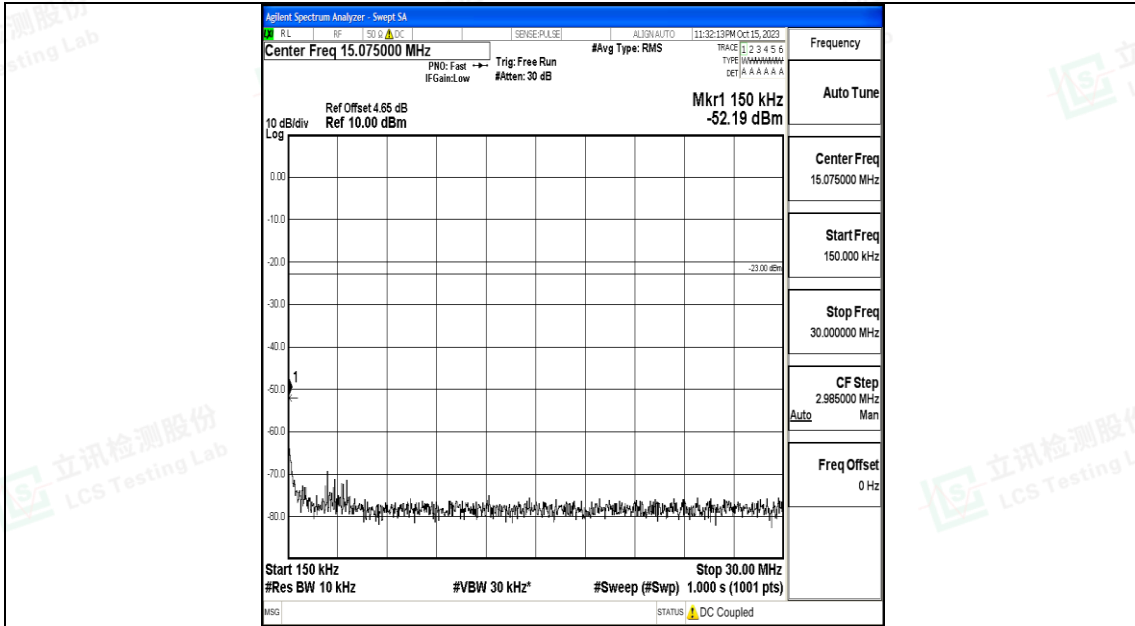

Band5\_10MHz\_16QAM\_20600\_1RB#0\_0.009~0.15\_0.009~0.15

Band5\_10MHz\_16QAM\_20600\_1RB#0\_0.15~30\_0.15~30

Band5\_10MHz\_16QAM\_20600\_1RB#0\_30~1000\_30~1000

Band5\_10MHz\_16QAM\_20600\_1RB#0\_3000~10000\_3000~10000