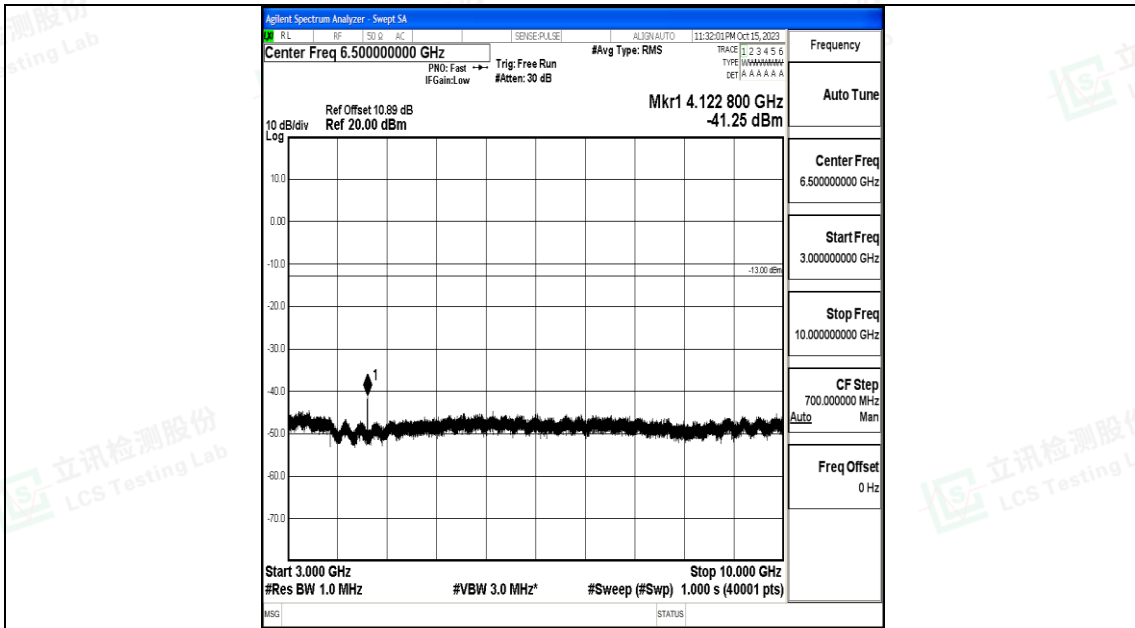

Band5_10MHz_QPSK_20450_1RB#0_1000~3000_1000~3000