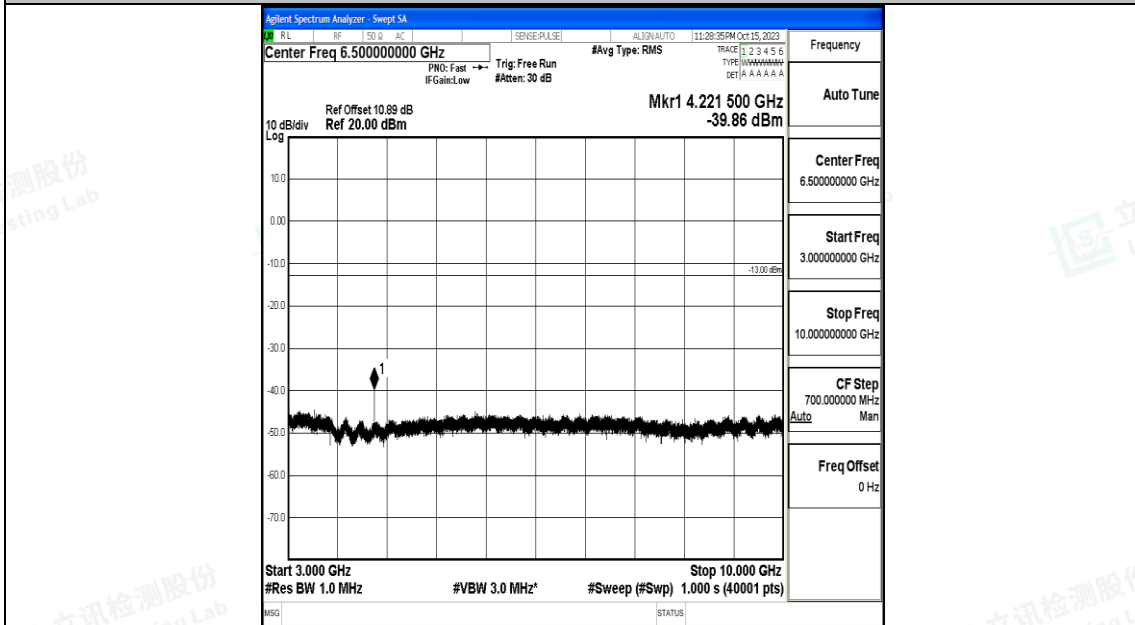

Band5_5MHz_16QAM_20625_1RB#0_1000~3000_1000~3000

Band5_5MHz_16QAM_20625_1RB#0_3000~10000_3000~10000