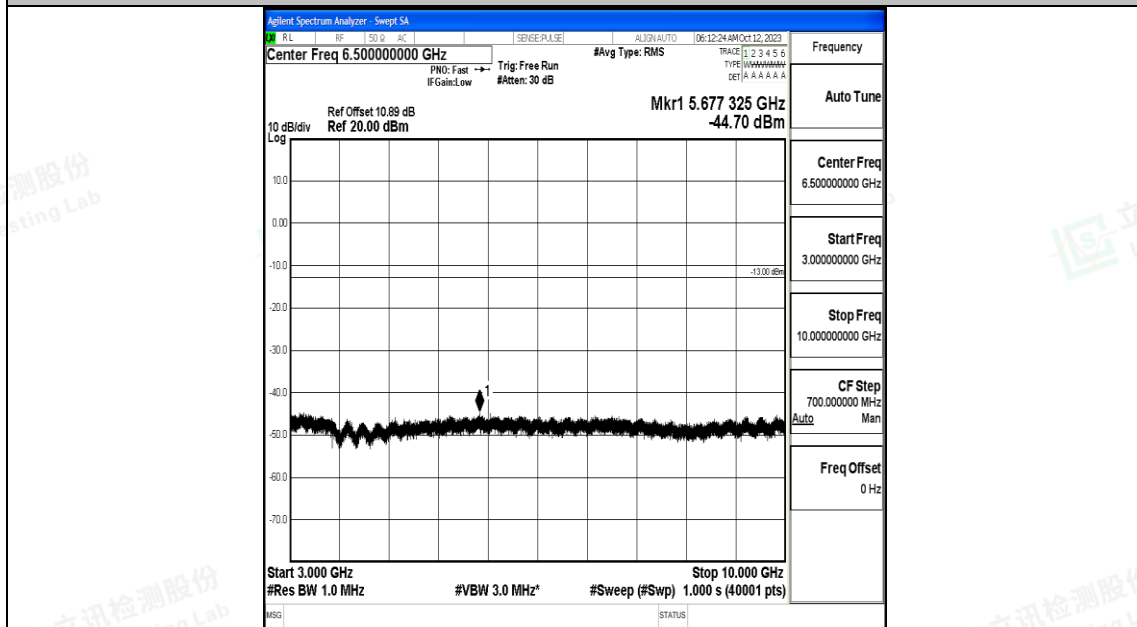

Band5\_1.4MHz\_16QAM\_20643\_1RB#0\_0.15~30\_0.15~30

Band5\_1.4MHz\_16QAM\_20643\_1RB#0\_30~1000\_30~1000

Band5\_1.4MHz\_16QAM\_20643\_1RB#0\_1000~3000\_1000~3000

Band5\_1.4MHz\_16QAM\_20643\_1RB#0\_3000~10000\_3000~10000