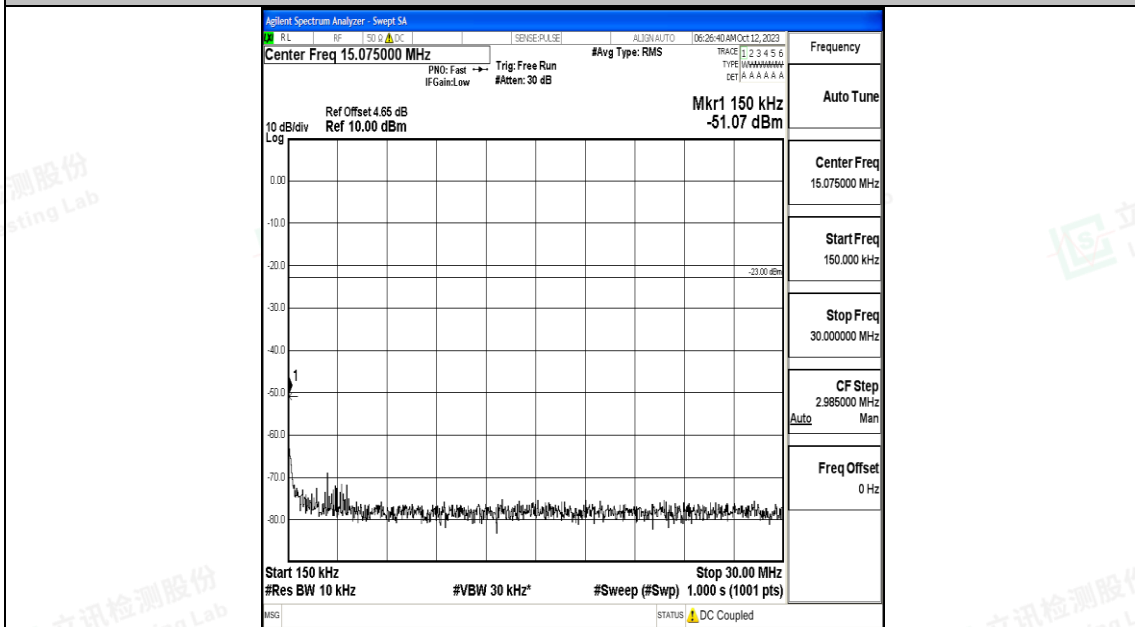

Band5\_3MHz\_16QAM\_20525\_1RB#0\_1000~3000\_1000~3000

Band5\_3MHz\_16QAM\_20525\_1RB#0\_3000~10000\_3000~10000

Band5\_3MHz\_QPSK\_20635\_1RB#0\_0.009~0.15\_0.009~0.15

Band5\_3MHz\_QPSK\_20635\_1RB#0\_0.15~30\_0.15~30