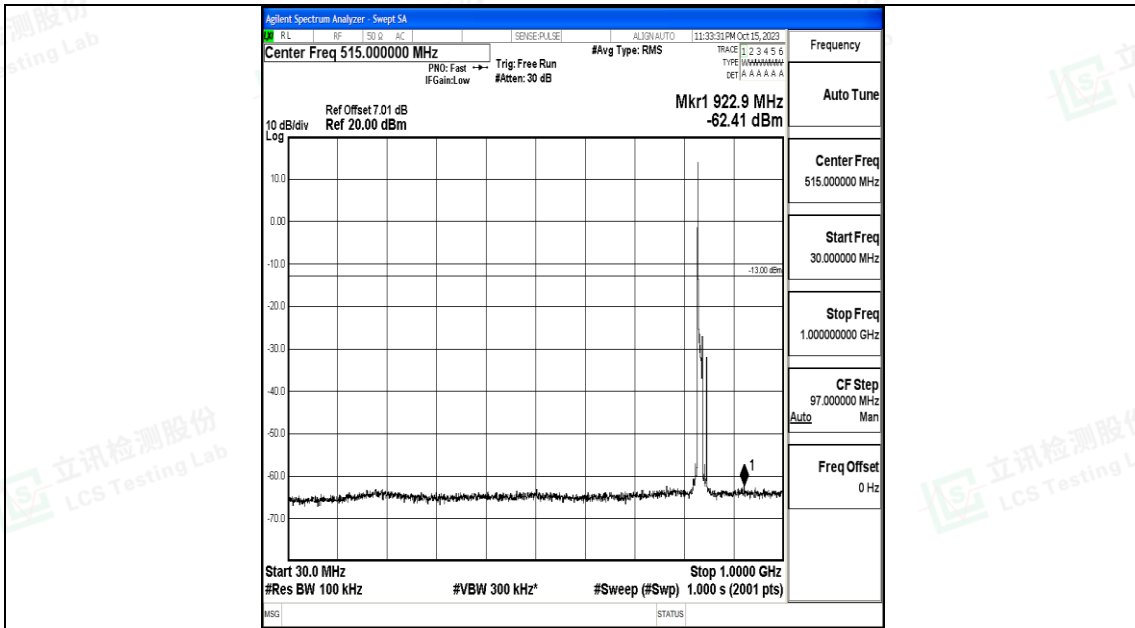

Band5\_10MHz\_QPSK\_20525\_1RB#0\_1000~3000\_1000~3000

Band5\_10MHz\_QPSK\_20525\_1RB#0\_3000~10000\_3000~10000

Band5\_10MHz\_16QAM\_20525\_1RB#0\_0.009~0.15\_0.009~0.15

Band5\_10MHz\_16QAM\_20525\_1RB#0\_0.15~30\_0.15~30