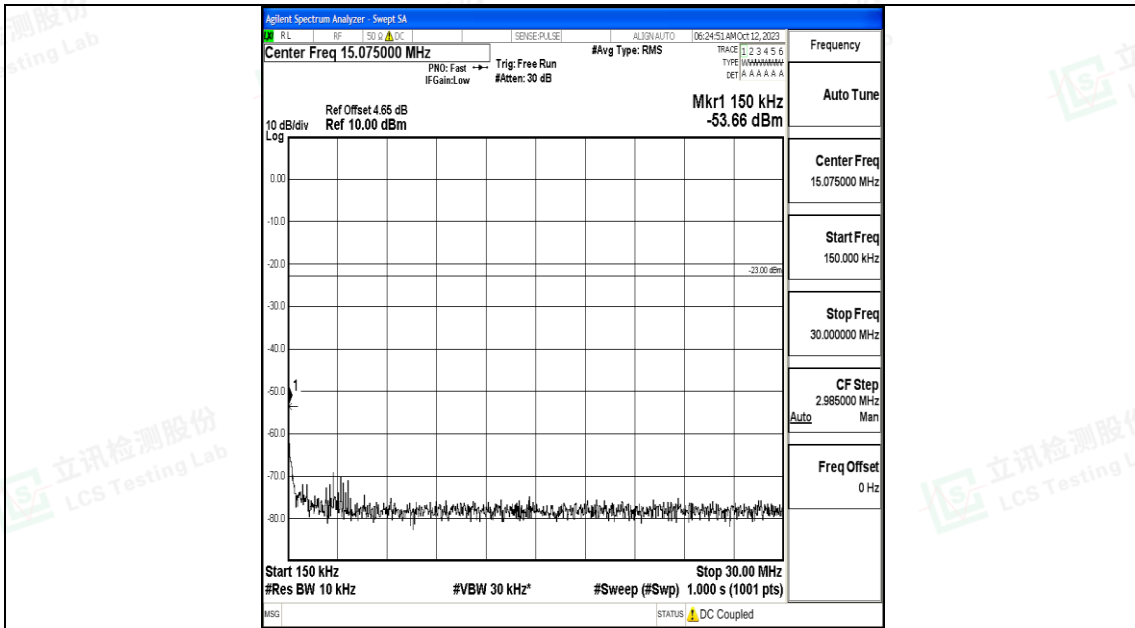

Band5_3MHz_16QAM_20415_1RB#0_0.009~0.15_0.009~0.15

Band5_3MHz_16QAM_20415_1RB#0_0.15~30_0.15~30