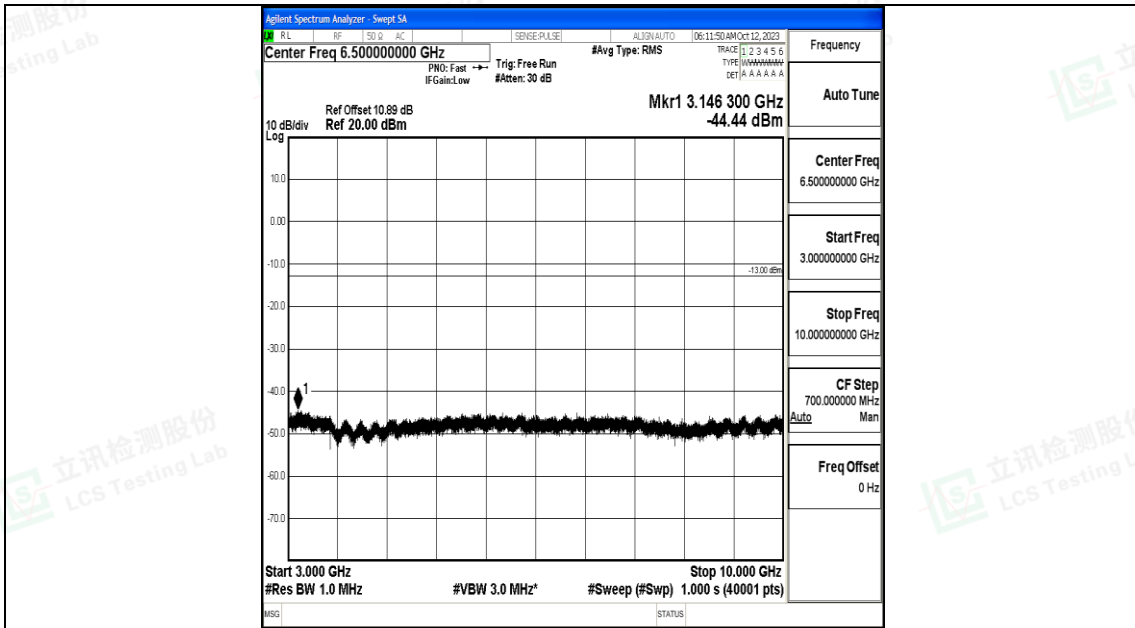

Band5_1.4MHz_QPSK_20643_1RB#0_1000~3000_1000~3000

Band5_1.4MHz_QPSK_20643_1RB#0_3000~10000_3000~10000