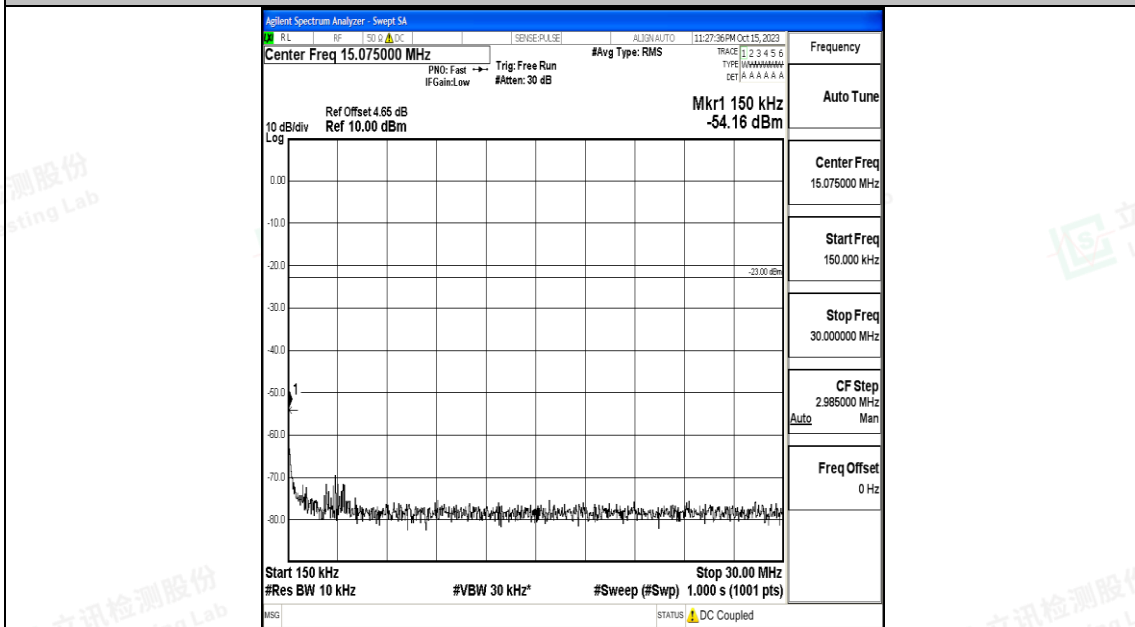

Band5_5MHz_QPSK_20625_1RB#0_0.009~0.15_0.009~0.15

Band5_5MHz_QPSK_20625_1RB#0_0.15~30_0.15~30