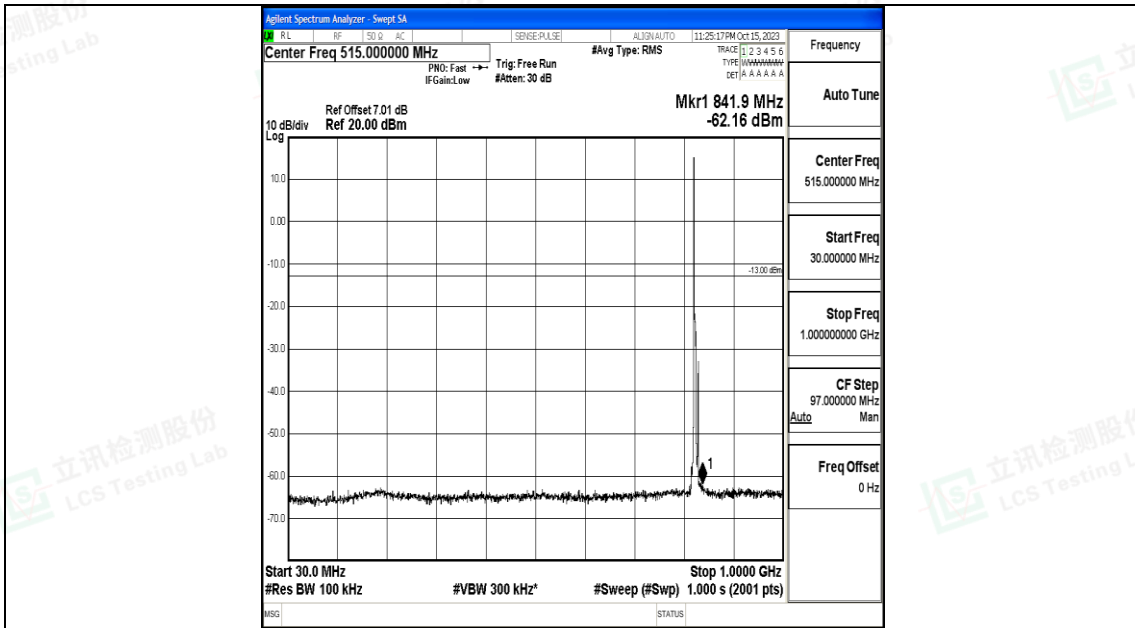

Band5_5MHz_QPSK_20425_1RB#0_0.15~30_0.15~30

Band5_5MHz_QPSK_20425_1RB#0_30~1000_30~1000