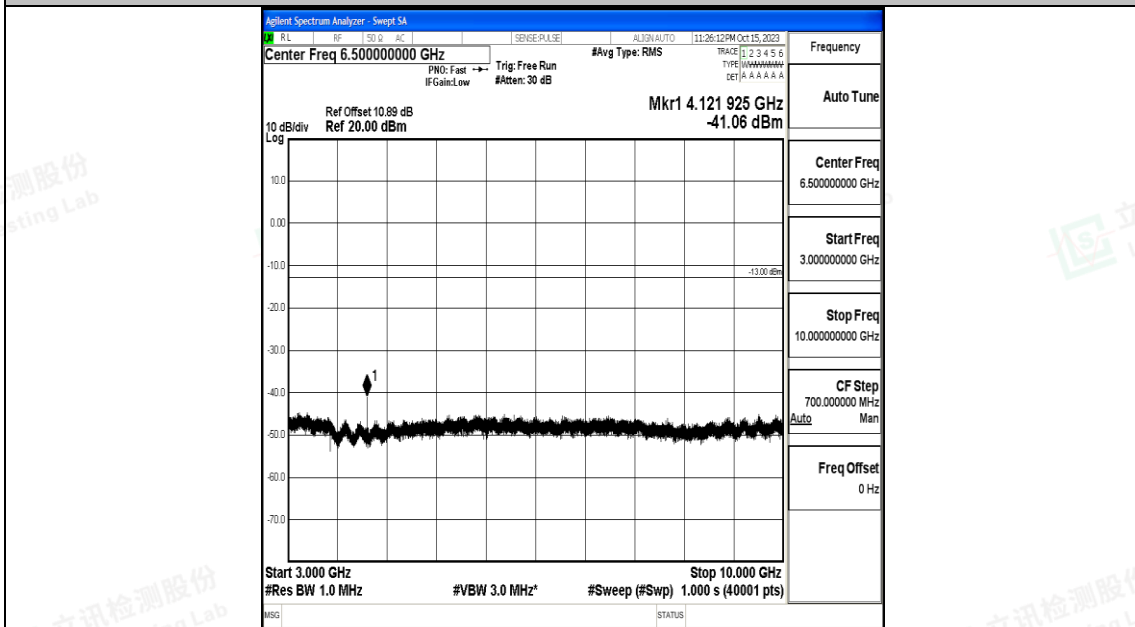

Band5_5MHz_16QAM_20425_1RB#0_1000~3000_1000~3000

Band5_5MHz_16QAM_20425_1RB#0_3000~10000_3000~10000