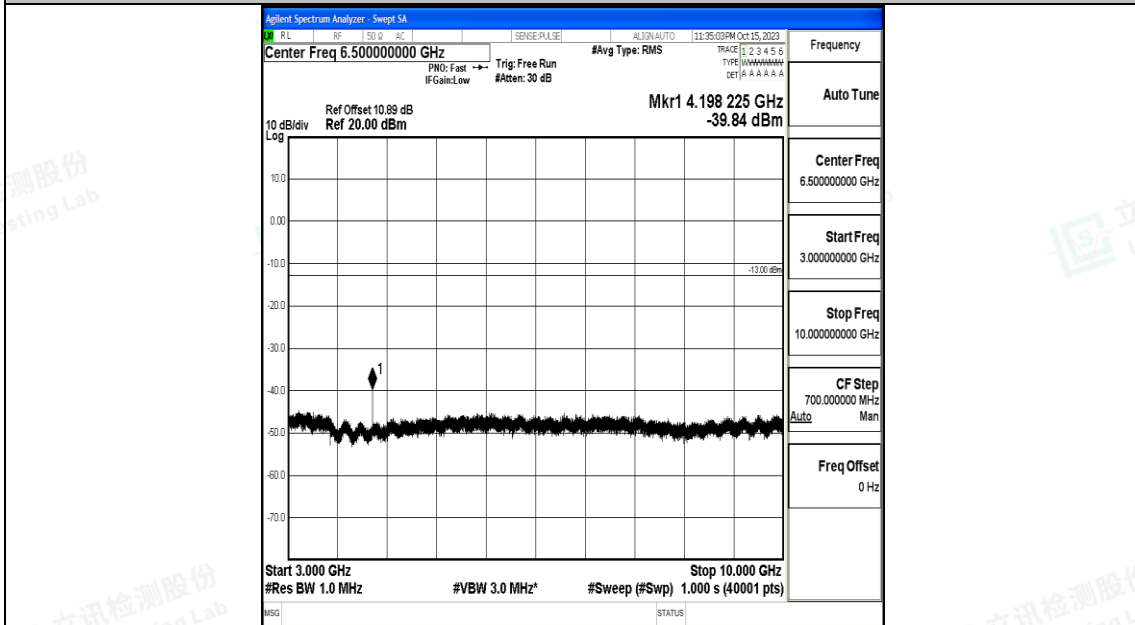

Band5\_10MHz\_16QAM\_20600\_1RB#0\_0.009~0.15\_0.009~0.15

Band5\_10MHz\_16QAM\_20600\_1RB#0\_0.15~30\_0.15~30

Band5\_10MHz\_16QAM\_20600\_1RB#0\_30~1000\_30~1000

Band5\_10MHz\_16QAM\_20600\_1RB#0\_3000~10000\_3000~10000