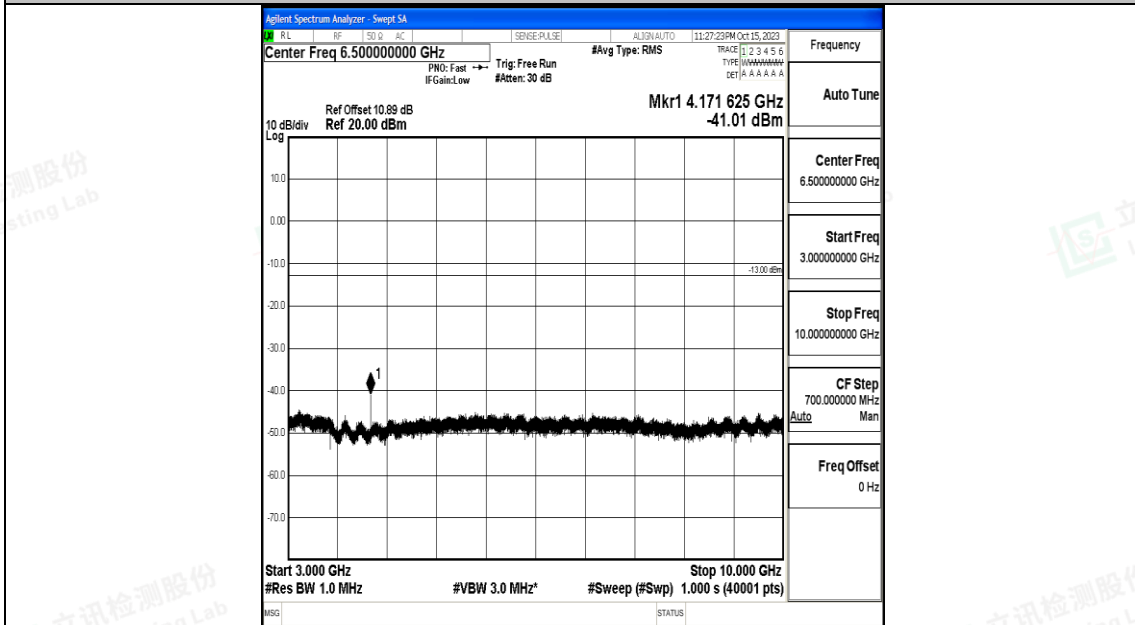

Band5\_5MHz\_16QAM\_20525\_1RB#0\_0.15~30\_0.15~30

Band5\_5MHz\_16QAM\_20525\_1RB#0\_30~1000\_30~1000

Band5\_5MHz\_16QAM\_20525\_1RB#0\_1000~3000\_1000~3000

Band5\_5MHz\_16QAM\_20525\_1RB#0\_3000~10000\_3000~10000