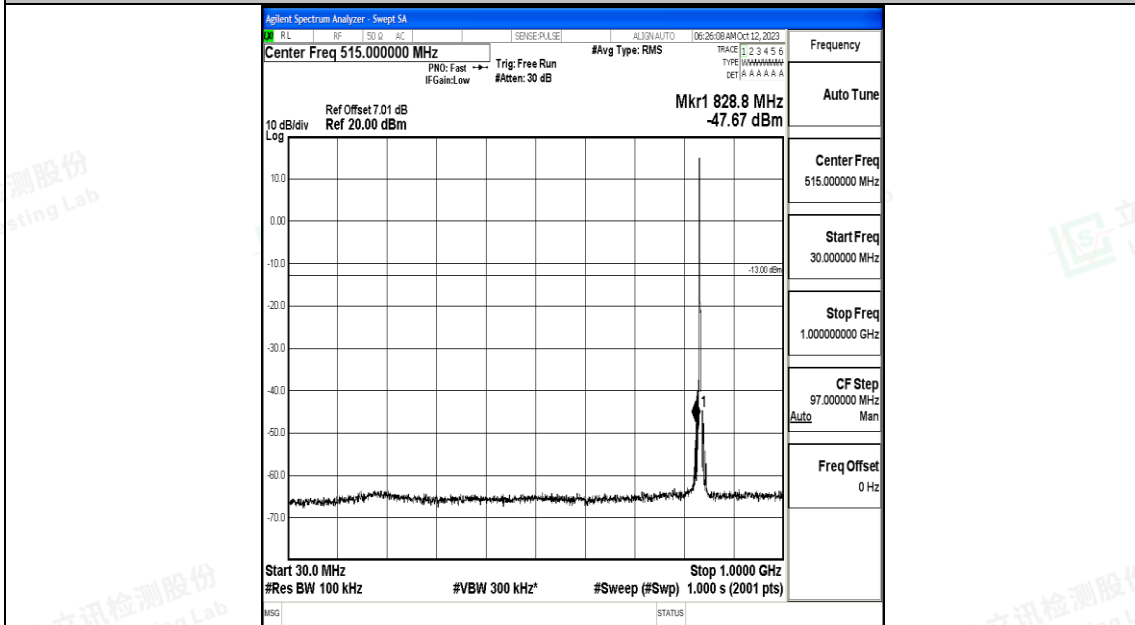

Band5\_3MHz\_QPSK\_20525\_1RB#0\_30~1000\_30~1000

Band5\_3MHz\_QPSK\_20525\_1RB#0\_1000~3000\_1000~3000

Band5\_3MHz\_16QAM\_20525\_1RB#0\_0.15~30\_0.15~30

Band5\_3MHz\_16QAM\_20525\_1RB#0\_30~1000\_30~1000