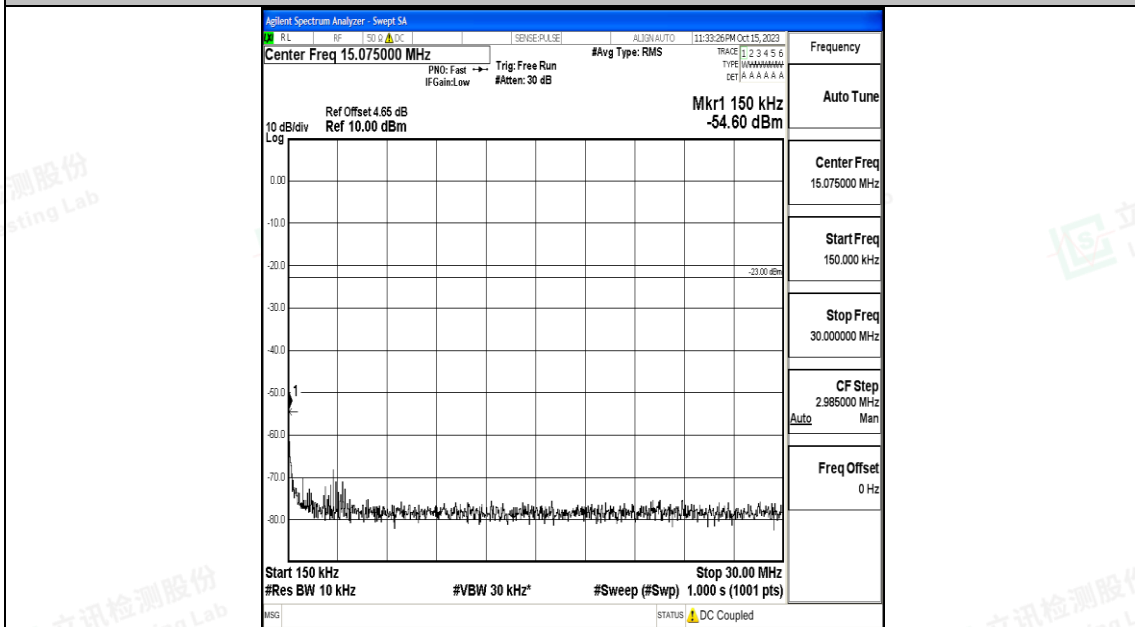

Band5\_10MHz\_QPSK\_20525\_1RB#0\_1000~3000\_1000~3000

Band5\_10MHz\_QPSK\_20525\_1RB#0\_3000~10000\_3000~10000

Band5\_10MHz\_16QAM\_20525\_1RB#0\_0.009~0.15\_0.009~0.15

Band5\_10MHz\_16QAM\_20525\_1RB#0\_0.15~30\_0.15~30