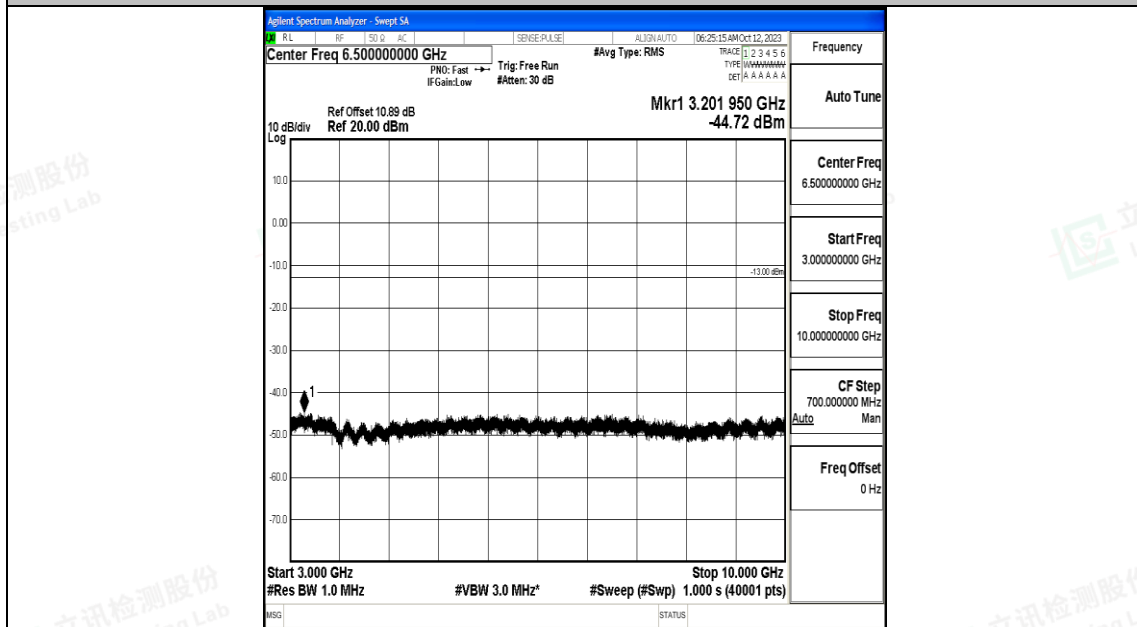

Band5_3MHz_16QAM_20415_1RB#0_1000~3000_1000~3000

Band5_3MHz_16QAM_20415_1RB#0_3000~10000_3000~10000