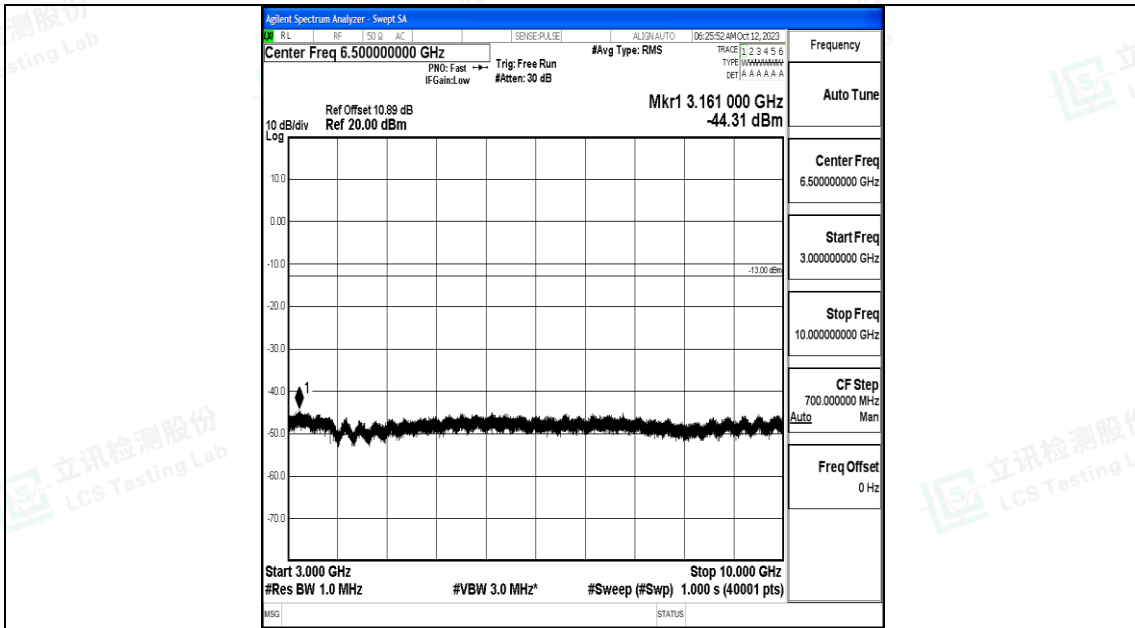

Band5_3MHz_QPSK_20525_1RB#0_1000~3000_1000~3000