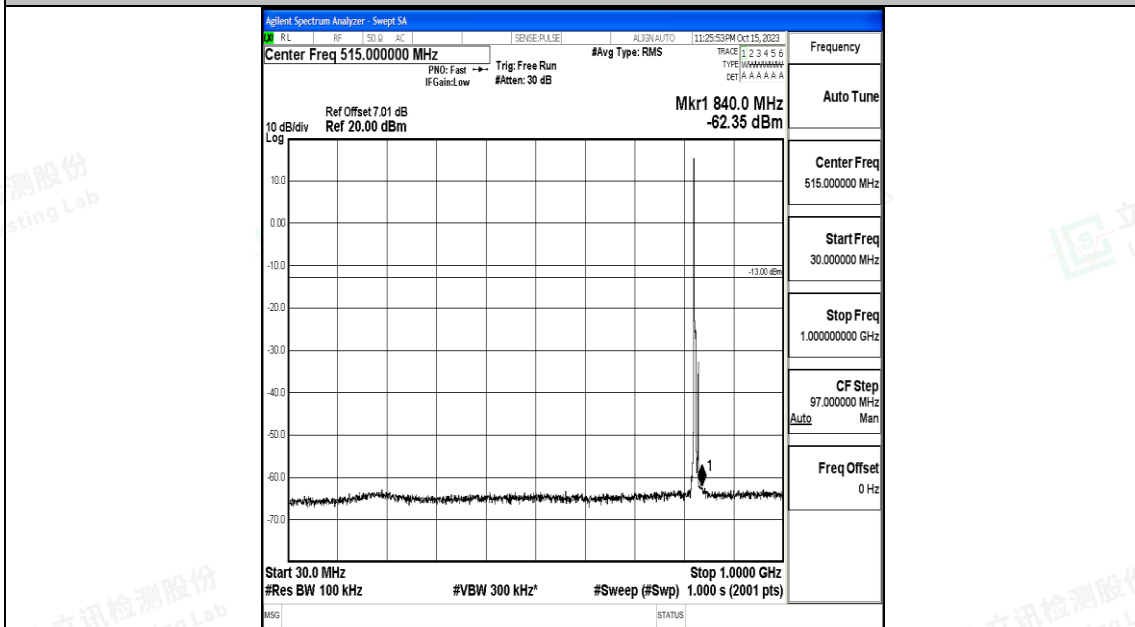

Band5\_5MHz\_QPSK\_20425\_1RB#0\_3000~10000\_3000~10000

Band5\_5MHz\_16QAM\_20425\_1RB#0\_0.009~0.15\_0.009~0.15

Band5\_5MHz\_16QAM\_20425\_1RB#0\_0.15~30\_0.15~30

Band5\_5MHz\_16QAM\_20425\_1RB#0\_30~1000\_30~1000