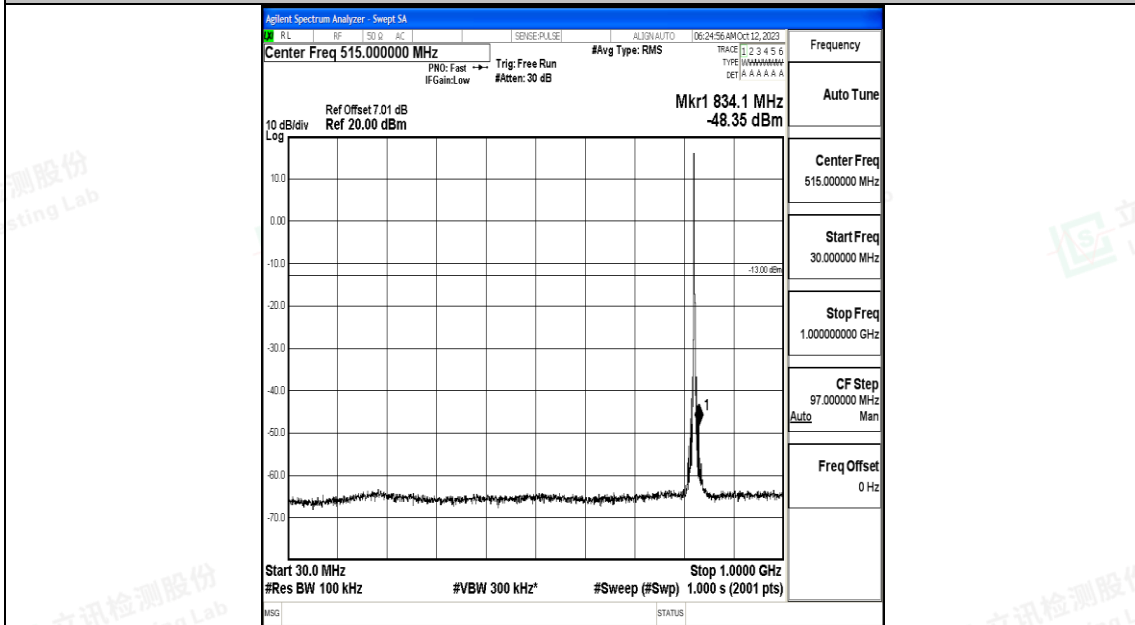

Band5\_3MHz\_QPSK\_20415\_1RB#0\_3000~10000\_3000~10000

Band5\_3MHz\_16QAM\_20415\_1RB#0\_0.009~0.15\_0.009~0.15

Band5\_3MHz\_16QAM\_20415\_1RB#0\_0.15~30\_0.15~30

Band5\_3MHz\_16QAM\_20415\_1RB#0\_30~1000\_30~1000