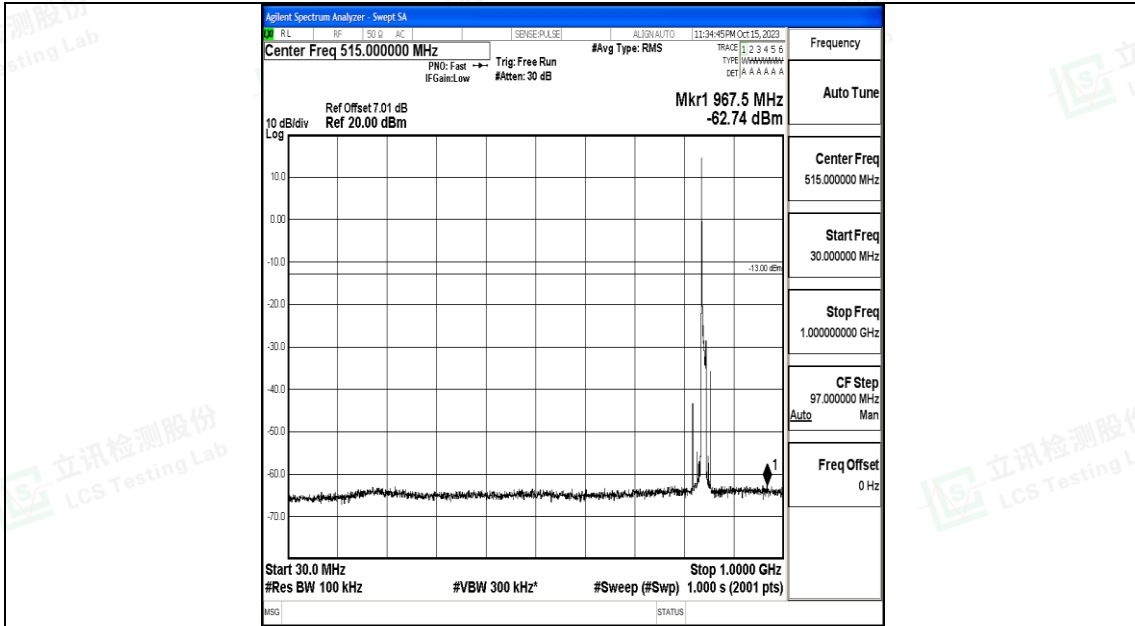

Band5_10MHz_16QAM_20600_1RB#0_0.15~30_0.15~30

Band5_10MHz_16QAM_20600_1RB#0_30~1000_30~1000