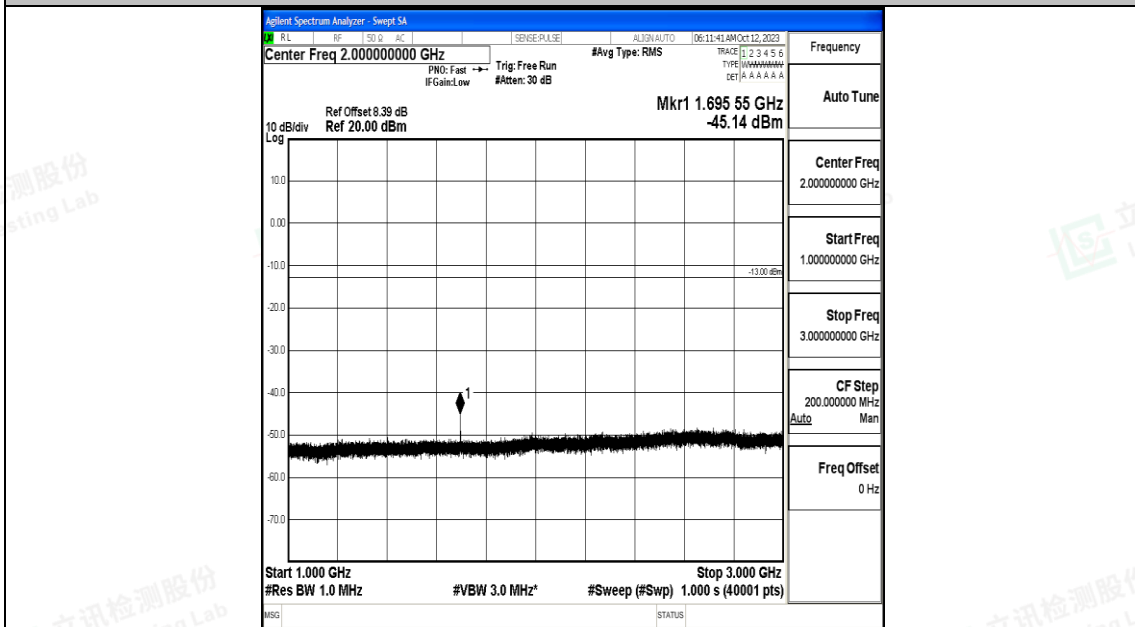

Band5_1.4MHz_QPSK_20643_1RB#0_30~1000_30~1000

Band5_1.4MHz_QPSK_20643_1RB#0_1000~3000_1000~3000