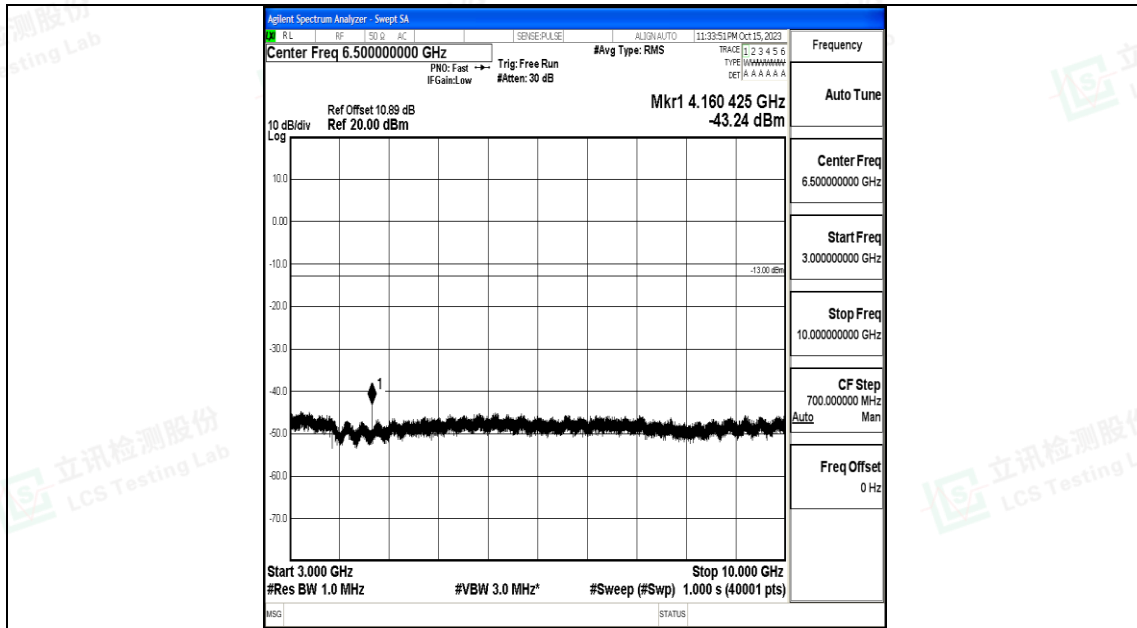

Band5_10MHz_16QAM_20525_1RB#0_1000~3000_1000~3000

Band5_10MHz_16QAM_20525_1RB#0_3000~10000_3000~10000