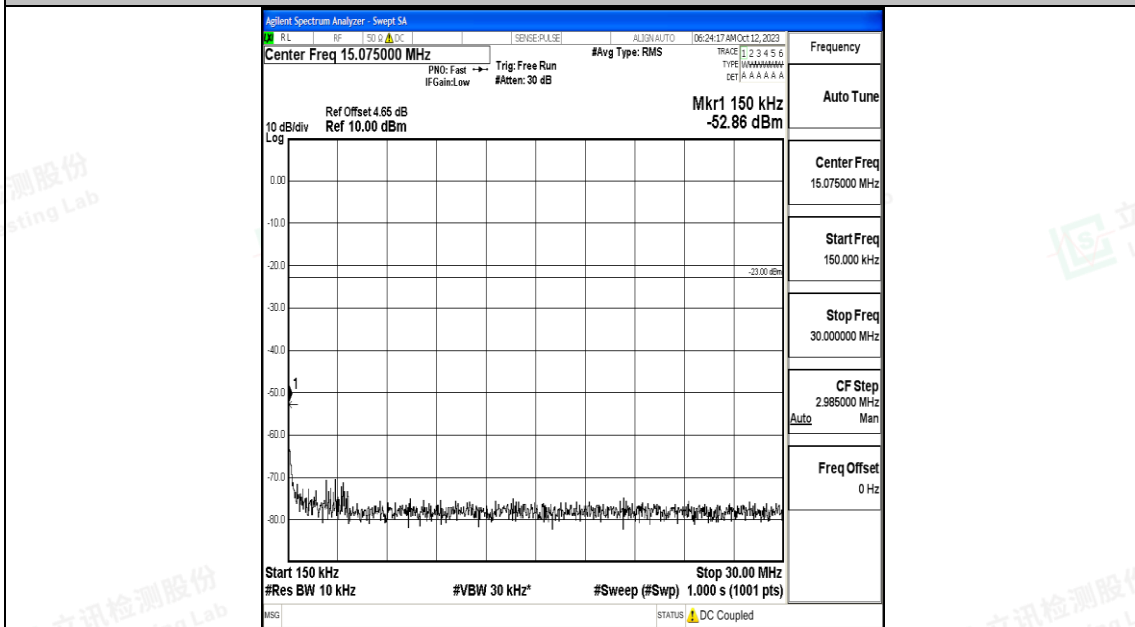

Band5_3MHz_QPSK_20415_1RB#0_0.009~0.15_0.009~0.15

Band5_3MHz_QPSK_20415_1RB#0_0.15~30_0.15~30