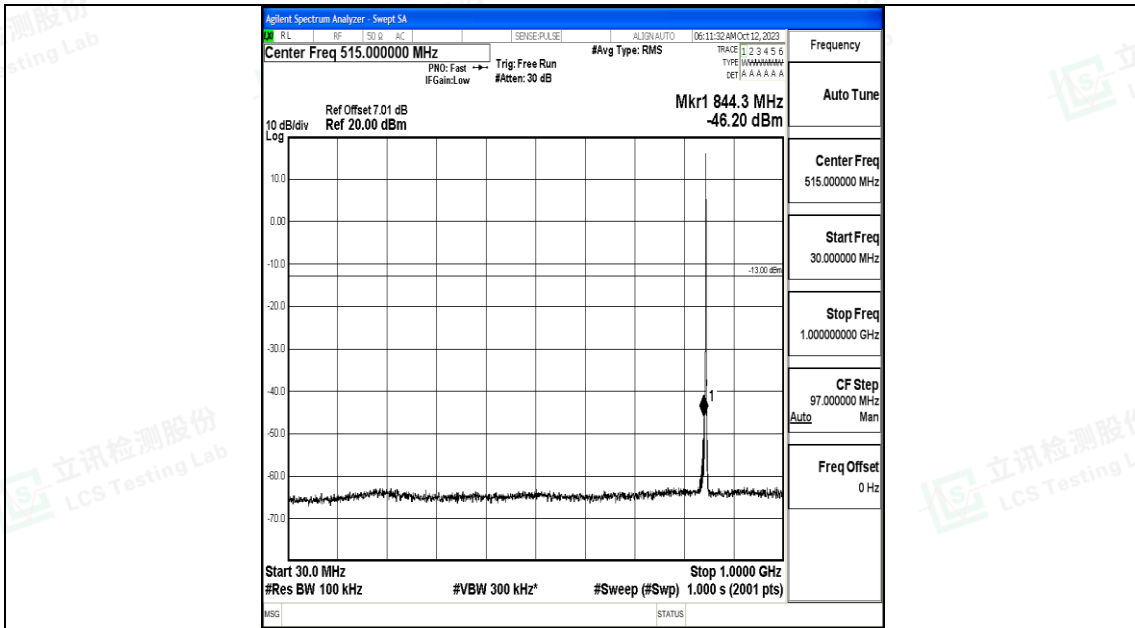

Band5\_1.4MHz\_16QAM\_20525\_1RB#0\_1000~3000\_1000~3000

Band5\_1.4MHz\_16QAM\_20525\_1RB#0\_3000~10000\_3000~10000

Band5\_1.4MHz\_QPSK\_20643\_1RB#0\_0.009~0.15\_0.009~0.15

Band5\_1.4MHz\_QPSK\_20643\_1RB#0\_0.15~30\_0.15~30