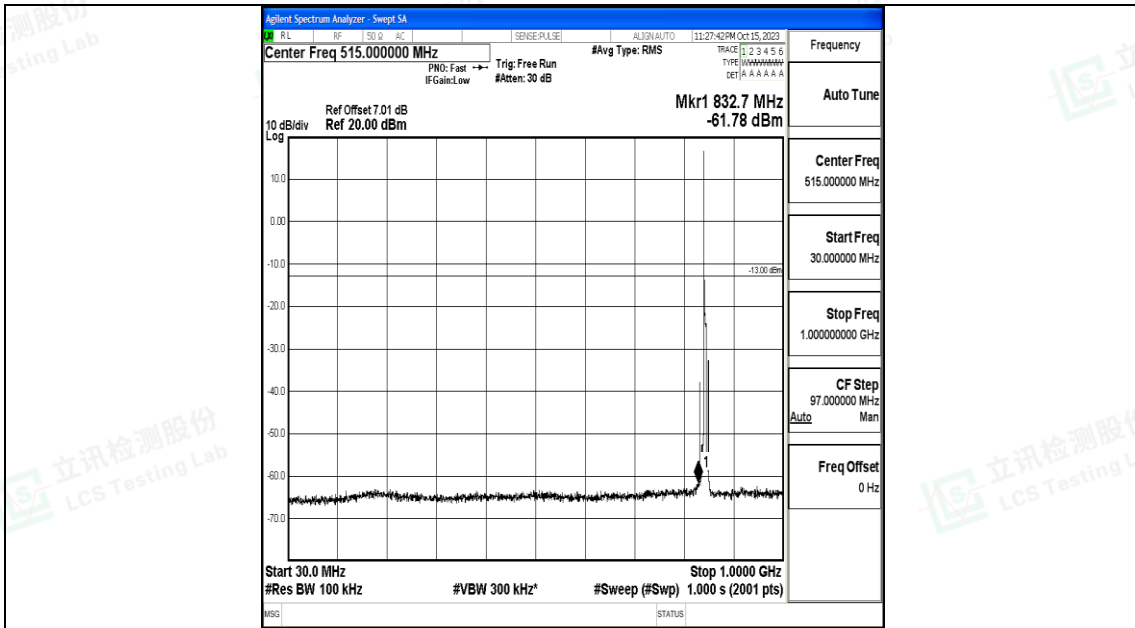

Band5_5MHz_QPSK_20625_1RB#0_0.15~30_0.15~30

Band5_5MHz_QPSK_20625_1RB#0_30~1000_30~1000