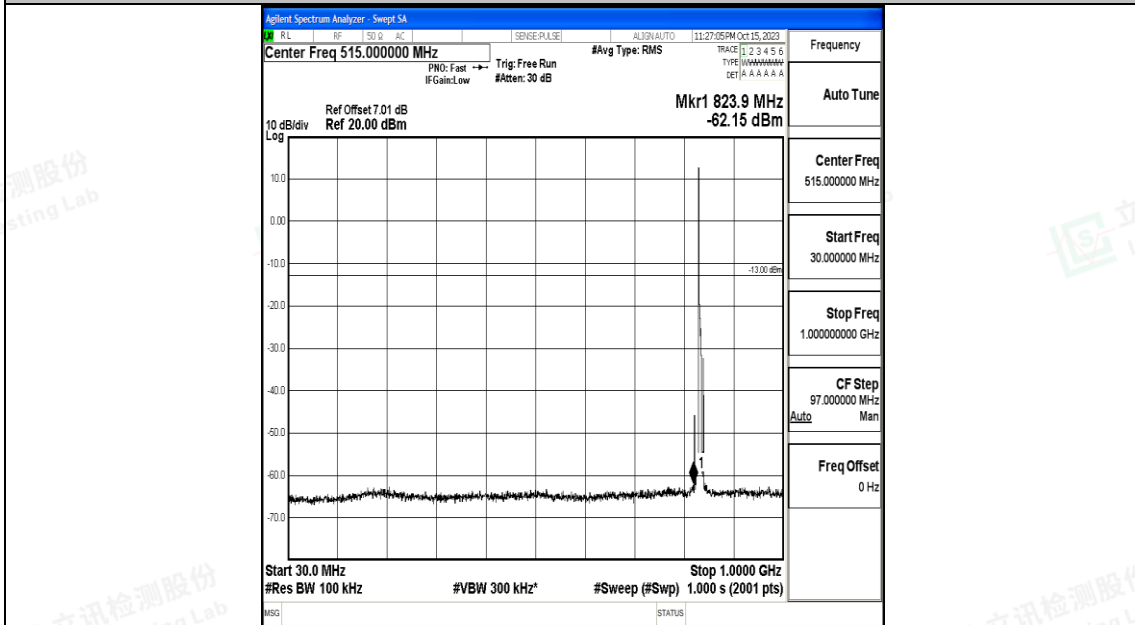

Band5_5MHz_16QAM_20525_1RB#0_0.15~30_0.15~30

Band5_5MHz_16QAM_20525_1RB#0_30~1000_30~1000