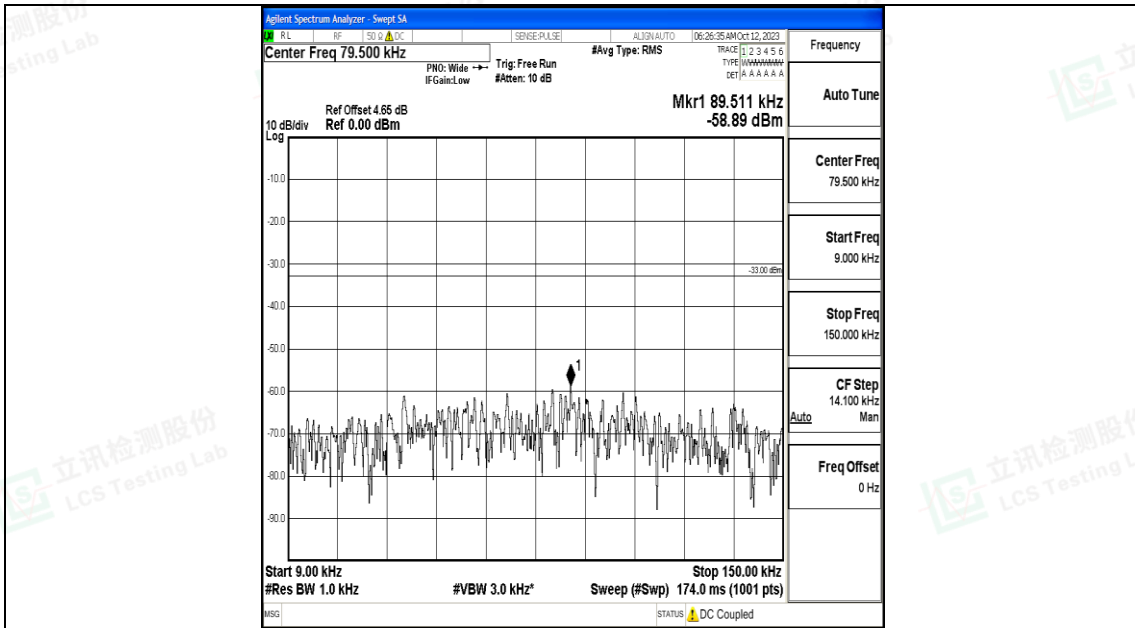

Band5_3MHz_16QAM_20525_1RB#0_3000~10000_3000~10000

Band5_3MHz_QPSK_20635_1RB#0_0.009~0.15_0.009~0.15