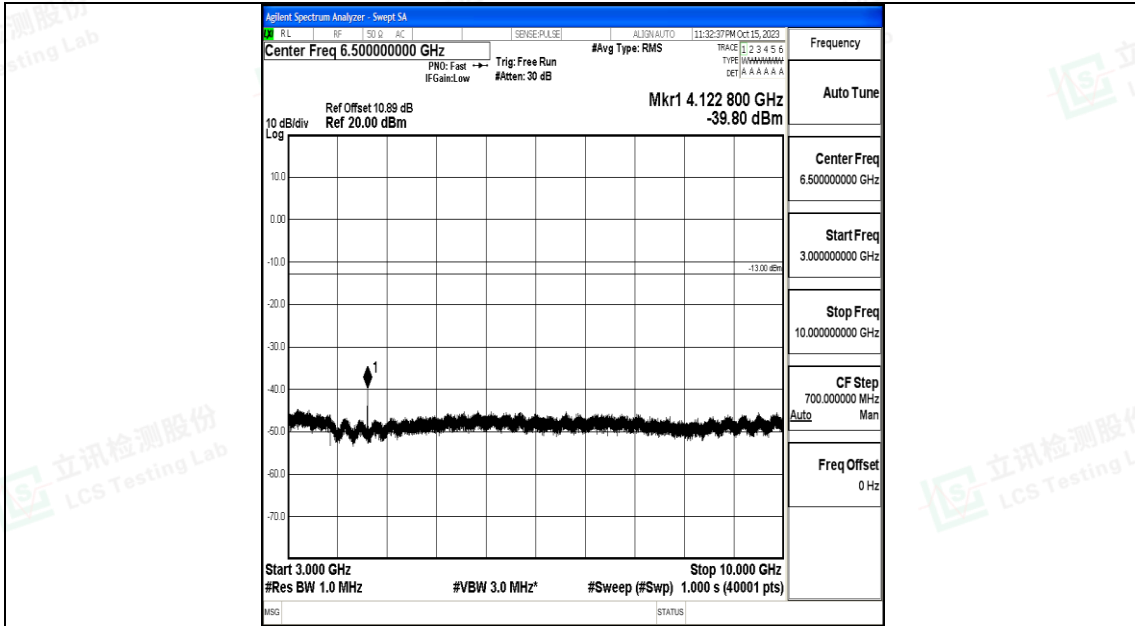

Band5\_10MHz\_QPSK\_20450\_1RB#0\_30~1000\_30~1000

Band5\_10MHz\_QPSK\_20450\_1RB#0\_1000~3000\_1000~3000

Band5\_10MHz\_16QAM\_20450\_1RB#0\_30~1000\_30~1000

Band5\_10MHz\_16QAM\_20450\_1RB#0\_1000~3000\_1000~3000