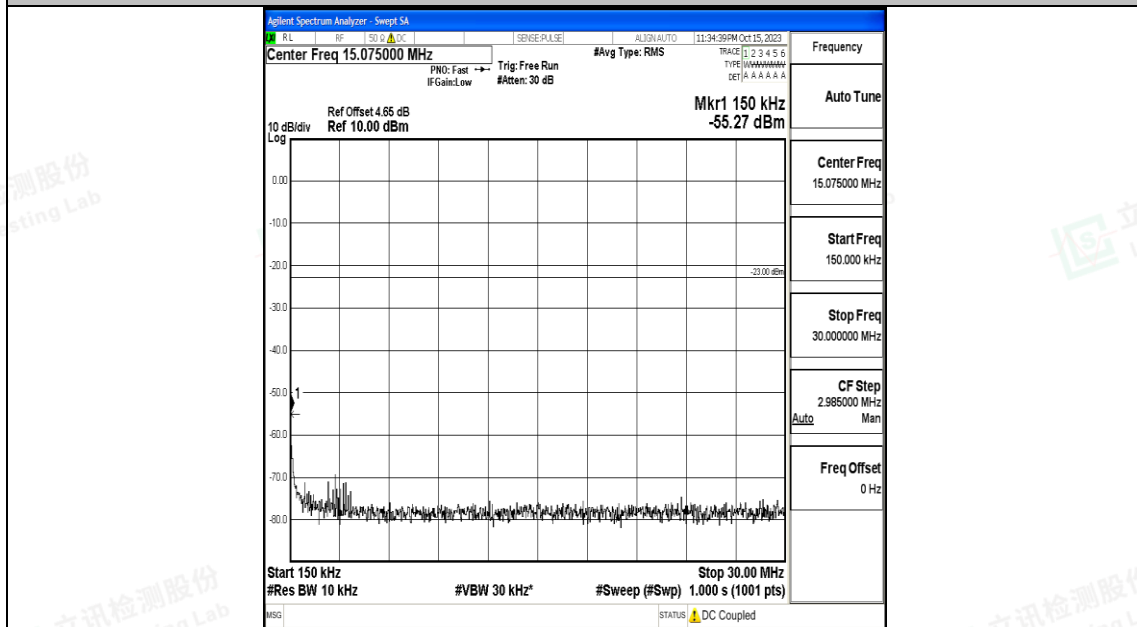

Band5_10MHz_16QAM_20600_1RB#0_0.009~0.15_0.009~0.15

Band5_10MHz_16QAM_20600_1RB#0_0.15~30_0.15~30