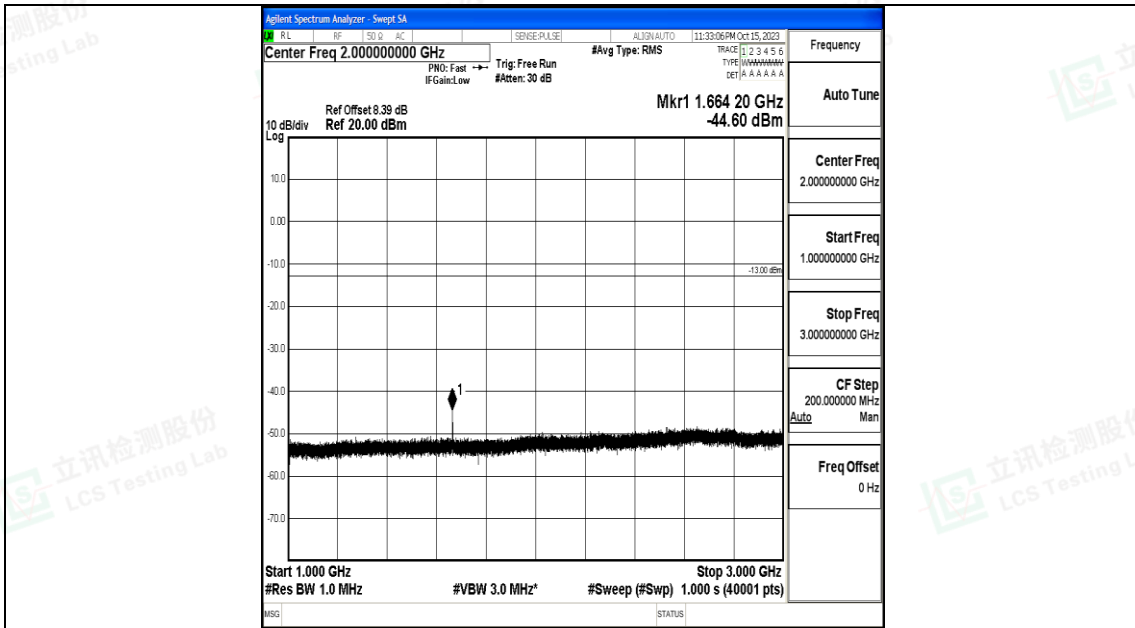

Band5\_10MHz\_16QAM\_20450\_1RB#0\_3000~10000\_3000~10000

Band5\_10MHz\_QPSK\_20525\_1RB#0\_0.009~0.15\_0.009~0.15

Band5\_10MHz\_QPSK\_20525\_1RB#0\_0.15~30\_0.15~30

Band5\_10MHz\_QPSK\_20525\_1RB#0\_30~1000\_30~1000