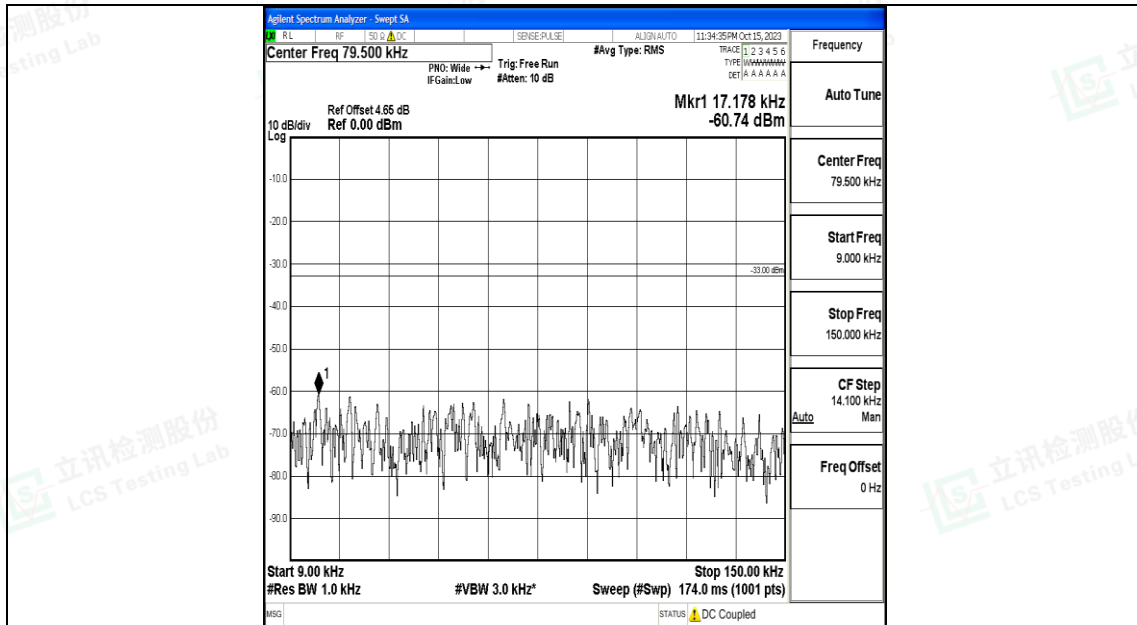

Band5\_10MHz\_QPSK\_20600\_1RB#0\_0.15~30\_0.15~30

Band5\_10MHz\_QPSK\_20600\_1RB#0\_30~1000\_30~1000

Band5\_10MHz\_QPSK\_20600\_1RB#0\_1000~3000\_1000~3000

Band5\_10MHz\_QPSK\_20600\_1RB#0\_3000~10000\_3000~10000