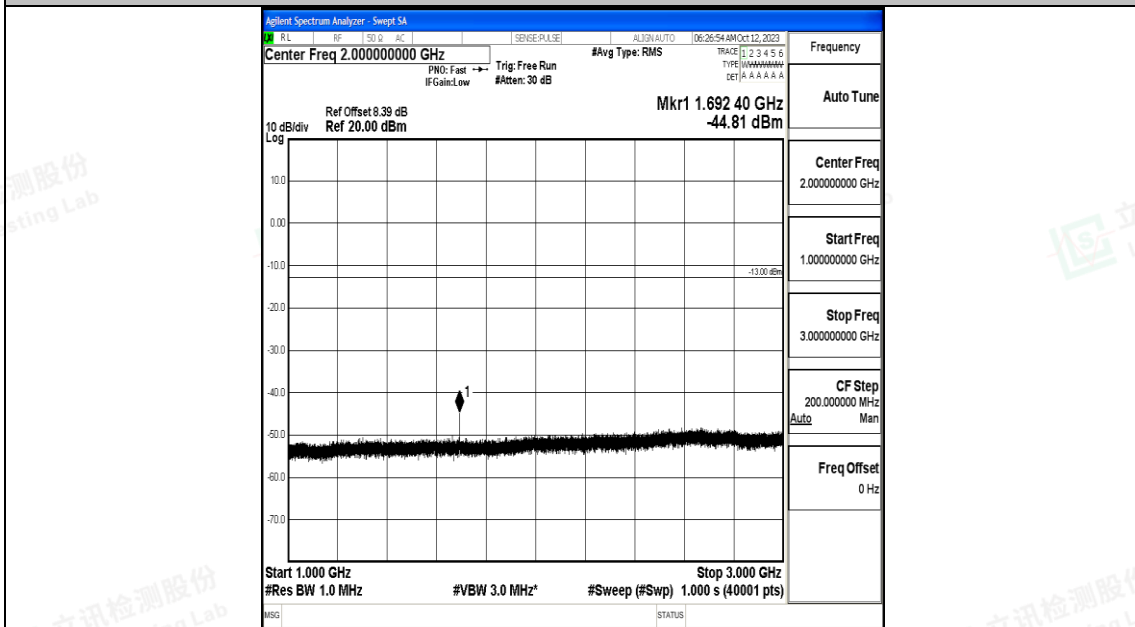

Band5_3MHz_QPSK_20635_1RB#0_30~1000_30~1000

Band5_3MHz_QPSK_20635_1RB#0_1000~3000_1000~3000