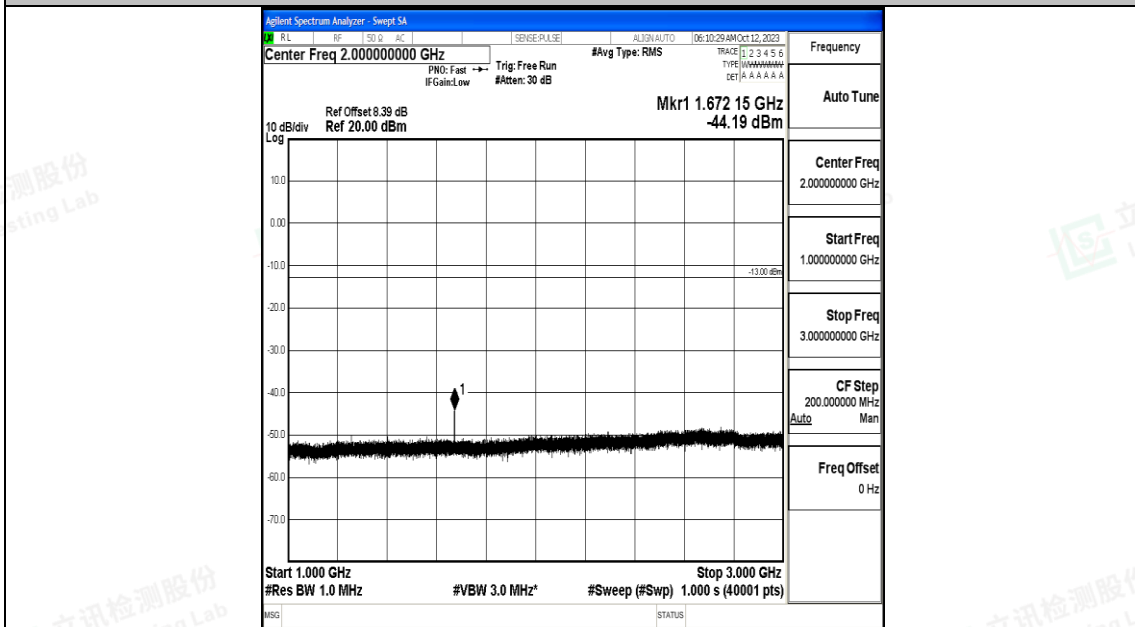

Band5_1.4MHz_16QAM_20407_1RB#0_3000~10000_3000~10000

Band5_1.4MHz_QPSK_20525_1RB#0_0.009~0.15_0.009~0.15

Band5_1.4MHz_QPSK_20525_1RB#0_0.15~30_0.15~30

Band5_1.4MHz_QPSK_20525_1RB#0_30~1000_30~1000

Band5_1.4MHz_QPSK_20525_1RB#0_1000~3000_1000~3000