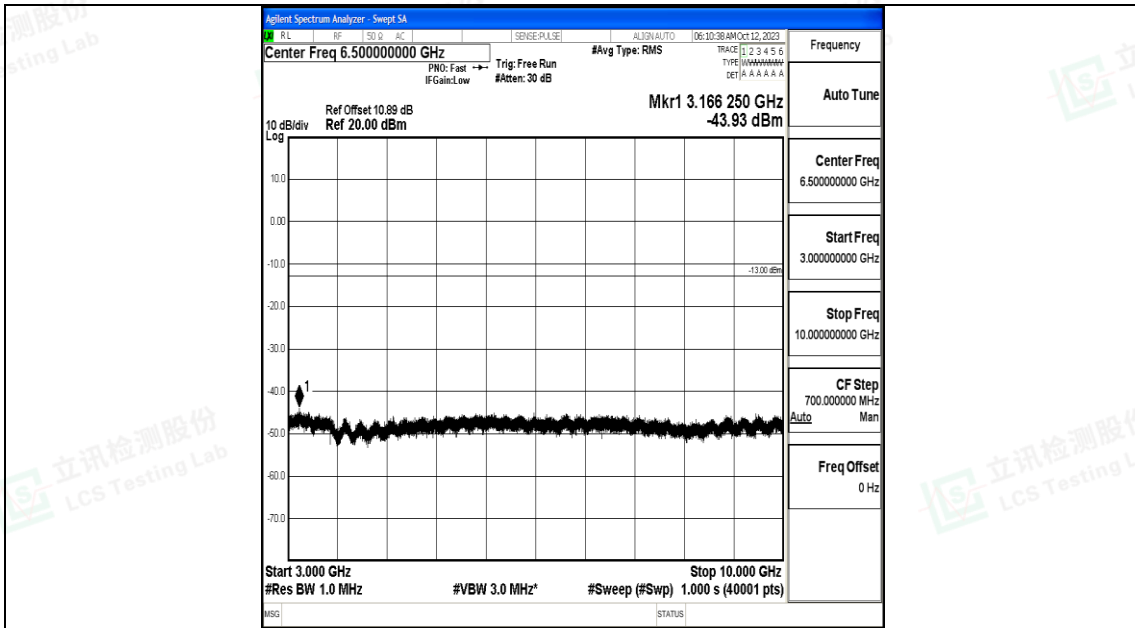

Band5_1.4MHz_16QAM_20407_1RB#0_3000~10000_3000~10000

Band5_1.4MHz_QPSK_20525_1RB#0_0.009~0.15_0.009~0.15

Band5_1.4MHz_QPSK_20525_1RB#0_0.15~30_0.15~30

Band5_1.4MHz_QPSK_20525_1RB#0_30~1000_30~1000

Band5_1.4MHz_QPSK_20525_1RB#0_1000~3000_1000~3000