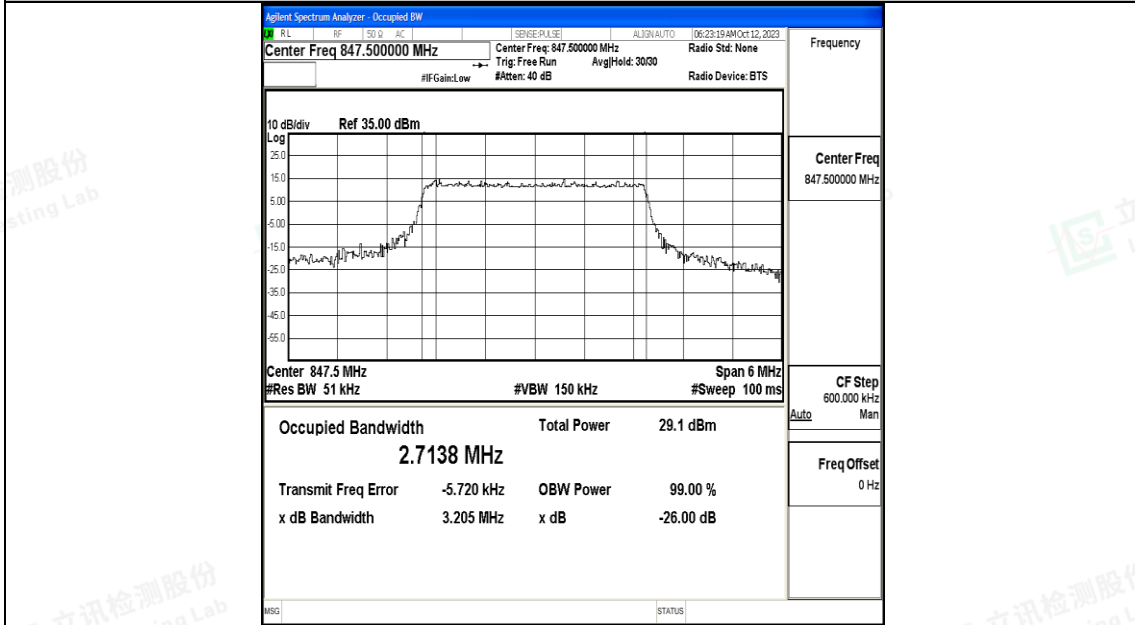

Band5-3MHz-16QAM-20635-15RB#0-PASS