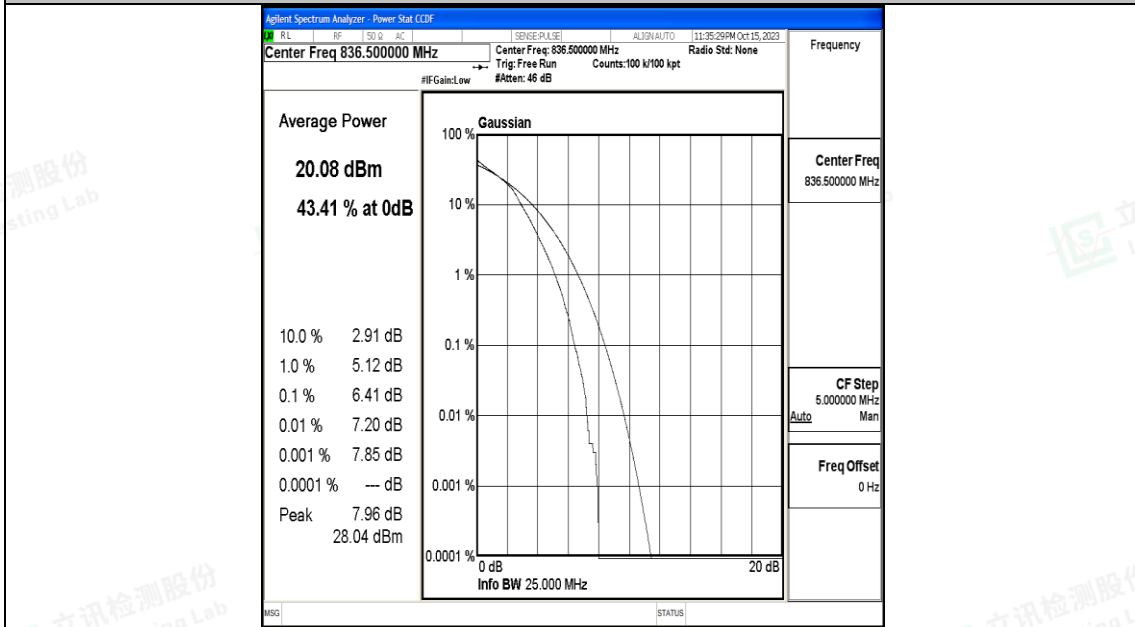

Band5-10MHz-QPSK-20525-50RB#0-PASS

Band5-10MHz-16QAM-20525-50RB#0-PASS

Band5-10MHz-QPSK-20600-50RB#0-PASS

Band5-10MHz-16QAM-20600-50RB#0-PASS

H.3 26dB Bandwidth and Occupied Bandwidth

Test Result

Band	Bandwidth	Modulation	Channel	RB Configuration	Occupied Bandwidth (MHz)	26dB Bandwidth (MHz)	Verdict
Band5	1.4MHz	QPSK	20407	6RB#0	1.0984	1.291	PASS
Band5	1.4MHz	16QAM	20407	6RB#0	1.1053	1.322	PASS
Band5	1.4MHz	QPSK	20525	6RB#0	1.1037	1.302	PASS
Band5	1.4MHz	16QAM	20525	6RB#0	1.1051	1.353	PASS
Band5	1.4MHz	QPSK	20643	6RB#0	1.0978	1.305	PASS
Band5	1.4MHz	16QAM	20643	6RB#0	1.0921	1.311	PASS
Band5	3MHz	QPSK	20415	15RB#0	2.7074	3.168	PASS
Band5	3MHz	16QAM	20415	15RB#0	2.7204	3.122	PASS
Band5	3MHz	QPSK	20525	15RB#0	2.7119	3.185	PASS
Band5	3MHz	16QAM	20525	15RB#0	2.7078	3.188	PASS
Band5	3MHz	QPSK	20635	15RB#0	2.7148	3.044	PASS
Band5	3MHz	16QAM	20635	15RB#0	2.7138	3.205	PASS
Band5	5MHz	QPSK	20425	25RB#0	4.5114	4.974	PASS
Band5	5MHz	16QAM	20425	25RB#0	4.5046	4.950	PASS
Band5	5MHz	QPSK	20525	25RB#0	4.4989	4.995	PASS
Band5	5MHz	16QAM	20525	25RB#0	4.5235	4.985	PASS
Band5	5MHz	QPSK	20625	25RB#0	4.5078	4.973	PASS
Band5	5MHz	16QAM	20625	25RB#0	4.5188	4.983	PASS
Band5	10MHz	QPSK	20450	50RB#0	8.9960	9.918	PASS
Band5	10MHz	16QAM	20450	50RB#0	8.9894	9.922	PASS
Band5	10MHz	QPSK	20525	50RB#0	9.0109	9.942	PASS
Band5	10MHz	16QAM	20525	50RB#0	8.9920	9.968	PASS
Band5	10MHz	QPSK	20600	50RB#0	8.9808	9.888	PASS
Band5	10MHz	16QAM	20600	50RB#0	8.9943	9.883	PASS