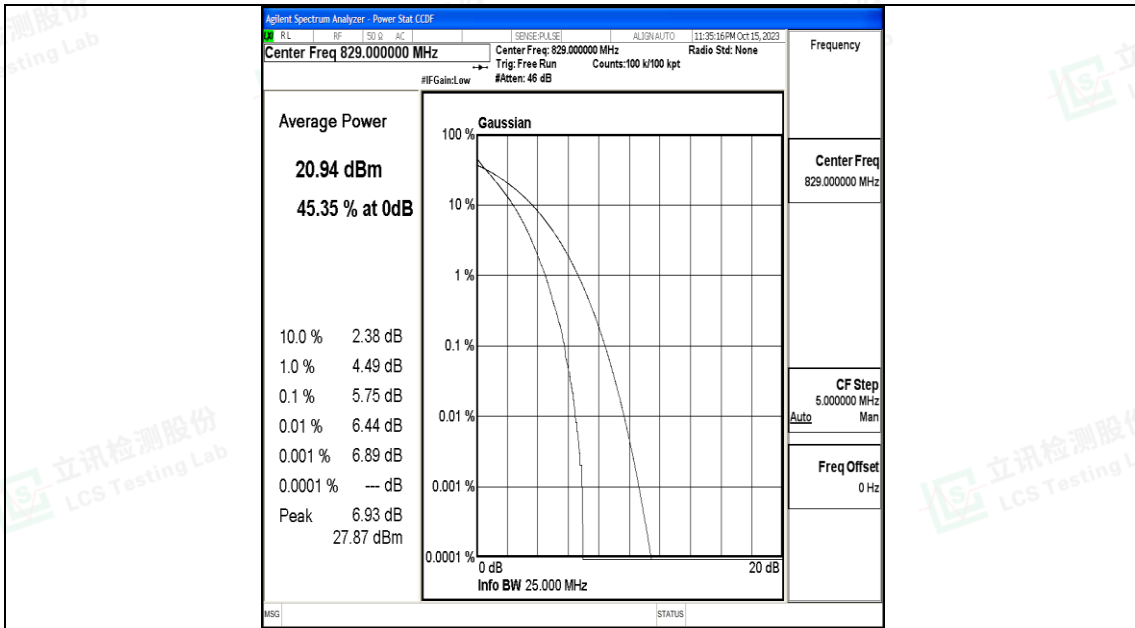

Band5-10MHz-QPSK-20525-50RB#0-PASS

Band5-10MHz-16QAM-20525-50RB#0-PASS

Band5-10MHz-QPSK-20600-50RB#0-PASS

Band5-10MHz-16QAM-20600-50RB#0-PASS

H.3 26dB Bandwidth and Occupied Bandwidth

Test Result

Band	Bandwidth	Modulation	Channel	RB Configuration	Occupied Bandwidth (MHz)	26dB Bandwidth (MHz)	Verdict
Band5	1.4MHz	QPSK	20407	6RB#0	1.0984	1.291	PASS
Band5	1.4MHz	16QAM	20407	6RB#0	1.1053	1.322	PASS
Band5	1.4MHz	QPSK	20525	6RB#0	1.1037	1.302	PASS
Band5	1.4MHz	16QAM	20525	6RB#0	1.1051	1.353	PASS
Band5	1.4MHz	QPSK	20643	6RB#0	1.0978	1.305	PASS
Band5	1.4MHz	16QAM	20643	6RB#0	1.0921	1.311	PASS
Band5	3MHz	QPSK	20415	15RB#0	2.7074	3.168	PASS
Band5	3MHz	16QAM	20415	15RB#0	2.7204	3.122	PASS
Band5	3MHz	QPSK	20525	15RB#0	2.7119	3.185	PASS
Band5	3MHz	16QAM	20525	15RB#0	2.7078	3.188	PASS
Band5	3MHz	QPSK	20635	15RB#0	2.7148	3.044	PASS
Band5	3MHz	16QAM	20635	15RB#0	2.7138	3.205	PASS
Band5	5MHz	QPSK	20425	25RB#0	4.5114	4.974	PASS
Band5	5MHz	16QAM	20425	25RB#0	4.5046	4.950	PASS
Band5	5MHz	QPSK	20525	25RB#0	4.4989	4.995	PASS
Band5	5MHz	16QAM	20525	25RB#0	4.5235	4.985	PASS
Band5	5MHz	QPSK	20625	25RB#0	4.5078	4.973	PASS
Band5	5MHz	16QAM	20625	25RB#0	4.5188	4.983	PASS
Band5	10MHz	QPSK	20450	50RB#0	8.9960	9.918	PASS
Band5	10MHz	16QAM	20450	50RB#0	8.9894	9.922	PASS
Band5	10MHz	QPSK	20525	50RB#0	9.0109	9.942	PASS
Band5	10MHz	16QAM	20525	50RB#0	8.9920	9.968	PASS
Band5	10MHz	QPSK	20600	50RB#0	8.9808	9.888	PASS
Band5	10MHz	16QAM	20600	50RB#0	8.9943	9.883	PASS