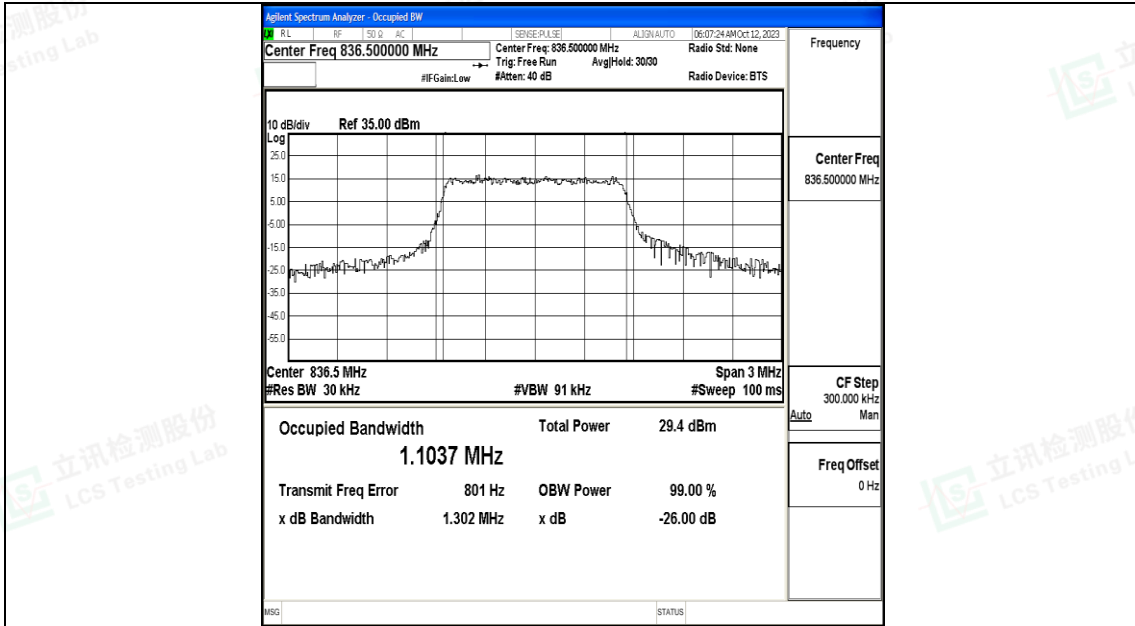

Test Graphs

Band5-1.4MHz-QPSK-20407-6RB#0-PASS

Band5-1.4MHz-16QAM-20407-6RB#0-PASS

Band5-1.4MHz-QPSK-20525-6RB#0-PASS

Band5-1.4MHz-16QAM-20525-6RB#0-PASS

Band5-1.4MHz-QPSK-20643-6RB#0-PASS

Band5-1.4MHz-16QAM-20643-6RB#0-PASS