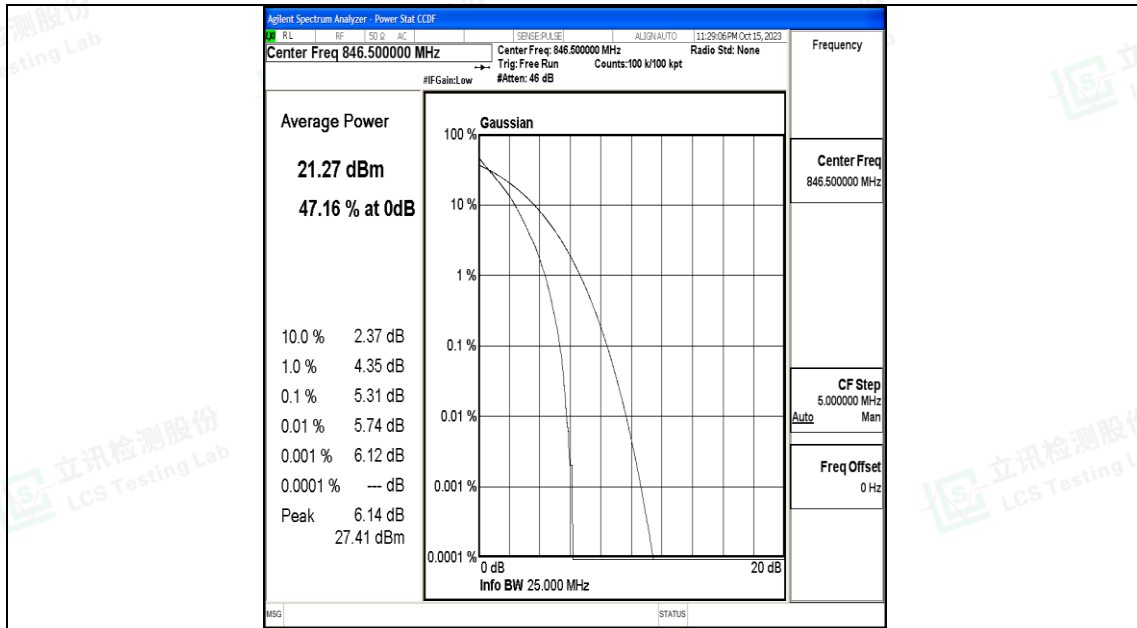

Band5-5MHz-QPSK-20625-25RB#0-PASS