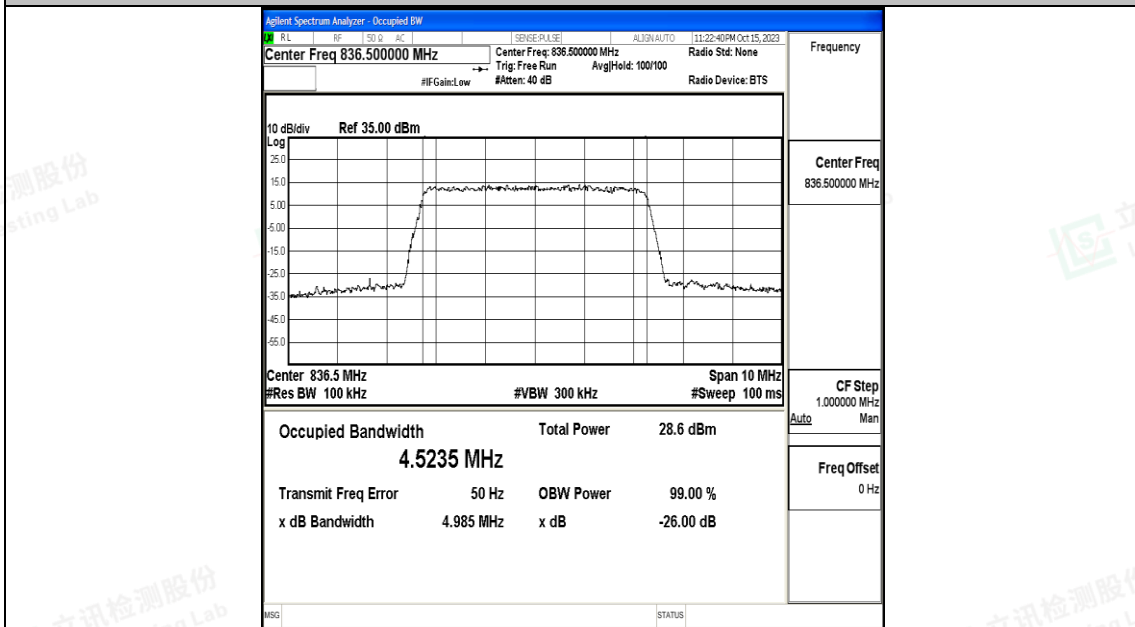

Band5-5MHz-16QAM-20525-25RB#0-PASS