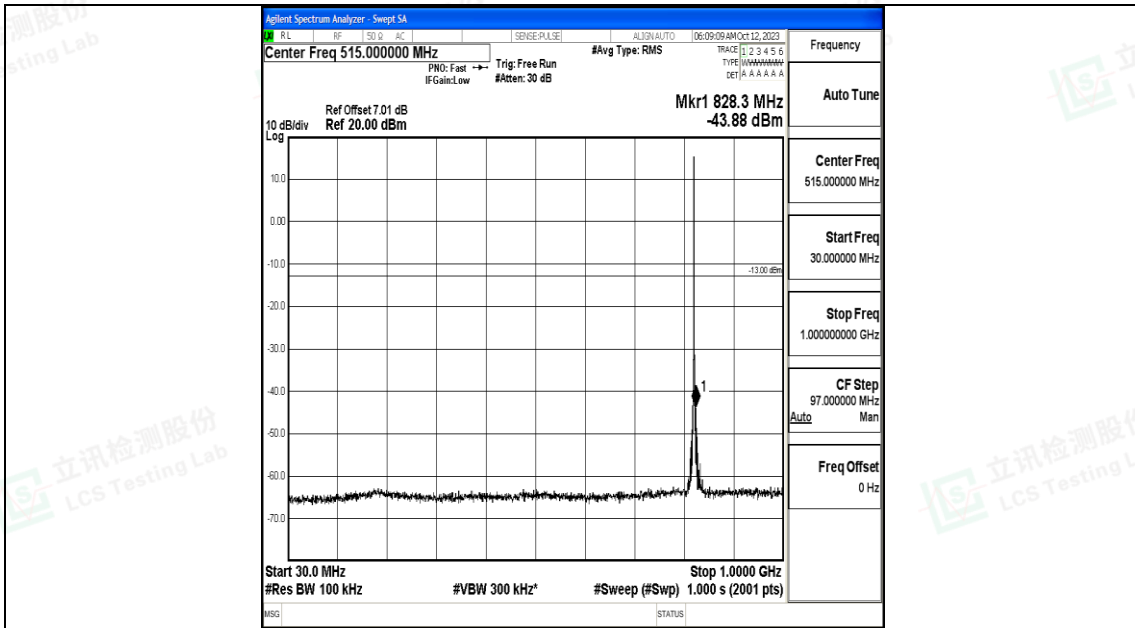

Test Graphs

Band5_1.4MHz_QPSK_20407_1RB#0_0.009~0.15_0.009~0.15

Band5_1.4MHz_QPSK_20407_1RB#0_0.15~30_0.15~30

Band5_1.4MHz_QPSK_20407_1RB#0_30~1000_30~1000

Band5_1.4MHz_QPSK_20407_1RB#0_1000~3000_1000~3000