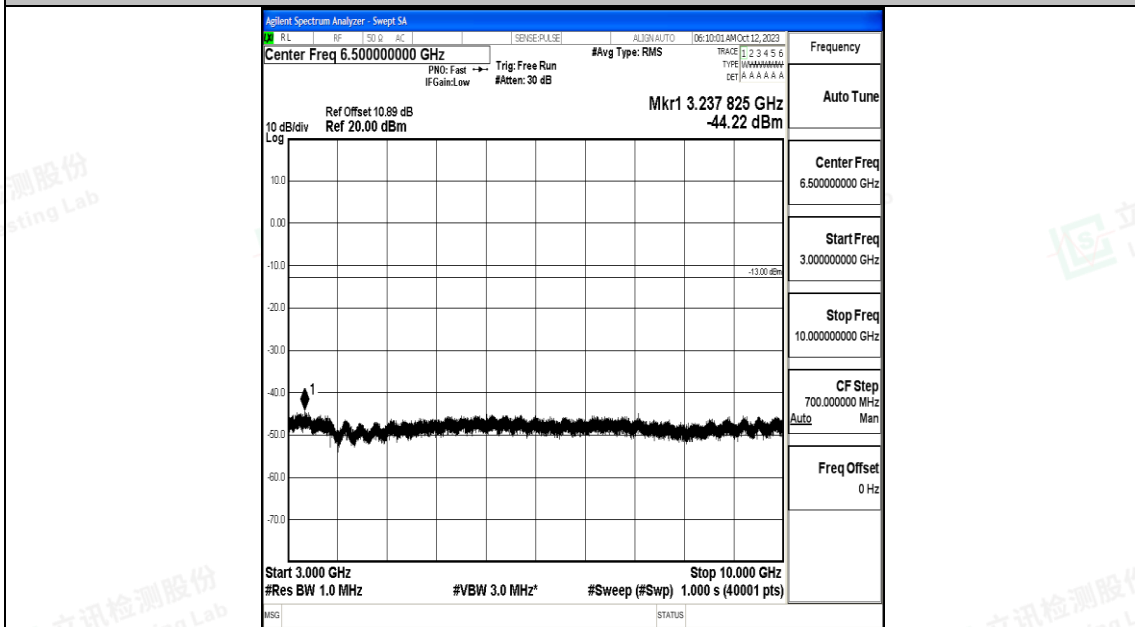

Band5_1.4MHz_QPSK_20407_1RB#0_3000~10000_3000~10000

Band5_1.4MHz_16QAM_20407_1RB#0_0.009~0.15_0.009~0.15

Band5_1.4MHz_16QAM_20407_1RB#0_0.15~30_0.15~30

Band5_1.4MHz_16QAM_20407_1RB#0_30~1000_30~1000

Band5_1.4MHz_16QAM_20407_1RB#0_1000~3000_1000~3000