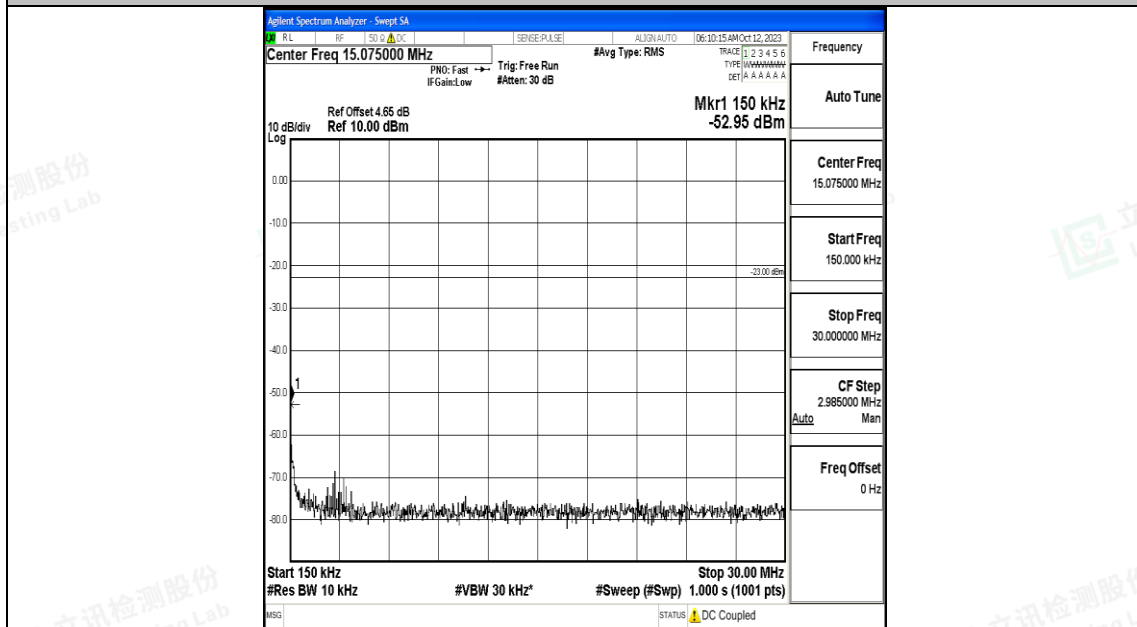

Band5_1.4MHz_QPSK_20525_1RB#0_0.15~30_0.15~30