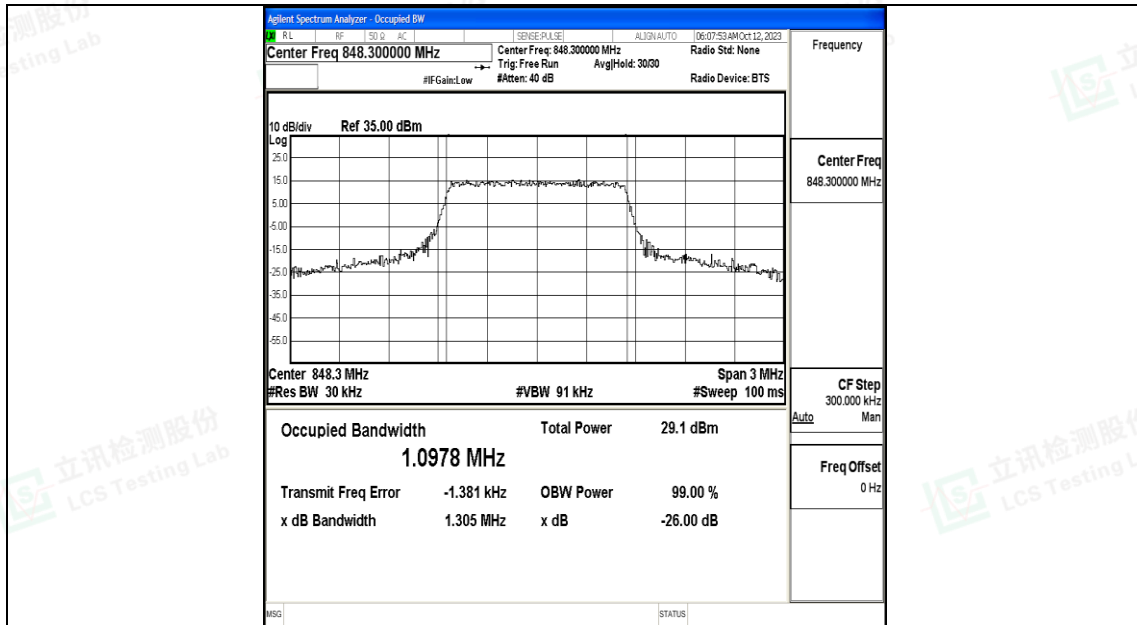

Test Graphs

Band5-1.4MHz-QPSK-20407-6RB#0-PASS

Band5-1.4MHz-16QAM-20407-6RB#0-PASS

Band5-1.4MHz-QPSK-20525-6RB#0-PASS

Band5-1.4MHz-16QAM-20525-6RB#0-PASS

Band5-1.4MHz-QPSK-20643-6RB#0-PASS

Band5-1.4MHz-16QAM-20643-6RB#0-PASS