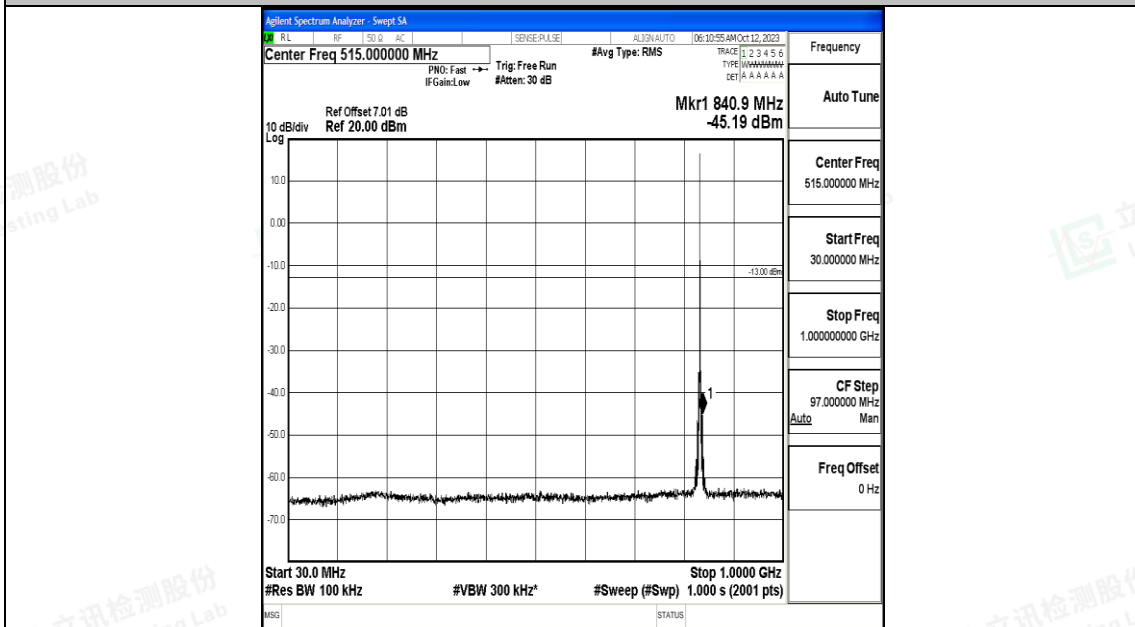

Band5_1.4MHz_QPSK_20525_1RB#0_3000~10000_3000~10000

Band5_1.4MHz_16QAM_20525_1RB#0_0.009~0.15_0.009~0.15

Band5_1.4MHz_16QAM_20525_1RB#0_0.15~30_0.15~30

Band5_1.4MHz_16QAM_20525_1RB#0_30~1000_30~1000