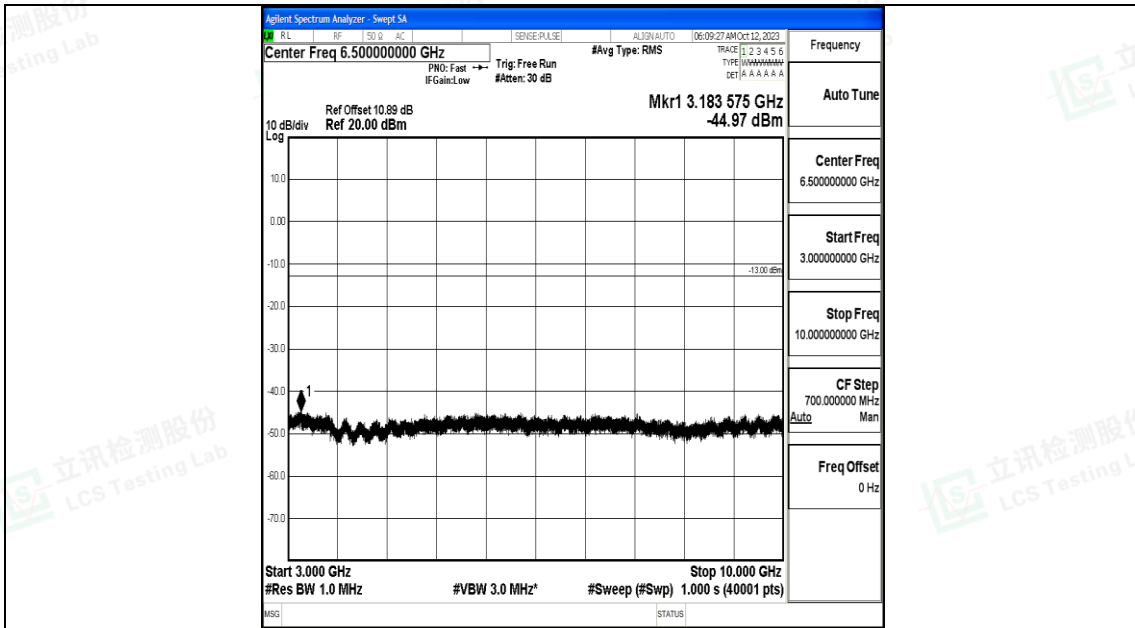

Test Graphs

Band5_1.4MHz_QPSK_20407_1RB#0_0.009~0.15_0.009~0.15

Band5_1.4MHz_QPSK_20407_1RB#0_0.15~30_0.15~30

Band5_1.4MHz_QPSK_20407_1RB#0_30~1000_30~1000

Band5_1.4MHz_QPSK_20407_1RB#0_1000~3000_1000~3000