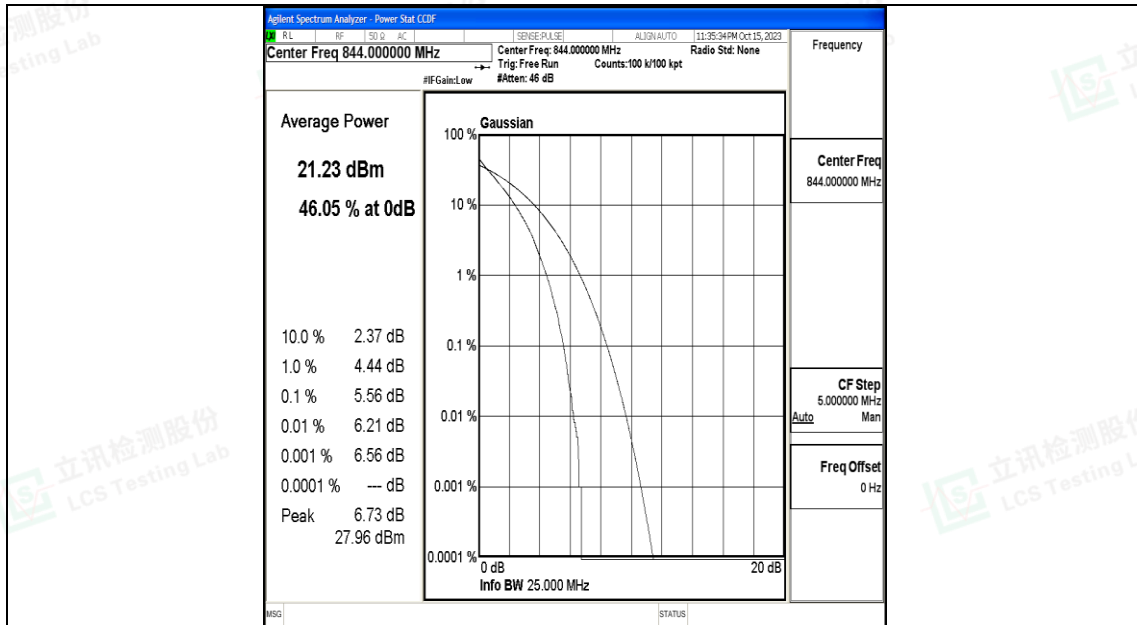

Band5-10MHz-QPSK-20525-50RB#0-PASS

Band5-10MHz-16QAM-20525-50RB#0-PASS

Band5-10MHz-QPSK-20600-50RB#0-PASS

Band5-10MHz-16QAM-20600-50RB#0-PASS

H.3 26dB Bandwidth and Occupied Bandwidth

Test Result

Band	Bandwidth	Modulation	Channel	RB Configuration	Occupied Bandwidth (MHz)	26dB Bandwidth (MHz)	Verdict
Band5	1.4MHz	QPSK	20407	6RB#0	1.0984	1.291	PASS
Band5	1.4MHz	16QAM	20407	6RB#0	1.1053	1.322	PASS
Band5	1.4MHz	QPSK	20525	6RB#0	1.1037	1.302	PASS
Band5	1.4MHz	16QAM	20525	6RB#0	1.1051	1.353	PASS
Band5	1.4MHz	QPSK	20643	6RB#0	1.0978	1.305	PASS
Band5	1.4MHz	16QAM	20643	6RB#0	1.0921	1.311	PASS
Band5	3MHz	QPSK	20415	15RB#0	2.7074	3.168	PASS
Band5	3MHz	16QAM	20415	15RB#0	2.7204	3.122	PASS
Band5	3MHz	QPSK	20525	15RB#0	2.7119	3.185	PASS
Band5	3MHz	16QAM	20525	15RB#0	2.7078	3.188	PASS
Band5	3MHz	QPSK	20635	15RB#0	2.7148	3.044	PASS
Band5	3MHz	16QAM	20635	15RB#0	2.7138	3.205	PASS
Band5	5MHz	QPSK	20425	25RB#0	4.5114	4.974	PASS
Band5	5MHz	16QAM	20425	25RB#0	4.5046	4.950	PASS
Band5	5MHz	QPSK	20525	25RB#0	4.4989	4.995	PASS
Band5	5MHz	16QAM	20525	25RB#0	4.5235	4.985	PASS
Band5	5MHz	QPSK	20625	25RB#0	4.5078	4.973	PASS
Band5	5MHz	16QAM	20625	25RB#0	4.5188	4.983	PASS
Band5	10MHz	QPSK	20450	50RB#0	8.9960	9.918	PASS
Band5	10MHz	16QAM	20450	50RB#0	8.9894	9.922	PASS
Band5	10MHz	QPSK	20525	50RB#0	9.0109	9.942	PASS
Band5	10MHz	16QAM	20525	50RB#0	8.9920	9.968	PASS
Band5	10MHz	QPSK	20600	50RB#0	8.9808	9.888	PASS
Band5	10MHz	16QAM	20600	50RB#0	8.9943	9.883	PASS