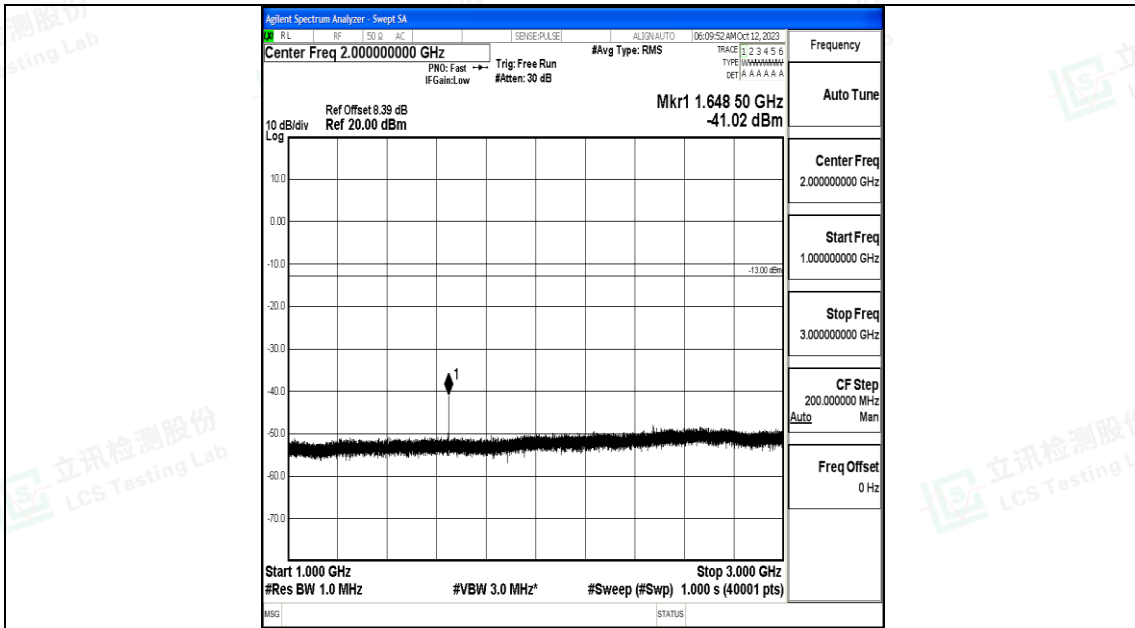

Band5_1.4MHz_16QAM_20407_1RB#0_1000~3000_1000~3000