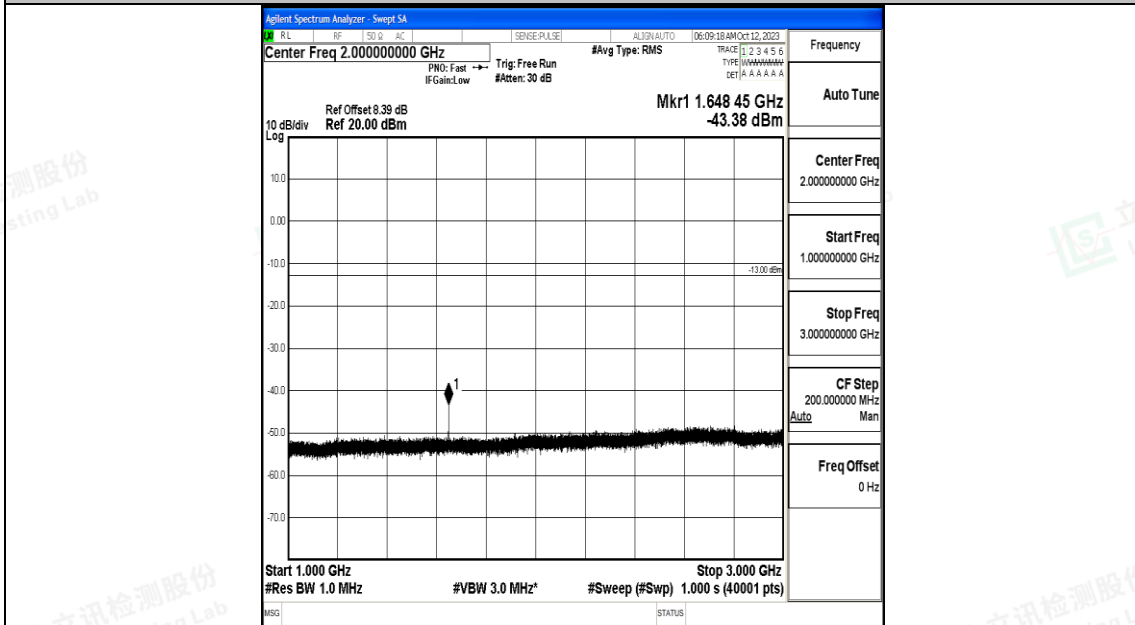

Test Graphs

Band5_1.4MHz_QPSK_20407_1RB#0_0.009~0.15_0.009~0.15

Band5_1.4MHz_QPSK_20407_1RB#0_0.15~30_0.15~30

Band5_1.4MHz_QPSK_20407_1RB#0_30~1000_30~1000

Band5_1.4MHz_QPSK_20407_1RB#0_1000~3000_1000~3000