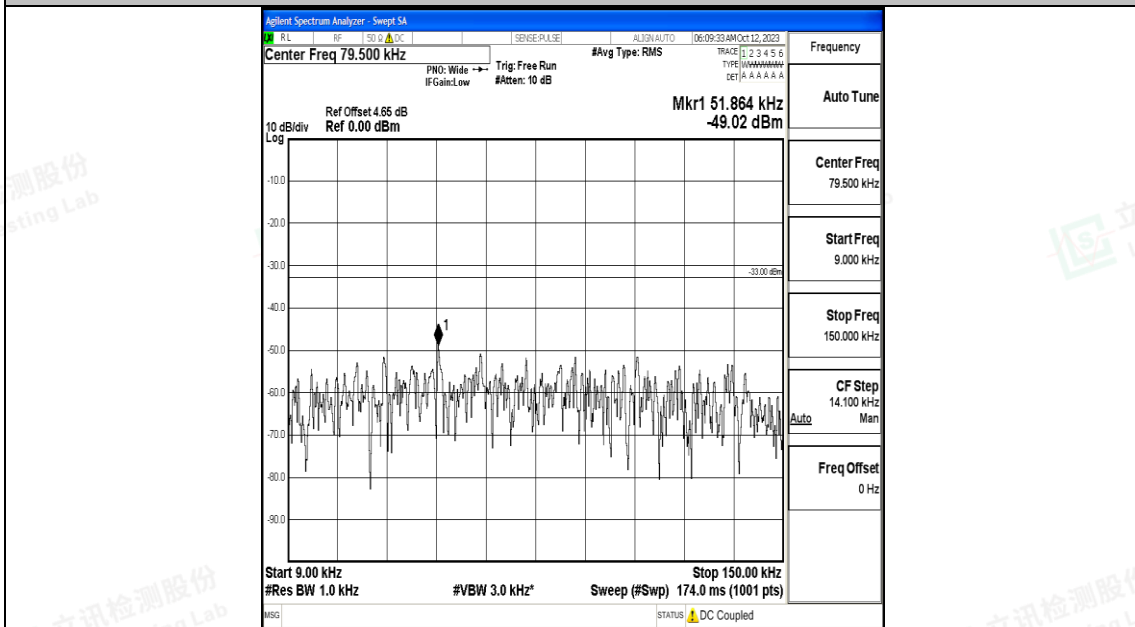

Band5_1.4MHz_16QAM_20407_1RB#0_0.009~0.15_0.009~0.15