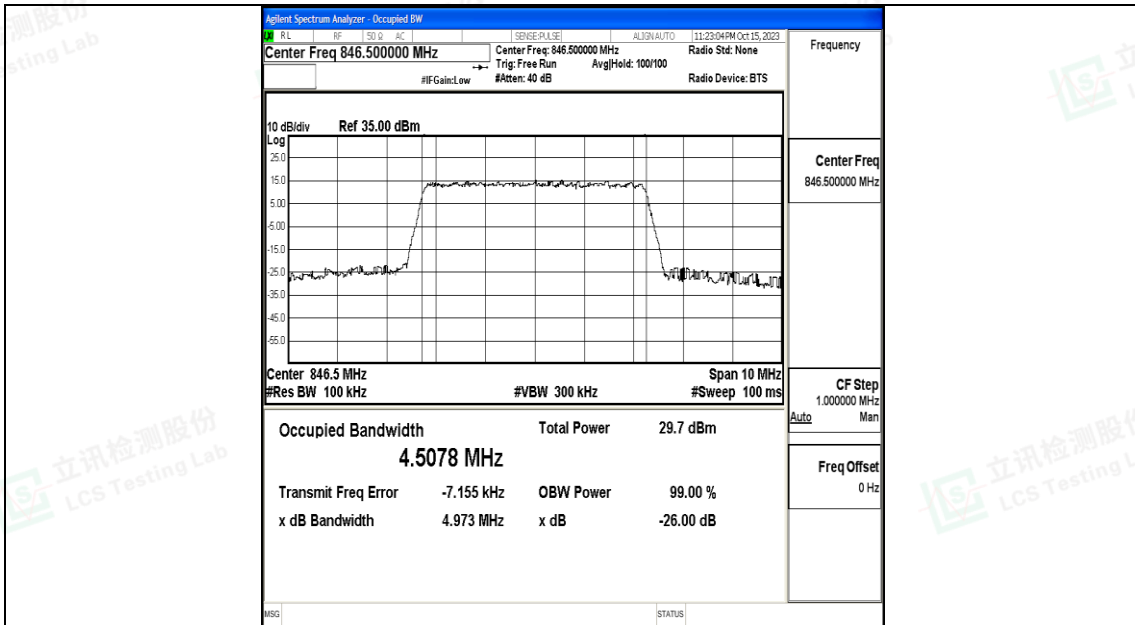

Band5-5MHz-QPSK-20625-25RB#0-PASS