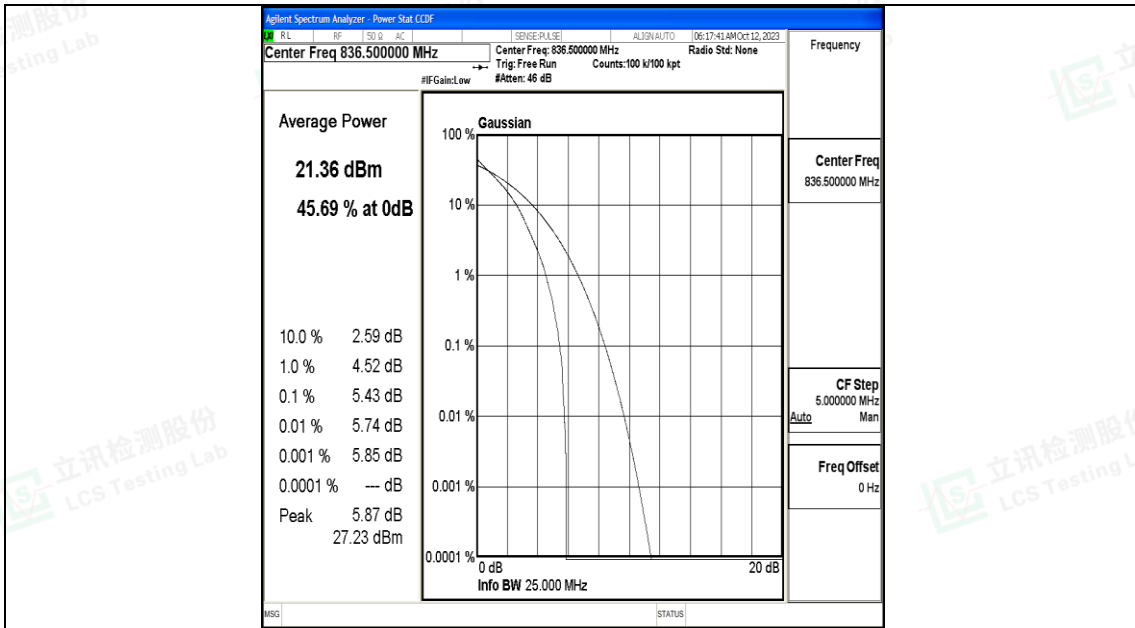

Band5-1.4MHz-QPSK-20525-6RB#0-PASS