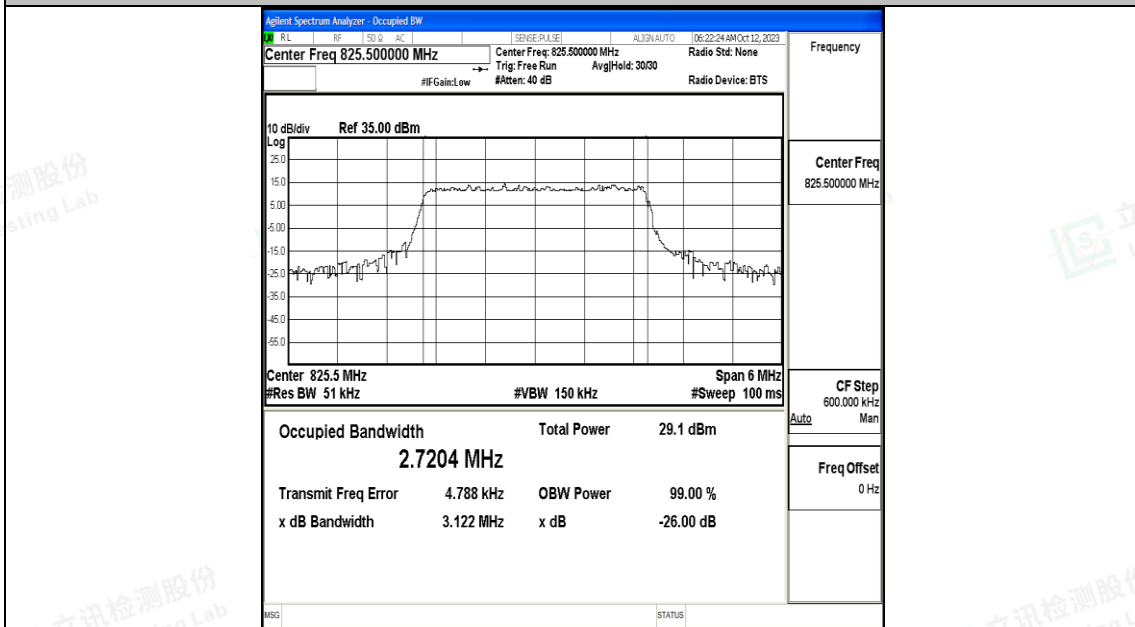

Band5-3MHz-16QAM-20415-15RB#0-PASS