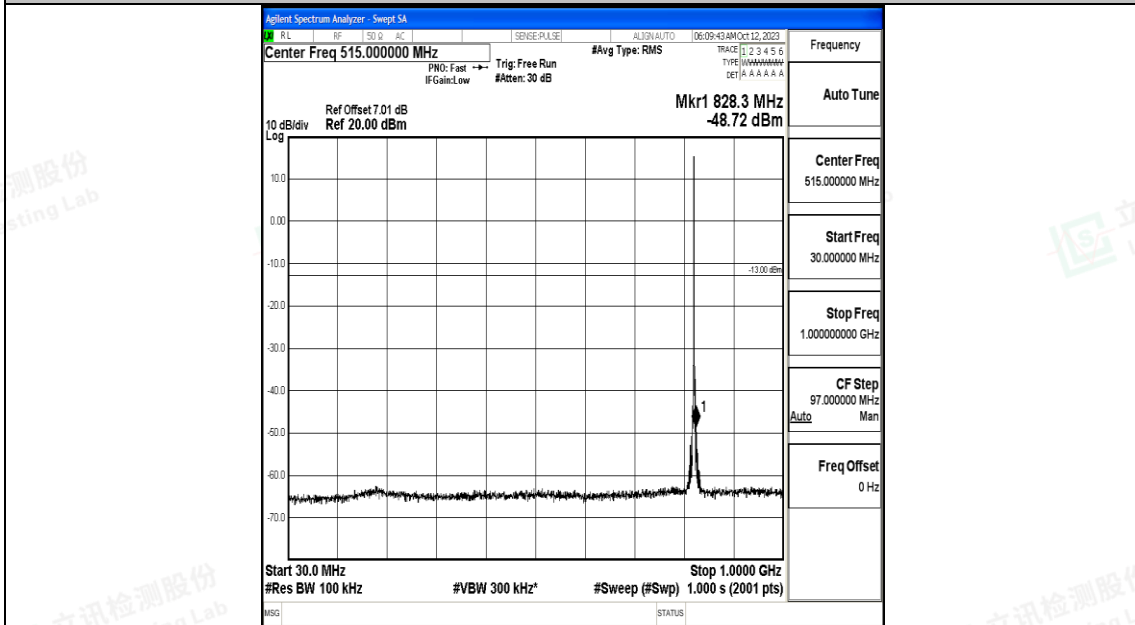

Band5_1.4MHz_16QAM_20407_1RB#0_30~1000_30~1000