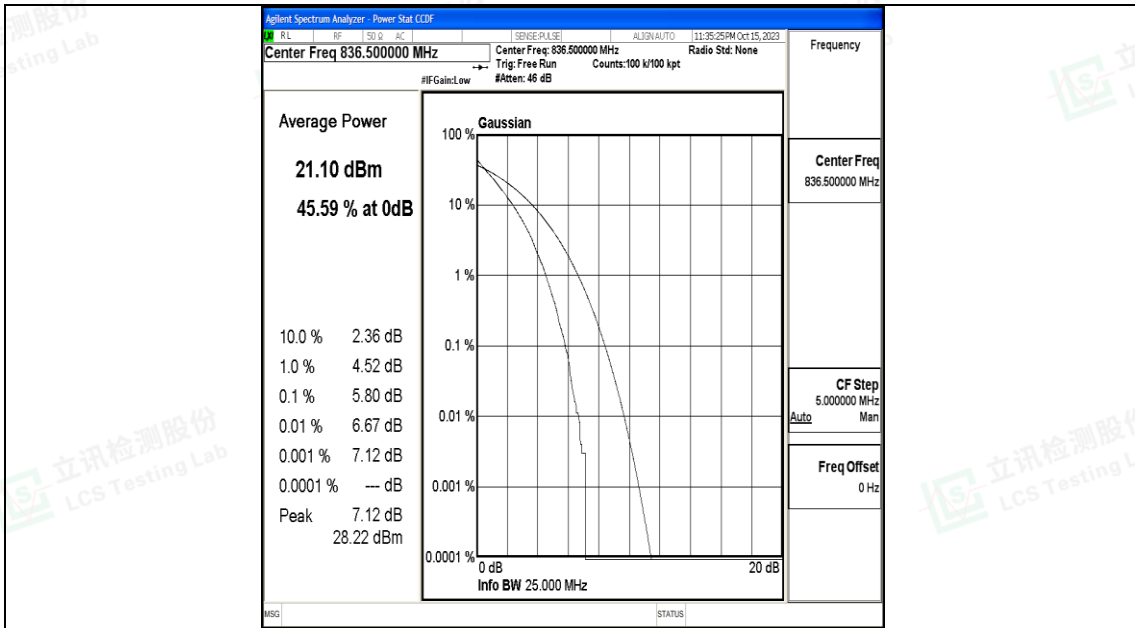

Band5-10MHz-QPSK-20525-50RB#0-PASS

Band5-10MHz-16QAM-20525-50RB#0-PASS

Band5-10MHz-QPSK-20600-50RB#0-PASS

Band5-10MHz-16QAM-20600-50RB#0-PASS

H.3 26dB Bandwidth and Occupied Bandwidth

Test Result

Band	Bandwidth	Modulation	Channel	RB Configuration	Occupied Bandwidth (MHz)	26dB Bandwidth (MHz)	Verdict
Band5	1.4MHz	QPSK	20407	6RB#0	1.0984	1.291	PASS
Band5	1.4MHz	16QAM	20407	6RB#0	1.1053	1.322	PASS
Band5	1.4MHz	QPSK	20525	6RB#0	1.1037	1.302	PASS
Band5	1.4MHz	16QAM	20525	6RB#0	1.1051	1.353	PASS
Band5	1.4MHz	QPSK	20643	6RB#0	1.0978	1.305	PASS
Band5	1.4MHz	16QAM	20643	6RB#0	1.0921	1.311	PASS
Band5	3MHz	QPSK	20415	15RB#0	2.7074	3.168	PASS
Band5	3MHz	16QAM	20415	15RB#0	2.7204	3.122	PASS
Band5	3MHz	QPSK	20525	15RB#0	2.7119	3.185	PASS
Band5	3MHz	16QAM	20525	15RB#0	2.7078	3.188	PASS
Band5	3MHz	QPSK	20635	15RB#0	2.7148	3.044	PASS
Band5	3MHz	16QAM	20635	15RB#0	2.7138	3.205	PASS
Band5	5MHz	QPSK	20425	25RB#0	4.5114	4.974	PASS
Band5	5MHz	16QAM	20425	25RB#0	4.5046	4.950	PASS
Band5	5MHz	QPSK	20525	25RB#0	4.4989	4.995	PASS
Band5	5MHz	16QAM	20525	25RB#0	4.5235	4.985	PASS
Band5	5MHz	QPSK	20625	25RB#0	4.5078	4.973	PASS
Band5	5MHz	16QAM	20625	25RB#0	4.5188	4.983	PASS
Band5	10MHz	QPSK	20450	50RB#0	8.9960	9.918	PASS
Band5	10MHz	16QAM	20450	50RB#0	8.9894	9.922	PASS
Band5	10MHz	QPSK	20525	50RB#0	9.0109	9.942	PASS
Band5	10MHz	16QAM	20525	50RB#0	8.9920	9.968	PASS
Band5	10MHz	QPSK	20600	50RB#0	8.9808	9.888	PASS
Band5	10MHz	16QAM	20600	50RB#0	8.9943	9.883	PASS