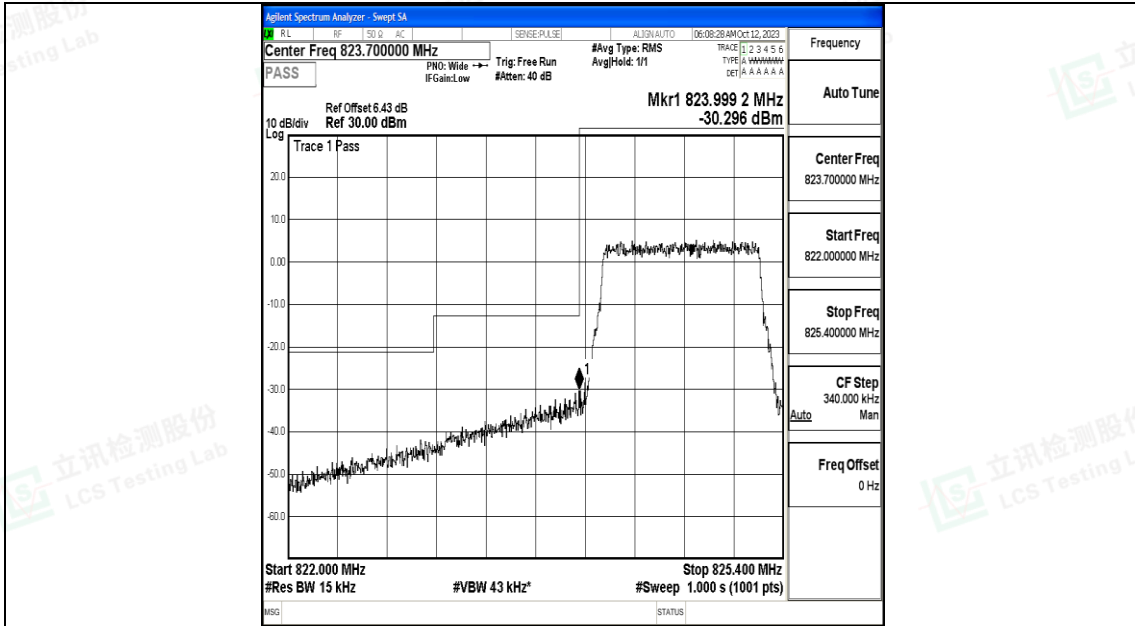

Band5_1.4MHz_16QAM_20407_6RB#0