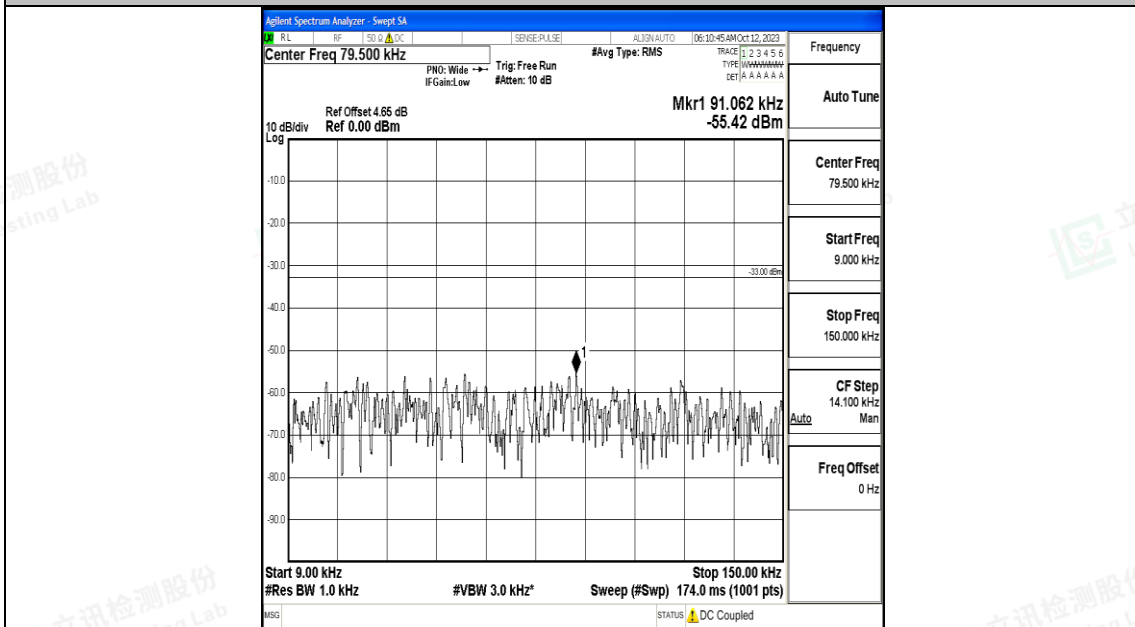

Band5_1.4MHz_16QAM_20525_1RB#0_0.009~0.15_0.009~0.15