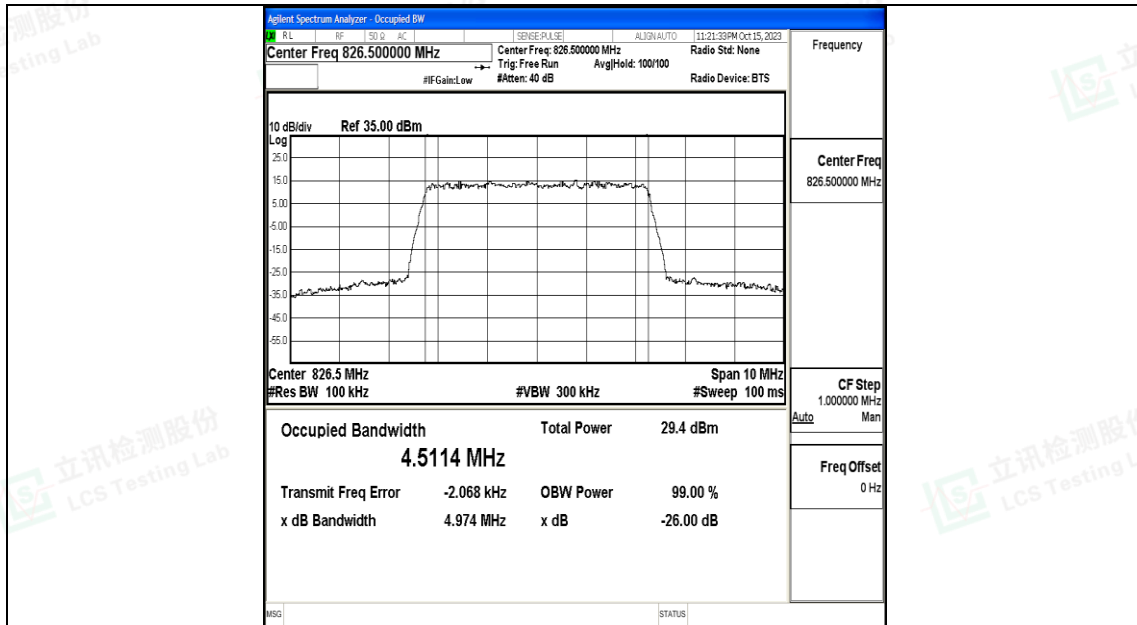

Band5-5MHz-QPSK-20425-25RB#0-PASS