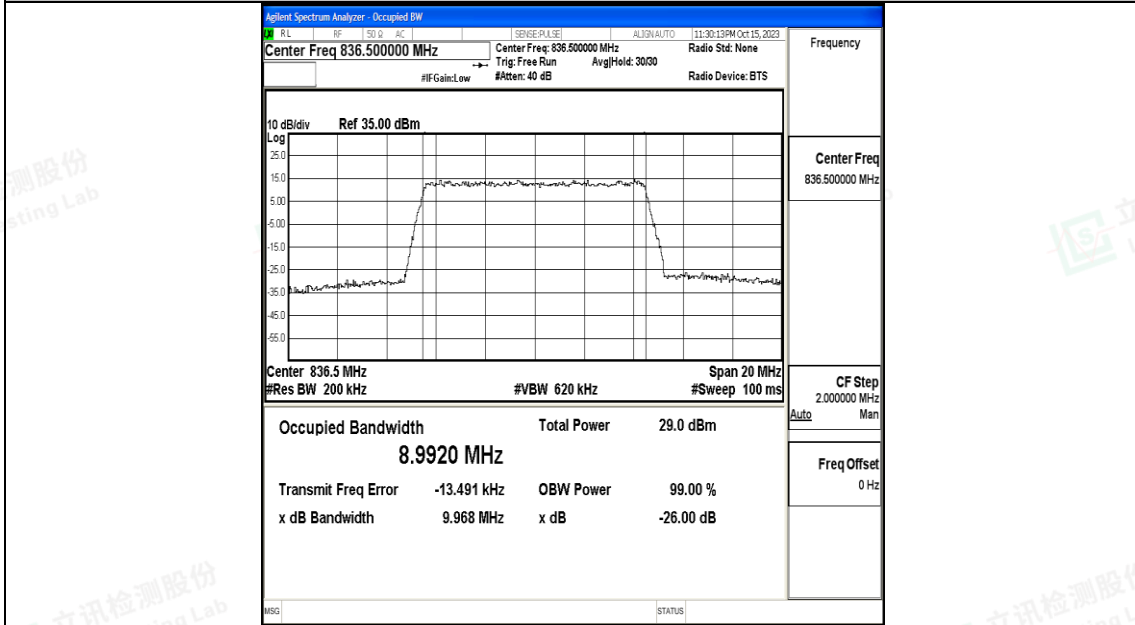

Band5-10MHz-16QAM-20525-50RB#0-PASS