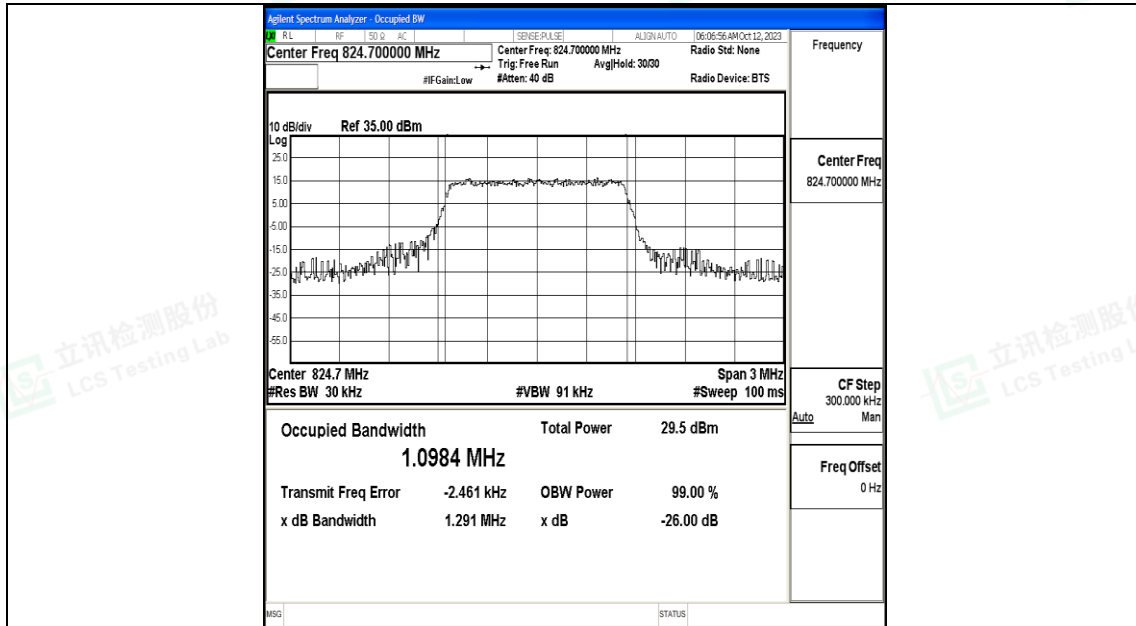

Test Graphs

Band5-1.4MHz-QPSK-20407-6RB#0-PASS