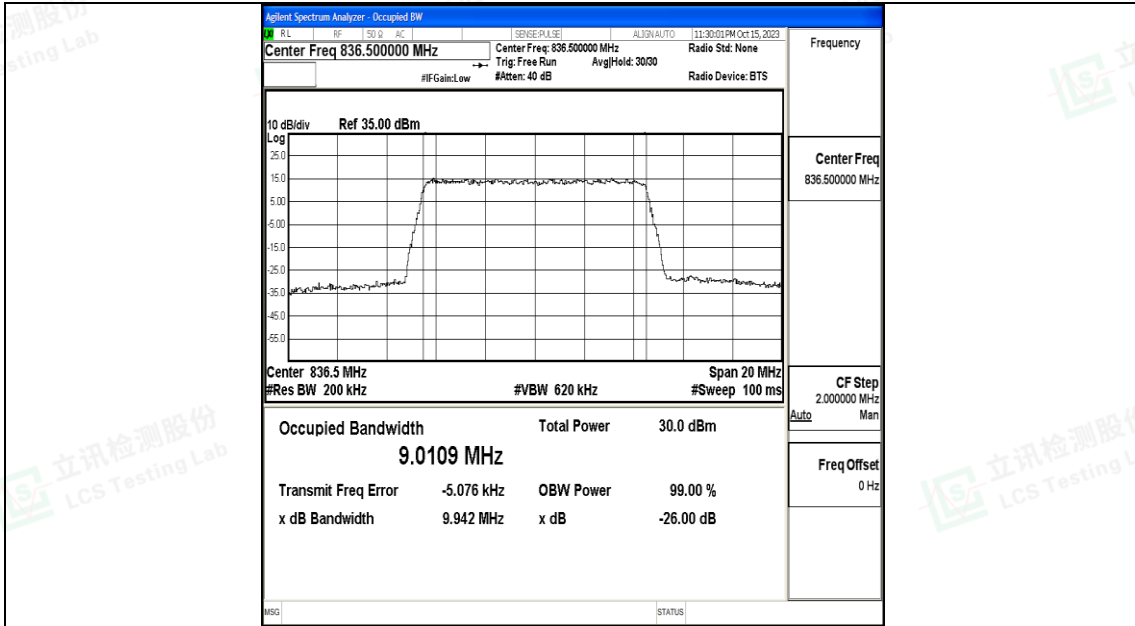

Band5-10MHz-QPSK-20525-50RB#0-PASS