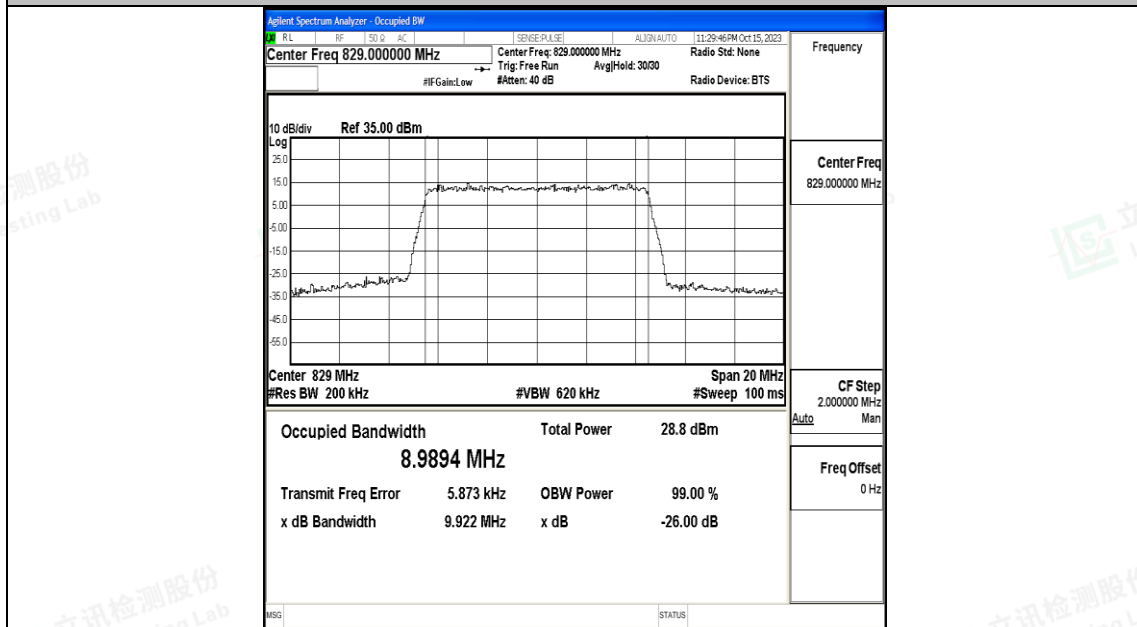

Band5-10MHz-16QAM-20450-50RB#0-PASS