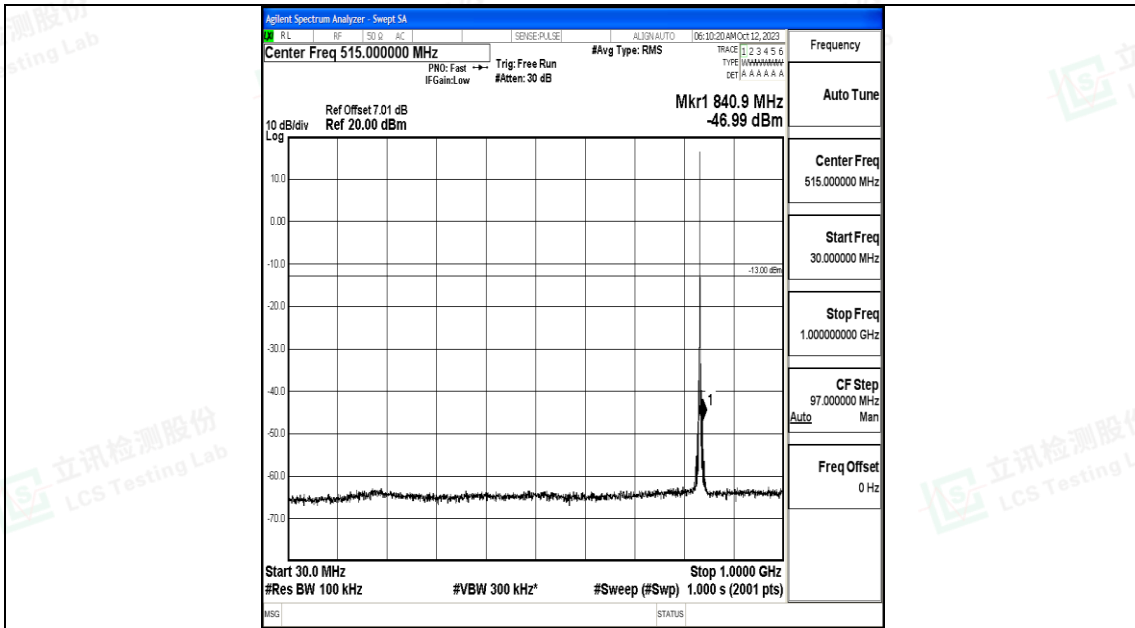

Band5_1.4MHz_16QAM_20407_1RB#0_3000~10000_3000~10000

Band5_1.4MHz_QPSK_20525_1RB#0_0.009~0.15_0.009~0.15

Band5_1.4MHz_QPSK_20525_1RB#0_0.15~30_0.15~30

Band5_1.4MHz_QPSK_20525_1RB#0_30~1000_30~1000

Band5_1.4MHz_QPSK_20525_1RB#0_1000~3000_1000~3000