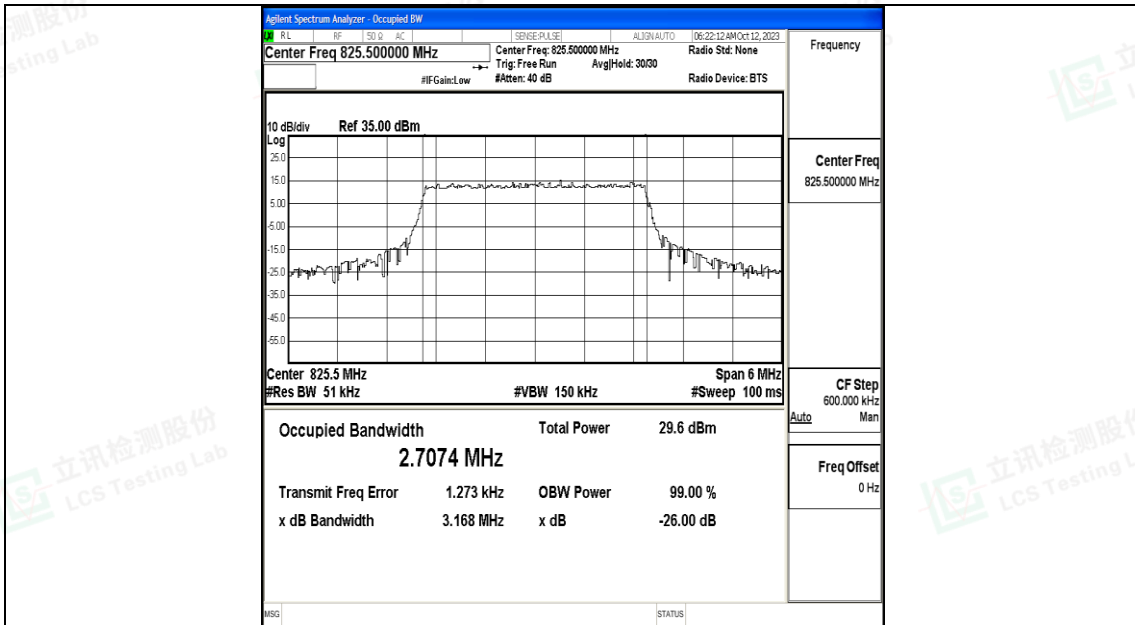

Test Graphs

Band5-1.4MHz-QPSK-20407-6RB#0-PASS

Band5-1.4MHz-16QAM-20407-6RB#0-PASS

Band5-1.4MHz-QPSK-20525-6RB#0-PASS

Band5-1.4MHz-16QAM-20525-6RB#0-PASS

Band5-1.4MHz-QPSK-20643-6RB#0-PASS

Band5-1.4MHz-16QAM-20643-6RB#0-PASS