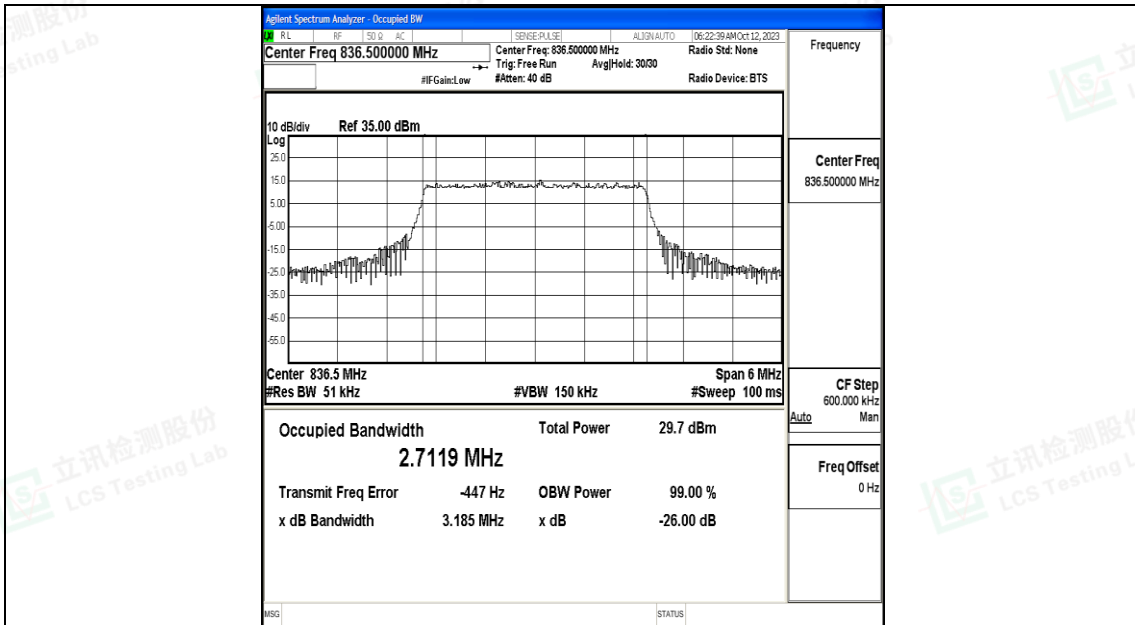

Band5-3MHz-QPSK-20525-15RB#0-PASS