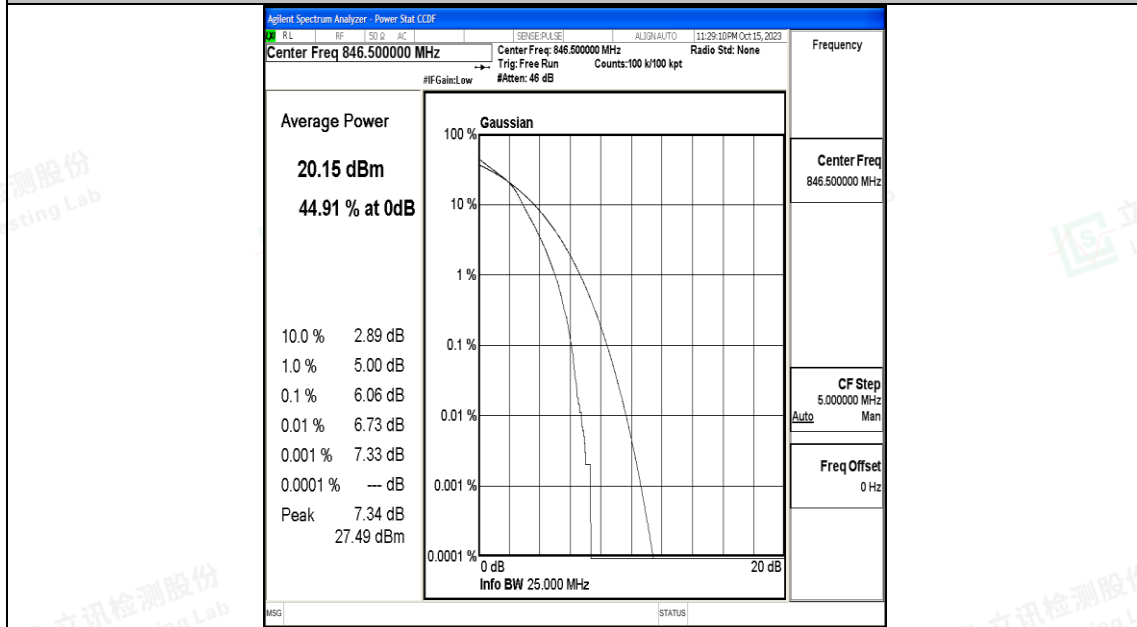

Band5-5MHz-16QAM-20625-25RB#0-PASS