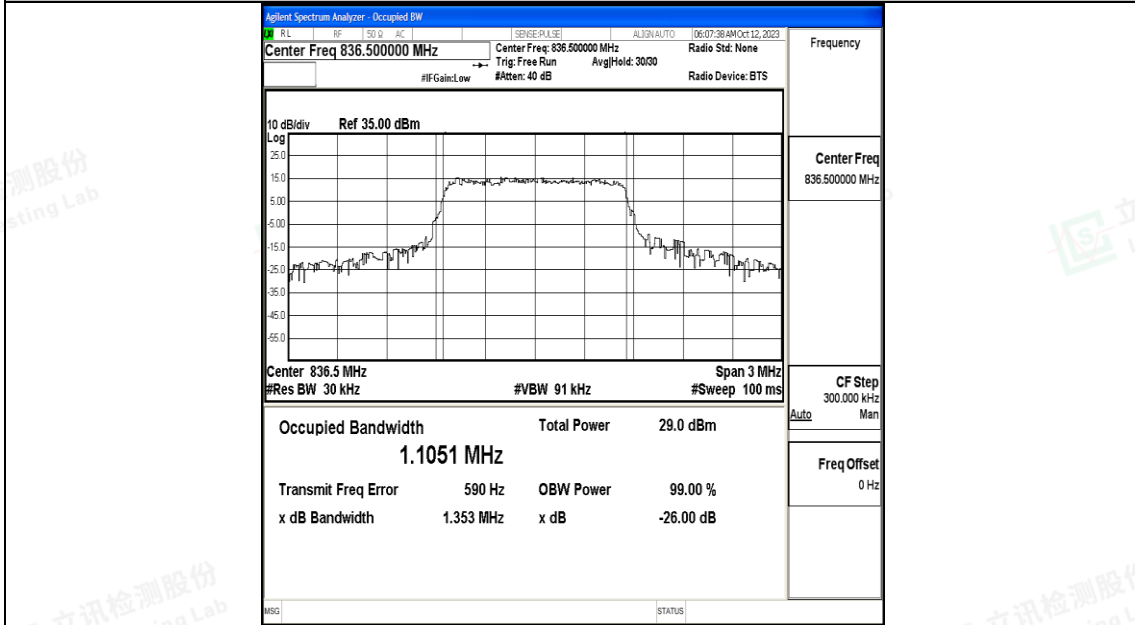

Test Graphs

Band5-1.4MHz-QPSK-20407-6RB#0-PASS

Band5-1.4MHz-16QAM-20407-6RB#0-PASS

Band5-1.4MHz-QPSK-20525-6RB#0-PASS

Band5-1.4MHz-16QAM-20525-6RB#0-PASS

Band5-1.4MHz-QPSK-20643-6RB#0-PASS

Band5-1.4MHz-16QAM-20643-6RB#0-PASS