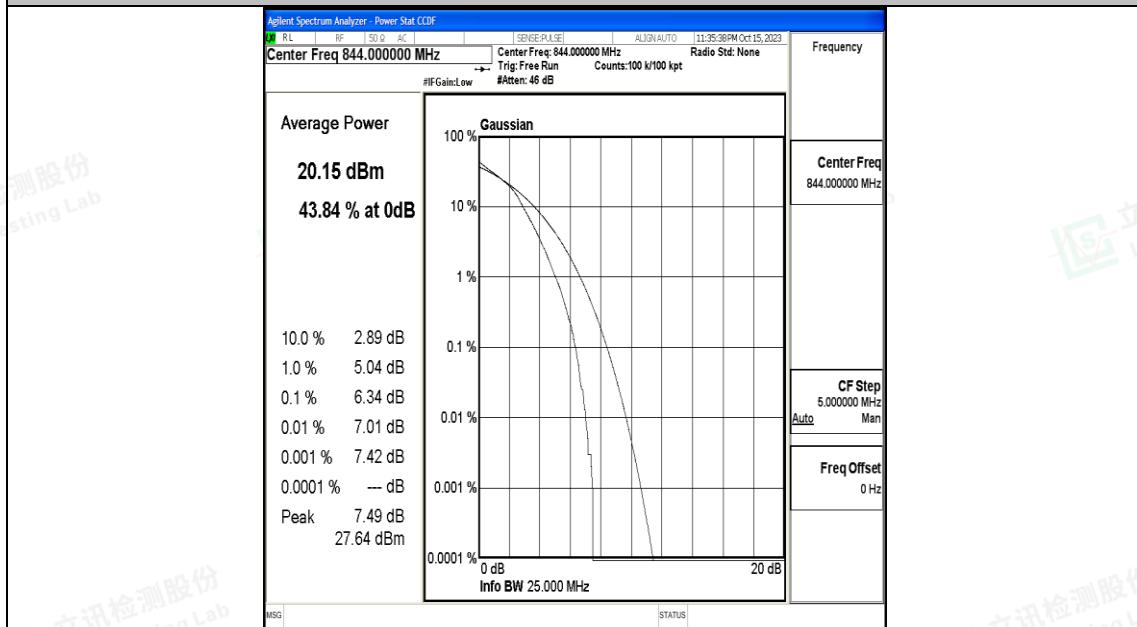

Band5-10MHz-QPSK-20525-50RB#0-PASS

Band5-10MHz-16QAM-20525-50RB#0-PASS

Band5-10MHz-QPSK-20600-50RB#0-PASS

Band5-10MHz-16QAM-20600-50RB#0-PASS

H.3 26dB Bandwidth and Occupied Bandwidth

Test Result

Band	Bandwidth	Modulation	Channel	RB Configuration	Occupied Bandwidth (MHz)	26dB Bandwidth (MHz)	Verdict
Band5	1.4MHz	QPSK	20407	6RB#0	1.0984	1.291	PASS
Band5	1.4MHz	16QAM	20407	6RB#0	1.1053	1.322	PASS
Band5	1.4MHz	QPSK	20525	6RB#0	1.1037	1.302	PASS
Band5	1.4MHz	16QAM	20525	6RB#0	1.1051	1.353	PASS
Band5	1.4MHz	QPSK	20643	6RB#0	1.0978	1.305	PASS
Band5	1.4MHz	16QAM	20643	6RB#0	1.0921	1.311	PASS
Band5	3MHz	QPSK	20415	15RB#0	2.7074	3.168	PASS
Band5	3MHz	16QAM	20415	15RB#0	2.7204	3.122	PASS
Band5	3MHz	QPSK	20525	15RB#0	2.7119	3.185	PASS
Band5	3MHz	16QAM	20525	15RB#0	2.7078	3.188	PASS
Band5	3MHz	QPSK	20635	15RB#0	2.7148	3.044	PASS
Band5	3MHz	16QAM	20635	15RB#0	2.7138	3.205	PASS
Band5	5MHz	QPSK	20425	25RB#0	4.5114	4.974	PASS
Band5	5MHz	16QAM	20425	25RB#0	4.5046	4.950	PASS
Band5	5MHz	QPSK	20525	25RB#0	4.4989	4.995	PASS
Band5	5MHz	16QAM	20525	25RB#0	4.5235	4.985	PASS
Band5	5MHz	QPSK	20625	25RB#0	4.5078	4.973	PASS
Band5	5MHz	16QAM	20625	25RB#0	4.5188	4.983	PASS
Band5	10MHz	QPSK	20450	50RB#0	8.9960	9.918	PASS
Band5	10MHz	16QAM	20450	50RB#0	8.9894	9.922	PASS
Band5	10MHz	QPSK	20525	50RB#0	9.0109	9.942	PASS
Band5	10MHz	16QAM	20525	50RB#0	8.9920	9.968	PASS
Band5	10MHz	QPSK	20600	50RB#0	8.9808	9.888	PASS
Band5	10MHz	16QAM	20600	50RB#0	8.9943	9.883	PASS