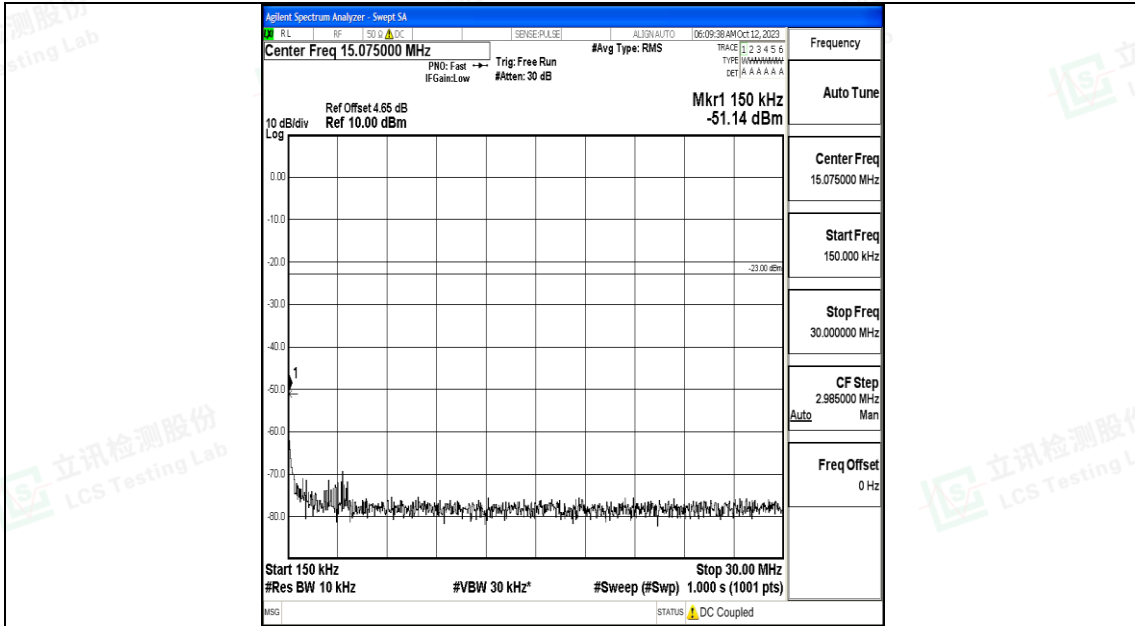

Band5_1.4MHz_16QAM_20407_1RB#0_0.15~30_0.15~30