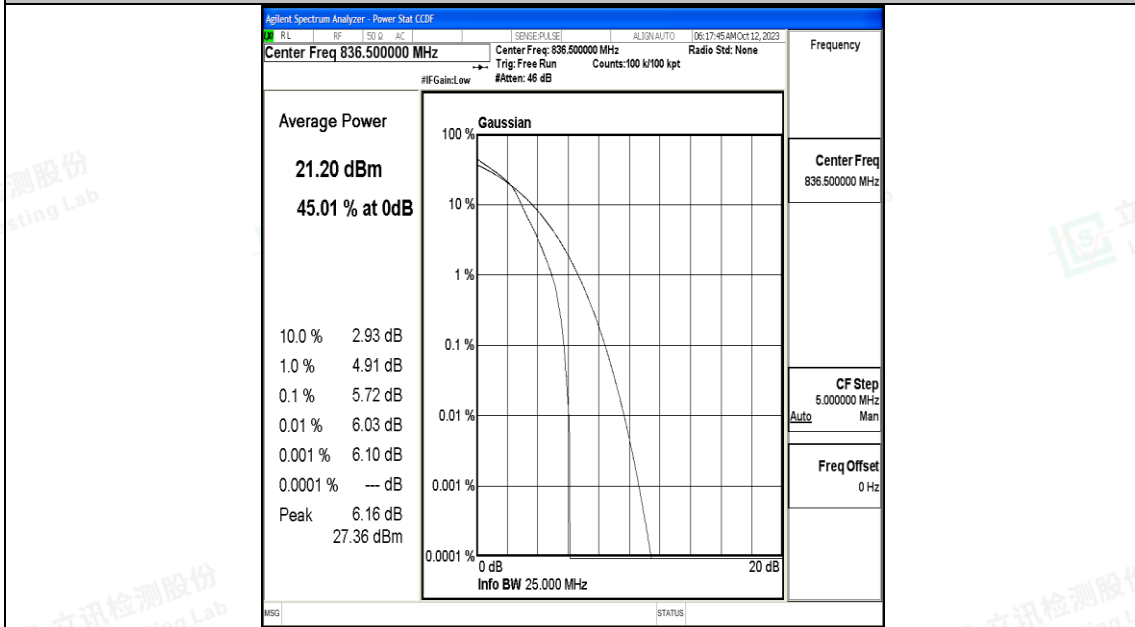

Band5-1.4MHz-16QAM-20525-6RB#0-PASS