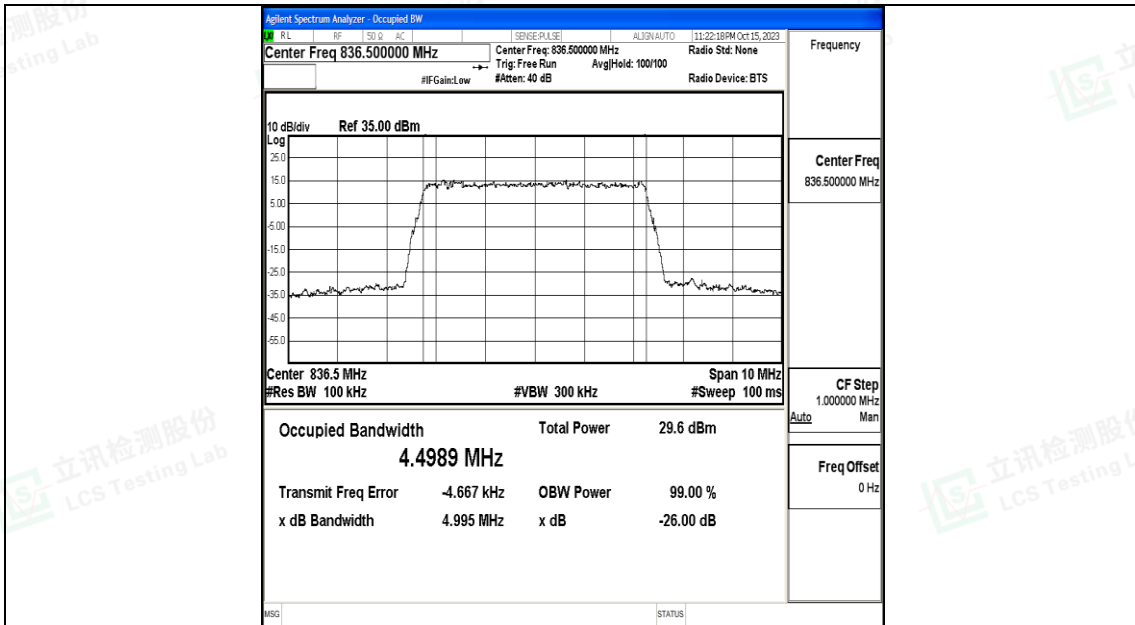

Band5-5MHz-QPSK-20525-25RB#0-PASS