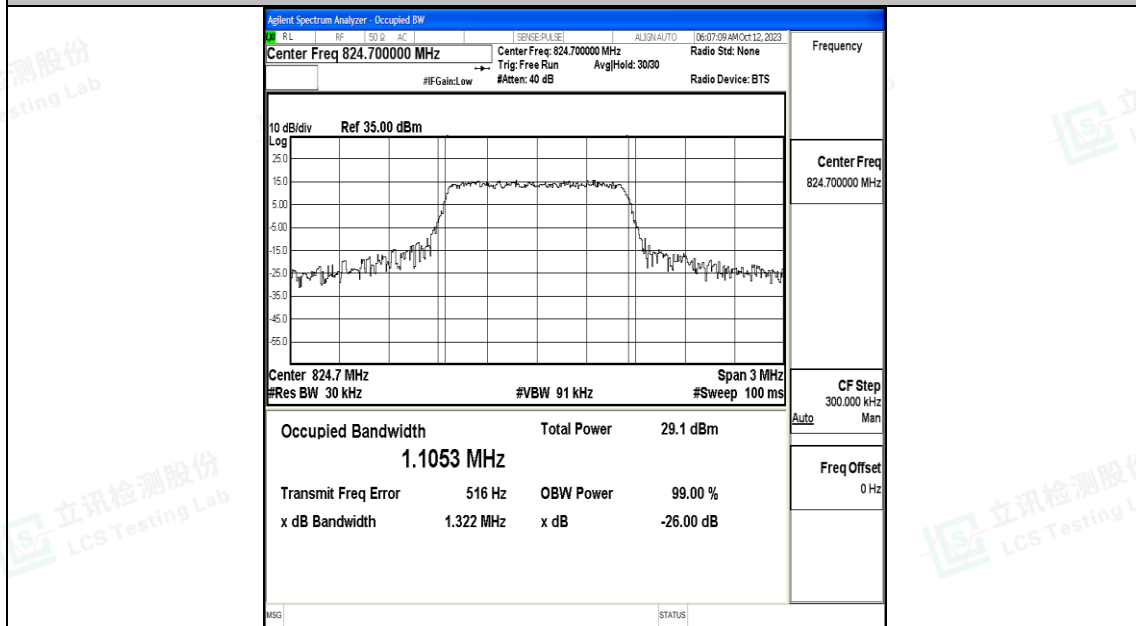

Band5-1.4MHz-16QAM-20407-6RB#0-PASS