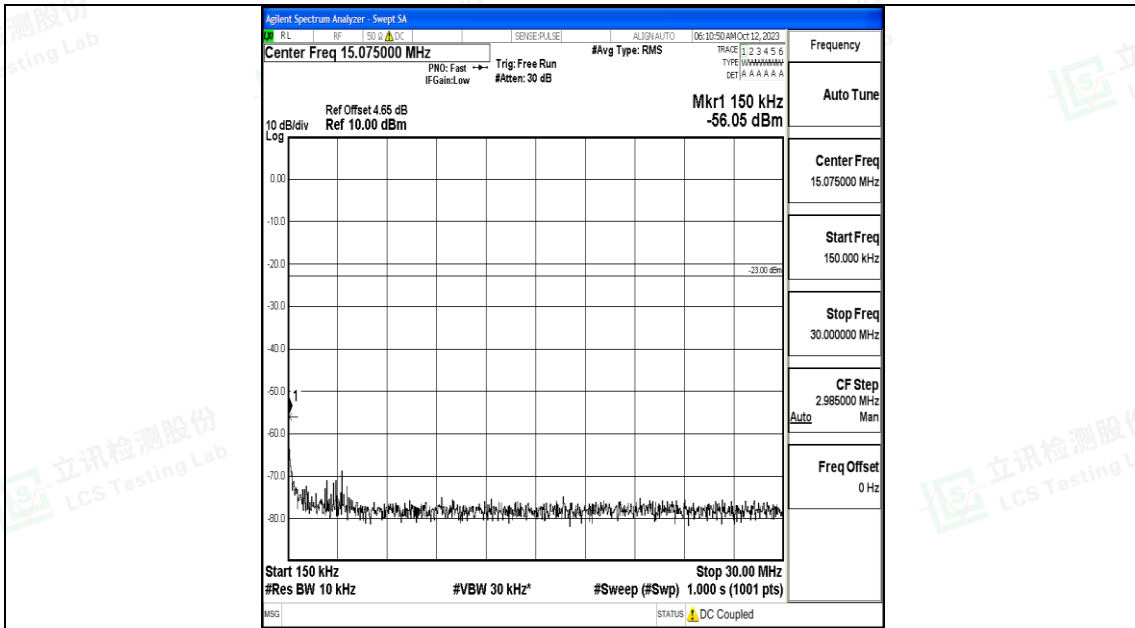

Band5_1.4MHz_16QAM_20525_1RB#0_0.15~30_0.15~30