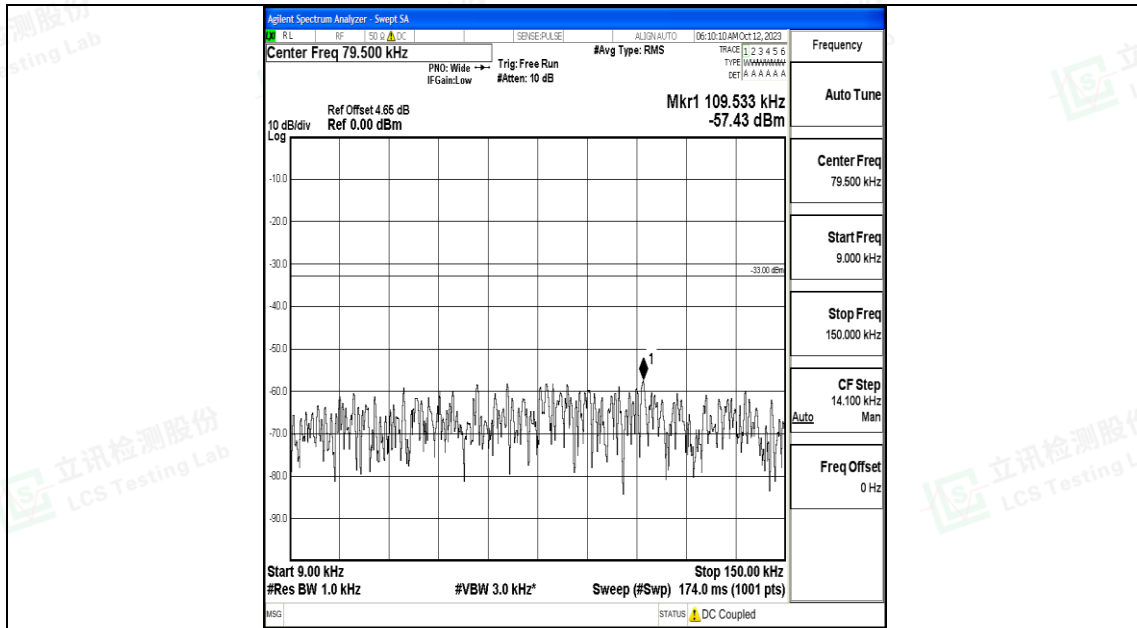

Band5_1.4MHz_QPSK_20525_1RB#0_0.009~0.15_0.009~0.15