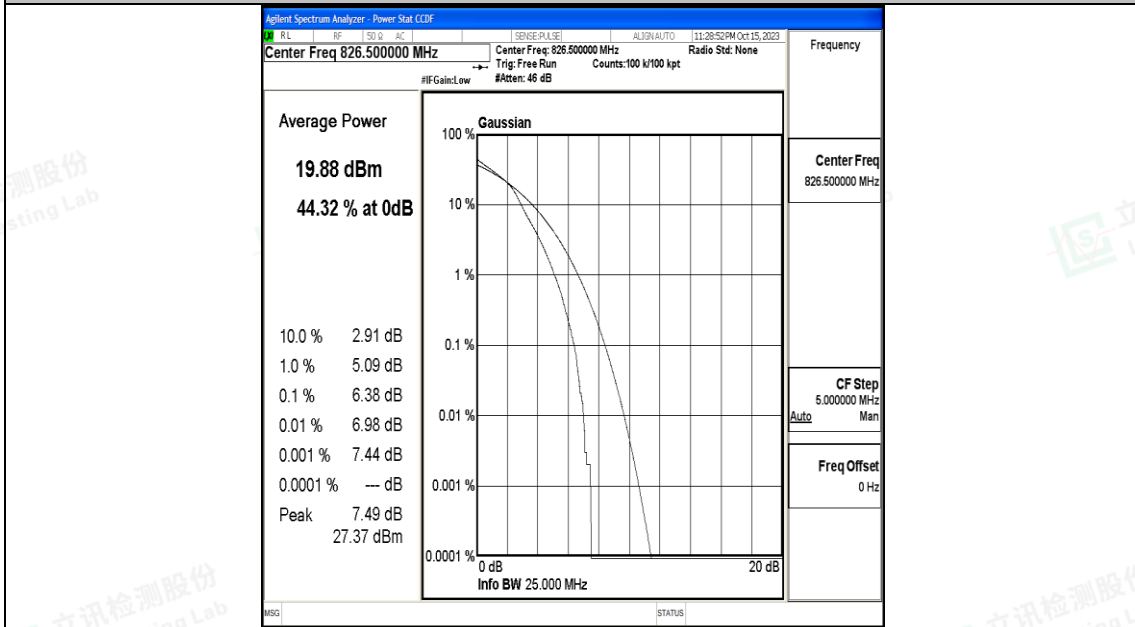

Band5-5MHz-16QAM-20425-25RB#0-PASS