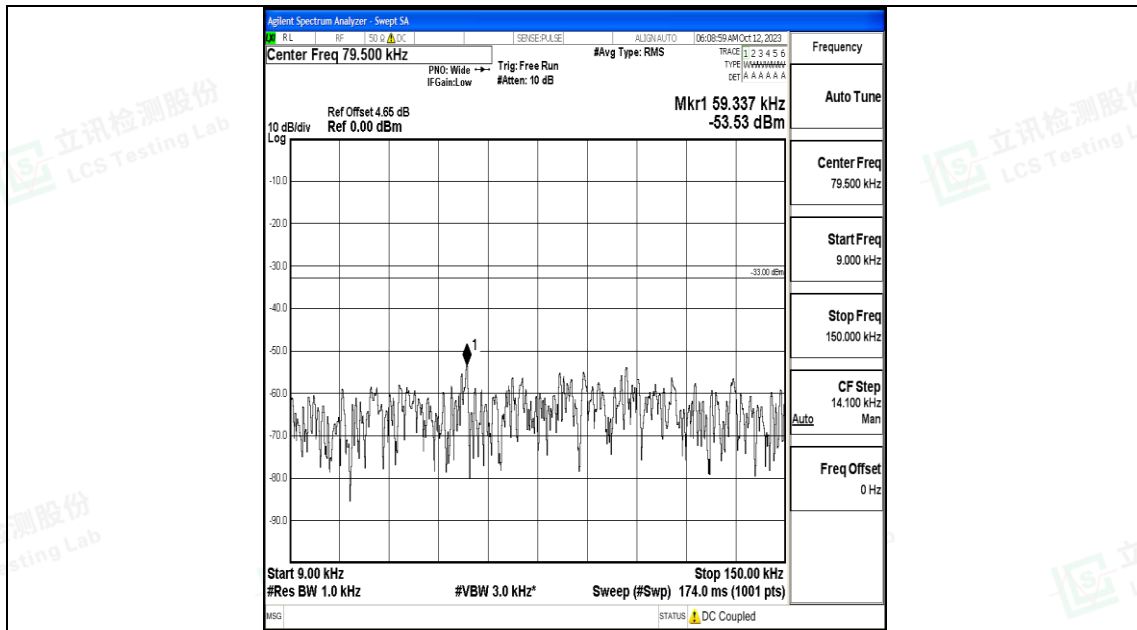

Band5	10MHz	16QAM	20600	1RB#0	0.15~30	-55.27	PASS
Band5	10MHz	16QAM	20600	1RB#0	30~1000	-62.74	PASS
Band5	10MHz	16QAM	20600	1RB#0	3000~10000	-39.84	PASS
Band5	10MHz	16QAM	20450	1RB#0	0.15~30	-52.19	PASS
Band5	10MHz	16QAM	20600	1RB#0	1000~3000	-45.06	PASS

Test Graphs

Band5_1.4MHz_QPSK_20407_1RB#0_0.009~0.15_0.009~0.15