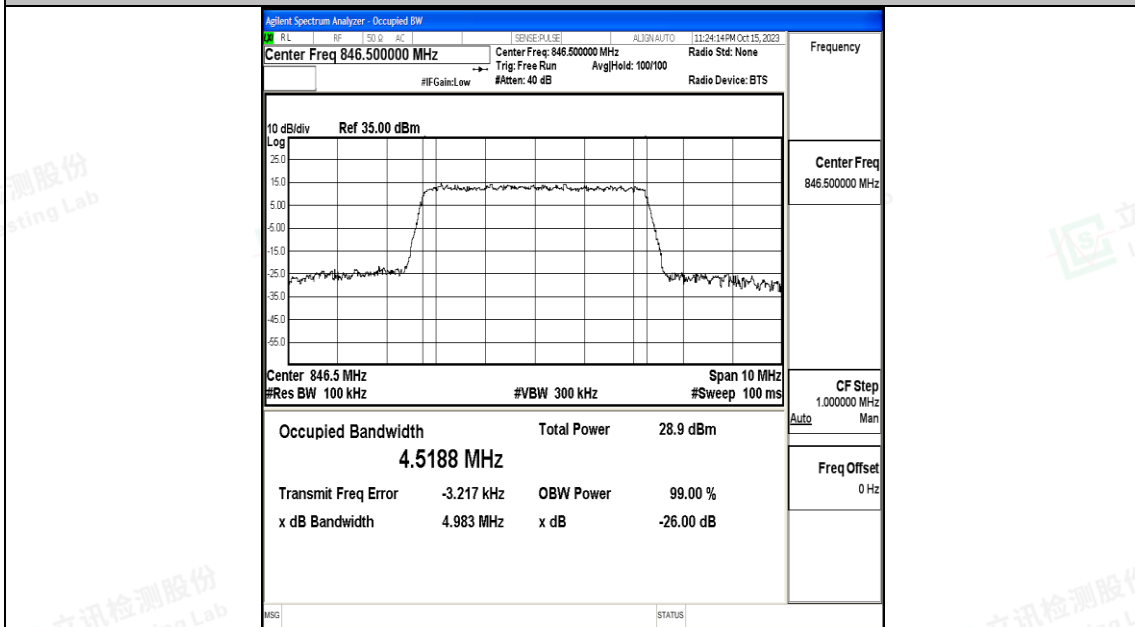

Band5-5MHz-16QAM-20625-25RB#0-PASS