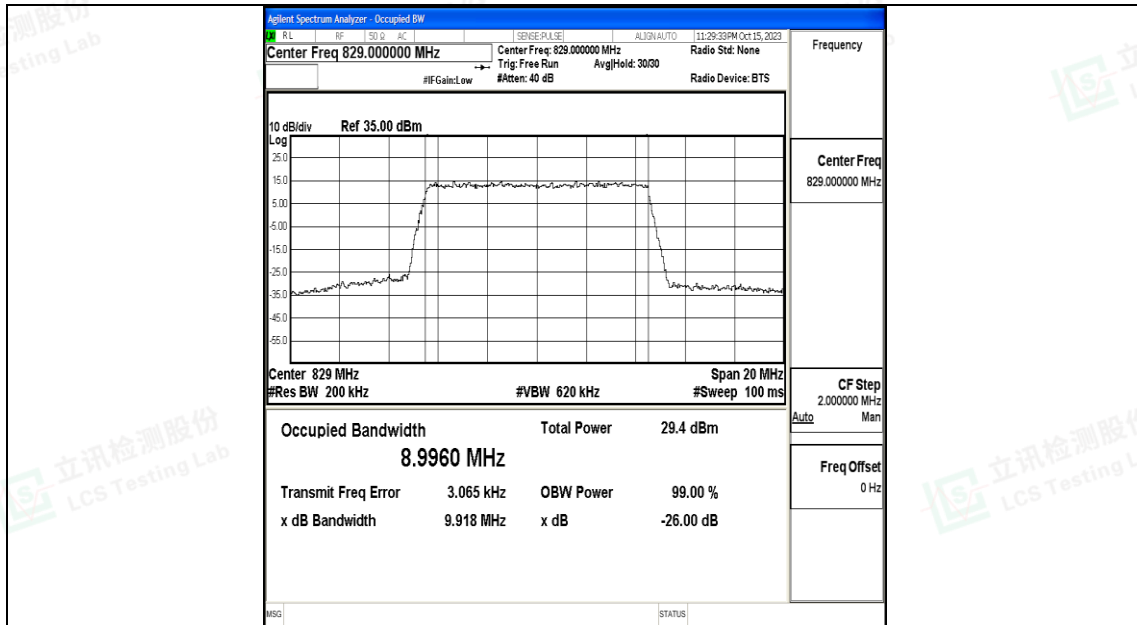

Band5-10MHz-QPSK-20450-50RB#0-PASS