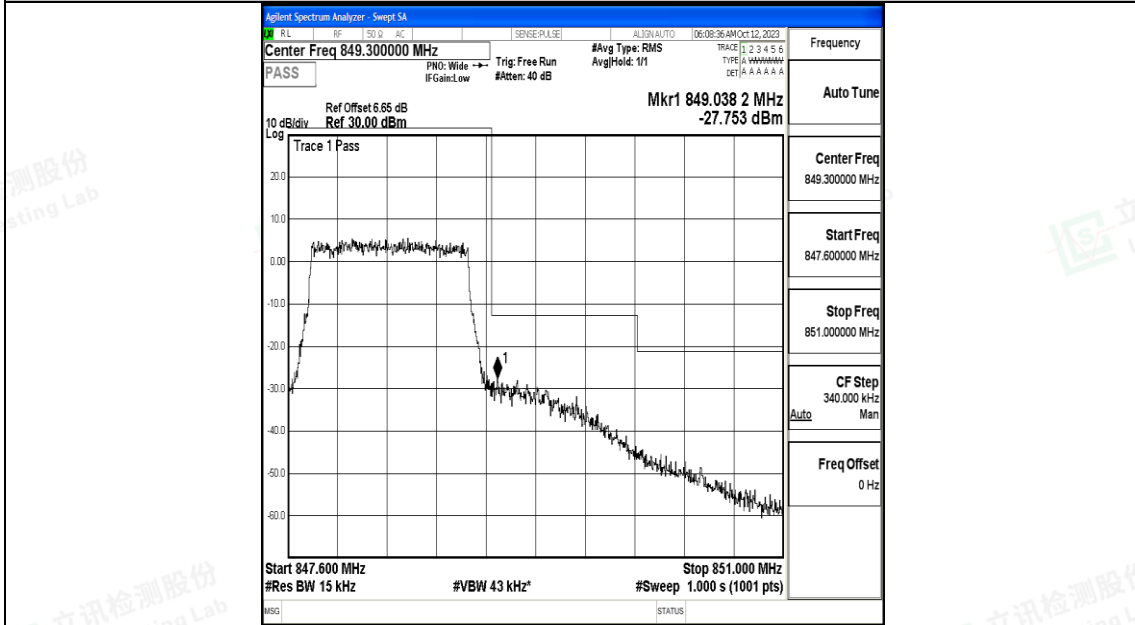

Band5_1.4MHz_QPSK_20643_6RB#0