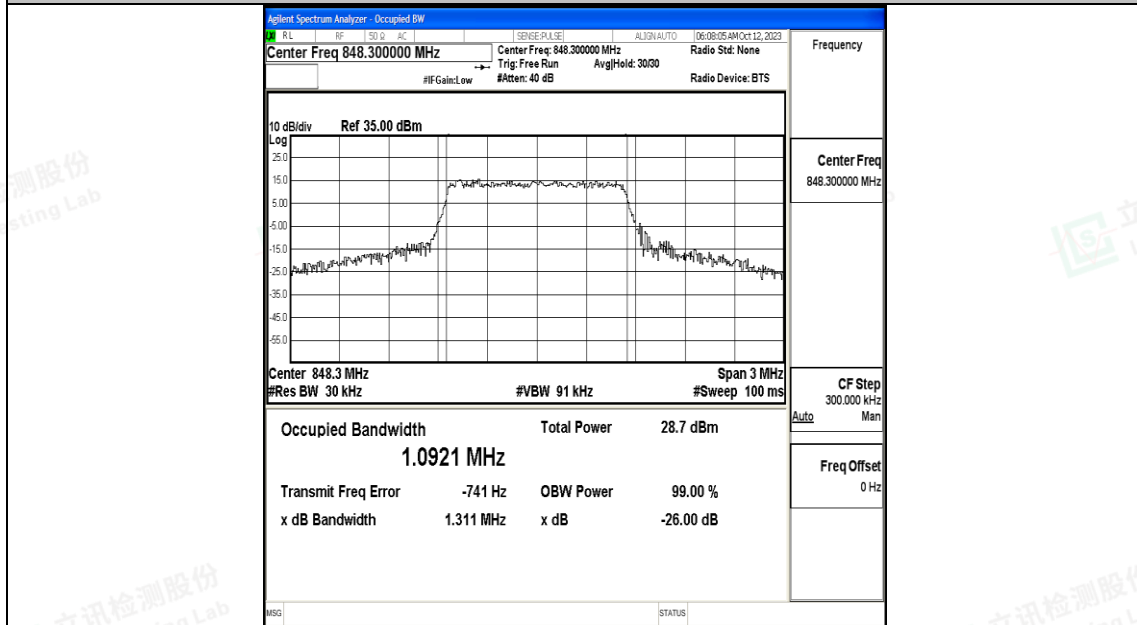

Test Graphs

Band5-1.4MHz-QPSK-20407-6RB#0-PASS

Band5-1.4MHz-16QAM-20407-6RB#0-PASS

Band5-1.4MHz-QPSK-20525-6RB#0-PASS

Band5-1.4MHz-16QAM-20525-6RB#0-PASS

Band5-1.4MHz-QPSK-20643-6RB#0-PASS

Band5-1.4MHz-16QAM-20643-6RB#0-PASS