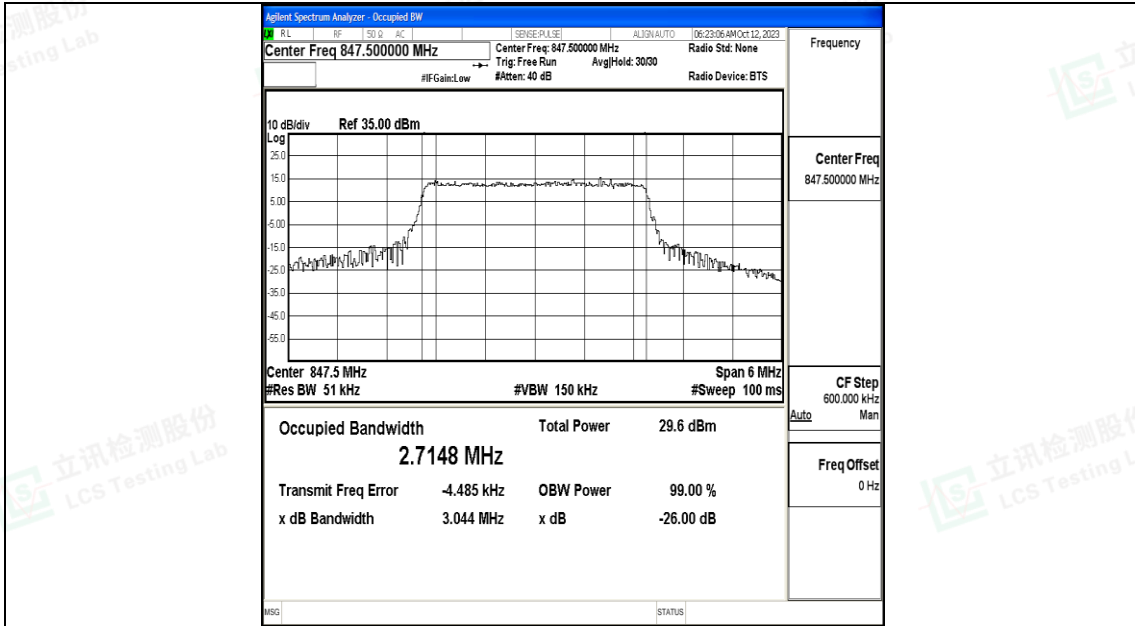

Band5-3MHz-QPSK-20635-15RB#0-PASS