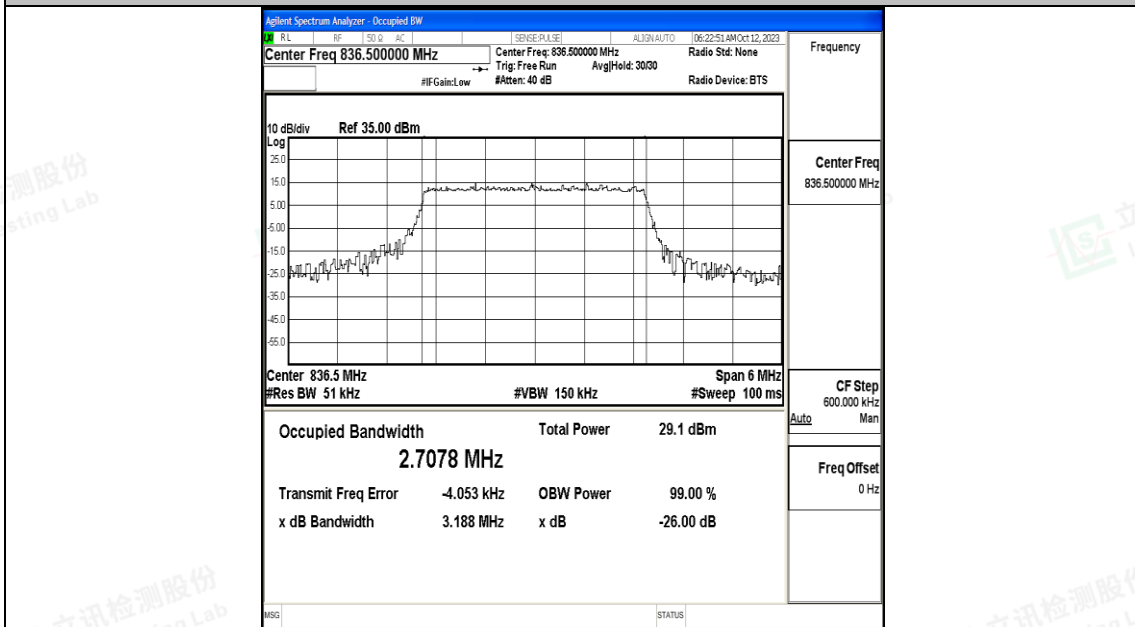

Band5-3MHz-16QAM-20525-15RB#0-PASS