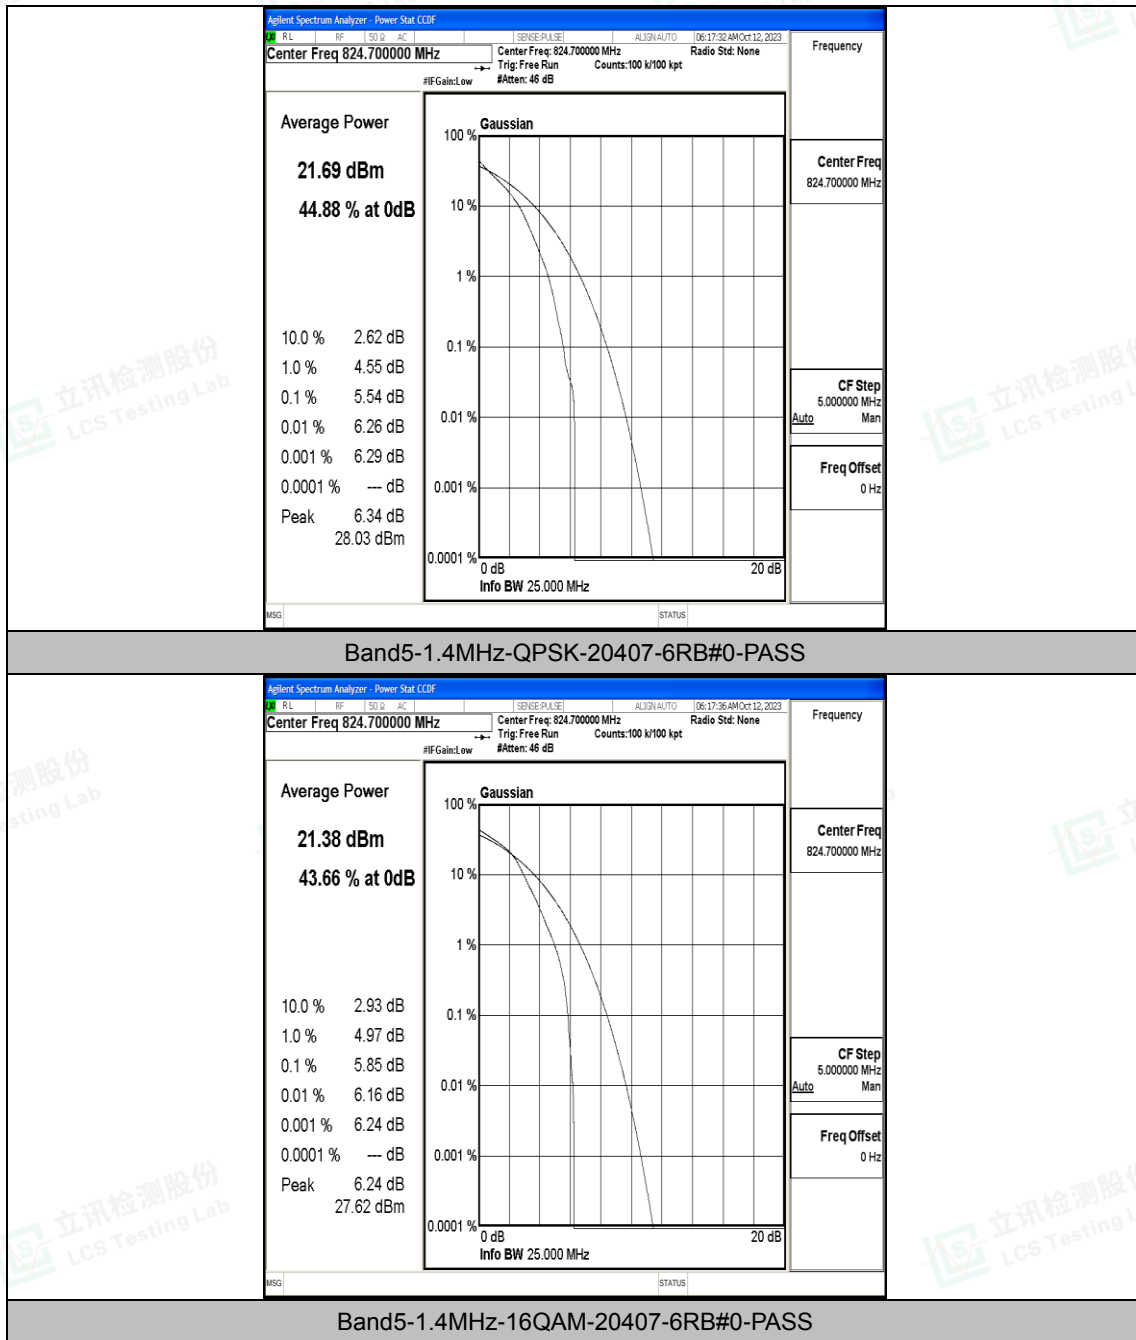

Test Graphs