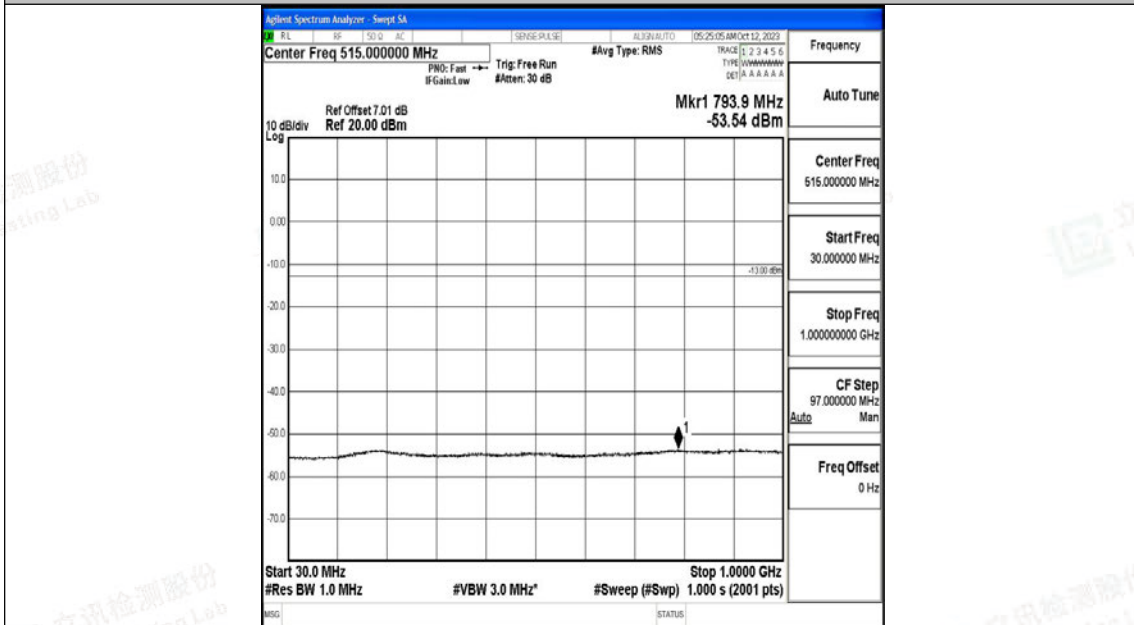

Band4_10MHz_QPSK_20000_1RB#0_30~1000_30~1000

Band4_10MHz_QPSK_20000_1RB#0_1000~3000_1000~3000

Band4_10MHz_QPSK_20000_1RB#0_3000~20000_3000~20000

Band4_10MHz_16QAM_20000_1RB#0_0.009~0.15_0.009~0.15

Band4_10MHz_16QAM_20000_1RB#0_0.15~30_0.15~30