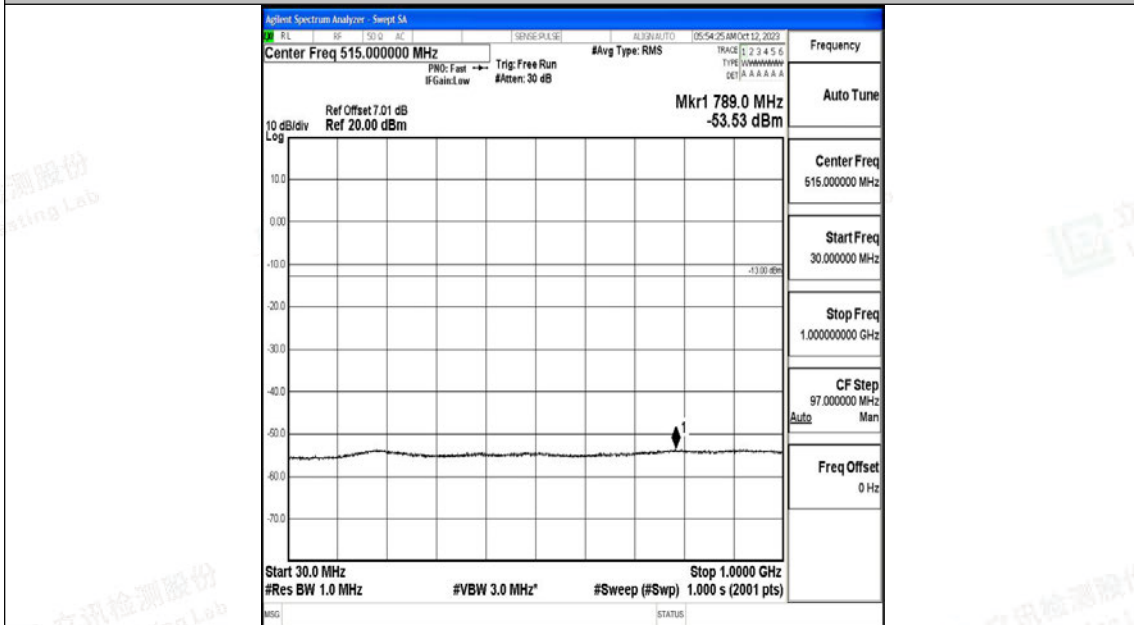

Band4_20MHz_QPSK_20050_1RB#0_30~1000_30~1000

Band4_20MHz_QPSK_20050_1RB#0_1000~3000_1000~3000

Band4_20MHz_QPSK_20050_1RB#0_3000~20000_3000~20000

Band4_20MHz_16QAM_20050_1RB#0_0.009~0.15_0.009~0.15

Band4_20MHz_16QAM_20050_1RB#0_0.15~30_0.15~30