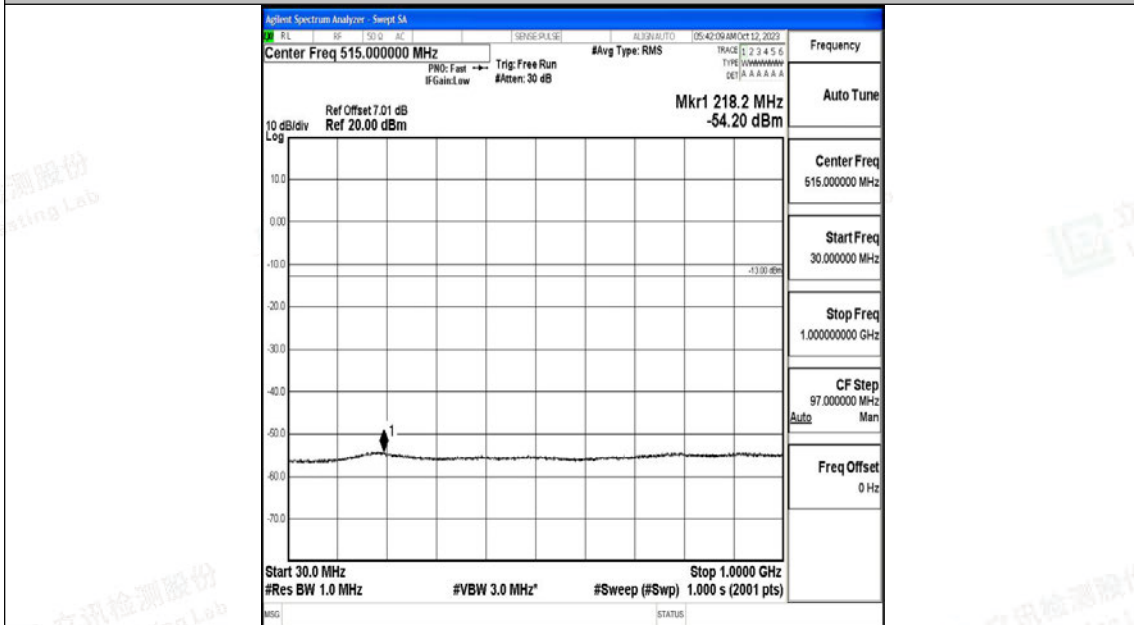

Band4_15MHz_QPSK_20325_1RB#0_30~1000_30~1000

Band4_15MHz_QPSK_20325_1RB#0_1000~3000_1000~3000

Band4_15MHz_QPSK_20325_1RB#0_3000~20000_3000~20000

Band4_15MHz_16QAM_20325_1RB#0_0.009~0.15_0.009~0.15

Band4_15MHz_16QAM_20325_1RB#0_0.15~30_0.15~30