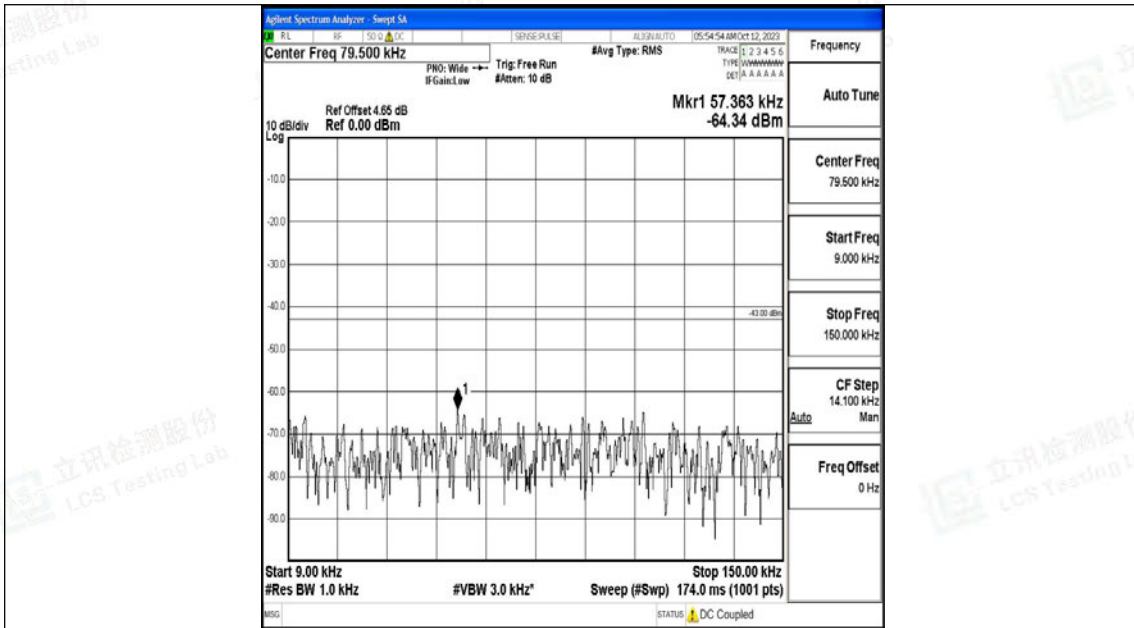

Band4_20MHz_16QAM_20050_1RB#0_30~1000_30~1000

Band4_20MHz_16QAM_20050_1RB#0_1000~3000_1000~3000

Band4_20MHz_16QAM_20050_1RB#0_3000~20000_3000~20000

Band4_20MHz_QPSK_20175_1RB#0_0.009~0.15_0.009~0.15

Band4_20MHz_QPSK_20175_1RB#0_0.15~30_0.15~30