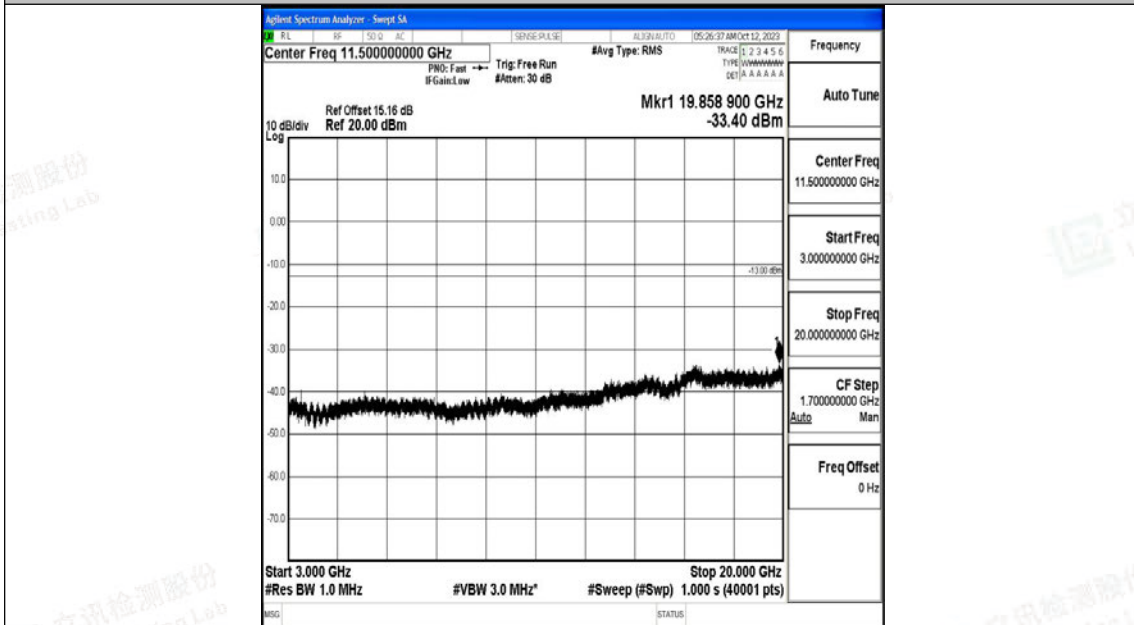

Band4_10MHz_16QAM_20175_1RB#0_1000~3000_1000~3000

Band4_10MHz_16QAM_20175_1RB#0_3000~20000_3000~20000