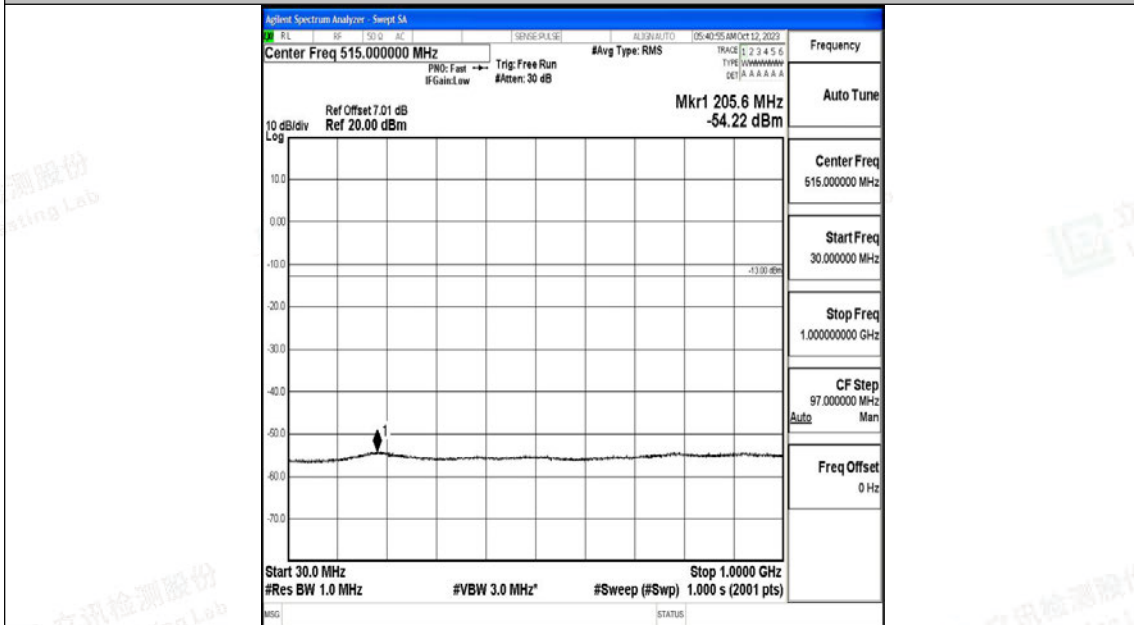

Band4_15MHz_QPSK_20175_1RB#0_30~1000_30~1000

Band4_15MHz_QPSK_20175_1RB#0_1000~3000_1000~3000

Band4_15MHz_QPSK_20175_1RB#0_3000~20000_3000~20000

Band4_15MHz_16QAM_20175_1RB#0_0.009~0.15_0.009~0.15

Band4_15MHz_16QAM_20175_1RB#0_0.15~30_0.15~30