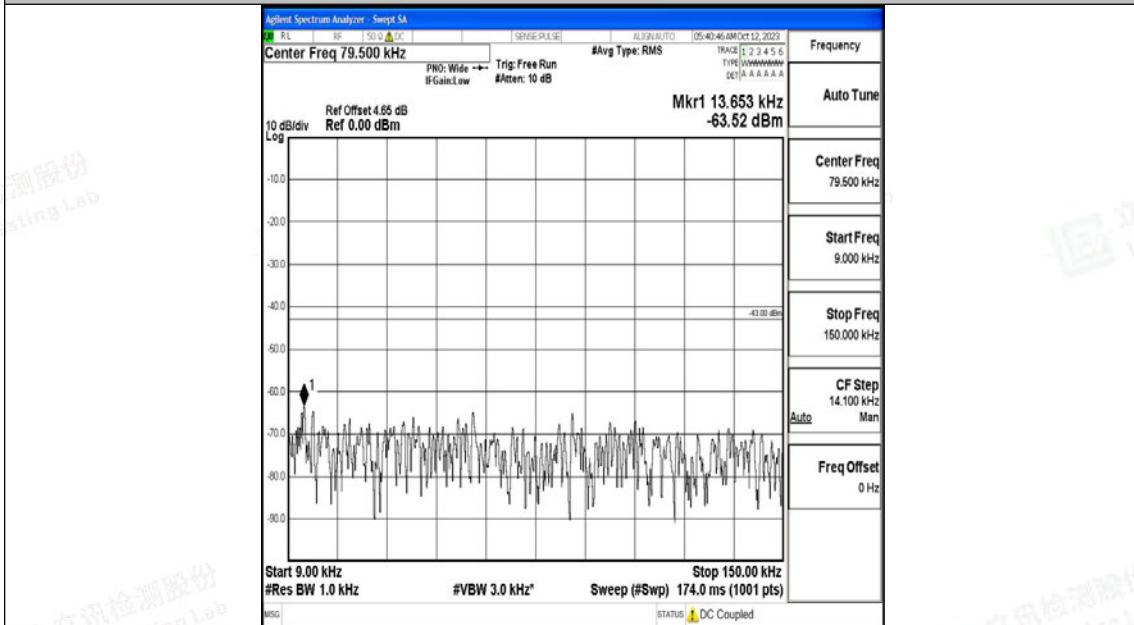

Band4_15MHz_QPSK_20175_1RB#0_30~1000_30~1000

Band4_15MHz_QPSK_20175_1RB#0_1000~3000_1000~3000

Band4_15MHz_QPSK_20175_1RB#0_3000~20000_3000~20000

Band4_15MHz_16QAM_20175_1RB#0_0.009~0.15_0.009~0.15

Band4_15MHz_16QAM_20175_1RB#0_0.15~30_0.15~30