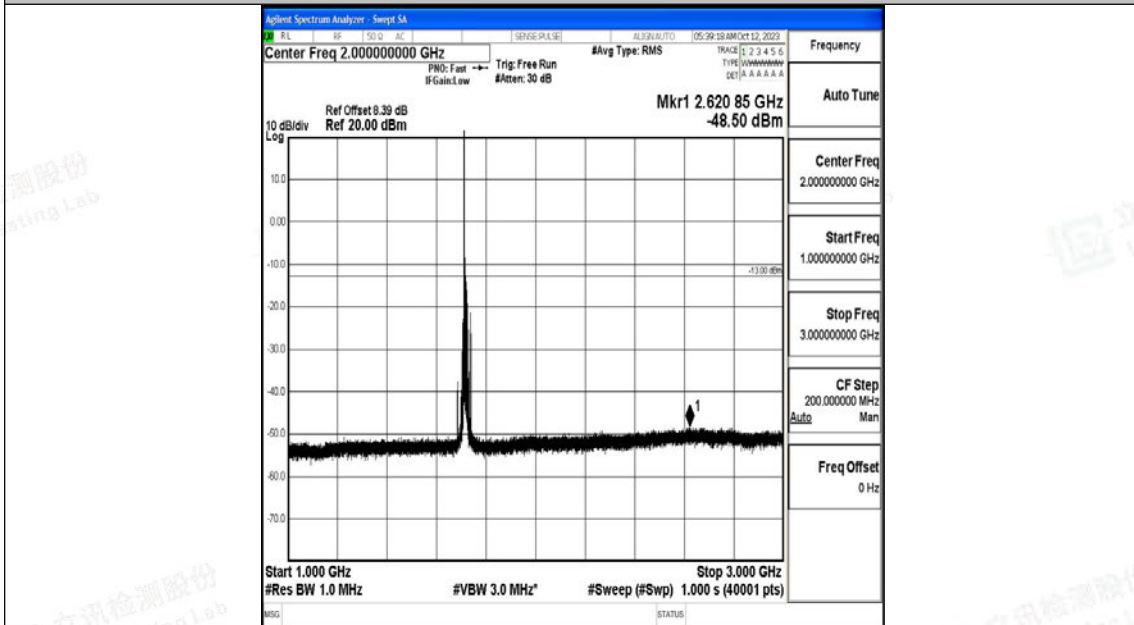

Band4_15MHz_QPSK_20025_1RB#0_30~1000_30~1000

Band4_15MHz_QPSK_20025_1RB#0_1000~3000_1000~3000