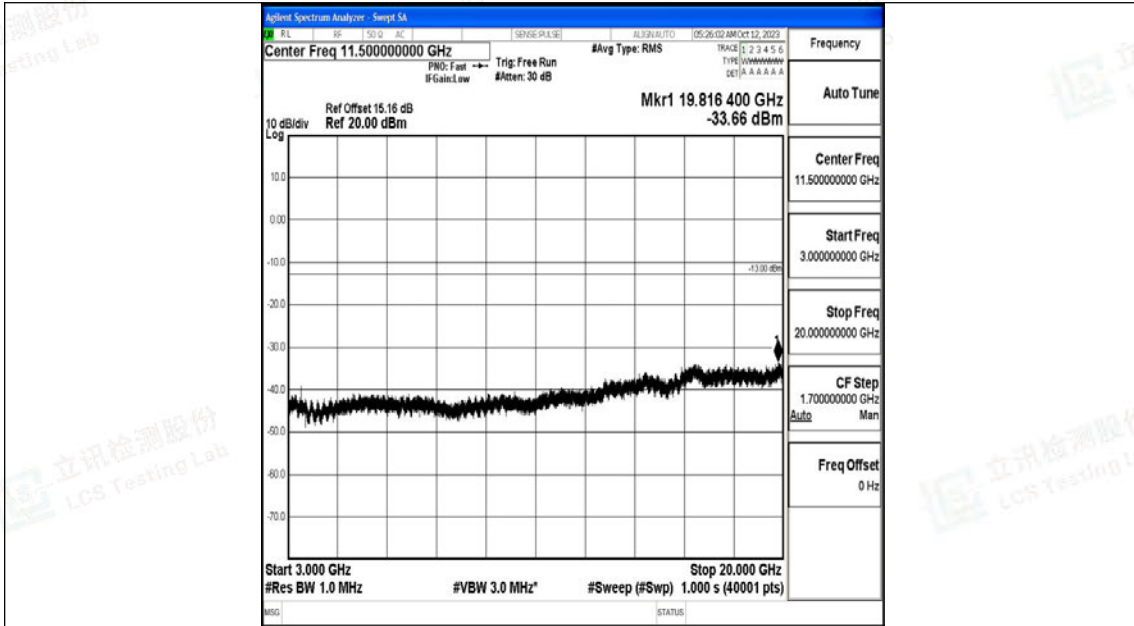

Band4_10MHz_QPSK_20175_1RB#0_1000~3000_1000~3000

Band4_10MHz_QPSK_20175_1RB#0_3000~20000_3000~20000