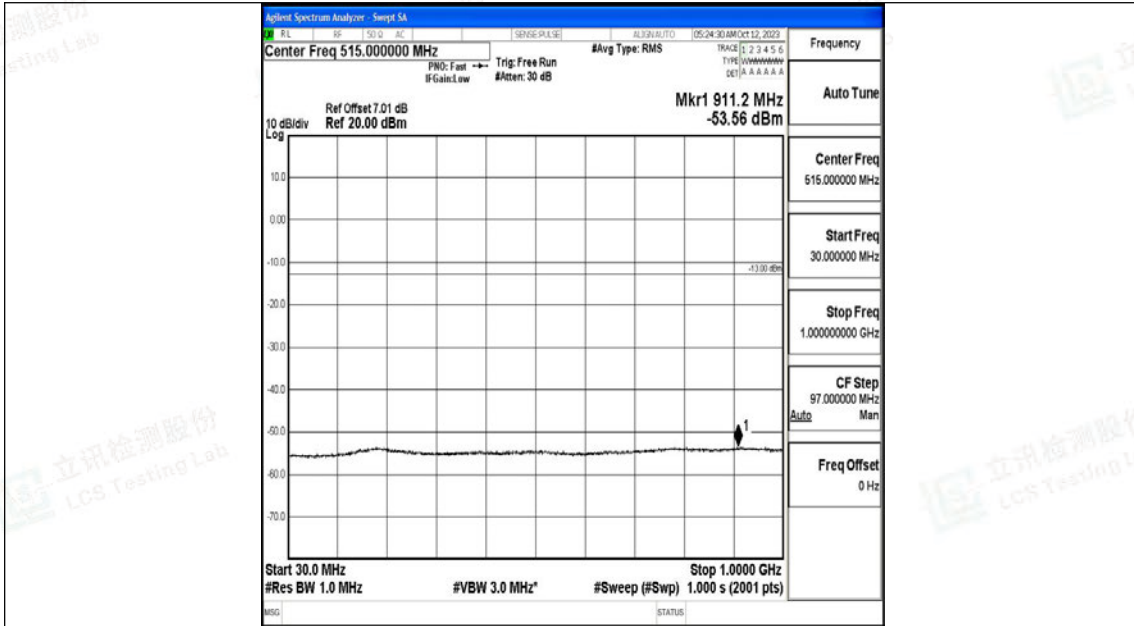

Band4_5MHz_16QAM_20375_1RB#0_30~1000_30~1000

Band4_5MHz_16QAM_20375_1RB#0_1000~3000_1000~3000

Band4_5MHz_16QAM_20375_1RB#0_3000~20000_3000~20000

Band4_10MHz_QPSK_20000_1RB#0_0.009~0.15_0.009~0.15

Band4_10MHz_QPSK_20000_1RB#0_0.15~30_0.15~30