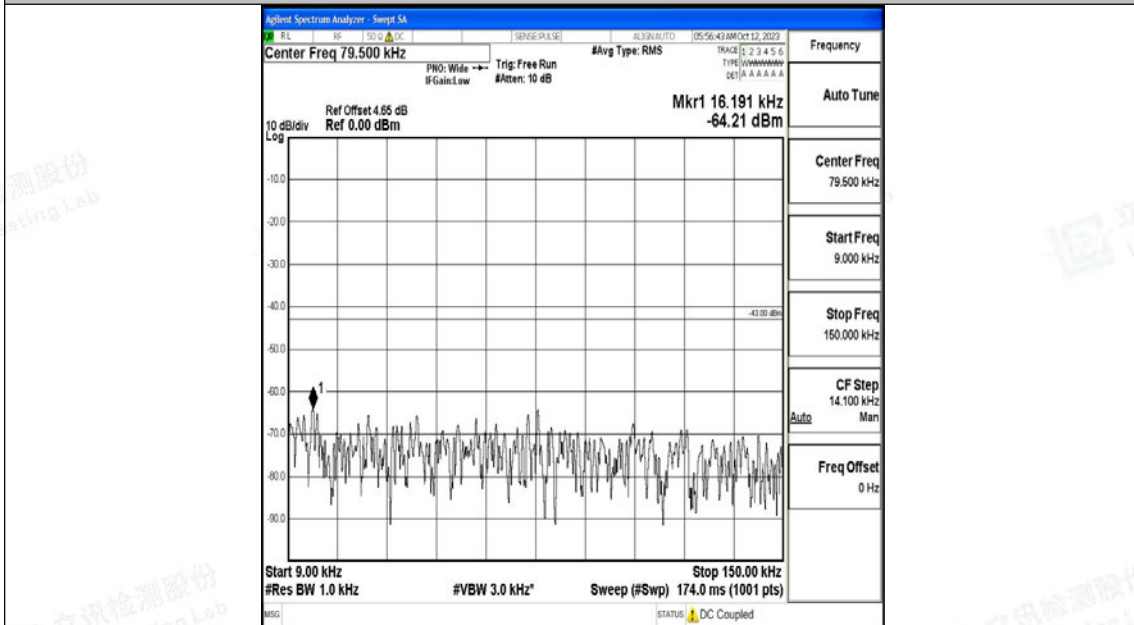

Band4_20MHz_QPSK_20300_1RB#0_30~1000_30~1000

Band4_20MHz_QPSK_20300_1RB#0_1000~3000_1000~3000

Band4_20MHz_QPSK_20300_1RB#0_3000~20000_3000~20000

Band4_20MHz_16QAM_20300_1RB#0_0.009~0.15_0.009~0.15

Band4_20MHz_16QAM_20300_1RB#0_0.15~30_0.15~30