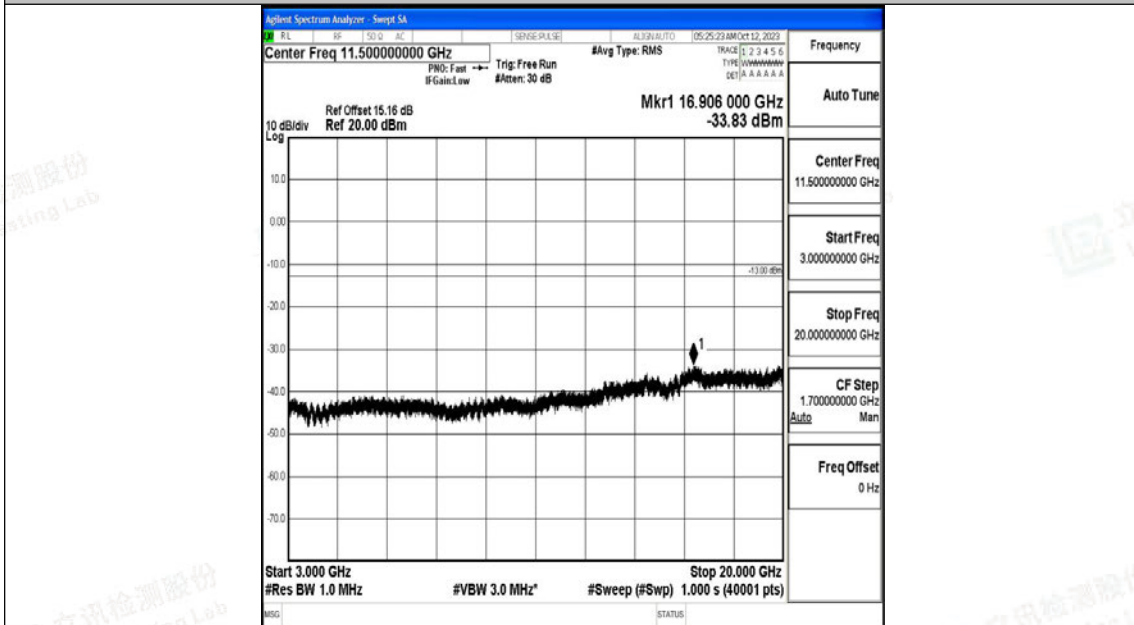

Band4_10MHz_16QAM_20000_1RB#0_1000~3000_1000~3000

Band4_10MHz_16QAM_20000_1RB#0_3000~20000_3000~20000