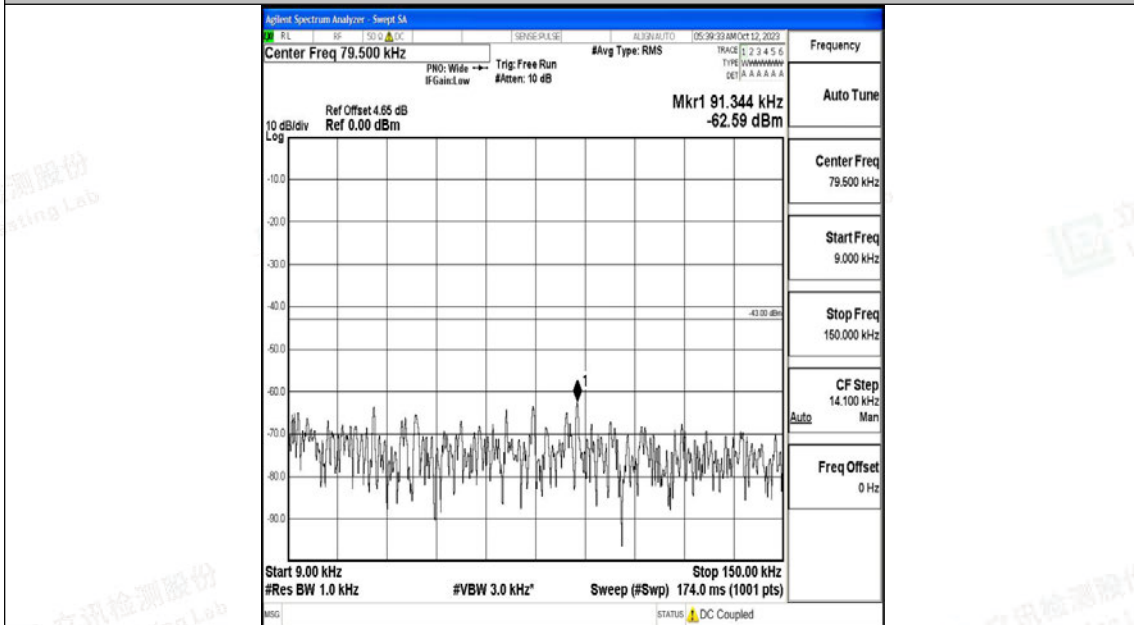

Band4_15MHz_QPSK_20025_1RB#0_30~1000_30~1000

Band4_15MHz_QPSK_20025_1RB#0_1000~3000_1000~3000

Band4_15MHz_QPSK_20025_1RB#0_3000~20000_3000~20000

Band4_15MHz_16QAM_20025_1RB#0_0.009~0.15_0.009~0.15

Band4_15MHz_16QAM_2025_1RB#0_0.15~30_0.15~30