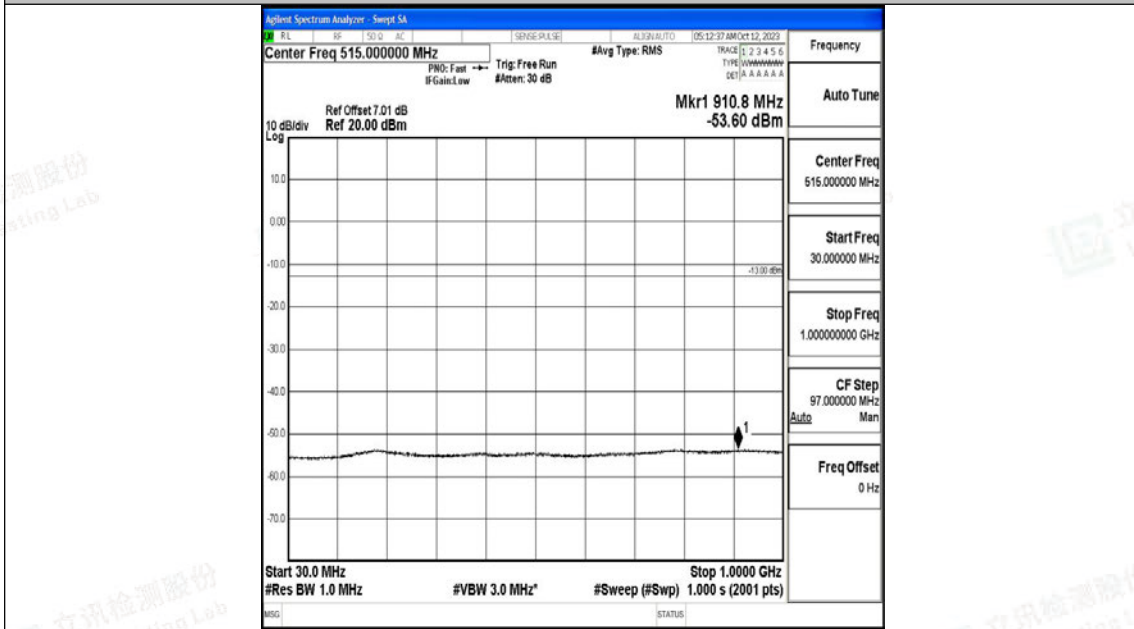

Band4_5MHz_QPSK_20375_1RB#0_30~1000_30~1000

Band4_5MHz_QPSK_20375_1RB#0_1000~3000_1000~3000

Band4_5MHz_QPSK_20375_1RB#0_3000~20000_3000~20000

Band4_5MHz_16QAM_20375_1RB#0_0.009~0.15_0.009~0.15

Band4_5MHz_16QAM_20375_1RB#0_0.15~30_0.15~30