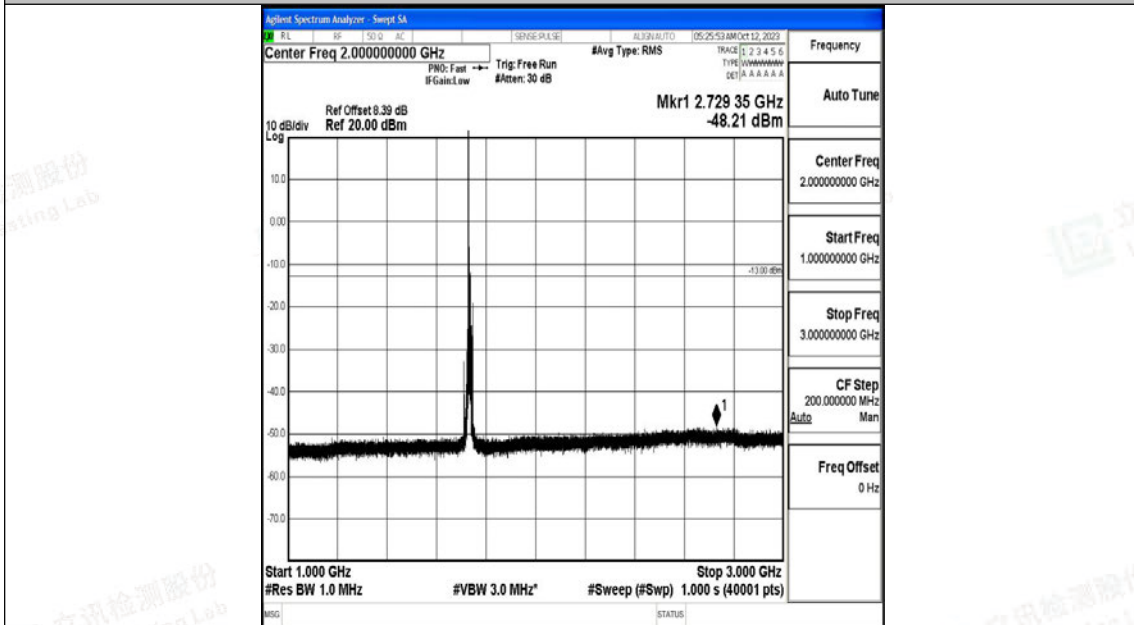

Band4_10MHz_QPSK_20175_1RB#0_30~1000_30~1000

Band4_10MHz_QPSK_20175_1RB#0_1000~3000_1000~3000