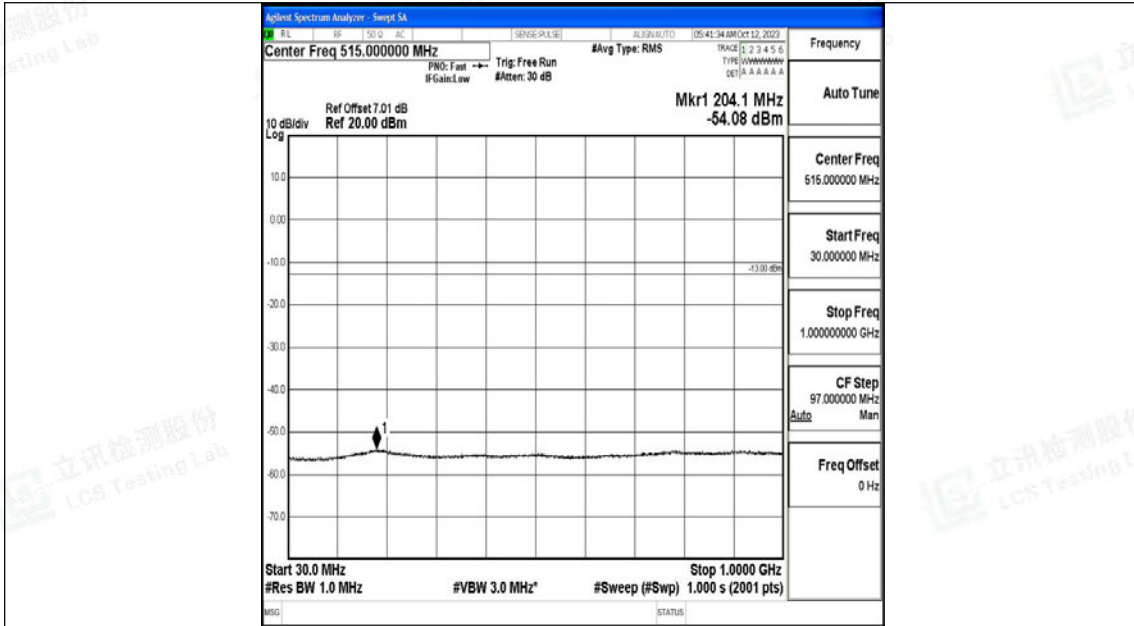

Band4_15MHz_16QAM_20175_1RB#0_30~1000_30~1000

Band4_15MHz_16QAM_20175_1RB#0_1000~3000_1000~3000

Band4_15MHz_16QAM_20175_1RB#0_3000~20000_3000~20000

Band4_15MHz_QPSK_20325_1RB#0_0.009~0.15_0.009~0.15

Band4_15MHz_QPSK_20325_1RB#0_0.15~30_0.15~30