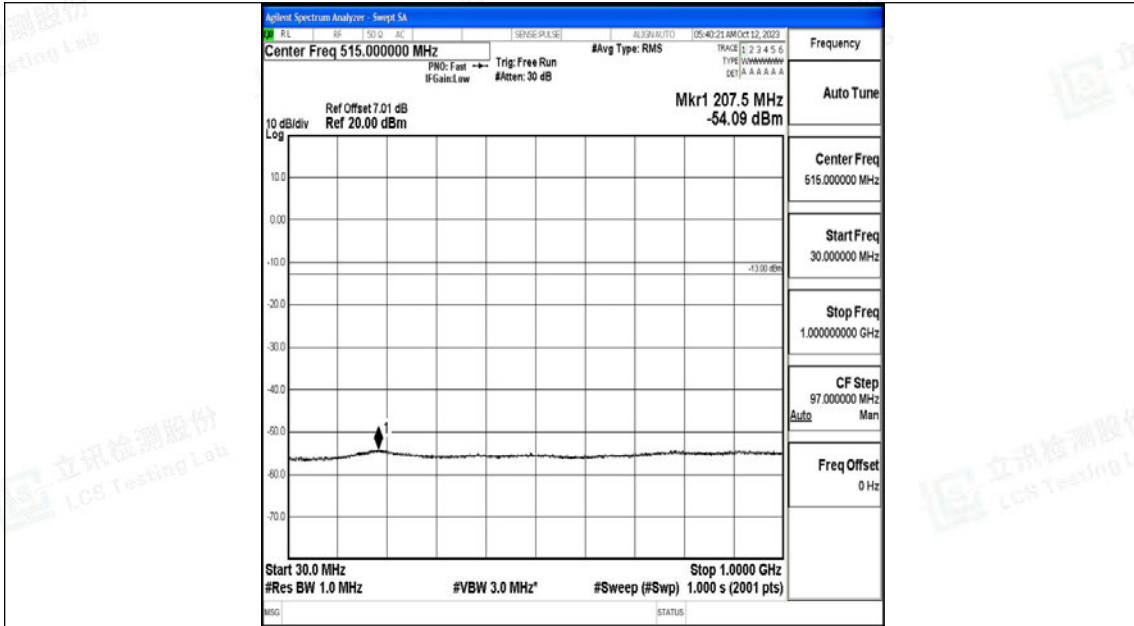

Band4_15MHz_16QAM_2025_1RB#0_30~1000_30~1000

Band4_15MHz_16QAM_2025_1RB#0_1000~3000_1000~3000

Band4_15MHz_16QAM_2025_1RB#0_3000~20000_3000~20000

Band4_15MHz_QPSK_20175_1RB#0_0.009~0.15_0.009~0.15

Band4_15MHz_QPSK_20175_1RB#0_0.15~30_0.15~30