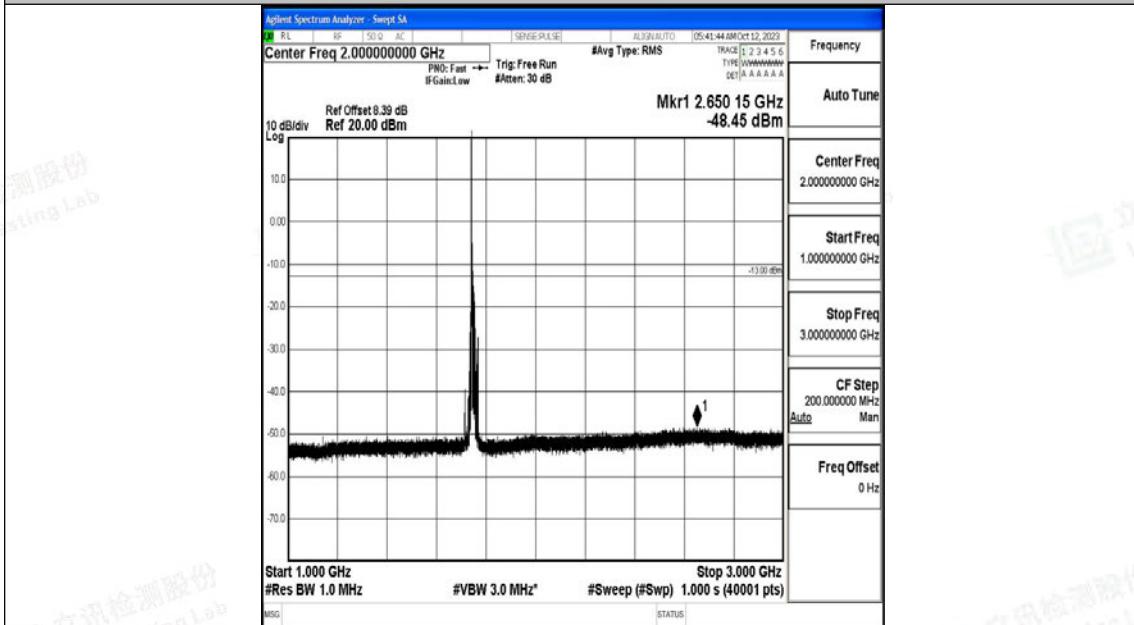

Band4_15MHz_QPSK_20325_1RB#0_30~1000_30~1000

Band4_15MHz_QPSK_20325_1RB#0_1000~3000_1000~3000