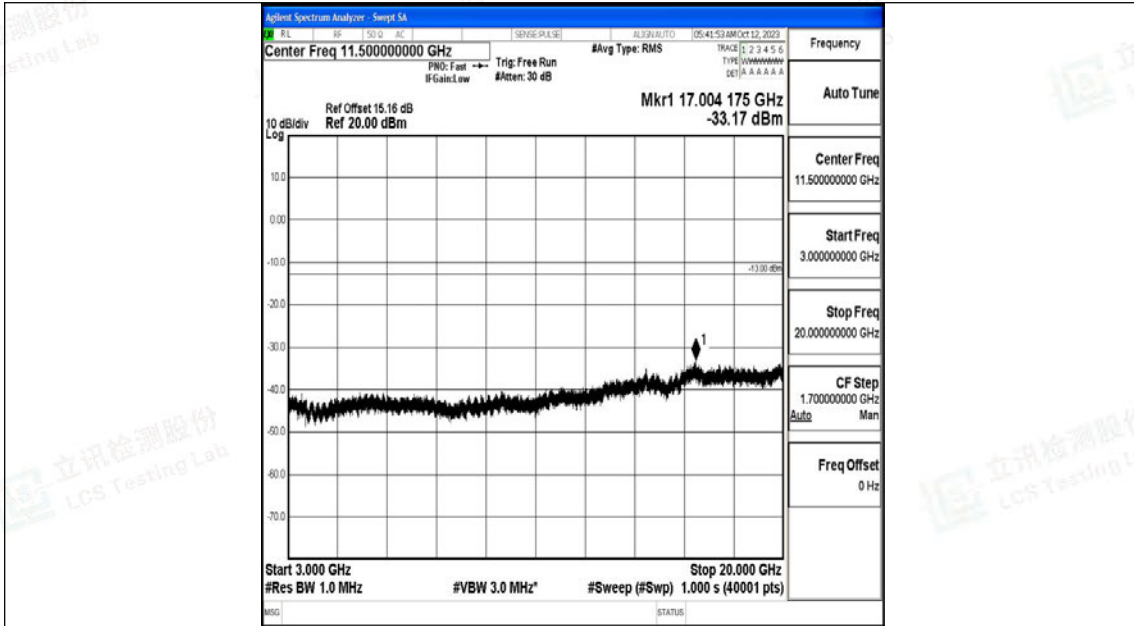

Band4_15MHz_QPSK_20325_1RB#0_1000~3000_1000~3000

Band4_15MHz_QPSK_20325_1RB#0_3000~20000_3000~20000