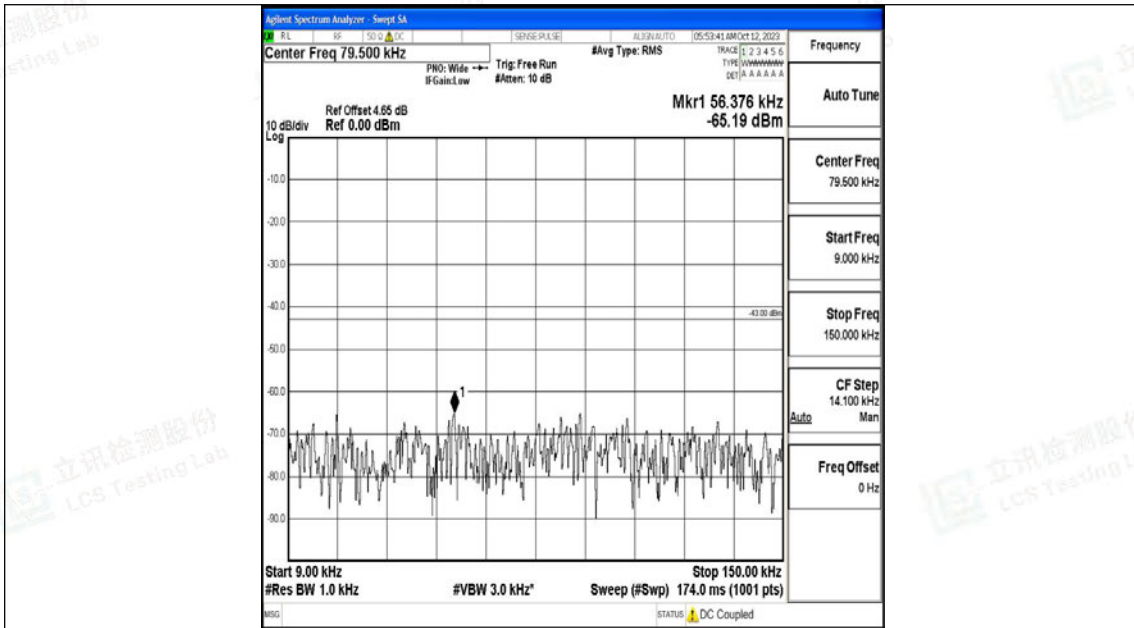

Band4_15MHz_16QAM_20325_1RB#0_30~1000_30~1000

Band4_15MHz_16QAM_20325_1RB#0_1000~3000_1000~3000

Band4_15MHz_16QAM_20325_1RB#0_3000~20000_3000~20000

Band4_20MHz_QPSK_20050_1RB#0_0.009~0.15_0.009~0.15

Band4_20MHz_QPSK_20050_1RB#0_0.15~30_0.15~30