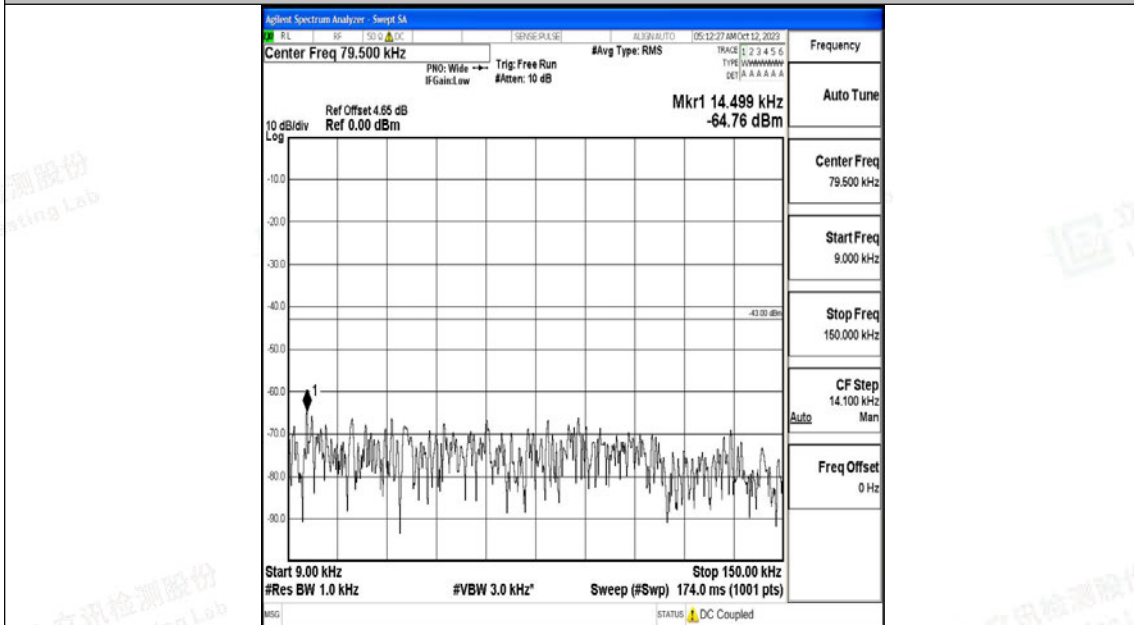

Band4_5MHz_QPSK_20375_1RB#0_30~1000_30~1000

Band4_5MHz_QPSK_20375_1RB#0_1000~3000_1000~3000

Band4_5MHz_QPSK_20375_1RB#0_3000~20000_3000~20000

Band4_5MHz_16QAM_20375_1RB#0_0.009~0.15_0.009~0.15

Band4_5MHz_16QAM_20375_1RB#0_0.15~30_0.15~30