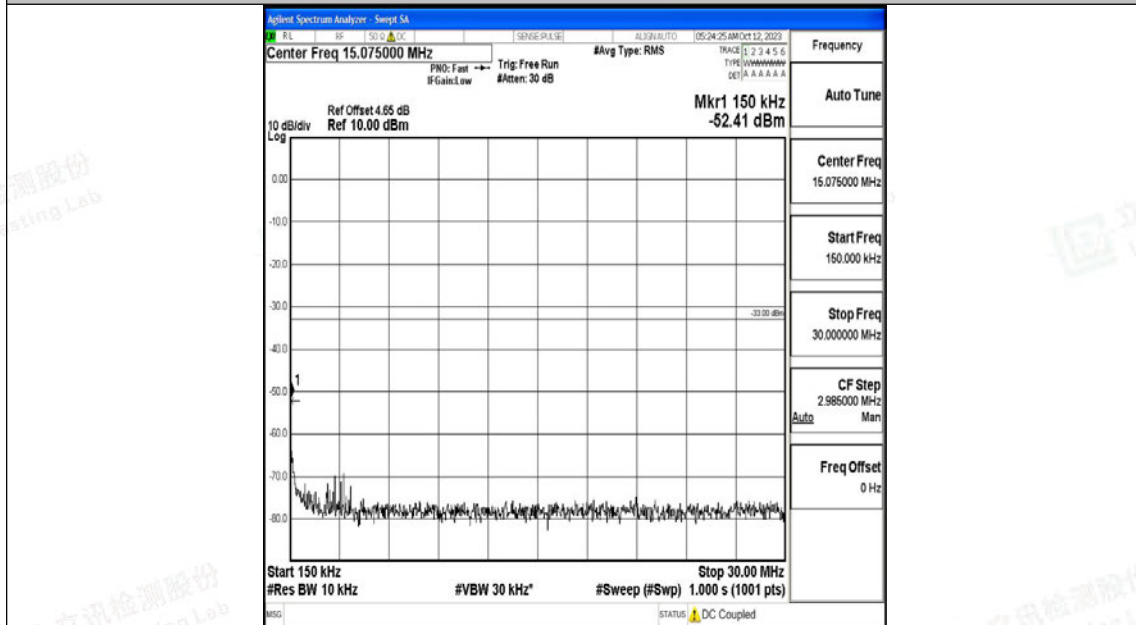

Band4_5MHz_16QAM_20375_1RB#0_30~1000_30~1000

Band4_5MHz_16QAM_20375_1RB#0_1000~3000_1000~3000

Band4_5MHz_16QAM_20375_1RB#0_3000~20000_3000~20000

Band4_10MHz_QPSK_20000_1RB#0_0.009~0.15_0.009~0.15

Band4_10MHz_QPSK_20000_1RB#0_0.15~30_0.15~30