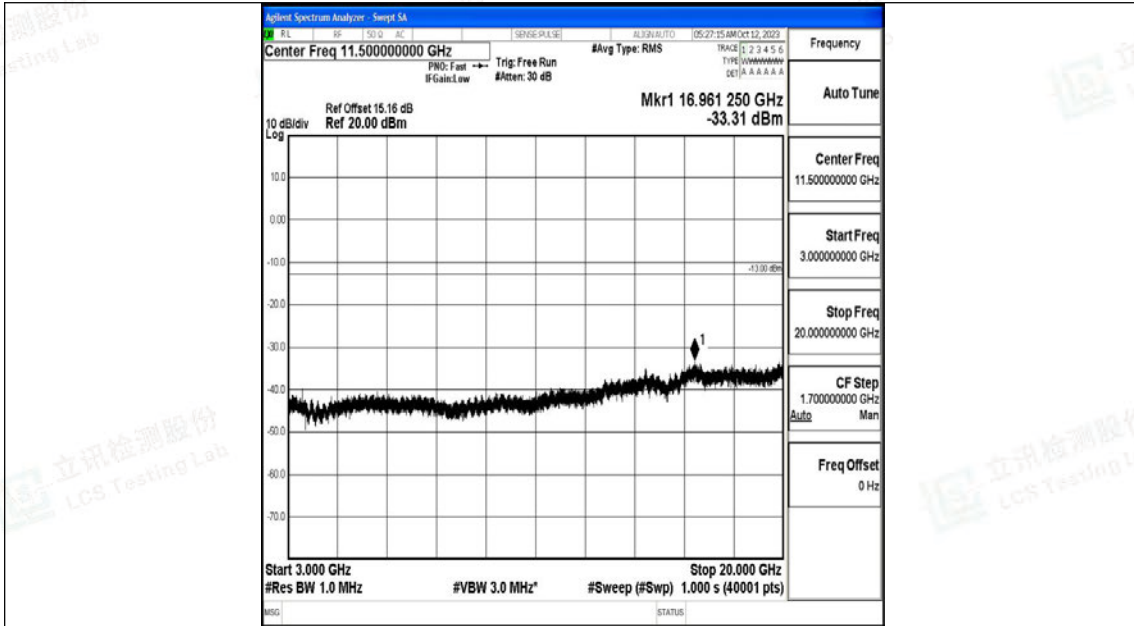

Band4_10MHz_QPSK_20350_1RB#0_1000~3000_1000~3000

Band4_10MHz_QPSK_20350_1RB#0_3000~20000_3000~20000