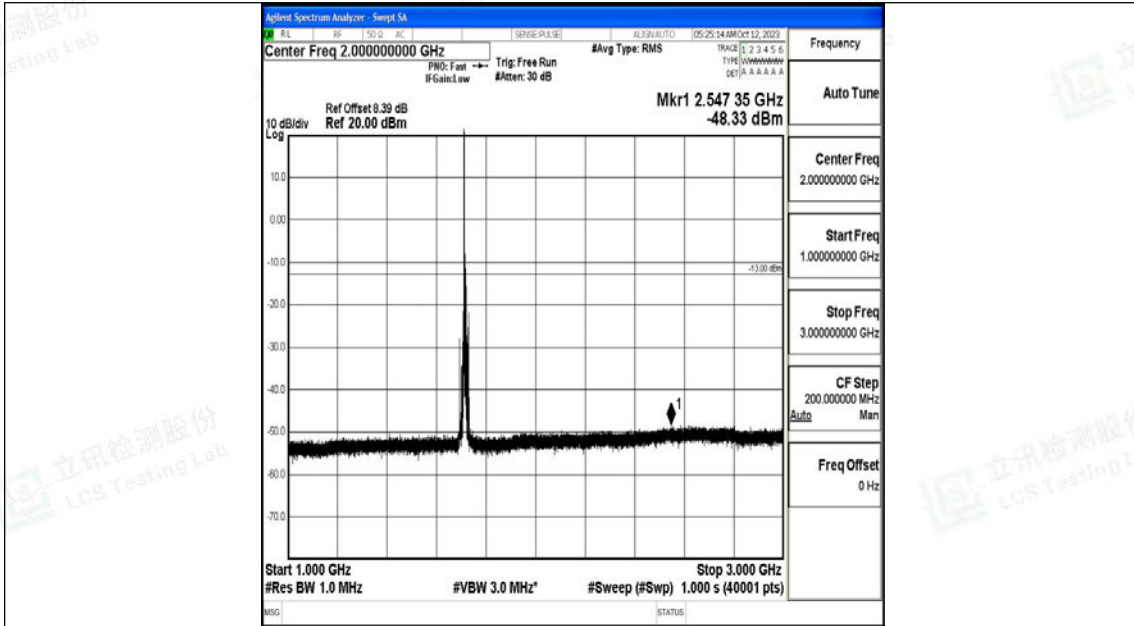

Band4_10MHz_16QAM_20000_1RB#0_30~1000_30~1000

Band4_10MHz_16QAM_20000_1RB#0_1000~3000_1000~3000