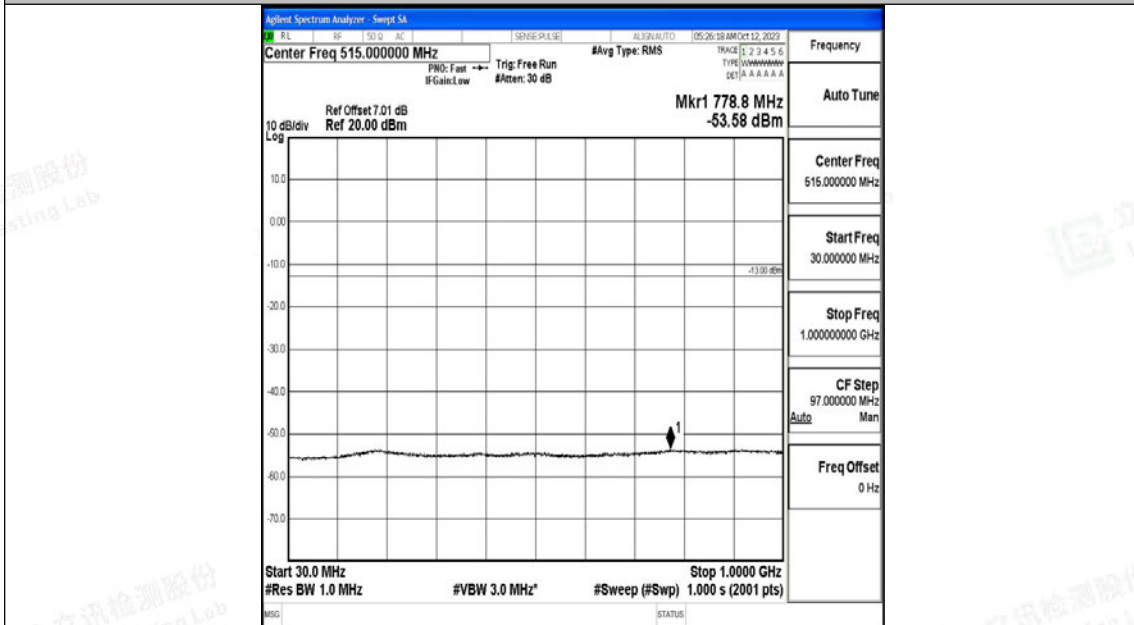

Band4_10MHz_QPSK_20175_1RB#0_30~1000_30~1000

Band4_10MHz_QPSK_20175_1RB#0_1000~3000_1000~3000

Band4_10MHz_QPSK_20175_1RB#0_3000~20000_3000~20000

Band4_10MHz_16QAM_20175_1RB#0_0.009~0.15_0.009~0.15

Band4_10MHz_16QAM_20175_1RB#0_0.15~30_0.15~30