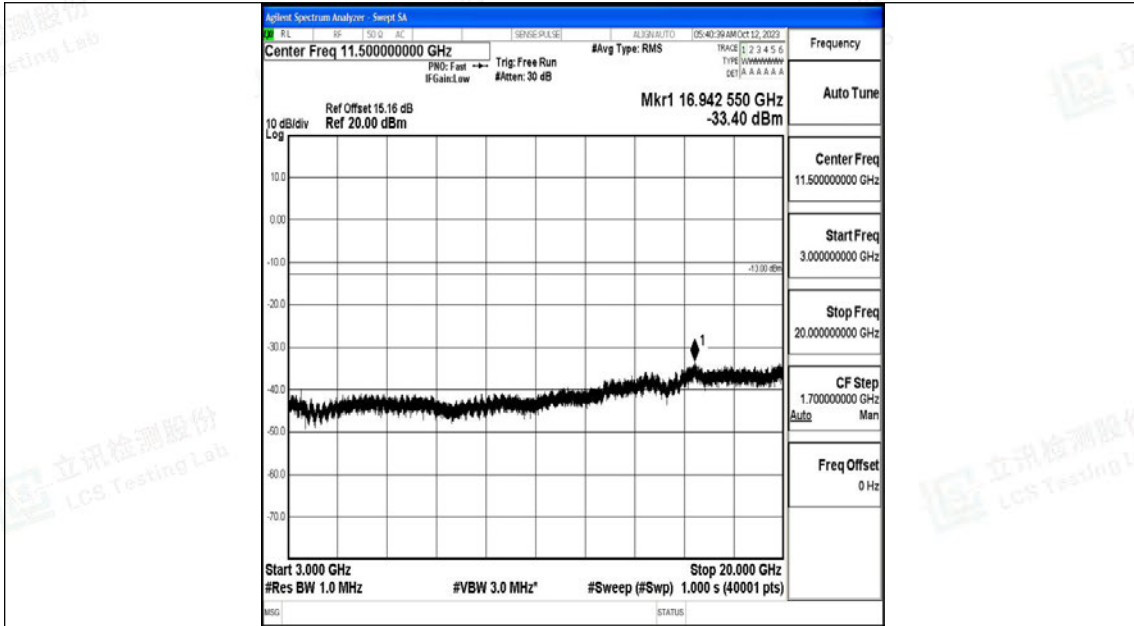

Band4_15MHz_QPSK_20175_1RB#0_1000~3000_1000~3000

Band4_15MHz_QPSK_20175_1RB#0_3000~20000_3000~20000