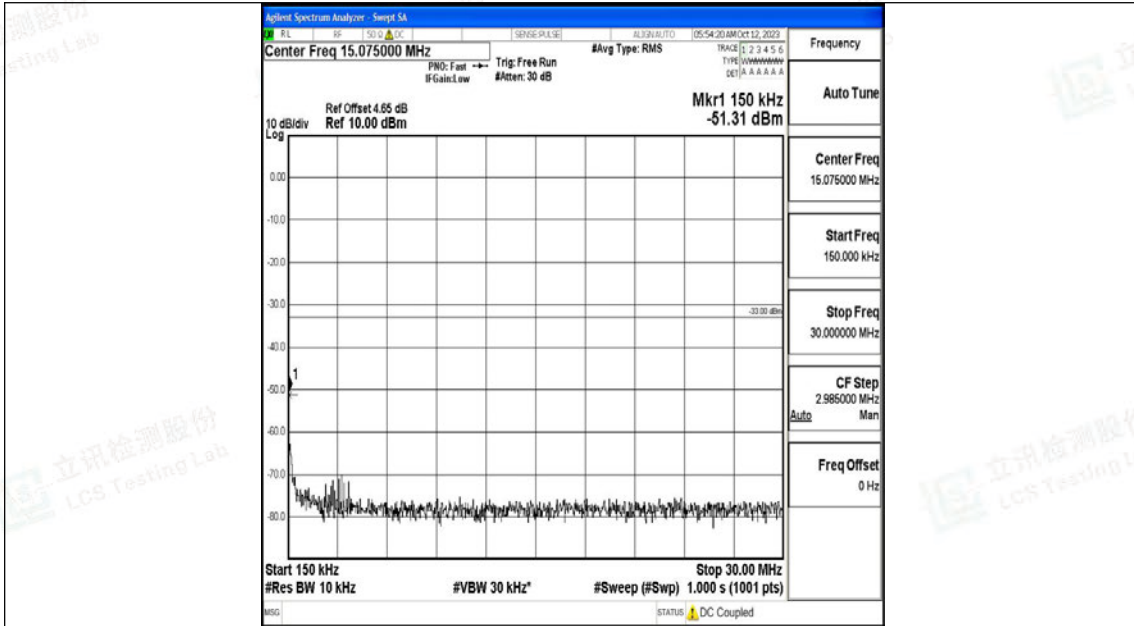

Band4_20MHz_QPSK_20050_1RB#0_30~1000_30~1000

Band4_20MHz_QPSK_20050_1RB#0_1000~3000_1000~3000

Band4_20MHz_QPSK_20050_1RB#0_3000~20000_3000~20000

Band4_20MHz_16QAM_20050_1RB#0_0.009~0.15_0.009~0.15

Band4_20MHz_16QAM_20050_1RB#0_0.15~30_0.15~30