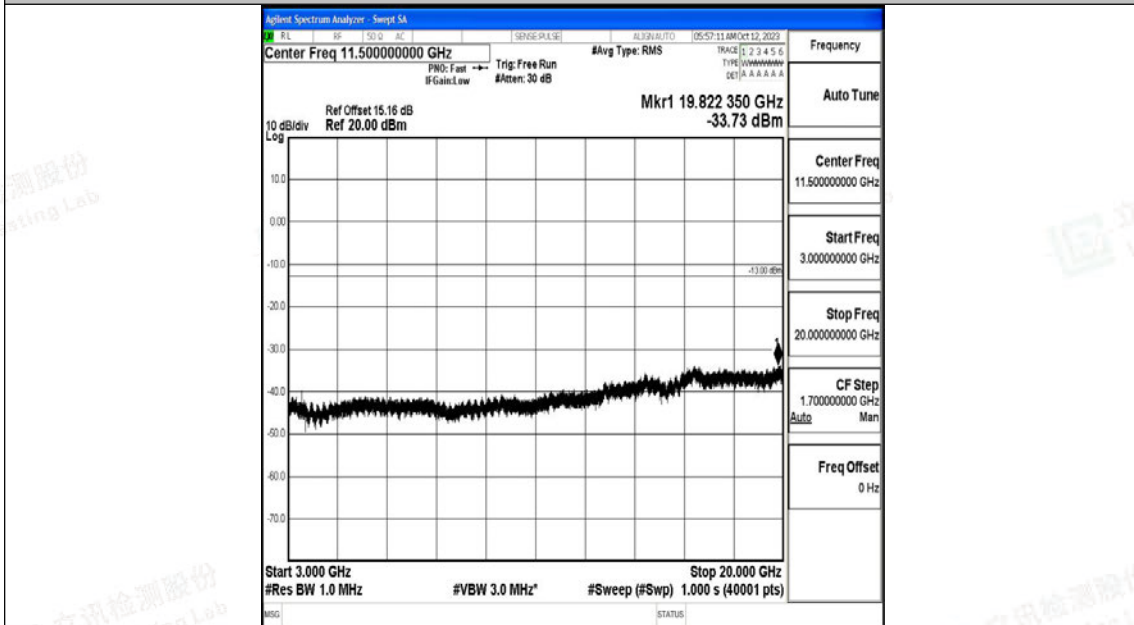

Band4_20MHz_16QAM_20300_1RB#0_1000~3000_1000~3000

Band4_20MHz_16QAM_20300_1RB#0_3000~20000_3000~20000