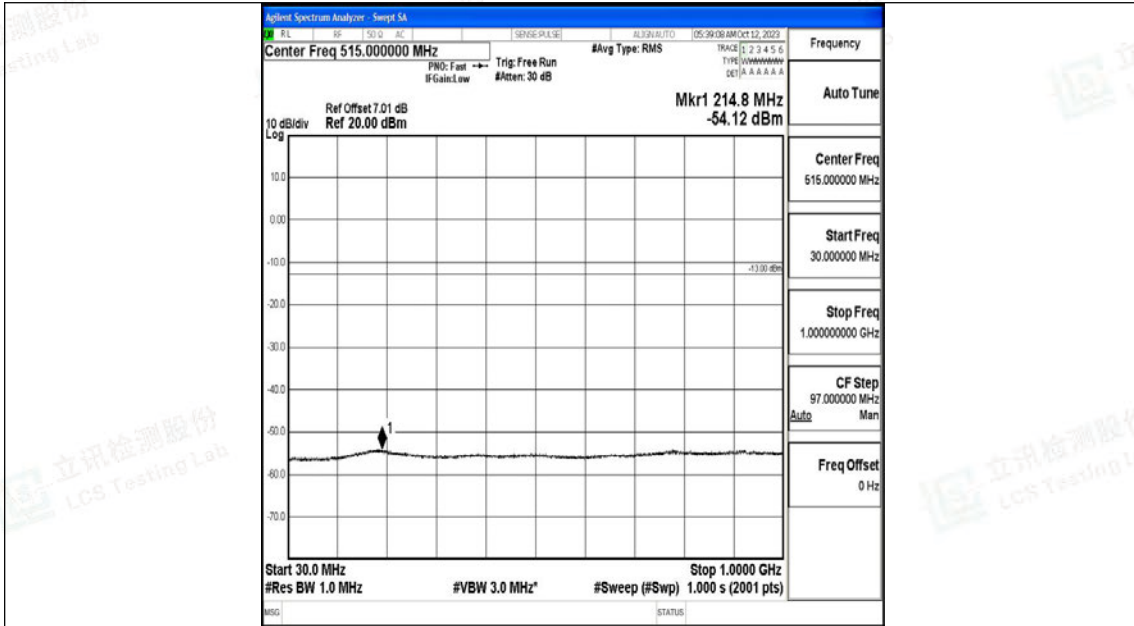

Band4_10MHz_16QAM_20350_1RB#0_30~1000_30~1000

Band4_10MHz_16QAM_20350_1RB#0_1000~3000_1000~3000

Band4_10MHz_16QAM_20350_1RB#0_3000~20000_3000~20000

Band4_15MHz_QPSK_20025_1RB#0_0.009~0.15_0.009~0.15

Band4_15MHz_QPSK_20025_1RB#0_0.15~30_0.15~30