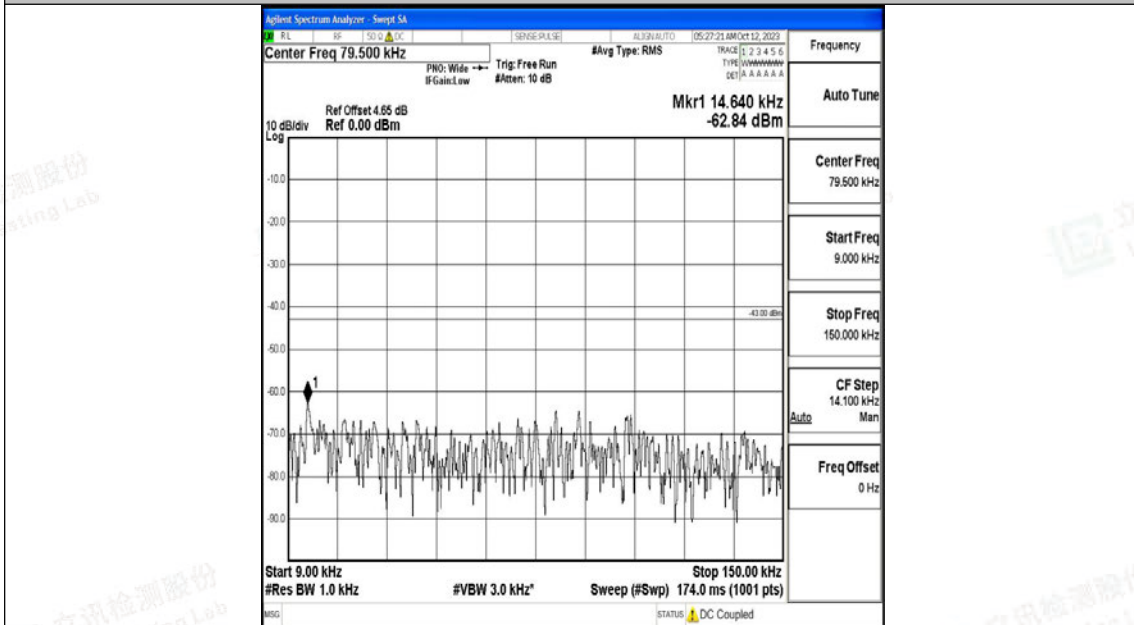

Band4_10MHz_QPSK_20350_1RB#0_30~1000_30~1000

Band4_10MHz_QPSK_20350_1RB#0_1000~3000_1000~3000

Band4_10MHz_QPSK_20350_1RB#0_3000~20000_3000~20000

Band4_10MHz_16QAM_20350_1RB#0_0.009~0.15_0.009~0.15

Band4_10MHz_16QAM_20350_1RB#0_0.15~30_0.15~30