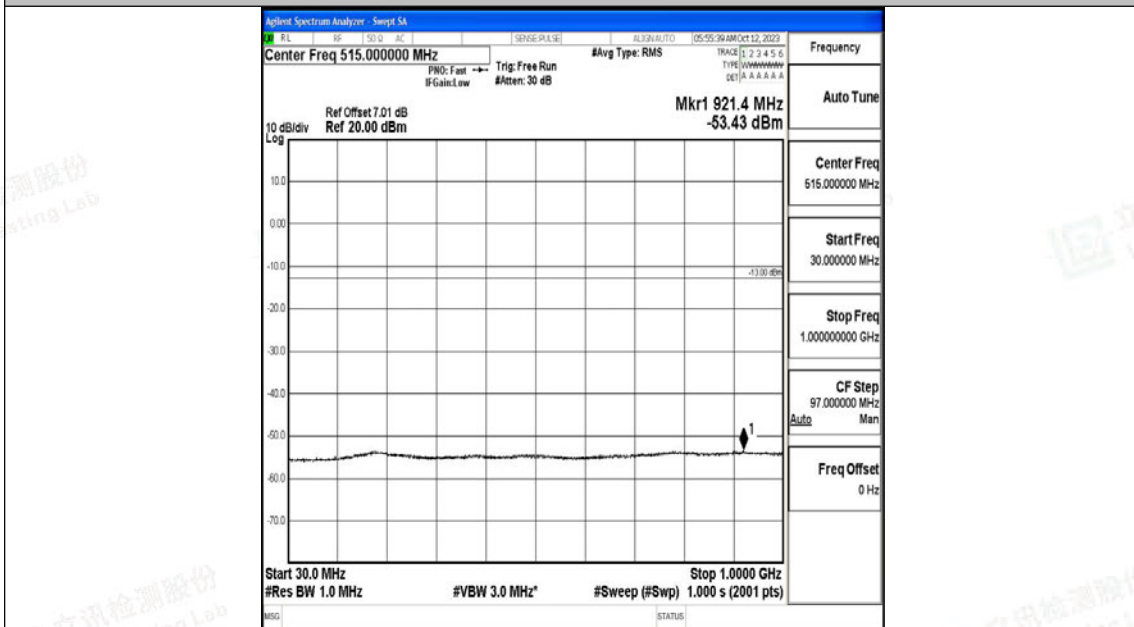

Band4_20MHz_QPSK_20175_1RB#0_30~1000_30~1000

Band4_20MHz_QPSK_20175_1RB#0_1000~3000_1000~3000

Band4_20MHz_QPSK_20175_1RB#0_3000~20000_3000~20000

Band4_20MHz_16QAM_20175_1RB#0_0.009~0.15_0.009~0.15

Band4_20MHz_16QAM_20175_1RB#0_0.15~30_0.15~30