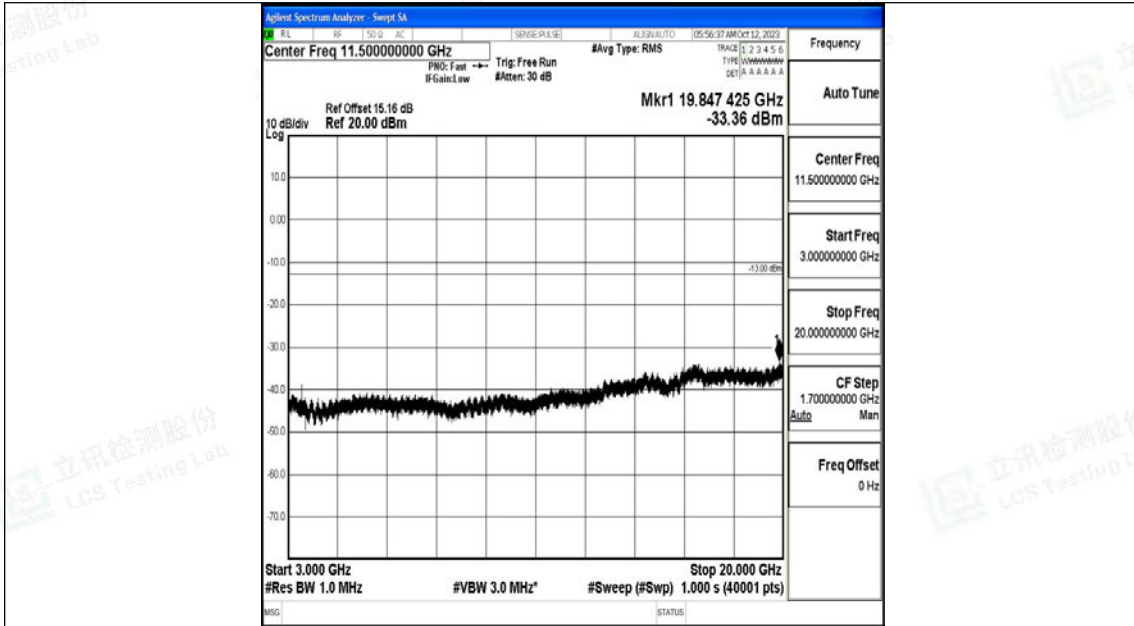

Band4_20MHz_QPSK_20300_1RB#0_1000~3000_1000~3000

Band4_20MHz_QPSK_20300_1RB#0_3000~20000_3000~20000