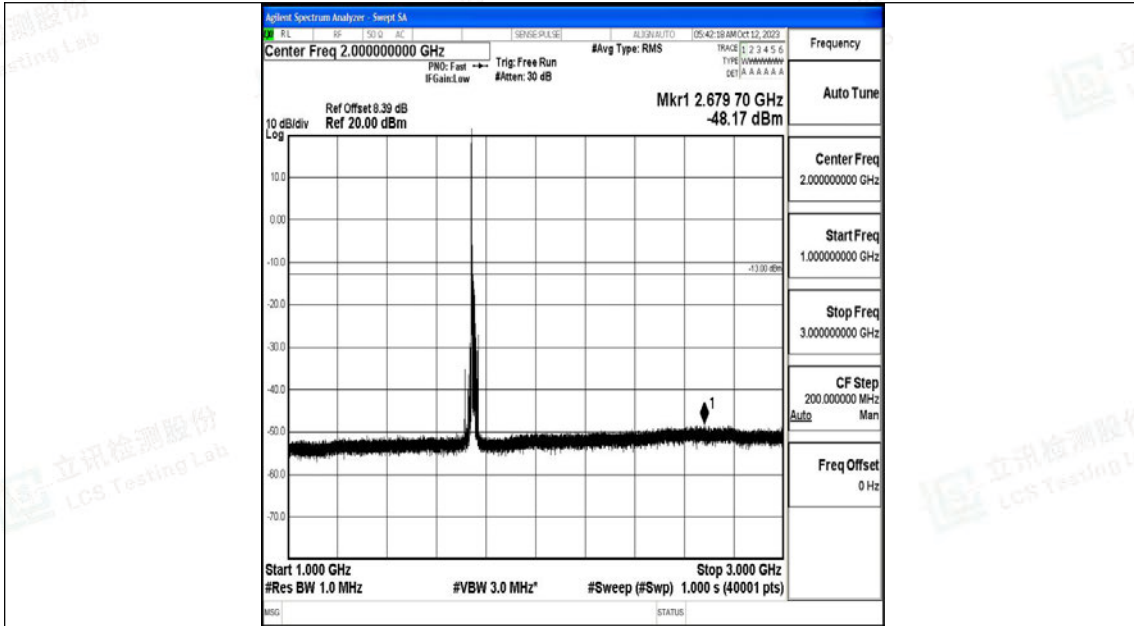

Band4_15MHz_16QAM_20325_1RB#0_30~1000_30~1000

Band4_15MHz_16QAM_20325_1RB#0_1000~3000_1000~3000