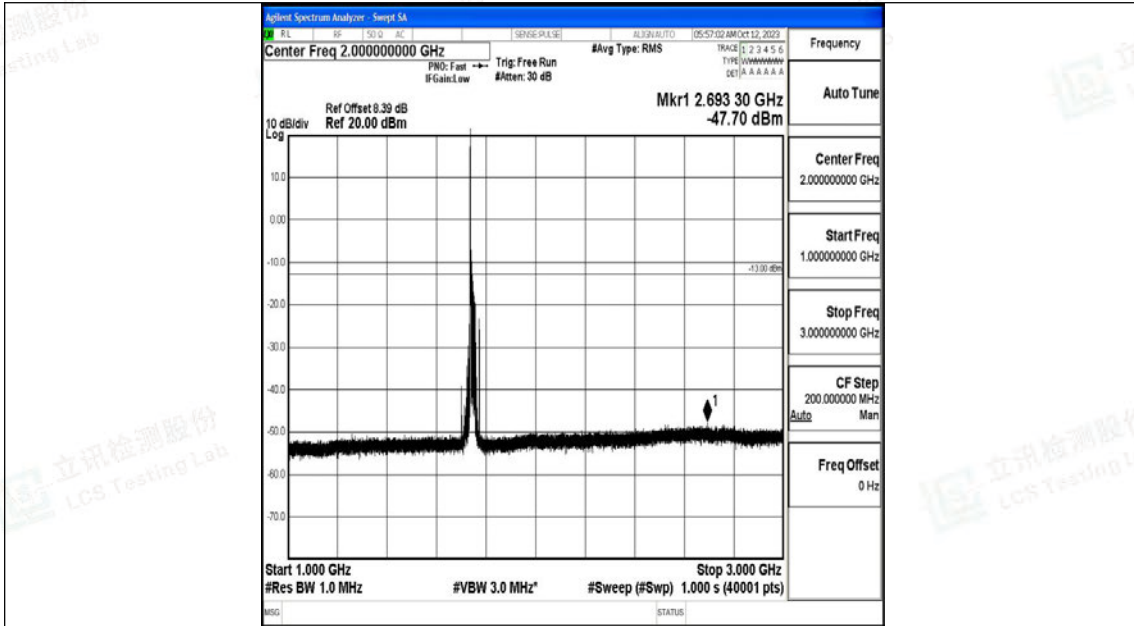

Band4_20MHz_16QAM_20300_1RB#0_30~1000_30~1000

Band4_20MHz_16QAM_20300_1RB#0_1000~3000_1000~3000