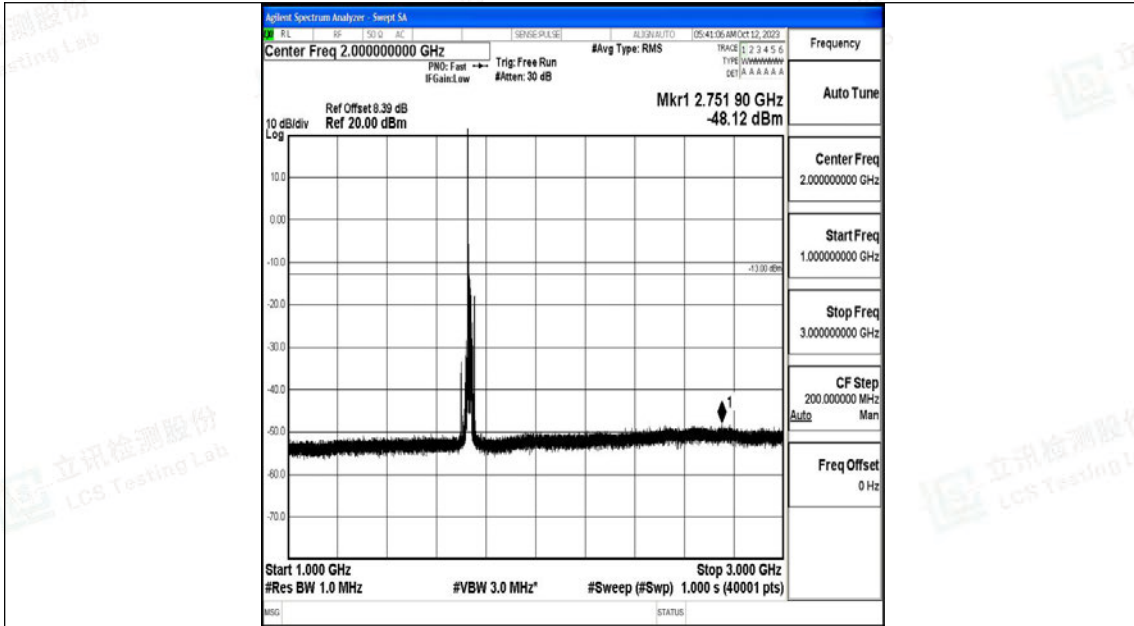

Band4_15MHz_16QAM_20175_1RB#0_30~1000_30~1000

Band4_15MHz_16QAM_20175_1RB#0_1000~3000_1000~3000