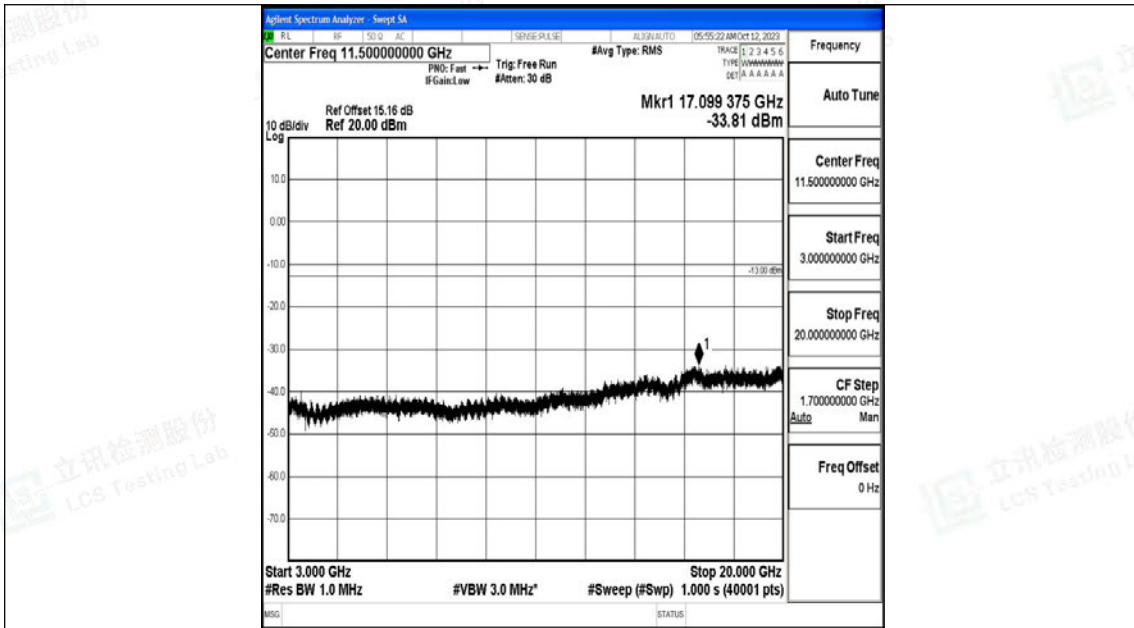

Band4_20MHz_QPSK_20175_1RB#0_1000~3000_1000~3000

Band4_20MHz_QPSK_20175_1RB#0_3000~20000_3000~20000