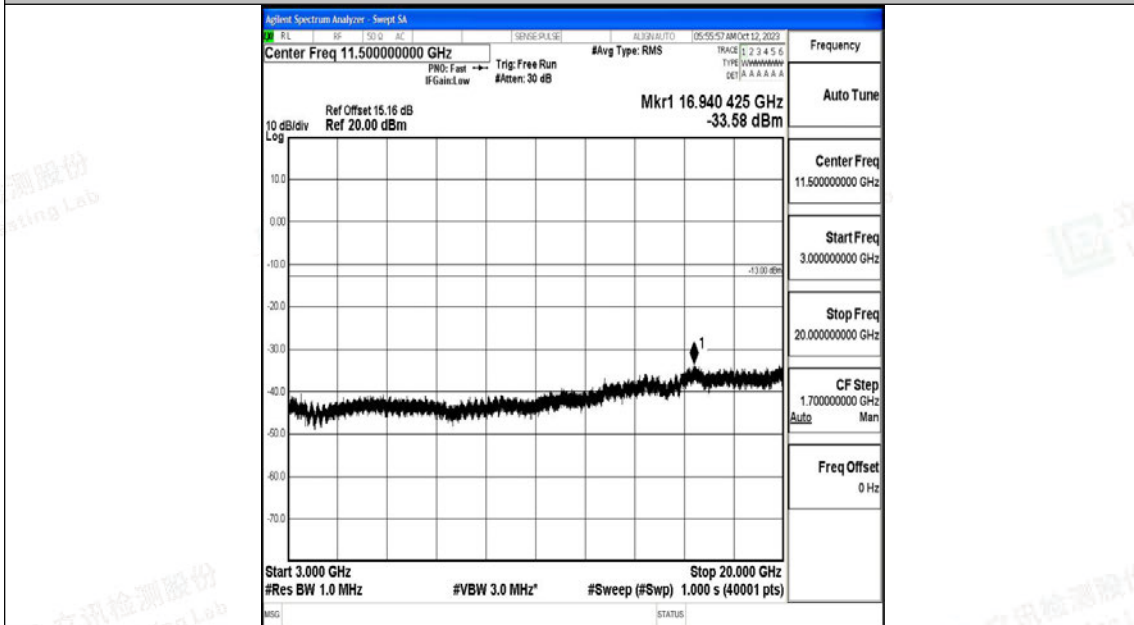

Band4_20MHz_16QAM_20175_1RB#0_1000~3000_1000~3000

Band4_20MHz_16QAM_20175_1RB#0_3000~20000_3000~20000