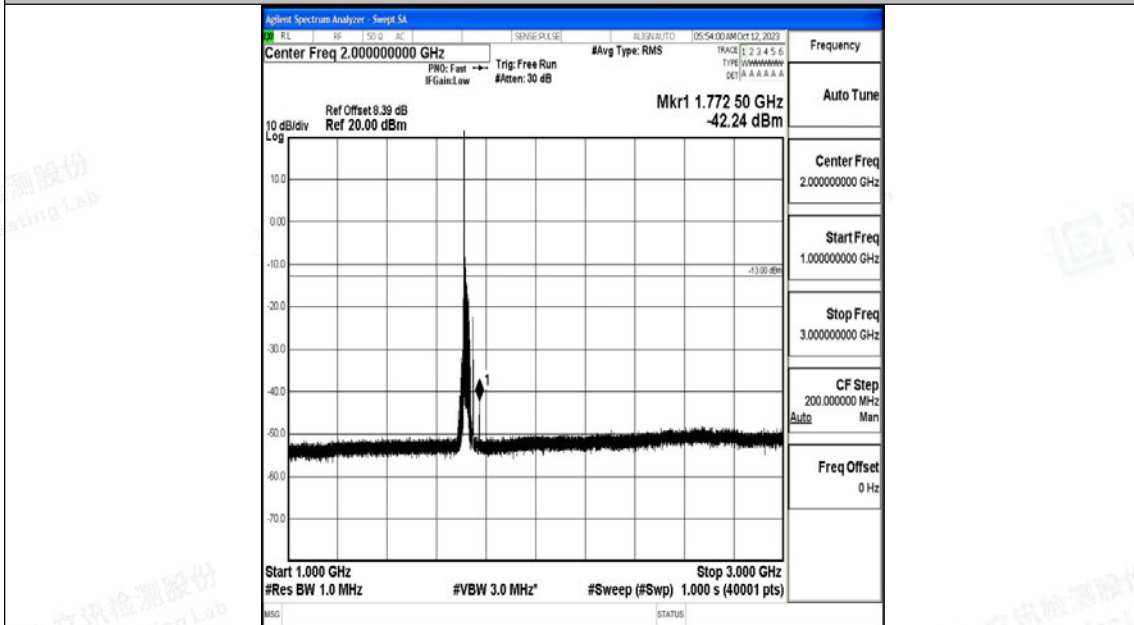

Band4_20MHz_QPSK_20050_1RB#0_30~1000_30~1000

Band4_20MHz_QPSK_20050_1RB#0_1000~3000_1000~3000