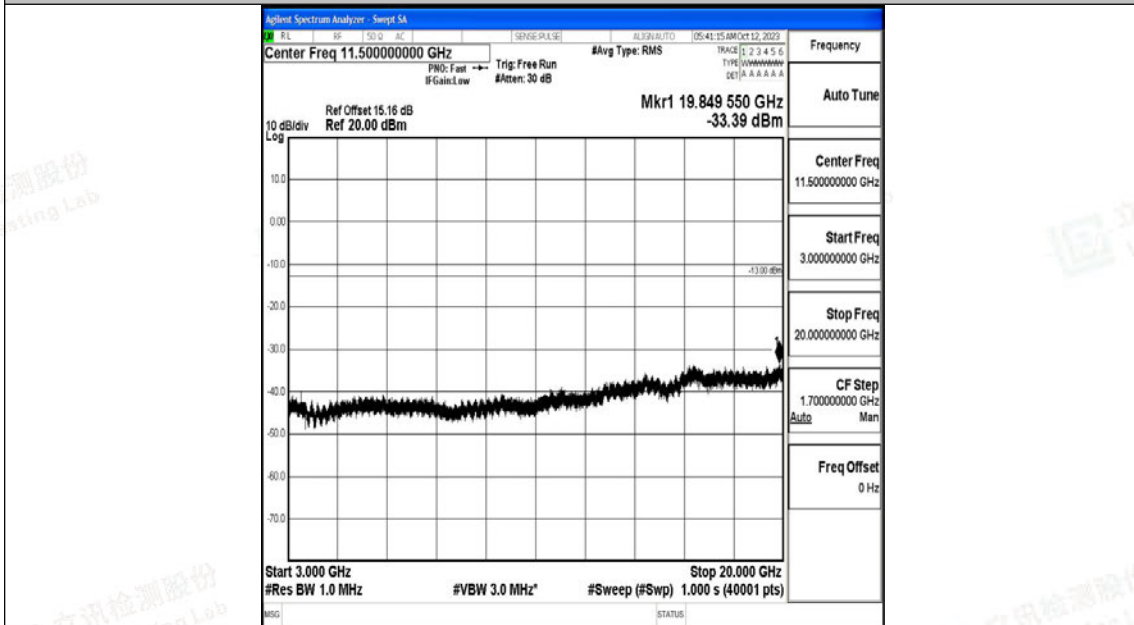

Band4_15MHz_16QAM_20175_1RB#0_1000~3000_1000~3000

Band4_15MHz_16QAM_20175_1RB#0_3000~20000_3000~20000