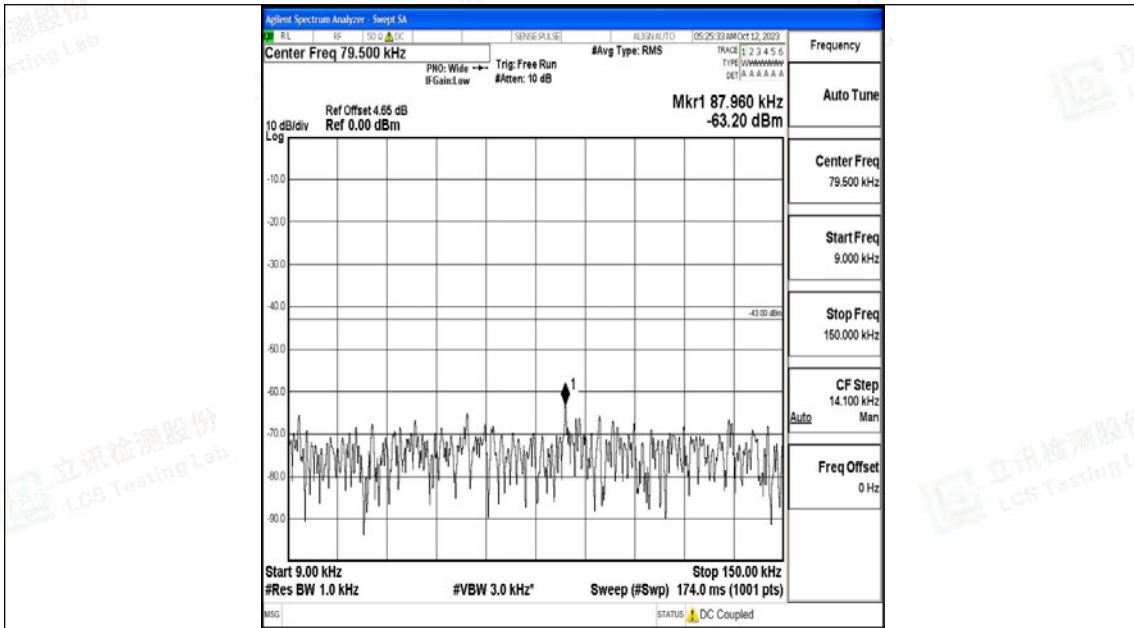

Band4_10MHz_16QAM_20000_1RB#0_30~1000_30~1000

Band4_10MHz_16QAM_20000_1RB#0_1000~3000_1000~3000

Band4_10MHz_16QAM_20000_1RB#0_3000~20000_3000~20000

Band4_10MHz_QPSK_20175_1RB#0_0.009~0.15_0.009~0.15

Band4_10MHz_QPSK_20175_1RB#0_0.15~30_0.15~30