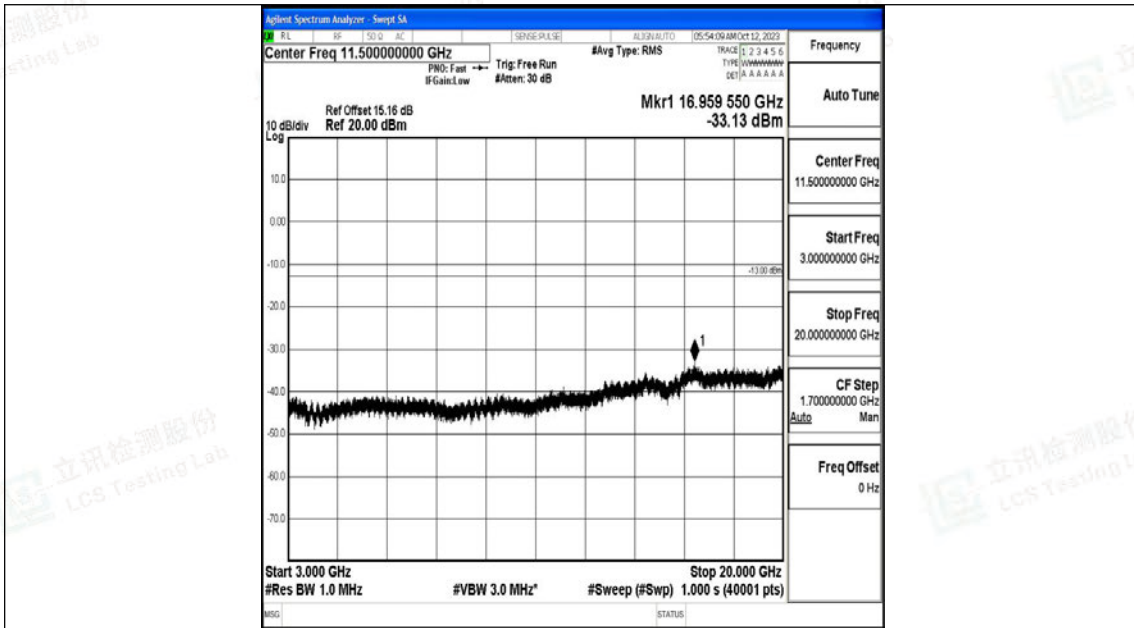

Band4_20MHz_QPSK_20050_1RB#0_1000~3000_1000~3000

Band4_20MHz_QPSK_20050_1RB#0_3000~20000_3000~20000