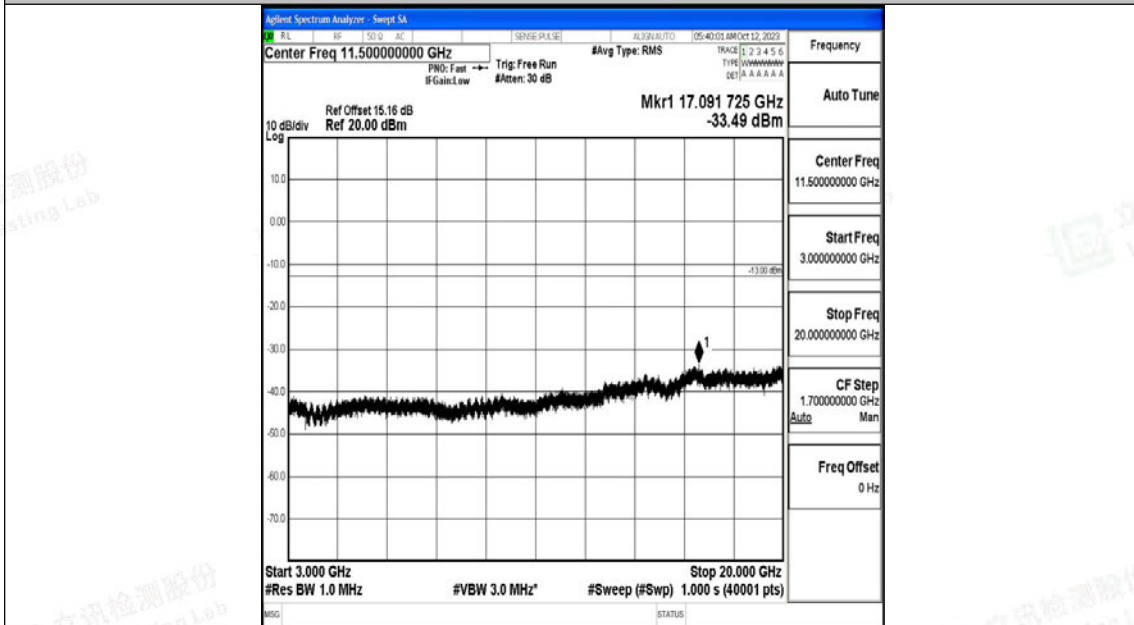

Band4_15MHz_16QAM_2025_1RB#0_1000~3000_1000~3000

Band4_15MHz_16QAM_2025_1RB#0_3000~20000_3000~20000