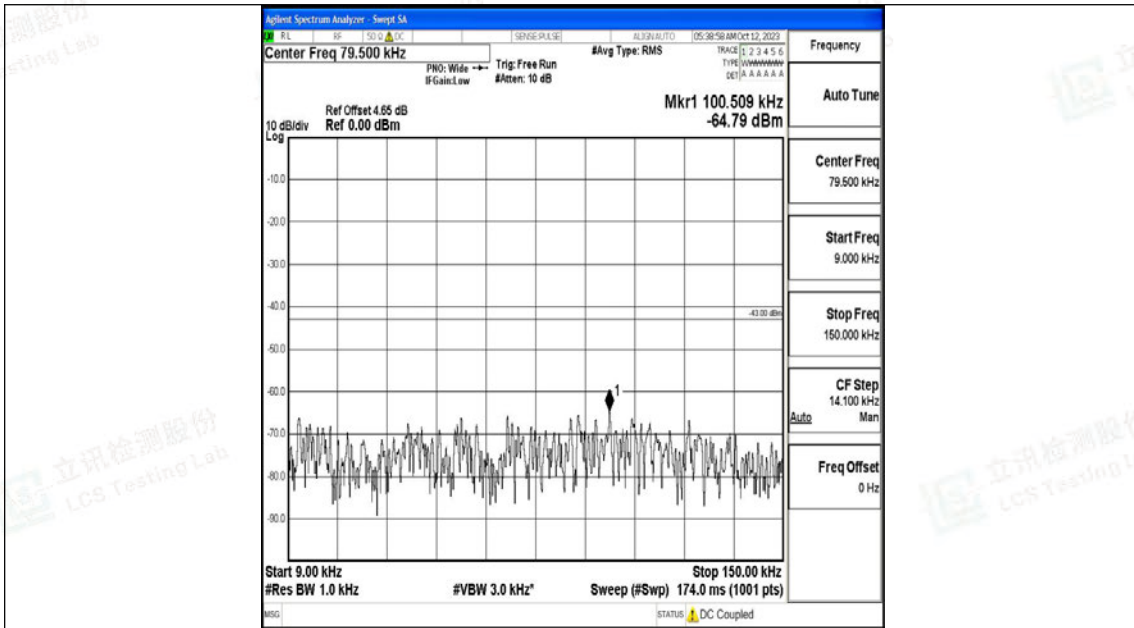

Band4_10MHz_16QAM_20350_1RB#0_30~1000_30~1000

Band4_10MHz_16QAM_20350_1RB#0_1000~3000_1000~3000

Band4_10MHz_16QAM_20350_1RB#0_3000~20000_3000~20000

Band4_15MHz_QPSK_20025_1RB#0_0.009~0.15_0.009~0.15

Band4_15MHz_QPSK_20025_1RB#0_0.15~30_0.15~30