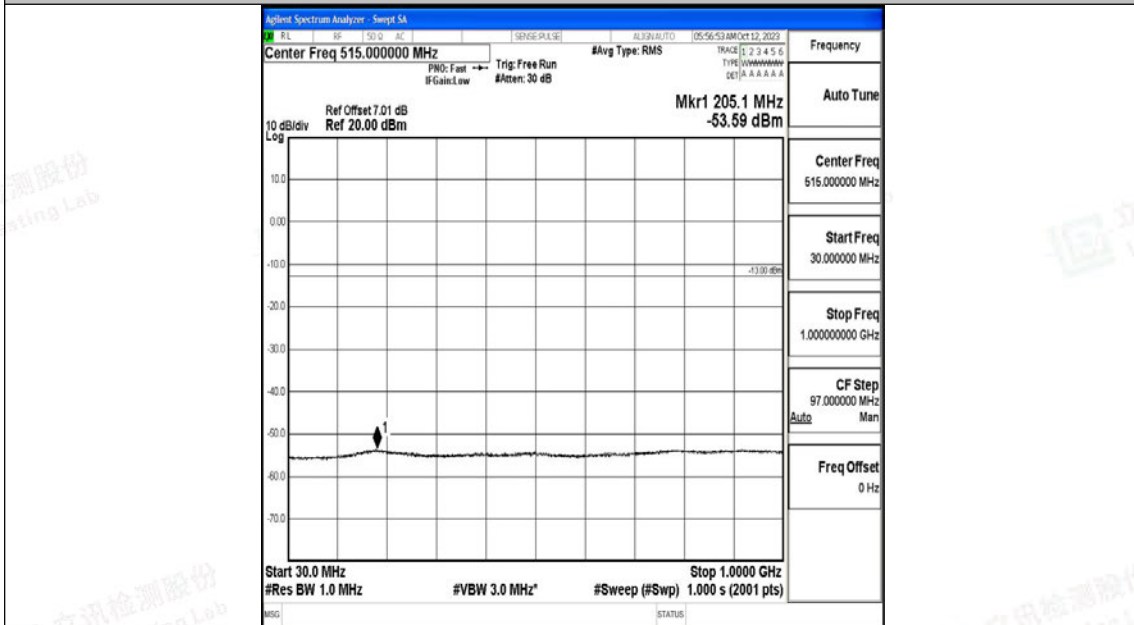

Band4_20MHz_QPSK_20300_1RB#0_30~1000_30~1000

Band4_20MHz_QPSK_20300_1RB#0_1000~3000_1000~3000

Band4_20MHz_QPSK_20300_1RB#0_3000~20000_3000~20000

Band4_20MHz_16QAM_20300_1RB#0_0.009~0.15_0.009~0.15

Band4_20MHz_16QAM_20300_1RB#0_0.15~30_0.15~30