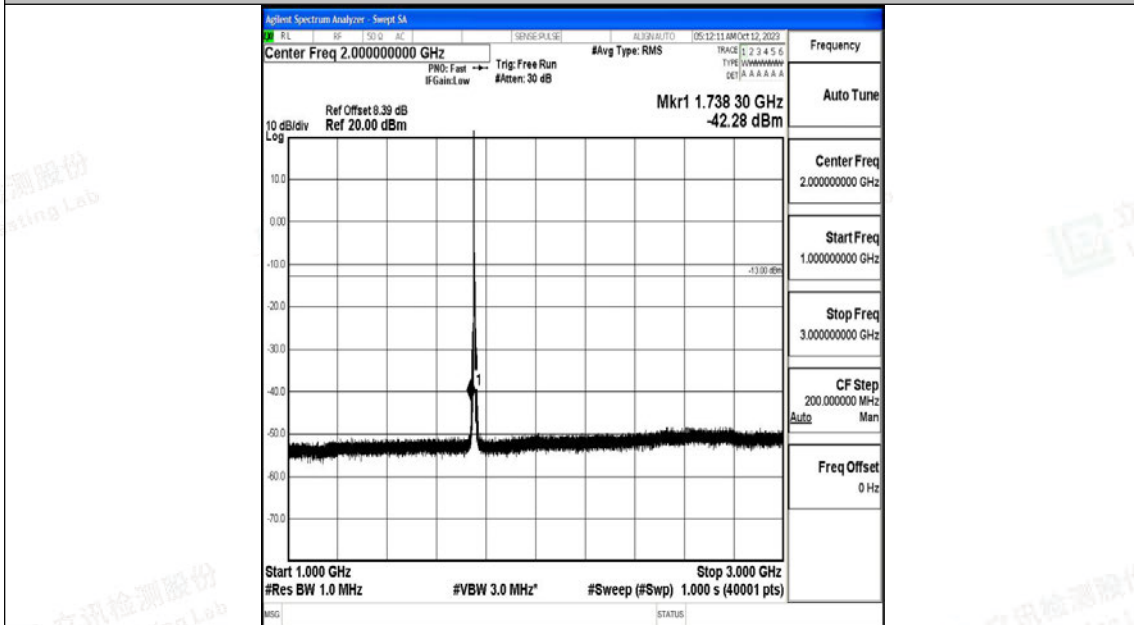

Band4_5MHz_QPSK_20375_1RB#0_30~1000_30~1000

Band4_5MHz_QPSK_20375_1RB#0_1000~3000_1000~3000

Band4_5MHz_QPSK_20375_1RB#0_3000~20000_3000~20000

Band4_5MHz_16QAM_20375_1RB#0_0.009~0.15_0.009~0.15

Band4_5MHz_16QAM_20375_1RB#0_0.15~30_0.15~30