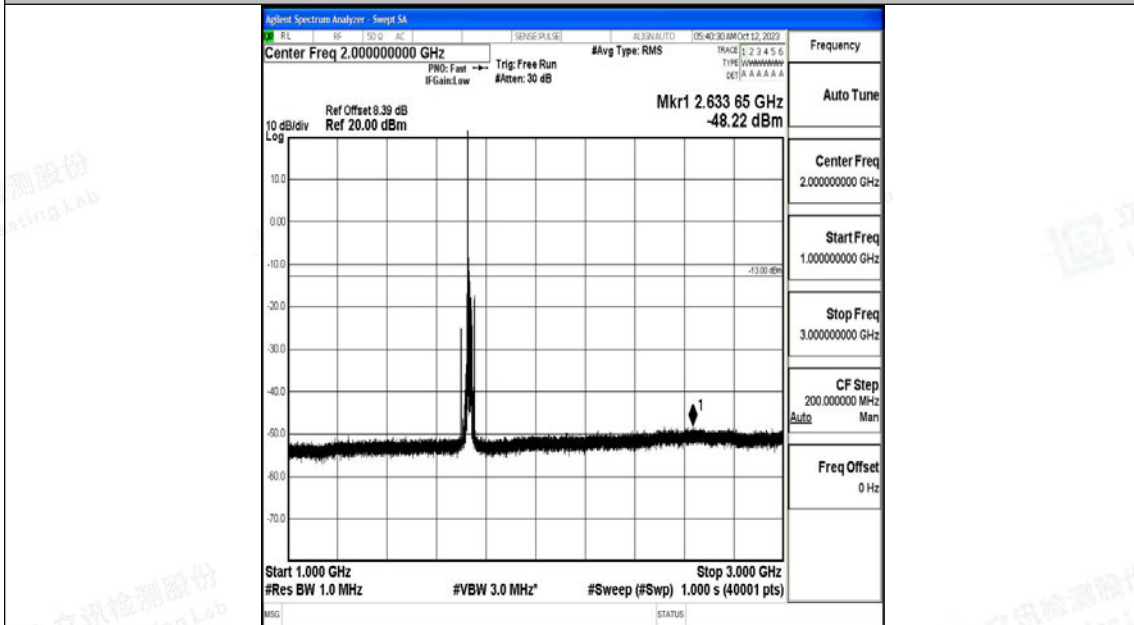

Band4_15MHz_QPSK_20175_1RB#0_30~1000_30~1000

Band4_15MHz_QPSK_20175_1RB#0_1000~3000_1000~3000