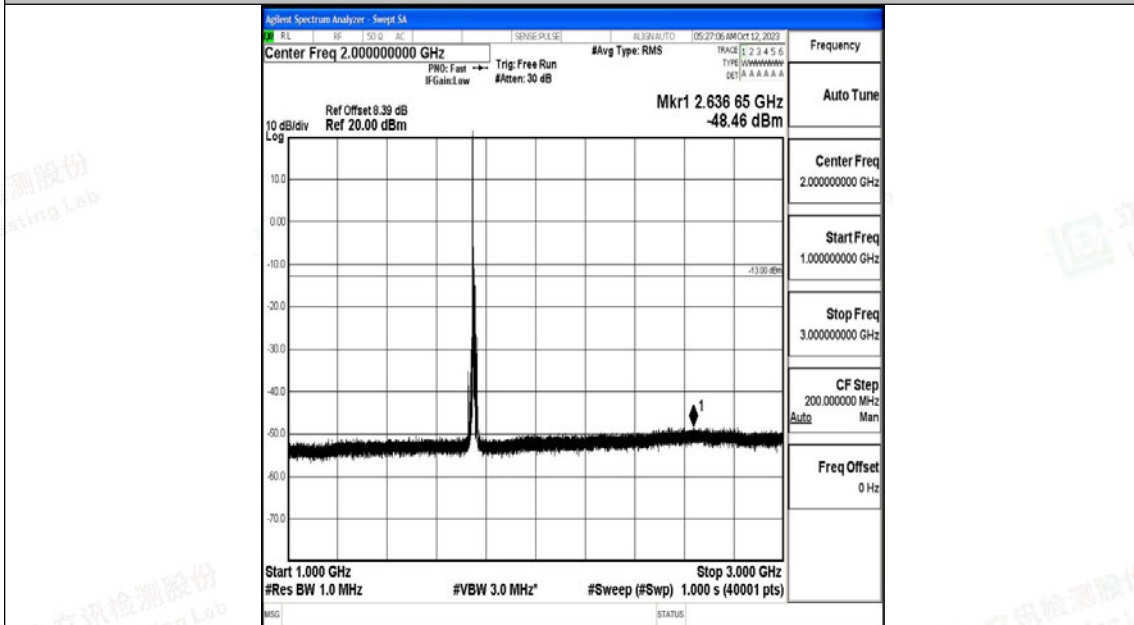

Band4_10MHz_QPSK_20350_1RB#0_30~1000_30~1000

Band4_10MHz_QPSK_20350_1RB#0_1000~3000_1000~3000