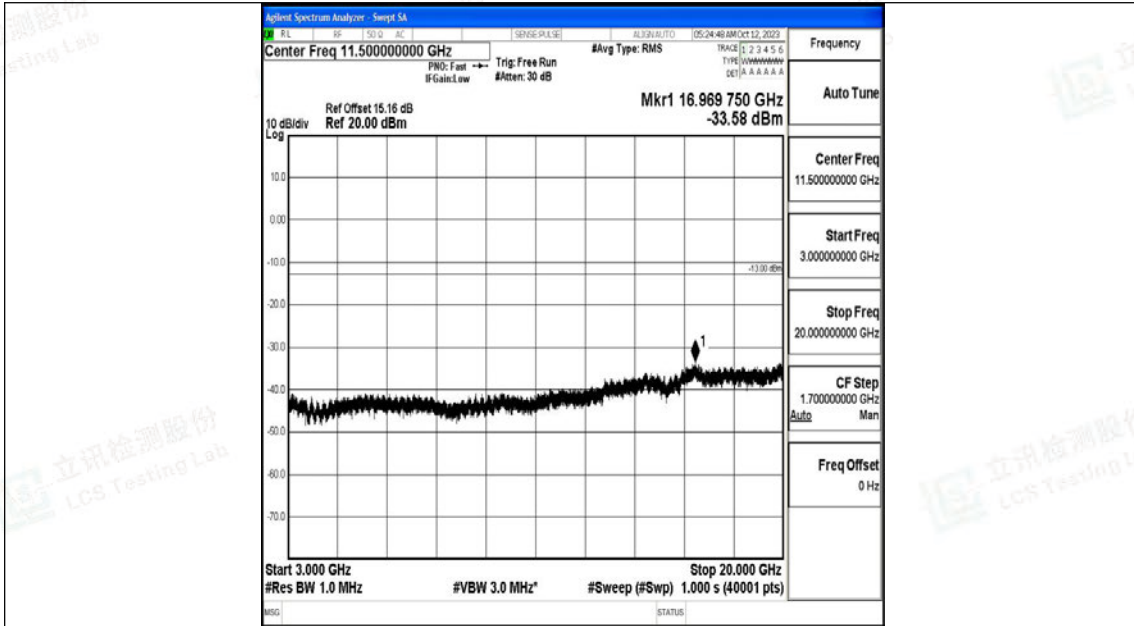

Band4_10MHz_QPSK_20000_1RB#0_1000~3000_1000~3000

Band4_10MHz_QPSK_20000_1RB#0_3000~20000_3000~20000