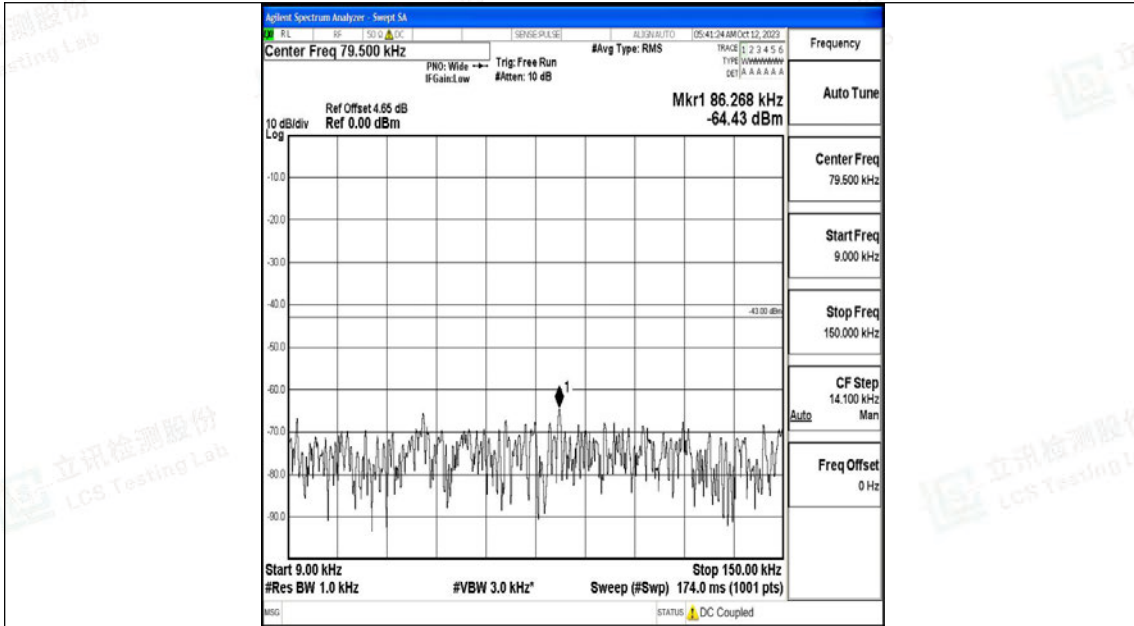

Band4_15MHz_16QAM_20175_1RB#0_30~1000_30~1000

Band4_15MHz_16QAM_20175_1RB#0_1000~3000_1000~3000

Band4_15MHz_16QAM_20175_1RB#0_3000~20000_3000~20000

Band4_15MHz_QPSK_20325_1RB#0_0.009~0.15_0.009~0.15

Band4_15MHz_QPSK_20325_1RB#0_0.15~30_0.15~30