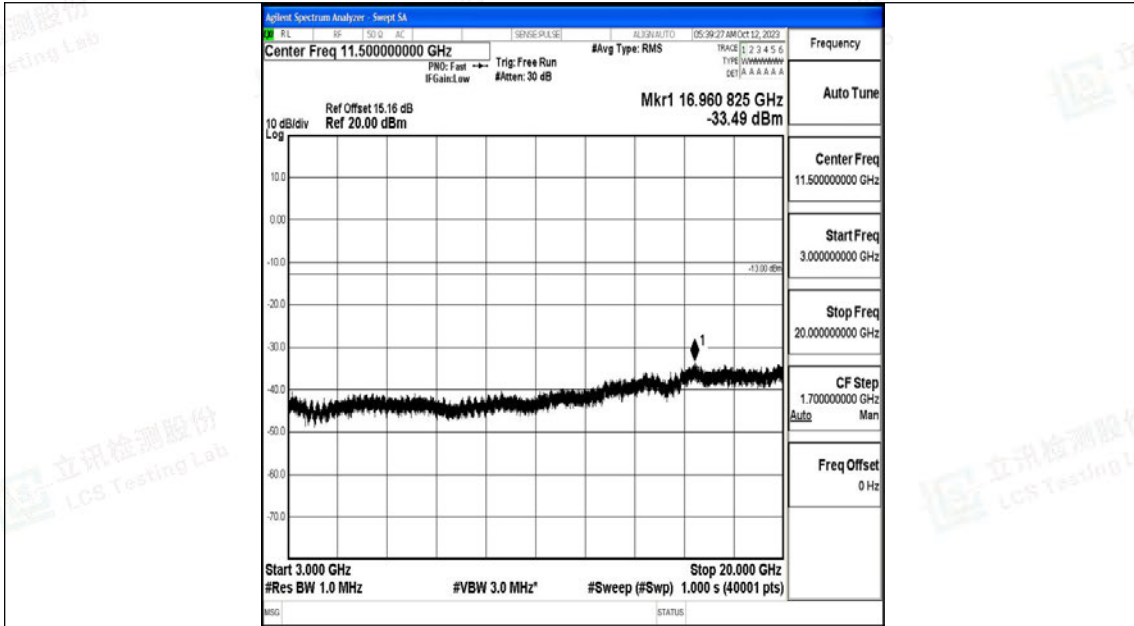

Band4_15MHz_QPSK_20025_1RB#0_1000~3000_1000~3000

Band4_15MHz_QPSK_20025_1RB#0_3000~20000_3000~20000