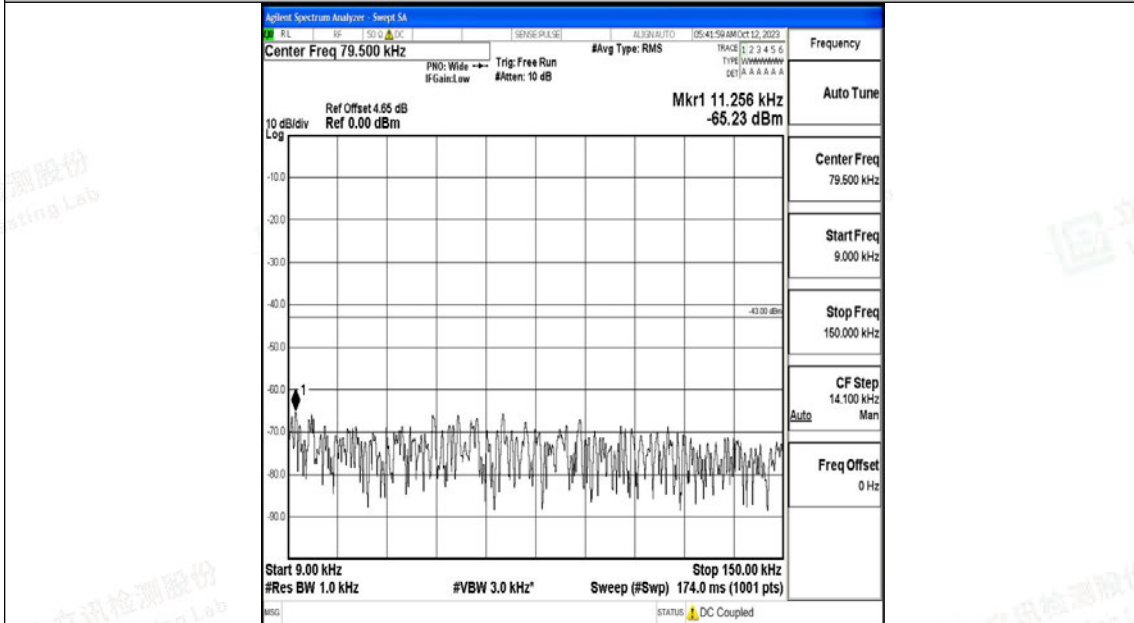

Band4_15MHz_QPSK_20325_1RB#0_30~1000_30~1000

Band4_15MHz_QPSK_20325_1RB#0_1000~3000_1000~3000

Band4_15MHz_QPSK_20325_1RB#0_3000~20000_3000~20000

Band4_15MHz_16QAM_20325_1RB#0_0.009~0.15_0.009~0.15

Band4_15MHz_16QAM_20325_1RB#0_0.15~30_0.15~30