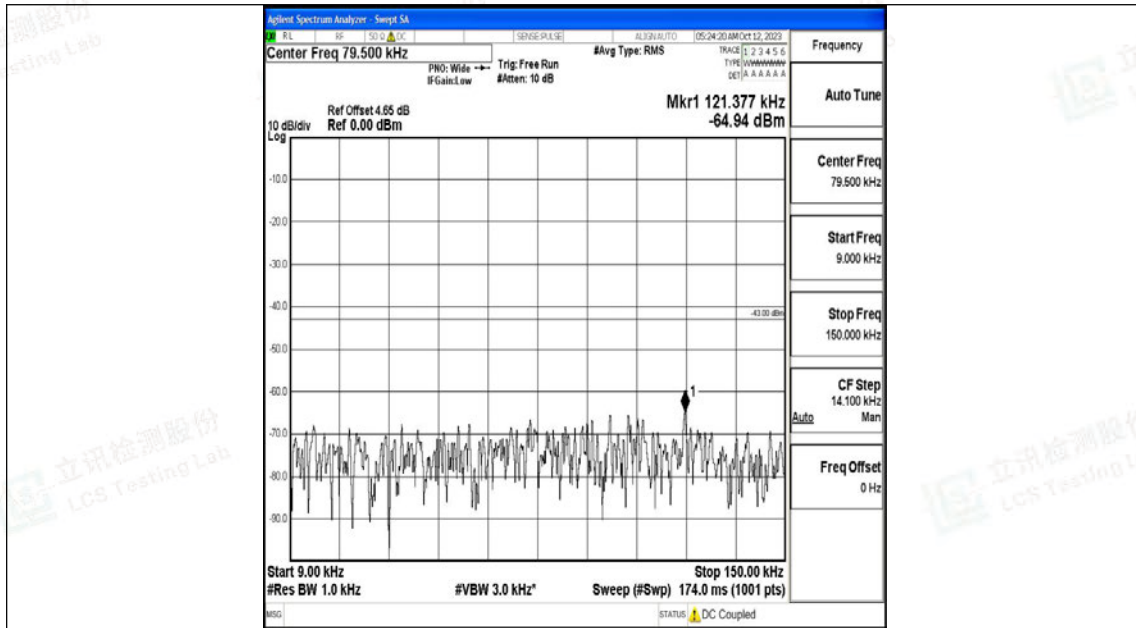

Band4_5MHz_16QAM_20375_1RB#0_30~1000_30~1000

Band4_5MHz_16QAM_20375_1RB#0_1000~3000_1000~3000

Band4_5MHz_16QAM_20375_1RB#0_3000~20000_3000~20000

Band4_10MHz_QPSK_20000_1RB#0_0.009~0.15_0.009~0.15

Band4_10MHz_QPSK_20000_1RB#0_0.15~30_0.15~30