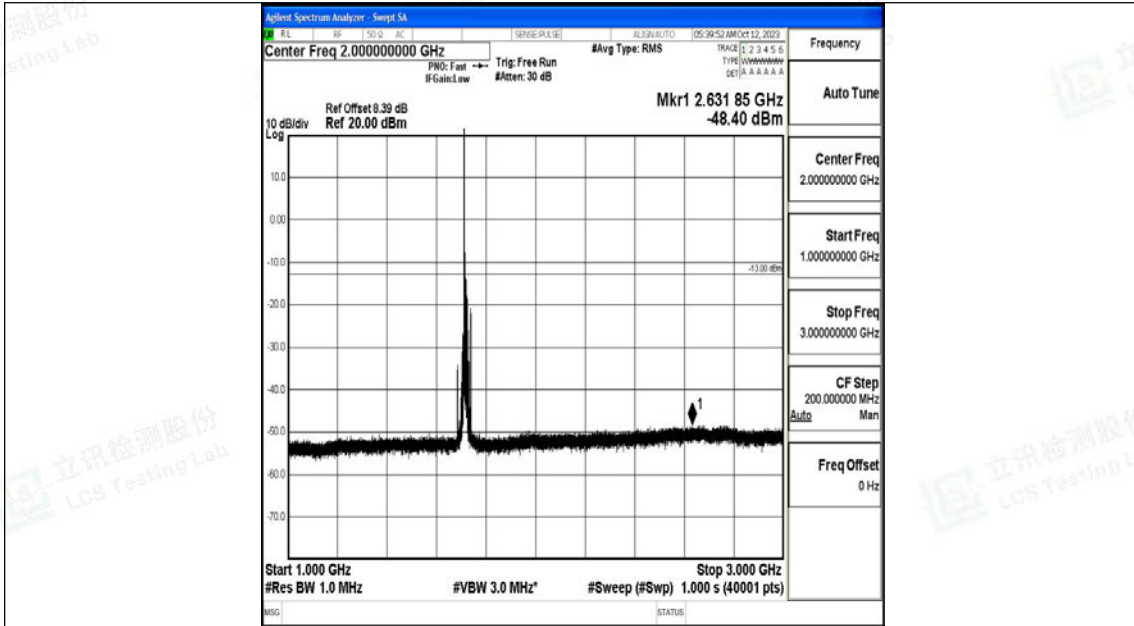

Band4_15MHz_16QAM_2025_1RB#0_30~1000_30~1000

Band4_15MHz_16QAM_2025_1RB#0_1000~3000_1000~3000