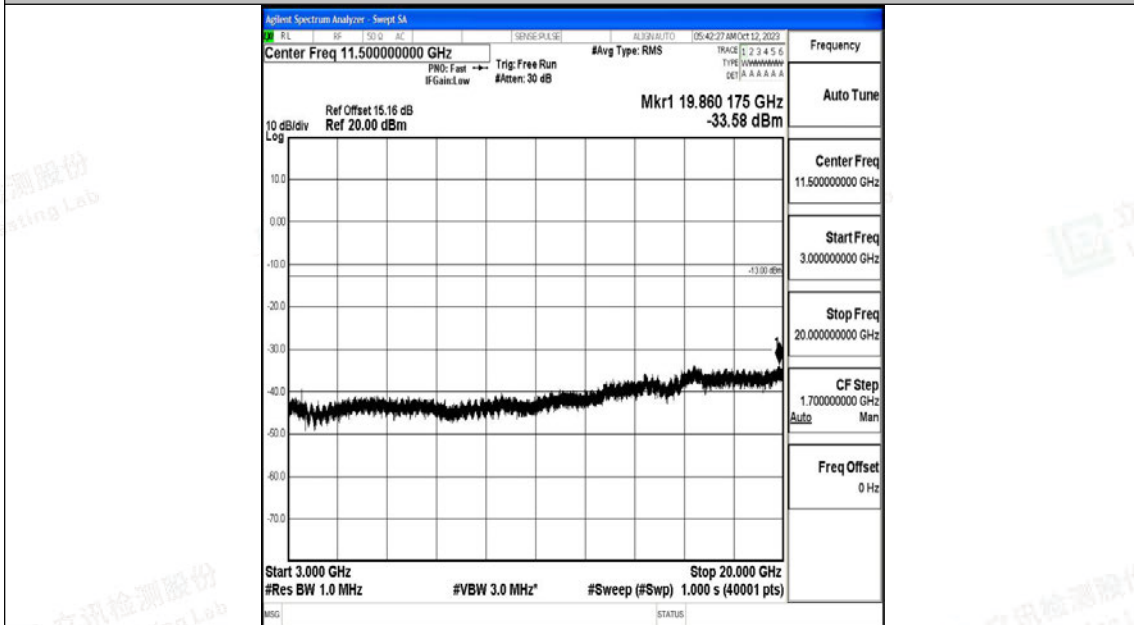

Band4_15MHz_16QAM_20325_1RB#0_1000~3000_1000~3000

Band4_15MHz_16QAM_20325_1RB#0_3000~20000_3000~20000