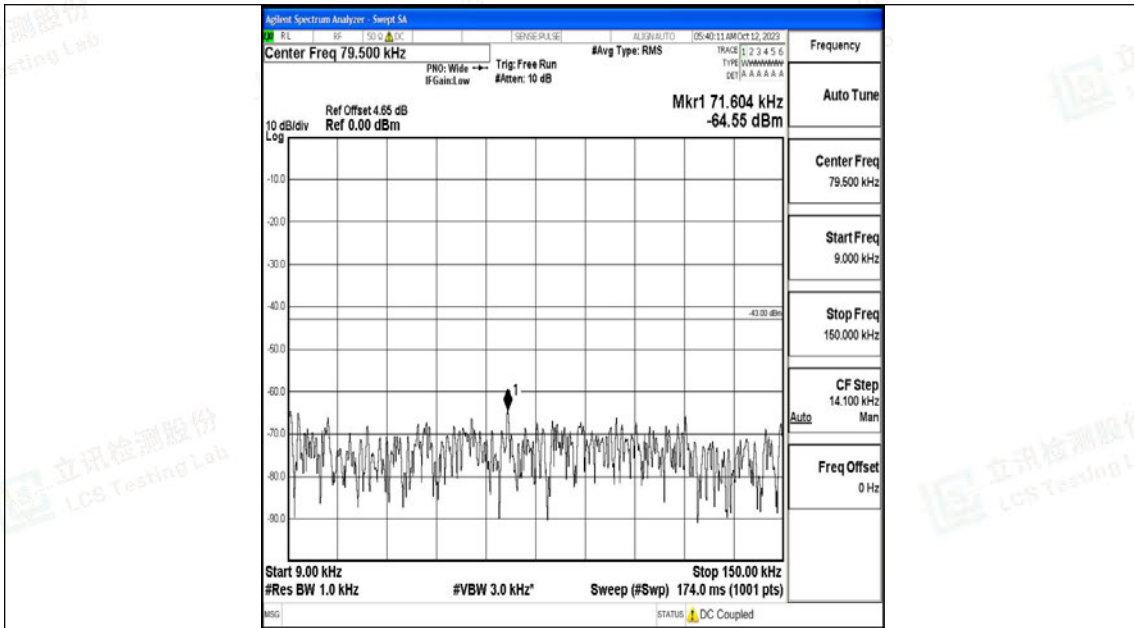

Band4_15MHz_16QAM_2025_1RB#0_30~1000_30~1000

Band4_15MHz_16QAM_2025_1RB#0_1000~3000_1000~3000

Band4_15MHz_16QAM_2025_1RB#0_3000~20000_3000~20000

Band4_15MHz_QPSK_20175_1RB#0_0.009~0.15_0.009~0.15

Band4_15MHz_QPSK_20175_1RB#0_0.15~30_0.15~30