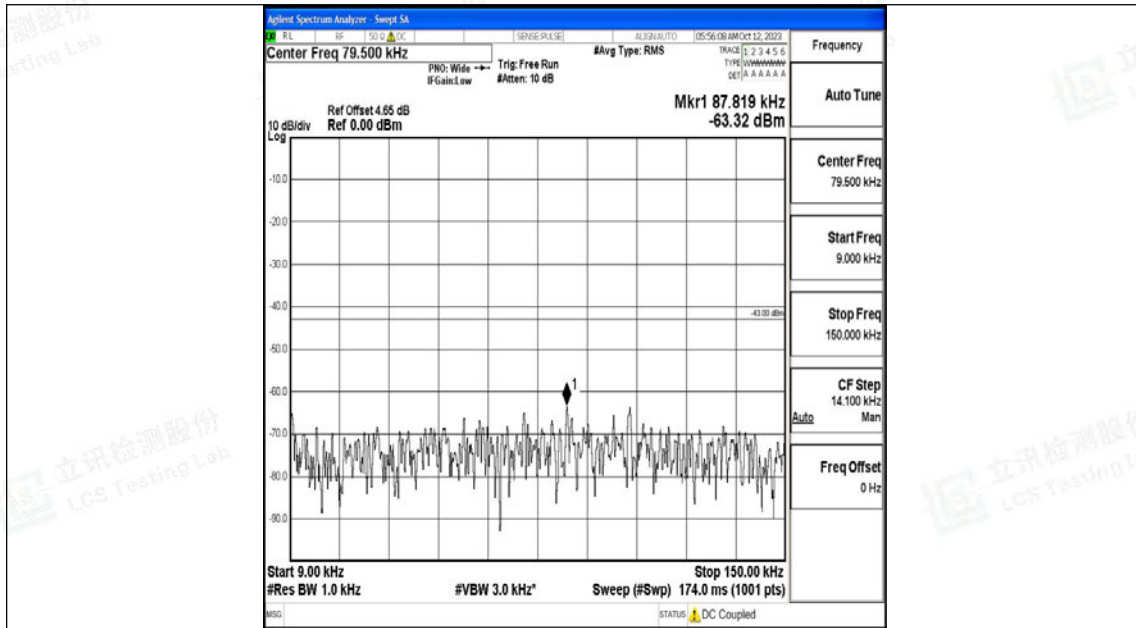

Band4_20MHz_16QAM_20175_1RB#0_30~1000_30~1000

Band4_20MHz_16QAM_20175_1RB#0_1000~3000_1000~3000

Band4_20MHz_16QAM_20175_1RB#0_3000~20000_3000~20000

Band4_20MHz_QPSK_20300_1RB#0_0.009~0.15_0.009~0.15

Band4_20MHz_QPSK_20300_1RB#0_0.15~30_0.15~30