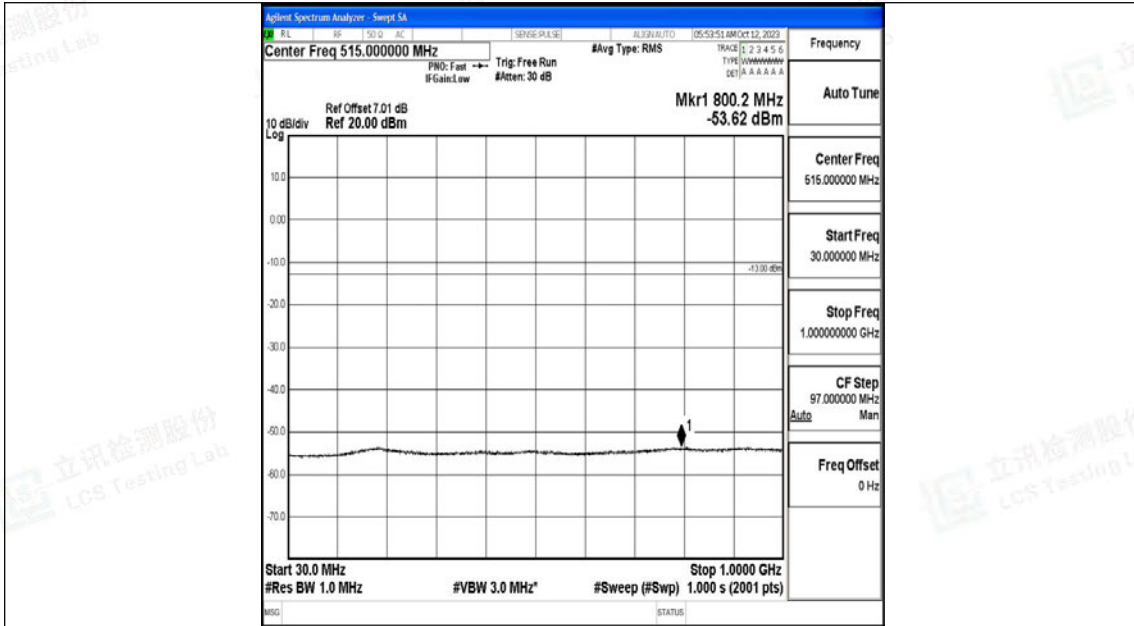

Band4_15MHz_16QAM_20325_1RB#0_30~1000_30~1000

Band4_15MHz_16QAM_20325_1RB#0_1000~3000_1000~3000

Band4_15MHz_16QAM_20325_1RB#0_3000~20000_3000~20000

Band4_20MHz_QPSK_20050_1RB#0_0.009~0.15_0.009~0.15

Band4_20MHz_QPSK_20050_1RB#0_0.15~30_0.15~30