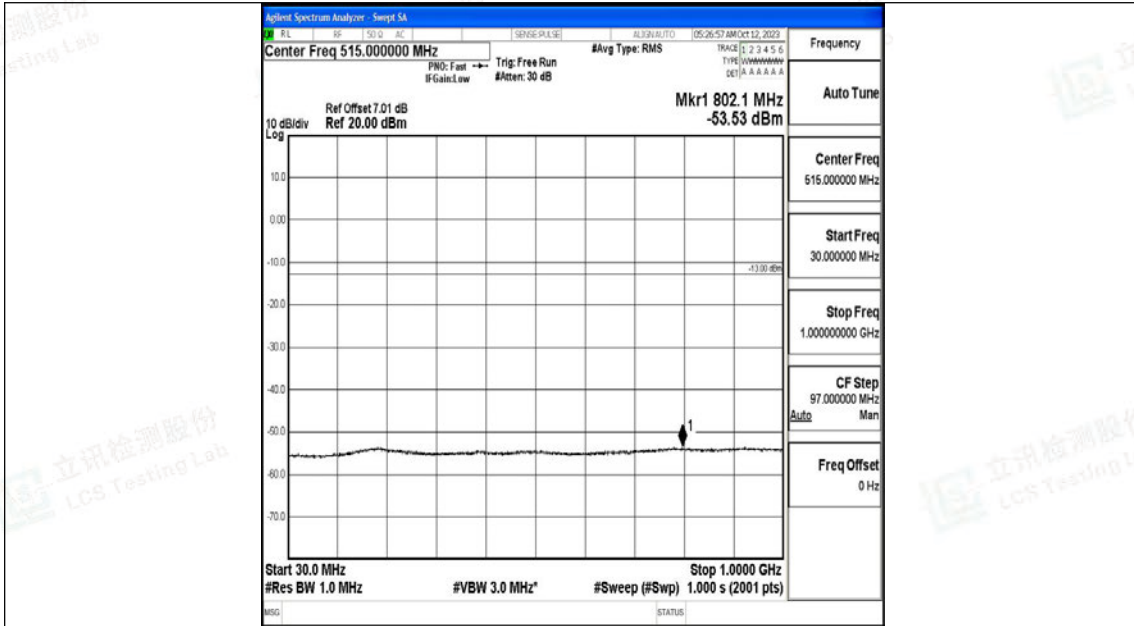

Band4_10MHz_16QAM_20175_1RB#0_30~1000_30~1000

Band4_10MHz_16QAM_20175_1RB#0_1000~3000_1000~3000

Band4_10MHz_16QAM_20175_1RB#0_3000~20000_3000~20000

Band4_10MHz_QPSK_20350_1RB#0_0.009~0.15_0.009~0.15

Band4_10MHz_QPSK_20350_1RB#0_0.15~30_0.15~30