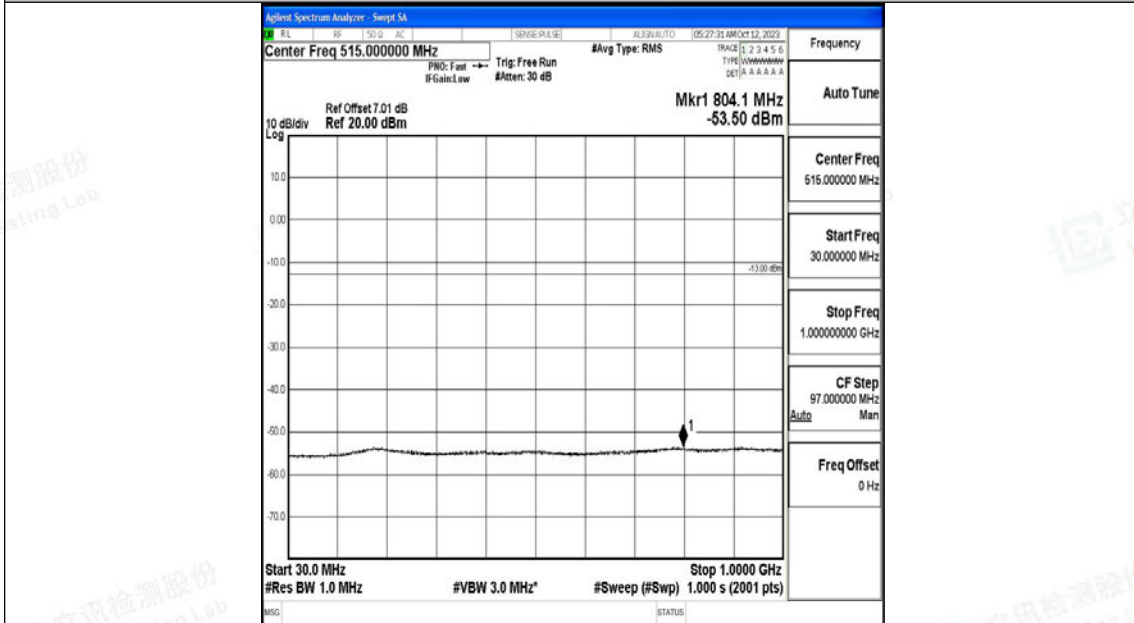

Band4_10MHz_QPSK_20350_1RB#0_30~1000_30~1000

Band4_10MHz_QPSK_20350_1RB#0_1000~3000_1000~3000

Band4_10MHz_QPSK_20350_1RB#0_3000~20000_3000~20000

Band4_10MHz_16QAM_20350_1RB#0_0.009~0.15_0.009~0.15

Band4_10MHz_16QAM_20350_1RB#0_0.15~30_0.15~30