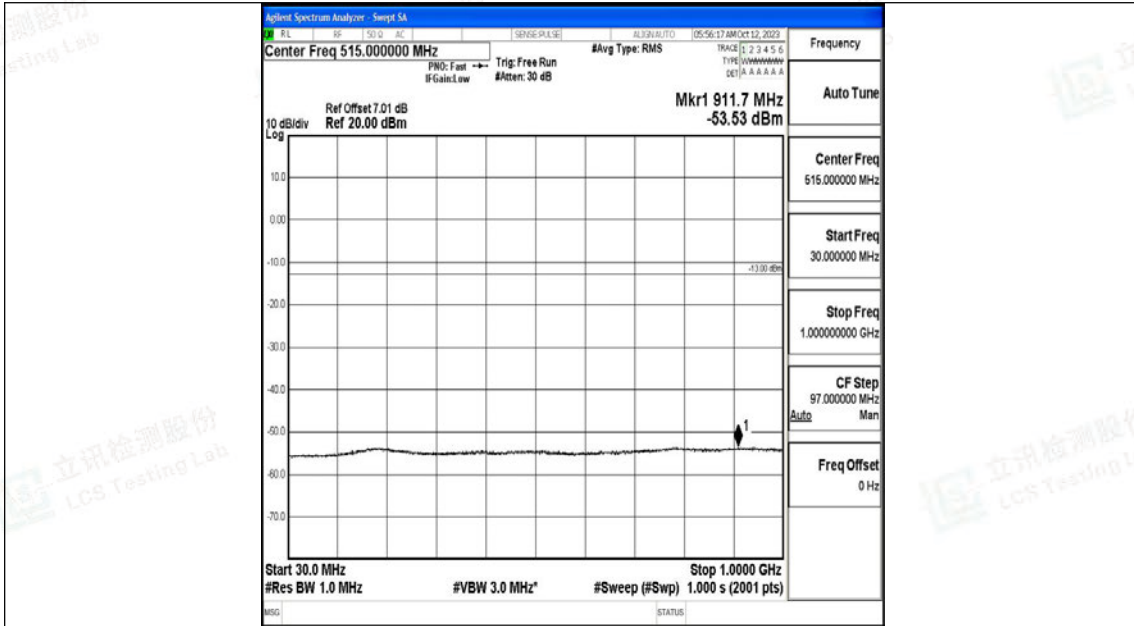

Band4_20MHz_16QAM_20175_1RB#0_30~1000_30~1000

Band4_20MHz_16QAM_20175_1RB#0_1000~3000_1000~3000

Band4_20MHz_16QAM_20175_1RB#0_3000~20000_3000~20000

Band4_20MHz_QPSK_20300_1RB#0_0.009~0.15_0.009~0.15

Band4_20MHz_QPSK_20300_1RB#0_0.15~30_0.15~30