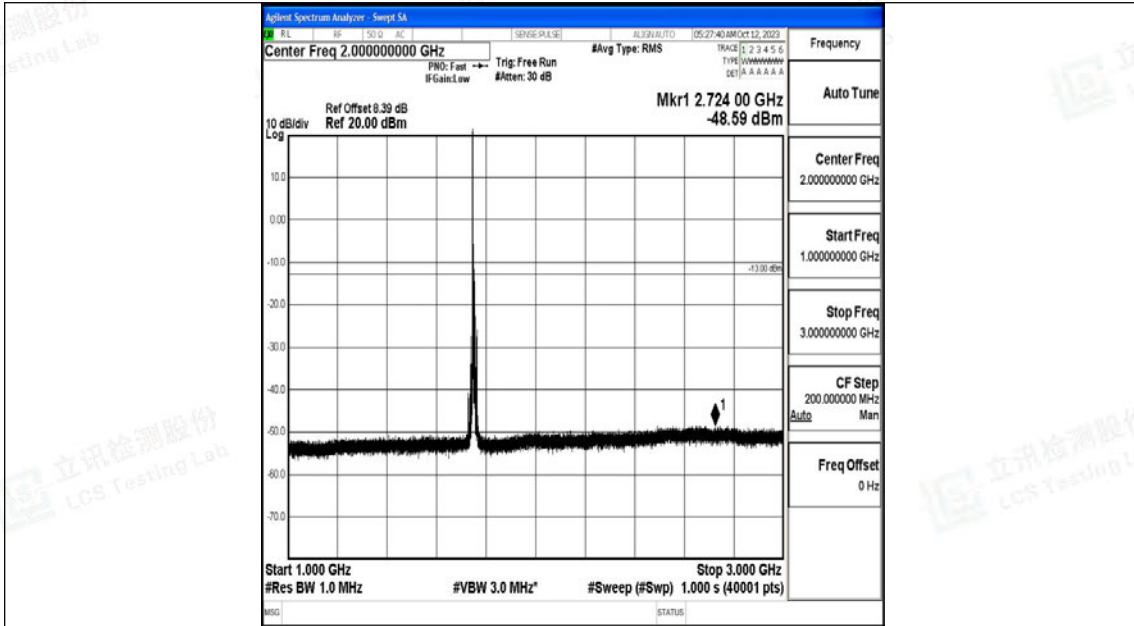

Band4_10MHz_16QAM_20350_1RB#0_30~1000_30~1000

Band4_10MHz_16QAM_20350_1RB#0_1000~3000_1000~3000