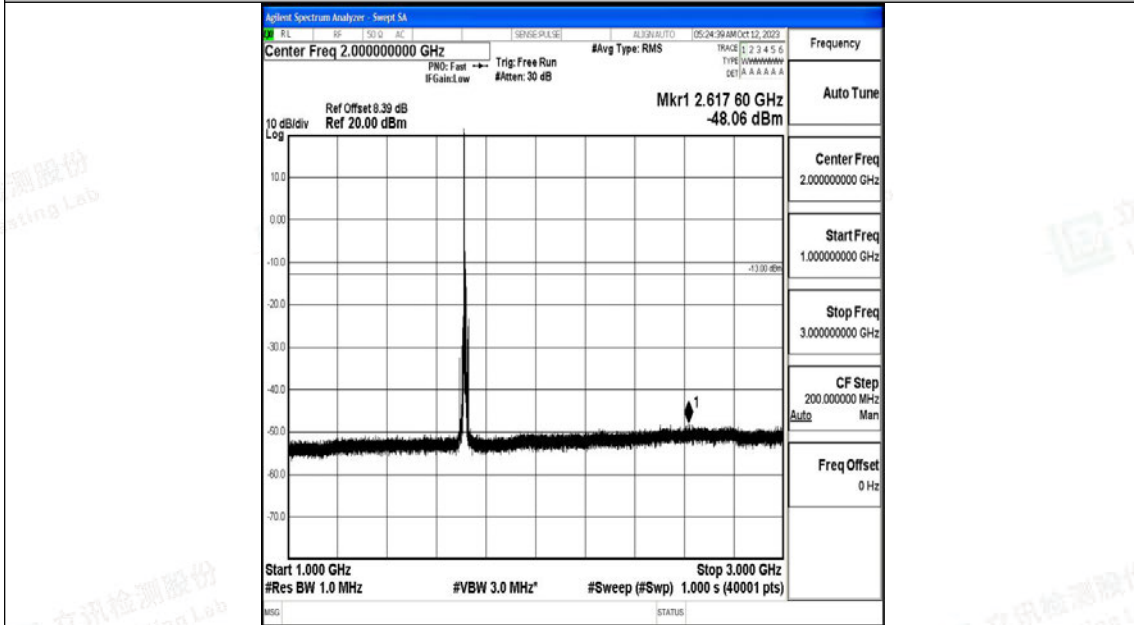

Band4_10MHz_QPSK_20000_1RB#0_30~1000_30~1000

Band4_10MHz_QPSK_20000_1RB#0_1000~3000_1000~3000