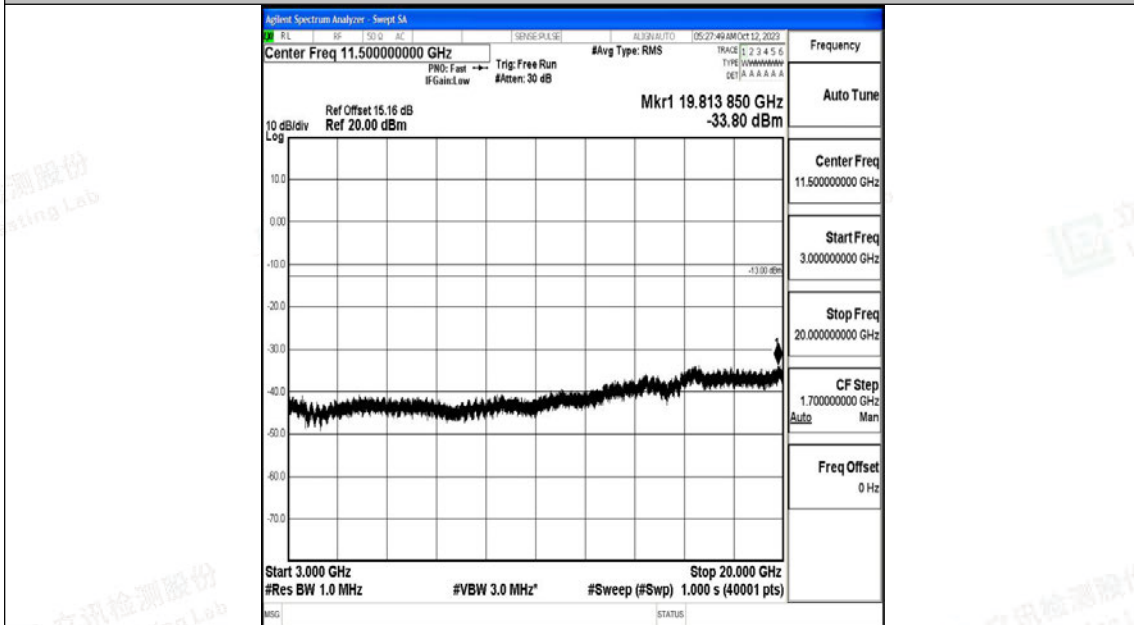

Band4_10MHz_16QAM_20350_1RB#0_1000~3000_1000~3000

Band4_10MHz_16QAM_20350_1RB#0_3000~20000_3000~20000