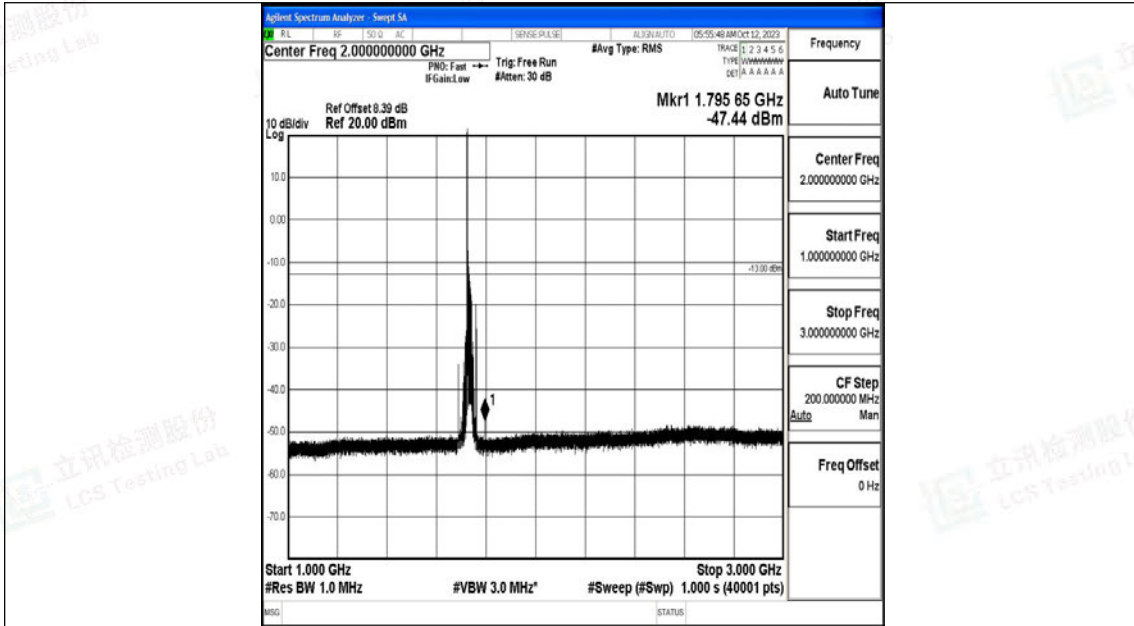

Band4_20MHz_16QAM_20175_1RB#0_30~1000_30~1000

Band4_20MHz_16QAM_20175_1RB#0_1000~3000_1000~3000