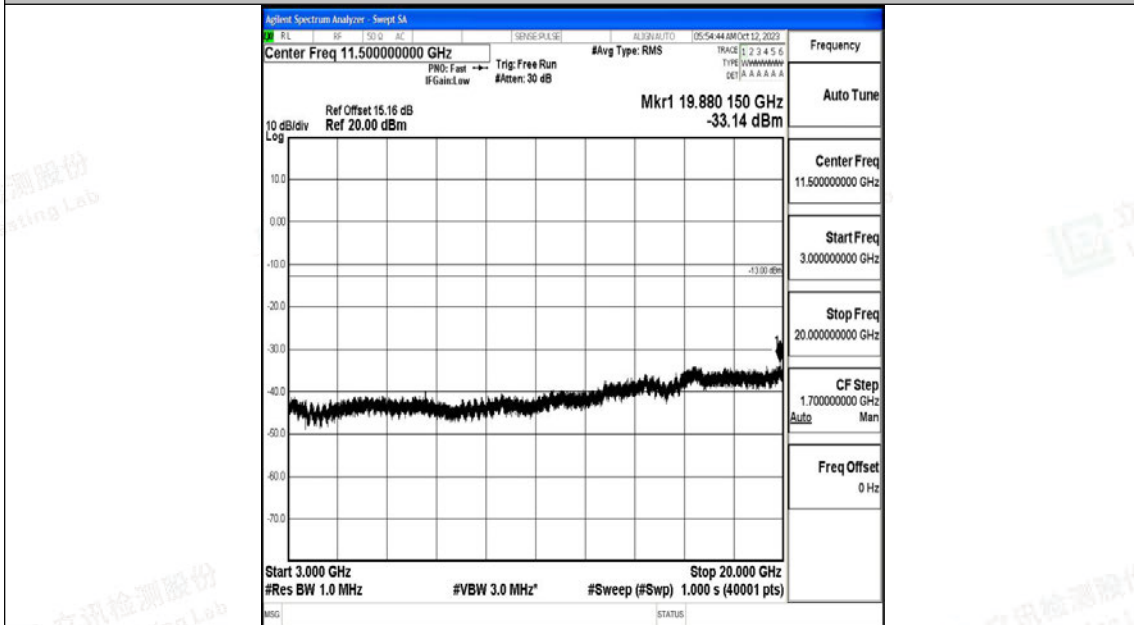

Band4_20MHz_16QAM_20050_1RB#0_1000~3000_1000~3000

Band4_20MHz_16QAM_20050_1RB#0_3000~20000_3000~20000