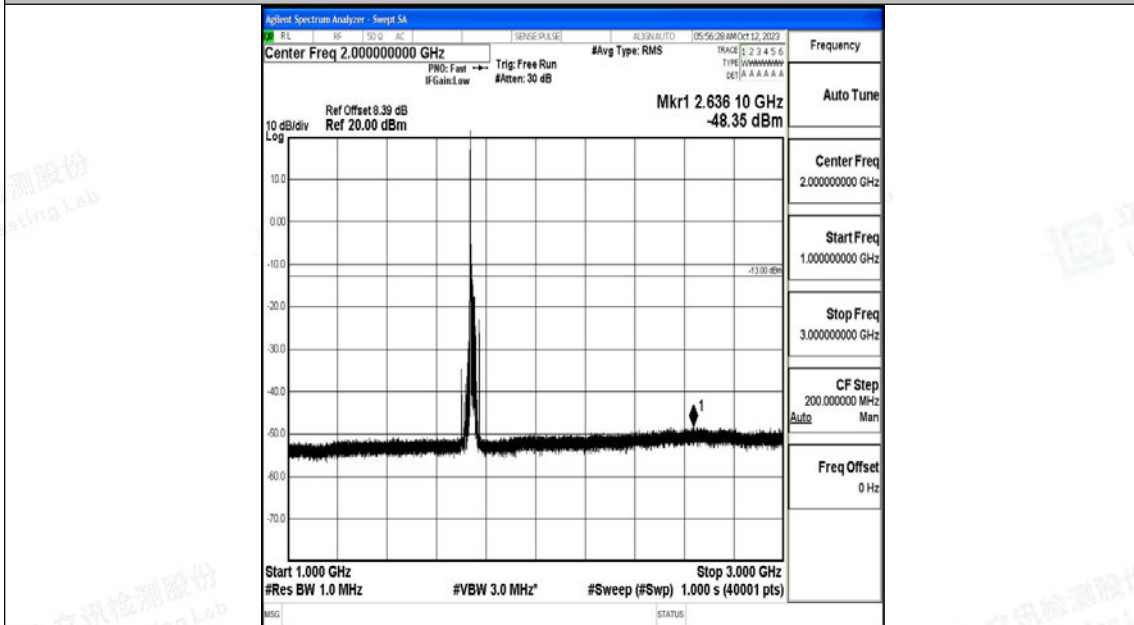

Band4_20MHz_QPSK_20300_1RB#0_30~1000_30~1000

Band4_20MHz_QPSK_20300_1RB#0_1000~3000_1000~3000