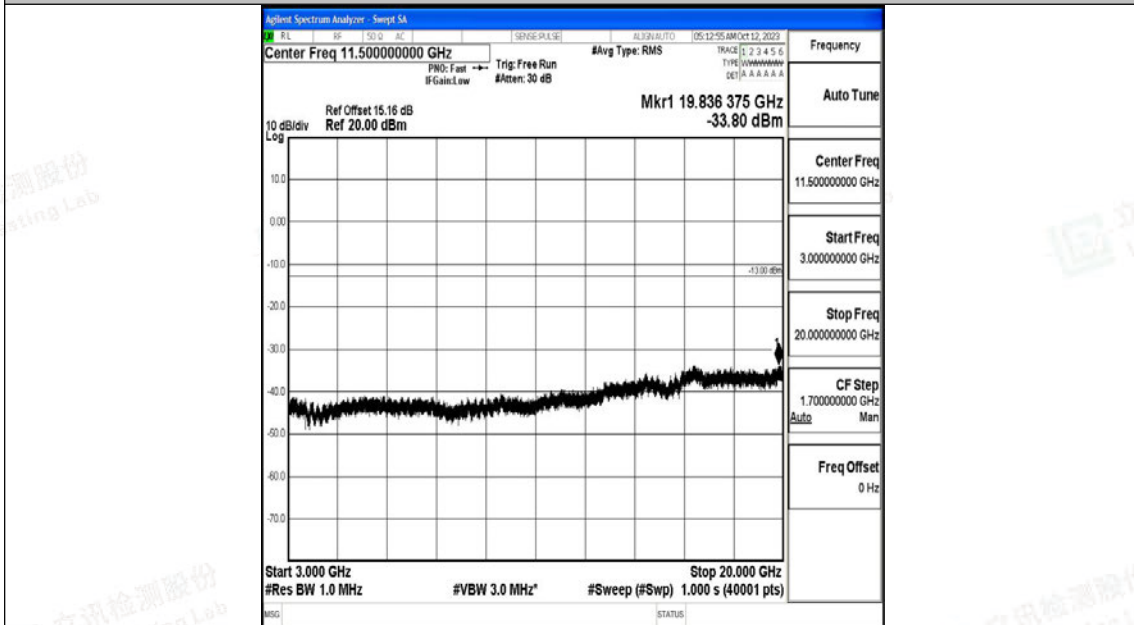

Band4_5MHz_16QAM_20375_1RB#0_1000~3000_1000~3000

Band4_5MHz_16QAM_20375_1RB#0_3000~20000_3000~20000