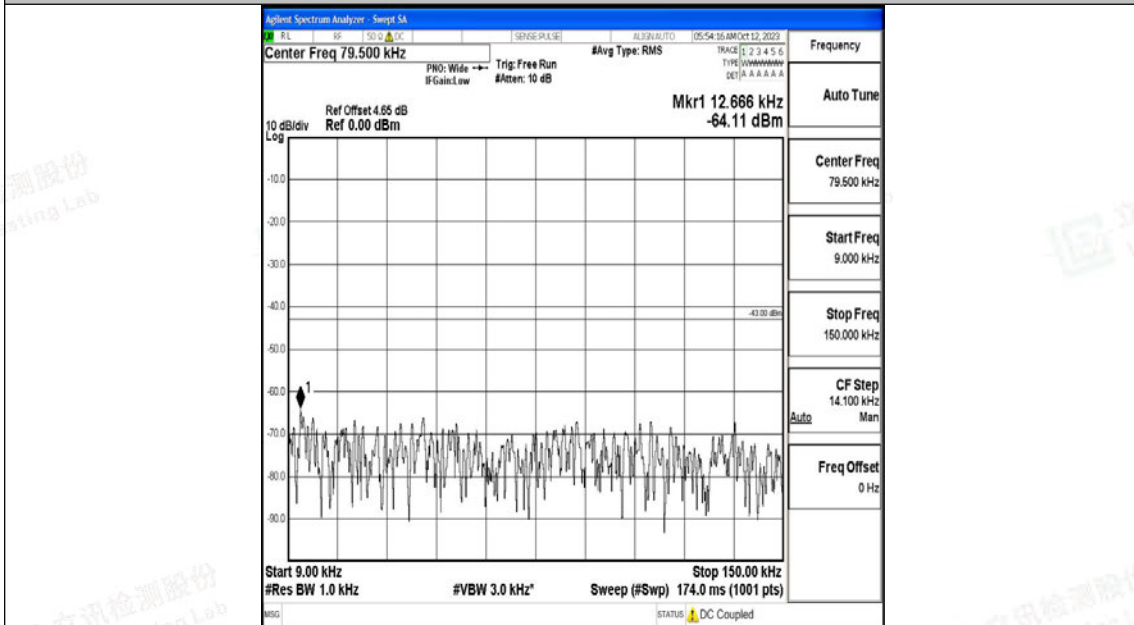

Band4_20MHz_QPSK_20050_1RB#0_30~1000_30~1000

Band4_20MHz_QPSK_20050_1RB#0_1000~3000_1000~3000

Band4_20MHz_QPSK_20050_1RB#0_3000~20000_3000~20000

Band4_20MHz_16QAM_20050_1RB#0_0.009~0.15_0.009~0.15

Band4_20MHz_16QAM_20050_1RB#0_0.15~30_0.15~30