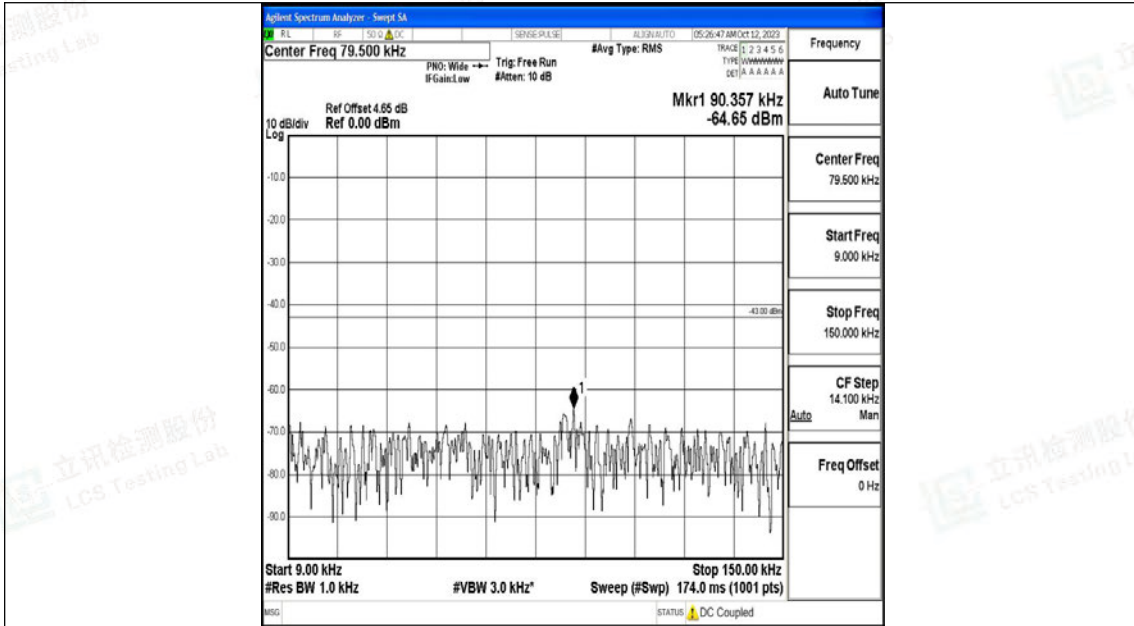

Band4_10MHz_16QAM_20175_1RB#0_30~1000_30~1000

Band4_10MHz_16QAM_20175_1RB#0_1000~3000_1000~3000

Band4_10MHz_16QAM_20175_1RB#0_3000~20000_3000~20000

Band4_10MHz_QPSK_20350_1RB#0_0.009~0.15_0.009~0.15

Band4_10MHz_QPSK_20350_1RB#0_0.15~30_0.15~30