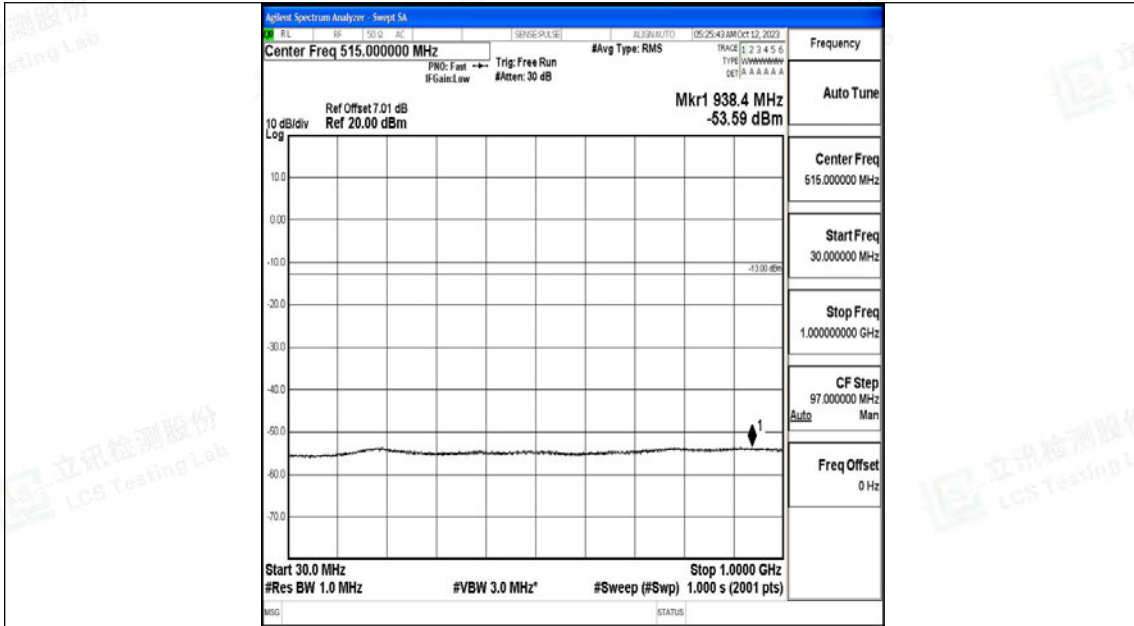

Band4_10MHz_16QAM_20000_1RB#0_30~1000_30~1000

Band4_10MHz_16QAM_20000_1RB#0_1000~3000_1000~3000

Band4_10MHz_16QAM_20000_1RB#0_3000~20000_3000~20000

Band4_10MHz_QPSK_20175_1RB#0_0.009~0.15_0.009~0.15

Band4_10MHz_QPSK_20175_1RB#0_0.15~30_0.15~30