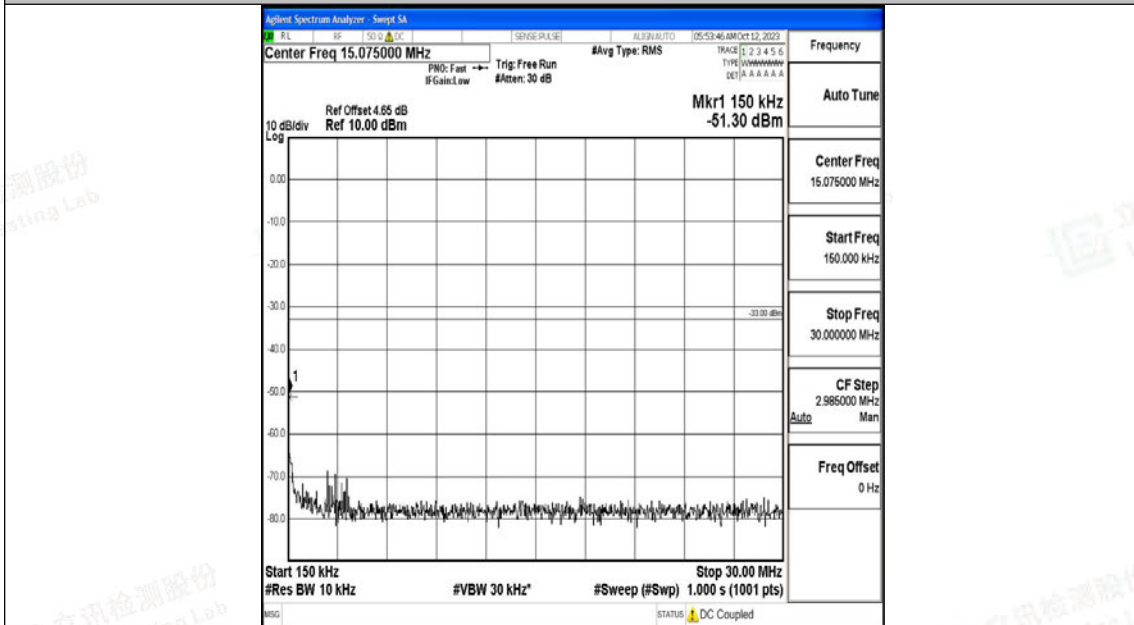

Band4_15MHz_16QAM_20325_1RB#0_30~1000_30~1000

Band4_15MHz_16QAM_20325_1RB#0_1000~3000_1000~3000

Band4_15MHz_16QAM_20325_1RB#0_3000~20000_3000~20000

Band4_20MHz_QPSK_20050_1RB#0_0.009~0.15_0.009~0.15

Band4_20MHz_QPSK_20050_1RB#0_0.15~30_0.15~30