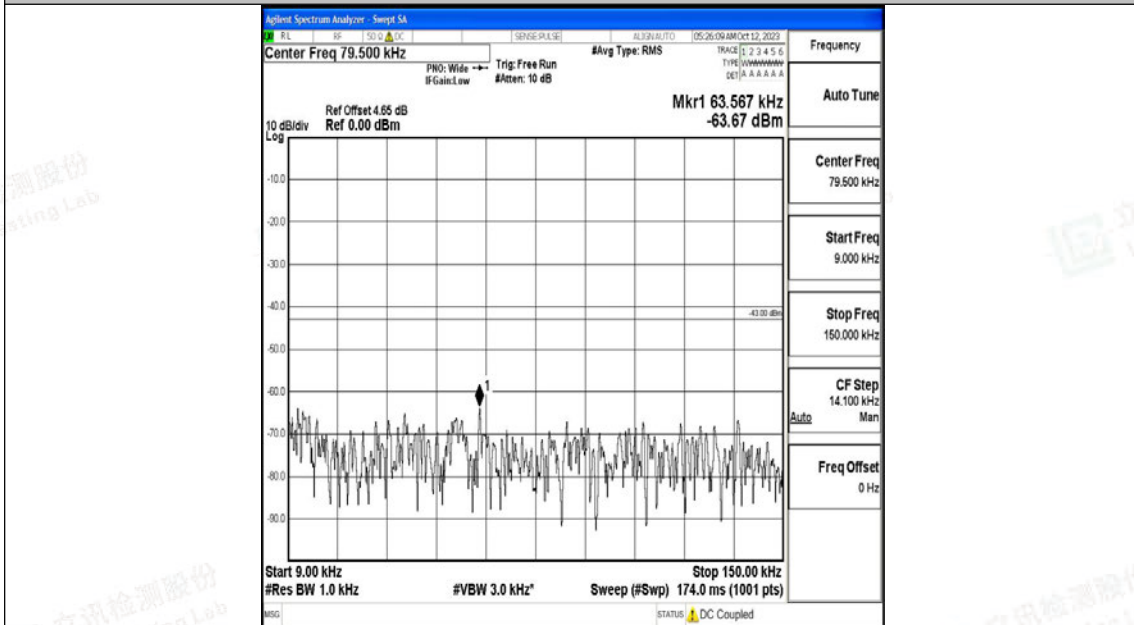

Band4_10MHz_QPSK_20175_1RB#0_30~1000_30~1000

Band4_10MHz_QPSK_20175_1RB#0_1000~3000_1000~3000

Band4_10MHz_QPSK_20175_1RB#0_3000~20000_3000~20000

Band4_10MHz_16QAM_20175_1RB#0_0.009~0.15_0.009~0.15

Band4_10MHz_16QAM_20175_1RB#0_0.15~30_0.15~30