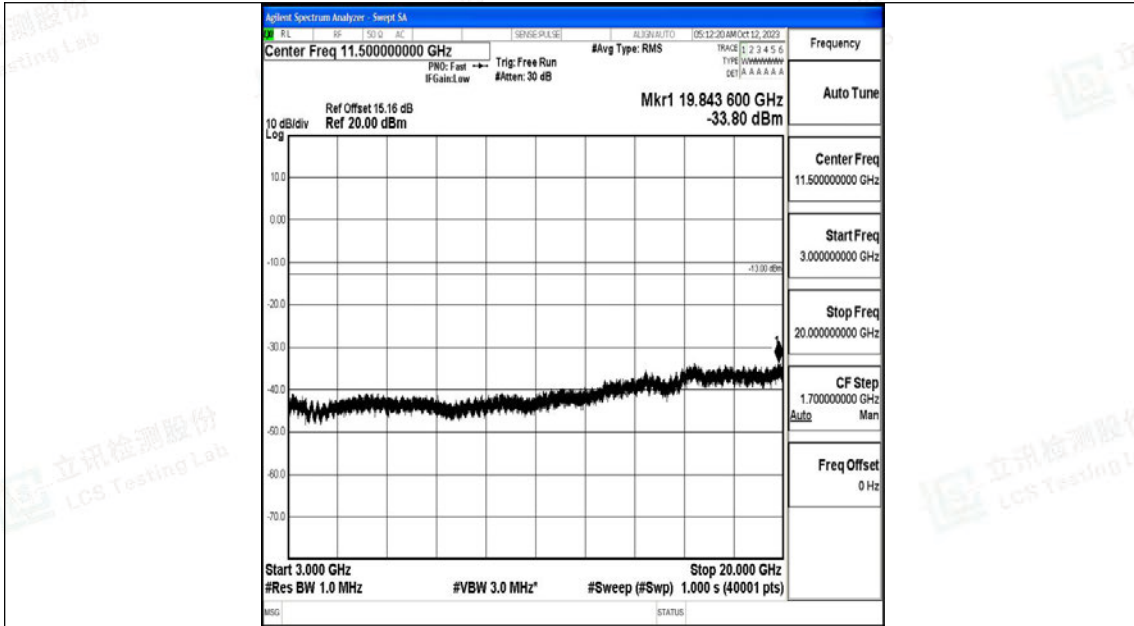

Band4_5MHz_QPSK_20375_1RB#0_30~1000_30~1000

Band4_5MHz_QPSK_20375_1RB#0_1000~3000_1000~3000

Band4_5MHz_QPSK_20375_1RB#0_3000~20000_3000~20000

Band4_5MHz_16QAM_20375_1RB#0_0.009~0.15_0.009~0.15

Band4_5MHz_16QAM_20375_1RB#0_0.15~30_0.15~30