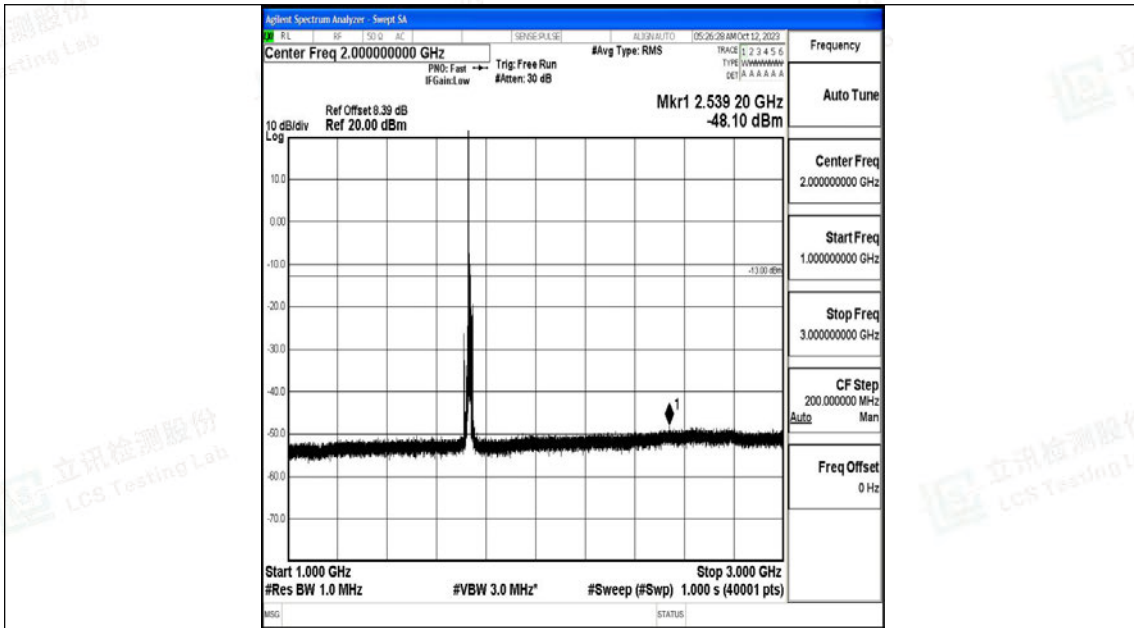

Band4_10MHz_16QAM_20175_1RB#0_30~1000_30~1000

Band4_10MHz_16QAM_20175_1RB#0_1000~3000_1000~3000