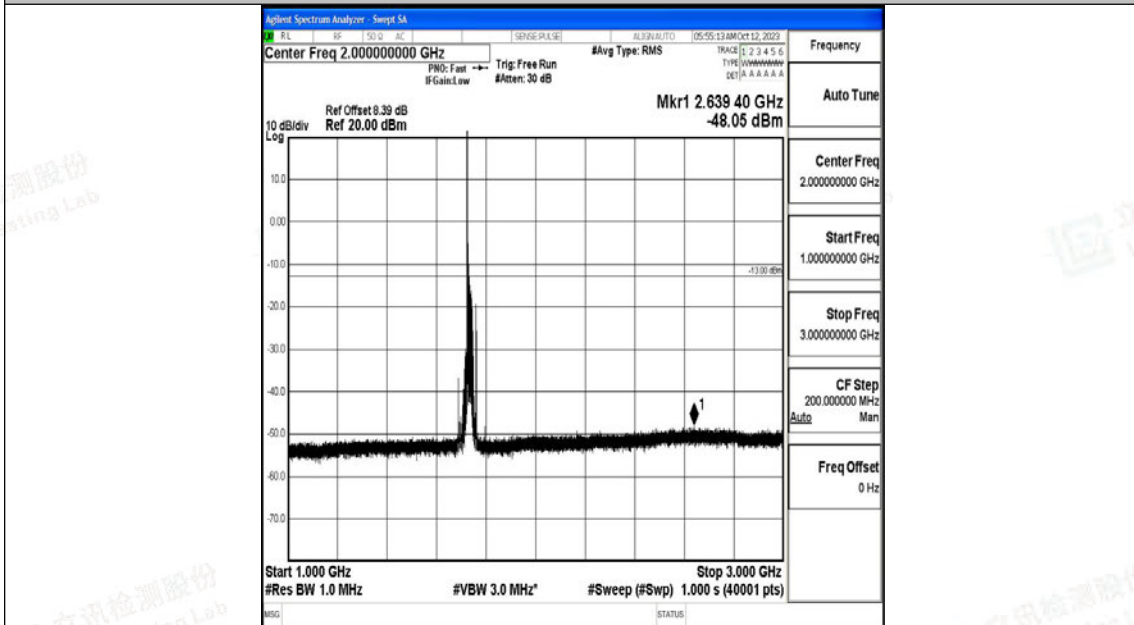

Band4_20MHz_QPSK_20175_1RB#0_30~1000_30~1000

Band4_20MHz_QPSK_20175_1RB#0_1000~3000_1000~3000