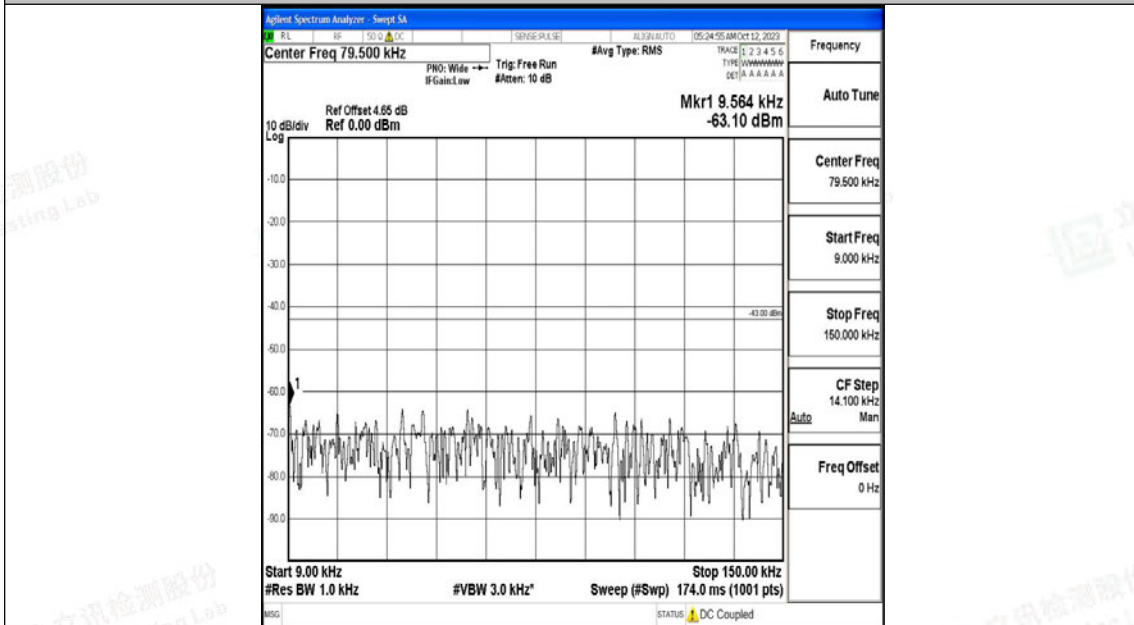

Band4_10MHz_QPSK_20000_1RB#0_30~1000_30~1000

Band4_10MHz_QPSK_20000_1RB#0_1000~3000_1000~3000

Band4_10MHz_QPSK_20000_1RB#0_3000~20000_3000~20000

Band4_10MHz_16QAM_20000_1RB#0_0.009~0.15_0.009~0.15

Band4_10MHz_16QAM_20000_1RB#0_0.15~30_0.15~30