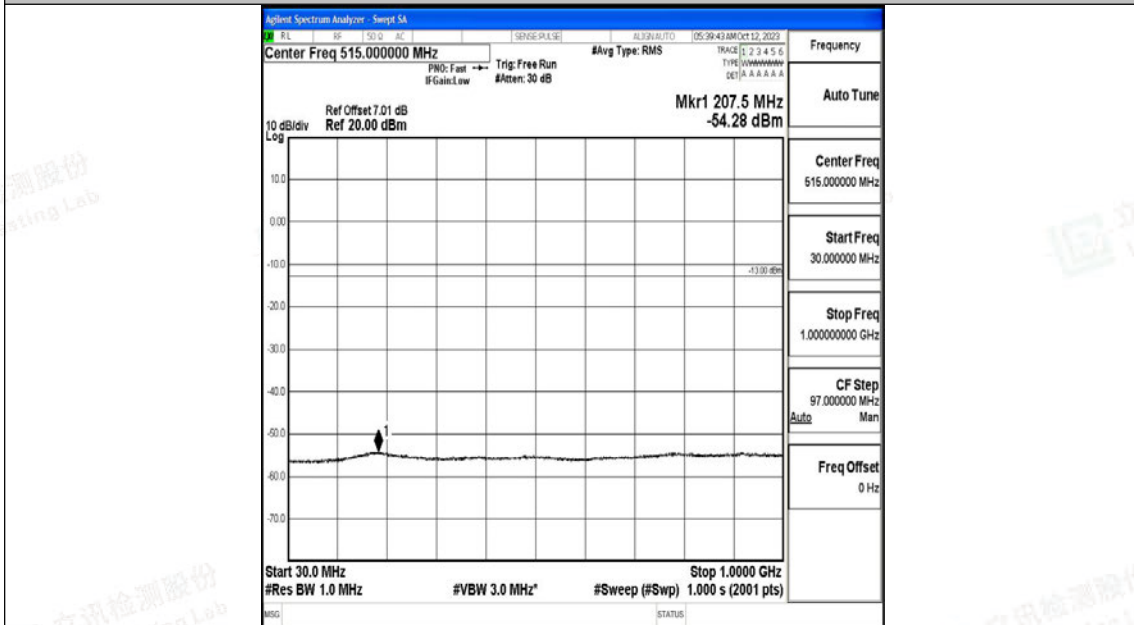

Band4_15MHz_QPSK_20025_1RB#0_30~1000_30~1000

Band4_15MHz_QPSK_20025_1RB#0_1000~3000_1000~3000

Band4_15MHz_QPSK_20025_1RB#0_3000~20000_3000~20000

Band4_15MHz_16QAM_20025_1RB#0_0.009~0.15_0.009~0.15

Band4_15MHz_16QAM_2025_1RB#0_0.15~30_0.15~30