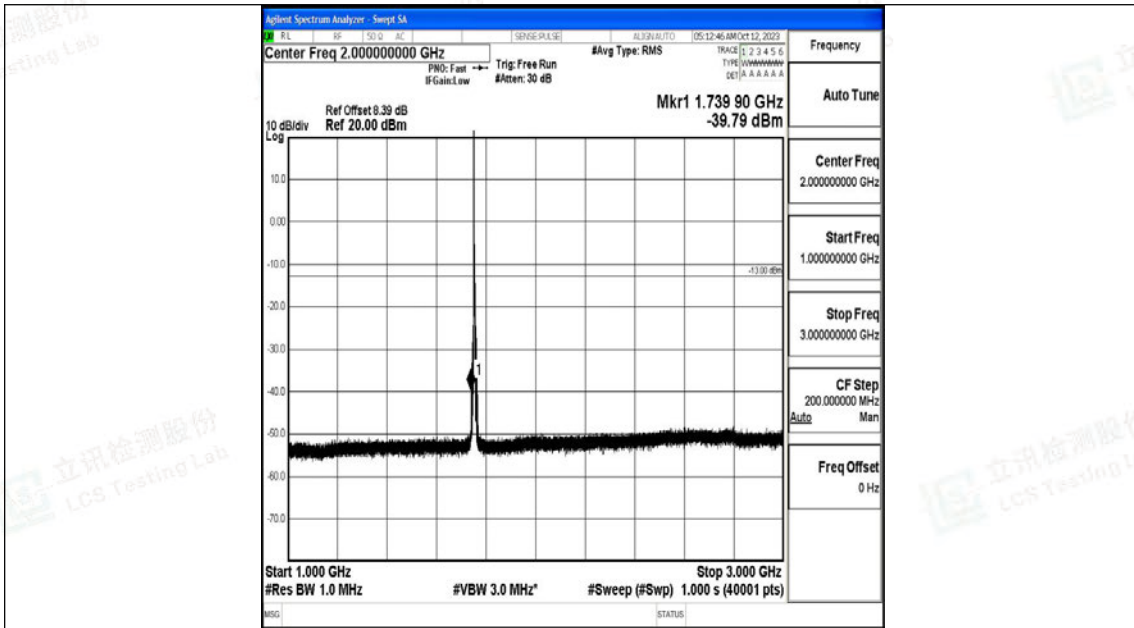

Band4_5MHz_16QAM_20375_1RB#0_30~1000_30~1000

Band4_5MHz_16QAM_20375_1RB#0_1000~3000_1000~3000