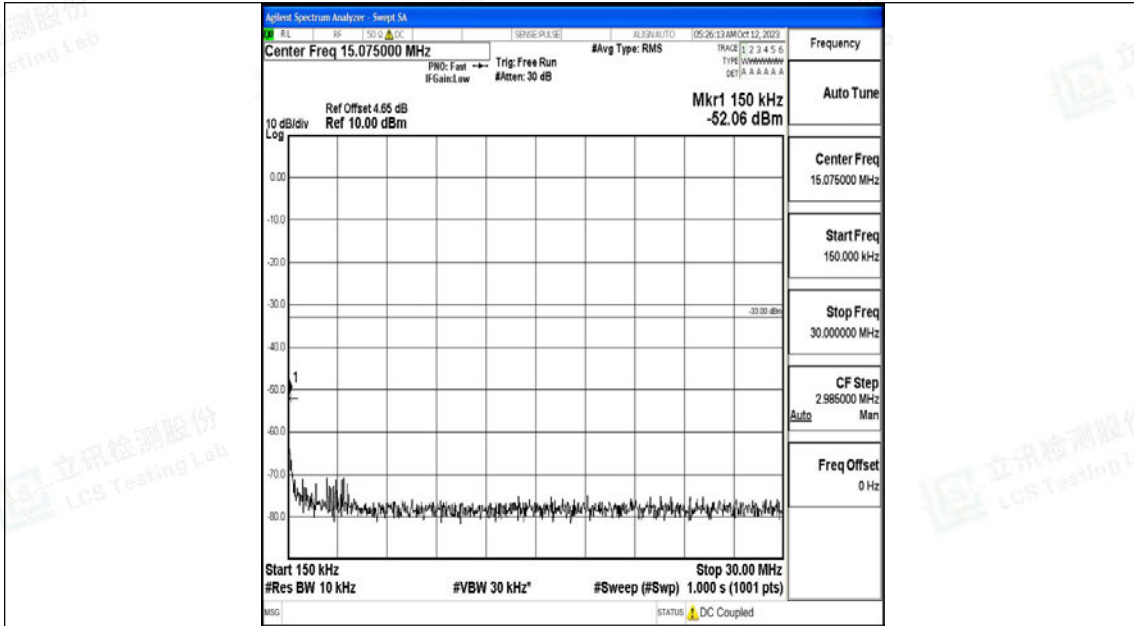

Band4_10MHz_QPSK_20175_1RB#0_30~1000_30~1000

Band4_10MHz_QPSK_20175_1RB#0_1000~3000_1000~3000

Band4_10MHz_QPSK_20175_1RB#0_3000~20000_3000~20000

Band4_10MHz_16QAM_20175_1RB#0_0.009~0.15_0.009~0.15

Band4_10MHz_16QAM_20175_1RB#0_0.15~30_0.15~30