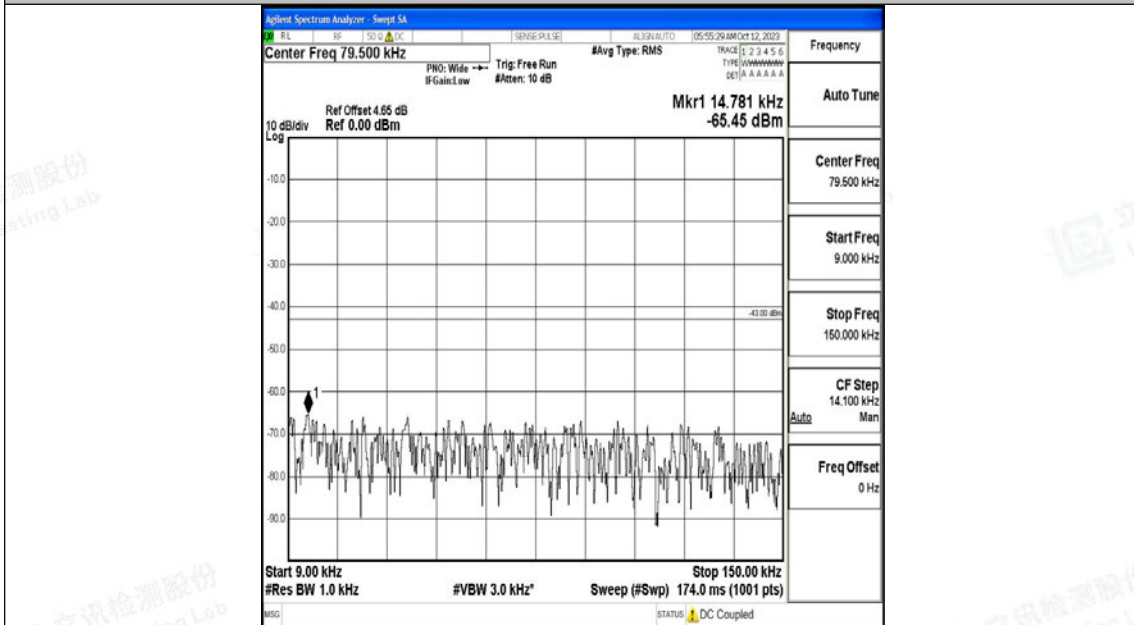

Band4_20MHz_QPSK_20175_1RB#0_30~1000_30~1000

Band4_20MHz_QPSK_20175_1RB#0_1000~3000_1000~3000

Band4_20MHz_QPSK_20175_1RB#0_3000~20000_3000~20000

Band4_20MHz_16QAM_20175_1RB#0_0.009~0.15_0.009~0.15

Band4_20MHz_16QAM_20175_1RB#0_0.15~30_0.15~30