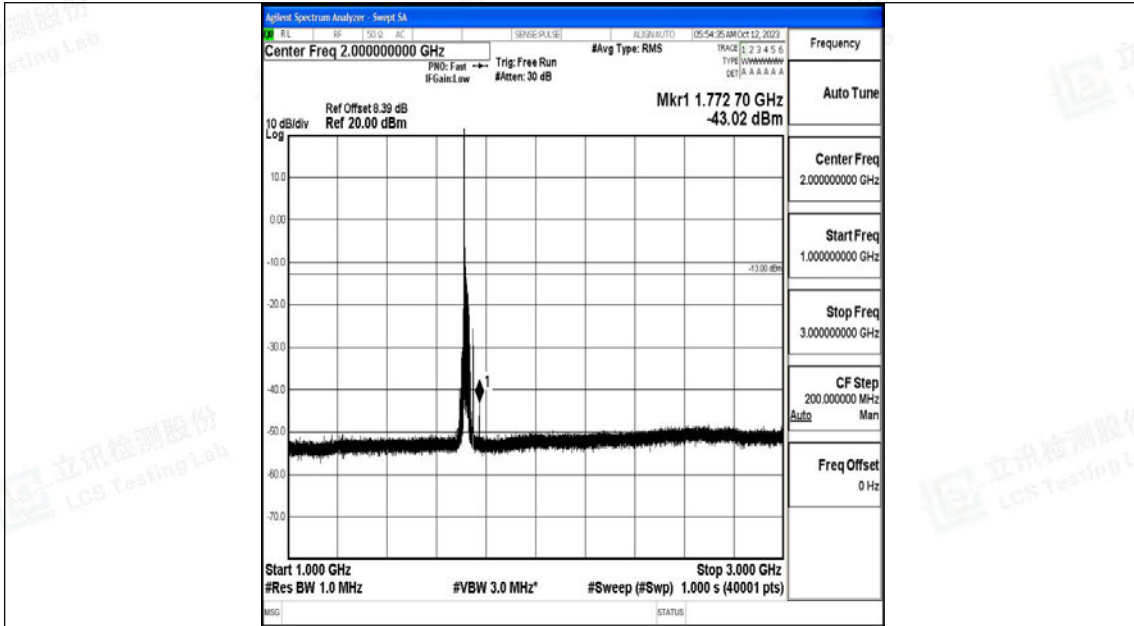

Band4_20MHz_16QAM_20050_1RB#0_30~1000_30~1000

Band4_20MHz_16QAM_20050_1RB#0_1000~3000_1000~3000