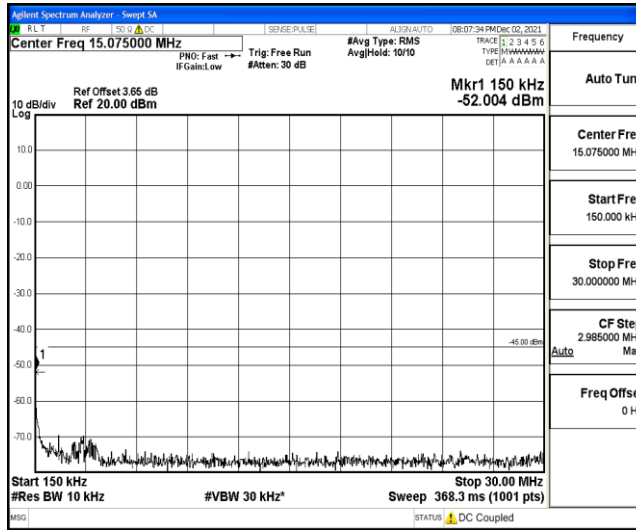

Band41-20MHz-QPSK-39750-1RB#0-Range2:0.15~30MHz