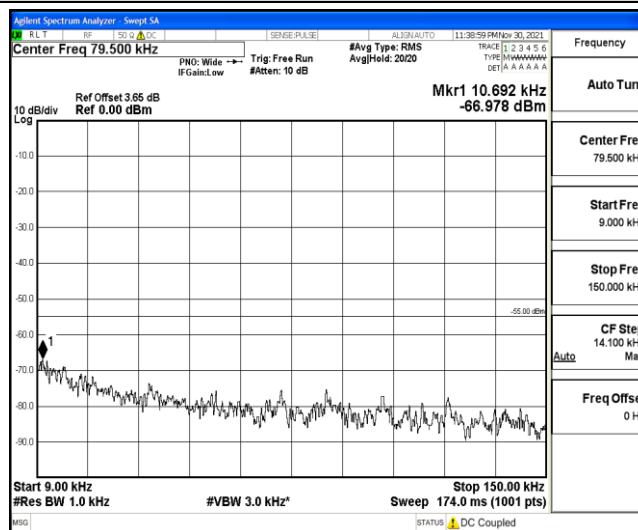

Band41-20MHz-16QAM-39750-1RB#0-Range1:0.009~0.15MHz