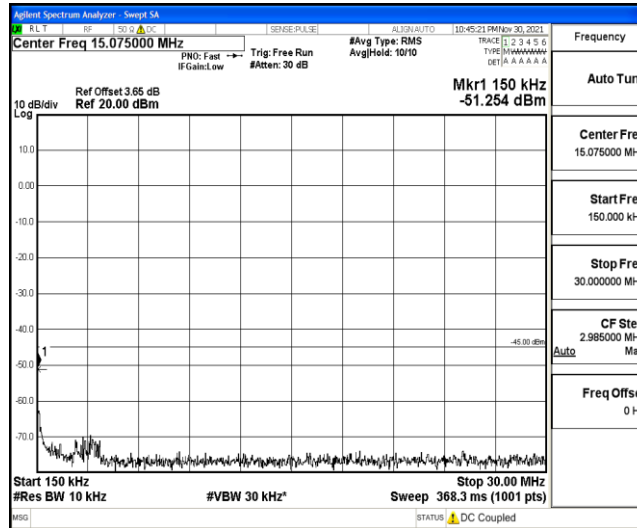

Band41-15MHz-16QAM-39725-1RB#0-Range5:10000~20000MHz

Band41-15MHz-16QAM-39725-1RB#0-Range6:20000~26500MHz

Band41-15MHz-16QAM-40620-1RB#0-Range1:0.009~0.15MHz

Band41-15MHz-16QAM-40620-1RB#0-Range2:0.15~30MHz