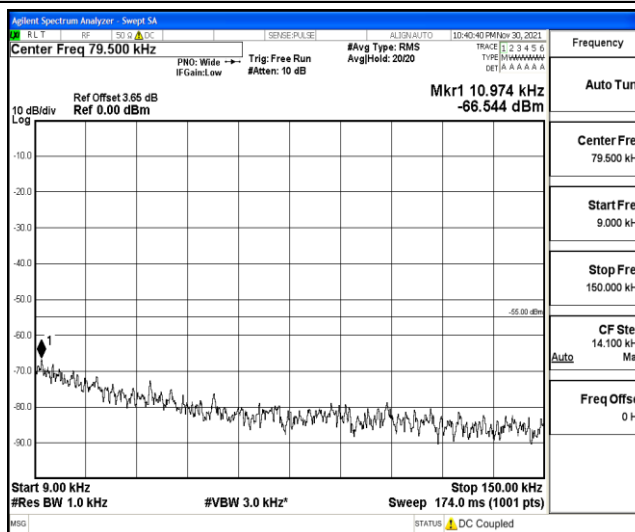

Band41-15MHz-QPSK-41515-1RB#0-Range6:20000~26500MHz

Band41-15MHz-16QAM-39725-1RB#0-Range1:0.009~0.15MHz

Band41-15MHz-16QAM-39725-1RB#0-Range2:0.15~30MHz

Band41-15MHz-16QAM-39725-1RB#0-Range3:30~1000MHz

Band41-15MHz-16QAM-39725-1RB#0-Range4:1000~10000MHz