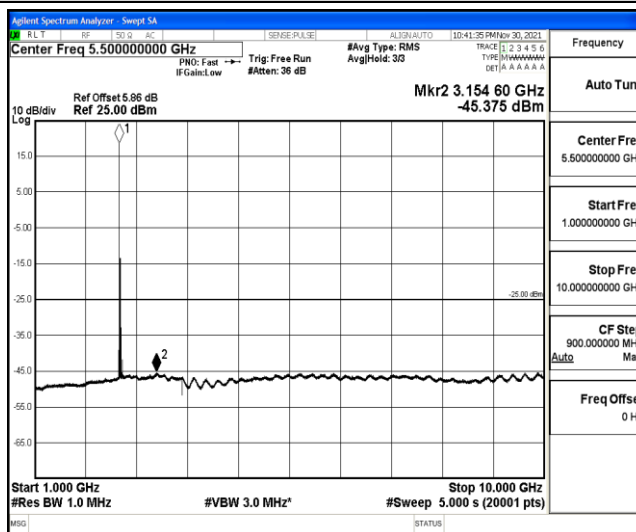

Band41-15MHz-QPSK-41515-1RB#0-Range6:20000~26500MHz

Band41-15MHz-16QAM-39725-1RB#0-Range1:0.009~0.15MHz

Band41-15MHz-16QAM-39725-1RB#0-Range2:0.15~30MHz

Band41-15MHz-16QAM-39725-1RB#0-Range3:30~1000MHz

Band41-15MHz-16QAM-39725-1RB#0-Range4:1000~10000MHz