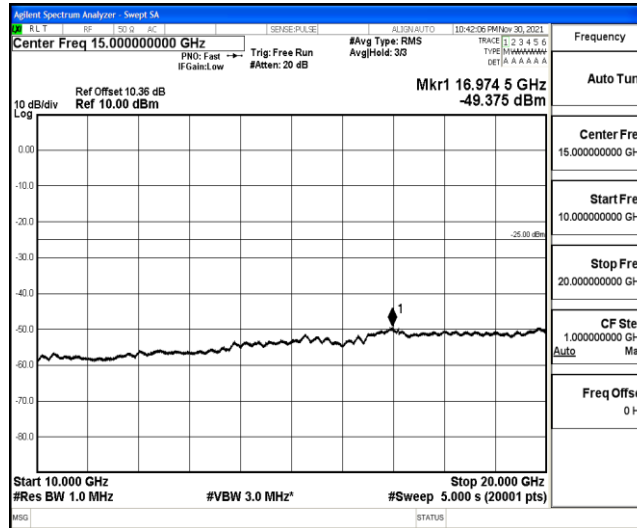

Band41-15MHz-QPSK-41515-1RB#0-Range6:20000~26500MHz

Band41-15MHz-16QAM-39725-1RB#0-Range1:0.009~0.15MHz

Band41-15MHz-16QAM-39725-1RB#0-Range2:0.15~30MHz

Band41-15MHz-16QAM-39725-1RB#0-Range3:30~1000MHz

Band41-15MHz-16QAM-39725-1RB#0-Range4:1000~10000MHz

Band41-15MHz-16QAM-39725-1RB#0-Range5:10000~20000MHz

Band41-15MHz-16QAM-39725-1RB#0-Range6:20000~26500MHz

Band41-15MHz-16QAM-40620-1RB#0-Range1:0.009~0.15MHz

Band41-15MHz-16QAM-40620-1RB#0-Range2:0.15~30MHz