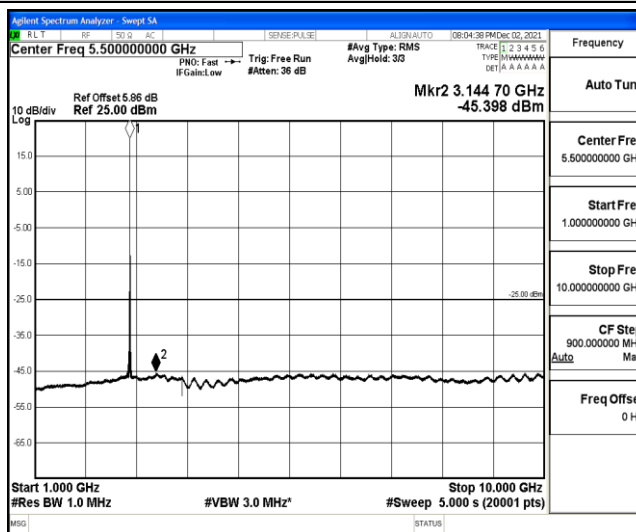

Band41-15MHz-16QAM-41515-1RB#0-Range1:0.009~0.15MHz

Band41-15MHz-16QAM-41515-1RB#0-Range2:0.15~30MHz

Band41-15MHz-16QAM-41515-1RB#0-Range3:30~1000MHz

Band41-15MHz-16QAM-41515-1RB#0-Range4:1000~10000MHz

Band41-15MHz-16QAM-41515-1RB#0-Range5:10000~20000MHz