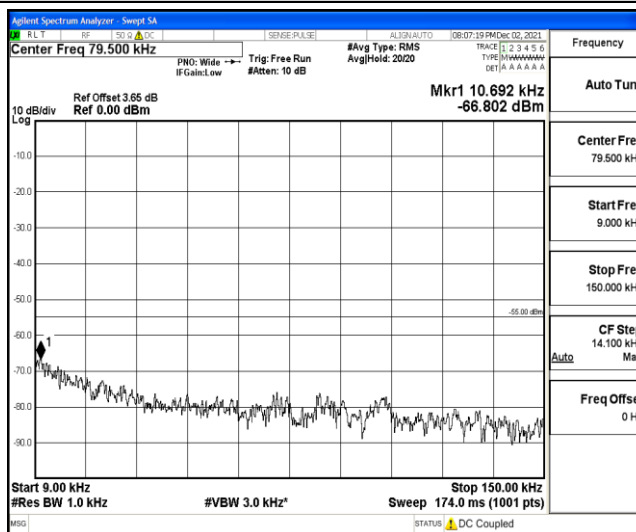

Band41-20MHz-QPSK-39750-1RB#0-Range1:0.009~0.15MHz