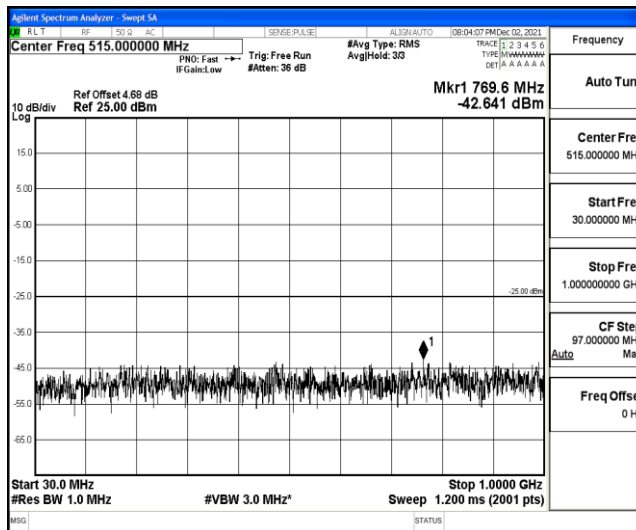

Band41-15MHz-16QAM-41515-1RB#0-Range3:30~1000MHz