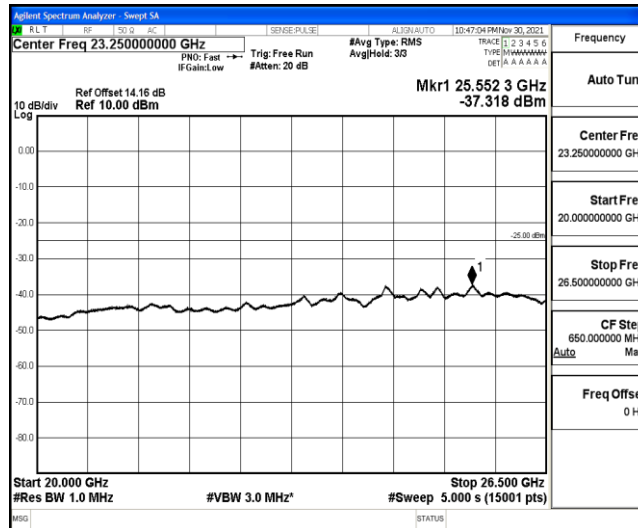

Band41-15MHz-16QAM-40620-1RB#0-Range3:30~1000MHz

Band41-15MHz-16QAM-40620-1RB#0-Range4:1000~10000MHz

Band41-15MHz-16QAM-40620-1RB#0-Range5:10000~20000MHz

Band41-15MHz-16QAM-40620-1RB#0-Range6:20000~26500MHz