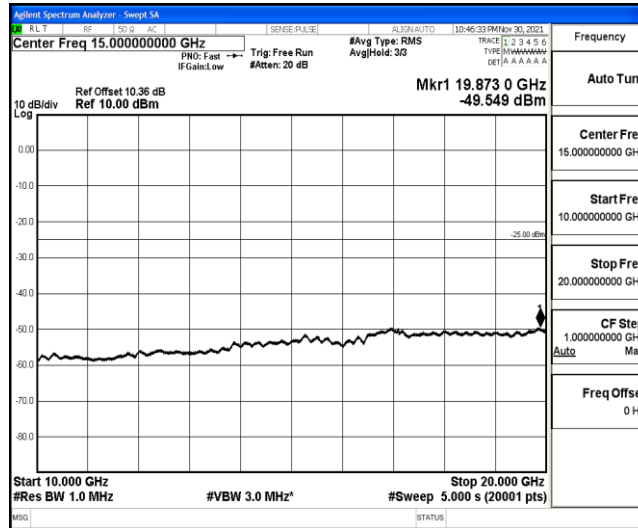

Band41-15MHz-16QAM-39725-1RB#0-Range5:10000~20000MHz

Band41-15MHz-16QAM-39725-1RB#0-Range6:20000~26500MHz

Band41-15MHz-16QAM-40620-1RB#0-Range1:0.009~0.15MHz

Band41-15MHz-16QAM-40620-1RB#0-Range2:0.15~30MHz

Band41-15MHz-16QAM-40620-1RB#0-Range3:30~1000MHz

Band41-15MHz-16QAM-40620-1RB#0-Range4:1000~10000MHz

Band41-15MHz-16QAM-40620-1RB#0-Range5:10000~20000MHz

Band41-15MHz-16QAM-40620-1RB#0-Range6:20000~26500MHz