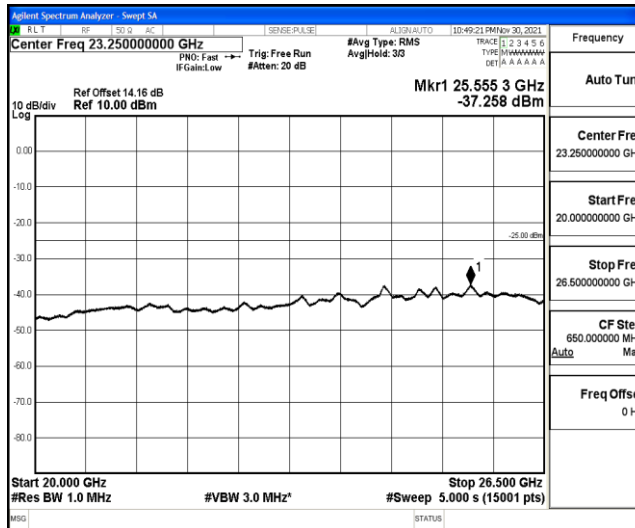

Band41-15MHz-QPSK-41515-1RB#0-Range6:20000~26500MHz

Band41-15MHz-16QAM-39725-1RB#0-Range1:0.009~0.15MHz

Band41-15MHz-16QAM-39725-1RB#0-Range2:0.15~30MHz

Band41-15MHz-16QAM-39725-1RB#0-Range3:30~1000MHz

Band41-15MHz-16QAM-39725-1RB#0-Range4:1000~10000MHz