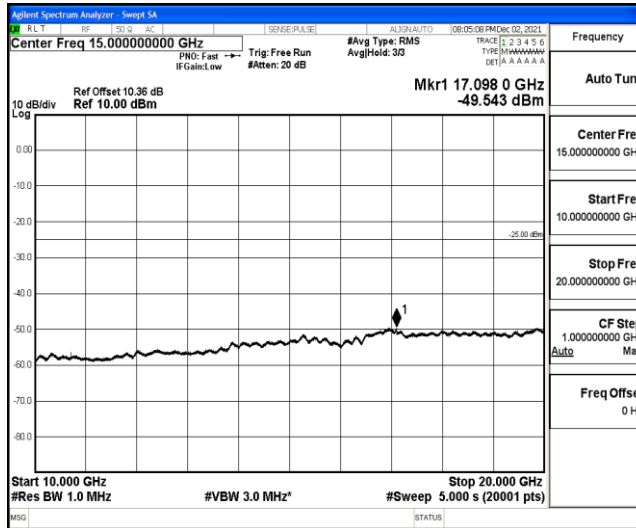

Band41-15MHz-16QAM-41515-1RB#0-Range1:0.009~0.15MHz

Band41-15MHz-16QAM-41515-1RB#0-Range2:0.15~30MHz

Band41-15MHz-16QAM-41515-1RB#0-Range3:30~1000MHz

Band41-15MHz-16QAM-41515-1RB#0-Range4:1000~10000MHz

Band41-15MHz-16QAM-41515-1RB#0-Range5:10000~20000MHz