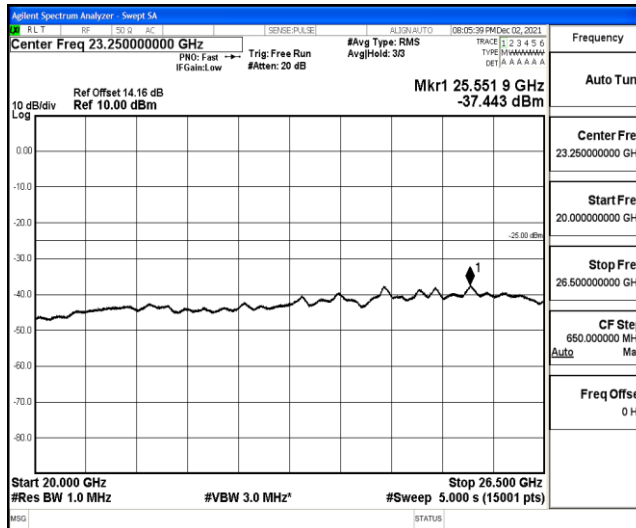

Band41-15MHz-16QAM-41515-1RB#0-Range6:2000~26500MHz