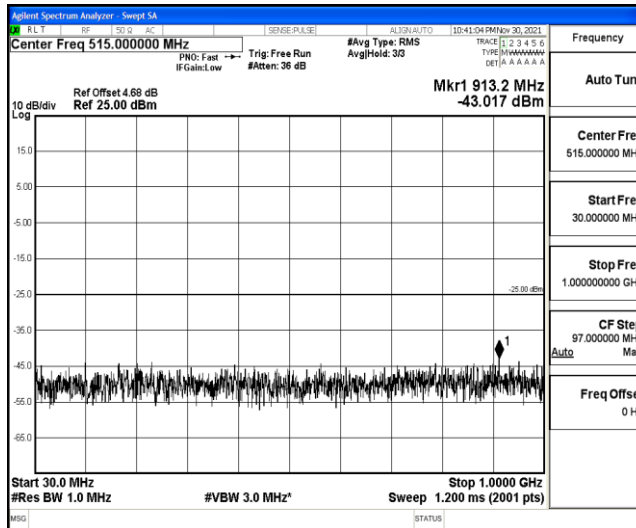

Band41-15MHz-QPSK-41515-1RB#0-Range6:20000~26500MHz

Band41-15MHz-16QAM-39725-1RB#0-Range1:0.009~0.15MHz

Band41-15MHz-16QAM-39725-1RB#0-Range2:0.15~30MHz

Band41-15MHz-16QAM-39725-1RB#0-Range3:30~1000MHz

Band41-15MHz-16QAM-39725-1RB#0-Range4:1000~10000MHz