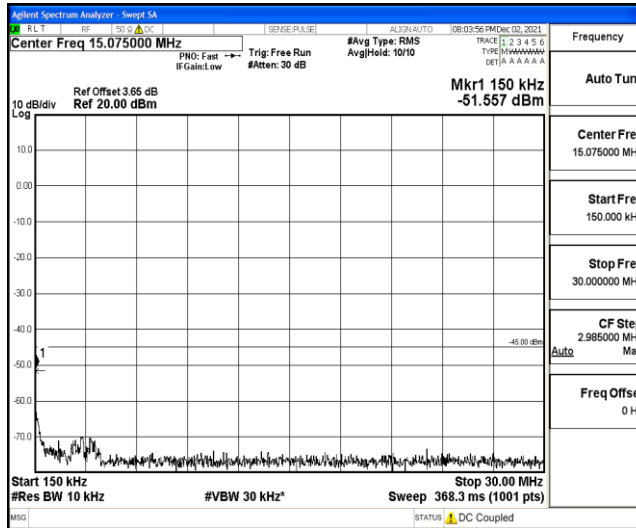

Band41-15MHz-16QAM-41515-1RB#0-Range2:0.15~30MHz