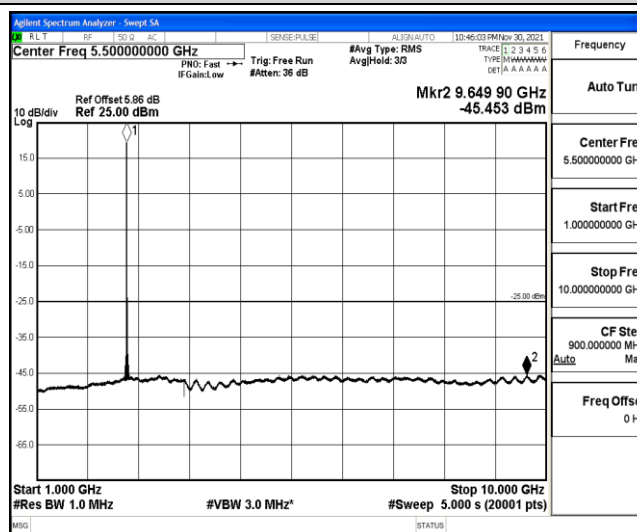

Band41-15MHz-16QAM-40620-1RB#0-Range4:1000~10000MHz