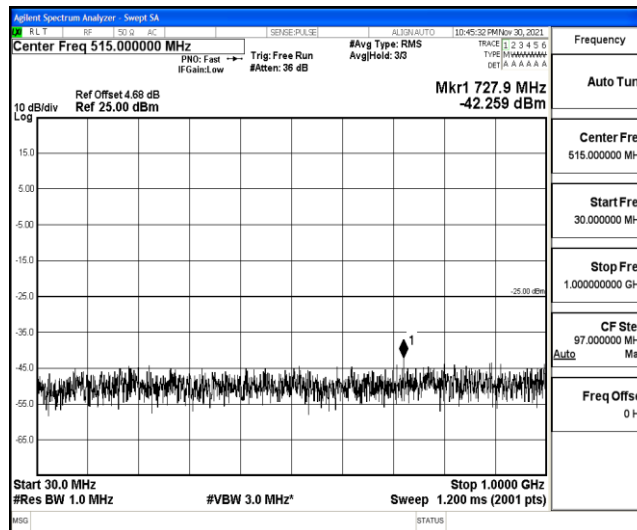

Band41-15MHz-16QAM-40620-1RB#0-Range3:30~1000MHz