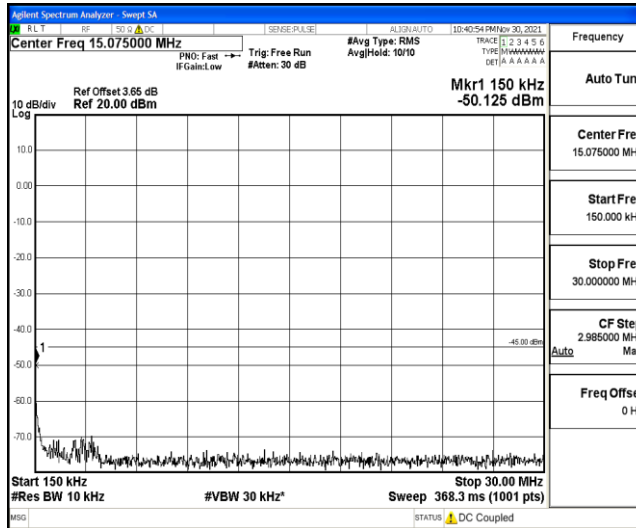

Band41-15MHz-QPSK-41515-1RB#0-Range6:20000~26500MHz

Band41-15MHz-16QAM-39725-1RB#0-Range1:0.009~0.15MHz

Band41-15MHz-16QAM-39725-1RB#0-Range2:0.15~30MHz

Band41-15MHz-16QAM-39725-1RB#0-Range3:30~1000MHz

Band41-15MHz-16QAM-39725-1RB#0-Range4:1000~10000MHz