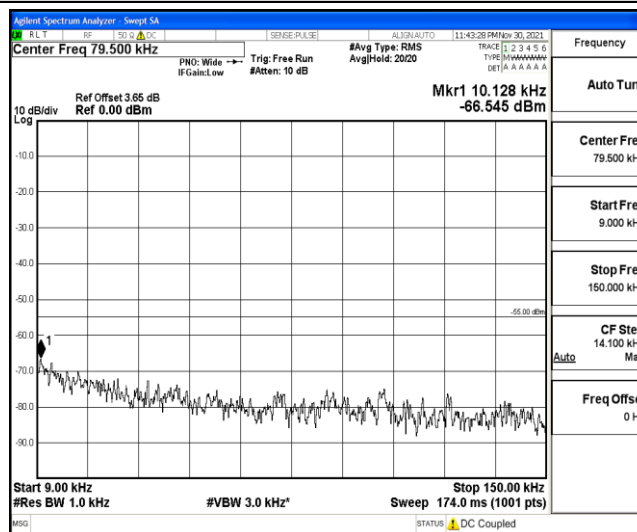

Band41-20MHz-16QAM-40620-1RB#0-Range1:0.009~0.15MHz