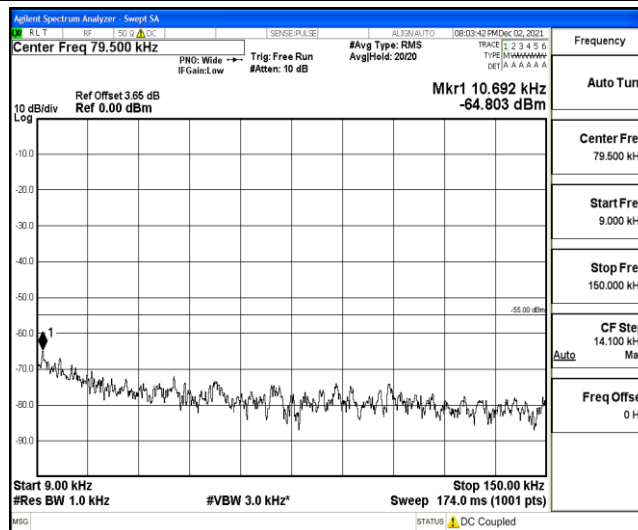

Band41-15MHz-16QAM-41515-1RB#0-Range1:0.009~0.15MHz