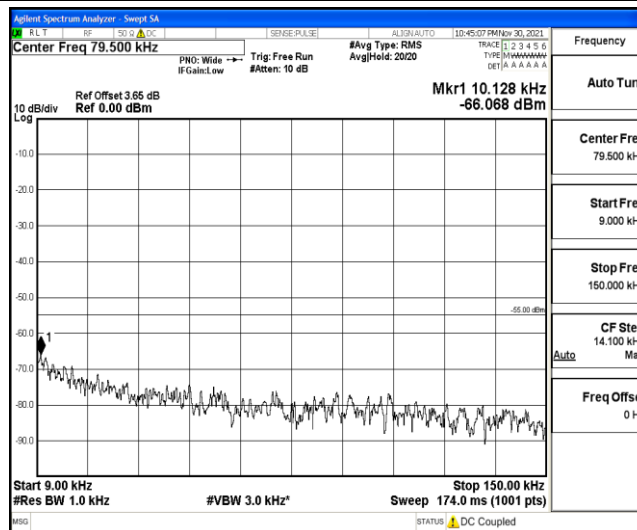

Band41-15MHz-16QAM-40620-1RB#0-Range1:0.009~0.15MHz