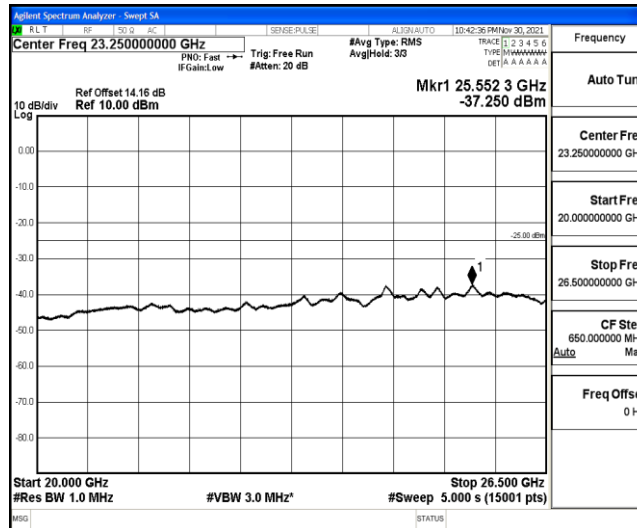

Band41-15MHz-16QAM-39725-1RB#0-Range6:20000~26500MHz