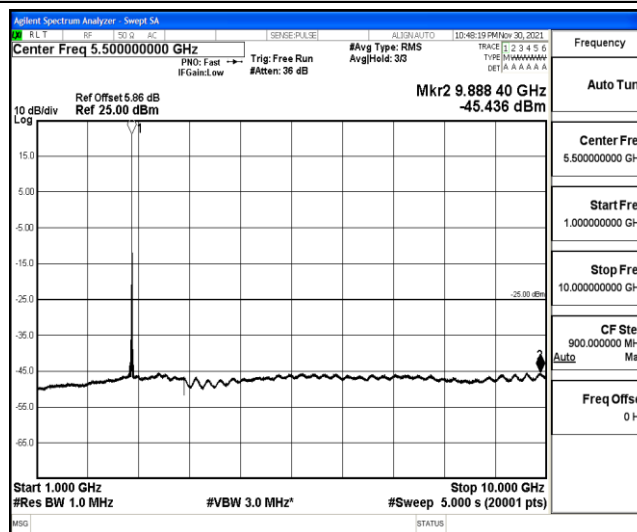

Band41-15MHz-QPSK-41515-1RB#0-Range4:1000~10000MHz

Band41-15MHz-QPSK-41515-1RB#0-Range5:10000~20000MHz