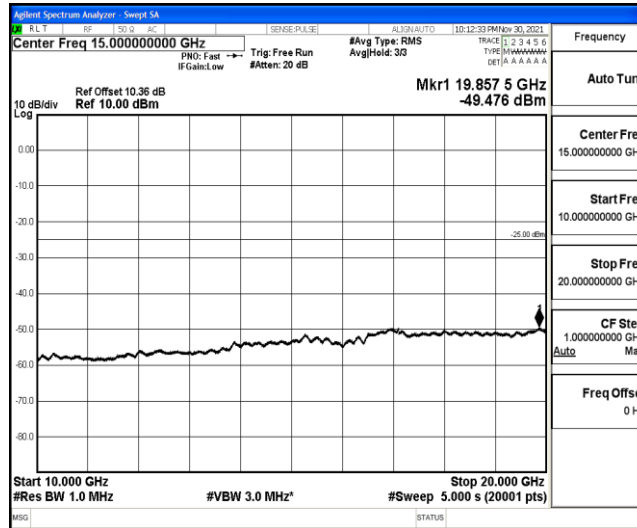

Band41-10MHz-16QAM-40620-1RB#0-Range5:10000~20000MHz

Band41-10MHz-16QAM-40620-1RB#0-Range6:20000~26500MHz