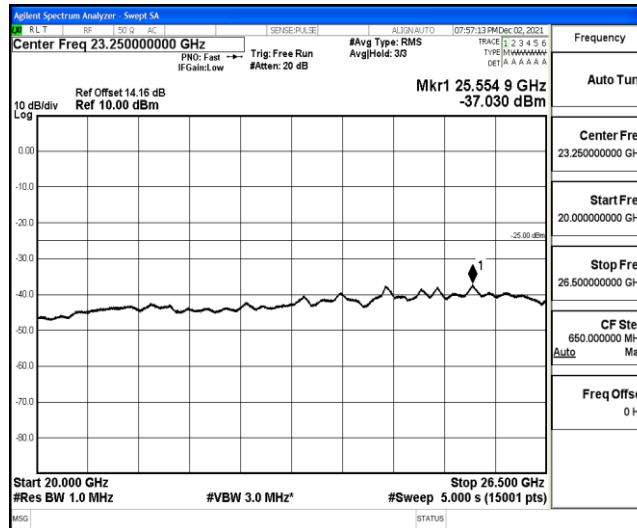

Band41-5MHz-16QAM-39675-1RB#0-Range6:20000~26500MHz

Band41-5MHz-16QAM-40620-1RB#0-Range1:0.009~0.15MHz