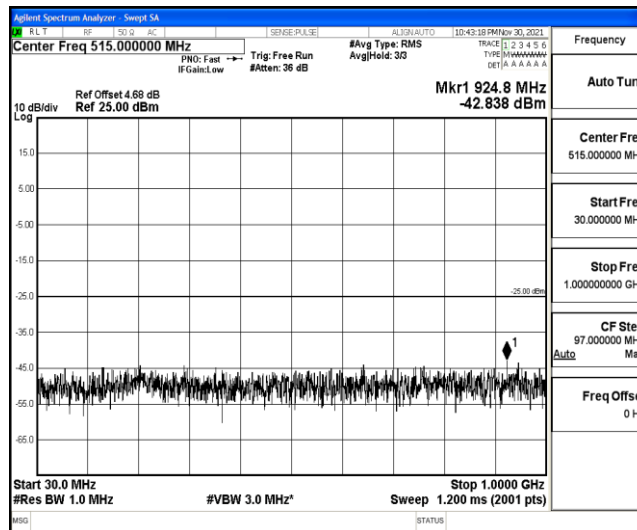

Band41-15MHz-QPSK-39725-1RB#0-Range6:20000~26500MHz

Band41-15MHz-QPSK-40620-1RB#0-Range1:0.009~0.15MHz

Band41-15MHz-QPSK-40620-1RB#0-Range2:0.15~30MHz

Band41-15MHz-QPSK-40620-1RB#0-Range3:30~1000MHz

Band41-15MHz-QPSK-40620-1RB#0-Range4:1000~10000MHz