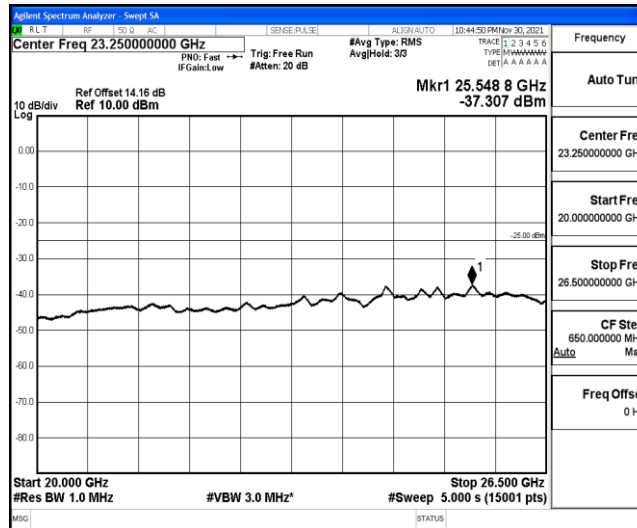

Band41-15MHz-QPSK-40620-1RB#0-Range6:20000~26500MHz

Band41-15MHz-QPSK-41515-1RB#0-Range1:0.009~0.15MHz