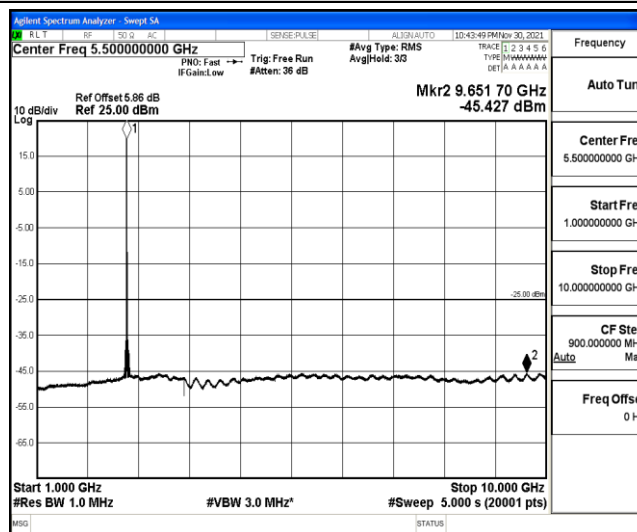

Band41-15MHz-QPSK-39725-1RB#0-Range6:20000~26500MHz

Band41-15MHz-QPSK-40620-1RB#0-Range1:0.009~0.15MHz

Band41-15MHz-QPSK-40620-1RB#0-Range2:0.15~30MHz

Band41-15MHz-QPSK-40620-1RB#0-Range3:30~1000MHz

Band41-15MHz-QPSK-40620-1RB#0-Range4:1000~10000MHz