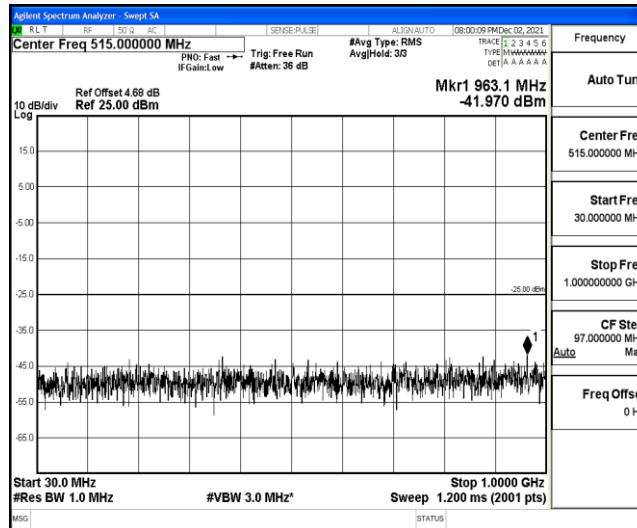

Band41-5MHz-16QAM-40620-1RB#0-Range3:30~1000MHz

Band41-5MHz-16QAM-40620-1RB#0-Range4:1000~10000MHz