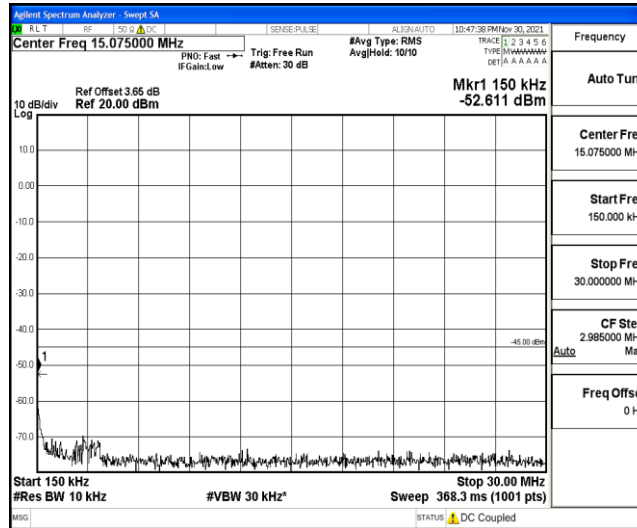

Band41-15MHz-QPSK-40620-1RB#0-Range5:10000~20000MHz

Band41-15MHz-QPSK-40620-1RB#0-Range6:20000~26500MHz

Band41-15MHz-QPSK-41515-1RB#0-Range1:0.009~0.15MHz

Band41-15MHz-QPSK-41515-1RB#0-Range2:0.15~30MHz

Band41-15MHz-QPSK-41515-1RB#0-Range3:30~1000MHz