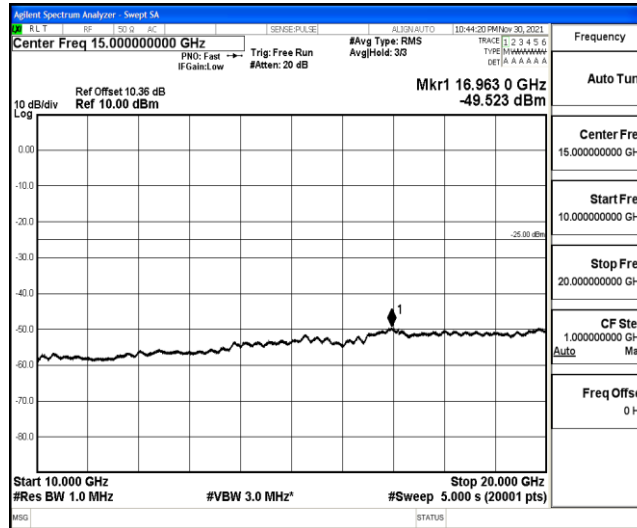

Band41-15MHz-QPSK-40620-1RB#0-Range5:10000~20000MHz

Band41-15MHz-QPSK-40620-1RB#0-Range6:20000~26500MHz