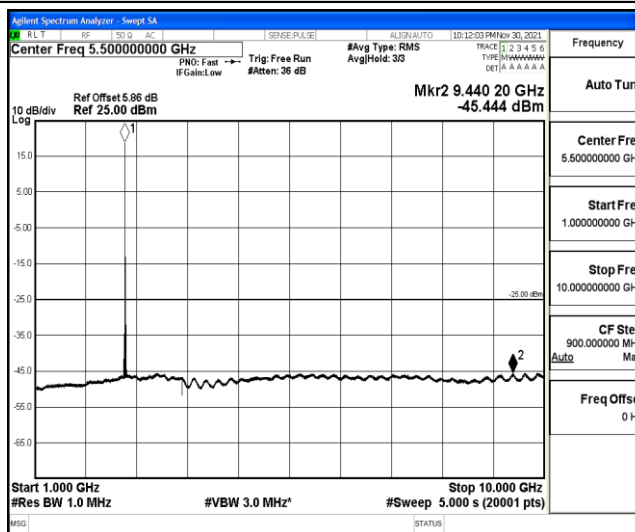

Band41-10MHz-16QAM-39700-1RB#0-Range6:20000~26500MHz

Band41-10MHz-16QAM-40620-1RB#0-Range1:0.009~0.15MHz

Band41-10MHz-16QAM-40620-1RB#0-Range2:0.15~30MHz

Band41-10MHz-16QAM-40620-1RB#0-Range3:30~1000MHz

Band41-10MHz-16QAM-40620-1RB#0-Range4:1000~10000MHz