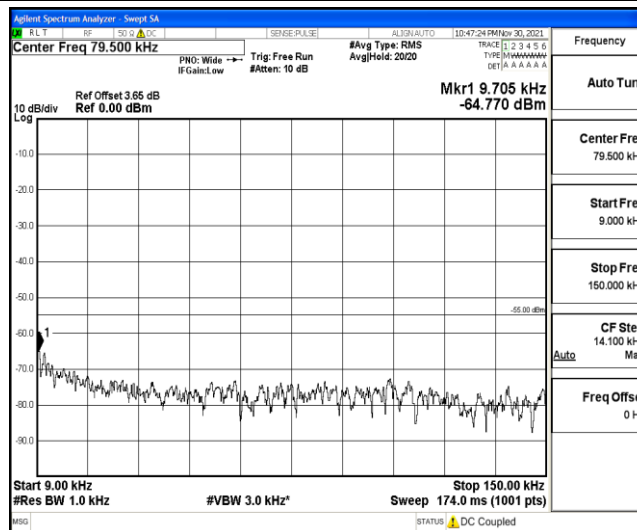

Band41-15MHz-QPSK-41515-1RB#0-Range1:0.009~0.15MHz

Band41-15MHz-QPSK-41515-1RB#0-Range2:0.15~30MHz