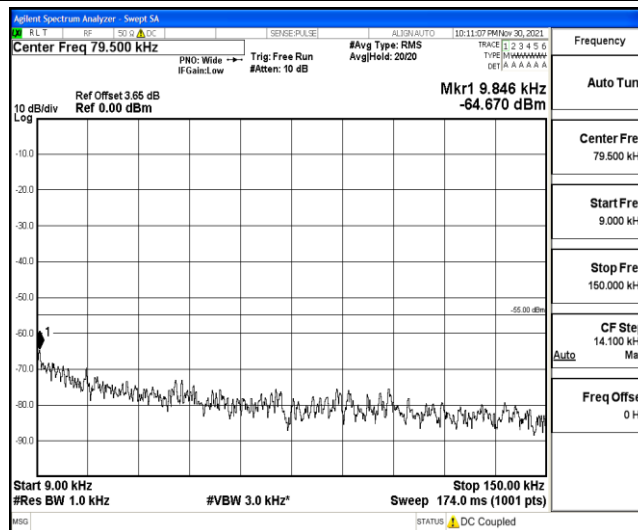

Band41-10MHz-16QAM-40620-1RB#0-Range1:0.009~0.15MHz

Band41-10MHz-16QAM-40620-1RB#0-Range2:0.15~30MHz