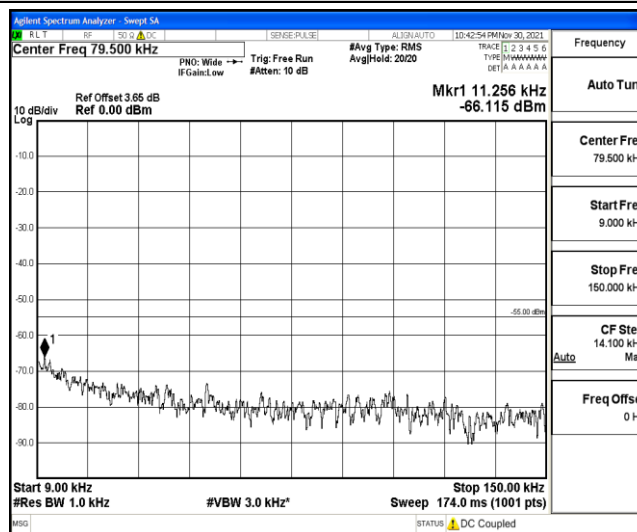

Band41-15MHz-QPSK-40620-1RB#0-Range1:0.009~0.15MHz

Band41-15MHz-QPSK-40620-1RB#0-Range2:0.15~30MHz