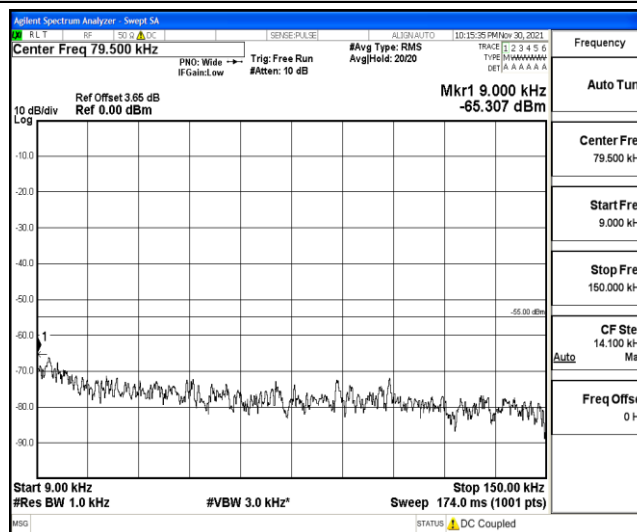

Band41-10MHz-16QAM-41540-1RB#0-Range1:0.009~0.15MHz

Band41-10MHz-16QAM-41540-1RB#0-Range2:0.15~30MHz