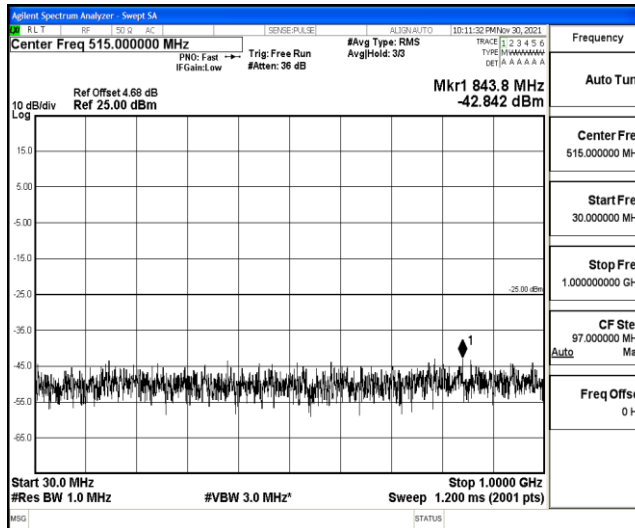

Band41-10MHz-16QAM-39700-1RB#0-Range6:20000~26500MHz

Band41-10MHz-16QAM-40620-1RB#0-Range1:0.009~0.15MHz

Band41-10MHz-16QAM-40620-1RB#0-Range2:0.15~30MHz

Band41-10MHz-16QAM-40620-1RB#0-Range3:30~1000MHz

Band41-10MHz-16QAM-40620-1RB#0-Range4:1000~10000MHz