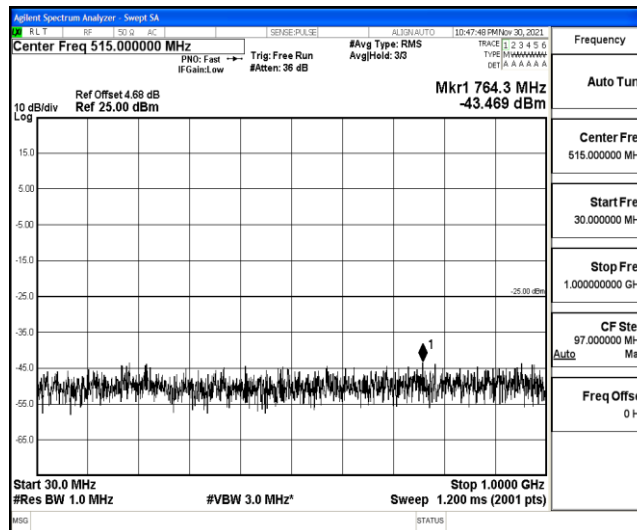

Band41-15MHz-QPSK-40620-1RB#0-Range5:10000~20000MHz

Band41-15MHz-QPSK-40620-1RB#0-Range6:20000~26500MHz

Band41-15MHz-QPSK-41515-1RB#0-Range1:0.009~0.15MHz

Band41-15MHz-QPSK-41515-1RB#0-Range2:0.15~30MHz

Band41-15MHz-QPSK-41515-1RB#0-Range3:30~1000MHz