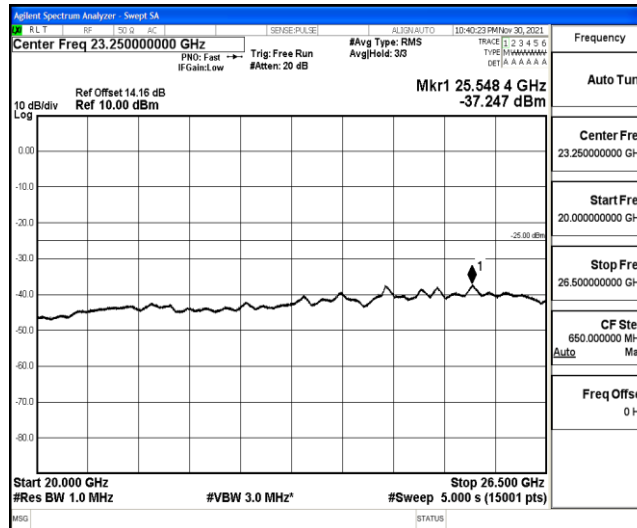

Band41-15MHz-QPSK-39725-1RB#0-Range6:20000~26500MHz

Band41-15MHz-QPSK-40620-1RB#0-Range1:0.009~0.15MHz