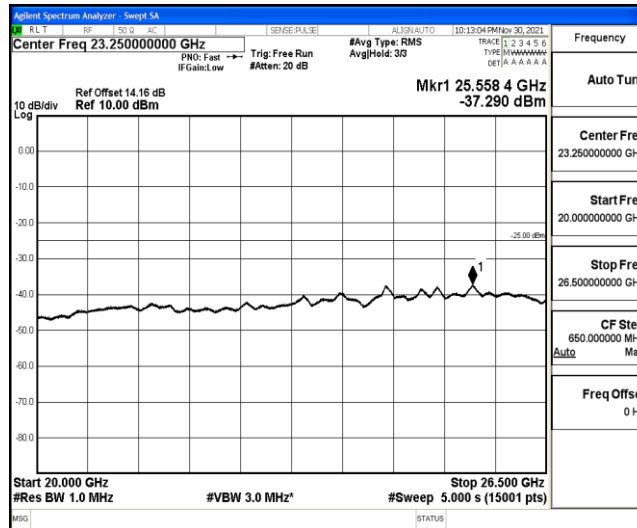

Band41-10MHz-16QAM-40620-1RB#0-Range6:20000~26500MHz

Band41-10MHz-16QAM-41540-1RB#0-Range1:0.009~0.15MHz