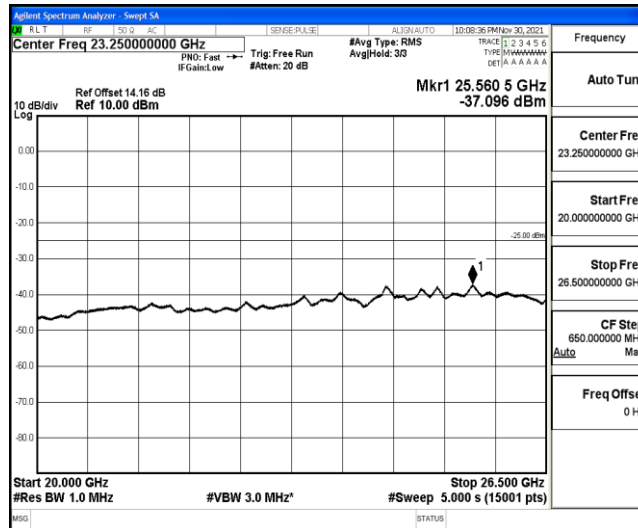

Band41-10MHz-16QAM-39700-1RB#0-Range6:20000~26500MHz

Band41-10MHz-16QAM-40620-1RB#0-Range1:0.009~0.15MHz