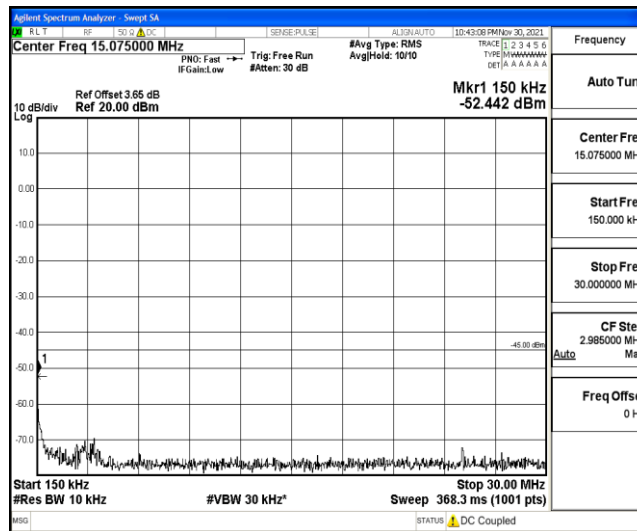

Band41-15MHz-QPSK-40620-1RB#0-Range2:0.15~30MHz

Band41-15MHz-QPSK-40620-1RB#0-Range3:30~1000MHz