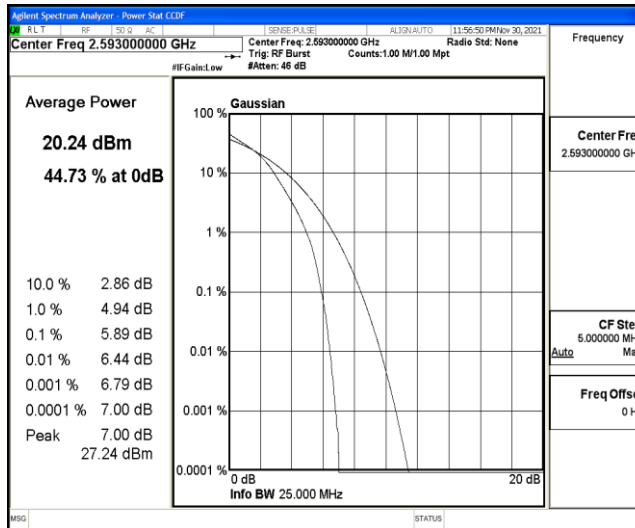

Band41-20MHz-16QAM-40620-100RB#0