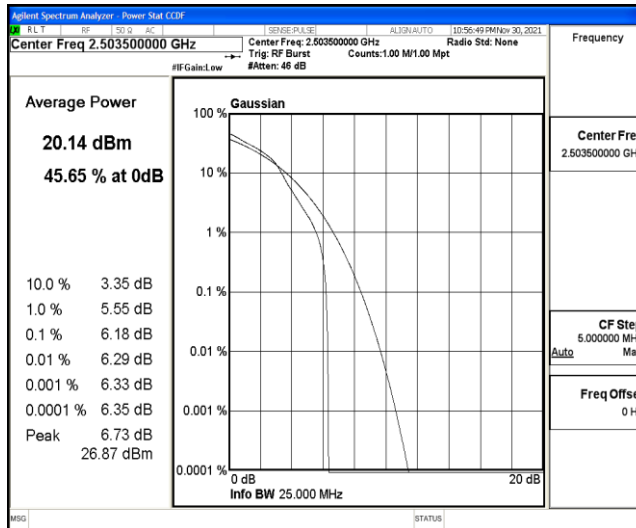

Band41-15MHz-16QAM-39725-1RB#0