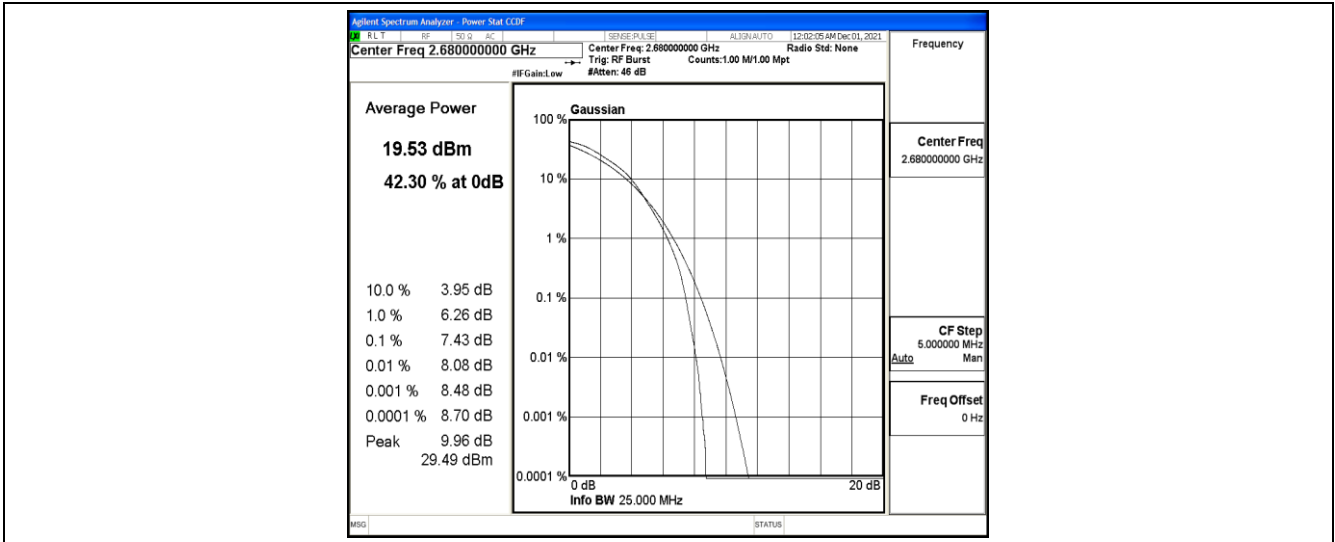

## L.3 26dB Bandwidth and Occupied Bandwidth