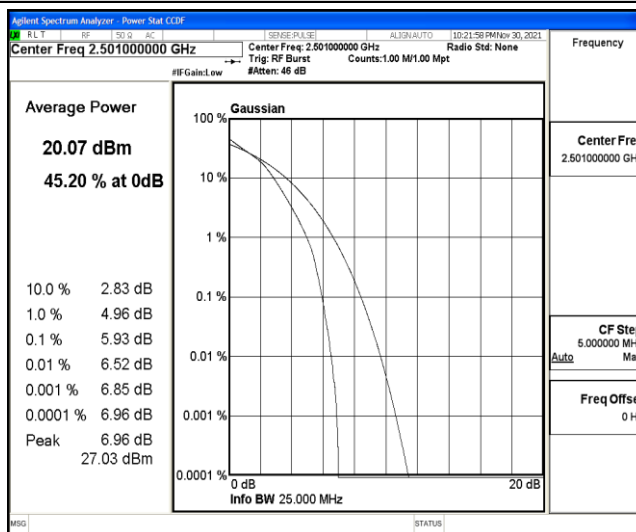

Band41-10MHz-16QAM-39700-50RB#0