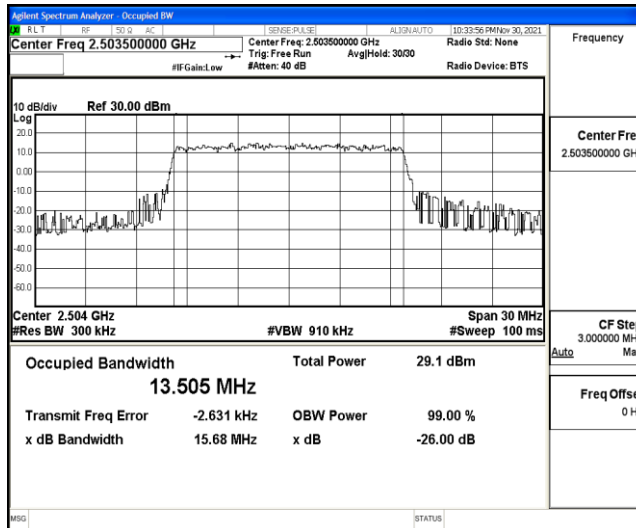

Band41-15MHz-QPSK-39725-75RB#0