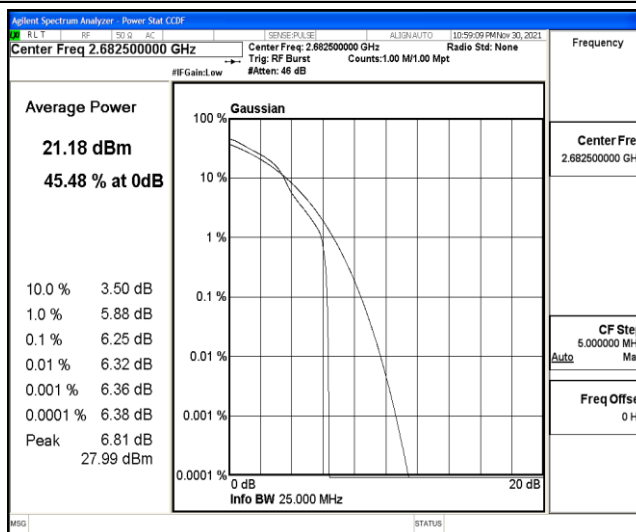

Band41-15MHz-16QAM-41515-1RB#0