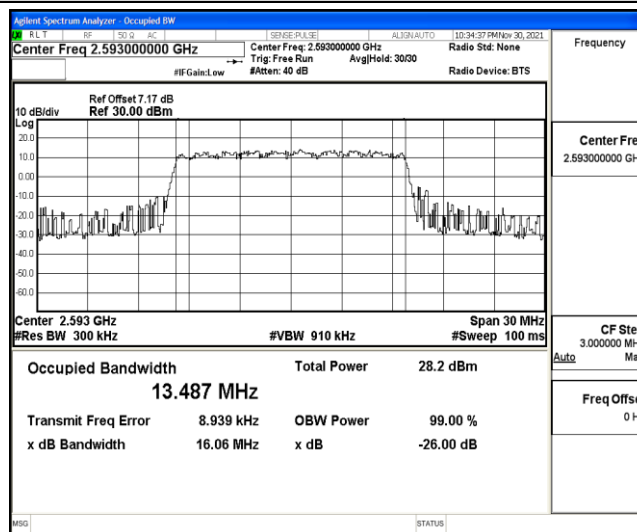

Band41-15MHz-16QAM-40620-75RB#0