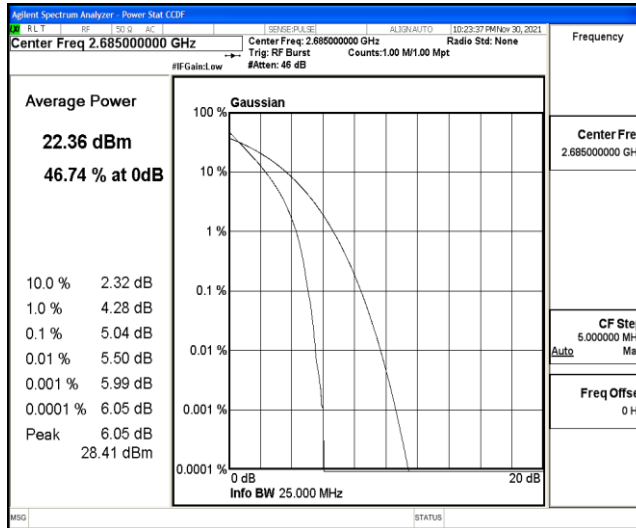

Band41-10MHz-QPSK-41540-50RB#0