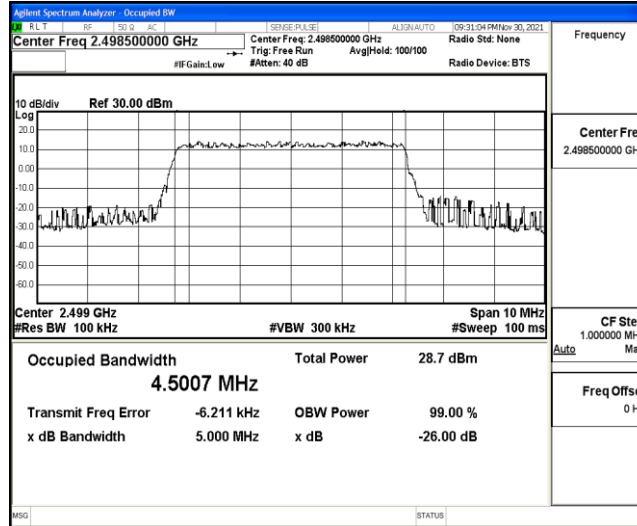

Test Graphs

Band41-5MHz-QPSK-39675-25RB#0