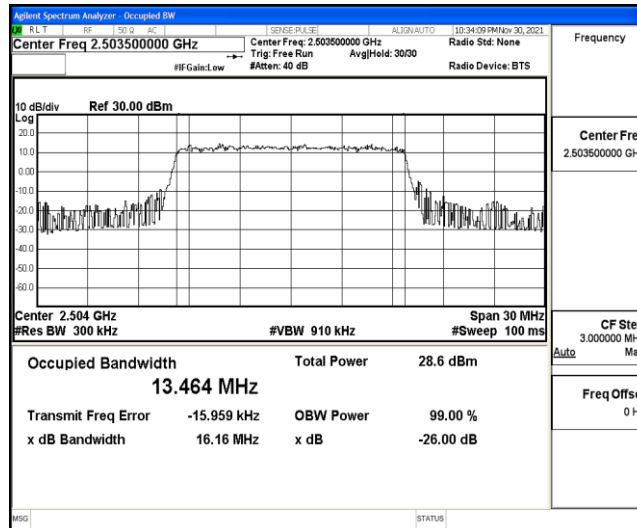

Band41-15MHz-16QAM-39725-75RB#0