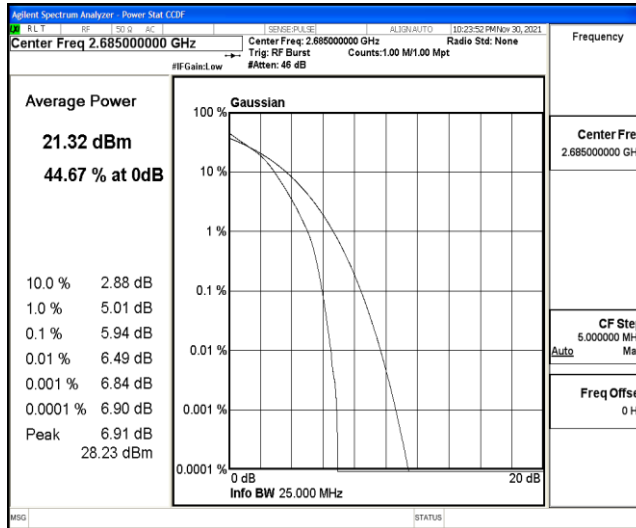

Band41-10MHz-16QAM-41540-50RB#0