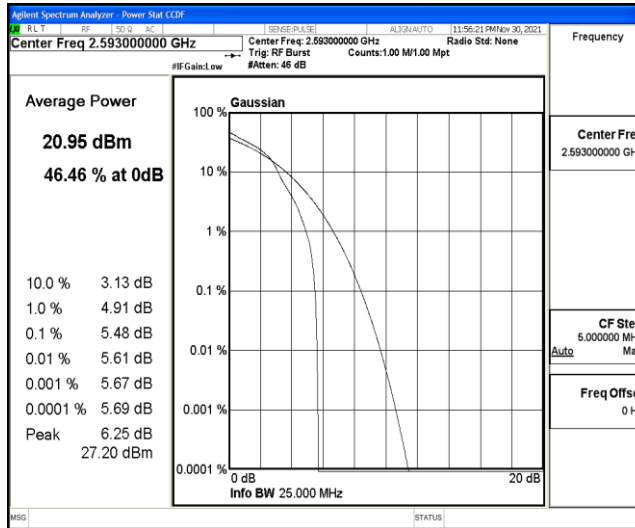

Band41-20MHz-16QAM-40620-1RB#0