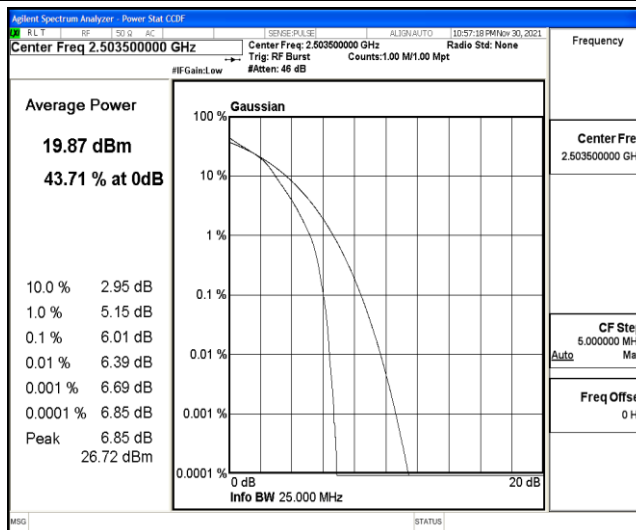

Band41-15MHz-16QAM-39725-75RB#0