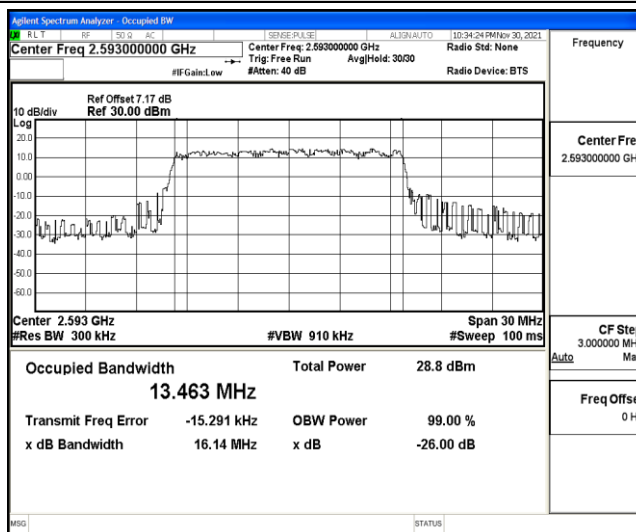

Band41-15MHz-QPSK-40620-75RB#0