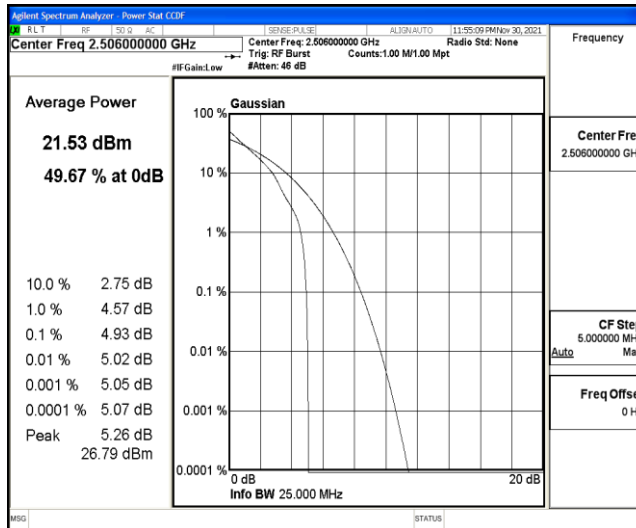

Band41-20MHz-QPSK-39750-1RB#0