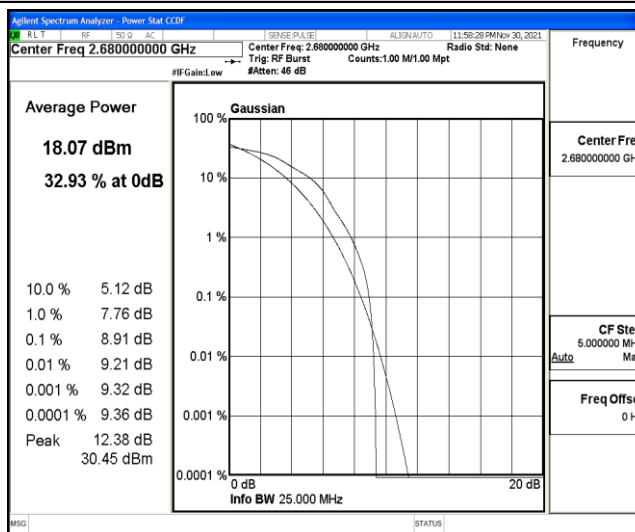

Band41-20MHz-16QAM-41490-1RB#0