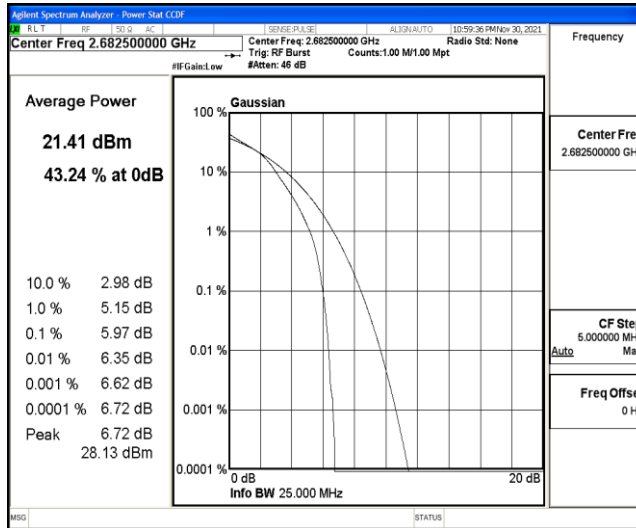

Band41-15MHz-16QAM-41515-75RB#0