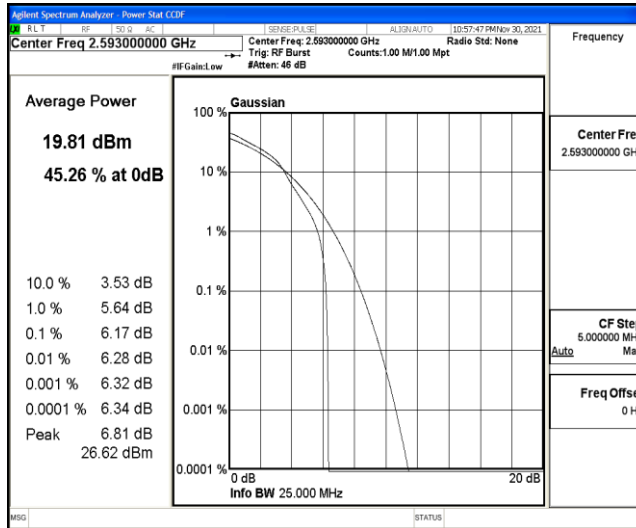

Band41-15MHz-16QAM-40620-1RB#0