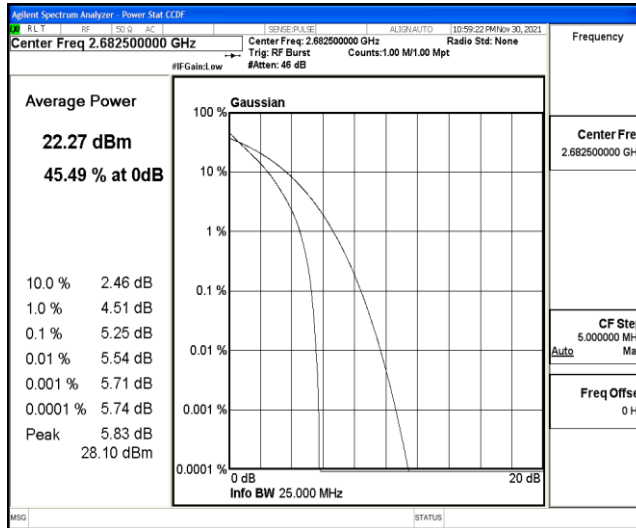

Band41-15MHz-QPSK-41515-75RB#0