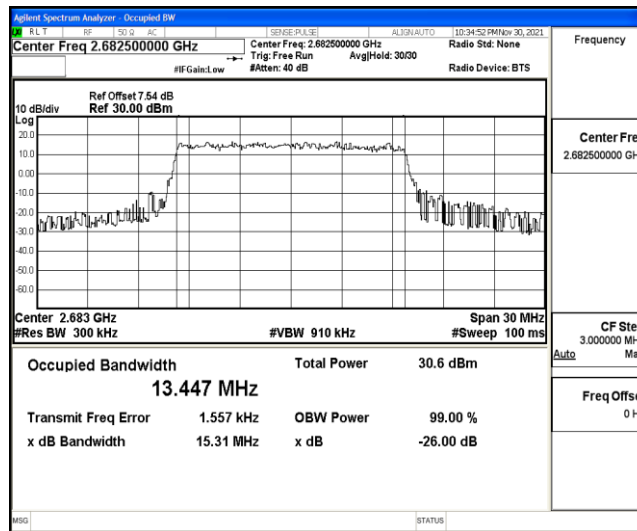

Band41-15MHz-QPSK-41515-75RB#0