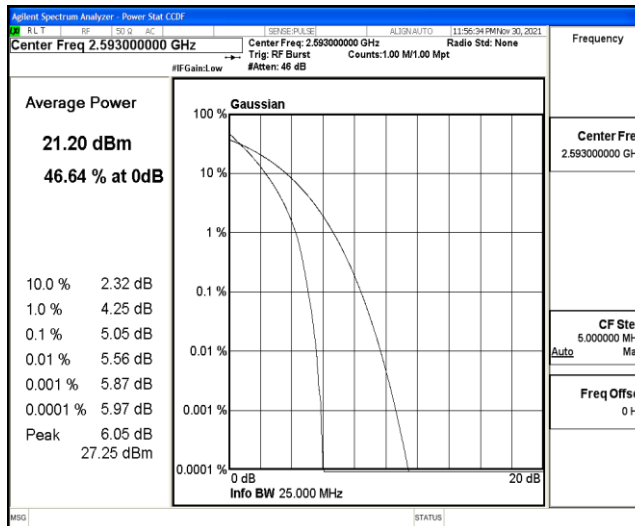

Band41-20MHz-QPSK-40620-100RB#0