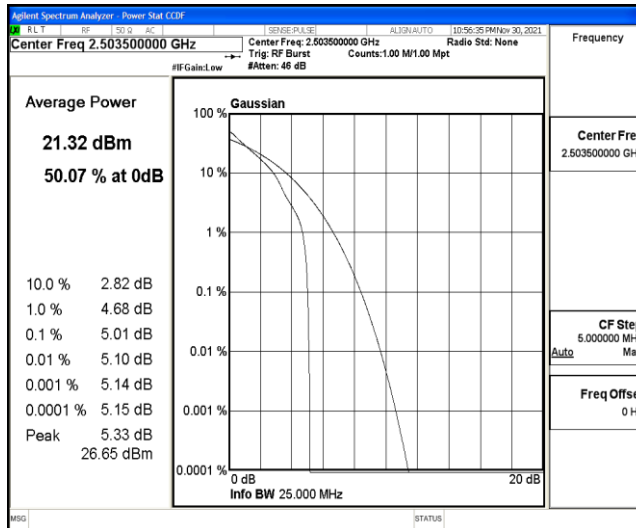

Band41-15MHz-QPSK-39725-1RB#0