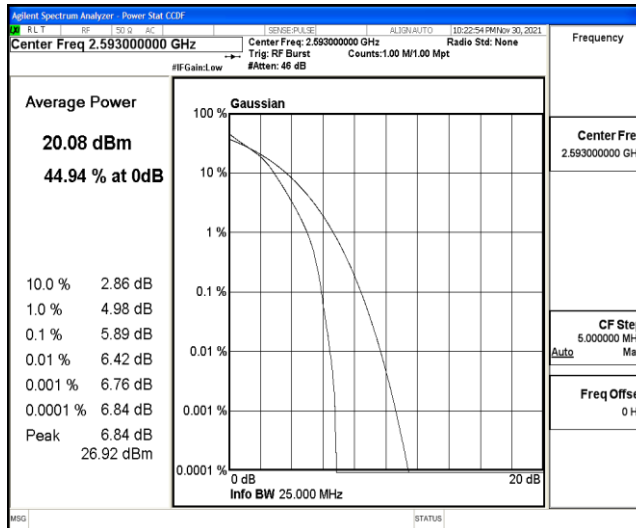

Band41-10MHz-16QAM-40620-50RB#0