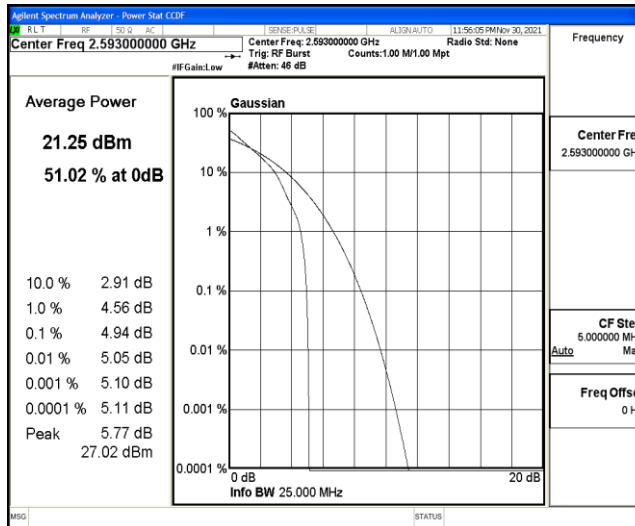

Band41-20MHz-QPSK-40620-1RB#0