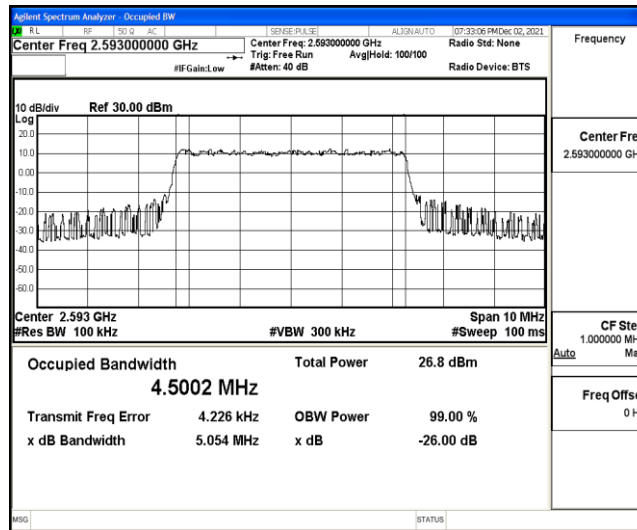

Band41-5MHz-QPSK-40620-25RB#0