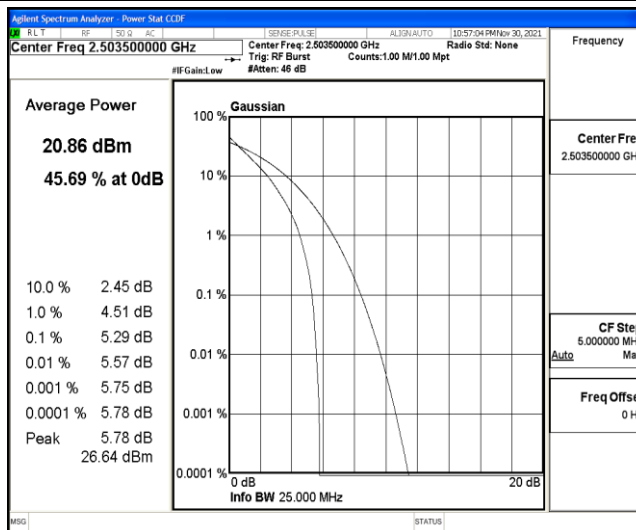

Band41-15MHz-QPSK-39725-75RB#0