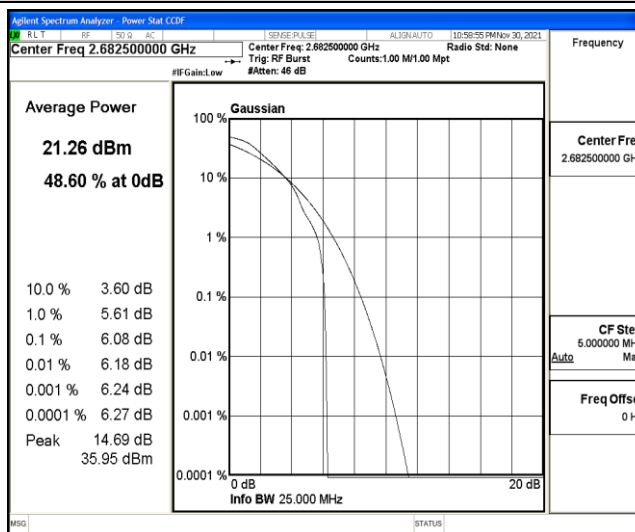

Band41-15MHz-QPSK-41515-1RB#0