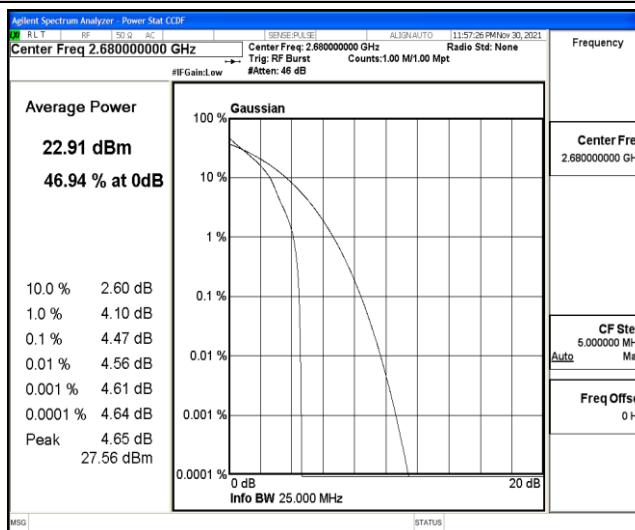

Band41-20MHz-QPSK-41490-1RB#0