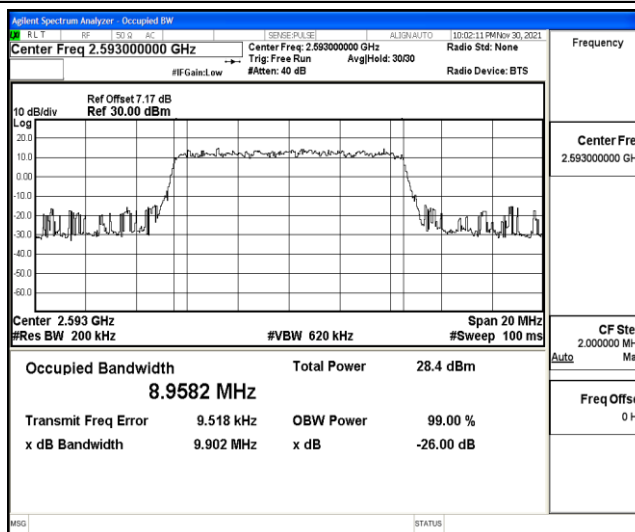

Band41-10MHz-16QAM-40620-50RB#0