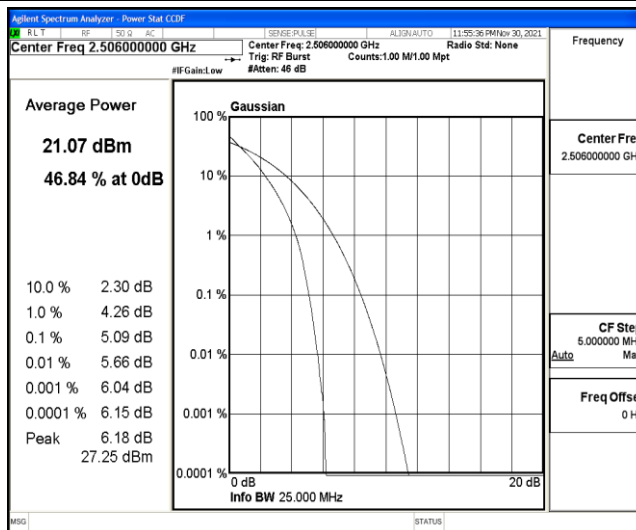

Band41-20MHz-QPSK-39750-100RB#0