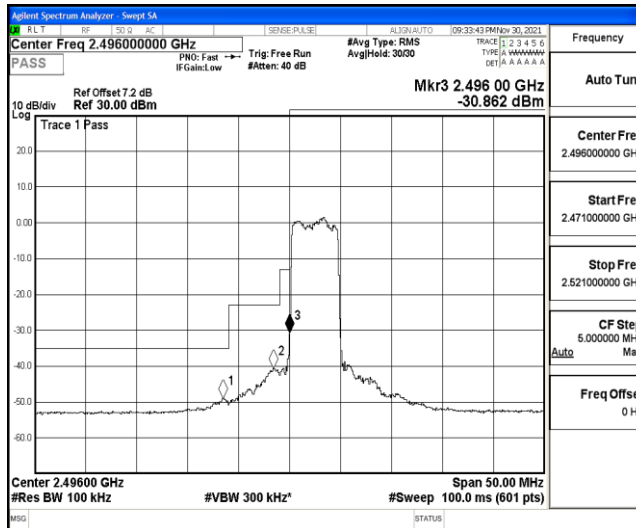

Band41-5MHz-16QAM-39675-25RB#0