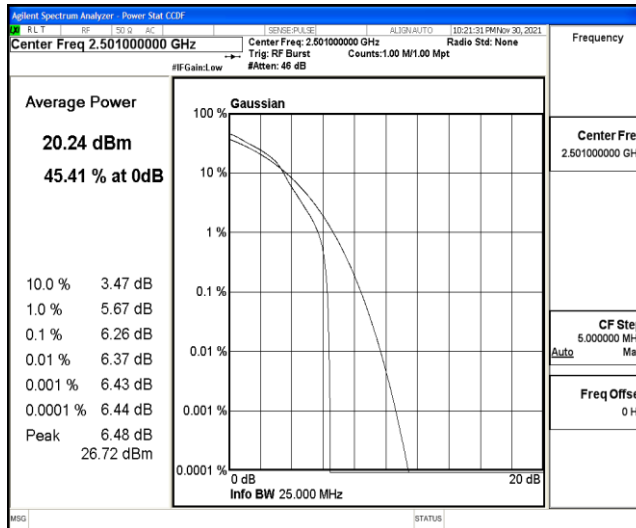

Band41-10MHz-16QAM-39700-1RB#0