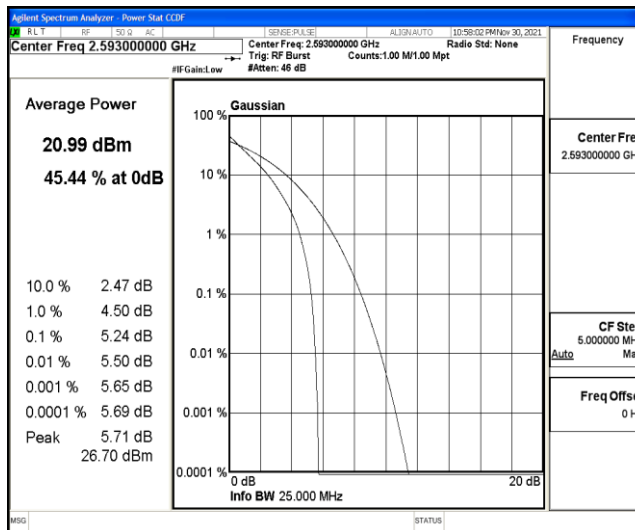

Band41-15MHz-QPSK-40620-75RB#0