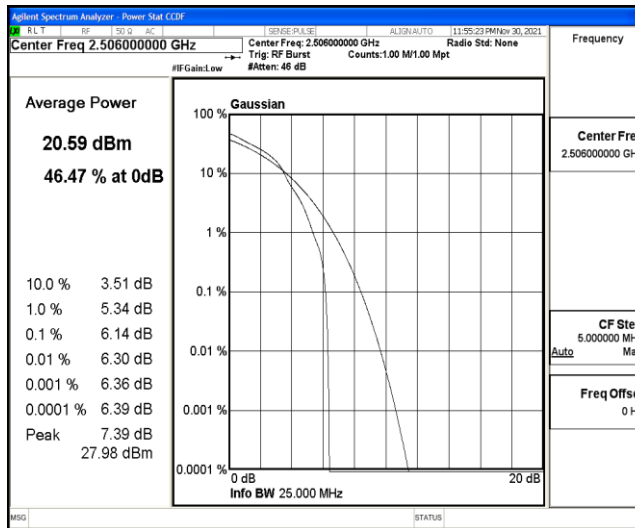

Band41-20MHz-16QAM-39750-1RB#0