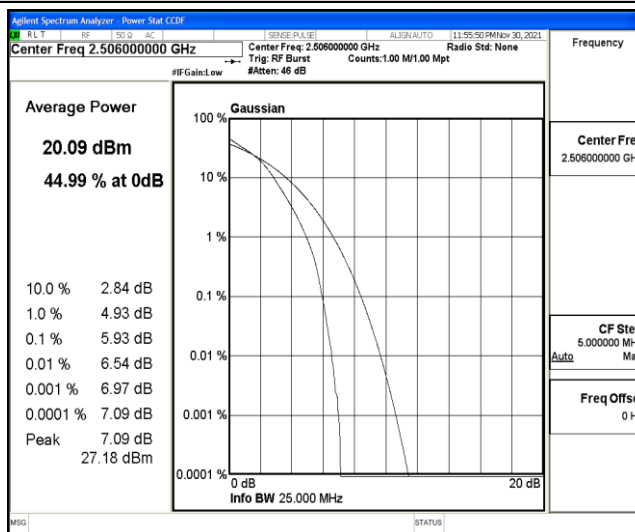

Band41-20MHz-16QAM-39750-100RB#0