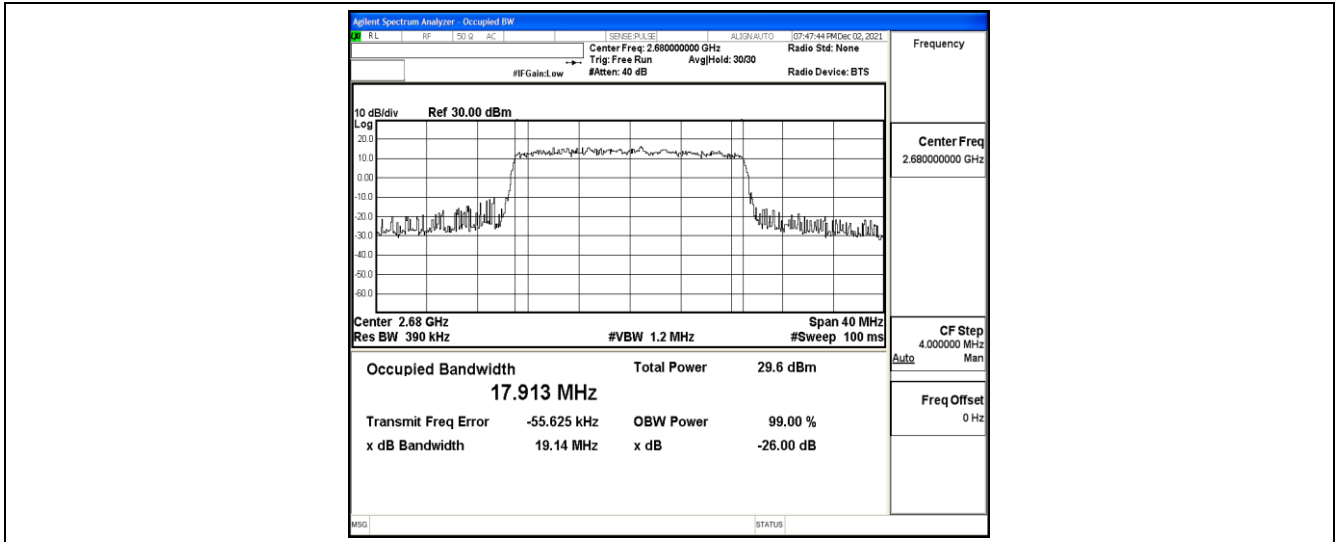

Band41-20MHz-16QAM-41490-100RB#0