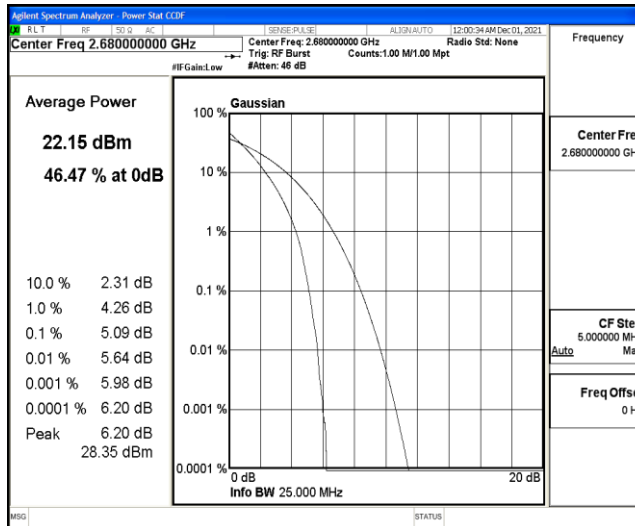

Band41-20MHz-QPSK-41490-100RB#0