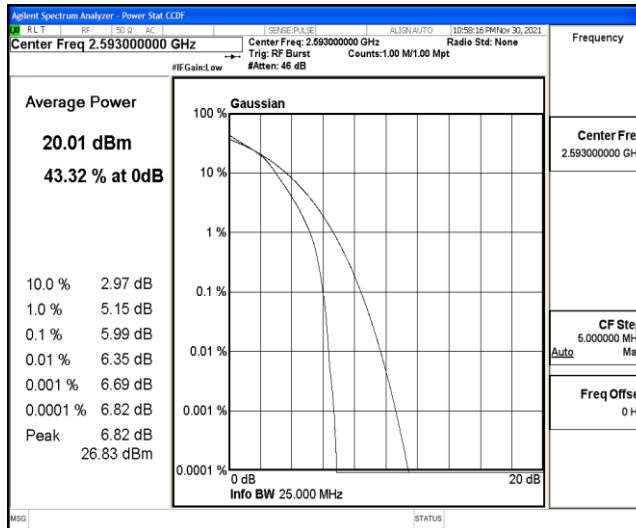

Band41-15MHz-16QAM-40620-75RB#0