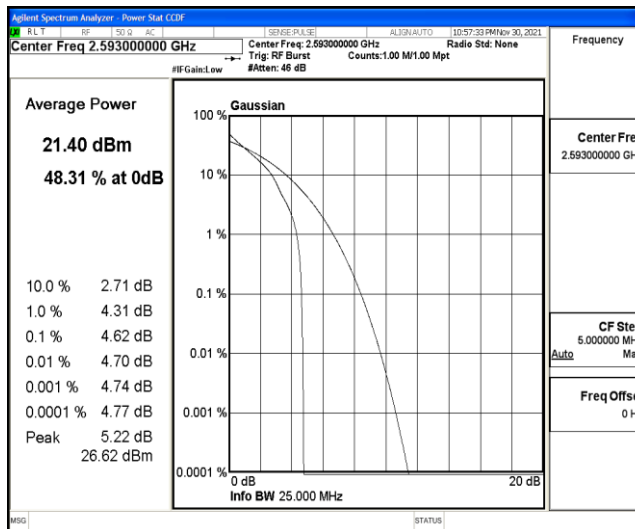

Band41-15MHz-QPSK-40620-1RB#0