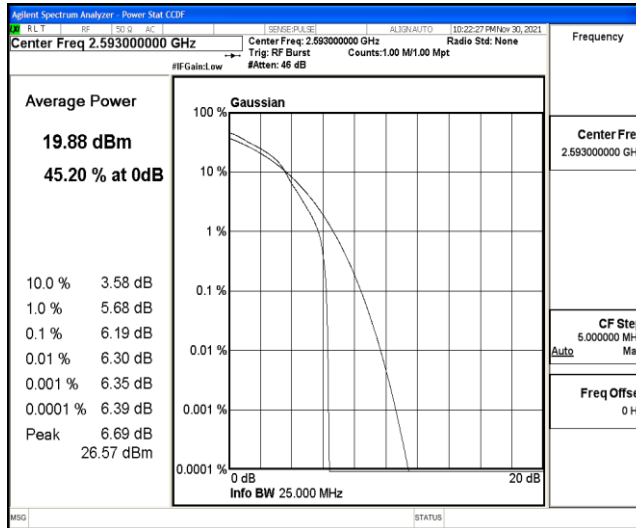

Band41-10MHz-16QAM-40620-1RB#0