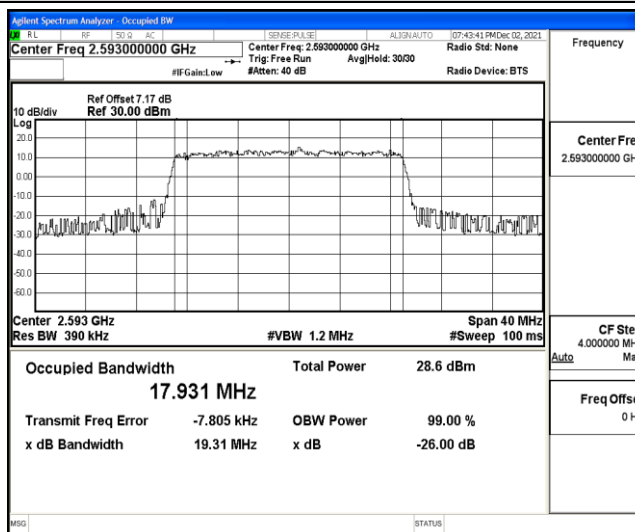

Band41-20MHz-16QAM-40620-100RB#0