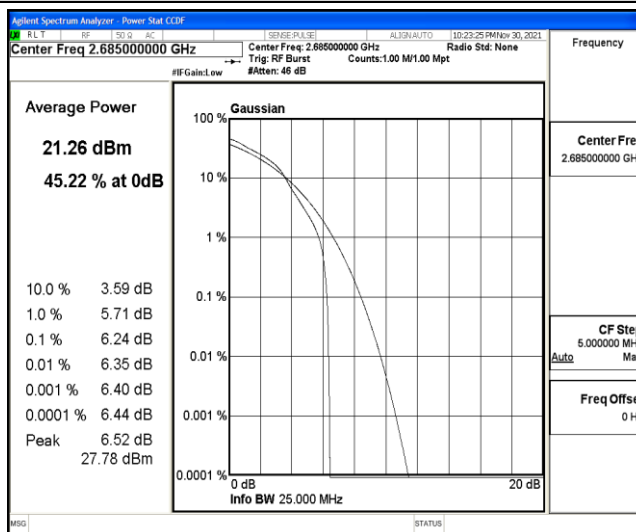

Band41-10MHz-16QAM-41540-1RB#0