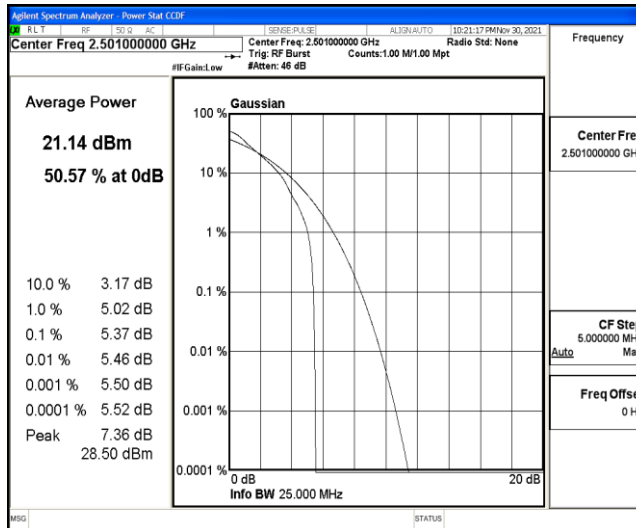

Band41-10MHz-QPSK-39700-1RB#0