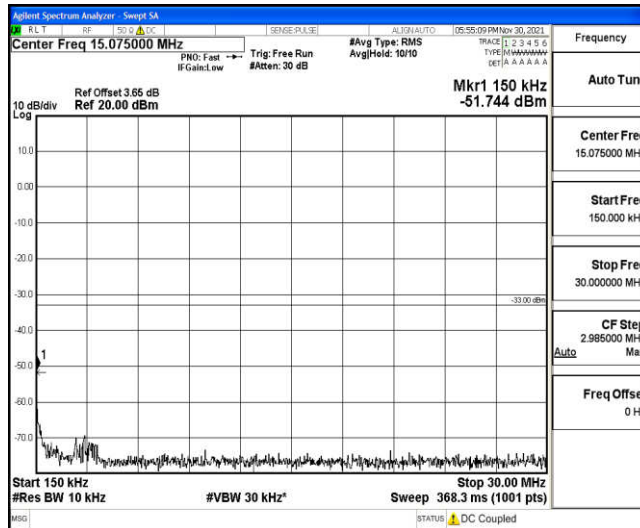

Band12-5MHz-16QAM-23035-1RB#0-Range3:30~1000MHz

Band12-5MHz-16QAM-23035-1RB#0-Range4:1000~10000MHz

Band12-5MHz-16QAM-23095-1RB#0-Range1:0.009~0.15MHz

Band12-5MHz-16QAM-23095-1RB#0-Range2:0.15~30MHz

Band12-5MHz-16QAM-23095-1RB#0-Range3:30~1000MHz