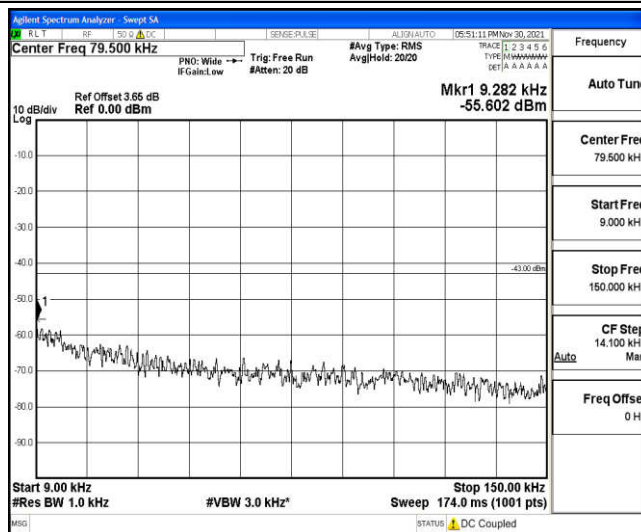

Band12-5MHz-QPSK-23035-1RB#0-Range1:0.009~0.15MHz