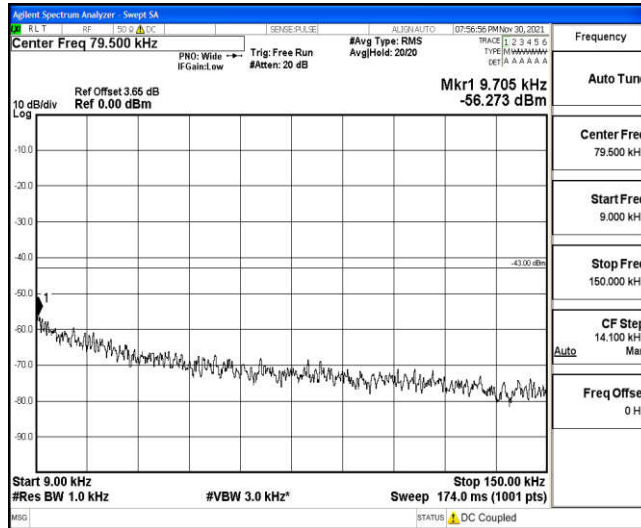

Band12-10MHz-16QAM-23095-1RB#0-Range1:0.009~0.15MHz