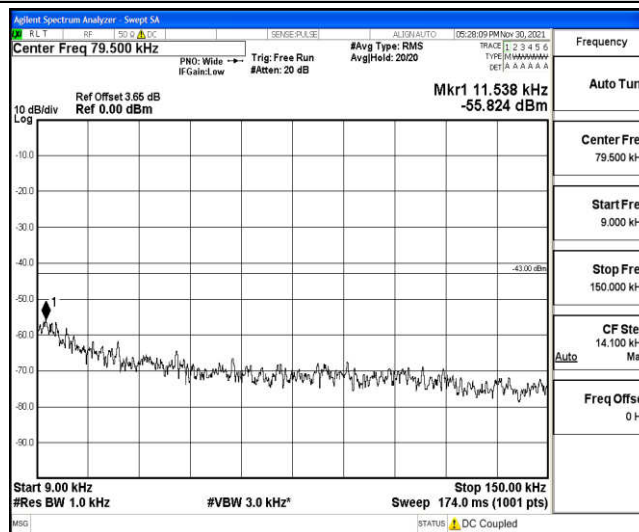

Band12-3MHz-QPSK-23025-1RB#0-Range1:0.009~0.15MHz