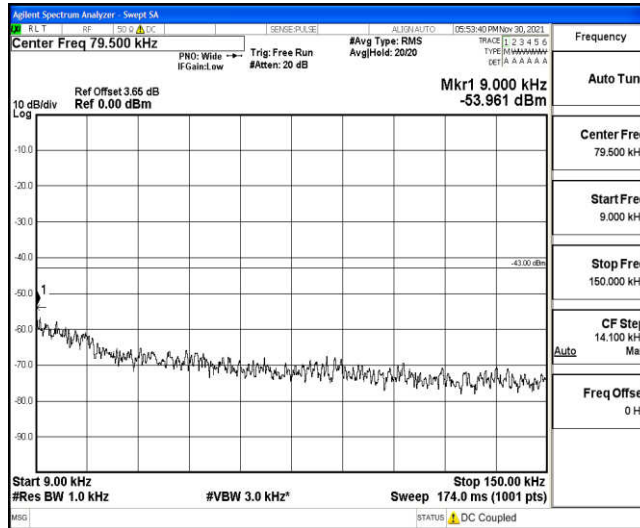

Band12-5MHz-QPSK-23095-1RB#0-Range1:0.009~0.15MHz