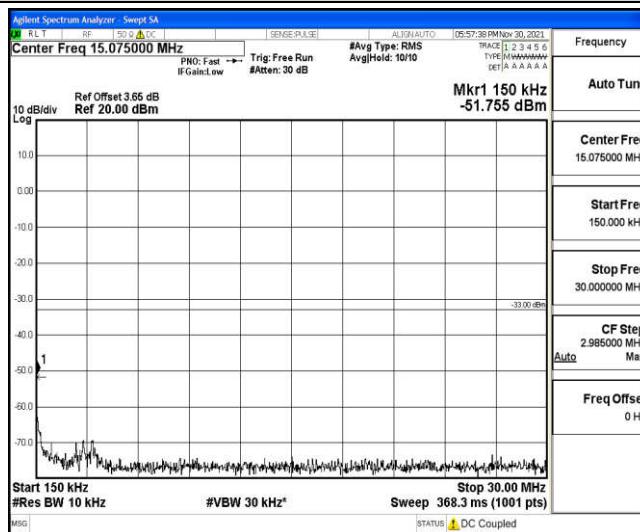

Band12-5MHz-16QAM-23155-1RB#0-Range2:0.15~30MHz