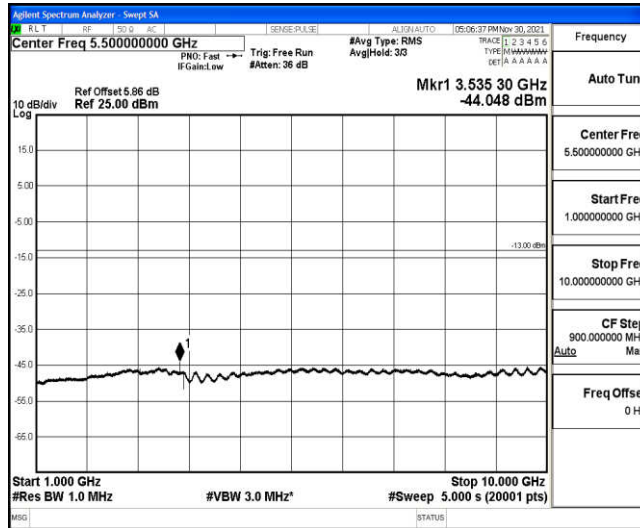

Band12-1.4MHz-16QAM-23095-1RB#0-Range4:1000~10000MHz