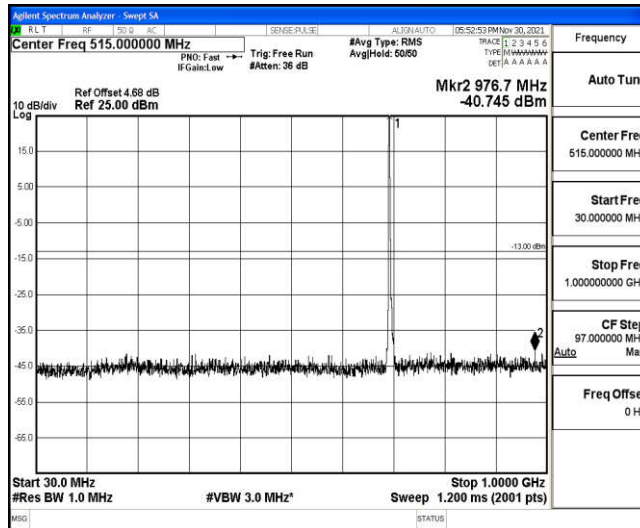

Band12-5MHz-16QAM-23035-1RB#0-Range3:30~1000MHz