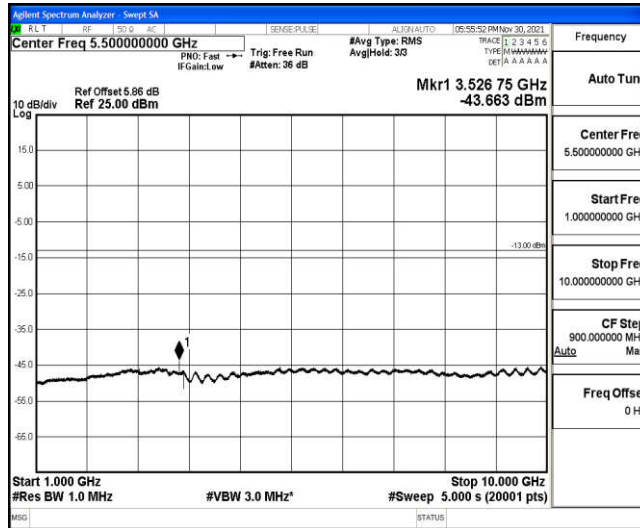

Band12-5MHz-16QAM-23095-1RB#0-Range4:1000~10000MHz