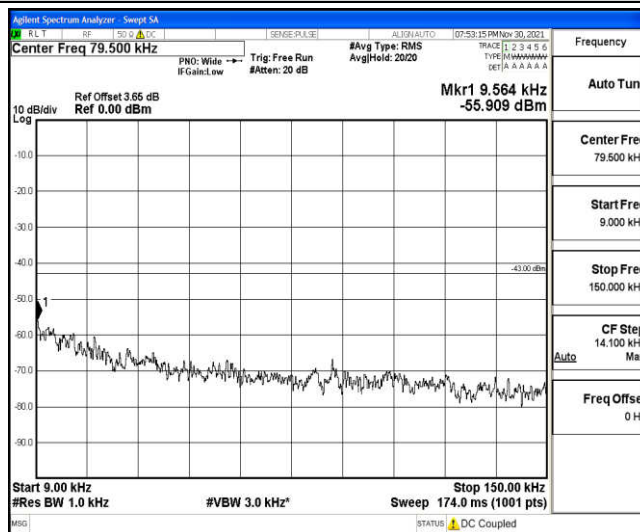

Band12-10MHz-QPSK-23060-1RB#0-Range1:0.009~0.15MHz