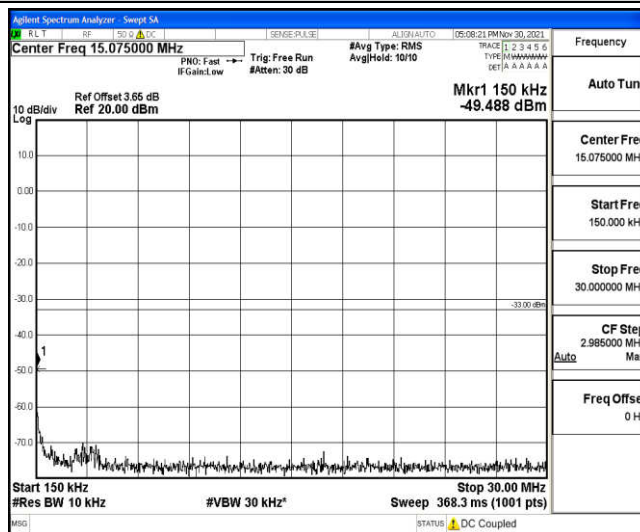

Band12-1.4MHz-16QAM-23095-1RB#0-Range3:30~1000MHz

Band12-1.4MHz-16QAM-23095-1RB#0-Range4:1000~10000MHz

Band12-1.4MHz-16QAM-23173-1RB#0-Range1:0.009~0.15MHz

Band12-1.4MHz-16QAM-23173-1RB#0-Range2:0.15~30MHz