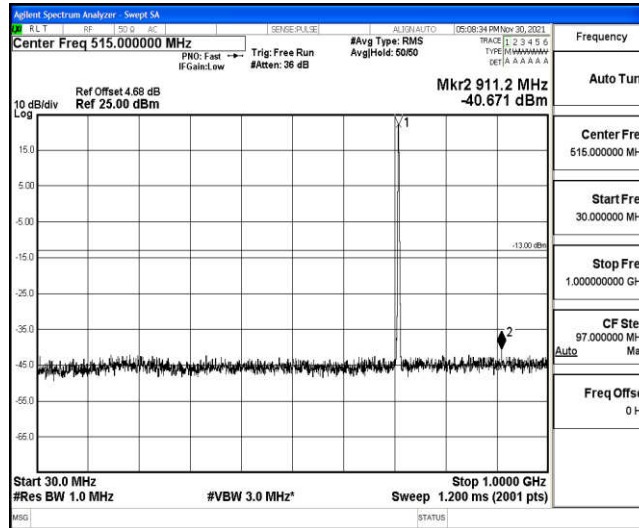

Band12-1.4MHz-16QAM-23173-1RB#0-Range3:30~1000MHz