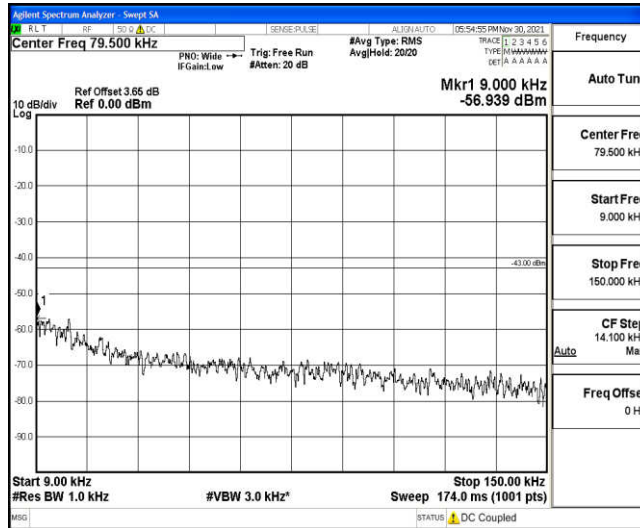

Band12-5MHz-16QAM-23095-1RB#0-Range1:0.009~0.15MHz