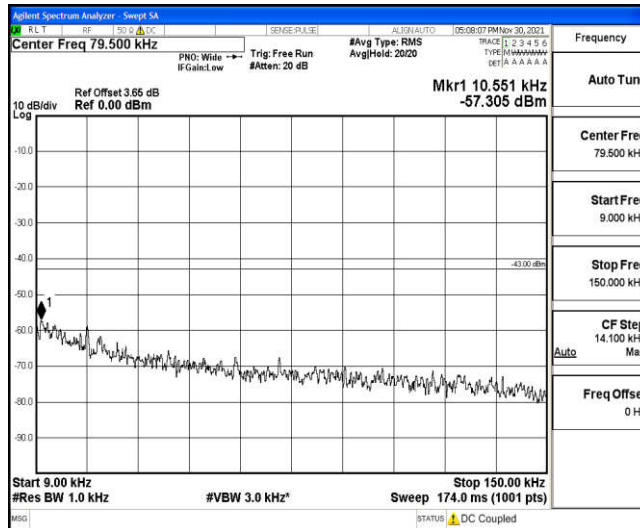

Band12-1.4MHz-16QAM-23173-1RB#0-Range1:0.009~0.15MHz