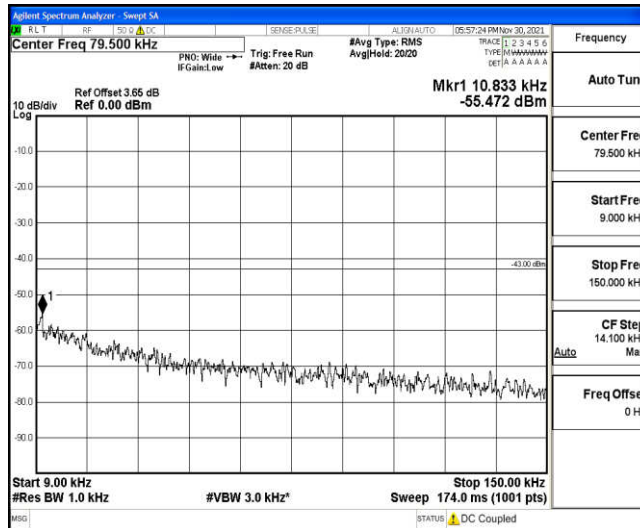

Band12-5MHz-16QAM-23155-1RB#0-Range1:0.009~0.15MHz