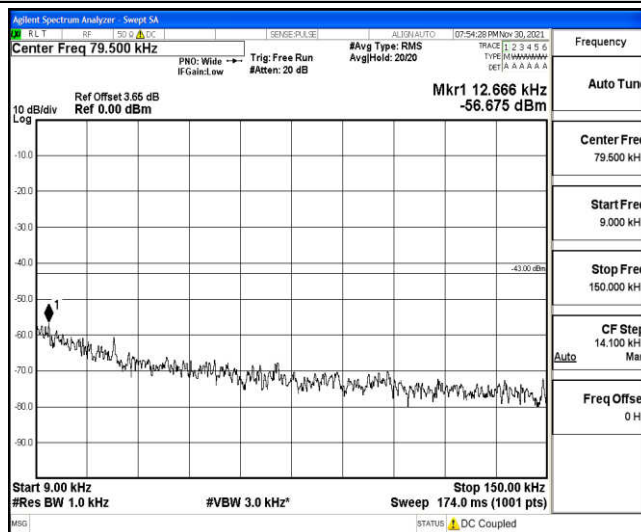

Band12-10MHz-16QAM-23060-1RB#0-Range1:0.009~0.15MHz