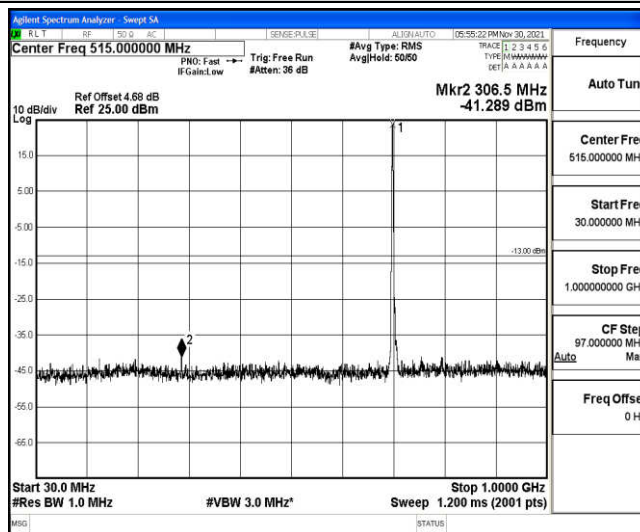

Band12-5MHz-16QAM-23035-1RB#0-Range3:30~1000MHz

Band12-5MHz-16QAM-23035-1RB#0-Range4:1000~10000MHz

Band12-5MHz-16QAM-23095-1RB#0-Range1:0.009~0.15MHz

Band12-5MHz-16QAM-23095-1RB#0-Range2:0.15~30MHz

Band12-5MHz-16QAM-23095-1RB#0-Range3:30~1000MHz