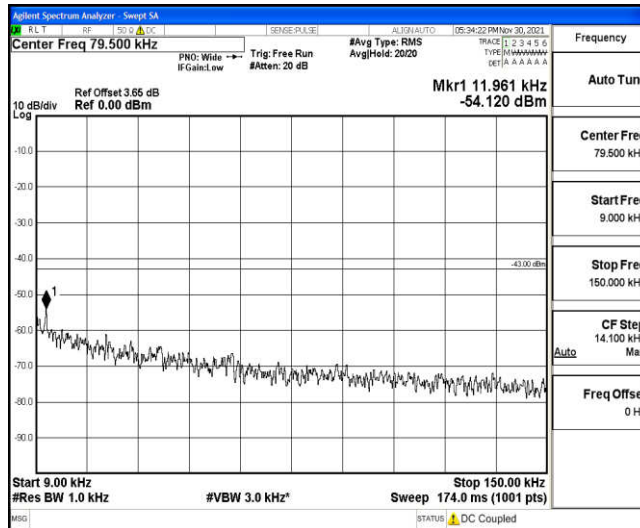

Band12-3MHz-16QAM-23165-1RB#0-Range1:0.009~0.15MHz