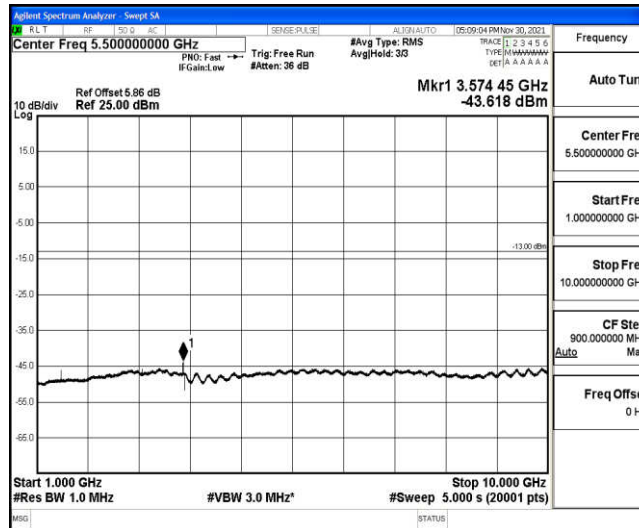

Band12-1.4MHz-16QAM-23173-1RB#0-Range4:1000~10000MHz