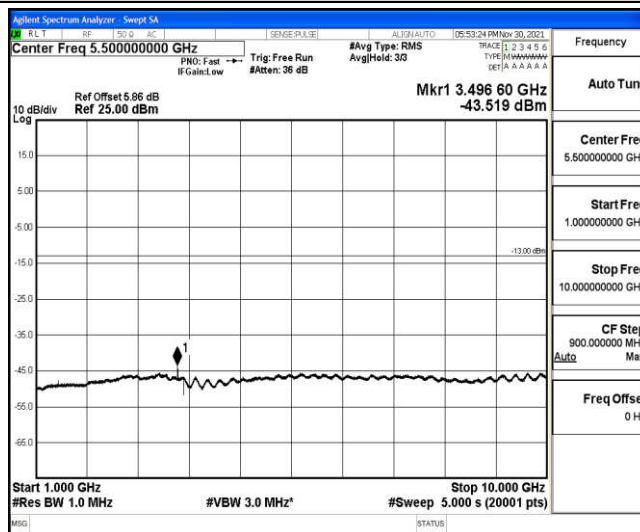

Band12-5MHz-16QAM-23035-1RB#0-Range4:1000~10000MHz