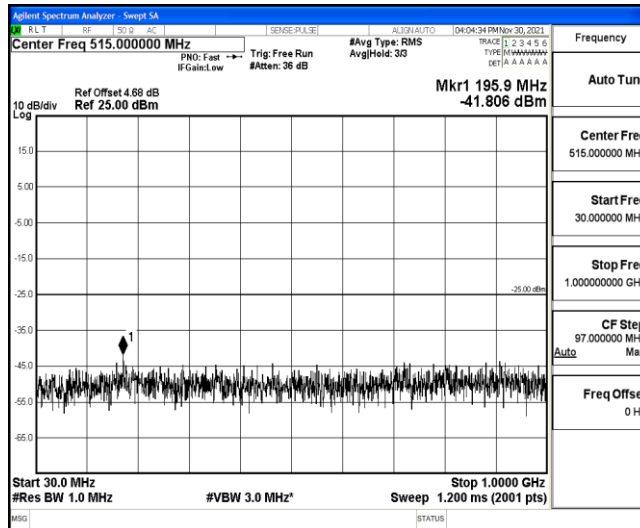

Band7-15MHz-QPSK-21375-1RB#0-Range6:20000~26500MHz

Band7-15MHz-16QAM-20825-1RB#0-Range1:0.009~0.15MHz

Band7-15MHz-16QAM-20825-1RB#0-Range2:0.15~30MHz

Band7-15MHz-16QAM-20825-1RB#0-Range3:30~1000MHz

Band7-15MHz-16QAM-20825-1RB#0-Range4:1000~10000MHz