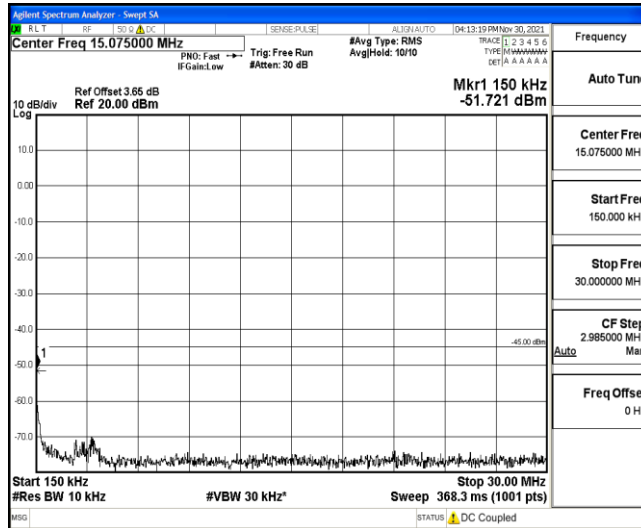

Band7-15MHz-16QAM-21375-1RB#0-Range2:0.15~30MHz