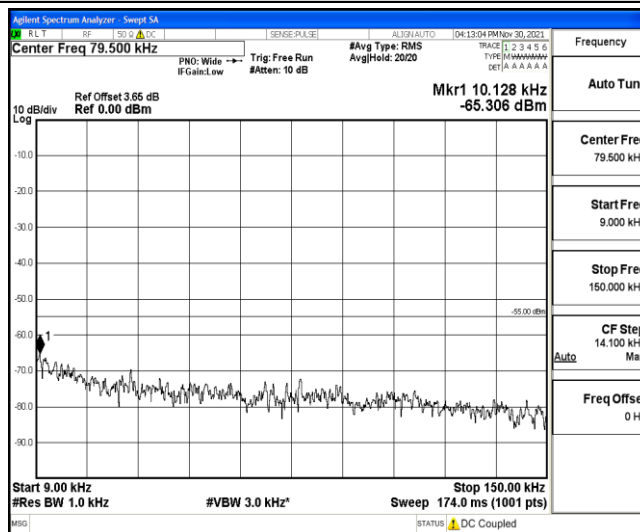

Band7-15MHz-16QAM-21100-1RB#0-Range4:1000~10000MHz

Band7-15MHz-16QAM-21100-1RB#0-Range5:10000~20000MHz

Band7-15MHz-16QAM-21100-1RB#0-Range6:2000~26500MHz

Band7-15MHz-16QAM-21375-1RB#0-Range1:0.009~0.15MHz