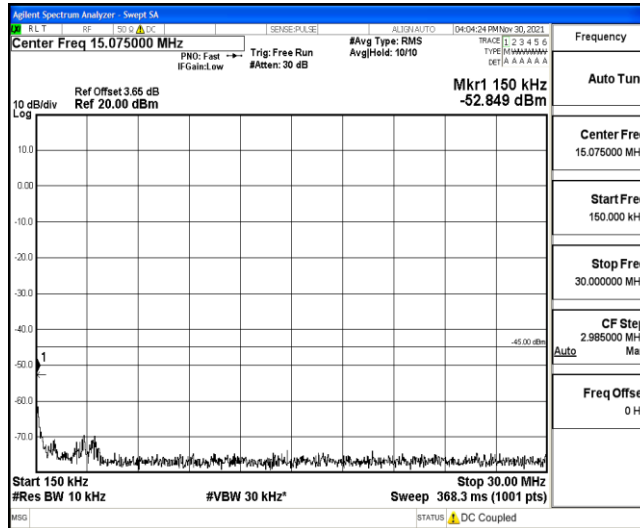

Band7-15MHz-QPSK-21375-1RB#0-Range6:20000~26500MHz

Band7-15MHz-16QAM-20825-1RB#0-Range1:0.009~0.15MHz

Band7-15MHz-16QAM-20825-1RB#0-Range2:0.15~30MHz

Band7-15MHz-16QAM-20825-1RB#0-Range3:30~1000MHz

Band7-15MHz-16QAM-20825-1RB#0-Range4:1000~10000MHz

Band7-15MHz-16QAM-20825-1RB#0-Range5:10000~20000MHz

Band7-15MHz-16QAM-20825-1RB#0-Range6:2000~26500MHz

Band7-15MHz-16QAM-21100-1RB#0-Range1:0.009~0.15MHz

Band7-15MHz-16QAM-21100-1RB#0-Range2:0.15~30MHz

Band7-15MHz-16QAM-21100-1RB#0-Range3:30~1000MHz