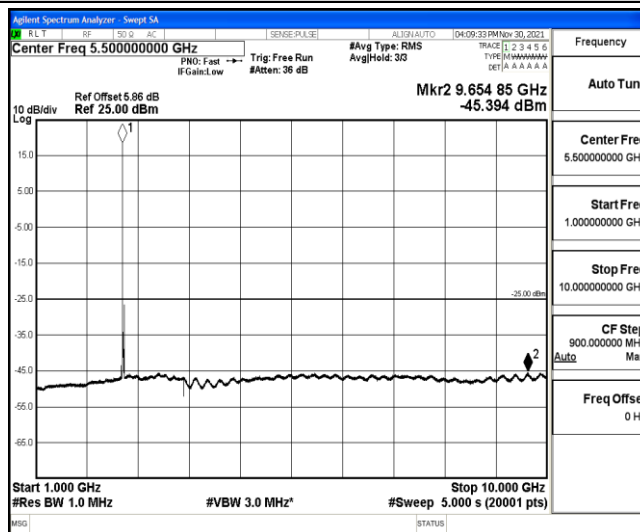

Band7-15MHz-16QAM-21100-1RB#0-Range4:1000~10000MHz