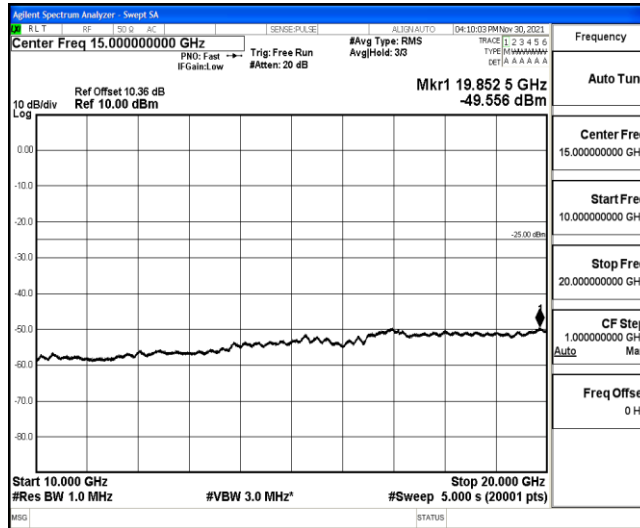

Band7-15MHz-16QAM-21100-1RB#0-Range5:10000~20000MHz