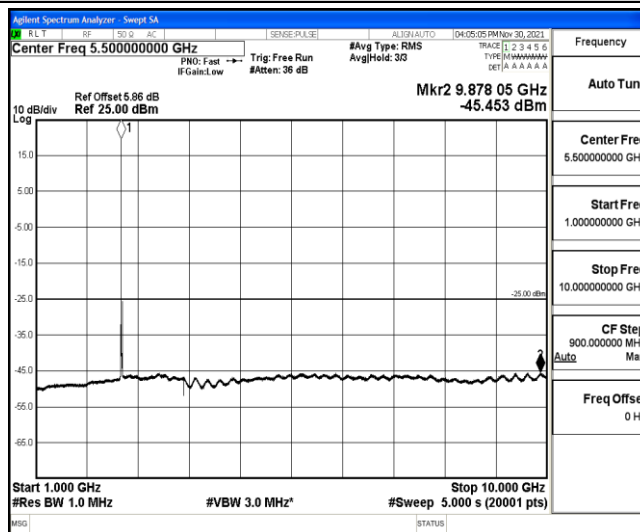

Band7-15MHz-QPSK-21375-1RB#0-Range6:20000~26500MHz

Band7-15MHz-16QAM-20825-1RB#0-Range1:0.009~0.15MHz

Band7-15MHz-16QAM-20825-1RB#0-Range2:0.15~30MHz

Band7-15MHz-16QAM-20825-1RB#0-Range3:30~1000MHz

Band7-15MHz-16QAM-20825-1RB#0-Range4:1000~10000MHz