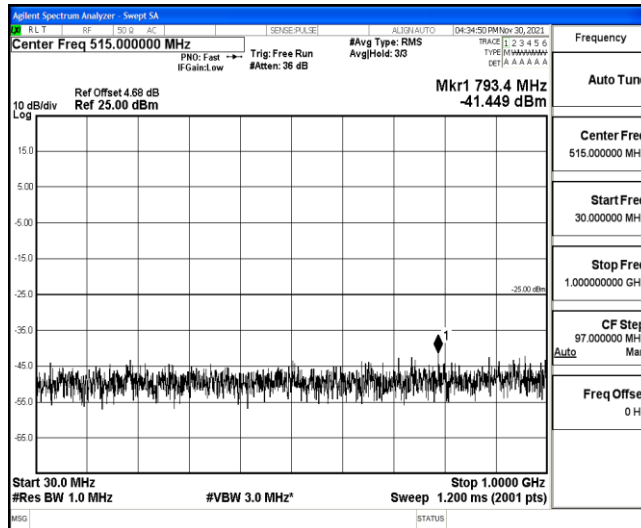

Band7-20MHz-QPSK-20850-1RB#0-Range3:30~1000MHz