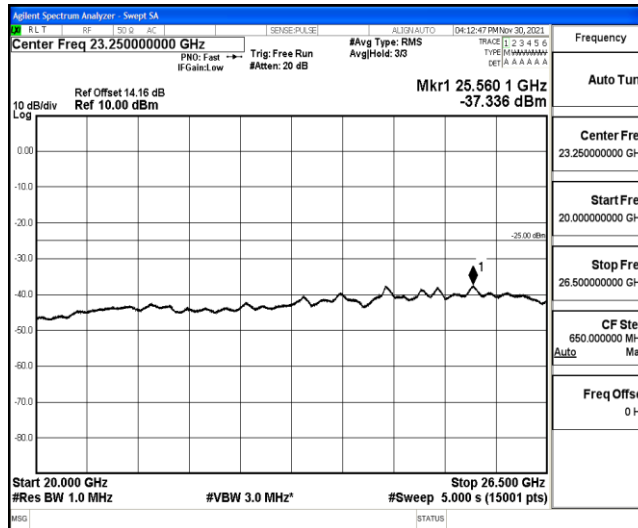

Band7-15MHz-QPSK-21375-1RB#0-Range6:20000~26500MHz

Band7-15MHz-16QAM-20825-1RB#0-Range1:0.009~0.15MHz

Band7-15MHz-16QAM-20825-1RB#0-Range2:0.15~30MHz

Band7-15MHz-16QAM-20825-1RB#0-Range3:30~1000MHz

Band7-15MHz-16QAM-20825-1RB#0-Range4:1000~10000MHz

Band7-15MHz-16QAM-20825-1RB#0-Range5:10000~20000MHz

Band7-15MHz-16QAM-20825-1RB#0-Range6:2000~26500MHz

Band7-15MHz-16QAM-21100-1RB#0-Range1:0.009~0.15MHz

Band7-15MHz-16QAM-21100-1RB#0-Range2:0.15~30MHz

Band7-15MHz-16QAM-21100-1RB#0-Range3:30~1000MHz