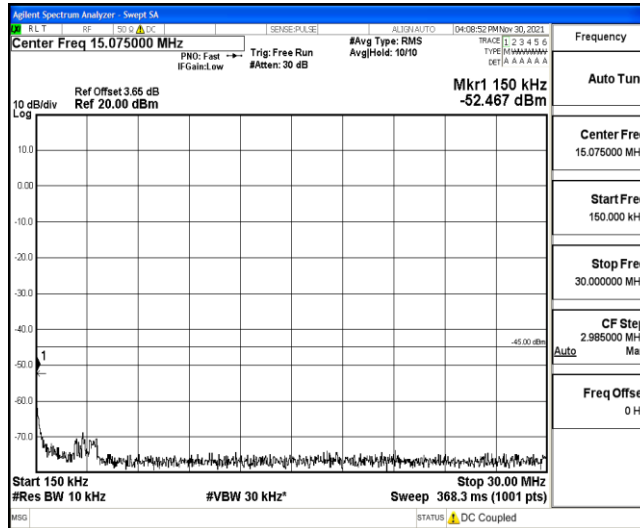

Band7-15MHz-16QAM-20825-1RB#0-Range5:10000~20000MHz

Band7-15MHz-16QAM-20825-1RB#0-Range6:2000~26500MHz

Band7-15MHz-16QAM-21100-1RB#0-Range1:0.009~0.15MHz

Band7-15MHz-16QAM-21100-1RB#0-Range2:0.15~30MHz

Band7-15MHz-16QAM-21100-1RB#0-Range3:30~1000MHz