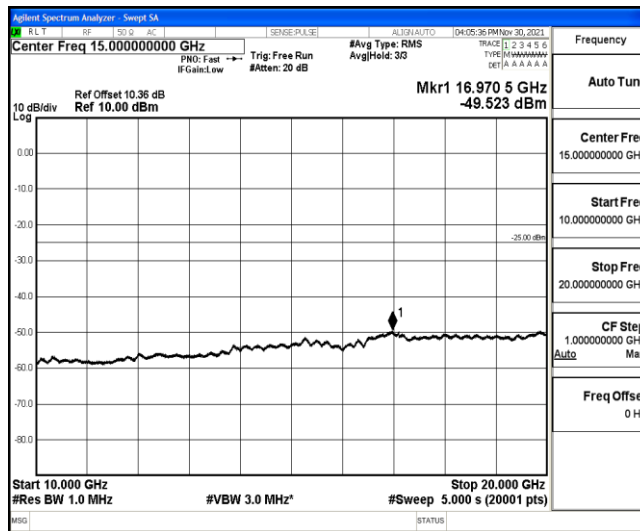

Band7-15MHz-QPSK-21375-1RB#0-Range6:20000~26500MHz

Band7-15MHz-16QAM-20825-1RB#0-Range1:0.009~0.15MHz

Band7-15MHz-16QAM-20825-1RB#0-Range2:0.15~30MHz

Band7-15MHz-16QAM-20825-1RB#0-Range3:30~1000MHz

Band7-15MHz-16QAM-20825-1RB#0-Range4:1000~10000MHz

Band7-15MHz-16QAM-20825-1RB#0-Range5:10000~20000MHz

Band7-15MHz-16QAM-20825-1RB#0-Range6:2000~26500MHz

Band7-15MHz-16QAM-21100-1RB#0-Range1:0.009~0.15MHz

Band7-15MHz-16QAM-21100-1RB#0-Range2:0.15~30MHz

Band7-15MHz-16QAM-21100-1RB#0-Range3:30~1000MHz