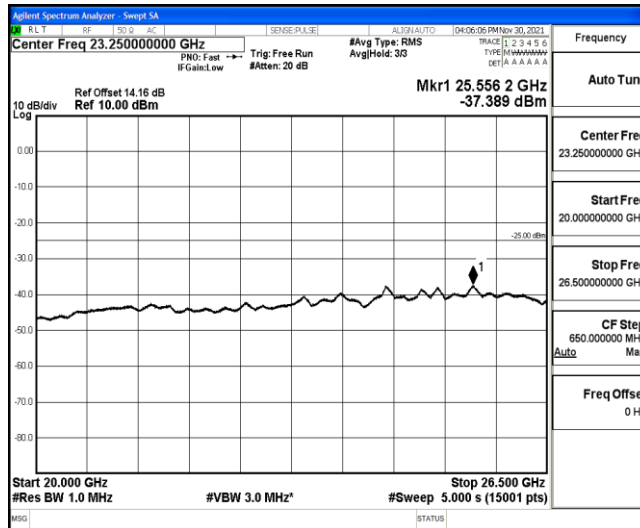

Band7-15MHz-QPSK-21375-1RB#0-Range6:20000~26500MHz

Band7-15MHz-16QAM-20825-1RB#0-Range1:0.009~0.15MHz

Band7-15MHz-16QAM-20825-1RB#0-Range2:0.15~30MHz

Band7-15MHz-16QAM-20825-1RB#0-Range3:30~1000MHz

Band7-15MHz-16QAM-20825-1RB#0-Range4:1000~10000MHz

Band7-15MHz-16QAM-20825-1RB#0-Range5:10000~20000MHz

Band7-15MHz-16QAM-20825-1RB#0-Range6:2000~26500MHz

Band7-15MHz-16QAM-21100-1RB#0-Range1:0.009~0.15MHz

Band7-15MHz-16QAM-21100-1RB#0-Range2:0.15~30MHz

Band7-15MHz-16QAM-21100-1RB#0-Range3:30~1000MHz