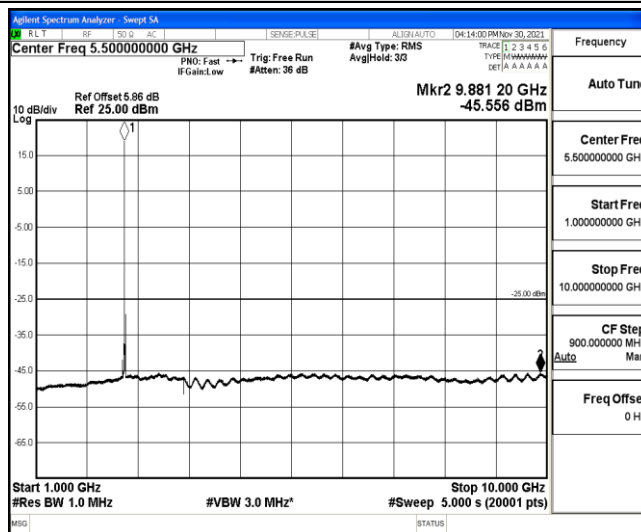

Band7-15MHz-16QAM-21375-1RB#0-Range4:1000~10000MHz