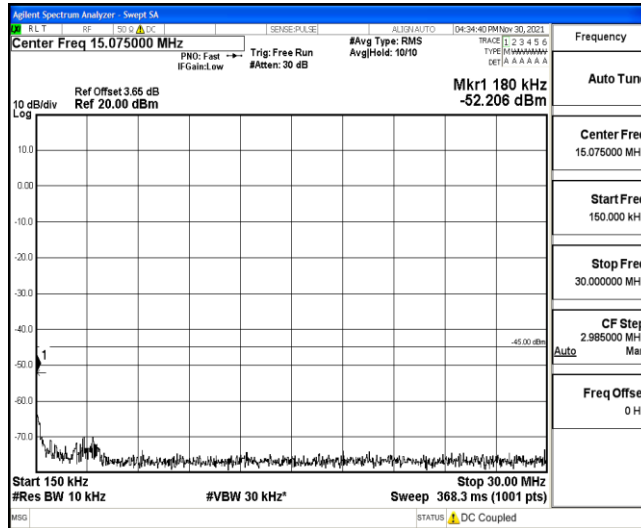

Band7-20MHz-QPSK-20850-1RB#0-Range2:0.15~30MHz