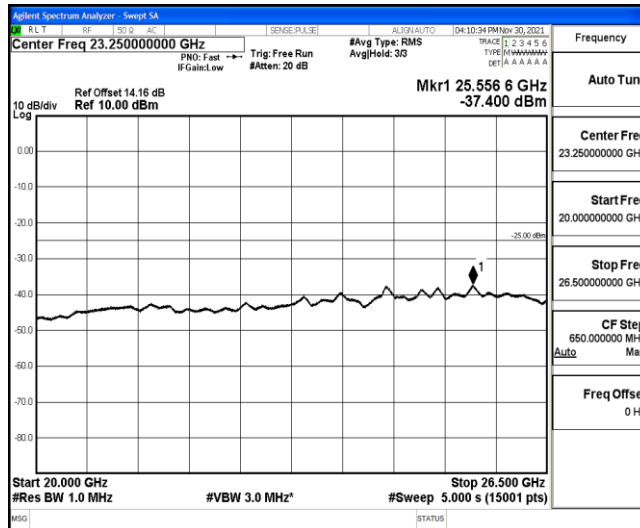

Band7-15MHz-16QAM-21100-1RB#0-Range6:2000~26500MHz