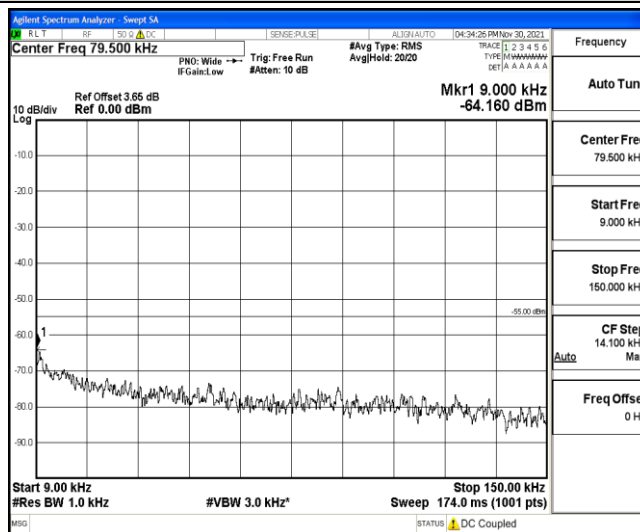

Band7-20MHz-QPSK-20850-1RB#0-Range1:0.009~0.15MHz