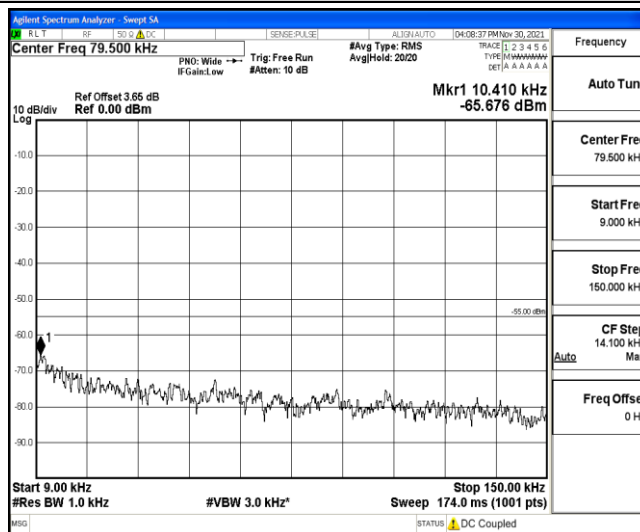

Band7-15MHz-16QAM-21100-1RB#0-Range1:0.009~0.15MHz