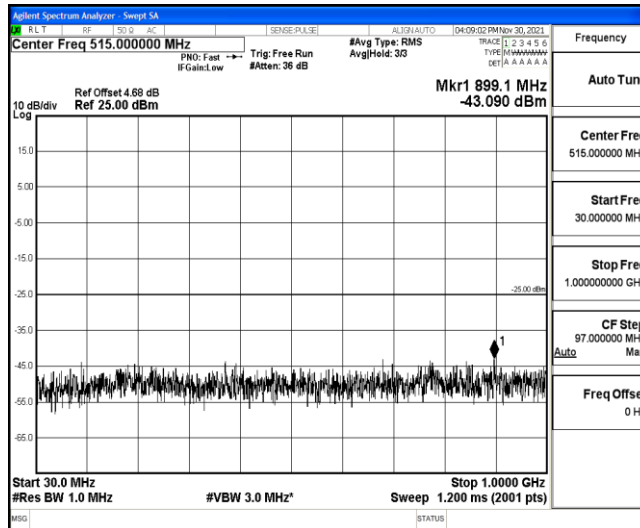

Band7-15MHz-16QAM-20825-1RB#0-Range5:10000~20000MHz

Band7-15MHz-16QAM-20825-1RB#0-Range6:2000~26500MHz

Band7-15MHz-16QAM-21100-1RB#0-Range1:0.009~0.15MHz

Band7-15MHz-16QAM-21100-1RB#0-Range2:0.15~30MHz

Band7-15MHz-16QAM-21100-1RB#0-Range3:30~1000MHz