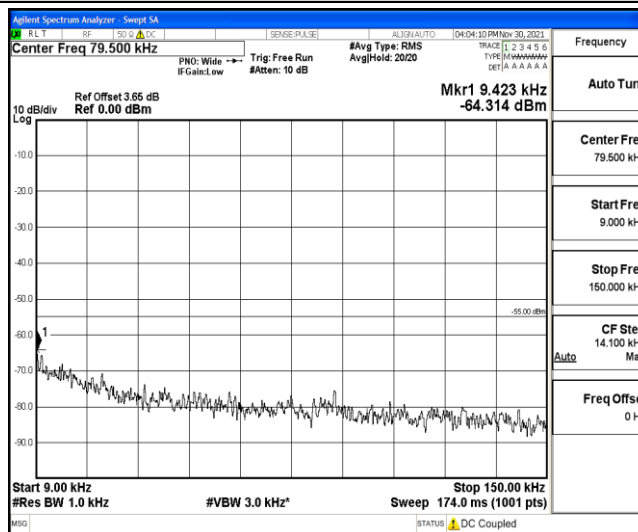

Band7-15MHz-QPSK-21375-1RB#0-Range6:20000~26500MHz

Band7-15MHz-16QAM-20825-1RB#0-Range1:0.009~0.15MHz

Band7-15MHz-16QAM-20825-1RB#0-Range2:0.15~30MHz

Band7-15MHz-16QAM-20825-1RB#0-Range3:30~1000MHz

Band7-15MHz-16QAM-20825-1RB#0-Range4:1000~10000MHz