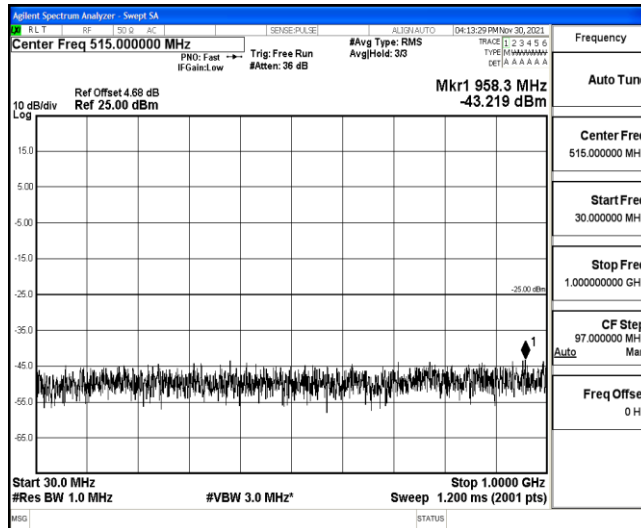

Band7-15MHz-16QAM-21375-1RB#0-Range3:30~1000MHz