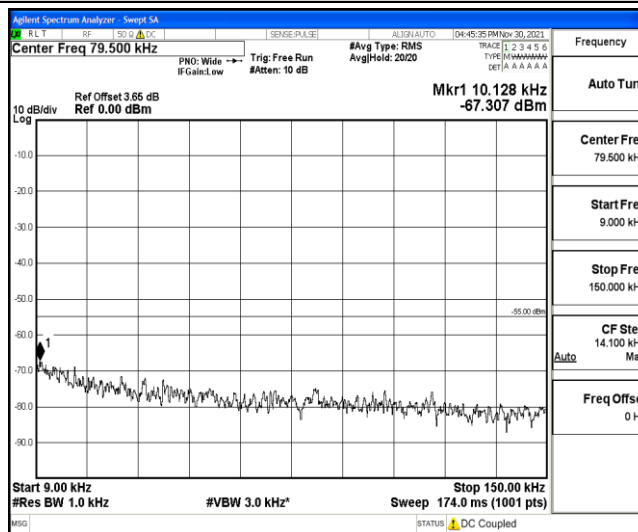

Band7-20MHz-16QAM-21350-1RB#0-Range1:0.009~0.15MHz