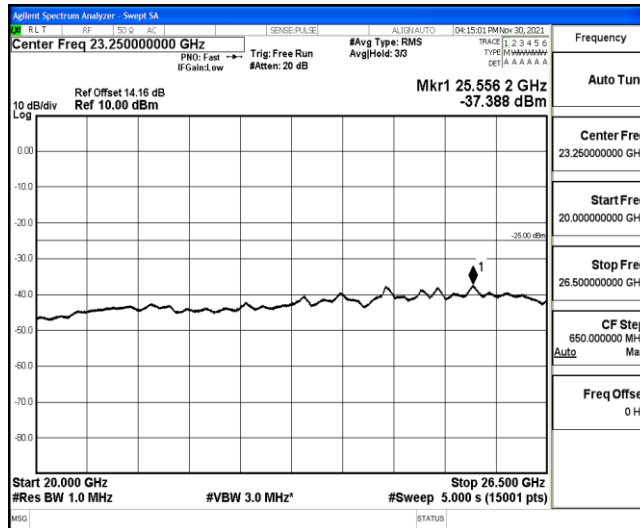

Band7-15MHz-16QAM-21375-1RB#0-Range2:0.15~30MHz

Band7-15MHz-16QAM-21375-1RB#0-Range3:30~1000MHz

Band7-15MHz-16QAM-21375-1RB#0-Range4:1000~10000MHz

Band7-15MHz-16QAM-21375-1RB#0-Range5:10000~20000MHz

Band7-15MHz-16QAM-21375-1RB#0-Range6:2000~26500MHz