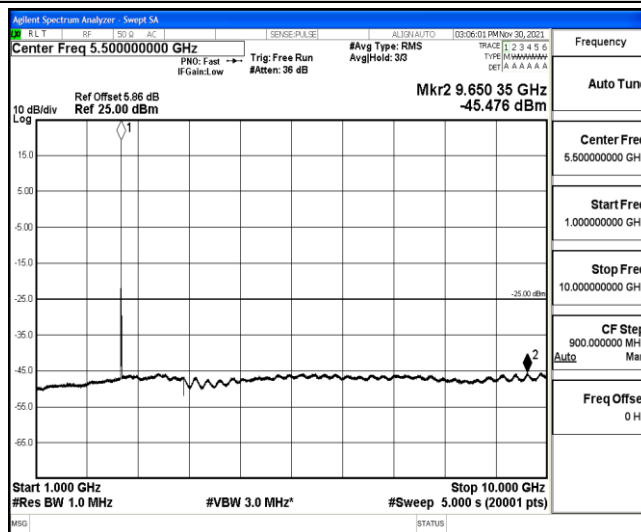

Band7-5MHz-16QAM-20775-1RB#0-Range4:1000~10000MHz