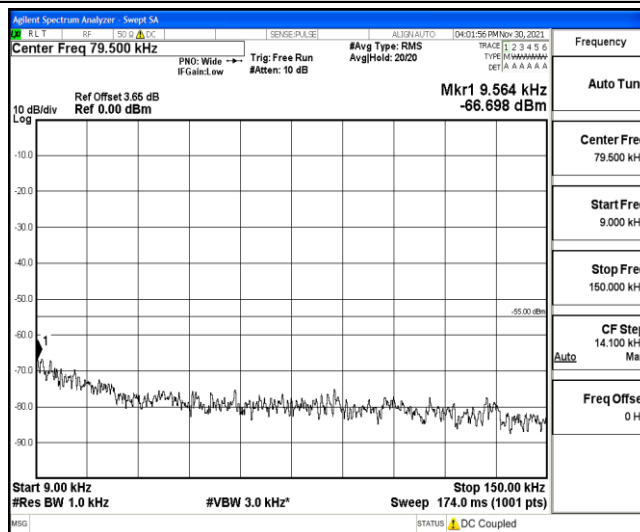

Band7-15MHz-QPSK-20825-1RB#0-Range1:0.009~0.15MHz