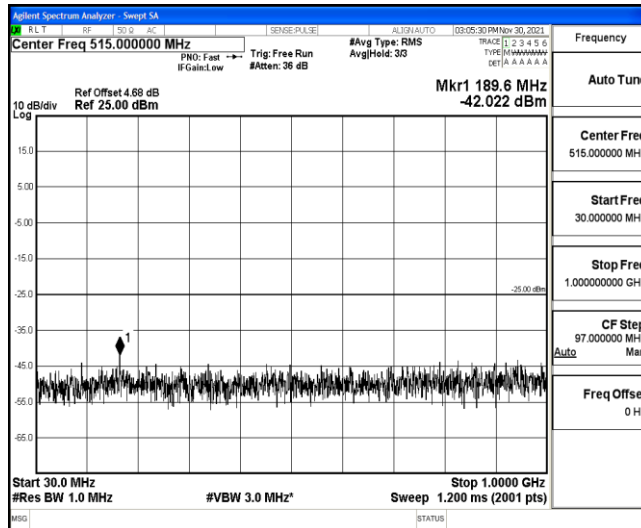

Band7-5MHz-16QAM-20775-1RB#0-Range3:30~1000MHz