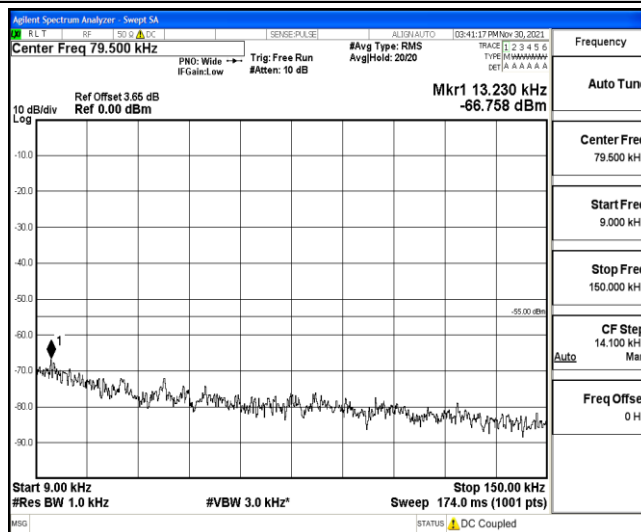

Band7-10MHz-16QAM-21400-1RB#0-Range1:0.009~0.15MHz