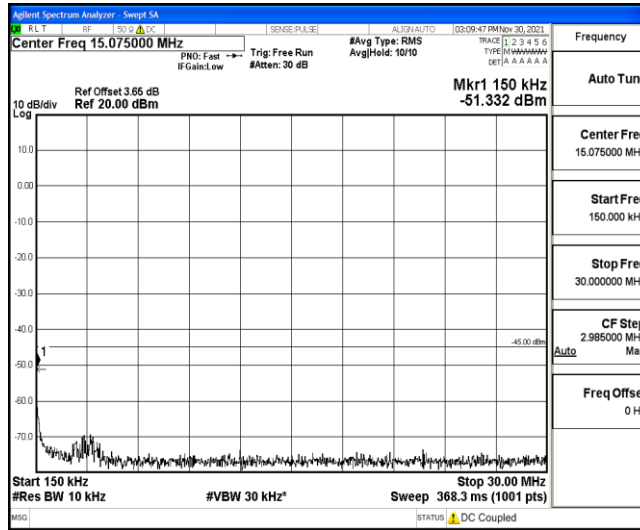

Band7-5MHz-16QAM-21100-1RB#0-Range2:0.15~30MHz