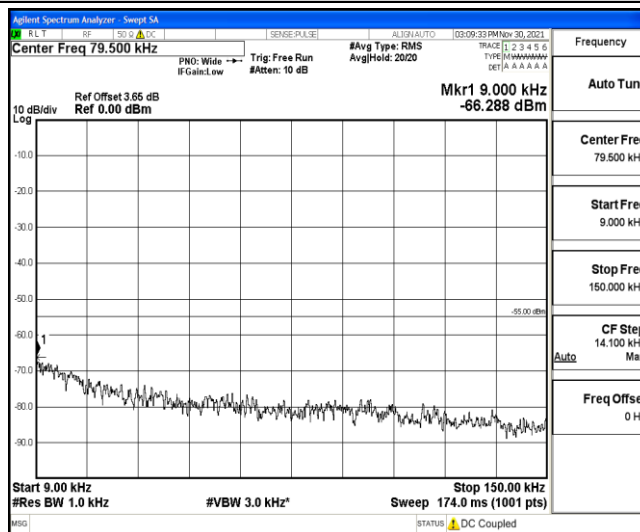

Band7-5MHz-16QAM-20775-1RB#0-Range3:30~1000MHz

Band7-5MHz-16QAM-20775-1RB#0-Range4:1000~10000MHz

Band7-5MHz-16QAM-20775-1RB#0-Range5:10000~20000MHz

Band7-5MHz-16QAM-20775-1RB#0-Range6:20000~26500MHz

Band7-5MHz-16QAM-21100-1RB#0-Range1:0.009~0.15MHz