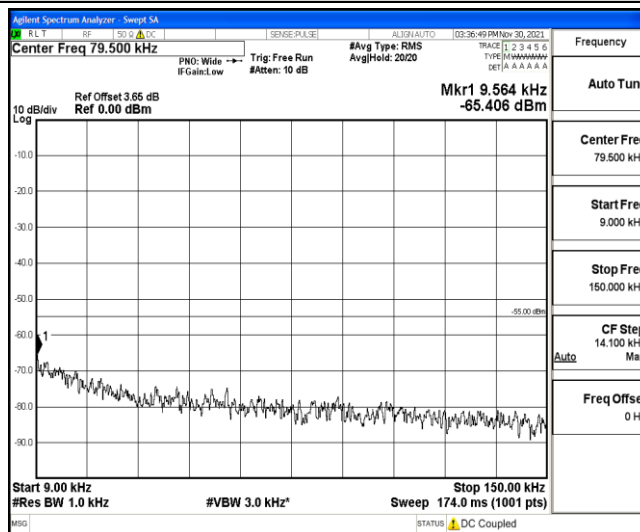

Band7-10MHz-16QAM-21100-1RB#0-Range1:0.009~0.15MHz