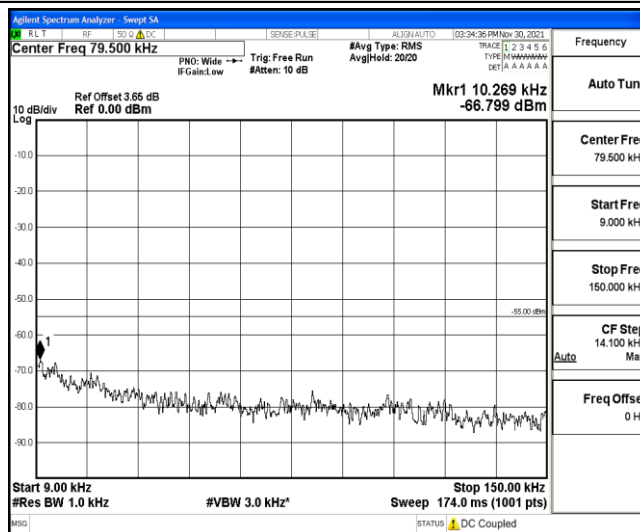

Band7-10MHz-QPSK-21100-1RB#0-Range1:0.009~0.15MHz