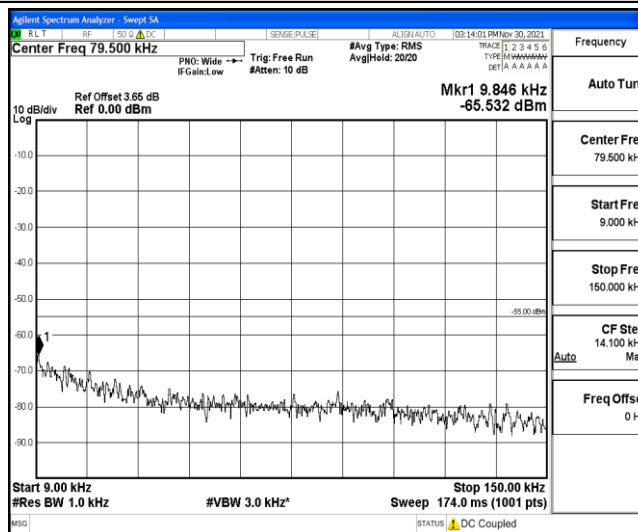

Band7-5MHz-16QAM-21425-1RB#0-Range1:0.009~0.15MHz