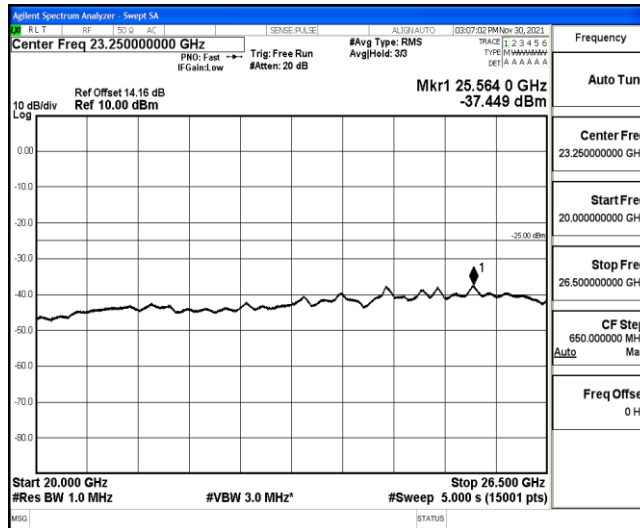

Band7-5MHz-16QAM-20775-1RB#0-Range3:30~1000MHz

Band7-5MHz-16QAM-20775-1RB#0-Range4:1000~10000MHz

Band7-5MHz-16QAM-20775-1RB#0-Range5:10000~20000MHz

Band7-5MHz-16QAM-20775-1RB#0-Range6:20000~26500MHz

Band7-5MHz-16QAM-21100-1RB#0-Range1:0.009~0.15MHz