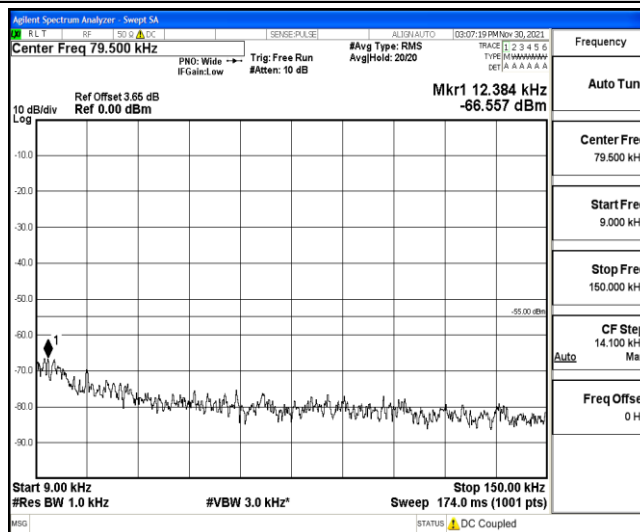

Band7-5MHz-QPSK-21100-1RB#0-Range1:0.009~0.15MHz