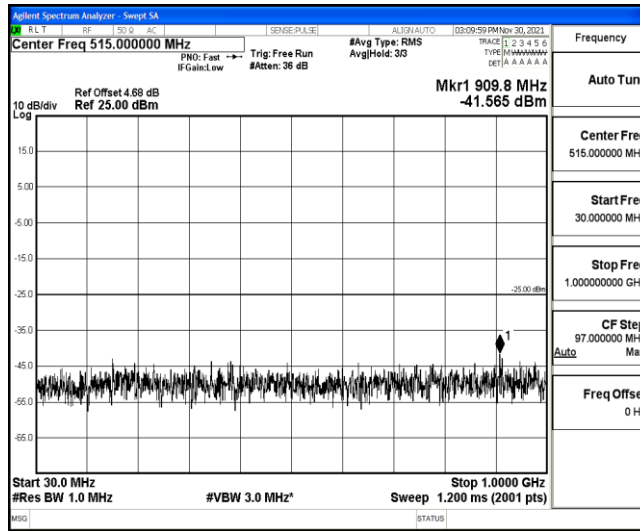

Band7-5MHz-16QAM-21100-1RB#0-Range3:30~1000MHz