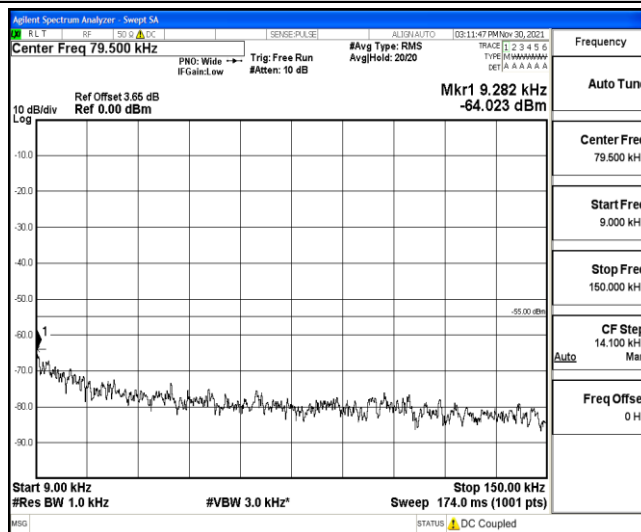

Band7-5MHz-QPSK-21425-1RB#0-Range1:0.009~0.15MHz