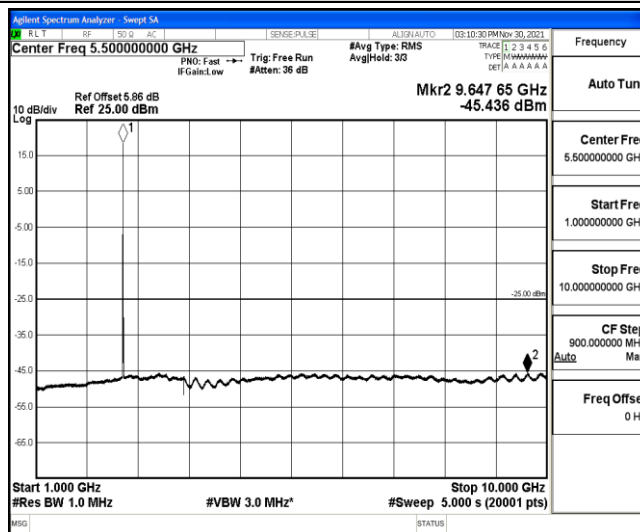

Band7-5MHz-16QAM-21100-1RB#0-Range4:1000~10000MHz