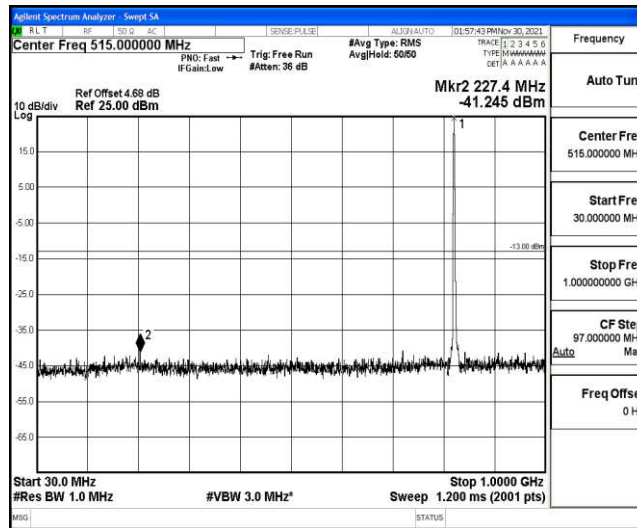

Band5-3MHz-QPSK-20415-1RB#0-Range3:30~1000MHz