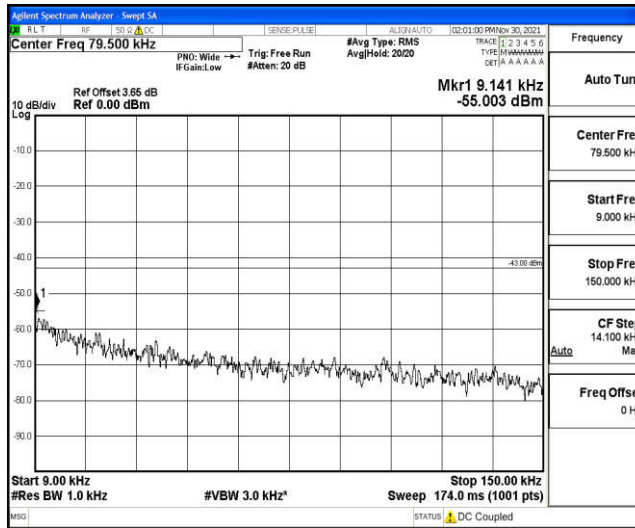

Band5-3MHz-16QAM-20525-1RB#0-Range1:0.009~0.15MHz