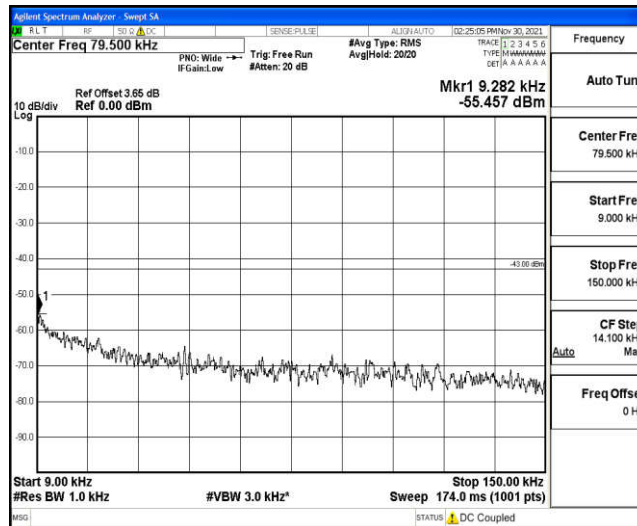

Band5-5MHz-QPSK-20625-1RB#0-Range1:0.009~0.15MHz