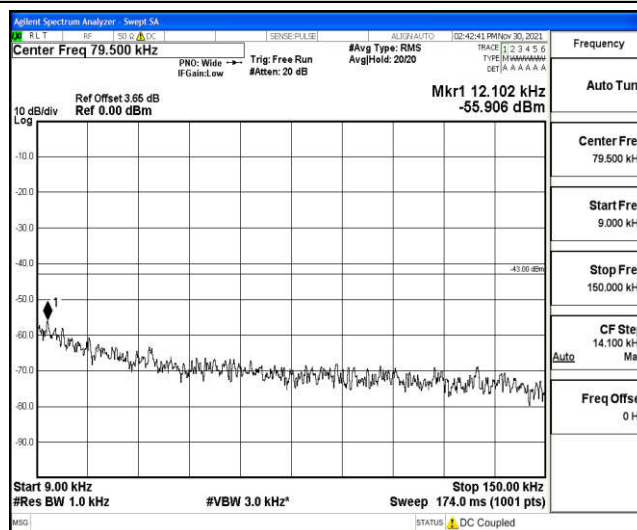

Band5-10MHz-16QAM-20450-1RB#0-Range1:0.009~0.15MHz