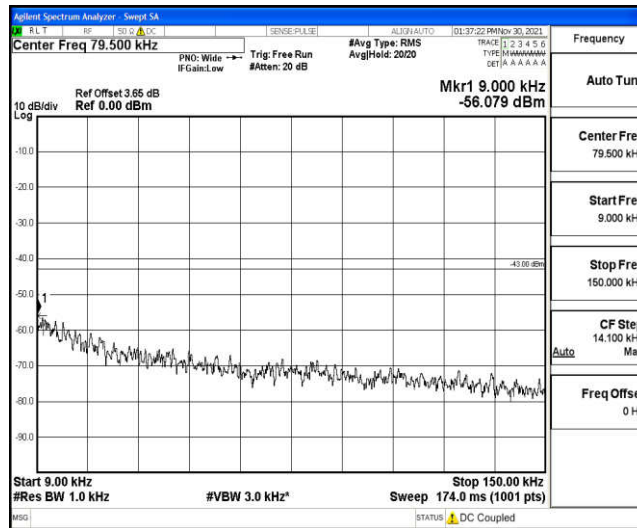

Band5-1.4MHz-16QAM-20643-1RB#0-Range1:0.009~0.15MHz