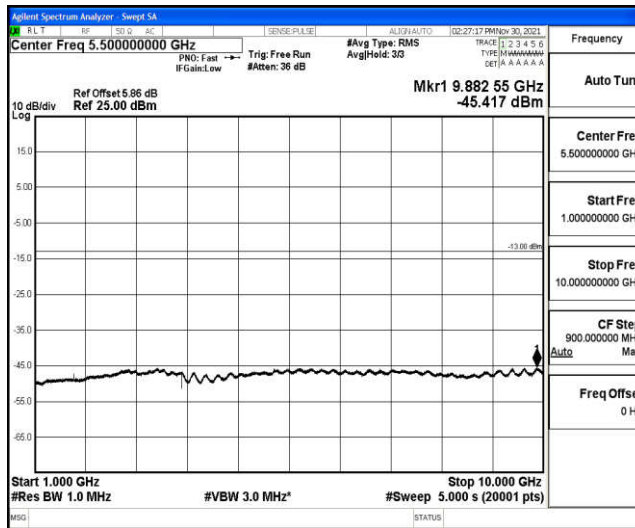

Band5-5MHz-16QAM-20625-1RB#0-Range4:1000~10000MHz