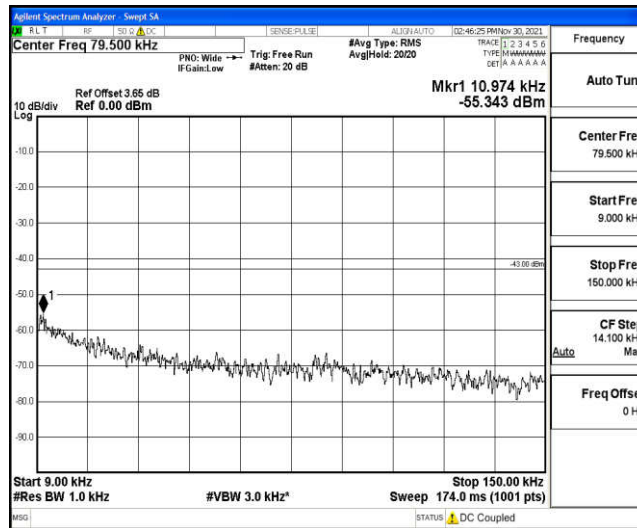

Band5-10MHz-QPSK-20600-1RB#0-Range1:0.009~0.15MHz