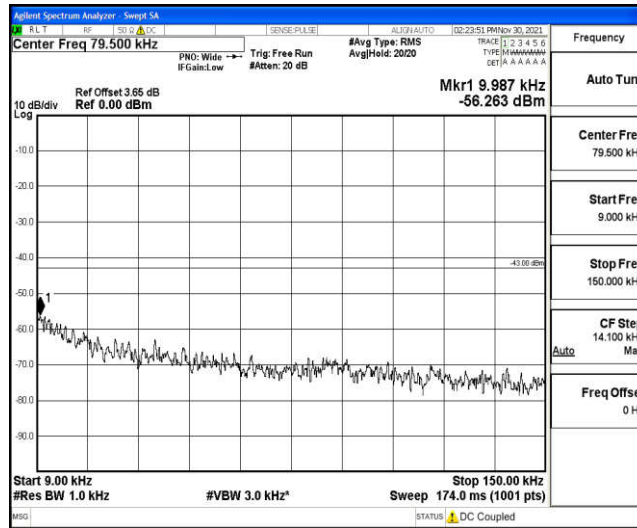

Band5-5MHz-16QAM-20525-1RB#0-Range1:0.009~0.15MHz