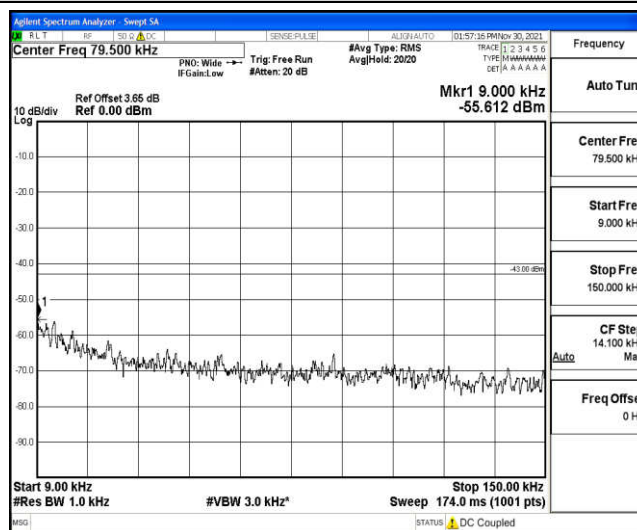

Band5-3MHz-QPSK-20415-1RB#0-Range1:0.009~0.15MHz