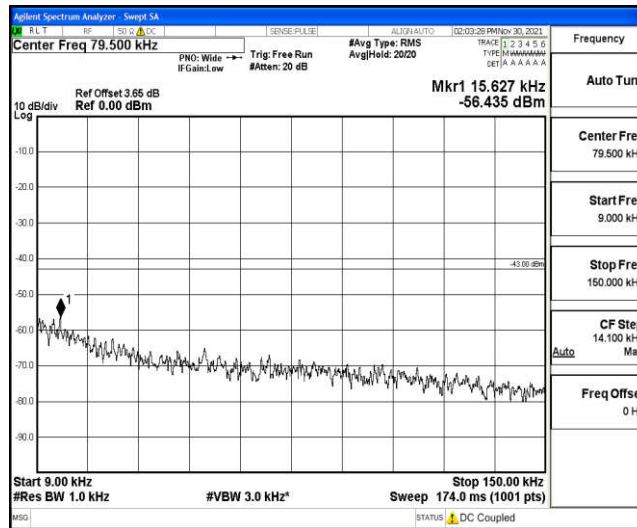

Band5-3MHz-16QAM-20635-1RB#0-Range1:0.009~0.15MHz