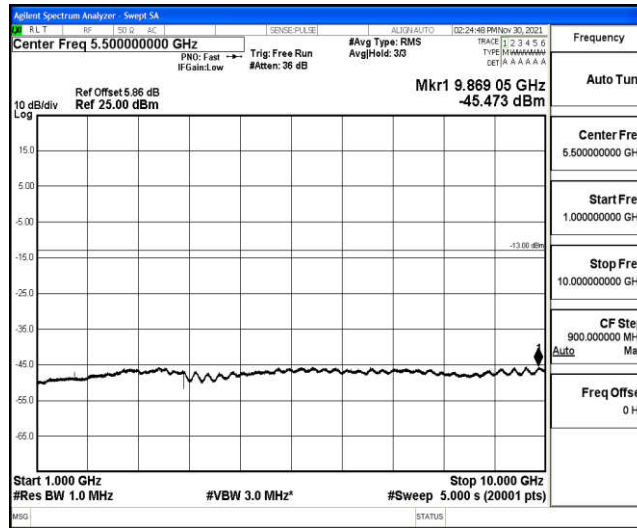

Band5-5MHz-16QAM-20525-1RB#0-Range1:0.009~0.15MHz

Band5-5MHz-16QAM-20525-1RB#0-Range2:0.15~30MHz

Band5-5MHz-16QAM-20525-1RB#0-Range3:30~1000MHz

Band5-5MHz-16QAM-20525-1RB#0-Range4:1000~10000MHz

Band5-5MHz-16QAM-20625-1RB#0-Range1:0.009~0.15MHz