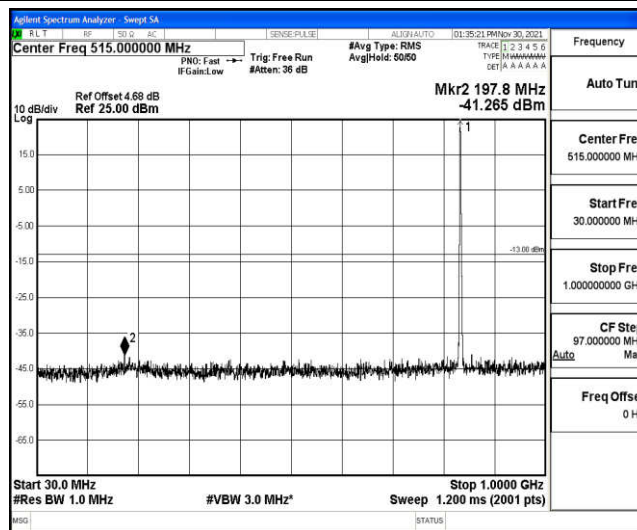

Band5-1.4MHz-16QAM-20407-1RB#0-Range3:30~1000MHz

Band5-1.4MHz-16QAM-20407-1RB#0-Range4:1000~10000MHz

Band5-1.4MHz-16QAM-20525-1RB#0-Range1:0.009~0.15MHz

Band5-1.4MHz-16QAM-20525-1RB#0-Range2:0.15~30MHz

Band5-1.4MHz-16QAM-20525-1RB#0-Range3:30~1000MHz