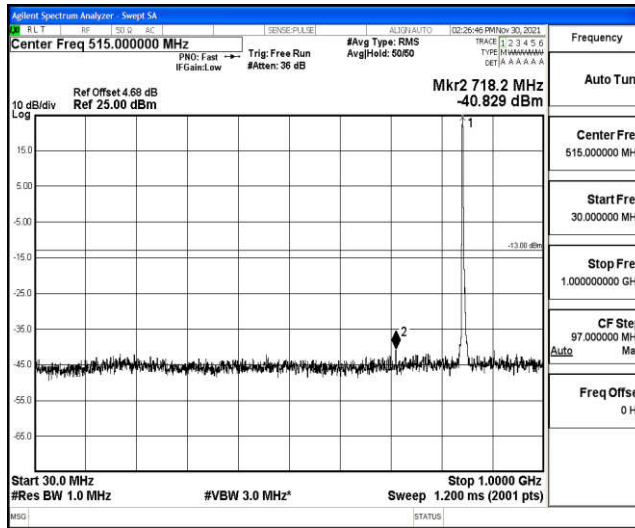

Band5-5MHz-16QAM-20625-1RB#0-Range3:30~1000MHz