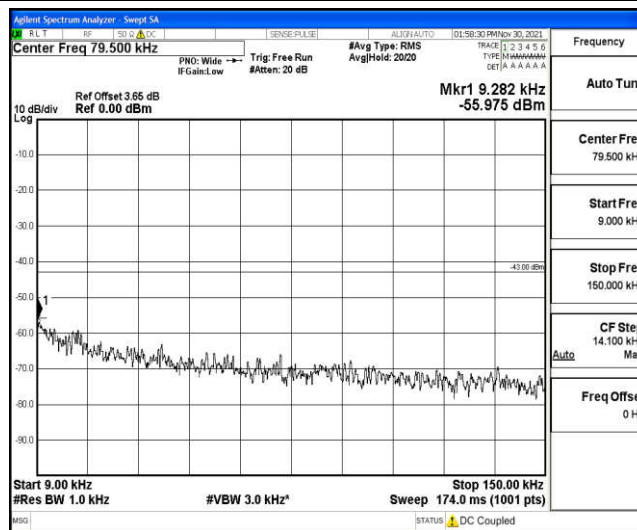

Band5-3MHz-16QAM-20415-1RB#0-Range1:0.009~0.15MHz