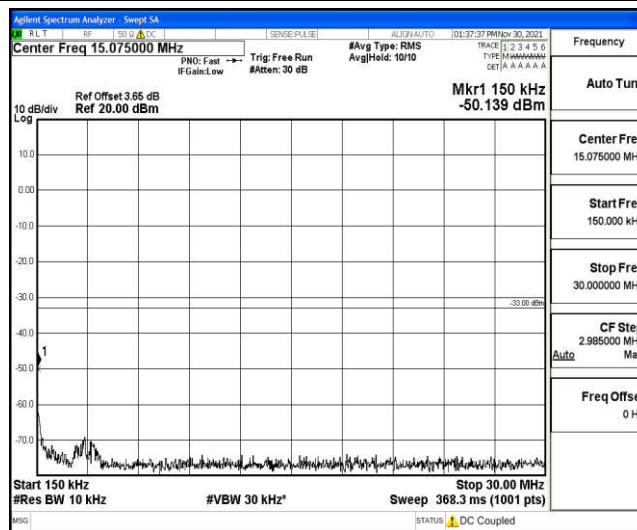

Band5-1.4MHz-16QAM-20407-1RB#0-Range3:30~1000MHz

Band5-1.4MHz-16QAM-20407-1RB#0-Range4:1000~10000MHz

Band5-1.4MHz-16QAM-20525-1RB#0-Range1:0.009~0.15MHz

Band5-1.4MHz-16QAM-20525-1RB#0-Range2:0.15~30MHz

Band5-1.4MHz-16QAM-20525-1RB#0-Range3:30~1000MHz

Band5-1.4MHz-16QAM-20525-1RB#0-Range4:1000~10000MHz

Band5-1.4MHz-16QAM-20643-1RB#0-Range1:0.009~0.15MHz

Band5-1.4MHz-16QAM-20643-1RB#0-Range2:0.15~30MHz

Band5-1.4MHz-16QAM-20643-1RB#0-Range3:30~1000MHz

Band5-1.4MHz-16QAM-20643-1RB#0-Range4:1000~10000MHz