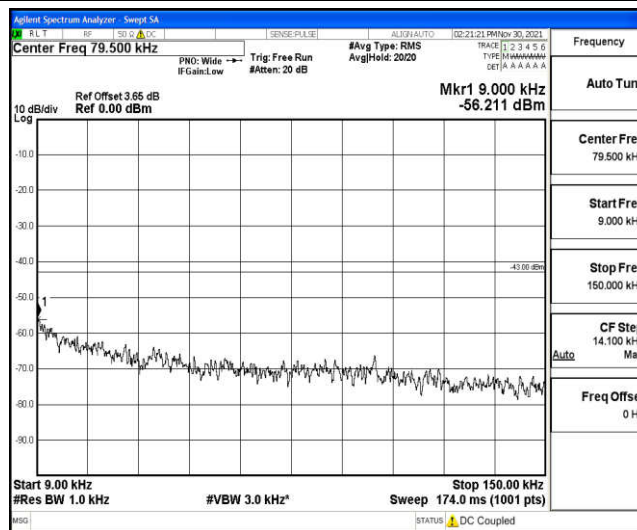

Band5-5MHz-16QAM-20425-1RB#0-Range1:0.009~0.15MHz