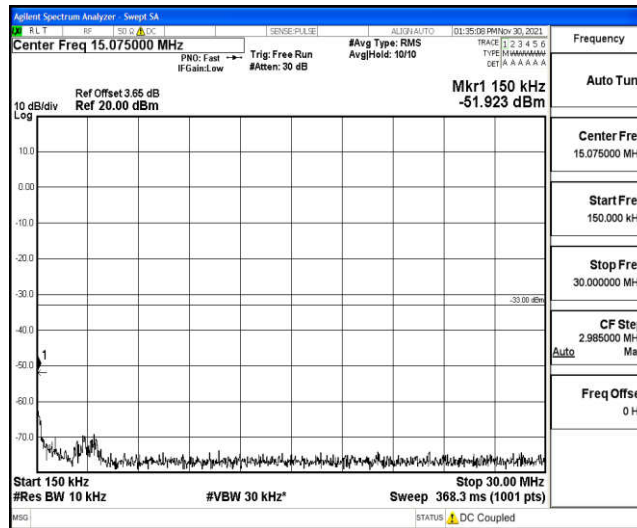

Band5-1.4MHz-16QAM-20407-1RB#0-Range3:30~1000MHz

Band5-1.4MHz-16QAM-20407-1RB#0-Range4:1000~10000MHz

Band5-1.4MHz-16QAM-20525-1RB#0-Range1:0.009~0.15MHz

Band5-1.4MHz-16QAM-20525-1RB#0-Range2:0.15~30MHz

Band5-1.4MHz-16QAM-20525-1RB#0-Range3:30~1000MHz

Band5-1.4MHz-16QAM-20525-1RB#0-Range4:1000~10000MHz

Band5-1.4MHz-16QAM-20643-1RB#0-Range1:0.009~0.15MHz

Band5-1.4MHz-16QAM-20643-1RB#0-Range2:0.15~30MHz

Band5-1.4MHz-16QAM-20643-1RB#0-Range3:30~1000MHz

Band5-1.4MHz-16QAM-20643-1RB#0-Range4:1000~10000MHz