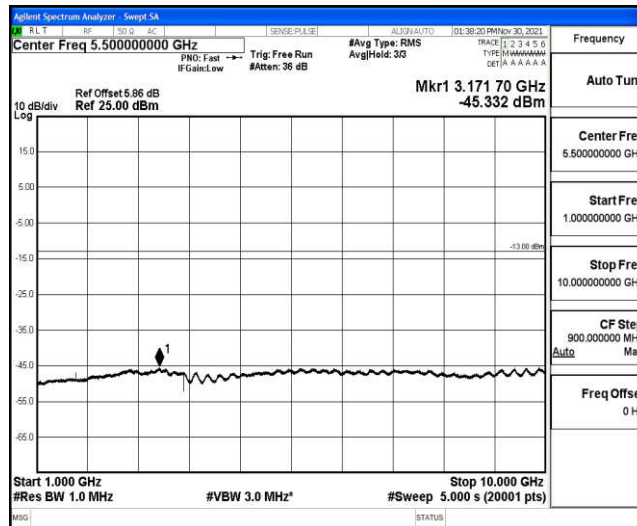

Band5-1.4MHz-16QAM-20525-1RB#0-Range4:1000~10000MHz

Band5-1.4MHz-16QAM-20643-1RB#0-Range1:0.009~0.15MHz

Band5-1.4MHz-16QAM-20643-1RB#0-Range2:0.15~30MHz

Band5-1.4MHz-16QAM-20643-1RB#0-Range3:30~1000MHz

Band5-1.4MHz-16QAM-20643-1RB#0-Range4:1000~10000MHz