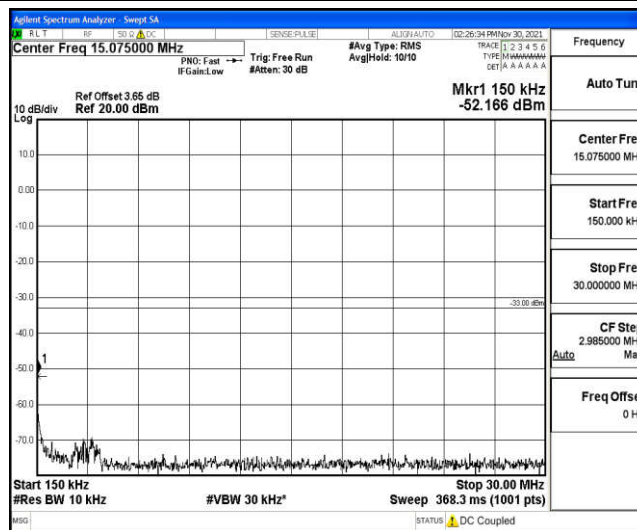

Band5-5MHz-16QAM-20625-1RB#0-Range2:0.15~30MHz