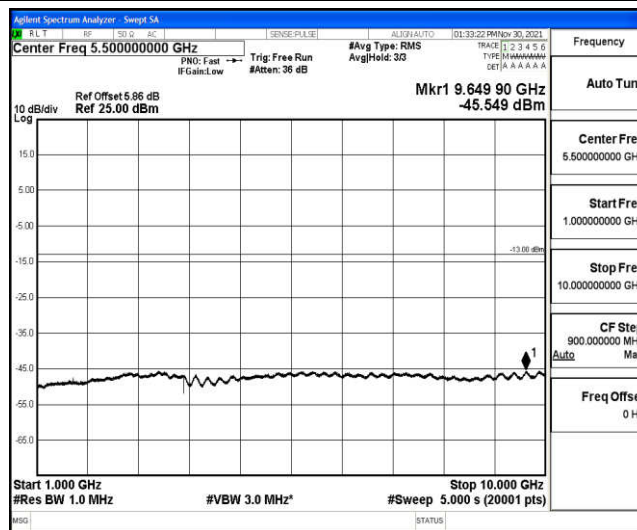

Band5-1.4MHz-16QAM-20407-1RB#0-Range3:30~1000MHz

Band5-1.4MHz-16QAM-20407-1RB#0-Range4:1000~10000MHz

Band5-1.4MHz-16QAM-20525-1RB#0-Range1:0.009~0.15MHz

Band5-1.4MHz-16QAM-20525-1RB#0-Range2:0.15~30MHz

Band5-1.4MHz-16QAM-20525-1RB#0-Range3:30~1000MHz

Band5-1.4MHz-16QAM-20525-1RB#0-Range4:1000~10000MHz

Band5-1.4MHz-16QAM-20643-1RB#0-Range1:0.009~0.15MHz

Band5-1.4MHz-16QAM-20643-1RB#0-Range2:0.15~30MHz

Band5-1.4MHz-16QAM-20643-1RB#0-Range3:30~1000MHz

Band5-1.4MHz-16QAM-20643-1RB#0-Range4:1000~10000MHz