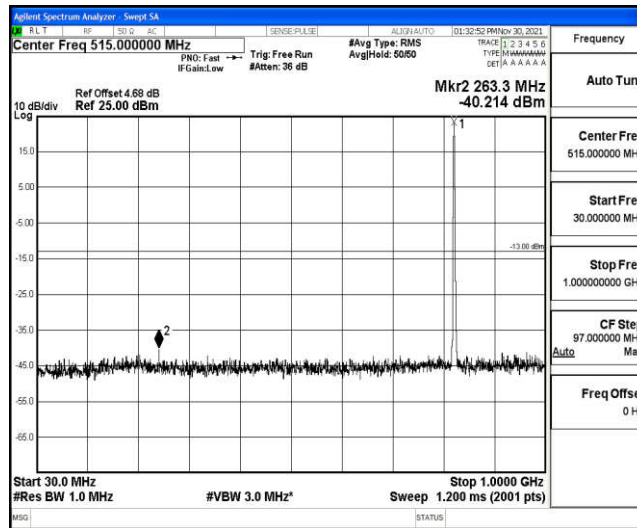

Band5-1.4MHz-16QAM-20407-1RB#0-Range3:30~1000MHz

Band5-1.4MHz-16QAM-20407-1RB#0-Range4:1000~10000MHz

Band5-1.4MHz-16QAM-20525-1RB#0-Range1:0.009~0.15MHz

Band5-1.4MHz-16QAM-20525-1RB#0-Range2:0.15~30MHz

Band5-1.4MHz-16QAM-20525-1RB#0-Range3:30~1000MHz