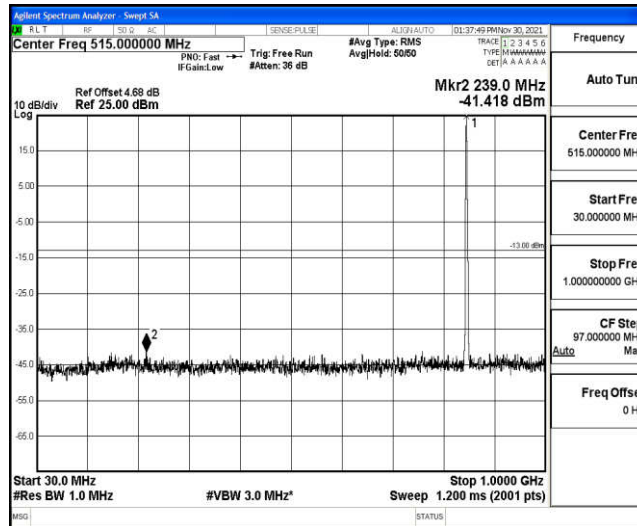

Band5-1.4MHz-16QAM-20525-1RB#0-Range4:1000~10000MHz

Band5-1.4MHz-16QAM-20643-1RB#0-Range1:0.009~0.15MHz

Band5-1.4MHz-16QAM-20643-1RB#0-Range2:0.15~30MHz

Band5-1.4MHz-16QAM-20643-1RB#0-Range3:30~1000MHz

Band5-1.4MHz-16QAM-20643-1RB#0-Range4:1000~10000MHz