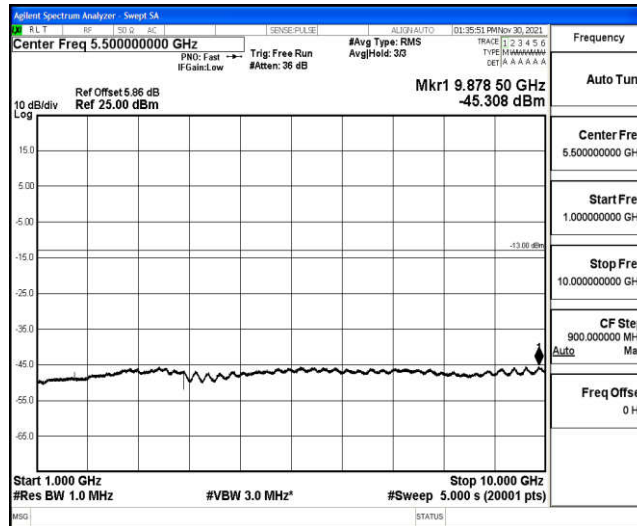

Band5-1.4MHz-16QAM-20525-1RB#0-Range4:1000~10000MHz