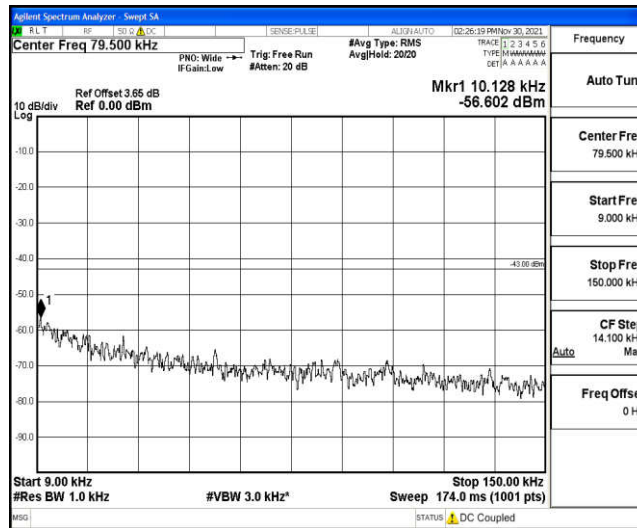

Band5-5MHz-16QAM-20525-1RB#0-Range1:0.009~0.15MHz

Band5-5MHz-16QAM-20525-1RB#0-Range2:0.15~30MHz

Band5-5MHz-16QAM-20525-1RB#0-Range3:30~1000MHz

Band5-5MHz-16QAM-20525-1RB#0-Range4:1000~10000MHz

Band5-5MHz-16QAM-20625-1RB#0-Range1:0.009~0.15MHz