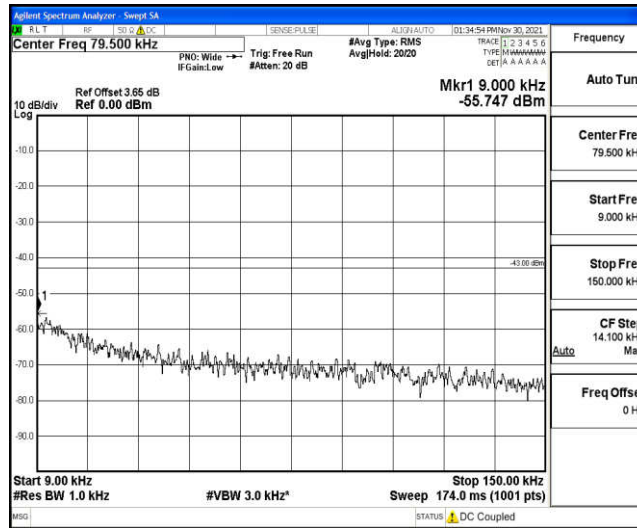

Band5-1.4MHz-16QAM-20407-1RB#0-Range3:30~1000MHz

Band5-1.4MHz-16QAM-20407-1RB#0-Range4:1000~10000MHz

Band5-1.4MHz-16QAM-20525-1RB#0-Range1:0.009~0.15MHz

Band5-1.4MHz-16QAM-20525-1RB#0-Range2:0.15~30MHz

Band5-1.4MHz-16QAM-20525-1RB#0-Range3:30~1000MHz