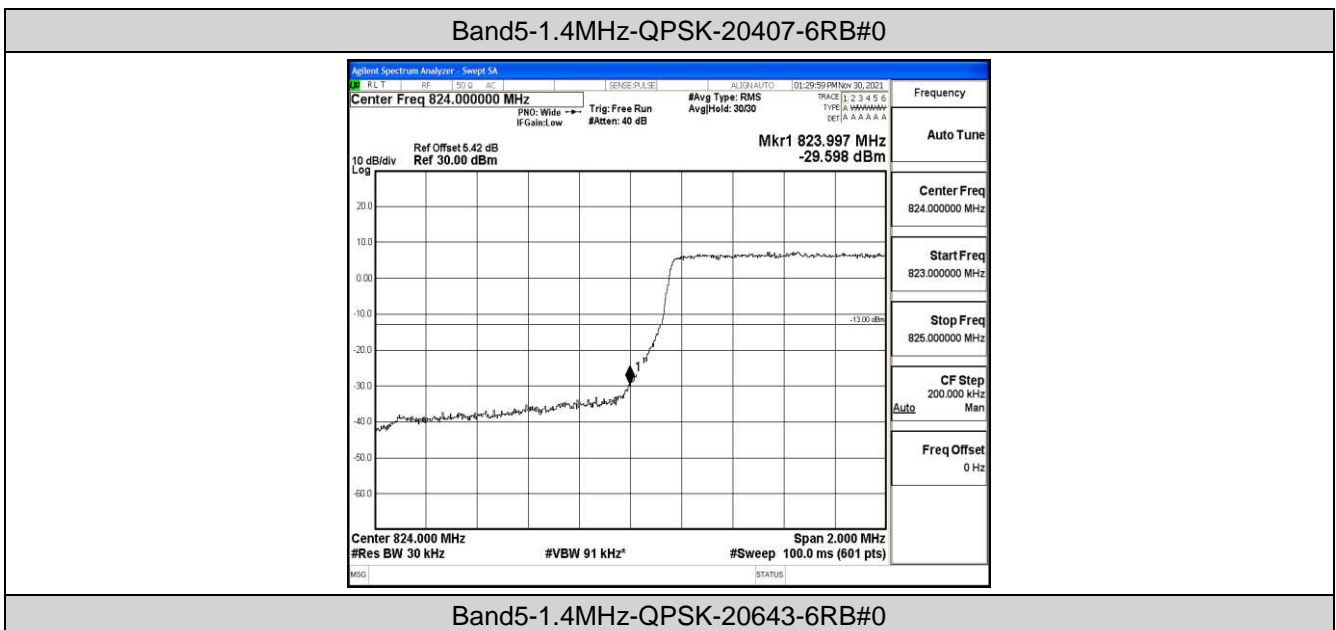

H.4 Band Edge

Test Result

Band	Bandwidth	Modulation	Channel	RB Configuration	Result(dBm)	Verdict
Band5	1.4MHz	QPSK	20407	6RB#0	-29.60	PASS
Band5	1.4MHz	QPSK	20643	6RB#0	-29.08	PASS
Band5	1.4MHz	16QAM	20407	6RB#0	-29.44	PASS
Band5	1.4MHz	16QAM	20643	6RB#0	-30.99	PASS
Band5	3MHz	QPSK	20415	15RB#0	-31.17	PASS
Band5	3MHz	QPSK	20635	15RB#0	-31.79	PASS
Band5	3MHz	16QAM	20415	15RB#0	-31.85	PASS
Band5	3MHz	16QAM	20635	15RB#0	-32.67	PASS
Band5	5MHz	QPSK	20425	25RB#0	-23.53	PASS
Band5	5MHz	QPSK	20625	25RB#0	-24.13	PASS
Band5	5MHz	16QAM	20425	25RB#0	-24.98	PASS
Band5	5MHz	16QAM	20625	25RB#0	-24.79	PASS
Band5	10MHz	QPSK	20450	50RB#0	-27.34	PASS
Band5	10MHz	QPSK	20600	50RB#0	-28.48	PASS
Band5	10MHz	16QAM	20450	50RB#0	-29.50	PASS
Band5	10MHz	16QAM	20600	50RB#0	-29.13	PASS

Test Graphs