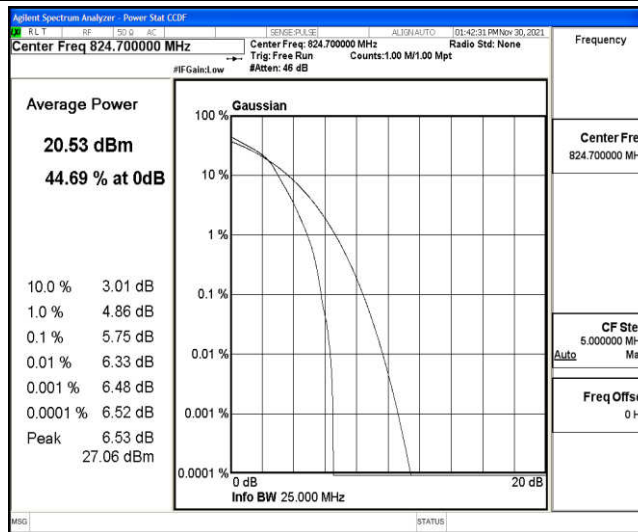

Band5-1.4MHz-16QAM-20407-6RB#0