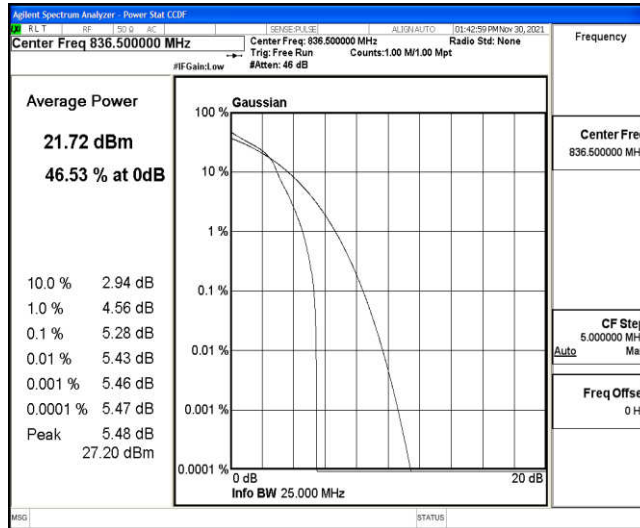

Band5-1.4MHz-16QAM-20525-1RB#0