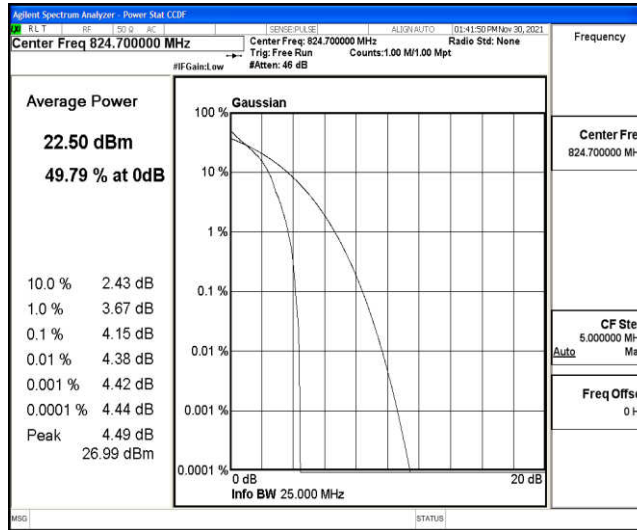

Test Graphs

Band5-1.4MHz-QPSK-20407-1RB#0