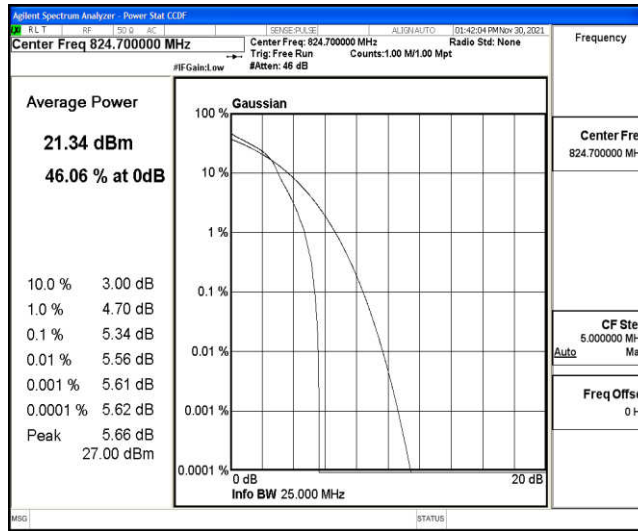

Test Graphs

Band5-1.4MHz-QPSK-20407-1RB#0

Band5-1.4MHz-QPSK-20407-6RB#0

Band5-1.4MHz-QPSK-20525-1RB#0

Band5-1.4MHz-QPSK-20525-6RB#0

Band5-1.4MHz-QPSK-20643-1RB#0

Band5-1.4MHz-QPSK-20643-6RB#0

Band5-1.4MHz-16QAM-20407-1RB#0