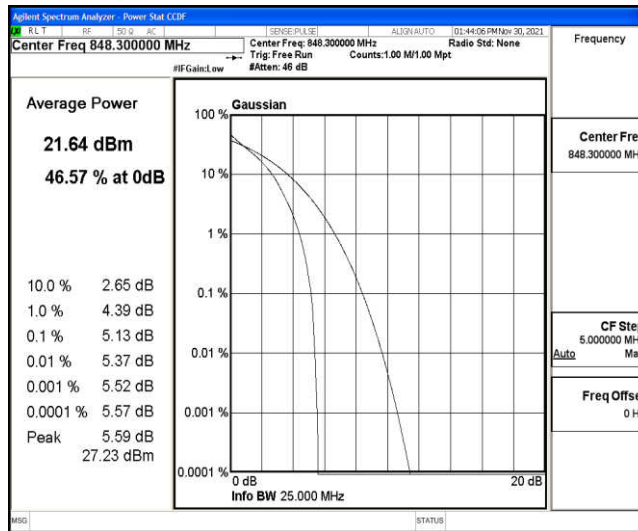

Test Graphs

Band5-1.4MHz-QPSK-20407-1RB#0

Band5-1.4MHz-QPSK-20407-6RB#0

Band5-1.4MHz-QPSK-20525-1RB#0

Band5-1.4MHz-QPSK-20525-6RB#0

Band5-1.4MHz-QPSK-20643-1RB#0

Band5-1.4MHz-QPSK-20643-6RB#0

Band5-1.4MHz-16QAM-20407-1RB#0