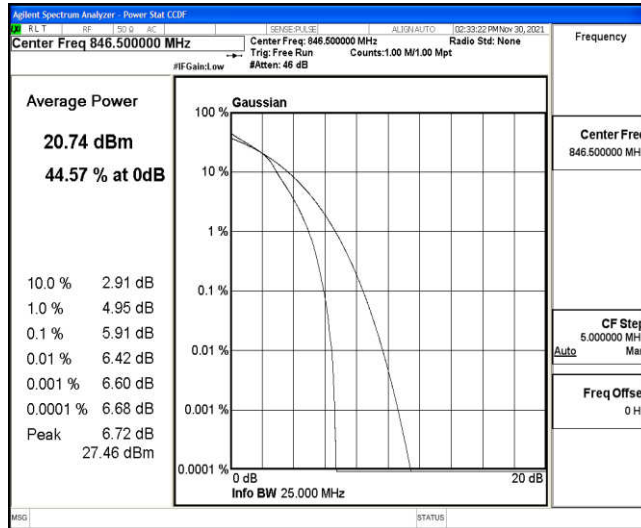

Band5-5MHz-16QAM-20425-1RB#0

Band5-5MHz-16QAM-20425-25RB#0

Band5-5MHz-16QAM-20525-1RB#0

Band5-5MHz-16QAM-20525-25RB#0

Band5-5MHz-16QAM-20625-1RB#0

Band5-5MHz-16QAM-20625-25RB#0

Band5-10MHz-QPSK-20450-1RB#0

Band5-10MHz-QPSK-20450-50RB#0