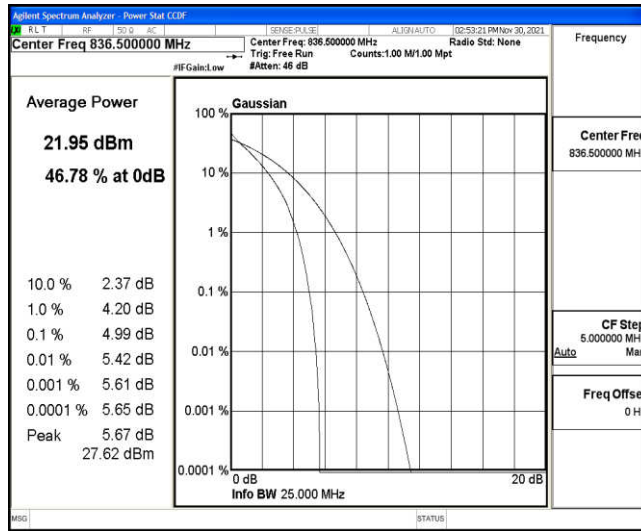

Band5-10MHz-QPSK-20525-50RB#0