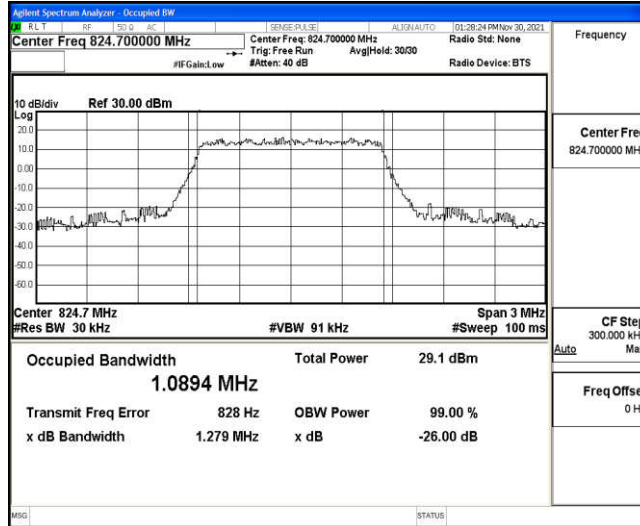

Test Graphs

Band5-1.4MHz-QPSK-20407-6RB#0