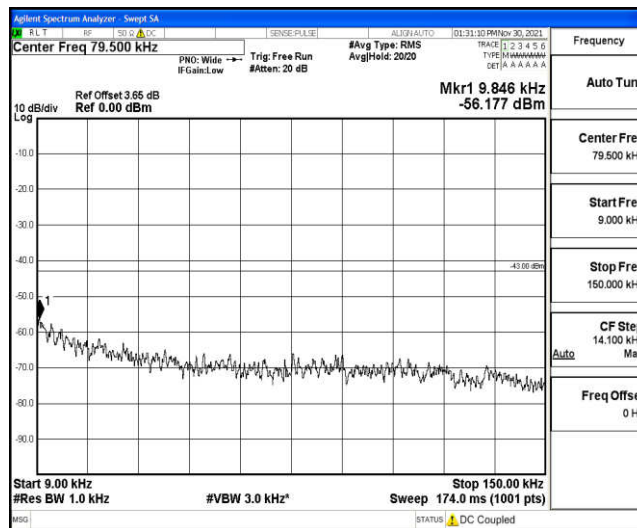

Band5	10MHz	QPSK	20525	1RB#0	Range3:30~1000MHz	-40.98	PASS
Band5	10MHz	QPSK	20525	1RB#0	Range4:1000~10000MHz	-45.39	PASS
Band5	10MHz	QPSK	20600	1RB#0	Range1:0.009~0.15MHz	-55.34	PASS
Band5	10MHz	QPSK	20600	1RB#0	Range2:0.15~30MHz	-52.94	PASS
Band5	10MHz	QPSK	20600	1RB#0	Range3:30~1000MHz	-40.83	PASS
Band5	10MHz	QPSK	20600	1RB#0	Range4:1000~10000MHz	-45.43	PASS
Band5	10MHz	16QAM	20450	1RB#0	Range1:0.009~0.15MHz	-55.91	PASS
Band5	10MHz	16QAM	20450	1RB#0	Range2:0.15~30MHz	-52.04	PASS
Band5	10MHz	16QAM	20450	1RB#0	Range3:30~1000MHz	-40.61	PASS
Band5	10MHz	16QAM	20450	1RB#0	Range4:1000~10000MHz	-45.26	PASS
Band5	10MHz	16QAM	20525	1RB#0	Range1:0.009~0.15MHz	-56.38	PASS
Band5	10MHz	16QAM	20525	1RB#0	Range2:0.15~30MHz	-52.07	PASS
Band5	10MHz	16QAM	20525	1RB#0	Range3:30~1000MHz	-41.84	PASS
Band5	10MHz	16QAM	20525	1RB#0	Range4:1000~10000MHz	-45.47	PASS
Band5	10MHz	16QAM	20600	1RB#0	Range1:0.009~0.15MHz	-56.17	PASS
Band5	10MHz	16QAM	20600	1RB#0	Range2:0.15~30MHz	-50.92	PASS
Band5	10MHz	16QAM	20600	1RB#0	Range3:30~1000MHz	-41.25	PASS
Band5	10MHz	16QAM	20600	1RB#0	Range4:1000~10000MHz	-45.55	PASS

Test Graphs

Band5-1.4MHz-QPSK-20407-1RB#0-Range1:0.009~0.15MHz