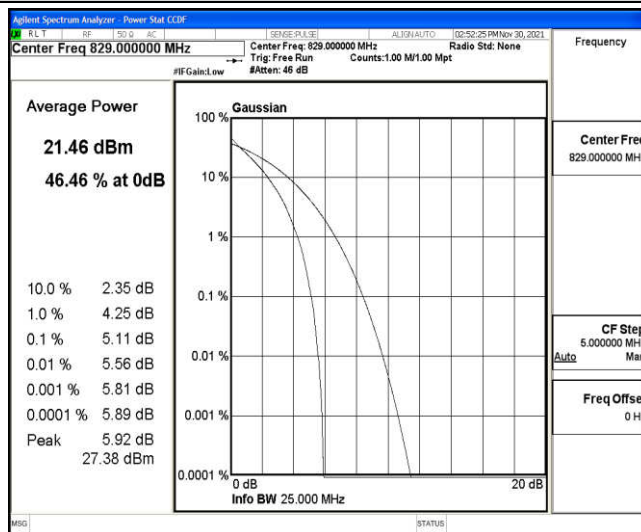

Band5-5MHz-16QAM-20425-1RB#0

Band5-5MHz-16QAM-20425-25RB#0

Band5-5MHz-16QAM-20525-1RB#0

Band5-5MHz-16QAM-20525-25RB#0

Band5-5MHz-16QAM-20625-1RB#0

Band5-5MHz-16QAM-20625-25RB#0

Band5-10MHz-QPSK-20450-1RB#0

Band5-10MHz-QPSK-20450-50RB#0