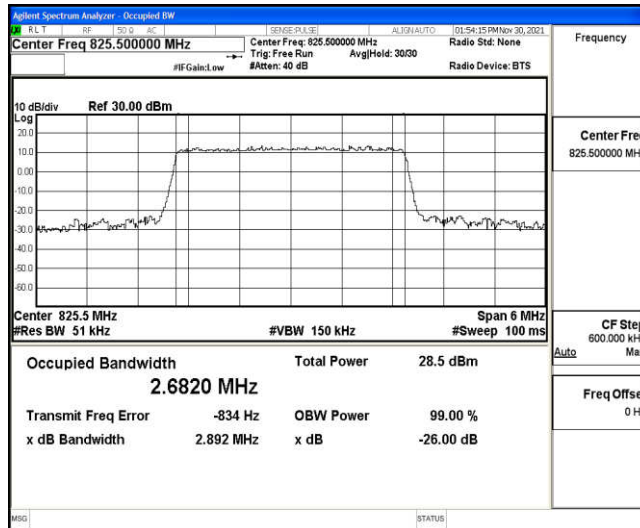

Band5-3MHz-16QAM-20415-15RB#0