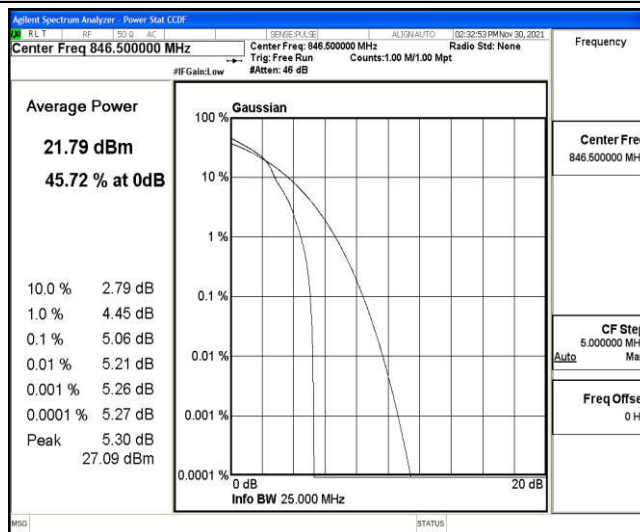

Band5-5MHz-16QAM-20425-1RB#0

Band5-5MHz-16QAM-20425-25RB#0

Band5-5MHz-16QAM-20525-1RB#0

Band5-5MHz-16QAM-20525-25RB#0

Band5-5MHz-16QAM-20625-1RB#0

Band5-5MHz-16QAM-20625-25RB#0

Band5-10MHz-QPSK-20450-1RB#0

Band5-10MHz-QPSK-20450-50RB#0