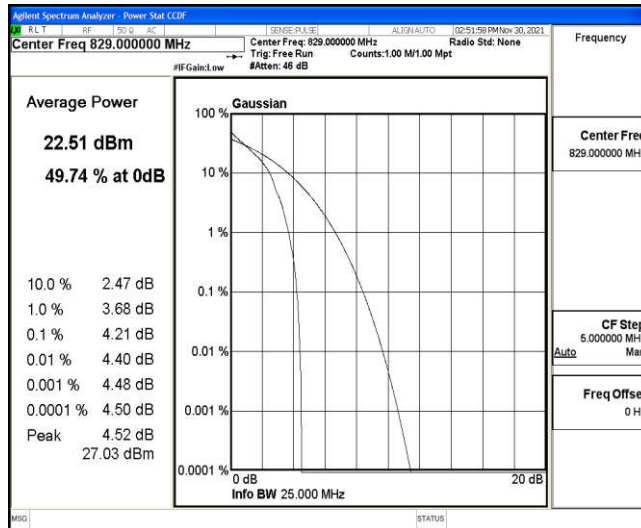

Band5-5MHz-16QAM-20425-1RB#0

Band5-5MHz-16QAM-20425-25RB#0

Band5-5MHz-16QAM-20525-1RB#0

Band5-5MHz-16QAM-20525-25RB#0

Band5-5MHz-16QAM-20625-1RB#0

Band5-5MHz-16QAM-20625-25RB#0

Band5-10MHz-QPSK-20450-1RB#0

Band5-10MHz-QPSK-20450-50RB#0