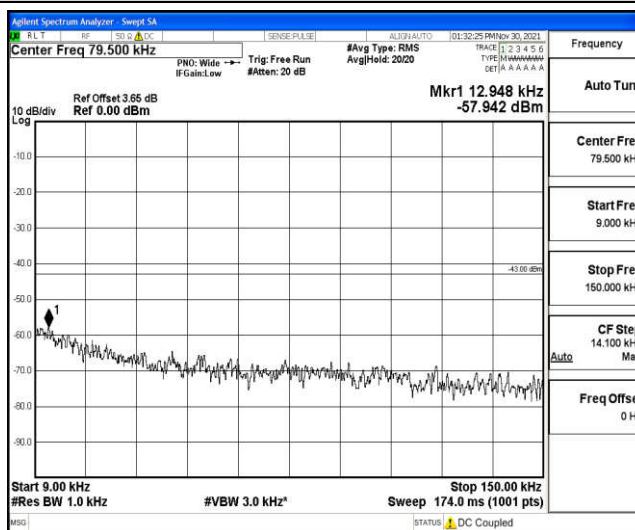

Band5-1.4MHz-QPSK-20643-1RB#0-Range2:0.15~30MHz

Band5-1.4MHz-QPSK-20643-1RB#0-Range3:30~1000MHz

Band5-1.4MHz-QPSK-20643-1RB#0-Range4:1000~10000MHz

Band5-1.4MHz-16QAM-20407-1RB#0-Range1:0.009~0.15MHz

Band5-1.4MHz-16QAM-20407-1RB#0-Range2:0.15~30MHz