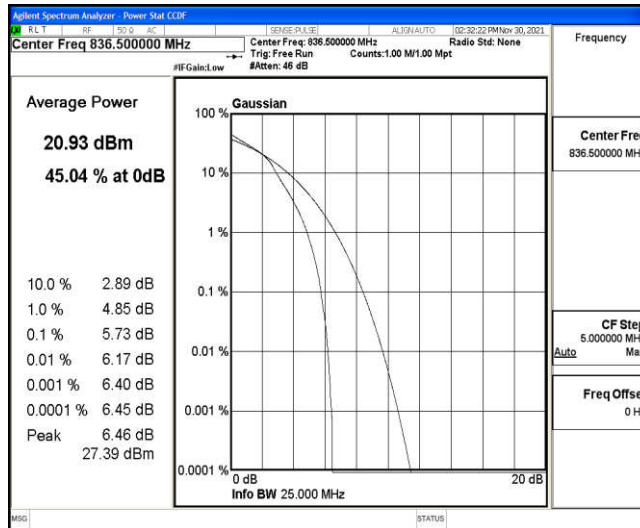

Band5-5MHz-16QAM-20425-1RB#0

Band5-5MHz-16QAM-20425-25RB#0

Band5-5MHz-16QAM-20525-1RB#0

Band5-5MHz-16QAM-20525-25RB#0

Band5-5MHz-16QAM-20625-1RB#0

Band5-5MHz-16QAM-20625-25RB#0

Band5-10MHz-QPSK-20450-1RB#0

Band5-10MHz-QPSK-20450-50RB#0