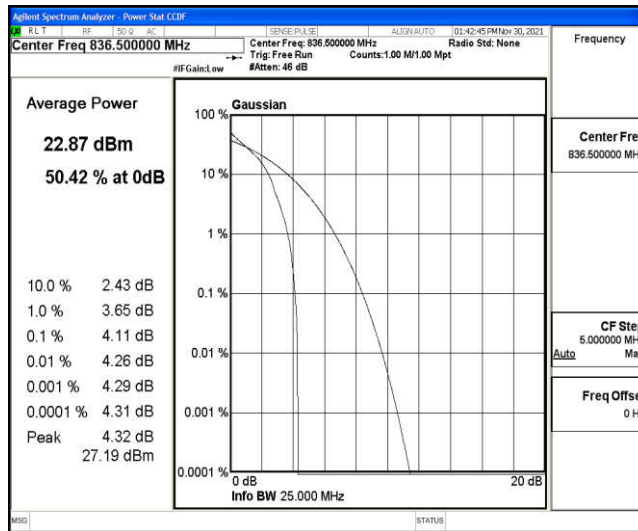

Test Graphs

Band5-1.4MHz-QPSK-20407-1RB#0

Band5-1.4MHz-QPSK-20407-6RB#0

Band5-1.4MHz-QPSK-20525-1RB#0

Band5-1.4MHz-QPSK-20525-6RB#0

Band5-1.4MHz-QPSK-20643-1RB#0

Band5-1.4MHz-QPSK-20643-6RB#0

Band5-1.4MHz-16QAM-20407-1RB#0