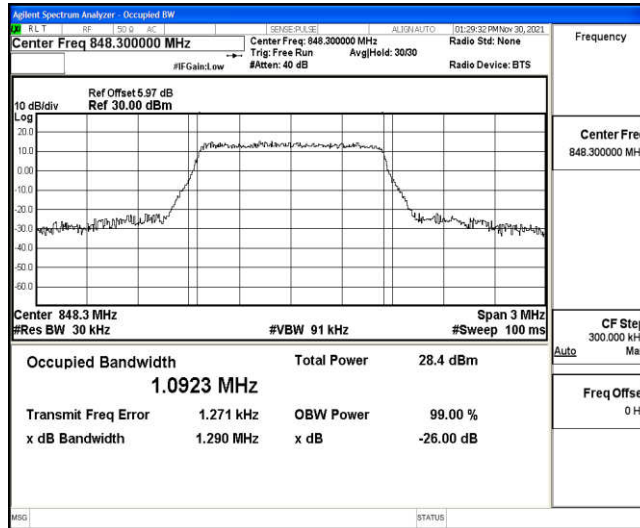

Test Graphs

Band5-1.4MHz-QPSK-20407-6RB#0

Band5-1.4MHz-QPSK-20525-6RB#0

Band5-1.4MHz-QPSK-20643-6RB#0

Band5-1.4MHz-16QAM-20407-6RB#0

Band5-1.4MHz-16QAM-20525-6RB#0

Band5-1.4MHz-16QAM-20643-6RB#0

Band5-3MHz-QPSK-20415-15RB#0