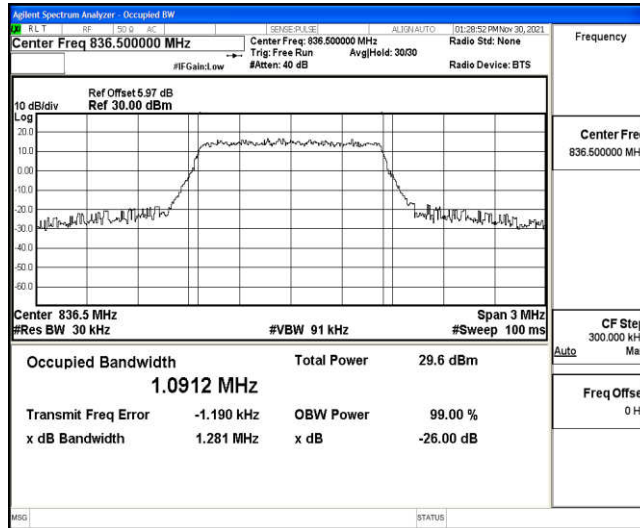

Band5-1.4MHz-QPSK-20525-6RB#0