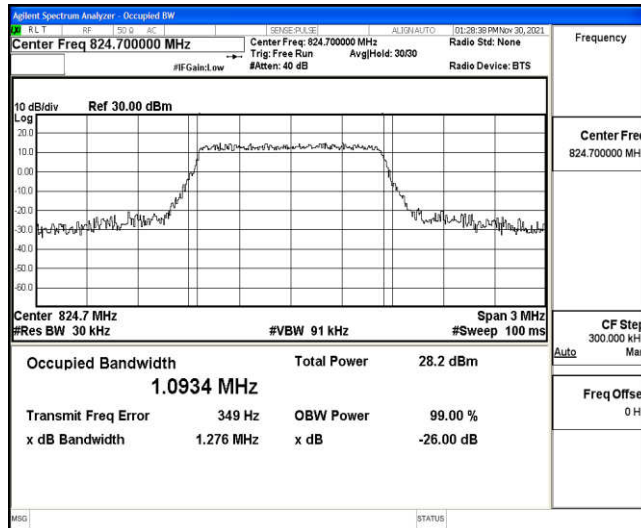

Test Graphs

Band5-1.4MHz-QPSK-20407-6RB#0

Band5-1.4MHz-QPSK-20525-6RB#0

Band5-1.4MHz-QPSK-20643-6RB#0

Band5-1.4MHz-16QAM-20407-6RB#0

Band5-1.4MHz-16QAM-20525-6RB#0

Band5-1.4MHz-16QAM-20643-6RB#0

Band5-3MHz-QPSK-20415-15RB#0