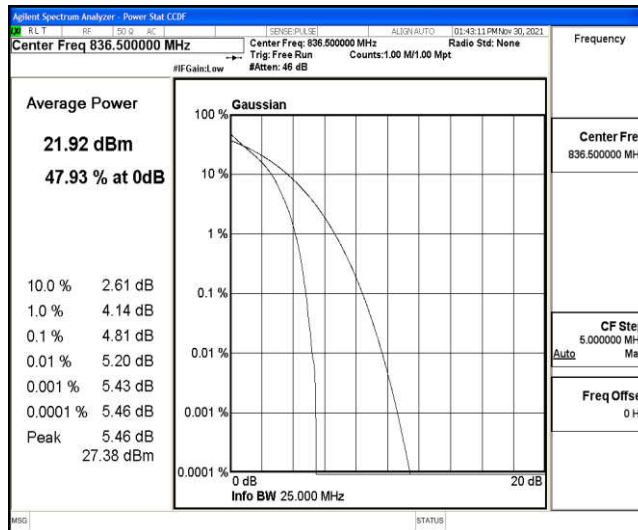

Test Graphs

Band5-1.4MHz-QPSK-20407-1RB#0

Band5-1.4MHz-QPSK-20407-6RB#0

Band5-1.4MHz-QPSK-20525-1RB#0

Band5-1.4MHz-QPSK-20525-6RB#0

Band5-1.4MHz-QPSK-20643-1RB#0

Band5-1.4MHz-QPSK-20643-6RB#0

Band5-1.4MHz-16QAM-20407-1RB#0