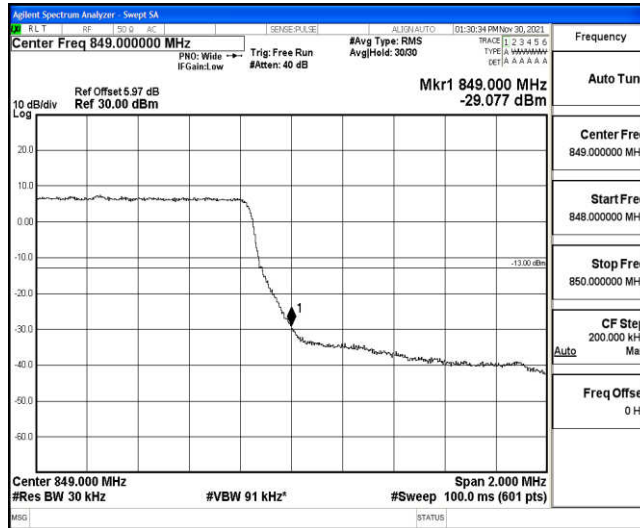

Band5-10MHz-16QAM-20525-50RB#0

Band5-10MHz-16QAM-20600-50RB#0

H.4 Band Edge

Test Result

Band	Bandwidth	Modulation	Channel	RB Configuration	Result(dBm)	Verdict
Band5	1.4MHz	QPSK	20407	6RB#0	-29.60	PASS
Band5	1.4MHz	QPSK	20643	6RB#0	-29.08	PASS
Band5	1.4MHz	16QAM	20407	6RB#0	-29.44	PASS
Band5	1.4MHz	16QAM	20643	6RB#0	-30.99	PASS
Band5	3MHz	QPSK	20415	15RB#0	-31.17	PASS
Band5	3MHz	QPSK	20635	15RB#0	-31.79	PASS
Band5	3MHz	16QAM	20415	15RB#0	-31.85	PASS
Band5	3MHz	16QAM	20635	15RB#0	-32.67	PASS
Band5	5MHz	QPSK	20425	25RB#0	-23.53	PASS
Band5	5MHz	QPSK	20625	25RB#0	-24.13	PASS
Band5	5MHz	16QAM	20425	25RB#0	-24.98	PASS
Band5	5MHz	16QAM	20625	25RB#0	-24.79	PASS
Band5	10MHz	QPSK	20450	50RB#0	-27.34	PASS
Band5	10MHz	QPSK	20600	50RB#0	-28.48	PASS
Band5	10MHz	16QAM	20450	50RB#0	-29.50	PASS
Band5	10MHz	16QAM	20600	50RB#0	-29.13	PASS

Test Graphs

Band5-1.4MHz-16QAM-20407-6RB#0

Band5-1.4MHz-16QAM-20643-6RB#0

Band5-3MHz-QPSK-20415-15RB#0

Band5-3MHz-QPSK-20635-15RB#0

Band5-3MHz-16QAM-20415-15RB#0

Band5-3MHz-16QAM-20635-15RB#0

Band5-5MHz-QPSK-20425-25RB#0