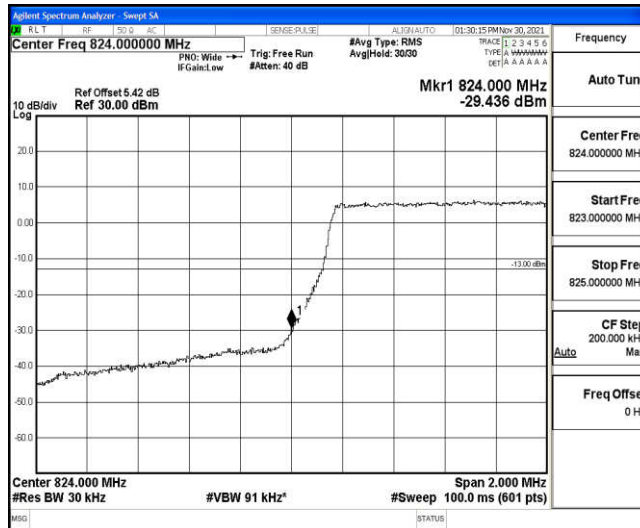

Band5-1.4MHz-16QAM-20407-6RB#0