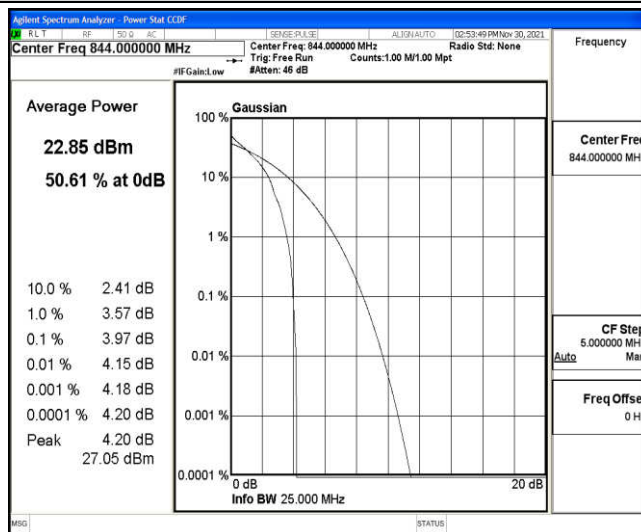

Band5-10MHz-QPSK-20600-1RB#0