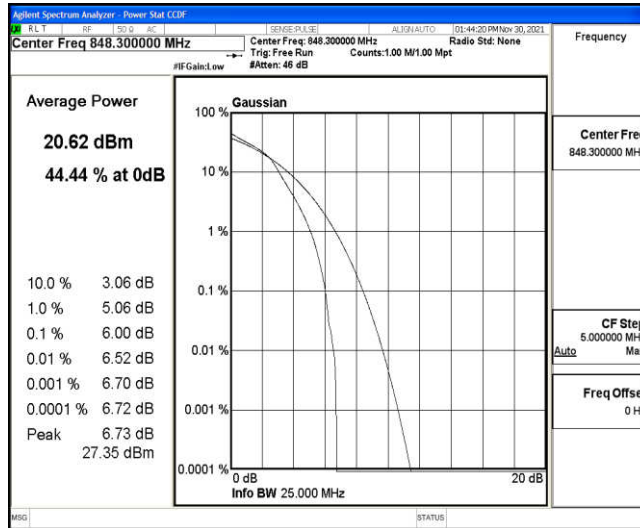

Band5-1.4MHz-16QAM-20407-6RB#0

Band5-1.4MHz-16QAM-20525-1RB#0

Band5-1.4MHz-16QAM-20525-6RB#0

Band5-1.4MHz-16QAM-20643-1RB#0

Band5-1.4MHz-16QAM-20643-6RB#0

Band5-3MHz-QPSK-20415-1RB#0

Band5-3MHz-QPSK-20415-15RB#0