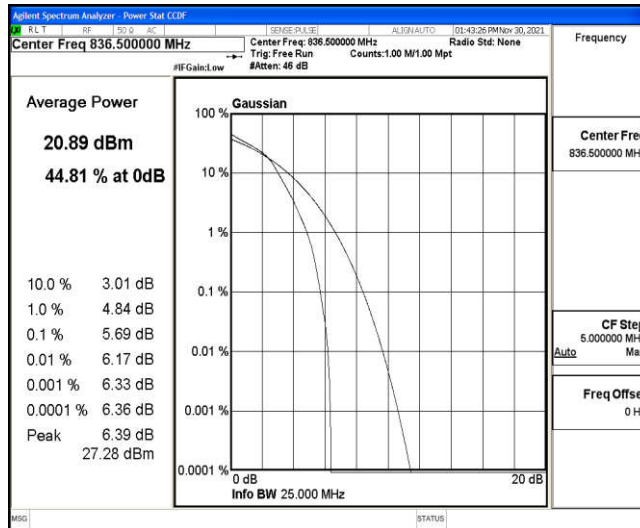

Band5-1.4MHz-16QAM-20525-6RB#0