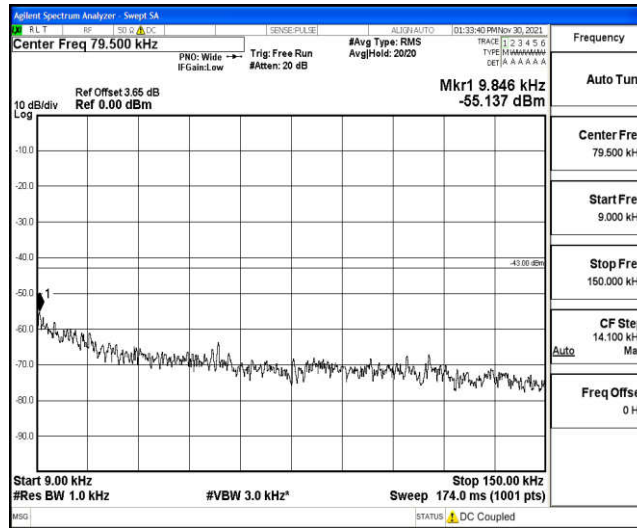

Band5-1.4MHz-QPSK-20525-1RB#0-Range1:0.009~0.15MHz