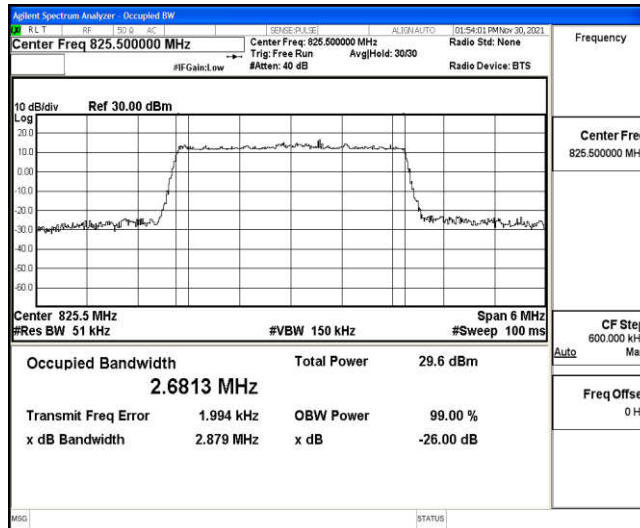

Test Graphs

Band5-1.4MHz-QPSK-20407-6RB#0

Band5-1.4MHz-QPSK-20525-6RB#0

Band5-1.4MHz-QPSK-20643-6RB#0

Band5-1.4MHz-16QAM-20407-6RB#0

Band5-1.4MHz-16QAM-20525-6RB#0

Band5-1.4MHz-16QAM-20643-6RB#0

Band5-3MHz-QPSK-20415-15RB#0