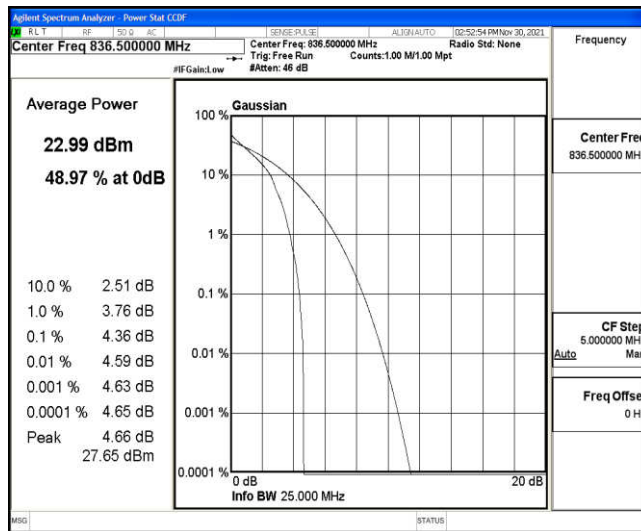

Band5-10MHz-QPSK-20525-1RB#0