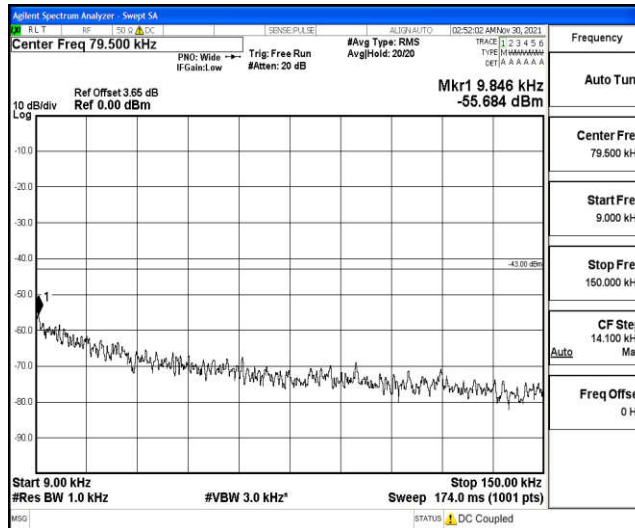

Band4-15MHz-QPSK-20175-1RB#0-Range1:0.009~0.15MHz

Band4-15MHz-QPSK-20175-1RB#0-Range2:0.15~30MHz