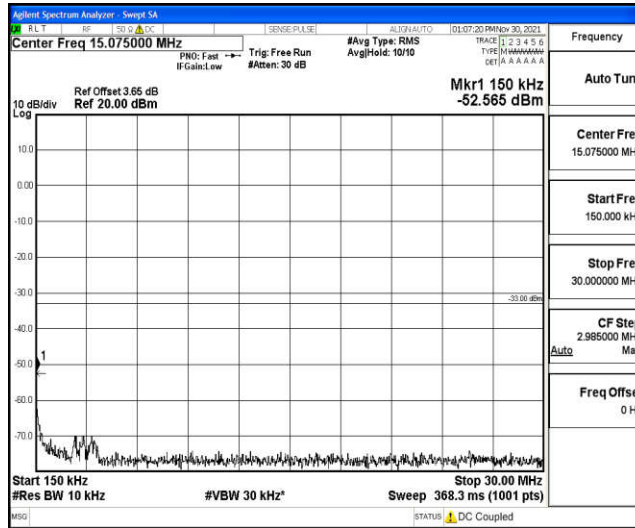

Band4-20MHz-QPSK-20050-1RB#0-Range2:0.15~30MHz

Band4-20MHz-QPSK-20050-1RB#0-Range3:30~1000MHz