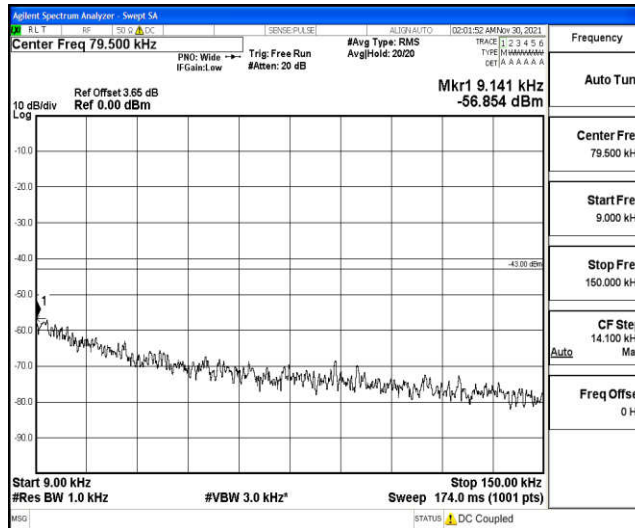

Band4-5MHz-16QAM-20175-1RB#0-Range1:0.009~0.15MHz

Band4-5MHz-16QAM-20175-1RB#0-Range2:0.15~30MHz

Band4-5MHz-16QAM-20175-1RB#0-Range3:30~1000MHz

Band4-5MHz-16QAM-20175-1RB#0-Range4:1000~10000MHz

Band4-5MHz-16QAM-20175-1RB#0-Range5:10000~20000MHz