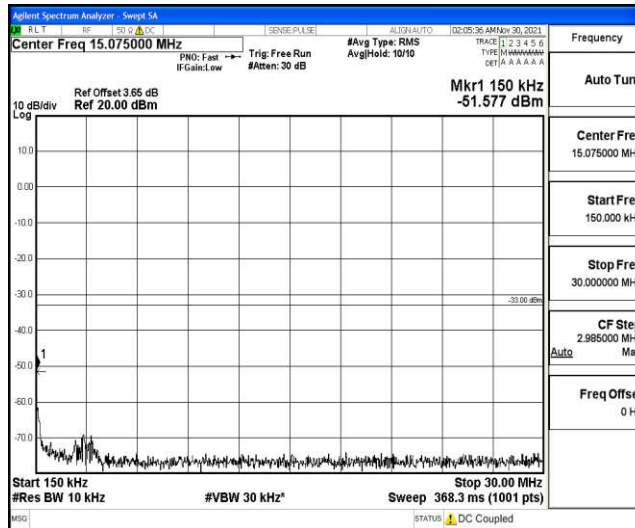

Band4-5MHz-16QAM-20375-1RB#0-Range2:0.15~30MHz

Band4-5MHz-16QAM-20375-1RB#0-Range3:30~1000MHz