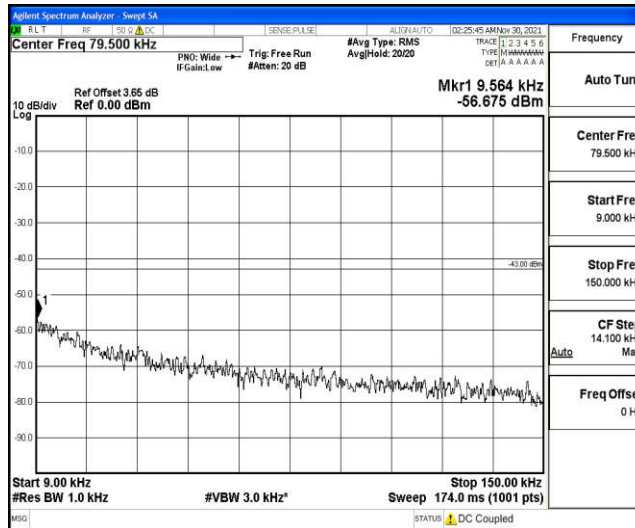

Band4-10MHz-16QAM-20175-1RB#0-Range1:0.009~0.15MHz

Band4-10MHz-16QAM-20175-1RB#0-Range2:0.15~30MHz