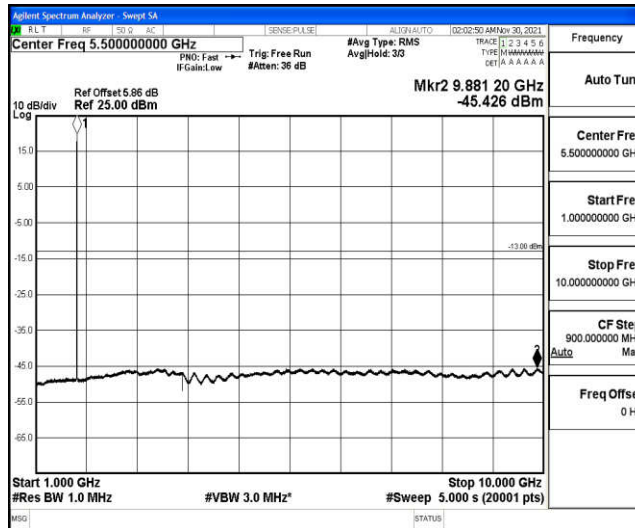

Band4-5MHz-16QAM-20175-1RB#0-Range1:0.009~0.15MHz

Band4-5MHz-16QAM-20175-1RB#0-Range2:0.15~30MHz

Band4-5MHz-16QAM-20175-1RB#0-Range3:30~1000MHz

Band4-5MHz-16QAM-20175-1RB#0-Range4:1000~10000MHz

Band4-5MHz-16QAM-20175-1RB#0-Range5:10000~20000MHz