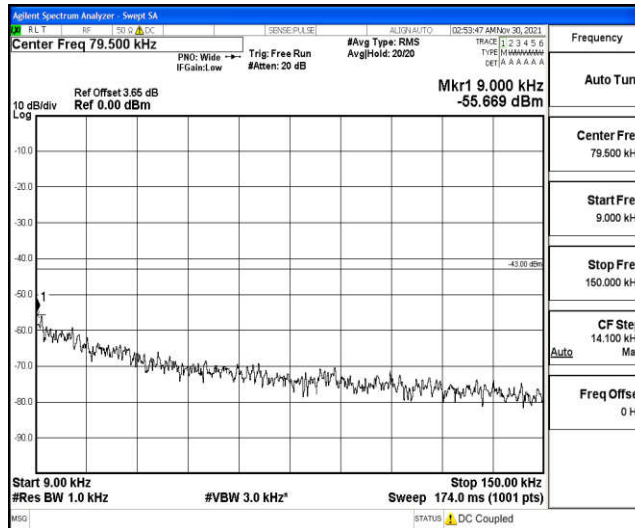

Band4-15MHz-16QAM-20175-1RB#0-Range1:0.009~0.15MHz

Band4-15MHz-16QAM-20175-1RB#0-Range2:0.15~30MHz