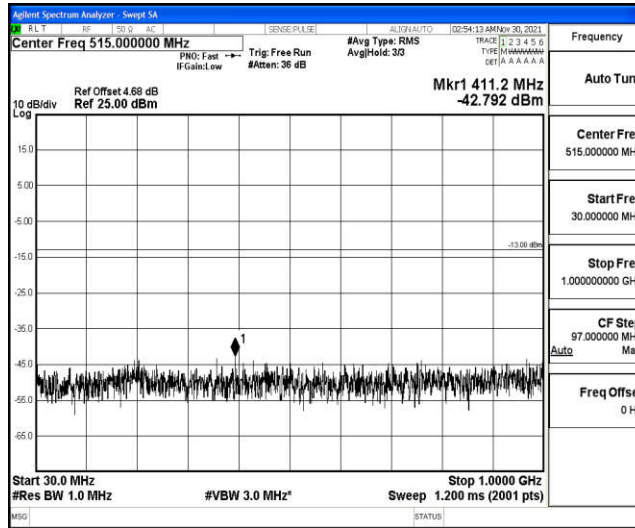

Band4-15MHz-16QAM-20175-1RB#0-Range3:30~1000MHz

Band4-15MHz-16QAM-20175-1RB#0-Range4:1000~10000MHz