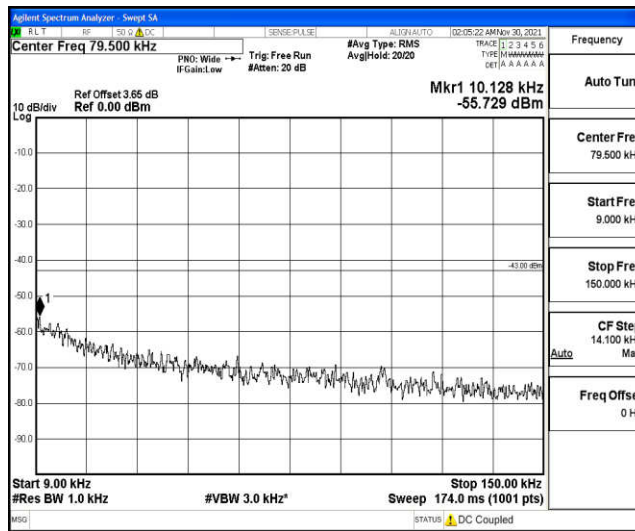

Band4-5MHz-16QAM-20375-1RB#0-Range1:0.009~0.15MHz

Band4-5MHz-16QAM-20375-1RB#0-Range2:0.15~30MHz