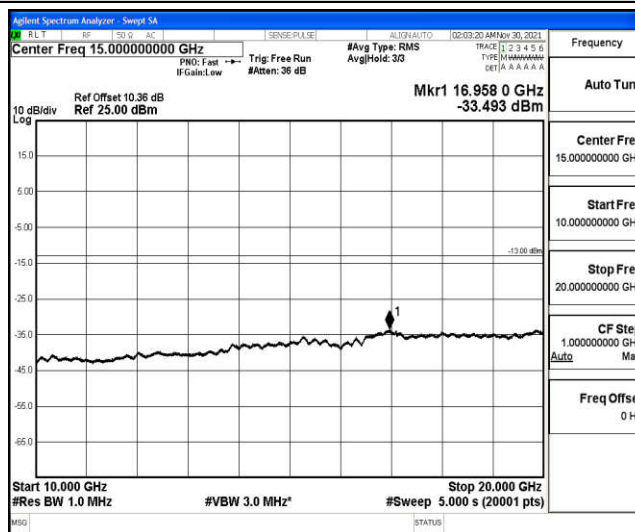

Band4-5MHz-16QAM-20175-1RB#0-Range1:0.009~0.15MHz

Band4-5MHz-16QAM-20175-1RB#0-Range2:0.15~30MHz

Band4-5MHz-16QAM-20175-1RB#0-Range3:30~1000MHz

Band4-5MHz-16QAM-20175-1RB#0-Range4:1000~10000MHz

Band4-5MHz-16QAM-20175-1RB#0-Range5:10000~20000MHz