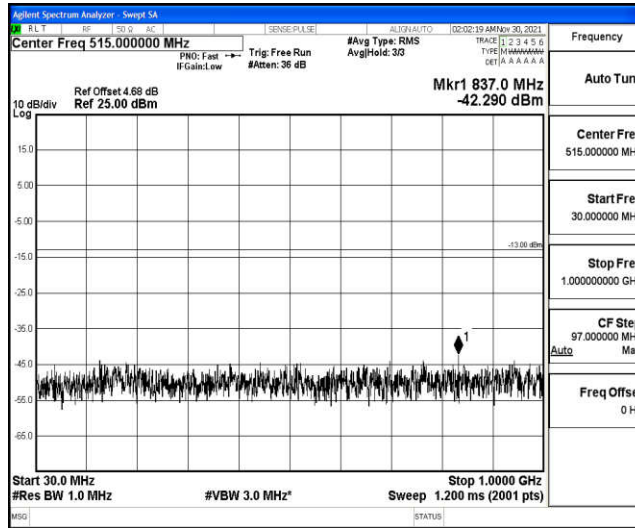

Band4-5MHz-16QAM-20175-1RB#0-Range1:0.009~0.15MHz

Band4-5MHz-16QAM-20175-1RB#0-Range2:0.15~30MHz

Band4-5MHz-16QAM-20175-1RB#0-Range3:30~1000MHz

Band4-5MHz-16QAM-20175-1RB#0-Range4:1000~10000MHz

Band4-5MHz-16QAM-20175-1RB#0-Range5:10000~20000MHz