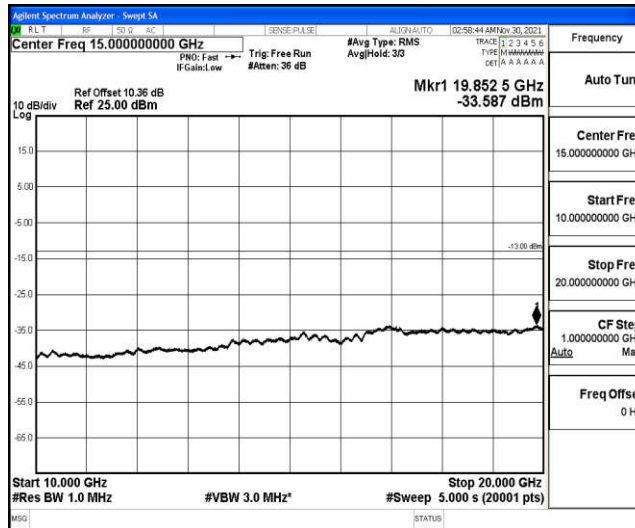

Band4-15MHz-16QAM-20325-1RB#0-Range1:0.009~0.15MHz

Band4-15MHz-16QAM-20325-1RB#0-Range2:0.15~30MHz

Band4-15MHz-16QAM-20325-1RB#0-Range3:30~1000MHz

Band4-15MHz-16QAM-20325-1RB#0-Range4:1000~10000MHz

Band4-15MHz-16QAM-20325-1RB#0-Range5:10000~20000MHz