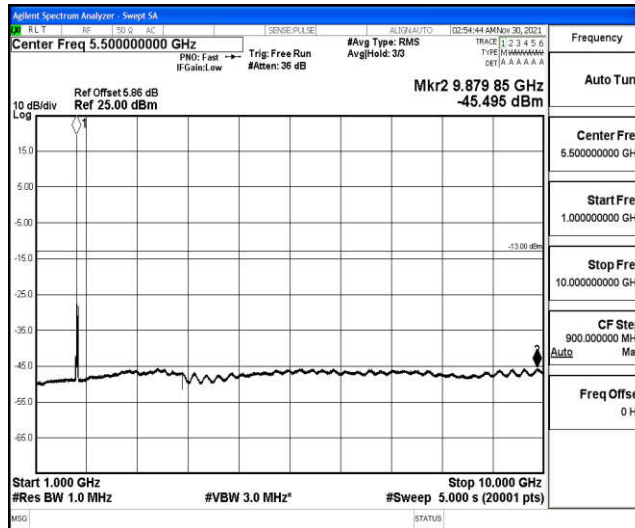

Band4-15MHz-16QAM-20175-1RB#0-Range1:0.009~0.15MHz

Band4-15MHz-16QAM-20175-1RB#0-Range2:0.15~30MHz

Band4-15MHz-16QAM-20175-1RB#0-Range3:30~1000MHz

Band4-15MHz-16QAM-20175-1RB#0-Range4:1000~10000MHz

Band4-15MHz-16QAM-20175-1RB#0-Range5:10000~20000MHz