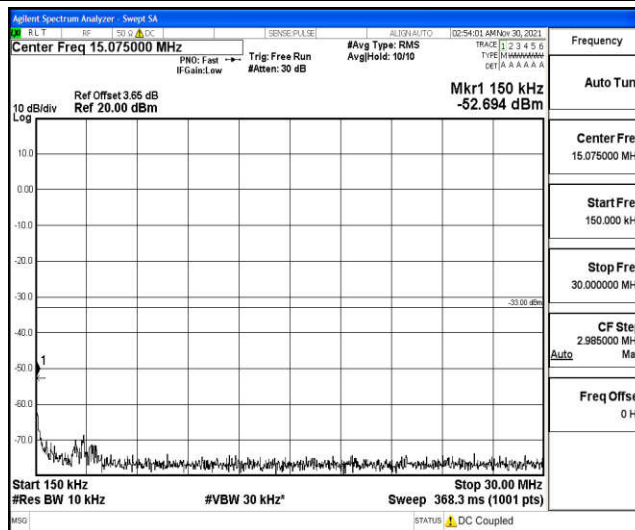

Band4-15MHz-16QAM-20175-1RB#0-Range2:0.15~30MHz

Band4-15MHz-16QAM-20175-1RB#0-Range3:30~1000MHz