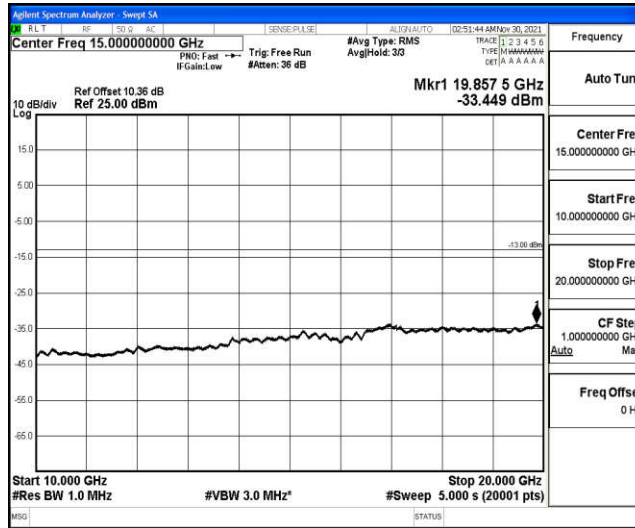

Band4-15MHz-16QAM-20025-1RB#0-Range1:0.009~0.15MHz

Band4-15MHz-16QAM-20025-1RB#0-Range2:0.15~30MHz

Band4-15MHz-16QAM-20025-1RB#0-Range3:30~1000MHz

Band4-15MHz-16QAM-20025-1RB#0-Range4:1000~10000MHz

Band4-15MHz-16QAM-20025-1RB#0-Range5:10000~20000MHz