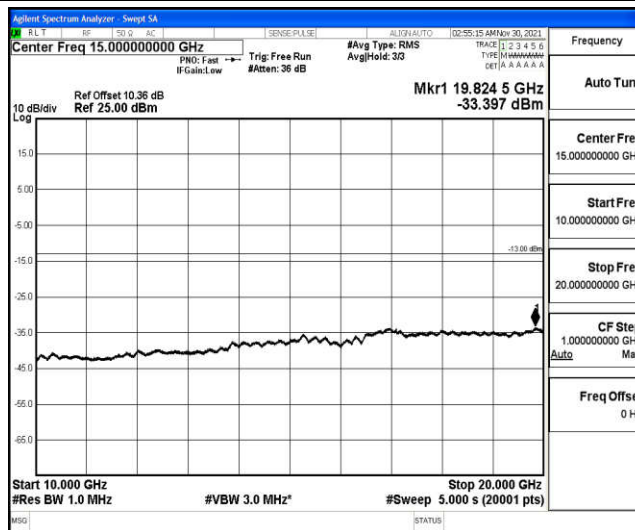

Band4-15MHz-16QAM-20175-1RB#0-Range1:0.009~0.15MHz

Band4-15MHz-16QAM-20175-1RB#0-Range2:0.15~30MHz

Band4-15MHz-16QAM-20175-1RB#0-Range3:30~1000MHz

Band4-15MHz-16QAM-20175-1RB#0-Range4:1000~10000MHz

Band4-15MHz-16QAM-20175-1RB#0-Range5:10000~20000MHz