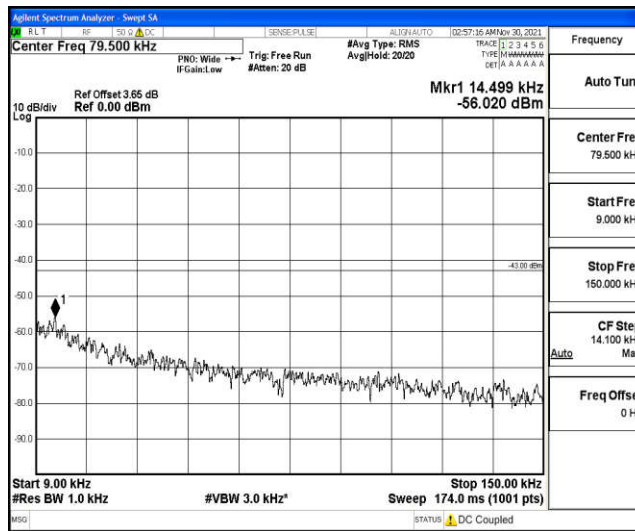

Band4-15MHz-16QAM-20325-1RB#0-Range1:0.009~0.15MHz

Band4-15MHz-16QAM-20325-1RB#0-Range2:0.15~30MHz