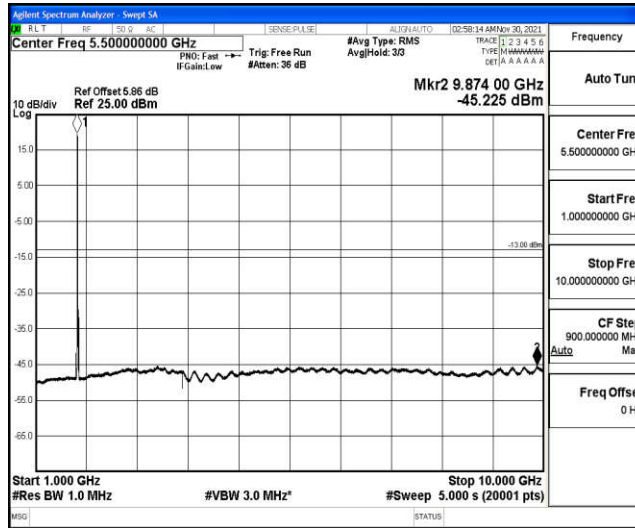

Band4-15MHz-16QAM-20325-1RB#0-Range1:0.009~0.15MHz

Band4-15MHz-16QAM-20325-1RB#0-Range2:0.15~30MHz

Band4-15MHz-16QAM-20325-1RB#0-Range3:30~1000MHz

Band4-15MHz-16QAM-20325-1RB#0-Range4:1000~10000MHz

Band4-15MHz-16QAM-20325-1RB#0-Range5:10000~20000MHz