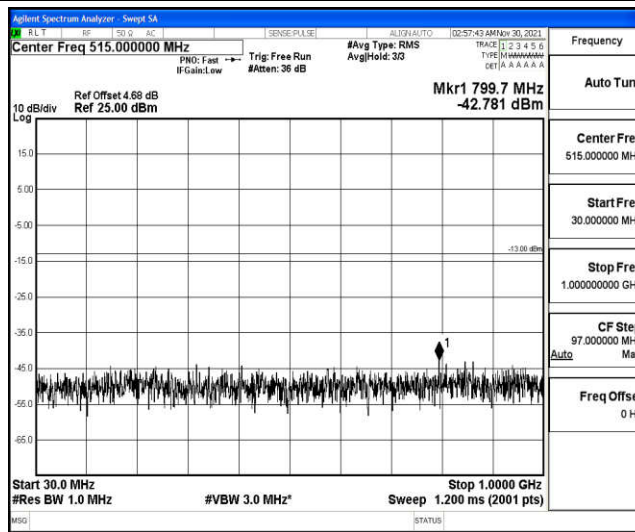

Band4-15MHz-16QAM-20325-1RB#0-Range3:30~1000MHz

Band4-15MHz-16QAM-20325-1RB#0-Range4:1000~10000MHz