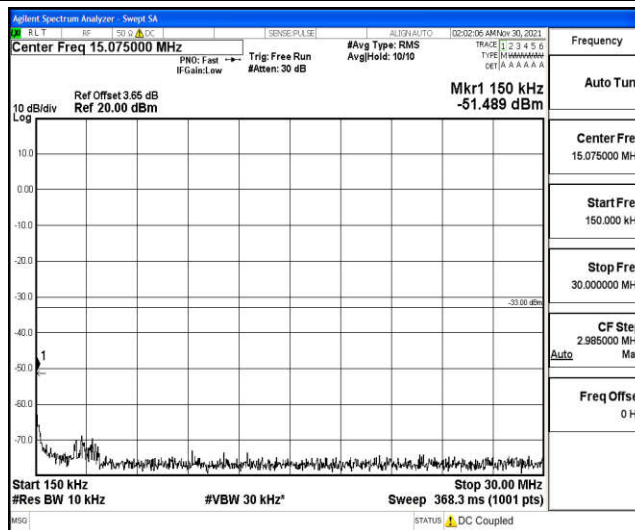

Band4-5MHz-16QAM-20175-1RB#0-Range1:0.009~0.15MHz

Band4-5MHz-16QAM-20175-1RB#0-Range2:0.15~30MHz

Band4-5MHz-16QAM-20175-1RB#0-Range3:30~1000MHz

Band4-5MHz-16QAM-20175-1RB#0-Range4:1000~10000MHz

Band4-5MHz-16QAM-20175-1RB#0-Range5:10000~20000MHz