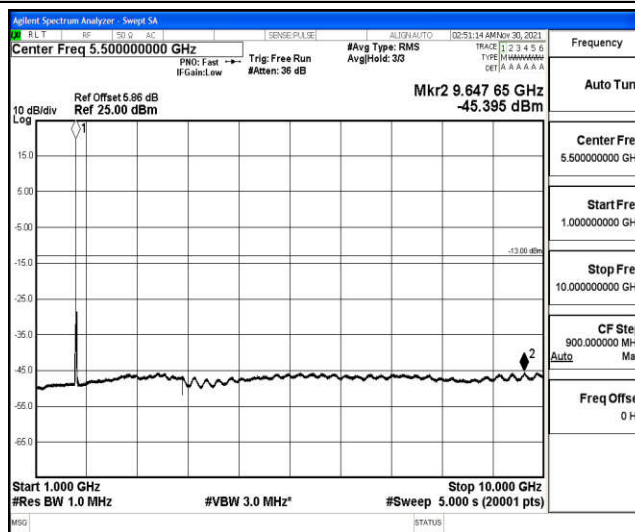

Band4-15MHz-16QAM-20025-1RB#0-Range1:0.009~0.15MHz

Band4-15MHz-16QAM-20025-1RB#0-Range2:0.15~30MHz

Band4-15MHz-16QAM-20025-1RB#0-Range3:30~1000MHz

Band4-15MHz-16QAM-20025-1RB#0-Range4:1000~10000MHz

Band4-15MHz-16QAM-20025-1RB#0-Range5:10000~20000MHz