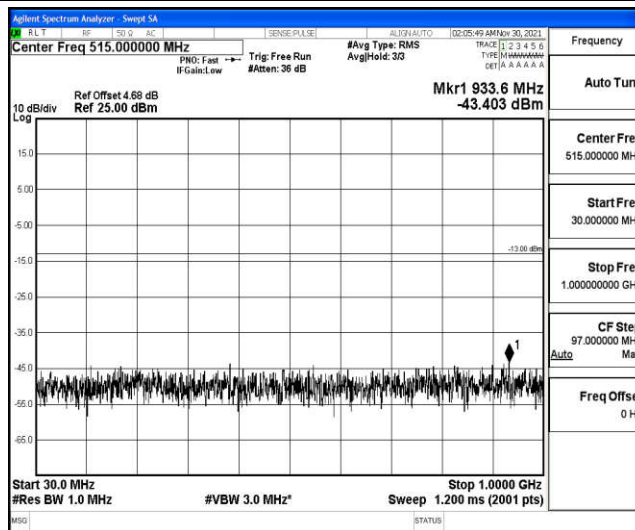

Band4-5MHz-16QAM-20375-1RB#0-Range3:30~1000MHz

Band4-5MHz-16QAM-20375-1RB#0-Range4:1000~10000MHz