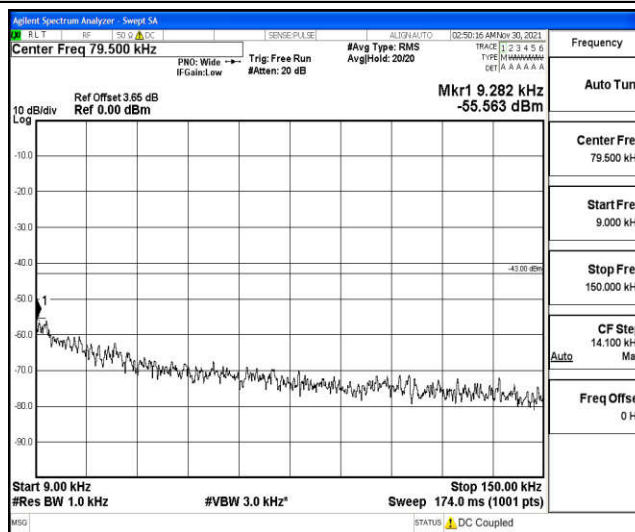

Band4-15MHz-16QAM-20025-1RB#0-Range1:0.009~0.15MHz

Band4-15MHz-16QAM-20025-1RB#0-Range2:0.15~30MHz