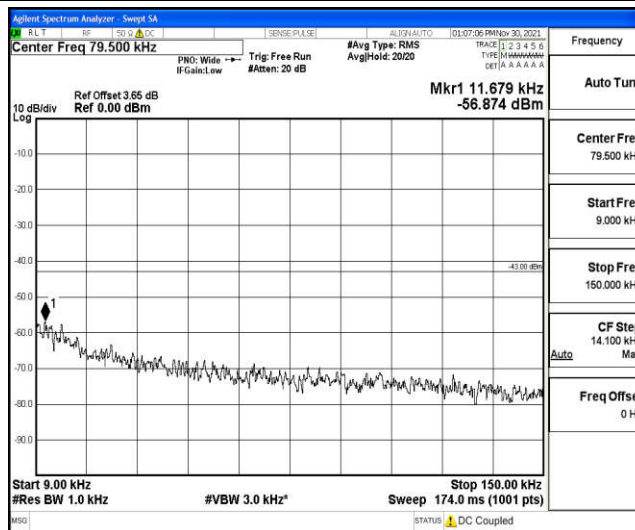

Band4-20MHz-QPSK-20050-1RB#0-Range1:0.009~0.15MHz

Band4-20MHz-QPSK-20050-1RB#0-Range2:0.15~30MHz