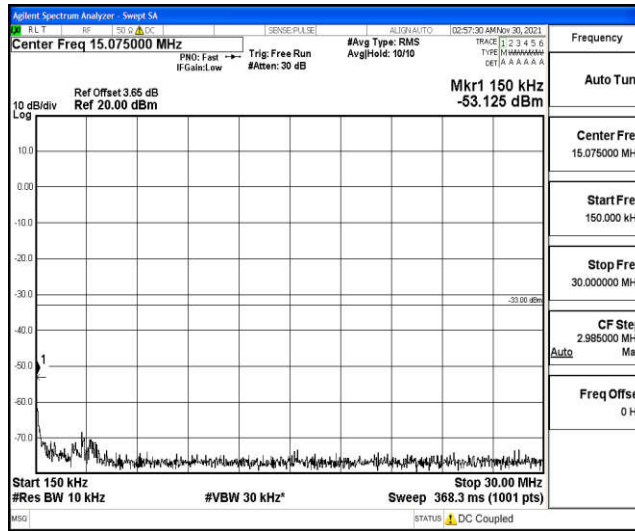

Band4-15MHz-16QAM-20325-1RB#0-Range2:0.15~30MHz

Band4-15MHz-16QAM-20325-1RB#0-Range3:30~1000MHz