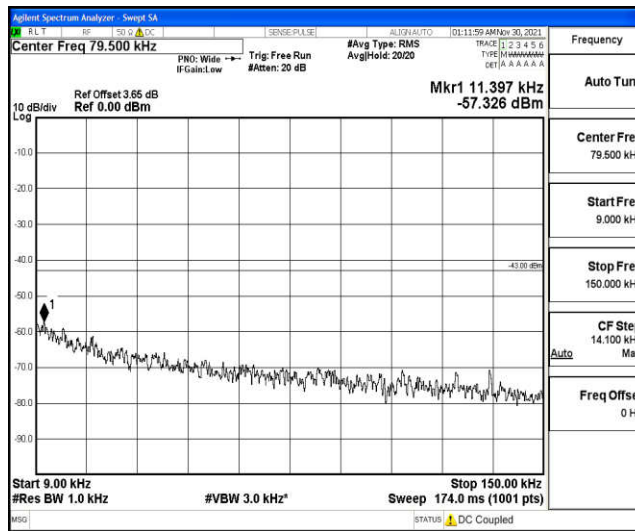

Band4-1.4MHz-16QAM-20175-1RB#0-Range2:0.15~30MHz

Band4-1.4MHz-16QAM-20175-1RB#0-Range3:30~1000MHz

Band4-1.4MHz-16QAM-20175-1RB#0-Range4:1000~10000MHz

Band4-1.4MHz-16QAM-20175-1RB#0-Range5:10000~20000MHz

Band4-1.4MHz-16QAM-20393-1RB#0-Range1:0.009~0.15MHz