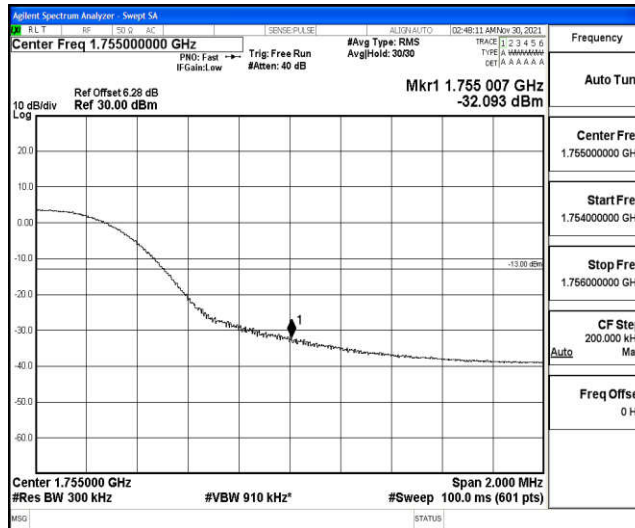

Band4-10MHz-16QAM-20000-50RB#0

Band4-10MHz-16QAM-20350-50RB#0

Band4-15MHz-QPSK-20025-75RB#0

Band4-15MHz-QPSK-20325-75RB#0

Band4-15MHz-16QAM-20025-75RB#0

Band4-15MHz-16QAM-20325-75RB#0

Band4-20MHz-QPSK-20050-100RB#0