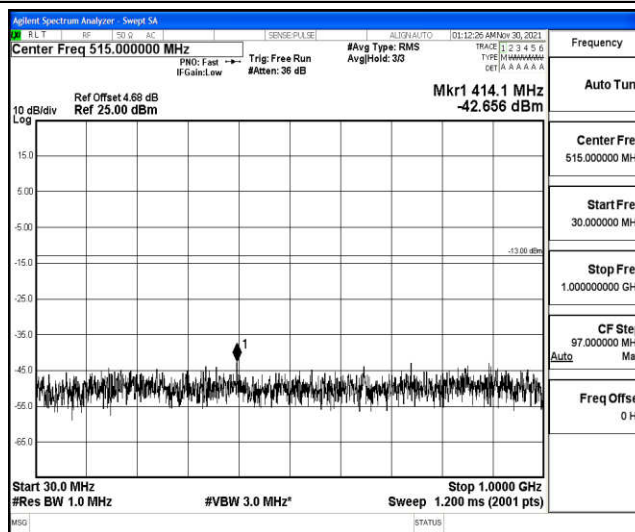

Band4-1.4MHz-16QAM-20393-1RB#0-Range3:30~1000MHz