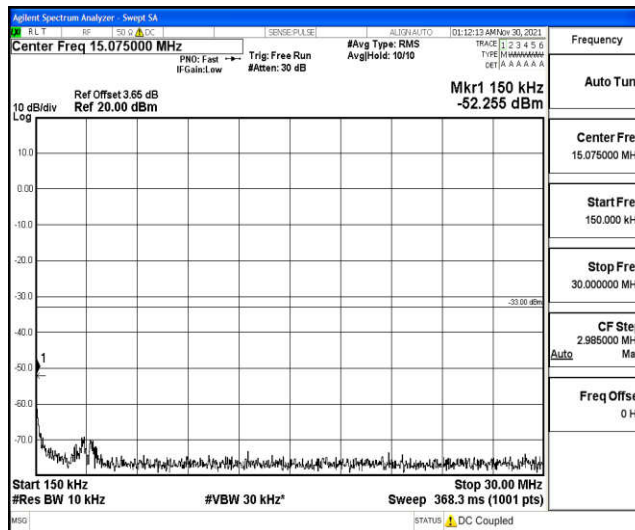

Band4-1.4MHz-16QAM-20393-1RB#0-Range2:0.15~30MHz