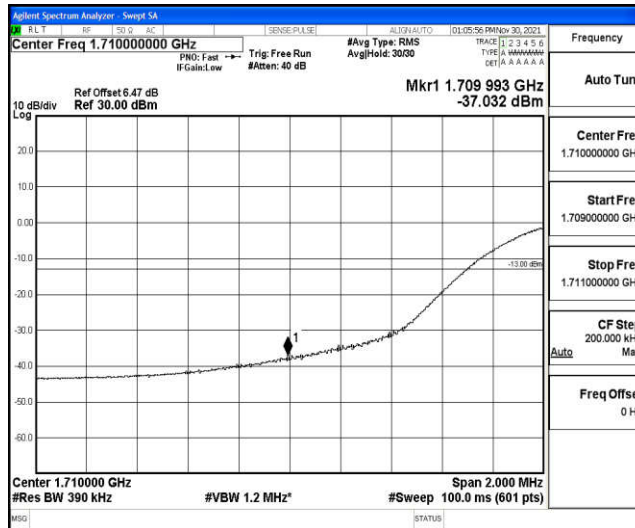

Band4-20MHz-16QAM-20050-100RB#0