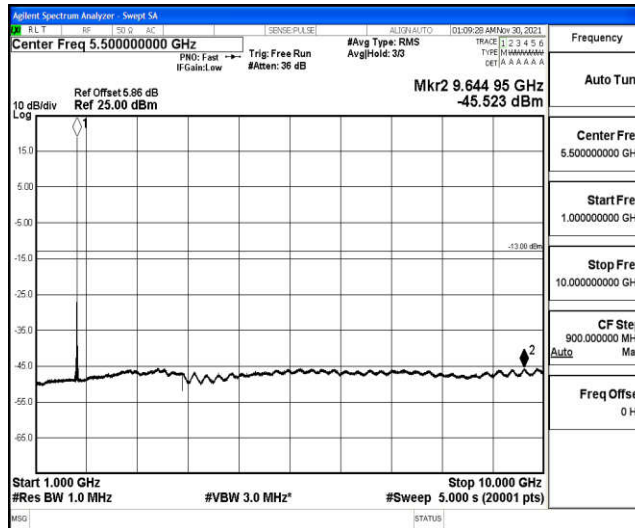

Band4-1.4MHz-16QAM-20175-1RB#0-Range4:1000~10000MHz