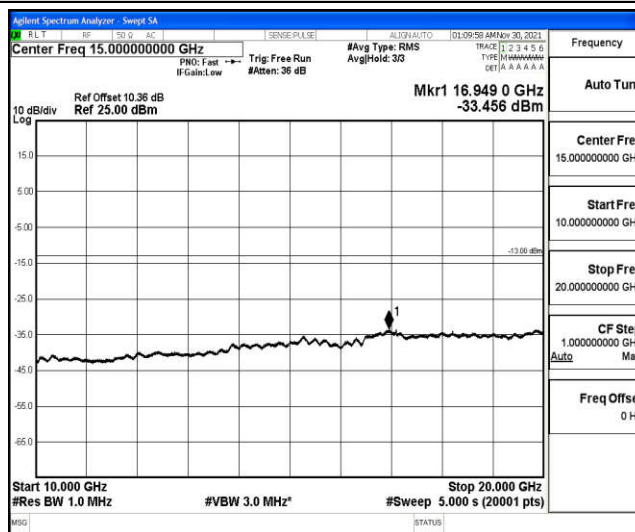

Band4-1.4MHz-16QAM-20175-1RB#0-Range2:0.15~30MHz

Band4-1.4MHz-16QAM-20175-1RB#0-Range3:30~1000MHz

Band4-1.4MHz-16QAM-20175-1RB#0-Range4:1000~10000MHz

Band4-1.4MHz-16QAM-20175-1RB#0-Range5:10000~20000MHz

Band4-1.4MHz-16QAM-20393-1RB#0-Range1:0.009~0.15MHz