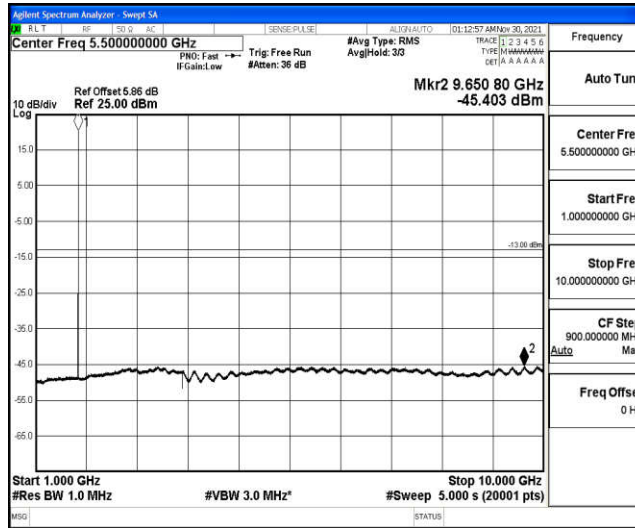

Band4-1.4MHz-16QAM-20393-1RB#0-Range4:1000~10000MHz