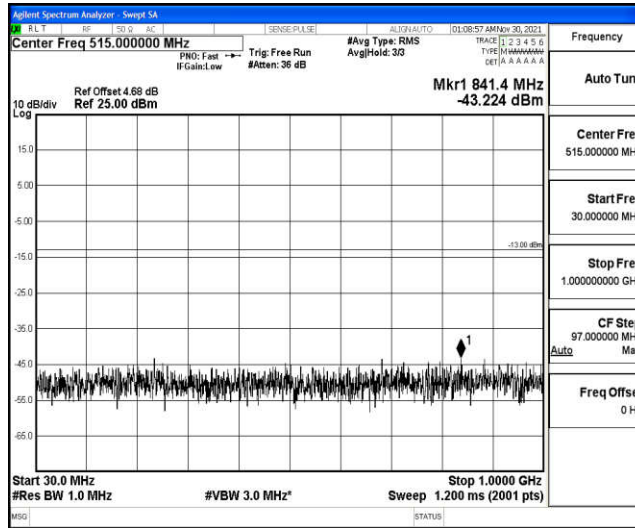

Band4-1.4MHz-16QAM-20175-1RB#0-Range3:30~1000MHz