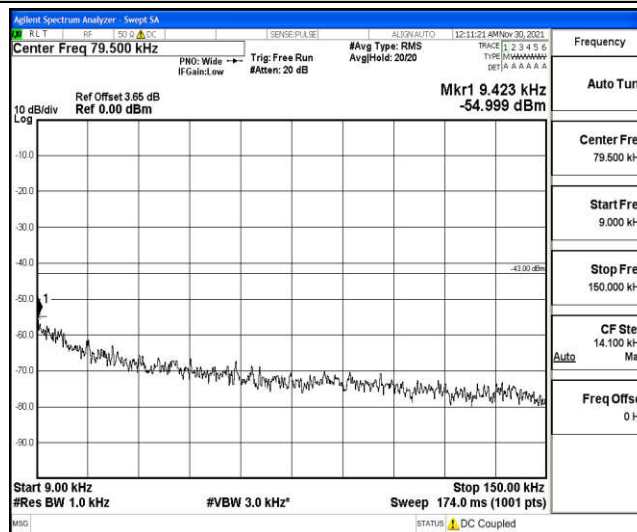

Band2-15MHz-16QAM-18675-1RB#0-Range1:0.009~0.15MHz

Band2-15MHz-16QAM-18675-1RB#0-Range2:0.15~30MHz