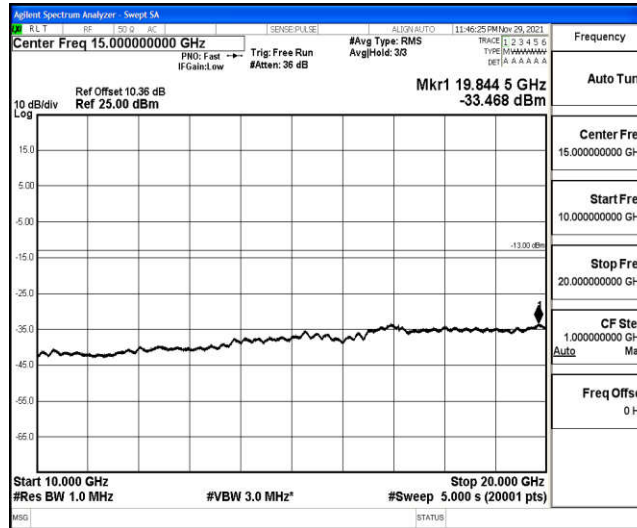

Band2-10MHz-16QAM-18900-1RB#0-Range1:0.009~0.15MHz