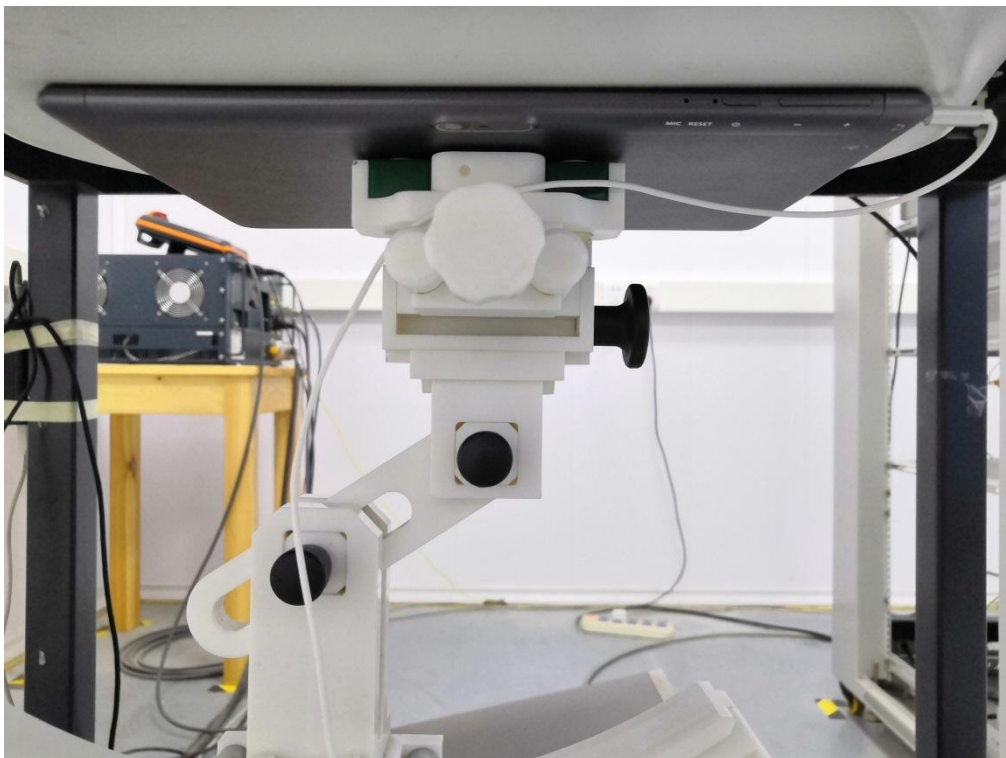

Test Setup Photos of the EUT

6.1 Photograph of liquid depth

Photograph of the depth in the Body Phantom (750MHz, 16.1cm depth)

Photograph of the depth in the Body Phantom (835MHz, 16.1cm depth)

Photograph of the depth in the Body Phantom (1800MHz, 16.0cm depth)

Photograph of the depth in the Body Phantom (1900MHz, 16.0cm depth)

Photograph of the depth in the Body Phantom (2450MHz, 15.7cm depth)

Photograph of the depth in the Body Phantom (2600MHz, 16.2cm depth)

6.2 Photograph of the Test

0mm body-worn Back Side Setup Photo (hotspot)

0mm body-worn Front Side Setup Photo (hotspot)

0mm body-worn Top Side Setup Photo (hotspot)

0mm body-worn Bottom Side Setup Photo (hotspot)