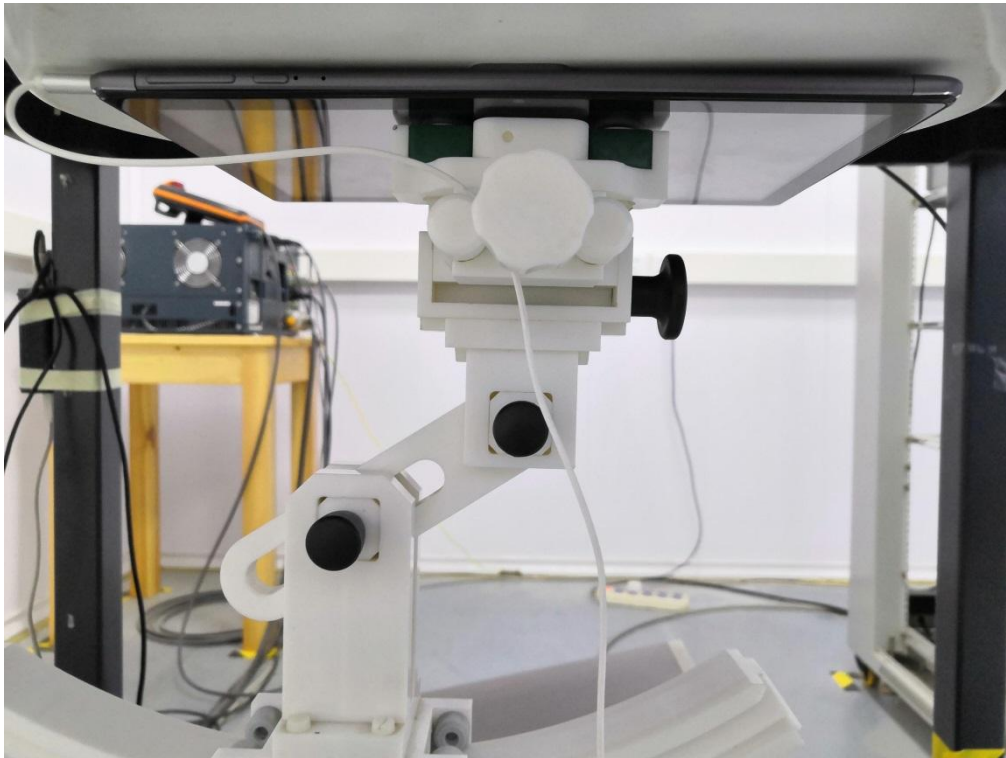

Test Setup Photos of the EUT

6.1 Photograph of liquid depth

Photograph of the depth in the Body Phantom (750MHz, 16.1cm depth)

Photograph of the depth in the Body Phantom (835MHz, 16.1cm depth)

Photograph of the depth in the Body Phantom (1800MHz, 16.0cm depth)

Photograph of the depth in the Body Phantom (1900MHz, 16.0cm depth)

Photograph of the depth in the Body Phantom (2450MHz, 15.7cm depth)

Photograph of the depth in the Body Phantom (2600MHz, 16.2cm depth)

6.2 Photograph of the Test

0mm body-worn Back Side Setup Photo (hotspot)

0mm body-worn Front Side Setup Photo (hotspot)

0mm body-worn Top Side Setup Photo (hotspot)

0mm body-worn Bottom Side Setup Photo (hotspot)