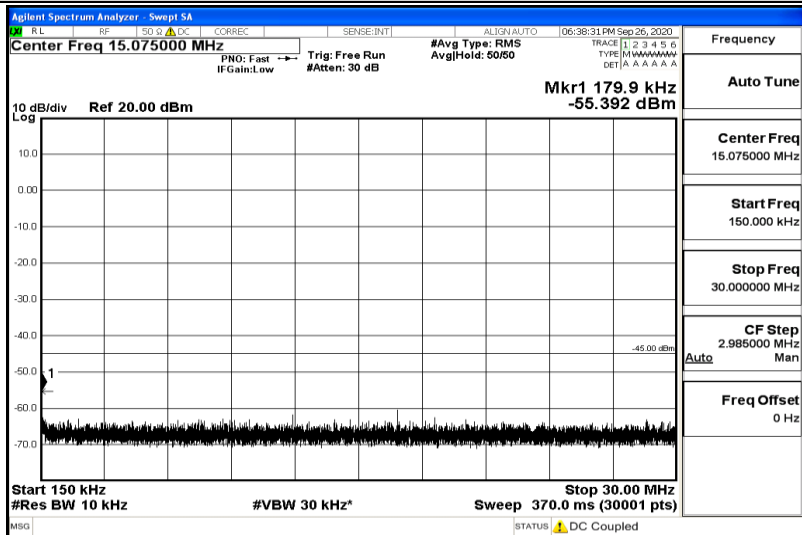

Band7-20MHz-QPSK-20850-1RB#0-Range2:0.15~30MHz

Band7-20MHz-QPSK-20850-1RB#0-Range3:30~1000MHz