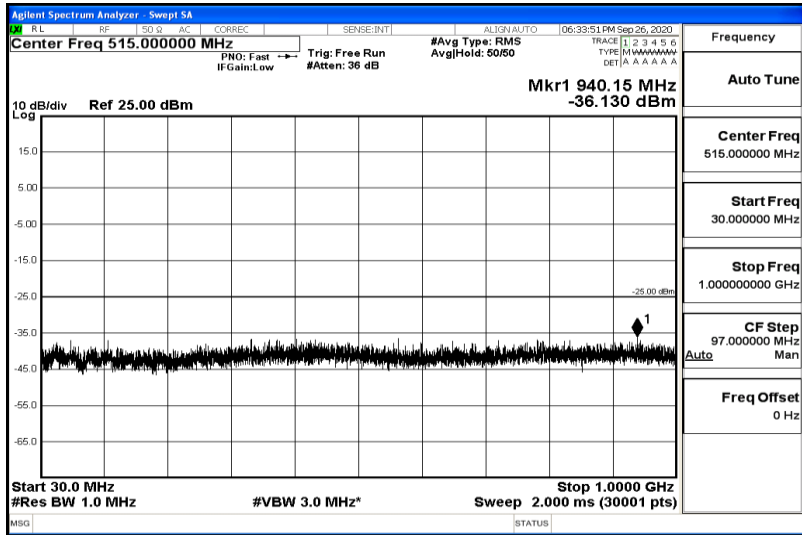

Band7-15MHz-16QAM-21375-1RB#0-Range1:0.009~0.15MHz

Band7-15MHz-16QAM-21375-1RB#0-Range2:0.15~30MHz

Band7-15MHz-16QAM-21375-1RB#0-Range3:30~1000MHz

Band7-15MHz-16QAM-21375-1RB#0-Range4:1000~5000MHz

Band7-15MHz-16QAM-21375-1RB#0-Range5:5000~12000MHz