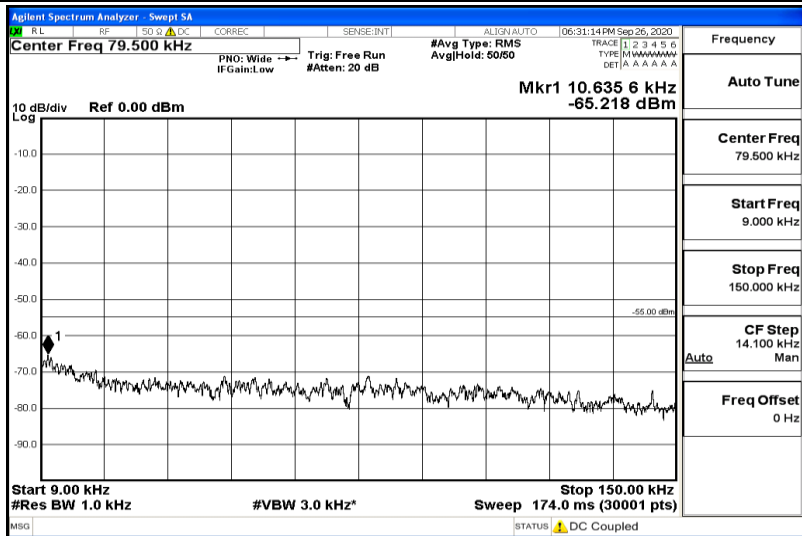

Band7-15MHz-QPSK-21375-1RB#0-Range1:0.009~0.15MHz

Band7-15MHz-QPSK-21375-1RB#0-Range2:0.15~30MHz