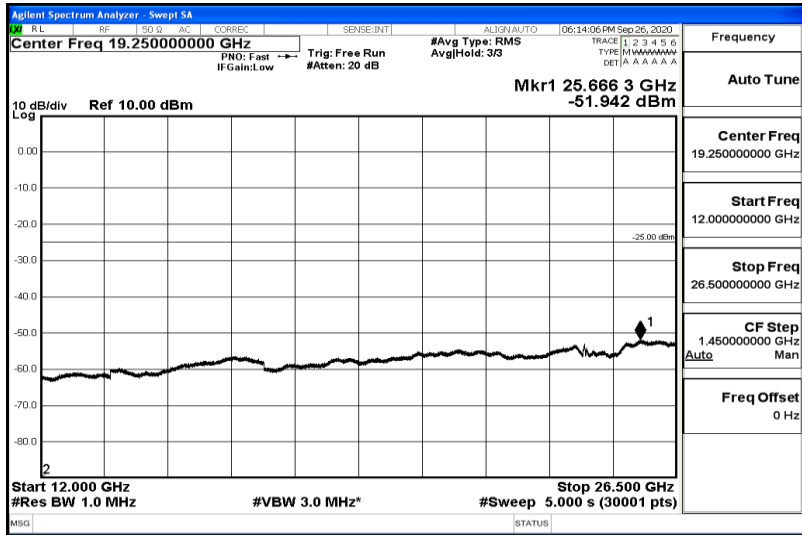

Band7-10MHz-16QAM-20800-1RB#0-Range6:12000~26500MHz

Band7-10MHz-16QAM-21100-1RB#0-Range1:0.009~0.15MHz