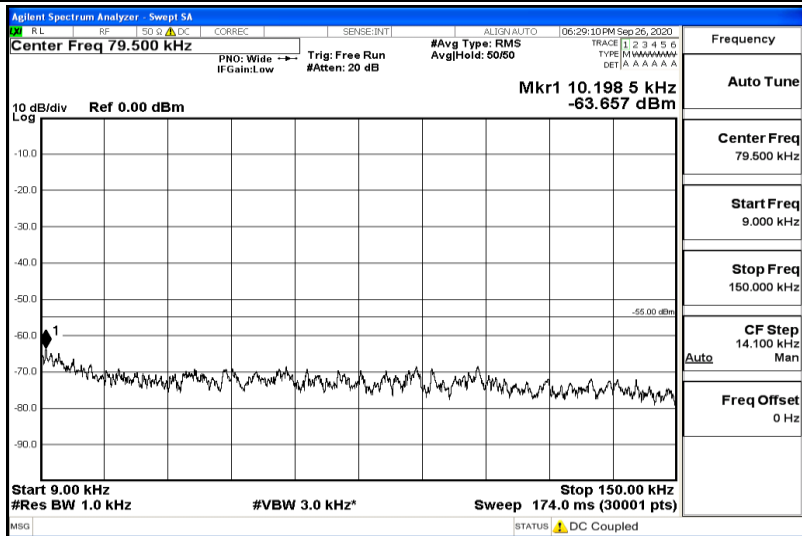

Band7-15MHz-16QAM-20825-1RB#0-Range3:30~1000MHz

Band7-15MHz-16QAM-20825-1RB#0-Range4:1000~5000MHz

Band7-15MHz-16QAM-20825-1RB#0-Range5:5000~12000MHz

Band7-15MHz-16QAM-20825-1RB#0-Range6:12000~26500MHz

Band7-15MHz-16QAM-21100-1RB#0-Range1:0.009~0.15MHz