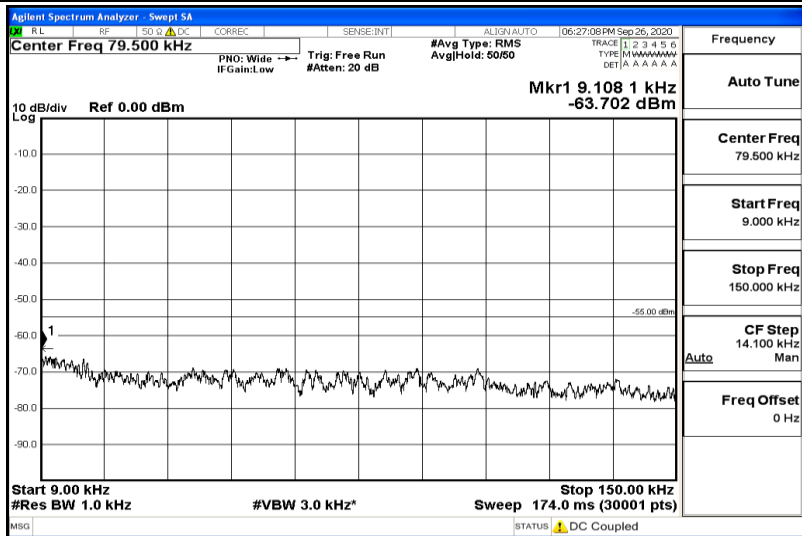

Band7-15MHz-QPSK-21100-1RB#0-Range1:0.009~0.15MHz

Band7-15MHz-QPSK-21100-1RB#0-Range2:0.15~30MHz