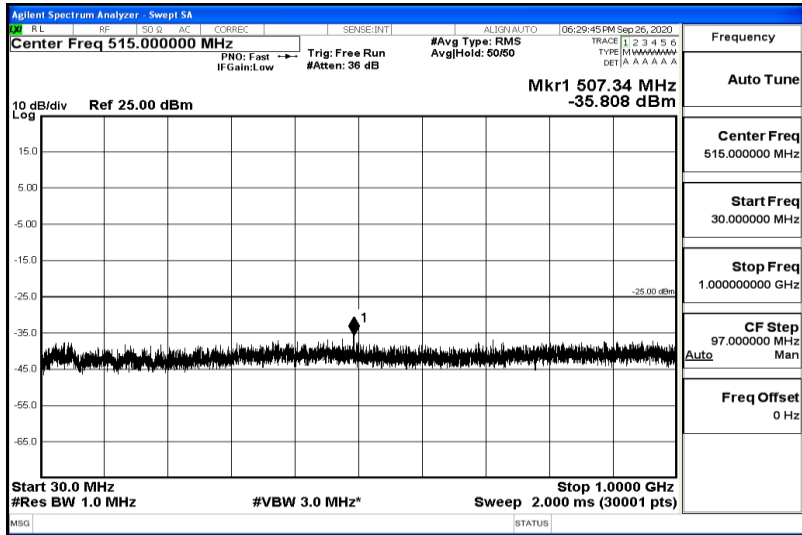

Band7-15MHz-16QAM-21100-1RB#0-Range3:30~1000MHz

Band7-15MHz-16QAM-21100-1RB#0-Range4:1000~5000MHz