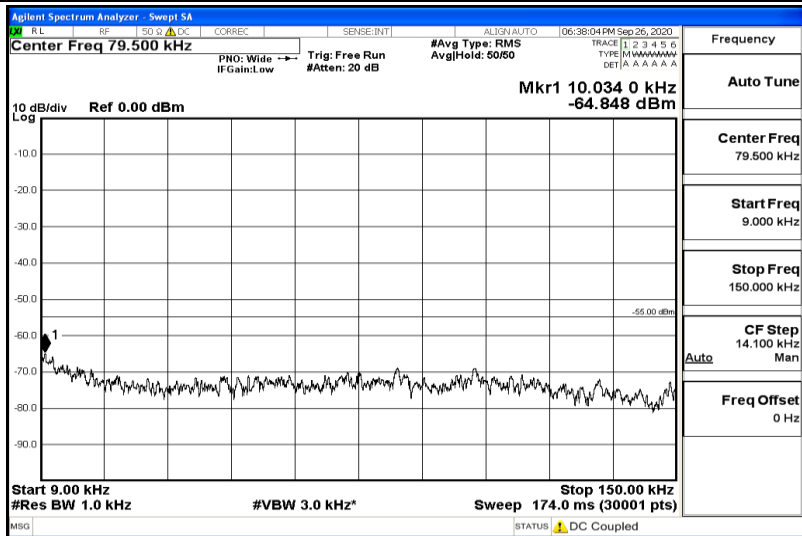

Band7-20MHz-QPSK-20850-1RB#0-Range1:0.009~0.15MHz

Band7-20MHz-QPSK-20850-1RB#0-Range2:0.15~30MHz