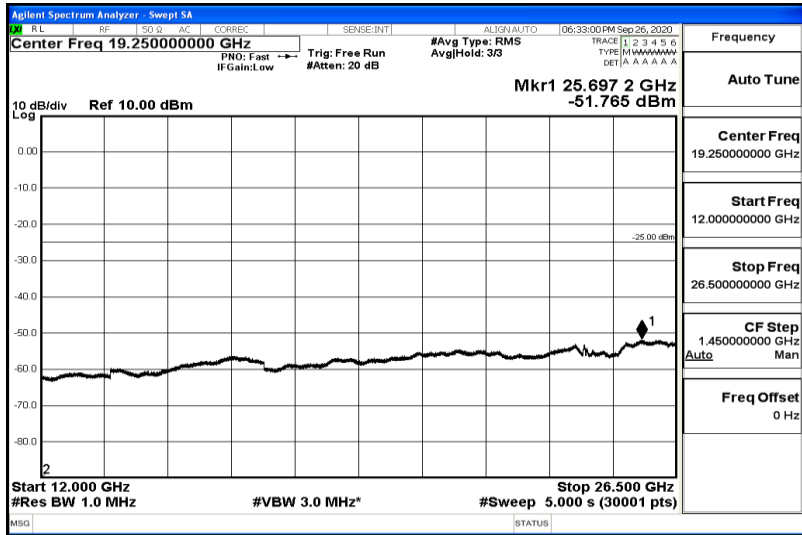

Band7-15MHz-QPSK-21375-1RB#0-Range6:12000~26500MHz

Band7-15MHz-16QAM-20825-1RB#0-Range1:0.009~0.15MHz