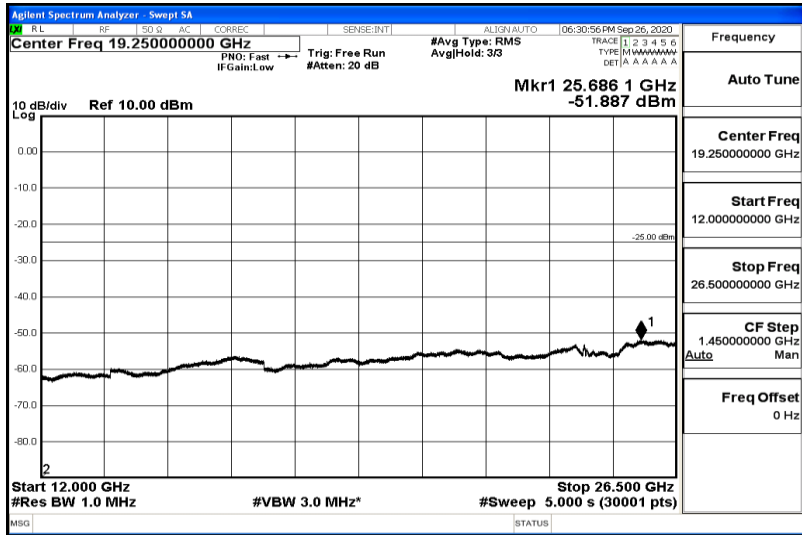

Band7-15MHz-16QAM-21100-1RB#0-Range2:0.15~30MHz

Band7-15MHz-16QAM-21100-1RB#0-Range3:30~1000MHz

Band7-15MHz-16QAM-21100-1RB#0-Range4:1000~5000MHz

Band7-15MHz-16QAM-21100-1RB#0-Range5:5000~12000MHz

Band7-15MHz-16QAM-21100-1RB#0-Range6:12000~26500MHz