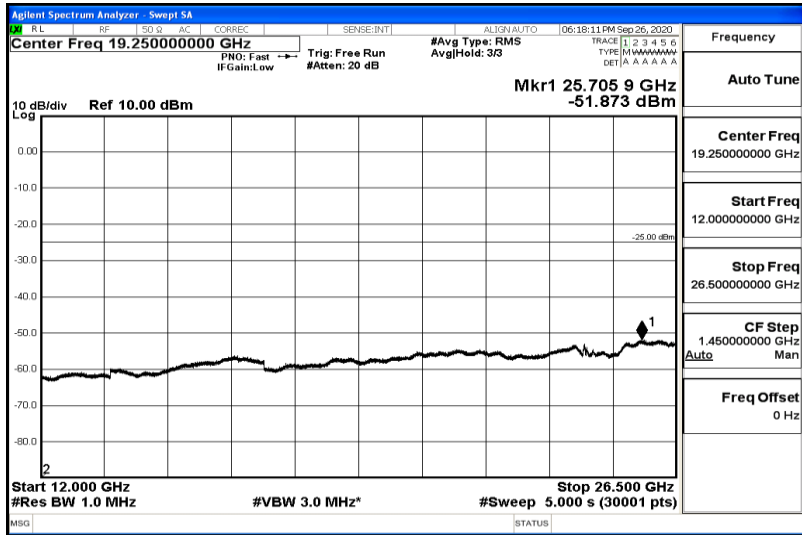

Band7-10MHz-16QAM-21100-1RB#0-Range6:12000~26500MHz

Band7-10MHz-16QAM-21400-1RB#0-Range1:0.009~0.15MHz