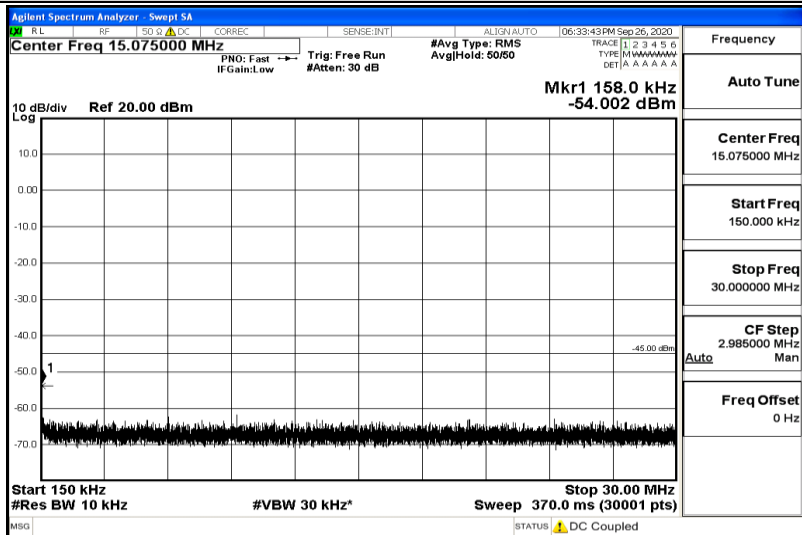

Band7-15MHz-16QAM-21375-1RB#0-Range2:0.15~30MHz

Band7-15MHz-16QAM-21375-1RB#0-Range3:30~1000MHz