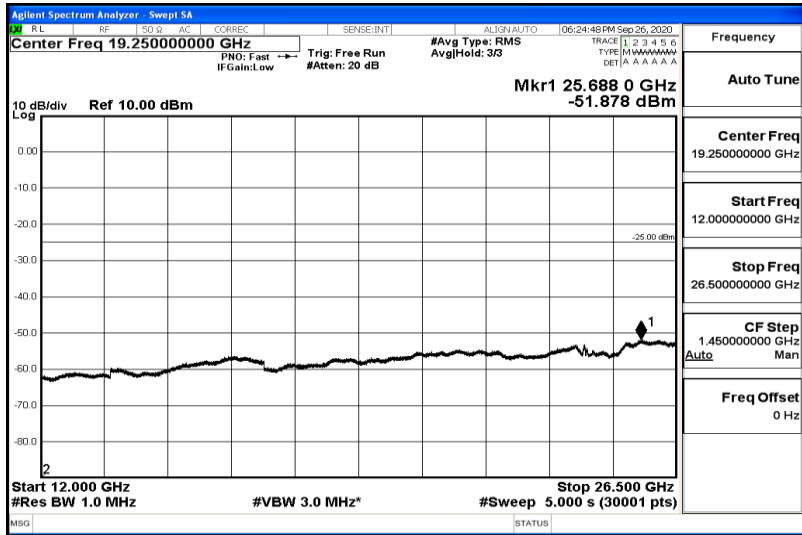

Band7-15MHz-QPSK-20825-1RB#0-Range6:12000~26500MHz

Band7-15MHz-QPSK-21100-1RB#0-Range1:0.009~0.15MHz