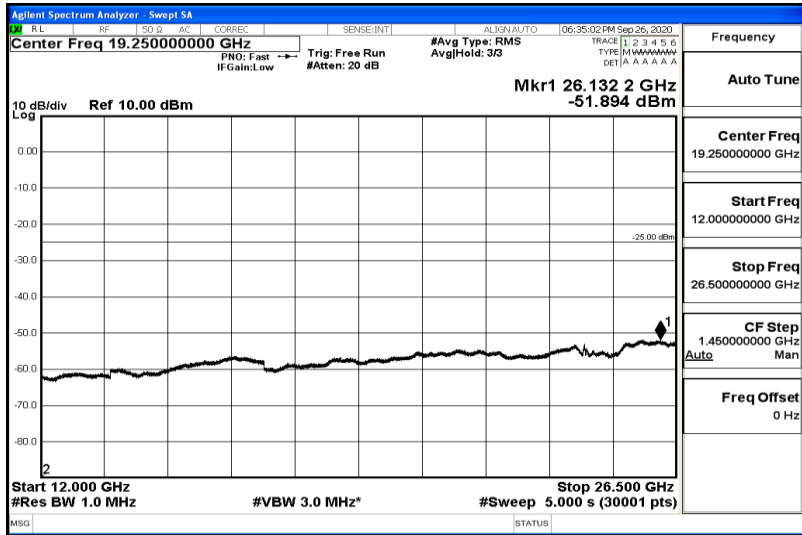

Band7-15MHz-16QAM-21375-1RB#0-Range6:12000~26500MHz

Band7-20MHz-QPSK-20850-1RB#0-Range1:0.009~0.15MHz