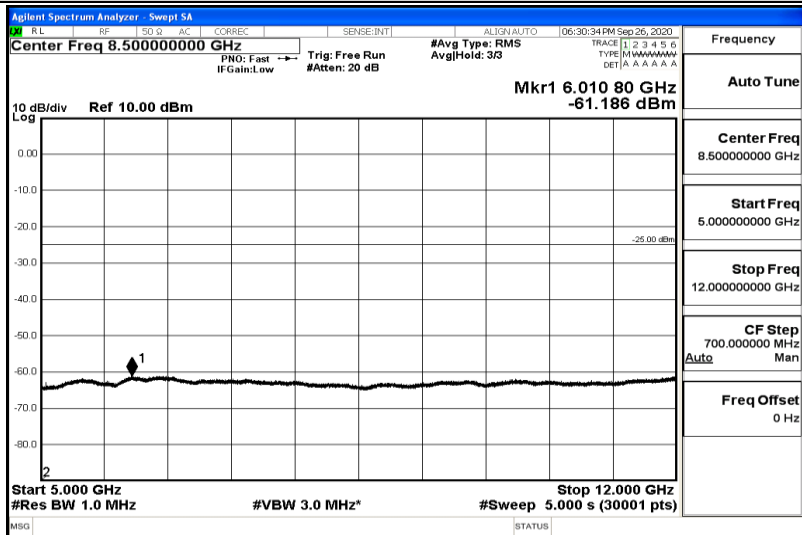

Band7-15MHz-16QAM-21100-1RB#0-Range2:0.15~30MHz

Band7-15MHz-16QAM-21100-1RB#0-Range3:30~1000MHz

Band7-15MHz-16QAM-21100-1RB#0-Range4:1000~5000MHz

Band7-15MHz-16QAM-21100-1RB#0-Range5:5000~12000MHz

Band7-15MHz-16QAM-21100-1RB#0-Range6:12000~26500MHz