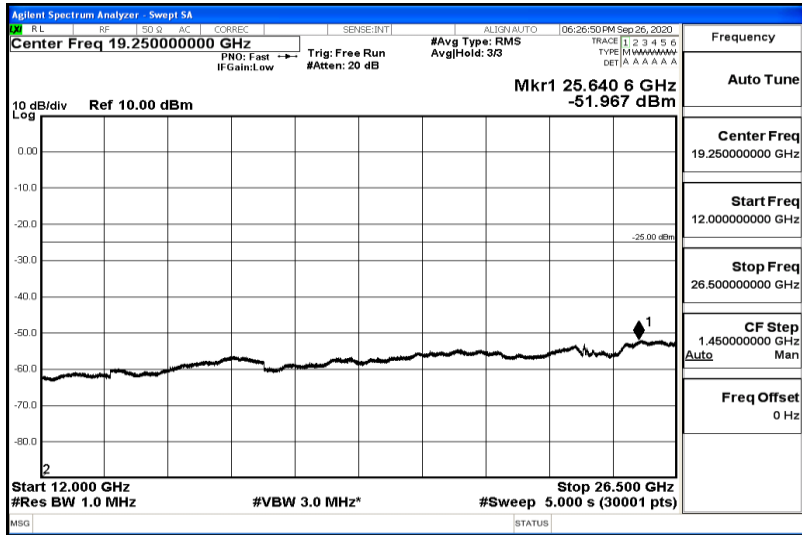

Band7-15MHz-16QAM-20825-1RB#0-Range3:30~1000MHz

Band7-15MHz-16QAM-20825-1RB#0-Range4:1000~5000MHz

Band7-15MHz-16QAM-20825-1RB#0-Range5:5000~12000MHz

Band7-15MHz-16QAM-20825-1RB#0-Range6:12000~26500MHz

Band7-15MHz-16QAM-21100-1RB#0-Range1:0.009~0.15MHz