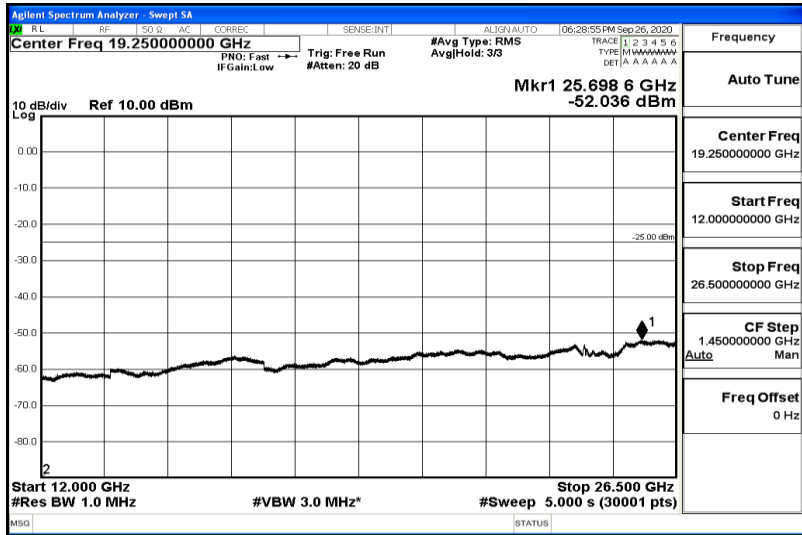

Band7-15MHz-QPSK-21100-1RB#0-Range6:12000~26500MHz

Band7-15MHz-QPSK-21375-1RB#0-Range1:0.009~0.15MHz