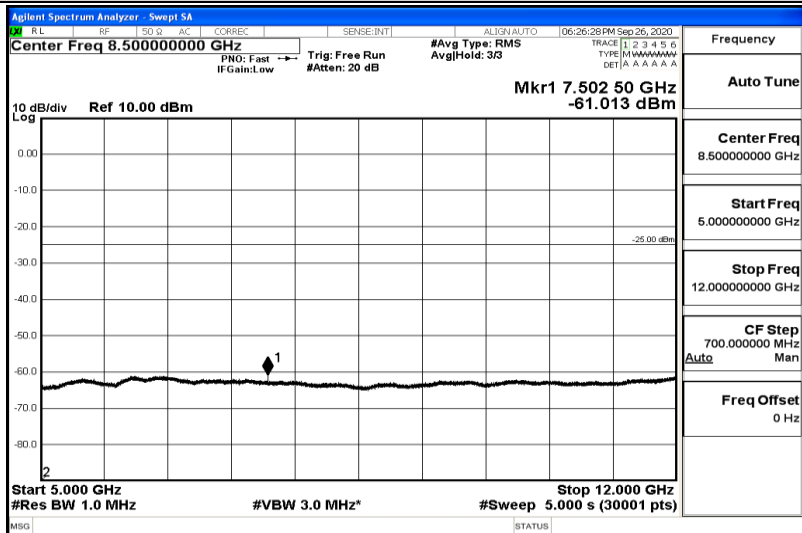

Band7-15MHz-16QAM-20825-1RB#0-Range5:5000~12000MHz

Band7-15MHz-16QAM-20825-1RB#0-Range6:12000~26500MHz