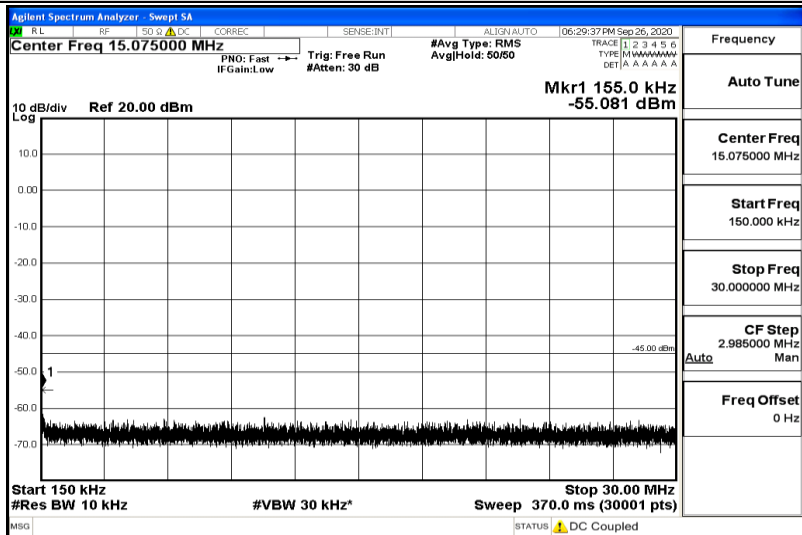

Band7-15MHz-16QAM-21100-1RB#0-Range2:0.15~30MHz

Band7-15MHz-16QAM-21100-1RB#0-Range3:30~1000MHz