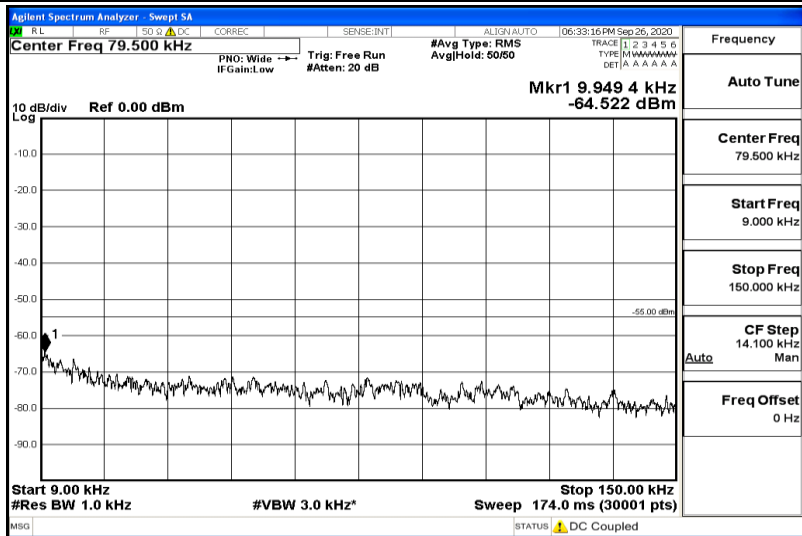

Band7-15MHz-16QAM-21375-1RB#0-Range1:0.009~0.15MHz

Band7-15MHz-16QAM-21375-1RB#0-Range2:0.15~30MHz