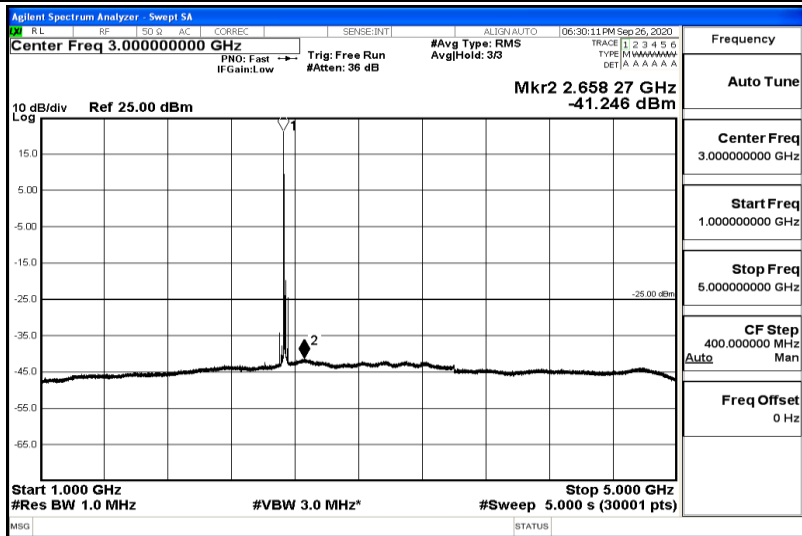

Band7-15MHz-16QAM-21100-1RB#0-Range4:1000~5000MHz

Band7-15MHz-16QAM-21100-1RB#0-Range5:5000~12000MHz