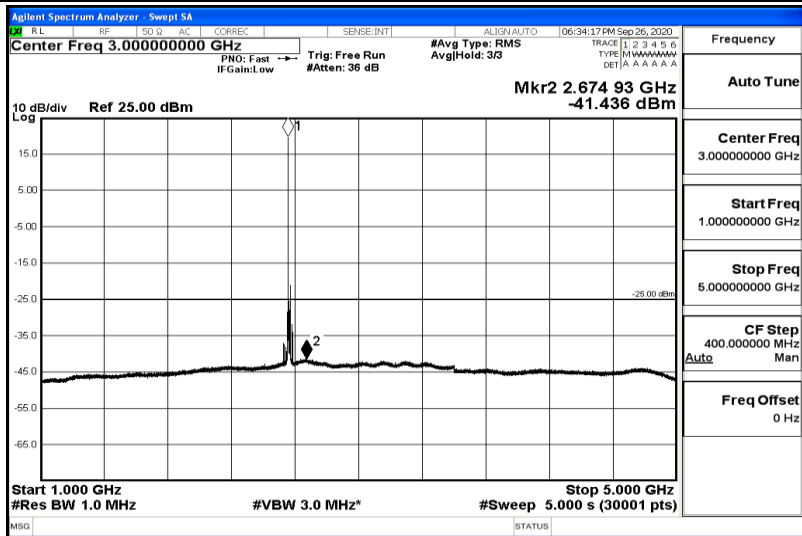

Band7-15MHz-16QAM-21375-1RB#0-Range1:0.009~0.15MHz

Band7-15MHz-16QAM-21375-1RB#0-Range2:0.15~30MHz

Band7-15MHz-16QAM-21375-1RB#0-Range3:30~1000MHz

Band7-15MHz-16QAM-21375-1RB#0-Range4:1000~5000MHz

Band7-15MHz-16QAM-21375-1RB#0-Range5:5000~12000MHz