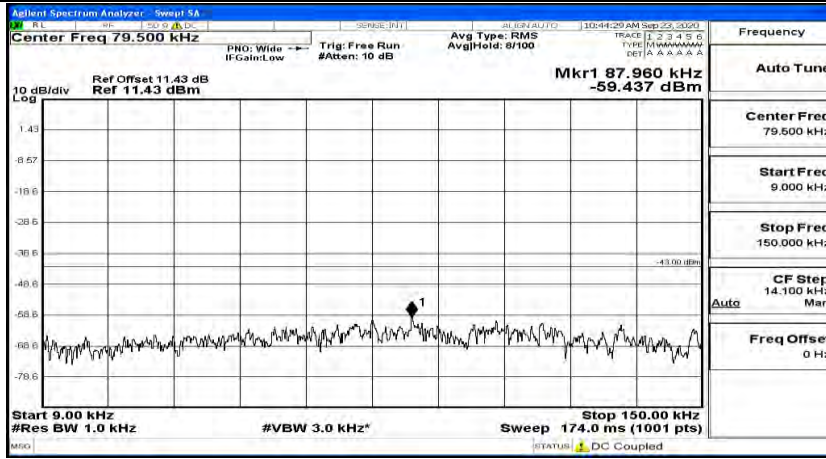

(Channel Bandwidth: 5 MHz)_HCH_QPSK_1RB#12