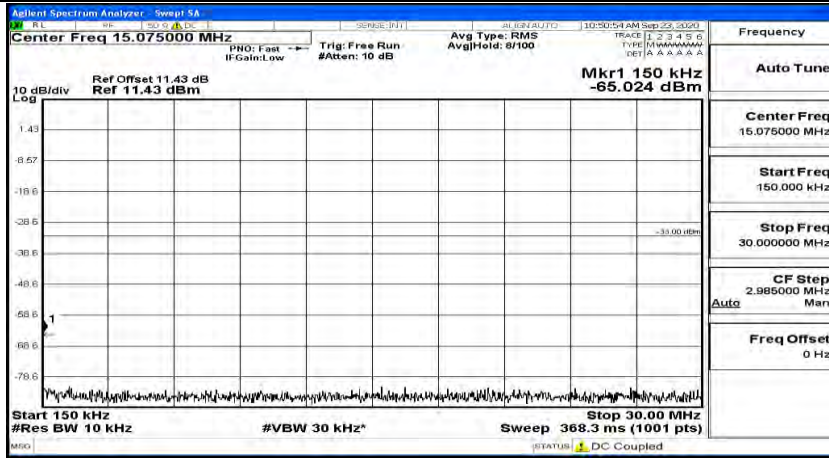

Channel Bandwidth: 15 MHz

(Channel Bandwidth:15 MHz)_LCH_QPSK_1RB#0

(Channel Bandwidth:15 MHz)_LCH_QPSK_1RB#37

(Channel Bandwidth:15 MHz)_LCH_QPSK_1RB#74

(Channel Bandwidth:15 MHz)_MCH_QPSK_1RB#0

(Channel Bandwidth:15 MHz)_MCH_QPSK_1RB#37