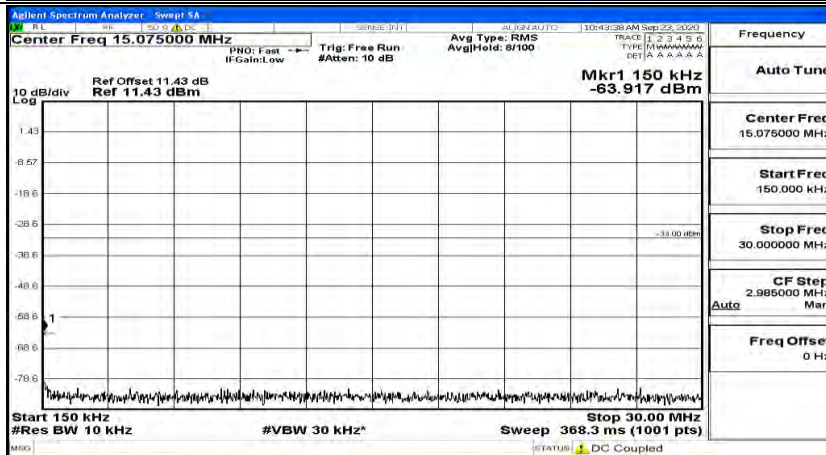

Channel Bandwidth: 5 MHz

(Channel Bandwidth: 5 MHz)_LCH_QPSK_1RB#0

(Channel Bandwidth: 5 MHz)_LCH_QPSK_1RB#12

(Channel Bandwidth: 5 MHz)_LCH_QPSK_1RB#24

(Channel Bandwidth: 5 MHz) MCH_QPSK_1RB#0

(Channel Bandwidth: 5 MHz) MCH_QPSK_1RB#12

(Channel Bandwidth: 5 MHz)_MCH_QPSK_1RB#24

(Channel Bandwidth: 5 MHz)_HCH_QPSK_1RB#0

(Channel Bandwidth: 5 MHz)_HCH_QPSK_1RB#12

(Channel Bandwidth: 5 MHz)_HCH_QPSK_1RB#24

(Channel Bandwidth: 5 MHz)_LCH_16QAM_1RB#0