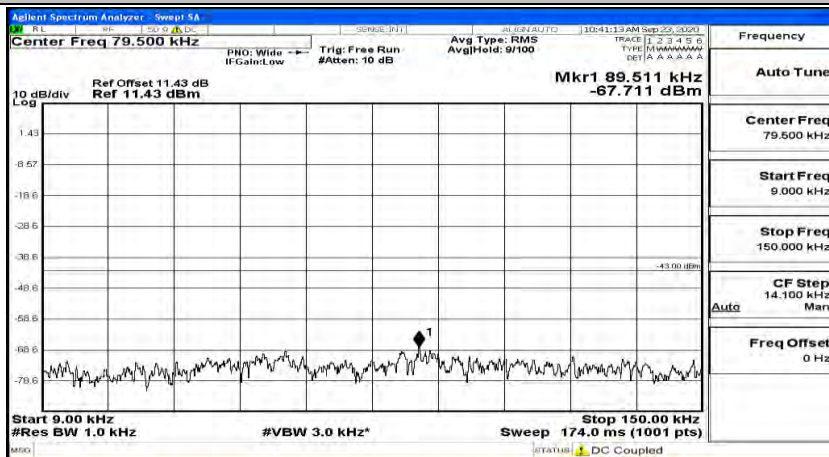

Channel Bandwidth: 5 MHz

(Channel Bandwidth: 5 MHz)_LCH_QPSK_1RB#0

(Channel Bandwidth: 5 MHz)_LCH_QPSK_1RB#12

(Channel Bandwidth: 5 MHz)_LCH_QPSK_1RB#24

(Channel Bandwidth: 5 MHz) MCH_QPSK_1RB#0

(Channel Bandwidth: 5 MHz) MCH_QPSK_1RB#12