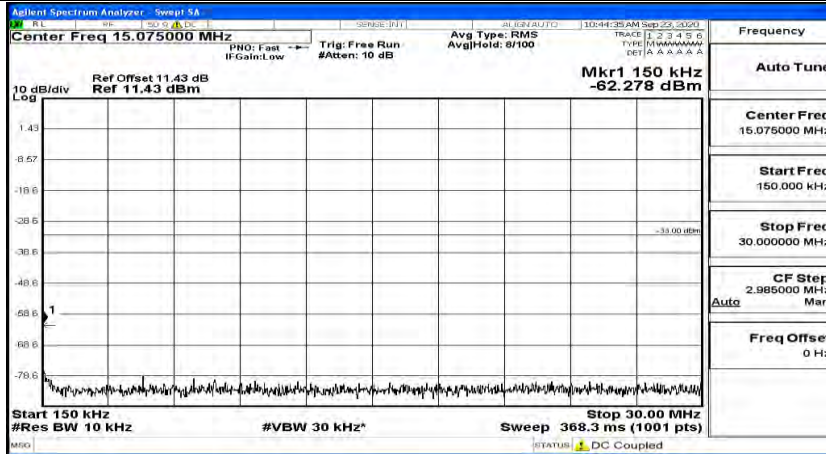

(Channel Bandwidth: 5 MHz)_HCH_QPSK_1RB#12