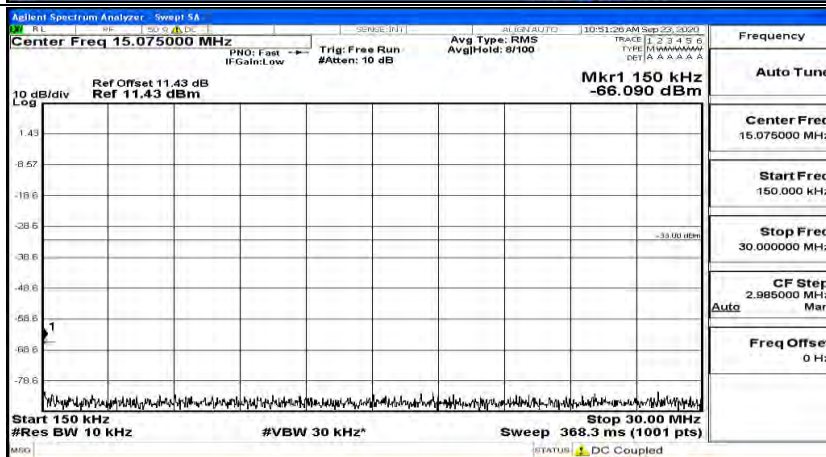

(Channel Bandwidth:15 MHz)_LCH_16QAM_1RB#37

(Channel Bandwidth:15 MHz)_LCH_16QAM_1RB#74