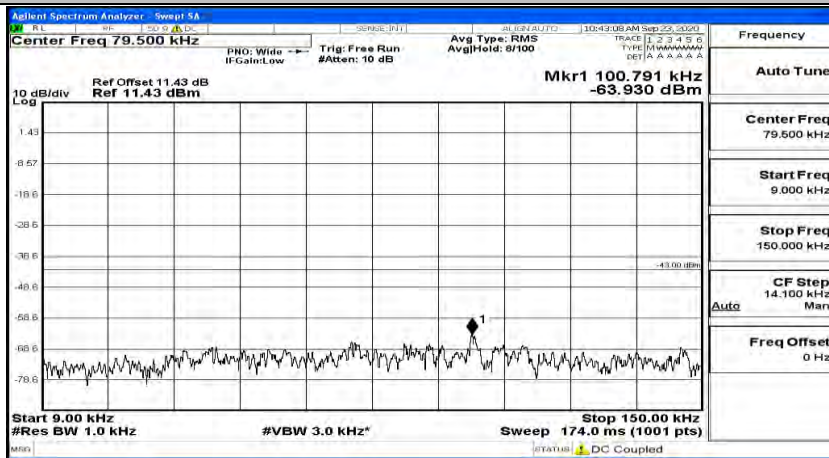

Channel Bandwidth: 5 MHz

(Channel Bandwidth: 5 MHz)_LCH_QPSK_1RB#0

(Channel Bandwidth: 5 MHz)_LCH_QPSK_1RB#12

(Channel Bandwidth: 5 MHz)_LCH_QPSK_1RB#24

(Channel Bandwidth: 5 MHz) MCH_QPSK_1RB#0

(Channel Bandwidth: 5 MHz) MCH_QPSK_1RB#12