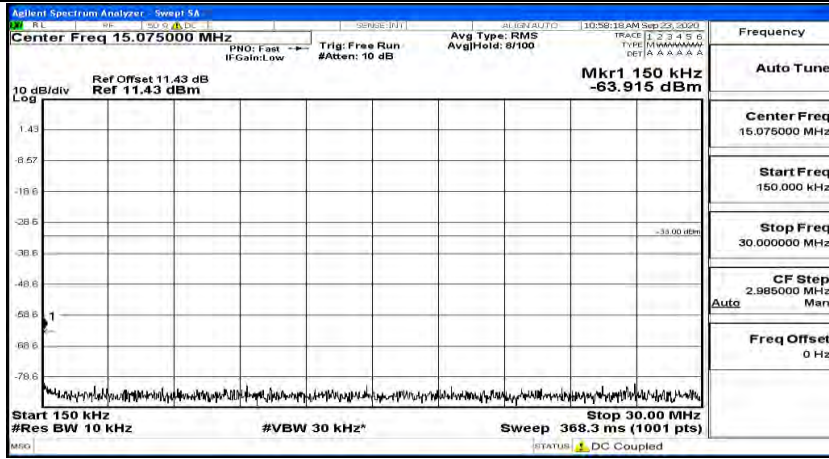

(Channel Bandwidth:20 MHz)_MCH_16QAM_1RB#49

(Channel Bandwidth:20 MHz)_MCH_16QAM_1RB#99

(Channel Bandwidth:20 MHz)_HCH_16QAM_1RB#0

(Channel Bandwidth:20 MHz)_HCH_16QAM_1RB#49

(Channel Bandwidth:20 MHz)_HCH_16QAM_1RB#99