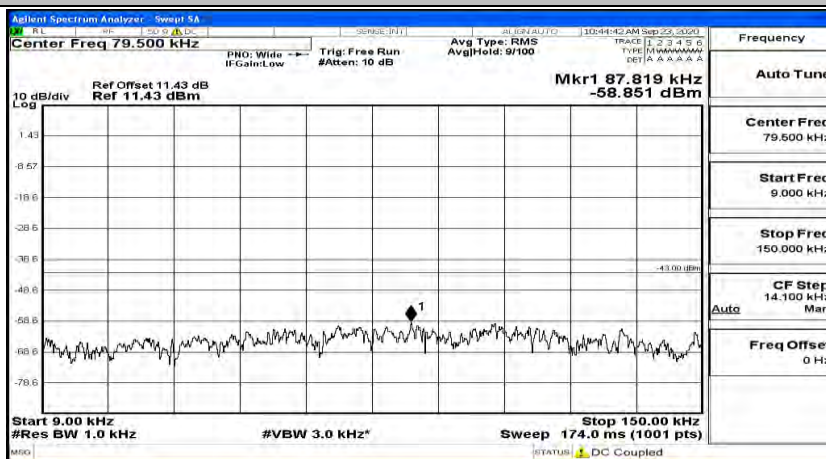

(Channel Bandwidth: 5 MHz)_HCH_QPSK_1RB#12