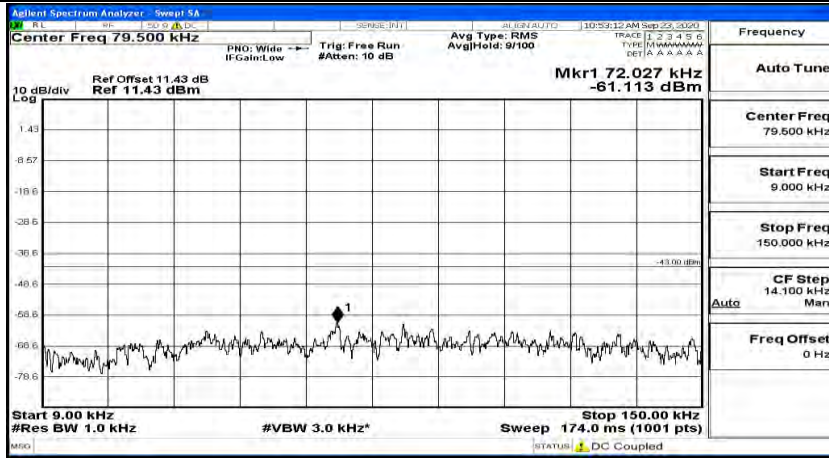

(Channel Bandwidth:15 MHz)_HCH_QPSK_1RB#37