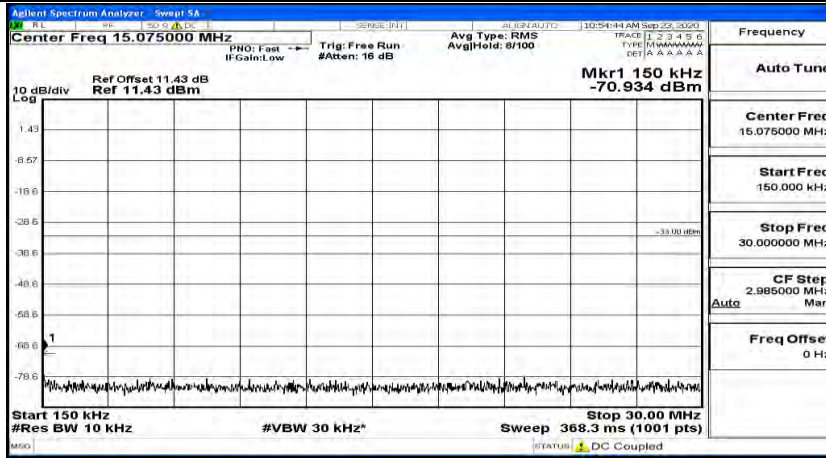

(Channel Bandwidth:15 MHz)_HCH_16QAM_1RB#0

(Channel Bandwidth:15 MHz)_HCH_16QAM_1RB#37

(Channel Bandwidth:15 MHz)_HCH_16QAM_1RB#74

Channel Bandwidth: 20 MHz

(Channel Bandwidth:20 MHz)_LCH_QPSK_1RB#49

(Channel Bandwidth:20 MHz)_LCH_QPSK_1RB#99