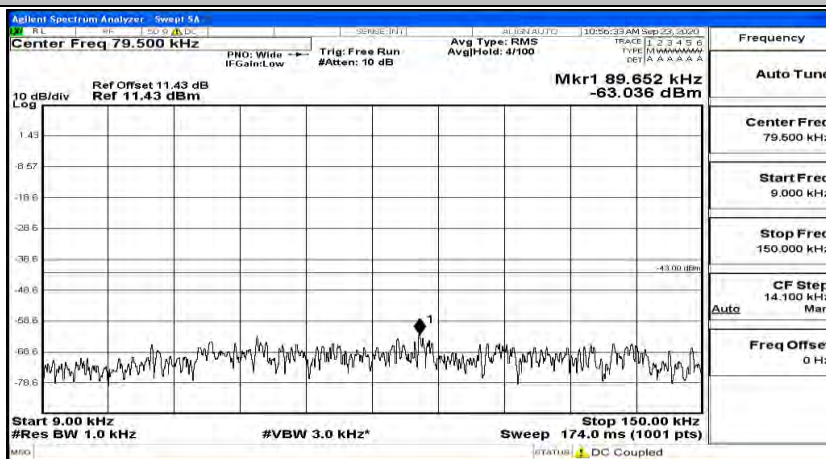

(Channel Bandwidth:20 MHz)_MCH_QPSK_1RB#99