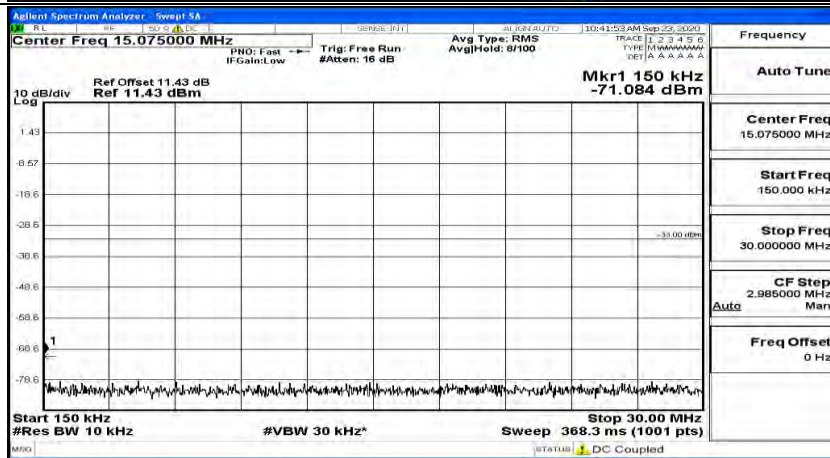

Channel Bandwidth: 5 MHz

(Channel Bandwidth: 5 MHz)_LCH_QPSK_1RB#0

(Channel Bandwidth: 5 MHz)_LCH_QPSK_1RB#12

(Channel Bandwidth: 5 MHz)_LCH_QPSK_1RB#24

(Channel Bandwidth: 5 MHz) MCH_QPSK_1RB#0

(Channel Bandwidth: 5 MHz) MCH_QPSK_1RB#12

(Channel Bandwidth: 5 MHz)_MCH_QPSK_1RB#24

(Channel Bandwidth: 5 MHz)_HCH_QPSK_1RB#0

(Channel Bandwidth: 5 MHz)_HCH_QPSK_1RB#12

(Channel Bandwidth: 5 MHz)_HCH_QPSK_1RB#24

(Channel Bandwidth: 5 MHz)_LCH_16QAM_1RB#0