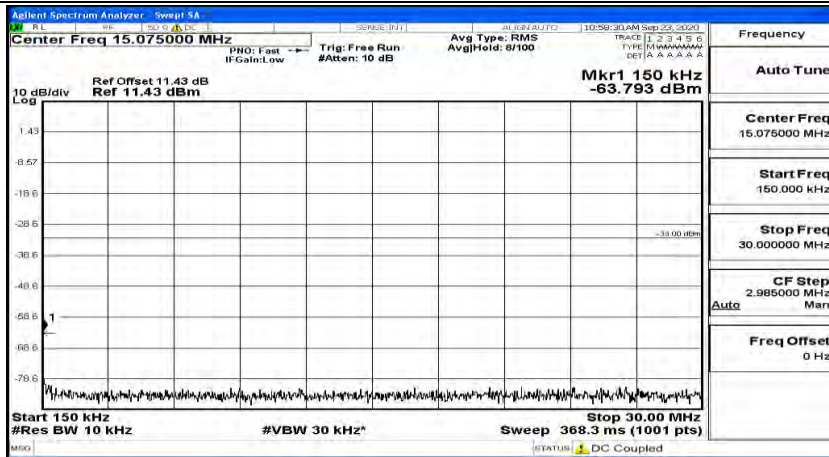

(Channel Bandwidth:20 MHz)_MCH_16QAM_1RB#49

(Channel Bandwidth:20 MHz)_MCH_16QAM_1RB#99

(Channel Bandwidth:20 MHz)_HCH_16QAM_1RB#0

(Channel Bandwidth:20 MHz)_HCH_16QAM_1RB#49

(Channel Bandwidth:20 MHz)_HCH_16QAM_1RB#99