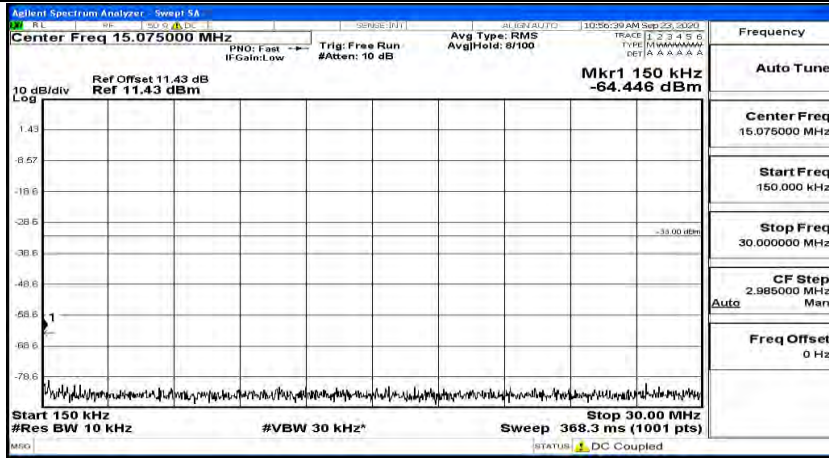

(Channel Bandwidth:20 MHz)_MCH_QPSK_1RB#0

(Channel Bandwidth:20 MHz)_MCH_QPSK_1RB#49

(Channel Bandwidth:20 MHz)_MCH_QPSK_1RB#99

(Channel Bandwidth:20 MHz)_HCH_QPSK_1RB#0

(Channel Bandwidth:20 MHz)_HCH_QPSK_1RB#49