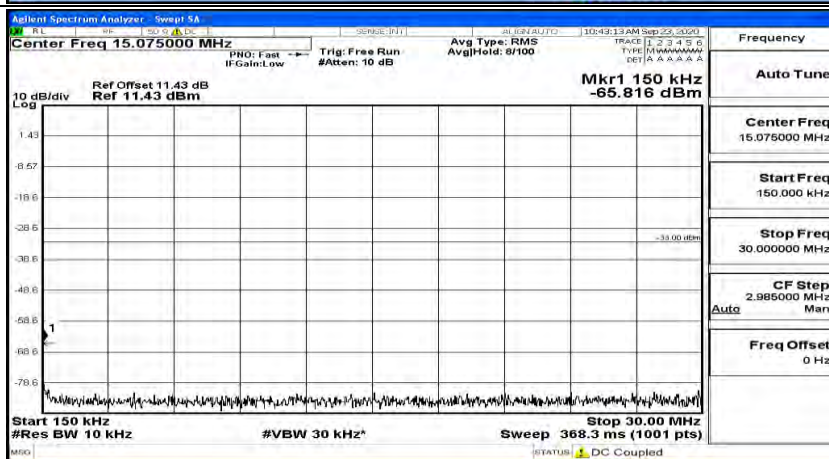

Channel Bandwidth: 5 MHz

(Channel Bandwidth: 5 MHz)_LCH_QPSK_1RB#0

(Channel Bandwidth: 5 MHz)_LCH_QPSK_1RB#12

(Channel Bandwidth: 5 MHz)_LCH_QPSK_1RB#24

(Channel Bandwidth: 5 MHz) MCH_QPSK_1RB#0

(Channel Bandwidth: 5 MHz) MCH_QPSK_1RB#12