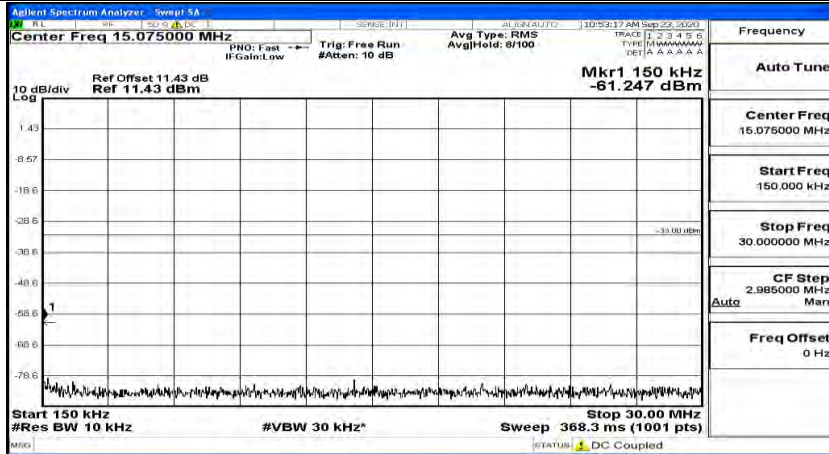

(Channel Bandwidth:15 MHz)_HCH_QPSK_1RB#37