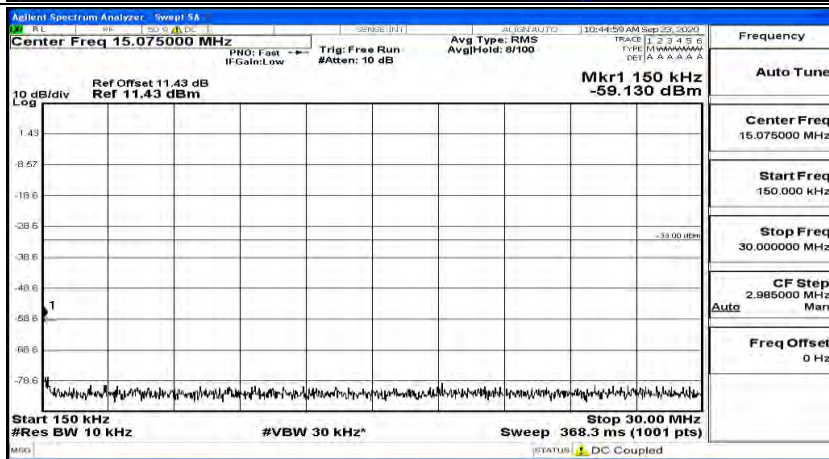

(Channel Bandwidth: 5 MHz)_MCH_QPSK_1RB#24

(Channel Bandwidth: 5 MHz)_HCH_QPSK_1RB#0

(Channel Bandwidth: 5 MHz)_HCH_QPSK_1RB#12

(Channel Bandwidth: 5 MHz)_HCH_QPSK_1RB#24

(Channel Bandwidth: 5 MHz)_LCH_16QAM_1RB#0