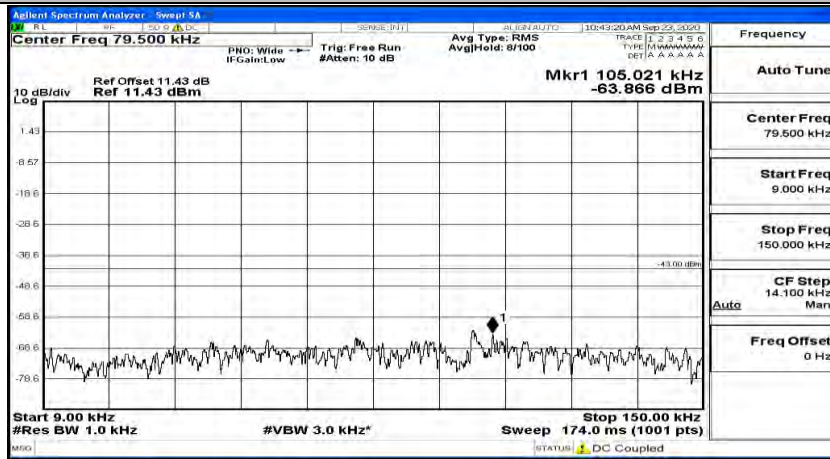

Channel Bandwidth: 5 MHz

(Channel Bandwidth: 5 MHz)_LCH_QPSK_1RB#0

(Channel Bandwidth: 5 MHz)_LCH_QPSK_1RB#12

(Channel Bandwidth: 5 MHz)_LCH_QPSK_1RB#24

(Channel Bandwidth: 5 MHz) MCH_QPSK_1RB#0

(Channel Bandwidth: 5 MHz) MCH_QPSK_1RB#12