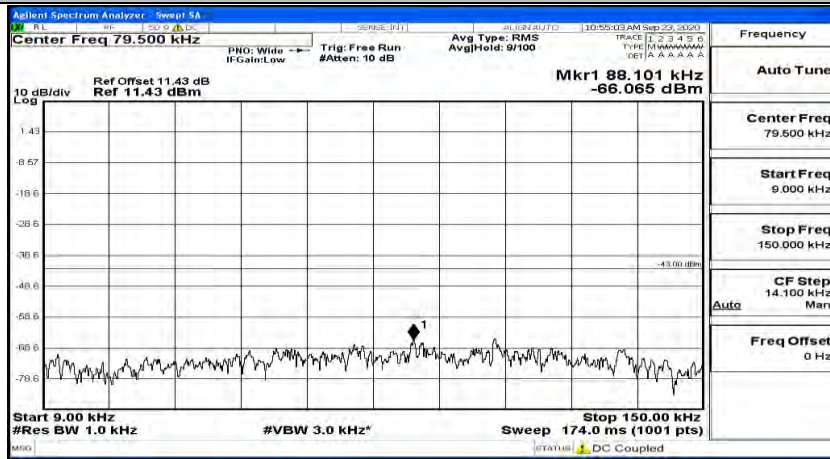

(Channel Bandwidth:15 MHz)_HCH_16QAM_1RB#0

(Channel Bandwidth:15 MHz)_HCH_16QAM_1RB#37

(Channel Bandwidth:15 MHz)_HCH_16QAM_1RB#74

Channel Bandwidth: 20 MHz

(Channel Bandwidth:20 MHz)_LCH_QPSK_1RB#49

(Channel Bandwidth:20 MHz)_LCH_QPSK_1RB#99