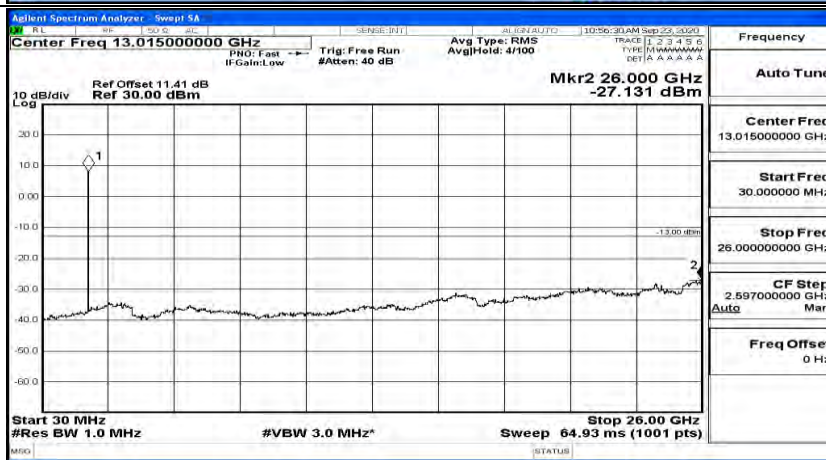

(Channel Bandwidth:20 MHz)_MCH_QPSK_1RB#99