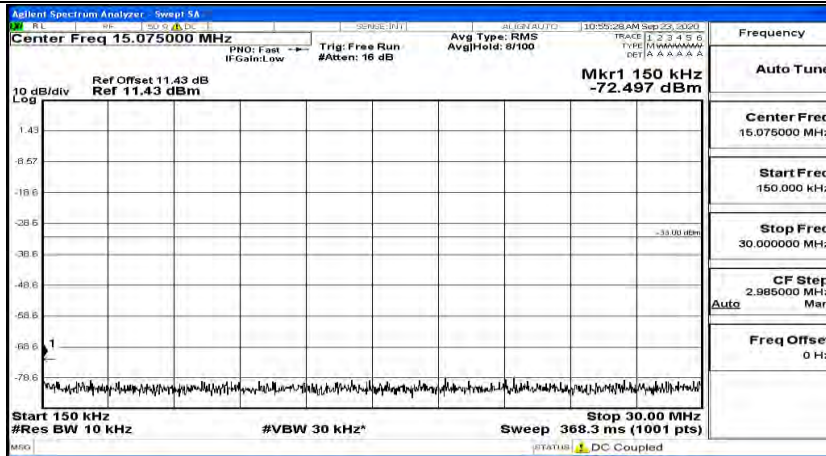

(Channel Bandwidth:20 MHz)_LCH_16QAM_1RB#49