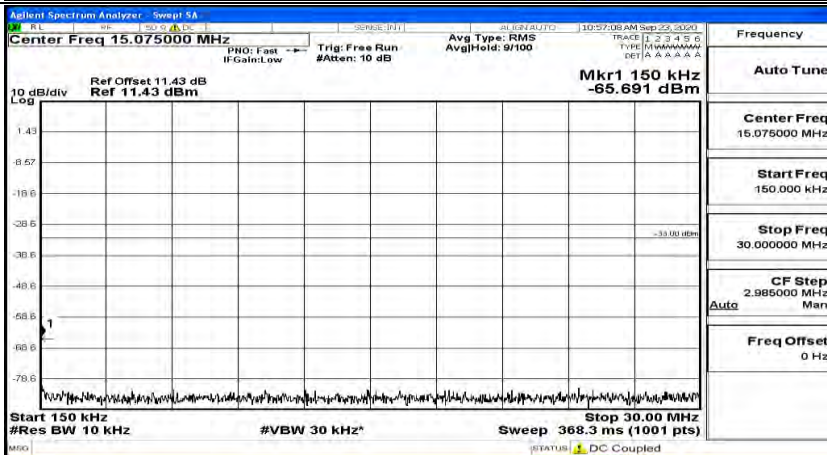

(Channel Bandwidth:20 MHz)_MCH_16QAM_1RB#49

(Channel Bandwidth:20 MHz)_MCH_16QAM_1RB#99