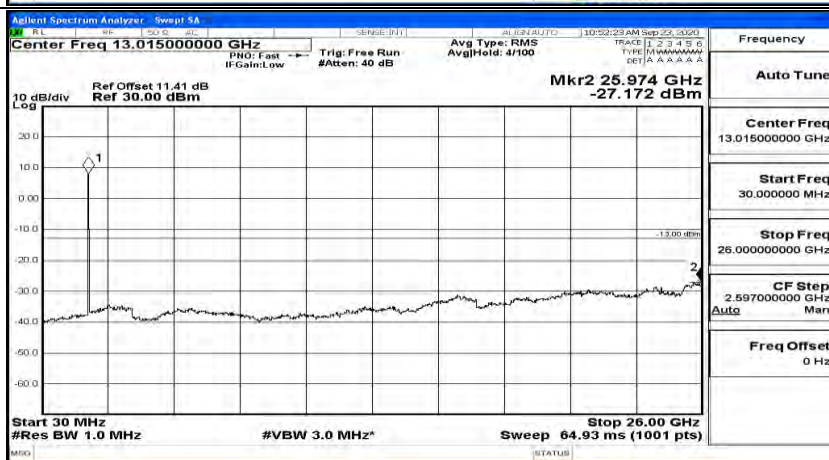

(Channel Bandwidth:15 MHz)_MCH_QPSK_1RB#74

(Channel Bandwidth:15 MHz)_HCH_QPSK_1RB#0