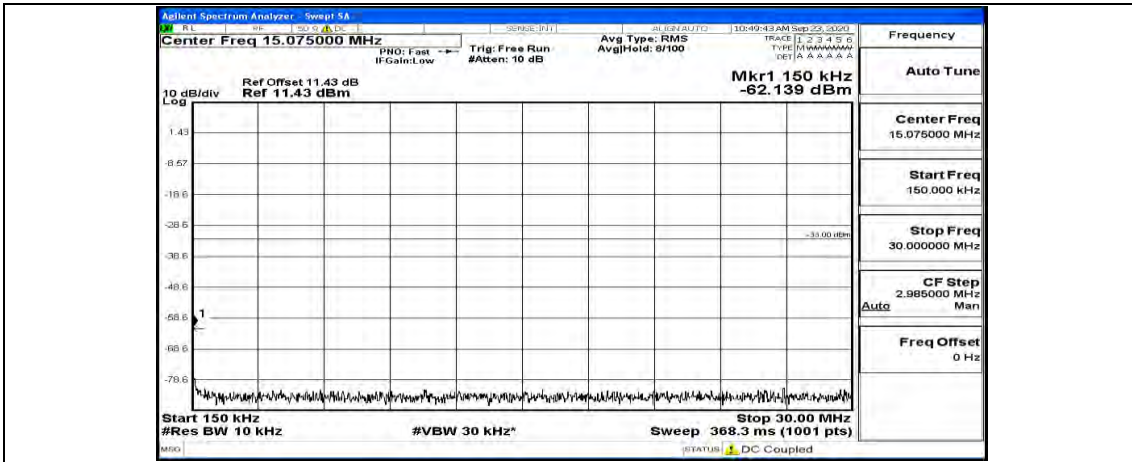

Channel Bandwidth: 10 MHz_MCH_16QAM_1RB#24

Channel Bandwidth: 10 MHz_MCH_16QAM_1RB#49

Channel Bandwidth: 10 MHz_HCH_16QAM_1RB#0

Channel Bandwidth: 10 MHz_HCH_16QAM_1RB#24

Channel Bandwidth: 10 MHz_HCH_16QAM_1RB#49