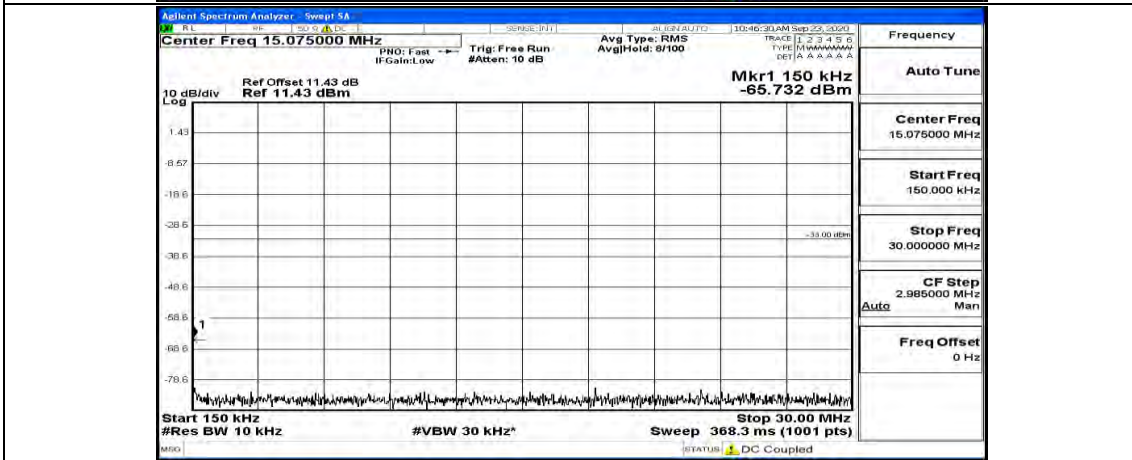

(Channel Bandwidth: 5 MHz)_HCH_16QAM_1RB#0

(Channel Bandwidth: 5 MHz)_HCH_16QAM_1RB#12

(Channel Bandwidth: 5 MHz)_HCH_16QAM_1RB#24

Channel Bandwidth: 10 MHz

Channel Bandwidth: 10 MHz_LCH_QPSK_1RB#24

Channel Bandwidth: 10 MHz LCH_QPSK_1RB#49