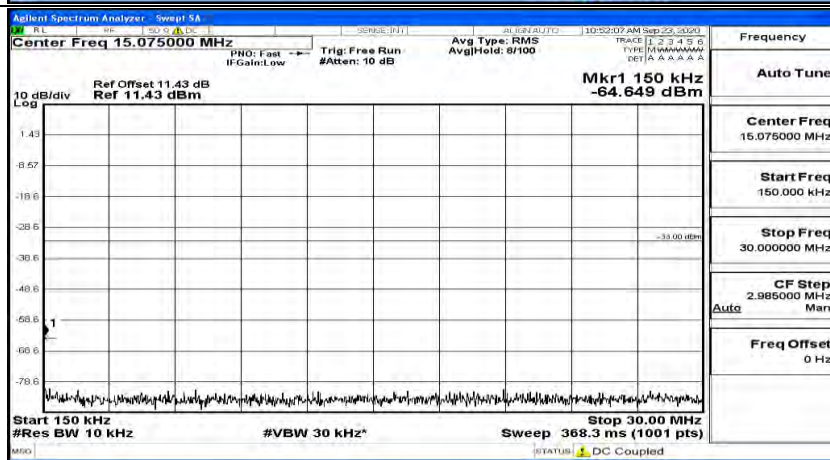

Channel Bandwidth: 15 MHz

(Channel Bandwidth:15 MHz)_LCH_QPSK_1RB#0

(Channel Bandwidth:15 MHz)_LCH_QPSK_1RB#37

(Channel Bandwidth:15 MHz)_LCH_QPSK_1RB#74

(Channel Bandwidth:15 MHz)_MCH_QPSK_1RB#0

(Channel Bandwidth:15 MHz)_MCH_QPSK_1RB#37