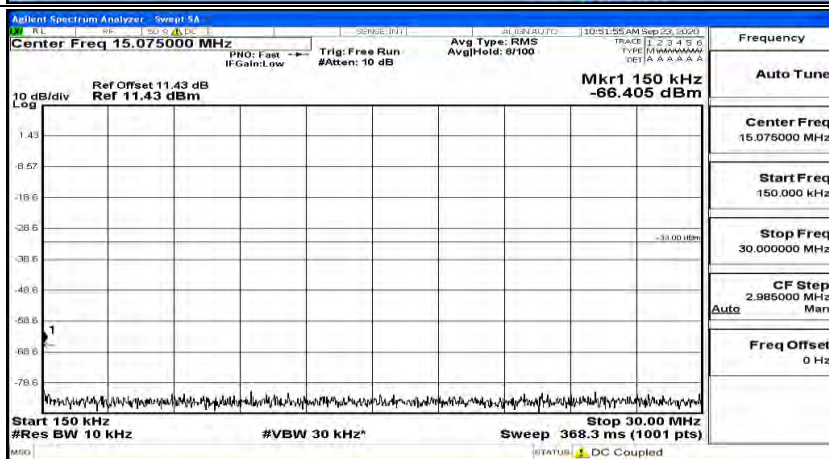

Channel Bandwidth: 15 MHz

(Channel Bandwidth:15 MHz)_LCH_QPSK_1RB#0

(Channel Bandwidth:15 MHz)_LCH_QPSK_1RB#37

(Channel Bandwidth:15 MHz)_LCH_QPSK_1RB#74

(Channel Bandwidth:15 MHz)_MCH_QPSK_1RB#0

(Channel Bandwidth:15 MHz)_MCH_QPSK_1RB#37