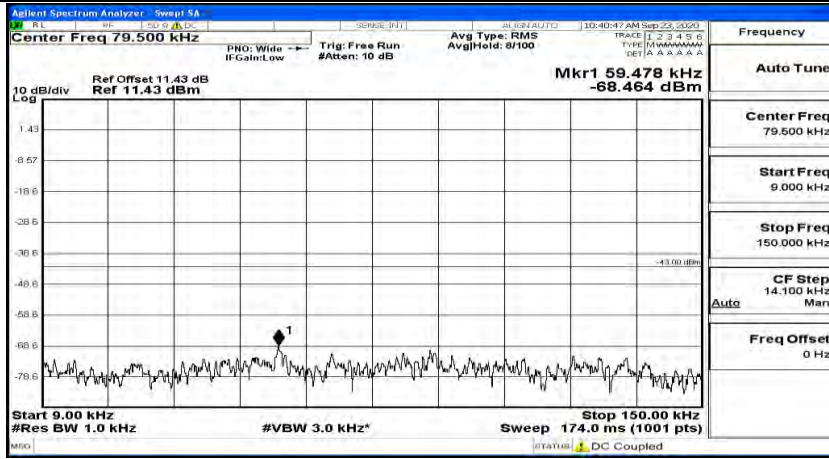

Channel Bandwidth: 5 MHz

(Channel Bandwidth: 5 MHz)_LCH_QPSK_1RB#0

(Channel Bandwidth: 5 MHz)_LCH_QPSK_1RB#12

(Channel Bandwidth: 5 MHz)_LCH_QPSK_1RB#24

(Channel Bandwidth: 5 MHz) MCH_QPSK_1RB#0

(Channel Bandwidth: 5 MHz) MCH_QPSK_1RB#12