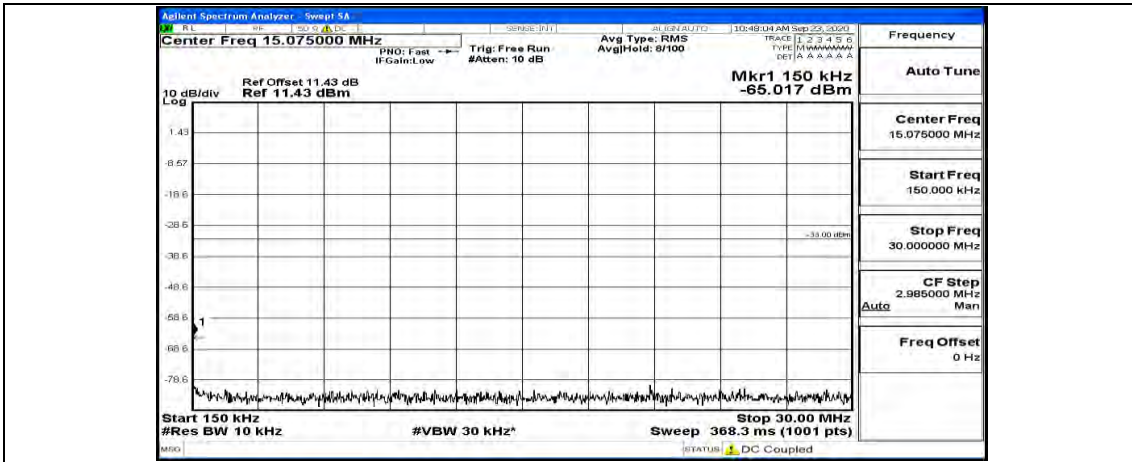

Channel Bandwidth: 10 MHz_MCH_QPSK_1RB#0

Channel Bandwidth: 10 MHz_MCH_QPSK_1RB#24

Channel Bandwidth: 10 MHz_MCH_QPSK_1RB#49

Channel Bandwidth: 10 MHz_HCH_QPSK_1RB#0

Channel Bandwidth: 10 MHz_HCH_QPSK_1RB#24