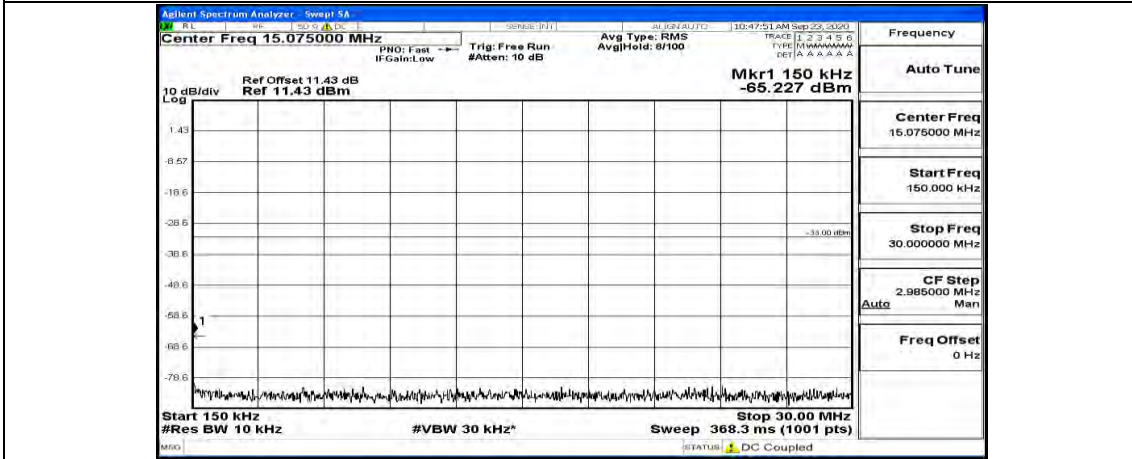

Channel Bandwidth: 10 MHz_MCH_QPSK_1RB#49