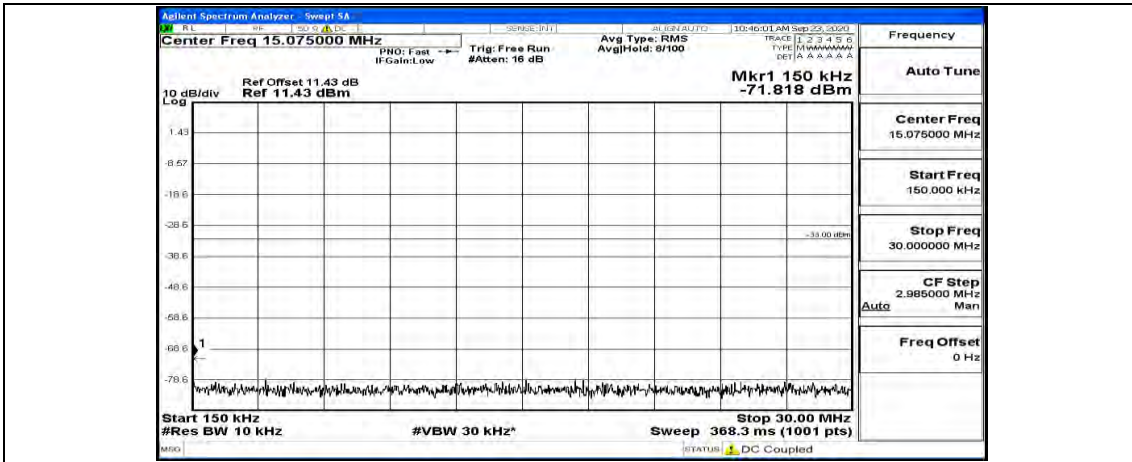

(Channel Bandwidth: 5 MHz)_HCH_16QAM_1RB#0

(Channel Bandwidth: 5 MHz)_HCH_16QAM_1RB#12

(Channel Bandwidth: 5 MHz)_HCH_16QAM_1RB#24

Channel Bandwidth: 10 MHz

Channel Bandwidth: 10 MHz_LCH_QPSK_1RB#24

Channel Bandwidth: 10 MHz LCH_QPSK_1RB#49