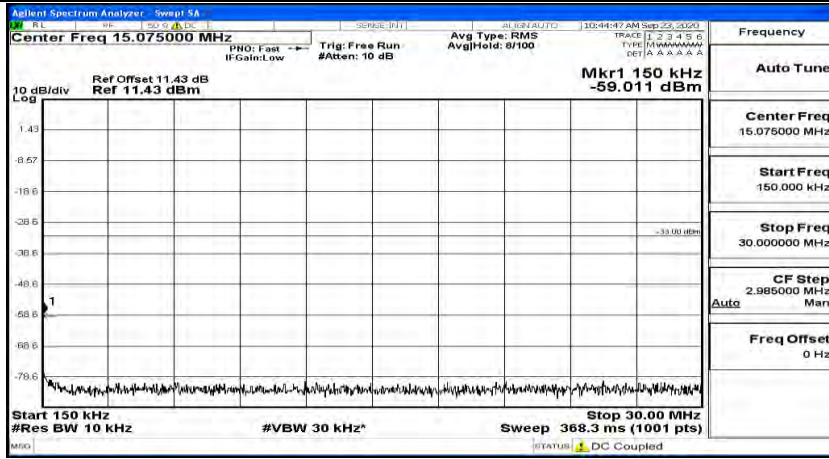

Channel Bandwidth: 5 MHz

(Channel Bandwidth: 5 MHz)_LCH_QPSK_1RB#0

(Channel Bandwidth: 5 MHz)_LCH_QPSK_1RB#12

(Channel Bandwidth: 5 MHz)_LCH_QPSK_1RB#24

(Channel Bandwidth: 5 MHz) MCH_QPSK_1RB#0

(Channel Bandwidth: 5 MHz) MCH_QPSK_1RB#12

(Channel Bandwidth: 5 MHz)_MCH_QPSK_1RB#24

(Channel Bandwidth: 5 MHz)_HCH_QPSK_1RB#0

(Channel Bandwidth: 5 MHz)_HCH_QPSK_1RB#12

(Channel Bandwidth: 5 MHz)_HCH_QPSK_1RB#24

(Channel Bandwidth: 5 MHz)_LCH_16QAM_1RB#0