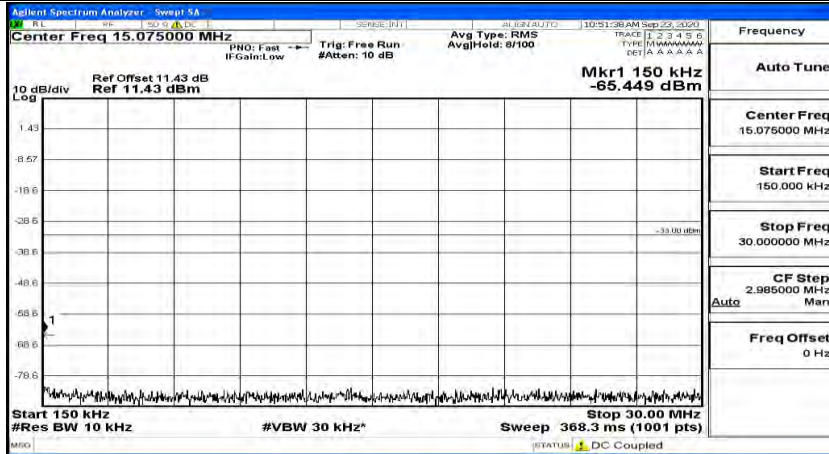

(Channel Bandwidth:15 MHz)_MCH_16QAM_1RB#0