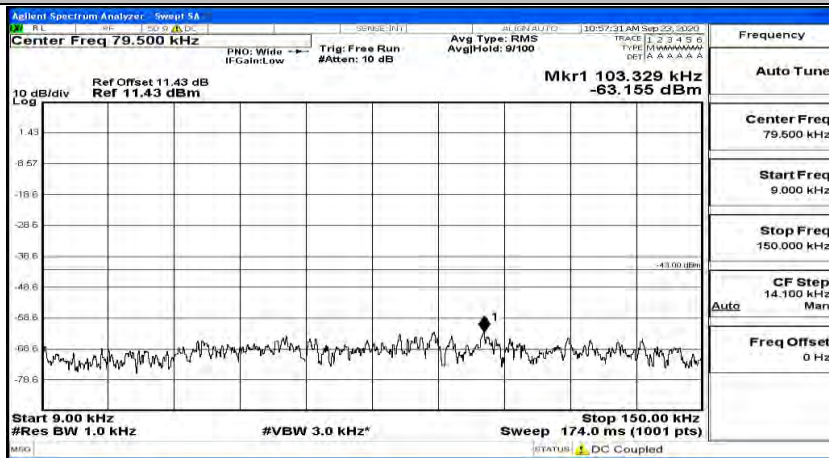

(Channel Bandwidth:20 MHz)_MCH_QPSK_1RB#0

(Channel Bandwidth:20 MHz)_MCH_QPSK_1RB#49

(Channel Bandwidth:20 MHz)_MCH_QPSK_1RB#99

(Channel Bandwidth:20 MHz)_HCH_QPSK_1RB#0

(Channel Bandwidth:20 MHz)_HCH_QPSK_1RB#49