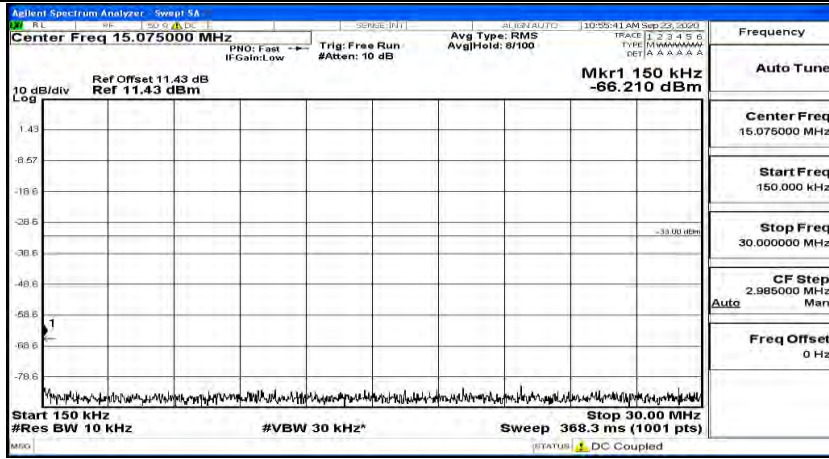

(Channel Bandwidth:20 MHz)_HCH_QPSK_1RB#99

(Channel Bandwidth:20 MHz)_LCH_16QAM_1RB#0

(Channel Bandwidth:20 MHz)_LCH_16QAM_1RB#49

(Channel Bandwidth:20 MHz) LCH_16QAM_1RB#99

(Channel Bandwidth:20 MHz)_MCH_16QAM_1RB#0