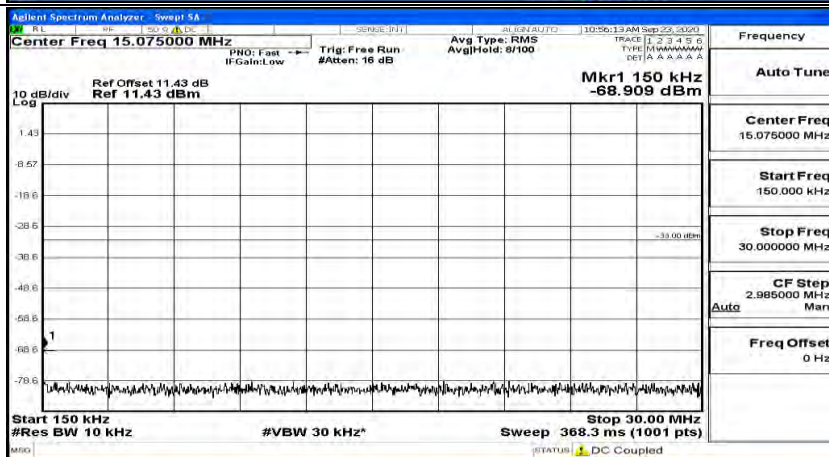

(Channel Bandwidth:20 MHz)_MCH_QPSK_1RB#0

(Channel Bandwidth:20 MHz)_MCH_QPSK_1RB#49