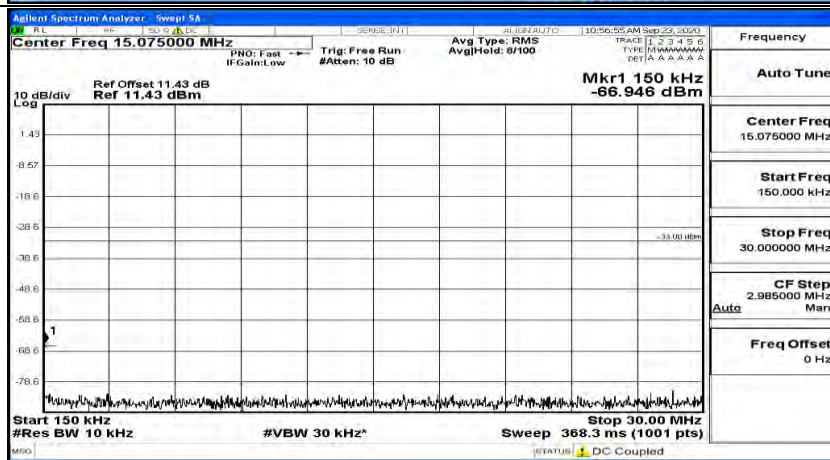

(Channel Bandwidth:20 MHz)_HCH_QPSK_1RB#99

(Channel Bandwidth:20 MHz)_LCH_16QAM_1RB#0

(Channel Bandwidth:20 MHz)_LCH_16QAM_1RB#49

(Channel Bandwidth:20 MHz) LCH_16QAM_1RB#99

(Channel Bandwidth:20 MHz)_MCH_16QAM_1RB#0