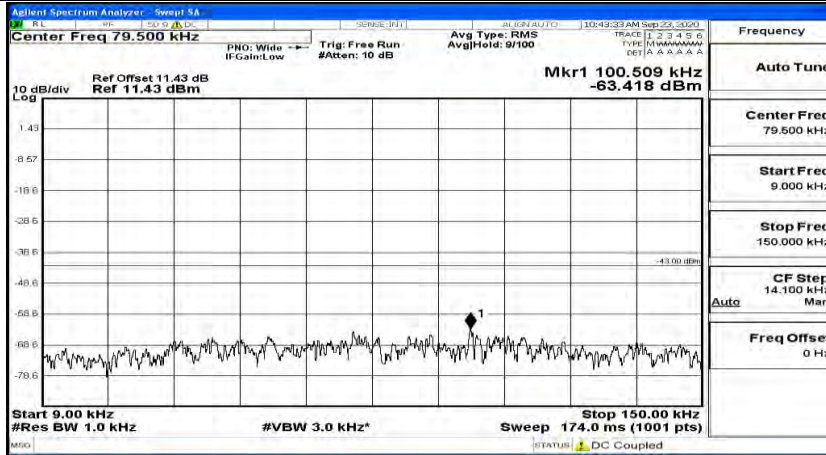

(Channel Bandwidth: 5 MHz)_MCH_QPSK_1RB#24

(Channel Bandwidth: 5 MHz)_HCH_QPSK_1RB#0