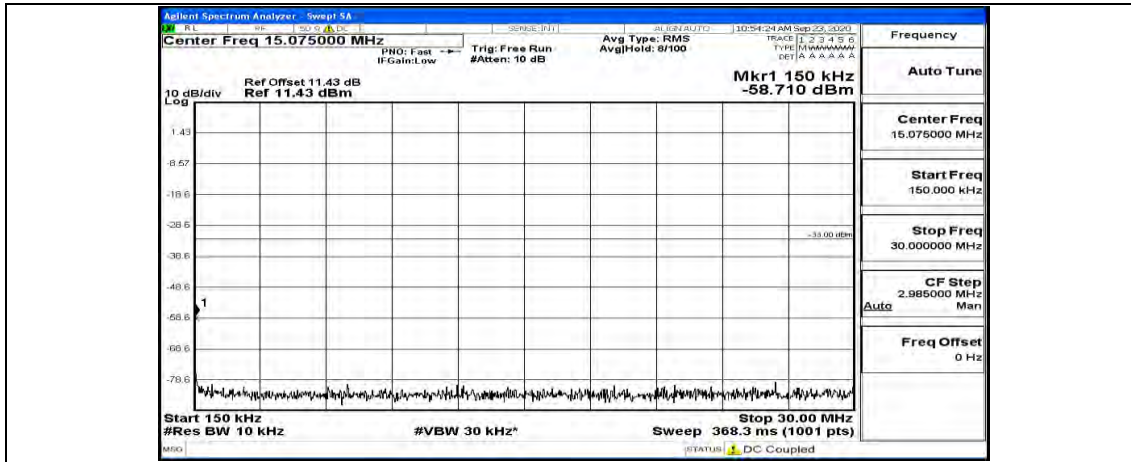

(Channel Bandwidth:15 MHz)_HCH_16QAM_1RB#0

(Channel Bandwidth:15 MHz)_HCH_16QAM_1RB#37

(Channel Bandwidth:15 MHz)_HCH_16QAM_1RB#74

Channel Bandwidth: 20 MHz

(Channel Bandwidth:20 MHz)_LCH_QPSK_1RB#49

(Channel Bandwidth:20 MHz)_LCH_QPSK_1RB#99