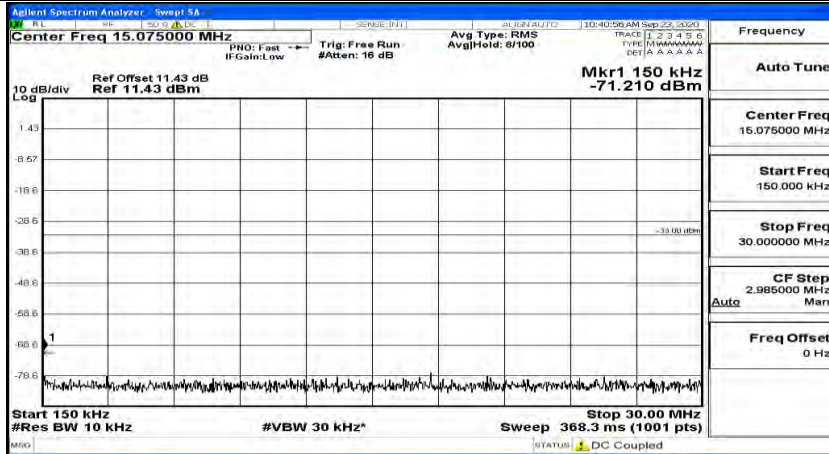

Channel Bandwidth: 5 MHz

(Channel Bandwidth: 5 MHz)_LCH_QPSK_1RB#0

(Channel Bandwidth: 5 MHz)_LCH_QPSK_1RB#12

(Channel Bandwidth: 5 MHz)_LCH_QPSK_1RB#24

(Channel Bandwidth: 5 MHz) MCH_QPSK_1RB#0

(Channel Bandwidth: 5 MHz) MCH_QPSK_1RB#12