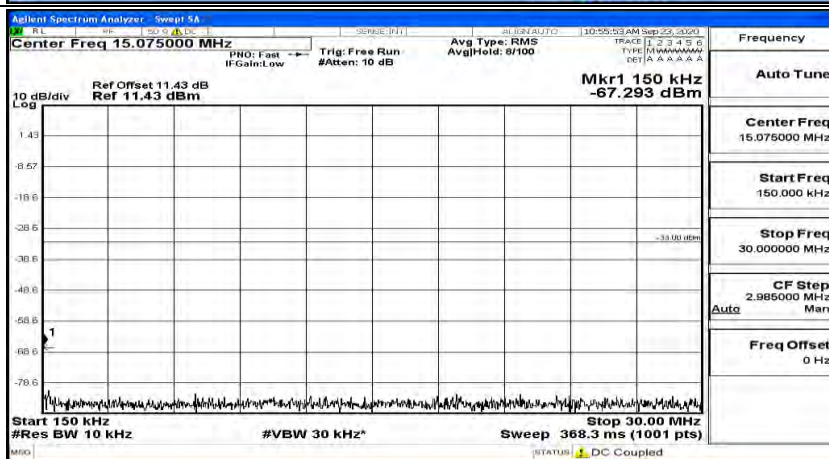

(Channel Bandwidth:20 MHz)_HCH_QPSK_1RB#99

(Channel Bandwidth:20 MHz)_LCH_16QAM_1RB#0

(Channel Bandwidth:20 MHz)_LCH_16QAM_1RB#49

(Channel Bandwidth:20 MHz) LCH_16QAM_1RB#99

(Channel Bandwidth:20 MHz)_MCH_16QAM_1RB#0