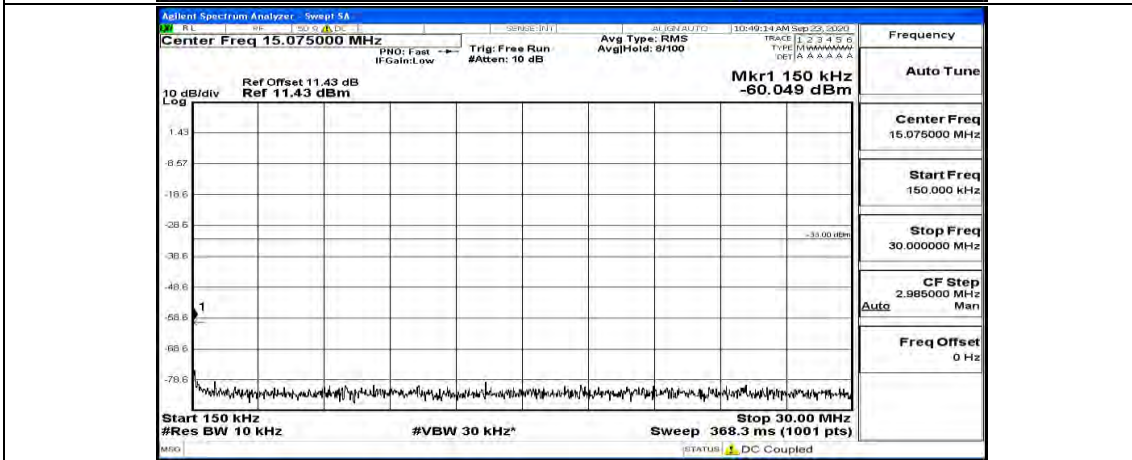

Channel Bandwidth: 10 MHz_MCH_QPSK_1RB#0

Channel Bandwidth: 10 MHz_MCH_QPSK_1RB#24

Channel Bandwidth: 10 MHz_MCH_QPSK_1RB#49

Channel Bandwidth: 10 MHz_HCH_QPSK_1RB#0

Channel Bandwidth: 10 MHz_HCH_QPSK_1RB#24