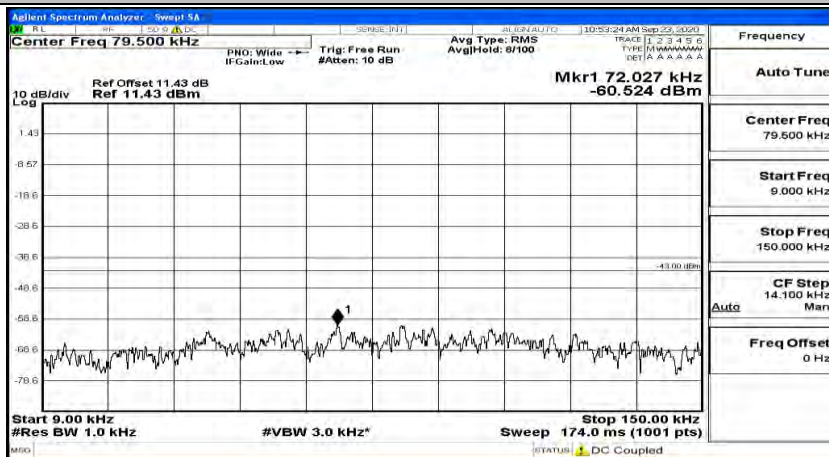

(Channel Bandwidth:15 MHz)_HCH_QPSK_1RB#37