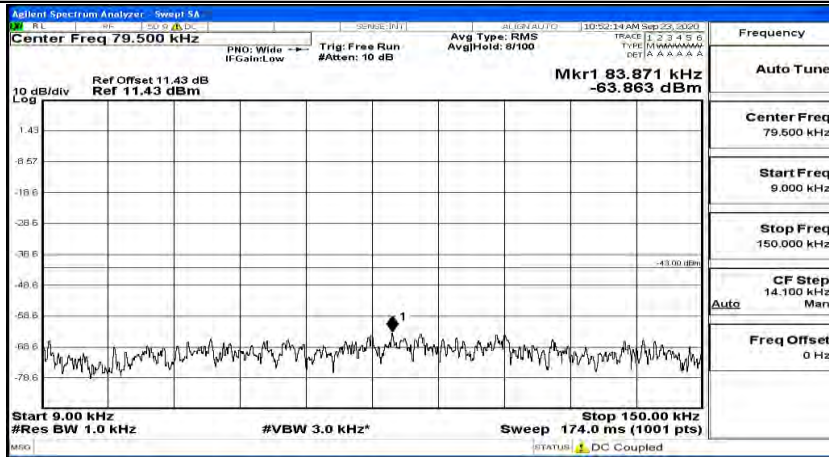

(Channel Bandwidth:15 MHz)_MCH_QPSK_1RB#74

(Channel Bandwidth:15 MHz)_HCH_QPSK_1RB#0