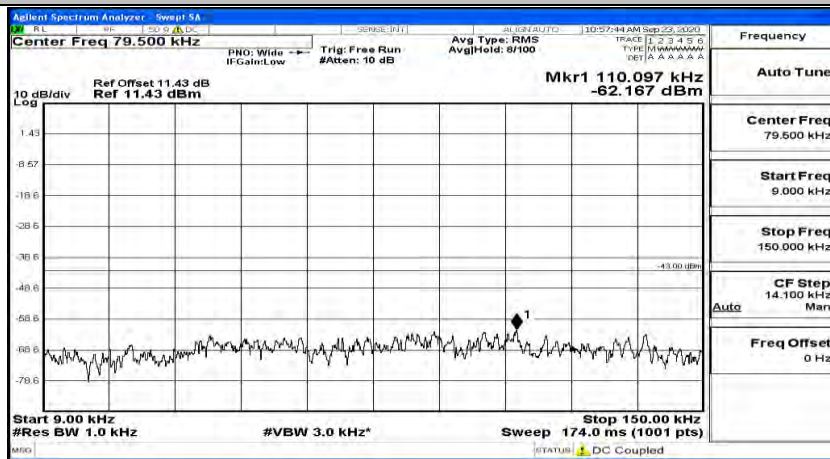

(Channel Bandwidth:20 MHz)_MCH_QPSK_1RB#0

(Channel Bandwidth:20 MHz)_MCH_QPSK_1RB#49

(Channel Bandwidth:20 MHz)_MCH_QPSK_1RB#99

(Channel Bandwidth:20 MHz)_HCH_QPSK_1RB#0

(Channel Bandwidth:20 MHz)_HCH_QPSK_1RB#49