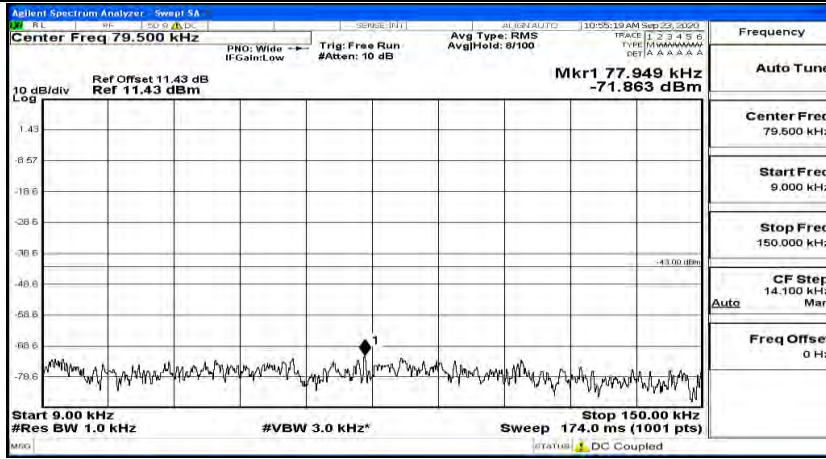

(Channel Bandwidth:20 MHz)_LCH_16QAM_1RB#49