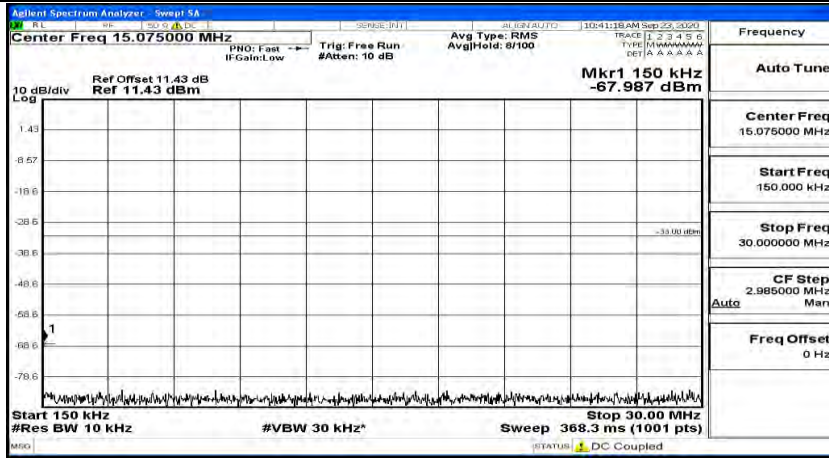

Channel Bandwidth: 5 MHz

(Channel Bandwidth: 5 MHz)_LCH_QPSK_1RB#0

(Channel Bandwidth: 5 MHz)_LCH_QPSK_1RB#12

(Channel Bandwidth: 5 MHz)_LCH_QPSK_1RB#24

(Channel Bandwidth: 5 MHz) MCH_QPSK_1RB#0

(Channel Bandwidth: 5 MHz) MCH_QPSK_1RB#12

(Channel Bandwidth: 5 MHz)_MCH_QPSK_1RB#24

(Channel Bandwidth: 5 MHz)_HCH_QPSK_1RB#0

(Channel Bandwidth: 5 MHz)_HCH_QPSK_1RB#12

(Channel Bandwidth: 5 MHz)_HCH_QPSK_1RB#24

(Channel Bandwidth: 5 MHz)_LCH_16QAM_1RB#0