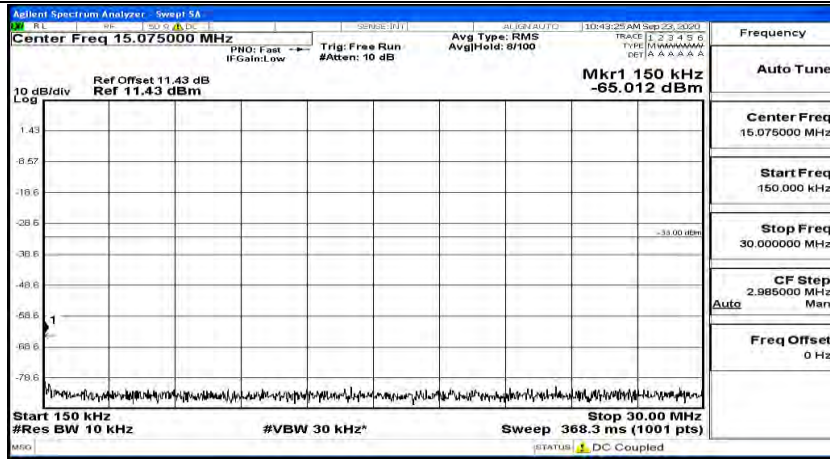

Channel Bandwidth: 5 MHz

(Channel Bandwidth: 5 MHz)_LCH_QPSK_1RB#0

(Channel Bandwidth: 5 MHz)_LCH_QPSK_1RB#12

(Channel Bandwidth: 5 MHz)_LCH_QPSK_1RB#24

(Channel Bandwidth: 5 MHz) MCH_QPSK_1RB#0

(Channel Bandwidth: 5 MHz) MCH_QPSK_1RB#12

(Channel Bandwidth: 5 MHz)_MCH_QPSK_1RB#24

(Channel Bandwidth: 5 MHz)_HCH_QPSK_1RB#0

(Channel Bandwidth: 5 MHz)_HCH_QPSK_1RB#12

(Channel Bandwidth: 5 MHz)_HCH_QPSK_1RB#24

(Channel Bandwidth: 5 MHz)_LCH_16QAM_1RB#0