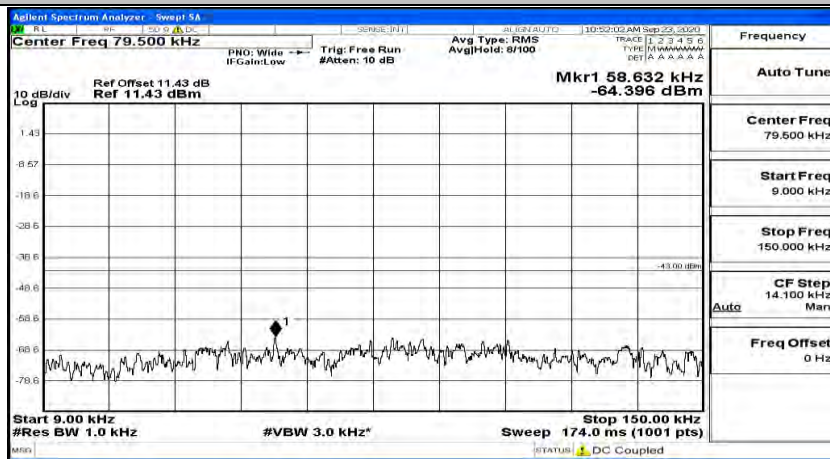

Channel Bandwidth: 15 MHz

(Channel Bandwidth:15 MHz)_LCH_QPSK_1RB#0

(Channel Bandwidth:15 MHz)_LCH_QPSK_1RB#37

(Channel Bandwidth:15 MHz)_LCH_QPSK_1RB#74

(Channel Bandwidth:15 MHz)_MCH_QPSK_1RB#0

(Channel Bandwidth:15 MHz)_MCH_QPSK_1RB#37