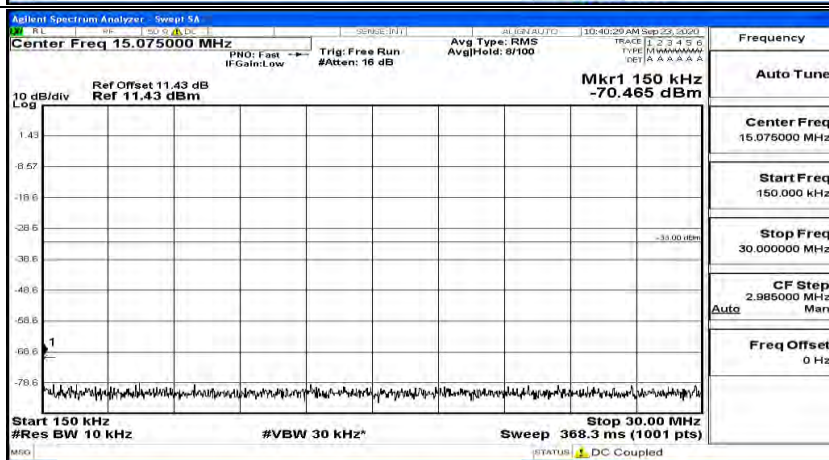

Channel Bandwidth: 5 MHz

(Channel Bandwidth: 5 MHz)_LCH_QPSK_1RB#0

(Channel Bandwidth: 5 MHz)_LCH_QPSK_1RB#12

(Channel Bandwidth: 5 MHz)_LCH_QPSK_1RB#24

(Channel Bandwidth: 5 MHz) MCH_QPSK_1RB#0

(Channel Bandwidth: 5 MHz) MCH_QPSK_1RB#12