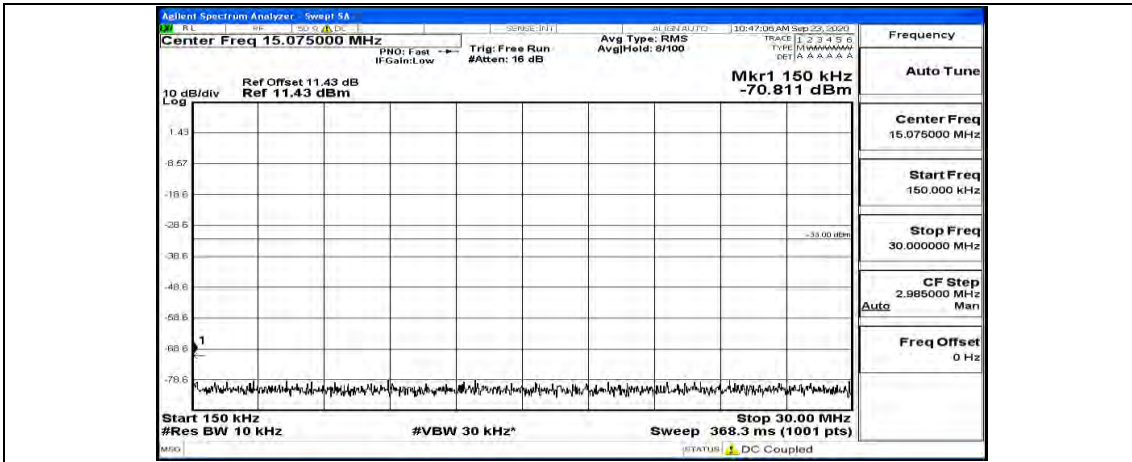

Channel Bandwidth: 10 MHz_HCH_QPSK_1RB#49

Channel Bandwidth: 10 MHz_LCH_16QAM_1RB#0

Channel Bandwidth: 10 MHz_LCH_16QAM_1RB#24

Channel Bandwidth: 10 MHz_LCH_16QAM_1RB#49

Channel Bandwidth: 10 MHz_MCH_16QAM_1RB#0