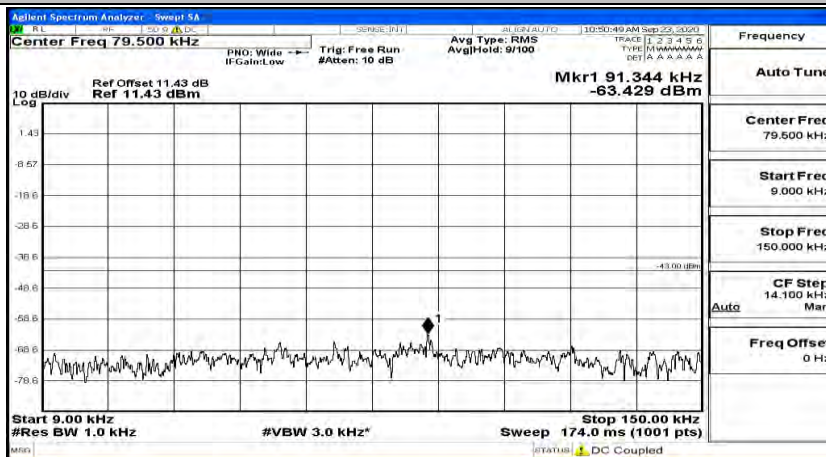

Channel Bandwidth: 15 MHz

(Channel Bandwidth:15 MHz)_LCH_QPSK_1RB#0

(Channel Bandwidth:15 MHz)_LCH_QPSK_1RB#37

(Channel Bandwidth:15 MHz)_LCH_QPSK_1RB#74

(Channel Bandwidth:15 MHz)_MCH_QPSK_1RB#0

(Channel Bandwidth:15 MHz)_MCH_QPSK_1RB#37