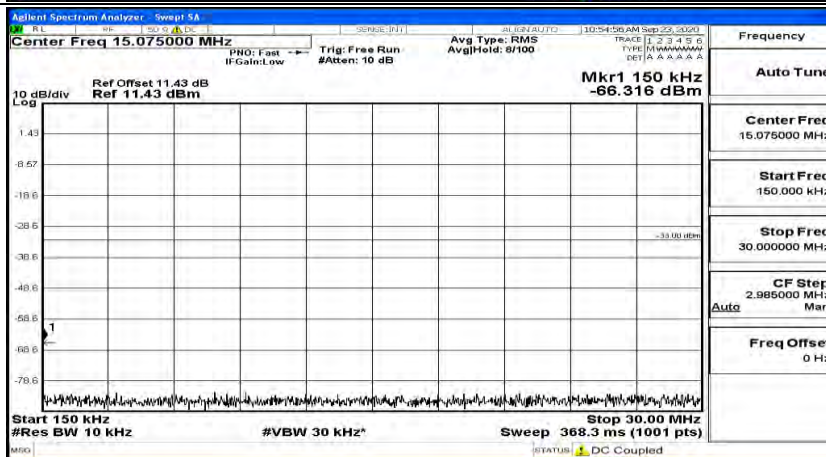

(Channel Bandwidth:15 MHz)_HCH_16QAM_1RB#0

(Channel Bandwidth:15 MHz)_HCH_16QAM_1RB#37

(Channel Bandwidth:15 MHz)_HCH_16QAM_1RB#74

Channel Bandwidth: 20 MHz

(Channel Bandwidth:20 MHz)_LCH_QPSK_1RB#49

(Channel Bandwidth:20 MHz)_LCH_QPSK_1RB#99