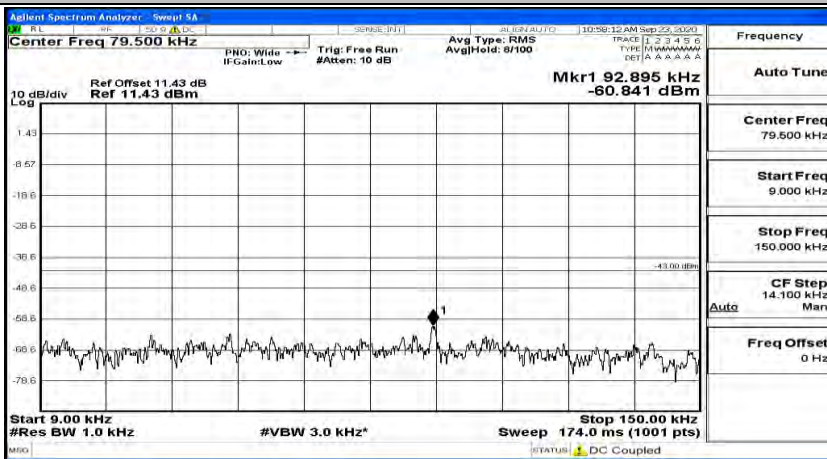

(Channel Bandwidth:20 MHz)_HCH_16QAM_1RB#0