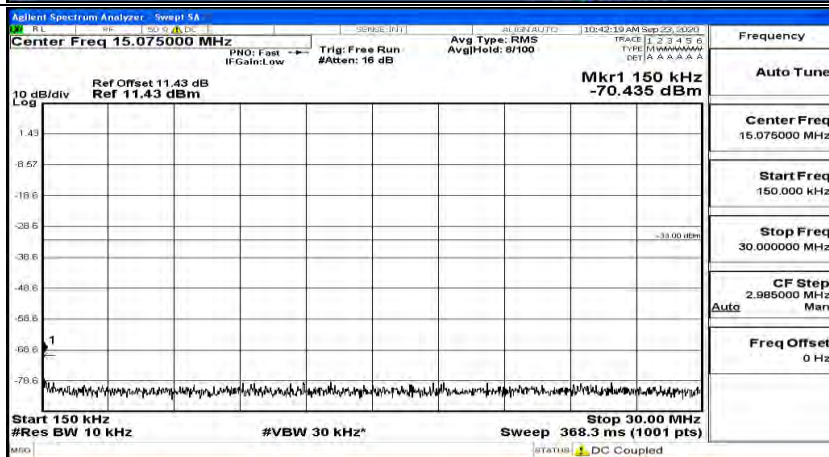

(Channel Bandwidth: 5 MHz)_LCH_16QAM_1RB#12

(Channel Bandwidth: 5 MHz)_LCH_16QAM_1RB#24