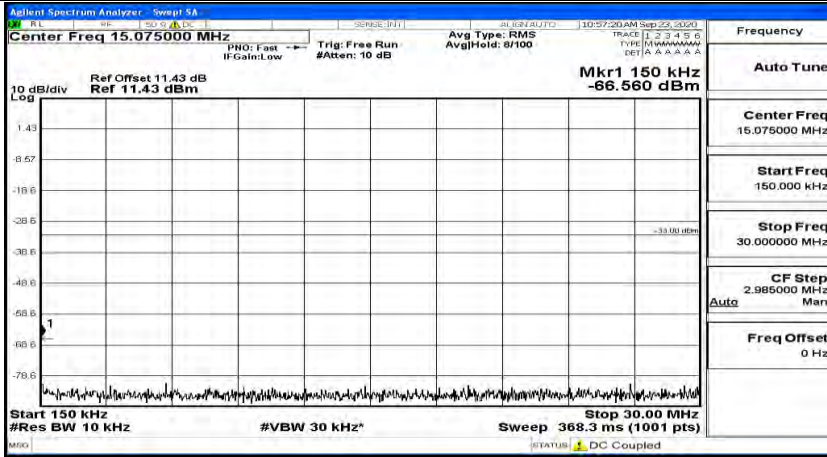

(Channel Bandwidth:20 MHz)_HCH_16QAM_1RB#0