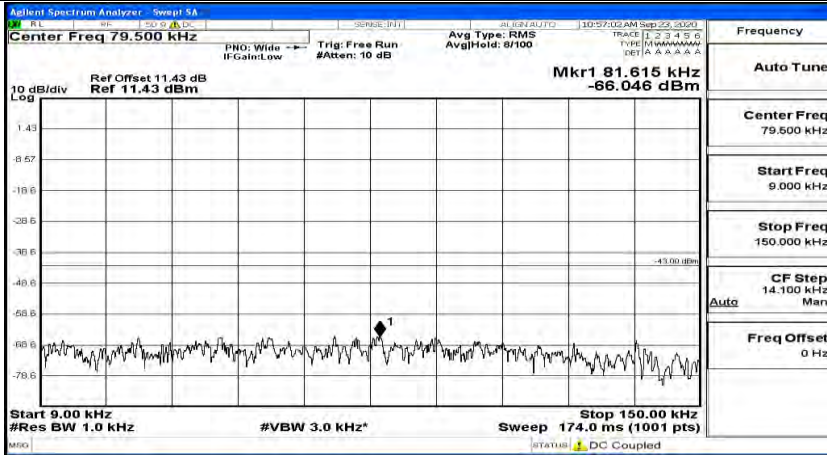

(Channel Bandwidth:20 MHz)_MCH_16QAM_1RB#49

(Channel Bandwidth:20 MHz)_MCH_16QAM_1RB#99