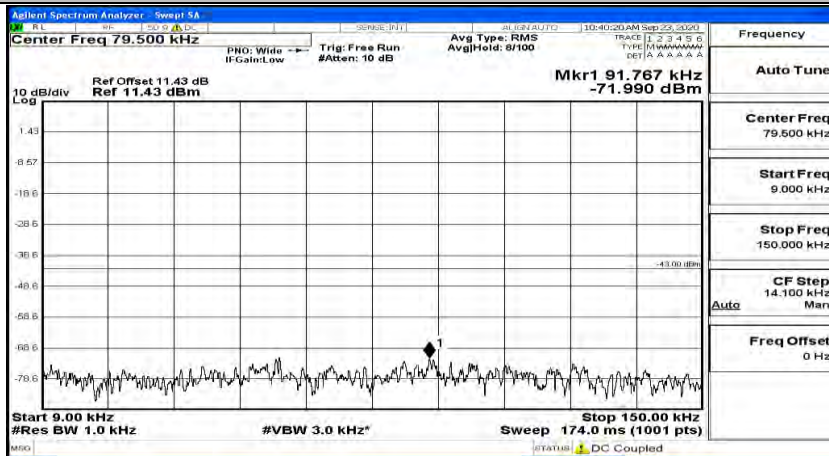

Channel Bandwidth: 5 MHz

(Channel Bandwidth: 5 MHz)_LCH_QPSK_1RB#0

(Channel Bandwidth: 5 MHz)_LCH_QPSK_1RB#12

(Channel Bandwidth: 5 MHz)_LCH_QPSK_1RB#24

(Channel Bandwidth: 5 MHz) MCH_QPSK_1RB#0

(Channel Bandwidth: 5 MHz) MCH_QPSK_1RB#12