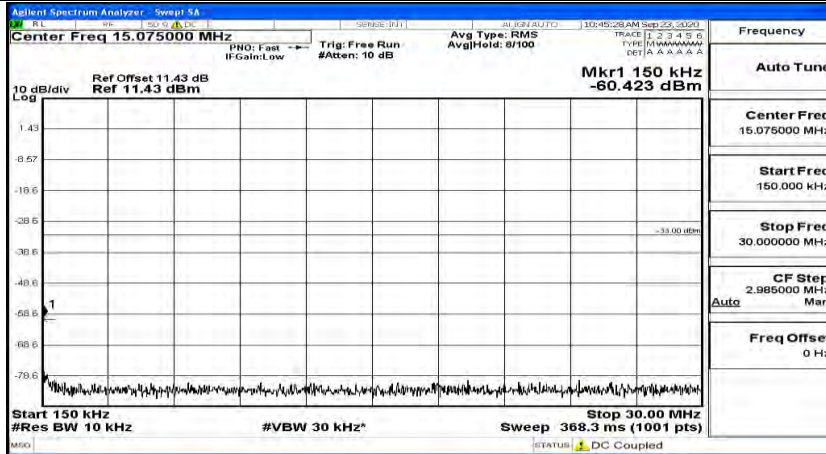

(Channel Bandwidth: 5 MHz)_HCH_16QAM_1RB#24