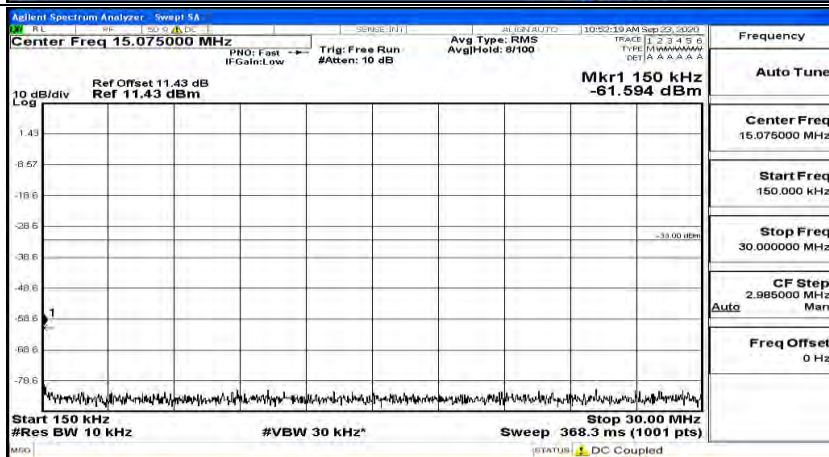

(Channel Bandwidth:15 MHz)_MCH_QPSK_1RB#74

(Channel Bandwidth:15 MHz)_HCH_QPSK_1RB#0