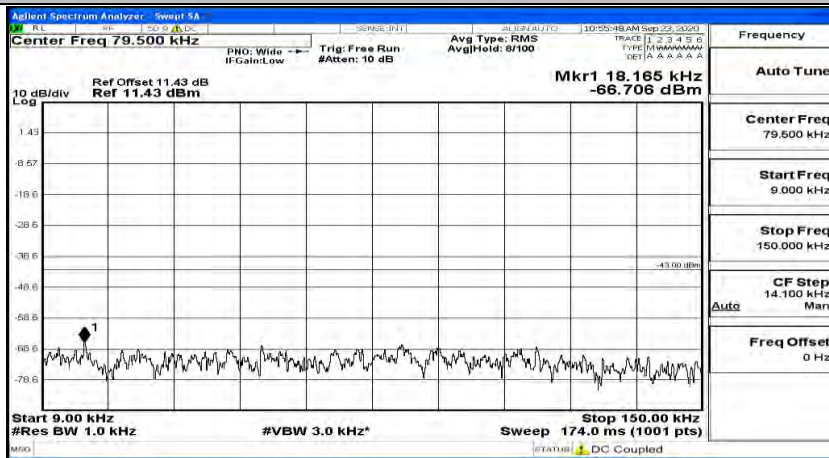

(Channel Bandwidth:20 MHz)_HCH_QPSK_1RB#99

(Channel Bandwidth:20 MHz)_LCH_16QAM_1RB#0

(Channel Bandwidth:20 MHz)_LCH_16QAM_1RB#49

(Channel Bandwidth:20 MHz) LCH_16QAM_1RB#99

(Channel Bandwidth:20 MHz)_MCH_16QAM_1RB#0