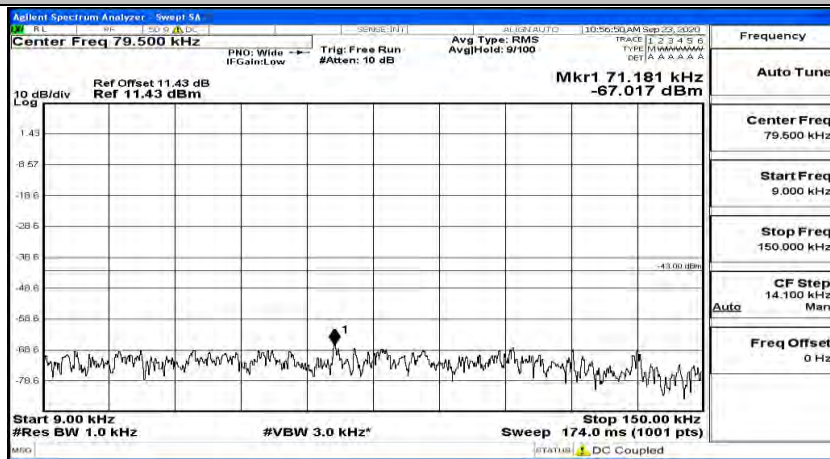

(Channel Bandwidth:20 MHz)_HCH_QPSK_1RB#99

(Channel Bandwidth:20 MHz)_LCH_16QAM_1RB#0

(Channel Bandwidth:20 MHz)_LCH_16QAM_1RB#49

(Channel Bandwidth:20 MHz) LCH_16QAM_1RB#99

(Channel Bandwidth:20 MHz)_MCH_16QAM_1RB#0