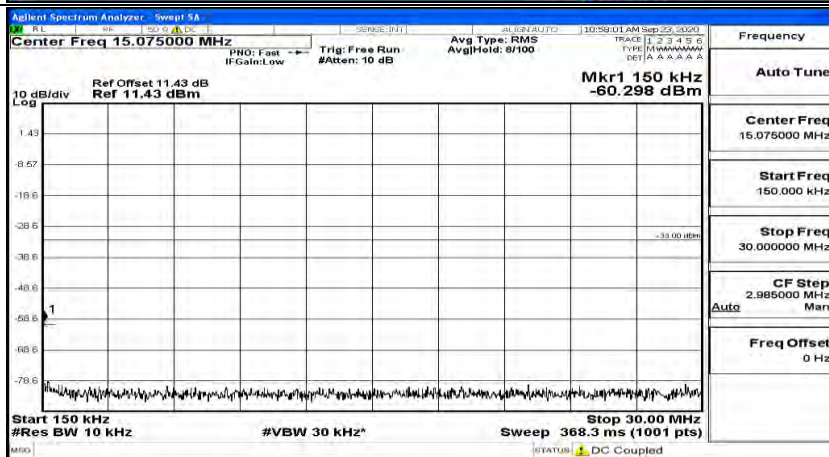

(Channel Bandwidth:20 MHz)_HCH_QPSK_1RB#99

(Channel Bandwidth:20 MHz)_LCH_16QAM_1RB#0