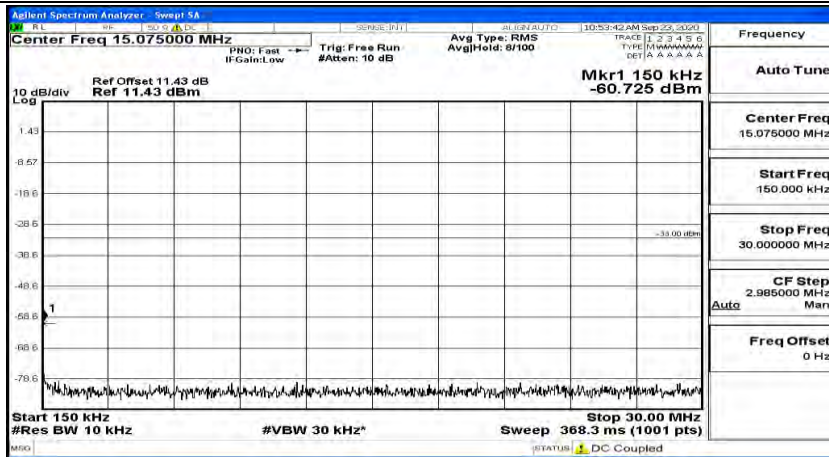

(Channel Bandwidth:15 MHz)_MCH_QPSK_1RB#74

(Channel Bandwidth:15 MHz)_HCH_QPSK_1RB#0

(Channel Bandwidth:15 MHz)_HCH_QPSK_1RB#37

(Channel Bandwidth:15 MHz) _HCH_QPSK_1RB#74

(Channel Bandwidth:15 MHz)_LCH_16QAM_1RB#0