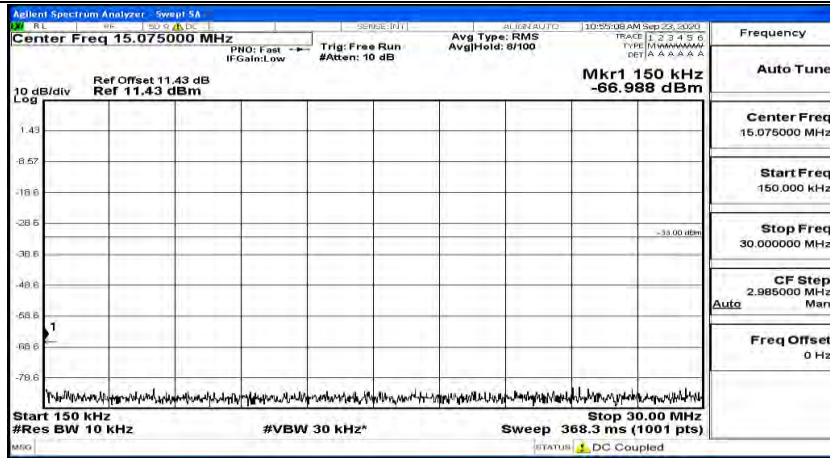

(Channel Bandwidth:15 MHz)_HCH_16QAM_1RB#0

(Channel Bandwidth:15 MHz)_HCH_16QAM_1RB#37

(Channel Bandwidth:15 MHz)_HCH_16QAM_1RB#74

Channel Bandwidth: 20 MHz

(Channel Bandwidth:20 MHz)_LCH_QPSK_1RB#49

(Channel Bandwidth:20 MHz)_LCH_QPSK_1RB#99