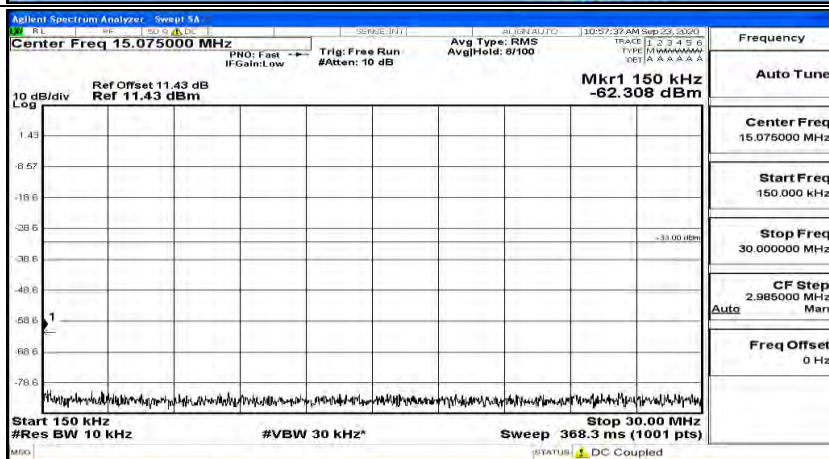

(Channel Bandwidth:20 MHz)_MCH_QPSK_1RB#0

(Channel Bandwidth:20 MHz)_MCH_QPSK_1RB#49

(Channel Bandwidth:20 MHz)_MCH_QPSK_1RB#99

(Channel Bandwidth:20 MHz)_HCH_QPSK_1RB#0

(Channel Bandwidth:20 MHz)_HCH_QPSK_1RB#49