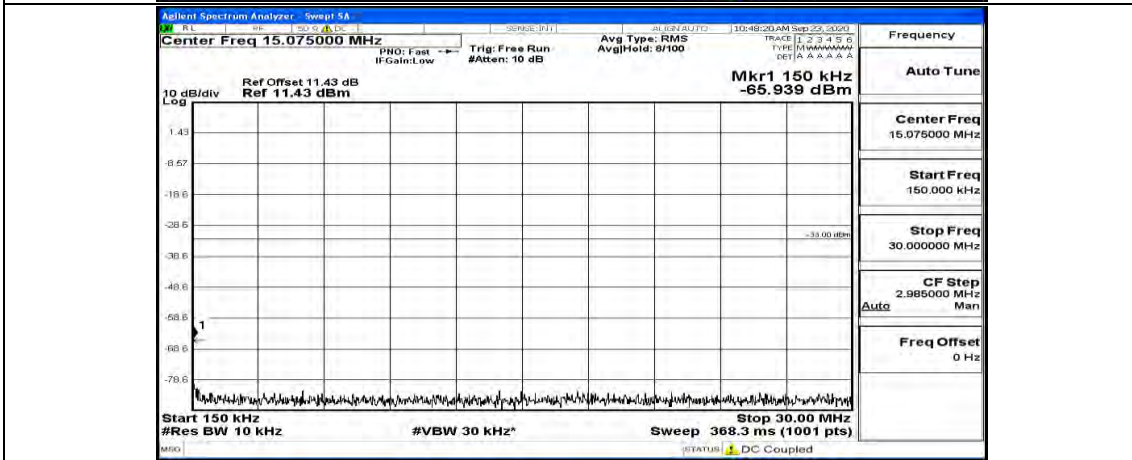

Channel Bandwidth: 10 MHz_HCH_QPSK_1RB#49

Channel Bandwidth: 10 MHz_LCH_16QAM_1RB#0

Channel Bandwidth: 10 MHz_LCH_16QAM_1RB#24

Channel Bandwidth: 10 MHz_LCH_16QAM_1RB#49

Channel Bandwidth: 10 MHz_MCH_16QAM_1RB#0