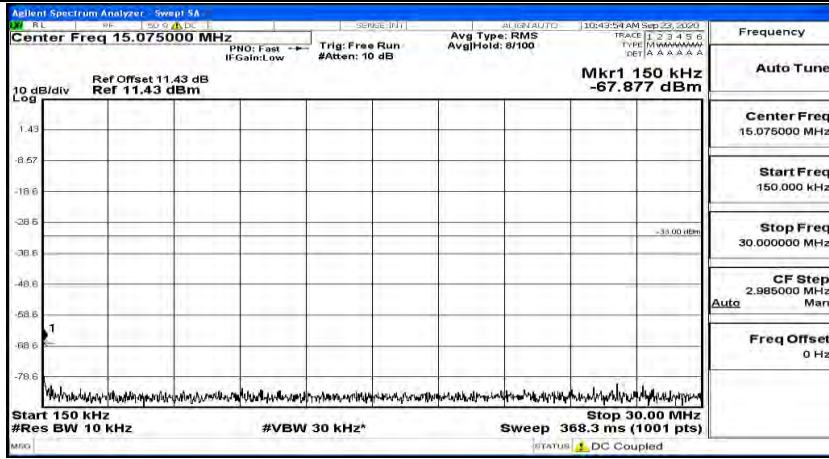

(Channel Bandwidth: 5 MHz)_LCH_16QAM_1RB#12

(Channel Bandwidth: 5 MHz)_LCH_16QAM_1RB#24

(Channel Bandwidth: 5 MHz)_MCH_16QAM_1RB#0

(Channel Bandwidth: 5 MHz)_MCH_16QAM_1RB#12

(Channel Bandwidth: 5 MHz) MCH_16QAM_1RB#24