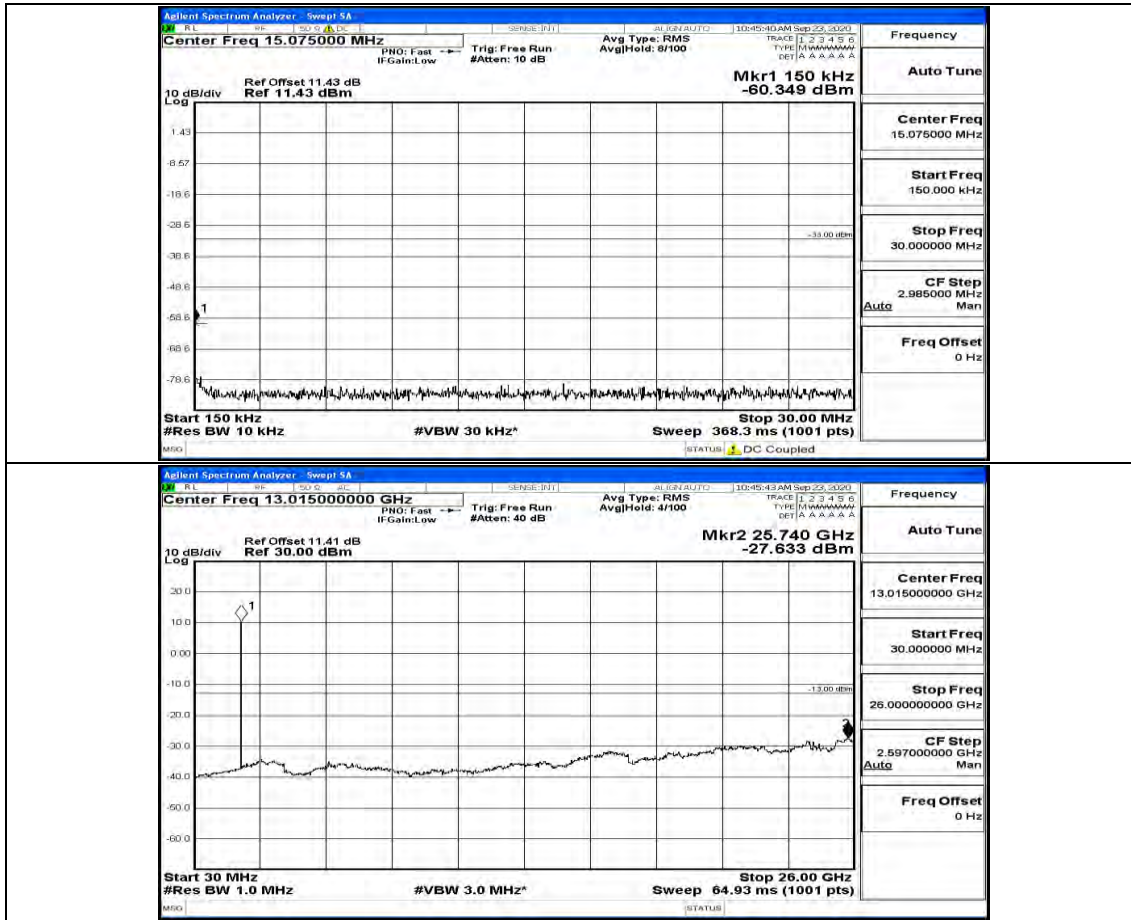

(Channel Bandwidth: 5 MHz)_HCH_16QAM_1RB#0

(Channel Bandwidth: 5 MHz)_HCH_16QAM_1RB#12

(Channel Bandwidth: 5 MHz)_HCH_16QAM_1RB#24

Channel Bandwidth: 10 MHz

Channel Bandwidth: 10 MHz_LCH_QPSK_1RB#24

Channel Bandwidth: 10 MHz LCH_QPSK_1RB#49