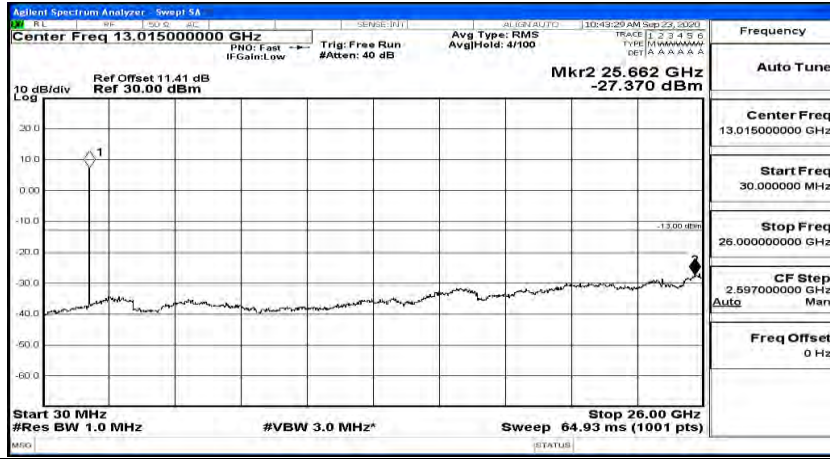

Channel Bandwidth: 5 MHz

(Channel Bandwidth: 5 MHz)_LCH_QPSK_1RB#0

(Channel Bandwidth: 5 MHz)_LCH_QPSK_1RB#12

(Channel Bandwidth: 5 MHz)_LCH_QPSK_1RB#24

(Channel Bandwidth: 5 MHz) MCH_QPSK_1RB#0

(Channel Bandwidth: 5 MHz) MCH_QPSK_1RB#12

(Channel Bandwidth: 5 MHz)_MCH_QPSK_1RB#24

(Channel Bandwidth: 5 MHz)_HCH_QPSK_1RB#0

(Channel Bandwidth: 5 MHz)_HCH_QPSK_1RB#12

(Channel Bandwidth: 5 MHz)_HCH_QPSK_1RB#24

(Channel Bandwidth: 5 MHz)_LCH_16QAM_1RB#0