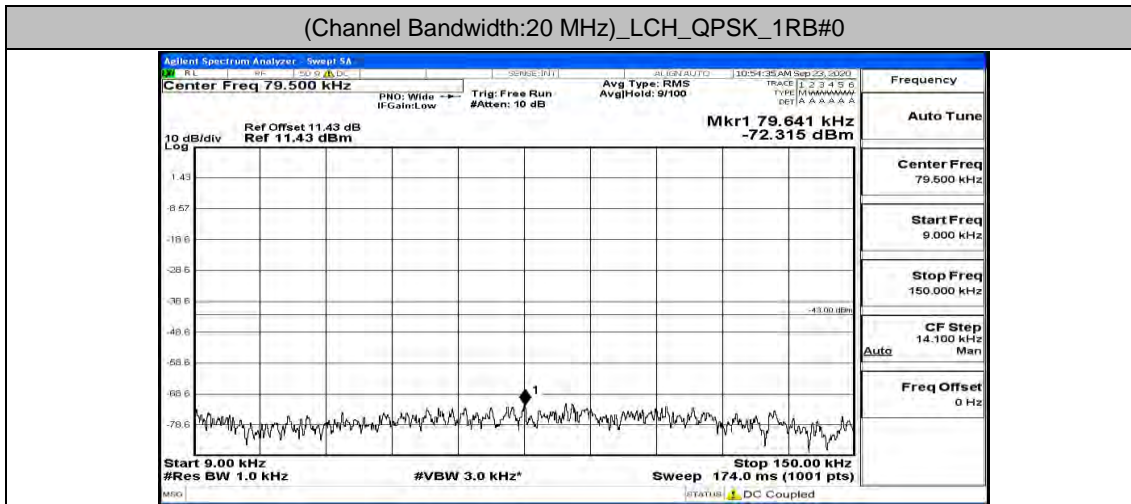

(Channel Bandwidth:15 MHz)_HCH_16QAM_1RB#0

(Channel Bandwidth:15 MHz)_HCH_16QAM_1RB#37

(Channel Bandwidth:15 MHz)_HCH_16QAM_1RB#74

Channel Bandwidth: 20 MHz

(Channel Bandwidth:20 MHz)_LCH_QPSK_1RB#49

(Channel Bandwidth:20 MHz)_LCH_QPSK_1RB#99