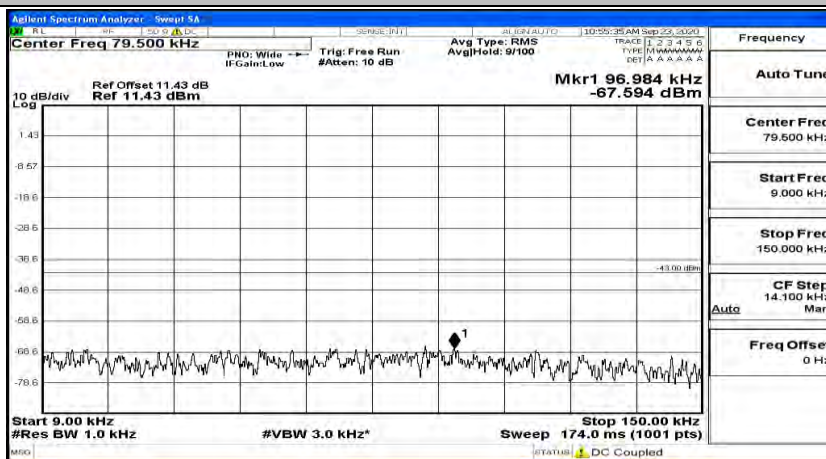

(Channel Bandwidth:20 MHz)_LCH_16QAM_1RB#49