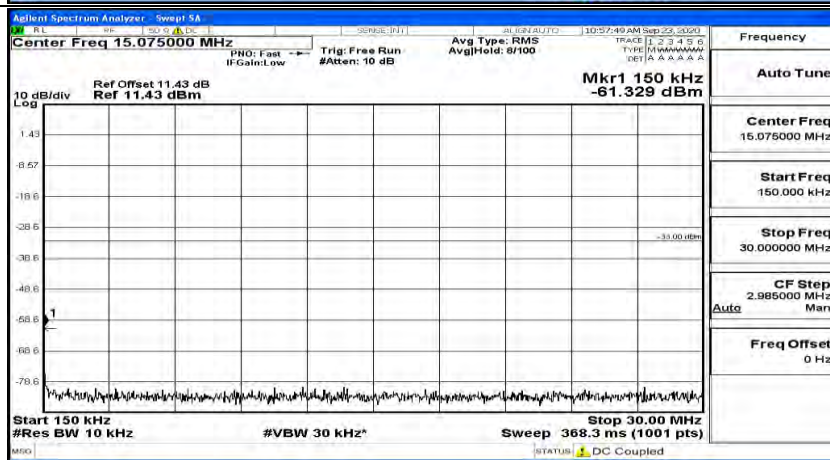

(Channel Bandwidth:20 MHz)_MCH_QPSK_1RB#0

(Channel Bandwidth:20 MHz)_MCH_QPSK_1RB#49

(Channel Bandwidth:20 MHz)_MCH_QPSK_1RB#99

(Channel Bandwidth:20 MHz)_HCH_QPSK_1RB#0

(Channel Bandwidth:20 MHz)_HCH_QPSK_1RB#49