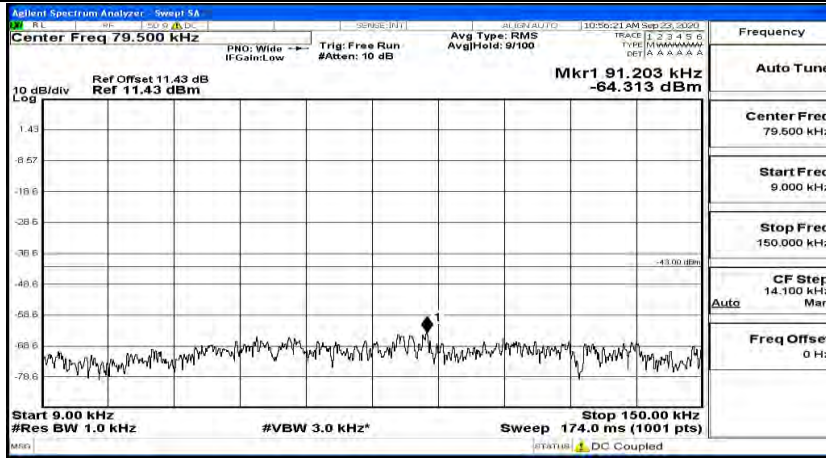

(Channel Bandwidth:20 MHz)_MCH_QPSK_1RB#99