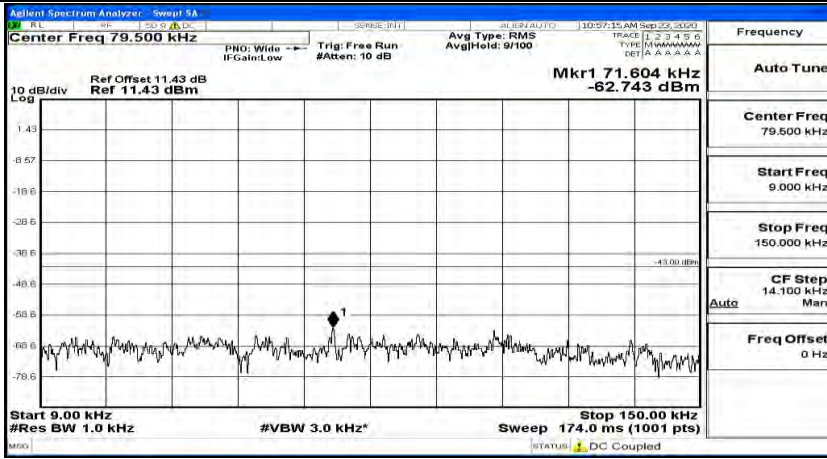

(Channel Bandwidth:20 MHz)_HCH_16QAM_1RB#0