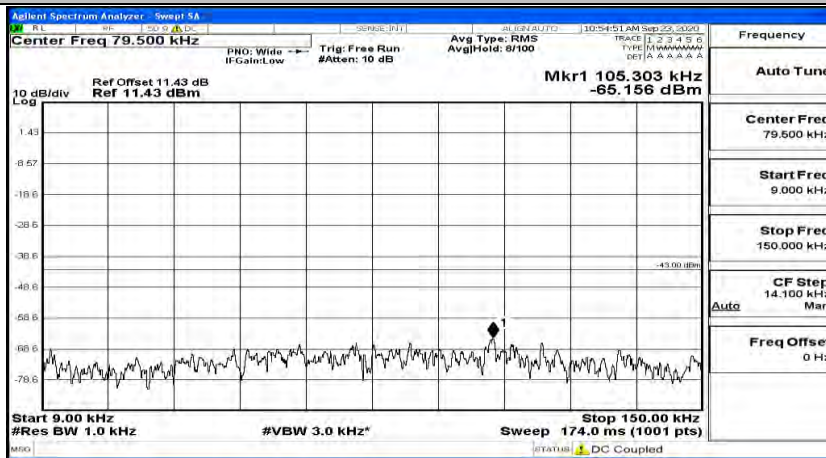

(Channel Bandwidth:15 MHz)_HCH_16QAM_1RB#0

(Channel Bandwidth:15 MHz)_HCH_16QAM_1RB#37

(Channel Bandwidth:15 MHz)_HCH_16QAM_1RB#74

Channel Bandwidth: 20 MHz

(Channel Bandwidth:20 MHz)_LCH_QPSK_1RB#49

(Channel Bandwidth:20 MHz)_LCH_QPSK_1RB#99