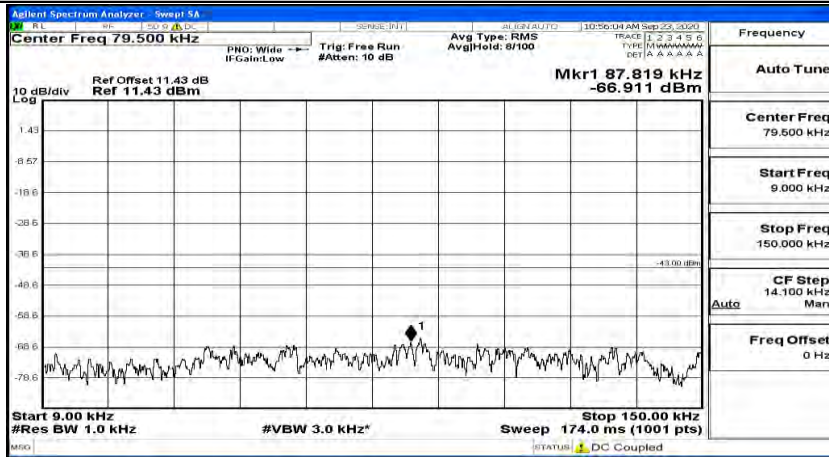

(Channel Bandwidth:20 MHz)_MCH_QPSK_1RB#0

(Channel Bandwidth:20 MHz)_MCH_QPSK_1RB#49