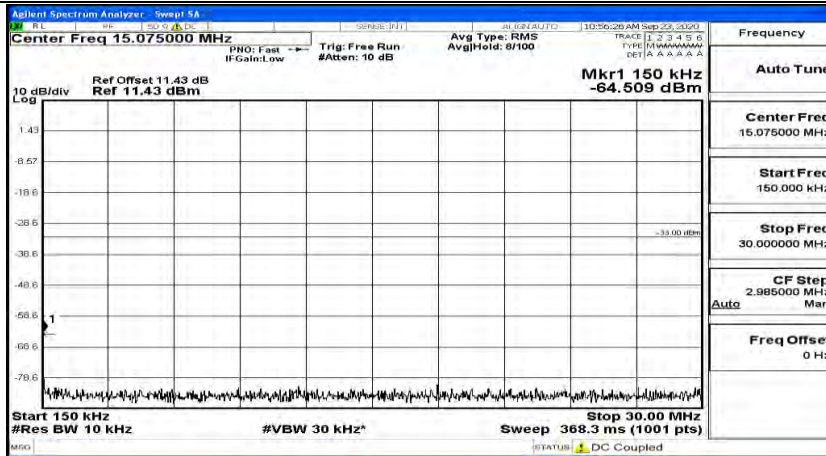

(Channel Bandwidth:20 MHz)_MCH_QPSK_1RB#99