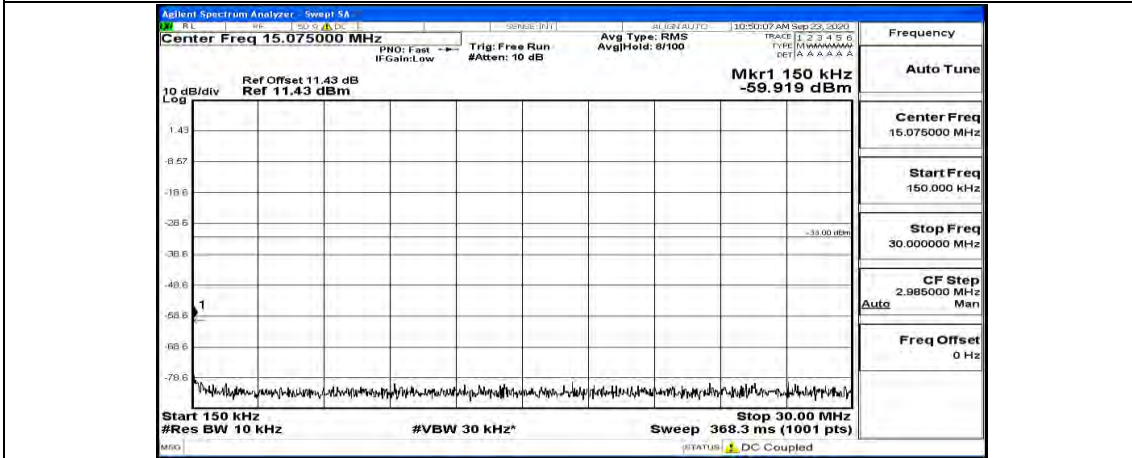

Channel Bandwidth: 10 MHz_MCH_16QAM_1RB#24

Channel Bandwidth: 10 MHz_MCH_16QAM_1RB#49

Channel Bandwidth: 10 MHz_HCH_16QAM_1RB#0

Channel Bandwidth: 10 MHz_HCH_16QAM_1RB#24

Channel Bandwidth: 10 MHz_HCH_16QAM_1RB#49