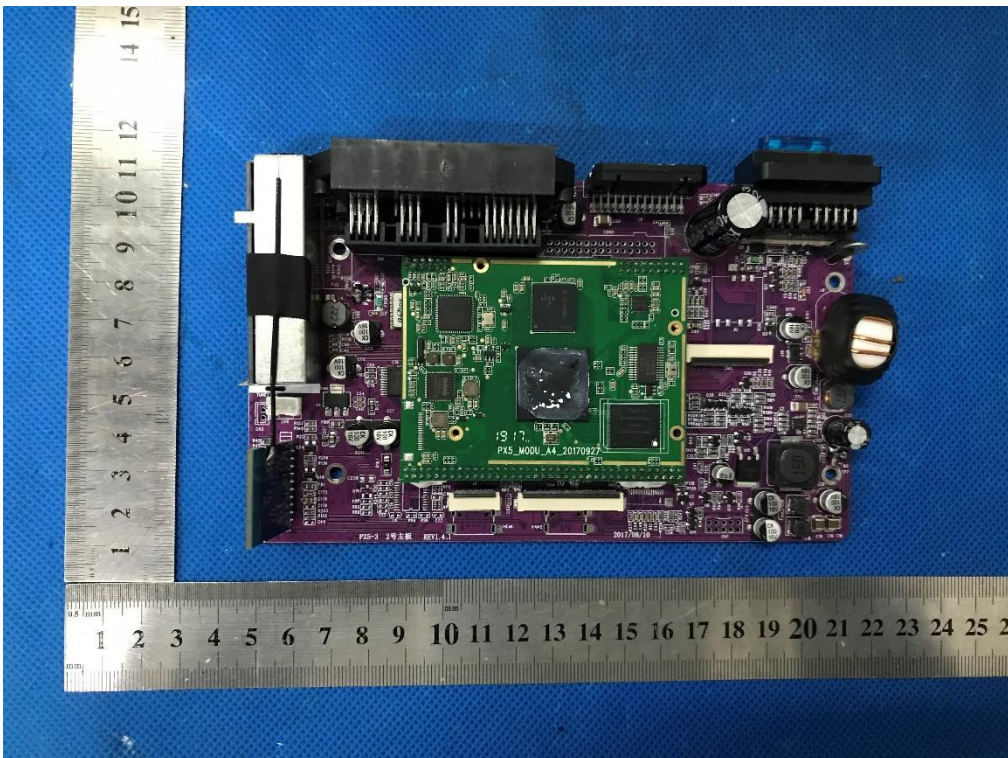

Product Name: Car GPS DVD player

Test Model No.: KF-V4591Q, KF-V1000Q Series, KF-V2000Q Series, KF-V3000Q Series, KF-V4000Q Series, KF-V5000Q Series, KF-V6000Q Series, KF-V7000Q Series, KF-V8000Q Series, KF-V9000Q Series

EUT Constructional Details

Internal Photo

EUT Constructional Details

GTS

GTS

GTS