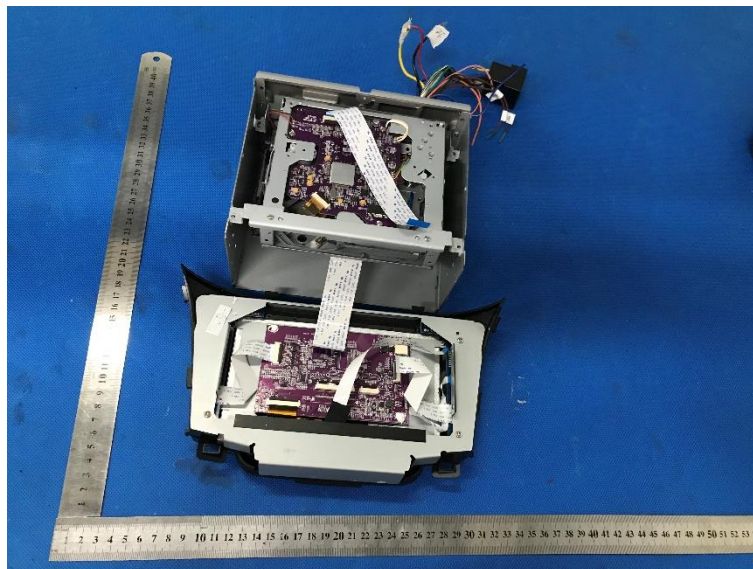

Product Name: Car GPS DVD player

Test Model No.: KF-V4591Q, KF-V1000Q Series, KF-V2000Q Series, KF-V3000Q Series, KF-V4000Q Series, KF-V5000Q Series, KF-V6000Q Series, KF-V7000Q Series, KF-V8000Q Series, KF-V9000Q Series

EUT Constructional Details

Internal Photo

EUT Constructional Details

GTS

GTS

GTS