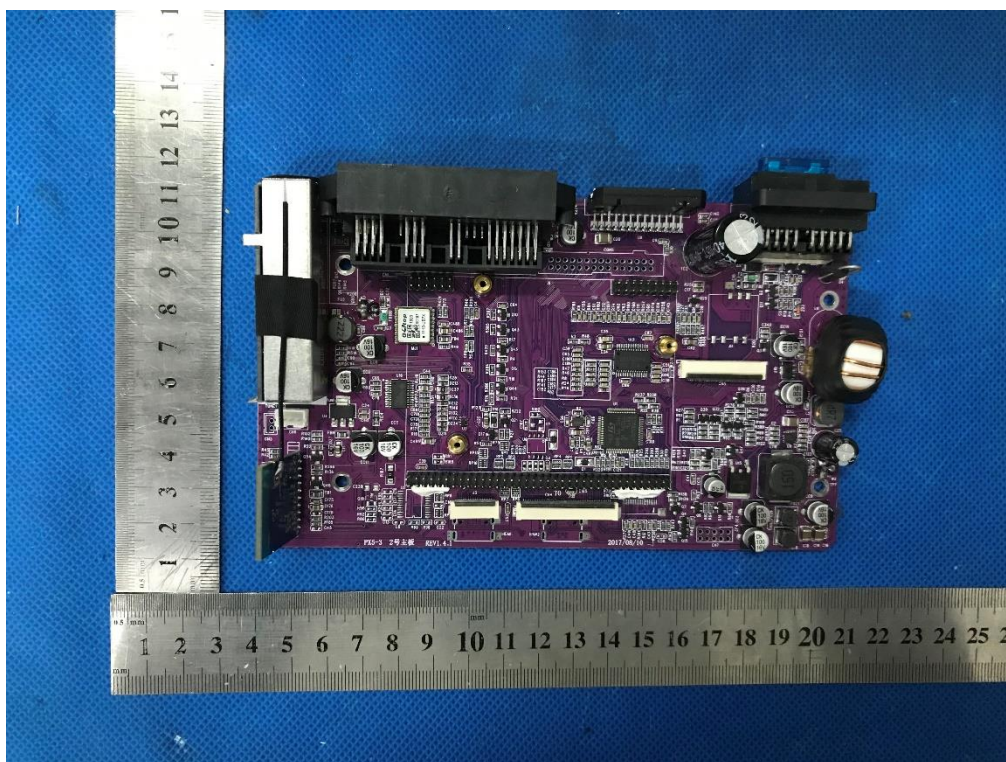

Product Name: Car GPS DVD player

Test Model No.: KF-V4591Q, KF-V1000Q Series, KF-V2000Q Series, KF-V3000Q Series, KF-V4000Q Series, KF-V5000Q Series, KF-V6000Q Series, KF-V7000Q Series, KF-V8000Q Series, KF-V9000Q Series

EUT Constructional Details

Internal Photo

EUT Constructional Details

GTS

GTS

GTS