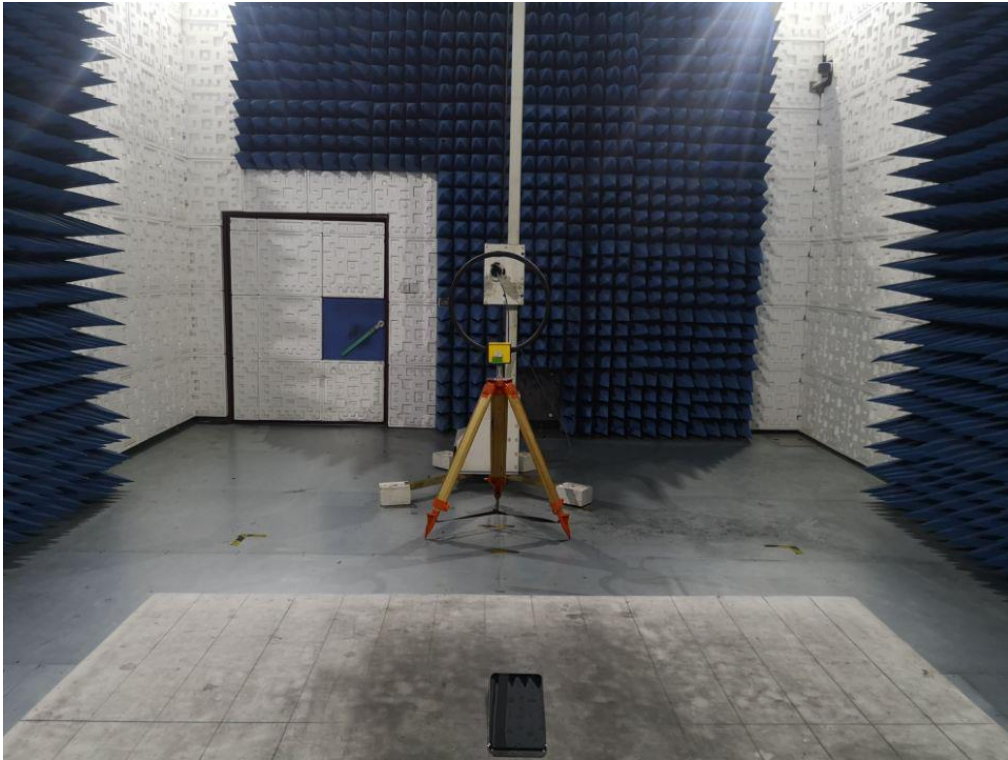

Test Setup Photos

RADIATED EMISSION TEST SETUP BELOW 1GHz

FCC LINE CONDUCTED EMISSION TEST SETUP