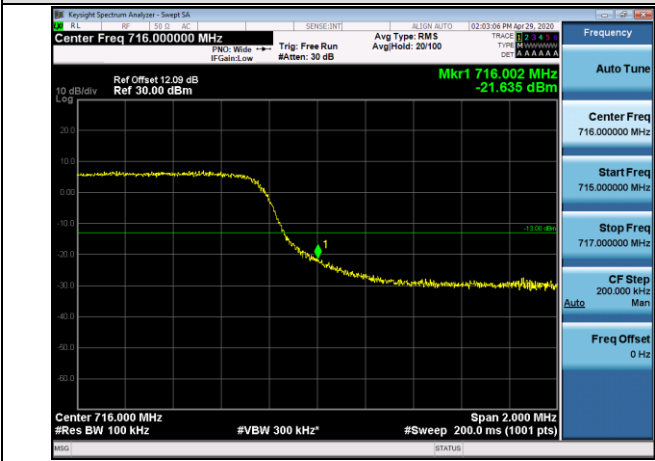

HCH_QPSK_25RB#0