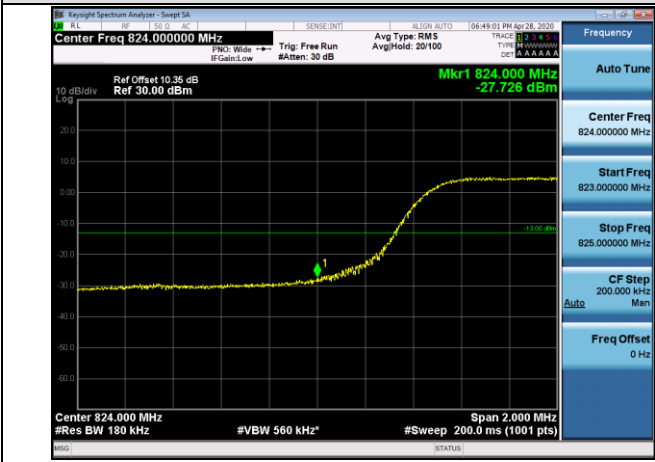

LTE BAND 5
 Channel Bandwidth: 1.4 MHz

LCH_QPSK_6RB#0

LCH_16QAM_6RB#0

HCH_QPSK_6RB#0

HCH_16QAM_6RB#0

Channel Bandwidth: 3 MHz

LCH_QPSK_15RB#0

LCH_16QAM_15RB#0

HCH_QPSK_15RB#0

HCH_16QAM_15RB#0

Channel Bandwidth: 5 MHz

LCH_QPSK_25RB#0

LCH_16QAM_25RB#0

HCH_QPSK_25RB#0

HCH_16QAM_25RB#0

Channel Bandwidth: 10 MHz

LCH_QPSK_50RB#0

LCH_16QAM_50RB#0

HCH_QPSK_50RB#0

HCH_16QAM_50RB#0

LTE BAND 7
Channel Bandwidth: 5 MHz

LCH_QPSK_25RB#0

LCH_16QAM_25RB#0

HCH_QPSK_25RB#0