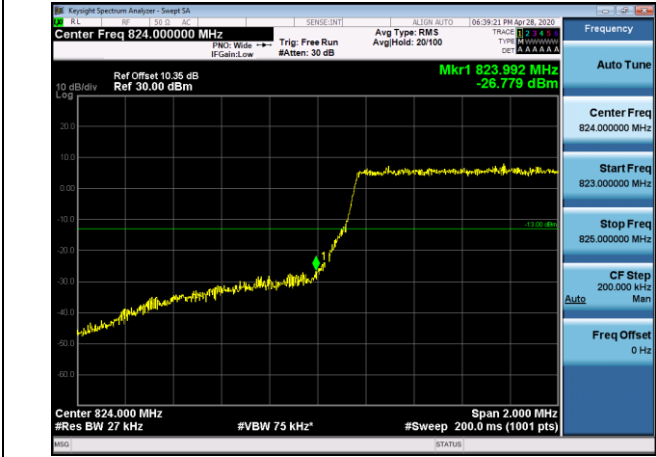

LTE BAND 5
 Channel Bandwidth: 1.4 MHz

LCH_QPSK_6RB#0

LCH_16QAM_6RB#0

HCH_QPSK_6RB#0

HCH_16QAM_6RB#0

Channel Bandwidth: 3 MHz

LCH_QPSK_15RB#0

LCH_16QAM_15RB#0

HCH_QPSK_15RB#0

HCH_16QAM_15RB#0

Channel Bandwidth: 5 MHz

LCH_QPSK_25RB#0

LCH_16QAM_25RB#0

HCH_QPSK_25RB#0

HCH_16QAM_25RB#0

Channel Bandwidth: 10 MHz

LCH_QPSK_50RB#0

LCH_16QAM_50RB#0

HCH_QPSK_50RB#0

HCH_16QAM_50RB#0

LTE BAND 7
Channel Bandwidth: 5 MHz

LCH_QPSK_25RB#0

LCH_16QAM_25RB#0

HCH_QPSK_25RB#0