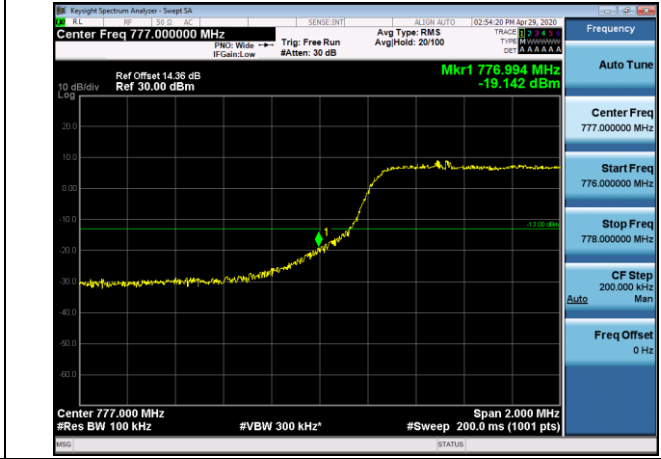

Channel Bandwidth: 10 MHz

LCH_QPSK_50RB#0

LCH_16QAM_50RB#0

HCH_QPSK_50RB#0

HCH_16QAM_50RB#0

LTE BAND 13
 Channel Bandwidth: 5 MHz

LCH_QPSK_25RB#0

LCH_16QAM_25RB#0

HCH_QPSK_25RB#0

HCH_16QAM_25RB#0

Channel Bandwidth: 10 MHz

LCH_QPSK_50RB#0

LCH_16QAM_50RB#0

HCH_QPSK_50RB#0

HCH_16QAM_50RB#0

LTE BAND 17
Channel Bandwidth: 5 MHz