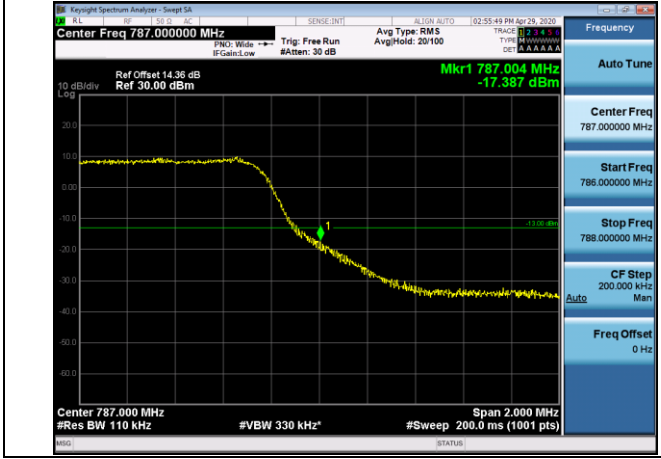

HCH_QPSK_25RB#0