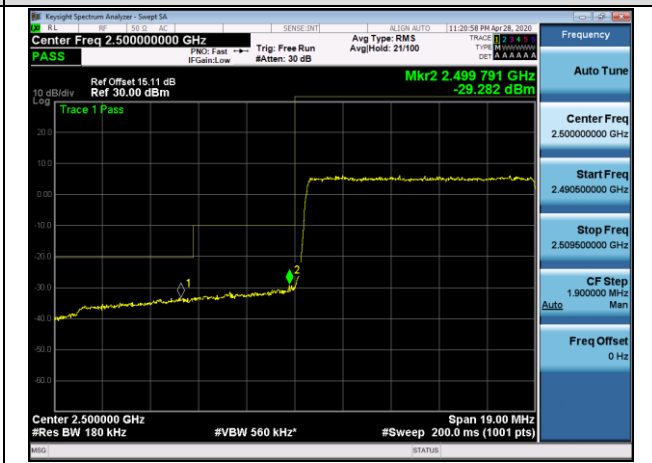

LCH_QPSK_50RB#0

LCH_16QAM_50RB#0

HCH_QPSK_50RB#0

HCH_16QAM_50RB#0

LTE BAND 7
Channel Bandwidth: 5 MHz

LCH_QPSK_25RB#0

LCH_16QAM_25RB#0

HCH_QPSK_25RB#0

HCH_16QAM_25RB#0

Channel Bandwidth: 10 MHz

LCH_QPSK_50RB#0

LCH_16QAM_50RB#0

HCH_QPSK_50RB#0

HCH_16QAM_50RB#0

Channel Bandwidth: 15 MHz

LCH_QPSK_75RB#0

LCH_16QAM_75RB#0

HCH_QPSK_75RB#0

HCH_16QAM_75RB#0

Channel Bandwidth: 20 MHz

LCH_QPSK_100RB#0

LCH_16QAM_100RB#0

HCH_QPSK_100RB#0

HCH_16QAM_100RB#0