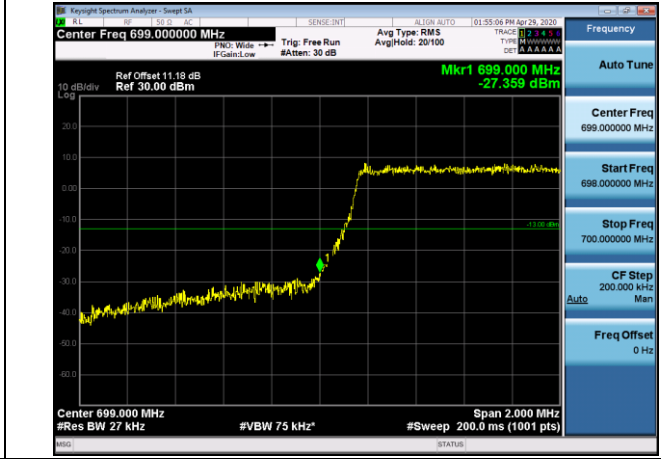

LCH_16QAM_75RB#0

HCH_QPSK_75RB#0

HCH_16QAM_75RB#0

Channel Bandwidth: 20 MHz

LCH_QPSK_100RB#0

LCH_16QAM_100RB#0

HCH_QPSK_100RB#0

HCH_16QAM_100RB#0

LTE BAND 12
Channel Bandwidth: 1.4 MHz

LCH_QPSK_6RB#0

LCH_16QAM_6RB#0

HCH_QPSK_6RB#0

HCH_16QAM_6RB#0

Channel Bandwidth: 3 MHz

LCH_QPSK_15RB#0

LCH_16QAM_15RB#0