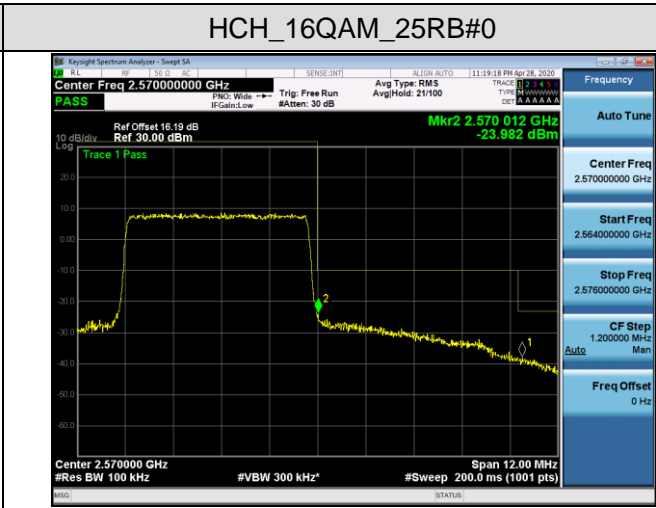

LCH_QPSK_50RB#0

LCH_16QAM_50RB#0

HCH_QPSK_50RB#0

HCH_16QAM_50RB#0

LTE BAND 7
Channel Bandwidth: 5 MHz

LCH_QPSK_25RB#0

LCH_16QAM_25RB#0

HCH_QPSK_25RB#0

HCH_16QAM_25RB#0

Channel Bandwidth: 10 MHz

LCH_QPSK_50RB#0

LCH_16QAM_50RB#0

HCH_QPSK_50RB#0

HCH_16QAM_50RB#0

Channel Bandwidth: 15 MHz

LCH_QPSK_75RB#0