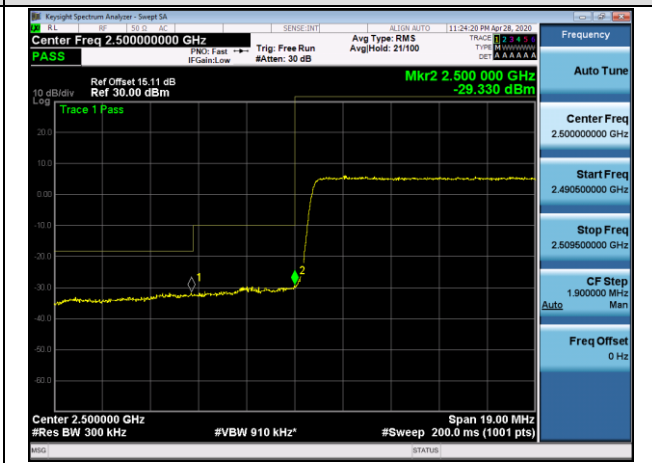

LCH_QPSK_50RB#0

LCH_16QAM_50RB#0

HCH_QPSK_50RB#0

HCH_16QAM_50RB#0

LTE BAND 7
Channel Bandwidth: 5 MHz

LCH_QPSK_25RB#0

LCH_16QAM_25RB#0

HCH_QPSK_25RB#0

HCH_16QAM_25RB#0

Channel Bandwidth: 10 MHz

LCH_QPSK_50RB#0

LCH_16QAM_50RB#0

HCH_QPSK_50RB#0

HCH_16QAM_50RB#0

Channel Bandwidth: 15 MHz

LCH_QPSK_75RB#0

LCH_16QAM_75RB#0

HCH_QPSK_75RB#0

HCH_16QAM_75RB#0

Channel Bandwidth: 20 MHz

LCH_QPSK_100RB#0

LCH_16QAM_100RB#0

HCH_QPSK_100RB#0

HCH_16QAM_100RB#0