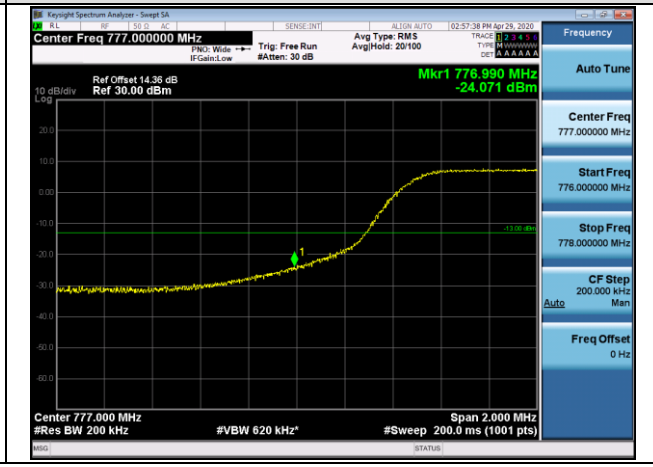

HCH_QPSK_25RB#0

HCH_16QAM_25RB#0

Channel Bandwidth: 10 MHz

LCH_QPSK_50RB#0

LCH_16QAM_50RB#0

HCH_QPSK_50RB#0

HCH_16QAM_50RB#0

LTE BAND 17
Channel Bandwidth: 5 MHz