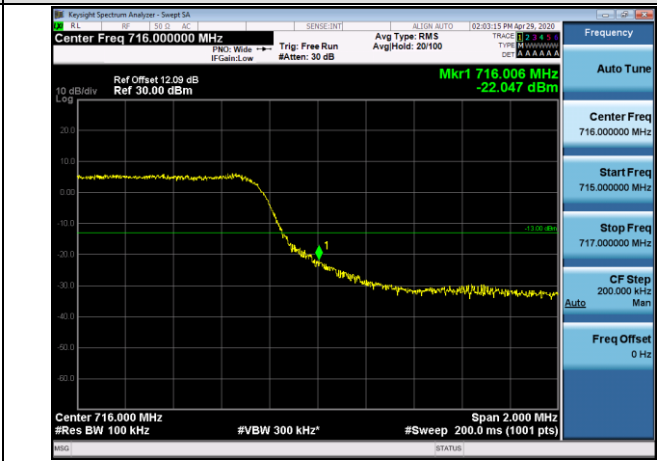

LTE BAND 12
Channel Bandwidth: 1.4 MHz

LCH_QPSK_6RB#0

LCH_16QAM_6RB#0

HCH_QPSK_6RB#0

HCH_16QAM_6RB#0

Channel Bandwidth: 3 MHz

LCH_QPSK_15RB#0

LCH_16QAM_15RB#0

8

HCH_QPSK_15RB#0

HCH_16QAM_15RB#0

Channel Bandwidth: 5 MHz

LCH_QPSK_25RB#0

LCH_16QAM_25RB#0

HCH_QPSK_25RB#0

HCH_16QAM_25RB#0