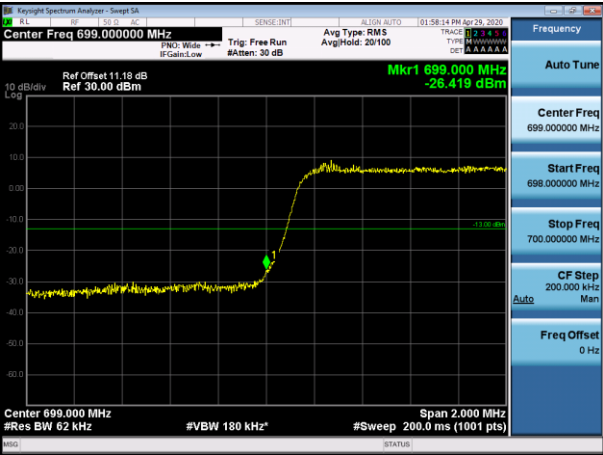

LTE BAND 12
Channel Bandwidth: 1.4 MHz

LCH_QPSK_6RB#0

LCH_16QAM_6RB#0

HCH_QPSK_6RB#0

HCH_16QAM_6RB#0

Channel Bandwidth: 3 MHz

LCH_QPSK_15RB#0

LCH_16QAM_15RB#0