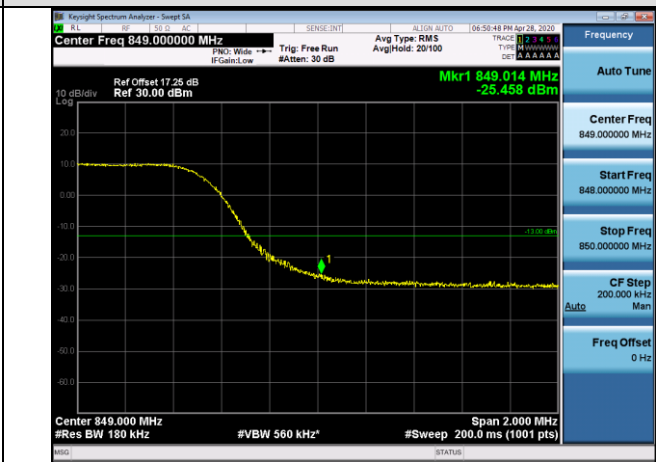

LCH_QPSK_50RB#0

LCH_16QAM_50RB#0

HCH_QPSK_50RB#0

HCH_16QAM_50RB#0

LTE BAND 7
Channel Bandwidth: 5 MHz

LCH_QPSK_25RB#0

LCH_16QAM_25RB#0

HCH_QPSK_25RB#0