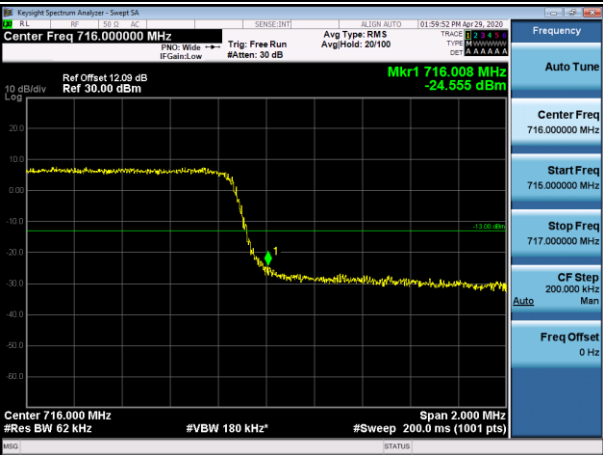

HCH_QPSK_15RB#0