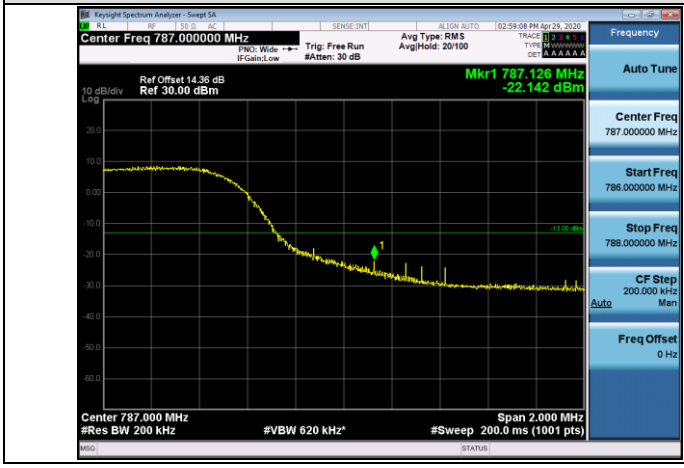

HCH_QPSK_25RB#0

HCH_16QAM_25RB#0

Channel Bandwidth: 10 MHz

LCH_QPSK_50RB#0

LCH_16QAM_50RB#0

HCH_QPSK_50RB#0

HCH_16QAM_50RB#0

LTE BAND 17
Channel Bandwidth: 5 MHz