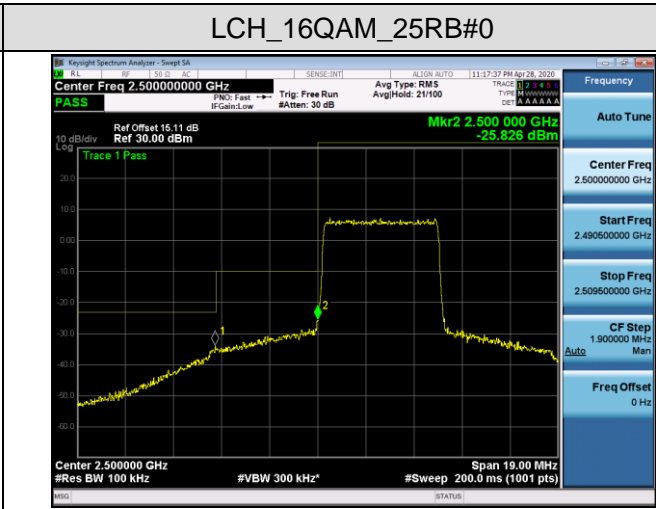

LCH_QPSK_50RB#0

LCH_16QAM_50RB#0

HCH_QPSK_50RB#0

HCH_16QAM_50RB#0

LTE BAND 7
Channel Bandwidth: 5 MHz

LCH_QPSK_25RB#0

LCH_16QAM_25RB#0

HCH_QPSK_25RB#0

HCH_16QAM_25RB#0

Channel Bandwidth: 10 MHz

LCH_QPSK_50RB#0

LCH_16QAM_50RB#0

HCH_QPSK_50RB#0

HCH_16QAM_50RB#0

Channel Bandwidth: 15 MHz

LCH_QPSK_75RB#0