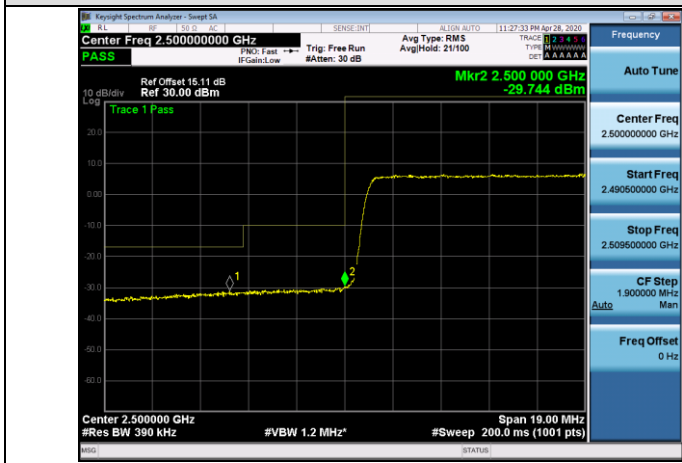

LCH_16QAM_75RB#0

HCH_QPSK_75RB#0

HCH_16QAM_75RB#0

Channel Bandwidth: 20 MHz

LCH_QPSK_100RB#0

LCH_16QAM_100RB#0

HCH_QPSK_100RB#0

HCH_16QAM_100RB#0

LTE BAND 12
Channel Bandwidth: 1.4 MHz

LCH_QPSK_6RB#0

LCH_16QAM_6RB#0

HCH_QPSK_6RB#0

HCH_16QAM_6RB#0

Channel Bandwidth: 3 MHz

LCH_QPSK_15RB#0

LCH_16QAM_15RB#0