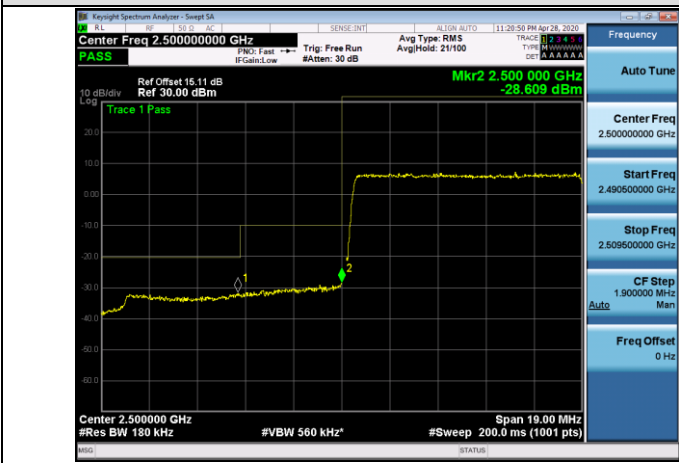

LCH_QPSK_50RB#0

LCH_16QAM_50RB#0

HCH_QPSK_50RB#0

HCH_16QAM_50RB#0

LTE BAND 7
Channel Bandwidth: 5 MHz

LCH_QPSK_25RB#0

LCH_16QAM_25RB#0

HCH_QPSK_25RB#0

HCH_16QAM_25RB#0

Channel Bandwidth: 10 MHz

LCH_QPSK_50RB#0

LCH_16QAM_50RB#0

HCH_QPSK_50RB#0

HCH_16QAM_50RB#0

Channel Bandwidth: 15 MHz

LCH_QPSK_75RB#0