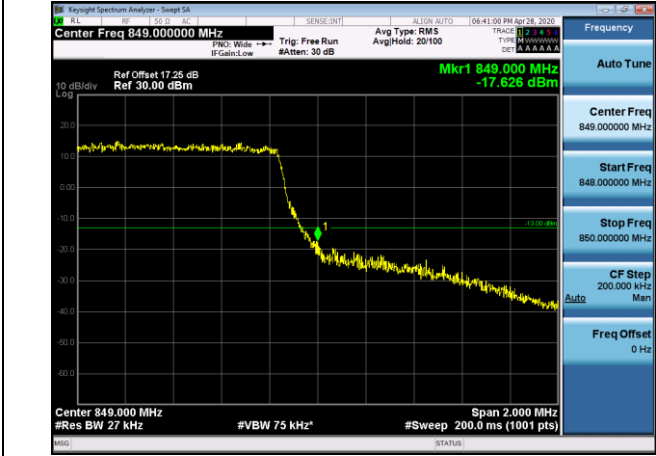

LTE BAND 5
 Channel Bandwidth: 1.4 MHz

LCH_QPSK_6RB#0

LCH_16QAM_6RB#0

HCH_QPSK_6RB#0

HCH_16QAM_6RB#0

Channel Bandwidth: 3 MHz

LCH_QPSK_15RB#0

LCH_16QAM_15RB#0

HCH_QPSK_15RB#0

HCH_16QAM_15RB#0

Channel Bandwidth: 5 MHz

LCH_QPSK_25RB#0

LCH_16QAM_25RB#0

HCH_QPSK_25RB#0

HCH_16QAM_25RB#0

Channel Bandwidth: 10 MHz

LCH_QPSK_50RB#0

LCH_16QAM_50RB#0

HCH_QPSK_50RB#0

HCH_16QAM_50RB#0

LTE BAND 7
Channel Bandwidth: 5 MHz

LCH_QPSK_25RB#0

LCH_16QAM_25RB#0

HCH_QPSK_25RB#0