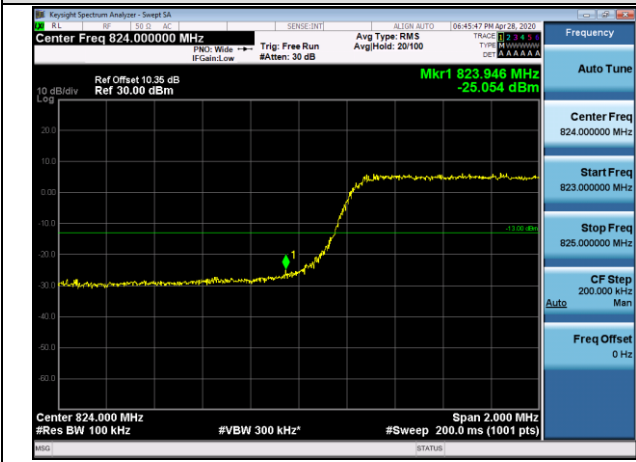

LTE BAND 5
 Channel Bandwidth: 1.4 MHz

LCH_QPSK_6RB#0

LCH_16QAM_6RB#0

HCH_QPSK_6RB#0

HCH_16QAM_6RB#0

Channel Bandwidth: 3 MHz

LCH_QPSK_15RB#0

LCH_16QAM_15RB#0

HCH_QPSK_15RB#0

HCH_16QAM_15RB#0

Channel Bandwidth: 5 MHz

LCH_QPSK_25RB#0

LCH_16QAM_25RB#0

HCH_QPSK_25RB#0

HCH_16QAM_25RB#0

Channel Bandwidth: 10 MHz

LCH_QPSK_50RB#0

LCH_16QAM_50RB#0

HCH_QPSK_50RB#0

HCH_16QAM_50RB#0

LTE BAND 7
Channel Bandwidth: 5 MHz

LCH_QPSK_25RB#0

LCH_16QAM_25RB#0

HCH_QPSK_25RB#0