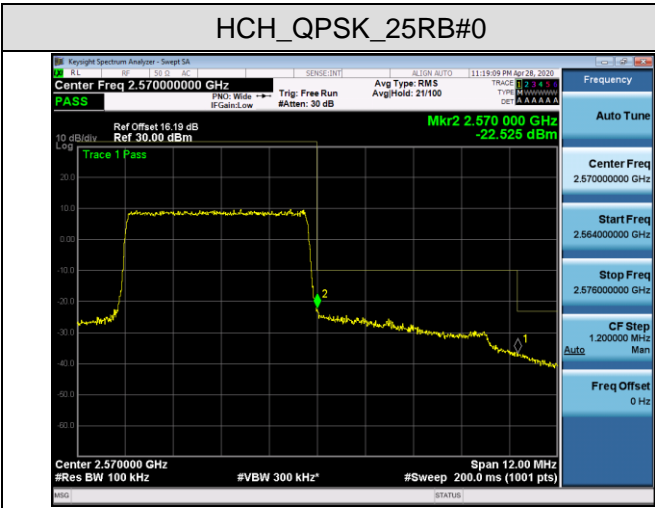

LCH_QPSK_50RB#0

LCH_16QAM_50RB#0

HCH_QPSK_50RB#0

HCH_16QAM_50RB#0

LTE BAND 7
Channel Bandwidth: 5 MHz

LCH_QPSK_25RB#0

LCH_16QAM_25RB#0

HCH_QPSK_25RB#0