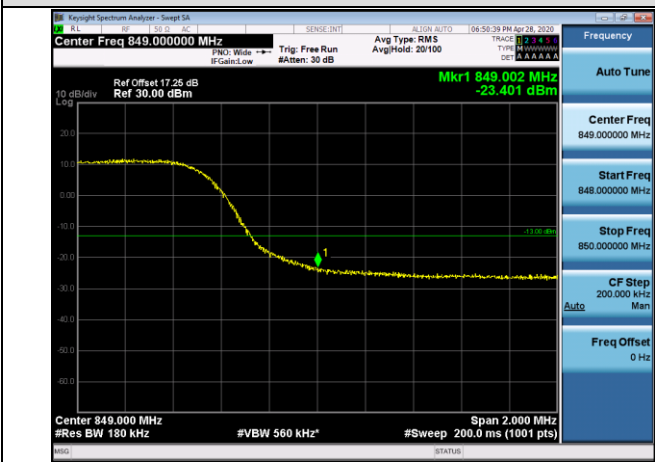

LTE BAND 5
 Channel Bandwidth: 1.4 MHz

LCH_QPSK_6RB#0

LCH_16QAM_6RB#0

HCH_QPSK_6RB#0

HCH_16QAM_6RB#0

Channel Bandwidth: 3 MHz

LCH_QPSK_15RB#0

LCH_16QAM_15RB#0

HCH_QPSK_15RB#0

HCH_16QAM_15RB#0

Channel Bandwidth: 5 MHz

LCH_QPSK_25RB#0

LCH_16QAM_25RB#0

HCH_QPSK_25RB#0

HCH_16QAM_25RB#0

Channel Bandwidth: 10 MHz

LCH_QPSK_50RB#0

LCH_16QAM_50RB#0

HCH_QPSK_50RB#0

HCH_16QAM_50RB#0

LTE BAND 7
Channel Bandwidth: 5 MHz

LCH_QPSK_25RB#0

LCH_16QAM_25RB#0

HCH_QPSK_25RB#0