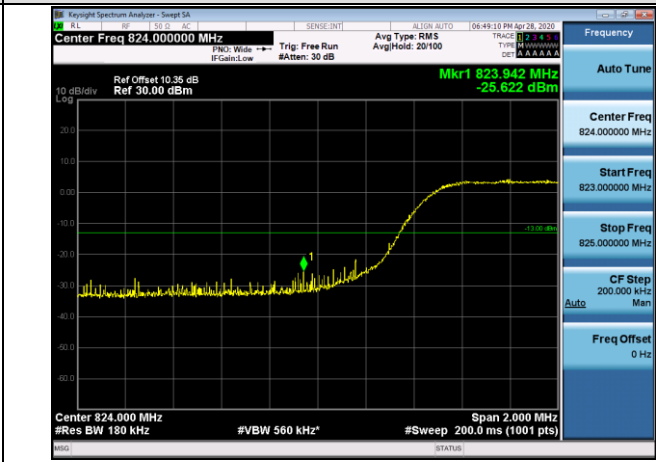

LTE BAND 5
 Channel Bandwidth: 1.4 MHz

LCH_QPSK_6RB#0

LCH_16QAM_6RB#0

HCH_QPSK_6RB#0

HCH_16QAM_6RB#0

Channel Bandwidth: 3 MHz

LCH_QPSK_15RB#0

LCH_16QAM_15RB#0

HCH_QPSK_15RB#0

HCH_16QAM_15RB#0

Channel Bandwidth: 5 MHz

LCH_QPSK_25RB#0

LCH_16QAM_25RB#0

HCH_QPSK_25RB#0

HCH_16QAM_25RB#0

Channel Bandwidth: 10 MHz

LCH_QPSK_50RB#0

LCH_16QAM_50RB#0

HCH_QPSK_50RB#0

HCH_16QAM_50RB#0

LTE BAND 7
Channel Bandwidth: 5 MHz

LCH_QPSK_25RB#0

LCH_16QAM_25RB#0

HCH_QPSK_25RB#0