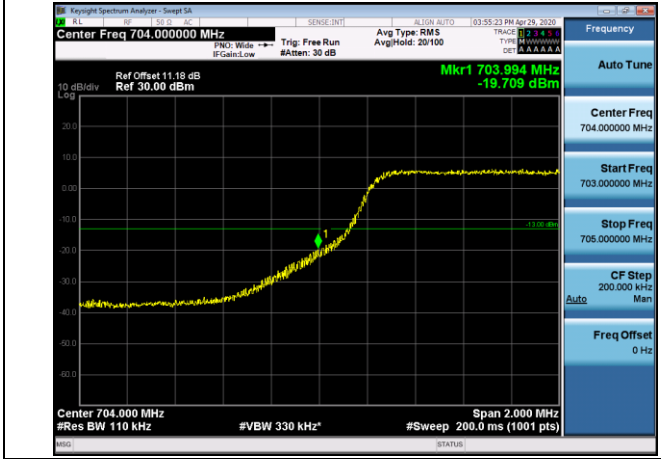

LTE BAND 17
Channel Bandwidth: 5 MHz

LCH_QPSK_25RB#0