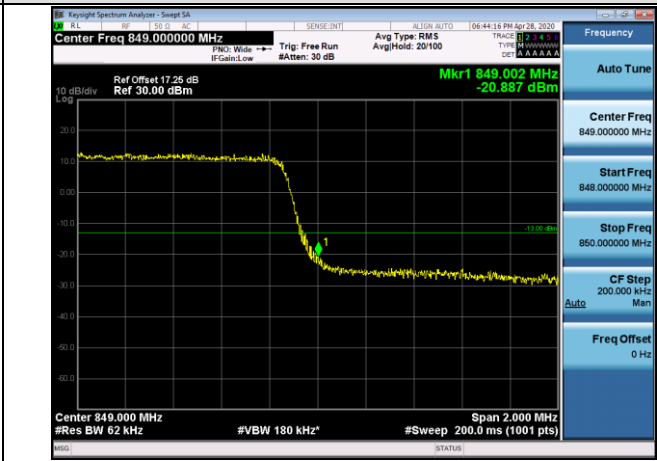

HCH_16QAM_15RB#0