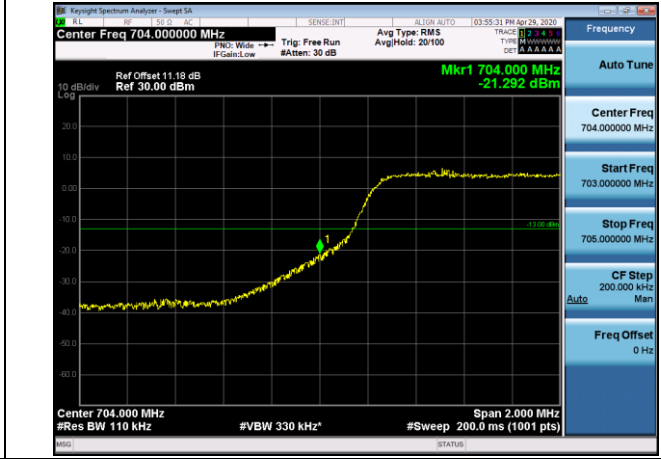

LCH_16QAM_25RB#0