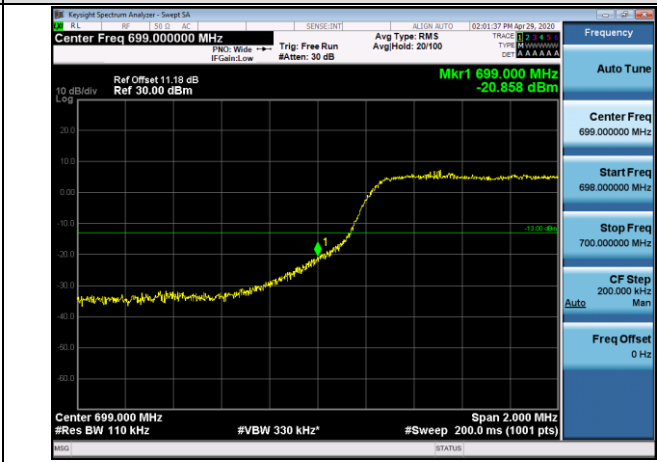

LTE BAND 12
Channel Bandwidth: 1.4 MHz

LCH_QPSK_6RB#0

LCH_16QAM_6RB#0

HCH_QPSK_6RB#0

HCH_16QAM_6RB#0

Channel Bandwidth: 3 MHz

LCH_QPSK_15RB#0

LCH_16QAM_15RB#0

8

HCH_QPSK_15RB#0

HCH_16QAM_15RB#0

Channel Bandwidth: 5 MHz

LCH_QPSK_25RB#0

LCH_16QAM_25RB#0

HCH_QPSK_25RB#0

HCH_16QAM_25RB#0

Channel Bandwidth: 10 MHz

LCH_QPSK_50RB#0

LCH_16QAM_50RB#0

HCH_QPSK_50RB#0

HCH_16QAM_50RB#0

LTE BAND 13
 Channel Bandwidth: 5 MHz

LCH_QPSK_25RB#0

LCH_16QAM_25RB#0