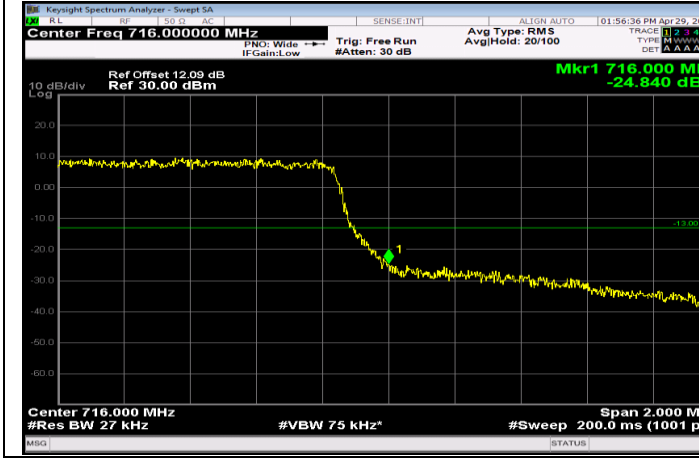

LTE BAND 12
Channel Bandwidth: 1.4 MHz

LCH_QPSK_6RB#0

LCH_16QAM_6RB#0

HCH_QPSK_6RB#0

HCH_16QAM_6RB#0

Channel Bandwidth: 3 MHz

LCH_QPSK_15RB#0

LCH_16QAM_15RB#0