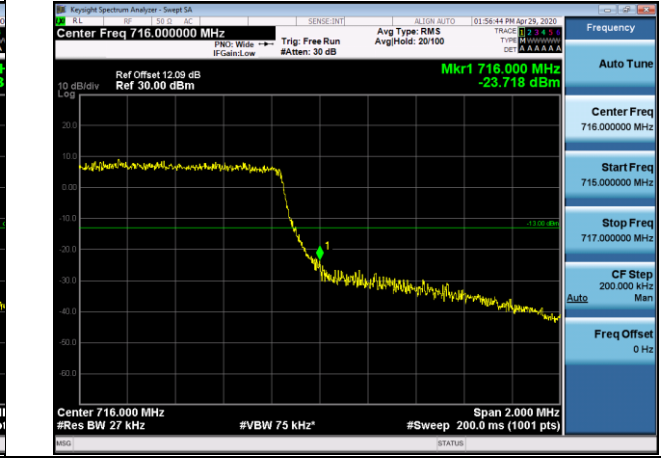

LTE BAND 12
Channel Bandwidth: 1.4 MHz

LCH_QPSK_6RB#0

LCH_16QAM_6RB#0

HCH_QPSK_6RB#0

HCH_16QAM_6RB#0

Channel Bandwidth: 3 MHz

LCH_QPSK_15RB#0

LCH_16QAM_15RB#0