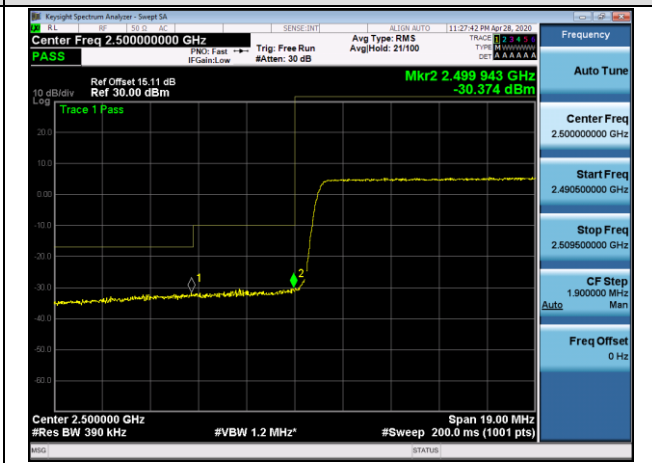

LCH_16QAM_75RB#0

HCH_QPSK_75RB#0

HCH_16QAM_75RB#0

Channel Bandwidth: 20 MHz

LCH_QPSK_100RB#0

LCH_16QAM_100RB#0

HCH_QPSK_100RB#0

HCH_16QAM_100RB#0

LTE BAND 12
Channel Bandwidth: 1.4 MHz

LCH_QPSK_6RB#0

LCH_16QAM_6RB#0

HCH_QPSK_6RB#0

HCH_16QAM_6RB#0

Channel Bandwidth: 3 MHz

LCH_QPSK_15RB#0

LCH_16QAM_15RB#0