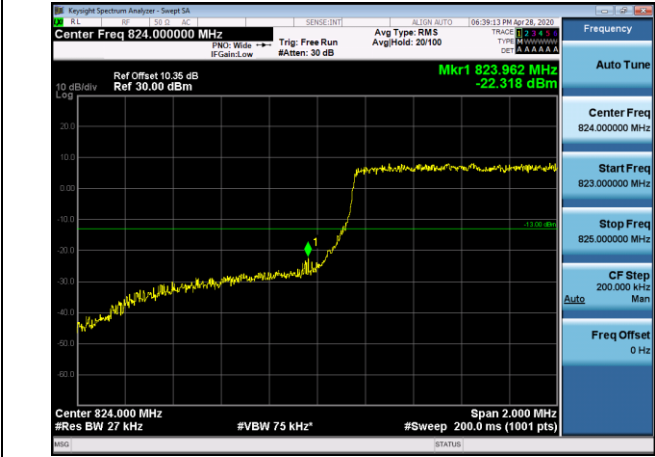

LTE BAND 5
 Channel Bandwidth: 1.4 MHz

LCH_QPSK_6RB#0

LCH_16QAM_6RB#0

HCH_QPSK_6RB#0

HCH_16QAM_6RB#0

Channel Bandwidth: 3 MHz

LCH_QPSK_15RB#0

LCH_16QAM_15RB#0

HCH_QPSK_15RB#0

HCH_16QAM_15RB#0

Channel Bandwidth: 5 MHz

LCH_QPSK_25RB#0

LCH_16QAM_25RB#0

HCH_QPSK_25RB#0

HCH_16QAM_25RB#0

Channel Bandwidth: 10 MHz

LCH_QPSK_50RB#0

LCH_16QAM_50RB#0

HCH_QPSK_50RB#0

HCH_16QAM_50RB#0

LTE BAND 7
Channel Bandwidth: 5 MHz

LCH_QPSK_25RB#0

LCH_16QAM_25RB#0

HCH_QPSK_25RB#0