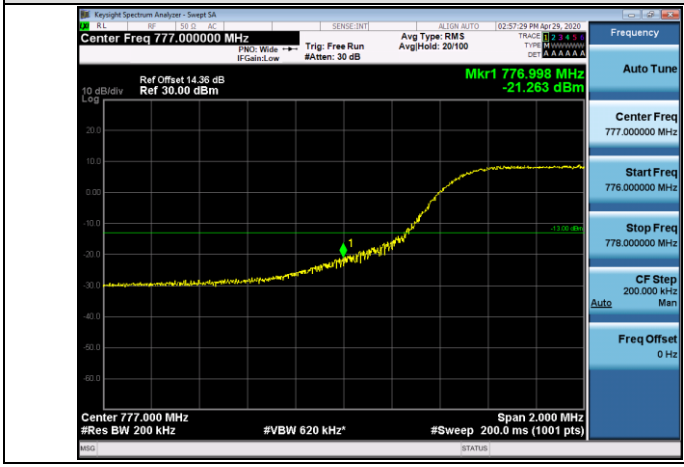

HCH_QPSK_25RB#0

HCH_16QAM_25RB#0

Channel Bandwidth: 10 MHz

LCH_QPSK_50RB#0

LCH_16QAM_50RB#0

HCH_QPSK_50RB#0

HCH_16QAM_50RB#0

LTE BAND 17
Channel Bandwidth: 5 MHz