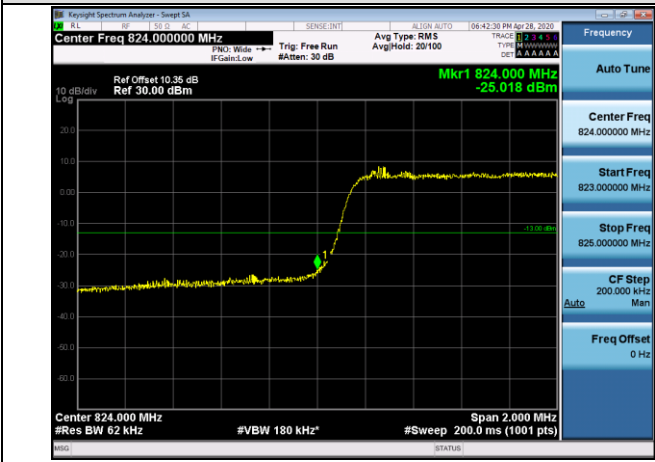

LTE BAND 5
 Channel Bandwidth: 1.4 MHz

LCH_QPSK_6RB#0

LCH_16QAM_6RB#0

HCH_QPSK_6RB#0

HCH_16QAM_6RB#0

Channel Bandwidth: 3 MHz

LCH_QPSK_15RB#0

LCH_16QAM_15RB#0

HCH_QPSK_15RB#0

HCH_16QAM_15RB#0

Channel Bandwidth: 5 MHz

LCH_QPSK_25RB#0

LCH_16QAM_25RB#0

HCH_QPSK_25RB#0

HCH_16QAM_25RB#0

Channel Bandwidth: 10 MHz

LCH_QPSK_50RB#0

LCH_16QAM_50RB#0

HCH_QPSK_50RB#0

HCH_16QAM_50RB#0

LTE BAND 7
Channel Bandwidth: 5 MHz

LCH_QPSK_25RB#0

LCH_16QAM_25RB#0

HCH_QPSK_25RB#0