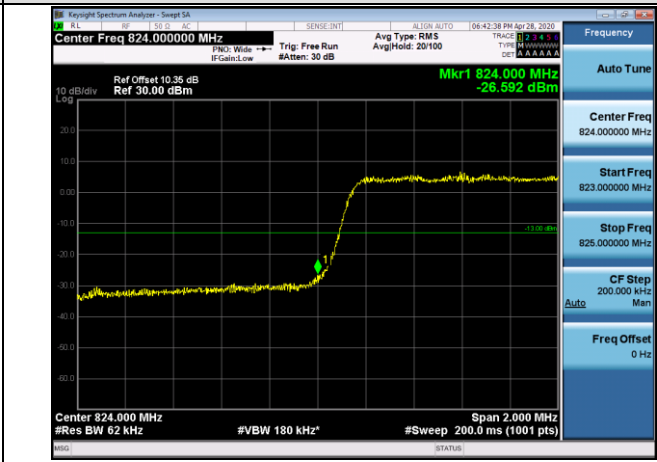

LTE BAND 5
 Channel Bandwidth: 1.4 MHz

LCH_QPSK_6RB#0

LCH_16QAM_6RB#0

HCH_QPSK_6RB#0

HCH_16QAM_6RB#0

Channel Bandwidth: 3 MHz

LCH_QPSK_15RB#0

LCH_16QAM_15RB#0

HCH_QPSK_15RB#0

HCH_16QAM_15RB#0

Channel Bandwidth: 5 MHz

LCH_QPSK_25RB#0

LCH_16QAM_25RB#0

HCH_QPSK_25RB#0

HCH_16QAM_25RB#0

Channel Bandwidth: 10 MHz