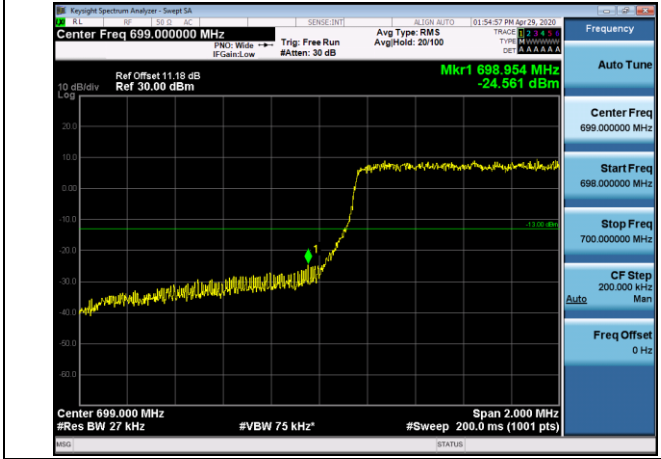

LCH_16QAM_75RB#0

HCH_QPSK_75RB#0

HCH_16QAM_75RB#0

Channel Bandwidth: 20 MHz

LCH_QPSK_100RB#0

LCH_16QAM_100RB#0

HCH_QPSK_100RB#0

HCH_16QAM_100RB#0

LTE BAND 12
Channel Bandwidth: 1.4 MHz

LCH_QPSK_6RB#0

LCH_16QAM_6RB#0

HCH_QPSK_6RB#0

HCH_16QAM_6RB#0

Channel Bandwidth: 3 MHz

LCH_QPSK_15RB#0

LCH_16QAM_15RB#0