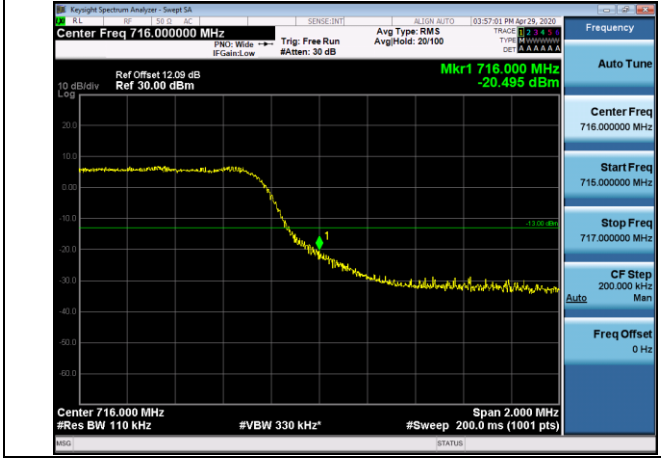

HCH_QPSK_25RB#0