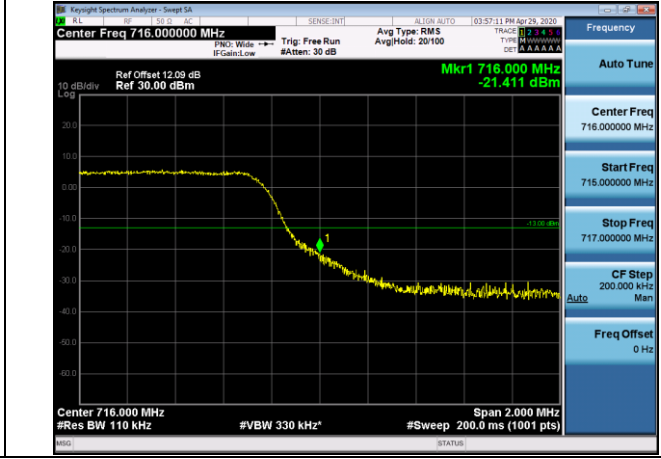

LCH_QPSK_25RB#0

LCH_16QAM_25RB#0

HCH_QPSK_25RB#0

HCH_16QAM_25RB#0

Channel Bandwidth: 10 MHz

LCH_QPSK_50RB#0

LCH_16QAM_50RB#0

HCH_QPSK_50RB#0