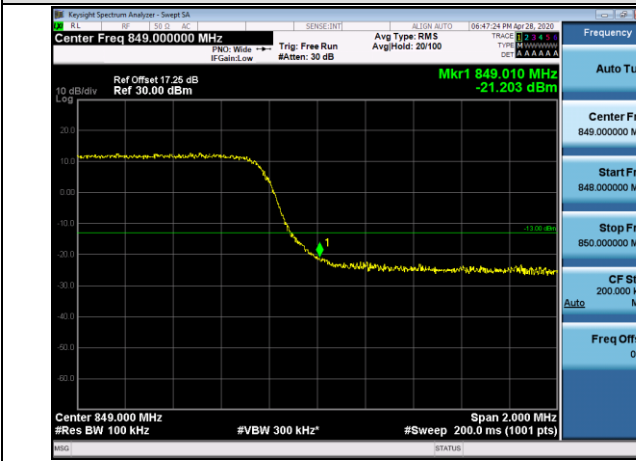

LTE BAND 5
 Channel Bandwidth: 1.4 MHz

LCH_QPSK_6RB#0

LCH_16QAM_6RB#0

HCH_QPSK_6RB#0

HCH_16QAM_6RB#0

Channel Bandwidth: 3 MHz

LCH_QPSK_15RB#0

LCH_16QAM_15RB#0

HCH_QPSK_15RB#0

HCH_16QAM_15RB#0

Channel Bandwidth: 5 MHz

LCH_QPSK_25RB#0

LCH_16QAM_25RB#0

HCH_QPSK_25RB#0

HCH_16QAM_25RB#0

Channel Bandwidth: 10 MHz

LCH_QPSK_50RB#0

LCH_16QAM_50RB#0

HCH_QPSK_50RB#0

HCH_16QAM_50RB#0

LTE BAND 7
Channel Bandwidth: 5 MHz

LCH_QPSK_25RB#0

LCH_16QAM_25RB#0

HCH_QPSK_25RB#0