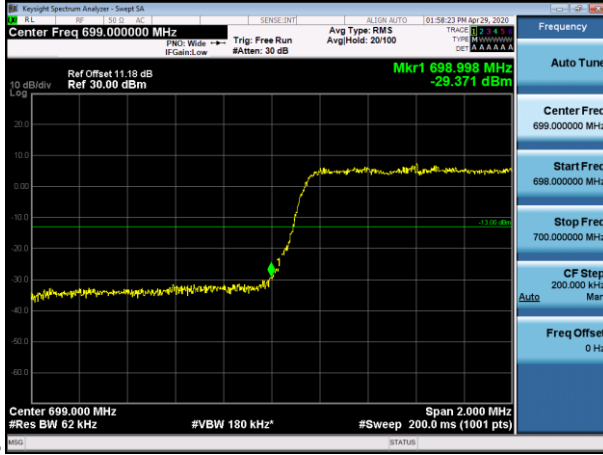

LTE BAND 12
Channel Bandwidth: 1.4 MHz

LCH_QPSK_6RB#0

LCH_16QAM_6RB#0

HCH_QPSK_6RB#0

HCH_16QAM_6RB#0

Channel Bandwidth: 3 MHz

LCH_QPSK_15RB#0

LCH_16QAM_15RB#0