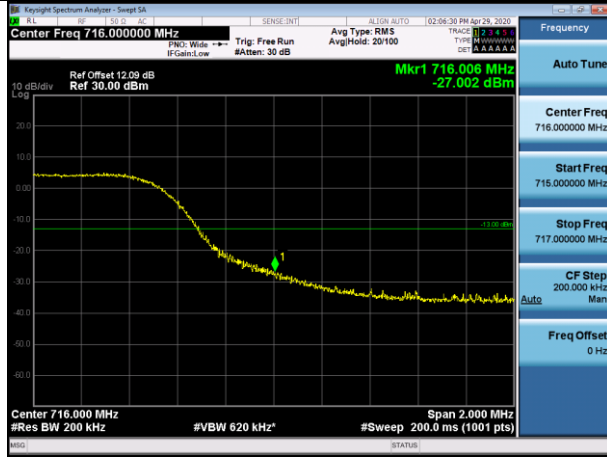

Channel Bandwidth: 10 MHz

LCH_QPSK_50RB#0

LCH_16QAM_50RB#0

HCH_QPSK_50RB#0

HCH_16QAM_50RB#0

LTE BAND 13
 Channel Bandwidth: 5 MHz

LCH_QPSK_25RB#0

LCH_16QAM_25RB#0