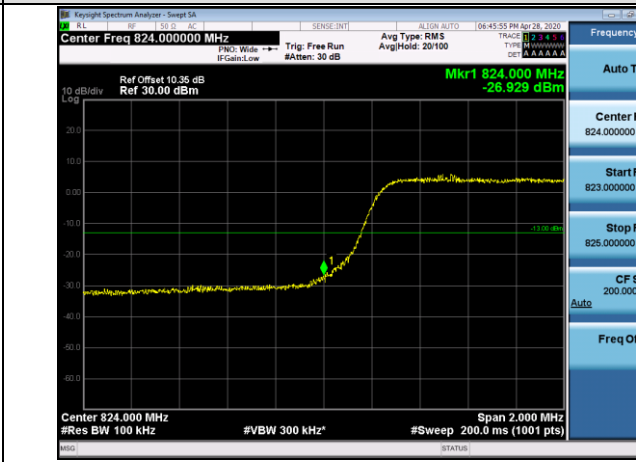

LTE BAND 5
 Channel Bandwidth: 1.4 MHz

LCH_QPSK_6RB#0

LCH_16QAM_6RB#0

HCH_QPSK_6RB#0

HCH_16QAM_6RB#0

Channel Bandwidth: 3 MHz

LCH_QPSK_15RB#0

LCH_16QAM_15RB#0

HCH_QPSK_15RB#0

HCH_16QAM_15RB#0

Channel Bandwidth: 5 MHz

LCH_QPSK_25RB#0

LCH_16QAM_25RB#0

HCH_QPSK_25RB#0

HCH_16QAM_25RB#0

Channel Bandwidth: 10 MHz

LCH_QPSK_50RB#0

LCH_16QAM_50RB#0

HCH_QPSK_50RB#0

HCH_16QAM_50RB#0

LTE BAND 7
Channel Bandwidth: 5 MHz

LCH_QPSK_25RB#0

LCH_16QAM_25RB#0

HCH_QPSK_25RB#0