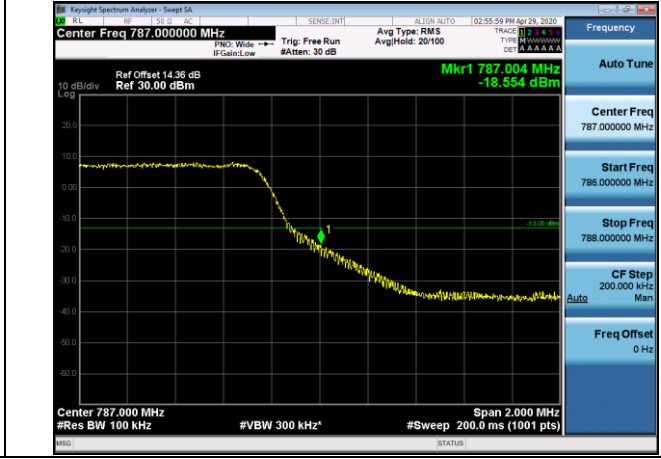

HCH_16QAM_25RB#0