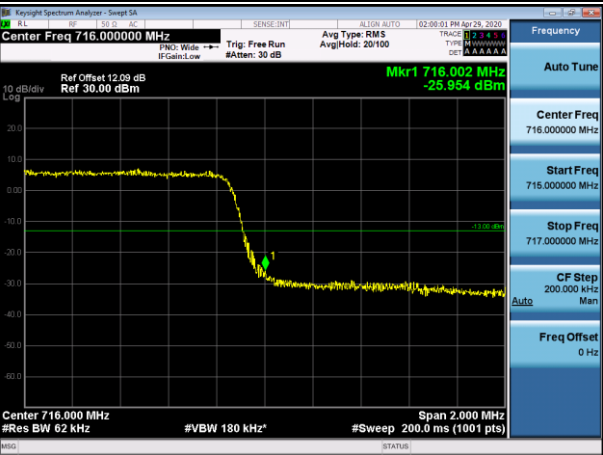

HCH_16QAM_15RB#0