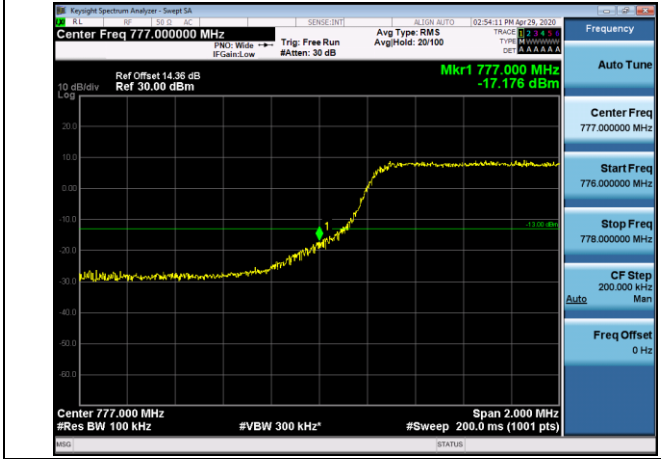

Channel Bandwidth: 10 MHz

LCH_QPSK_50RB#0

LCH_16QAM_50RB#0

HCH_QPSK_50RB#0

HCH_16QAM_50RB#0

LTE BAND 13
 Channel Bandwidth: 5 MHz

LCH_QPSK_25RB#0

LCH_16QAM_25RB#0

HCH_QPSK_25RB#0

HCH_16QAM_25RB#0

Channel Bandwidth: 10 MHz

LCH_QPSK_50RB#0

LCH_16QAM_50RB#0

HCH_QPSK_50RB#0

HCH_16QAM_50RB#0

LTE BAND 17
Channel Bandwidth: 5 MHz