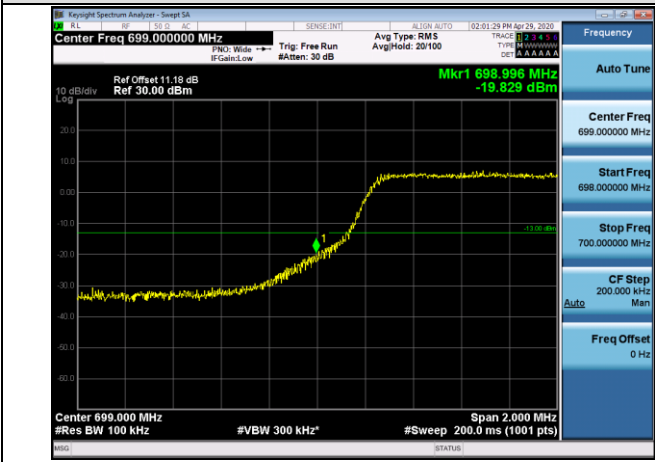

LTE BAND 12
Channel Bandwidth: 1.4 MHz

LCH_QPSK_6RB#0

LCH_16QAM_6RB#0

HCH_QPSK_6RB#0

HCH_16QAM_6RB#0

Channel Bandwidth: 3 MHz

LCH_QPSK_15RB#0

LCH_16QAM_15RB#0

8

HCH_QPSK_15RB#0

HCH_16QAM_15RB#0

Channel Bandwidth: 5 MHz

LCH_QPSK_25RB#0

LCH_16QAM_25RB#0

HCH_QPSK_25RB#0

HCH_16QAM_25RB#0

Channel Bandwidth: 10 MHz

LCH_QPSK_50RB#0

LCH_16QAM_50RB#0

HCH_QPSK_50RB#0

HCH_16QAM_50RB#0

LTE BAND 13
 Channel Bandwidth: 5 MHz

LCH_QPSK_25RB#0

LCH_16QAM_25RB#0