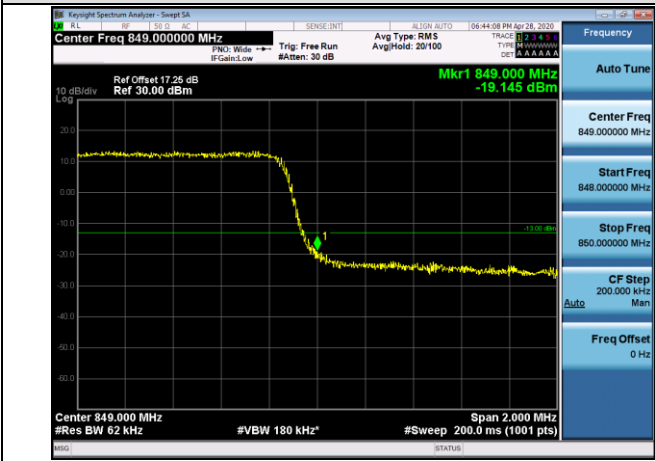

LTE BAND 5
 Channel Bandwidth: 1.4 MHz

LCH_QPSK_6RB#0

LCH_16QAM_6RB#0

HCH_QPSK_6RB#0

HCH_16QAM_6RB#0

Channel Bandwidth: 3 MHz

LCH_QPSK_15RB#0

LCH_16QAM_15RB#0

HCH_QPSK_15RB#0

HCH_16QAM_15RB#0

Channel Bandwidth: 5 MHz

LCH_QPSK_25RB#0

LCH_16QAM_25RB#0

HCH_QPSK_25RB#0

HCH_16QAM_25RB#0

Channel Bandwidth: 10 MHz