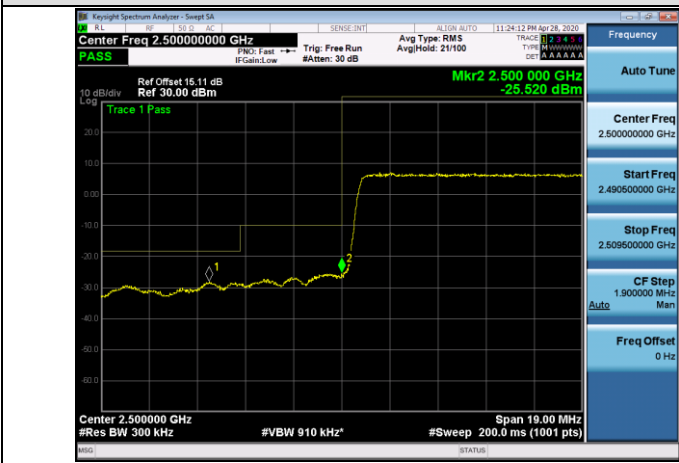

LCH_QPSK_50RB#0

LCH_16QAM_50RB#0

HCH_QPSK_50RB#0

HCH_16QAM_50RB#0

LTE BAND 7
Channel Bandwidth: 5 MHz

LCH_QPSK_25RB#0

LCH_16QAM_25RB#0

HCH_QPSK_25RB#0

HCH_16QAM_25RB#0

Channel Bandwidth: 10 MHz

LCH_QPSK_50RB#0

LCH_16QAM_50RB#0

HCH_QPSK_50RB#0

HCH_16QAM_50RB#0

Channel Bandwidth: 15 MHz

LCH_QPSK_75RB#0

LCH_16QAM_75RB#0

HCH_QPSK_75RB#0

HCH_16QAM_75RB#0

Channel Bandwidth: 20 MHz

LCH_QPSK_100RB#0

LCH_16QAM_100RB#0

HCH_QPSK_100RB#0

HCH_16QAM_100RB#0