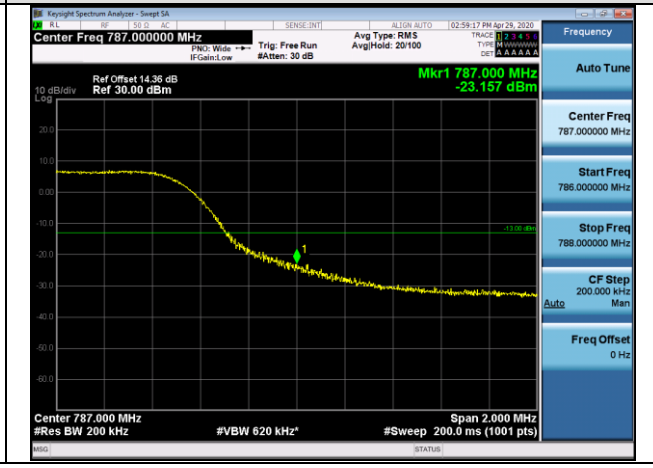

HCH_QPSK_25RB#0

HCH_16QAM_25RB#0

Channel Bandwidth: 10 MHz

LCH_QPSK_50RB#0

LCH_16QAM_50RB#0

HCH_QPSK_50RB#0

HCH_16QAM_50RB#0

LTE BAND 17
Channel Bandwidth: 5 MHz