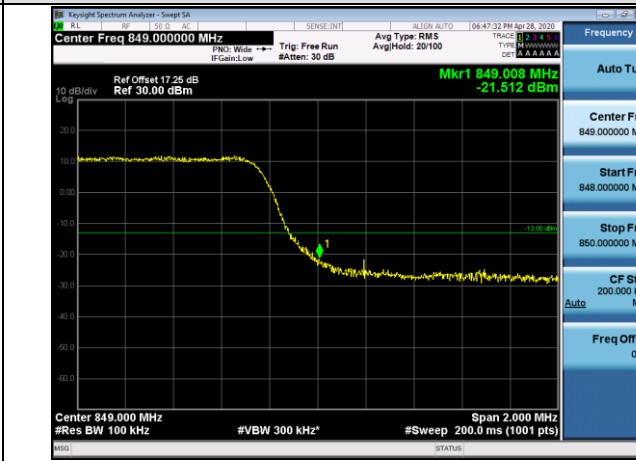

LTE BAND 5
 Channel Bandwidth: 1.4 MHz

LCH_QPSK_6RB#0

LCH_16QAM_6RB#0

HCH_QPSK_6RB#0

HCH_16QAM_6RB#0

Channel Bandwidth: 3 MHz

LCH_QPSK_15RB#0

LCH_16QAM_15RB#0

HCH_QPSK_15RB#0

HCH_16QAM_15RB#0

Channel Bandwidth: 5 MHz

LCH_QPSK_25RB#0

LCH_16QAM_25RB#0

HCH_QPSK_25RB#0

HCH_16QAM_25RB#0

Channel Bandwidth: 10 MHz

LCH_QPSK_50RB#0

LCH_16QAM_50RB#0

HCH_QPSK_50RB#0

HCH_16QAM_50RB#0

LTE BAND 7
Channel Bandwidth: 5 MHz

LCH_QPSK_25RB#0

LCH_16QAM_25RB#0

HCH_QPSK_25RB#0