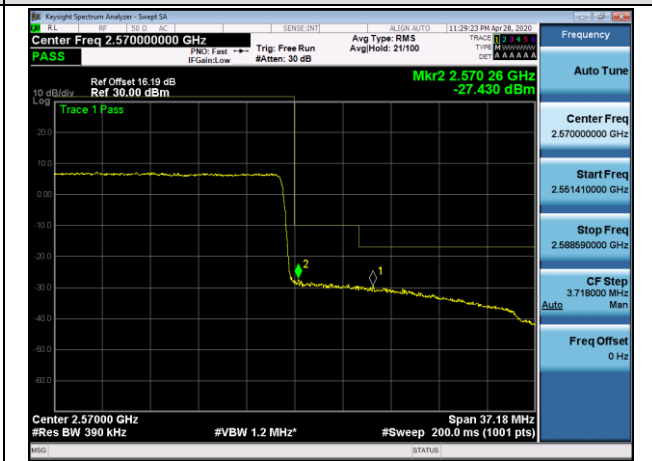

LCH_16QAM_75RB#0

HCH_QPSK_75RB#0

HCH_16QAM_75RB#0

Channel Bandwidth: 20 MHz

LCH_QPSK_100RB#0

LCH_16QAM_100RB#0

HCH_QPSK_100RB#0

HCH_16QAM_100RB#0

LTE BAND 12
Channel Bandwidth: 1.4 MHz

LCH_QPSK_6RB#0

LCH_16QAM_6RB#0

HCH_QPSK_6RB#0

HCH_16QAM_6RB#0

Channel Bandwidth: 3 MHz

LCH_QPSK_15RB#0

LCH_16QAM_15RB#0