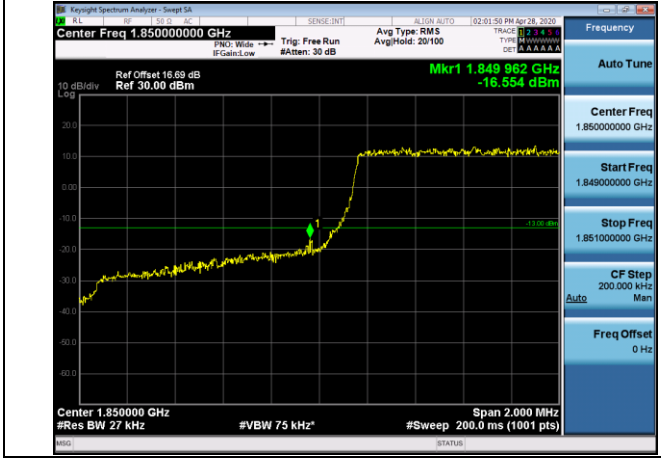

**APPENDIX CTEST PLOTS FOR BAND EDGES**  
**LTE BAND 2**

**Channel Bandwidth: 1.4 MHz**

**LCH\_QPSK\_6RB#0**

**LCH\_16QAM\_6RB#0**

**HCH\_QPSK\_6RB#0**

**HCH\_16QAM\_6RB#0**

Channel Bandwidth: 3 MHz

LCH\_QPSK\_15RB#0

LCH\_16QAM\_15RB#0

HCH\_QPSK\_15RB#0

HCH\_16QAM\_15RB#0

Channel Bandwidth: 5 MHz

LCH\_QPSK\_25RB#0

LCH\_16QAM\_25RB#0

HCH\_QPSK\_25RB#0

HCH\_16QAM\_25RB#0