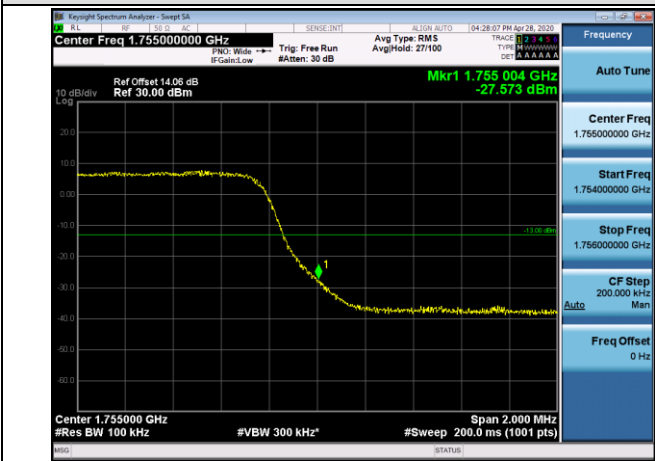

HCH\_16QAM\_15RB#0

Channel Bandwidth: 5 MHz

LCH\_QPSK\_25RB#0

LCH\_16QAM\_25RB#0

HCH\_QPSK\_25RB#0

HCH\_16QAM\_25RB#0

Channel Bandwidth: 10 MHz

LCH\_QPSK\_50RB#0