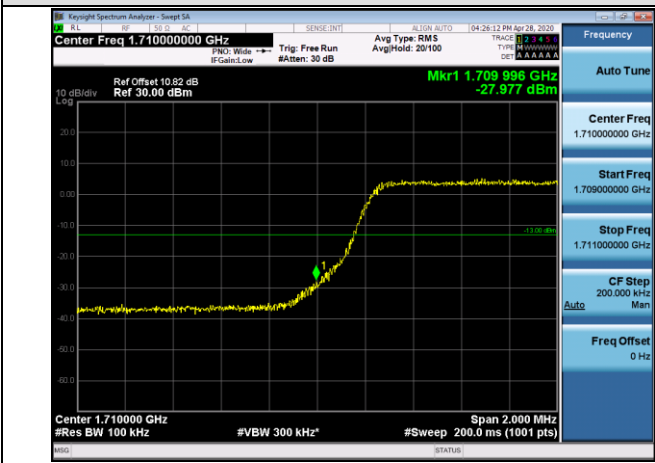

Channel Bandwidth: 5 MHz

LCH_QPSK_25RB#0