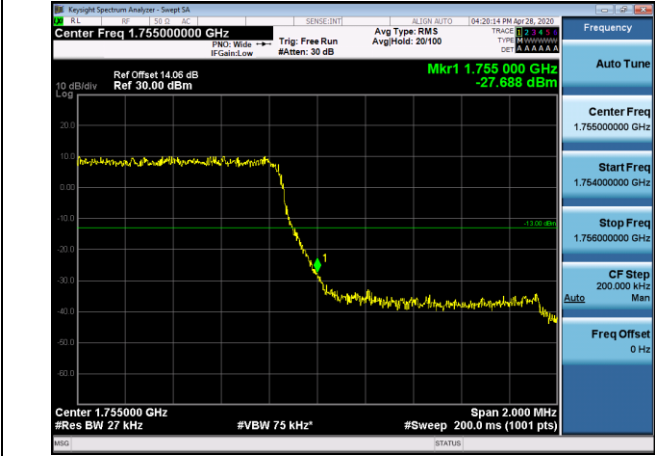

HCH_QPSK_6RB#0