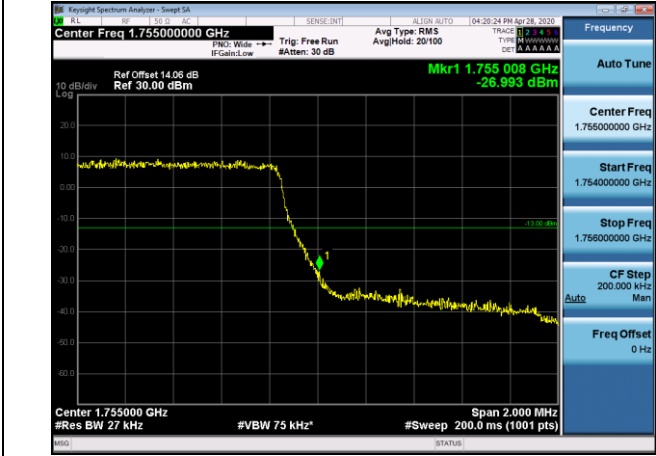

HCH\_QPSK\_75RB#0

HCH\_16QAM\_75RB#0

Channel Bandwidth: 20 MHz

LCH\_QPSK\_100RB#0

LCH\_16QAM\_100RB#0

HCH\_QPSK\_100RB#0

HCH\_16QAM\_100RB#0

LTE BAND 4  
Channel Bandwidth: 1.4 MHz

LCH\_QPSK\_6RB#0

LCH\_16QAM\_6RB#0

HCH\_QPSK\_6RB#0

HCH\_16QAM\_6RB#0

Channel Bandwidth: 3 MHz

LCH\_QPSK\_15RB#0

LCH\_16QAM\_15RB#0

HCH\_QPSK\_15RB#0