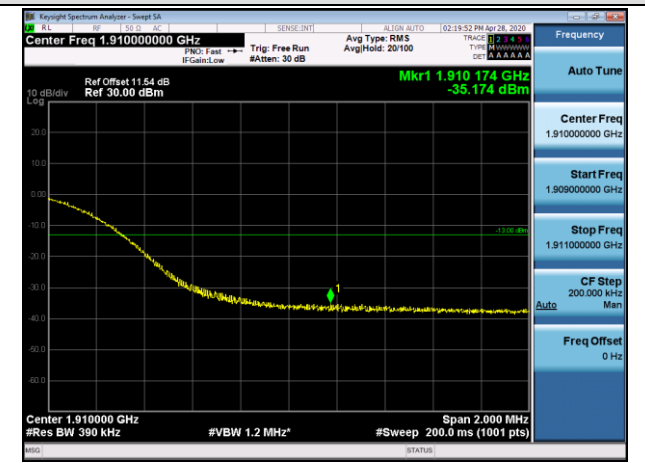

HCH\_QPSK\_75RB#0

HCH\_16QAM\_75RB#0

Channel Bandwidth: 20 MHz

LCH\_QPSK\_100RB#0

LCH\_16QAM\_100RB#0

HCH\_QPSK\_100RB#0

HCH\_16QAM\_100RB#0

LTE BAND 4  
Channel Bandwidth: 1.4 MHz