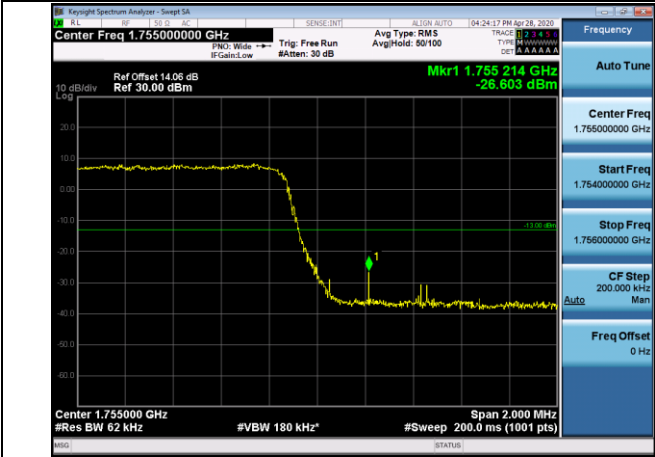

LCH\_QPSK\_6RB#0

LCH\_16QAM\_6RB#0

HCH\_QPSK\_6RB#0

HCH\_16QAM\_6RB#0

Channel Bandwidth: 3 MHz

LCH\_QPSK\_15RB#0

LCH\_16QAM\_15RB#0

HCH\_QPSK\_15RB#0