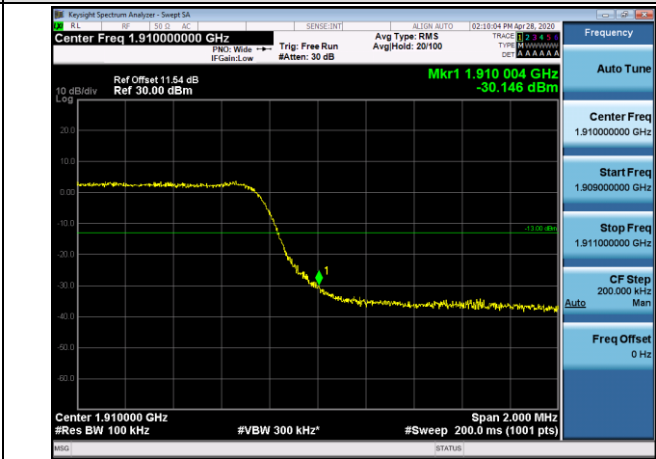

**APPENDIX CTEST PLOTS FOR BAND EDGES**  
**LTE BAND 2**

**Channel Bandwidth: 1.4 MHz**

**LCH\_QPSK\_6RB#0**

**LCH\_16QAM\_6RB#0**

**HCH\_QPSK\_6RB#0**

**HCH\_16QAM\_6RB#0**

Channel Bandwidth: 3 MHz

LCH\_QPSK\_15RB#0

LCH\_16QAM\_15RB#0

HCH\_QPSK\_15RB#0

HCH\_16QAM\_15RB#0

Channel Bandwidth: 5 MHz

LCH\_QPSK\_25RB#0

LCH\_16QAM\_25RB#0

HCH\_QPSK\_25RB#0

HCH\_16QAM\_25RB#0

Channel Bandwidth: 10 MHz

LCH\_QPSK\_50RB#0

LCH\_16QAM\_50RB#0

HCH\_QPSK\_50RB#0

HCH\_16QAM\_50RB#0

Channel Bandwidth: 15 MHz

LCH\_QPSK\_75RB#0

LCH\_16QAM\_75RB#0

HCH\_QPSK\_75RB#0

HCH\_16QAM\_75RB#0

Channel Bandwidth: 20 MHz

LCH\_QPSK\_100RB#0

LCH\_16QAM\_100RB#0

HCH\_QPSK\_100RB#0

HCH\_16QAM\_100RB#0

LTE BAND 4  
Channel Bandwidth: 1.4 MHz