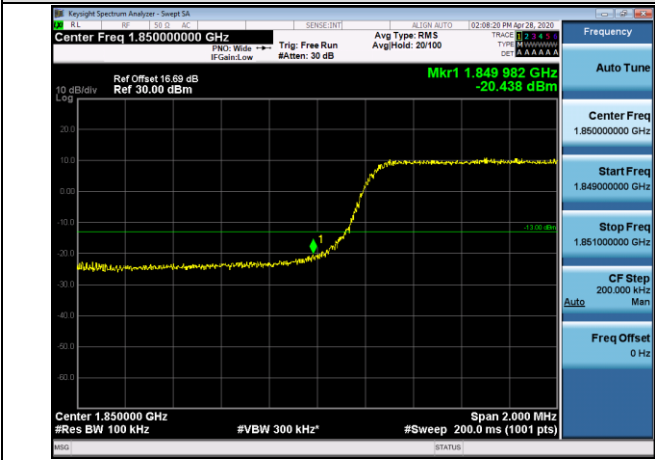

**APPENDIX CTEST PLOTS FOR BAND EDGES**  
**LTE BAND 2**

**Channel Bandwidth: 1.4 MHz**

**LCH\_QPSK\_6RB#0**

**LCH\_16QAM\_6RB#0**

**HCH\_QPSK\_6RB#0**

**HCH\_16QAM\_6RB#0**

Channel Bandwidth: 3 MHz

LCH\_QPSK\_15RB#0

LCH\_16QAM\_15RB#0

HCH\_QPSK\_15RB#0

HCH\_16QAM\_15RB#0

Channel Bandwidth: 5 MHz

LCH\_QPSK\_25RB#0

LCH\_16QAM\_25RB#0

HCH\_QPSK\_25RB#0

HCH\_16QAM\_25RB#0