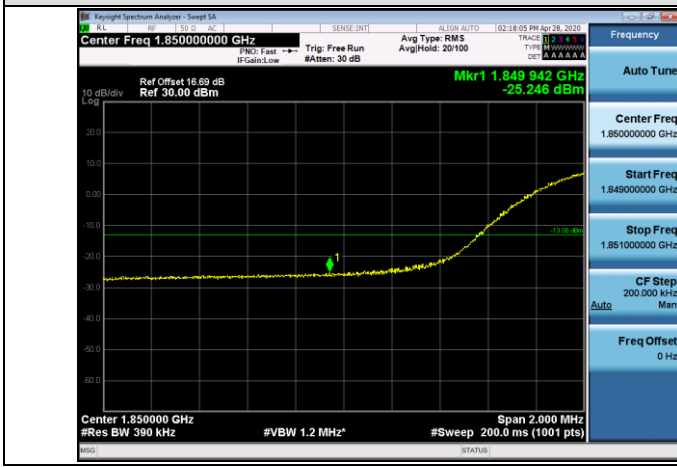

HCH\_QPSK\_75RB#0

HCH\_16QAM\_75RB#0

Channel Bandwidth: 20 MHz

LCH\_QPSK\_100RB#0

LCH\_16QAM\_100RB#0

HCH\_QPSK\_100RB#0

HCH\_16QAM\_100RB#0

LTE BAND 4  
Channel Bandwidth: 1.4 MHz