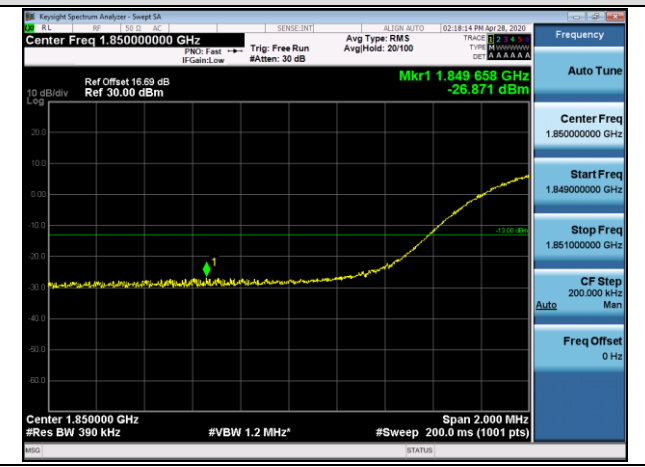

HCH\_QPSK\_75RB#0

HCH\_16QAM\_75RB#0

Channel Bandwidth: 20 MHz

LCH\_QPSK\_100RB#0

LCH\_16QAM\_100RB#0

HCH\_QPSK\_100RB#0

HCH\_16QAM\_100RB#0

LTE BAND 4  
Channel Bandwidth: 1.4 MHz