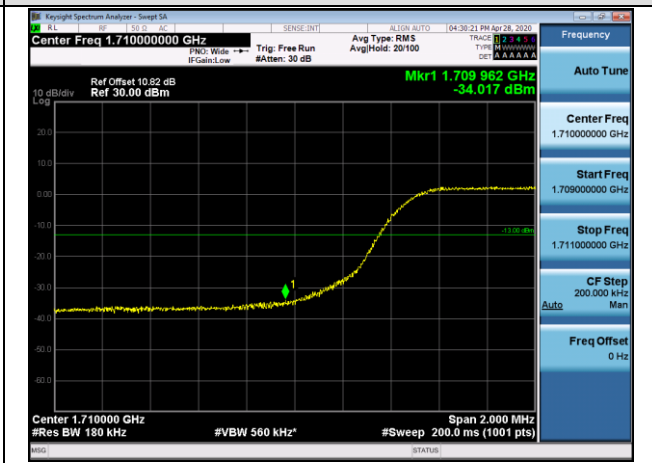

LCH_16QAM_50RB#0