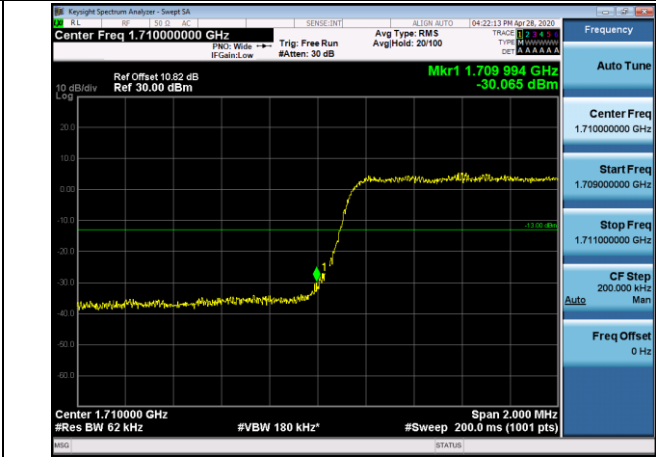

LCH\_QPSK\_6RB#0

LCH\_16QAM\_6RB#0

HCH\_QPSK\_6RB#0

HCH\_16QAM\_6RB#0

Channel Bandwidth: 3 MHz

LCH\_QPSK\_15RB#0

LCH\_16QAM\_15RB#0

HCH\_QPSK\_15RB#0