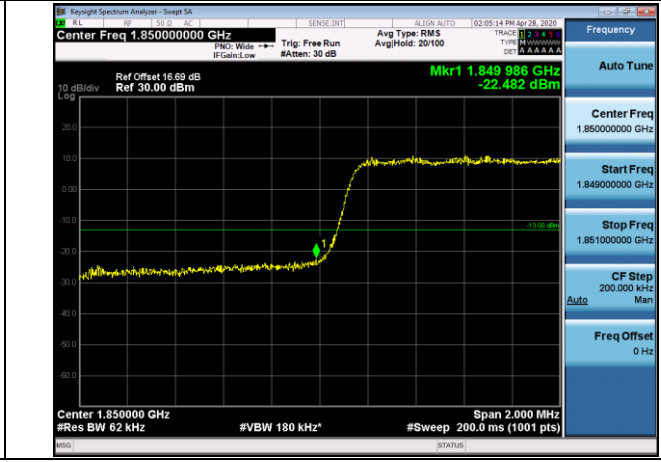

**APPENDIX CTEST PLOTS FOR BAND EDGES**  
**LTE BAND 2**

**Channel Bandwidth: 1.4 MHz**

**LCH\_QPSK\_6RB#0**

**LCH\_16QAM\_6RB#0**

**HCH\_QPSK\_6RB#0**

**HCH\_16QAM\_6RB#0**

Channel Bandwidth: 3 MHz

LCH\_QPSK\_15RB#0

LCH\_16QAM\_15RB#0

HCH\_QPSK\_15RB#0

HCH\_16QAM\_15RB#0

Channel Bandwidth: 5 MHz

LCH\_QPSK\_25RB#0

LCH\_16QAM\_25RB#0

HCH\_QPSK\_25RB#0

HCH\_16QAM\_25RB#0