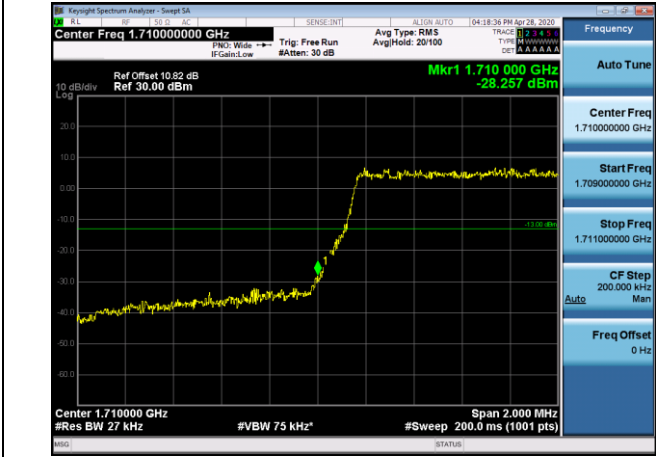

LCH_16QAM_6RB#0