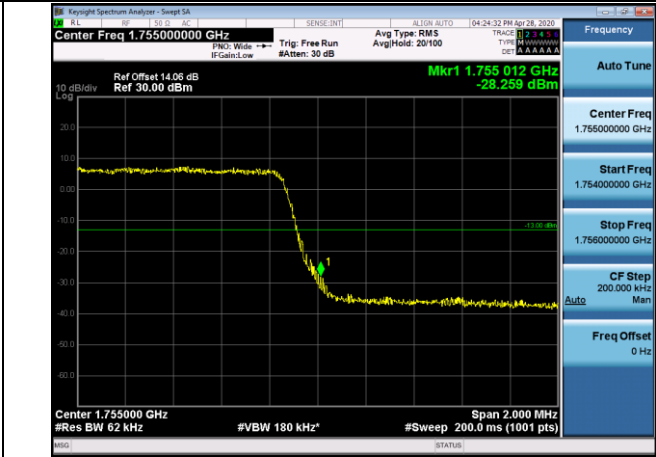

HCH_16QAM_15RB#0