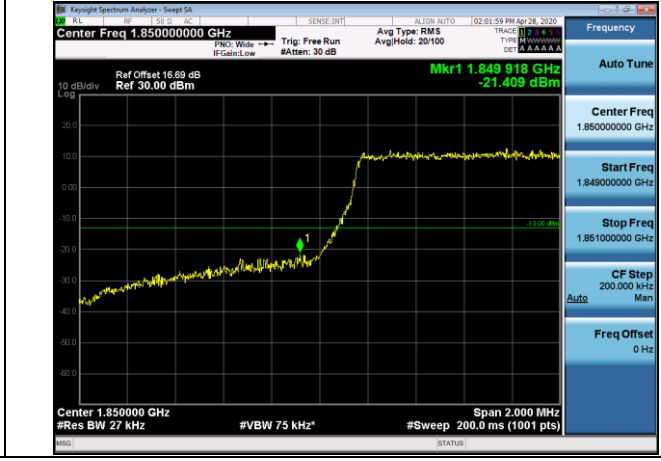

**APPENDIX CTEST PLOTS FOR BAND EDGES**  
**LTE BAND 2**

**Channel Bandwidth: 1.4 MHz**

**LCH\_QPSK\_6RB#0**

**LCH\_16QAM\_6RB#0**

**HCH\_QPSK\_6RB#0**

**HCH\_16QAM\_6RB#0**

Channel Bandwidth: 3 MHz

LCH\_QPSK\_15RB#0

LCH\_16QAM\_15RB#0

HCH\_QPSK\_15RB#0

HCH\_16QAM\_15RB#0

Channel Bandwidth: 5 MHz

LCH\_QPSK\_25RB#0

LCH\_16QAM\_25RB#0

HCH\_QPSK\_25RB#0

HCH\_16QAM\_25RB#0