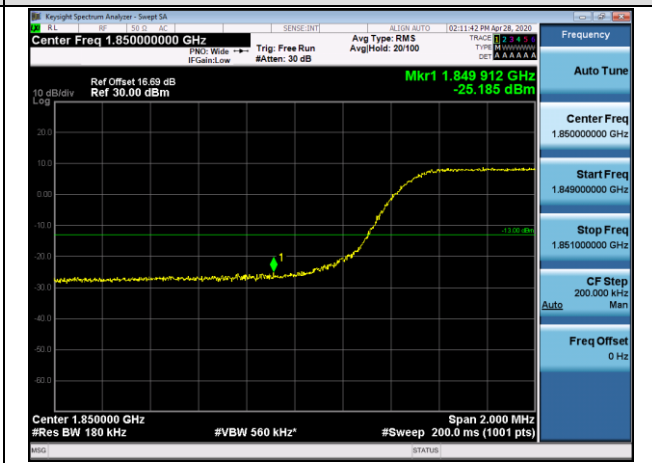

**APPENDIX CTEST PLOTS FOR BAND EDGES**  
**LTE BAND 2**

**Channel Bandwidth: 1.4 MHz**

**LCH\_QPSK\_6RB#0**

**LCH\_16QAM\_6RB#0**

**HCH\_QPSK\_6RB#0**

**HCH\_16QAM\_6RB#0**

Channel Bandwidth: 3 MHz

LCH\_QPSK\_15RB#0

LCH\_16QAM\_15RB#0

HCH\_QPSK\_15RB#0

HCH\_16QAM\_15RB#0

Channel Bandwidth: 5 MHz

LCH\_QPSK\_25RB#0

LCH\_16QAM\_25RB#0

HCH\_QPSK\_25RB#0

HCH\_16QAM\_25RB#0

Channel Bandwidth: 10 MHz

LCH\_QPSK\_50RB#0

LCH\_16QAM\_50RB#0

HCH\_QPSK\_50RB#0

HCH\_16QAM\_50RB#0

Channel Bandwidth: 15 MHz

LCH\_QPSK\_75RB#0

LCH\_16QAM\_75RB#0

HCH\_QPSK\_75RB#0

HCH\_16QAM\_75RB#0

Channel Bandwidth: 20 MHz

LCH\_QPSK\_100RB#0

LCH\_16QAM\_100RB#0

HCH\_QPSK\_100RB#0

HCH\_16QAM\_100RB#0

LTE BAND 4  
Channel Bandwidth: 1.4 MHz