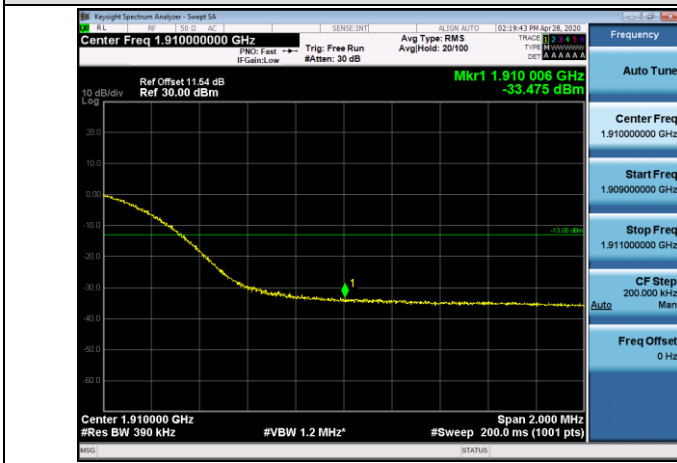

HCH\_QPSK\_75RB#0

HCH\_16QAM\_75RB#0

Channel Bandwidth: 20 MHz

LCH\_QPSK\_100RB#0

LCH\_16QAM\_100RB#0

HCH\_QPSK\_100RB#0

HCH\_16QAM\_100RB#0

LTE BAND 4  
Channel Bandwidth: 1.4 MHz