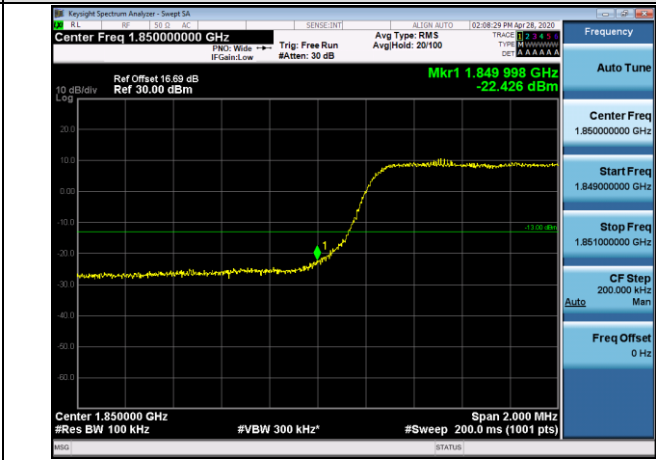

**APPENDIX CTEST PLOTS FOR BAND EDGES**  
**LTE BAND 2**

**Channel Bandwidth: 1.4 MHz**

**LCH\_QPSK\_6RB#0**

**LCH\_16QAM\_6RB#0**

**HCH\_QPSK\_6RB#0**

**HCH\_16QAM\_6RB#0**

Channel Bandwidth: 3 MHz

LCH\_QPSK\_15RB#0

LCH\_16QAM\_15RB#0

HCH\_QPSK\_15RB#0

HCH\_16QAM\_15RB#0

Channel Bandwidth: 5 MHz

LCH\_QPSK\_25RB#0

LCH\_16QAM\_25RB#0

HCH\_QPSK\_25RB#0

HCH\_16QAM\_25RB#0

Channel Bandwidth: 10 MHz

LCH\_QPSK\_50RB#0

LCH\_16QAM\_50RB#0

HCH\_QPSK\_50RB#0

HCH\_16QAM\_50RB#0

Channel Bandwidth: 15 MHz

LCH\_QPSK\_75RB#0

LCH\_16QAM\_75RB#0

HCH\_QPSK\_75RB#0

HCH\_16QAM\_75RB#0

Channel Bandwidth: 20 MHz

LCH\_QPSK\_100RB#0

LCH\_16QAM\_100RB#0

HCH\_QPSK\_100RB#0

HCH\_16QAM\_100RB#0

LTE BAND 4  
Channel Bandwidth: 1.4 MHz