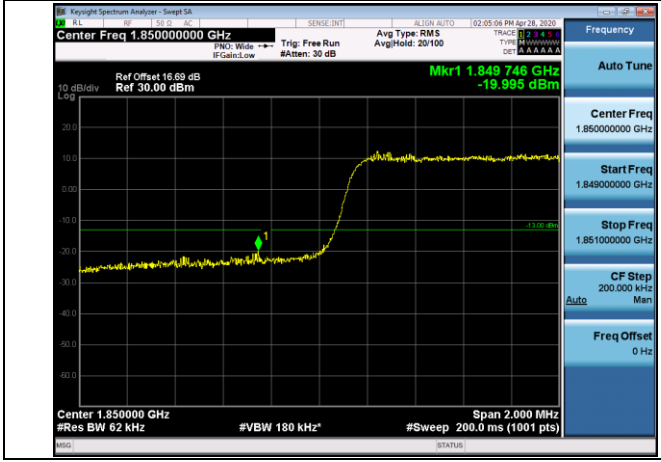

**APPENDIX CTEST PLOTS FOR BAND EDGES**  
**LTE BAND 2**

**Channel Bandwidth: 1.4 MHz**

**LCH\_QPSK\_6RB#0**

**LCH\_16QAM\_6RB#0**

**HCH\_QPSK\_6RB#0**

**HCH\_16QAM\_6RB#0**

Channel Bandwidth: 3 MHz

LCH\_QPSK\_15RB#0

LCH\_16QAM\_15RB#0

HCH\_QPSK\_15RB#0

HCH\_16QAM\_15RB#0

Channel Bandwidth: 5 MHz

LCH\_QPSK\_25RB#0

LCH\_16QAM\_25RB#0

HCH\_QPSK\_25RB#0

HCH\_16QAM\_25RB#0