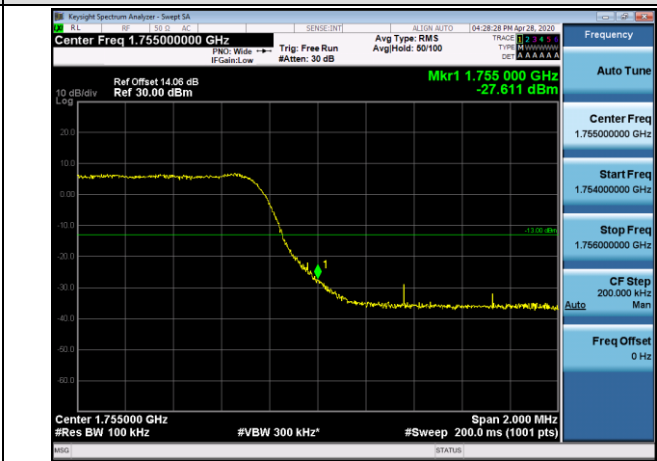

HCH\_16QAM\_15RB#0

Channel Bandwidth: 5 MHz

LCH\_QPSK\_25RB#0

LCH\_16QAM\_25RB#0

HCH\_QPSK\_25RB#0

HCH\_16QAM\_25RB#0

Channel Bandwidth: 10 MHz

LCH\_QPSK\_50RB#0