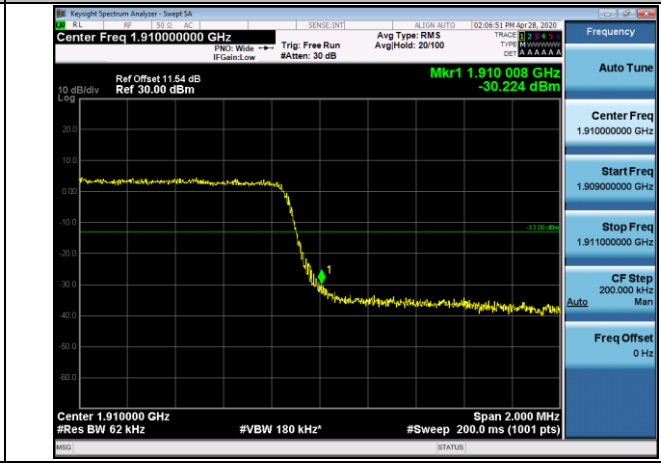

**APPENDIX CTEST PLOTS FOR BAND EDGES**  
**LTE BAND 2**

**Channel Bandwidth: 1.4 MHz**

**LCH\_QPSK\_6RB#0**

**LCH\_16QAM\_6RB#0**

**HCH\_QPSK\_6RB#0**

**HCH\_16QAM\_6RB#0**

Channel Bandwidth: 3 MHz

LCH\_QPSK\_15RB#0

LCH\_16QAM\_15RB#0

HCH\_QPSK\_15RB#0

HCH\_16QAM\_15RB#0

Channel Bandwidth: 5 MHz

LCH\_QPSK\_25RB#0

LCH\_16QAM\_25RB#0

HCH\_QPSK\_25RB#0

HCH\_16QAM\_25RB#0