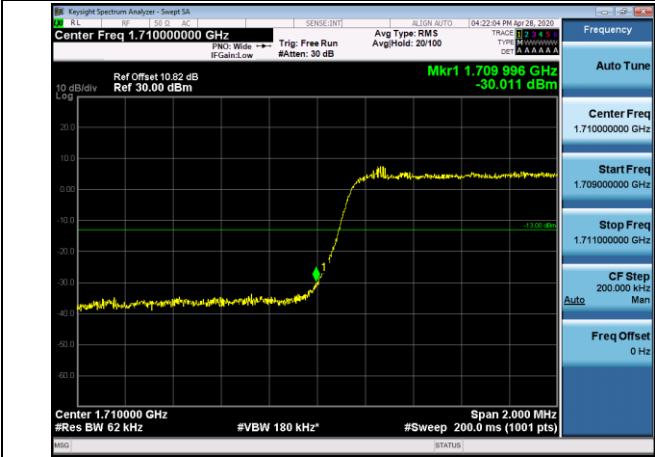

HCH\_QPSK\_75RB#0

HCH\_16QAM\_75RB#0

Channel Bandwidth: 20 MHz

LCH\_QPSK\_100RB#0

LCH\_16QAM\_100RB#0

HCH\_QPSK\_100RB#0

HCH\_16QAM\_100RB#0

LTE BAND 4  
Channel Bandwidth: 1.4 MHz

LCH\_QPSK\_6RB#0

LCH\_16QAM\_6RB#0

HCH\_QPSK\_6RB#0

HCH\_16QAM\_6RB#0

Channel Bandwidth: 3 MHz

LCH\_QPSK\_15RB#0

LCH\_16QAM\_15RB#0

HCH\_QPSK\_15RB#0