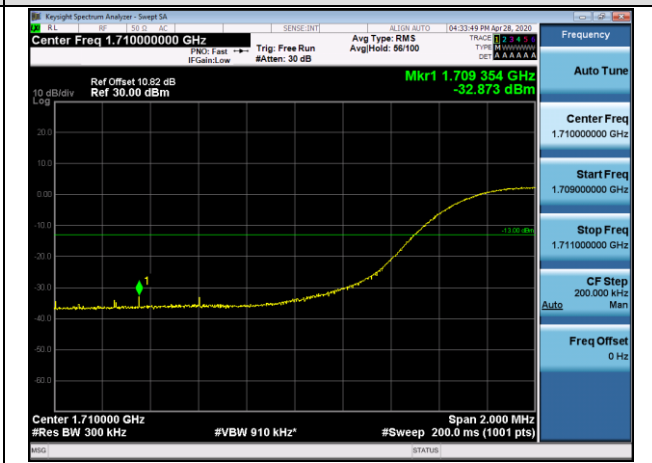

LCH\_16QAM\_50RB#0

HCH\_QPSK\_50RB#0

HCH\_16QAM\_50RB#0

Channel Bandwidth: 15 MHz

LCH\_QPSK\_75RB#0

LCH\_16QAM\_75RB#0

HCH\_QPSK\_75RB#0

HCH\_16QAM\_75RB#0