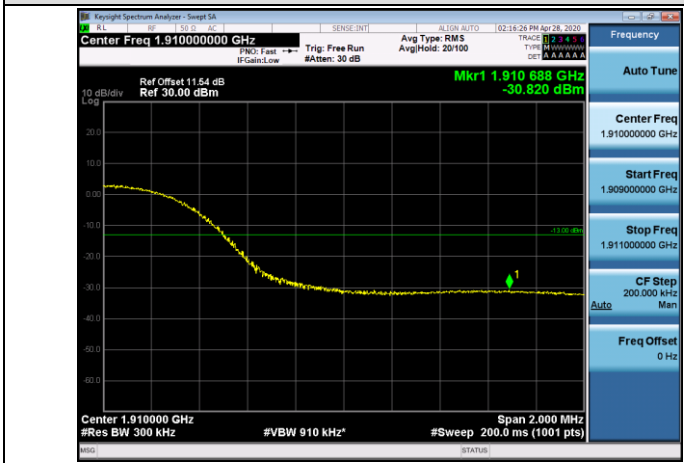

Channel Bandwidth: 10 MHz

LCH\_QPSK\_50RB#0

LCH\_16QAM\_50RB#0

HCH\_QPSK\_50RB#0

HCH\_16QAM\_50RB#0

Channel Bandwidth: 15 MHz

LCH\_QPSK\_75RB#0

LCH\_16QAM\_75RB#0

HCH\_QPSK\_75RB#0

HCH\_16QAM\_75RB#0

Channel Bandwidth: 20 MHz

LCH\_QPSK\_100RB#0

LCH\_16QAM\_100RB#0

HCH\_QPSK\_100RB#0

HCH\_16QAM\_100RB#0

LTE BAND 4  
Channel Bandwidth: 1.4 MHz