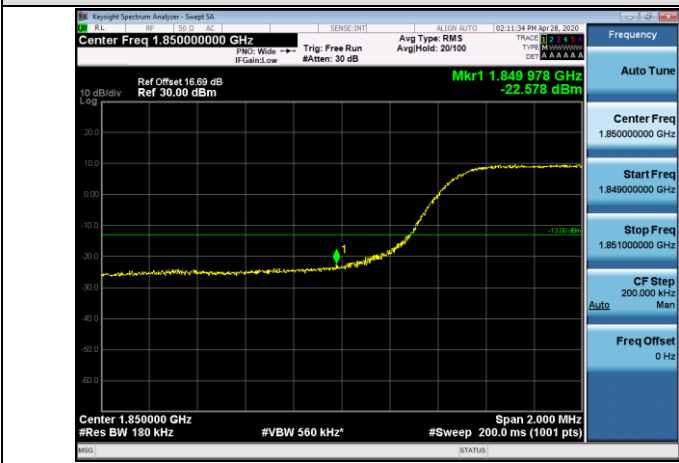

**APPENDIX CTEST PLOTS FOR BAND EDGES**  
**LTE BAND 2**

**Channel Bandwidth: 1.4 MHz**

**LCH\_QPSK\_6RB#0**

**LCH\_16QAM\_6RB#0**

**HCH\_QPSK\_6RB#0**

**HCH\_16QAM\_6RB#0**

Channel Bandwidth: 3 MHz

LCH\_QPSK\_15RB#0

LCH\_16QAM\_15RB#0

HCH\_QPSK\_15RB#0

HCH\_16QAM\_15RB#0

Channel Bandwidth: 5 MHz

LCH\_QPSK\_25RB#0

LCH\_16QAM\_25RB#0

HCH\_QPSK\_25RB#0

HCH\_16QAM\_25RB#0

Channel Bandwidth: 10 MHz

LCH\_QPSK\_50RB#0

LCH\_16QAM\_50RB#0

HCH\_QPSK\_50RB#0

HCH\_16QAM\_50RB#0

Channel Bandwidth: 15 MHz

LCH\_QPSK\_75RB#0

LCH\_16QAM\_75RB#0

HCH\_QPSK\_75RB#0

HCH\_16QAM\_75RB#0

Channel Bandwidth: 20 MHz

LCH\_QPSK\_100RB#0

LCH\_16QAM\_100RB#0

HCH\_QPSK\_100RB#0

HCH\_16QAM\_100RB#0

LTE BAND 4  
Channel Bandwidth: 1.4 MHz