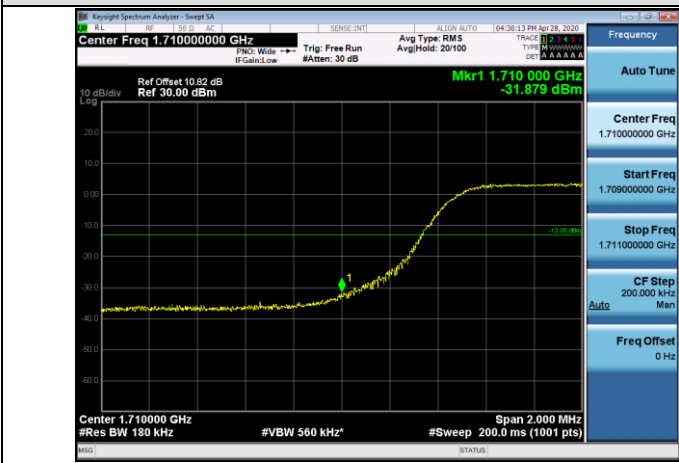

HCH\_16QAM\_15RB#0

Channel Bandwidth: 5 MHz

LCH\_QPSK\_25RB#0

LCH\_16QAM\_25RB#0

HCH\_QPSK\_25RB#0

HCH\_16QAM\_25RB#0

Channel Bandwidth: 10 MHz

LCH\_QPSK\_50RB#0