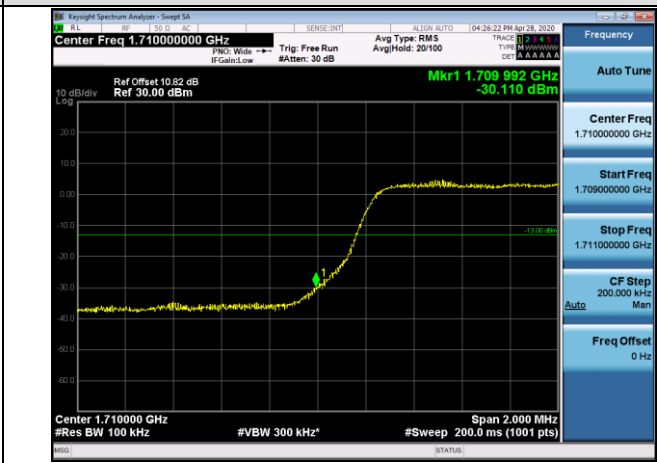

HCH\_16QAM\_15RB#0

Channel Bandwidth: 5 MHz

LCH\_QPSK\_25RB#0

LCH\_16QAM\_25RB#0

HCH\_QPSK\_25RB#0

HCH\_16QAM\_25RB#0

Channel Bandwidth: 10 MHz

LCH\_QPSK\_50RB#0