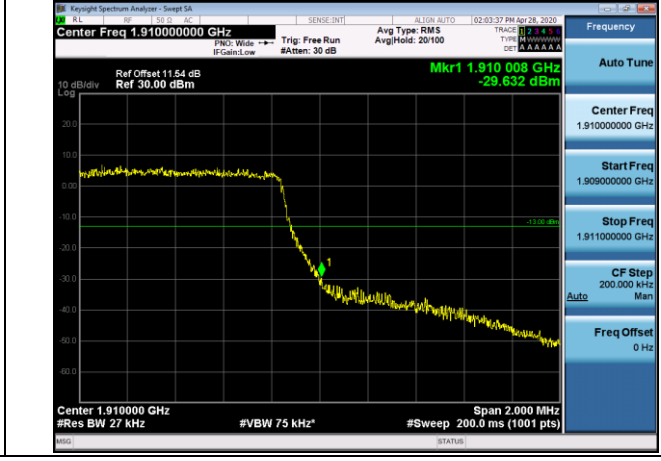

**APPENDIX CTEST PLOTS FOR BAND EDGES**  
**LTE BAND 2**

**Channel Bandwidth: 1.4 MHz**

**LCH\_QPSK\_6RB#0**

**LCH\_16QAM\_6RB#0**

**HCH\_QPSK\_6RB#0**

**HCH\_16QAM\_6RB#0**

Channel Bandwidth: 3 MHz

LCH\_QPSK\_15RB#0

LCH\_16QAM\_15RB#0

HCH\_QPSK\_15RB#0

HCH\_16QAM\_15RB#0

Channel Bandwidth: 5 MHz

LCH\_QPSK\_25RB#0

LCH\_16QAM\_25RB#0

HCH\_QPSK\_25RB#0

HCH\_16QAM\_25RB#0