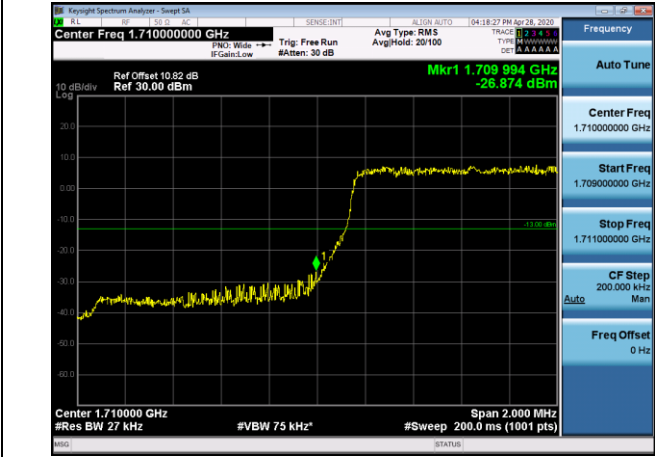

LTE BAND 4
Channel Bandwidth: 1.4 MHz

LCH_QPSK_6RB#0