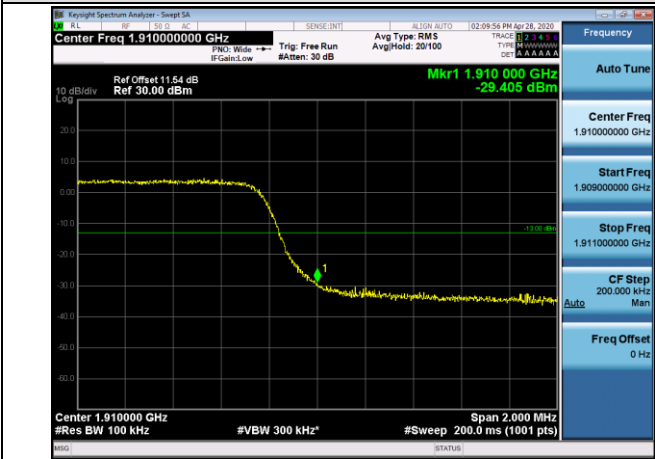

**APPENDIX CTEST PLOTS FOR BAND EDGES**  
**LTE BAND 2**

**Channel Bandwidth: 1.4 MHz**

**LCH\_QPSK\_6RB#0**

**LCH\_16QAM\_6RB#0**

**HCH\_QPSK\_6RB#0**

**HCH\_16QAM\_6RB#0**

Channel Bandwidth: 3 MHz

LCH\_QPSK\_15RB#0

LCH\_16QAM\_15RB#0

HCH\_QPSK\_15RB#0

HCH\_16QAM\_15RB#0

Channel Bandwidth: 5 MHz

LCH\_QPSK\_25RB#0

LCH\_16QAM\_25RB#0

HCH\_QPSK\_25RB#0

HCH\_16QAM\_25RB#0

Channel Bandwidth: 10 MHz

LCH\_QPSK\_50RB#0

LCH\_16QAM\_50RB#0

HCH\_QPSK\_50RB#0

HCH\_16QAM\_50RB#0

Channel Bandwidth: 15 MHz

LCH\_QPSK\_75RB#0

LCH\_16QAM\_75RB#0

HCH\_QPSK\_75RB#0

HCH\_16QAM\_75RB#0

Channel Bandwidth: 20 MHz

LCH\_QPSK\_100RB#0

LCH\_16QAM\_100RB#0

HCH\_QPSK\_100RB#0

HCH\_16QAM\_100RB#0

LTE BAND 4  
Channel Bandwidth: 1.4 MHz