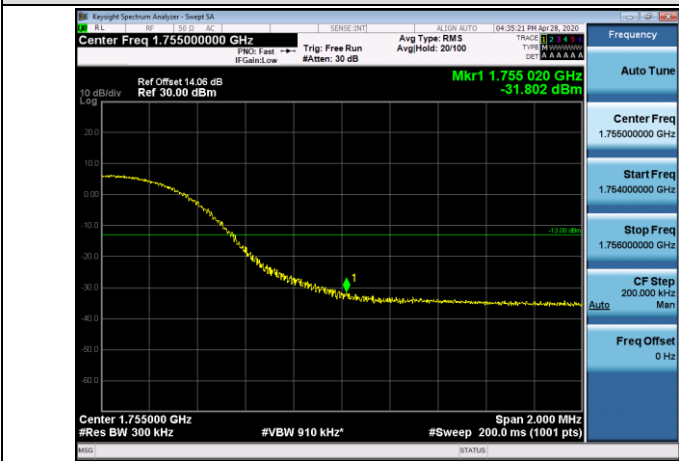

LCH\_16QAM\_50RB#0

HCH\_QPSK\_50RB#0

HCH\_16QAM\_50RB#0

Channel Bandwidth: 15 MHz

LCH\_QPSK\_75RB#0

LCH\_16QAM\_75RB#0

HCH\_QPSK\_75RB#0

HCH\_16QAM\_75RB#0