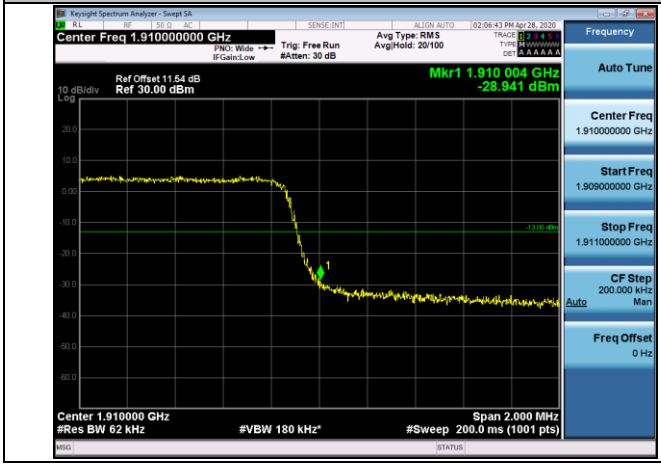

**APPENDIX CTEST PLOTS FOR BAND EDGES**  
**LTE BAND 2**

**Channel Bandwidth: 1.4 MHz**

**LCH\_QPSK\_6RB#0**

**LCH\_16QAM\_6RB#0**

**HCH\_QPSK\_6RB#0**

**HCH\_16QAM\_6RB#0**

Channel Bandwidth: 3 MHz

LCH\_QPSK\_15RB#0

LCH\_16QAM\_15RB#0

HCH\_QPSK\_15RB#0

HCH\_16QAM\_15RB#0

Channel Bandwidth: 5 MHz

LCH\_QPSK\_25RB#0

LCH\_16QAM\_25RB#0

HCH\_QPSK\_25RB#0

HCH\_16QAM\_25RB#0