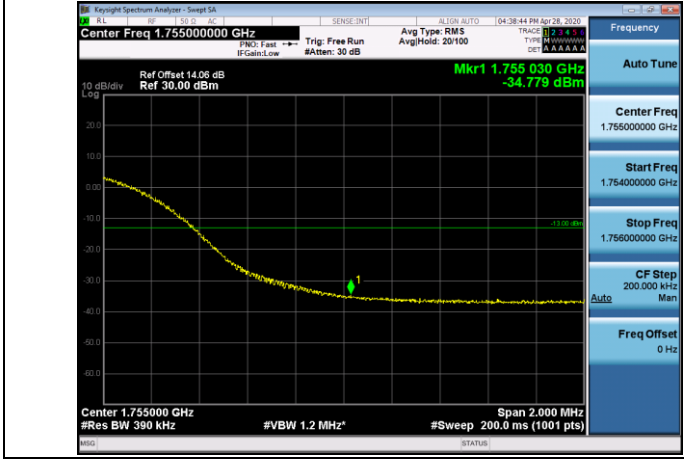

Channel Bandwidth: 20 MHz

LCH\_QPSK\_100RB#0

LCH\_16QAM\_100RB#0

HCH\_QPSK\_100RB#0

HCH\_16QAM\_100RB#0