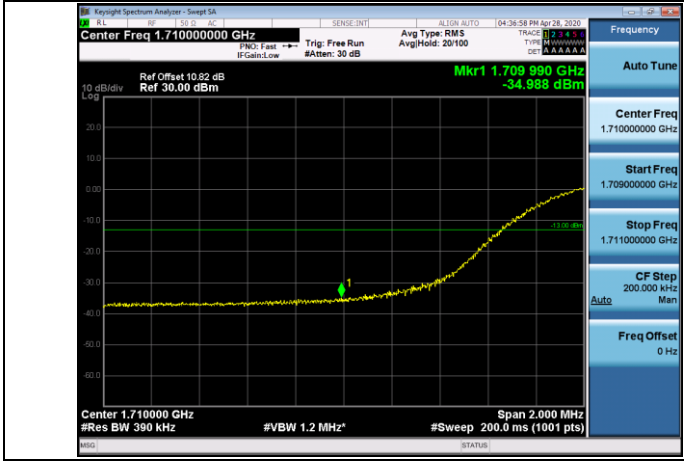

Channel Bandwidth: 20 MHz

LCH_QPSK_100RB#0