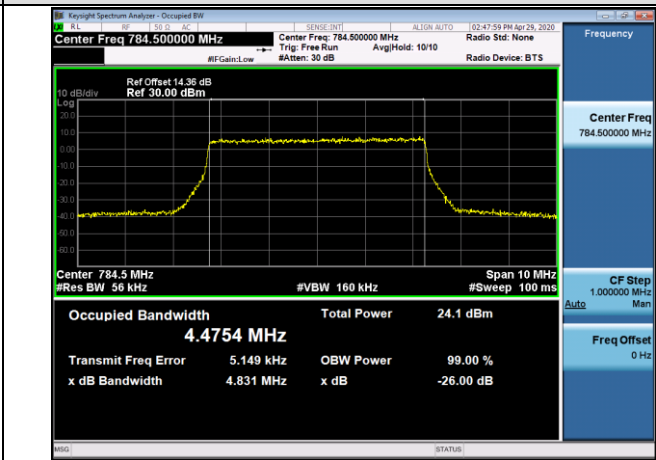

HCH_16QAM_25RB#0