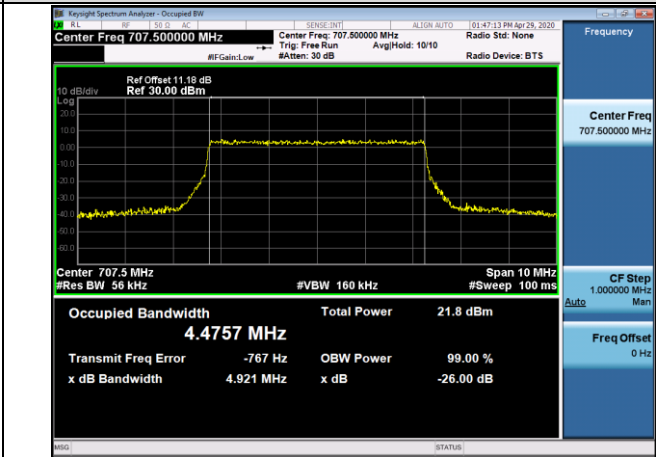

MCH_16QAM_25RB#0