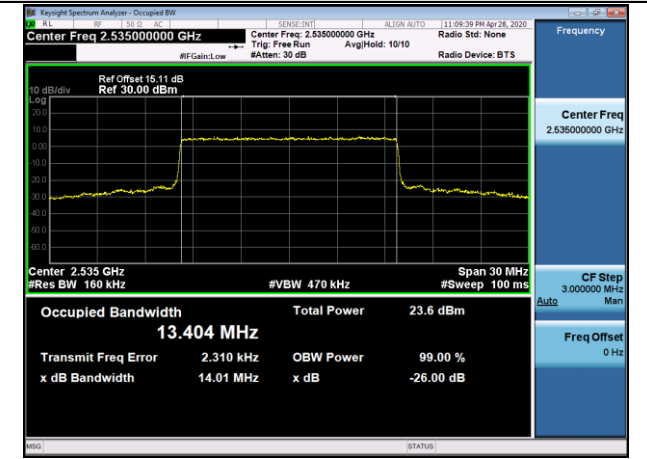

LTE Band 7  
Channel Bandwidth: 5 MHz

Channel Bandwidth: 10 MHz

LCH\_QPSK\_50RB#0

LCH\_16QAM\_50RB#0

MCH\_QPSK\_50RB#0

MCH\_16QAM\_50RB#0

HCH\_QPSK\_50RB#0

HCH\_16QAM\_50RB#0

Channel Bandwidth: 15 MHz

LCH\_QPSK\_75RB#0

LCH\_16QAM\_75RB#0

MCH\_QPSK\_75RB#0

MCH\_16QAM\_75RB#0

HCH\_QPSK\_75RB#0

HCH\_16QAM\_75RB#0

Channel Bandwidth: 20 MHz

LCH\_QPSK\_100RB#0

LCH\_16QAM\_100RB#0

MCH\_QPSK\_100RB#0

MCH\_16QAM\_100RB#0

HCH\_QPSK\_100RB#0

HCH\_16QAM\_100RB#0

LTE Band 12  
 Channel Bandwidth: 1.4 MHz

LCH\_QPSK\_6RB#0