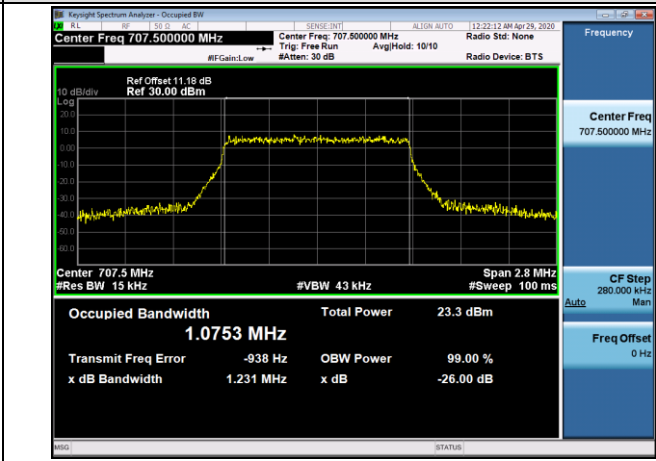

MCH_16QAM_6RB#0