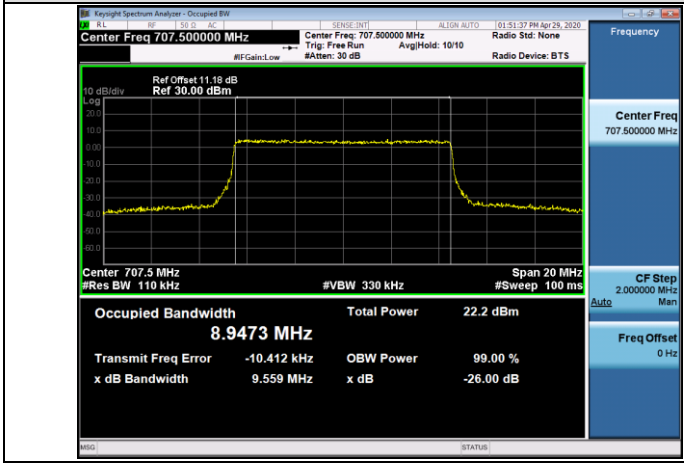

MCH_QPSK_50RB#0