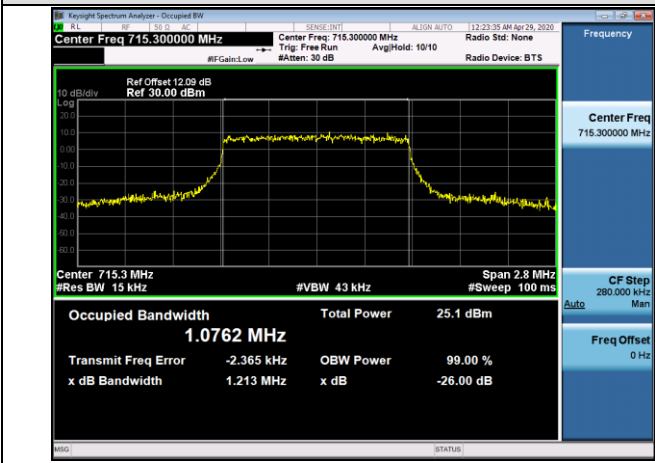

LCH\_16QAM\_6RB#0

MCH\_QPSK\_6RB#0

MCH\_16QAM\_6RB#0

HCH\_QPSK\_6RB#0

HCH\_16QAM\_6RB#0

Channel Bandwidth: 3 MHz

LCH\_QPSK\_15RB#0

LCH\_16QAM\_15RB#0