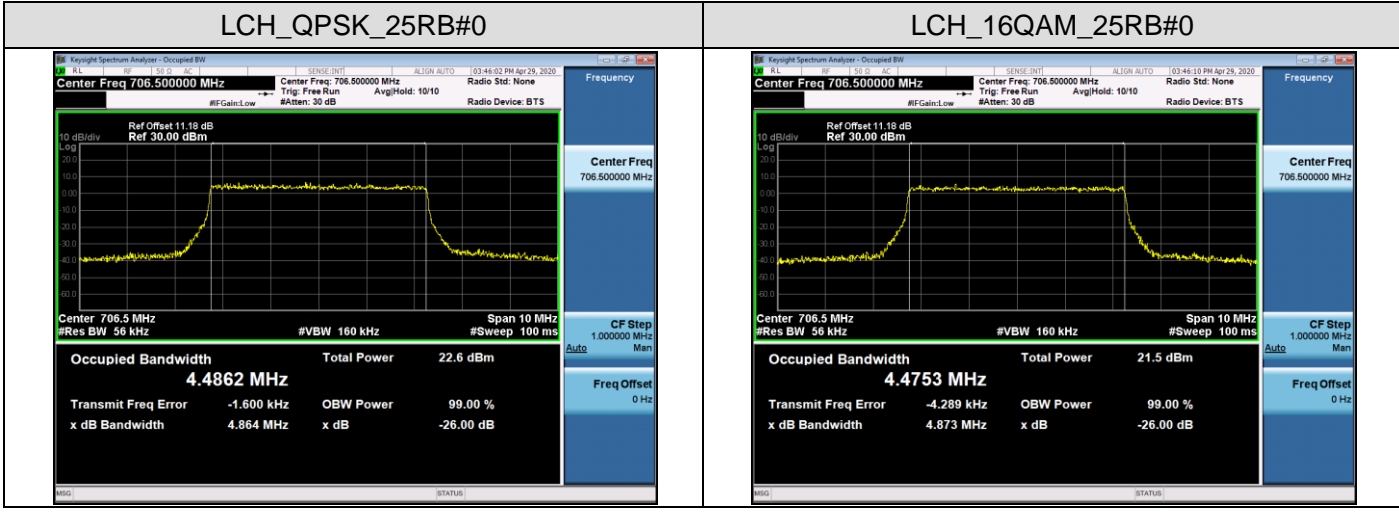

HCH\_QPSK\_50RB#0

HCH\_16QAM\_50RB#0

LTE BAND 13  
 Channel Bandwidth: 5 MHz

LCH\_QPSK\_25RB#0

LCH\_16QAM\_25RB#0

MCH\_QPSK\_25RB#0

MCH\_16QAM\_25RB#0

HCH\_QPSK\_25RB#0

LTE BAND 17  
 Channel Bandwidth: 5 MHz

Channel Bandwidth: 10 MHz

LCH\_QPSK\_50RB#0

LCH\_16QAM\_50RB#0

MCH\_QPSK\_50RB#0

MCH\_16QAM\_50RB#0

HCH\_QPSK\_50RB#0

HCH\_16QAM\_50RB#0