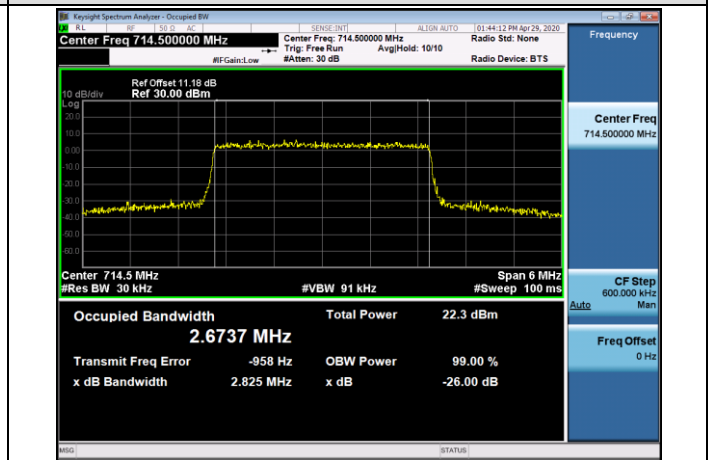

MCH\_QPSK\_15RB#0

MCH\_16QAM\_15RB#0

HCH\_QPSK\_15RB#0

HCH\_16QAM\_15RB#0

Channel Bandwidth: 5 MHz

LCH\_QPSK\_25RB#0

LCH\_16QAM\_25RB#0

MCH\_QPSK\_25RB#0