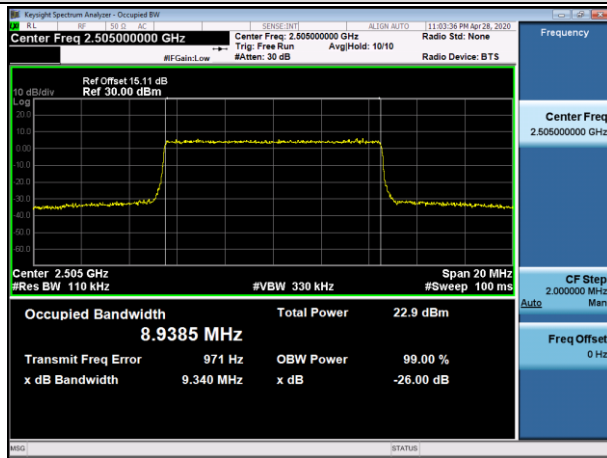

LTE Band 7  
Channel Bandwidth: 5 MHz

Channel Bandwidth: 10 MHz

LCH\_QPSK\_50RB#0

LCH\_16QAM\_50RB#0

MCH\_QPSK\_50RB#0

MCH\_16QAM\_50RB#0

HCH\_QPSK\_50RB#0

HCH\_16QAM\_50RB#0