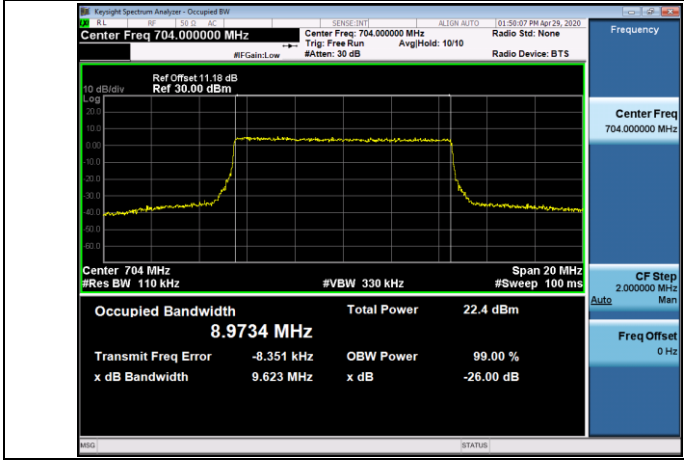

Channel Bandwidth: 10 MHz

LCH_QPSK_50RB#0