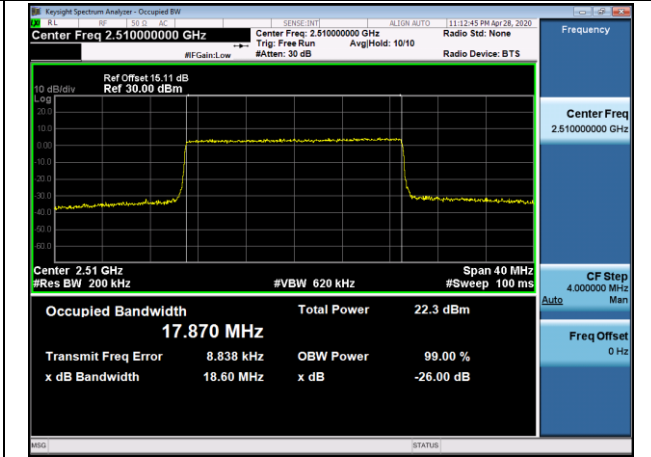

Channel Bandwidth: 15 MHz

LCH\_QPSK\_75RB#0

LCH\_16QAM\_75RB#0

MCH\_QPSK\_75RB#0

MCH\_16QAM\_75RB#0

HCH\_QPSK\_75RB#0

HCH\_16QAM\_75RB#0

Channel Bandwidth: 20 MHz

LCH\_QPSK\_100RB#0

LCH\_16QAM\_100RB#0

MCH\_QPSK\_100RB#0

MCH\_16QAM\_100RB#0

HCH\_QPSK\_100RB#0

HCH\_16QAM\_100RB#0

LTE Band 12  
 Channel Bandwidth: 1.4 MHz

LCH\_QPSK\_6RB#0