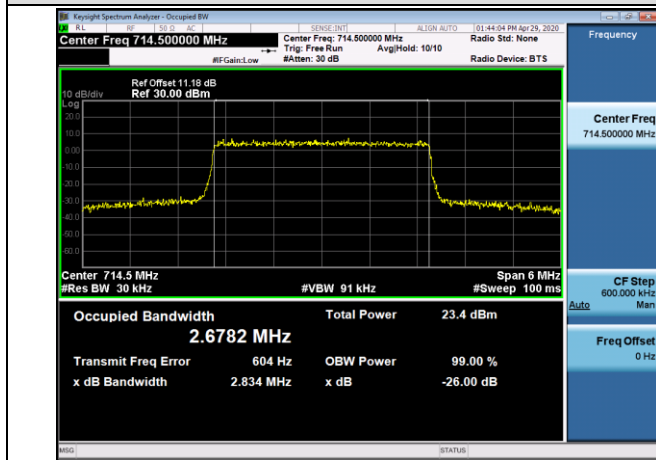

HCH_QPSK_15RB#0