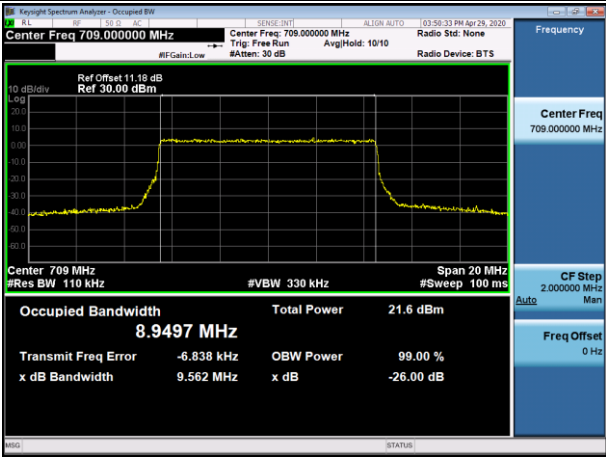

HCH\_QPSK\_50RB#0

HCH\_16QAM\_50RB#0

LTE BAND 13  
 Channel Bandwidth: 5 MHz

LCH\_QPSK\_25RB#0

LCH\_16QAM\_25RB#0

MCH\_QPSK\_25RB#0

MCH\_16QAM\_25RB#0

HCH\_QPSK\_25RB#0

LTE BAND 17  
 Channel Bandwidth: 5 MHz

Channel Bandwidth: 10 MHz

LCH\_QPSK\_50RB#0

LCH\_16QAM\_50RB#0

MCH\_QPSK\_50RB#0

MCH\_16QAM\_50RB#0

HCH\_QPSK\_50RB#0

HCH\_16QAM\_50RB#0