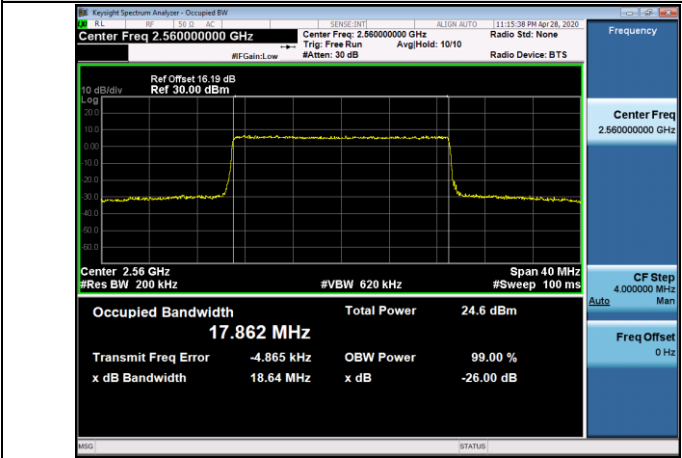

LCH\_QPSK\_100RB#0

LCH\_16QAM\_100RB#0

MCH\_QPSK\_100RB#0

MCH\_16QAM\_100RB#0

HCH\_QPSK\_100RB#0

HCH\_16QAM\_100RB#0

LTE Band 12  
 Channel Bandwidth: 1.4 MHz

LCH\_QPSK\_6RB#0