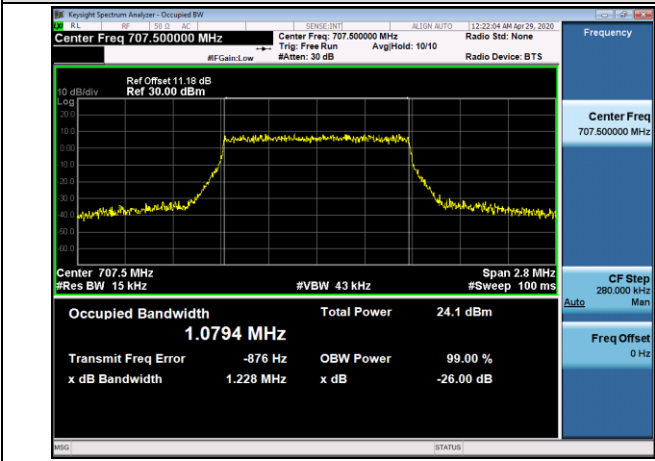

MCH_QPSK_6RB#0