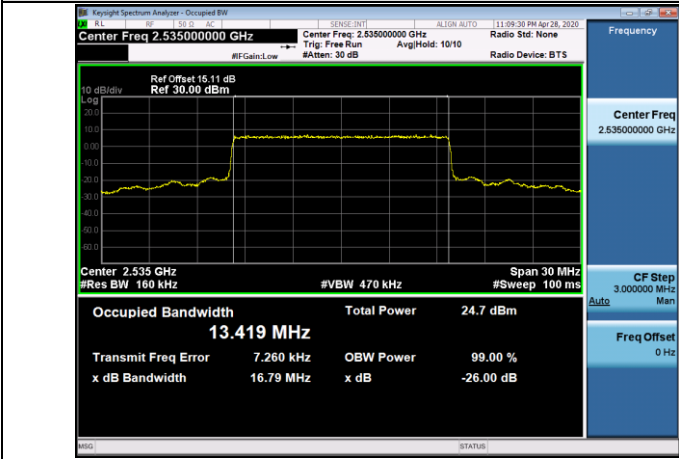

LTE Band 7  
Channel Bandwidth: 5 MHz

Channel Bandwidth: 10 MHz

LCH\_QPSK\_50RB#0

LCH\_16QAM\_50RB#0

MCH\_QPSK\_50RB#0

MCH\_16QAM\_50RB#0

HCH\_QPSK\_50RB#0

HCH\_16QAM\_50RB#0

Channel Bandwidth: 15 MHz

LCH\_QPSK\_75RB#0

LCH\_16QAM\_75RB#0

MCH\_QPSK\_75RB#0

MCH\_16QAM\_75RB#0

HCH\_QPSK\_75RB#0

HCH\_16QAM\_75RB#0

Channel Bandwidth: 20 MHz

LCH\_QPSK\_100RB#0

LCH\_16QAM\_100RB#0

MCH\_QPSK\_100RB#0

MCH\_16QAM\_100RB#0

HCH\_QPSK\_100RB#0

HCH\_16QAM\_100RB#0

LTE Band 12  
 Channel Bandwidth: 1.4 MHz

LCH\_QPSK\_6RB#0