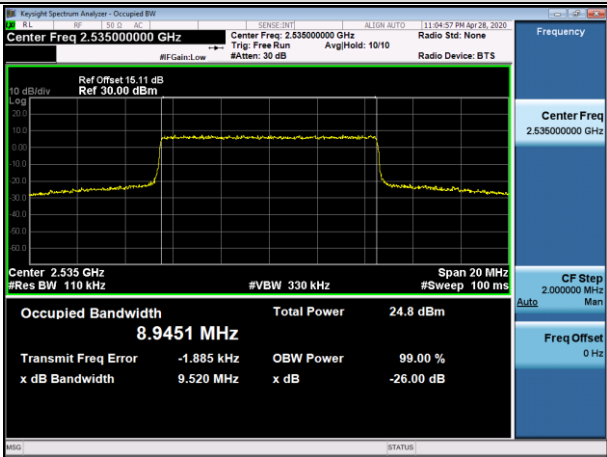

LTE Band 7  
Channel Bandwidth: 5 MHz

Channel Bandwidth: 10 MHz

LCH\_QPSK\_50RB#0

LCH\_16QAM\_50RB#0

MCH\_QPSK\_50RB#0

MCH\_16QAM\_50RB#0

HCH\_QPSK\_50RB#0

HCH\_16QAM\_50RB#0