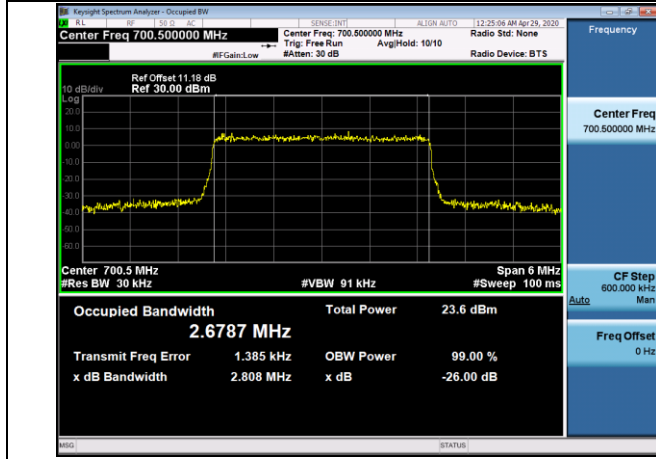

LCH\_16QAM\_6RB#0

MCH\_QPSK\_6RB#0

MCH\_16QAM\_6RB#0

HCH\_QPSK\_6RB#0

HCH\_16QAM\_6RB#0

Channel Bandwidth: 3 MHz

LCH\_QPSK\_15RB#0

LCH\_16QAM\_15RB#0