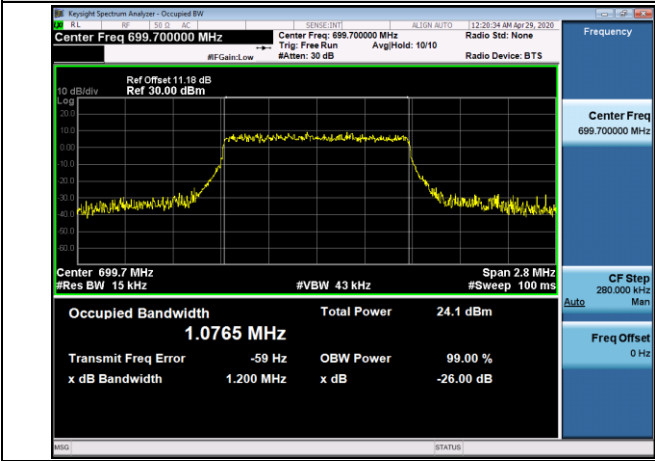

LCH\_QPSK\_100RB#0

LCH\_16QAM\_100RB#0

MCH\_QPSK\_100RB#0

MCH\_16QAM\_100RB#0

HCH\_QPSK\_100RB#0

HCH\_16QAM\_100RB#0

LTE Band 12  
 Channel Bandwidth: 1.4 MHz

LCH\_QPSK\_6RB#0