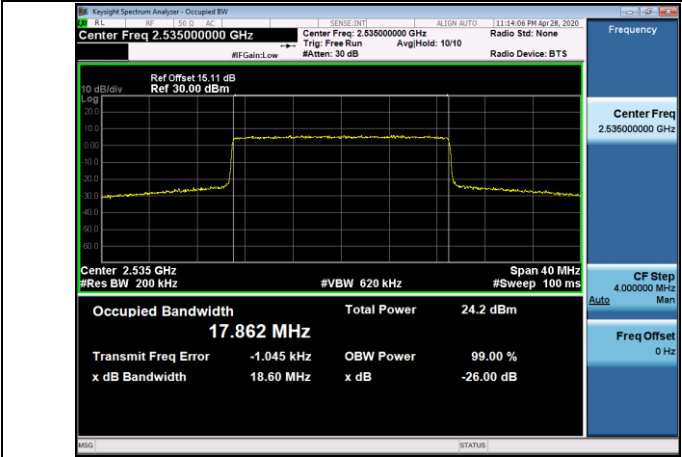

LTE Band 7  
Channel Bandwidth: 5 MHz

Channel Bandwidth: 10 MHz

LCH\_QPSK\_50RB#0

LCH\_16QAM\_50RB#0

MCH\_QPSK\_50RB#0

MCH\_16QAM\_50RB#0

HCH\_QPSK\_50RB#0

HCH\_16QAM\_50RB#0

Channel Bandwidth: 15 MHz

LCH\_QPSK\_75RB#0

LCH\_16QAM\_75RB#0

MCH\_QPSK\_75RB#0

MCH\_16QAM\_75RB#0

HCH\_QPSK\_75RB#0

HCH\_16QAM\_75RB#0

Channel Bandwidth: 20 MHz

LCH\_QPSK\_100RB#0

LCH\_16QAM\_100RB#0

MCH\_QPSK\_100RB#0

MCH\_16QAM\_100RB#0

HCH\_QPSK\_100RB#0

HCH\_16QAM\_100RB#0

LTE Band 12  
 Channel Bandwidth: 1.4 MHz

LCH\_QPSK\_6RB#0