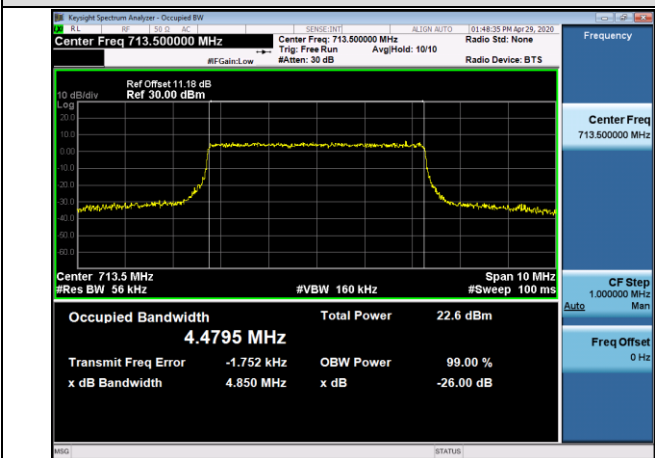

HCH_QPSK_25RB#0