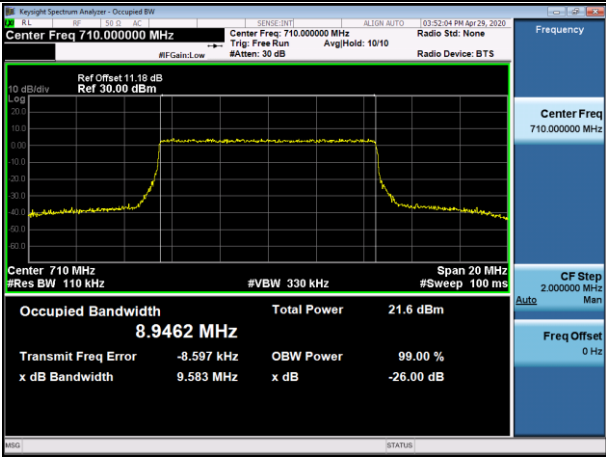

LTE BAND 17  
 Channel Bandwidth: 5 MHz

Channel Bandwidth: 10 MHz

LCH\_QPSK\_50RB#0

LCH\_16QAM\_50RB#0

MCH\_QPSK\_50RB#0

MCH\_16QAM\_50RB#0

HCH\_QPSK\_50RB#0

HCH\_16QAM\_50RB#0