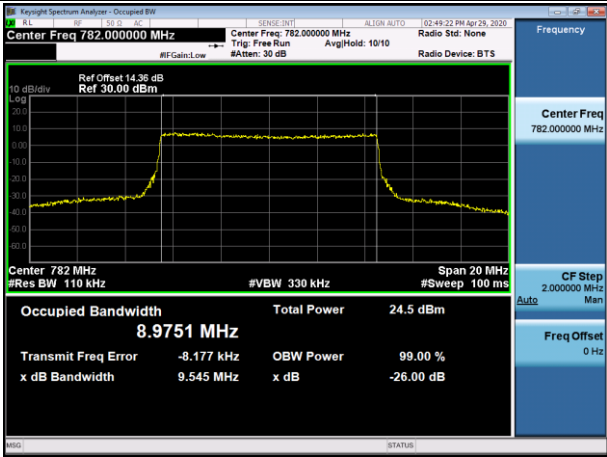

Channel Bandwidth: 10 MHz

LCH_QPSK_50RB#0