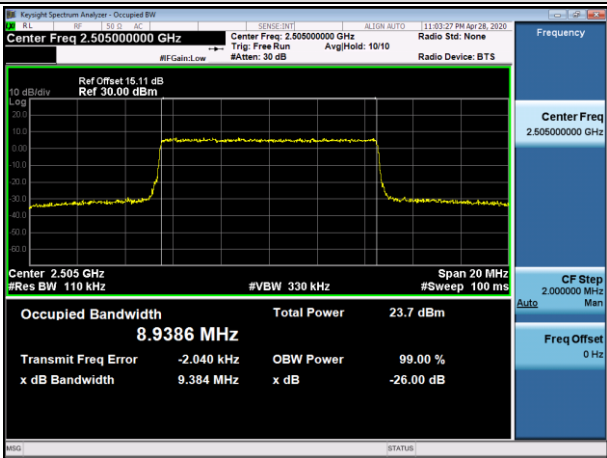

LTE Band 7  
Channel Bandwidth: 5 MHz

Channel Bandwidth: 10 MHz

LCH\_QPSK\_50RB#0

LCH\_16QAM\_50RB#0

MCH\_QPSK\_50RB#0

MCH\_16QAM\_50RB#0

HCH\_QPSK\_50RB#0

HCH\_16QAM\_50RB#0