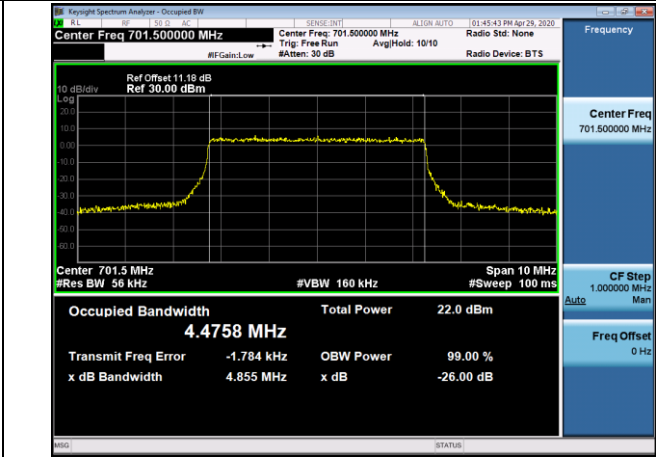

MCH\_QPSK\_15RB#0

MCH\_16QAM\_15RB#0

HCH\_QPSK\_15RB#0

HCH\_16QAM\_15RB#0

Channel Bandwidth: 5 MHz

LCH\_QPSK\_25RB#0

LCH\_16QAM\_25RB#0

MCH\_QPSK\_25RB#0