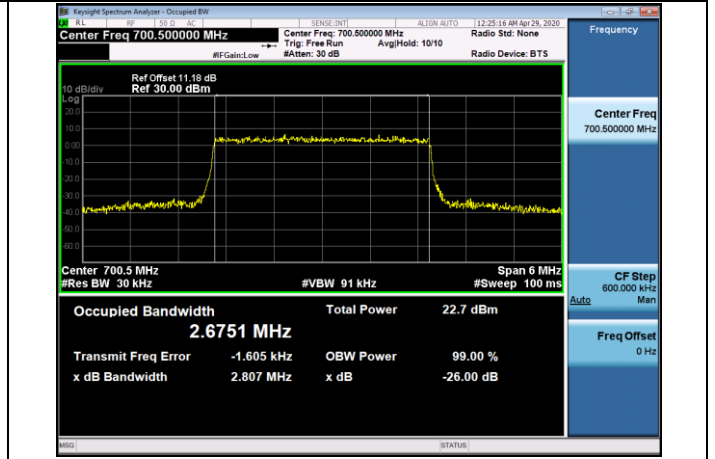

LCH\_16QAM\_6RB#0

MCH\_QPSK\_6RB#0

MCH\_16QAM\_6RB#0

HCH\_QPSK\_6RB#0

HCH\_16QAM\_6RB#0

Channel Bandwidth: 3 MHz

LCH\_QPSK\_15RB#0

LCH\_16QAM\_15RB#0