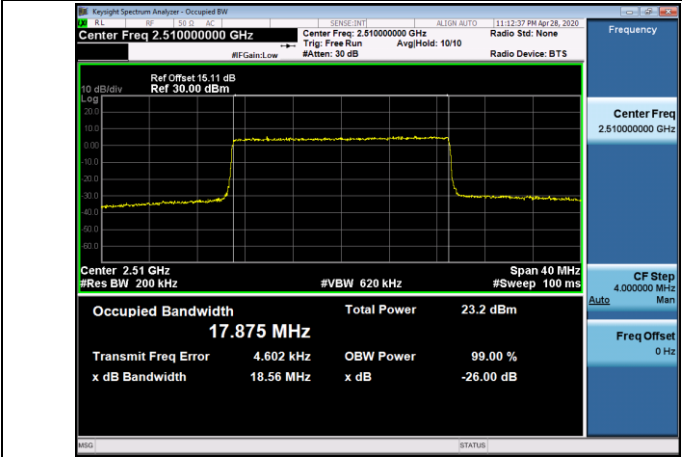

LTE Band 7  
Channel Bandwidth: 5 MHz

Channel Bandwidth: 10 MHz

LCH\_QPSK\_50RB#0

LCH\_16QAM\_50RB#0

MCH\_QPSK\_50RB#0

MCH\_16QAM\_50RB#0

HCH\_QPSK\_50RB#0

HCH\_16QAM\_50RB#0

Channel Bandwidth: 15 MHz

LCH\_QPSK\_75RB#0

LCH\_16QAM\_75RB#0

MCH\_QPSK\_75RB#0

MCH\_16QAM\_75RB#0

HCH\_QPSK\_75RB#0

HCH\_16QAM\_75RB#0

Channel Bandwidth: 20 MHz

LCH\_QPSK\_100RB#0

LCH\_16QAM\_100RB#0

MCH\_QPSK\_100RB#0

MCH\_16QAM\_100RB#0

HCH\_QPSK\_100RB#0

HCH\_16QAM\_100RB#0

LTE Band 12  
 Channel Bandwidth: 1.4 MHz

LCH\_QPSK\_6RB#0