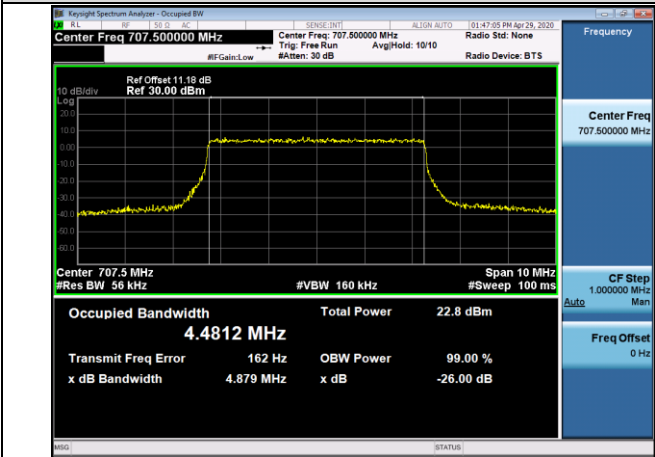

MCH\_QPSK\_15RB#0

MCH\_16QAM\_15RB#0

HCH\_QPSK\_15RB#0

HCH\_16QAM\_15RB#0

Channel Bandwidth: 5 MHz

LCH\_QPSK\_25RB#0

LCH\_16QAM\_25RB#0

MCH\_QPSK\_25RB#0