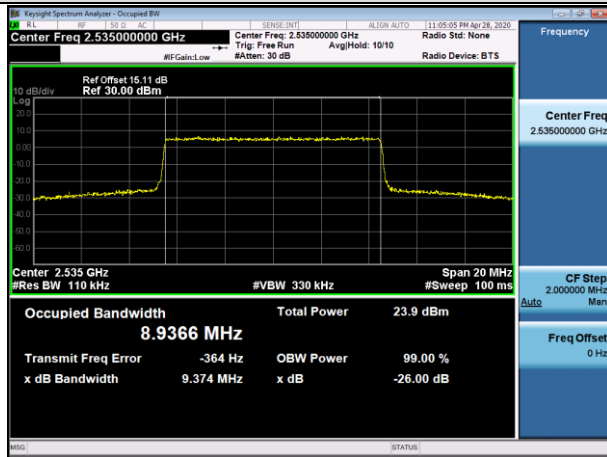

LTE Band 7  
Channel Bandwidth: 5 MHz

Channel Bandwidth: 10 MHz

LCH\_QPSK\_50RB#0

LCH\_16QAM\_50RB#0

MCH\_QPSK\_50RB#0

MCH\_16QAM\_50RB#0

HCH\_QPSK\_50RB#0

HCH\_16QAM\_50RB#0