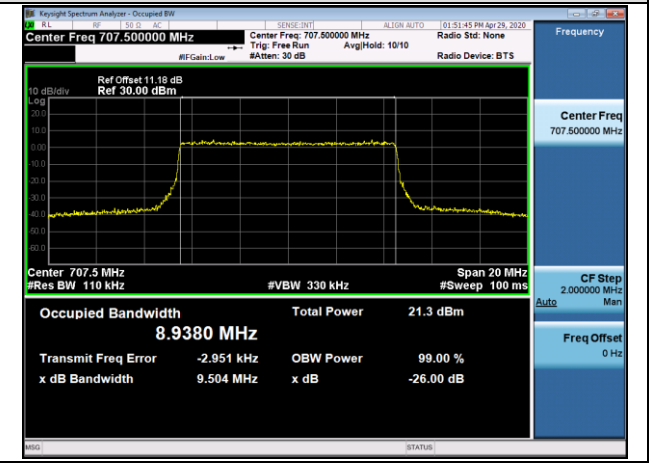

HCH\_QPSK\_50RB#0

HCH\_16QAM\_50RB#0

LTE BAND 13  
 Channel Bandwidth: 5 MHz

LCH\_QPSK\_25RB#0

LCH\_16QAM\_25RB#0

MCH\_QPSK\_25RB#0

MCH\_16QAM\_25RB#0

HCH\_QPSK\_25RB#0