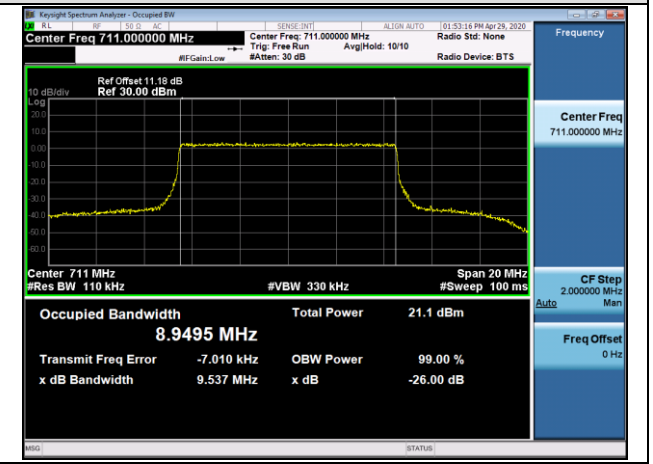

HCH\_QPSK\_50RB#0

HCH\_16QAM\_50RB#0

LTE BAND 13  
 Channel Bandwidth: 5 MHz

LCH\_QPSK\_25RB#0

LCH\_16QAM\_25RB#0

MCH\_QPSK\_25RB#0

MCH\_16QAM\_25RB#0

HCH\_QPSK\_25RB#0