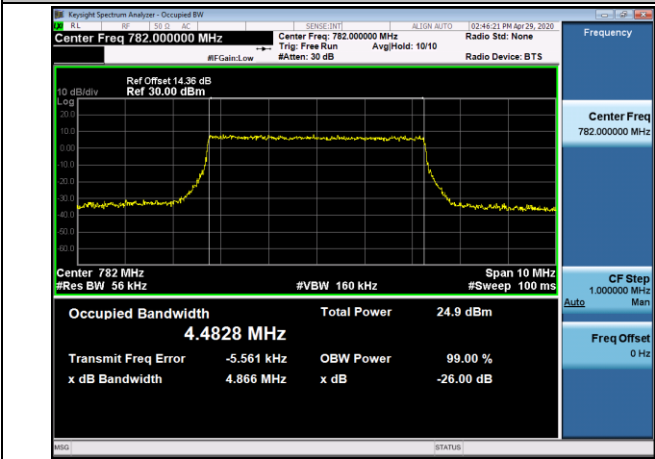

HCH\_QPSK\_50RB#0

HCH\_16QAM\_50RB#0

LTE BAND 13  
 Channel Bandwidth: 5 MHz

LCH\_QPSK\_25RB#0

LCH\_16QAM\_25RB#0

MCH\_QPSK\_25RB#0

MCH\_16QAM\_25RB#0

HCH\_QPSK\_25RB#0