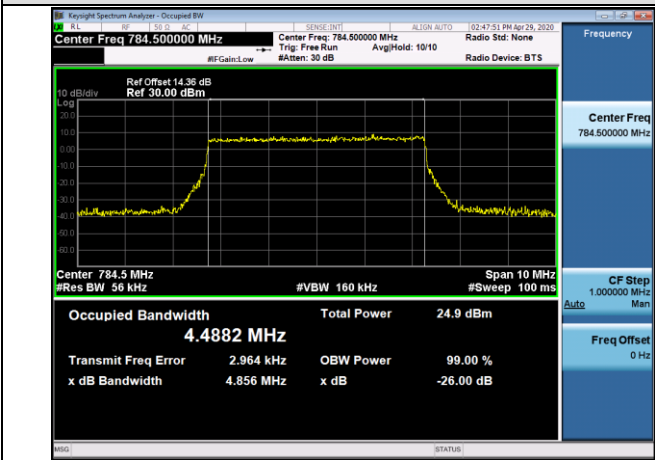

HCH\_QPSK\_50RB#0

HCH\_16QAM\_50RB#0

LTE BAND 13  
 Channel Bandwidth: 5 MHz

LCH\_QPSK\_25RB#0

LCH\_16QAM\_25RB#0

MCH\_QPSK\_25RB#0

MCH\_16QAM\_25RB#0

HCH\_QPSK\_25RB#0