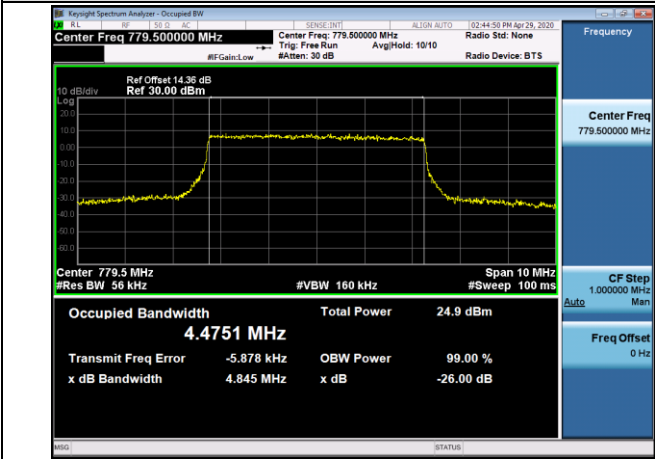

HCH\_QPSK\_50RB#0

HCH\_16QAM\_50RB#0

LTE BAND 13  
 Channel Bandwidth: 5 MHz

LCH\_QPSK\_25RB#0

LCH\_16QAM\_25RB#0

MCH\_QPSK\_25RB#0

MCH\_16QAM\_25RB#0

HCH\_QPSK\_25RB#0