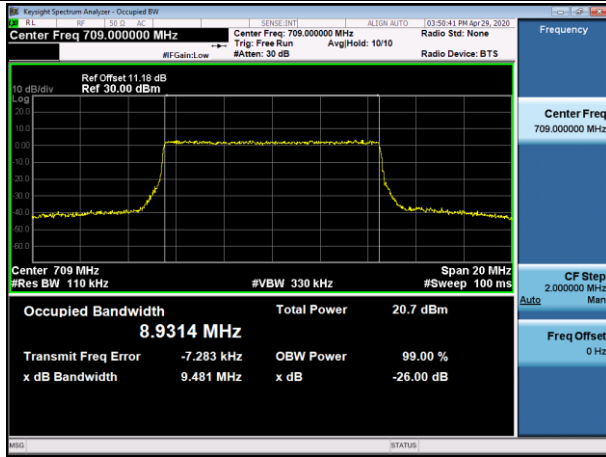

LTE BAND 17  
 Channel Bandwidth: 5 MHz

Channel Bandwidth: 10 MHz

LCH\_QPSK\_50RB#0

LCH\_16QAM\_50RB#0

MCH\_QPSK\_50RB#0

MCH\_16QAM\_50RB#0

HCH\_QPSK\_50RB#0

HCH\_16QAM\_50RB#0