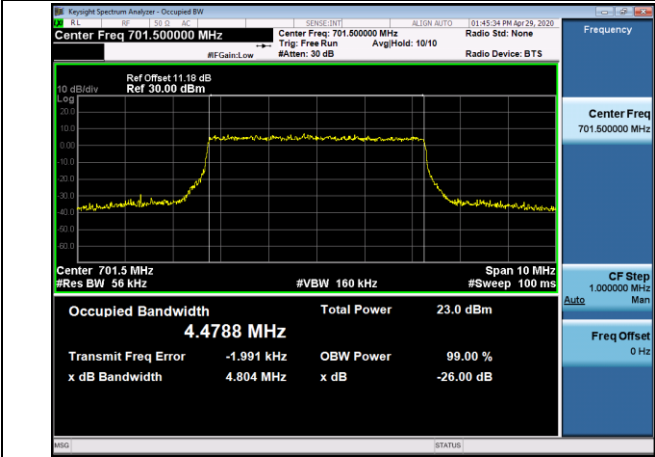

MCH\_QPSK\_15RB#0

MCH\_16QAM\_15RB#0

HCH\_QPSK\_15RB#0

HCH\_16QAM\_15RB#0

Channel Bandwidth: 5 MHz

LCH\_QPSK\_25RB#0

LCH\_16QAM\_25RB#0

MCH\_QPSK\_25RB#0