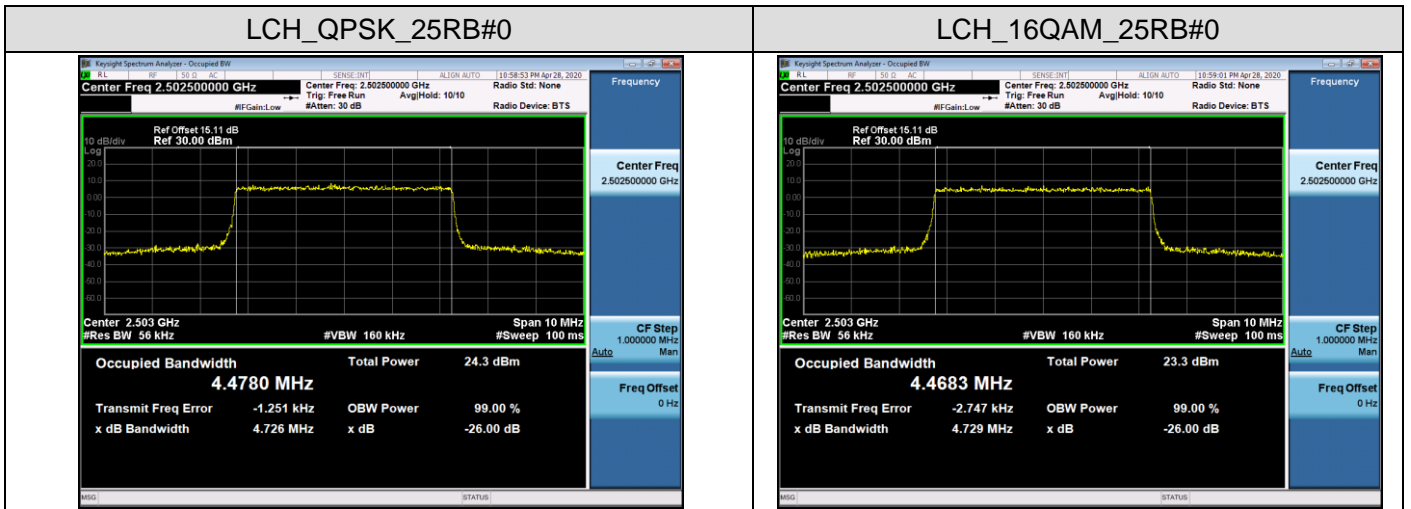

LTE Band 7  
Channel Bandwidth: 5 MHz

Channel Bandwidth: 10 MHz

LCH\_QPSK\_50RB#0

LCH\_16QAM\_50RB#0

MCH\_QPSK\_50RB#0

MCH\_16QAM\_50RB#0

HCH\_QPSK\_50RB#0

HCH\_16QAM\_50RB#0

Channel Bandwidth: 15 MHz

LCH\_QPSK\_75RB#0

LCH\_16QAM\_75RB#0

MCH\_QPSK\_75RB#0

MCH\_16QAM\_75RB#0

HCH\_QPSK\_75RB#0

HCH\_16QAM\_75RB#0

Channel Bandwidth: 20 MHz

LCH\_QPSK\_100RB#0

LCH\_16QAM\_100RB#0

MCH\_QPSK\_100RB#0

MCH\_16QAM\_100RB#0

HCH\_QPSK\_100RB#0

HCH\_16QAM\_100RB#0

LTE Band 12  
 Channel Bandwidth: 1.4 MHz

LCH\_QPSK\_6RB#0