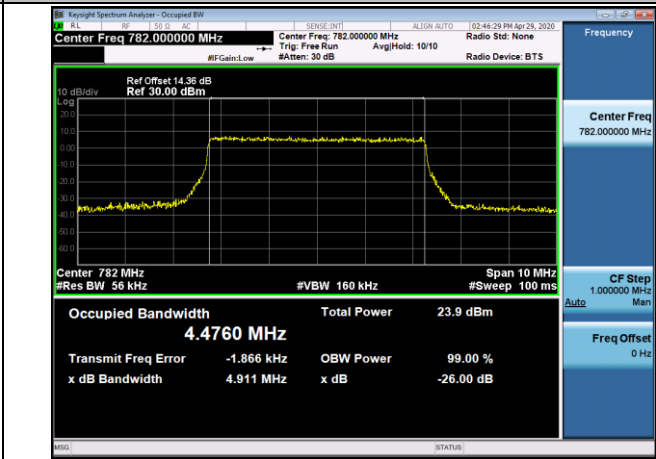

HCH\_QPSK\_50RB#0

HCH\_16QAM\_50RB#0

LTE BAND 13  
 Channel Bandwidth: 5 MHz

LCH\_QPSK\_25RB#0

LCH\_16QAM\_25RB#0

MCH\_QPSK\_25RB#0

MCH\_16QAM\_25RB#0

HCH\_QPSK\_25RB#0