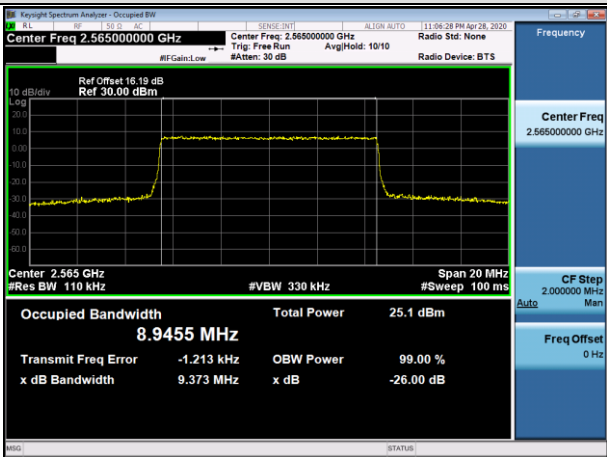

LTE Band 7  
Channel Bandwidth: 5 MHz

Channel Bandwidth: 10 MHz

LCH\_QPSK\_50RB#0

LCH\_16QAM\_50RB#0

MCH\_QPSK\_50RB#0

MCH\_16QAM\_50RB#0

HCH\_QPSK\_50RB#0

HCH\_16QAM\_50RB#0