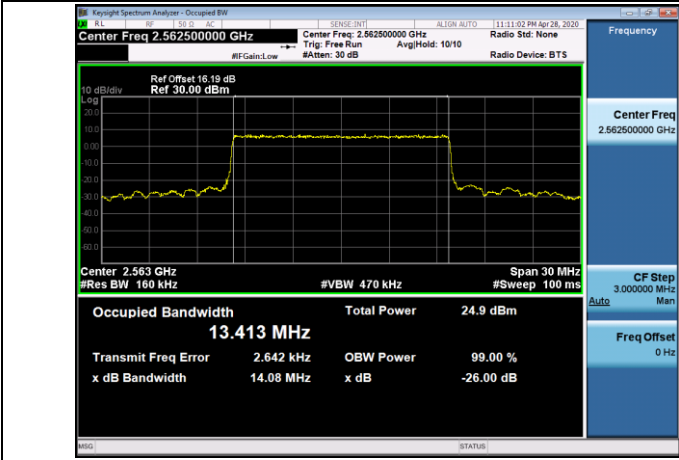

LTE Band 7  
Channel Bandwidth: 5 MHz

Channel Bandwidth: 10 MHz

LCH\_QPSK\_50RB#0

LCH\_16QAM\_50RB#0

MCH\_QPSK\_50RB#0

MCH\_16QAM\_50RB#0

HCH\_QPSK\_50RB#0

HCH\_16QAM\_50RB#0

Channel Bandwidth: 15 MHz

LCH\_QPSK\_75RB#0

LCH\_16QAM\_75RB#0

MCH\_QPSK\_75RB#0

MCH\_16QAM\_75RB#0

HCH\_QPSK\_75RB#0

HCH\_16QAM\_75RB#0

Channel Bandwidth: 20 MHz

LCH\_QPSK\_100RB#0

LCH\_16QAM\_100RB#0

MCH\_QPSK\_100RB#0

MCH\_16QAM\_100RB#0

HCH\_QPSK\_100RB#0

HCH\_16QAM\_100RB#0

LTE Band 12  
 Channel Bandwidth: 1.4 MHz

LCH\_QPSK\_6RB#0