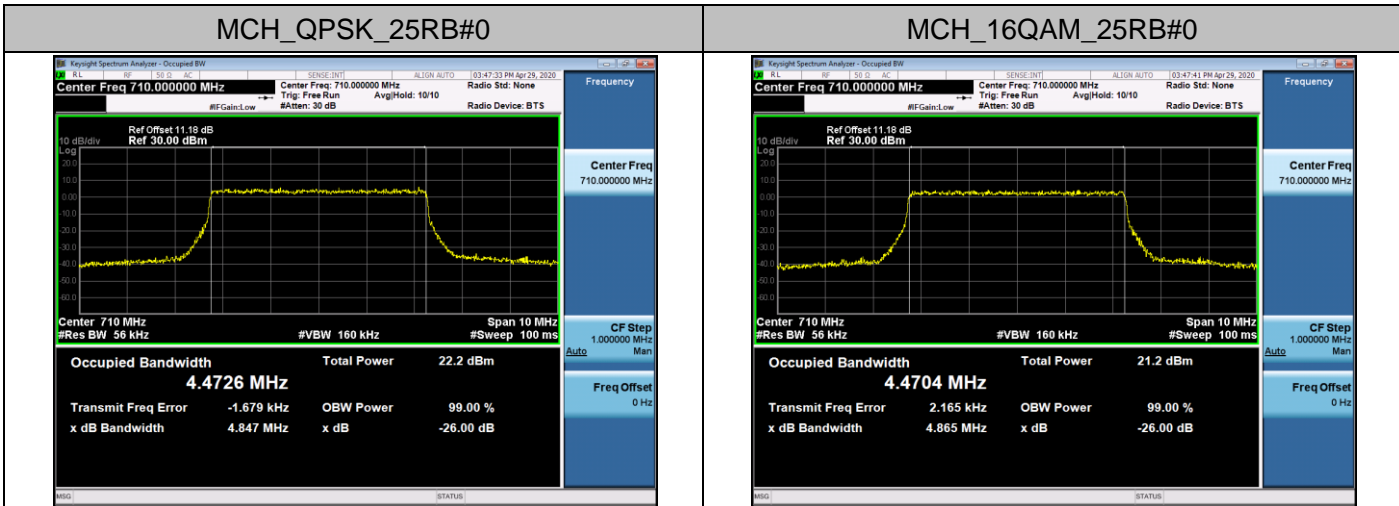

HCH\_QPSK\_50RB#0

HCH\_16QAM\_50RB#0

LTE BAND 13  
 Channel Bandwidth: 5 MHz

LCH\_QPSK\_25RB#0

LCH\_16QAM\_25RB#0

MCH\_QPSK\_25RB#0

MCH\_16QAM\_25RB#0

HCH\_QPSK\_25RB#0

HCH\_16QAM\_25RB#0

Channel Bandwidth: 10 MHz

LCH\_QPSK\_50RB#0

LCH\_16QAM\_50RB#0

MCH\_QPSK\_50RB#0

MCH\_16QAM\_50RB#0

HCH\_QPSK\_50RB#0

HCH\_16QAM\_50RB#0

LTE BAND 17  
 Channel Bandwidth: 5 MHz

Channel Bandwidth: 10 MHz

LCH\_QPSK\_50RB#0

LCH\_16QAM\_50RB#0

MCH\_QPSK\_50RB#0

MCH\_16QAM\_50RB#0

HCH\_QPSK\_50RB#0

HCH\_16QAM\_50RB#0