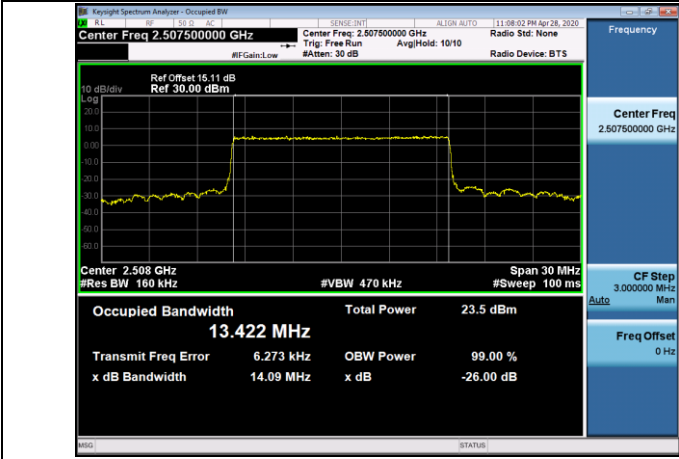

Channel Bandwidth: 15 MHz

LCH_QPSK_75RB#0