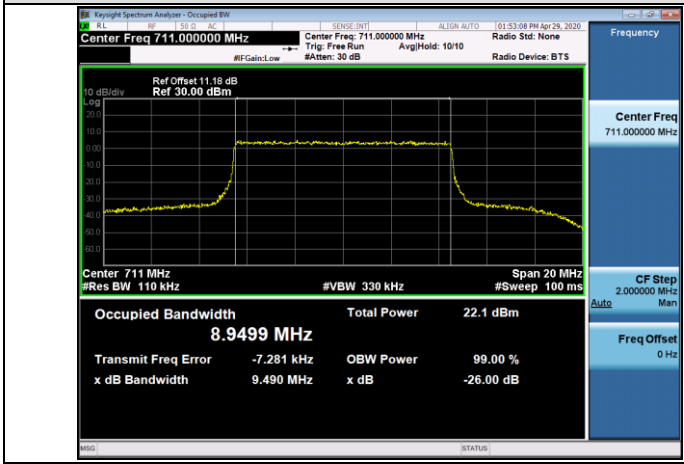

HCH\_QPSK\_50RB#0

HCH\_16QAM\_50RB#0

LTE BAND 13  
 Channel Bandwidth: 5 MHz

LCH\_QPSK\_25RB#0

LCH\_16QAM\_25RB#0

MCH\_QPSK\_25RB#0

MCH\_16QAM\_25RB#0

HCH\_QPSK\_25RB#0