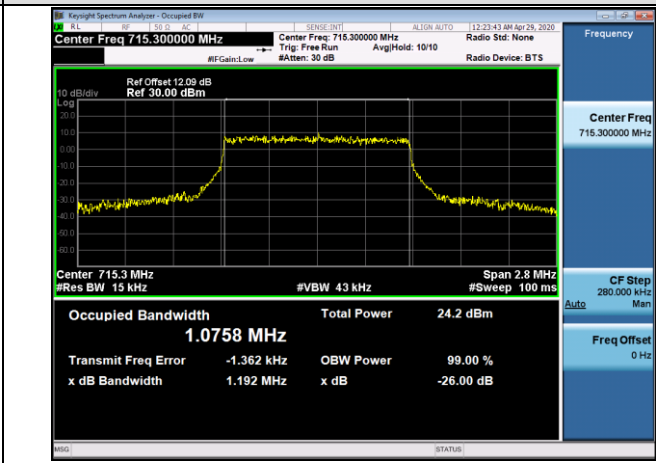

LCH\_16QAM\_6RB#0

MCH\_QPSK\_6RB#0

MCH\_16QAM\_6RB#0

HCH\_QPSK\_6RB#0

HCH\_16QAM\_6RB#0

Channel Bandwidth: 3 MHz

LCH\_QPSK\_15RB#0

LCH\_16QAM\_15RB#0