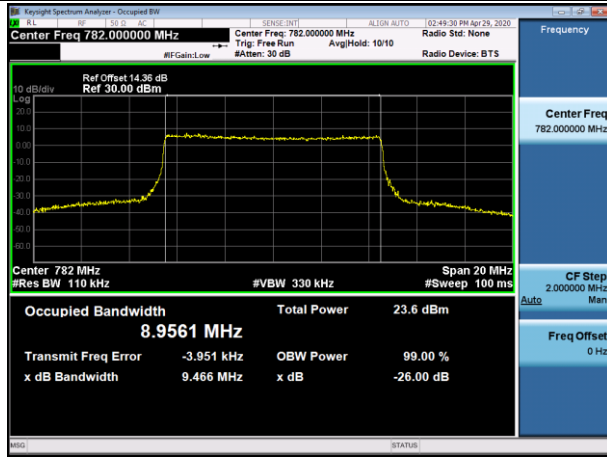

LCH_16QAM_50RB#0