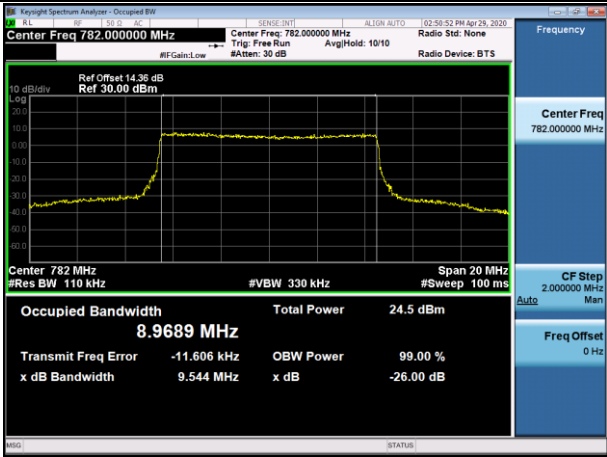

MCH_QPSK_50RB#0