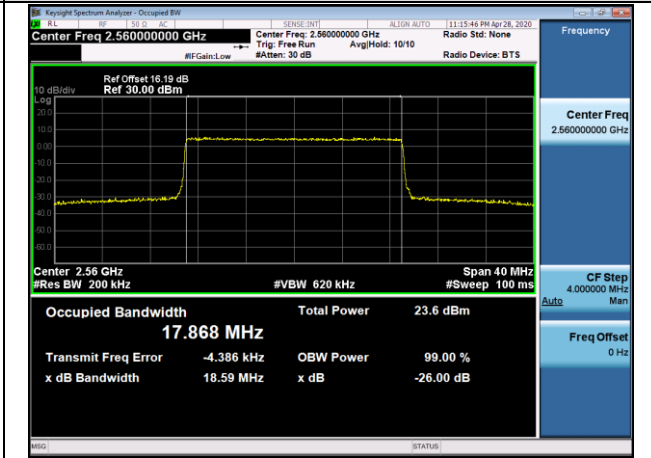

LCH\_QPSK\_100RB#0

LCH\_16QAM\_100RB#0

MCH\_QPSK\_100RB#0

MCH\_16QAM\_100RB#0

HCH\_QPSK\_100RB#0

HCH\_16QAM\_100RB#0

LTE Band 12  
 Channel Bandwidth: 1.4 MHz

LCH\_QPSK\_6RB#0