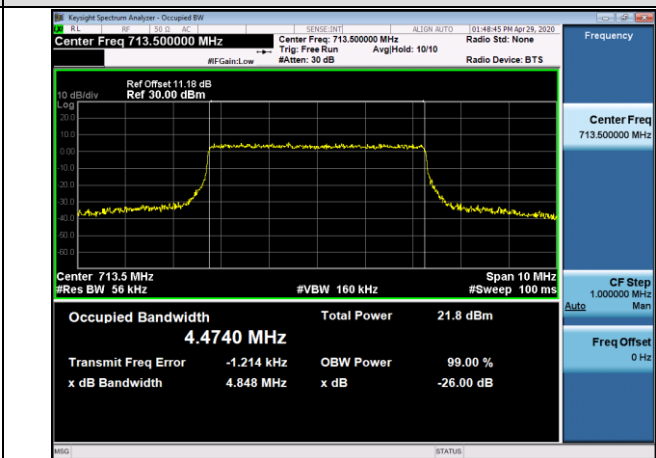

HCH_16QAM_25RB#0