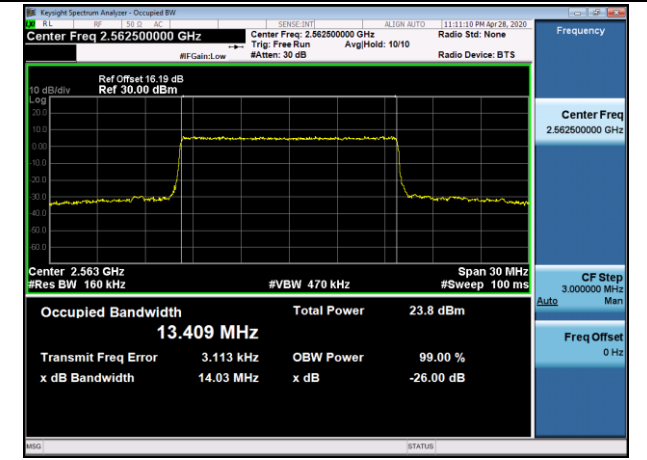

LTE Band 7  
Channel Bandwidth: 5 MHz

Channel Bandwidth: 10 MHz

LCH\_QPSK\_50RB#0

LCH\_16QAM\_50RB#0

MCH\_QPSK\_50RB#0

MCH\_16QAM\_50RB#0

HCH\_QPSK\_50RB#0

HCH\_16QAM\_50RB#0

Channel Bandwidth: 15 MHz

LCH\_QPSK\_75RB#0

LCH\_16QAM\_75RB#0

MCH\_QPSK\_75RB#0

MCH\_16QAM\_75RB#0

HCH\_QPSK\_75RB#0

HCH\_16QAM\_75RB#0

Channel Bandwidth: 20 MHz

LCH\_QPSK\_100RB#0

LCH\_16QAM\_100RB#0

MCH\_QPSK\_100RB#0

MCH\_16QAM\_100RB#0

HCH\_QPSK\_100RB#0

HCH\_16QAM\_100RB#0

LTE Band 12  
 Channel Bandwidth: 1.4 MHz

LCH\_QPSK\_6RB#0