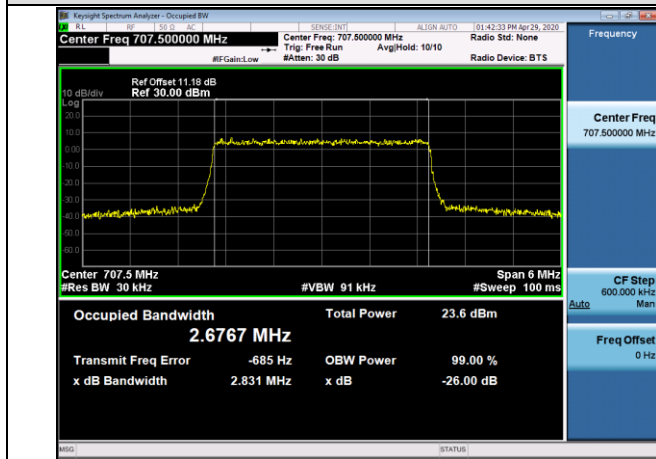

MCH_QPSK_15RB#0