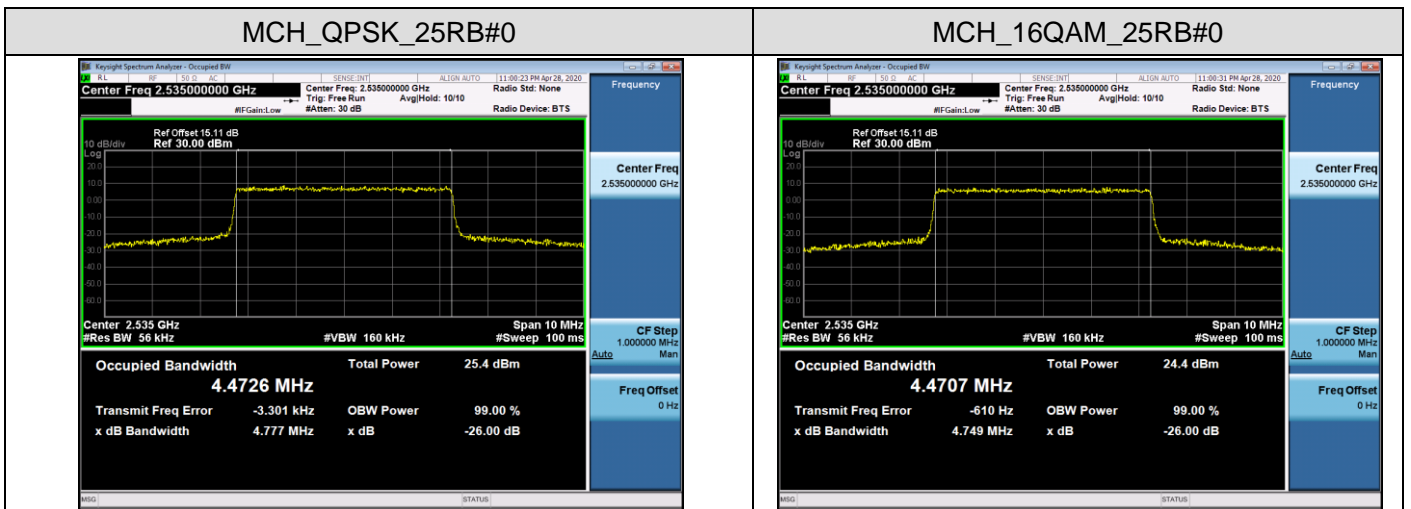

LTE Band 7  
Channel Bandwidth: 5 MHz

Channel Bandwidth: 10 MHz

LCH\_QPSK\_50RB#0

LCH\_16QAM\_50RB#0

MCH\_QPSK\_50RB#0

MCH\_16QAM\_50RB#0

HCH\_QPSK\_50RB#0

HCH\_16QAM\_50RB#0

LCH\_QPSK\_100RB#0

LCH\_16QAM\_100RB#0

MCH\_QPSK\_100RB#0

MCH\_16QAM\_100RB#0

HCH\_QPSK\_100RB#0

HCH\_16QAM\_100RB#0

LTE Band 12  
 Channel Bandwidth: 1.4 MHz

LCH\_QPSK\_6RB#0