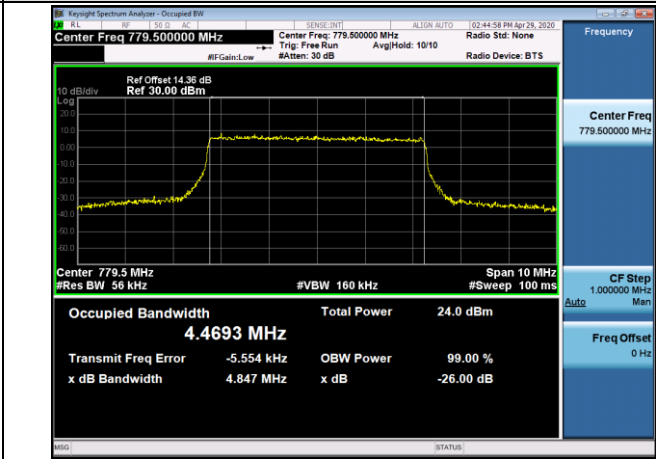

HCH\_QPSK\_50RB#0

HCH\_16QAM\_50RB#0

LTE BAND 13  
 Channel Bandwidth: 5 MHz

LCH\_QPSK\_25RB#0

LCH\_16QAM\_25RB#0

MCH\_QPSK\_25RB#0

MCH\_16QAM\_25RB#0

HCH\_QPSK\_25RB#0