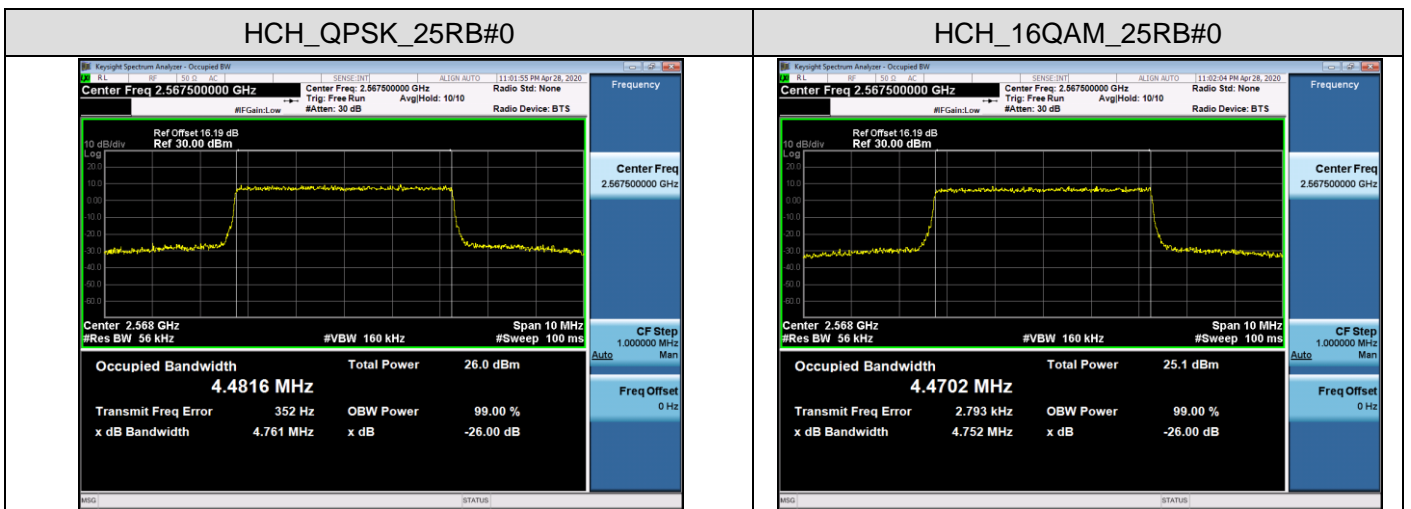

LTE Band 7  
Channel Bandwidth: 5 MHz

Channel Bandwidth: 10 MHz

LCH\_QPSK\_50RB#0

LCH\_16QAM\_50RB#0

MCH\_QPSK\_50RB#0

MCH\_16QAM\_50RB#0

HCH\_QPSK\_50RB#0

HCH\_16QAM\_50RB#0