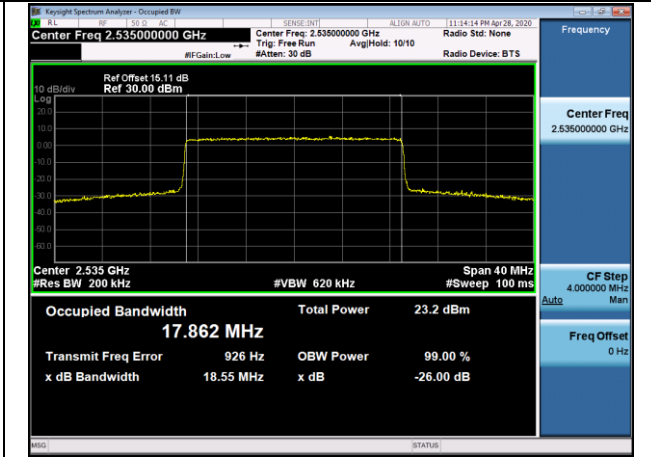

LCH\_QPSK\_100RB#0

LCH\_16QAM\_100RB#0

MCH\_QPSK\_100RB#0

MCH\_16QAM\_100RB#0

HCH\_QPSK\_100RB#0

HCH\_16QAM\_100RB#0

LTE Band 12  
 Channel Bandwidth: 1.4 MHz

LCH\_QPSK\_6RB#0