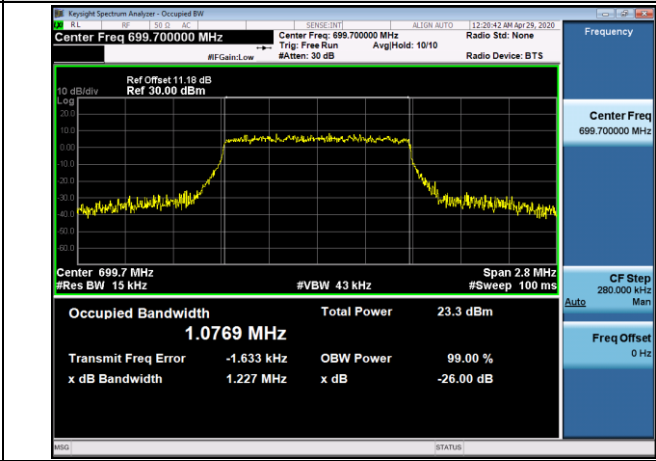

LCH_16QAM_6RB#0