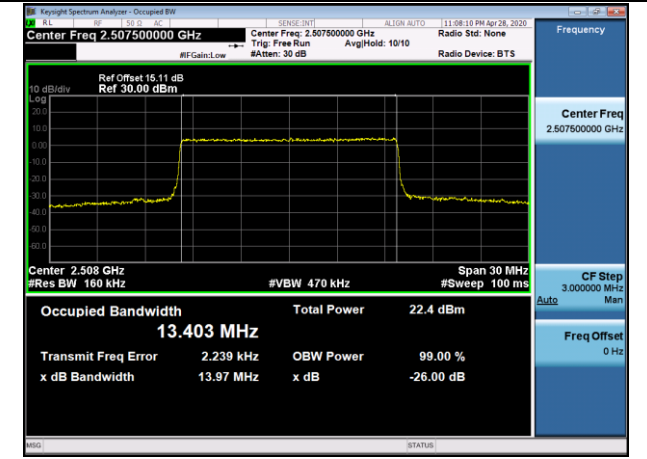

LCH_16QAM_75RB#0