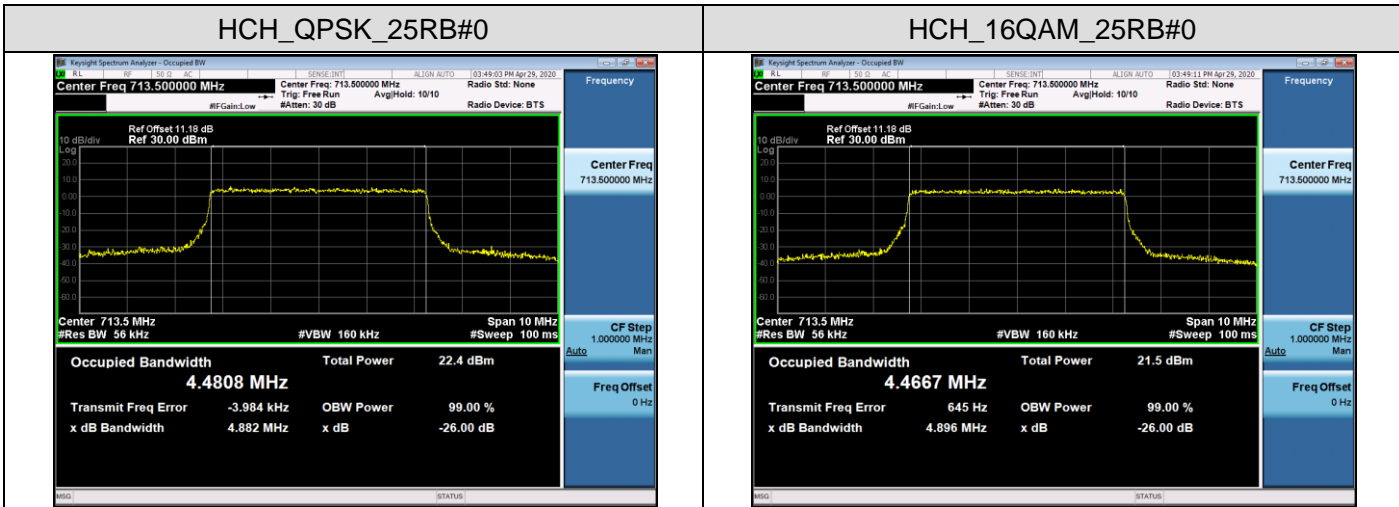

LTE BAND 17  
 Channel Bandwidth: 5 MHz

Channel Bandwidth: 10 MHz

LCH\_QPSK\_50RB#0

LCH\_16QAM\_50RB#0

MCH\_QPSK\_50RB#0

MCH\_16QAM\_50RB#0

HCH\_QPSK\_50RB#0

HCH\_16QAM\_50RB#0