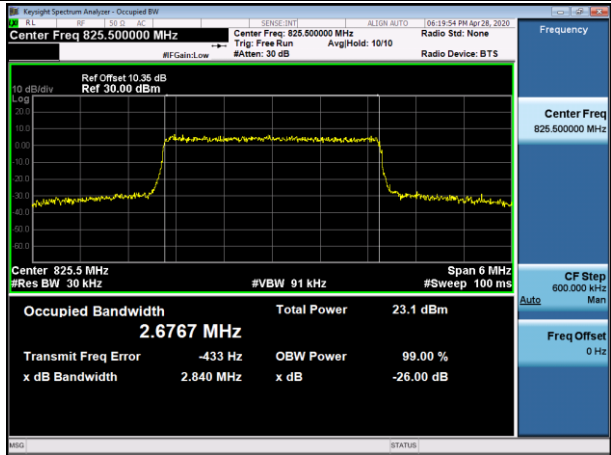

Channel Bandwidth: 3 MHz

LCH_QPSK_15RB#0