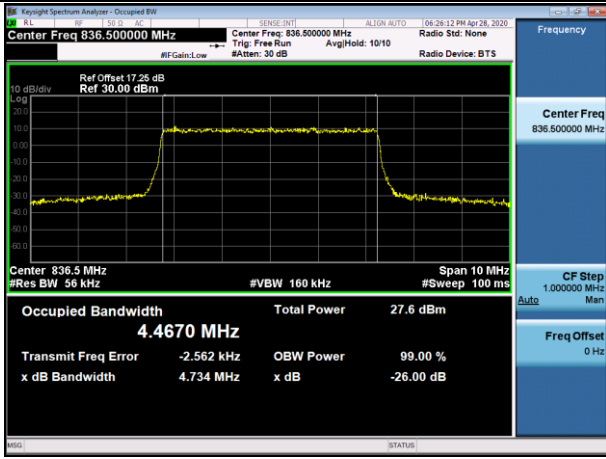

Channel Bandwidth: 5 MHz

LCH_QPSK_25RB#0

LCH_16QAM_25RB#0

MCH_QPSK_25RB#0

MCH_16QAM_25RB#0

HCH_QPSK_25RB#0

HCH_16QAM_25RB#0

Channel Bandwidth: 10 MHz