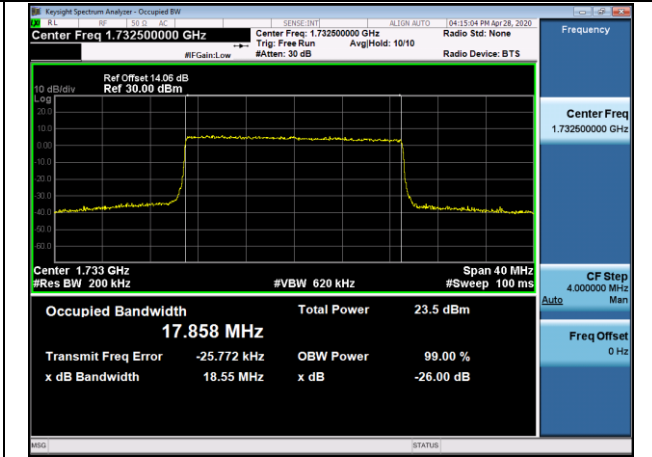

HCH_QPSK_100RB#0

HCH_16QAM_100RB#0

LTE Band 5
 Channel Bandwidth: 1.4 MHz

LCH_QPSK_6RB#0

LCH_16QAM_6RB#0

MCH_QPSK_6RB#0

MCH_16QAM_6RB#0

HCH_QPSK_6RB#0