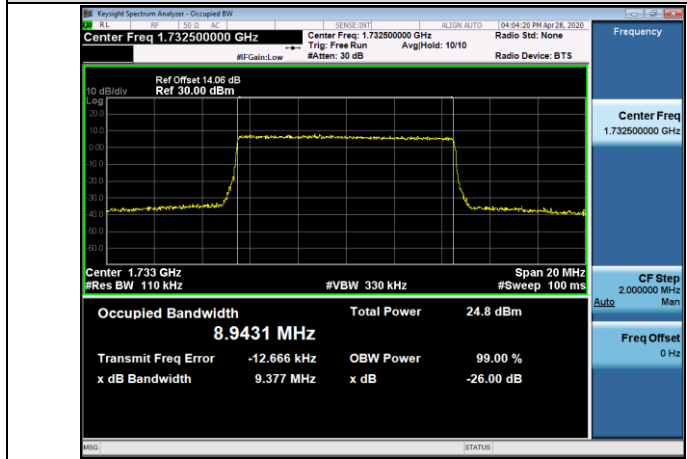

MCH_QPSK_50RB#0