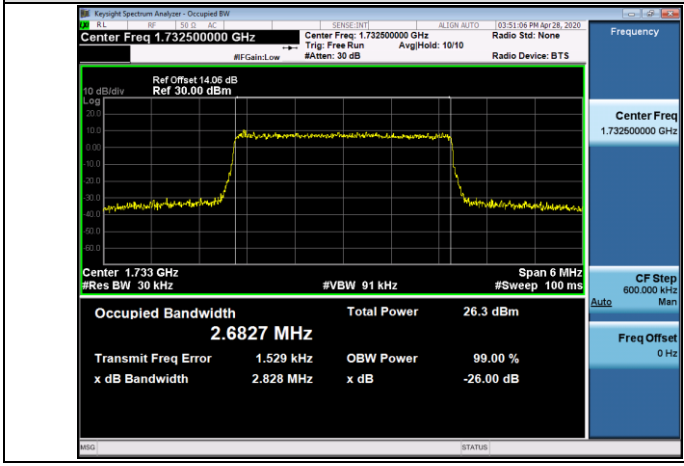

MCH_QPSK_15RB#0