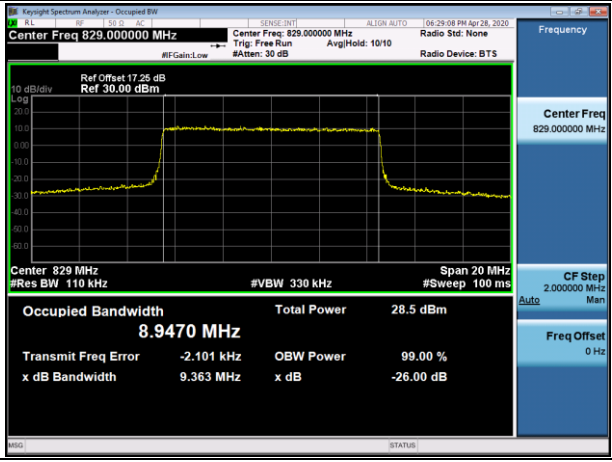

Channel Bandwidth: 10 MHz

LCH_QPSK_50RB#0