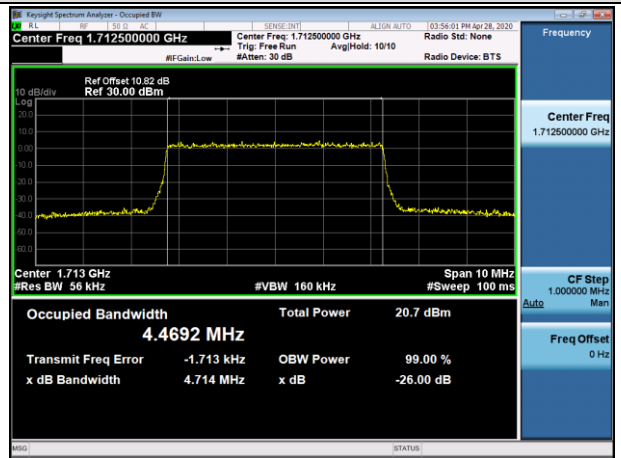

LCH_16QAM_25RB#0