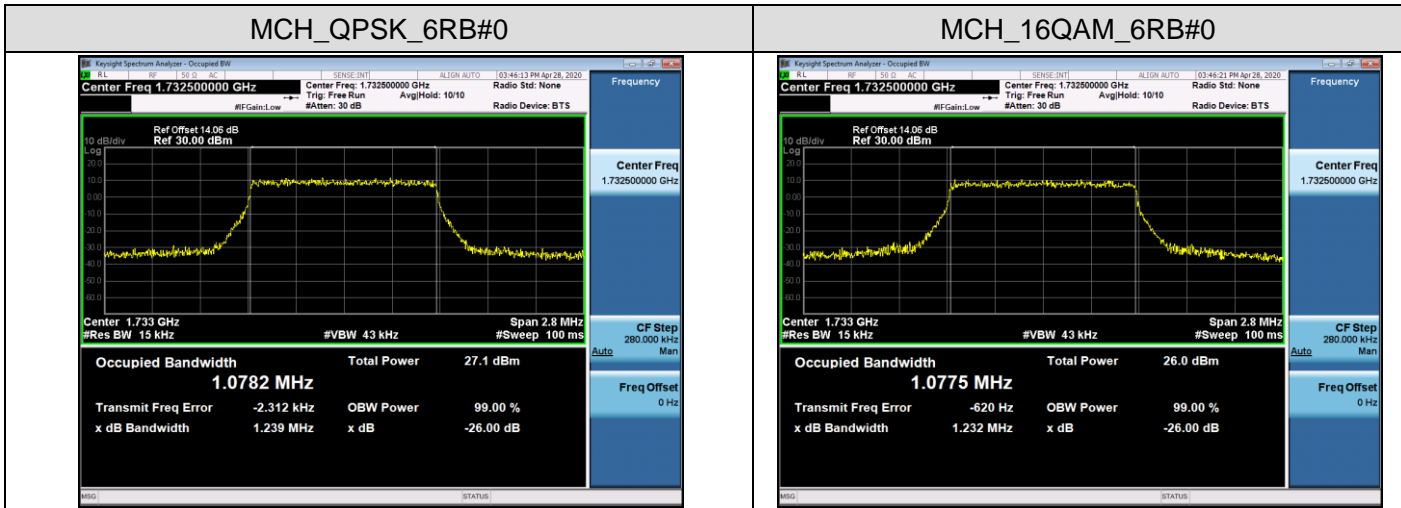

LCH_QPSK_100RB#0

LCH_16QAM_100RB#0

MCH_QPSK_100RB#0

MCH_16QAM_100RB#0

HCH_QPSK_100RB#0

HCH_16QAM_100RB#0

LTE Band 4
 Channel Bandwidth: 1.4 MHz

Channel Bandwidth: 3 MHz