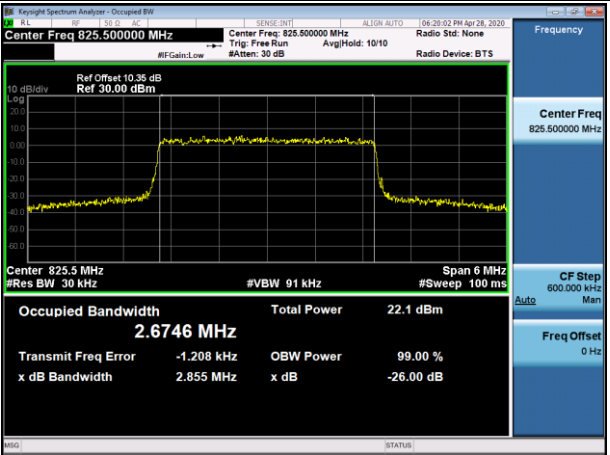

LCH_16QAM_15RB#0