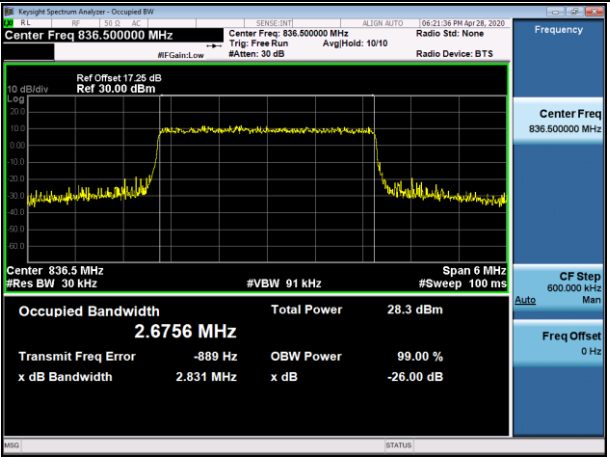

MCH_16QAM_15RB#0