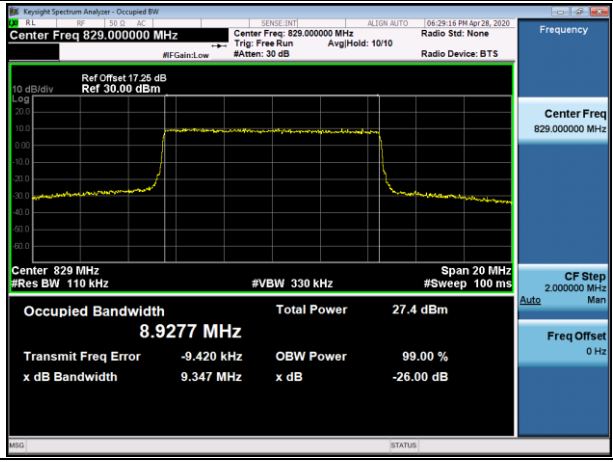

LCH_16QAM_50RB#0