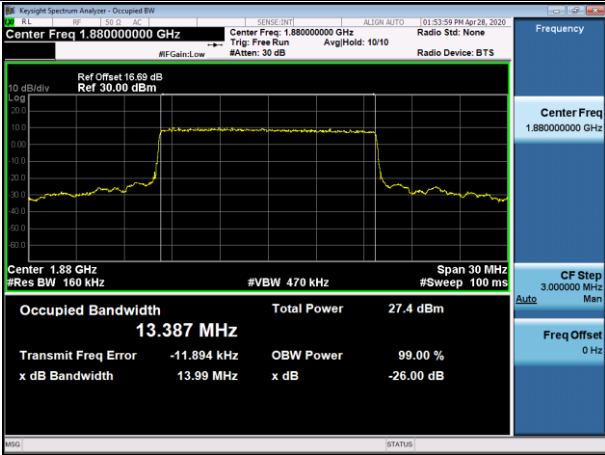

Channel Bandwidth: 15 MHz

LCH_QPSK_75RB#0

LCH_16QAM_75RB#0

MCH_QPSK_75RB#0

MCH_16QAM_75RB#0

HCH_QPSK_75RB#0

HCH_16QAM_75RB#0

Channel Bandwidth: 20 MHz

LCH_QPSK_100RB#0

LCH_16QAM_100RB#0

MCH_QPSK_100RB#0

MCH_16QAM_100RB#0

HCH_QPSK_100RB#0

HCH_16QAM_100RB#0

LTE Band 4
 Channel Bandwidth: 1.4 MHz

Channel Bandwidth: 3 MHz