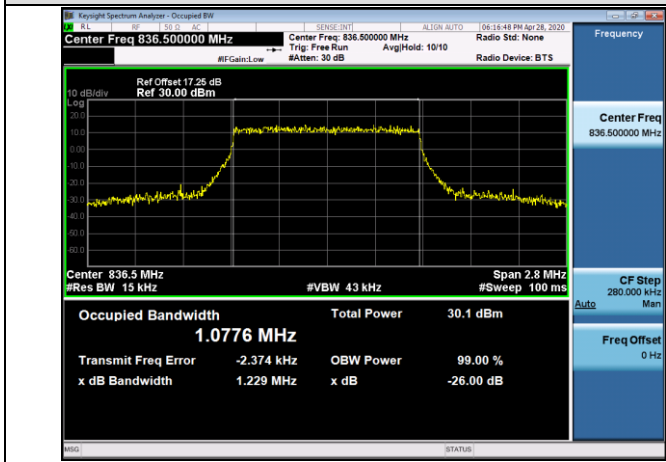

HCH_QPSK_100RB#0

HCH_16QAM_100RB#0

LTE Band 5
 Channel Bandwidth: 1.4 MHz

LCH_QPSK_6RB#0

LCH_16QAM_6RB#0

MCH_QPSK_6RB#0

MCH_16QAM_6RB#0

HCH_QPSK_6RB#0