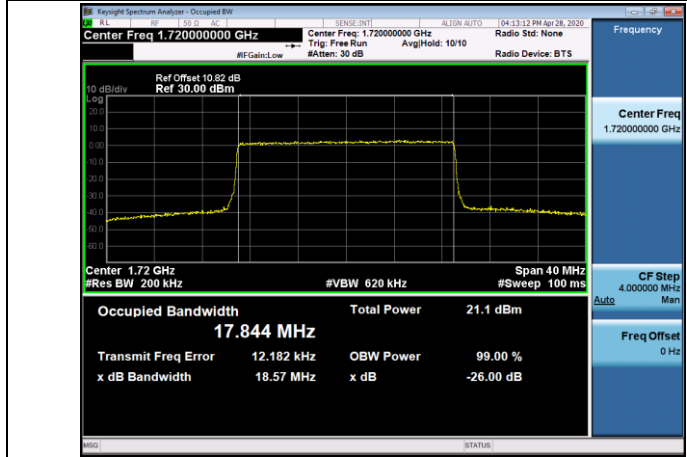

Channel Bandwidth: 20 MHz

LCH_QPSK_100RB#0