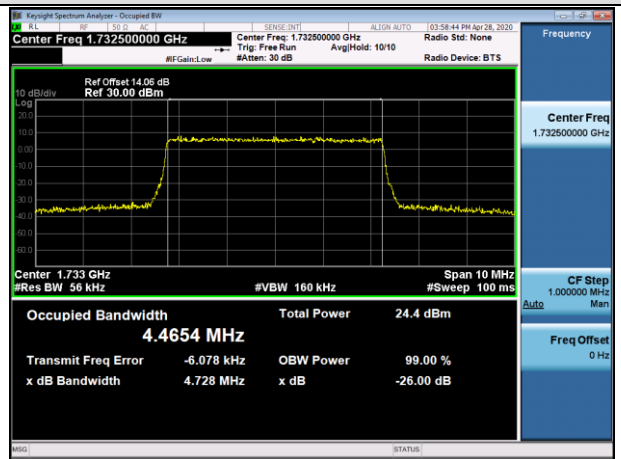

MCH_16QAM_25RB#0