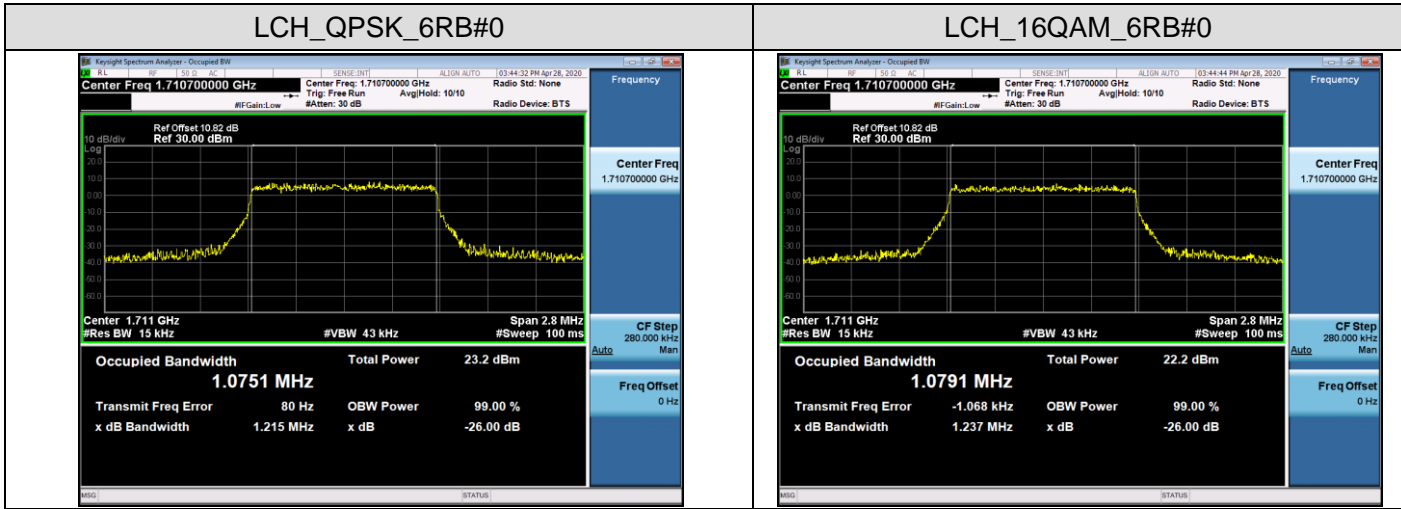

LCH_QPSK_100RB#0

LCH_16QAM_100RB#0

MCH_QPSK_100RB#0

MCH_16QAM_100RB#0

HCH_QPSK_100RB#0

HCH_16QAM_100RB#0

LTE Band 4
 Channel Bandwidth: 1.4 MHz

Channel Bandwidth: 3 MHz

LCH_QPSK_15RB#0

LCH_16QAM_15RB#0

MCH_QPSK_15RB#0

MCH_16QAM_15RB#0

HCH_QPSK_15RB#0

HCH_16QAM_15RB#0

Channel Bandwidth: 5 MHz

LCH_QPSK_25RB#0