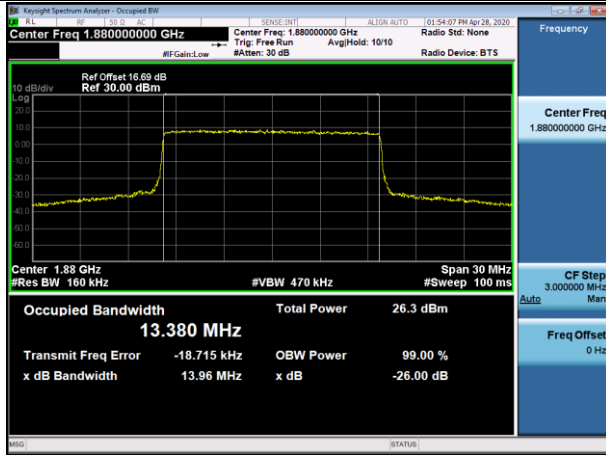

Channel Bandwidth: 15 MHz

LCH_QPSK_75RB#0

LCH_16QAM_75RB#0

MCH_QPSK_75RB#0

MCH_16QAM_75RB#0

HCH_QPSK_75RB#0

HCH_16QAM_75RB#0

Channel Bandwidth: 20 MHz

LCH_QPSK_100RB#0

LCH_16QAM_100RB#0

MCH_QPSK_100RB#0

MCH_16QAM_100RB#0

HCH_QPSK_100RB#0

HCH_16QAM_100RB#0

LTE Band 4
 Channel Bandwidth: 1.4 MHz

Channel Bandwidth: 3 MHz