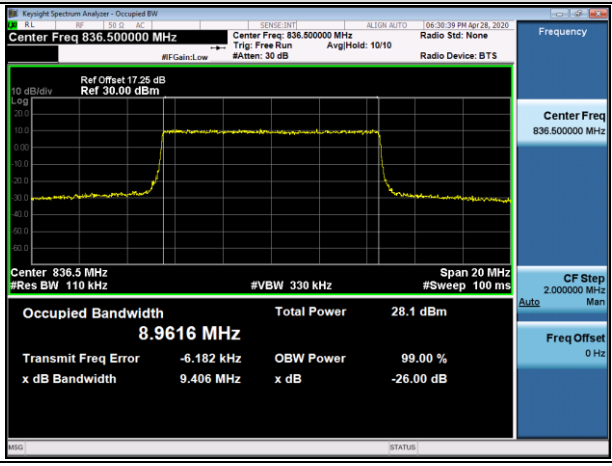

MCH_QPSK_50RB#0