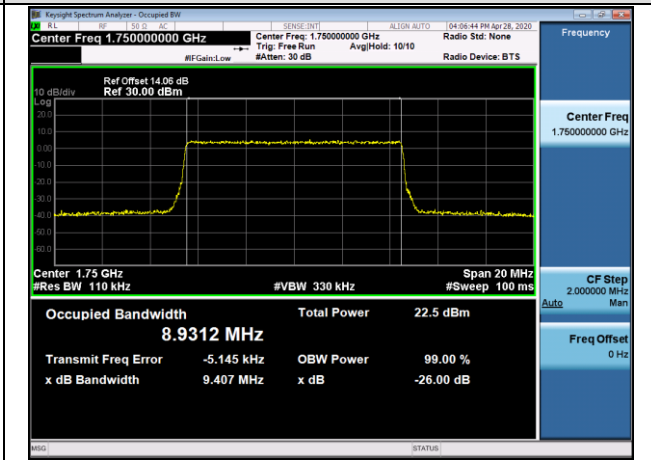

MCH_QPSK_50RB#0

MCH_16QAM_50RB#0

HCH_QPSK_50RB#0

HCH_16QAM_50RB#0

Channel Bandwidth: 15 MHz

LCH_QPSK_75RB#0

LCH_16QAM_75RB#0

MCH_QPSK_75RB#0