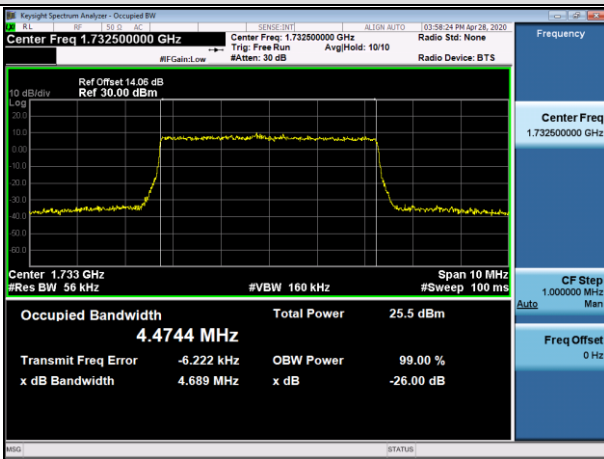

MCH_QPSK_25RB#0