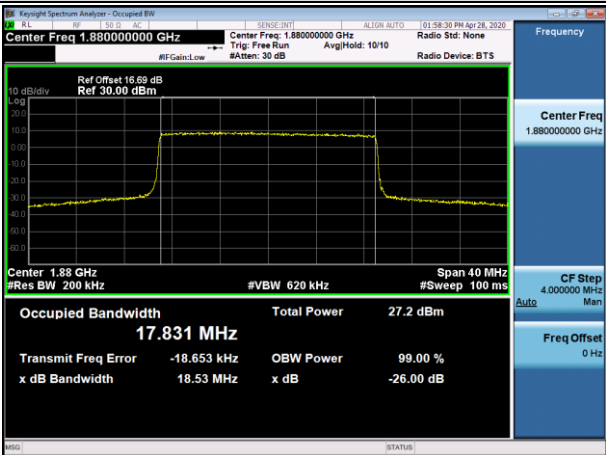

Channel Bandwidth: 15 MHz

LCH_QPSK_75RB#0

LCH_16QAM_75RB#0

MCH_QPSK_75RB#0

MCH_16QAM_75RB#0

HCH_QPSK_75RB#0

HCH_16QAM_75RB#0

Channel Bandwidth: 20 MHz

LCH_QPSK_100RB#0

LCH_16QAM_100RB#0

MCH_QPSK_100RB#0

MCH_16QAM_100RB#0

HCH_QPSK_100RB#0

HCH_16QAM_100RB#0

LTE Band 4
 Channel Bandwidth: 1.4 MHz

Channel Bandwidth: 3 MHz