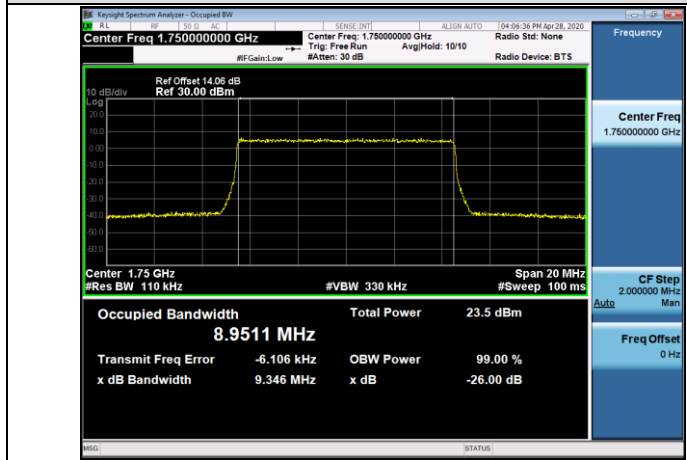

HCH_QPSK_50RB#0