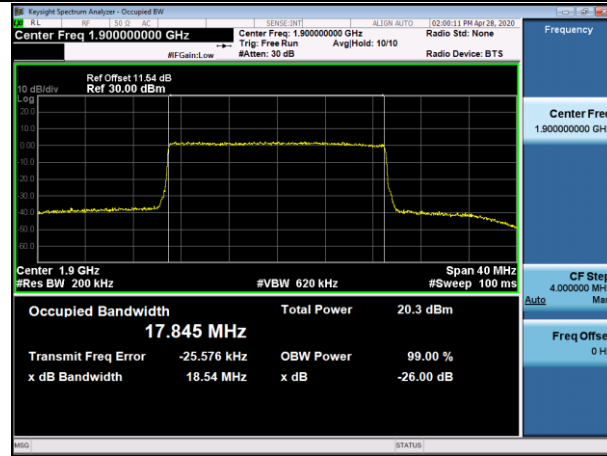

LCH_QPSK_100RB#0

LCH_16QAM_100RB#0

MCH_QPSK_100RB#0

MCH_16QAM_100RB#0

HCH_QPSK_100RB#0

HCH_16QAM_100RB#0

LTE Band 4
 Channel Bandwidth: 1.4 MHz

Channel Bandwidth: 3 MHz

LCH_QPSK_15RB#0

LCH_16QAM_15RB#0

MCH_QPSK_15RB#0

MCH_16QAM_15RB#0

HCH_QPSK_15RB#0

HCH_16QAM_15RB#0

Channel Bandwidth: 5 MHz

LCH_QPSK_25RB#0