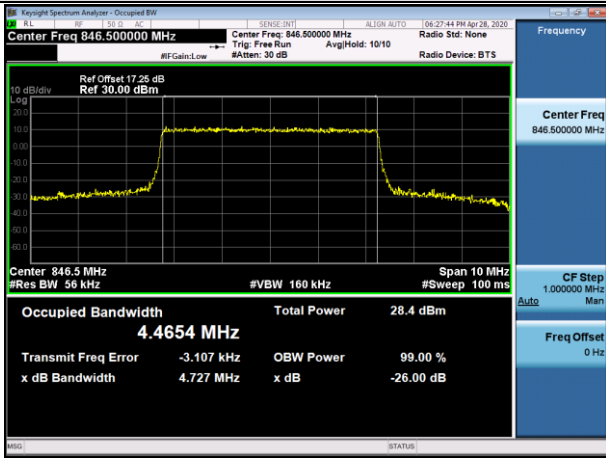

Channel Bandwidth: 5 MHz

LCH_QPSK_25RB#0

LCH_16QAM_25RB#0

MCH_QPSK_25RB#0

MCH_16QAM_25RB#0

HCH_QPSK_25RB#0

HCH_16QAM_25RB#0

Channel Bandwidth: 10 MHz