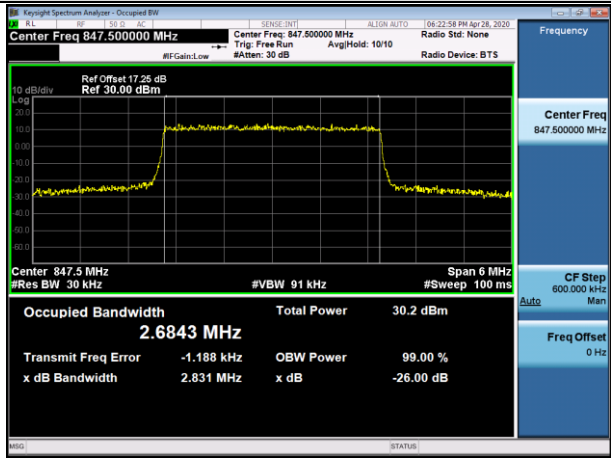

HCH_QPSK_15RB#0