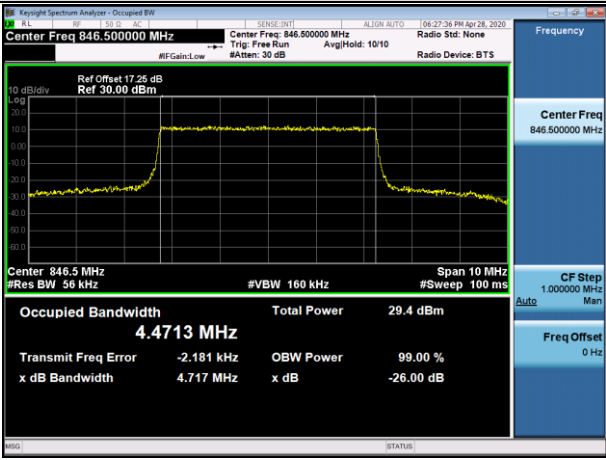

Channel Bandwidth: 5 MHz

LCH_QPSK_25RB#0

LCH_16QAM_25RB#0

MCH_QPSK_25RB#0

MCH_16QAM_25RB#0

HCH_QPSK_25RB#0

HCH_16QAM_25RB#0

Channel Bandwidth: 10 MHz