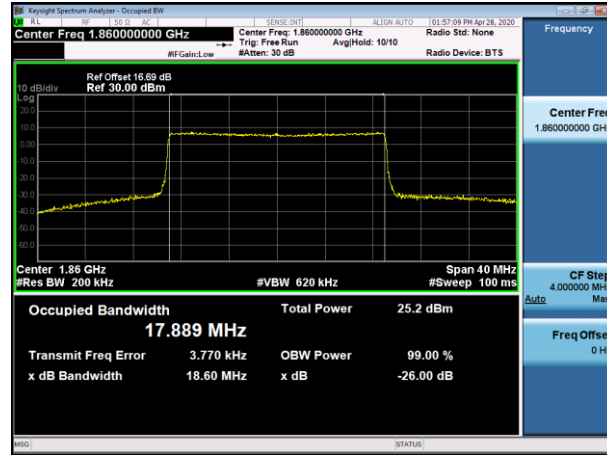

Channel Bandwidth: 15 MHz

LCH_QPSK_75RB#0

LCH_16QAM_75RB#0

MCH_QPSK_75RB#0

MCH_16QAM_75RB#0

HCH_QPSK_75RB#0

HCH_16QAM_75RB#0

Channel Bandwidth: 20 MHz

LCH_QPSK_100RB#0

LCH_16QAM_100RB#0

MCH_QPSK_100RB#0

MCH_16QAM_100RB#0

HCH_QPSK_100RB#0

HCH_16QAM_100RB#0

LTE Band 4
 Channel Bandwidth: 1.4 MHz

Channel Bandwidth: 3 MHz