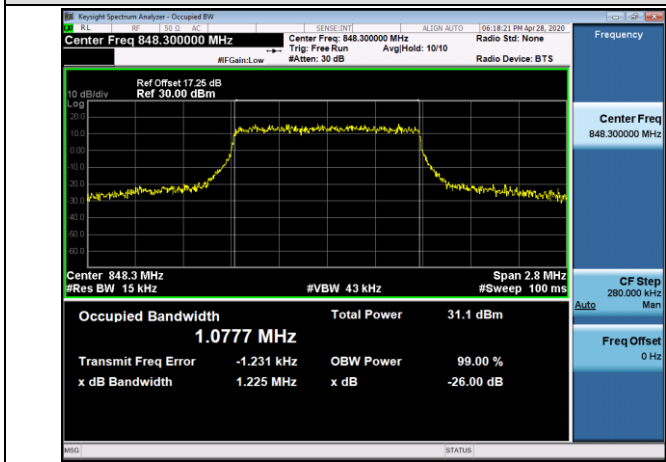

HCH_QPSK_100RB#0

HCH_16QAM_100RB#0

LTE Band 5
 Channel Bandwidth: 1.4 MHz

LCH_QPSK_6RB#0

LCH_16QAM_6RB#0

MCH_QPSK_6RB#0

MCH_16QAM_6RB#0

HCH_QPSK_6RB#0