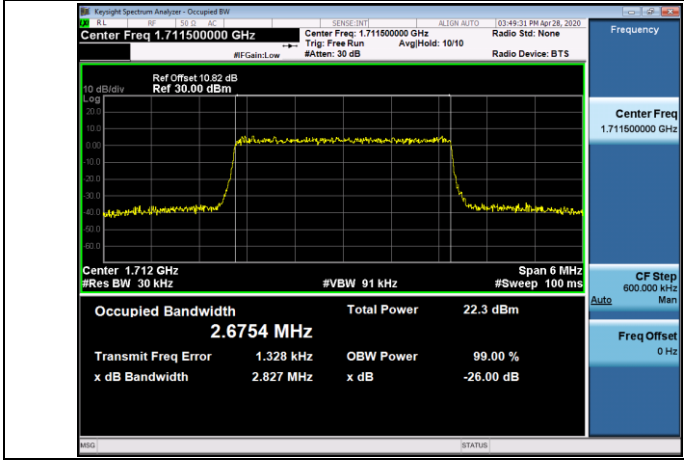

Channel Bandwidth: 3 MHz

LCH_QPSK_15RB#0