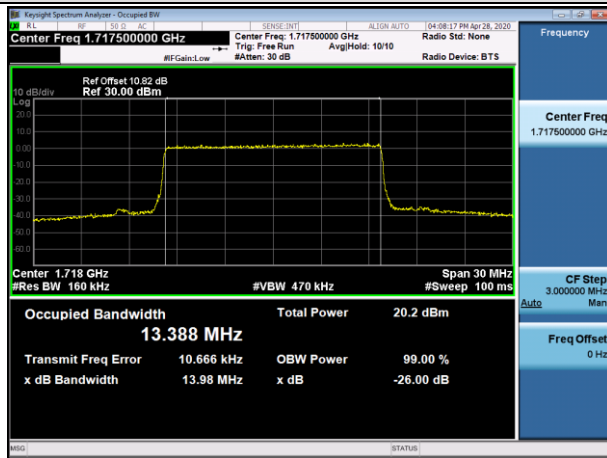

MCH_QPSK_50RB#0

MCH_16QAM_50RB#0

HCH_QPSK_50RB#0

HCH_16QAM_50RB#0

Channel Bandwidth: 15 MHz

LCH_QPSK_75RB#0

LCH_16QAM_75RB#0

MCH_QPSK_75RB#0