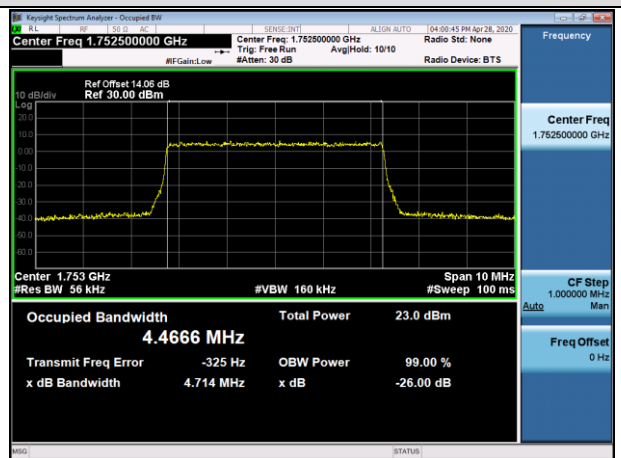

LCH_16QAM_25RB#0

MCH_QPSK_25RB#0

MCH_16QAM_25RB#0

HCH_QPSK_25RB#0

HCH_16QAM_25RB#0

Channel Bandwidth: 10 MHz

LCH_QPSK_50RB#0

LCH_16QAM_50RB#0