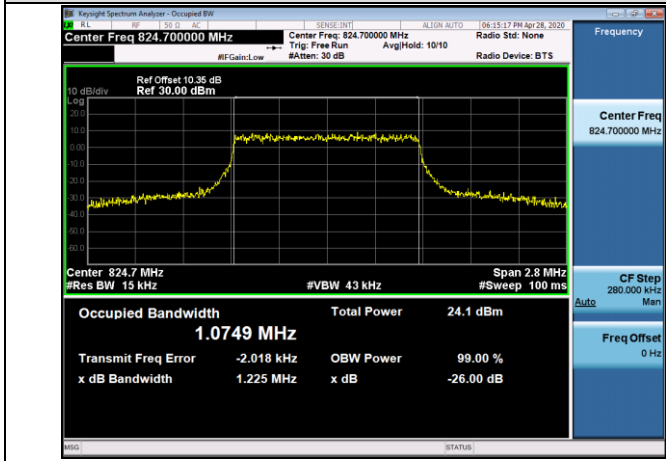

HCH_QPSK_100RB#0

HCH_16QAM_100RB#0

LTE Band 5
 Channel Bandwidth: 1.4 MHz

LCH_QPSK_6RB#0

LCH_16QAM_6RB#0

MCH_QPSK_6RB#0

MCH_16QAM_6RB#0

HCH_QPSK_6RB#0