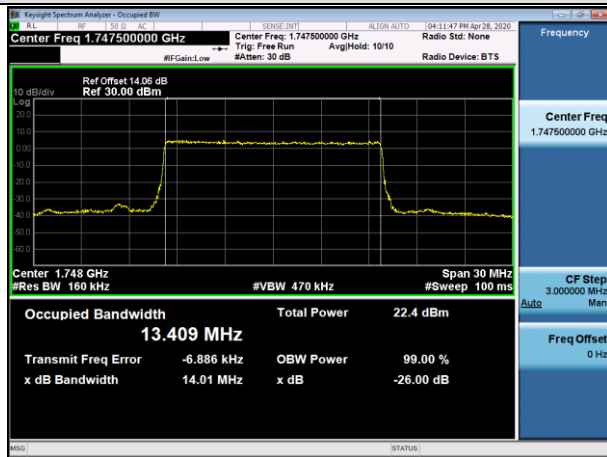

HCH_16QAM_75RB#0