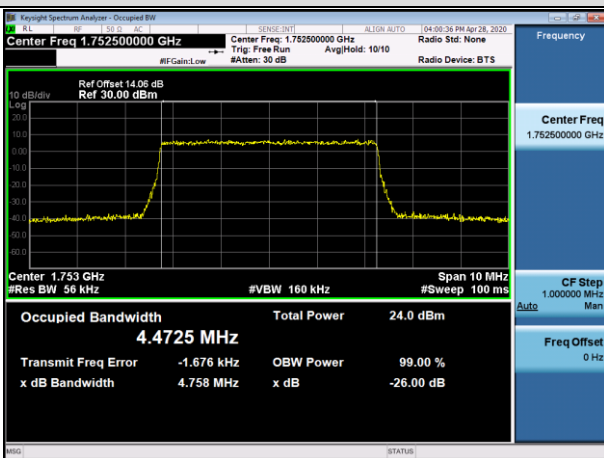

LCH_16QAM_25RB#0

MCH_QPSK_25RB#0

MCH_16QAM_25RB#0

HCH_QPSK_25RB#0

HCH_16QAM_25RB#0

Channel Bandwidth: 10 MHz

LCH_QPSK_50RB#0

LCH_16QAM_50RB#0