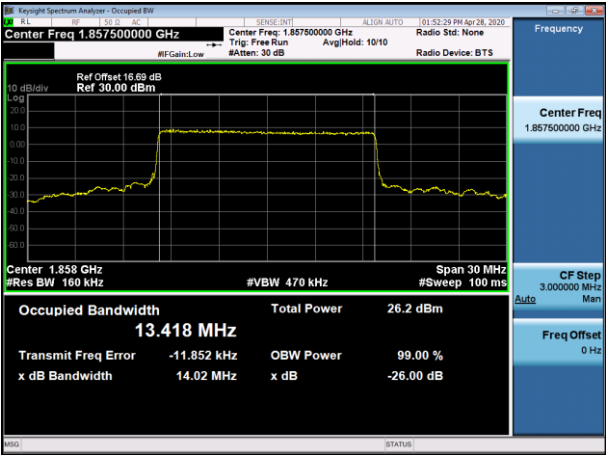

Channel Bandwidth: 15 MHz

LCH_QPSK_75RB#0

LCH_16QAM_75RB#0

MCH_QPSK_75RB#0

MCH_16QAM_75RB#0

HCH_QPSK_75RB#0

HCH_16QAM_75RB#0

Channel Bandwidth: 20 MHz

LCH_QPSK_100RB#0

LCH_16QAM_100RB#0

MCH_QPSK_100RB#0

MCH_16QAM_100RB#0

HCH_QPSK_100RB#0

HCH_16QAM_100RB#0

LTE Band 4
 Channel Bandwidth: 1.4 MHz

Channel Bandwidth: 3 MHz