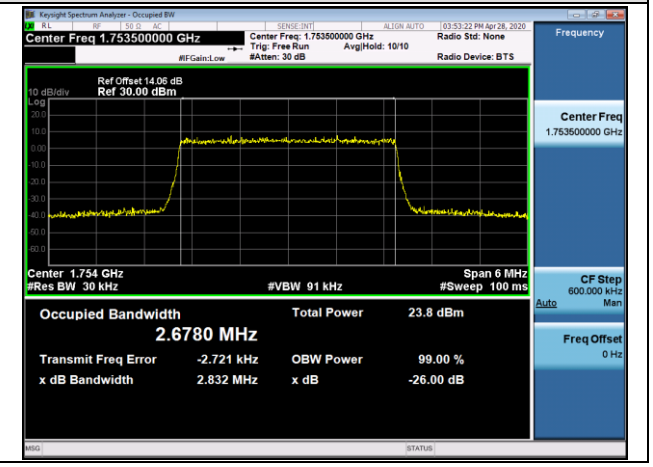

LCH_QPSK_15RB#0

LCH_16QAM_15RB#0

MCH_QPSK_15RB#0

MCH_16QAM_15RB#0

HCH_QPSK_15RB#0

HCH_16QAM_15RB#0

Channel Bandwidth: 5 MHz

LCH_QPSK_25RB#0