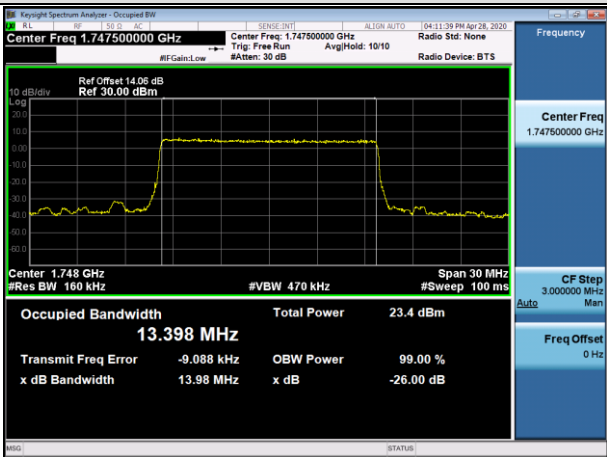

HCH_QPSK_75RB#0