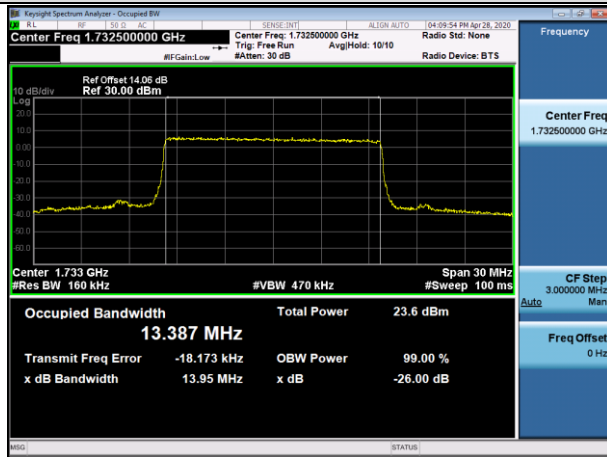

MCH_16QAM_75RB#0