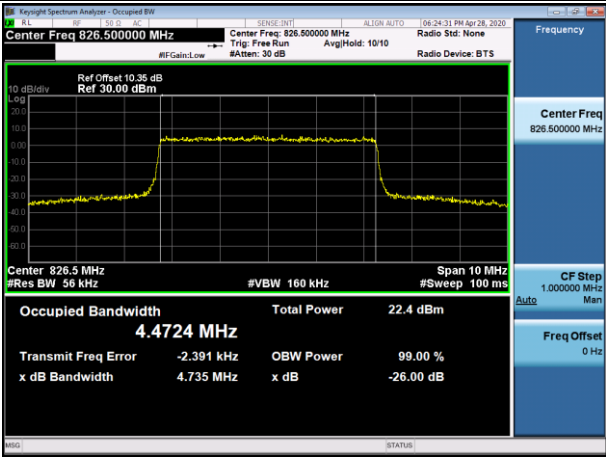

Channel Bandwidth: 5 MHz

LCH_QPSK_25RB#0