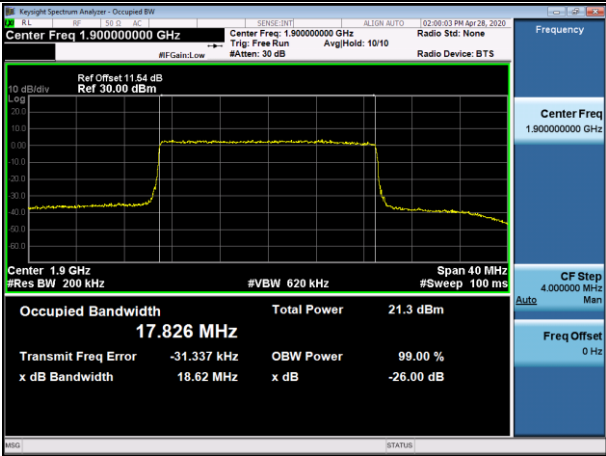

LCH_QPSK_100RB#0

LCH_16QAM_100RB#0

MCH_QPSK_100RB#0

MCH_16QAM_100RB#0

HCH_QPSK_100RB#0

HCH_16QAM_100RB#0

LTE Band 4
 Channel Bandwidth: 1.4 MHz

Channel Bandwidth: 3 MHz