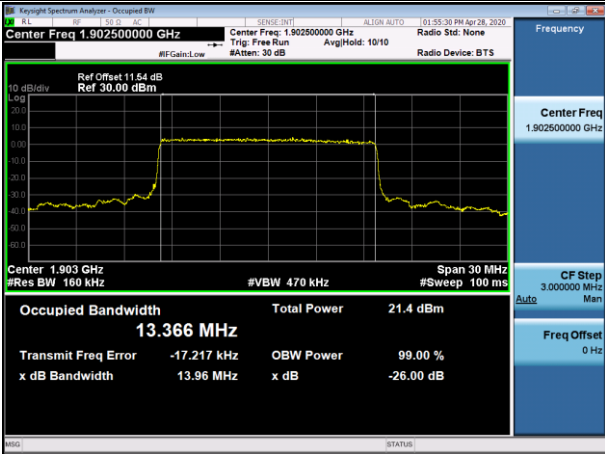

Channel Bandwidth: 15 MHz

LCH_QPSK_75RB#0

LCH_16QAM_75RB#0

MCH_QPSK_75RB#0

MCH_16QAM_75RB#0

HCH_QPSK_75RB#0

HCH_16QAM_75RB#0

Channel Bandwidth: 20 MHz

LCH_QPSK_100RB#0

LCH_16QAM_100RB#0

MCH_QPSK_100RB#0

MCH_16QAM_100RB#0

HCH_QPSK_100RB#0

HCH_16QAM_100RB#0

LTE Band 4
 Channel Bandwidth: 1.4 MHz

Channel Bandwidth: 3 MHz