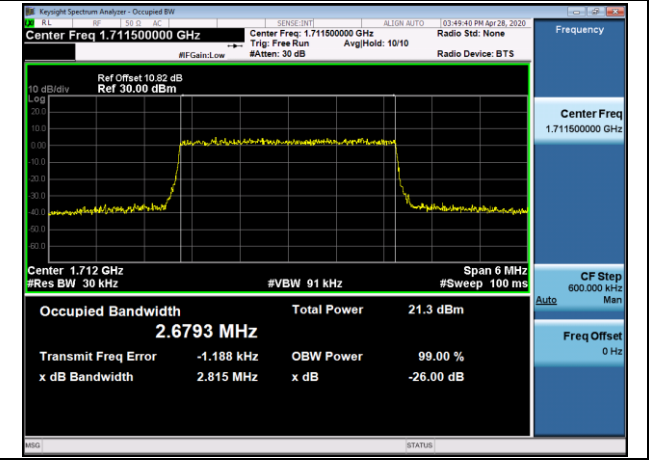

LCH_16QAM_15RB#0