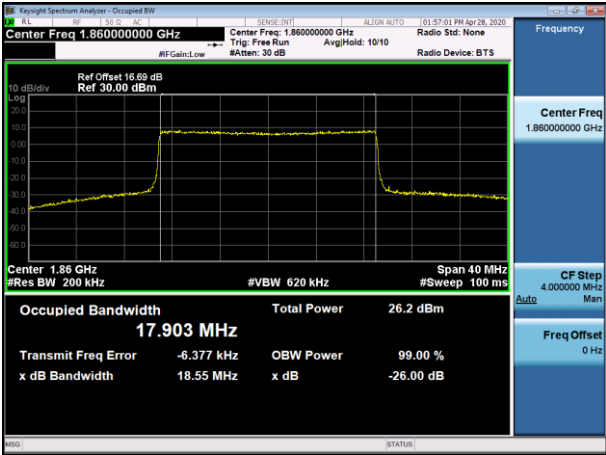

Channel Bandwidth: 15 MHz

LCH_QPSK_75RB#0

LCH_16QAM_75RB#0

MCH_QPSK_75RB#0

MCH_16QAM_75RB#0

HCH_QPSK_75RB#0

HCH_16QAM_75RB#0

Channel Bandwidth: 20 MHz

LCH_QPSK_100RB#0

LCH_16QAM_100RB#0

MCH_QPSK_100RB#0

MCH_16QAM_100RB#0

HCH_QPSK_100RB#0

HCH_16QAM_100RB#0

LTE Band 4
 Channel Bandwidth: 1.4 MHz

Channel Bandwidth: 3 MHz