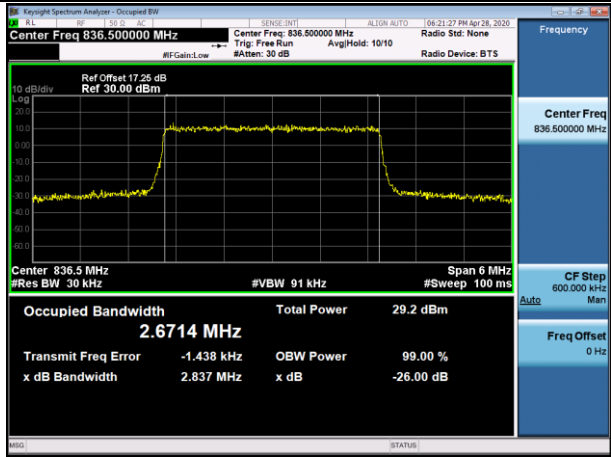

MCH_QPSK_15RB#0