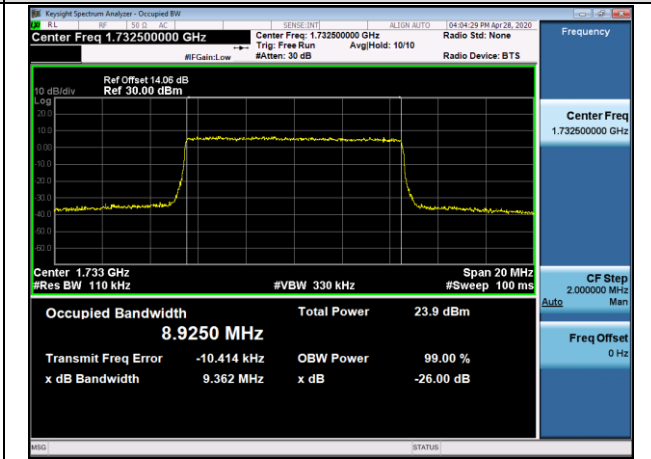

MCH_16QAM_50RB#0