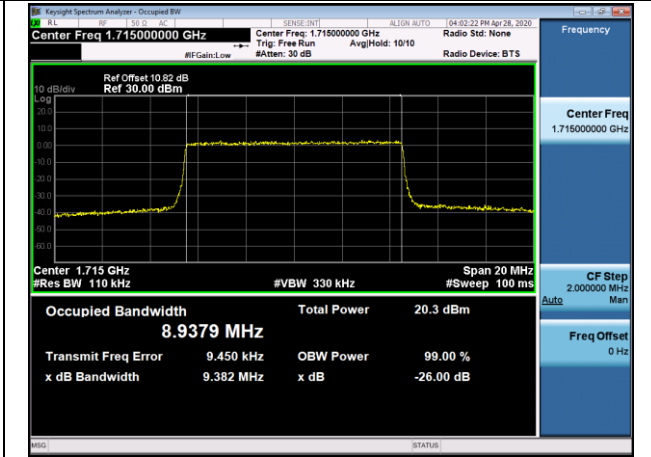

LCH_16QAM_25RB#0

MCH_QPSK_25RB#0

MCH_16QAM_25RB#0

HCH_QPSK_25RB#0

HCH_16QAM_25RB#0

Channel Bandwidth: 10 MHz

LCH_QPSK_50RB#0

LCH_16QAM_50RB#0