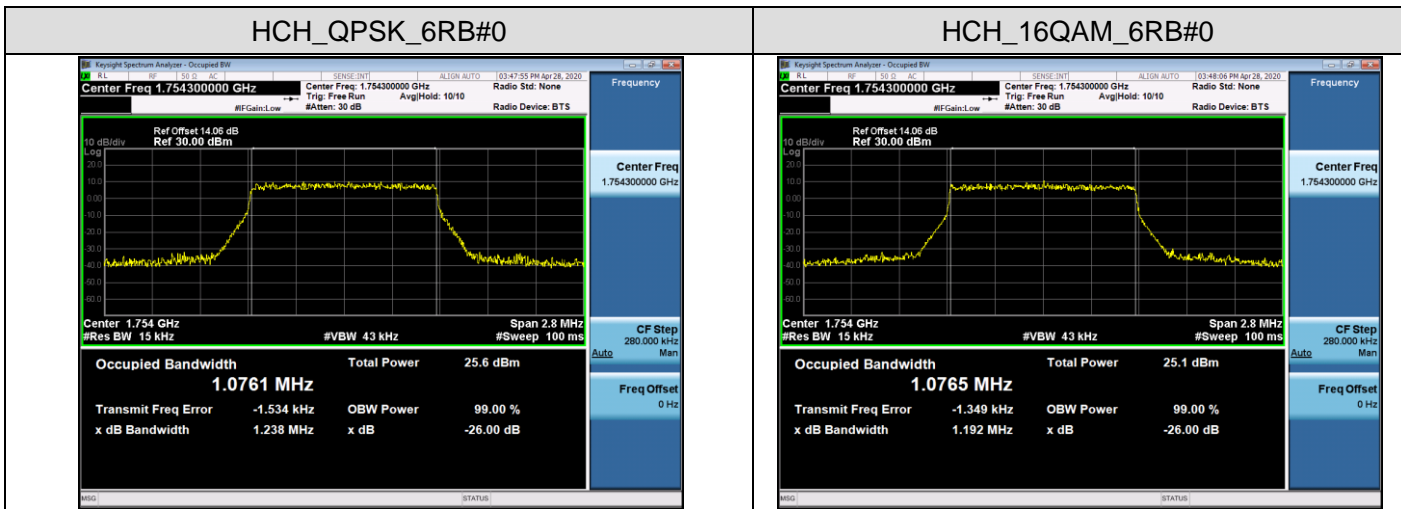

LCH_QPSK_100RB#0

LCH_16QAM_100RB#0

MCH_QPSK_100RB#0

MCH_16QAM_100RB#0

HCH_QPSK_100RB#0

HCH_16QAM_100RB#0

LTE Band 4
 Channel Bandwidth: 1.4 MHz

Channel Bandwidth: 3 MHz