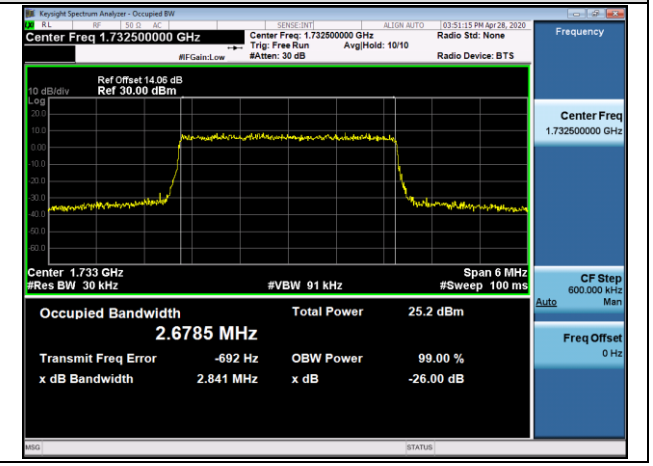

LCH_QPSK_15RB#0

LCH_16QAM_15RB#0

MCH_QPSK_15RB#0

MCH_16QAM_15RB#0

HCH_QPSK_15RB#0

HCH_16QAM_15RB#0

Channel Bandwidth: 5 MHz

LCH_QPSK_25RB#0