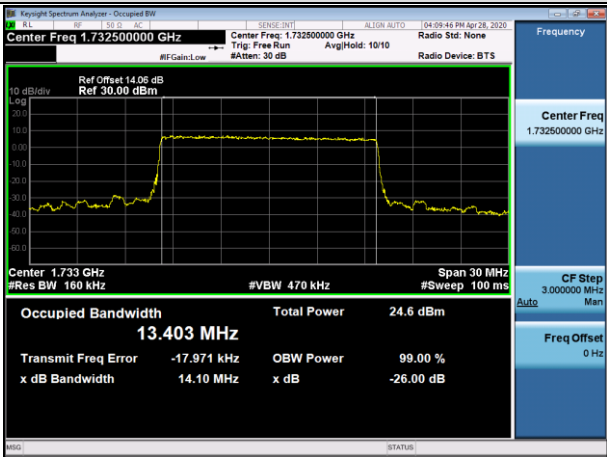

MCH_QPSK_50RB#0

MCH_16QAM_50RB#0

HCH_QPSK_50RB#0

HCH_16QAM_50RB#0

Channel Bandwidth: 15 MHz

LCH_QPSK_75RB#0

LCH_16QAM_75RB#0

MCH_QPSK_75RB#0