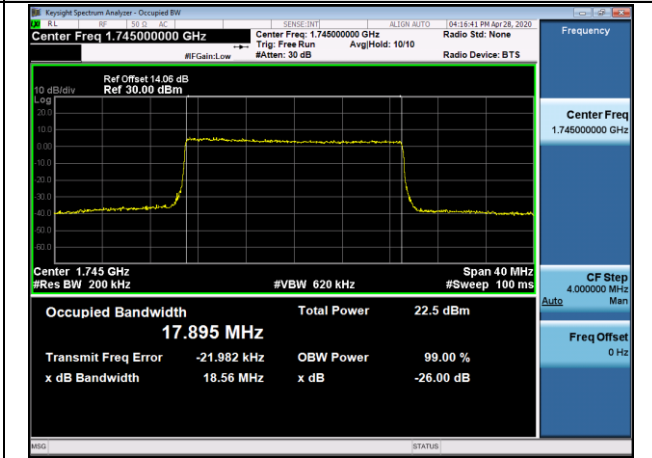

HCH_QPSK_100RB#0

HCH_16QAM_100RB#0

LTE Band 5
 Channel Bandwidth: 1.4 MHz

LCH_QPSK_6RB#0

LCH_16QAM_6RB#0

MCH_QPSK_6RB#0

MCH_16QAM_6RB#0

HCH_QPSK_6RB#0