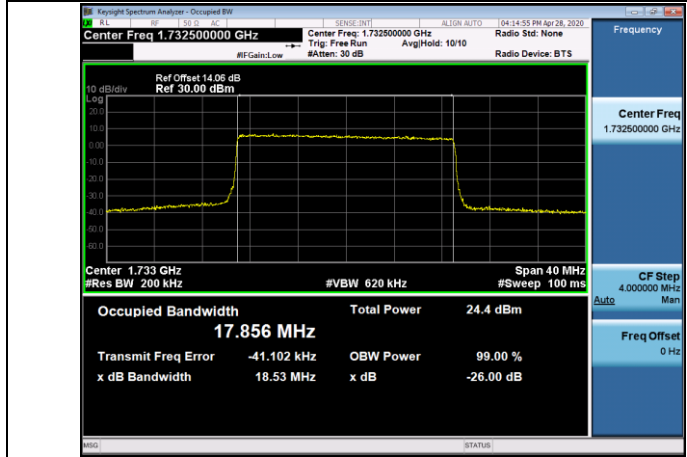

MCH_QPSK_100RB#0