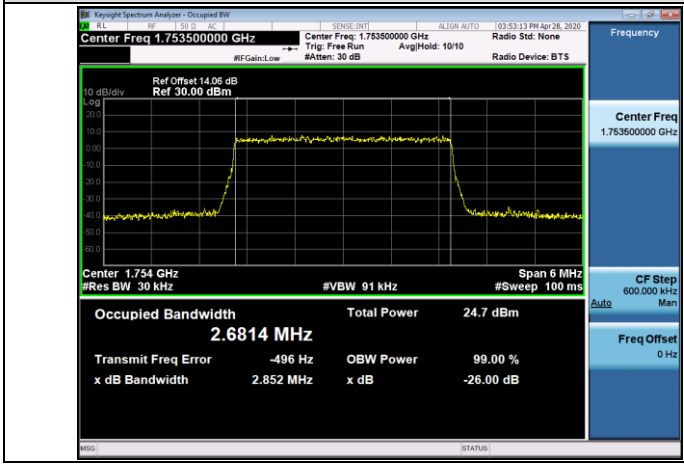

LCH_QPSK_15RB#0

LCH_16QAM_15RB#0

MCH_QPSK_15RB#0

MCH_16QAM_15RB#0

HCH_QPSK_15RB#0

HCH_16QAM_15RB#0

Channel Bandwidth: 5 MHz

LCH_QPSK_25RB#0