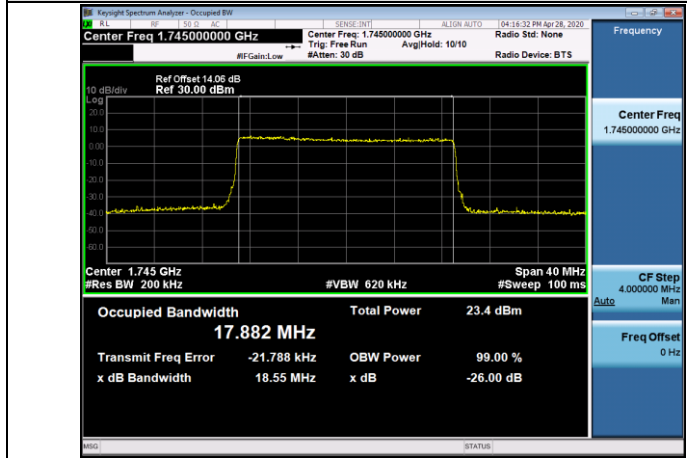

HCH_QPSK_100RB#0

HCH_16QAM_100RB#0

LTE Band 5
 Channel Bandwidth: 1.4 MHz

LCH_QPSK_6RB#0

LCH_16QAM_6RB#0

MCH_QPSK_6RB#0

MCH_16QAM_6RB#0

HCH_QPSK_6RB#0