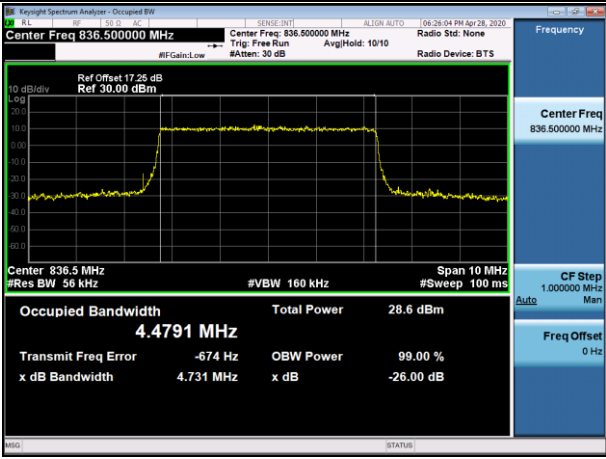

Channel Bandwidth: 5 MHz

LCH_QPSK_25RB#0

LCH_16QAM_25RB#0

MCH_QPSK_25RB#0

MCH_16QAM_25RB#0

HCH_QPSK_25RB#0

HCH_16QAM_25RB#0

Channel Bandwidth: 10 MHz