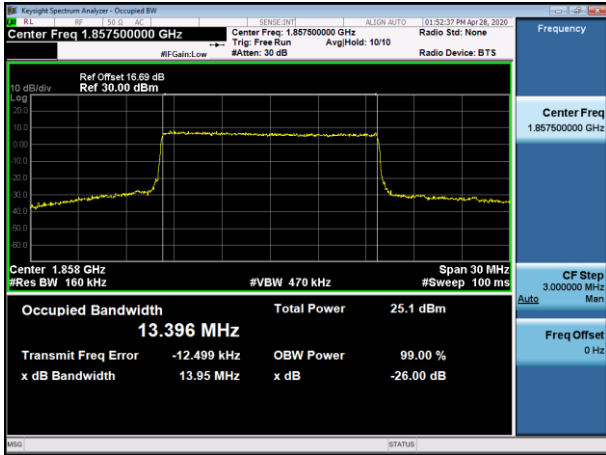

Channel Bandwidth: 15 MHz

LCH_QPSK_75RB#0

LCH_16QAM_75RB#0

MCH_QPSK_75RB#0

MCH_16QAM_75RB#0

HCH_QPSK_75RB#0

HCH_16QAM_75RB#0

Channel Bandwidth: 20 MHz

LCH_QPSK_100RB#0

LCH_16QAM_100RB#0

MCH_QPSK_100RB#0

MCH_16QAM_100RB#0

HCH_QPSK_100RB#0

HCH_16QAM_100RB#0

LTE Band 4
 Channel Bandwidth: 1.4 MHz

Channel Bandwidth: 3 MHz