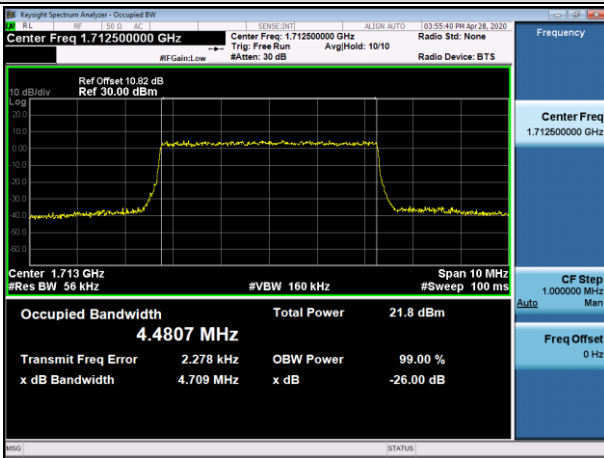

LCH_QPSK_15RB#0

LCH_16QAM_15RB#0

MCH_QPSK_15RB#0

MCH_16QAM_15RB#0

HCH_QPSK_15RB#0

HCH_16QAM_15RB#0

Channel Bandwidth: 5 MHz

LCH_QPSK_25RB#0