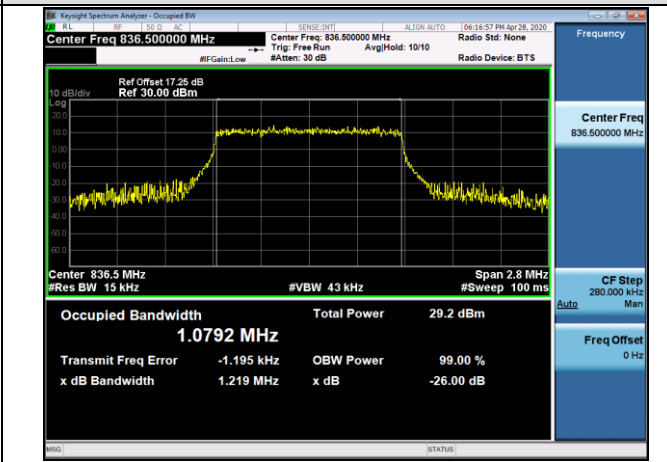

HCH_QPSK_100RB#0

HCH_16QAM_100RB#0

LTE Band 5
 Channel Bandwidth: 1.4 MHz

LCH_QPSK_6RB#0

LCH_16QAM_6RB#0

MCH_QPSK_6RB#0

MCH_16QAM_6RB#0

HCH_QPSK_6RB#0