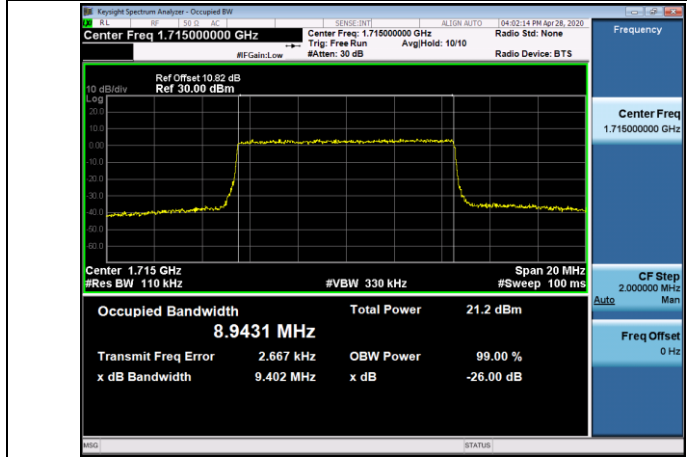

LCH_16QAM_25RB#0

MCH_QPSK_25RB#0

MCH_16QAM_25RB#0

HCH_QPSK_25RB#0

HCH_16QAM_25RB#0

Channel Bandwidth: 10 MHz

LCH_QPSK_50RB#0

LCH_16QAM_50RB#0