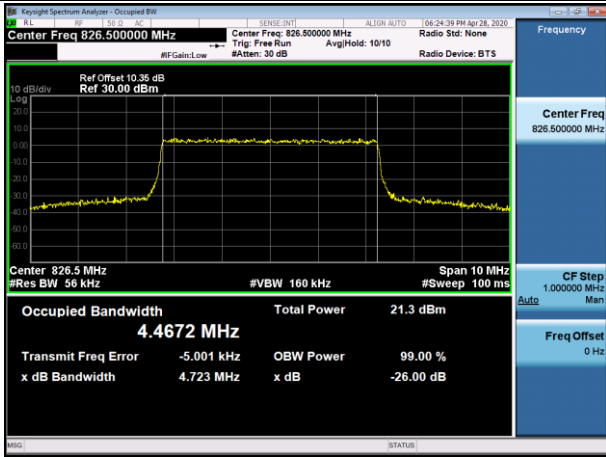

LCH_16QAM_25RB#0