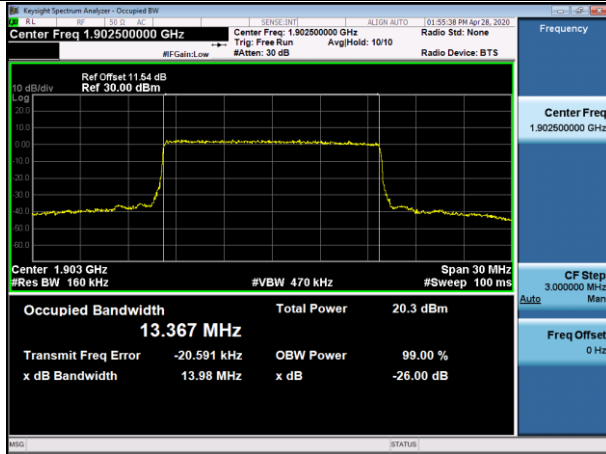

Channel Bandwidth: 15 MHz

LCH_QPSK_75RB#0

LCH_16QAM_75RB#0

MCH_QPSK_75RB#0

MCH_16QAM_75RB#0

HCH_QPSK_75RB#0

HCH_16QAM_75RB#0

Channel Bandwidth: 20 MHz

LCH_QPSK_100RB#0

LCH_16QAM_100RB#0

MCH_QPSK_100RB#0

MCH_16QAM_100RB#0

HCH_QPSK_100RB#0

HCH_16QAM_100RB#0

LTE Band 4
 Channel Bandwidth: 1.4 MHz

Channel Bandwidth: 3 MHz