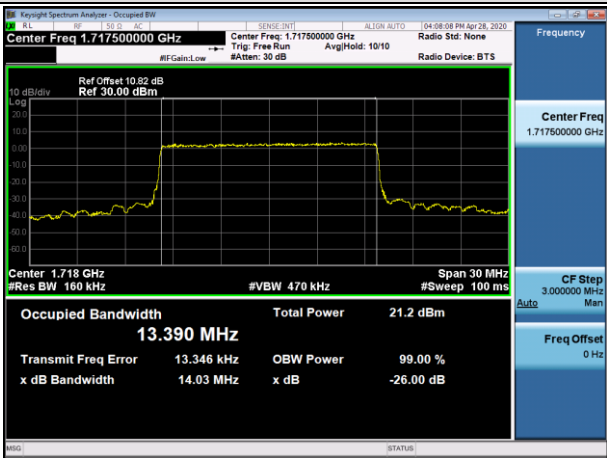

MCH_QPSK_50RB#0

MCH_16QAM_50RB#0

HCH_QPSK_50RB#0

HCH_16QAM_50RB#0

Channel Bandwidth: 15 MHz

LCH_QPSK_75RB#0

LCH_16QAM_75RB#0

MCH_QPSK_75RB#0