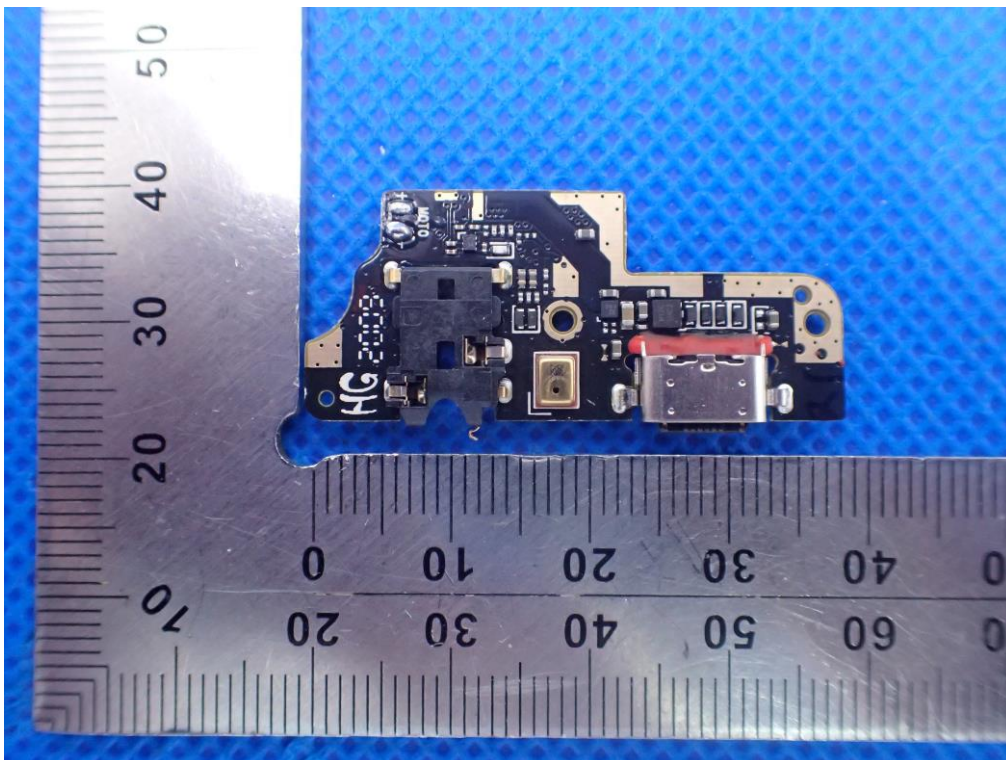

Internal Photos

OPEN VIEW OF EUT(FIGURE 1)

Diversity Antenna

BT&WIFI&GPS Antenna

GSM/WCDMA /LTE Antenna

OPEN VIEW OF EUT(FIGURE 2)

OPEN VIEW OF EUT(FIGURE 3)

ADAPTER OF EUT

GSM&WCDMA<E ANTENNA

DIVERSITY ANTENNA

BT&WIFI&GPS ANTENNA

INTERNAL VIEW OF EUT(FIGURE 1)

INTERNAL VIEW OF EUT(FIGURE 2)

INTERNAL VIEW OF EUT(FIGURE 3)

INTERNAL VIEW OF EUT(FIGURE 4)

INTERNAL VIEW OF EUT(FIGURE 5)

INTERNAL VIEW OF EUT(FIGURE 6)

INTERNAL VIEW OF EUT(FIGURE 7)

INTERNAL VIEW OF EUT(FIGURE 8)

INTERNAL VIEW OF EUT(FIGURE 9)

INTERNAL VIEW OF EUT(FIGURE 10)

INTERNAL VIEW OF EUT(FIGURE 11)

INTERNAL VIEW OF EUT(FIGURE 12)

INTERNAL VIEW OF EUT(FIGURE 13)

INTERNAL VIEW OF EUT(FIGURE 14)