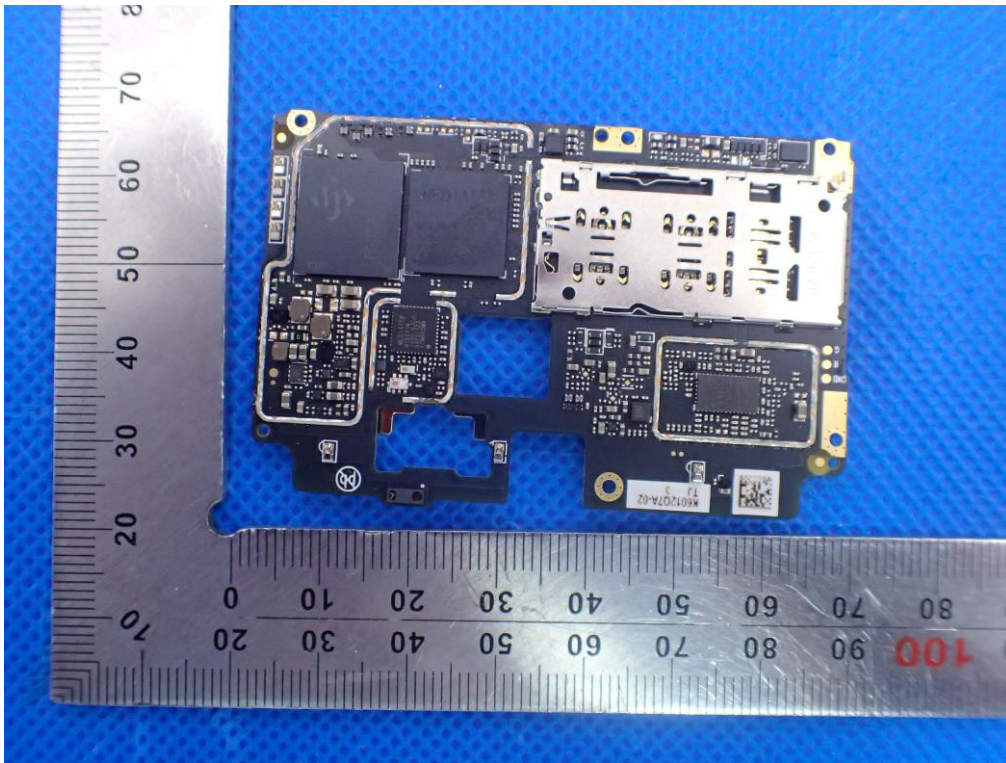

Internal Photos

OPEN VIEW OF EUT(FIGURE 1)

Diversity Antenna

BT&WIFI&GPS Antenna

GSM/WCDMA /LTE Antenna

OPEN VIEW OF EUT(FIGURE 2)

OPEN VIEW OF EUT(FIGURE 3)

ADAPTER OF EUT

GSM&WCDMA<E ANTENNA

DIVERSITY ANTENNA

BT&WIFI&GPS ANTENNA

INTERNAL VIEW OF EUT(FIGURE 1)

INTERNAL VIEW OF EUT(FIGURE 2)

INTERNAL VIEW OF EUT(FIGURE 3)

INTERNAL VIEW OF EUT(FIGURE 4)

INTERNAL VIEW OF EUT(FIGURE 5)

INTERNAL VIEW OF EUT(FIGURE 6)

INTERNAL VIEW OF EUT(FIGURE 7)

INTERNAL VIEW OF EUT(FIGURE 8)

INTERNAL VIEW OF EUT(FIGURE 9)

INTERNAL VIEW OF EUT(FIGURE 10)

INTERNAL VIEW OF EUT(FIGURE 11)

INTERNAL VIEW OF EUT(FIGURE 12)

INTERNAL VIEW OF EUT(FIGURE 13)

INTERNAL VIEW OF EUT(FIGURE 14)