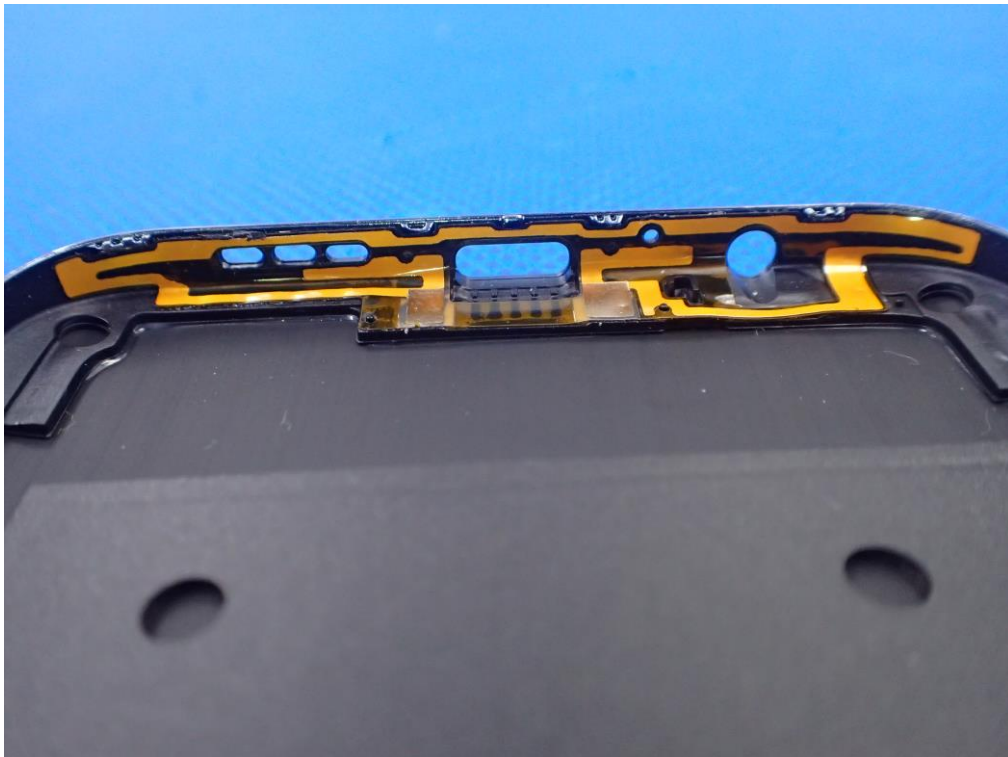

Internal Photos

OPEN VIEW OF EUT(FIGURE 1)

Diversity Antenna

BT&WIFI&GPS Antenna

GSM/WCDMA /LTE Antenna

OPEN VIEW OF EUT(FIGURE 2)

OPEN VIEW OF EUT(FIGURE 3)

ADAPTER OF EUT

GSM&WCDMA<E ANTENNA

DIVERSITY ANTENNA

BT&WIFI&GPS ANTENNA

INTERNAL VIEW OF EUT(FIGURE 1)

INTERNAL VIEW OF EUT(FIGURE 2)

INTERNAL VIEW OF EUT(FIGURE 3)

INTERNAL VIEW OF EUT(FIGURE 4)

INTERNAL VIEW OF EUT(FIGURE 5)

INTERNAL VIEW OF EUT(FIGURE 6)

INTERNAL VIEW OF EUT(FIGURE 7)

INTERNAL VIEW OF EUT(FIGURE 8)

INTERNAL VIEW OF EUT(FIGURE 9)

INTERNAL VIEW OF EUT(FIGURE 10)

INTERNAL VIEW OF EUT(FIGURE 11)

INTERNAL VIEW OF EUT(FIGURE 12)