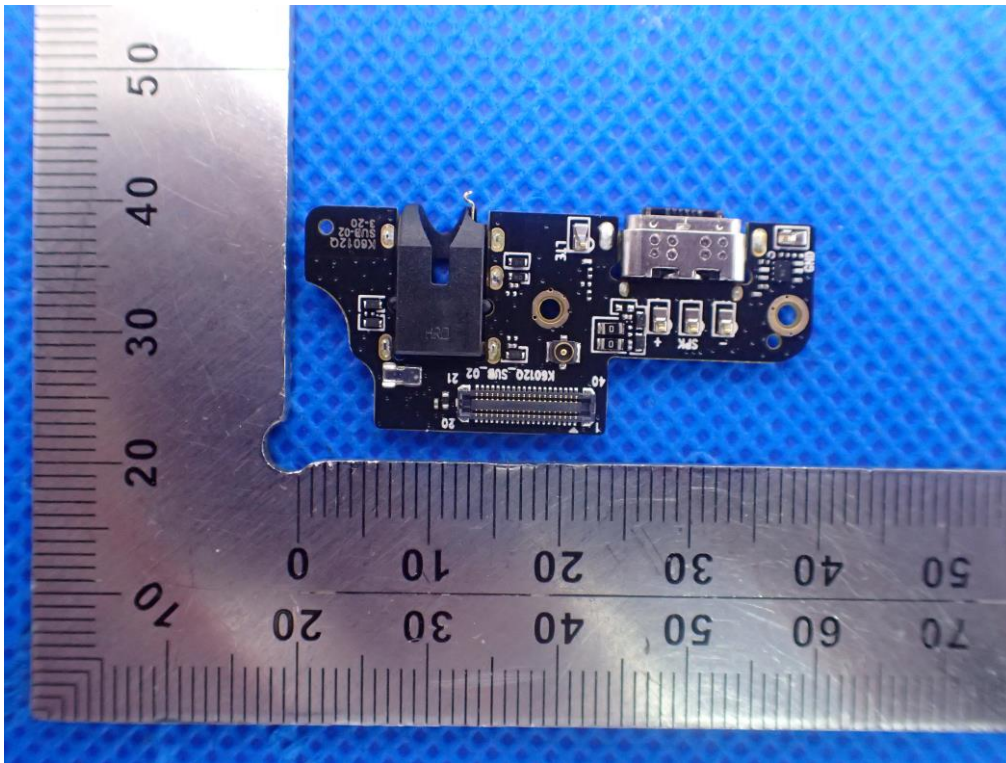

Internal Photos

OPEN VIEW OF EUT(FIGURE 1)

Diversity Antenna

BT&WIFI&GPS Antenna

GSM/WCDMA /LTE Antenna

OPEN VIEW OF EUT(FIGURE 2)

OPEN VIEW OF EUT(FIGURE 3)

ADAPTER OF EUT

GSM&WCDMA<E ANTENNA

DIVERSITY ANTENNA

BT&WIFI&GPS ANTENNA

INTERNAL VIEW OF EUT(FIGURE 1)

INTERNAL VIEW OF EUT(FIGURE 2)

INTERNAL VIEW OF EUT(FIGURE 3)

INTERNAL VIEW OF EUT(FIGURE 4)

INTERNAL VIEW OF EUT(FIGURE 5)

INTERNAL VIEW OF EUT(FIGURE 6)

INTERNAL VIEW OF EUT(FIGURE 7)

INTERNAL VIEW OF EUT(FIGURE 8)

INTERNAL VIEW OF EUT(FIGURE 9)

INTERNAL VIEW OF EUT(FIGURE 10)

INTERNAL VIEW OF EUT(FIGURE 11)

INTERNAL VIEW OF EUT(FIGURE 12)

INTERNAL VIEW OF EUT(FIGURE 13)

INTERNAL VIEW OF EUT(FIGURE 14)