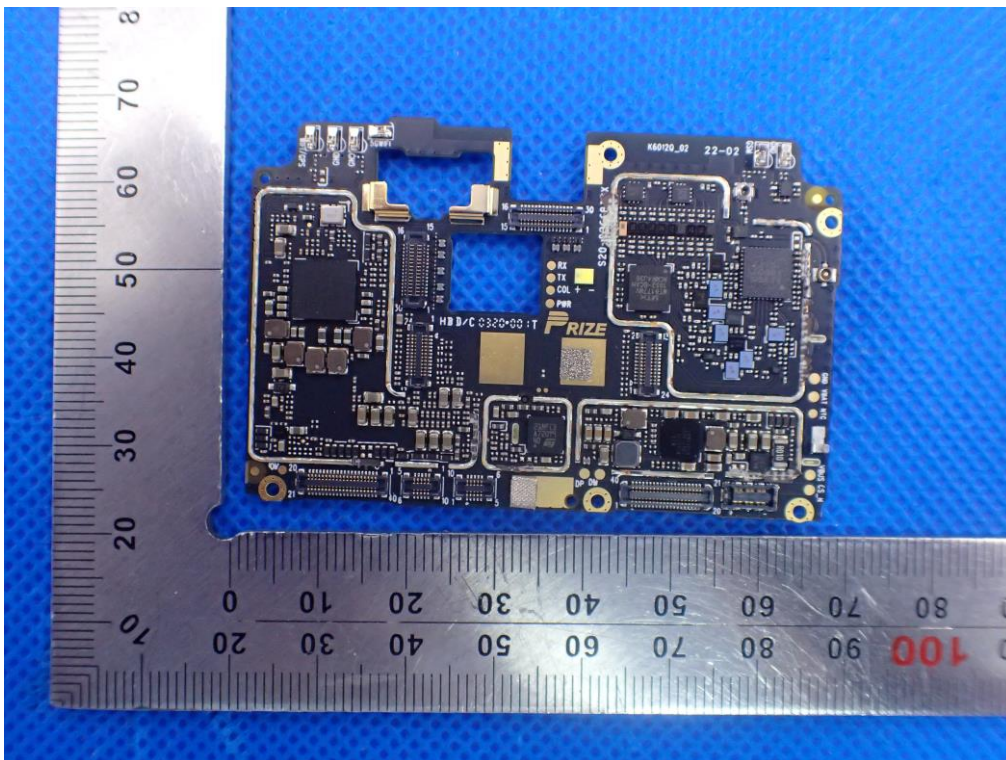

Internal Photos

OPEN VIEW OF EUT(FIGURE 1)

Diversity Antenna

BT&WIFI&GPS Antenna

GSM/WCDMA /LTE Antenna

OPEN VIEW OF EUT(FIGURE 2)

OPEN VIEW OF EUT(FIGURE 3)

ADAPTER OF EUT

GSM&WCDMA<E ANTENNA

DIVERSITY ANTENNA

BT&WIFI&GPS ANTENNA

INTERNAL VIEW OF EUT(FIGURE 1)

INTERNAL VIEW OF EUT(FIGURE 2)

INTERNAL VIEW OF EUT(FIGURE 3)

INTERNAL VIEW OF EUT(FIGURE 4)

INTERNAL VIEW OF EUT(FIGURE 5)

INTERNAL VIEW OF EUT(FIGURE 6)

INTERNAL VIEW OF EUT(FIGURE 7)

INTERNAL VIEW OF EUT(FIGURE 8)

INTERNAL VIEW OF EUT(FIGURE 9)

INTERNAL VIEW OF EUT(FIGURE 10)

INTERNAL VIEW OF EUT(FIGURE 11)

INTERNAL VIEW OF EUT(FIGURE 12)