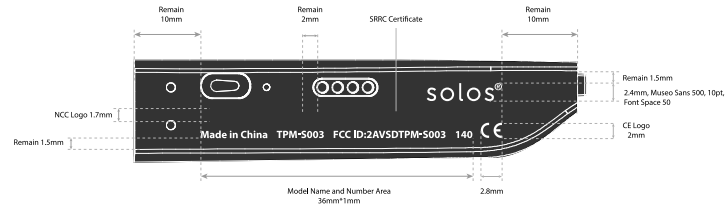

*Logo font size not bigger than 10pt

AirGo 2 Right Temple