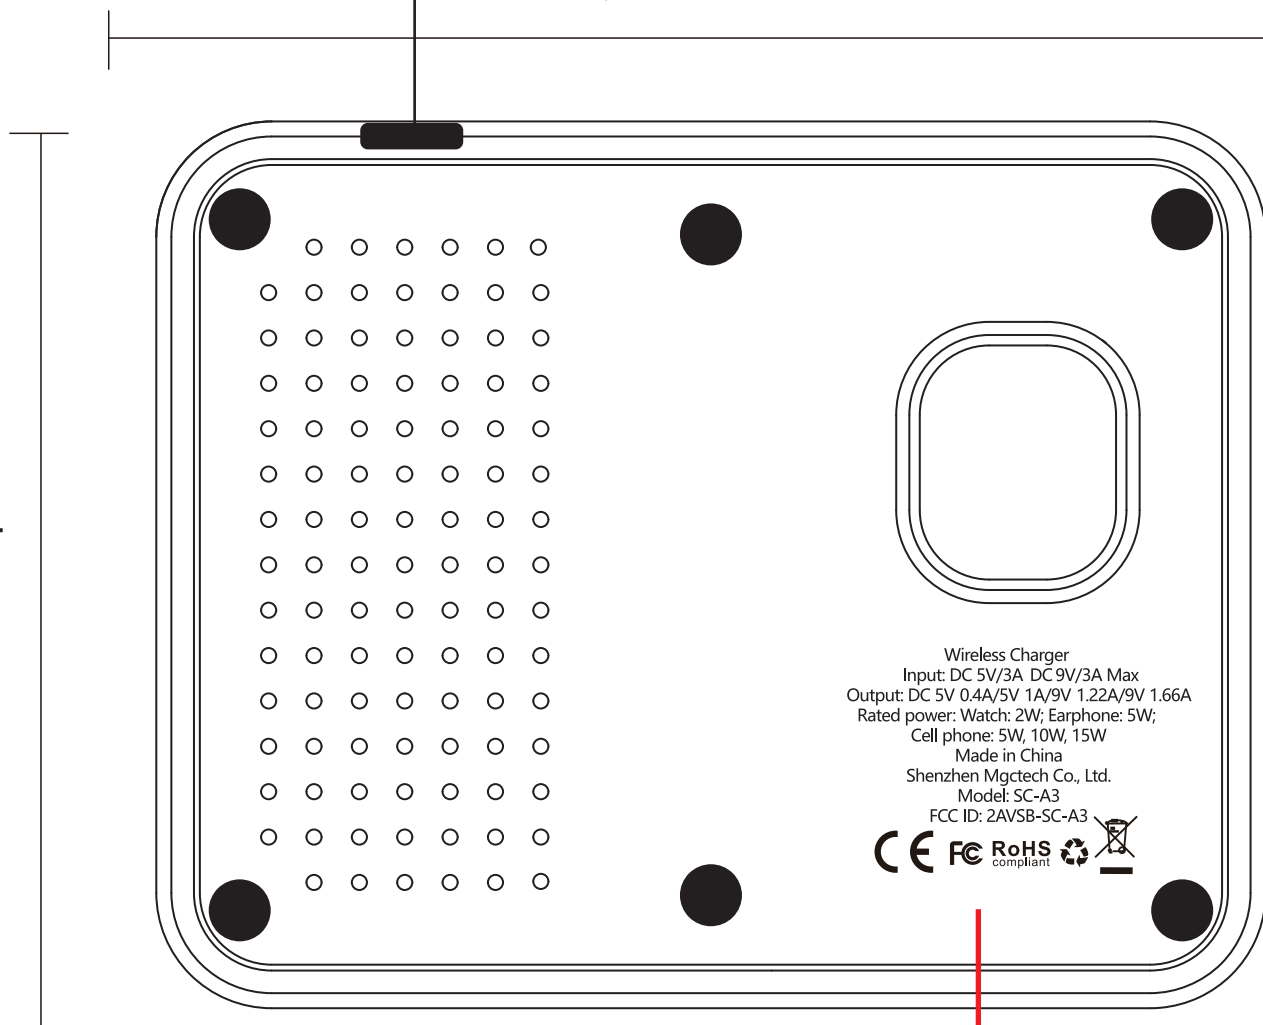

产品型号: SC-A3 15W背面镭雕文件

产品背面

充电器接口

尺寸: 146.7mm

尺寸: 117.2mm

Wireless Charger
Input: DC 5V/3A DC 9V/3A Max
Output: DC 5V 0.4A/5V 1A/9V 1.22A/9V 1.66A
Rated power: Watch: 2W; Earphone: 5W;
Cell phone: 5W, 10W, 15W
Made in China
Shenzhen Mgctech Co., Ltd.
Model: SC-A3
FCC ID: 2AVSB-SC-A3

文案工艺: 镭雕

文案尺寸

29.9mm

45.5mm

Wireless Charger
Input: DC 5V/3A DC 9V/3A Max
Output: DC 5V 0.4A/5V 1A/9V 1.22A/9V 1.66A
Rated power: Watch: 2W; Earphone: 5W;
Cell phone: 5W, 10W, 15W
Made in China
Shenzhen Mgctech Co., Ltd.
Model: SC-A3
FCC ID: 2AVSB-SC-A3