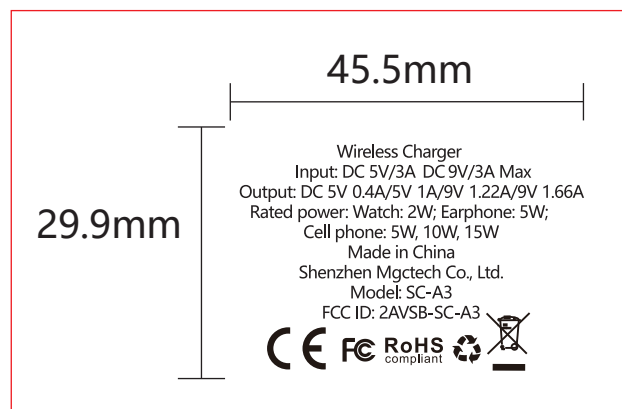

产品型号: SC-A3 15W背面镭雕文件

产品背面

充电器接口

尺寸: 146.7mm

尺寸: 117.2mm

Wireless Charger
Input: DC 5V/3A DC 9V/3A Max
Output: DC 5V 0.4A/5V 1A/9V 1.22A/9V 1.66A
Rated power: Watch: 2W; Earphone: 5W;
Cell phone: 5W, 10W, 15W
Made in China
Shenzhen Mgctech Co., Ltd.
Model: SC-A3
FCC ID: 2AVSB-SC-A3

文案工艺: 镭雕

文案尺寸

29.9mm

45.5mm

Wireless Charger
Input: DC 5V/3A DC 9V/3A Max
Output: DC 5V 0.4A/5V 1A/9V 1.22A/9V 1.66A
Rated power: Watch: 2W; Earphone: 5W;
Cell phone: 5W, 10W, 15W
Made in China
Shenzhen Mgctech Co., Ltd.
Model: SC-A3
FCC ID: 2AVSB-SC-A3