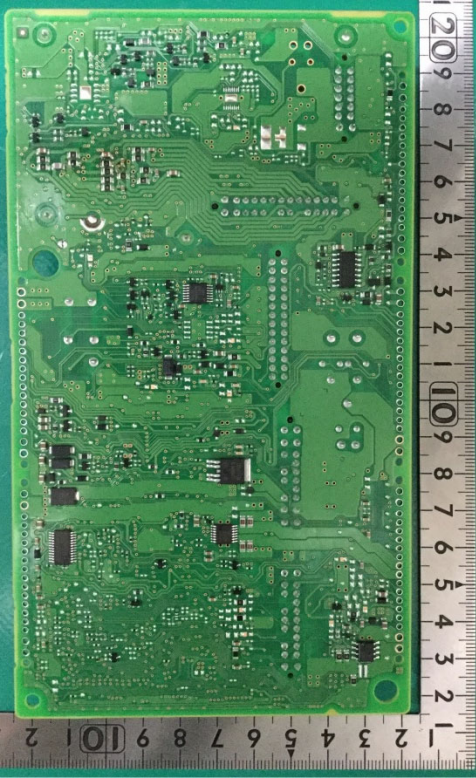

Internal Photos: Junction Box

Antenna for Rx

Component side

Solder side