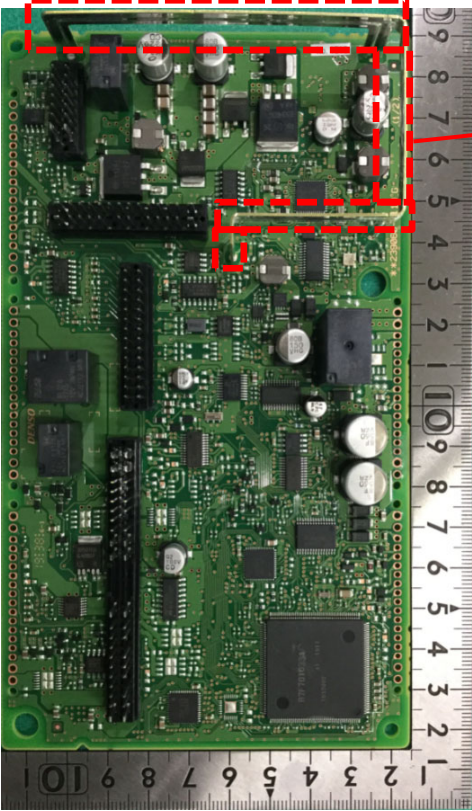

Internal Photos: Junction Box

Antenna for Rx

Component side

Solder side