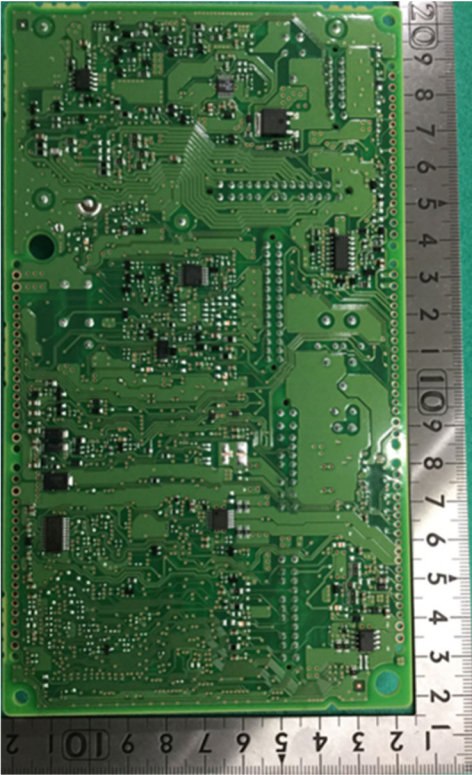

Internal Photos: Junction Box

Antenna for Rx

Component side

Solder side