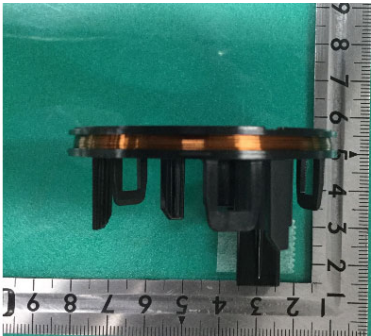

DAIHATSU MOTOR CO., LTD.  
Immobilizer system (Immobilizer and RKE)  
FCC ID: 2AVSADH19R-2

Internal Photos: Immobilizer antenna

Front

Rear

Top

Bottom

Note:  
The outer case may be changed.