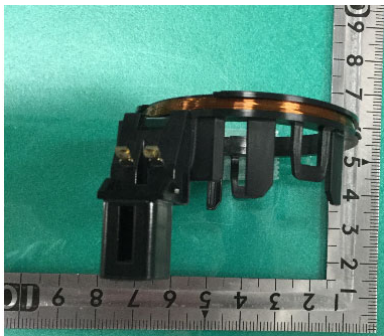

DAIHATSU MOTOR CO., LTD.  
Immobilizer system (Immobilizer and RKE)  
FCC ID: 2AVSADH19R-2

Internal Photos: Immobilizer antenna

Front

Rear

Top

Bottom

Note:  
The outer case may be changed.