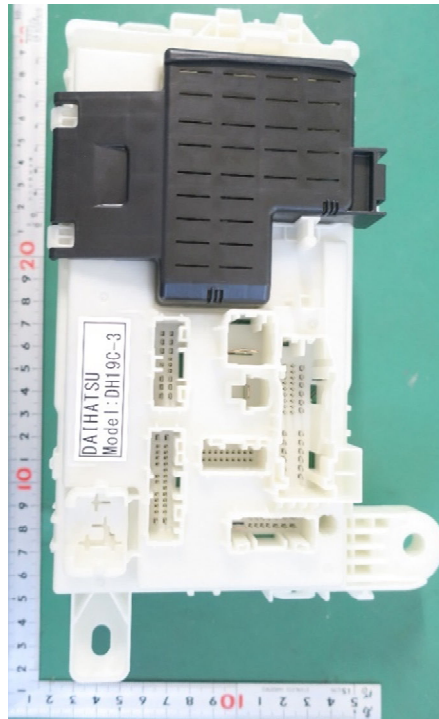

External Photos: Junction Box 1/2

Front

Rear

Note:

The outer appearance may be changed.

External Photos: Junction Box 2/2

Top

Bottom

Right

Left

Note :  
The outer appearance may be changed.

External Photos: LF antenna

Front

Rear

Top

Bottom

Left

Right

Note:  
The outer appearance may be changed.

External Photos: Immobilizer antenna

Front

Rear

Top

Bottom

Left

Right

Note :

The outer appearance may be changed.

External Photos

Connected Junction Box with LF antennas and Immobilizer antenna.