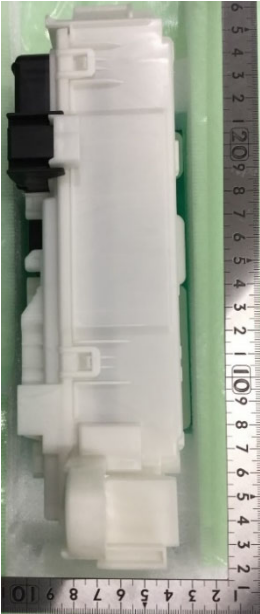

External Photos: Junction Box 1/2

Front

Rear

Note:

The outer appearance may be changed.

External Photos: Junction Box 2/2

Top

Bottom

Right

Left

Note :  
The outer appearance may be changed.

External Photos: LF antenna

Front

Rear

Top

Bottom

Left

Right

Note:  
The outer appearance may be changed.

External Photos: Immobilizer antenna

Front

Rear

Top

Bottom

Left

Right

Note :

The outer appearance may be changed.

External Photos

Connected Junction Box with LF antennas and Immobilizer antenna.