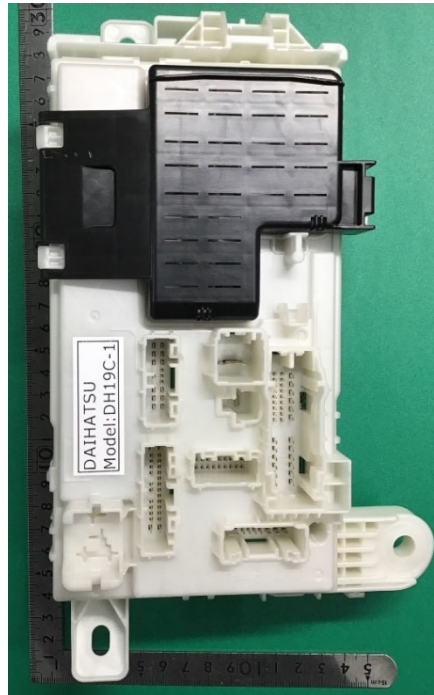

External Photos: Junction Box 1/2

Front

Rear

Note:

The outer appearance may be changed.

External Photos: Junction Box 2/2

Top

Bottom

Right

Left

Note :
The outer appearance may be changed.

External Photos: LF antenna

Front

Rear

Top

Bottom

Left

Right

Note:
The outer appearance may be changed.

External Photos: Immobilizer antenna

Front

Rear

Top

Bottom

Left

Right

Note :

The outer appearance may be changed.