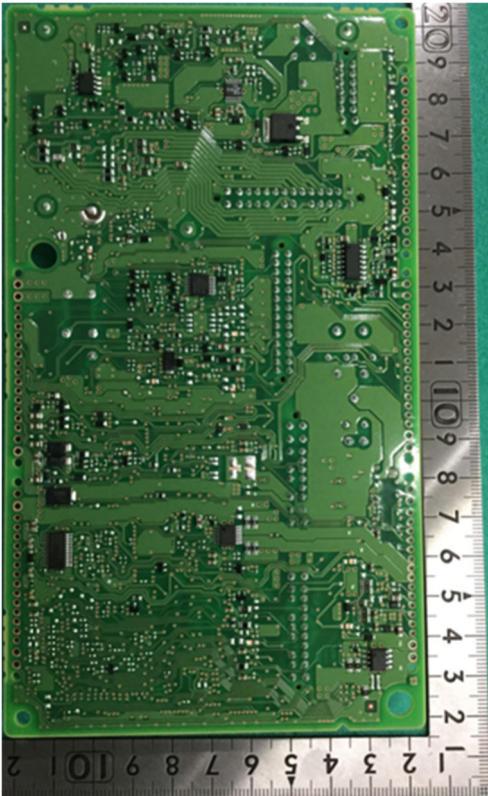

Internal Photos: Junction Box

Antenna for Rx

Component side

Solder side