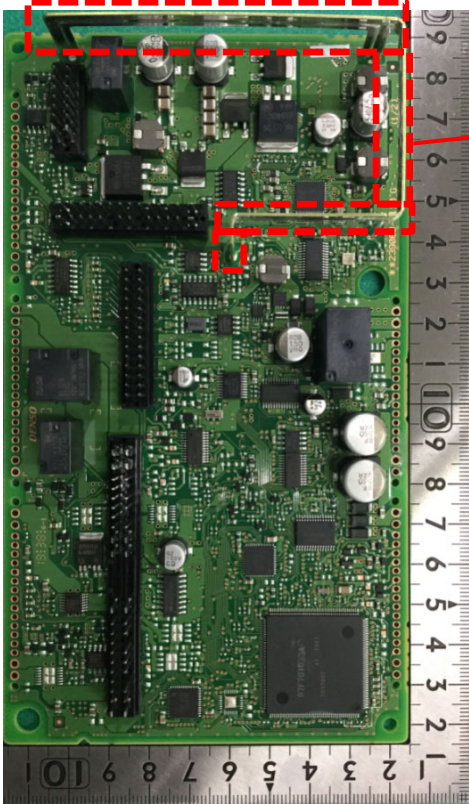

Internal Photos: Junction Box

Antenna for Rx

Component side

Solder side