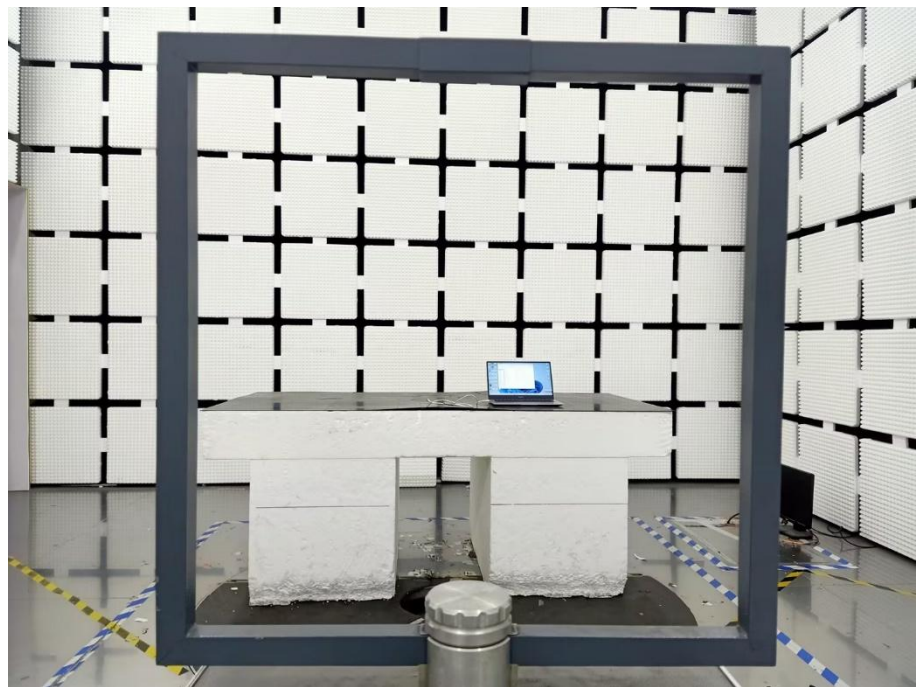

EXHIBIT 4 - TEST SETUP PHOTOGRAPHS

Conducted Emission Test Setup

Radiation Emission Test Setup (Below 30MHz)

Radiation Emission Test Setup (30MHz to 1GHz)

Radiation Emission Test Setup (1GHz to 18GHz)

Radiation Emission Test Setup (Above 18GHz)