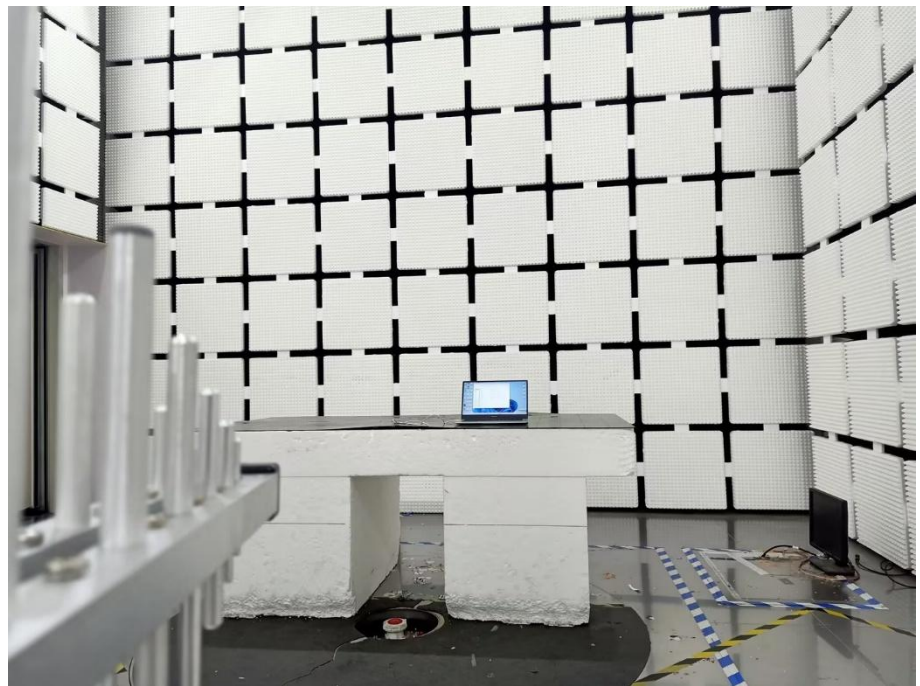

EXHIBIT 4 - TEST SETUP PHOTOGRAPHS

Conducted Emission Test Setup

Radiation Emission Test Setup (Below 30MHz)

Radiation Emission Test Setup (30MHz to 1GHz)

Radiation Emission Test Setup (1GHz to 18GHz)

Radiation Emission Test Setup (Above 18GHz)