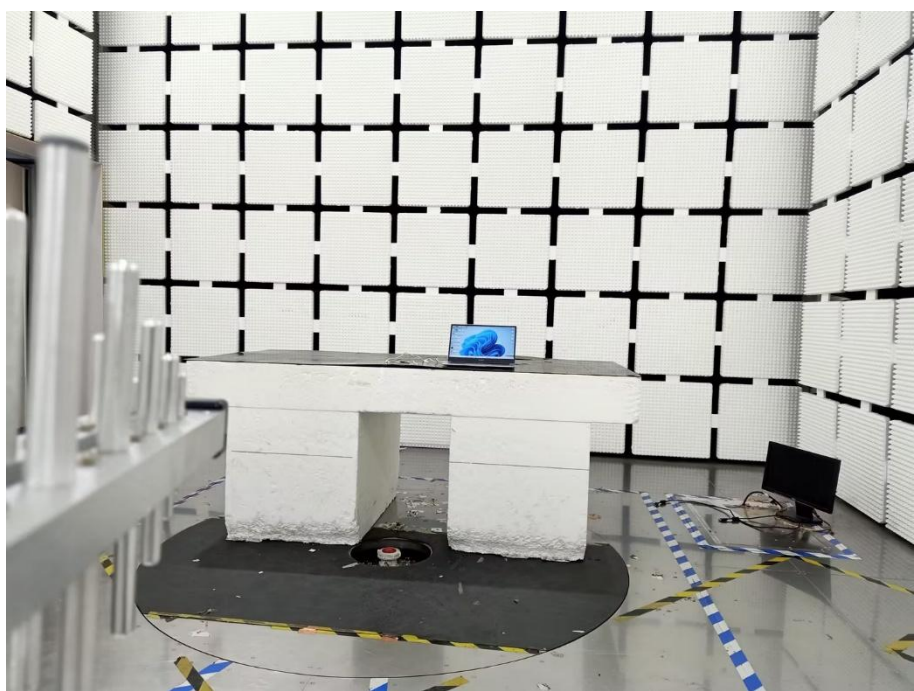

EXHIBIT 4 - TEST SETUP PHOTOGRAPHS

Conducted Emission Test Setup

Radiation Emission Test Setup (Below 30MHz)

Radiation Emission Test Setup (30MHz to 1GHz)

Radiation Emission Test Setup (1GHz to 18GHz)

Radiation Emission Test Setup (Above 18GHz)