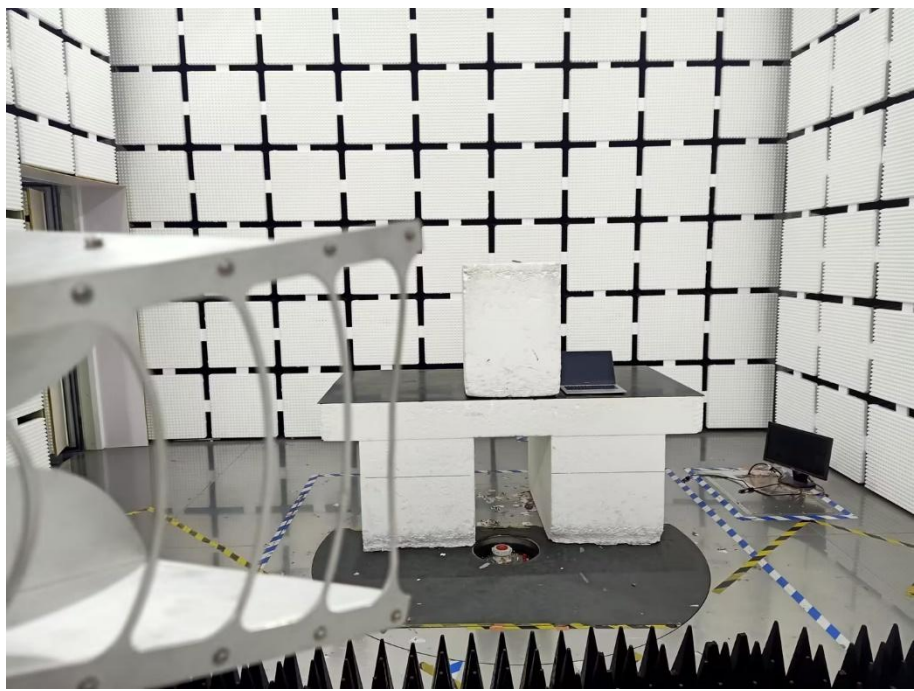

EXHIBIT 4 - TEST SETUP PHOTOGRAPHS

Conducted Emission Test Setup

Radiation Emission Test Setup (Below 30MHz)

Radiation Emission Test Setup (30MHz to 1GHz)

Radiation Emission Test Setup (1GHz to 18GHz)

Radiation Emission Test Setup (Above 18GHz)