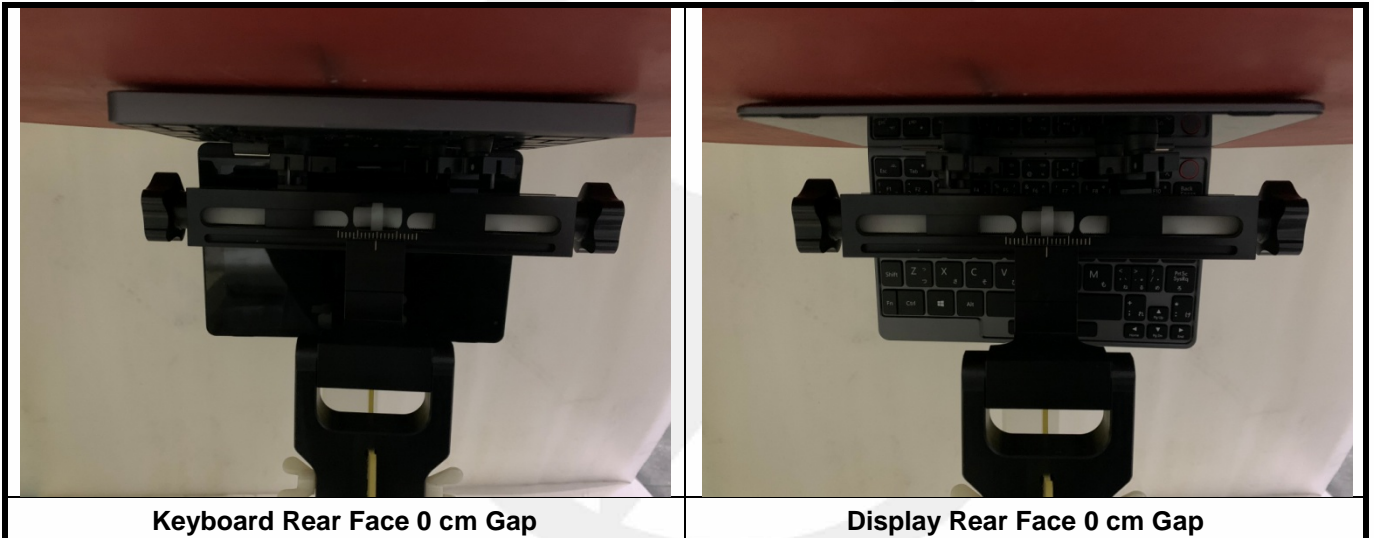

<Photographs of EUT>

Laptop PC Mode

<Photographs of SAR Setup>

Keyboard Rear Face 0 cm Gap

Display Rear Face 0 cm Gap