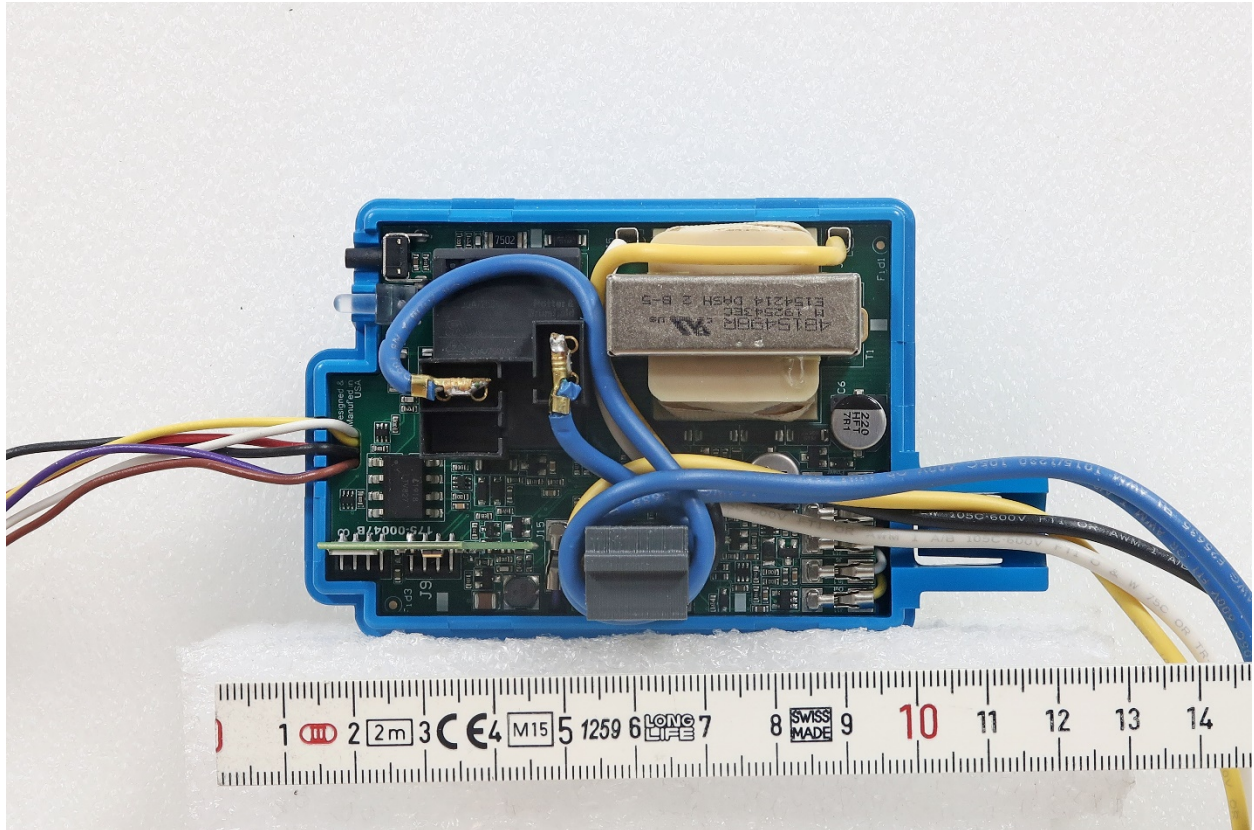

Internal Photos – Power Pack – 830-46C-00002

Front Cover Off

Mainboard Front

Mainboard Rear

Mainboard Rear

Transmitter Module

Transmitter Module Front

Transmitter Module Front Labeled

Transmitter Module Rear