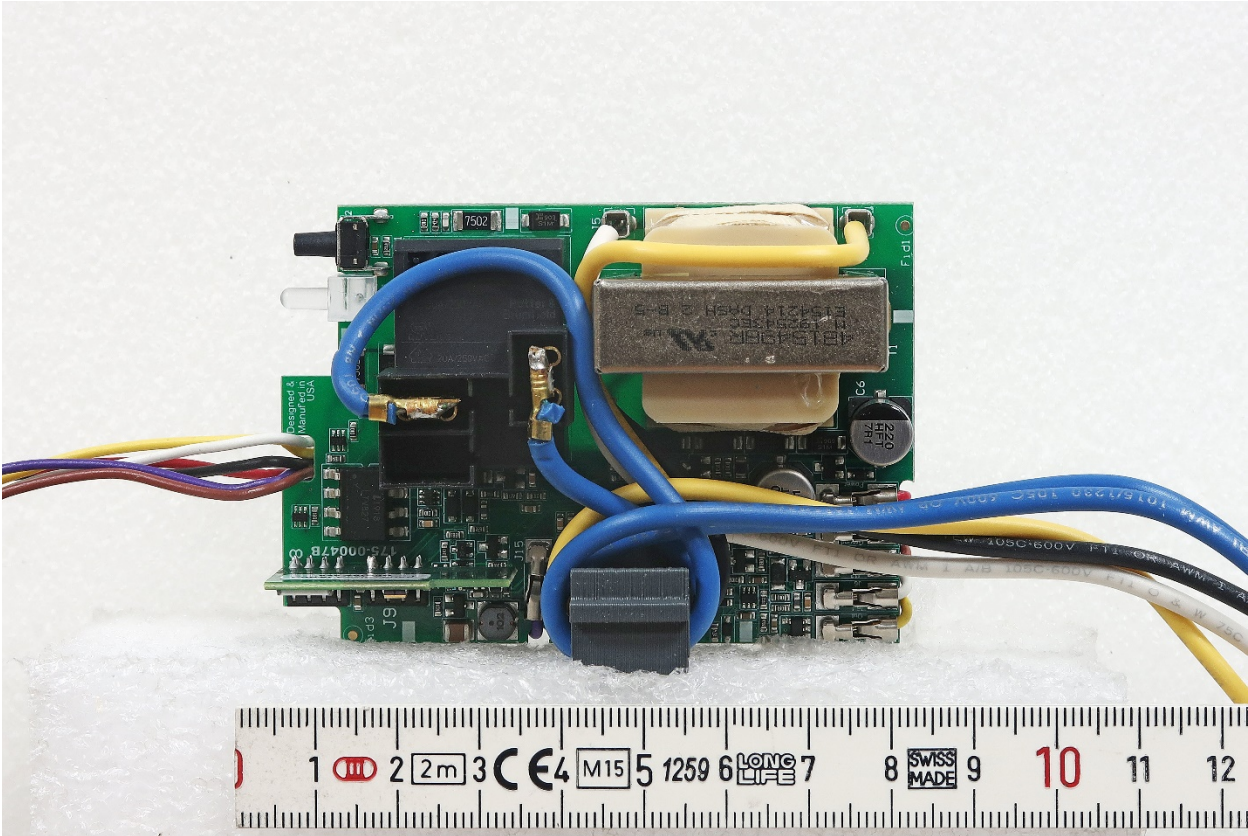

Internal Photos – Power Pack – 830-46C-00002

Front Cover Off

Mainboard Front

Mainboard Rear

Mainboard Rear

Transmitter Module

Transmitter Module Front

Transmitter Module Front Labeled

Transmitter Module Rear