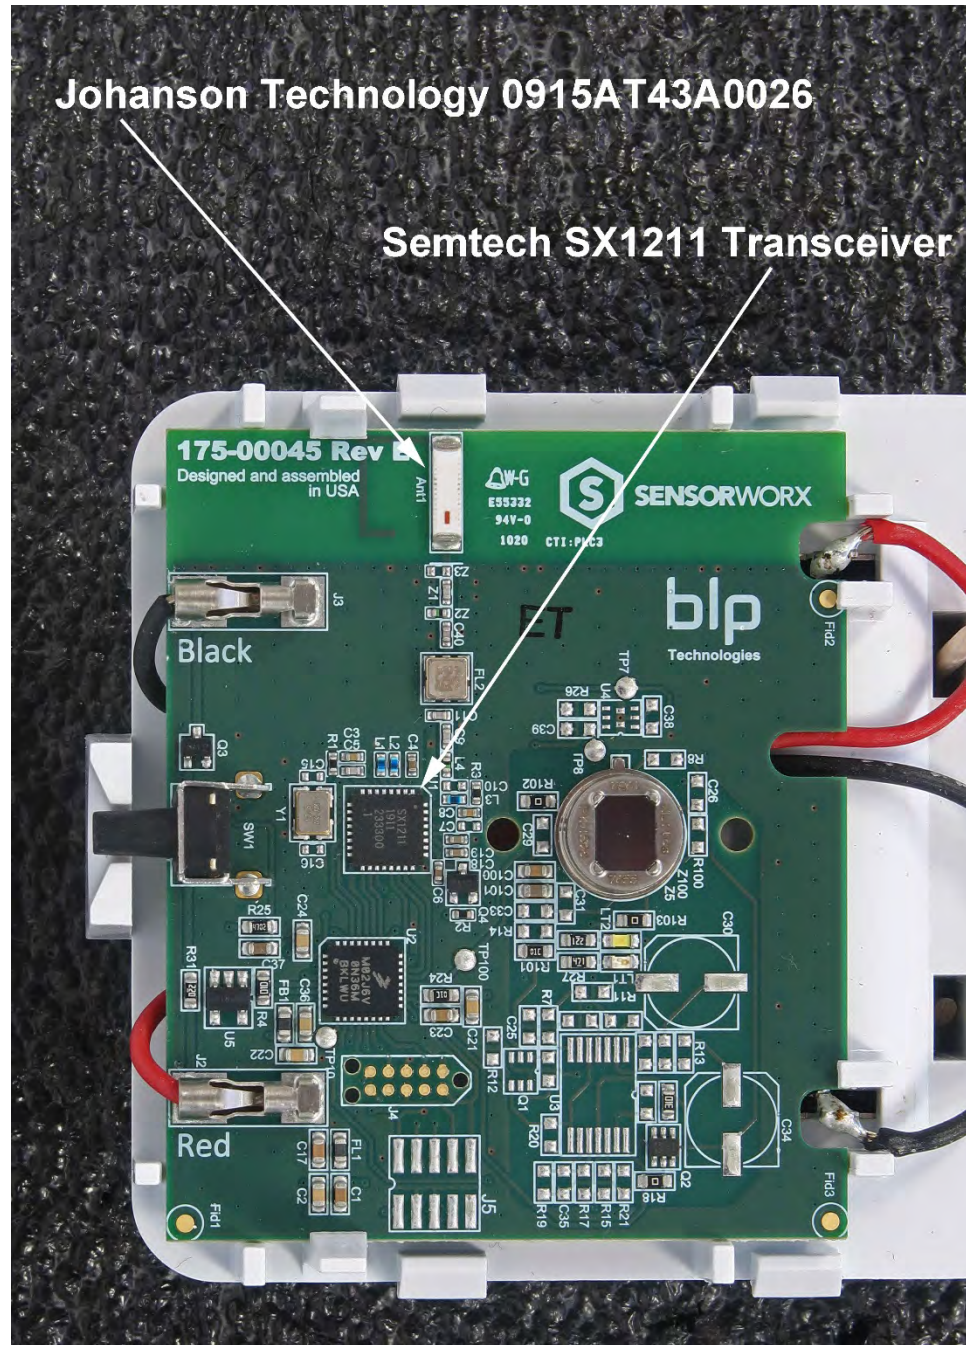

Internal Photos - Wireless Sensor – 830-45E-10000

SWX-201-B

Inner Cover Removed

Module Front

Module Front Labeled

**Johanson Technology 0915AT43A0026 Chip Antenna**  
**Semtech SX1211 Transceiver**

Module Rear

SWX-401-B

Front Cover Off

Module Front

Module Front labeled

Module Rear