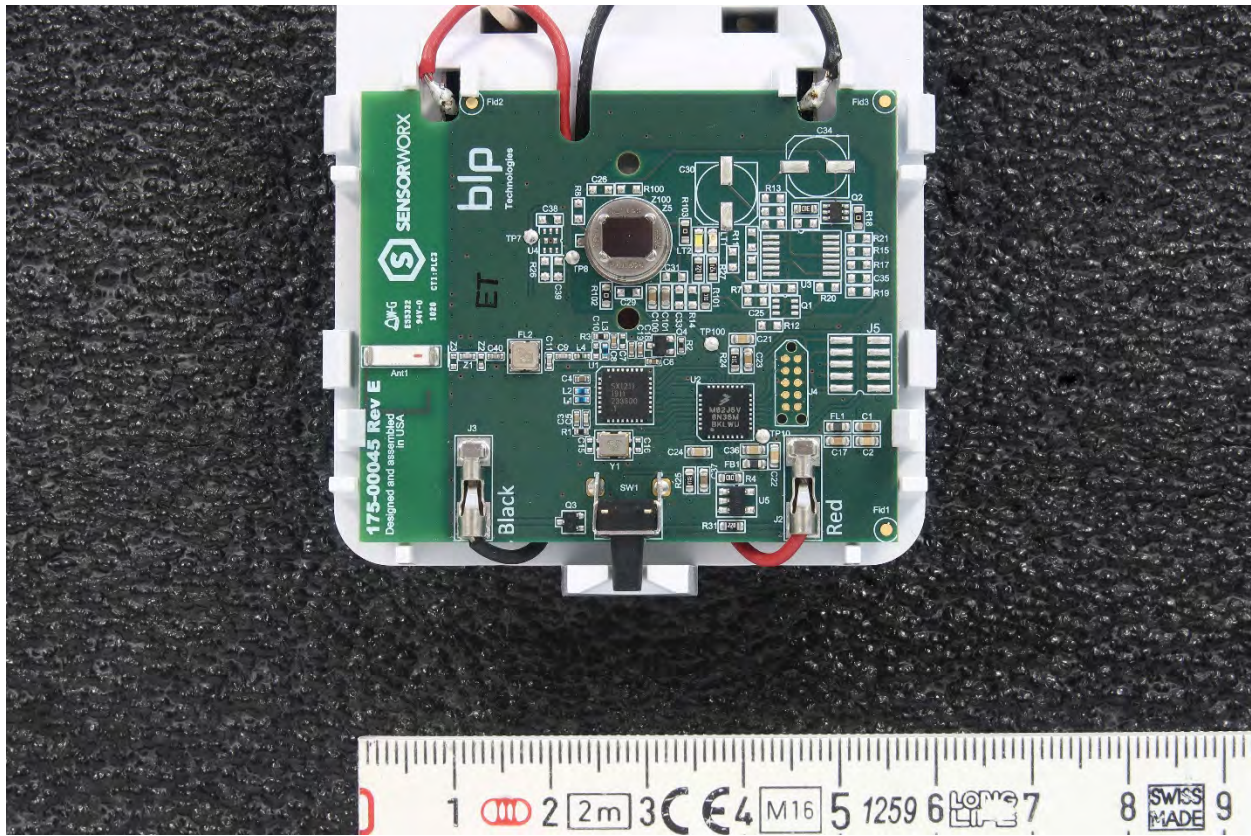

Internal Photos - Wireless Sensor – 830-45E-10000

SWX-201-B

Inner Cover Removed

Module Front

Module Front Labeled

**Johanson Technology 0915AT43A0026 Chip Antenna**  
**Semtech SX1211 Transceiver**

Module Rear

SWX-401-B

Front Cover Off

Module Front

Module Front labeled

Module Rear