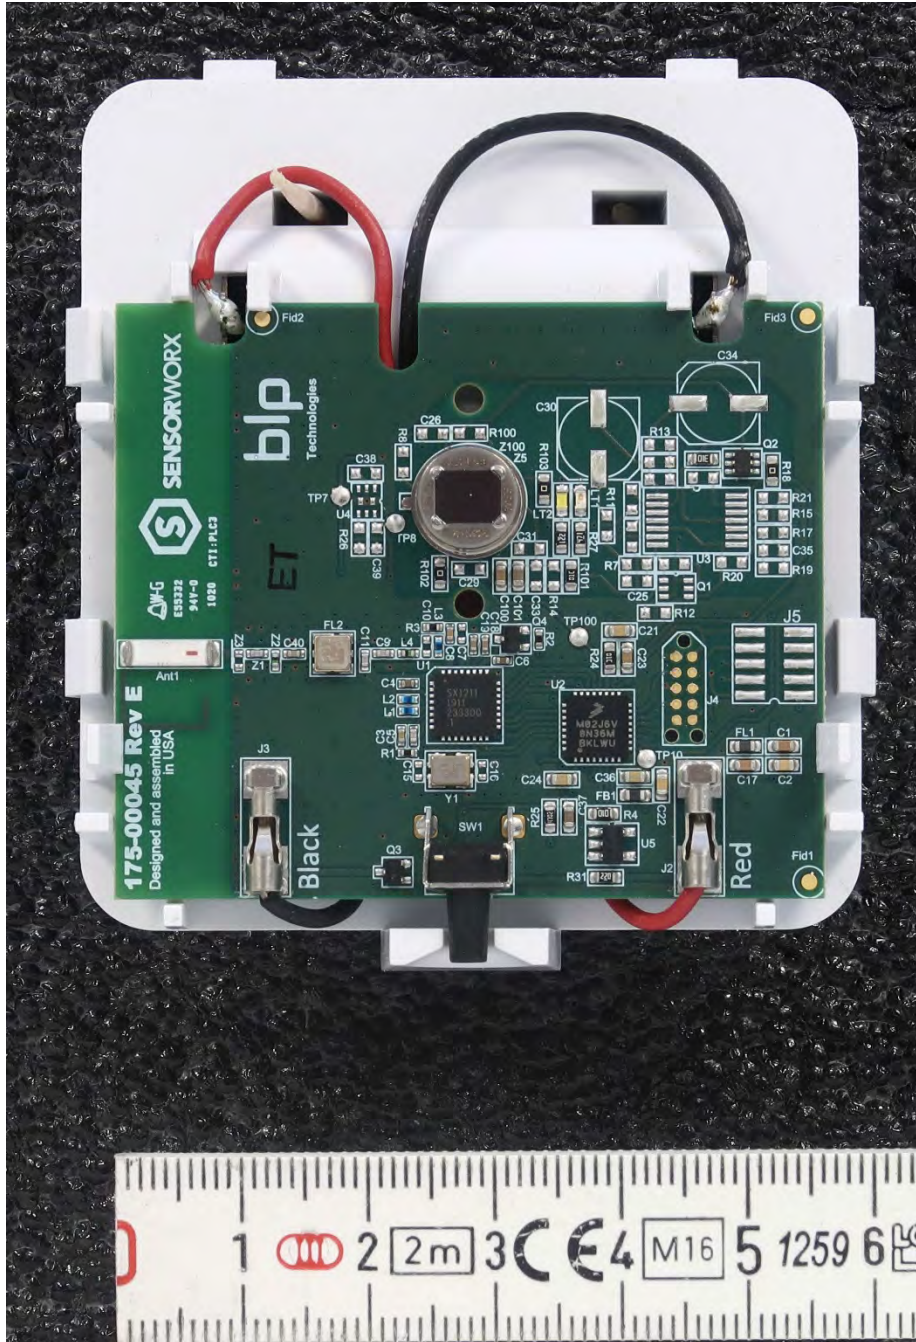

Internal Photos - Wireless Sensor – 830-45E-10000

SWX-201-B

Inner Cover Removed

Module Front

Module Front Labeled

**Johanson Technology 0915AT43A0026 Chip Antenna**  
**Semtech SX1211 Transceiver**

Module Rear

SWX-401-B

Front Cover Off

Module Front

Module Front labeled

Module Rear