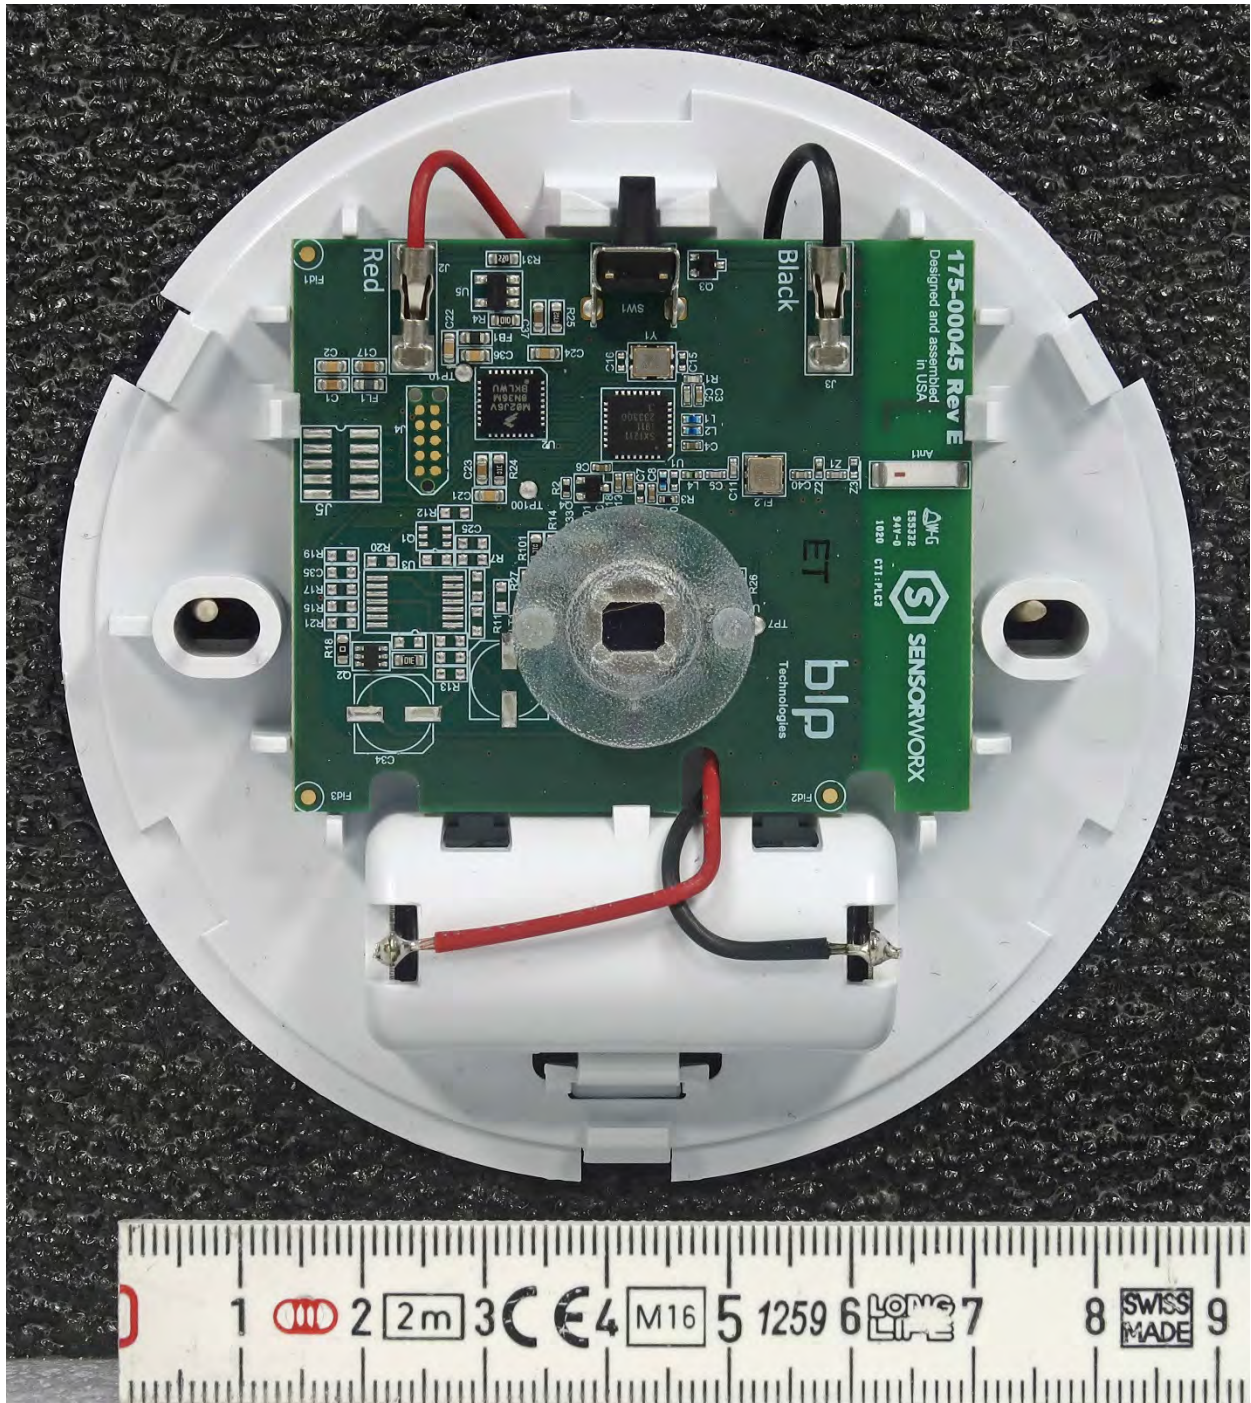

Internal Photos - Wireless Sensor – 830-45E-10000

SWX-201-B

Inner Cover Removed

Module Front

Module Front Labeled

**Johanson Technology 0915AT43A0026 Chip Antenna**  
**Semtech SX1211 Transceiver**

Module Rear

SWX-401-B

Front Cover Off

Module Front

Module Front labeled

Module Rear