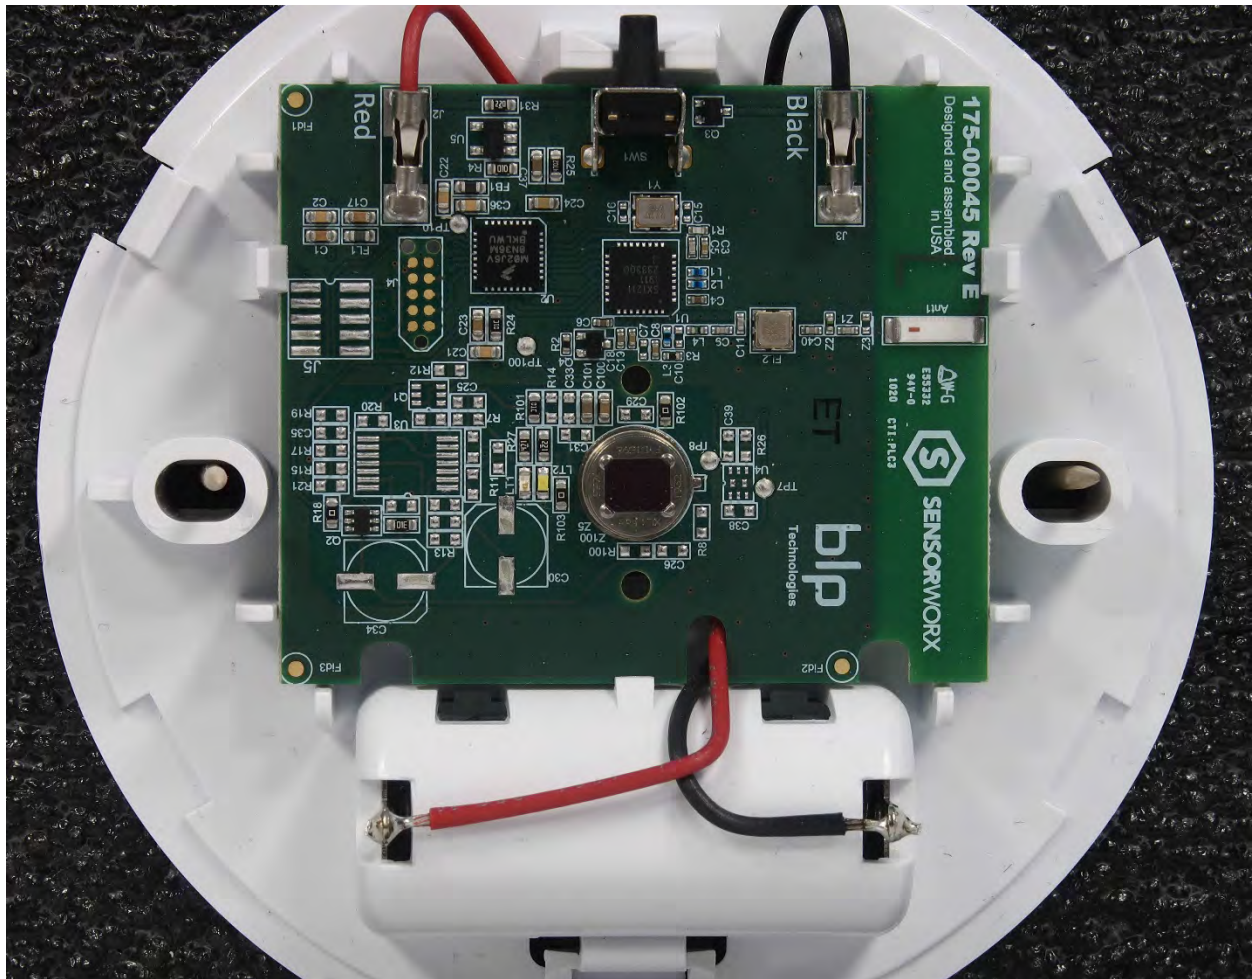

Internal Photos - Wireless Sensor – 830-45E-10000

SWX-201-B

Inner Cover Removed

Module Front

Module Front Labeled

**Johanson Technology 0915AT43A0026 Chip Antenna**  
**Semtech SX1211 Transceiver**

Module Rear

SWX-401-B

Front Cover Off

Module Front

Module Front labeled

Module Rear