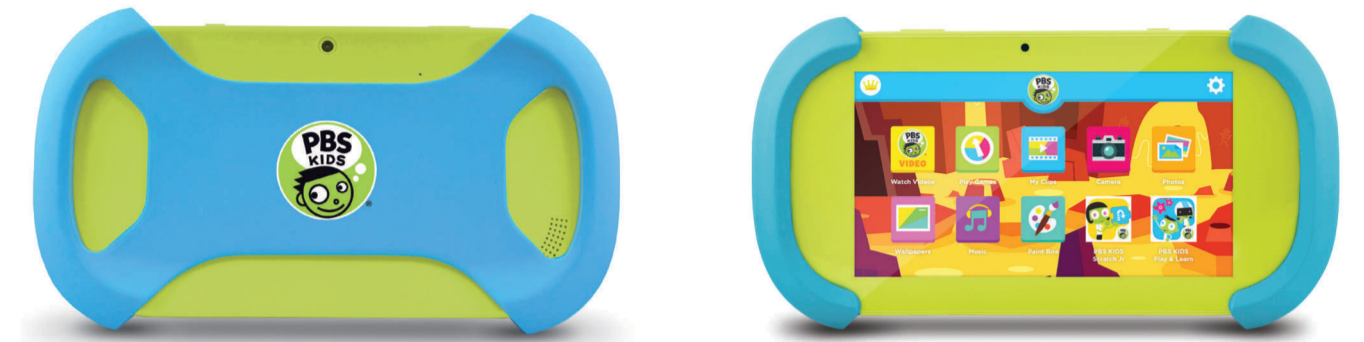

丝印颜色: Cool Gray 9C

丝印颜色: Cool Gray 9C

Enlarged Text - for reference only

PBS Kids Playtime Pad 2.0 NS Model: PBSKD7200B FCC ID: 2AVRVPBSKD7200V2
 This device complies with part 15 of the FCC Rules. Operation is subject to the following two conditions: (1) This device may not cause harmful interference, and (2) this device must accept any interference received, including interference that may cause undesired operation.
 MADE IN SHENZHEN CHINA. Production Date: June 2021

Enlarged icons - for reference only

USB

R E S E T

TABLET - FOR REFERENCE

TABLET - PANTONE 374c

SILICONE BUMPER - PANTONE 638c

40C 100Y
 153R 207G 22B
 376C