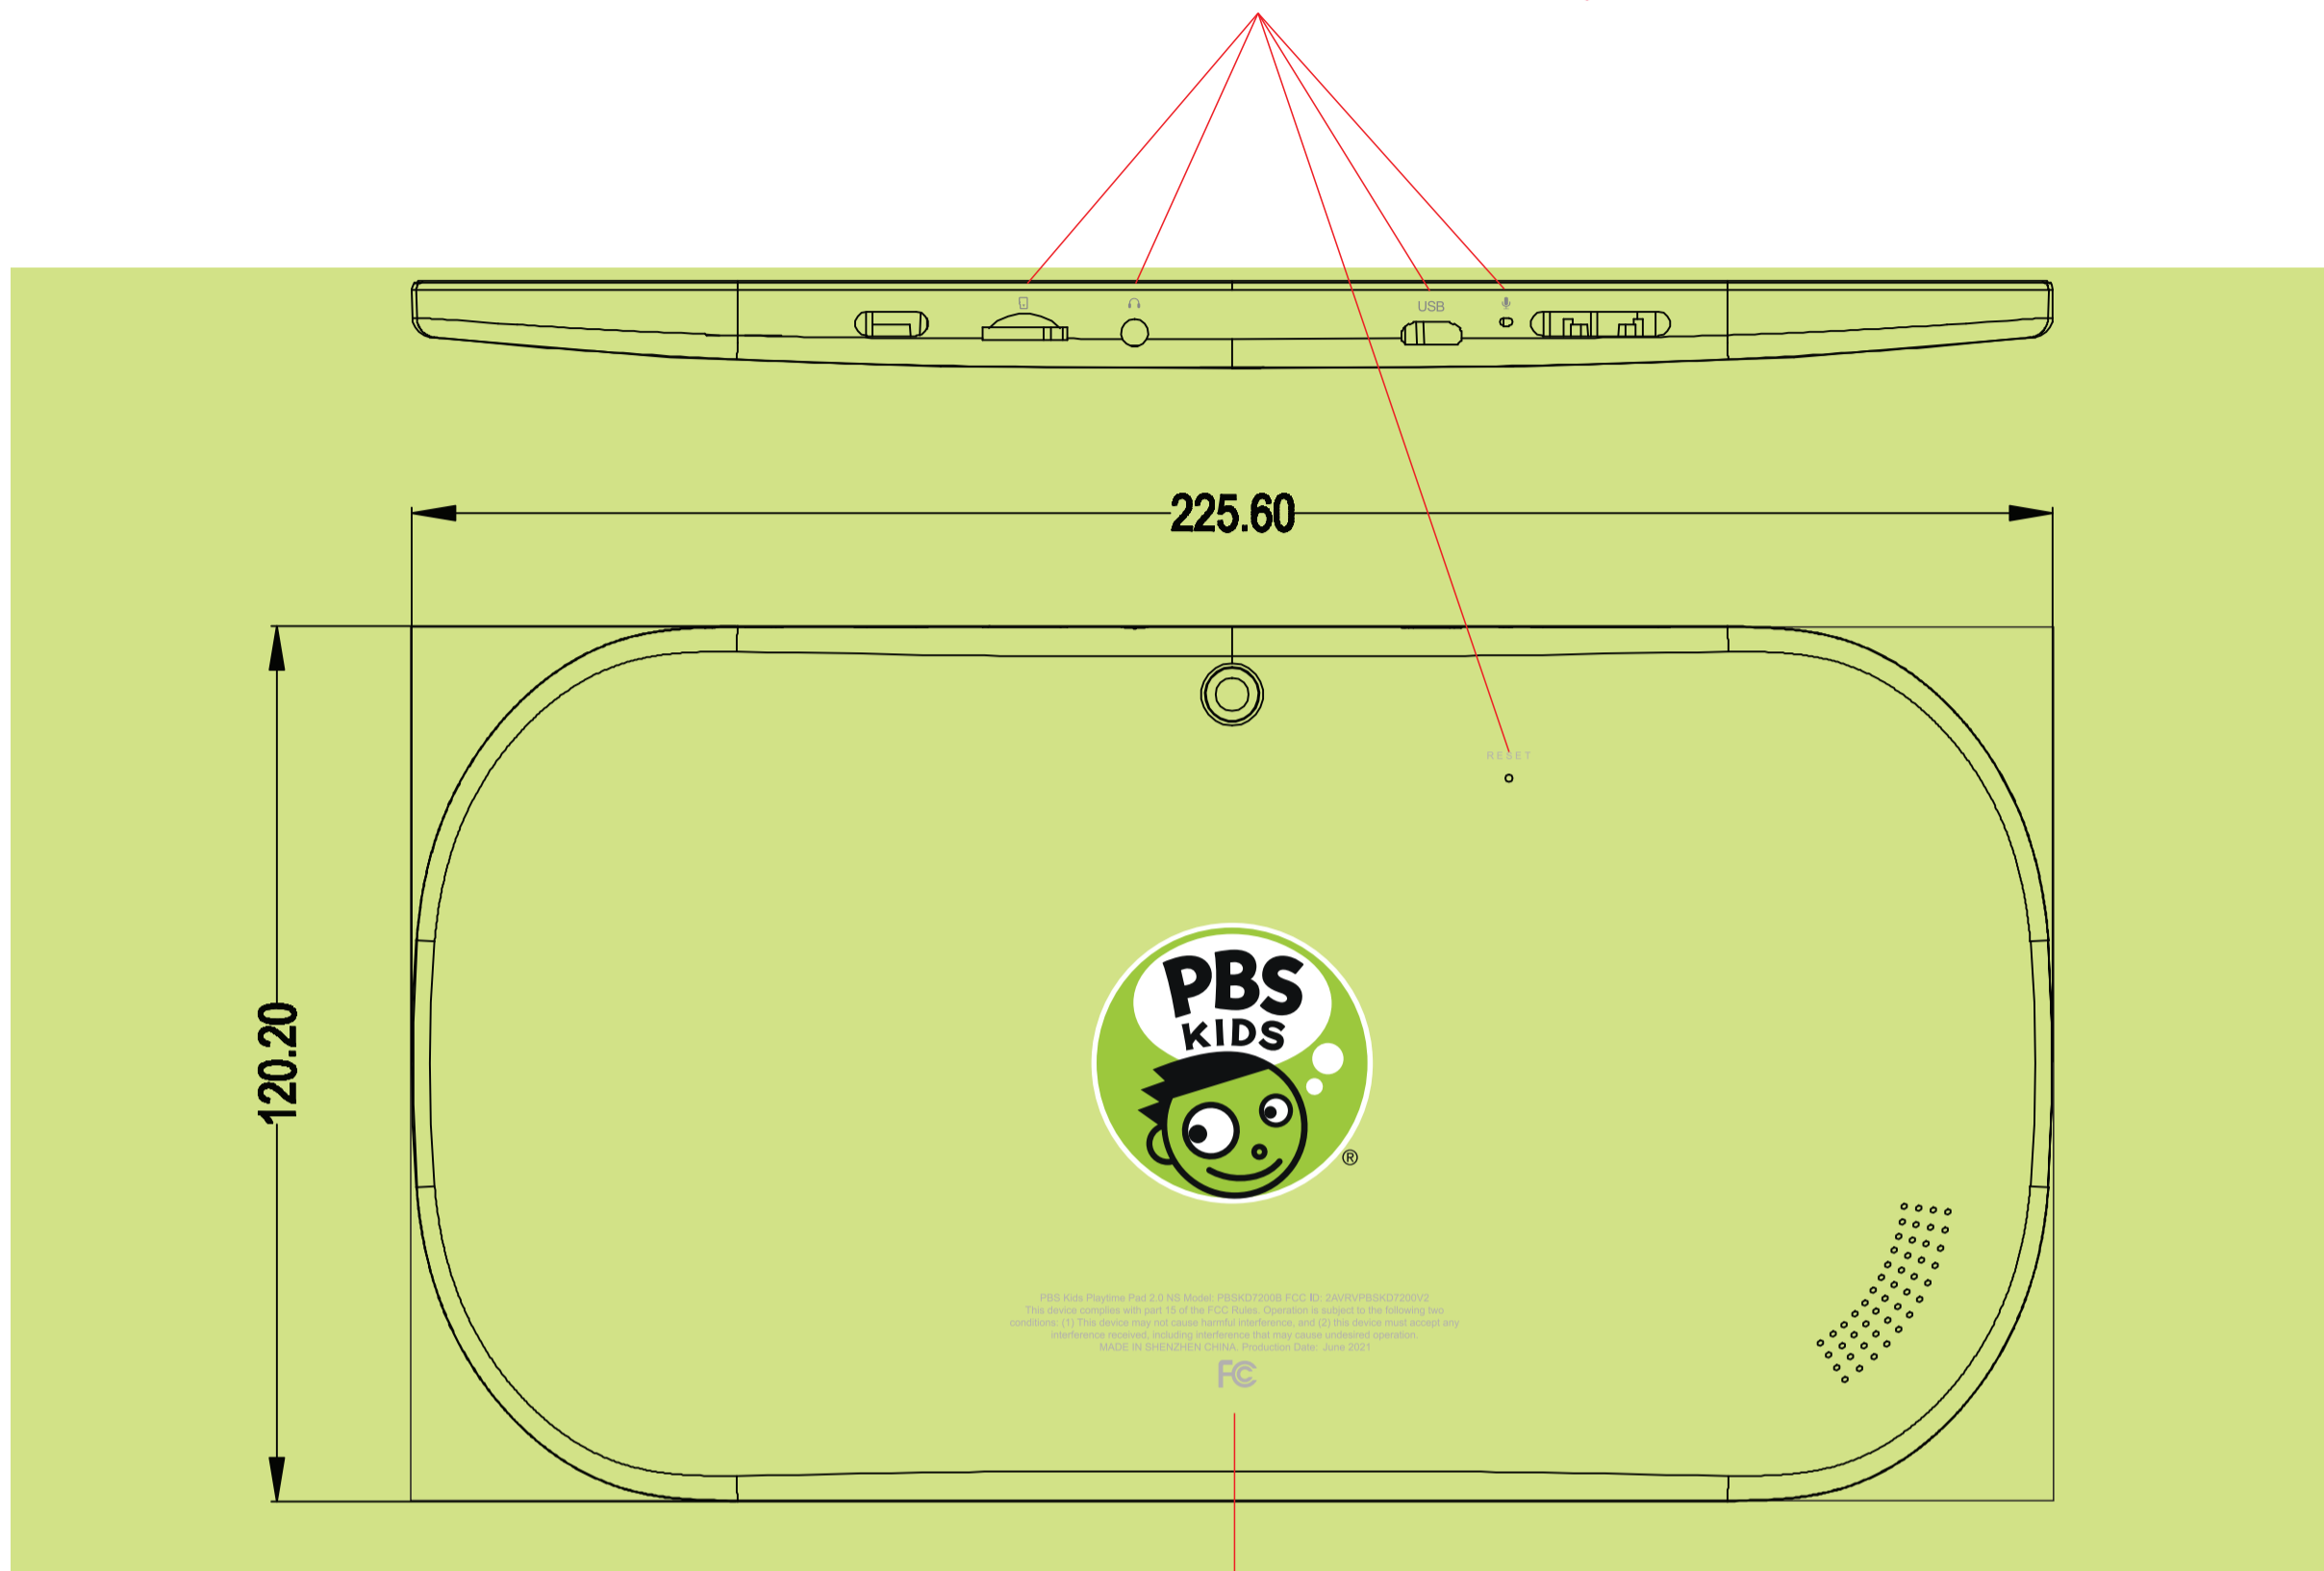

丝印颜色: Cool Gray 9C

丝印颜色: Cool Gray 9C

Enlarged Text - for reference only

PBS Kids Playtime Pad 2.0 NS Model: PBSKD7200B FCC ID: 2AVRVPBSKD7200V2
 This device complies with part 15 of the FCC Rules. Operation is subject to the following two conditions: (1) This device may not cause harmful interference, and (2) this device must accept any interference received, including interference that may cause undesired operation.
 MADE IN SHENZHEN CHINA. Production Date: June 2021

Enlarged icons - for reference only

USB

R E S E T

TABLET - FOR REFERENCE

TABLET - PANTONE 374c

SILICONE BUMPER - PANTONE 638c

40C 100Y
 153R 207G 22B
 376C